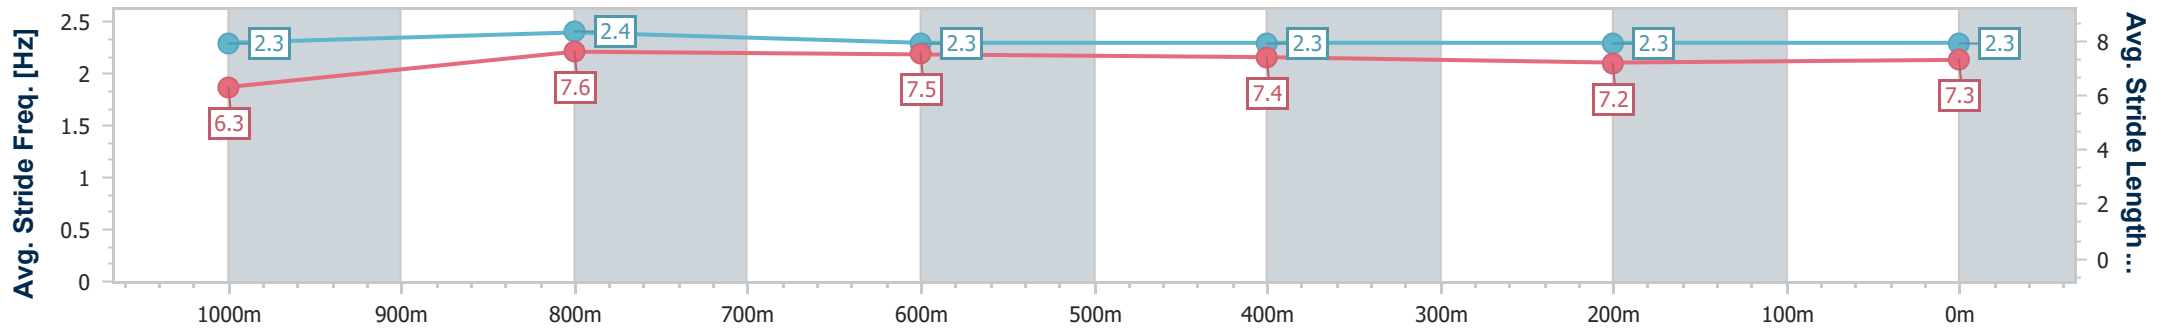

Horse/Jockey Name	My Day
Final Rank	4
Fastest Section Time (Section)	0:10.82 (1000m)
Top Speed [km/h] (Section)	67.9 (1000m)
Race State	Finished

Ipswich QLD Professional
Race 6: BRAD CARR MEMORIAL Maiden Handicap - 1200m
17 March 2023 - 15:28
Track Rating: Good 4, Weather: Hot, Rail Position: True Entire Course

Section	Overall	1000m	800m	600m	400m	200m
Section Times	1:11.49 [4] (0:13.82)	0:57.67 [1] (0:10.82)	0:46.85 [1] (0:11.50)	0:35.35 [1] (0:11.51)	0:23.84 [1] (0:11.73)	0:12.11 [1] (0:12.11)
Average Speed [km/h]	52.1	66.7	62.5	62.4	61.1	59.5
Top Speed [km/h]	67.3	67.9	63.7	63.4	61.9	60.7
Avg. Dist. to Rail [m]	7.3	2.3	0.5	0.7	0.5	0.2
Avg. Stride Freq. [Hz]	2.3	2.4	2.3	2.3	2.3	2.3
Avg. Stride Length [m]	6.3	7.6	7.5	7.4	7.2	7.3

- [ ] Ranking at each section and finish
- -.-.- No data available at this section
- NA No data available