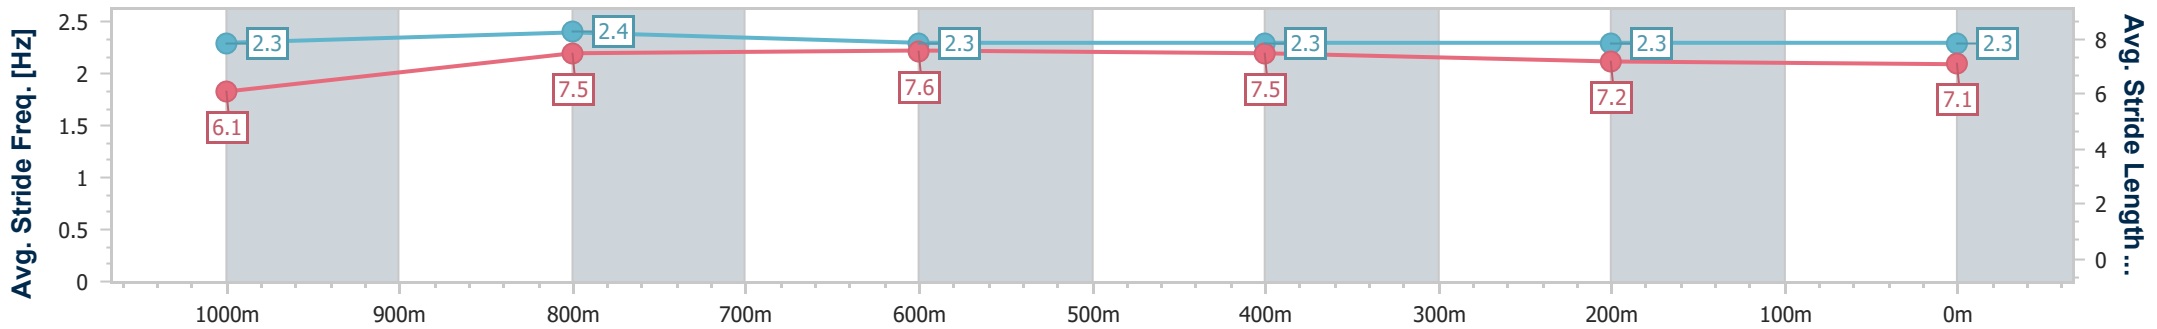

Horse/Jockey Name	Better Believe It
Final Rank	3
Fastest Section Time (Section)	0:10.94 (1000m)
Top Speed [km/h] (Section)	66.5 (1000m)
Race State	Finished

Ipswich QLD Professional
Race 6: BRAD CARR MEMORIAL Maiden Handicap - 1200m
17 March 2023 - 15:28
Track Rating: Good 4, Weather: Hot, Rail Position: True Entire Course

Section	Overall	1000m	800m	600m	400m	200m
Section Times	1:11.39 [3] (0:13.97)	0:57.42 [3] (0:10.94)	0:46.48 [4] (0:11.47)	0:35.01 [4] (0:11.53)	0:23.48 [4] (0:11.64)	0:11.84 [3] (0:11.84)
Average Speed [km/h]	51.6	65.8	62.4	62.4	61.5	60.8
Top Speed [km/h]	65.8	66.5	65.0	62.9	62.3	61.9
Avg. Dist. to Rail [m]	2.3	0.5	1.1	1.0	0.7	1.4
Avg. Stride Freq. [Hz]	2.3	2.4	2.3	2.3	2.3	2.3
Avg. Stride Length [m]	6.1	7.5	7.6	7.5	7.2	7.1

- [ ] Ranking at each section and finish
- -.-.- No data available at this section
- NA No data available