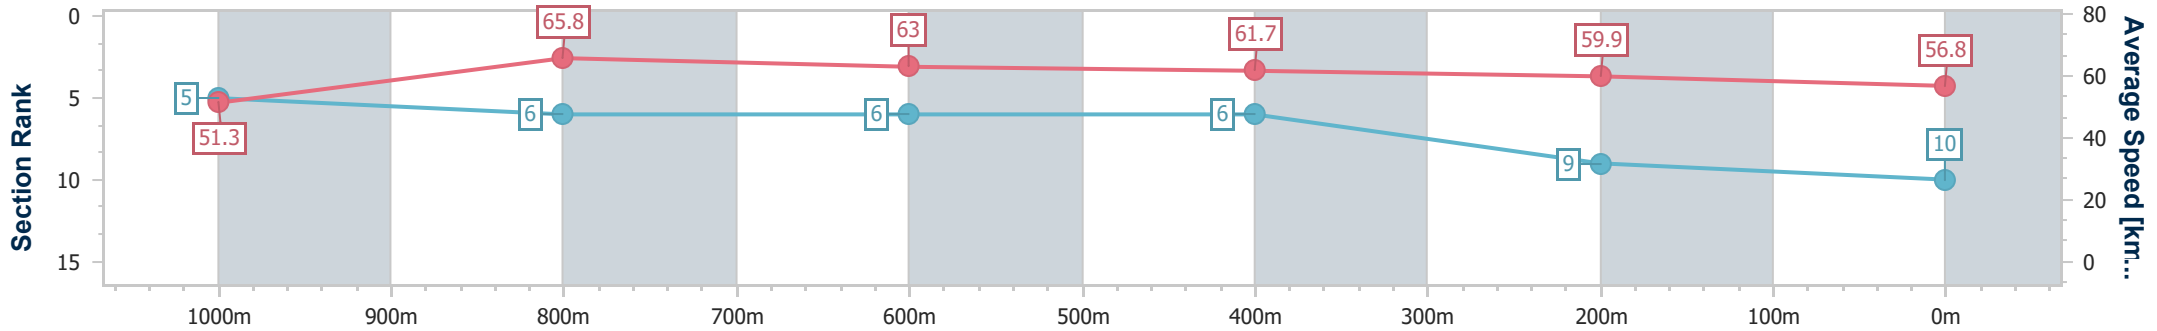

- [] Ranking at each section and finish
- .-.- No data available at this section
- NA No data available

Horse/Jockey Name	Yukanuma
Final Rank	10
Fastest Section Time (Section)	0:10.98 (1000m)
Top Speed [km/h] (Section)	66.7 (Overall)
Race State	Finished

Ipswich QLD Professional
 Race 6: BRAD CARR MEMORIAL Maiden Handicap - 1200m
 17 March 2023 - 15:28
 Track Rating: Good 4, Weather: Hot, Rail Position: True Entire Course

Section	Overall	1000m	800m	600m	400m	200m
Section Times	1:12.81 [10] (0:14.02)	0:58.79 [5] (0:10.98)	0:47.81 [6] (0:11.45)	0:36.36 [6] (0:11.66)	0:24.70 [6] (0:12.03)	0:12.67 [9] (0:12.67)
Average Speed [km/h]	51.3	65.8	63.0	61.7	59.9	56.8
Top Speed [km/h]	66.7	66.1	64.0	62.9	60.6	59.3
Avg. Dist. to Rail [m]	3.7	1.5	0.4	0.3	0.7	1.9
Avg. Stride Freq. [Hz]	2.3	2.4	2.3	2.3	2.3	2.2
Avg. Stride Length [m]	6.1	7.5	7.6	7.3	7.2	7.0