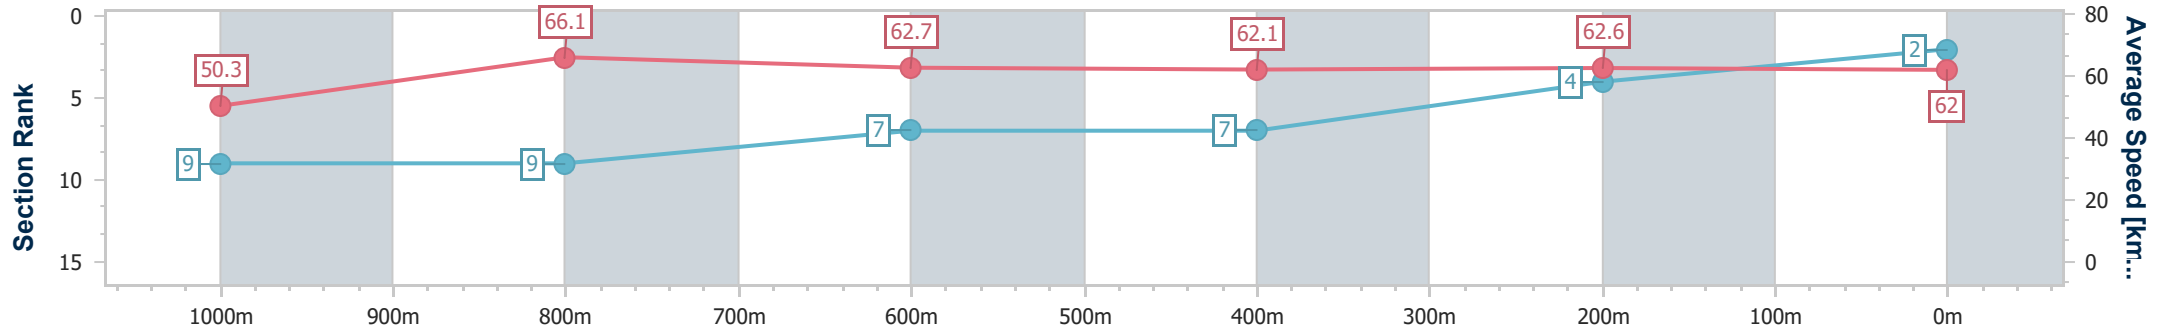

Horse/Jockey Name	Spot On Ready
Final Rank	2
Fastest Section Time (Section)	0:10.90 (1000m)
Top Speed [km/h] (Section)	66.8 (1000m)
Race State	Finished

Ipswich QLD Professional
Race 6: BRAD CARR MEMORIAL Maiden Handicap - 1200m
17 March 2023 - 15:28
Track Rating: Good 4, Weather: Hot, Rail Position: True Entire Course

Section	Overall	1000m	800m	600m	400m	200m
Section Times	1:11.33 [2] (0:14.33)	0:57.00 [9] (0:10.90)	0:46.10 [9] (0:11.44)	0:34.66 [7] (0:11.56)	0:23.10 [7] (0:11.49)	0:11.61 [4] (0:11.61)
Average Speed [km/h]	50.3	66.1	62.7	62.1	62.6	62.0
Top Speed [km/h]	66.1	66.8	64.7	62.6	64.1	63.0
Avg. Dist. to Rail [m]	5.6	0.4	0.7	0.9	1.7	7.0
Avg. Stride Freq. [Hz]	2.4	2.5	2.4	2.4	2.4	2.4
Avg. Stride Length [m]	6.0	7.4	7.3	7.2	7.1	7.0

- [ ] Ranking at each section and finish
- -.-.- No data available at this section
- NA No data available