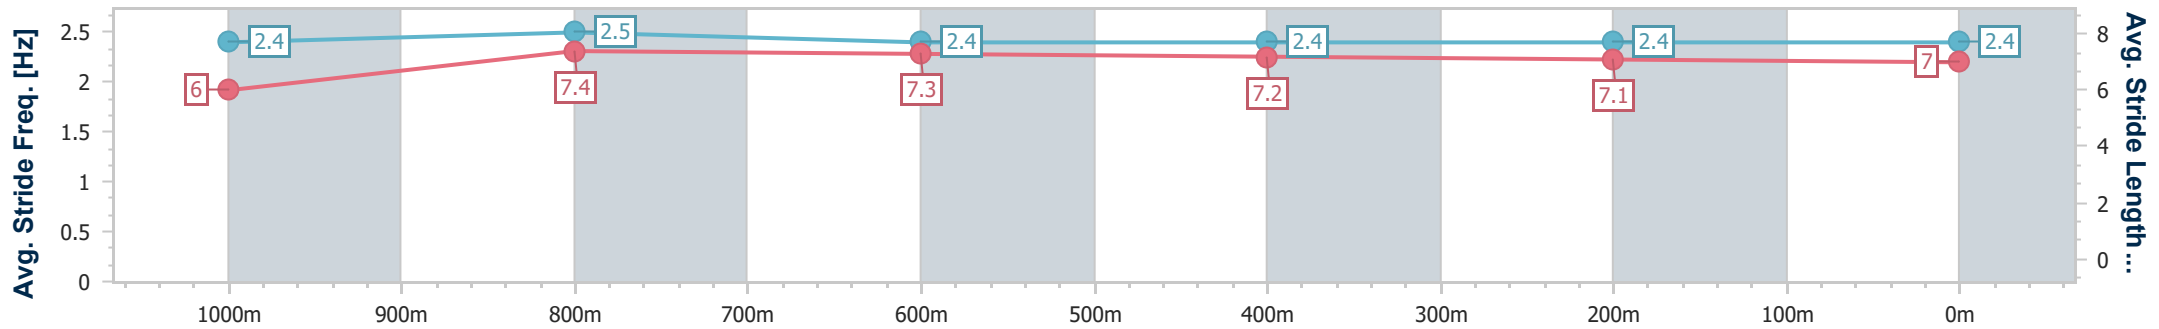

Horse/Jockey Name	Spot On Ready
Final Rank	2
Fastest Section Time (Section)	0:10.90 (1000m)
Top Speed [km/h] (Section)	66.8 (1000m)
Race State	Finished

Ipswich QLD Professional
Race 6: BRAD CARR MEMORIAL Maiden Handicap - 1200m
17 March 2023 - 15:28
Track Rating: Good 4, Weather: Hot, Rail Position: True Entire Course

Section	Overall	1000m	800m	600m	400m	200m
Section Times	1:11.33 [2] (0:14.33)	0:57.00 [9] (0:10.90)	0:46.10 [9] (0:11.44)	0:34.66 [7] (0:11.56)	0:23.10 [7] (0:11.49)	0:11.61 [4] (0:11.61)
Average Speed [km/h]	50.3	66.1	62.7	62.1	62.6	62.0
Top Speed [km/h]	66.1	66.8	64.7	62.6	64.1	63.0
Avg. Dist. to Rail [m]	5.6	0.4	0.7	0.9	1.7	7.0
Avg. Stride Freq. [Hz]	2.4	2.5	2.4	2.4	2.4	2.4
Avg. Stride Length [m]	6.0	7.4	7.3	7.2	7.1	7.0

- [ ] Ranking at each section and finish
- -.-.- No data available at this section
- NA No data available