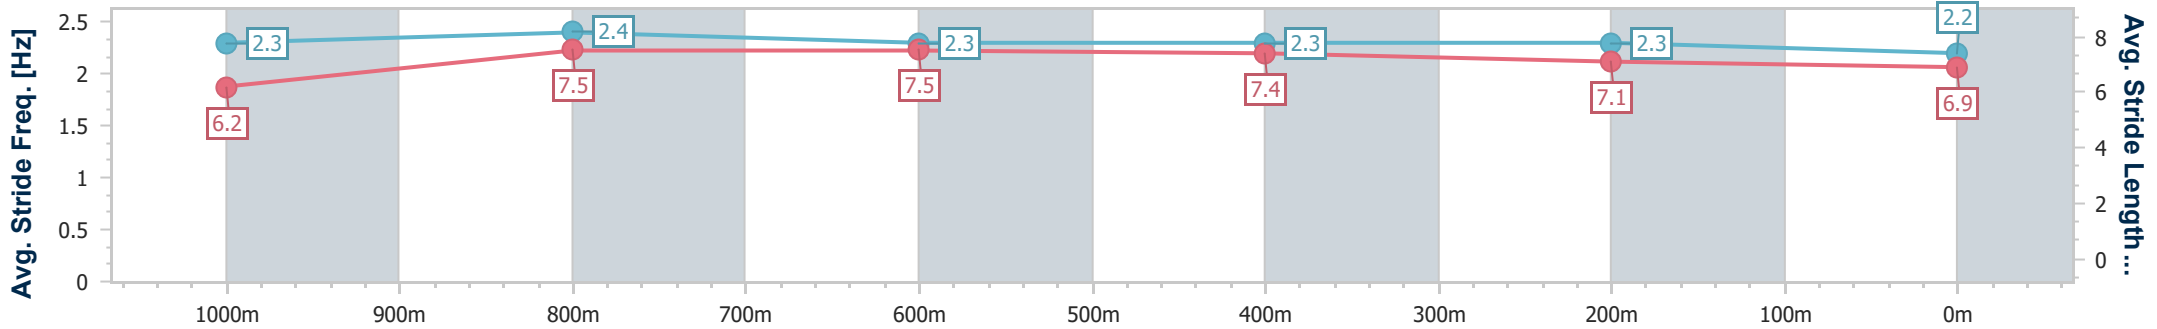

Ipswich QLD Professional
 Race 6: BRAD CARR MEMORIAL Maiden Handicap - 1200m
 17 March 2023 - 15:28
 Track Rating: Good 4, Weather: Hot, Rail Position: True Entire Course

Section	Overall	1000m	800m	600m	400m	200m
Section Times	1:12.17 [8] (0:14.14)	0:58.03 [7] (0:10.77)	0:47.26 [5] (0:11.32)	0:35.94 [3] (0:11.58)	0:24.36 [3] (0:11.88)	0:12.48 [5] (0:12.48)
Average Speed [km/h]	50.9	67.4	64.0	62.4	60.9	57.7
Top Speed [km/h]	65.7	67.9	67.1	63.5	62.5	59.9
Avg. Dist. to Rail [m]	9.5	3.9	1.8	1.5	1.7	4.6
Avg. Stride Freq. [Hz]	2.3	2.4	2.4	2.3	2.3	2.2
Avg. Stride Length [m]	6.2	7.7	7.5	7.3	7.1	7.1

- [] Ranking at each section and finish
- .-.- No data available at this section
- NA No data available

Horse/Jockey Name	My Lawless Lady
Final Rank	9
Fastest Section Time (Section)	0:10.98 (1000m)
Top Speed [km/h] (Section)	66.6 (1000m)
Race State	Finished

Ipswich QLD Professional
 Race 6: BRAD CARR MEMORIAL Maiden Handicap - 1200m
 17 March 2023 - 15:28
 Track Rating: Good 4, Weather: Hot, Rail Position: True Entire Course

Section	Overall	1000m	800m	600m	400m	200m
Section Times	1:12.50 [9] (0:14.19)	0:58.31 [8] (0:10.98)	0:47.33 [8] (0:11.43)	0:35.90 [8] (0:11.67)	0:24.23 [9] (0:11.87)	0:12.36 [10] (0:12.36)
Average Speed [km/h]	50.8	65.6	63.0	61.6	60.8	58.2
Top Speed [km/h]	66.1	66.6	64.8	63.0	62.2	60.9
Avg. Dist. to Rail [m]	4.6	0.6	0.1	0.2	1.6	5.1
Avg. Stride Freq. [Hz]	2.3	2.4	2.3	2.3	2.3	2.2
Avg. Stride Length [m]	6.2	7.5	7.5	7.4	7.1	6.9