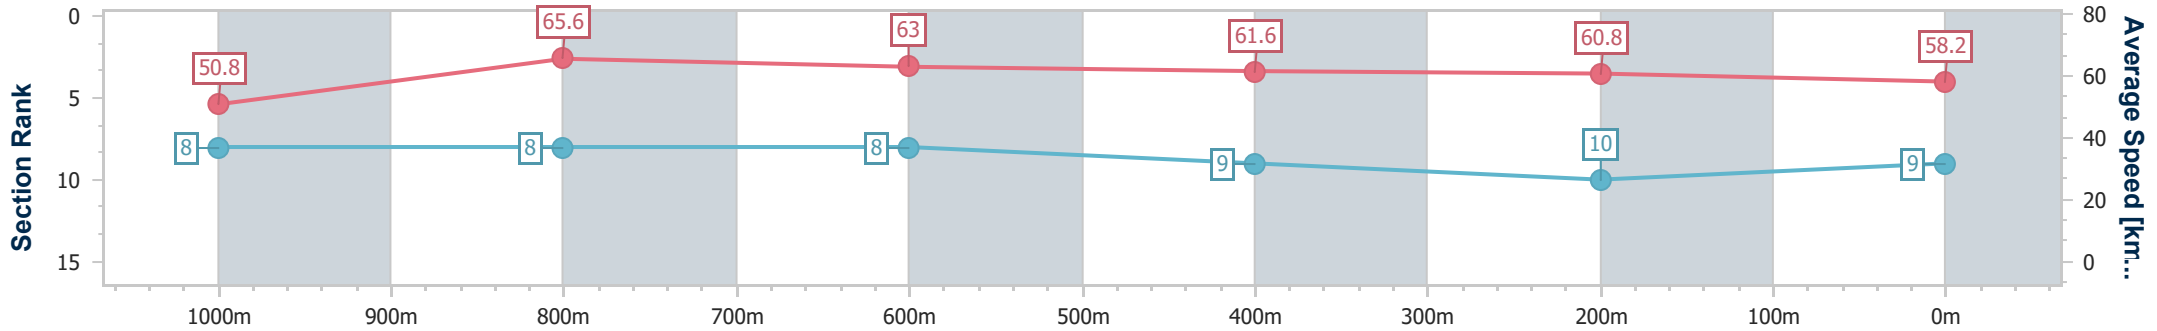

- [] Ranking at each section and finish
- .-.- No data available at this section
- NA No data available

Horse/Jockey Name	My Lawless Lady
Final Rank	9
Fastest Section Time (Section)	0:10.98 (1000m)
Top Speed [km/h] (Section)	66.6 (1000m)
Race State	Finished

Ipswich QLD Professional
 Race 6: BRAD CARR MEMORIAL Maiden Handicap - 1200m
 17 March 2023 - 15:28
 Track Rating: Good 4, Weather: Hot, Rail Position: True Entire Course

Section	Overall	1000m	800m	600m	400m	200m
Section Times	1:12.50 [9] (0:14.19)	0:58.31 [8] (0:10.98)	0:47.33 [8] (0:11.43)	0:35.90 [8] (0:11.67)	0:24.23 [9] (0:11.87)	0:12.36 [10] (0:12.36)
Average Speed [km/h]	50.8	65.6	63.0	61.6	60.8	58.2
Top Speed [km/h]	66.1	66.6	64.8	63.0	62.2	60.9
Avg. Dist. to Rail [m]	4.6	0.6	0.1	0.2	1.6	5.1
Avg. Stride Freq. [Hz]	2.3	2.4	2.3	2.3	2.3	2.2
Avg. Stride Length [m]	6.2	7.5	7.5	7.4	7.1	6.9