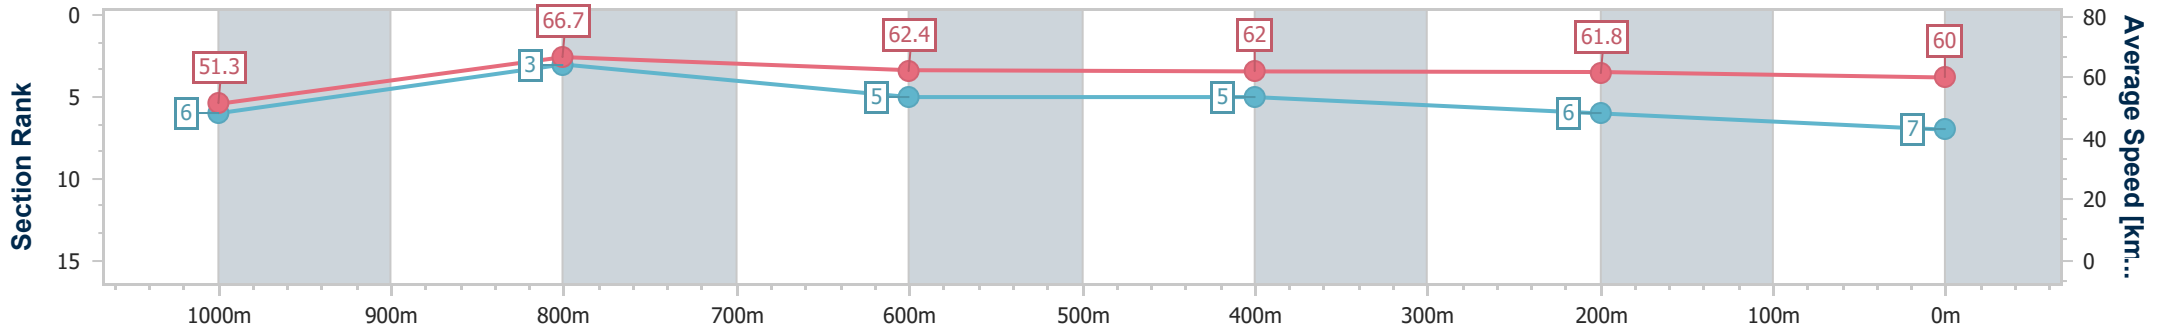

Ipswich QLD Professional

Race 6: BRAD CARR MEMORIAL Maiden Handicap - 1200m

17 March 2023 - 15:28

Track Rating: Good 4, Weather: Hot, Rail Position: True Entire Course

Section	Overall	1000m	800m	600m	400m	200m
Section Times	1:11.81 [7] (0:14.02)	0:57.79 [6] (0:10.82)	0:46.97 [3] (0:11.58)	0:35.39 [5] (0:11.68)	0:23.71 [5] (0:11.72)	0:11.99 [6] (0:11.99)
Average Speed [km/h]	51.3	66.7	62.4	62.0	61.8	60.0
Top Speed [km/h]	66.6	67.5	64.4	62.7	62.6	61.8
Avg. Dist. to Rail [m]	3.9	1.5	1.1	1.4	2.6	6.4
Avg. Stride Freq. [Hz]	2.3	2.4	2.3	2.3	2.4	2.3
Avg. Stride Length [m]	6.3	7.6	7.4	7.3	7.1	7.1