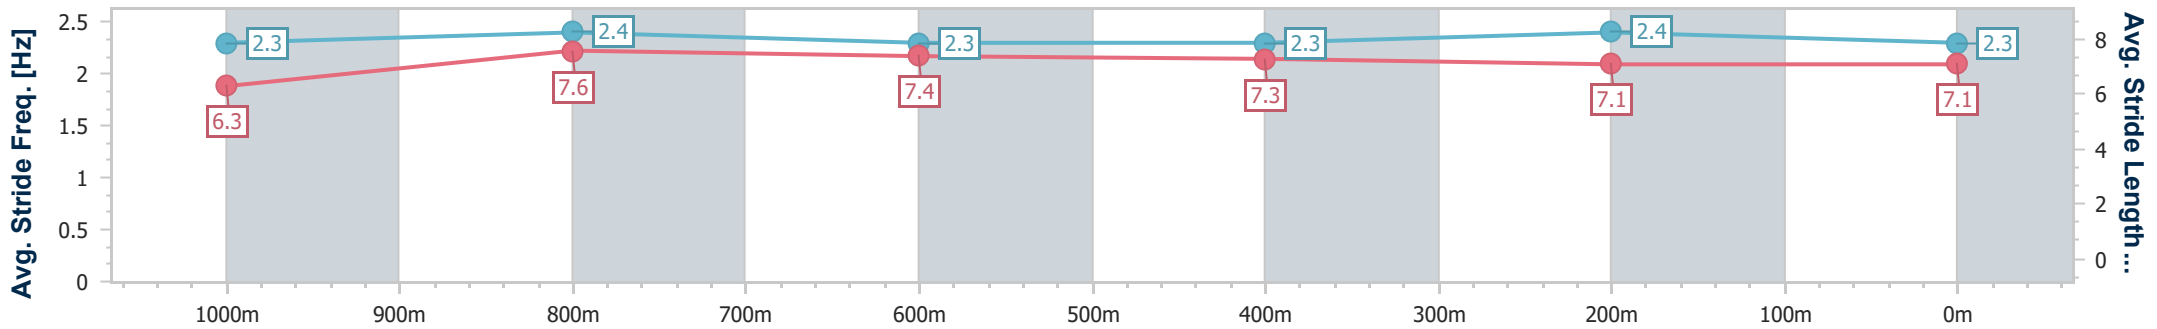

Ipswich QLD Professional

Race 6: BRAD CARR MEMORIAL Maiden Handicap - 1200m

17 March 2023 - 15:28

Track Rating: Good 4, Weather: Hot, Rail Position: True Entire Course

Section	Overall	1000m	800m	600m	400m	200m
Section Times	1:11.81 [7] (0:14.02)	0:57.79 [6] (0:10.82)	0:46.97 [3] (0:11.58)	0:35.39 [5] (0:11.68)	0:23.71 [5] (0:11.72)	0:11.99 [6] (0:11.99)
Average Speed [km/h]	51.3	66.7	62.4	62.0	61.8	60.0
Top Speed [km/h]	66.6	67.5	64.4	62.7	62.6	61.8
Avg. Dist. to Rail [m]	3.9	1.5	1.1	1.4	2.6	6.4
Avg. Stride Freq. [Hz]	2.3	2.4	2.3	2.3	2.4	2.3
Avg. Stride Length [m]	6.3	7.6	7.4	7.3	7.1	7.1