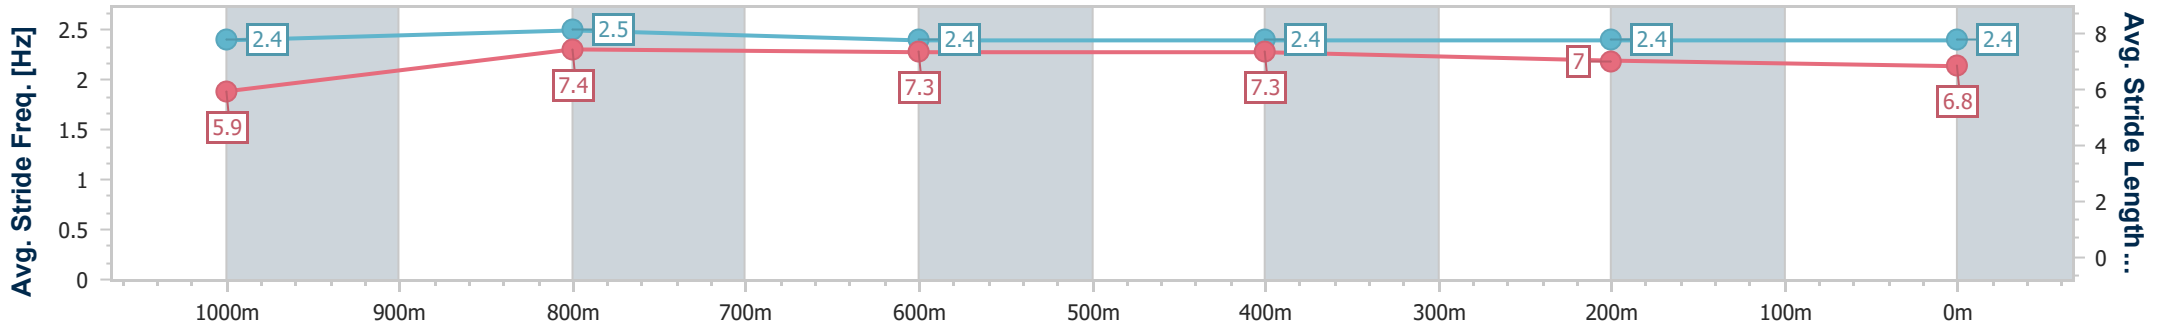

Horse/Jockey Name	The Girl's Boy
Final Rank	1
Fastest Section Time (Section)	0:10.69 (1000m)
Top Speed [km/h] (Section)	69.0 (1000m)
Race State	Finished

Ipswich QLD Professional
Race 6: BRAD CARR MEMORIAL Maiden Handicap - 1200m
17 March 2023 - 15:28
Track Rating: Good 4, Weather: Hot, Rail Position: True Entire Course

Section	Overall	1000m	800m	600m	400m	200m
Section Times	1:11.30 [1] (0:13.94)	0:57.36 [2] (0:10.69)	0:46.67 [2] (0:11.53)	0:35.14 [2] (0:11.60)	0:23.54 [2] (0:11.71)	0:11.83 [2] (0:11.83)
Average Speed [km/h]	51.6	67.8	62.6	62.2	61.5	60.8
Top Speed [km/h]	67.1	69.0	64.3	62.9	62.8	61.3
Avg. Dist. to Rail [m]	11.4	4.3	0.7	0.6	0.6	2.6
Avg. Stride Freq. [Hz]	2.4	2.5	2.4	2.4	2.4	2.4
Avg. Stride Length [m]	5.9	7.4	7.3	7.3	7.0	6.8

- [ ] Ranking at each section and finish
- -.-.- No data available at this section
- NA No data available