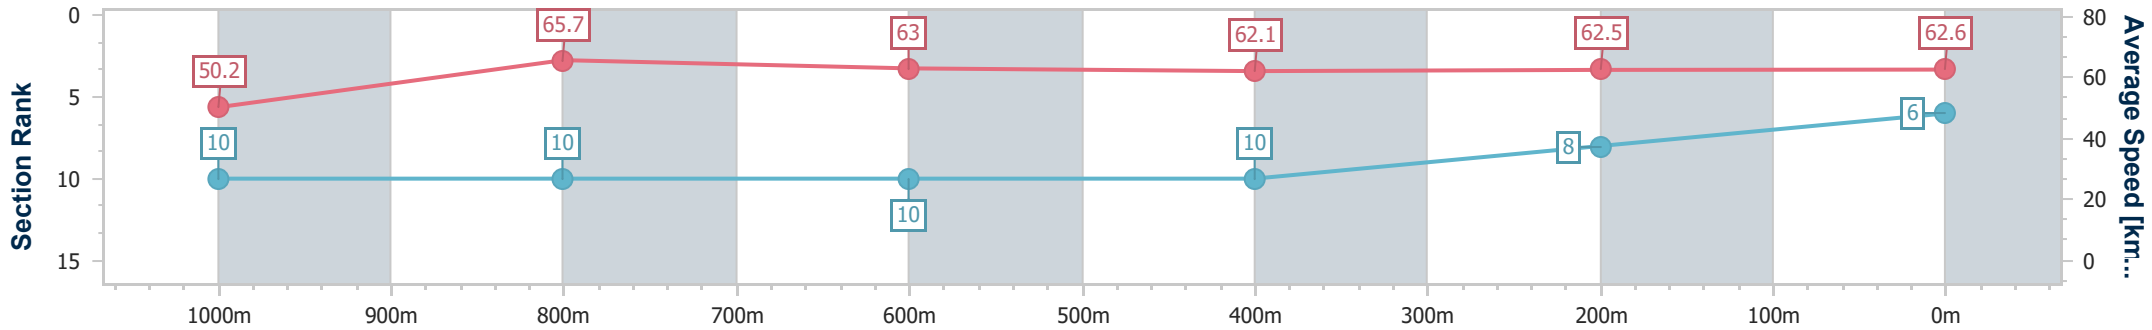

Horse/Jockey Name	Silk Sash
Final Rank	6
Fastest Section Time (Section)	0:11.00 (1000m)
Top Speed [km/h] (Section)	67.6 (1000m)
Race State	Finished

Ipswich QLD Professional
Race 6: BRAD CARR MEMORIAL Maiden Handicap - 1200m
17 March 2023 - 15:28
Track Rating: Good 4, Weather: Hot, Rail Position: True Entire Course

Section	Overall	1000m	800m	600m	400m	200m
Section Times	1:11.55 [6] (0:14.35)	0:57.20 [10] (0:11.00)	0:46.20 [10] (0:11.50)	0:34.70 [10] (0:11.63)	0:23.07 [10] (0:11.60)	0:11.47 [8] (0:11.47)
Average Speed [km/h]	50.2	65.7	63.0	62.1	62.5	62.6
Top Speed [km/h]	66.4	67.6	64.6	63.5	63.8	63.6
Avg. Dist. to Rail [m]	7.1	2.2	1.3	0.8	3.1	9.0
Avg. Stride Freq. [Hz]	2.2	2.4	2.3	2.3	2.3	2.3
Avg. Stride Length [m]	6.3	7.6	7.5	7.4	7.1	7.1

- [ ] Ranking at each section and finish
- -.-.- No data available at this section
- NA No data available