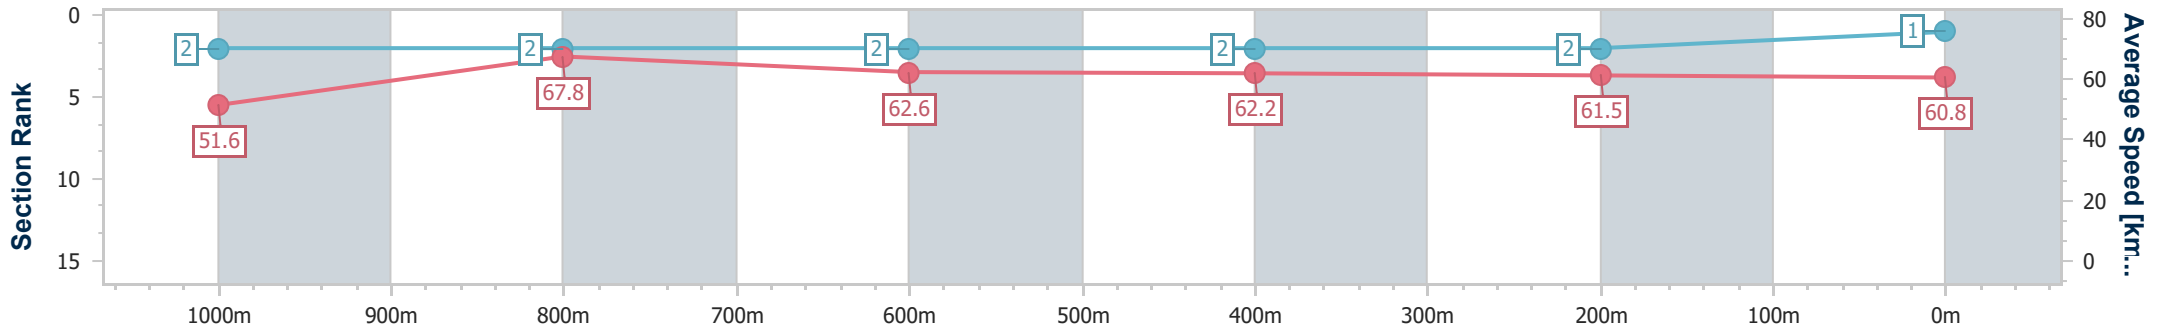

Horse/Jockey Name	The Girl's Boy
Final Rank	1
Fastest Section Time (Section)	0:10.69 (1000m)
Top Speed [km/h] (Section)	69.0 (1000m)
Race State	Finished

Ipswich QLD Professional
Race 6: BRAD CARR MEMORIAL Maiden Handicap - 1200m
17 March 2023 - 15:28
Track Rating: Good 4, Weather: Hot, Rail Position: True Entire Course

Section	Overall	1000m	800m	600m	400m	200m
Section Times	1:11.30 [1] (0:13.94)	0:57.36 [2] (0:10.69)	0:46.67 [2] (0:11.53)	0:35.14 [2] (0:11.60)	0:23.54 [2] (0:11.71)	0:11.83 [2] (0:11.83)
Average Speed [km/h]	51.6	67.8	62.6	62.2	61.5	60.8
Top Speed [km/h]	67.1	69.0	64.3	62.9	62.8	61.3
Avg. Dist. to Rail [m]	11.4	4.3	0.7	0.6	0.6	2.6
Avg. Stride Freq. [Hz]	2.4	2.5	2.4	2.4	2.4	2.4
Avg. Stride Length [m]	5.9	7.4	7.3	7.3	7.0	6.8

- [ ] Ranking at each section and finish
- -.-.- No data available at this section
- NA No data available