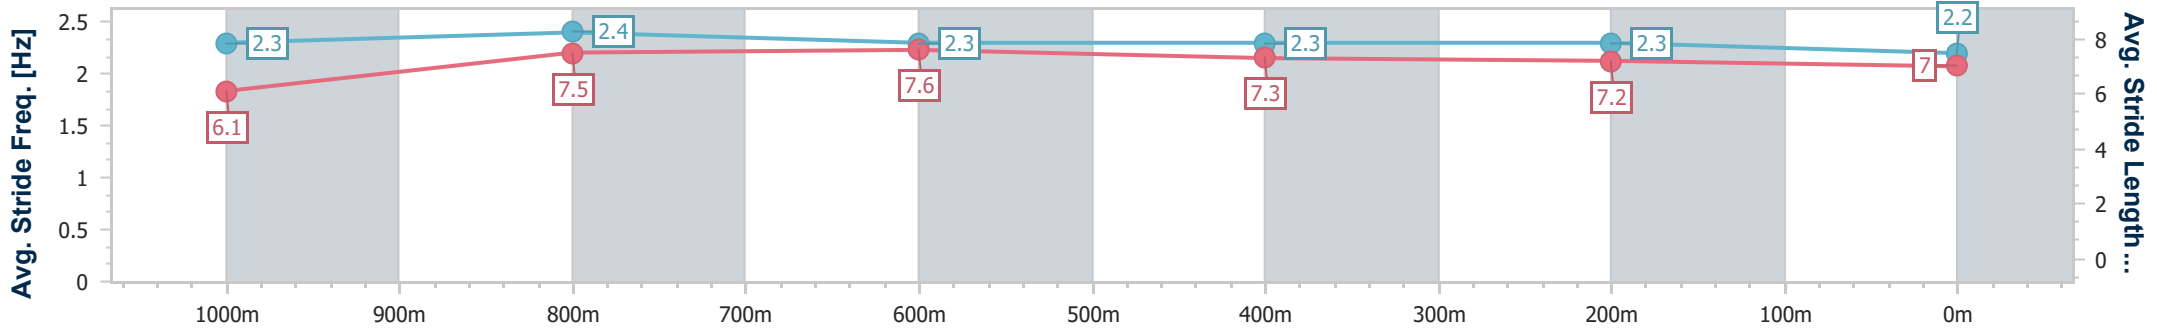

Ipswich QLD Professional
 Race 6: BRAD CARR MEMORIAL Maiden Handicap - 1200m
 17 March 2023 - 15:28
 Track Rating: Good 4, Weather: Hot, Rail Position: True Entire Course

Section	Overall	1000m	800m	600m	400m	200m
Section Times	1:12.50 [9] (0:14.19)	0:58.31 [8] (0:10.98)	0:47.33 [8] (0:11.43)	0:35.90 [8] (0:11.67)	0:24.23 [9] (0:11.87)	0:12.36 [10] (0:12.36)
Average Speed [km/h]	50.8	65.6	63.0	61.6	60.8	58.2
Top Speed [km/h]	66.1	66.6	64.8	63.0	62.2	60.9
Avg. Dist. to Rail [m]	4.6	0.6	0.1	0.2	1.6	5.1
Avg. Stride Freq. [Hz]	2.3	2.4	2.3	2.3	2.3	2.2
Avg. Stride Length [m]	6.2	7.5	7.5	7.4	7.1	6.9

- [] Ranking at each section and finish
- .-.- No data available at this section
- NA No data available

Horse/Jockey Name	Yukanuma
Final Rank	10
Fastest Section Time (Section)	0:10.98 (1000m)
Top Speed [km/h] (Section)	66.7 (Overall)
Race State	Finished

Ipswich QLD Professional
 Race 6: BRAD CARR MEMORIAL Maiden Handicap - 1200m
 17 March 2023 - 15:28
 Track Rating: Good 4, Weather: Hot, Rail Position: True Entire Course

Section	Overall	1000m	800m	600m	400m	200m
Section Times	1:12.81 [10] (0:14.02)	0:58.79 [5] (0:10.98)	0:47.81 [6] (0:11.45)	0:36.36 [6] (0:11.66)	0:24.70 [6] (0:12.03)	0:12.67 [9] (0:12.67)
Average Speed [km/h]	51.3	65.8	63.0	61.7	59.9	56.8
Top Speed [km/h]	66.7	66.1	64.0	62.9	60.6	59.3
Avg. Dist. to Rail [m]	3.7	1.5	0.4	0.3	0.7	1.9
Avg. Stride Freq. [Hz]	2.3	2.4	2.3	2.3	2.3	2.2
Avg. Stride Length [m]	6.1	7.5	7.6	7.3	7.2	7.0

- [] Ranking at each section and finish
- .-.- No data available at this section
- NA No data available