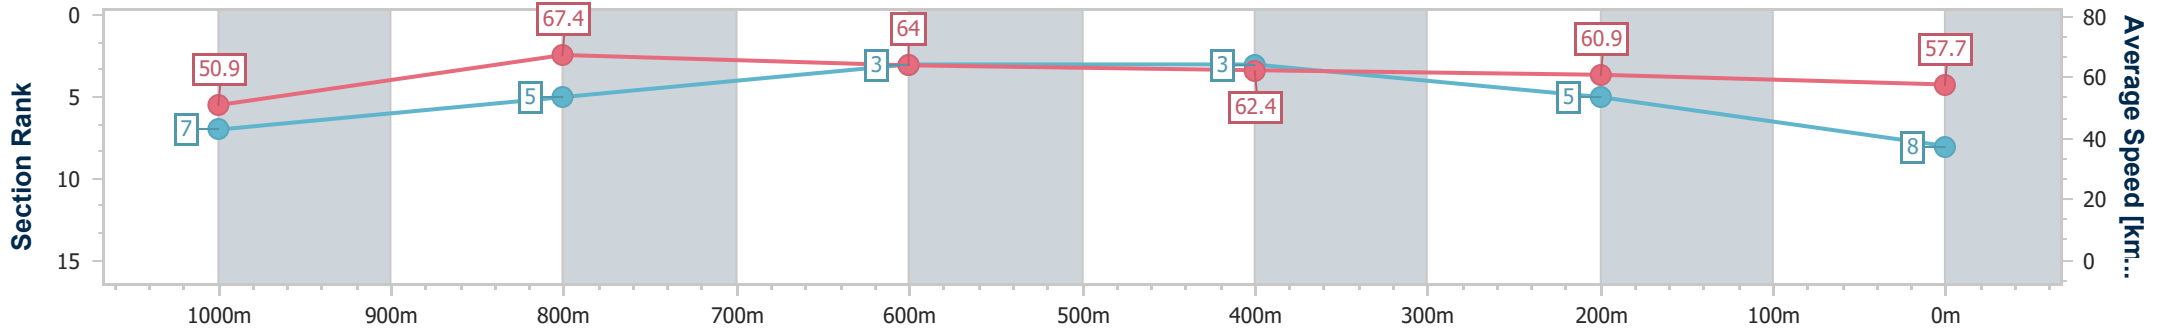

- [] Ranking at each section and finish
- .-.- No data available at this section
- NA No data available

Horse/Jockey Name	Roman Hussler
Final Rank	8
Fastest Section Time (Section)	0:10.77 (1000m)
Top Speed [km/h] (Section)	67.9 (1000m)
Race State	Finished

Ipswich QLD Professional
 Race 6: BRAD CARR MEMORIAL Maiden Handicap - 1200m
 17 March 2023 - 15:28
 Track Rating: Good 4, Weather: Hot, Rail Position: True Entire Course

Section	Overall	1000m	800m	600m	400m	200m
Section Times	1:12.17 [8] (0:14.14)	0:58.03 [7] (0:10.77)	0:47.26 [5] (0:11.32)	0:35.94 [3] (0:11.58)	0:24.36 [3] (0:11.88)	0:12.48 [5] (0:12.48)
Average Speed [km/h]	50.9	67.4	64.0	62.4	60.9	57.7
Top Speed [km/h]	65.7	67.9	67.1	63.5	62.5	59.9
Avg. Dist. to Rail [m]	9.5	3.9	1.8	1.5	1.7	4.6
Avg. Stride Freq. [Hz]	2.3	2.4	2.4	2.3	2.3	2.2
Avg. Stride Length [m]	6.2	7.7	7.5	7.3	7.1	7.1