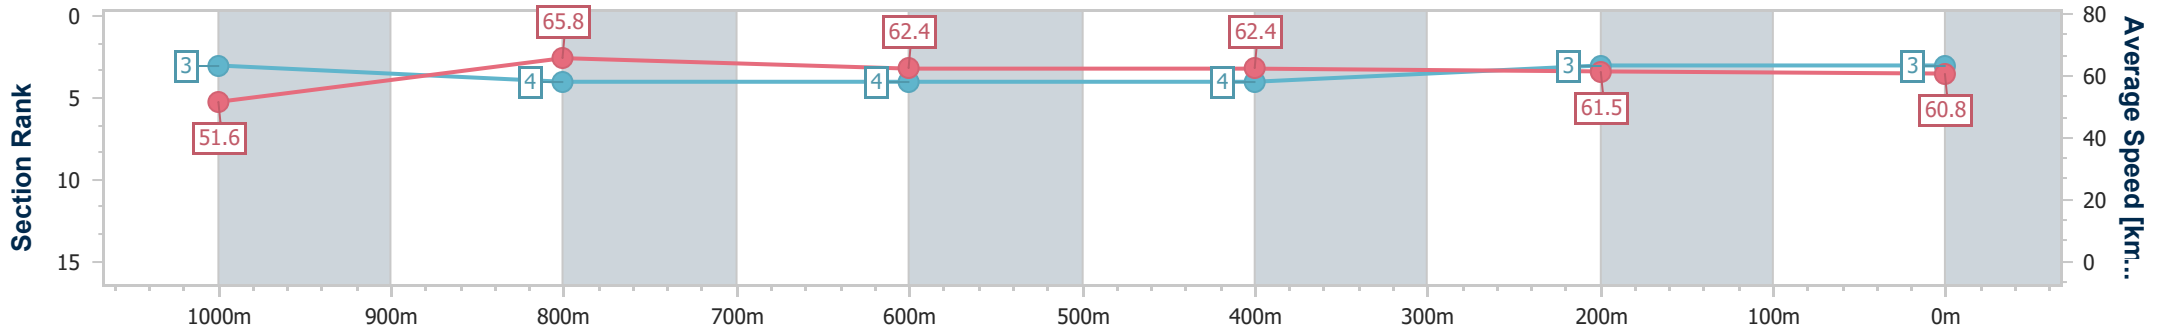

Horse/Jockey Name	Better Believe It
Final Rank	3
Fastest Section Time (Section)	0:10.94 (1000m)
Top Speed [km/h] (Section)	66.5 (1000m)
Race State	Finished

Ipswich QLD Professional
Race 6: BRAD CARR MEMORIAL Maiden Handicap - 1200m
17 March 2023 - 15:28
Track Rating: Good 4, Weather: Hot, Rail Position: True Entire Course

Section	Overall	1000m	800m	600m	400m	200m
Section Times	1:11.39 [3] (0:13.97)	0:57.42 [3] (0:10.94)	0:46.48 [4] (0:11.47)	0:35.01 [4] (0:11.53)	0:23.48 [4] (0:11.64)	0:11.84 [3] (0:11.84)
Average Speed [km/h]	51.6	65.8	62.4	62.4	61.5	60.8
Top Speed [km/h]	65.8	66.5	65.0	62.9	62.3	61.9
Avg. Dist. to Rail [m]	2.3	0.5	1.1	1.0	0.7	1.4
Avg. Stride Freq. [Hz]	2.3	2.4	2.3	2.3	2.3	2.3
Avg. Stride Length [m]	6.1	7.5	7.6	7.5	7.2	7.1

- [ ] Ranking at each section and finish
- -.-.- No data available at this section
- NA No data available