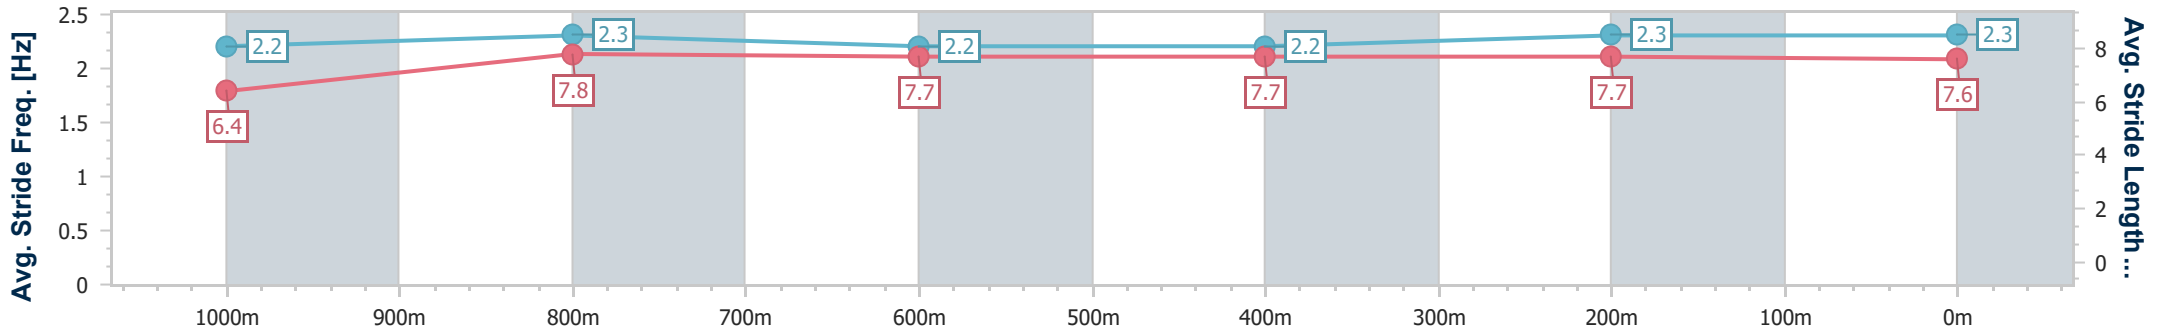

Horse/Jockey Name	Bailey Boo
Final Rank	5
Fastest Section Time (Section)	0:11.11 (1000m)
Top Speed [km/h] (Section)	65.4 (1000m)
Race State	Finished

Ipswich QLD Professional
Race 6: BRAD CARR MEMORIAL Maiden Handicap - 1200m
17 March 2023 - 15:28
Track Rating: Good 4, Weather: Hot, Rail Position: True Entire Course

Section	Overall	1000m	800m	600m	400m	200m
Section Times	1:11.54 [5] (0:14.00)	0:57.54 [4] (0:11.11)	0:46.43 [7] (0:11.63)	0:34.80 [9] (0:11.60)	0:23.20 [8] (0:11.53)	0:11.67 [7] (0:11.67)
Average Speed [km/h]	51.5	65.1	62.2	62.1	62.9	61.7
Top Speed [km/h]	65.3	65.4	65.0	63.0	63.4	62.8
Avg. Dist. to Rail [m]	5.3	2.3	1.2	1.0	2.5	7.4
Avg. Stride Freq. [Hz]	2.2	2.3	2.2	2.2	2.3	2.3
Avg. Stride Length [m]	6.4	7.8	7.7	7.7	7.7	7.6

- [ ] Ranking at each section and finish
- -.-.- No data available at this section
- NA No data available