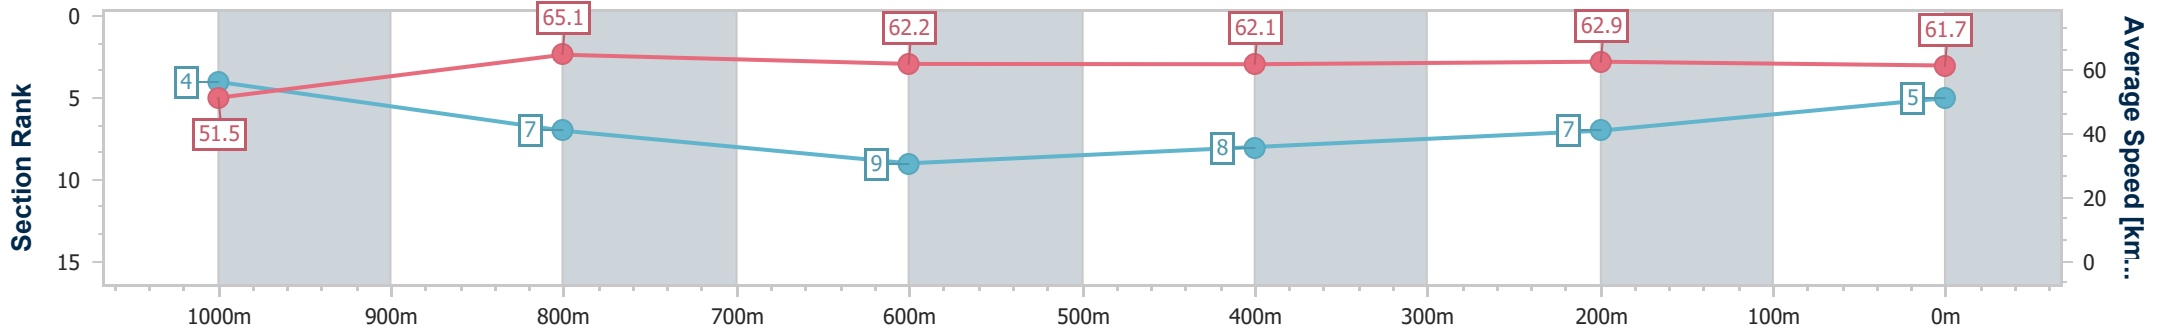

Horse/Jockey Name	Bailey Boo
Final Rank	5
Fastest Section Time (Section)	0:11.11 (1000m)
Top Speed [km/h] (Section)	65.4 (1000m)
Race State	Finished

Ipswich QLD Professional
Race 6: BRAD CARR MEMORIAL Maiden Handicap - 1200m
17 March 2023 - 15:28
Track Rating: Good 4, Weather: Hot, Rail Position: True Entire Course

Section	Overall	1000m	800m	600m	400m	200m
Section Times	1:11.54 [5] (0:14.00)	0:57.54 [4] (0:11.11)	0:46.43 [7] (0:11.63)	0:34.80 [9] (0:11.60)	0:23.20 [8] (0:11.53)	0:11.67 [7] (0:11.67)
Average Speed [km/h]	51.5	65.1	62.2	62.1	62.9	61.7
Top Speed [km/h]	65.3	65.4	65.0	63.0	63.4	62.8
Avg. Dist. to Rail [m]	5.3	2.3	1.2	1.0	2.5	7.4
Avg. Stride Freq. [Hz]	2.2	2.3	2.2	2.2	2.3	2.3
Avg. Stride Length [m]	6.4	7.8	7.7	7.7	7.7	7.6

- [ ] Ranking at each section and finish
- -.-.- No data available at this section
- NA No data available