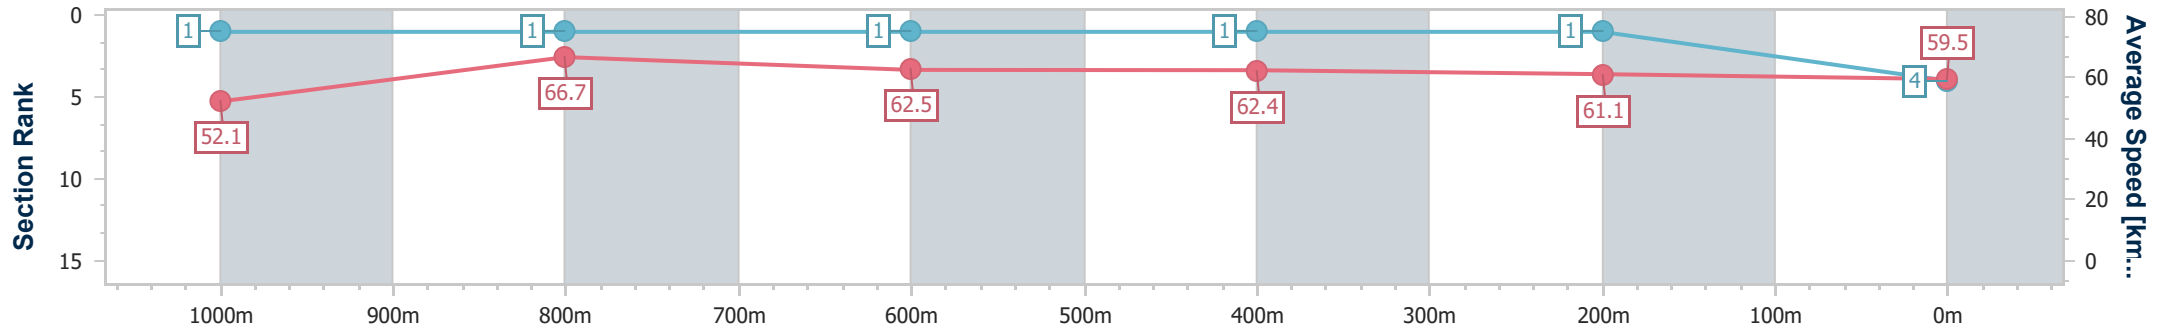

Horse/Jockey Name	My Day
Final Rank	4
Fastest Section Time (Section)	0:10.82 (1000m)
Top Speed [km/h] (Section)	67.9 (1000m)
Race State	Finished

Ipswich QLD Professional
Race 6: BRAD CARR MEMORIAL Maiden Handicap - 1200m
17 March 2023 - 15:28
Track Rating: Good 4, Weather: Hot, Rail Position: True Entire Course

Section	Overall	1000m	800m	600m	400m	200m
Section Times	1:11.49 [4] (0:13.82)	0:57.67 [1] (0:10.82)	0:46.85 [1] (0:11.50)	0:35.35 [1] (0:11.51)	0:23.84 [1] (0:11.73)	0:12.11 [1] (0:12.11)
Average Speed [km/h]	52.1	66.7	62.5	62.4	61.1	59.5
Top Speed [km/h]	67.3	67.9	63.7	63.4	61.9	60.7
Avg. Dist. to Rail [m]	7.3	2.3	0.5	0.7	0.5	0.2
Avg. Stride Freq. [Hz]	2.3	2.4	2.3	2.3	2.3	2.3
Avg. Stride Length [m]	6.3	7.6	7.5	7.4	7.2	7.3

- [ ] Ranking at each section and finish
- -.-.- No data available at this section
- NA No data available