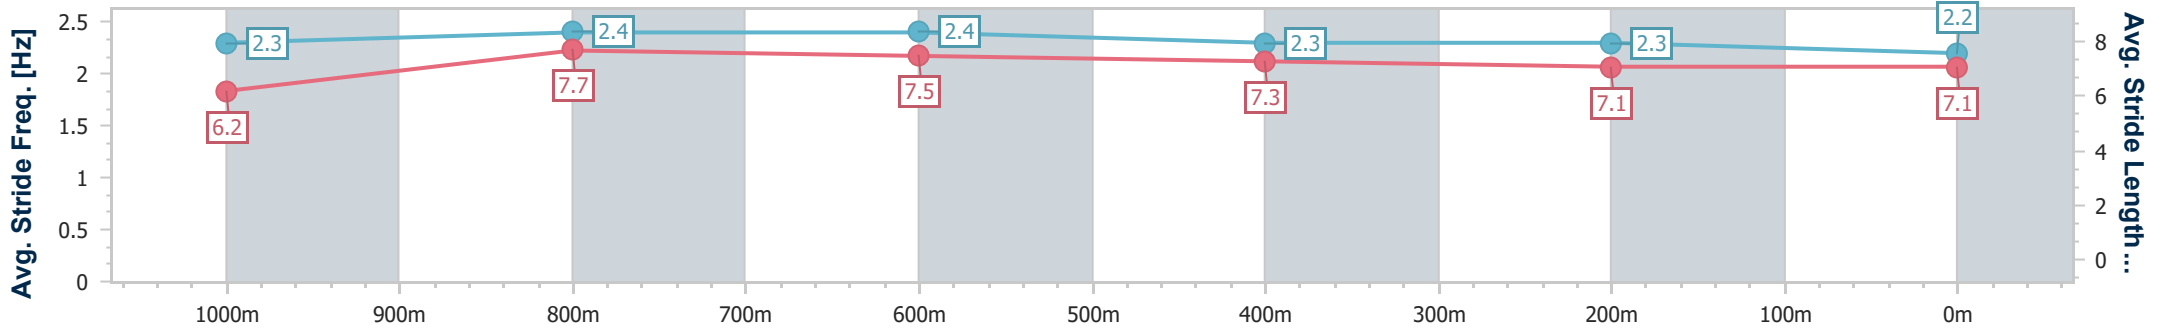

- [] Ranking at each section and finish
- .-.- No data available at this section
- NA No data available

Horse/Jockey Name	Roman Hussler
Final Rank	8
Fastest Section Time (Section)	0:10.77 (1000m)
Top Speed [km/h] (Section)	67.9 (1000m)
Race State	Finished

Ipswich QLD Professional
 Race 6: BRAD CARR MEMORIAL Maiden Handicap - 1200m
 17 March 2023 - 15:28
 Track Rating: Good 4, Weather: Hot, Rail Position: True Entire Course

Section	Overall	1000m	800m	600m	400m	200m
Section Times	1:12.17 [8] (0:14.14)	0:58.03 [7] (0:10.77)	0:47.26 [5] (0:11.32)	0:35.94 [3] (0:11.58)	0:24.36 [3] (0:11.88)	0:12.48 [5] (0:12.48)
Average Speed [km/h]	50.9	67.4	64.0	62.4	60.9	57.7
Top Speed [km/h]	65.7	67.9	67.1	63.5	62.5	59.9
Avg. Dist. to Rail [m]	9.5	3.9	1.8	1.5	1.7	4.6
Avg. Stride Freq. [Hz]	2.3	2.4	2.4	2.3	2.3	2.2
Avg. Stride Length [m]	6.2	7.7	7.5	7.3	7.1	7.1