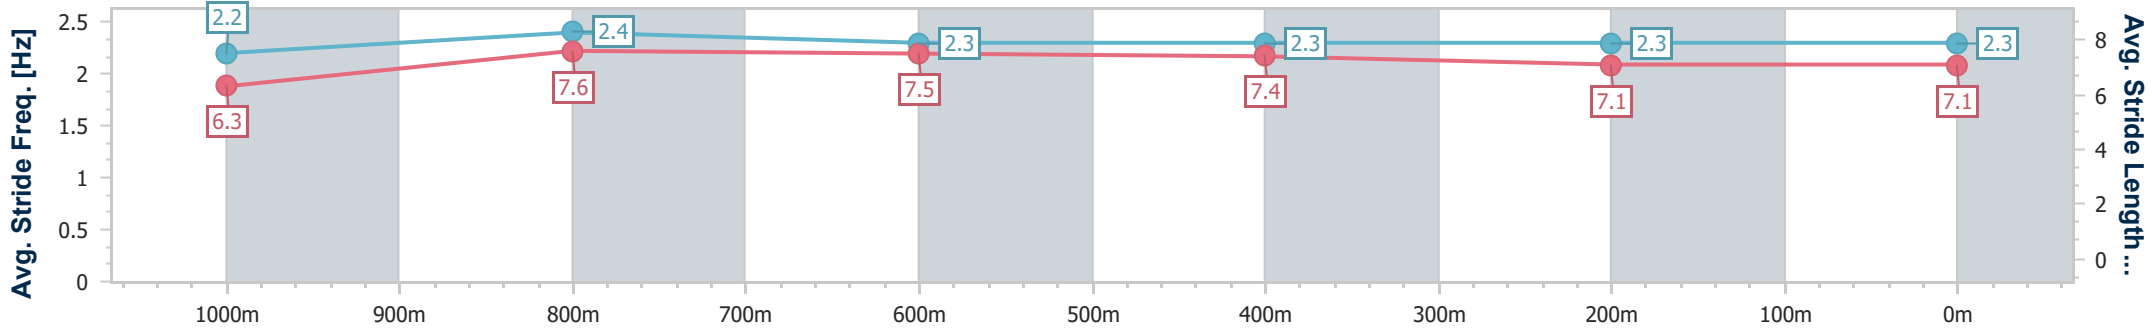

- [] Ranking at each section and finish
- .-.- No data available at this section
- NA No data available

Horse/Jockey Name	Silk Sash
Final Rank	6
Fastest Section Time (Section)	0:11.00 (1000m)
Top Speed [km/h] (Section)	67.6 (1000m)
Race State	Finished

Ipswich QLD Professional
 Race 6: BRAD CARR MEMORIAL Maiden Handicap - 1200m
 17 March 2023 - 15:28
 Track Rating: Good 4, Weather: Hot, Rail Position: True Entire Course

Section	Overall	1000m	800m	600m	400m	200m
Section Times	1:11.55 [6] (0:14.35)	0:57.20 [10] (0:11.00)	0:46.20 [10] (0:11.50)	0:34.70 [10] (0:11.63)	0:23.07 [10] (0:11.60)	0:11.47 [8] (0:11.47)
Average Speed [km/h]	50.2	65.7	63.0	62.1	62.5	62.6
Top Speed [km/h]	66.4	67.6	64.6	63.5	63.8	63.6
Avg. Dist. to Rail [m]	7.1	2.2	1.3	0.8	3.1	9.0
Avg. Stride Freq. [Hz]	2.2	2.4	2.3	2.3	2.3	2.3
Avg. Stride Length [m]	6.3	7.6	7.5	7.4	7.1	7.1