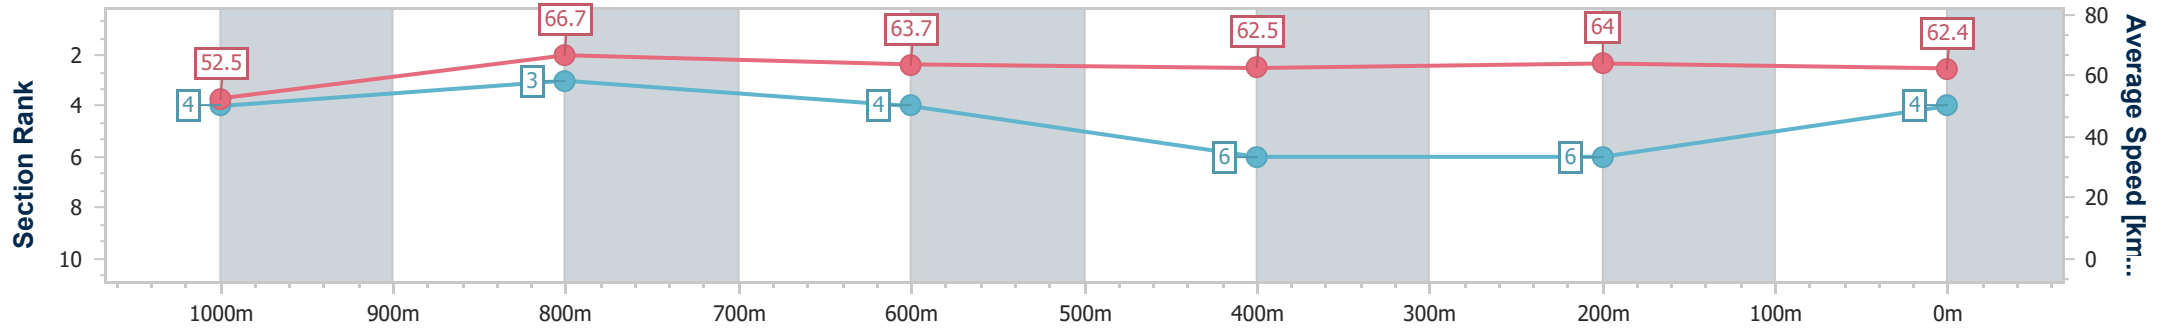

Horse/Jockey Name	Haunted
Final Rank	4
Fastest Section Time (Section)	0:10.80 (1000m)
Top Speed [km/h] (Section)	67.6 (1000m)
Race State	Finished

Ipswich QLD Professional
Race 8: TAB IPSWICH CUP EARLY BIRD TIX ON SALE OPEN
Handicap - 1200m
17 March 2023 - 16:47
Track Rating: Good 4, Weather: Hot, Rail Position: True Entire Course

Section	Overall	1000m	800m	600m	400m	200m								
Section Times	1:10.23 [4] (0:13.72)	0:56.51 [4] (0:10.80)	0:45.71 [3] (0:11.27)	0:34.44 [4] (0:11.53)	0:22.91 [6] (0:11.39)	0:11.52 [6] (0:11.52)								
Average Speed [km/h]	52.5	66.7	63.7	62.5	64.0	62.4								
Top Speed [km/h]	66.8	67.6	65.9	63.3	64.6	64.1								
Avg. Dist. to Rail [m]	5.5	1.1	0.7	0.5	3.5	4.8								
Avg. Stride Freq. [Hz]	2.3	2.4	2.3	2.3	2.3	2.3								
Avg. Stride Length [m]	6.5	7.8	7.7	7.6	7.7	7.5								

- [ ] Ranking at each section and finish
- -.-.- No data available at this section
- NA No data available