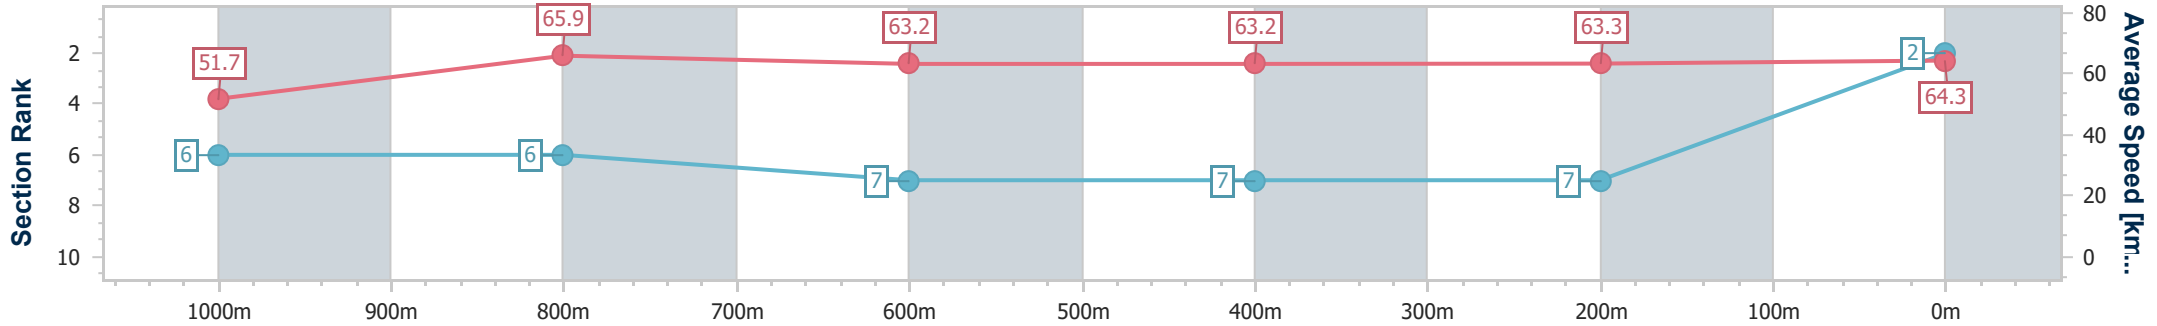

Horse/Jockey Name	Tara Jasmine
Final Rank	2
Fastest Section Time (Section)	0:10.91 (1000m)
Top Speed [km/h] (Section)	67.7 (1000m)
Race State	Finished

Ipswich QLD Professional
Race 8: TAB IPSWICH CUP EARLY BIRD TIX ON SALE OPEN
Handicap - 1200m
17 March 2023 - 16:47
Track Rating: Good 4, Weather: Hot, Rail Position: True Entire Course

Section	Overall	1000m	800m	600m	400m	200m
Section Times	1:10.05 [2] (0:13.93)	0:56.12 [6] (0:10.91)	0:45.21 [6] (0:11.32)	0:33.89 [7] (0:11.27)	0:22.62 [7] (0:11.42)	0:11.20 [7] (0:11.20)
Average Speed [km/h]	51.7	65.9	63.2	63.2	63.3	64.3
Top Speed [km/h]	67.7	67.7	65.1	64.2	65.5	65.7
Avg. Dist. to Rail [m]	2.6	0.5	2.1	2.3	2.8	7.7
Avg. Stride Freq. [Hz]	2.1	2.3	2.2	2.2	2.3	2.4
Avg. Stride Length [m]	6.7	7.8	7.7	7.7	7.6	7.5

- [ ] Ranking at each section and finish
- -.-.- No data available at this section
- NA No data available