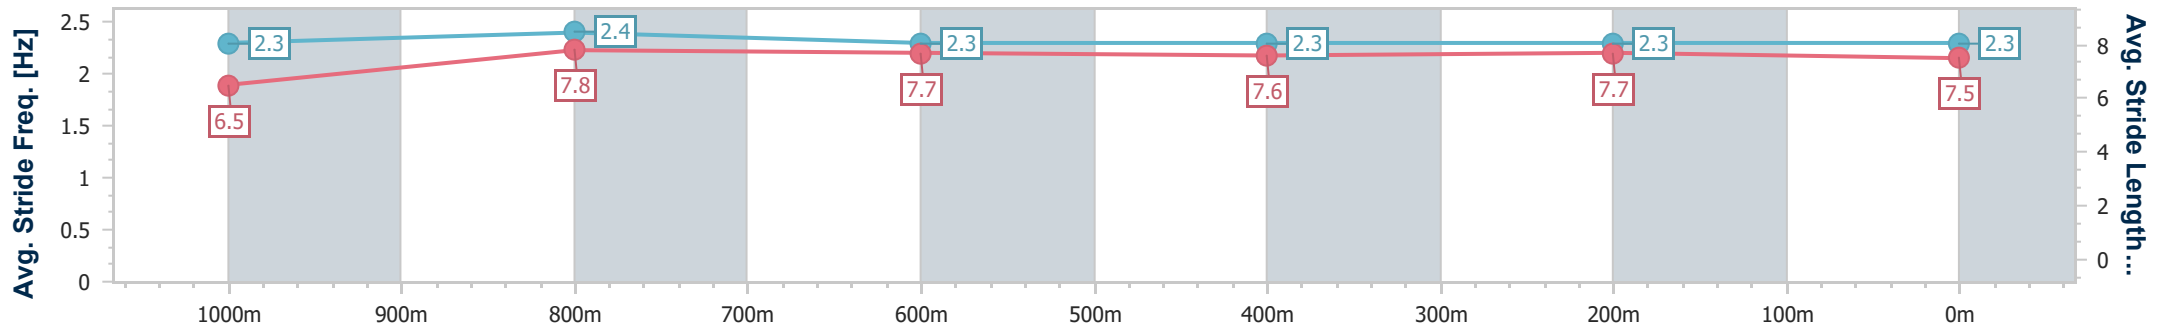

Horse/Jockey Name	Haunted
Final Rank	4
Fastest Section Time (Section)	0:10.80 (1000m)
Top Speed [km/h] (Section)	67.6 (1000m)
Race State	Finished

Ipswich QLD Professional
Race 8: TAB IPSWICH CUP EARLY BIRD TIX ON SALE OPEN
Handicap - 1200m
17 March 2023 - 16:47
Track Rating: Good 4, Weather: Hot, Rail Position: True Entire Course

Section	Overall	1000m	800m	600m	400m	200m								
Section Times	1:10.23 [4] (0:13.72)	0:56.51 [4] (0:10.80)	0:45.71 [3] (0:11.27)	0:34.44 [4] (0:11.53)	0:22.91 [6] (0:11.39)	0:11.52 [6] (0:11.52)								
Average Speed [km/h]	52.5	66.7	63.7	62.5	64.0	62.4								
Top Speed [km/h]	66.8	67.6	65.9	63.3	64.6	64.1								
Avg. Dist. to Rail [m]	5.5	1.1	0.7	0.5	3.5	4.8								
Avg. Stride Freq. [Hz]	2.3	2.4	2.3	2.3	2.3	2.3								
Avg. Stride Length [m]	6.5	7.8	7.7	7.6	7.7	7.5								

- [ ] Ranking at each section and finish
- -.-.- No data available at this section
- NA No data available