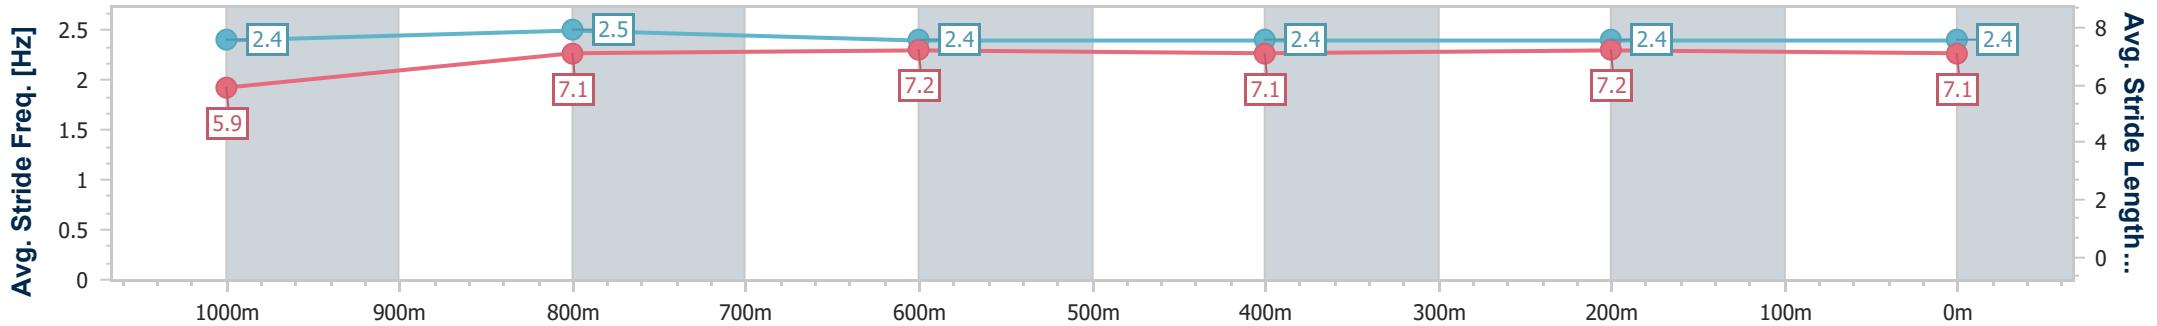

- [] Ranking at each section and finish
- .-.- No data available at this section
- NA No data available

Horse/Jockey Name	The General
Final Rank	6
Fastest Section Time (Section)	0:10.90 (1000m)
Top Speed [km/h] (Section)	68.0 (Overall)
Race State	Finished

Ipswich QLD Professional
 Race 8: TAB IPSWICH CUP EARLY BIRD TIX ON SALE OPEN
 Handicap - 1200m
 17 March 2023 - 16:47
 Track Rating: Good 4, Weather: Hot, Rail Position: True Entire Course

Section	Overall	1000m	800m	600m	400m	200m
Section Times	1:10.35 [6] (0:13.70)	0:56.65 [3] (0:10.90)	0:45.75 [4] (0:11.15)	0:34.60 [3] (0:11.43)	0:23.17 [4] (0:11.50)	0:11.67 [5] (0:11.67)
Average Speed [km/h]	52.5	65.8	63.6	62.7	62.8	61.7
Top Speed [km/h]	68.0	67.8	66.1	63.4	63.6	63.7
Avg. Dist. to Rail [m]	3.4	1.6	3.2	1.8	1.8	3.1
Avg. Stride Freq. [Hz]	2.4	2.5	2.4	2.4	2.4	2.4
Avg. Stride Length [m]	5.9	7.1	7.2	7.1	7.2	7.1