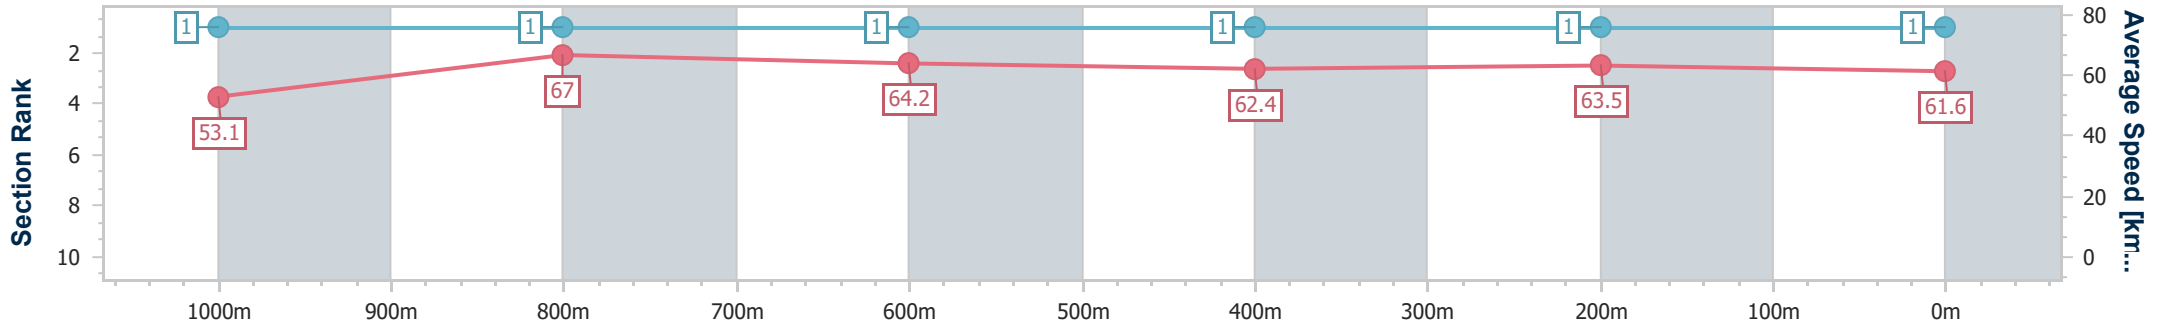

Ipswich QLD Professional
 Race 8: TAB IPSWICH CUP EARLY BIRD TIX ON SALE OPEN
 Handicap - 1200m
 17 March 2023 - 16:47
 Track Rating: Good 4, Weather: Hot, Rail Position: True Entire Course

Section	Overall	1000m	800m	600m	400m	200m
Section Times	1:09.98 [1] (0:13.56)	0:56.42 [1] (0:10.71)	0:45.71 [1] (0:11.11)	0:34.60 [1] (0:11.53)	0:23.07 [1] (0:11.40)	0:11.67 [1] (0:11.67)
Average Speed [km/h]	53.1	67.0	64.2	62.4	63.5	61.6
Top Speed [km/h]	68.2	68.6	65.4	63.3	64.3	64.2
Avg. Dist. to Rail [m]	5.7	1.5	2.6	1.1	2.3	4.2
Avg. Stride Freq. [Hz]	2.4	2.5	2.4	2.4	2.4	2.3
Avg. Stride Length [m]	6.1	7.4	7.5	7.4	7.3	7.3