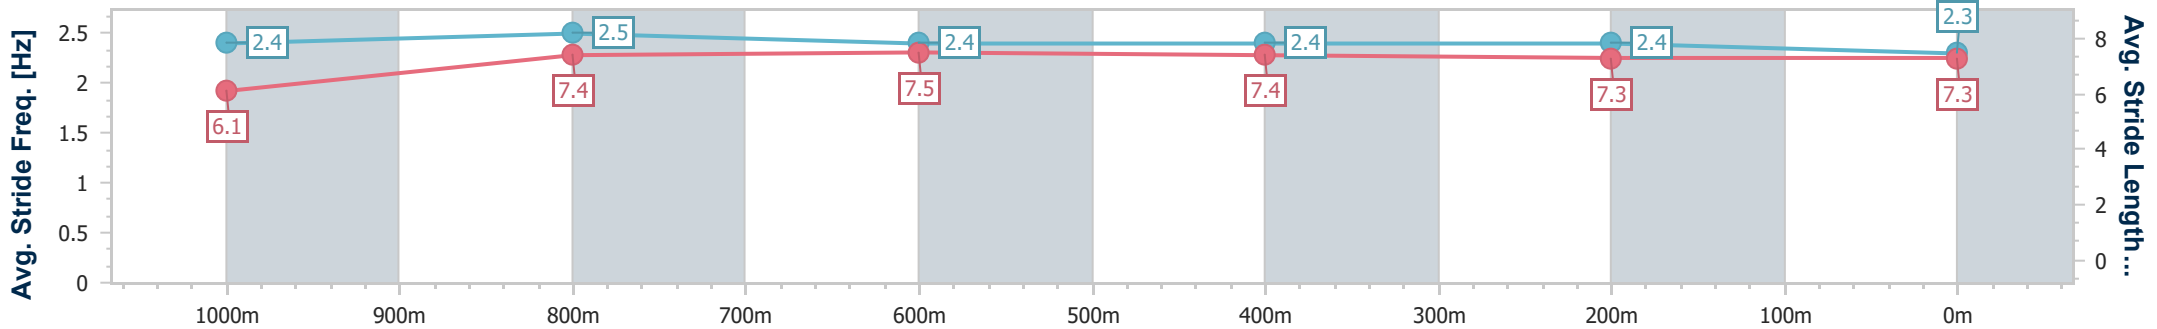

Ipswich QLD Professional
 Race 8: TAB IPSWICH CUP EARLY BIRD TIX ON SALE OPEN
 Handicap - 1200m
 17 March 2023 - 16:47
 Track Rating: Good 4, Weather: Hot, Rail Position: True Entire Course

Section	Overall	1000m	800m	600m	400m	200m
Section Times	1:09.98 [1] (0:13.56)	0:56.42 [1] (0:10.71)	0:45.71 [1] (0:11.11)	0:34.60 [1] (0:11.53)	0:23.07 [1] (0:11.40)	0:11.67 [1] (0:11.67)
Average Speed [km/h]	53.1	67.0	64.2	62.4	63.5	61.6
Top Speed [km/h]	68.2	68.6	65.4	63.3	64.3	64.2
Avg. Dist. to Rail [m]	5.7	1.5	2.6	1.1	2.3	4.2
Avg. Stride Freq. [Hz]	2.4	2.5	2.4	2.4	2.4	2.3
Avg. Stride Length [m]	6.1	7.4	7.5	7.4	7.3	7.3