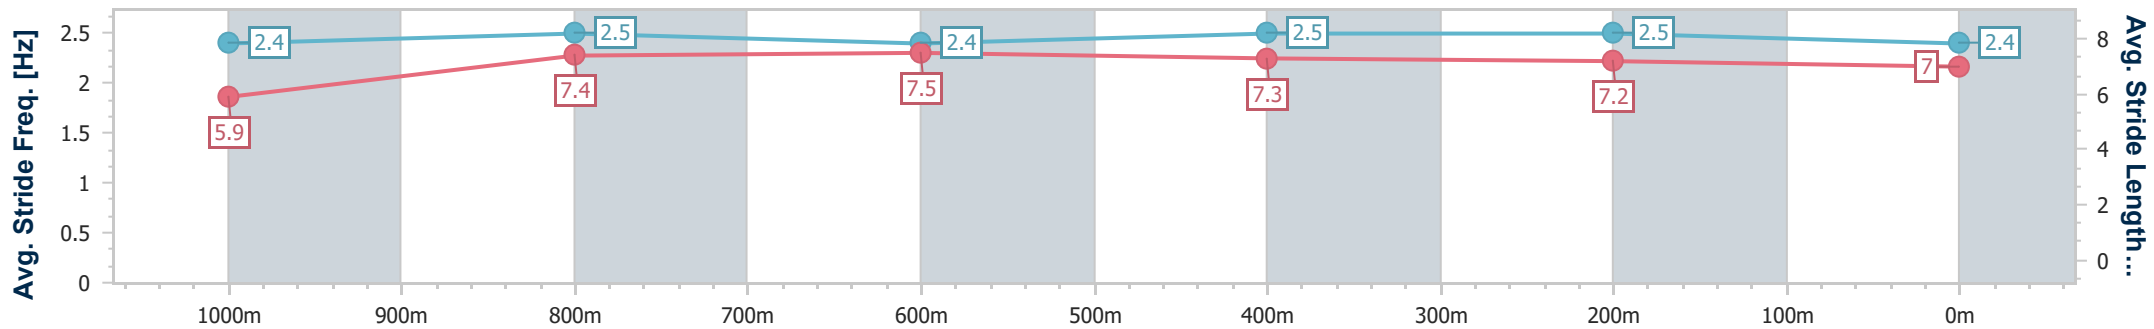

Horse/Jockey Name	Ammoudi Bay
Final Rank	5
Fastest Section Time (Section)	0:10.97 (1000m)
Top Speed [km/h] (Section)	67.6 (600m)
Race State	Finished

Ipswich QLD Professional
Race 8: TAB IPSWICH CUP EARLY BIRD TIX ON SALE OPEN
Handicap - 1200m
17 March 2023 - 16:47
Track Rating: Good 4, Weather: Hot, Rail Position: True Entire Course

Section	Overall	1000m	800m	600m	400m	200m								
Section Times	1:10.26 [5] (0:14.06)	0:56.20 [7] (0:10.97)	0:45.23 [7] (0:11.09)	0:34.14 [6] (0:11.01)	0:23.13 [3] (0:11.37)	0:11.76 [3] (0:11.76)								
Average Speed [km/h]	51.2	65.6	64.7	65.4	63.9	61.2								
Top Speed [km/h]	66.6	67.0	66.6	67.6	64.7	62.9								
Avg. Dist. to Rail [m]	6.0	0.9	1.3	0.8	3.1	5.0								
Avg. Stride Freq. [Hz]	2.4	2.5	2.4	2.5	2.5	2.4								
Avg. Stride Length [m]	5.9	7.4	7.5	7.3	7.2	7.0								

- [ ] Ranking at each section and finish
- -.-.- No data available at this section
- NA No data available