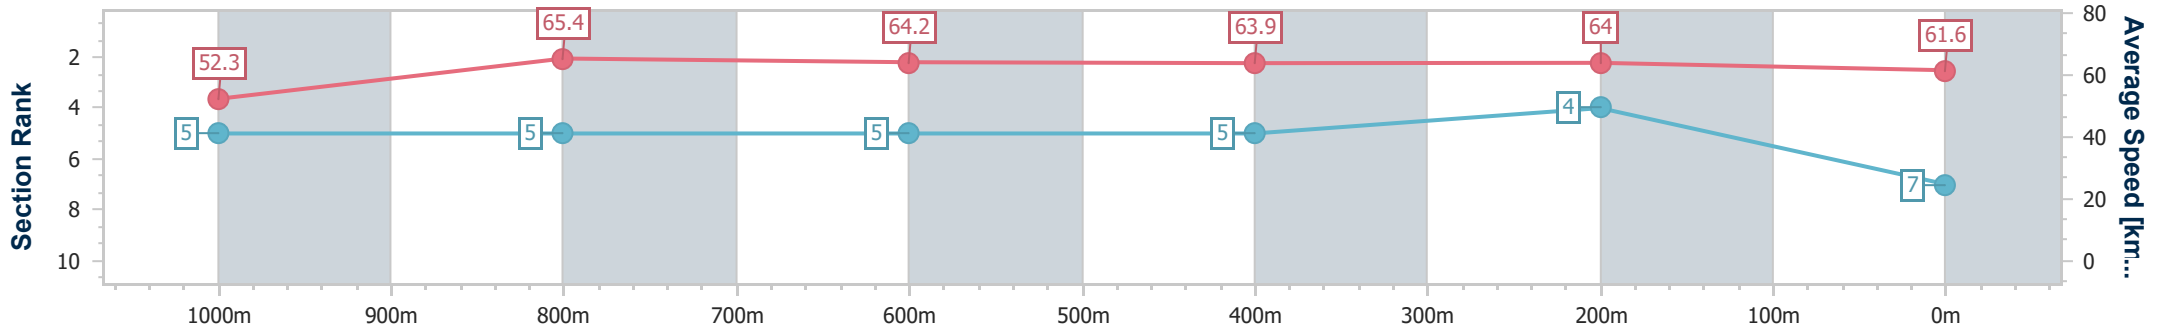

- [] Ranking at each section and finish
- .-.- No data available at this section
- NA No data available

Horse/Jockey Name	Pride Of Pyingerra
Final Rank	7
Fastest Section Time (Section)	0:11.00 (1000m)
Top Speed [km/h] (Section)	67.1 (1000m)
Race State	Finished

Ipswich QLD Professional
 Race 8: TAB IPSWICH CUP EARLY BIRD TIX ON SALE OPEN
 Handicap - 1200m
 17 March 2023 - 16:47
 Track Rating: Good 4, Weather: Hot, Rail Position: True Entire Course

Section	Overall	1000m	800m	600m	400m	200m
Section Times	1:10.37 [7] (0:13.79)	0:56.58 [5] (0:11.00)	0:45.58 [5] (0:11.17)	0:34.41 [5] (0:11.31)	0:23.10 [5] (0:11.40)	0:11.70 [4] (0:11.70)
Average Speed [km/h]	52.3	65.4	64.2	63.9	64.0	61.6
Top Speed [km/h]	66.9	67.1	66.0	64.7	65.5	65.3
Avg. Dist. to Rail [m]	4.3	0.7	0.9	0.9	4.6	7.7
Avg. Stride Freq. [Hz]	2.3	2.4	2.3	2.3	2.4	2.4
Avg. Stride Length [m]	6.4	7.7	7.6	7.6	7.4	7.3

- [] Ranking at each section and finish
- .-.- No data available at this section
- NA No data available