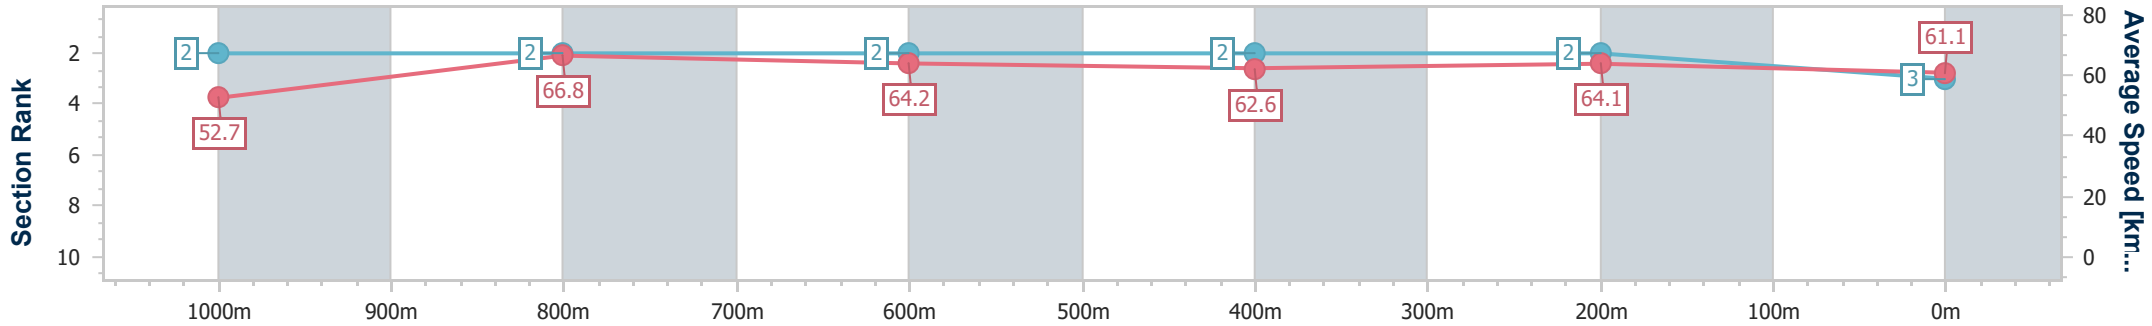

Horse/Jockey Name	Oriental Runner
Final Rank	3
Fastest Section Time (Section)	0:10.80 (1000m)
Top Speed [km/h] (Section)	68.5 (1000m)
Race State	Finished

Ipswich QLD Professional
Race 8: TAB IPSWICH CUP EARLY BIRD TIX ON SALE OPEN
Handicap - 1200m
17 March 2023 - 16:47
Track Rating: Good 4, Weather: Hot, Rail Position: True Entire Course

Section	Overall	1000m	800m	600m	400m	200m								
Section Times	1:10.12 [3] (0:13.65)	0:56.47 [2] (0:10.80)	0:45.67 [2] (0:11.12)	0:34.55 [2] (0:11.49)	0:23.06 [2] (0:11.30)	0:11.76 [2] (0:11.76)								
Average Speed [km/h]	52.7	66.8	64.2	62.6	64.1	61.1								
Top Speed [km/h]	67.9	68.5	65.4	63.4	64.8	63.9								
Avg. Dist. to Rail [m]	8.4	1.9	2.1	1.0	2.6	4.9								
Avg. Stride Freq. [Hz]	2.3	2.4	2.3	2.2	2.3	2.3								
Avg. Stride Length [m]	6.5	7.8	7.7	7.8	7.6	7.4								

- [ ] Ranking at each section and finish
- -.-.- No data available at this section
- NA No data available