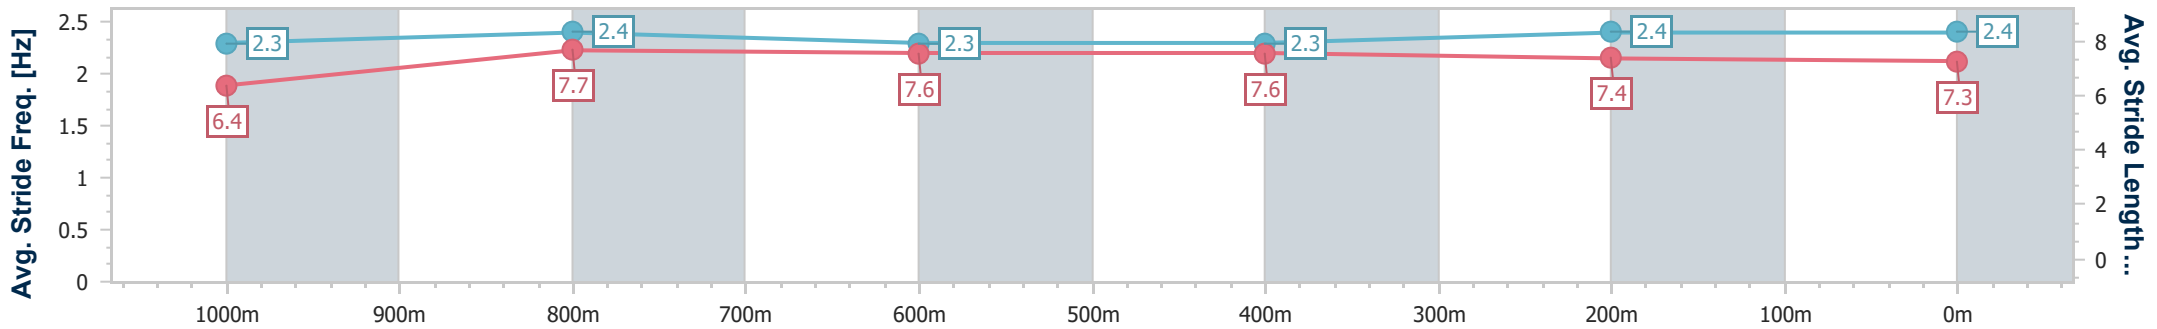

- [] Ranking at each section and finish
- .-.- No data available at this section
- NA No data available

Horse/Jockey Name	Pride Of Pyingerra
Final Rank	7
Fastest Section Time (Section)	0:11.00 (1000m)
Top Speed [km/h] (Section)	67.1 (1000m)
Race State	Finished

Ipswich QLD Professional
 Race 8: TAB IPSWICH CUP EARLY BIRD TIX ON SALE OPEN
 Handicap - 1200m
 17 March 2023 - 16:47
 Track Rating: Good 4, Weather: Hot, Rail Position: True Entire Course

Section	Overall	1000m	800m	600m	400m	200m
Section Times	1:10.37 [7] (0:13.79)	0:56.58 [5] (0:11.00)	0:45.58 [5] (0:11.17)	0:34.41 [5] (0:11.31)	0:23.10 [5] (0:11.40)	0:11.70 [4] (0:11.70)
Average Speed [km/h]	52.3	65.4	64.2	63.9	64.0	61.6
Top Speed [km/h]	66.9	67.1	66.0	64.7	65.5	65.3
Avg. Dist. to Rail [m]	4.3	0.7	0.9	0.9	4.6	7.7
Avg. Stride Freq. [Hz]	2.3	2.4	2.3	2.3	2.4	2.4
Avg. Stride Length [m]	6.4	7.7	7.6	7.6	7.4	7.3

- [] Ranking at each section and finish
- .-.- No data available at this section
- NA No data available