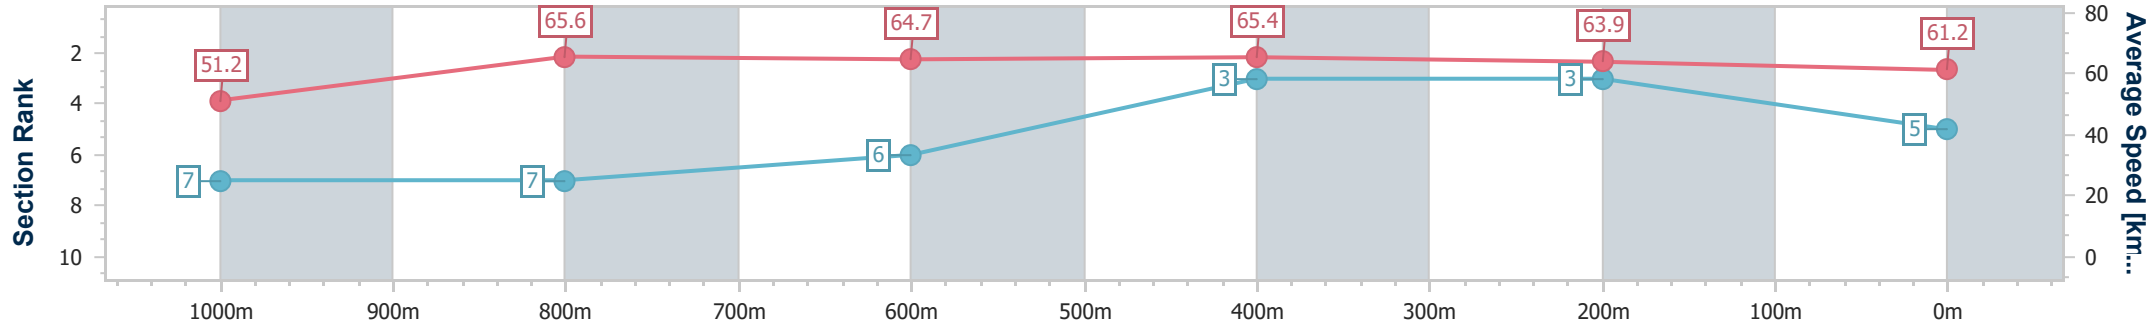

Horse/Jockey Name	Ammoudi Bay
Final Rank	5
Fastest Section Time (Section)	0:10.97 (1000m)
Top Speed [km/h] (Section)	67.6 (600m)
Race State	Finished

Ipswich QLD Professional
Race 8: TAB IPSWICH CUP EARLY BIRD TIX ON SALE OPEN
Handicap - 1200m
17 March 2023 - 16:47
Track Rating: Good 4, Weather: Hot, Rail Position: True Entire Course

Section	Overall	1000m	800m	600m	400m	200m								
Section Times	1:10.26 [5] (0:14.06)	0:56.20 [7] (0:10.97)	0:45.23 [7] (0:11.09)	0:34.14 [6] (0:11.01)	0:23.13 [3] (0:11.37)	0:11.76 [3] (0:11.76)								
Average Speed [km/h]	51.2	65.6	64.7	65.4	63.9	61.2								
Top Speed [km/h]	66.6	67.0	66.6	67.6	64.7	62.9								
Avg. Dist. to Rail [m]	6.0	0.9	1.3	0.8	3.1	5.0								
Avg. Stride Freq. [Hz]	2.4	2.5	2.4	2.5	2.5	2.4								
Avg. Stride Length [m]	5.9	7.4	7.5	7.3	7.2	7.0								

- [ ] Ranking at each section and finish
- -.-.- No data available at this section
- NA No data available