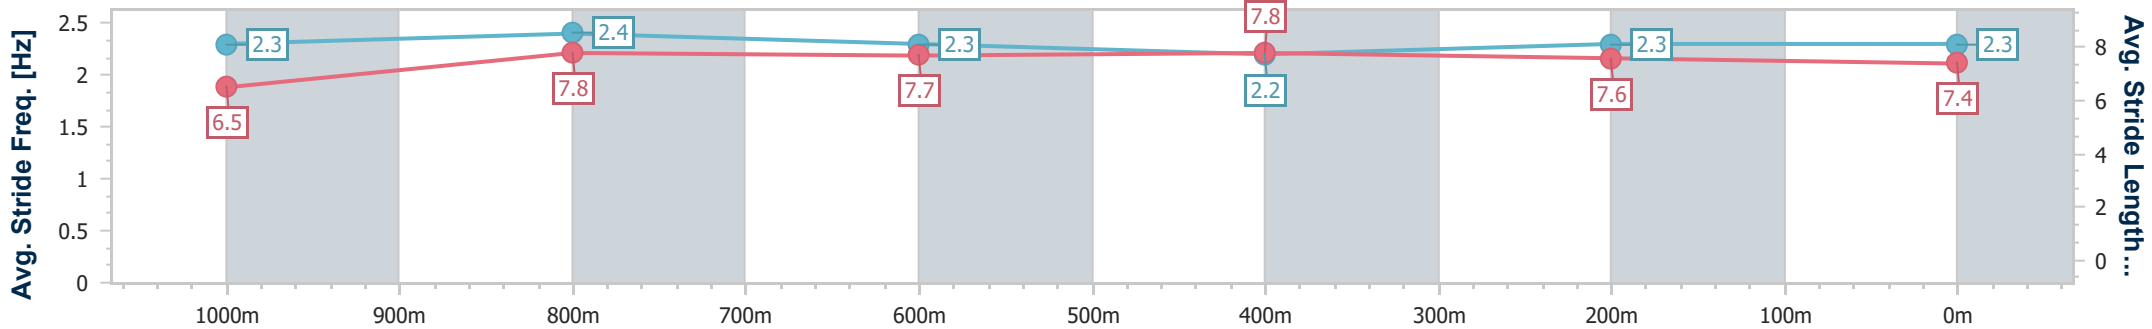

Horse/Jockey Name	Oriental Runner
Final Rank	3
Fastest Section Time (Section)	0:10.80 (1000m)
Top Speed [km/h] (Section)	68.5 (1000m)
Race State	Finished

Ipswich QLD Professional
Race 8: TAB IPSWICH CUP EARLY BIRD TIX ON SALE OPEN
Handicap - 1200m
17 March 2023 - 16:47
Track Rating: Good 4, Weather: Hot, Rail Position: True Entire Course

Section	Overall	1000m	800m	600m	400m	200m								
Section Times	1:10.12 [3] (0:13.65)	0:56.47 [2] (0:10.80)	0:45.67 [2] (0:11.12)	0:34.55 [2] (0:11.49)	0:23.06 [2] (0:11.30)	0:11.76 [2] (0:11.76)								
Average Speed [km/h]	52.7	66.8	64.2	62.6	64.1	61.1								
Top Speed [km/h]	67.9	68.5	65.4	63.4	64.8	63.9								
Avg. Dist. to Rail [m]	8.4	1.9	2.1	1.0	2.6	4.9								
Avg. Stride Freq. [Hz]	2.3	2.4	2.3	2.2	2.3	2.3								
Avg. Stride Length [m]	6.5	7.8	7.7	7.8	7.6	7.4								

- [ ] Ranking at each section and finish
- -.-.- No data available at this section
- NA No data available