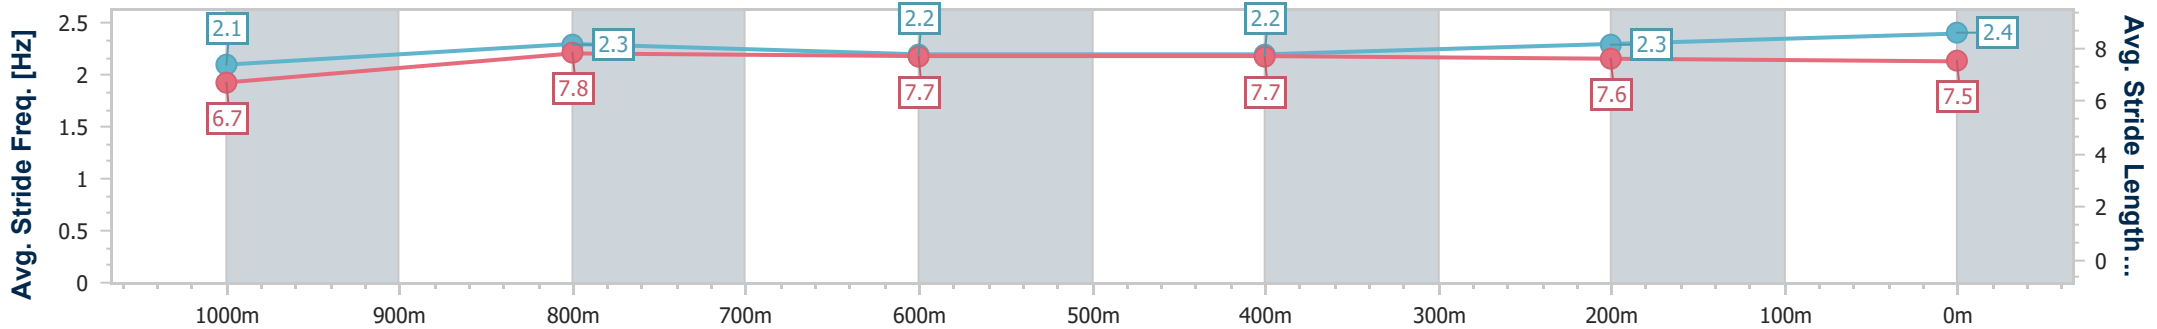

Horse/Jockey Name	Tara Jasmine
Final Rank	2
Fastest Section Time (Section)	0:10.91 (1000m)
Top Speed [km/h] (Section)	67.7 (1000m)
Race State	Finished

Ipswich QLD Professional
Race 8: TAB IPSWICH CUP EARLY BIRD TIX ON SALE OPEN
Handicap - 1200m
17 March 2023 - 16:47
Track Rating: Good 4, Weather: Hot, Rail Position: True Entire Course

Section	Overall	1000m	800m	600m	400m	200m
Section Times	1:10.05 [2] (0:13.93)	0:56.12 [6] (0:10.91)	0:45.21 [6] (0:11.32)	0:33.89 [7] (0:11.27)	0:22.62 [7] (0:11.42)	0:11.20 [7] (0:11.20)
Average Speed [km/h]	51.7	65.9	63.2	63.2	63.3	64.3
Top Speed [km/h]	67.7	67.7	65.1	64.2	65.5	65.7
Avg. Dist. to Rail [m]	2.6	0.5	2.1	2.3	2.8	7.7
Avg. Stride Freq. [Hz]	2.1	2.3	2.2	2.2	2.3	2.4
Avg. Stride Length [m]	6.7	7.8	7.7	7.7	7.6	7.5

- [ ] Ranking at each section and finish
- -.-.- No data available at this section
- NA No data available