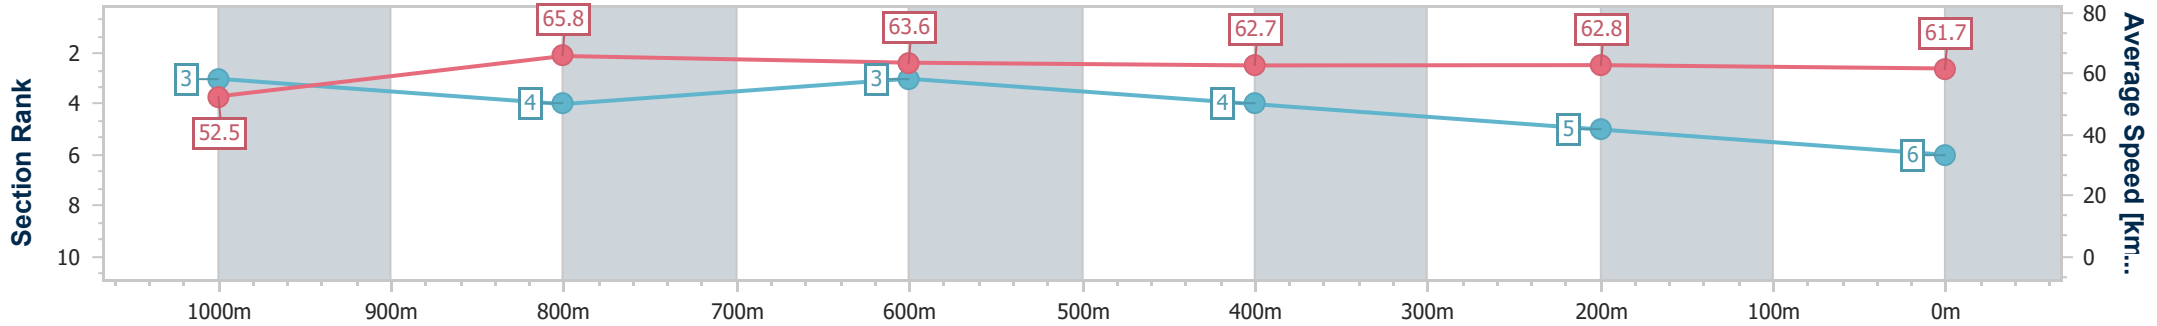

Horse/Jockey Name	The General
Final Rank	6
Fastest Section Time (Section)	0:10.90 (1000m)
Top Speed [km/h] (Section)	68.0 (Overall)
Race State	Finished

Ipswich QLD Professional
Race 8: TAB IPSWICH CUP EARLY BIRD TIX ON SALE OPEN
Handicap - 1200m
17 March 2023 - 16:47
Track Rating: Good 4, Weather: Hot, Rail Position: True Entire Course

Section	Overall	1000m	800m	600m	400m	200m
Section Times	1:10.35 [6] (0:13.70)	0:56.65 [3] (0:10.90)	0:45.75 [4] (0:11.15)	0:34.60 [3] (0:11.43)	0:23.17 [4] (0:11.50)	0:11.67 [5] (0:11.67)
Average Speed [km/h]	52.5	65.8	63.6	62.7	62.8	61.7
Top Speed [km/h]	68.0	67.8	66.1	63.4	63.6	63.7
Avg. Dist. to Rail [m]	3.4	1.6	3.2	1.8	1.8	3.1
Avg. Stride Freq. [Hz]	2.4	2.5	2.4	2.4	2.4	2.4
Avg. Stride Length [m]	5.9	7.1	7.2	7.1	7.2	7.1

- [ ] Ranking at each section and finish
- -.-.- No data available at this section
- NA No data available