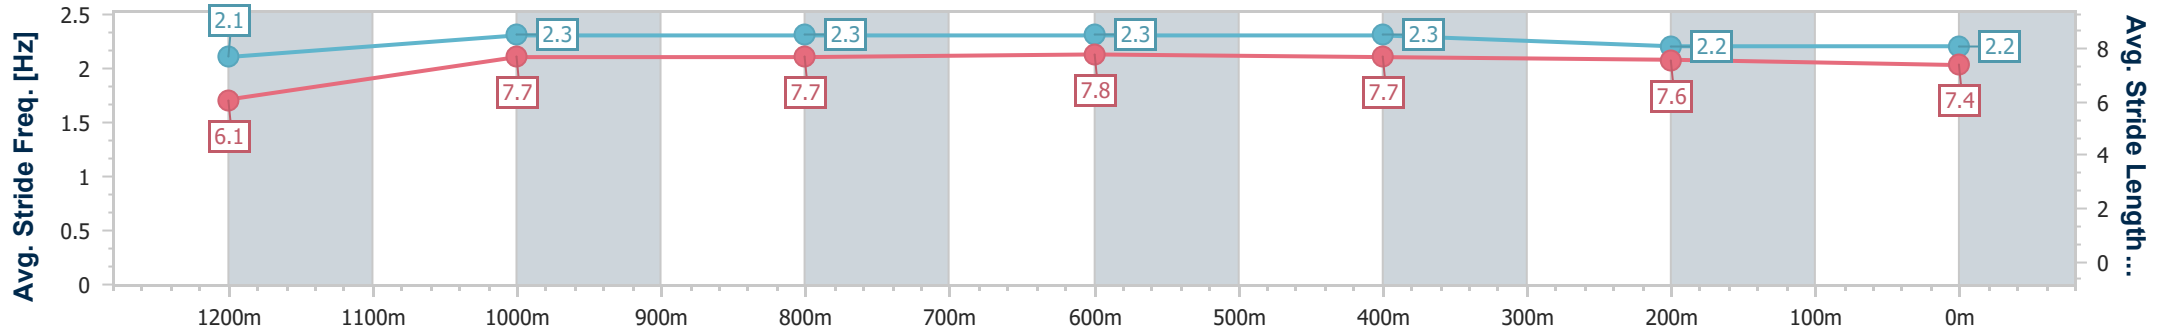

Horse/Jockey Name	
Final Rank	4
Fastest Section Time (Section)	0:11.00 (1000m)
Top Speed [km/h] (Section)	66.9 (1000m)
Race State	Finished

Ipswich QLD Professional
Race 9: EASTER RACES 10 APRIL Class 4 Handicap - 1350m
17 March 2023 - 17:23
Track Rating: Good 4, Weather: Hot, Rail Position: True Entire Course

Section	Overall	1200m	1000m	800m	600m	400m	200m
Section Times	1:19.98 [4] (0:11.83)	1:08.15 [6] (0:11.19)	0:56.96 [6] (0:11.00)	0:45.96 [6] (0:11.12)	0:34.84 [6] (0:11.47)	0:23.37 [5] (0:11.76)	0:11.61 [5] (0:11.61)
Average Speed [km/h]	45.7	64.3	65.3	64.5	63.2	62.2	62.1
Top Speed [km/h]	62.5	66.8	66.9	66.0	64.8	63.6	64.3
Avg. Dist. to Rail [m]	1.6	0.9	1.2	0.5	1.7	4.9	10.4
Avg. Stride Freq. [Hz]	2.1	2.3	2.3	2.3	2.3	2.2	2.2
Avg. Stride Length [m]	6.1	7.7	7.7	7.8	7.7	7.6	7.4

- [ ] Ranking at each section and finish
- -.-.- No data available at this section
- NA No data available