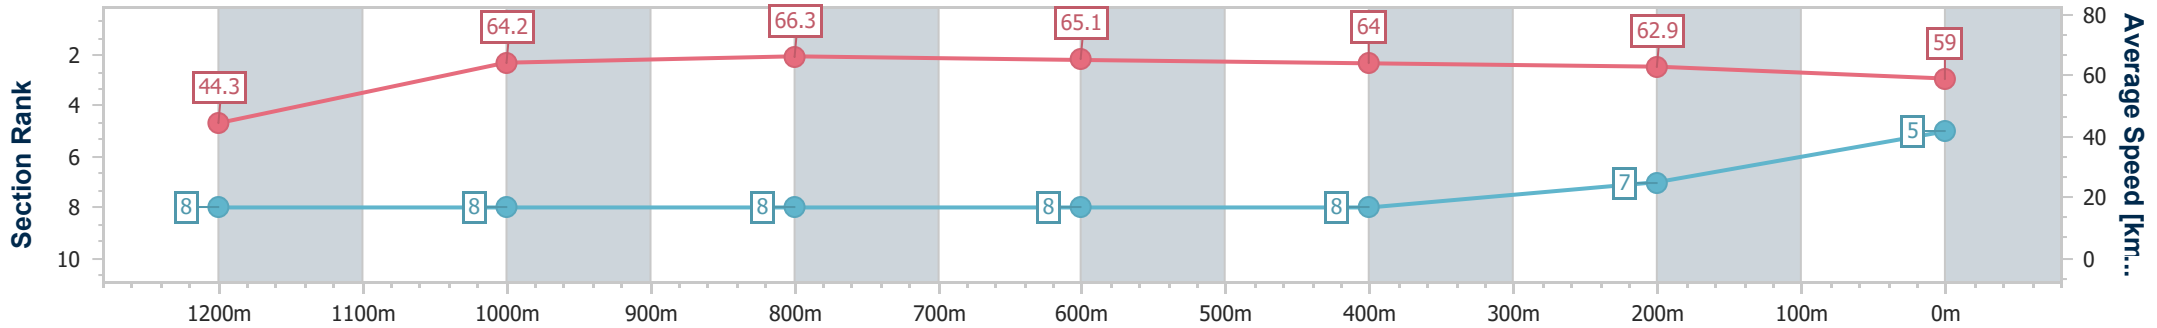

Horse/Jockey Name	Minto's Paradise
Final Rank	5
Fastest Section Time (Section)	0:10.84 (1000m)
Top Speed [km/h] (Section)	67.3 (1000m)
Race State	Finished

Ipswich QLD Professional
Race 9: EASTER RACES 10 APRIL Class 4 Handicap - 1350m
17 March 2023 - 17:23
Track Rating: Good 4, Weather: Hot, Rail Position: True Entire Course

Section	Overall	1200m	1000m	800m	600m	400m	200m
Section Times	1:20.61 [5] (0:12.20)	1:08.41 [8] (0:11.22)	0:57.19 [8] (0:10.84)	0:46.35 [8] (0:11.09)	0:35.26 [8] (0:11.38)	0:23.88 [8] (0:11.64)	0:12.24 [7] (0:12.24)
Average Speed [km/h]	44.3	64.2	66.3	65.1	64.0	62.9	59.0
Top Speed [km/h]	61.1	66.7	67.3	66.4	65.7	64.2	63.5
Avg. Dist. to Rail [m]	4.4	1.5	0.6	0.6	2.7	5.7	9.4
Avg. Stride Freq. [Hz]	2.2	2.3	2.3	2.3	2.3	2.3	2.2
Avg. Stride Length [m]	5.7	7.8	8.0	7.8	7.7	7.5	7.2

- [ ] Ranking at each section and finish
- -.-.- No data available at this section
- NA No data available