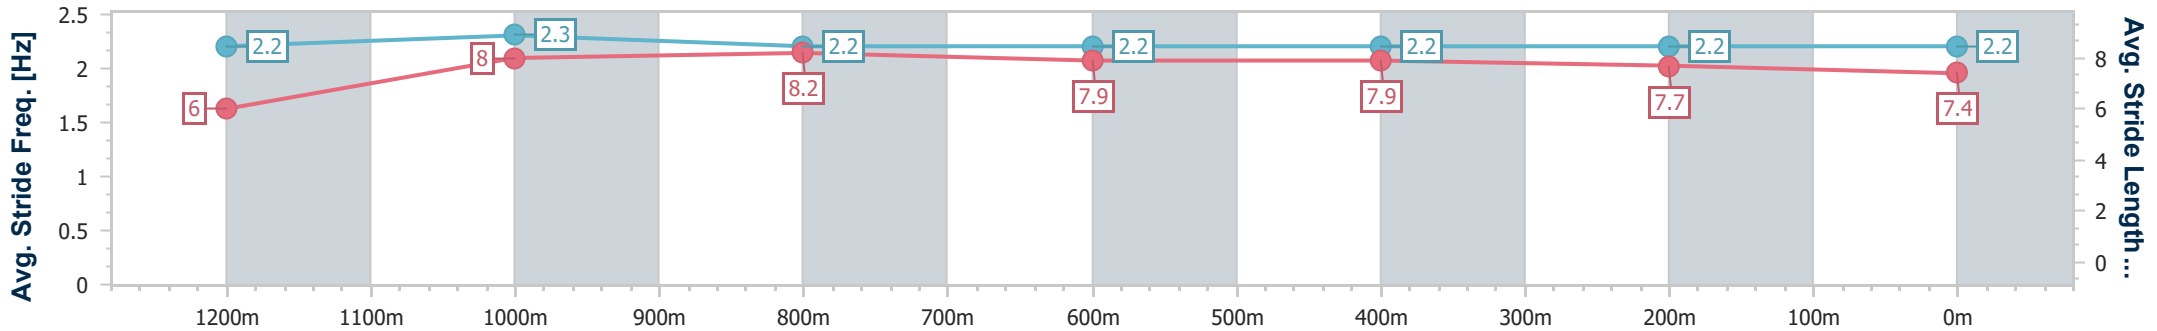

Horse/Jockey Name	Ocean Emperor
Final Rank	2
Fastest Section Time (Section)	0:10.94 (1000m)
Top Speed [km/h] (Section)	66.9 (1000m)
Race State	Finished

Ipswich QLD Professional
Race 9: EASTER RACES 10 APRIL Class 4 Handicap - 1350m
17 March 2023 - 17:23
Track Rating: Good 4, Weather: Hot, Rail Position: True Entire Course

Section	Overall	1200m	1000m	800m	600m	400m	200m
Section Times	1:19.92 [2] (0:11.36)	1:08.56 [2] (0:11.03)	0:57.53 [2] (0:10.94)	0:46.59 [2] (0:11.05)	0:35.54 [2] (0:11.41)	0:24.13 [2] (0:11.83)	0:12.30 [1] (0:12.30)
Average Speed [km/h]	47.6	65.3	65.7	65.2	63.4	61.5	58.5
Top Speed [km/h]	64.6	66.1	66.9	66.1	64.3	63.1	60.0
Avg. Dist. to Rail [m]	5.1	1.2	0.7	0.9	1.6	3.1	5.2
Avg. Stride Freq. [Hz]	2.2	2.3	2.2	2.2	2.2	2.2	2.2
Avg. Stride Length [m]	6.0	8.0	8.2	7.9	7.9	7.7	7.4

- [ ] Ranking at each section and finish
- -.-.- No data available at this section
- NA No data available