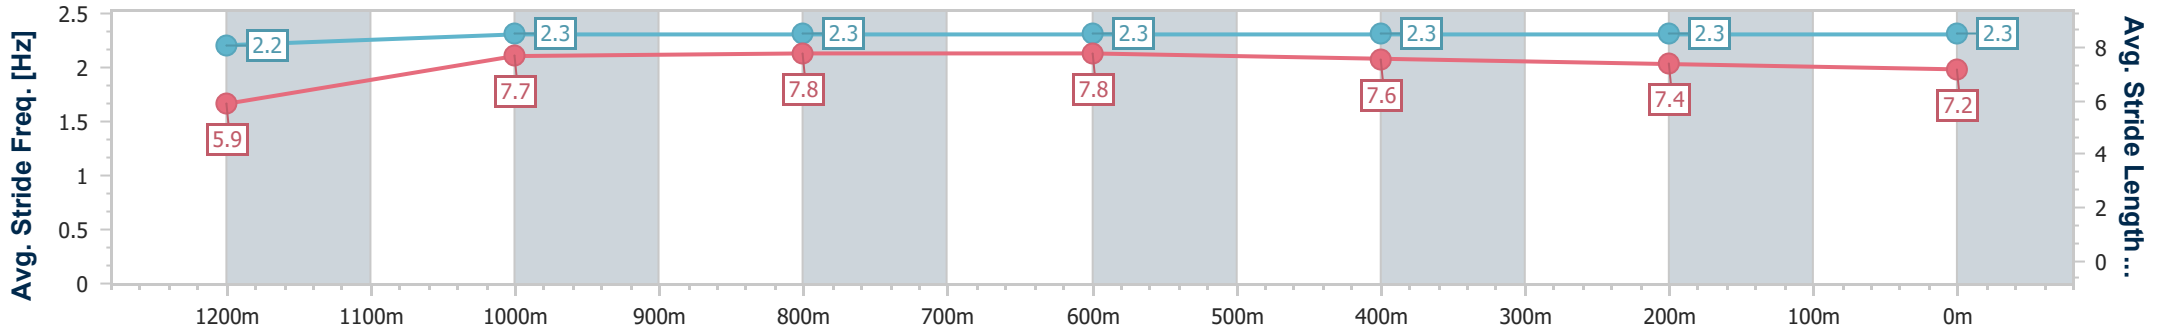

Horse/Jockey Name	Down The Barrel
Final Rank	1
Fastest Section Time (Section)	0:11.04 (1000m)
Top Speed [km/h] (Section)	66.8 (600m)
Race State	Finished

Ipswich QLD Professional
Race 9: EASTER RACES 10 APRIL Class 4 Handicap - 1350m
17 March 2023 - 17:23
Track Rating: Good 4, Weather: Hot, Rail Position: True Entire Course

Section	Overall	1200m	1000m	800m	600m	400m	200m
Section Times	1:19.92 [1] (0:11.89)	1:08.03 [7] (0:11.18)	0:56.85 [7] (0:11.04)	0:45.81 [7] (0:11.11)	0:34.70 [7] (0:11.07)	0:23.63 [6] (0:11.62)	0:12.01 [2] (0:12.01)
Average Speed [km/h]	45.5	64.4	64.8	64.3	64.6	61.9	60.1
Top Speed [km/h]	62.1	66.1	65.8	65.1	66.8	62.8	61.9
Avg. Dist. to Rail [m]	1.1	0.8	1.4	2.3	1.5	1.2	1.7
Avg. Stride Freq. [Hz]	2.2	2.3	2.3	2.3	2.3	2.3	2.3
Avg. Stride Length [m]	5.9	7.7	7.8	7.8	7.6	7.4	7.2

- [ ] Ranking at each section and finish
- -.-.- No data available at this section
- NA No data available