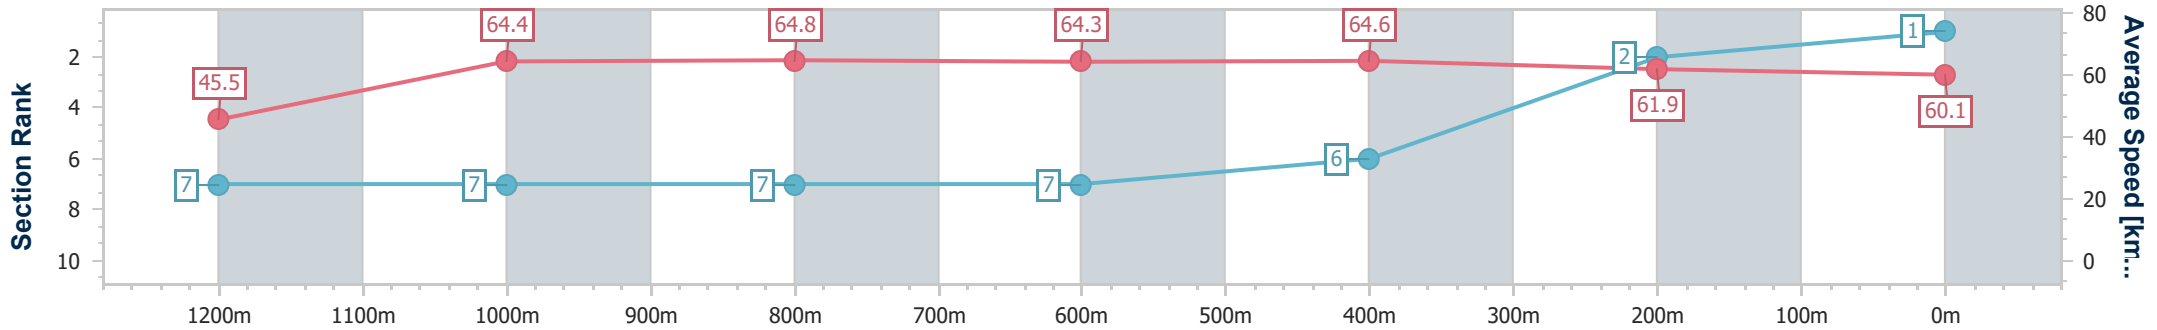

Horse/Jockey Name	Down The Barrel
Final Rank	1
Fastest Section Time (Section)	0:11.04 (1000m)
Top Speed [km/h] (Section)	66.8 (600m)
Race State	Finished

Ipswich QLD Professional
Race 9: EASTER RACES 10 APRIL Class 4 Handicap - 1350m
17 March 2023 - 17:23
Track Rating: Good 4, Weather: Hot, Rail Position: True Entire Course

Section	Overall	1200m	1000m	800m	600m	400m	200m
Section Times	1:19.92 [1] (0:11.89)	1:08.03 [7] (0:11.18)	0:56.85 [7] (0:11.04)	0:45.81 [7] (0:11.11)	0:34.70 [7] (0:11.07)	0:23.63 [6] (0:11.62)	0:12.01 [2] (0:12.01)
Average Speed [km/h]	45.5	64.4	64.8	64.3	64.6	61.9	60.1
Top Speed [km/h]	62.1	66.1	65.8	65.1	66.8	62.8	61.9
Avg. Dist. to Rail [m]	1.1	0.8	1.4	2.3	1.5	1.2	1.7
Avg. Stride Freq. [Hz]	2.2	2.3	2.3	2.3	2.3	2.3	2.3
Avg. Stride Length [m]	5.9	7.7	7.8	7.8	7.6	7.4	7.2

- [ ] Ranking at each section and finish
- -.-.- No data available at this section
- NA No data available