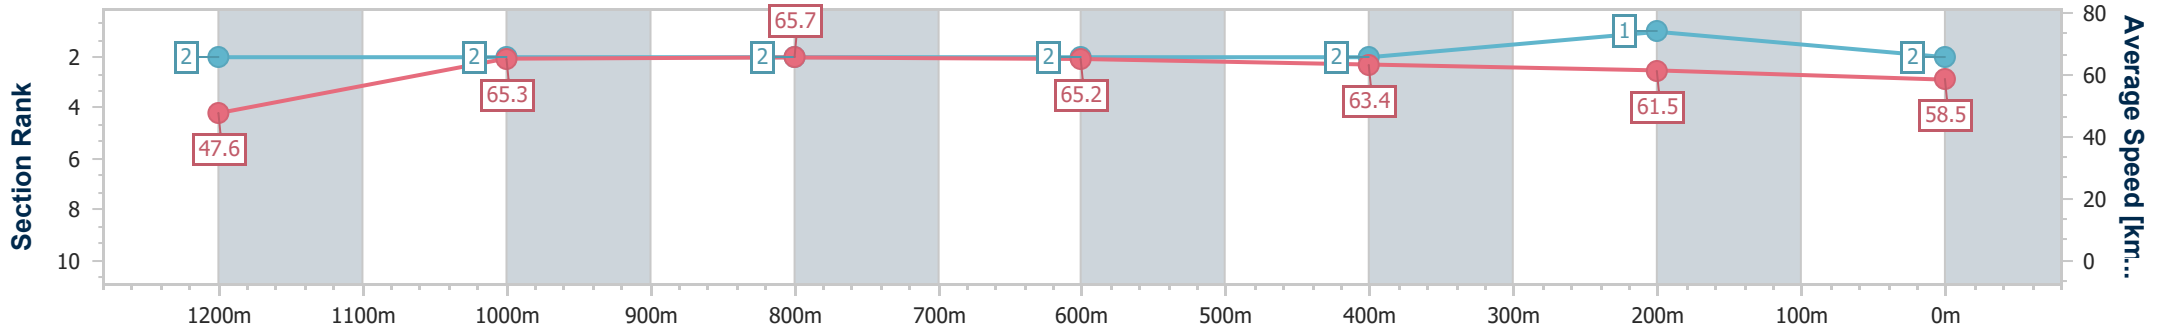

Horse/Jockey Name	Ocean Emperor
Final Rank	2
Fastest Section Time (Section)	0:10.94 (1000m)
Top Speed [km/h] (Section)	66.9 (1000m)
Race State	Finished

Ipswich QLD Professional
Race 9: EASTER RACES 10 APRIL Class 4 Handicap - 1350m
17 March 2023 - 17:23
Track Rating: Good 4, Weather: Hot, Rail Position: True Entire Course

Section	Overall	1200m	1000m	800m	600m	400m	200m
Section Times	1:19.92 [2] (0:11.36)	1:08.56 [2] (0:11.03)	0:57.53 [2] (0:10.94)	0:46.59 [2] (0:11.05)	0:35.54 [2] (0:11.41)	0:24.13 [2] (0:11.83)	0:12.30 [1] (0:12.30)
Average Speed [km/h]	47.6	65.3	65.7	65.2	63.4	61.5	58.5
Top Speed [km/h]	64.6	66.1	66.9	66.1	64.3	63.1	60.0
Avg. Dist. to Rail [m]	5.1	1.2	0.7	0.9	1.6	3.1	5.2
Avg. Stride Freq. [Hz]	2.2	2.3	2.2	2.2	2.2	2.2	2.2
Avg. Stride Length [m]	6.0	8.0	8.2	7.9	7.9	7.7	7.4

- [ ] Ranking at each section and finish
- -.-.- No data available at this section
- NA No data available