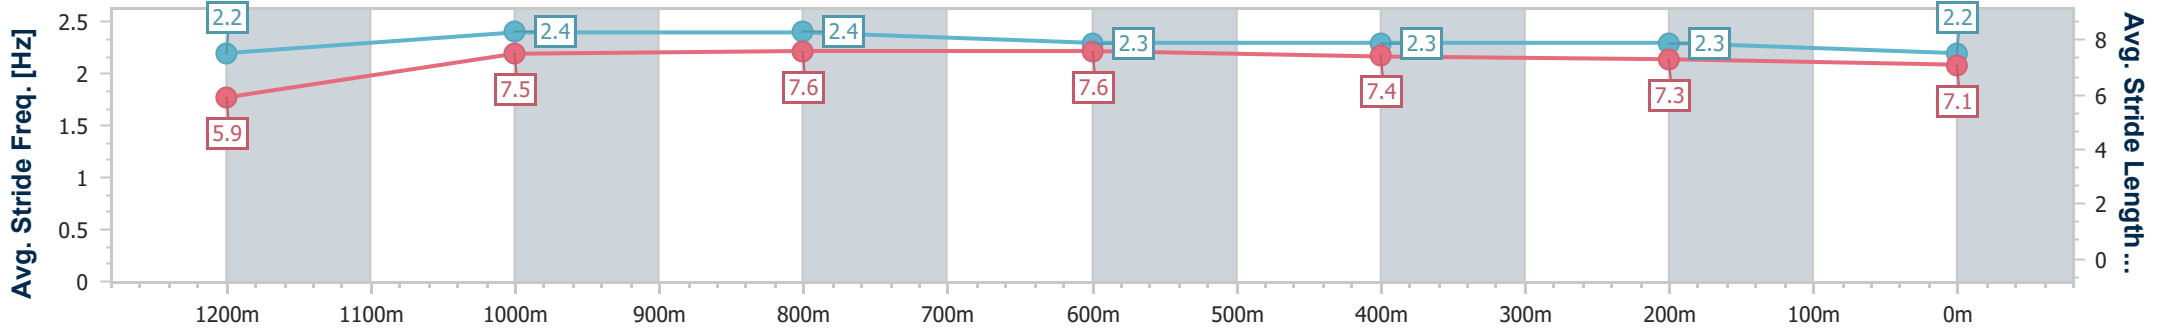

Horse/Jockey Name	Avoca
Final Rank	7
Fastest Section Time (Section)	0:10.94 (1200m)
Top Speed [km/h] (Section)	67.0 (1200m)
Race State	Finished

Ipswich QLD Professional
Race 9: EASTER RACES 10 APRIL Class 4 Handicap - 1350m
17 March 2023 - 17:23
Track Rating: Good 4, Weather: Hot, Rail Position: True Entire Course

Section	Overall	1200m	1000m	800m	600m	400m	200m
Section Times	1:21.63 [7] (0:11.73)	1:09.90 [5] (0:10.94)	0:58.96 [4] (0:11.05)	0:47.91 [5] (0:11.25)	0:36.66 [5] (0:11.56)	0:25.10 [7] (0:12.17)	0:12.93 [8] (0:12.93)
Average Speed [km/h]	46.0	65.9	65.2	64.1	62.6	59.7	55.7
Top Speed [km/h]	64.0	67.0	66.8	64.8	63.7	60.7	58.4
Avg. Dist. to Rail [m]	3.9	2.3	0.7	0.3	1.6	3.2	6.1
Avg. Stride Freq. [Hz]	2.2	2.4	2.4	2.3	2.3	2.3	2.2
Avg. Stride Length [m]	5.9	7.5	7.6	7.6	7.4	7.3	7.1

- [ ] Ranking at each section and finish
- -.-.- No data available at this section
- NA No data available