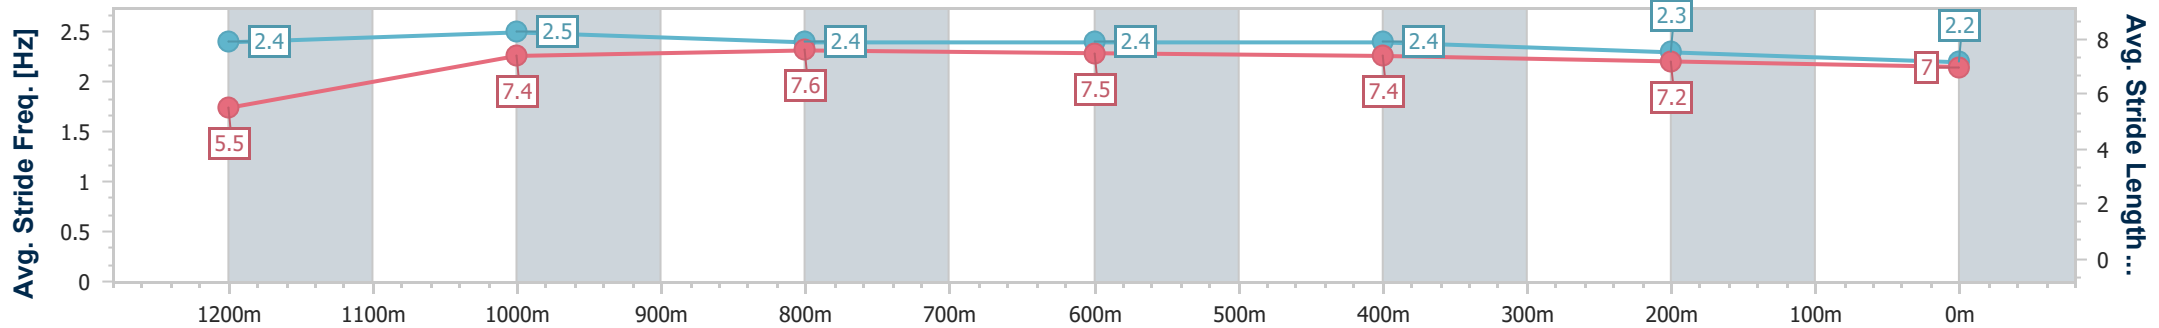

Horse/Jockey Name	Calm Seeker
Final Rank	6
Fastest Section Time (Section)	0:10.93 (1000m)
Top Speed [km/h] (Section)	68.4 (1000m)
Race State	Finished

Ipswich QLD Professional
Race 9: EASTER RACES 10 APRIL Class 4 Handicap - 1350m
17 March 2023 - 17:23
Track Rating: Good 4, Weather: Hot, Rail Position: True Entire Course

Section	Overall	1200m	1000m	800m	600m	400m	200m
Section Times	1:20.72 [6] (0:11.67)	1:09.05 [4] (0:11.00)	0:58.05 [3] (0:10.93)	0:47.12 [3] (0:11.19)	0:35.93 [3] (0:11.54)	0:24.39 [3] (0:11.85)	0:12.54 [3] (0:12.54)
Average Speed [km/h]	46.2	65.6	66.1	64.4	62.7	61.4	57.5
Top Speed [km/h]	63.7	67.0	68.4	65.3	64.8	63.2	59.8
Avg. Dist. to Rail [m]	2.7	2.2	1.6	0.7	1.4	4.9	9.1
Avg. Stride Freq. [Hz]	2.4	2.5	2.4	2.4	2.4	2.3	2.2
Avg. Stride Length [m]	5.5	7.4	7.6	7.5	7.4	7.2	7.0

- [ ] Ranking at each section and finish
- -.-.- No data available at this section
- NA No data available