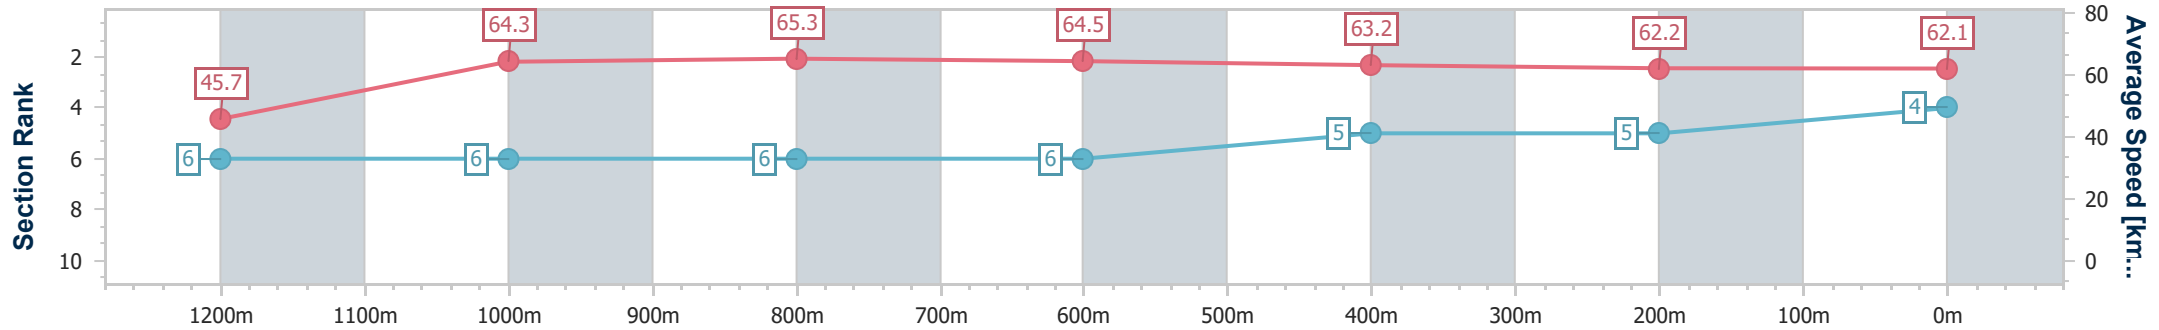

Horse/Jockey Name	
Final Rank	4
Fastest Section Time (Section)	0:11.00 (1000m)
Top Speed [km/h] (Section)	66.9 (1000m)
Race State	Finished

Ipswich QLD Professional
Race 9: EASTER RACES 10 APRIL Class 4 Handicap - 1350m
17 March 2023 - 17:23
Track Rating: Good 4, Weather: Hot, Rail Position: True Entire Course

Section	Overall	1200m	1000m	800m	600m	400m	200m
Section Times	1:19.98 [4] (0:11.83)	1:08.15 [6] (0:11.19)	0:56.96 [6] (0:11.00)	0:45.96 [6] (0:11.12)	0:34.84 [6] (0:11.47)	0:23.37 [5] (0:11.76)	0:11.61 [5] (0:11.61)
Average Speed [km/h]	45.7	64.3	65.3	64.5	63.2	62.2	62.1
Top Speed [km/h]	62.5	66.8	66.9	66.0	64.8	63.6	64.3
Avg. Dist. to Rail [m]	1.6	0.9	1.2	0.5	1.7	4.9	10.4
Avg. Stride Freq. [Hz]	2.1	2.3	2.3	2.3	2.3	2.2	2.2
Avg. Stride Length [m]	6.1	7.7	7.7	7.8	7.7	7.6	7.4

- [ ] Ranking at each section and finish
- -.-.- No data available at this section
- NA No data available