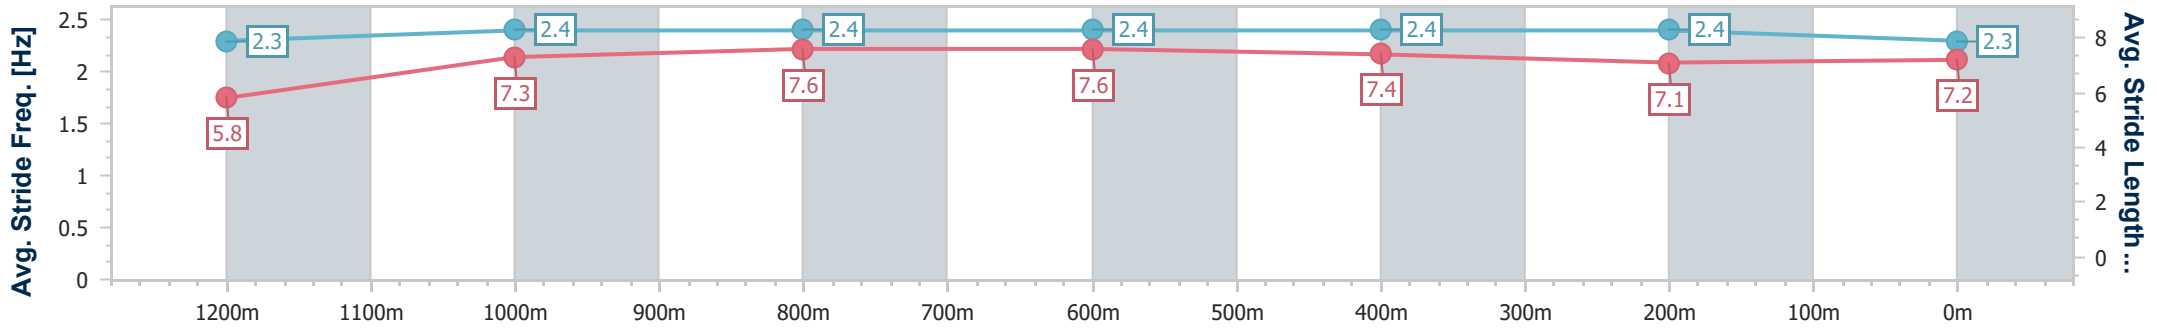

Horse/Jockey Name	Dixon Bay
Final Rank	3
Fastest Section Time (Section)	0:10.90 (1000m)
Top Speed [km/h] (Section)	66.9 (1000m)
Race State	Finished

Ipswich QLD Professional
Race 9: EASTER RACES 10 APRIL Class 4 Handicap - 1350m
17 March 2023 - 17:23
Track Rating: Good 4, Weather: Hot, Rail Position: True Entire Course

Section	Overall	1200m	1000m	800m	600m	400m	200m
Section Times	1:19.97 [3] (0:11.48)	1:08.49 [3] (0:11.12)	0:57.37 [5] (0:10.90)	0:46.47 [4] (0:11.06)	0:35.41 [4] (0:11.51)	0:23.90 [4] (0:11.81)	0:12.09 [4] (0:12.09)
Average Speed [km/h]	47.0	64.7	65.8	64.9	62.9	61.4	59.5
Top Speed [km/h]	62.9	65.7	66.9	66.4	63.9	62.9	60.4
Avg. Dist. to Rail [m]	1.4	1.1	1.4	0.6	1.2	2.5	5.0
Avg. Stride Freq. [Hz]	2.3	2.4	2.4	2.4	2.4	2.4	2.3
Avg. Stride Length [m]	5.8	7.3	7.6	7.6	7.4	7.1	7.2

- [ ] Ranking at each section and finish
- -.-.- No data available at this section
- NA No data available