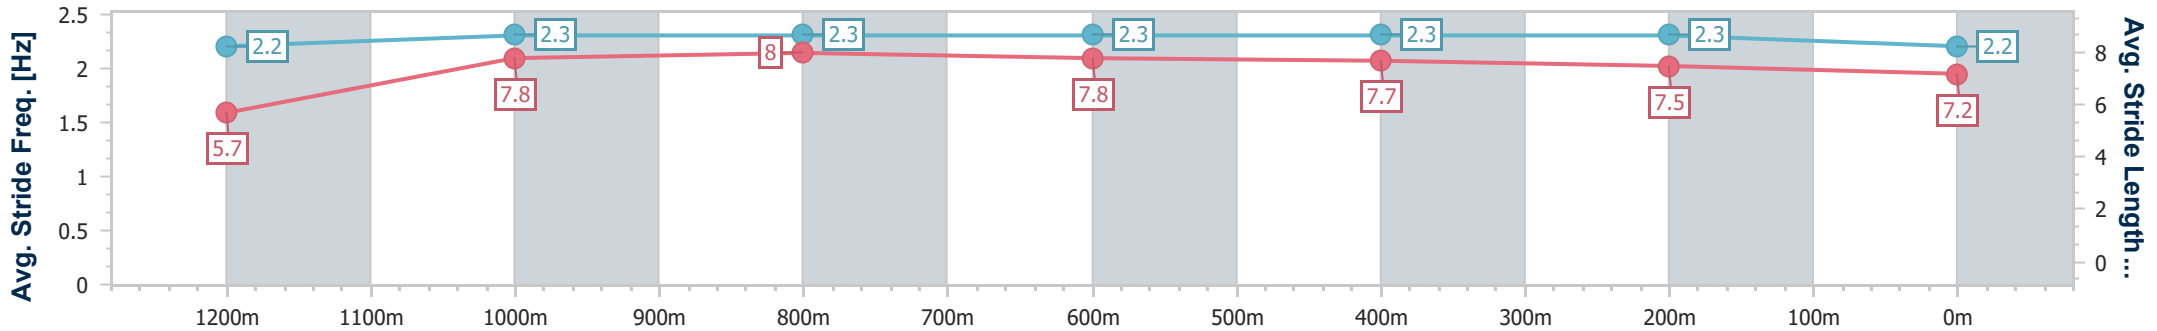

Horse/Jockey Name	Minto's Paradise
Final Rank	5
Fastest Section Time (Section)	0:10.84 (1000m)
Top Speed [km/h] (Section)	67.3 (1000m)
Race State	Finished

Ipswich QLD Professional
Race 9: EASTER RACES 10 APRIL Class 4 Handicap - 1350m
17 March 2023 - 17:23
Track Rating: Good 4, Weather: Hot, Rail Position: True Entire Course

Section	Overall	1200m	1000m	800m	600m	400m	200m
Section Times	1:20.61 [5] (0:12.20)	1:08.41 [8] (0:11.22)	0:57.19 [8] (0:10.84)	0:46.35 [8] (0:11.09)	0:35.26 [8] (0:11.38)	0:23.88 [8] (0:11.64)	0:12.24 [7] (0:12.24)
Average Speed [km/h]	44.3	64.2	66.3	65.1	64.0	62.9	59.0
Top Speed [km/h]	61.1	66.7	67.3	66.4	65.7	64.2	63.5
Avg. Dist. to Rail [m]	4.4	1.5	0.6	0.6	2.7	5.7	9.4
Avg. Stride Freq. [Hz]	2.2	2.3	2.3	2.3	2.3	2.3	2.2
Avg. Stride Length [m]	5.7	7.8	8.0	7.8	7.7	7.5	7.2

- [ ] Ranking at each section and finish
- -.-.- No data available at this section
- NA No data available