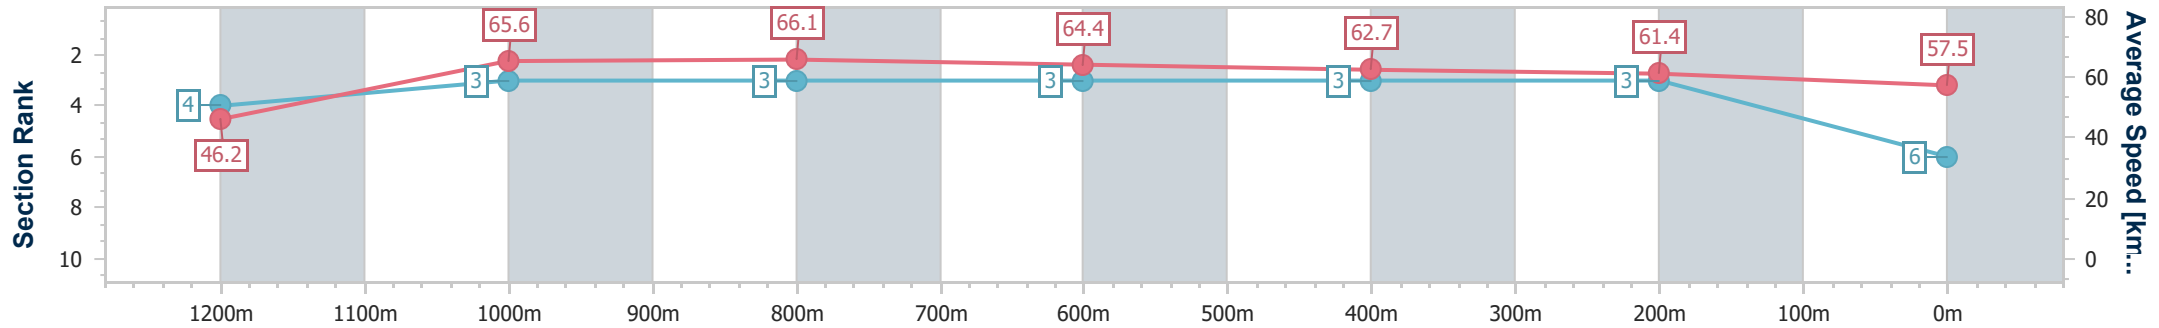

Horse/Jockey Name	Calm Seeker
Final Rank	6
Fastest Section Time (Section)	0:10.93 (1000m)
Top Speed [km/h] (Section)	68.4 (1000m)
Race State	Finished

Ipswich QLD Professional
Race 9: EASTER RACES 10 APRIL Class 4 Handicap - 1350m
17 March 2023 - 17:23
Track Rating: Good 4, Weather: Hot, Rail Position: True Entire Course

Section	Overall	1200m	1000m	800m	600m	400m	200m
Section Times	1:20.72 [6] (0:11.67)	1:09.05 [4] (0:11.00)	0:58.05 [3] (0:10.93)	0:47.12 [3] (0:11.19)	0:35.93 [3] (0:11.54)	0:24.39 [3] (0:11.85)	0:12.54 [3] (0:12.54)
Average Speed [km/h]	46.2	65.6	66.1	64.4	62.7	61.4	57.5
Top Speed [km/h]	63.7	67.0	68.4	65.3	64.8	63.2	59.8
Avg. Dist. to Rail [m]	2.7	2.2	1.6	0.7	1.4	4.9	9.1
Avg. Stride Freq. [Hz]	2.4	2.5	2.4	2.4	2.4	2.3	2.2
Avg. Stride Length [m]	5.5	7.4	7.6	7.5	7.4	7.2	7.0

- [ ] Ranking at each section and finish
- -.-.- No data available at this section
- NA No data available