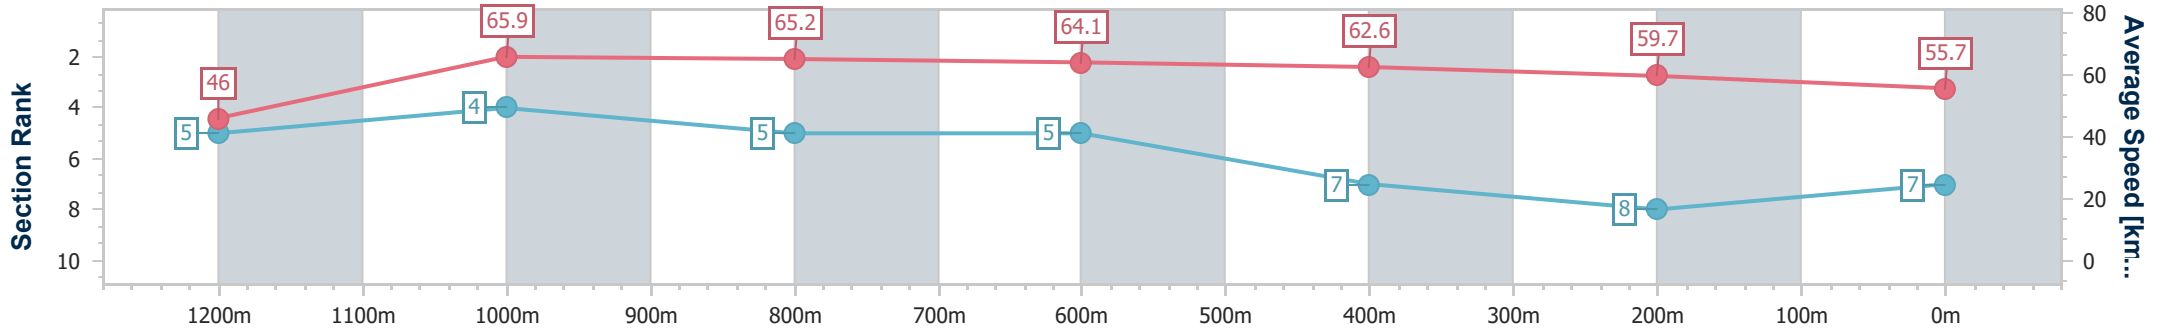

Horse/Jockey Name	Avoca
Final Rank	7
Fastest Section Time (Section)	0:10.94 (1200m)
Top Speed [km/h] (Section)	67.0 (1200m)
Race State	Finished

Ipswich QLD Professional
Race 9: EASTER RACES 10 APRIL Class 4 Handicap - 1350m
17 March 2023 - 17:23
Track Rating: Good 4, Weather: Hot, Rail Position: True Entire Course

Section	Overall	1200m	1000m	800m	600m	400m	200m
Section Times	1:21.63 [7] (0:11.73)	1:09.90 [5] (0:10.94)	0:58.96 [4] (0:11.05)	0:47.91 [5] (0:11.25)	0:36.66 [5] (0:11.56)	0:25.10 [7] (0:12.17)	0:12.93 [8] (0:12.93)
Average Speed [km/h]	46.0	65.9	65.2	64.1	62.6	59.7	55.7
Top Speed [km/h]	64.0	67.0	66.8	64.8	63.7	60.7	58.4
Avg. Dist. to Rail [m]	3.9	2.3	0.7	0.3	1.6	3.2	6.1
Avg. Stride Freq. [Hz]	2.2	2.4	2.4	2.3	2.3	2.3	2.2
Avg. Stride Length [m]	5.9	7.5	7.6	7.6	7.4	7.3	7.1

- [ ] Ranking at each section and finish
- -.-.- No data available at this section
- NA No data available