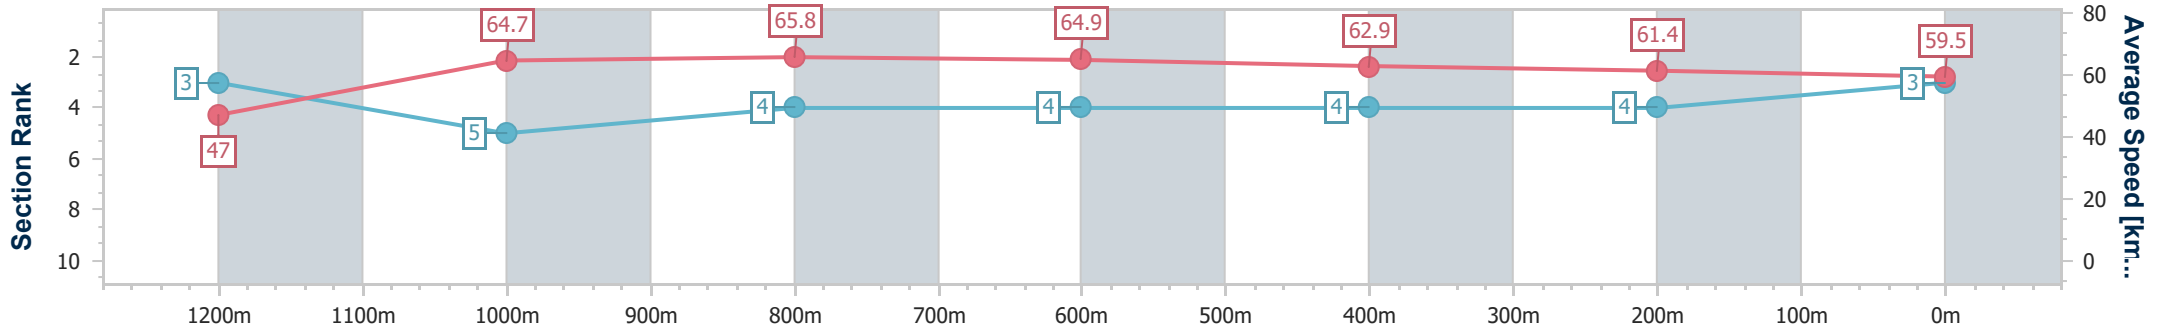

Horse/Jockey Name	Dixon Bay
Final Rank	3
Fastest Section Time (Section)	0:10.90 (1000m)
Top Speed [km/h] (Section)	66.9 (1000m)
Race State	Finished

Ipswich QLD Professional
Race 9: EASTER RACES 10 APRIL Class 4 Handicap - 1350m
17 March 2023 - 17:23
Track Rating: Good 4, Weather: Hot, Rail Position: True Entire Course

Section	Overall	1200m	1000m	800m	600m	400m	200m
Section Times	1:19.97 [3] (0:11.48)	1:08.49 [3] (0:11.12)	0:57.37 [5] (0:10.90)	0:46.47 [4] (0:11.06)	0:35.41 [4] (0:11.51)	0:23.90 [4] (0:11.81)	0:12.09 [4] (0:12.09)
Average Speed [km/h]	47.0	64.7	65.8	64.9	62.9	61.4	59.5
Top Speed [km/h]	62.9	65.7	66.9	66.4	63.9	62.9	60.4
Avg. Dist. to Rail [m]	1.4	1.1	1.4	0.6	1.2	2.5	5.0
Avg. Stride Freq. [Hz]	2.3	2.4	2.4	2.4	2.4	2.4	2.3
Avg. Stride Length [m]	5.8	7.3	7.6	7.6	7.4	7.1	7.2

- [ ] Ranking at each section and finish
- -.-.- No data available at this section
- NA No data available