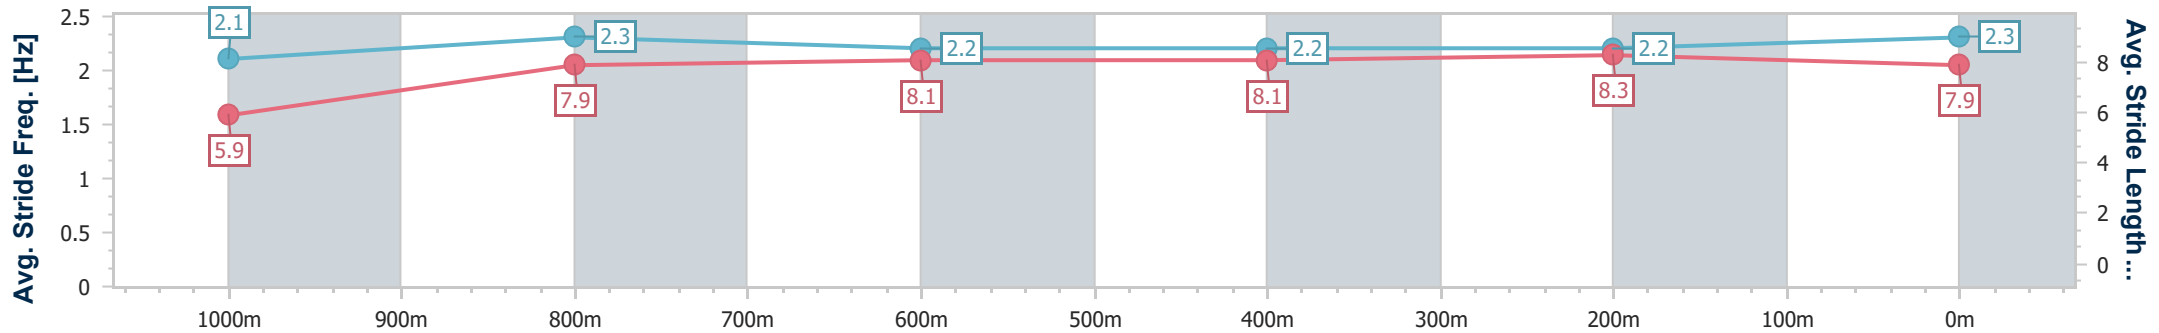

Doomben QLD Professional
Race 6: EUREKA STUD MILITARY ROSE PLATE - 1110m
 18 March 2023 - 15:10
 Track Rating: Soft 5, Weather: Fine, Rail Position: +1.5m Entire Course

BRISBANE
RACING CLUB

Section	Overall	1000m	800m	600m	400m	200m
Section Times	1:03.10 [1] (0:08.68)	0:54.42 [6] (0:10.70)	0:43.72 [7] (0:11.03)	0:32.69 [8] (0:10.95)	0:21.74 [8] (0:10.69)	0:11.05 [6] (0:11.05)
Average Speed [km/h]	45.4	67.6	65.6	66.0	67.4	65.2
Top Speed [km/h]	66.6	68.5	66.6	66.6	69.0	68.8
Avg. Dist. to Rail [m]	5.8	1.6	1.3	0.6	0.7	0.2
Avg. Stride Freq. [Hz]	2.1	2.3	2.2	2.2	2.2	2.3
Avg. Stride Length [m]	5.9	7.9	8.1	8.1	8.3	7.9