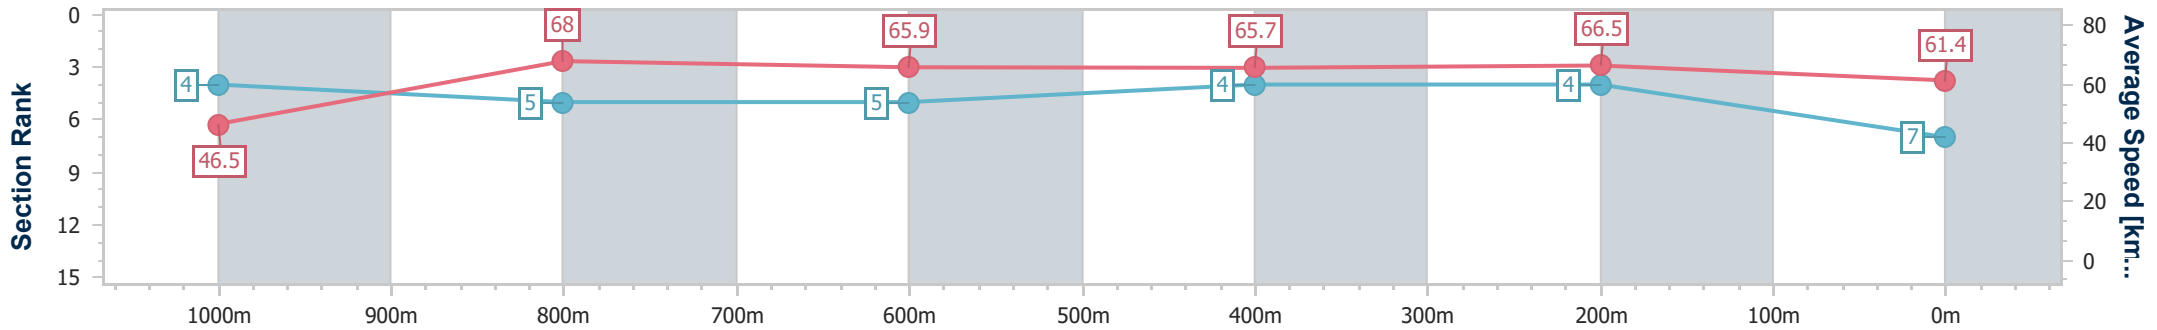

Doomben QLD Professional

Race 6: EUREKA STUD MILITARY ROSE PLATE - 1110m

18 March 2023 - 15:10

Track Rating: Soft 5, Weather: Fine, Rail Position: +1.5m Entire Course

BRISBANE RACING CLUB

Section	Overall	1000m	800m	600m	400m	200m
Section Times	1:03.64 [7] (0:08.53)	0:55.11 [4] (0:10.62)	0:44.49 [5] (0:10.95)	0:33.54 [5] (0:10.98)	0:22.56 [4] (0:10.81)	0:11.75 [4] (0:11.75)
Average Speed [km/h]	46.5	68.0	65.9	65.7	66.5	61.4
Top Speed [km/h]	65.6	70.1	68.2	66.8	67.4	65.3
Avg. Dist. to Rail [m]	3.8	1.5	0.7	0.3	1.3	4.0
Avg. Stride Freq. [Hz]	2.3	2.5	2.4	2.4	2.5	2.4
Avg. Stride Length [m]	5.6	7.6	7.6	7.6	7.4	7.0