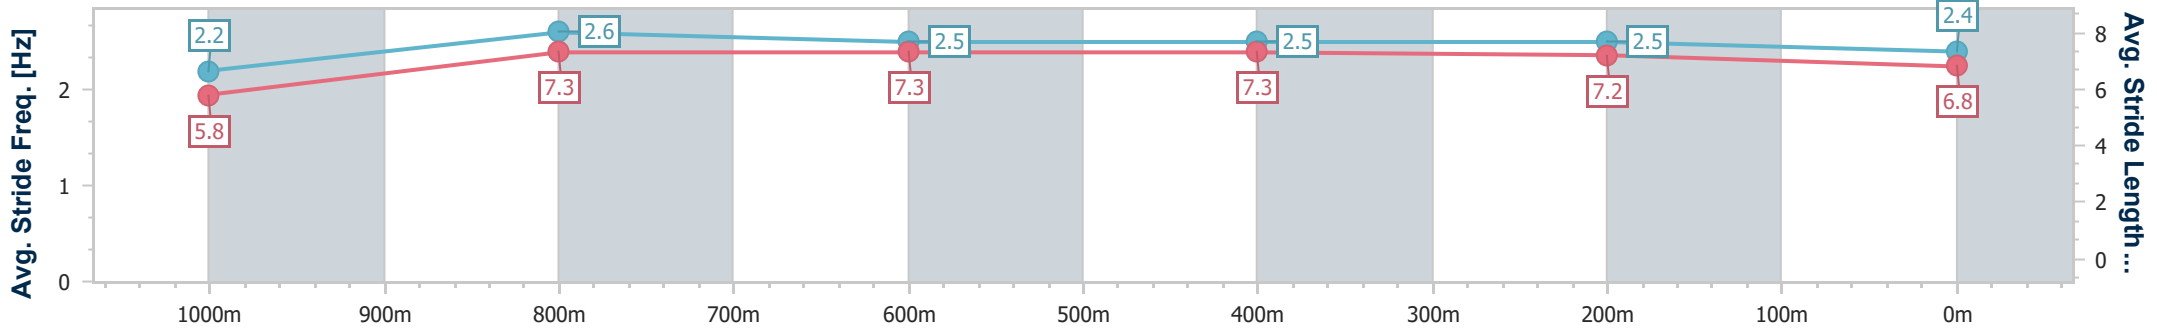

Doomben QLD Professional

Race 6: EUREKA STUD MILITARY ROSE PLATE - 1110m

18 March 2023 - 15:10

Track Rating: Soft 5, Weather: Fine, Rail Position: +1.5m Entire Course

BRISBANE RACING CLUB

Section	Overall	1000m	800m	600m	400m	200m
Section Times	1:04.03 [9] (0:08.34)	0:55.69 [1] (0:10.46)	0:45.23 [1] (0:10.87)	0:34.36 [1] (0:10.95)	0:23.41 [1] (0:11.05)	0:12.36 [2] (0:12.36)
Average Speed [km/h]	47.4	68.9	66.3	65.8	64.9	58.3
Top Speed [km/h]	67.9	70.7	67.3	66.6	66.1	63.0
Avg. Dist. to Rail [m]	6.1	1.4	0.2	0.4	1.5	2.0
Avg. Stride Freq. [Hz]	2.2	2.6	2.5	2.5	2.5	2.4
Avg. Stride Length [m]	5.8	7.3	7.3	7.3	7.2	6.8

- [] Ranking at each section and finish
- .-.- No data available at this section
- NA No data available

Horse/Jockey Name	Delyth
Final Rank	10
Fastest Section Time (Section)	0:08.68 (Overall)
Top Speed [km/h] (Section)	70.7 (1000m)
Race State	Finished