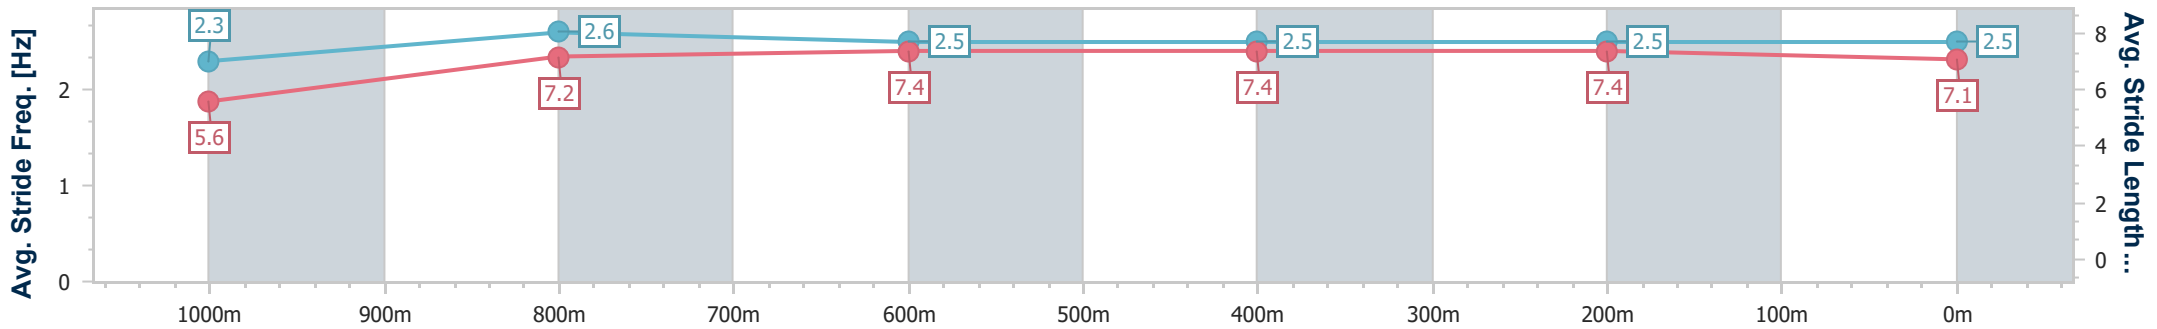

Horse/Jockey Name	Fetch
Final Rank	4
Fastest Section Time (Section)	0:08.52 (Overall)
Top Speed [km/h] (Section)	69.6 (1000m)
Race State	Finished

Doomben QLD Professional
Race 6: EUREKA STUD MILITARY ROSE PLATE - 1110m

18 March 2023 - 15:10
Track Rating: Soft 5, Weather: Fine, Rail Position: +1.5m Entire Course

BRISBANE RACING CLUB

Section	Overall	1000m	800m	600m	400m	200m
Section Times	1:03.43 [4] (0:08.52)	0:54.91 [3] (0:10.59)	0:44.32 [3] (0:10.98)	0:33.34 [4] (0:11.01)	0:22.33 [3] (0:10.78)	0:11.55 [3] (0:11.55)
Average Speed [km/h]	46.5	68.0	65.5	65.0	66.6	62.2
Top Speed [km/h]	66.2	69.6	66.6	66.1	67.5	65.7
Avg. Dist. to Rail [m]	1.3	0.5	0.4	1.1	0.9	1.6
Avg. Stride Freq. [Hz]	2.3	2.6	2.5	2.5	2.5	2.5
Avg. Stride Length [m]	5.6	7.2	7.4	7.4	7.4	7.1

- [ ] Ranking at each section and finish
- -.-.- No data available at this section
- NA No data available