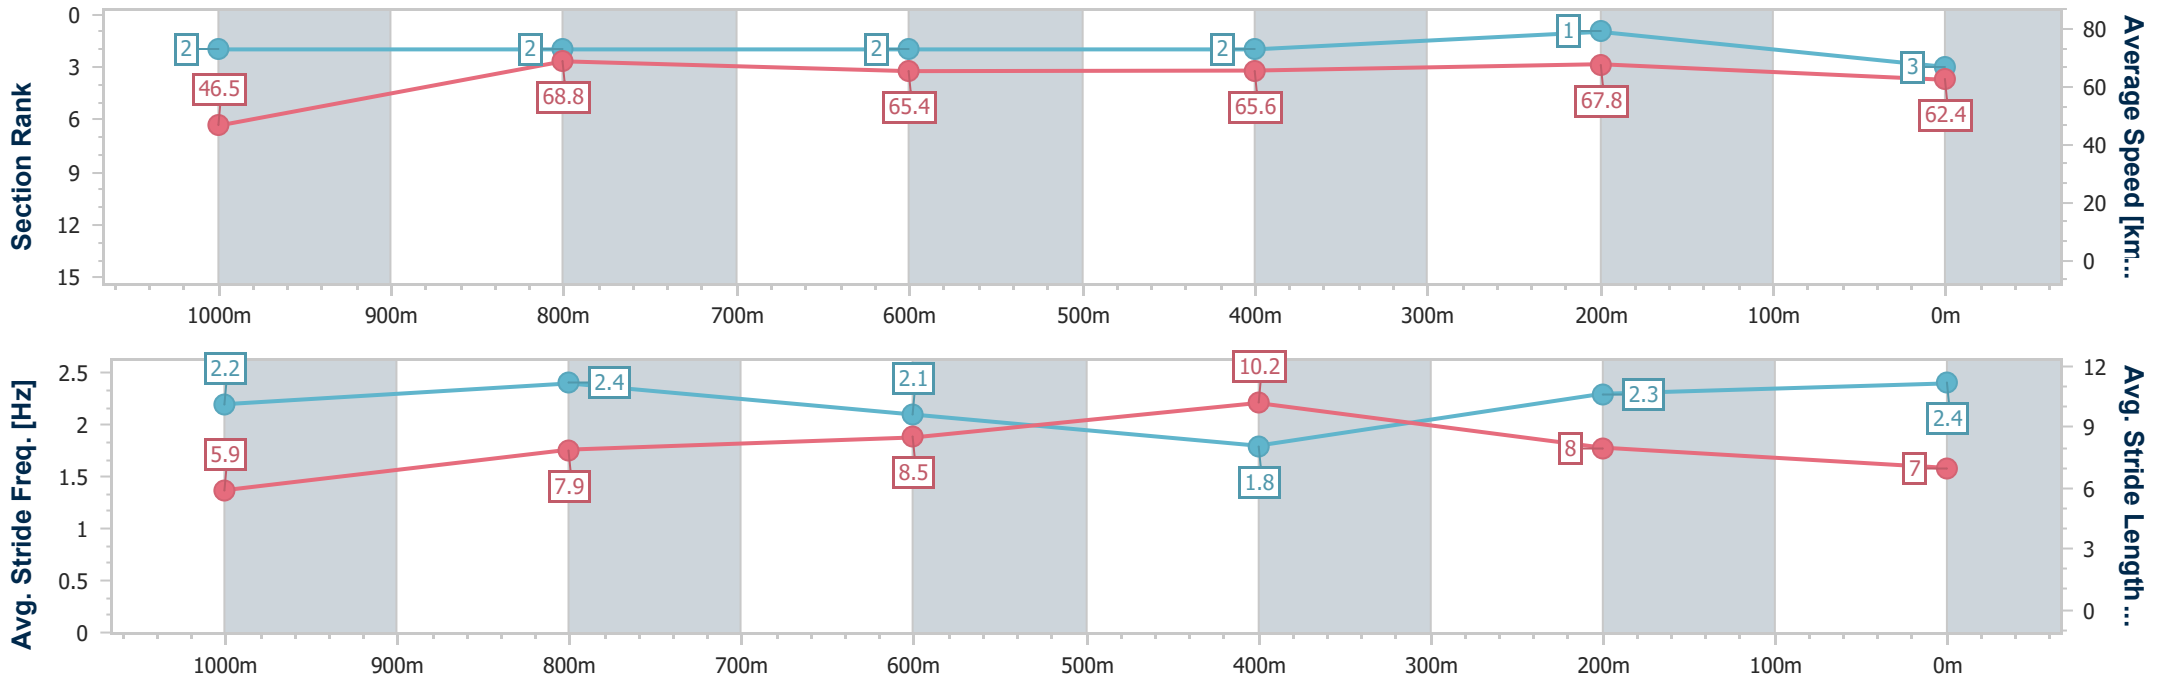

Doomben QLD Professional

Race 6: EUREKA STUD MILITARY ROSE PLATE - 1110m

18 March 2023 - 15:10

Track Rating: Soft 5, Weather: Fine, Rail Position: +1.5m Entire Course

BRISBANE RACING CLUB

Section	Overall	1000m	800m	600m	400m	200m
Section Times	1:03.36 [3] (0:08.55)	0:54.81 [2] (0:10.51)	0:44.30 [2] (0:11.08)	0:33.22 [2] (0:11.04)	0:22.18 [2] (0:10.61)	0:11.57 [1] (0:11.57)
Average Speed [km/h]	46.5	68.8	65.4	65.6	67.8	62.4
Top Speed [km/h]	69.8	71.3	68.6	67.7	69.6	67.0
Avg. Dist. to Rail [m]	10.4	3.9	1.2	1.3	0.6	0.8
Avg. Stride Freq. [Hz]	2.2	2.4	2.1	1.8	2.3	2.4
Avg. Stride Length [m]	5.9	7.9	8.5	10.2	8.0	7.0

- [] Ranking at each section and finish
- .-.- No data available at this section
- NA No data available

Horse/Jockey Name	Fetch
Final Rank	4
Fastest Section Time (Section)	0:08.52 (Overall)
Top Speed [km/h] (Section)	69.6 (1000m)
Race State	Finished