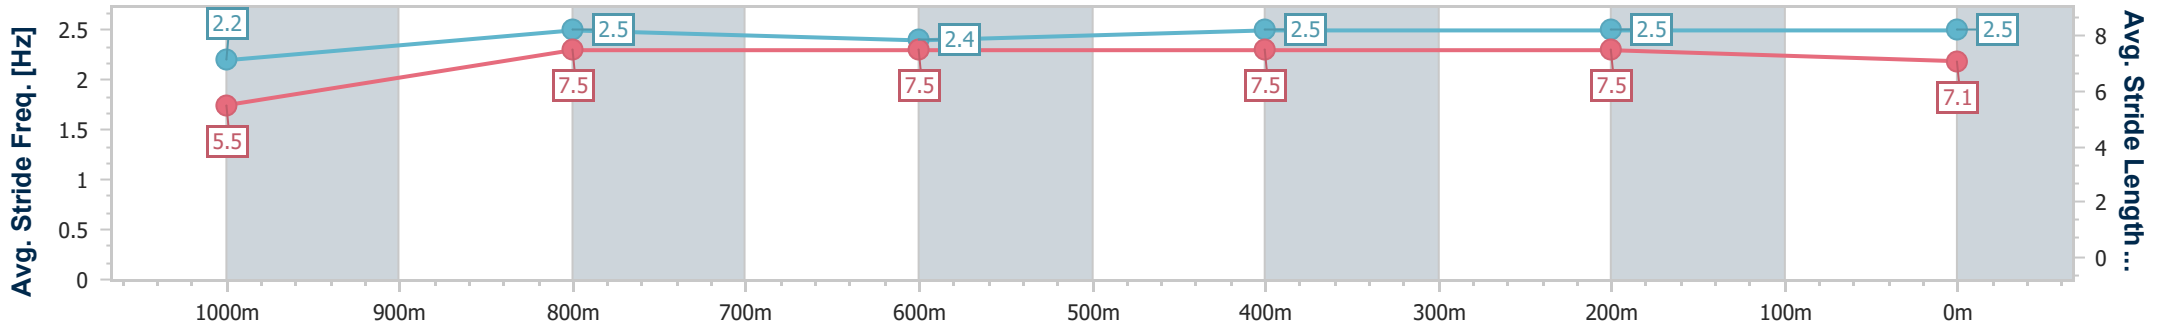

Doomben QLD Professional

Race 6: EUREKA STUD MILITARY ROSE PLATE - 1110m

18 March 2023 - 15:10

Track Rating: Soft 5, Weather: Fine, Rail Position: +1.5m Entire Course

BRISBANE RACING CLUB

Section	Overall	1000m	800m	600m	400m	200m
Section Times	1:03.62 [6] (0:08.91)	0:54.71 [9] (0:10.68)	0:44.03 [9] (0:10.94)	0:33.09 [10] (0:10.94)	0:22.15 [9] (0:10.67)	0:11.48 [7] (0:11.48)
Average Speed [km/h]	44.5	67.6	66.3	66.7	67.8	62.9
Top Speed [km/h]	65.3	69.4	67.8	68.1	68.4	66.7
Avg. Dist. to Rail [m]	8.6	1.7	1.5	2.4	4.8	7.9
Avg. Stride Freq. [Hz]	2.2	2.5	2.4	2.5	2.5	2.5
Avg. Stride Length [m]	5.5	7.5	7.5	7.5	7.5	7.1