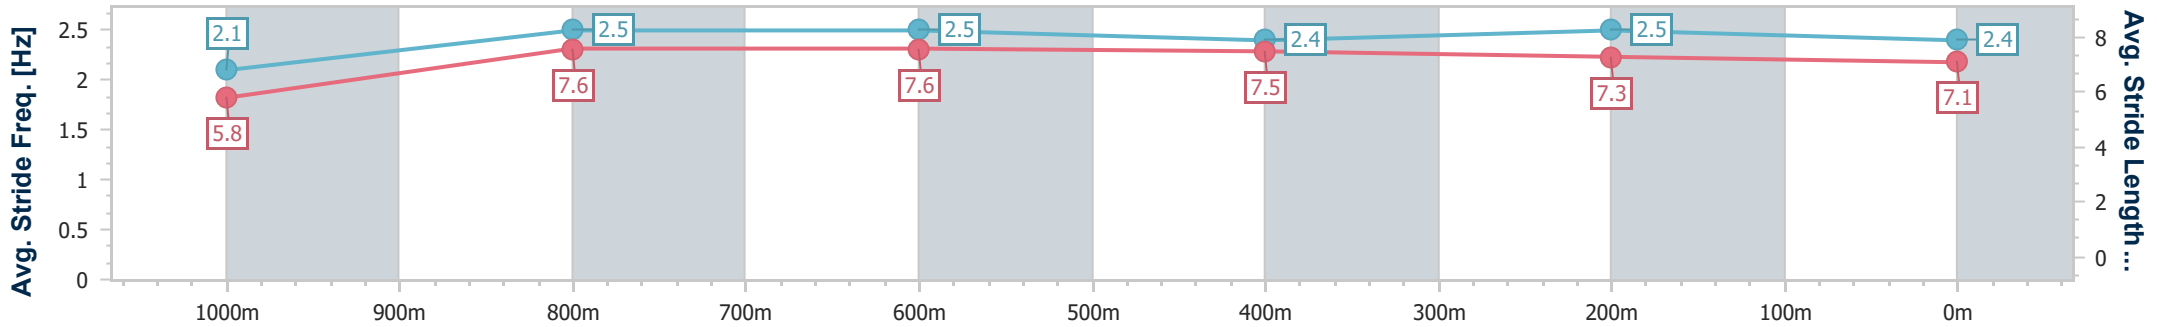

Doomben QLD Professional

Race 6: EUREKA STUD MILITARY ROSE PLATE - 1110m

18 March 2023 - 15:10

Track Rating: Soft 5, Weather: Fine, Rail Position: +1.5m Entire Course

BRISBANE RACING CLUB

Section	Overall	1000m	800m	600m	400m	200m
Section Times	1:03.93 [8] (0:09.21)	0:54.72 [10] (0:10.57)	0:44.15 [10] (0:10.74)	0:33.41 [9] (0:10.98)	0:22.43 [9] (0:10.89)	0:11.54 [9] (0:11.54)
Average Speed [km/h]	43.2	68.1	67.0	65.3	65.8	62.5
Top Speed [km/h]	65.1	68.9	68.7	66.2	66.8	65.0
Avg. Dist. to Rail [m]	8.3	1.1	0.4	0.7	1.0	0.5
Avg. Stride Freq. [Hz]	2.1	2.5	2.5	2.4	2.5	2.4
Avg. Stride Length [m]	5.8	7.6	7.6	7.5	7.3	7.1