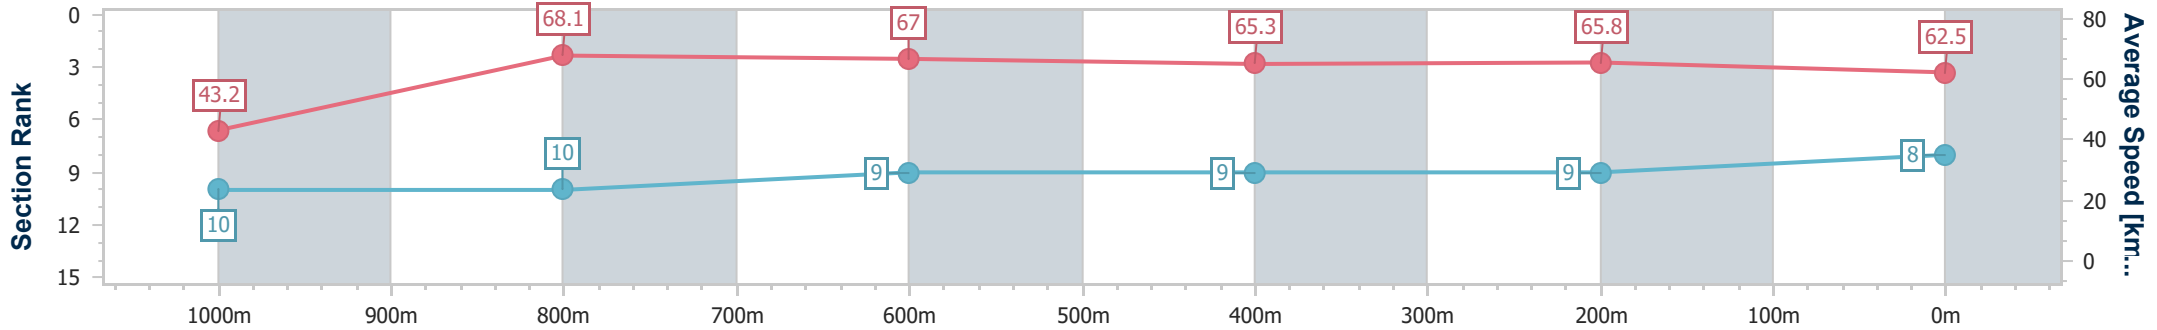

Doomben QLD Professional

Race 6: EUREKA STUD MILITARY ROSE PLATE - 1110m

18 March 2023 - 15:10

Track Rating: Soft 5, Weather: Fine, Rail Position: +1.5m Entire Course

BRISBANE RACING CLUB

Section	Overall	1000m	800m	600m	400m	200m
Section Times	1:03.93 [8] (0:09.21)	0:54.72 [10] (0:10.57)	0:44.15 [10] (0:10.74)	0:33.41 [9] (0:10.98)	0:22.43 [9] (0:10.89)	0:11.54 [9] (0:11.54)
Average Speed [km/h]	43.2	68.1	67.0	65.3	65.8	62.5
Top Speed [km/h]	65.1	68.9	68.7	66.2	66.8	65.0
Avg. Dist. to Rail [m]	8.3	1.1	0.4	0.7	1.0	0.5
Avg. Stride Freq. [Hz]	2.1	2.5	2.5	2.4	2.5	2.4
Avg. Stride Length [m]	5.8	7.6	7.6	7.5	7.3	7.1