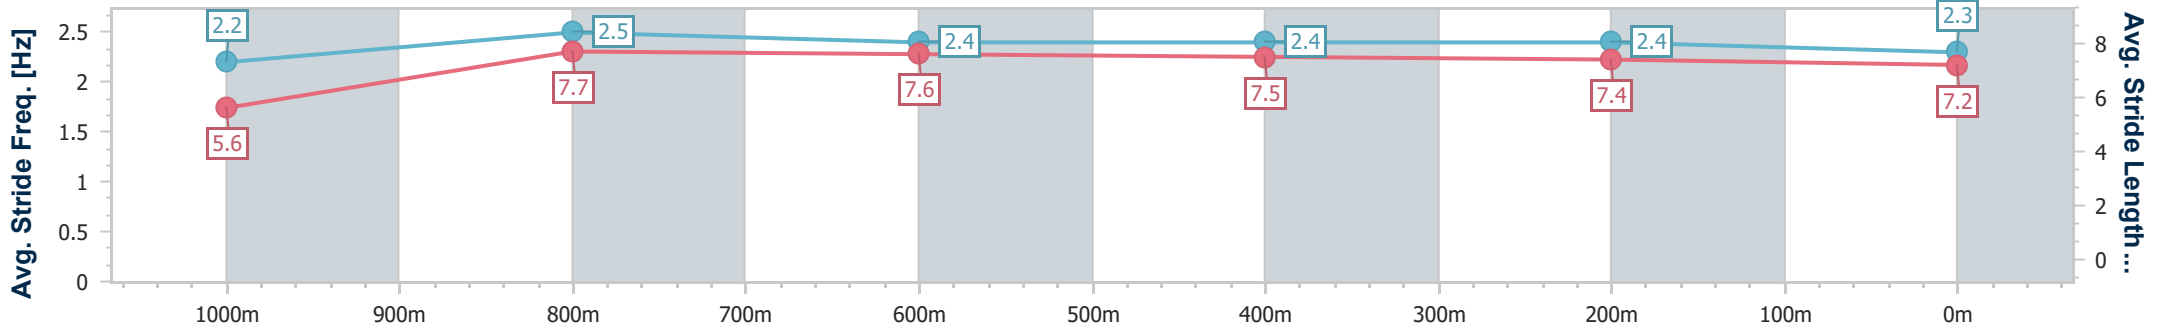

Horse/Jockey Name	Delyth
Final Rank	10
Fastest Section Time (Section)	0:08.68 (Overall)
Top Speed [km/h] (Section)	70.7 (1000m)
Race State	Finished

Doomben QLD Professional
Race 6: EUREKA STUD MILITARY ROSE PLATE - 1110m
18 March 2023 - 15:10
Track Rating: Soft 5, Weather: Fine, Rail Position: +1.5m Entire Course

BRISBANE
RACING CLUB

Section	Overall	1000m	800m	600m	400m	200m
Section Times	1:04.95 [10] (0:08.68)	0:56.27 [5] (0:10.45)	0:45.82 [4] (0:10.92)	0:34.90 [3] (0:11.19)	0:23.71 [5] (0:11.24)	0:12.47 [10] (0:12.47)
Average Speed [km/h]	45.7	69.1	66.7	65.1	64.4	57.8
Top Speed [km/h]	65.8	70.7	68.5	66.2	65.2	63.3
Avg. Dist. to Rail [m]	7.6	2.5	2.4	2.2	3.4	3.6
Avg. Stride Freq. [Hz]	2.2	2.5	2.4	2.4	2.4	2.3
Avg. Stride Length [m]	5.6	7.7	7.6	7.5	7.4	7.2

- [ ] Ranking at each section and finish
- -.-.- No data available at this section
- NA No data available