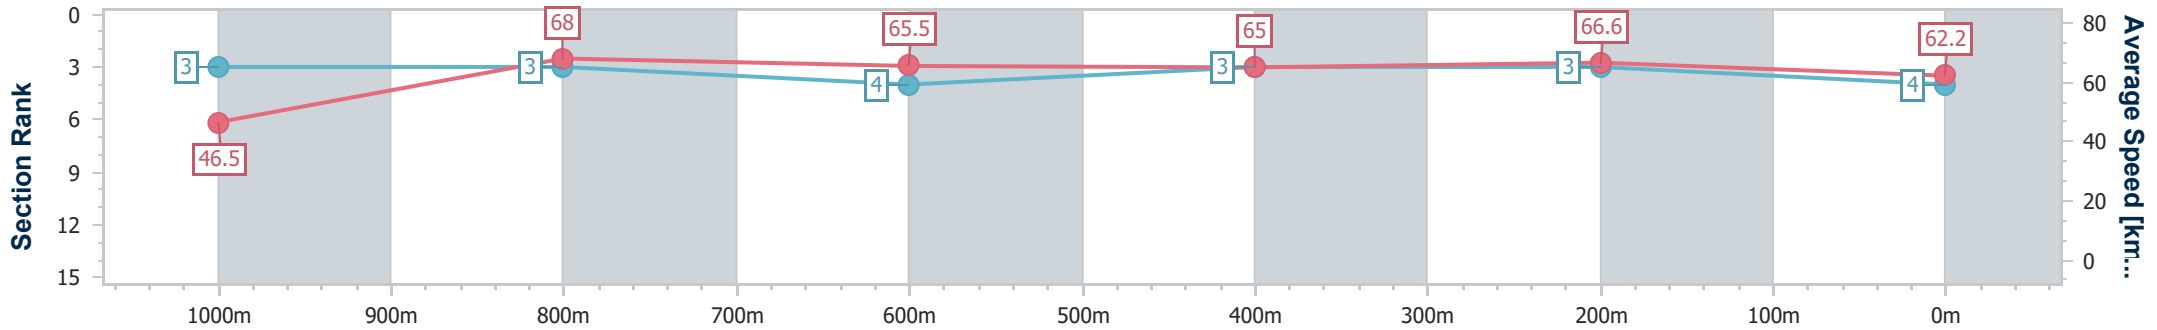

Horse/Jockey Name	Fetch
Final Rank	4
Fastest Section Time (Section)	0:08.52 (Overall)
Top Speed [km/h] (Section)	69.6 (1000m)
Race State	Finished

Doomben QLD Professional
Race 6: EUREKA STUD MILITARY ROSE PLATE - 1110m

18 March 2023 - 15:10
Track Rating: Soft 5, Weather: Fine, Rail Position: +1.5m Entire Course

BRISBANE RACING CLUB

Section	Overall	1000m	800m	600m	400m	200m
Section Times	1:03.43 [4] (0:08.52)	0:54.91 [3] (0:10.59)	0:44.32 [3] (0:10.98)	0:33.34 [4] (0:11.01)	0:22.33 [3] (0:10.78)	0:11.55 [3] (0:11.55)
Average Speed [km/h]	46.5	68.0	65.5	65.0	66.6	62.2
Top Speed [km/h]	66.2	69.6	66.6	66.1	67.5	65.7
Avg. Dist. to Rail [m]	1.3	0.5	0.4	1.1	0.9	1.6
Avg. Stride Freq. [Hz]	2.3	2.6	2.5	2.5	2.5	2.5
Avg. Stride Length [m]	5.6	7.2	7.4	7.4	7.4	7.1

- [ ] Ranking at each section and finish
- -.-.- No data available at this section
- NA No data available