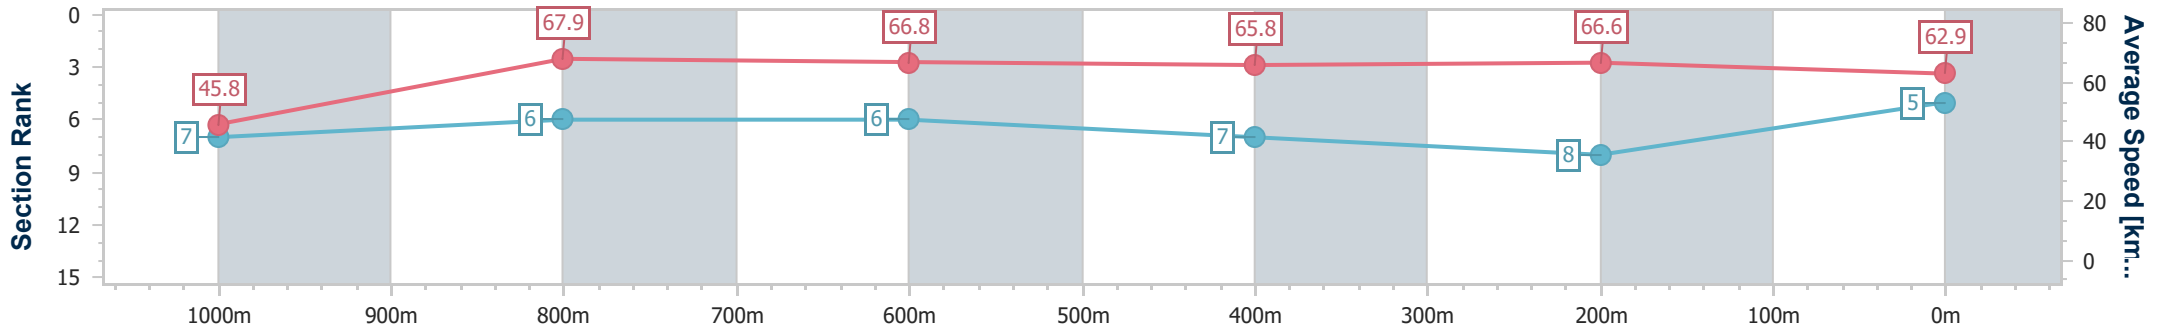

Doomben QLD Professional

Race 6: EUREKA STUD MILITARY ROSE PLATE - 1110m

18 March 2023 - 15:10

Track Rating: Soft 5, Weather: Fine, Rail Position: +1.5m Entire Course

BRISBANE RACING CLUB

Section	Overall	1000m	800m	600m	400m	200m
Section Times	1:03.59 [5] (0:08.68)	0:54.91 [7] (0:10.65)	0:44.26 [6] (0:10.88)	0:33.38 [6] (0:11.10)	0:22.28 [7] (0:10.84)	0:11.44 [8] (0:11.44)
Average Speed [km/h]	45.8	67.9	66.8	65.8	66.6	62.9
Top Speed [km/h]	64.6	69.7	67.9	66.7	67.4	66.4
Avg. Dist. to Rail [m]	4.8	1.8	2.2	2.5	2.7	5.5
Avg. Stride Freq. [Hz]	2.4	2.7	2.6	2.6	2.6	2.6
Avg. Stride Length [m]	5.3	7.0	7.0	7.1	7.0	6.9