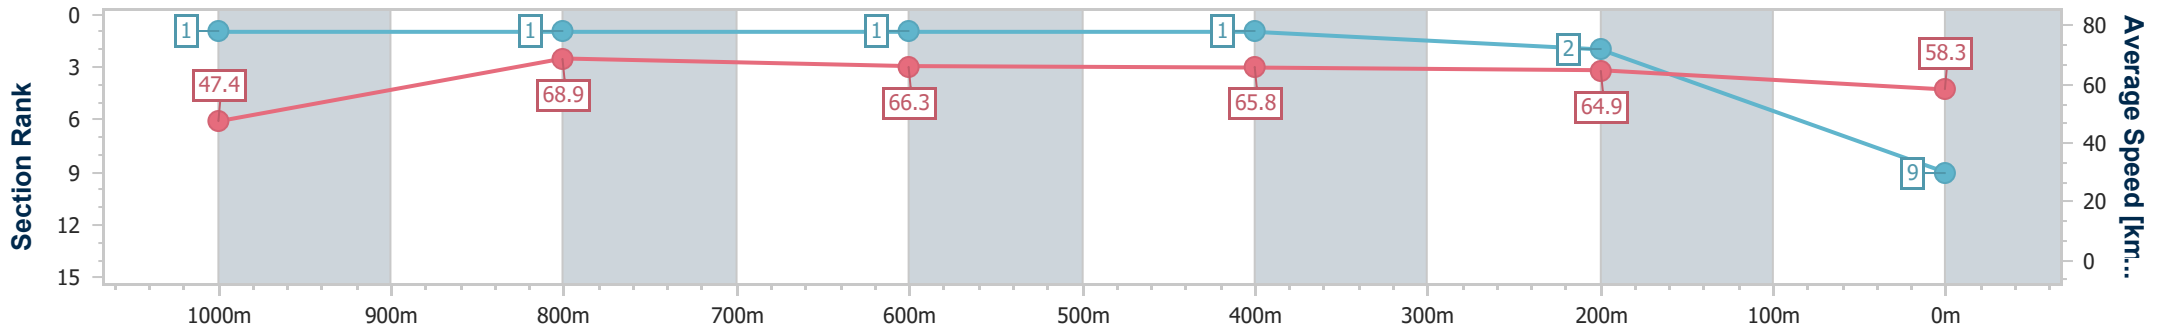

Doomben QLD Professional

Race 6: EUREKA STUD MILITARY ROSE PLATE - 1110m

18 March 2023 - 15:10

Track Rating: Soft 5, Weather: Fine, Rail Position: +1.5m Entire Course

BRISBANE RACING CLUB

Section	Overall	1000m	800m	600m	400m	200m
Section Times	1:04.03 [9] (0:08.34)	0:55.69 [1] (0:10.46)	0:45.23 [1] (0:10.87)	0:34.36 [1] (0:10.95)	0:23.41 [1] (0:11.05)	0:12.36 [2] (0:12.36)
Average Speed [km/h]	47.4	68.9	66.3	65.8	64.9	58.3
Top Speed [km/h]	67.9	70.7	67.3	66.6	66.1	63.0
Avg. Dist. to Rail [m]	6.1	1.4	0.2	0.4	1.5	2.0
Avg. Stride Freq. [Hz]	2.2	2.6	2.5	2.5	2.5	2.4
Avg. Stride Length [m]	5.8	7.3	7.3	7.3	7.2	6.8

- [] Ranking at each section and finish
- .-.- No data available at this section
- NA No data available

Horse/Jockey Name	Delyth
Final Rank	10
Fastest Section Time (Section)	0:08.68 (Overall)
Top Speed [km/h] (Section)	70.7 (1000m)
Race State	Finished