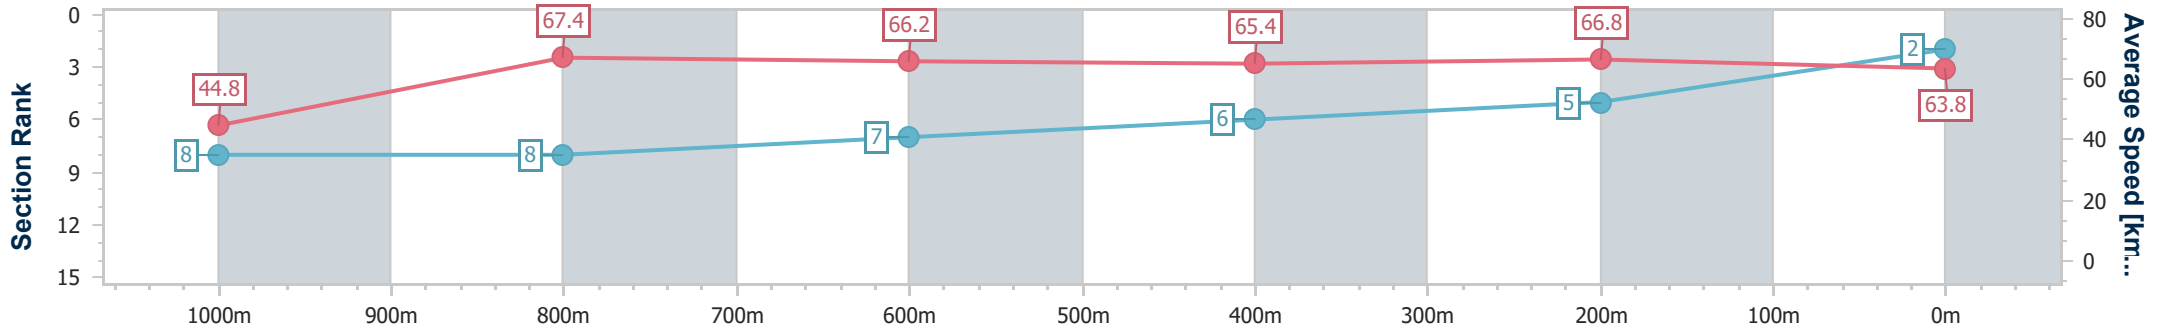

Doomben QLD Professional

Race 6: EUREKA STUD MILITARY ROSE PLATE - 1110m

18 March 2023 - 15:10

Track Rating: Soft 5, Weather: Fine, Rail Position: +1.5m Entire Course

BRISBANE RACING CLUB

Section	Overall	1000m	800m	600m	400m	200m
Section Times	1:03.28 [2] (0:08.83)	0:54.45 [8] (0:10.67)	0:43.78 [8] (0:10.78)	0:33.00 [7] (0:10.95)	0:22.05 [6] (0:10.78)	0:11.27 [5] (0:11.27)
Average Speed [km/h]	44.8	67.4	66.2	65.4	66.8	63.8
Top Speed [km/h]	65.7	68.7	66.8	66.6	67.5	66.4
Avg. Dist. to Rail [m]	2.0	0.5	1.4	1.3	2.2	4.9
Avg. Stride Freq. [Hz]	2.3	2.7	2.6	2.6	2.6	2.6
Avg. Stride Length [m]	5.4	6.6	6.6	6.6	6.8	6.6