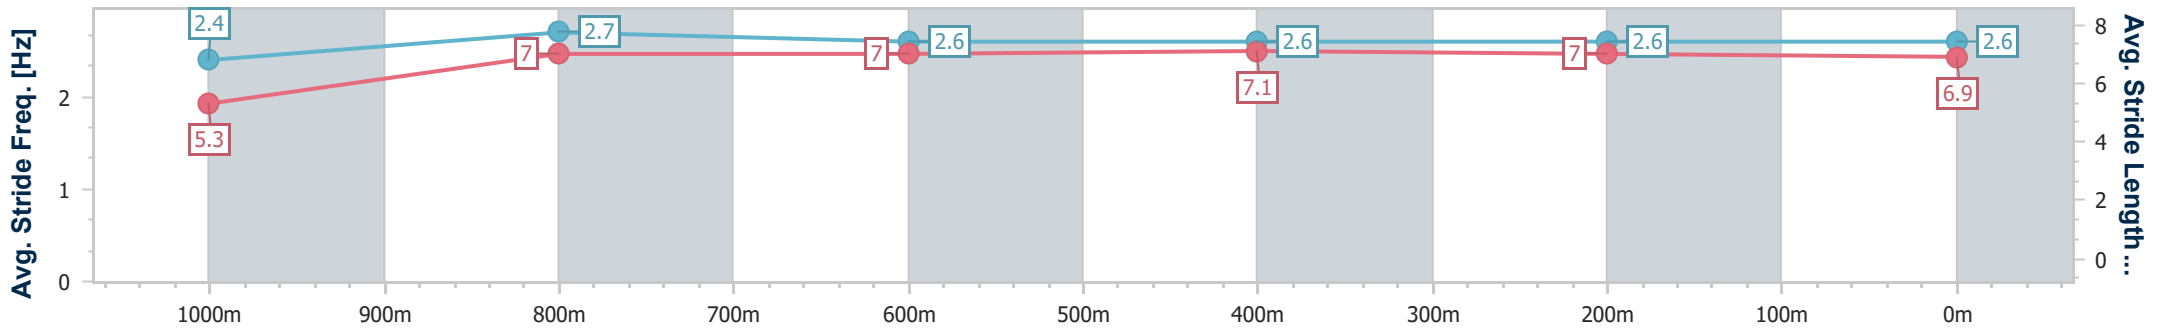

Doomben QLD Professional

Race 6: EUREKA STUD MILITARY ROSE PLATE - 1110m

18 March 2023 - 15:10

Track Rating: Soft 5, Weather: Fine, Rail Position: +1.5m Entire Course

BRISBANE RACING CLUB

Section	Overall	1000m	800m	600m	400m	200m
Section Times	1:03.59 [5] (0:08.68)	0:54.91 [7] (0:10.65)	0:44.26 [6] (0:10.88)	0:33.38 [6] (0:11.10)	0:22.28 [7] (0:10.84)	0:11.44 [8] (0:11.44)
Average Speed [km/h]	45.8	67.9	66.8	65.8	66.6	62.9
Top Speed [km/h]	64.6	69.7	67.9	66.7	67.4	66.4
Avg. Dist. to Rail [m]	4.8	1.8	2.2	2.5	2.7	5.5
Avg. Stride Freq. [Hz]	2.4	2.7	2.6	2.6	2.6	2.6
Avg. Stride Length [m]	5.3	7.0	7.0	7.1	7.0	6.9