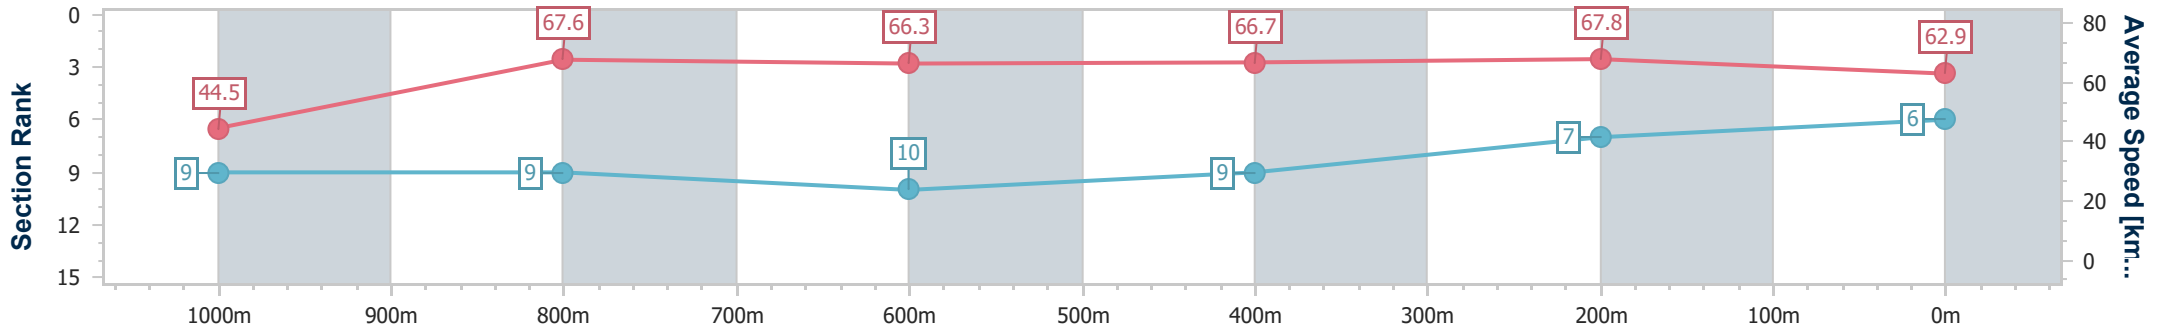

Doomben QLD Professional

Race 6: EUREKA STUD MILITARY ROSE PLATE - 1110m

18 March 2023 - 15:10

Track Rating: Soft 5, Weather: Fine, Rail Position: +1.5m Entire Course

BRISBANE RACING CLUB

Section	Overall	1000m	800m	600m	400m	200m
Section Times	1:03.62 [6] (0:08.91)	0:54.71 [9] (0:10.68)	0:44.03 [9] (0:10.94)	0:33.09 [10] (0:10.94)	0:22.15 [9] (0:10.67)	0:11.48 [7] (0:11.48)
Average Speed [km/h]	44.5	67.6	66.3	66.7	67.8	62.9
Top Speed [km/h]	65.3	69.4	67.8	68.1	68.4	66.7
Avg. Dist. to Rail [m]	8.6	1.7	1.5	2.4	4.8	7.9
Avg. Stride Freq. [Hz]	2.2	2.5	2.4	2.5	2.5	2.5
Avg. Stride Length [m]	5.5	7.5	7.5	7.5	7.5	7.1