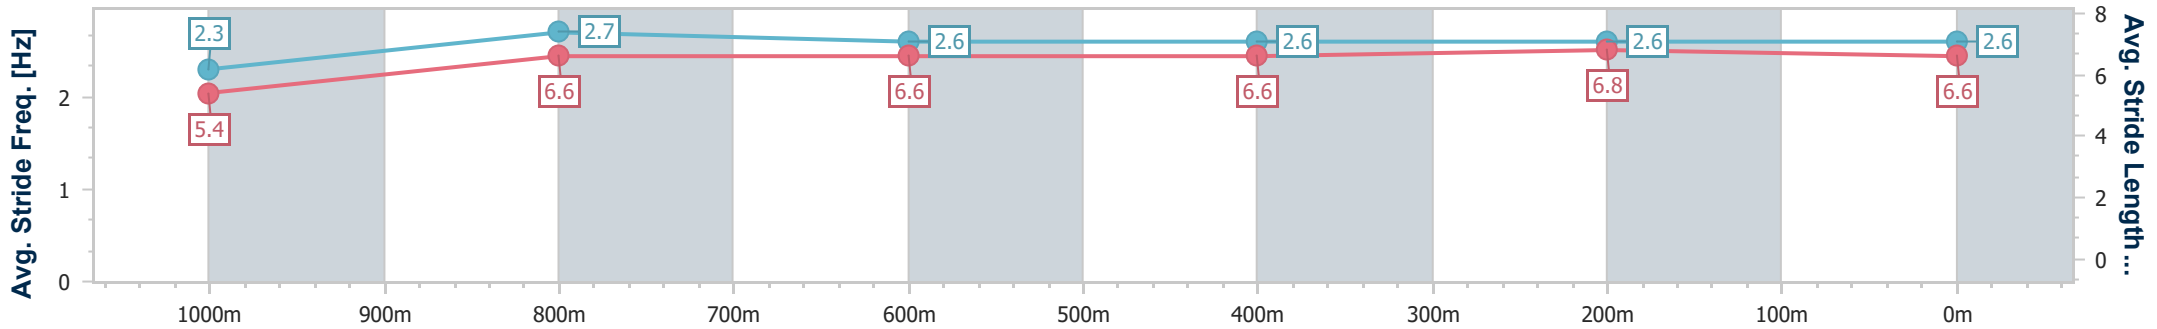

Doomben QLD Professional

Race 6: EUREKA STUD MILITARY ROSE PLATE - 1110m

18 March 2023 - 15:10

Track Rating: Soft 5, Weather: Fine, Rail Position: +1.5m Entire Course

BRISBANE RACING CLUB

Section	Overall	1000m	800m	600m	400m	200m
Section Times	1:03.28 [2] (0:08.83)	0:54.45 [8] (0:10.67)	0:43.78 [8] (0:10.78)	0:33.00 [7] (0:10.95)	0:22.05 [6] (0:10.78)	0:11.27 [5] (0:11.27)
Average Speed [km/h]	44.8	67.4	66.2	65.4	66.8	63.8
Top Speed [km/h]	65.7	68.7	66.8	66.6	67.5	66.4
Avg. Dist. to Rail [m]	2.0	0.5	1.4	1.3	2.2	4.9
Avg. Stride Freq. [Hz]	2.3	2.7	2.6	2.6	2.6	2.6
Avg. Stride Length [m]	5.4	6.6	6.6	6.6	6.8	6.6