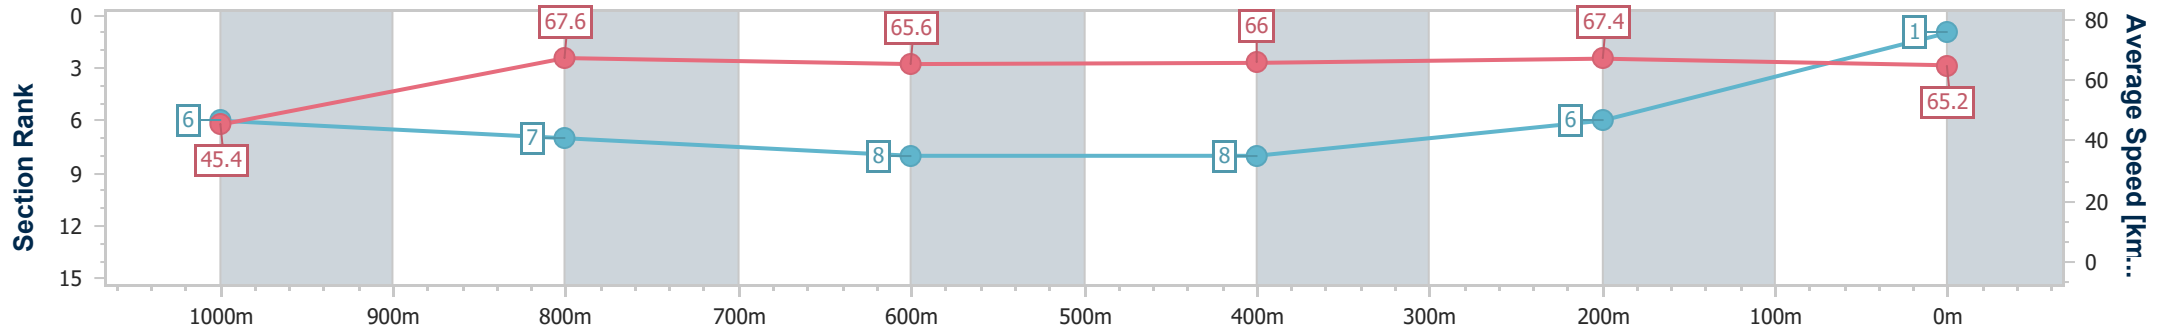

Doomben QLD Professional
Race 6: EUREKA STUD MILITARY ROSE PLATE - 1110m
 18 March 2023 - 15:10
 Track Rating: Soft 5, Weather: Fine, Rail Position: +1.5m Entire Course

BRISBANE
RACING CLUB

Section	Overall	1000m	800m	600m	400m	200m
Section Times	1:03.10 [1] (0:08.68)	0:54.42 [6] (0:10.70)	0:43.72 [7] (0:11.03)	0:32.69 [8] (0:10.95)	0:21.74 [8] (0:10.69)	0:11.05 [6] (0:11.05)
Average Speed [km/h]	45.4	67.6	65.6	66.0	67.4	65.2
Top Speed [km/h]	66.6	68.5	66.6	66.6	69.0	68.8
Avg. Dist. to Rail [m]	5.8	1.6	1.3	0.6	0.7	0.2
Avg. Stride Freq. [Hz]	2.1	2.3	2.2	2.2	2.2	2.3
Avg. Stride Length [m]	5.9	7.9	8.1	8.1	8.3	7.9