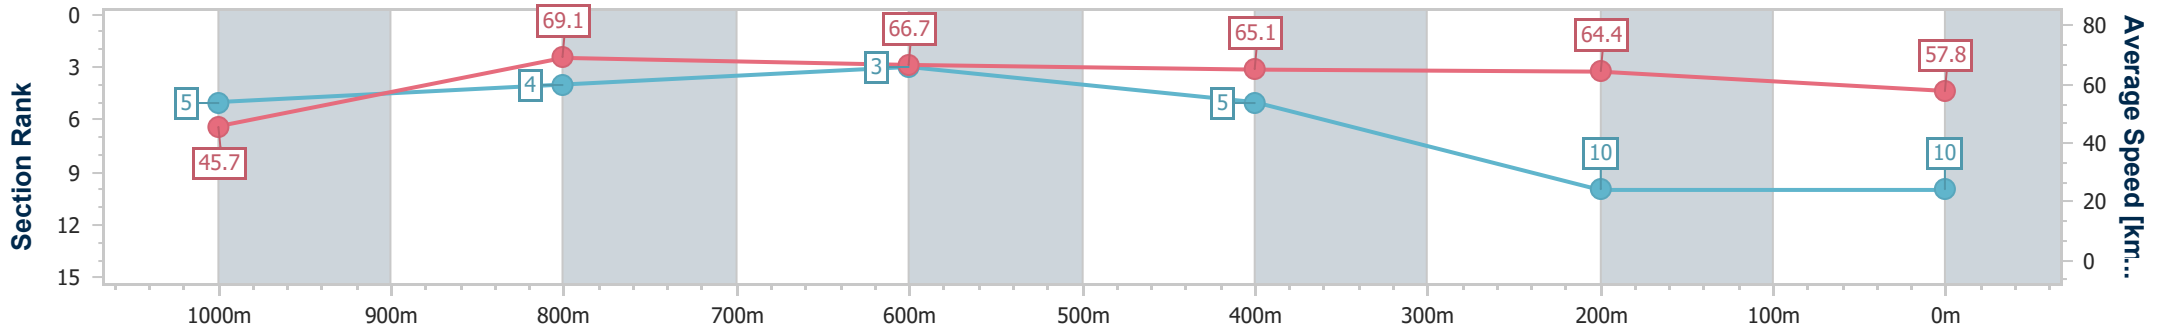

Horse/Jockey Name	Delyth
Final Rank	10
Fastest Section Time (Section)	0:08.68 (Overall)
Top Speed [km/h] (Section)	70.7 (1000m)
Race State	Finished

Doomben QLD Professional
Race 6: EUREKA STUD MILITARY ROSE PLATE - 1110m
18 March 2023 - 15:10
Track Rating: Soft 5, Weather: Fine, Rail Position: +1.5m Entire Course

BRISBANE
RACING CLUB

Section	Overall	1000m	800m	600m	400m	200m
Section Times	1:04.95 [10] (0:08.68)	0:56.27 [5] (0:10.45)	0:45.82 [4] (0:10.92)	0:34.90 [3] (0:11.19)	0:23.71 [5] (0:11.24)	0:12.47 [10] (0:12.47)
Average Speed [km/h]	45.7	69.1	66.7	65.1	64.4	57.8
Top Speed [km/h]	65.8	70.7	68.5	66.2	65.2	63.3
Avg. Dist. to Rail [m]	7.6	2.5	2.4	2.2	3.4	3.6
Avg. Stride Freq. [Hz]	2.2	2.5	2.4	2.4	2.4	2.3
Avg. Stride Length [m]	5.6	7.7	7.6	7.5	7.4	7.2

- [ ] Ranking at each section and finish
- -.-.- No data available at this section
- NA No data available