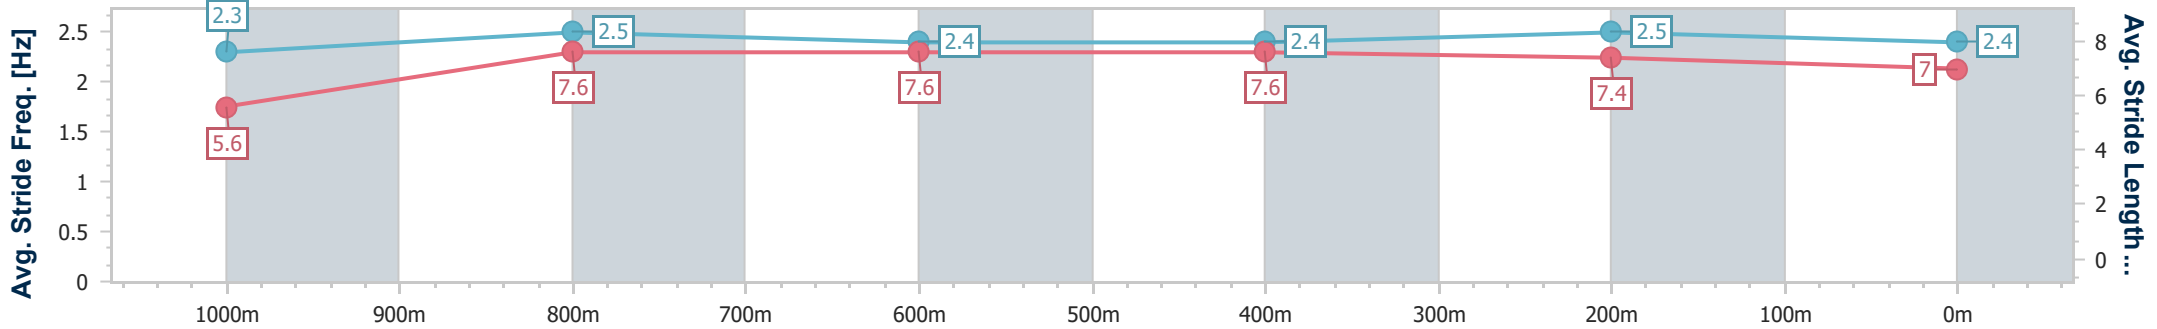

Doomben QLD Professional

Race 6: EUREKA STUD MILITARY ROSE PLATE - 1110m

18 March 2023 - 15:10

Track Rating: Soft 5, Weather: Fine, Rail Position: +1.5m Entire Course

BRISBANE RACING CLUB

Section	Overall	1000m	800m	600m	400m	200m
Section Times	1:03.64 [7] (0:08.53)	0:55.11 [4] (0:10.62)	0:44.49 [5] (0:10.95)	0:33.54 [5] (0:10.98)	0:22.56 [4] (0:10.81)	0:11.75 [4] (0:11.75)
Average Speed [km/h]	46.5	68.0	65.9	65.7	66.5	61.4
Top Speed [km/h]	65.6	70.1	68.2	66.8	67.4	65.3
Avg. Dist. to Rail [m]	3.8	1.5	0.7	0.3	1.3	4.0
Avg. Stride Freq. [Hz]	2.3	2.5	2.4	2.4	2.5	2.4
Avg. Stride Length [m]	5.6	7.6	7.6	7.6	7.4	7.0