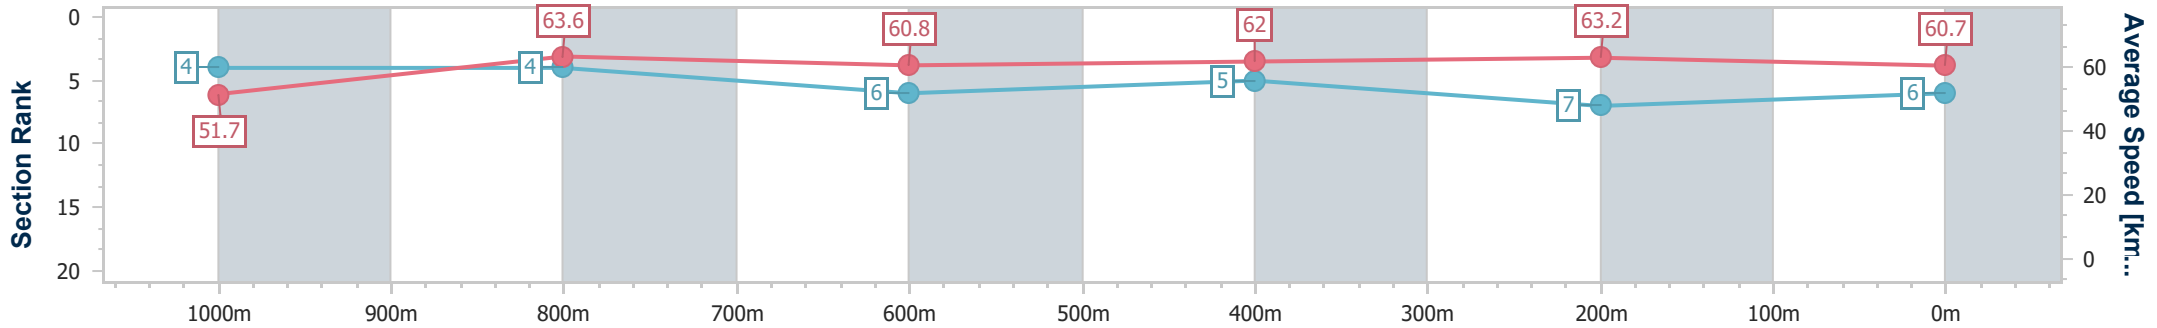

Doomben QLD Professional

Race 8: RACECOURSE VILLAGE Class 2 Handicap - 1200m

22 March 2023 - 17:10

Track Rating: Soft 6, Weather: Overcast, Rail Position: +7m Entire Course

BRISBANE RACING CLUB

Section	Overall	1000m	800m	600m	400m	200m
Section Times	1:12.51 [6] (0:13.93)	0:58.58 [4] (0:11.38)	0:47.20 [4] (0:12.09)	0:35.11 [6] (0:11.79)	0:23.32 [5] (0:11.46)	0:11.86 [7] (0:11.86)
Average Speed [km/h]	51.7	63.6	60.8	62.0	63.2	60.7
Top Speed [km/h]	64.0	64.8	63.8	63.1	65.3	64.2
Avg. Dist. to Rail [m]	2.0	1.4	4.0	2.8	3.5	1.1
Avg. Stride Freq. [Hz]	2.2	2.3	2.3	2.3	2.3	2.3
Avg. Stride Length [m]	6.6	7.6	7.5	7.5	7.5	7.2

- [] Ranking at each section and finish
- .-.- No data available at this section
- NA No data available

Horse/Jockey Name	Majorelle
Final Rank	7
Fastest Section Time (Section)	0:11.43 (1000m)
Top Speed [km/h] (Section)	66.4 (1000m)
Race State	Finished