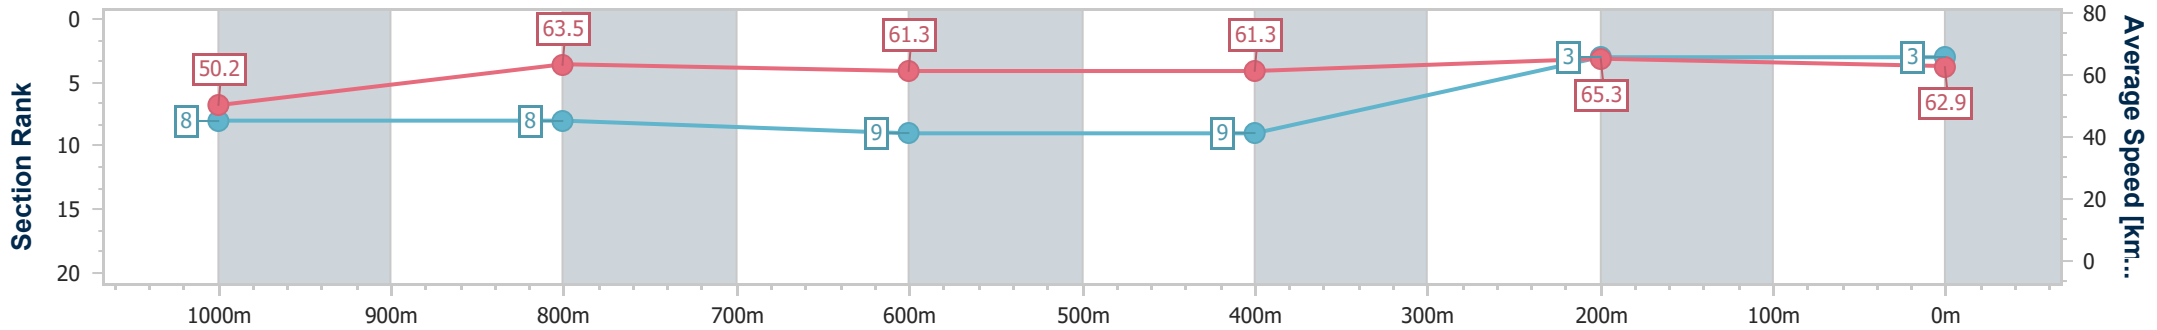

Doomben QLD Professional

Race 8: RACECOURSE VILLAGE Class 2 Handicap - 1200m

22 March 2023 - 17:10

Track Rating: Soft 6, Weather: Overcast, Rail Position: +7m Entire Course

BRISBANE RACING CLUB

Section	Overall	1000m	800m	600m	400m	200m
Section Times	1:11.92 [3] (0:14.35)	0:57.57 [8] (0:11.38)	0:46.19 [8] (0:11.84)	0:34.35 [9] (0:11.81)	0:22.54 [9] (0:11.08)	0:11.46 [3] (0:11.46)
Average Speed [km/h]	50.2	63.5	61.3	61.3	65.3	62.9
Top Speed [km/h]	63.6	65.0	64.0	63.5	66.7	66.6
Avg. Dist. to Rail [m]	3.0	1.4	1.8	1.3	5.1	8.0
Avg. Stride Freq. [Hz]	2.2	2.4	2.3	2.3	2.4	2.4
Avg. Stride Length [m]	6.2	7.5	7.4	7.4	7.5	7.3