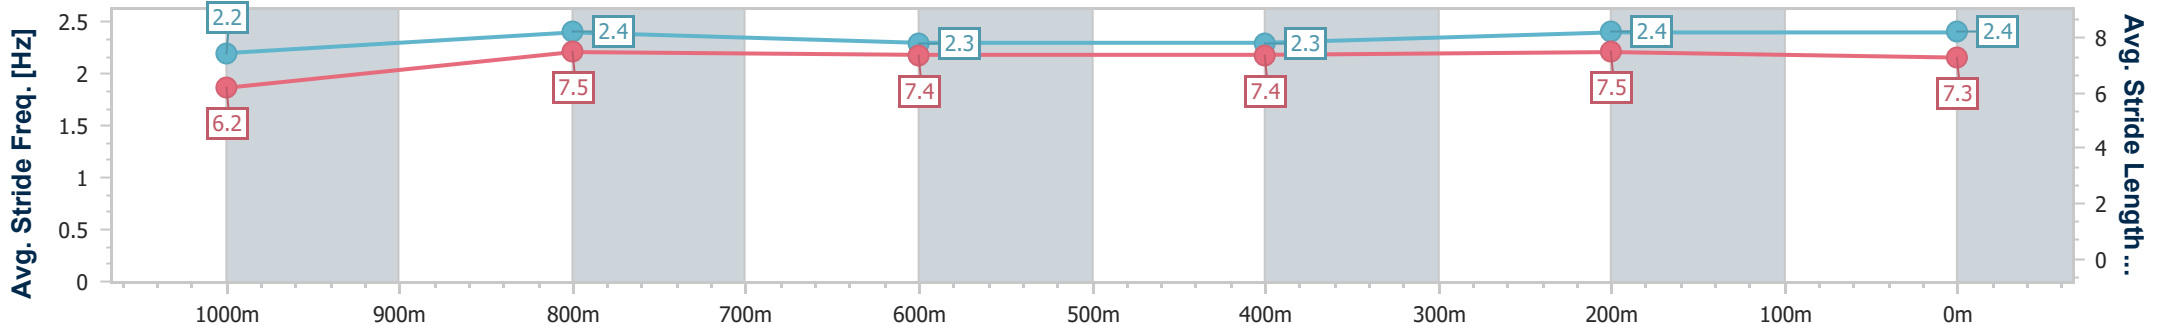

Doomben QLD Professional

Race 8: RACECOURSE VILLAGE Class 2 Handicap - 1200m

22 March 2023 - 17:10

Track Rating: Soft 6, Weather: Overcast, Rail Position: +7m Entire Course

BRISBANE RACING CLUB

Section	Overall	1000m	800m	600m	400m	200m
Section Times	1:11.92 [3] (0:14.35)	0:57.57 [8] (0:11.38)	0:46.19 [8] (0:11.84)	0:34.35 [9] (0:11.81)	0:22.54 [9] (0:11.08)	0:11.46 [3] (0:11.46)
Average Speed [km/h]	50.2	63.5	61.3	61.3	65.3	62.9
Top Speed [km/h]	63.6	65.0	64.0	63.5	66.7	66.6
Avg. Dist. to Rail [m]	3.0	1.4	1.8	1.3	5.1	8.0
Avg. Stride Freq. [Hz]	2.2	2.4	2.3	2.3	2.4	2.4
Avg. Stride Length [m]	6.2	7.5	7.4	7.4	7.5	7.3