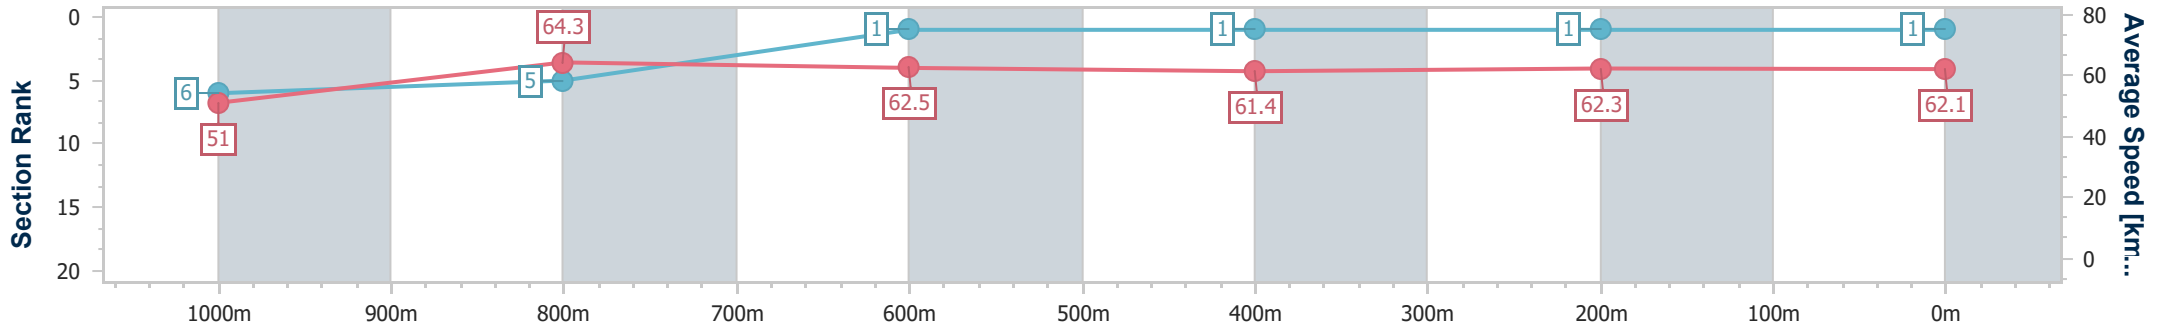

- [] Ranking at each section and finish
- .-.-.- No data available at this section
- NA No data available

Horse/Jockey Name	Kronenbourg
Final Rank	1
Fastest Section Time (Section)	0:11.19 (1000m)
Top Speed [km/h] (Section)	67.5 (Overall)
Race State	Disqualified

Doomben QLD Professional

Race 8: RACECOURSE VILLAGE Class 2 Handicap - 1200m

22 March 2023 - 17:10

Track Rating: Soft 6, Weather: Overcast, Rail Position: +7m Entire Course

BRISBANE RACING CLUB

Section	Overall	1000m	800m	600m	400m	200m
Section Times	0:00.00 [1] (0:14.12)	0:00.00 [6] (0:11.19)	0:00.00 [5] (0:11.49)	0:00.00 [1] (0:11.72)	0:00.00 [1] (0:11.57)	0:00.00 [1] (0:11.59)
Average Speed [km/h]	51.0	64.3	62.5	61.4	62.3	62.1
Top Speed [km/h]	67.5	66.9	64.4	64.1	64.1	63.8
Avg. Dist. to Rail [m]	3.4	0.6	0.5	0.4	2.1	3.1
Avg. Stride Freq. [Hz]	2.1	2.2	2.2	2.1	2.1	2.2
Avg. Stride Length [m]	6.6	8.0	7.7	7.6	7.9	7.6

- [] Ranking at each section and finish
- .-.- No data available at this section
- NA No data available