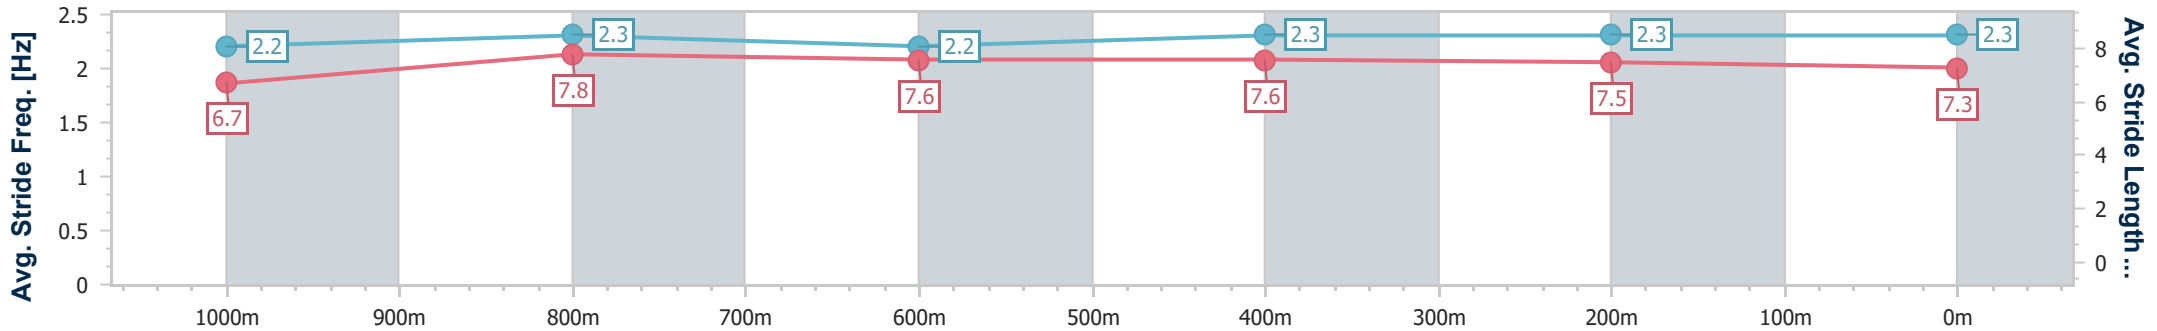

Doomben QLD Professional

Race 8: RACECOURSE VILLAGE Class 2 Handicap - 1200m

22 March 2023 - 17:10

Track Rating: Soft 6, Weather: Overcast, Rail Position: +7m Entire Course

BRISBANE RACING CLUB

Section	Overall	1000m	800m	600m	400m	200m
Section Times	1:12.23 [5] (0:13.66)	0:58.57 [2] (0:11.32)	0:47.25 [1] (0:11.94)	0:35.31 [3] (0:11.78)	0:23.53 [2] (0:11.65)	0:11.88 [5] (0:11.88)
Average Speed [km/h]	52.7	64.1	61.3	61.8	62.0	60.6
Top Speed [km/h]	65.0	65.4	63.0	63.3	64.1	63.4
Avg. Dist. to Rail [m]	4.6	3.0	3.6	2.0	3.3	5.1
Avg. Stride Freq. [Hz]	2.2	2.3	2.2	2.3	2.3	2.3
Avg. Stride Length [m]	6.7	7.8	7.6	7.6	7.5	7.3