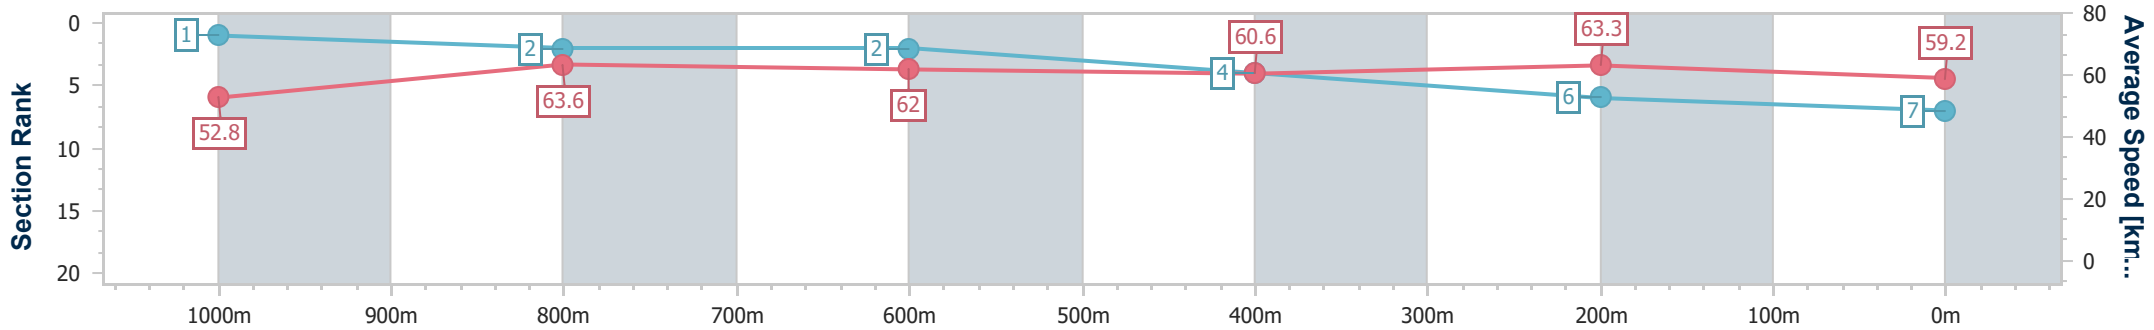

Doomben QLD Professional

Race 8: RACECOURSE VILLAGE Class 2 Handicap - 1200m

22 March 2023 - 17:10

Track Rating: Soft 6, Weather: Overcast, Rail Position: +7m Entire Course

BRISBANE RACING CLUB

Section	Overall	1000m	800m	600m	400m	200m
Section Times	1:12.63 [7] (0:13.66)	0:58.97 [1] (0:11.43)	0:47.54 [2] (0:11.86)	0:35.68 [2] (0:12.06)	0:23.62 [4] (0:11.46)	0:12.16 [6] (0:12.16)
Average Speed [km/h]	52.8	63.6	62.0	60.6	63.3	59.2
Top Speed [km/h]	65.8	66.4	63.8	62.3	64.9	62.5
Avg. Dist. to Rail [m]	3.5	3.8	3.7	3.1	3.8	1.3
Avg. Stride Freq. [Hz]	2.4	2.4	2.4	2.3	2.4	2.3
Avg. Stride Length [m]	6.1	7.3	7.2	7.2	7.3	7.0

- [] Ranking at each section and finish
- .-.-.- No data available at this section
- NA No data available

Horse/Jockey Name	Noble Missile
Final Rank	8
Fastest Section Time (Section)	0:11.34 (1000m)
Top Speed [km/h] (Section)	66.4 (Overall)
Race State	Finished