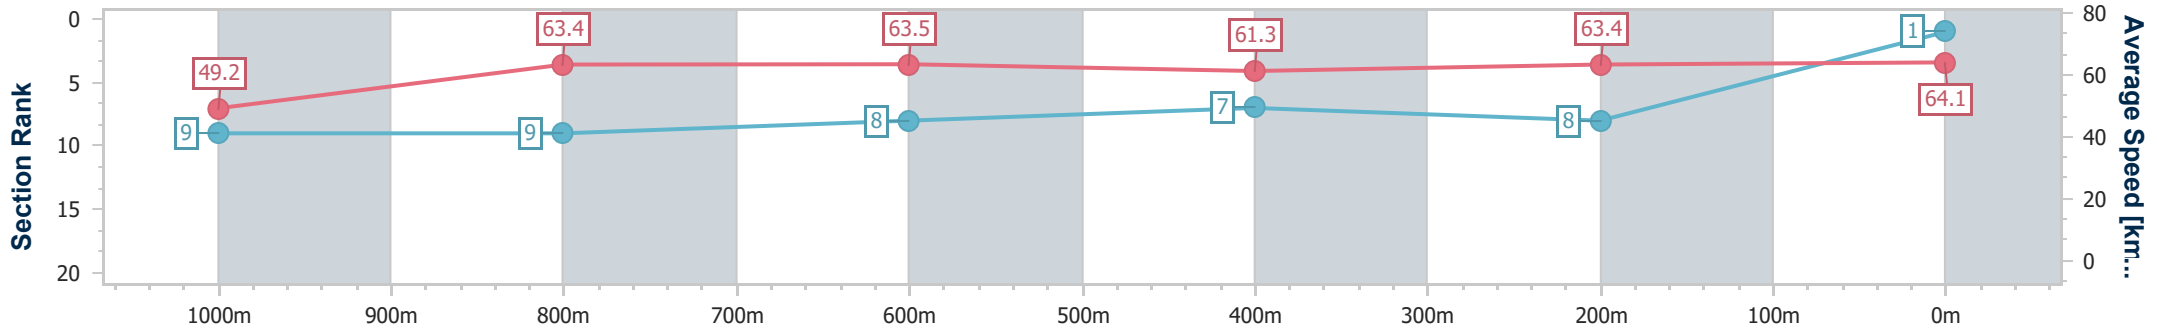

Doomben QLD Professional

Race 8: RACECOURSE VILLAGE Class 2 Handicap - 1200m

22 March 2023 - 17:10

Track Rating: Soft 6, Weather: Overcast, Rail Position: +7m Entire Course

BRISBANE RACING CLUB

Section	Overall	1000m	800m	600m	400m	200m
Section Times	1:11.77 [1] (0:14.64)	0:57.13 [9] (0:11.43)	0:45.70 [9] (0:11.38)	0:34.32 [8] (0:11.73)	0:22.59 [7] (0:11.35)	0:11.24 [8] (0:11.24)
Average Speed [km/h]	49.2	63.4	63.5	61.3	63.4	64.1
Top Speed [km/h]	63.4	64.4	64.8	63.8	65.4	66.7
Avg. Dist. to Rail [m]	5.7	2.2	0.8	0.2	0.6	1.1
Avg. Stride Freq. [Hz]	2.1	2.3	2.3	2.3	2.3	2.4
Avg. Stride Length [m]	6.4	7.6	7.5	7.5	7.6	7.4