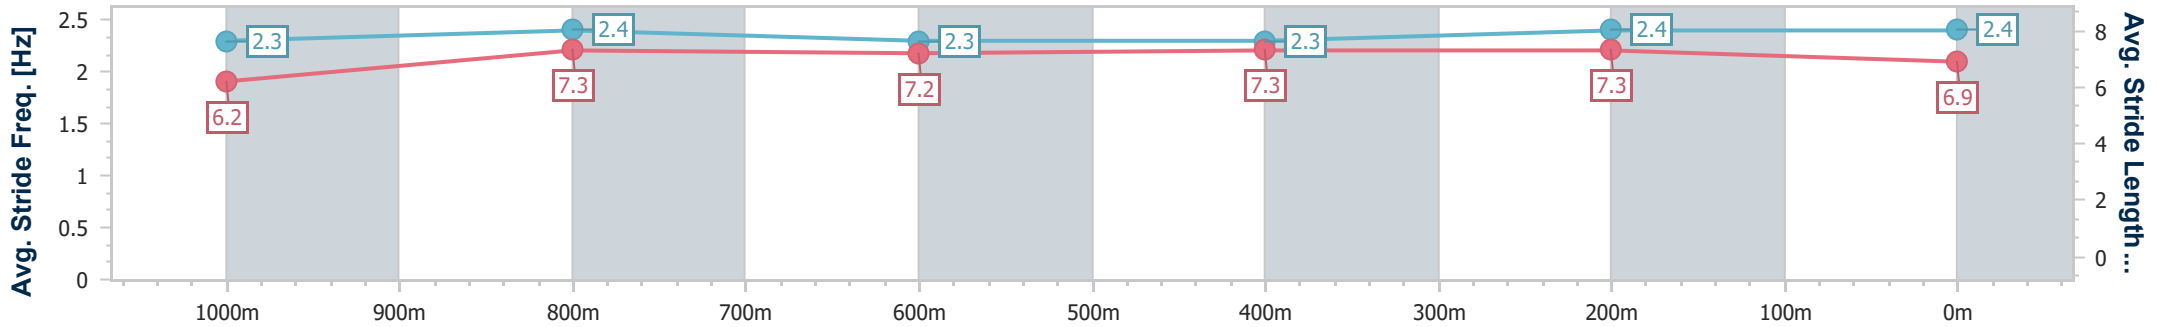

Doomben QLD Professional

Race 8: RACECOURSE VILLAGE Class 2 Handicap - 1200m

22 March 2023 - 17:10

Track Rating: Soft 6, Weather: Overcast, Rail Position: +7m Entire Course

BRISBANE RACING CLUB

Section	Overall	1000m	800m	600m	400m	200m
Section Times	1:12.72 [8] (0:13.85)	0:58.87 [3] (0:11.34)	0:47.53 [3] (0:12.01)	0:35.52 [4] (0:11.85)	0:23.67 [3] (0:11.44)	0:12.23 [4] (0:12.23)
Average Speed [km/h]	52.0	63.9	61.0	61.3	63.2	58.9
Top Speed [km/h]	66.4	65.2	64.4	63.1	66.1	62.6
Avg. Dist. to Rail [m]	4.8	3.0	3.1	1.9	2.9	3.6
Avg. Stride Freq. [Hz]	2.3	2.4	2.3	2.3	2.4	2.4
Avg. Stride Length [m]	6.2	7.3	7.2	7.3	7.3	6.9