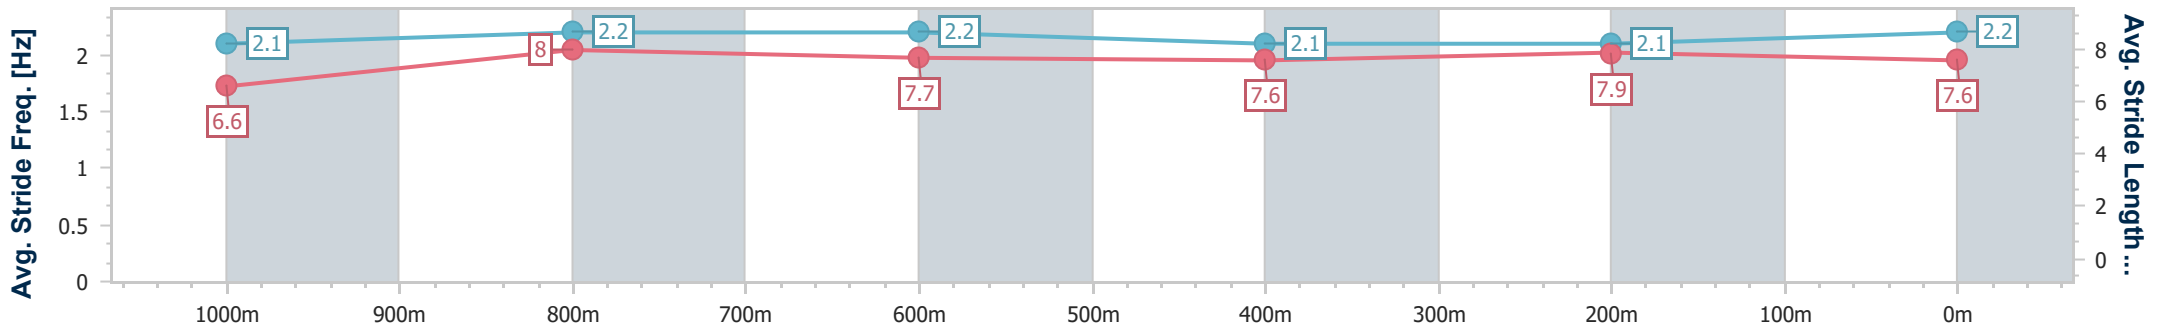

Doomben QLD Professional

Race 8: RACECOURSE VILLAGE Class 2 Handicap - 1200m

22 March 2023 - 17:10

Track Rating: Soft 6, Weather: Overcast, Rail Position: +7m Entire Course

BRISBANE RACING CLUB

Section	Overall	1000m	800m	600m	400m	200m
Section Times	0:00.00 [1] (0:14.12)	0:00.00 [6] (0:11.19)	0:00.00 [5] (0:11.49)	0:00.00 [1] (0:11.72)	0:00.00 [1] (0:11.57)	0:00.00 [1] (0:11.59)
Average Speed [km/h]	51.0	64.3	62.5	61.4	62.3	62.1
Top Speed [km/h]	67.5	66.9	64.4	64.1	64.1	63.8
Avg. Dist. to Rail [m]	3.4	0.6	0.5	0.4	2.1	3.1
Avg. Stride Freq. [Hz]	2.1	2.2	2.2	2.1	2.1	2.2
Avg. Stride Length [m]	6.6	8.0	7.7	7.6	7.9	7.6

- [] Ranking at each section and finish
- .-.- No data available at this section
- NA No data available