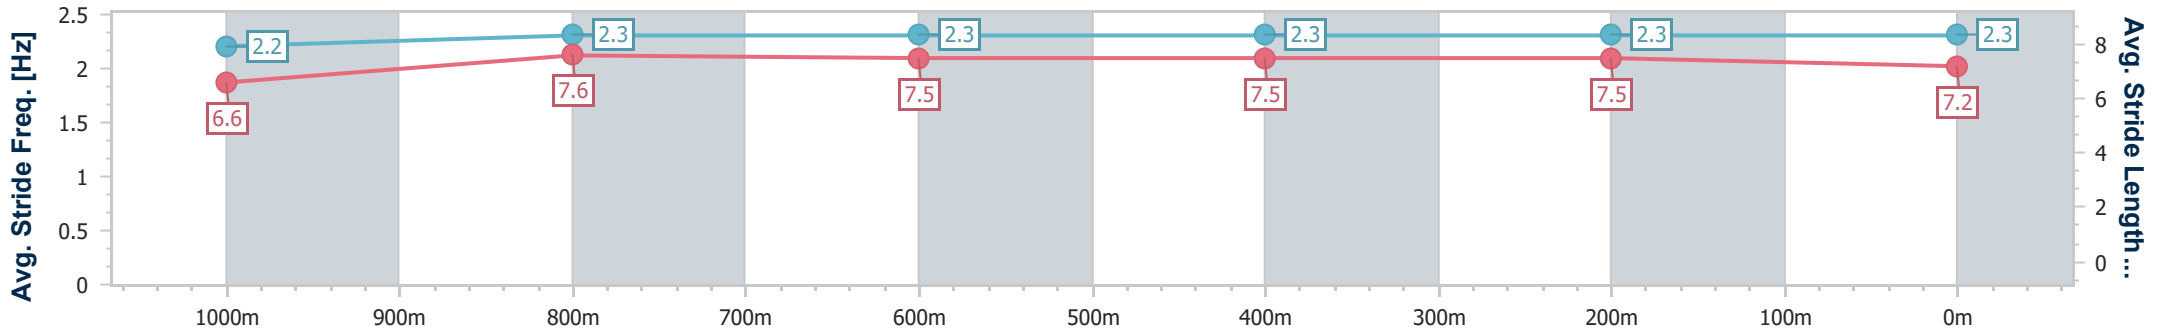

Doomben QLD Professional

Race 8: RACECOURSE VILLAGE Class 2 Handicap - 1200m

22 March 2023 - 17:10

Track Rating: Soft 6, Weather: Overcast, Rail Position: +7m Entire Course

BRISBANE RACING CLUB

Section	Overall	1000m	800m	600m	400m	200m
Section Times	1:12.51 [6] (0:13.93)	0:58.58 [4] (0:11.38)	0:47.20 [4] (0:12.09)	0:35.11 [6] (0:11.79)	0:23.32 [5] (0:11.46)	0:11.86 [7] (0:11.86)
Average Speed [km/h]	51.7	63.6	60.8	62.0	63.2	60.7
Top Speed [km/h]	64.0	64.8	63.8	63.1	65.3	64.2
Avg. Dist. to Rail [m]	2.0	1.4	4.0	2.8	3.5	1.1
Avg. Stride Freq. [Hz]	2.2	2.3	2.3	2.3	2.3	2.3
Avg. Stride Length [m]	6.6	7.6	7.5	7.5	7.5	7.2

- [] Ranking at each section and finish
- .-.- No data available at this section
- NA No data available

Horse/Jockey Name	Majorelle
Final Rank	7
Fastest Section Time (Section)	0:11.43 (1000m)
Top Speed [km/h] (Section)	66.4 (1000m)
Race State	Finished