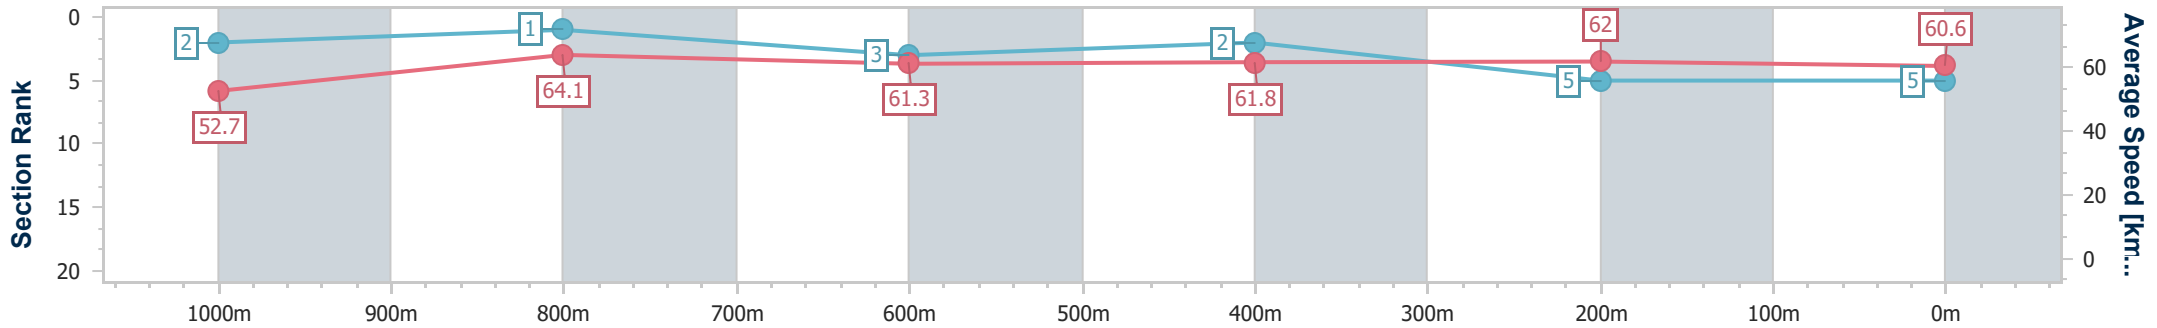

Doomben QLD Professional

Race 8: RACECOURSE VILLAGE Class 2 Handicap - 1200m

22 March 2023 - 17:10

Track Rating: Soft 6, Weather: Overcast, Rail Position: +7m Entire Course

BRISBANE RACING CLUB

Section	Overall	1000m	800m	600m	400m	200m
Section Times	1:12.23 [5] (0:13.66)	0:58.57 [2] (0:11.32)	0:47.25 [1] (0:11.94)	0:35.31 [3] (0:11.78)	0:23.53 [2] (0:11.65)	0:11.88 [5] (0:11.88)
Average Speed [km/h]	52.7	64.1	61.3	61.8	62.0	60.6
Top Speed [km/h]	65.0	65.4	63.0	63.3	64.1	63.4
Avg. Dist. to Rail [m]	4.6	3.0	3.6	2.0	3.3	5.1
Avg. Stride Freq. [Hz]	2.2	2.3	2.2	2.3	2.3	2.3
Avg. Stride Length [m]	6.7	7.8	7.6	7.6	7.5	7.3