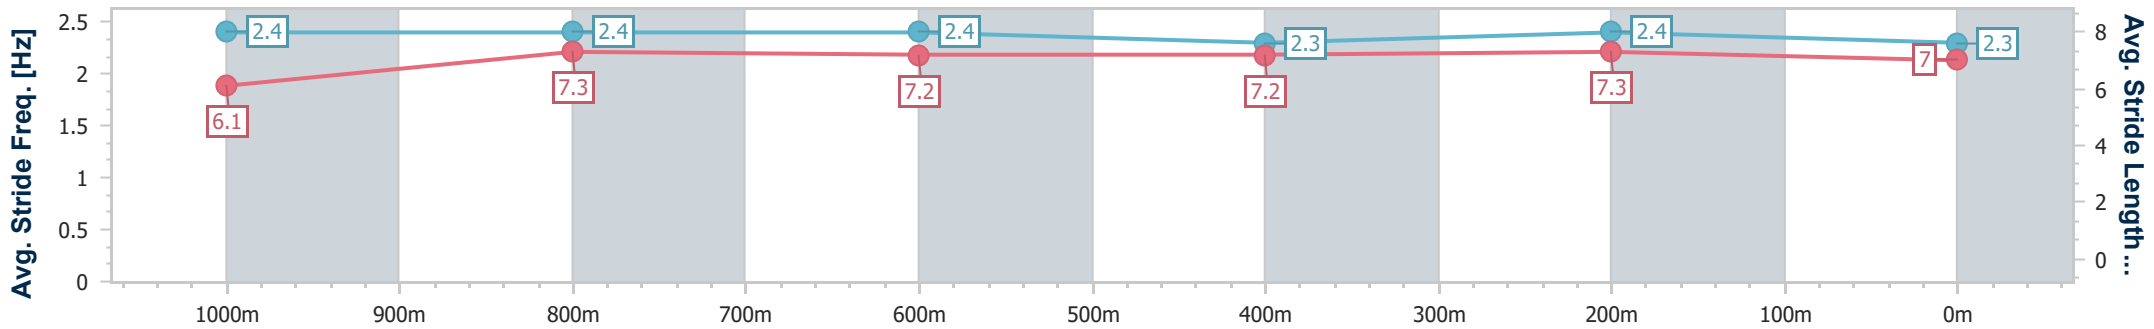

Doomben QLD Professional

Race 8: RACECOURSE VILLAGE Class 2 Handicap - 1200m

22 March 2023 - 17:10

Track Rating: Soft 6, Weather: Overcast, Rail Position: +7m Entire Course

BRISBANE RACING CLUB

Section	Overall	1000m	800m	600m	400m	200m
Section Times	1:12.63 [7] (0:13.66)	0:58.97 [1] (0:11.43)	0:47.54 [2] (0:11.86)	0:35.68 [2] (0:12.06)	0:23.62 [4] (0:11.46)	0:12.16 [6] (0:12.16)
Average Speed [km/h]	52.8	63.6	62.0	60.6	63.3	59.2
Top Speed [km/h]	65.8	66.4	63.8	62.3	64.9	62.5
Avg. Dist. to Rail [m]	3.5	3.8	3.7	3.1	3.8	1.3
Avg. Stride Freq. [Hz]	2.4	2.4	2.4	2.3	2.4	2.3
Avg. Stride Length [m]	6.1	7.3	7.2	7.2	7.3	7.0

- [] Ranking at each section and finish
- .-.-.- No data available at this section
- NA No data available

Horse/Jockey Name	Noble Missile
Final Rank	8
Fastest Section Time (Section)	0:11.34 (1000m)
Top Speed [km/h] (Section)	66.4 (Overall)
Race State	Finished