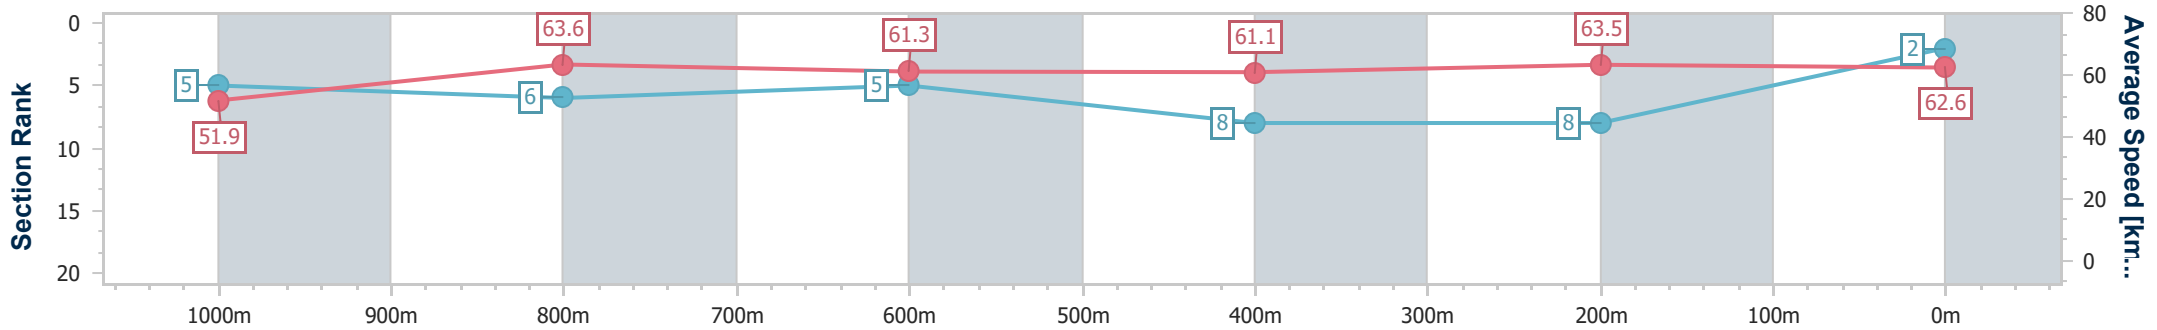

Doomben QLD Professional

Race 8: RACECOURSE VILLAGE Class 2 Handicap - 1200m

22 March 2023 - 17:10

Track Rating: Soft 6, Weather: Overcast, Rail Position: +7m Entire Course

BRISBANE RACING CLUB

Section	Overall	1000m	800m	600m	400m	200m
Section Times	1:11.87 [2] (0:13.88)	0:57.99 [5] (0:11.35)	0:46.64 [6] (0:11.90)	0:34.74 [5] (0:11.89)	0:22.85 [8] (0:11.33)	0:11.52 [8] (0:11.52)
Average Speed [km/h]	51.9	63.6	61.3	61.1	63.5	62.6
Top Speed [km/h]	66.0	65.4	63.3	62.5	65.8	64.7
Avg. Dist. to Rail [m]	0.5	0.3	2.7	2.1	0.8	0.8
Avg. Stride Freq. [Hz]	2.2	2.3	2.3	2.3	2.4	2.4
Avg. Stride Length [m]	6.4	7.3	7.1	7.1	7.2	7.2