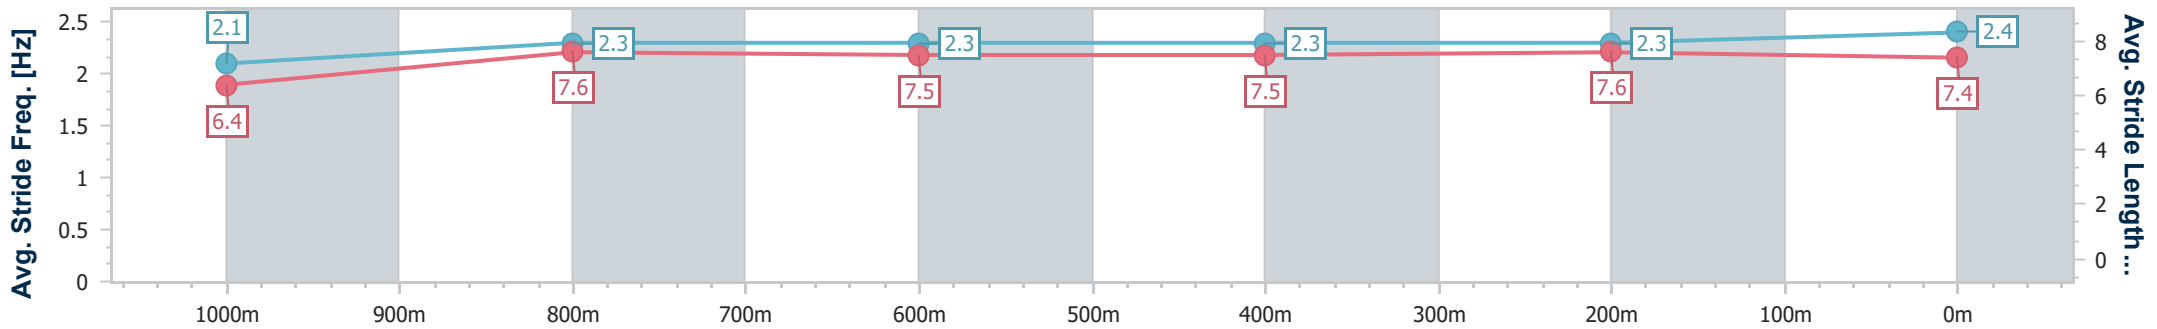

Doomben QLD Professional

Race 8: RACECOURSE VILLAGE Class 2 Handicap - 1200m

22 March 2023 - 17:10

Track Rating: Soft 6, Weather: Overcast, Rail Position: +7m Entire Course

BRISBANE RACING CLUB

Section	Overall	1000m	800m	600m	400m	200m
Section Times	1:11.77 [1] (0:14.64)	0:57.13 [9] (0:11.43)	0:45.70 [9] (0:11.38)	0:34.32 [8] (0:11.73)	0:22.59 [7] (0:11.35)	0:11.24 [8] (0:11.24)
Average Speed [km/h]	49.2	63.4	63.5	61.3	63.4	64.1
Top Speed [km/h]	63.4	64.4	64.8	63.8	65.4	66.7
Avg. Dist. to Rail [m]	5.7	2.2	0.8	0.2	0.6	1.1
Avg. Stride Freq. [Hz]	2.1	2.3	2.3	2.3	2.3	2.4
Avg. Stride Length [m]	6.4	7.6	7.5	7.5	7.6	7.4