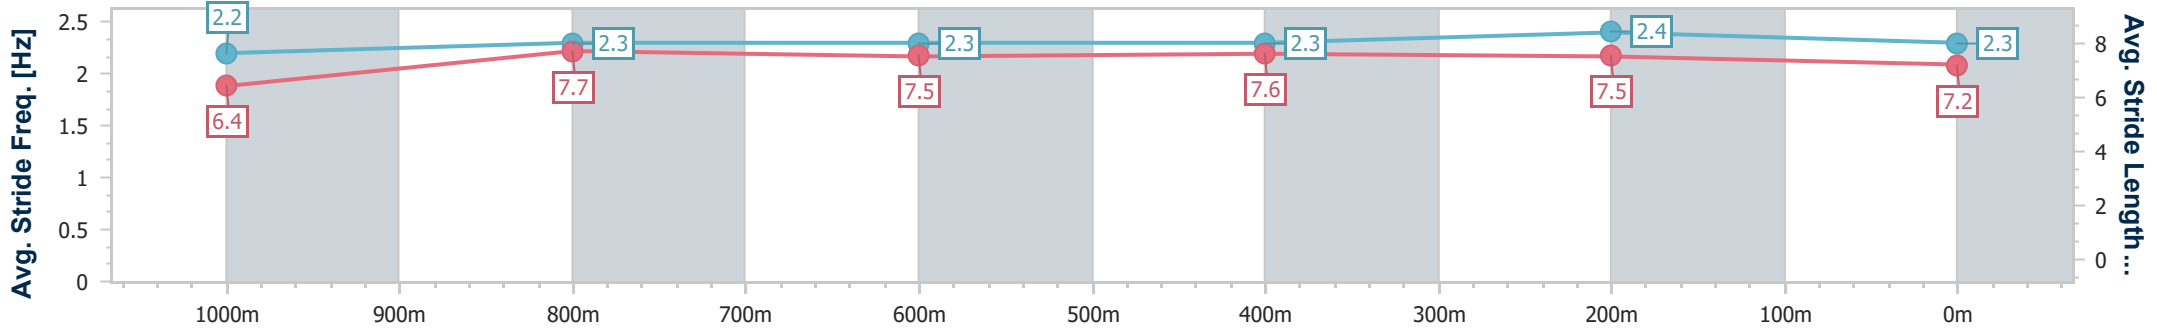

Doomben QLD Professional

Race 8: RACECOURSE VILLAGE Class 2 Handicap - 1200m

22 March 2023 - 17:10

Track Rating: Soft 6, Weather: Overcast, Rail Position: +7m Entire Course

BRISBANE RACING CLUB

Section	Overall	1000m	800m	600m	400m	200m
Section Times	1:12.22 [4] (0:14.32)	0:57.90 [7] (0:11.36)	0:46.54 [7] (0:11.77)	0:34.77 [7] (0:11.64)	0:23.13 [6] (0:11.21)	0:11.92 [2] (0:11.92)
Average Speed [km/h]	50.3	63.8	62.4	62.9	64.7	60.4
Top Speed [km/h]	61.8	65.7	63.6	63.6	66.0	64.7
Avg. Dist. to Rail [m]	4.5	2.7	4.0	3.0	5.0	5.2
Avg. Stride Freq. [Hz]	2.2	2.3	2.3	2.3	2.4	2.3
Avg. Stride Length [m]	6.4	7.7	7.5	7.6	7.5	7.2