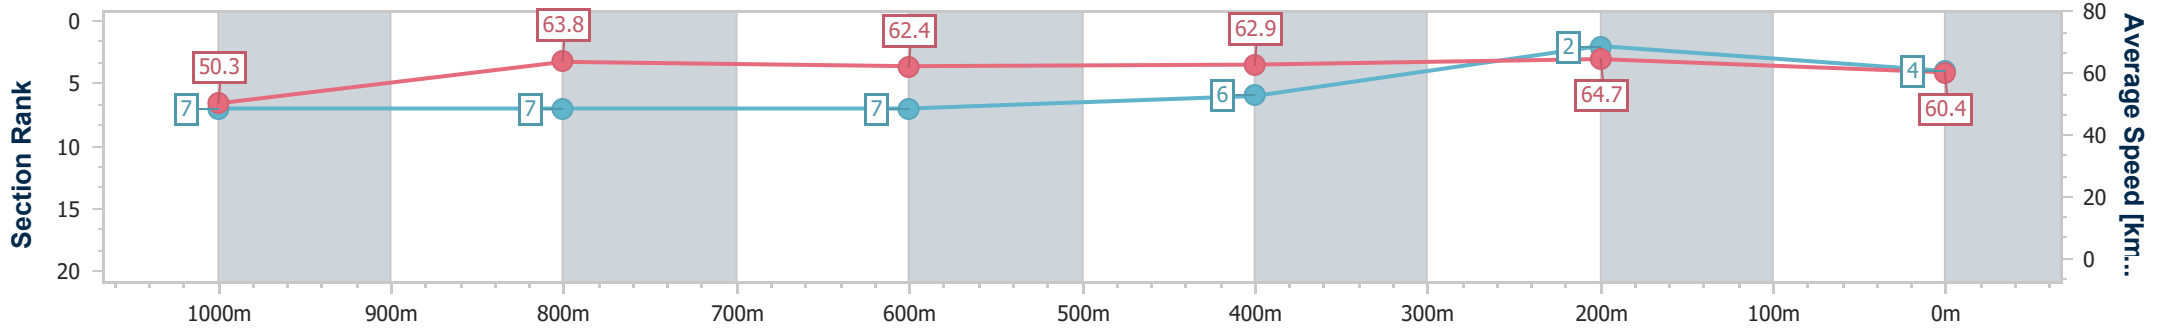

Doomben QLD Professional

Race 8: RACECOURSE VILLAGE Class 2 Handicap - 1200m

22 March 2023 - 17:10

Track Rating: Soft 6, Weather: Overcast, Rail Position: +7m Entire Course

BRISBANE RACING CLUB

Section	Overall	1000m	800m	600m	400m	200m
Section Times	1:12.22 [4] (0:14.32)	0:57.90 [7] (0:11.36)	0:46.54 [7] (0:11.77)	0:34.77 [7] (0:11.64)	0:23.13 [6] (0:11.21)	0:11.92 [2] (0:11.92)
Average Speed [km/h]	50.3	63.8	62.4	62.9	64.7	60.4
Top Speed [km/h]	61.8	65.7	63.6	63.6	66.0	64.7
Avg. Dist. to Rail [m]	4.5	2.7	4.0	3.0	5.0	5.2
Avg. Stride Freq. [Hz]	2.2	2.3	2.3	2.3	2.4	2.3
Avg. Stride Length [m]	6.4	7.7	7.5	7.6	7.5	7.2