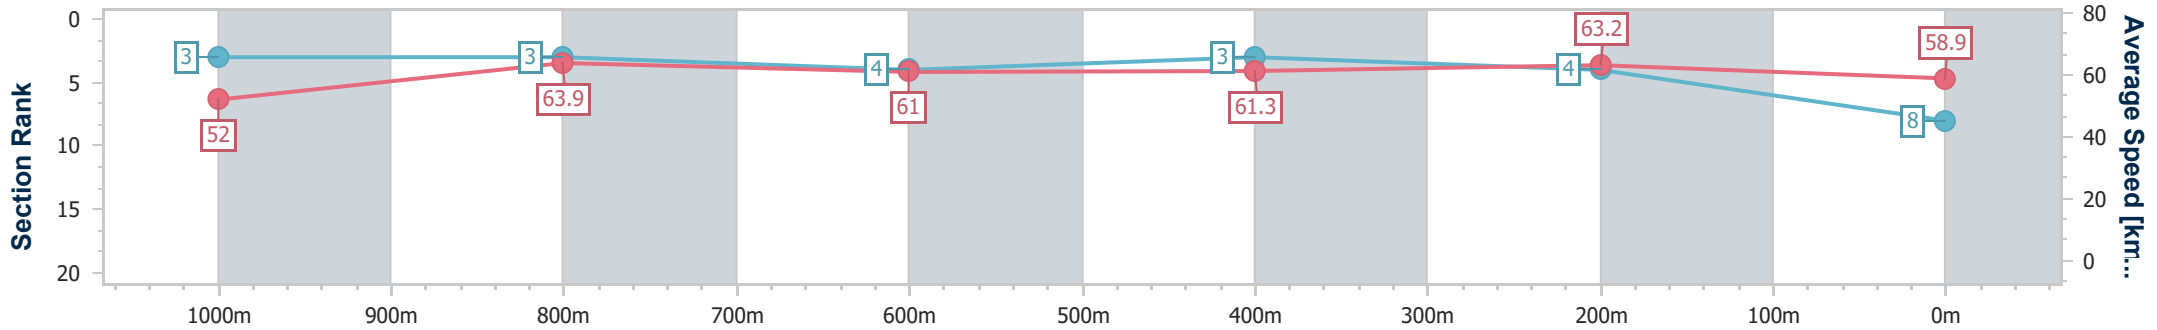

Doomben QLD Professional

Race 8: RACECOURSE VILLAGE Class 2 Handicap - 1200m

22 March 2023 - 17:10

Track Rating: Soft 6, Weather: Overcast, Rail Position: +7m Entire Course

BRISBANE RACING CLUB

Section	Overall	1000m	800m	600m	400m	200m
Section Times	1:12.72 [8] (0:13.85)	0:58.87 [3] (0:11.34)	0:47.53 [3] (0:12.01)	0:35.52 [4] (0:11.85)	0:23.67 [3] (0:11.44)	0:12.23 [4] (0:12.23)
Average Speed [km/h]	52.0	63.9	61.0	61.3	63.2	58.9
Top Speed [km/h]	66.4	65.2	64.4	63.1	66.1	62.6
Avg. Dist. to Rail [m]	4.8	3.0	3.1	1.9	2.9	3.6
Avg. Stride Freq. [Hz]	2.3	2.4	2.3	2.3	2.4	2.4
Avg. Stride Length [m]	6.2	7.3	7.2	7.3	7.3	6.9

- [] Ranking at each section and finish
- .-.-.- No data available at this section
- NA No data available

Horse/Jockey Name	Kronenbourg
Final Rank	1
Fastest Section Time (Section)	0:11.19 (1000m)
Top Speed [km/h] (Section)	67.5 (Overall)
Race State	Disqualified