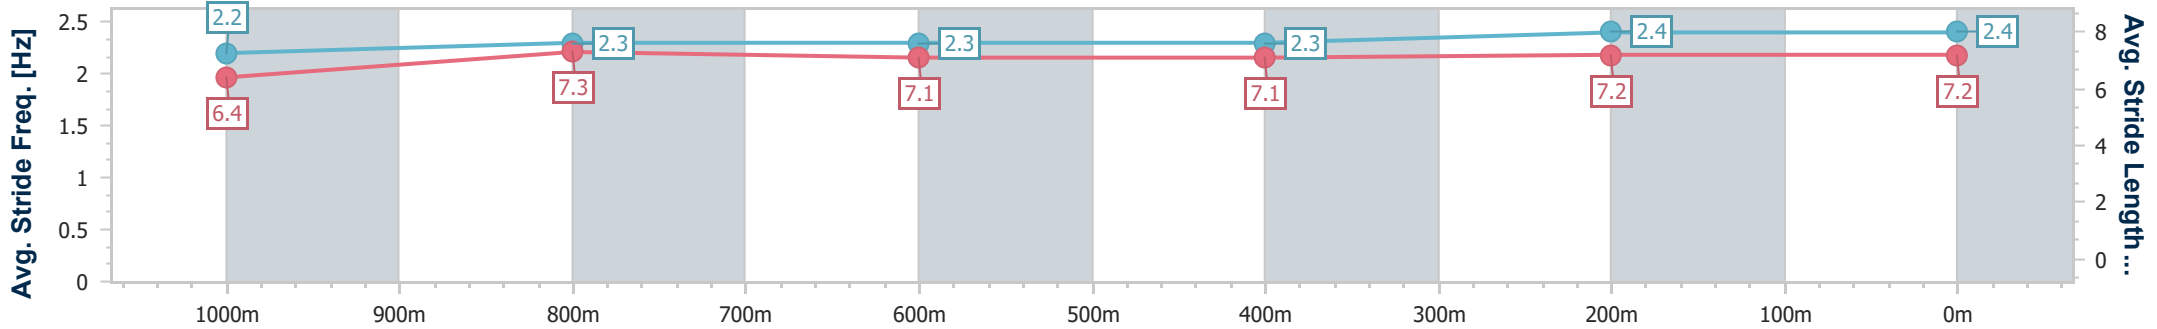

Doomben QLD Professional

Race 8: RACECOURSE VILLAGE Class 2 Handicap - 1200m

22 March 2023 - 17:10

Track Rating: Soft 6, Weather: Overcast, Rail Position: +7m Entire Course

BRISBANE RACING CLUB

Section	Overall	1000m	800m	600m	400m	200m
Section Times	1:11.87 [2] (0:13.88)	0:57.99 [5] (0:11.35)	0:46.64 [6] (0:11.90)	0:34.74 [5] (0:11.89)	0:22.85 [8] (0:11.33)	0:11.52 [8] (0:11.52)
Average Speed [km/h]	51.9	63.6	61.3	61.1	63.5	62.6
Top Speed [km/h]	66.0	65.4	63.3	62.5	65.8	64.7
Avg. Dist. to Rail [m]	0.5	0.3	2.7	2.1	0.8	0.8
Avg. Stride Freq. [Hz]	2.2	2.3	2.3	2.3	2.4	2.4
Avg. Stride Length [m]	6.4	7.3	7.1	7.1	7.2	7.2