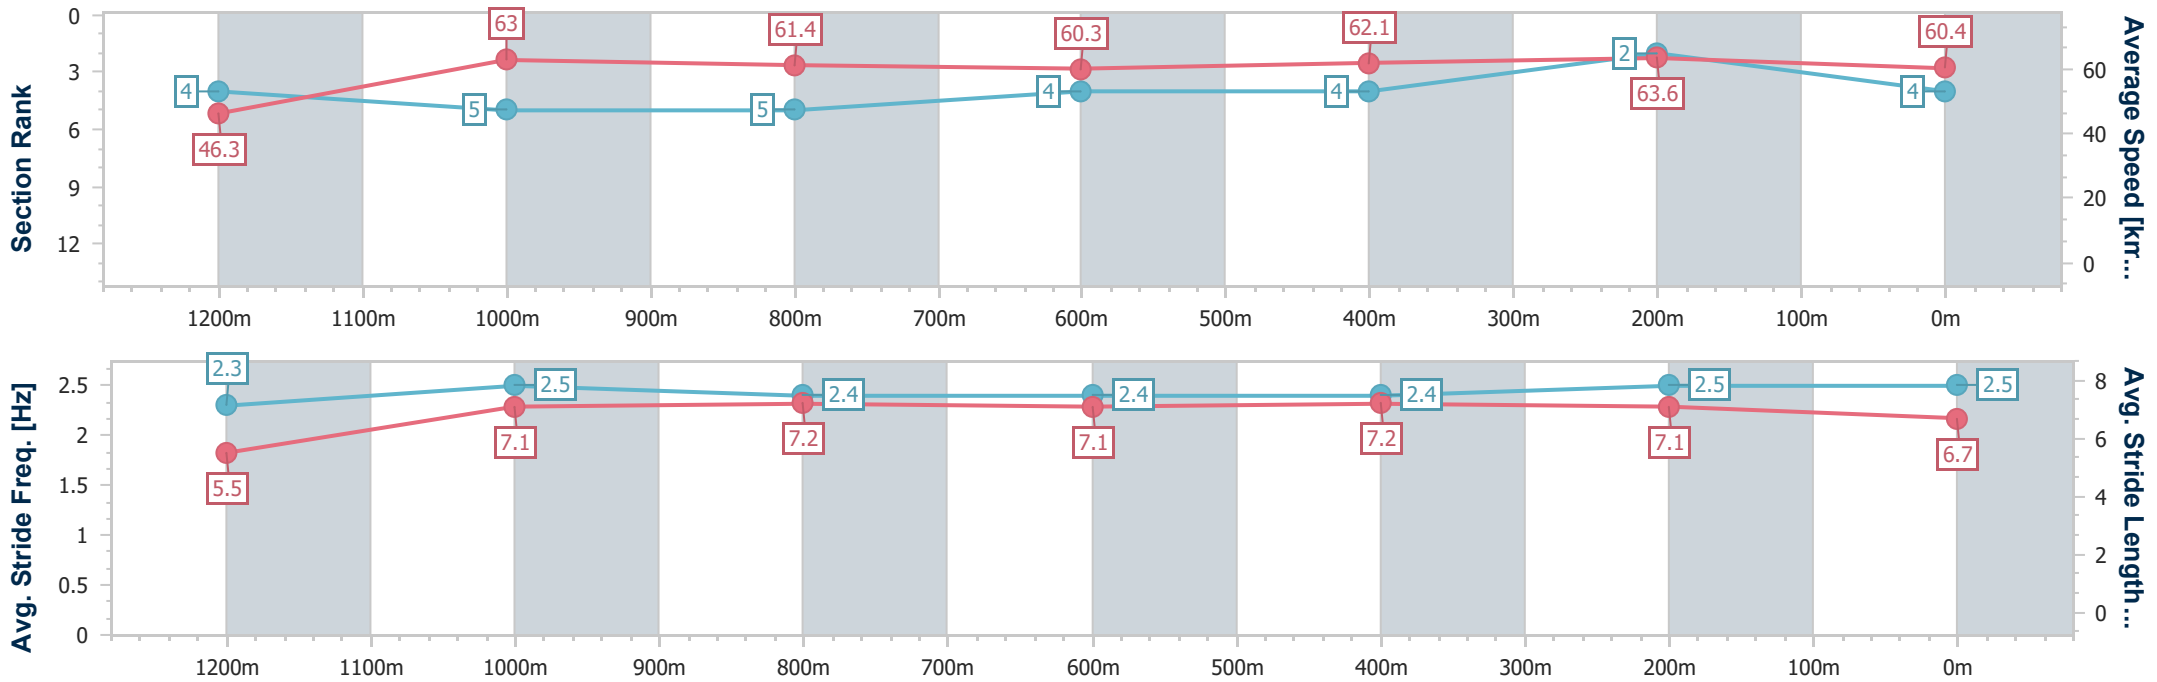

### Ipswich QLD Professional

Race 8: SCHWEPPE'S BENCHMARK 65 Handicap - 1350m

23 March 2023 - 17:19

Track Rating: Good 4, Weather: Fine, Rail Position: +3m Entire

Section	Overall	1200m	1000m	800m	600m	400m	200m
Section Times	1:21.52 [4] (0:11.66)	1:09.86 [4] (0:11.41)	0:58.45 [5] (0:11.71)	0:46.74 [5] (0:11.89)	0:34.85 [4] (0:11.58)	0:23.27 [4] (0:11.36)	0:11.91 [2] (0:11.91)
Average Speed [km/h]	46.3	63.0	61.4	60.3	62.1	63.6	60.4
Top Speed [km/h]	62.9	64.6	64.6	61.8	63.3	64.0	62.8
Avg. Dist. to Rail [m]	2.2	0.9	0.4	0.9	0.4	1.9	4.0
Avg. Stride Freq. [Hz]	2.3	2.5	2.4	2.4	2.4	2.5	2.5
Avg. Stride Length [m]	5.5	7.1	7.2	7.1	7.2	7.1	6.7