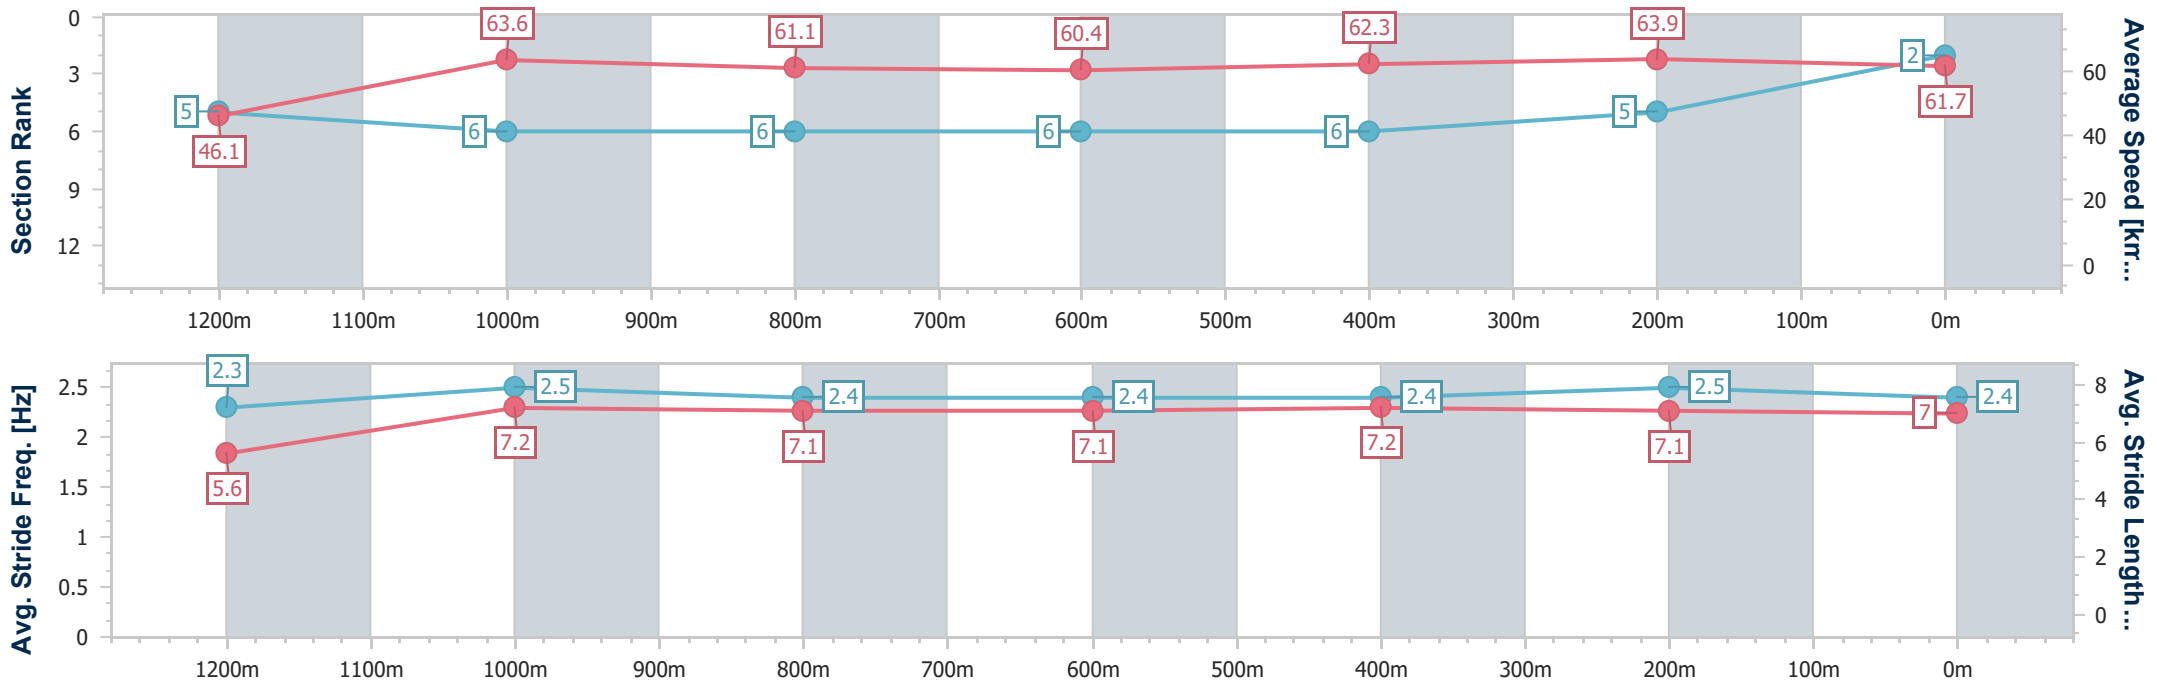

### Ipswich QLD Professional

Race 8: SCHWEPPE'S BENCHMARK 65 Handicap - 1350m

23 March 2023 - 17:19

Track Rating: Good 4, Weather: Fine, Rail Position: +3m Entire

Section	Overall	1200m	1000m	800m	600m	400m	200m
Section Times	1:21.44 [2] (0:11.72)	1:09.72 [5] (0:11.35)	0:58.37 [6] (0:11.81)	0:46.56 [6] (0:11.93)	0:34.63 [6] (0:11.57)	0:23.06 [6] (0:11.39)	0:11.67 [5]
Average Speed [km/h]	46.1	63.6	61.1	60.4	62.3	63.9	61.7
Top Speed [km/h]	62.8	64.2	63.6	61.2	63.9	64.6	63.0
Avg. Dist. to Rail [m]	8.0	3.5	1.5	0.3	0.4	4.0	5.3
Avg. Stride Freq. [Hz]	2.3	2.5	2.4	2.4	2.4	2.5	2.4
Avg. Stride Length [m]	5.6	7.2	7.1	7.1	7.2	7.1	7.0