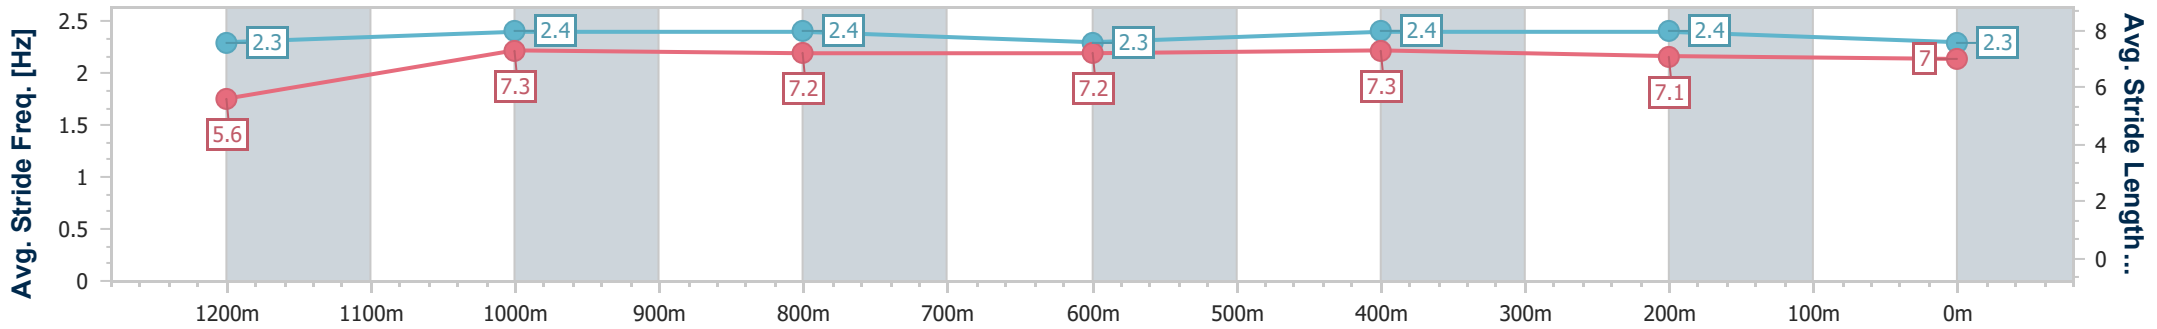

- [ ] Ranking at each section and finish
- .-.- No data available at this section
- NA No data available

Horse/Jockey Name	Three Stripes
Final Rank	10
Fastest Section Time (Section)	0:11.24 (1200m)
Top Speed [km/h] (Section)	65.6 (1200m)
Race State	Finished

### Ipswich QLD Professional

Race 8: SCHWEPPE'S BENCHMARK 65 Handicap - 1350m

23 March 2023 - 17:19

Track Rating: Good 4, Weather: Fine, Rail Position: +3m Entire

Section	Overall	1200m	1000m	800m	600m	400m	200m
Section Times	1:22.31 [10] (0:11.56)	1:10.75 [2] (0:11.24)	0:59.51 [3] (0:11.78)	0:47.73 [3] (0:11.92)	0:35.81 [3] (0:11.65)	0:24.16 [3] (0:11.80)	0:12.36 [6] (0:12.36)
Average Speed [km/h]	46.8	64.2	61.2	60.4	62.1	61.5	58.3
Top Speed [km/h]	62.3	65.6	63.6	61.3	63.4	63.0	60.9
Avg. Dist. to Rail [m]	5.5	1.8	0.7	0.2	0.7	3.0	4.7
Avg. Stride Freq. [Hz]	2.3	2.4	2.4	2.3	2.4	2.4	2.3
Avg. Stride Length [m]	5.6	7.3	7.2	7.2	7.3	7.1	7.0

- [ ] Ranking at each section and finish
- .-.- No data available at this section
- NA No data available