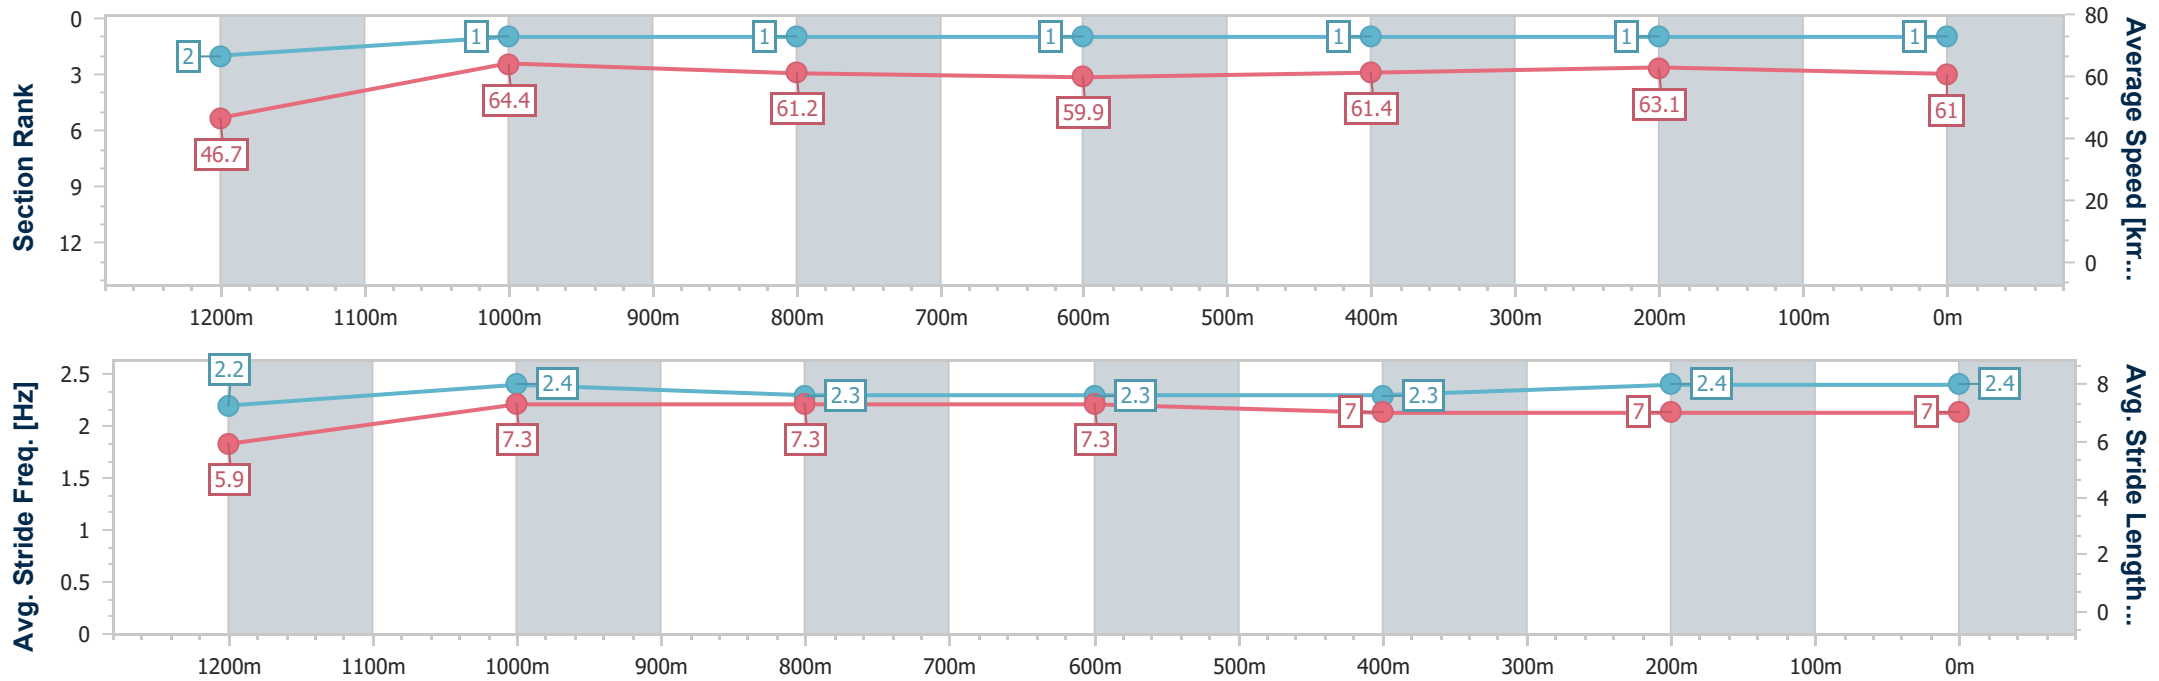

### Ipswich QLD Professional

Race 8: SCHWEPPE'S BENCHMARK 65 Handicap - 1350m

23 March 2023 - 17:19

Track Rating: Good 4, Weather: Fine, Rail Position: +3m Entire

Section	Overall	1200m	1000m	800m	600m	400m	200m
Section Times	1:21.24 [1] (0:11.56)	1:09.68 [2] (0:11.17)	0:58.51 [1] (0:11.71)	0:46.80 [1] (0:11.90)	0:34.90 [1] (0:11.68)	0:23.22 [1] (0:11.43)	0:11.79 [1] (0:11.79)
Average Speed [km/h]	46.7	64.4	61.2	59.9	61.4	63.1	61.0
Top Speed [km/h]	63.0	66.0	63.2	60.6	62.8	63.1	62.8
Avg. Dist. to Rail [m]	1.2	0.8	1.7	1.9	1.0	0.6	2.2
Avg. Stride Freq. [Hz]	2.2	2.4	2.3	2.3	2.3	2.4	2.4
Avg. Stride Length [m]	5.9	7.3	7.3	7.3	7.0	7.0	7.0