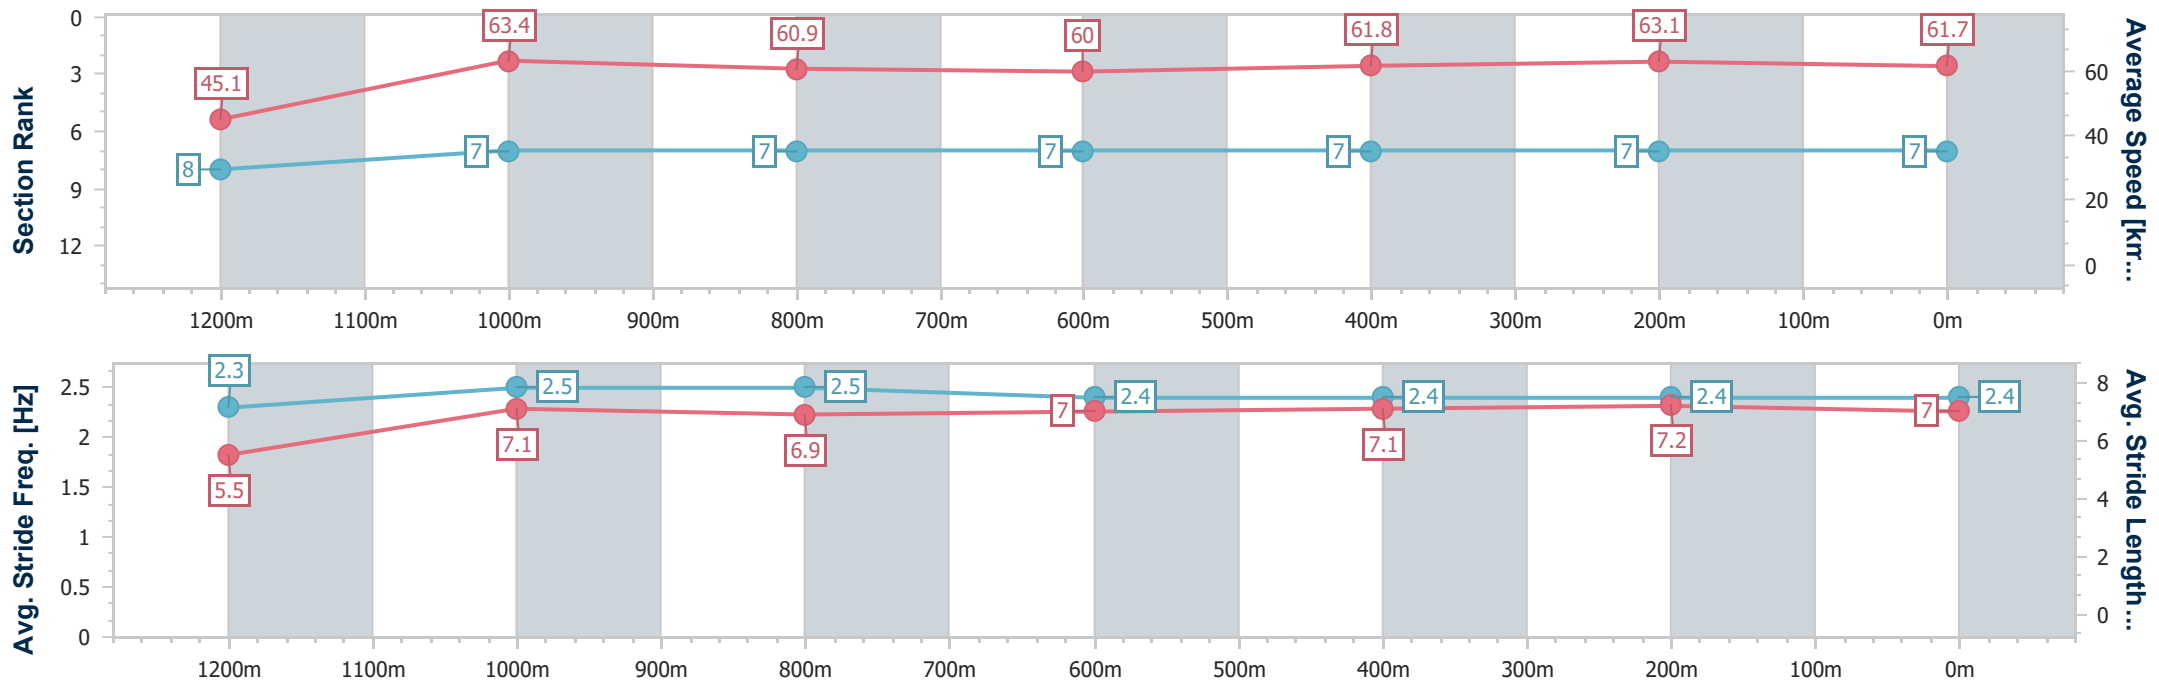

Ipswich QLD Professional

Race 8: SCHWEPPE'S BENCHMARK 65 Handicap - 1350m

23 March 2023 - 17:19

Track Rating: Good 4, Weather: Fine, Rail Position: +3m Entire

Section	Overall	1200m	1000m	800m	600m	400m	200m
Section Times	1:21.69 [7] (0:11.95)	1:09.74 [8] (0:11.36)	0:58.38 [7] (0:11.80)	0:46.58 [7] (0:11.92)	0:34.66 [7] (0:11.58)	0:23.08 [7] (0:11.42)	0:11.66 [7] (0:11.66)
Average Speed [km/h]	45.1	63.4	60.9	60.0	61.8	63.1	61.7
Top Speed [km/h]	62.6	64.2	64.0	60.9	63.2	63.7	63.4
Avg. Dist. to Rail [m]	1.6	0.9	0.9	1.6	1.4	1.2	1.6
Avg. Stride Freq. [Hz]	2.3	2.5	2.5	2.4	2.4	2.4	2.4
Avg. Stride Length [m]	5.5	7.1	6.9	7.0	7.1	7.2	7.0

- [ ] Ranking at each section and finish
- .-.- No data available at this section
- NA No data available

Horse/Jockey Name	Punt Your Way Out
Final Rank	8
Fastest Section Time (Section)	0:11.41 (400m)
Top Speed [km/h] (Section)	64.7 (1000m)
Race State	Finished