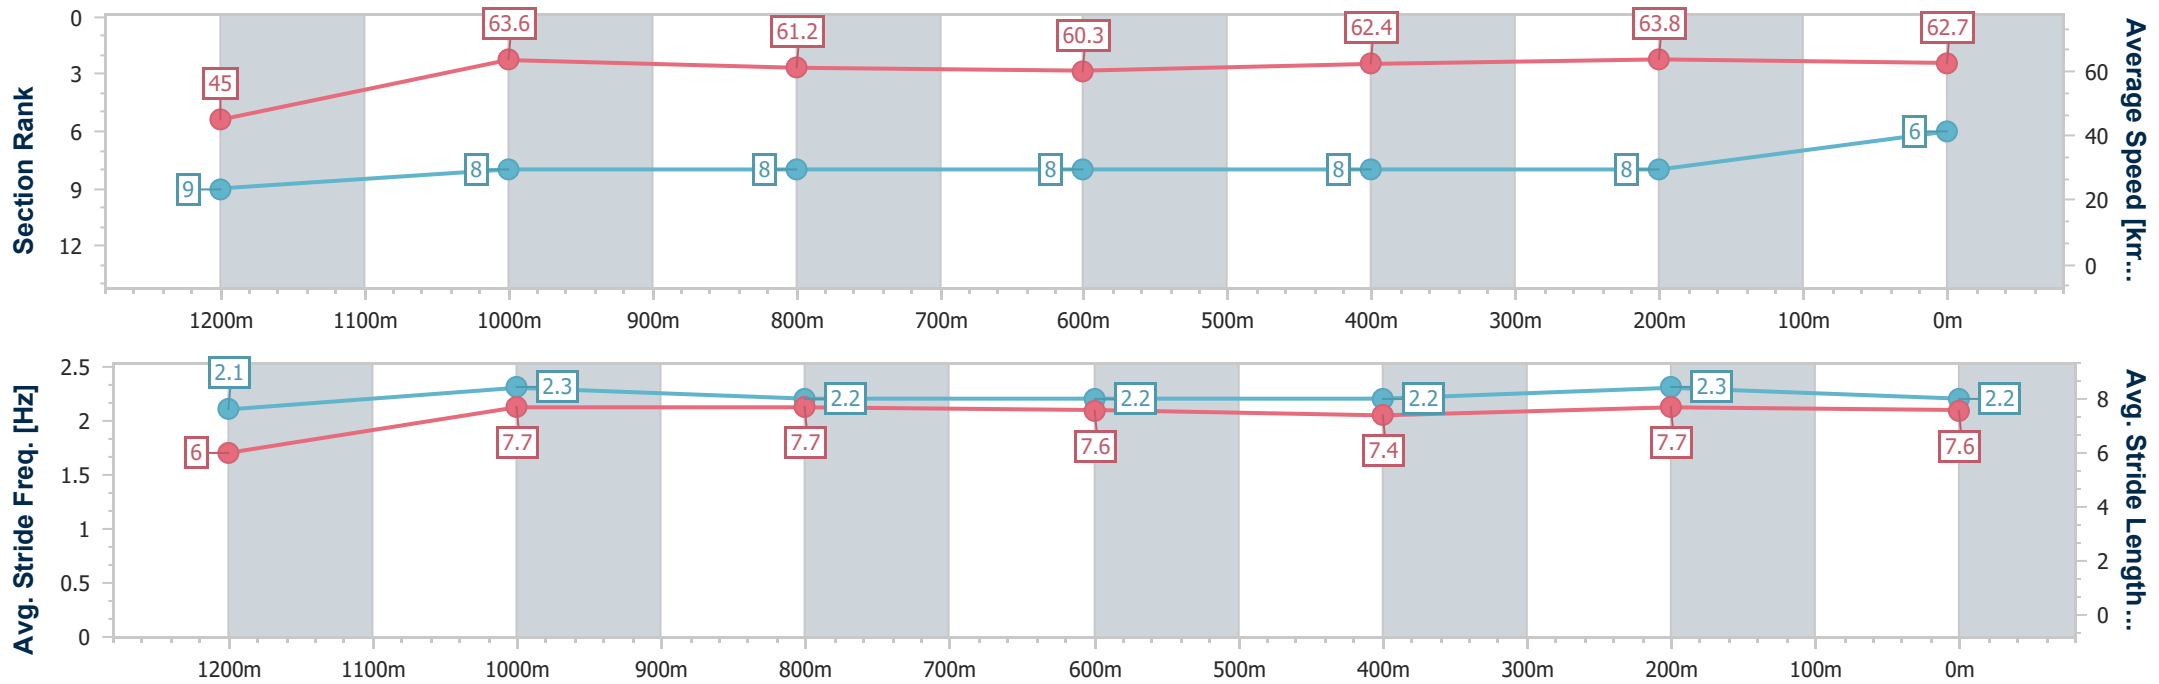

### Ipswich QLD Professional

Race 8: SCHWEPPE'S BENCHMARK 65 Handicap - 1350m

23 March 2023 - 17:19

Track Rating: Good 4, Weather: Fine, Rail Position: +3m Entire

Section	Overall	1200m	1000m	800m	600m	400m	200m
Section Times	1:21.56 [6] (0:12.03)	1:09.53 [9] (0:11.34)	0:58.19 [8] (0:11.77)	0:46.42 [8] (0:11.94)	0:34.48 [8] (0:11.59)	0:22.89 [8] (0:11.40)	0:11.49 [8] (0:11.49)
Average Speed [km/h]	45.0	63.6	61.2	60.3	62.4	63.8	62.7
Top Speed [km/h]	62.5	64.4	64.1	61.8	63.4	64.6	64.3
Avg. Dist. to Rail [m]	4.3	2.0	0.5	0.3	0.9	3.4	5.7
Avg. Stride Freq. [Hz]	2.1	2.3	2.2	2.2	2.2	2.3	2.2
Avg. Stride Length [m]	6.0	7.7	7.7	7.6	7.4	7.7	7.6