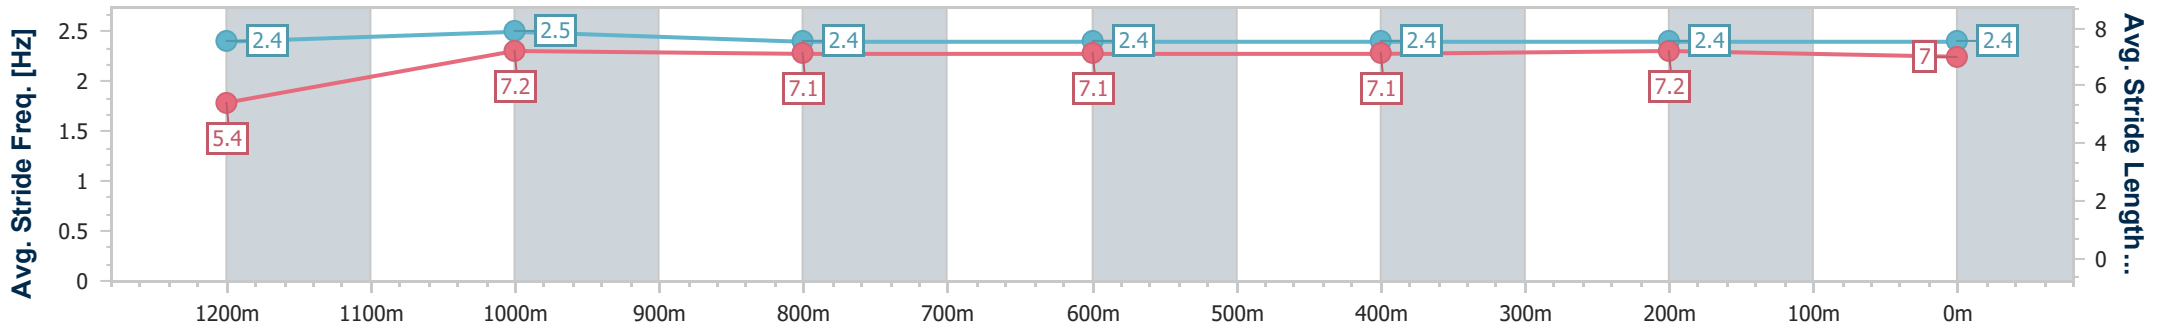

### Ipswich QLD Professional

Race 8: SCHWEPPE'S BENCHMARK 65 Handicap - 1350m

23 March 2023 - 17:19

Track Rating: Good 4, Weather: Fine, Rail Position: +3m Entire

Section	Overall	1200m	1000m	800m	600m	400m	200m
Section Times	1:21.55 [5] (0:11.55)	1:10.00 [1] (0:11.20)	0:58.80 [2] (0:11.70)	0:47.10 [2] (0:11.96)	0:35.14 [2] (0:11.67)	0:23.47 [2] (0:11.56)	0:11.91 [3] (0:11.91)
Average Speed [km/h]	46.8	64.2	61.5	60.1	61.7	62.7	60.5
Top Speed [km/h]	64.2	65.5	63.1	60.5	63.5	63.7	61.3
Avg. Dist. to Rail [m]	2.0	0.6	0.3	0.3	0.4	1.8	3.2
Avg. Stride Freq. [Hz]	2.4	2.5	2.4	2.4	2.4	2.4	2.4
Avg. Stride Length [m]	5.4	7.2	7.1	7.1	7.1	7.2	7.0