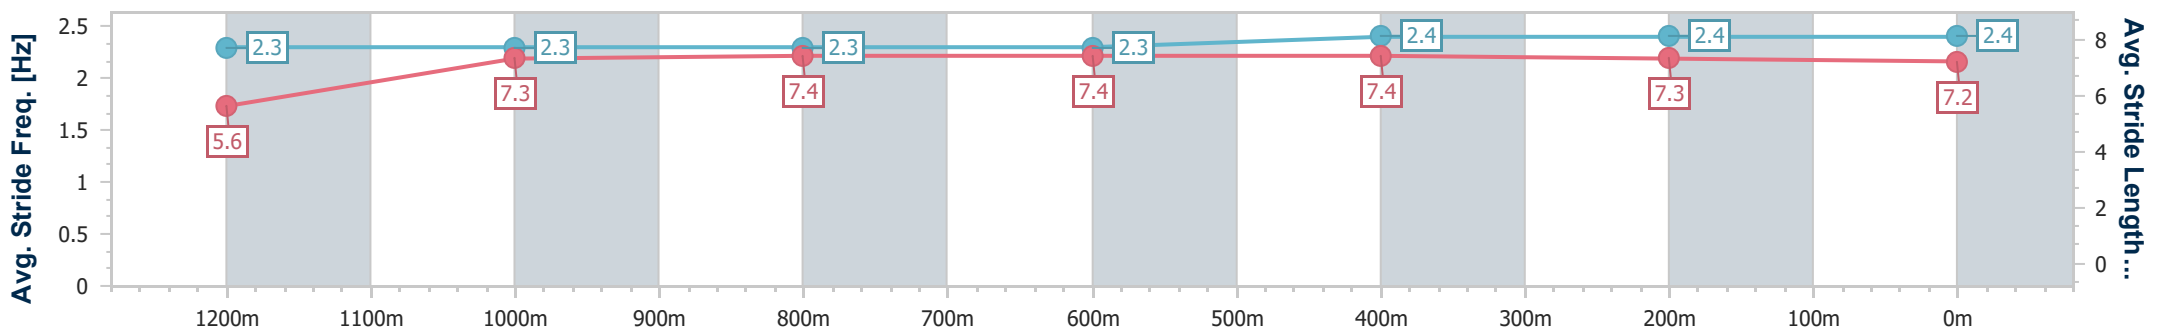

### Ipswich QLD Professional

Race 8: SCHWEPPE'S BENCHMARK 65 Handicap - 1350m

23 March 2023 - 17:19

Track Rating: Good 4, Weather: Fine, Rail Position: +3m Entire

Section	Overall	1200m	1000m	800m	600m	400m	200m
Section Times	1:22.05 [9] (0:11.94)	1:10.11 [7] (0:11.76)	0:58.35 [10] (0:11.63)	0:46.72 [10] (0:11.89)	0:34.83 [9] (0:11.54)	0:23.29 [9] (0:11.54)	0:11.75 [10] (0:11.75)
Average Speed [km/h]	45.3	61.4	61.9	60.7	62.8	63.4	61.1
Top Speed [km/h]	59.5	62.6	64.3	61.4	64.3	65.1	62.9
Avg. Dist. to Rail [m]	8.7	4.0	0.5	0.4	1.3	5.3	7.9
Avg. Stride Freq. [Hz]	2.3	2.3	2.3	2.3	2.4	2.4	2.4
Avg. Stride Length [m]	5.6	7.3	7.4	7.4	7.4	7.3	7.2

- [ ] Ranking at each section and finish
- .-.- No data available at this section
- NA No data available

Horse/Jockey Name	Three Stripes
Final Rank	10
Fastest Section Time (Section)	0:11.24 (1200m)
Top Speed [km/h] (Section)	65.6 (1200m)
Race State	Finished