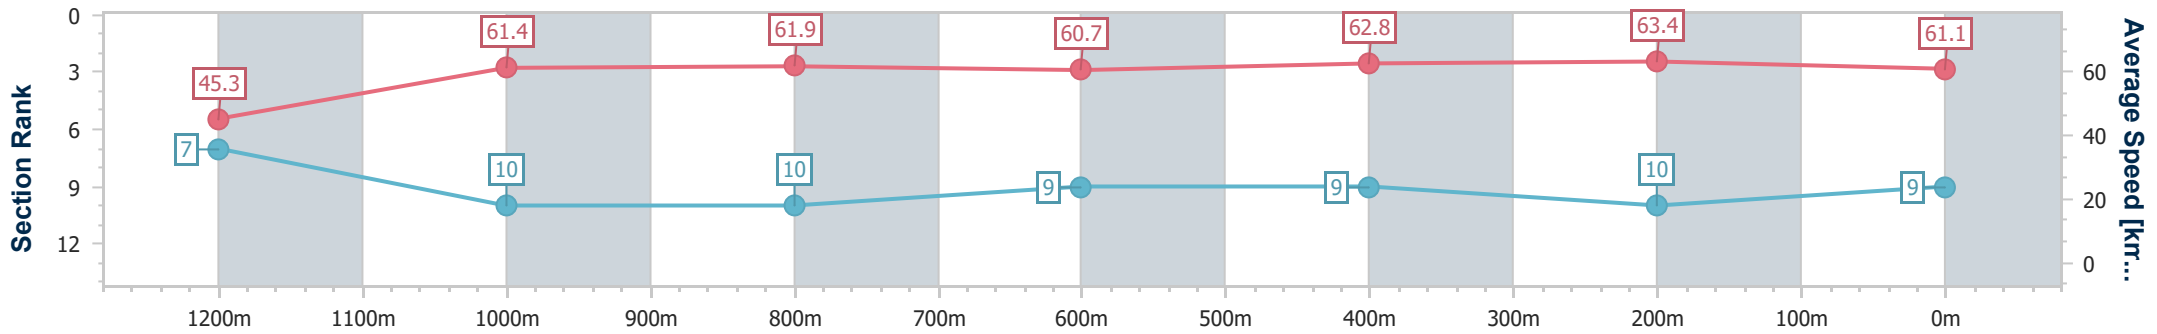

- [ ] Ranking at each section and finish
- .-.- No data available at this section
- NA No data available

Horse/Jockey Name	Spill The Diamonds
Final Rank	9
Fastest Section Time (Section)	0:11.54 (600m)
Top Speed [km/h] (Section)	65.1 (400m)
Race State	Finished

### Ipswich QLD Professional

Race 8: SCHWEPPE'S BENCHMARK 65 Handicap - 1350m

23 March 2023 - 17:19

Track Rating: Good 4, Weather: Fine, Rail Position: +3m Entire

Section	Overall	1200m	1000m	800m	600m	400m	200m
Section Times	1:22.05 [9] (0:11.94)	1:10.11 [7] (0:11.76)	0:58.35 [10] (0:11.63)	0:46.72 [10] (0:11.89)	0:34.83 [9] (0:11.54)	0:23.29 [9] (0:11.54)	0:11.75 [10] (0:11.75)
Average Speed [km/h]	45.3	61.4	61.9	60.7	62.8	63.4	61.1
Top Speed [km/h]	59.5	62.6	64.3	61.4	64.3	65.1	62.9
Avg. Dist. to Rail [m]	8.7	4.0	0.5	0.4	1.3	5.3	7.9
Avg. Stride Freq. [Hz]	2.3	2.3	2.3	2.3	2.4	2.4	2.4
Avg. Stride Length [m]	5.6	7.3	7.4	7.4	7.4	7.3	7.2

- [ ] Ranking at each section and finish
- .-.- No data available at this section
- NA No data available

Horse/Jockey Name	Three Stripes
Final Rank	10
Fastest Section Time (Section)	0:11.24 (1200m)
Top Speed [km/h] (Section)	65.6 (1200m)
Race State	Finished