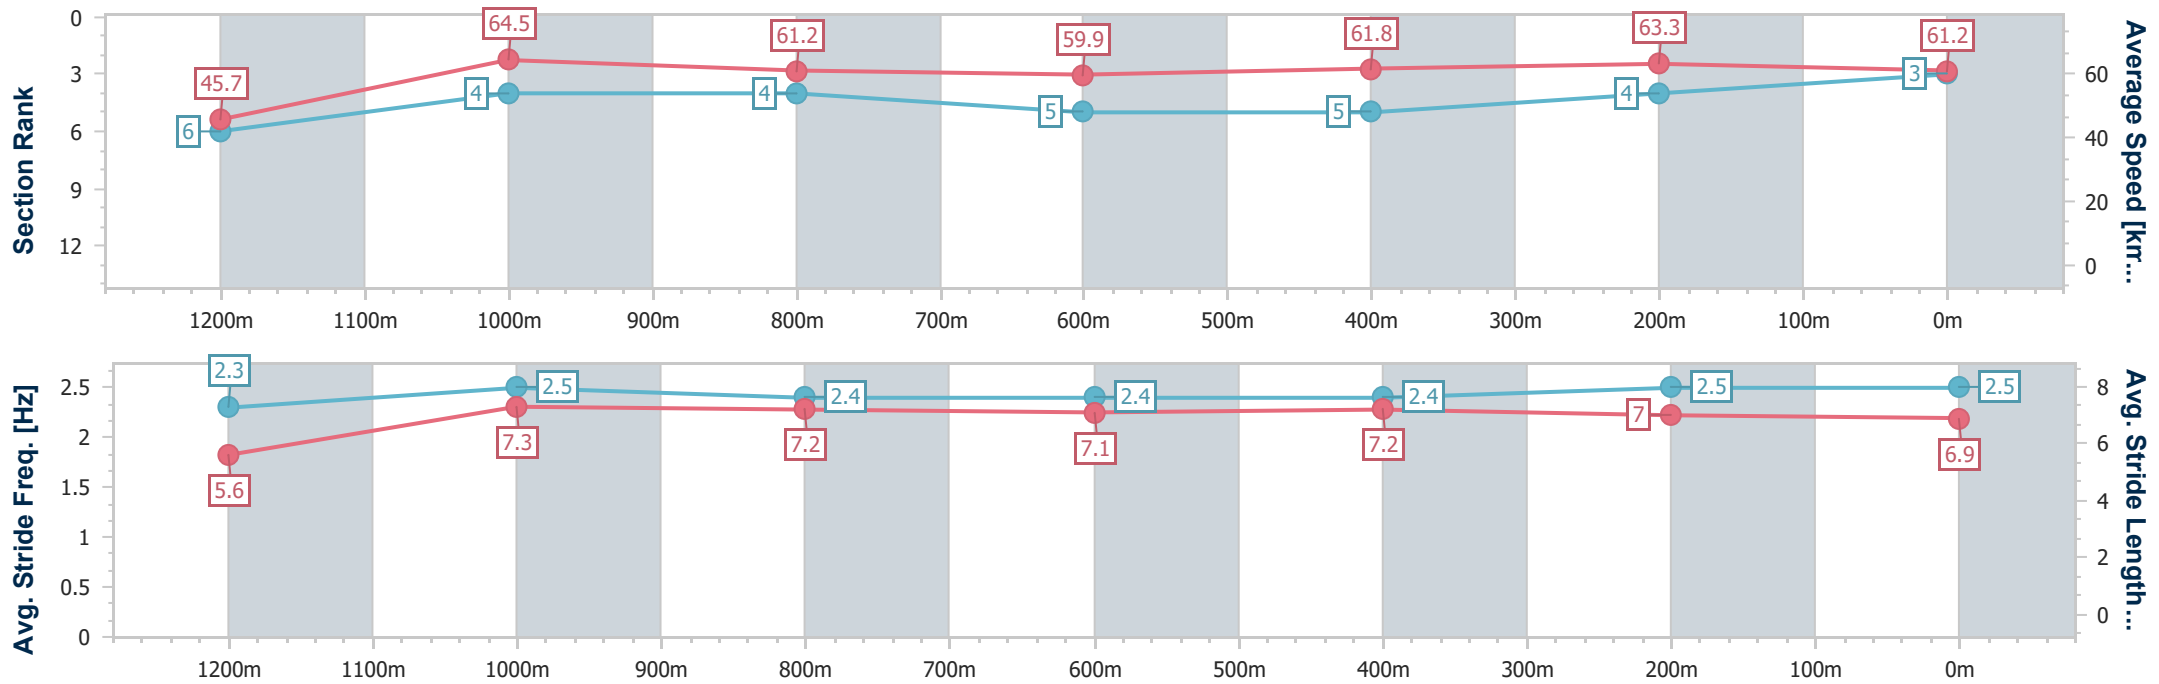

### Ipswich QLD Professional

Race 8: SCHWEPPE'S BENCHMARK 65 Handicap - 1350m

23 March 2023 - 17:19

Track Rating: Good 4, Weather: Fine, Rail Position: +3m Entire

Section	Overall	1200m	1000m	800m	600m	400m	200m
Section Times	1:21.45 [3] (0:11.81)	1:09.64 [6] (0:11.16)	0:58.48 [4] (0:11.75)	0:46.73 [4] (0:11.96)	0:34.77 [5] (0:11.63)	0:23.14 [5] (0:11.36)	0:11.78 [4] (0:11.78)
Average Speed [km/h]	45.7	64.5	61.2	59.9	61.8	63.3	61.2
Top Speed [km/h]	64.3	65.0	63.0	61.1	62.3	64.2	63.3
Avg. Dist. to Rail [m]	0.9	0.4	0.6	1.1	0.9	0.5	0.4
Avg. Stride Freq. [Hz]	2.3	2.5	2.4	2.4	2.4	2.5	2.5
Avg. Stride Length [m]	5.6	7.3	7.2	7.1	7.2	7.0	6.9

- [ ] Ranking at each section and finish
- .-.- No data available at this section
- NA No data available

Horse/Jockey Name	Simply Venus
Final Rank	4
Fastest Section Time (Section)	0:11.36 (400m)
Top Speed [km/h] (Section)	64.6 (1200m)
Race State	Finished