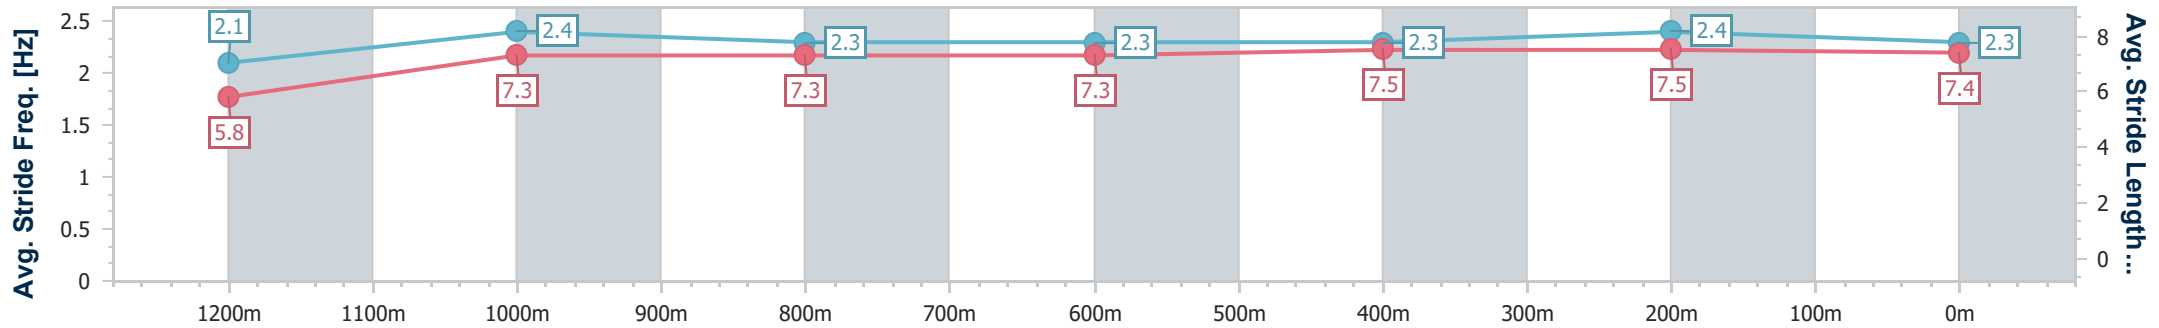

- [ ] Ranking at each section and finish
- .-.- No data available at this section
- NA No data available

Horse/Jockey Name	Punt Your Way Out
Final Rank	8
Fastest Section Time (Section)	0:11.41 (400m)
Top Speed [km/h] (Section)	64.7 (1000m)
Race State	Finished

### Ipswich QLD Professional

Race 8: SCHWEPPE'S BENCHMARK 65 Handicap - 1350m

23 March 2023 - 17:19

Track Rating: Good 4, Weather: Fine, Rail Position: +3m Entire

Section	Overall	1200m	1000m	800m	600m	400m	200m
Section Times	1:21.78 [8] (0:12.05)	1:09.73 [10] (0:11.56)	0:58.17 [9] (0:11.71)	0:46.46 [9] (0:11.95)	0:34.51 [10] (0:11.54)	0:22.97 [10] (0:11.41)	0:11.56 [9] (0:11.56)
Average Speed [km/h]	44.8	62.3	61.3	60.0	62.3	63.5	62.2
Top Speed [km/h]	60.8	64.2	64.7	61.0	63.8	64.3	64.3
Avg. Dist. to Rail [m]	3.4	1.4	1.6	1.0	0.3	2.2	3.9
Avg. Stride Freq. [Hz]	2.1	2.4	2.3	2.3	2.3	2.4	2.3
Avg. Stride Length [m]	5.8	7.3	7.3	7.3	7.5	7.5	7.4

- [ ] Ranking at each section and finish
- .-.- No data available at this section
- NA No data available

Horse/Jockey Name	Spill The Diamonds
Final Rank	9
Fastest Section Time (Section)	0:11.54 (600m)
Top Speed [km/h] (Section)	65.1 (400m)
Race State	Finished