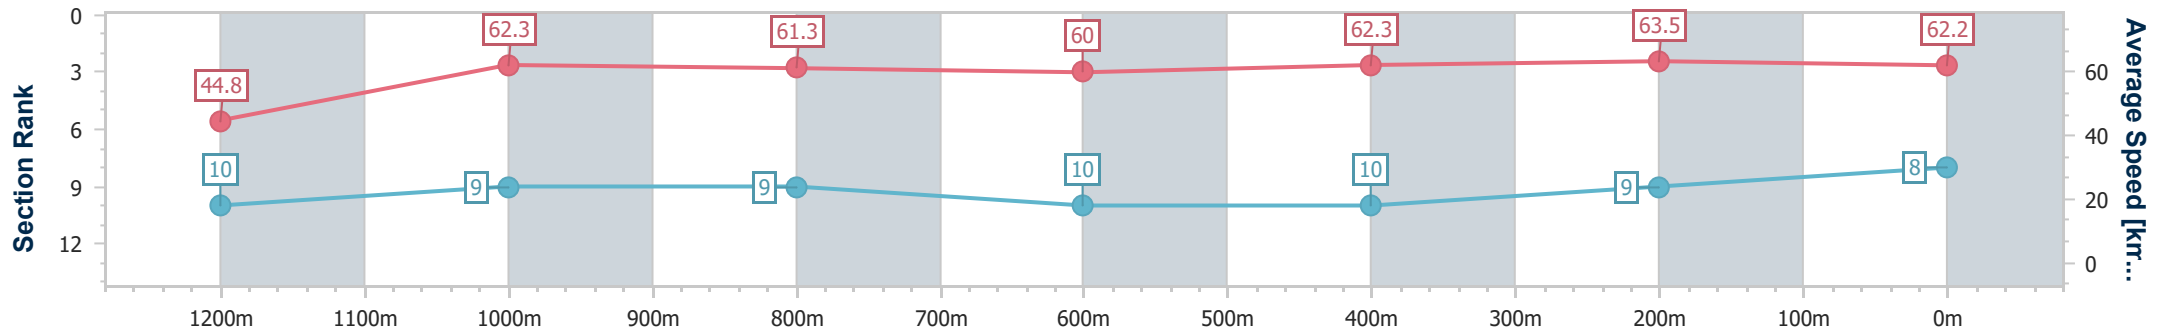

- [ ] Ranking at each section and finish
- .-.- No data available at this section
- NA No data available

Horse/Jockey Name	Punt Your Way Out
Final Rank	8
Fastest Section Time (Section)	0:11.41 (400m)
Top Speed [km/h] (Section)	64.7 (1000m)
Race State	Finished

### Ipswich QLD Professional

Race 8: SCHWEPPE'S BENCHMARK 65 Handicap - 1350m

23 March 2023 - 17:19

Track Rating: Good 4, Weather: Fine, Rail Position: +3m Entire

Section	Overall	1200m	1000m	800m	600m	400m	200m
Section Times	1:21.78 [8] (0:12.05)	1:09.73 [10] (0:11.56)	0:58.17 [9] (0:11.71)	0:46.46 [9] (0:11.95)	0:34.51 [10] (0:11.54)	0:22.97 [10] (0:11.41)	0:11.56 [9] (0:11.56)
Average Speed [km/h]	44.8	62.3	61.3	60.0	62.3	63.5	62.2
Top Speed [km/h]	60.8	64.2	64.7	61.0	63.8	64.3	64.3
Avg. Dist. to Rail [m]	3.4	1.4	1.6	1.0	0.3	2.2	3.9
Avg. Stride Freq. [Hz]	2.1	2.4	2.3	2.3	2.3	2.4	2.3
Avg. Stride Length [m]	5.8	7.3	7.3	7.3	7.5	7.5	7.4

- [ ] Ranking at each section and finish
- .-.- No data available at this section
- NA No data available

Horse/Jockey Name	Spill The Diamonds
Final Rank	9
Fastest Section Time (Section)	0:11.54 (600m)
Top Speed [km/h] (Section)	65.1 (400m)
Race State	Finished