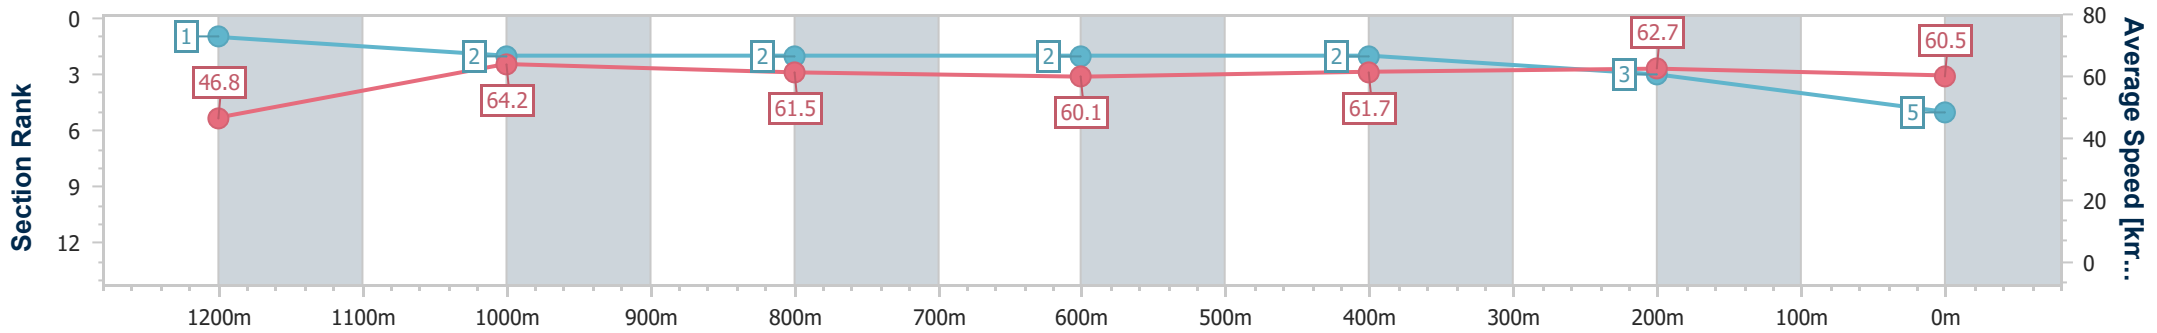

### Ipswich QLD Professional

Race 8: SCHWEPPE'S BENCHMARK 65 Handicap - 1350m

23 March 2023 - 17:19

Track Rating: Good 4, Weather: Fine, Rail Position: +3m Entire

Section	Overall	1200m	1000m	800m	600m	400m	200m
Section Times	1:21.55 [5] (0:11.55)	1:10.00 [1] (0:11.20)	0:58.80 [2] (0:11.70)	0:47.10 [2] (0:11.96)	0:35.14 [2] (0:11.67)	0:23.47 [2] (0:11.56)	0:11.91 [3] (0:11.91)
Average Speed [km/h]	46.8	64.2	61.5	60.1	61.7	62.7	60.5
Top Speed [km/h]	64.2	65.5	63.1	60.5	63.5	63.7	61.3
Avg. Dist. to Rail [m]	2.0	0.6	0.3	0.3	0.4	1.8	3.2
Avg. Stride Freq. [Hz]	2.4	2.5	2.4	2.4	2.4	2.4	2.4
Avg. Stride Length [m]	5.4	7.2	7.1	7.1	7.1	7.2	7.0