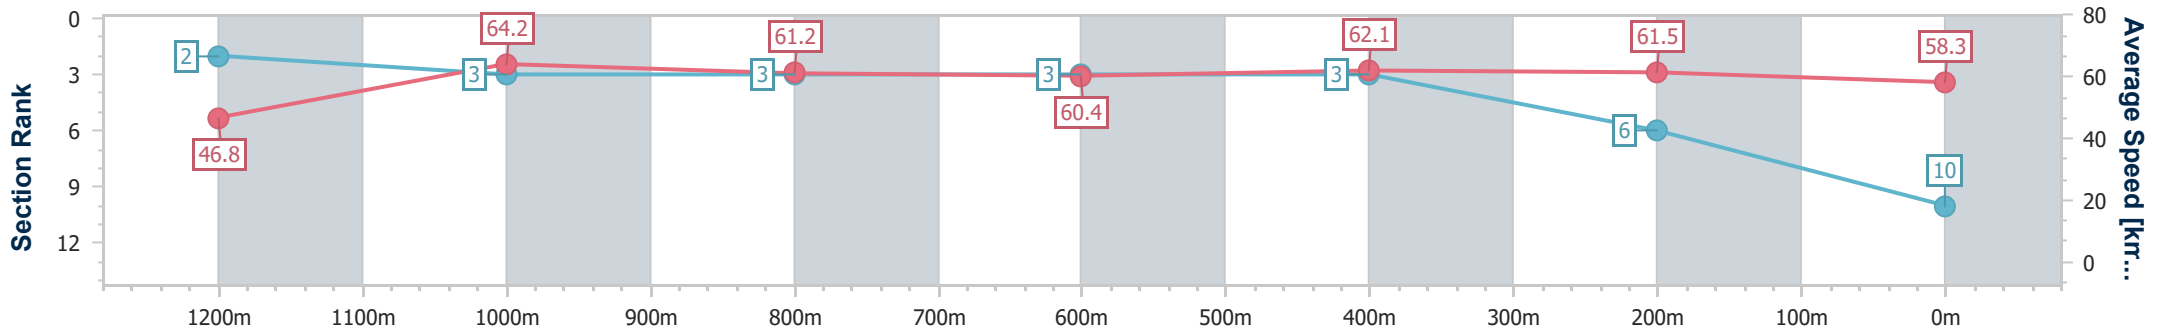

- [ ] Ranking at each section and finish
- .-.- No data available at this section
- NA No data available

Horse/Jockey Name	Three Stripes
Final Rank	10
Fastest Section Time (Section)	0:11.24 (1200m)
Top Speed [km/h] (Section)	65.6 (1200m)
Race State	Finished

### Ipswich QLD Professional

Race 8: SCHWEPPE'S BENCHMARK 65 Handicap - 1350m

23 March 2023 - 17:19

Track Rating: Good 4, Weather: Fine, Rail Position: +3m Entire

Section	Overall	1200m	1000m	800m	600m	400m	200m
Section Times	1:22.31 [10] (0:11.56)	1:10.75 [2] (0:11.24)	0:59.51 [3] (0:11.78)	0:47.73 [3] (0:11.92)	0:35.81 [3] (0:11.65)	0:24.16 [3] (0:11.80)	0:12.36 [6] (0:12.36)
Average Speed [km/h]	46.8	64.2	61.2	60.4	62.1	61.5	58.3
Top Speed [km/h]	62.3	65.6	63.6	61.3	63.4	63.0	60.9
Avg. Dist. to Rail [m]	5.5	1.8	0.7	0.2	0.7	3.0	4.7
Avg. Stride Freq. [Hz]	2.3	2.4	2.4	2.3	2.4	2.4	2.3
Avg. Stride Length [m]	5.6	7.3	7.2	7.2	7.3	7.1	7.0

- [ ] Ranking at each section and finish
- .-.- No data available at this section
- NA No data available