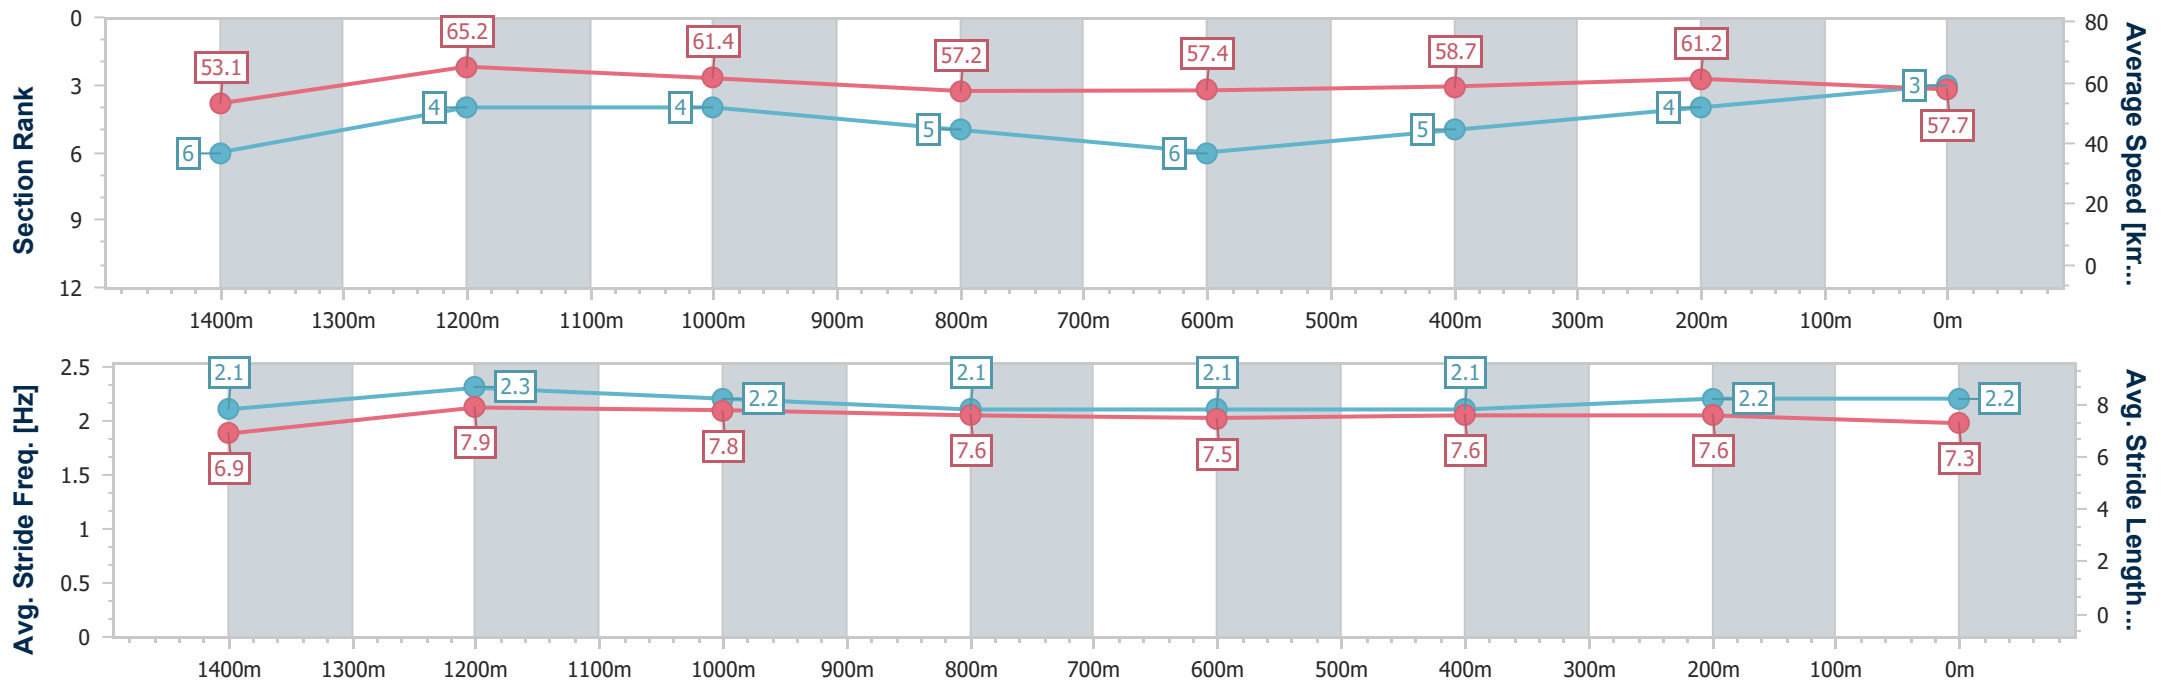

Sunshine Coast QLD Professional

Race 2: 24/7 ACCESS Maiden Handicap - 1600m

24 March 2023 - 18:05

Track Rating: Good 4, Weather: Fine, Rail Position: +7m

Section	Overall	1400m	1200m	1000m	800m	600m	400m	200m
Section Times	1:38.28 [3] (0:13.57)	1:24.71 [6] (0:11.10)	1:13.61 [4] (0:11.74)	1:01.87 [4] (0:12.68)	0:49.19 [5] (0:12.64)	0:36.55 [6] (0:12.30)	0:24.25 [5] (0:11.75)	0:12.50 [4] (0:12.50)
Average Speed [km/h]	53.1	65.2	61.4	57.2	57.4	58.7	61.2	57.7
Top Speed [km/h]	66.7	66.8	63.3	59.1	59.3	60.3	61.8	61.0
Avg. Dist. to Rail [m]	2.1	1.8	2.1	2.3	1.5	0.3	2.9	3.0
Avg. Stride Freq. [Hz]	2.1	2.3	2.2	2.1	2.1	2.1	2.2	2.2
Avg. Stride Length [m]	6.9	7.9	7.8	7.6	7.5	7.6	7.6	7.3