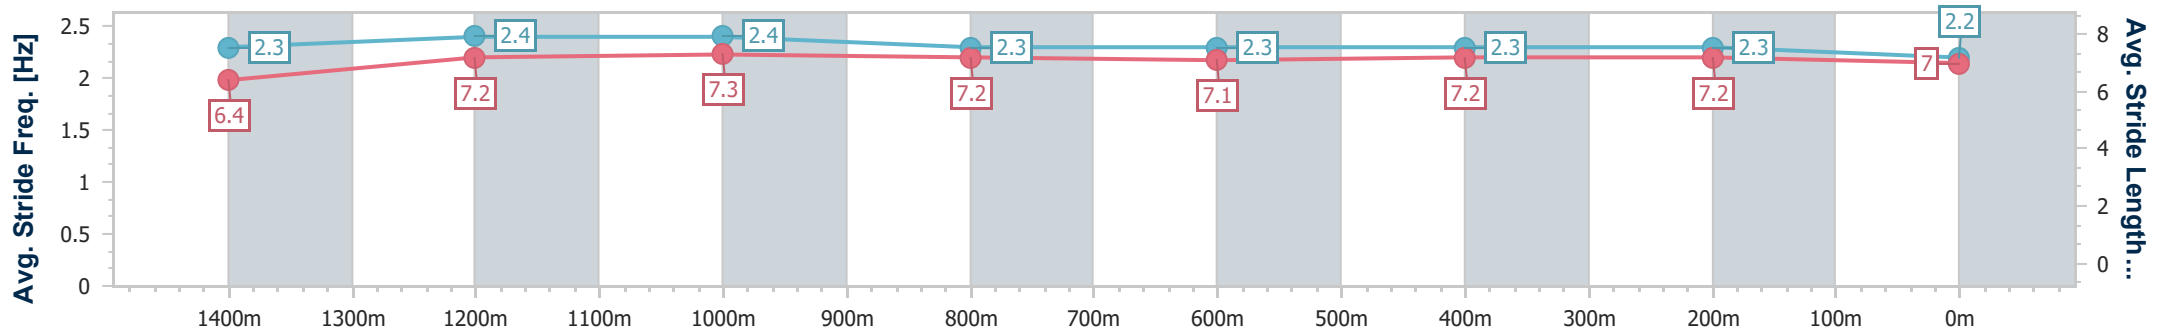

Sunshine Coast QLD Professional

Race 2: 24/7 ACCESS Maiden Handicap - 1600m

24 March 2023 - 18:05

Track Rating: Good 4, Weather: Fine, Rail Position: +7m

Section	Overall	1400m	1200m	1000m	800m	600m	400m	200m
Section Times	1:39.11 [7] (0:13.53)	1:25.58 [5] (0:11.62)	1:13.96 [8] (0:11.67)	1:02.29 [8] (0:12.52)	0:49.77 [8] (0:12.60)	0:37.17 [8] (0:12.25)	0:24.92 [8] (0:12.14)	0:12.78 [7] (0:12.78)
Average Speed [km/h]	53.2	62.8	61.9	58.3	58.2	59.9	59.3	56.3
Top Speed [km/h]	64.0	64.4	64.5	61.0	62.2	62.3	61.4	58.2
Avg. Dist. to Rail [m]	10.2	4.9	4.2	4.4	3.5	3.3	4.7	4.8
Avg. Stride Freq. [Hz]	2.3	2.4	2.4	2.3	2.3	2.3	2.3	2.2
Avg. Stride Length [m]	6.4	7.2	7.3	7.2	7.1	7.2	7.2	7.0