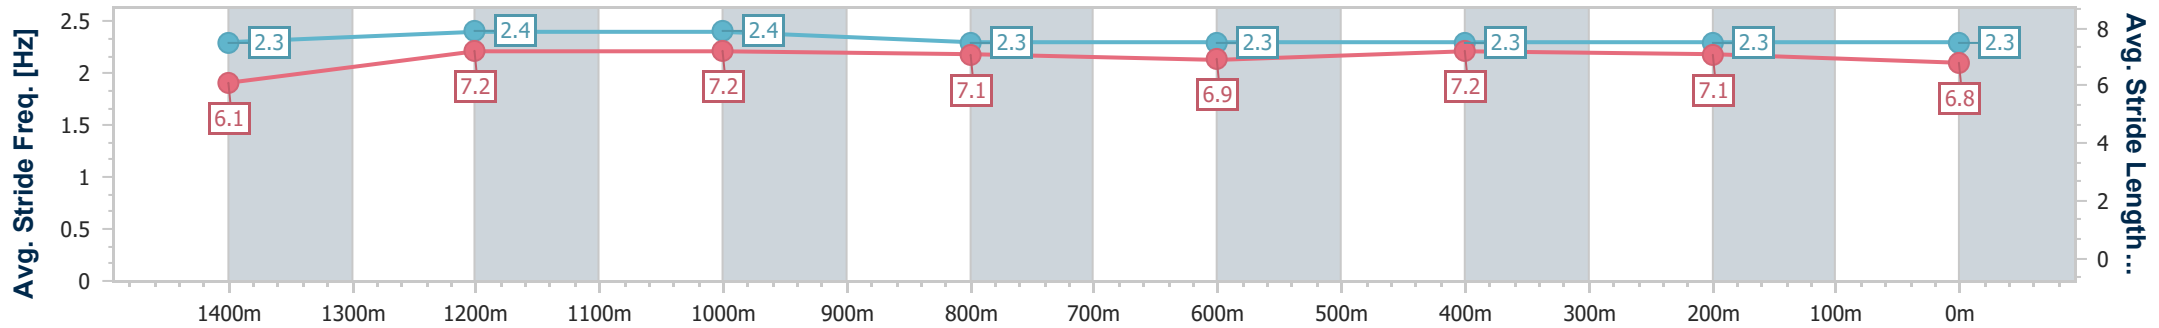

- [] Ranking at each section and finish
- .-.- No data available at this section
- NA No data available

Horse/Jockey Name	Brooklyn Dash
Final Rank	10
Fastest Section Time (Section)	0:11.43 (1400m)
Top Speed [km/h] (Section)	65.7 (Overall)
Race State	Finished

Sunshine Coast QLD Professional

Race 2: 24/7 ACCESS Maiden Handicap - 1600m

24 March 2023 - 18:05

Track Rating: Good 4, Weather: Fine, Rail Position: +7m

Section	Overall	1400m	1200m	1000m	800m	600m	400m	200m
Section Times	1:39.73 [10] (0:13.94)	1:25.79 [9] (0:11.43)	1:14.36 [9] (0:11.74)	1:02.62 [10] (0:12.34)	0:50.28 [9] (0:12.84)	0:37.44 [10] (0:12.17)	0:25.27 [10] (0:12.33)	0:12.94 [11] (0:12.94)
Average Speed [km/h]	51.6	63.5	61.6	58.7	57.0	59.7	58.3	55.7
Top Speed [km/h]	65.7	65.0	63.1	61.0	60.5	61.1	58.8	58.1
Avg. Dist. to Rail [m]	5.0	3.5	3.2	2.9	2.5	1.6	4.8	3.5
Avg. Stride Freq. [Hz]	2.3	2.4	2.4	2.3	2.3	2.3	2.3	2.3
Avg. Stride Length [m]	6.1	7.2	7.2	7.1	6.9	7.2	7.1	6.8

- [] Ranking at each section and finish
- .-.- No data available at this section
- NA No data available

Horse/Jockey Name	Lovezeladys
Final Rank	11
Fastest Section Time (Section)	0:11.32 (1400m)
Top Speed [km/h] (Section)	65.0 (Overall)
Race State	Finished