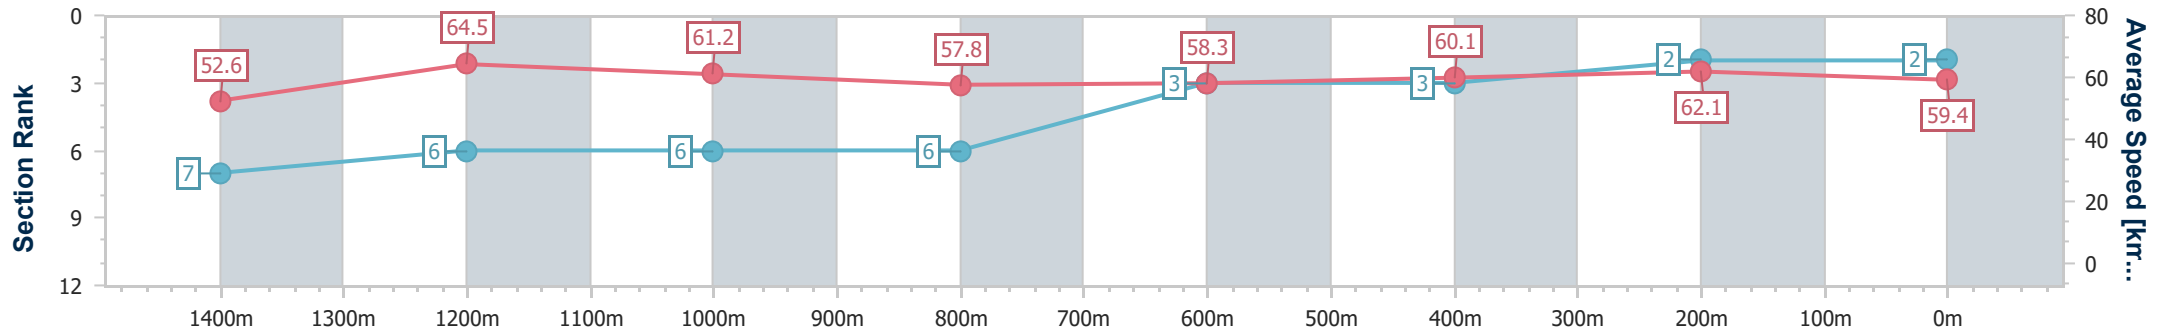

Sunshine Coast QLD Professional

Race 2: 24/7 ACCESS Maiden Handicap - 1600m

24 March 2023 - 18:05

Track Rating: Good 4, Weather: Fine, Rail Position: +7m

Section	Overall	1400m	1200m	1000m	800m	600m	400m	200m
Section Times	1:37.48 [2] (0:13.69)	1:23.79 [7] (0:11.22)	1:12.57 [6] (0:11.79)	1:00.78 [6] (0:12.52)	0:48.26 [6] (0:12.47)	0:35.79 [3] (0:12.07)	0:23.72 [3] (0:11.59)	0:12.13 [2] (0:12.13)
Average Speed [km/h]	52.6	64.5	61.2	57.8	58.3	60.1	62.1	59.4
Top Speed [km/h]	65.9	66.4	63.6	59.5	61.7	61.1	63.1	61.2
Avg. Dist. to Rail [m]	3.4	2.3	2.0	2.1	1.5	1.3	2.8	2.9
Avg. Stride Freq. [Hz]	2.2	2.4	2.3	2.3	2.3	2.3	2.4	2.4
Avg. Stride Length [m]	6.5	7.3	7.3	7.1	7.0	7.2	7.2	7.0