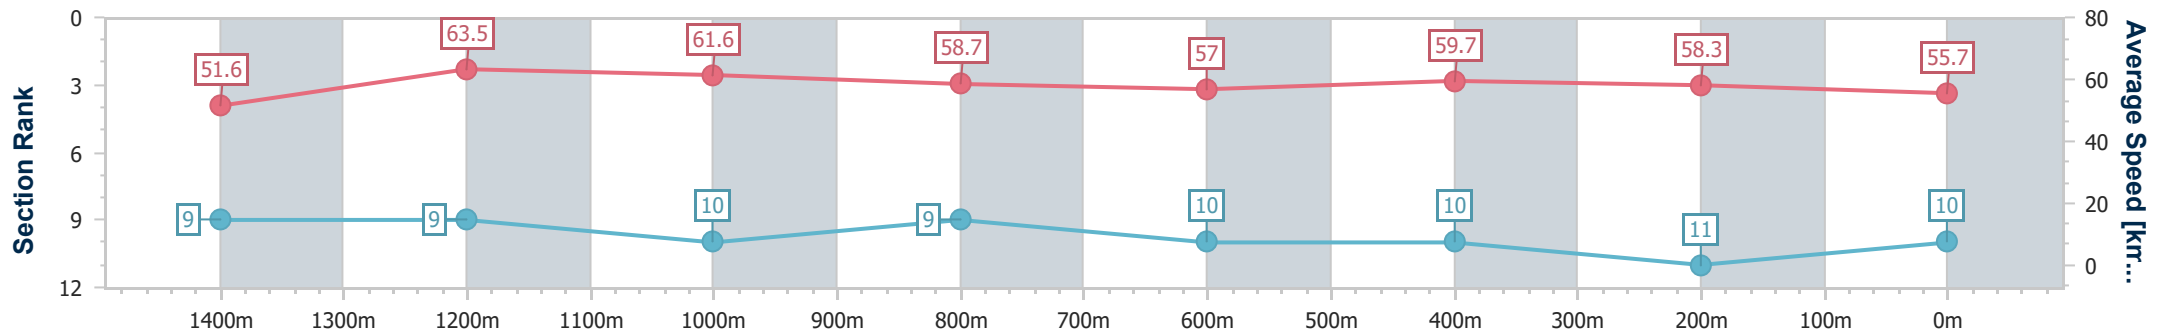

- [] Ranking at each section and finish
- .-.- No data available at this section
- NA No data available

Horse/Jockey Name	Brooklyn Dash
Final Rank	10
Fastest Section Time (Section)	0:11.43 (1400m)
Top Speed [km/h] (Section)	65.7 (Overall)
Race State	Finished

Sunshine Coast QLD Professional

Race 2: 24/7 ACCESS Maiden Handicap - 1600m

24 March 2023 - 18:05

Track Rating: Good 4, Weather: Fine, Rail Position: +7m

Section	Overall	1400m	1200m	1000m	800m	600m	400m	200m
Section Times	1:39.73 [10] (0:13.94)	1:25.79 [9] (0:11.43)	1:14.36 [9] (0:11.74)	1:02.62 [10] (0:12.34)	0:50.28 [9] (0:12.84)	0:37.44 [10] (0:12.17)	0:25.27 [10] (0:12.33)	0:12.94 [11] (0:12.94)
Average Speed [km/h]	51.6	63.5	61.6	58.7	57.0	59.7	58.3	55.7
Top Speed [km/h]	65.7	65.0	63.1	61.0	60.5	61.1	58.8	58.1
Avg. Dist. to Rail [m]	5.0	3.5	3.2	2.9	2.5	1.6	4.8	3.5
Avg. Stride Freq. [Hz]	2.3	2.4	2.4	2.3	2.3	2.3	2.3	2.3
Avg. Stride Length [m]	6.1	7.2	7.2	7.1	6.9	7.2	7.1	6.8

- [] Ranking at each section and finish
- .-.- No data available at this section
- NA No data available

Horse/Jockey Name	Lovezeladys
Final Rank	11
Fastest Section Time (Section)	0:11.32 (1400m)
Top Speed [km/h] (Section)	65.0 (Overall)
Race State	Finished