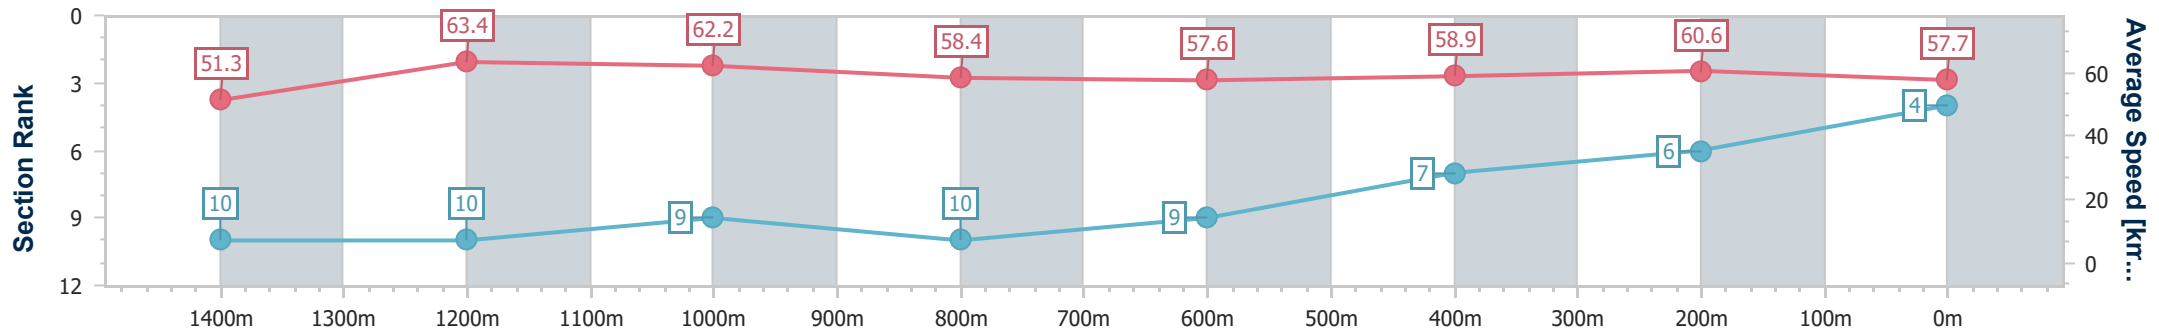

Sunshine Coast QLD Professional

Race 2: 24/7 ACCESS Maiden Handicap - 1600m

24 March 2023 - 18:05

Track Rating: Good 4, Weather: Fine, Rail Position: +7m

Section	Overall	1400m	1200m	1000m	800m	600m	400m	200m
Section Times	1:38.66 [4] (0:14.05)	1:24.61 [10] (0:11.43)	1:13.18 [10] (0:11.58)	1:01.60 [9] (0:12.42)	0:49.18 [10] (0:12.58)	0:36.60 [9] (0:12.22)	0:24.38 [7] (0:11.90)	0:12.48 [6] (0:12.48)
Average Speed [km/h]	51.3	63.4	62.2	58.4	57.6	58.9	60.6	57.7
Top Speed [km/h]	64.2	64.2	63.6	60.5	61.0	60.8	61.7	59.1
Avg. Dist. to Rail [m]	3.9	2.2	2.3	2.1	1.2	0.4	1.8	3.3
Avg. Stride Freq. [Hz]	2.1	2.2	2.2	2.1	2.1	2.1	2.2	2.1
Avg. Stride Length [m]	6.7	7.7	7.7	7.6	7.3	7.4	7.5	7.4