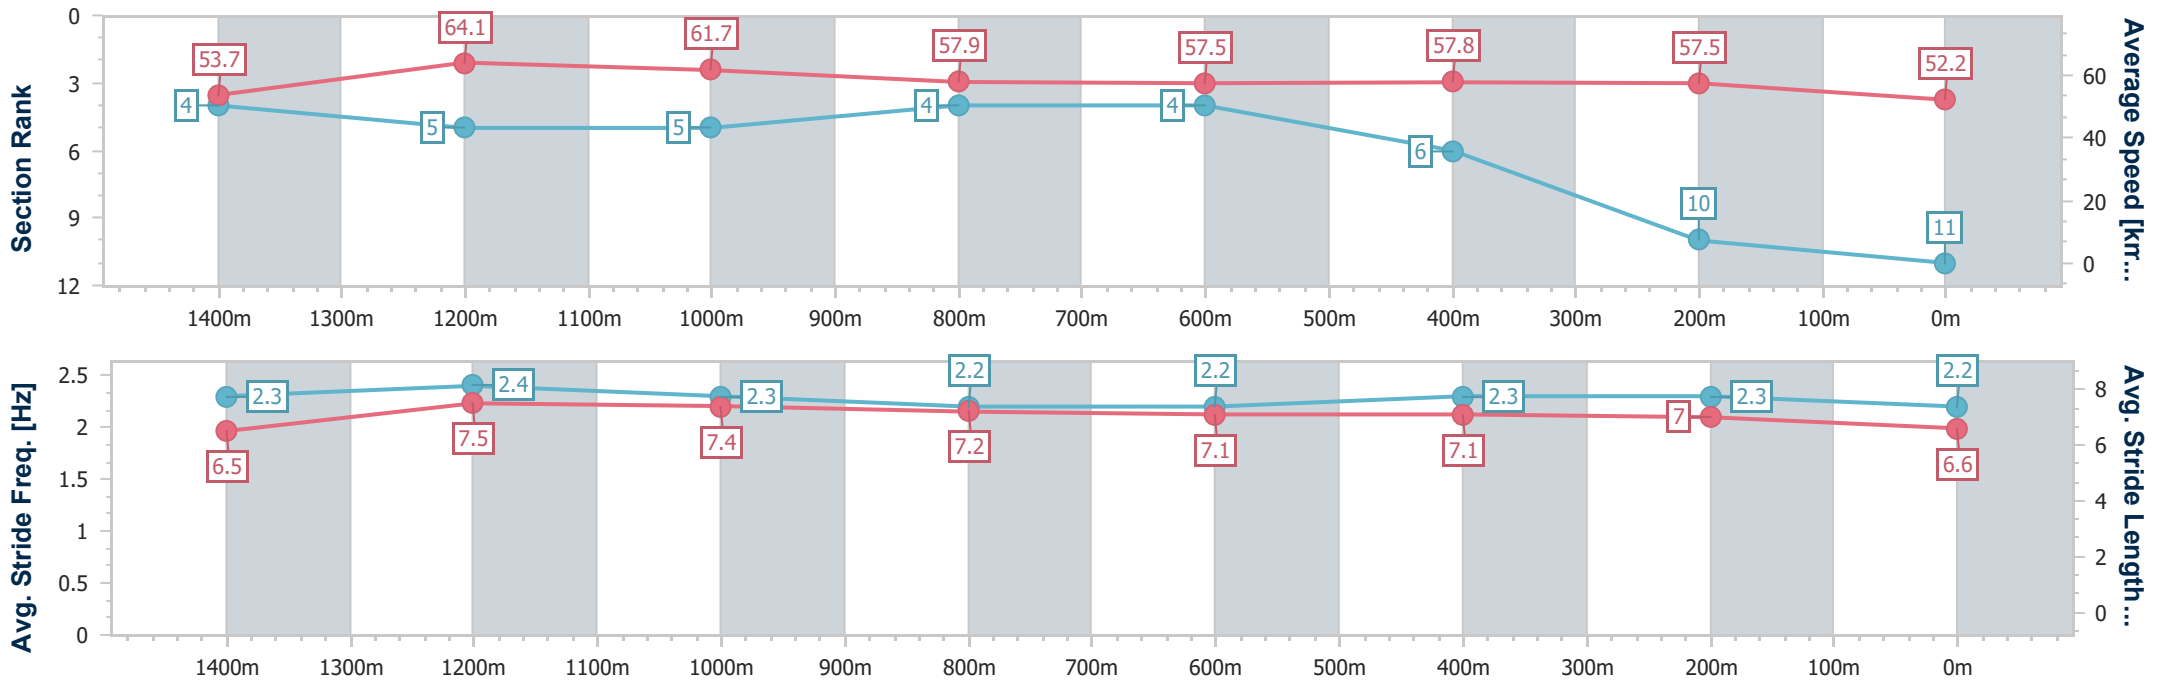

- [] Ranking at each section and finish
- .-.- No data available at this section
- NA No data available

Horse/Jockey Name	Lovezeladys
Final Rank	11
Fastest Section Time (Section)	0:11.32 (1400m)
Top Speed [km/h] (Section)	65.0 (Overall)
Race State	Finished

Sunshine Coast QLD Professional

Race 2: 24/7 ACCESS Maiden Handicap - 1600m

24 March 2023 - 18:05

Track Rating: Good 4, Weather: Fine, Rail Position: +7m

Section	Overall	1400m	1200m	1000m	800m	600m	400m	200m
Section Times	1:40.48 [11] (0:13.43)	1:27.05 [4] (0:11.32)	1:15.73 [5] (0:11.70)	1:04.03 [5] (0:12.55)	0:51.48 [4] (0:12.62)	0:38.86 [4] (0:12.53)	0:26.33 [6] (0:12.53)	0:13.80 [10] (0:13.80)
Average Speed [km/h]	53.7	64.1	61.7	57.9	57.5	57.8	57.5	52.2
Top Speed [km/h]	65.0	64.9	64.2	59.7	59.2	59.4	58.6	55.8
Avg. Dist. to Rail [m]	8.8	3.8	3.6	3.2	1.4	1.1	3.8	2.2
Avg. Stride Freq. [Hz]	2.3	2.4	2.3	2.2	2.2	2.3	2.3	2.2
Avg. Stride Length [m]	6.5	7.5	7.4	7.2	7.1	7.1	7.0	6.6

- [] Ranking at each section and finish
- .-.- No data available at this section
- NA No data available