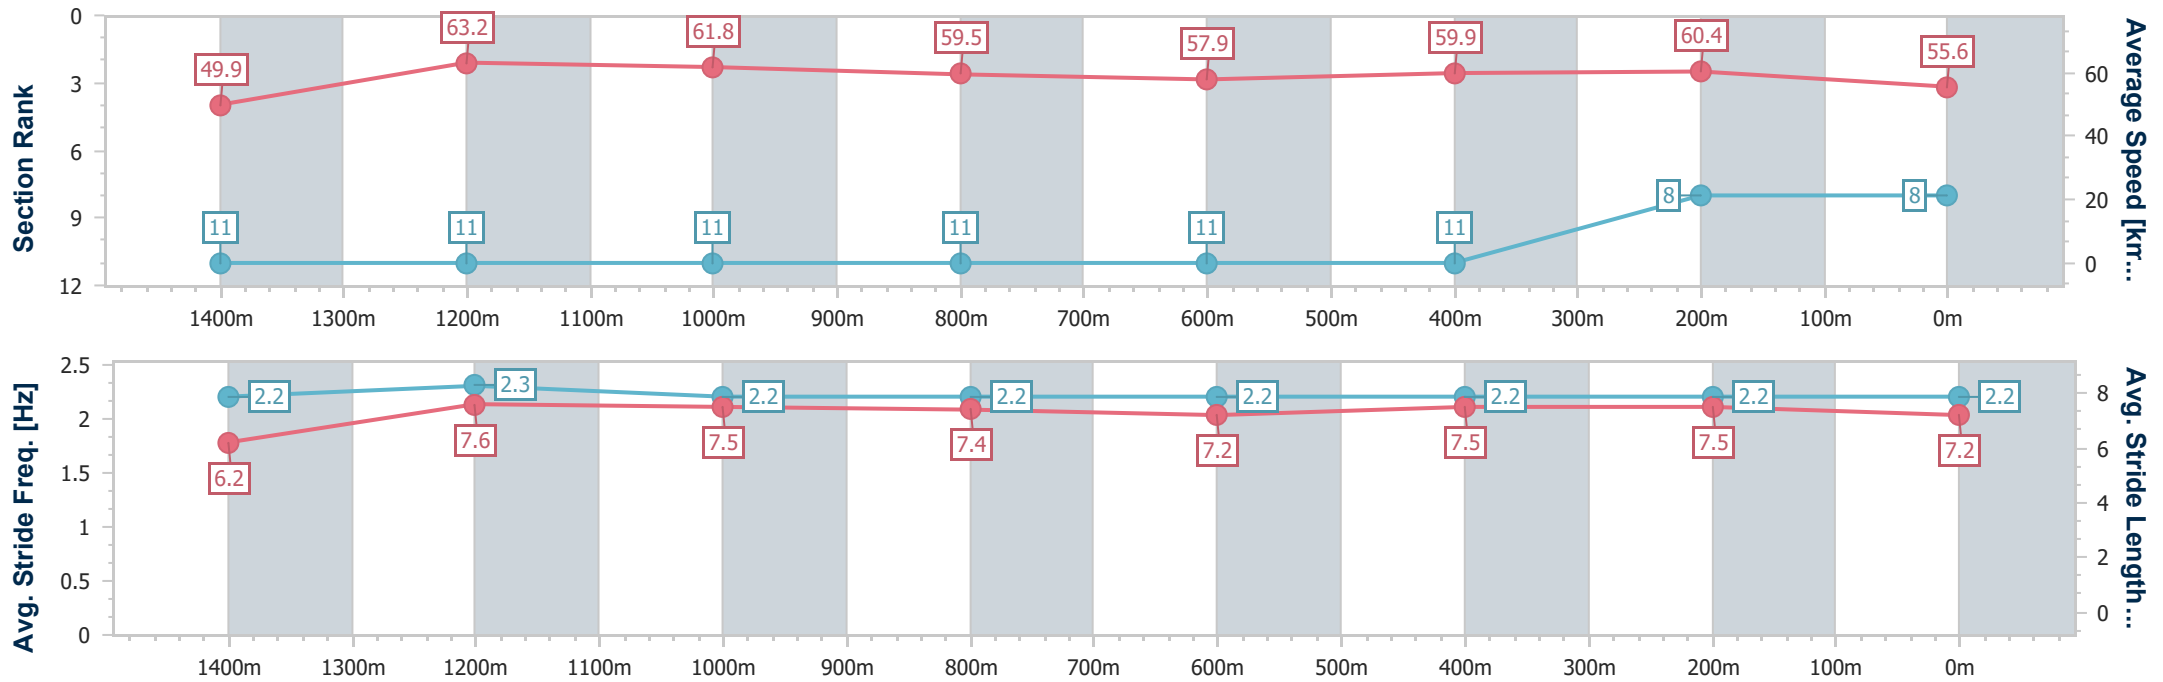

- [] Ranking at each section and finish
- .-.- No data available at this section
- NA No data available

Horse/Jockey Name	Another Dazzler
Final Rank	8
Fastest Section Time (Section)	0:11.48 (1400m)
Top Speed [km/h] (Section)	64.0 (1400m)
Race State	Finished

Sunshine Coast QLD Professional

Race 2: 24/7 ACCESS Maiden Handicap - 1600m

24 March 2023 - 18:05

Track Rating: Good 4, Weather: Fine, Rail Position: +7m

Section	Overall	1400m	1200m	1000m	800m	600m	400m	200m
Section Times	1:39.39 [8] (0:14.46)	1:24.93 [11] (0:11.48)	1:13.45 [11] (0:11.66)	1:01.79 [11] (0:12.19)	0:49.60 [11] (0:12.65)	0:36.95 [11] (0:12.08)	0:24.87 [11] (0:11.91)	0:12.96 [8] (0:12.96)
Average Speed [km/h]	49.9	63.2	61.8	59.5	57.9	59.9	60.4	55.6
Top Speed [km/h]	63.9	64.0	62.6	60.7	61.7	61.8	61.7	58.5
Avg. Dist. to Rail [m]	1.9	2.7	2.8	2.5	2.6	1.0	1.3	2.4
Avg. Stride Freq. [Hz]	2.2	2.3	2.2	2.2	2.2	2.2	2.2	2.2
Avg. Stride Length [m]	6.2	7.6	7.5	7.4	7.2	7.5	7.5	7.2