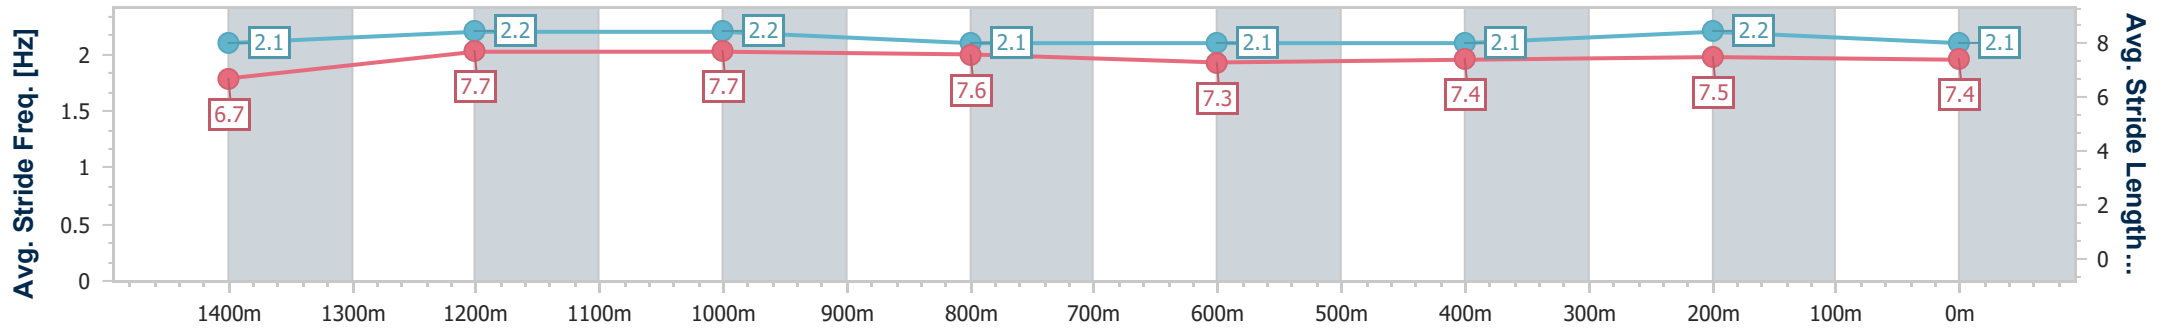

Sunshine Coast QLD Professional

Race 2: 24/7 ACCESS Maiden Handicap - 1600m

24 March 2023 - 18:05

Track Rating: Good 4, Weather: Fine, Rail Position: +7m

Section	Overall	1400m	1200m	1000m	800m	600m	400m	200m
Section Times	1:38.66 [4] (0:14.05)	1:24.61 [10] (0:11.43)	1:13.18 [10] (0:11.58)	1:01.60 [9] (0:12.42)	0:49.18 [10] (0:12.58)	0:36.60 [9] (0:12.22)	0:24.38 [7] (0:11.90)	0:12.48 [6] (0:12.48)
Average Speed [km/h]	51.3	63.4	62.2	58.4	57.6	58.9	60.6	57.7
Top Speed [km/h]	64.2	64.2	63.6	60.5	61.0	60.8	61.7	59.1
Avg. Dist. to Rail [m]	3.9	2.2	2.3	2.1	1.2	0.4	1.8	3.3
Avg. Stride Freq. [Hz]	2.1	2.2	2.2	2.1	2.1	2.1	2.2	2.1
Avg. Stride Length [m]	6.7	7.7	7.7	7.6	7.3	7.4	7.5	7.4