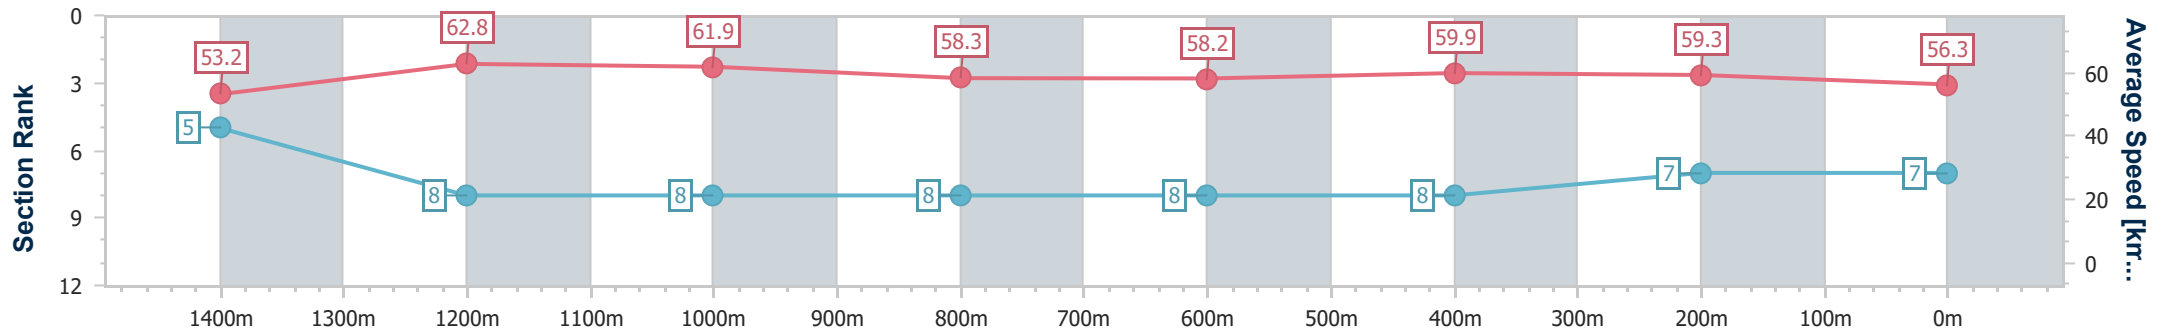

Sunshine Coast QLD Professional

Race 2: 24/7 ACCESS Maiden Handicap - 1600m

24 March 2023 - 18:05

Track Rating: Good 4, Weather: Fine, Rail Position: +7m

Section	Overall	1400m	1200m	1000m	800m	600m	400m	200m
Section Times	1:39.11 [7] (0:13.53)	1:25.58 [5] (0:11.62)	1:13.96 [8] (0:11.67)	1:02.29 [8] (0:12.52)	0:49.77 [8] (0:12.60)	0:37.17 [8] (0:12.25)	0:24.92 [8] (0:12.14)	0:12.78 [7] (0:12.78)
Average Speed [km/h]	53.2	62.8	61.9	58.3	58.2	59.9	59.3	56.3
Top Speed [km/h]	64.0	64.4	64.5	61.0	62.2	62.3	61.4	58.2
Avg. Dist. to Rail [m]	10.2	4.9	4.2	4.4	3.5	3.3	4.7	4.8
Avg. Stride Freq. [Hz]	2.3	2.4	2.4	2.3	2.3	2.3	2.3	2.2
Avg. Stride Length [m]	6.4	7.2	7.3	7.2	7.1	7.2	7.2	7.0