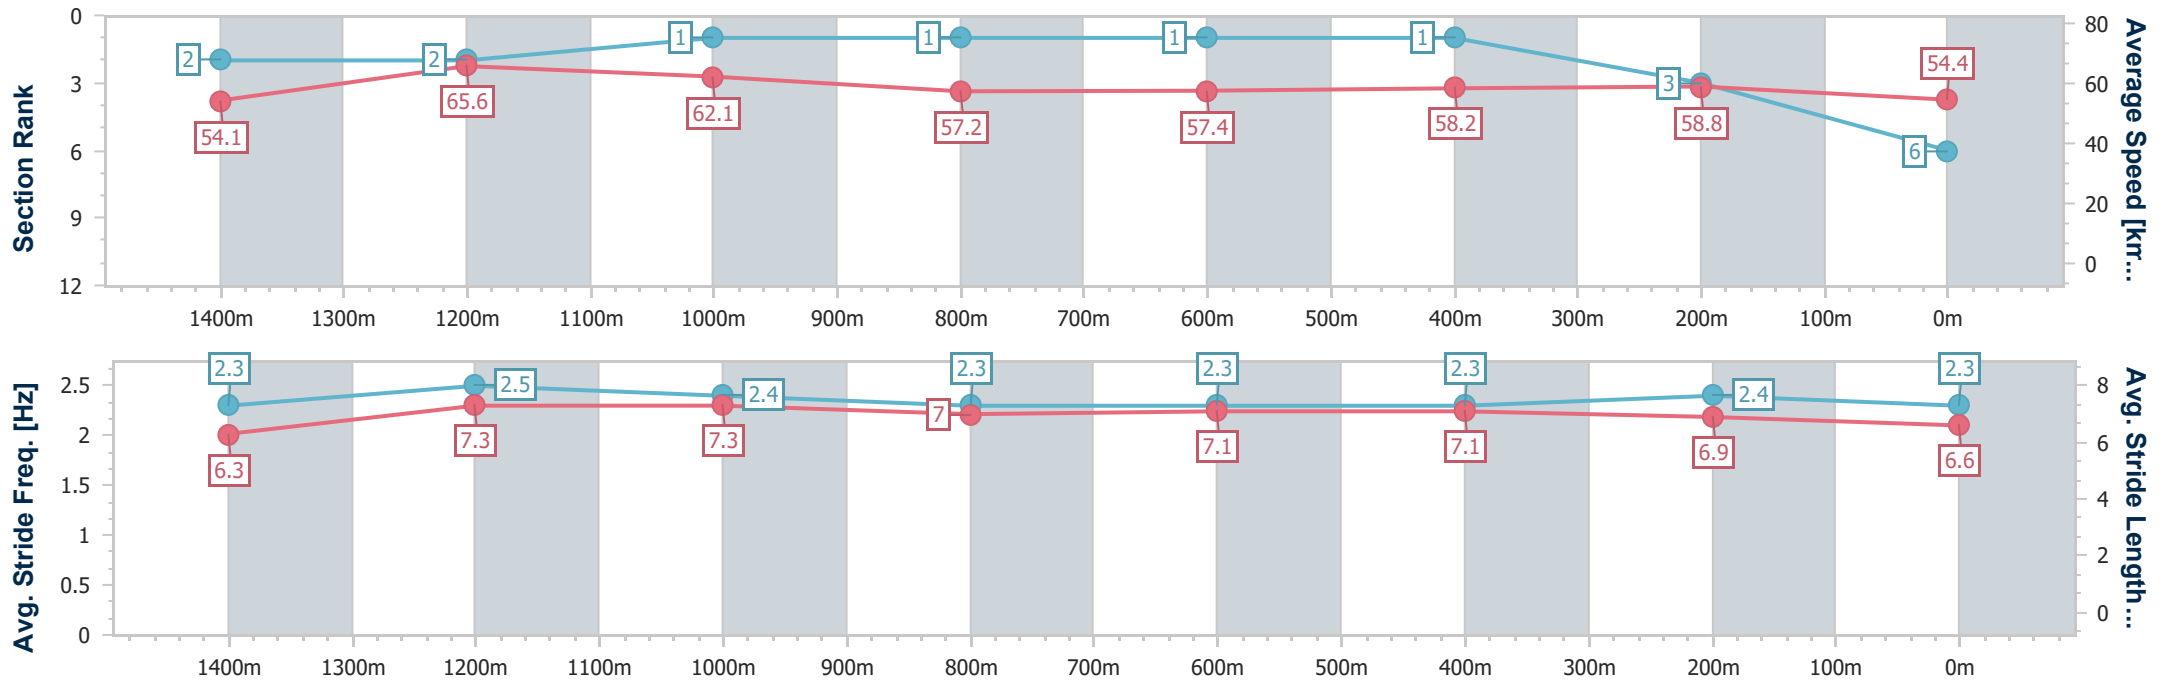

Sunshine Coast QLD Professional

Race 2: 24/7 ACCESS Maiden Handicap - 1600m

24 March 2023 - 18:05

Track Rating: Good 4, Weather: Fine, Rail Position: +7m

Section	Overall	1400m	1200m	1000m	800m	600m	400m	200m
Section Times	1:39.03 [6] (0:13.32)	1:25.71 [2] (0:11.06)	1:14.65 [2] (0:11.63)	1:03.02 [1] (0:12.65)	0:50.37 [1] (0:12.53)	0:37.84 [1] (0:12.36)	0:25.48 [1] (0:12.26)	0:13.22 [3] (0:13.22)
Average Speed [km/h]	54.1	65.6	62.1	57.2	57.4	58.2	58.8	54.4
Top Speed [km/h]	67.8	68.1	64.5	60.0	58.8	60.0	60.9	56.9
Avg. Dist. to Rail [m]	6.2	3.7	3.2	1.7	0.2	0.3	0.5	0.6
Avg. Stride Freq. [Hz]	2.3	2.5	2.4	2.3	2.3	2.3	2.4	2.3
Avg. Stride Length [m]	6.3	7.3	7.3	7.0	7.1	7.1	6.9	6.6

- [] Ranking at each section and finish
- .-.- No data available at this section
- NA No data available

Horse/Jockey Name	Tavieslass
Final Rank	7
Fastest Section Time (Section)	0:11.62 (1400m)
Top Speed [km/h] (Section)	64.5 (1200m)
Race State	Finished