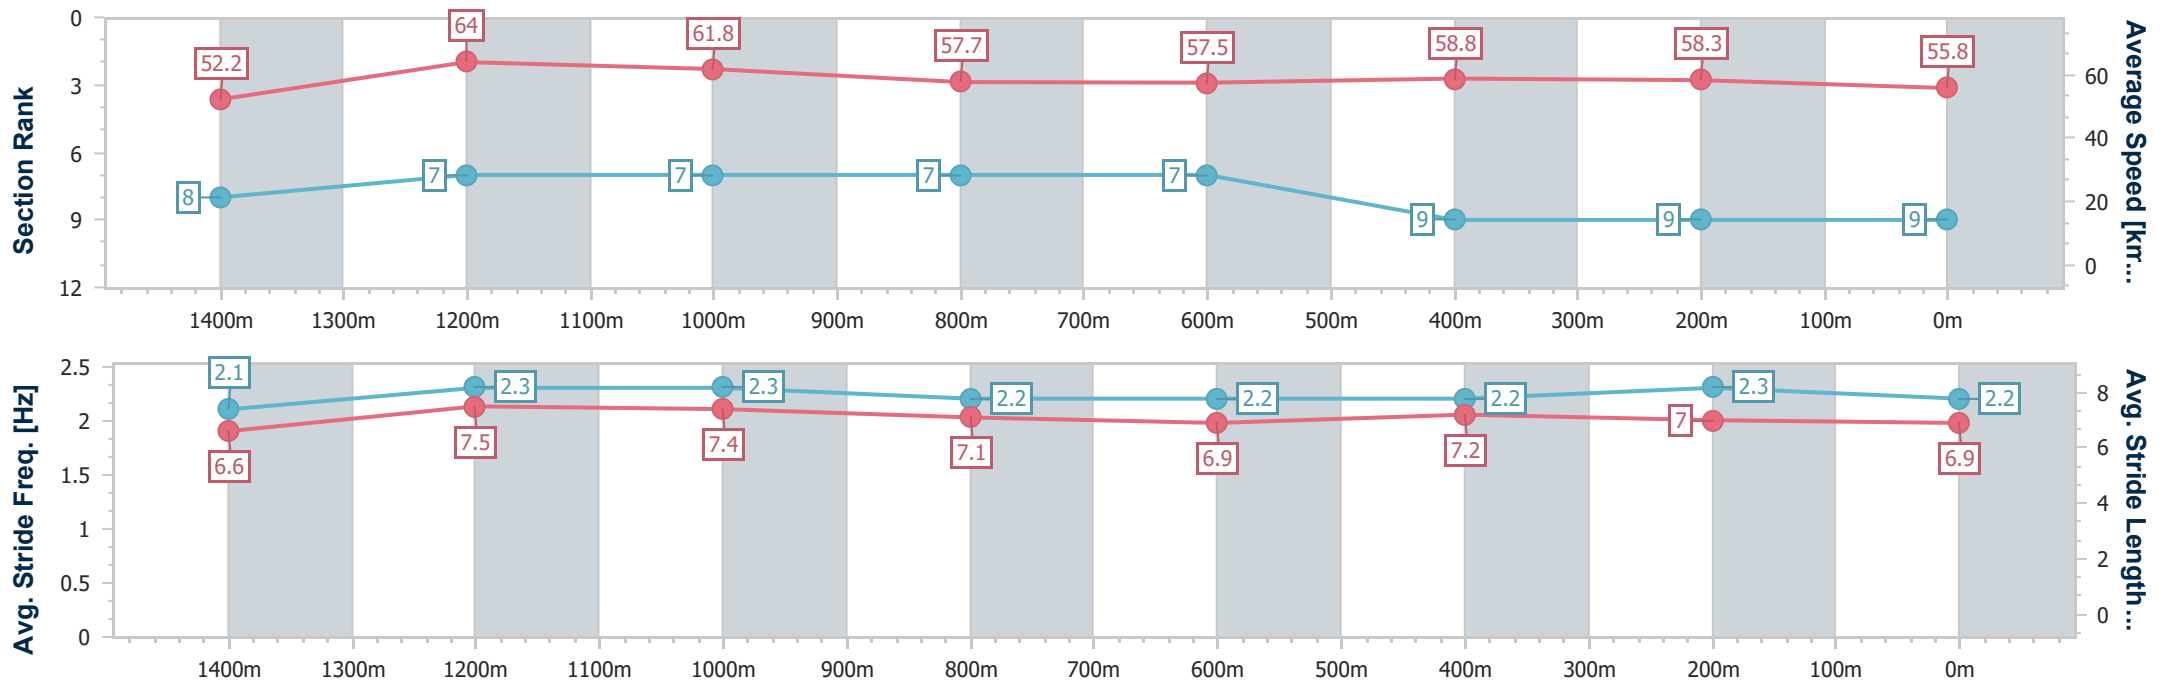

Sunshine Coast QLD Professional

Race 2: 24/7 ACCESS Maiden Handicap - 1600m

24 March 2023 - 18:05

Track Rating: Good 4, Weather: Fine, Rail Position: +7m

Section	Overall	1400m	1200m	1000m	800m	600m	400m	200m
Section Times	1:39.59 [9] (0:13.79)	1:25.80 [8] (0:11.32)	1:14.48 [7] (0:11.66)	1:02.82 [7] (0:12.56)	0:50.26 [7] (0:12.65)	0:37.61 [7] (0:12.37)	0:25.24 [9] (0:12.36)	0:12.88 [9] (0:12.88)
Average Speed [km/h]	52.2	64.0	61.8	57.7	57.5	58.8	58.3	55.8
Top Speed [km/h]	63.7	64.5	63.7	59.8	60.9	60.5	58.9	57.3
Avg. Dist. to Rail [m]	6.7	2.9	2.4	2.1	2.0	1.6	5.0	3.0
Avg. Stride Freq. [Hz]	2.1	2.3	2.3	2.2	2.2	2.2	2.3	2.2
Avg. Stride Length [m]	6.6	7.5	7.4	7.1	6.9	7.2	7.0	6.9

- [] Ranking at each section and finish
- .-.- No data available at this section
- NA No data available

Horse/Jockey Name	Brooklyn Dash
Final Rank	10
Fastest Section Time (Section)	0:11.43 (1400m)
Top Speed [km/h] (Section)	65.7 (Overall)
Race State	Finished