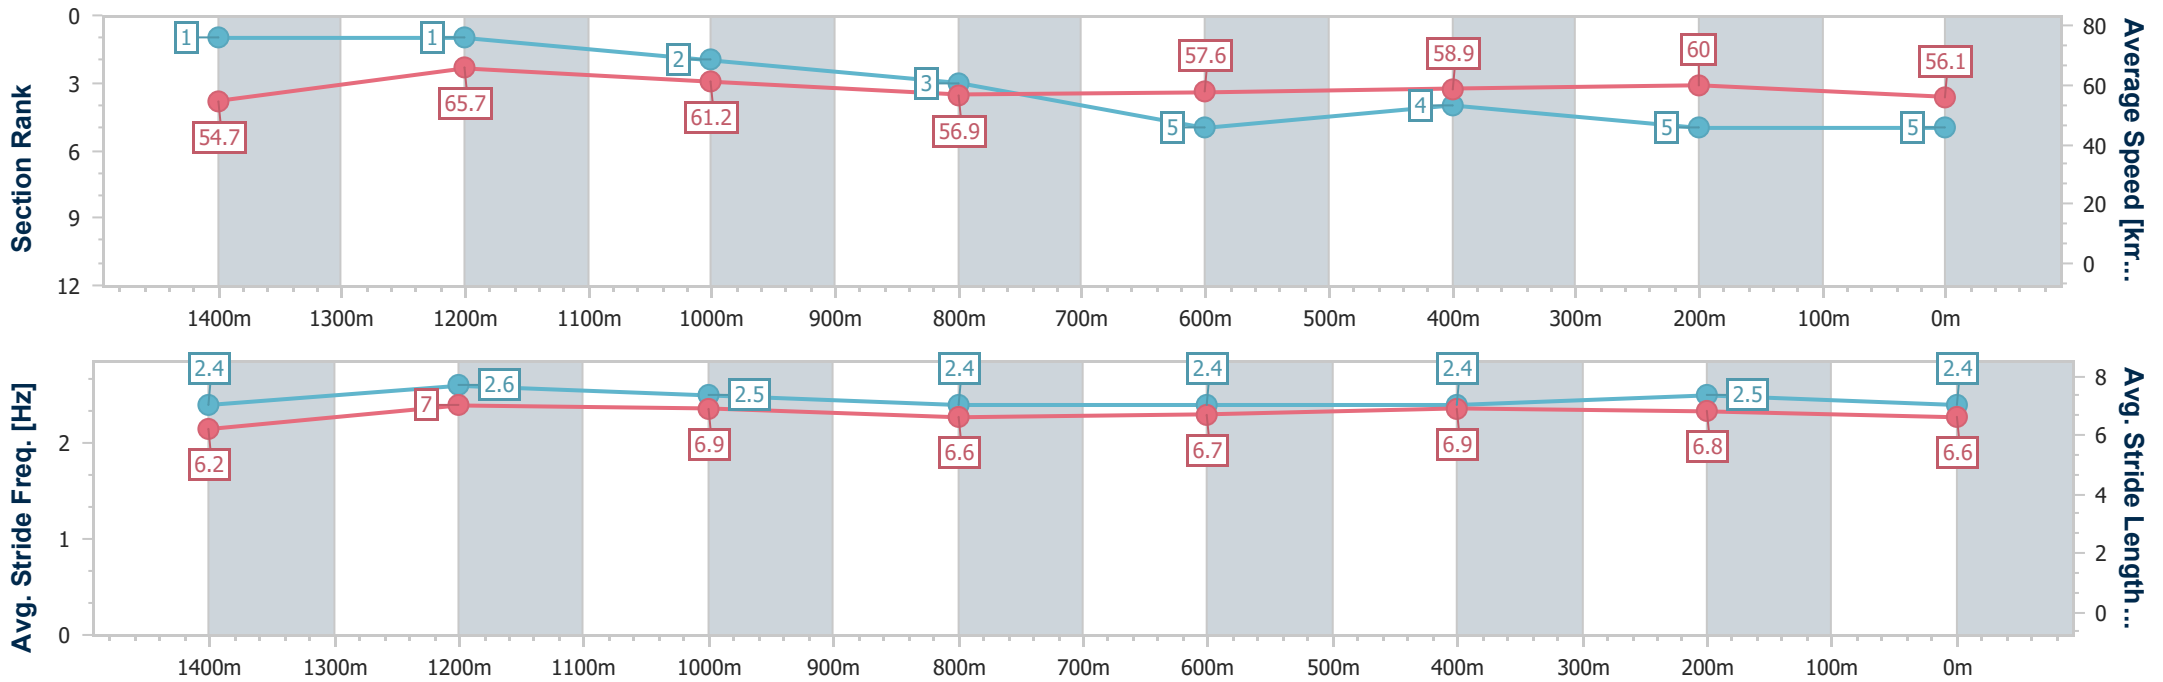

Sunshine Coast QLD Professional

Race 2: 24/7 ACCESS Maiden Handicap - 1600m

24 March 2023 - 18:05

Track Rating: Good 4, Weather: Fine, Rail Position: +7m

Section	Overall	1400m	1200m	1000m	800m	600m	400m	200m
Section Times	1:38.74 [5] (0:13.17)	1:25.57 [1] (0:11.07)	1:14.50 [1] (0:11.79)	1:02.71 [2] (0:12.87)	0:49.84 [3] (0:12.74)	0:37.10 [5] (0:12.26)	0:24.84 [4] (0:12.00)	0:12.84 [5] (0:12.84)
Average Speed [km/h]	54.7	65.7	61.2	56.9	57.6	58.9	60.0	56.1
Top Speed [km/h]	68.7	68.6	64.9	59.9	60.1	60.4	60.9	59.3
Avg. Dist. to Rail [m]	4.8	3.0	5.5	6.2	3.4	0.3	2.0	3.2
Avg. Stride Freq. [Hz]	2.4	2.6	2.5	2.4	2.4	2.4	2.5	2.4
Avg. Stride Length [m]	6.2	7.0	6.9	6.6	6.7	6.9	6.8	6.6