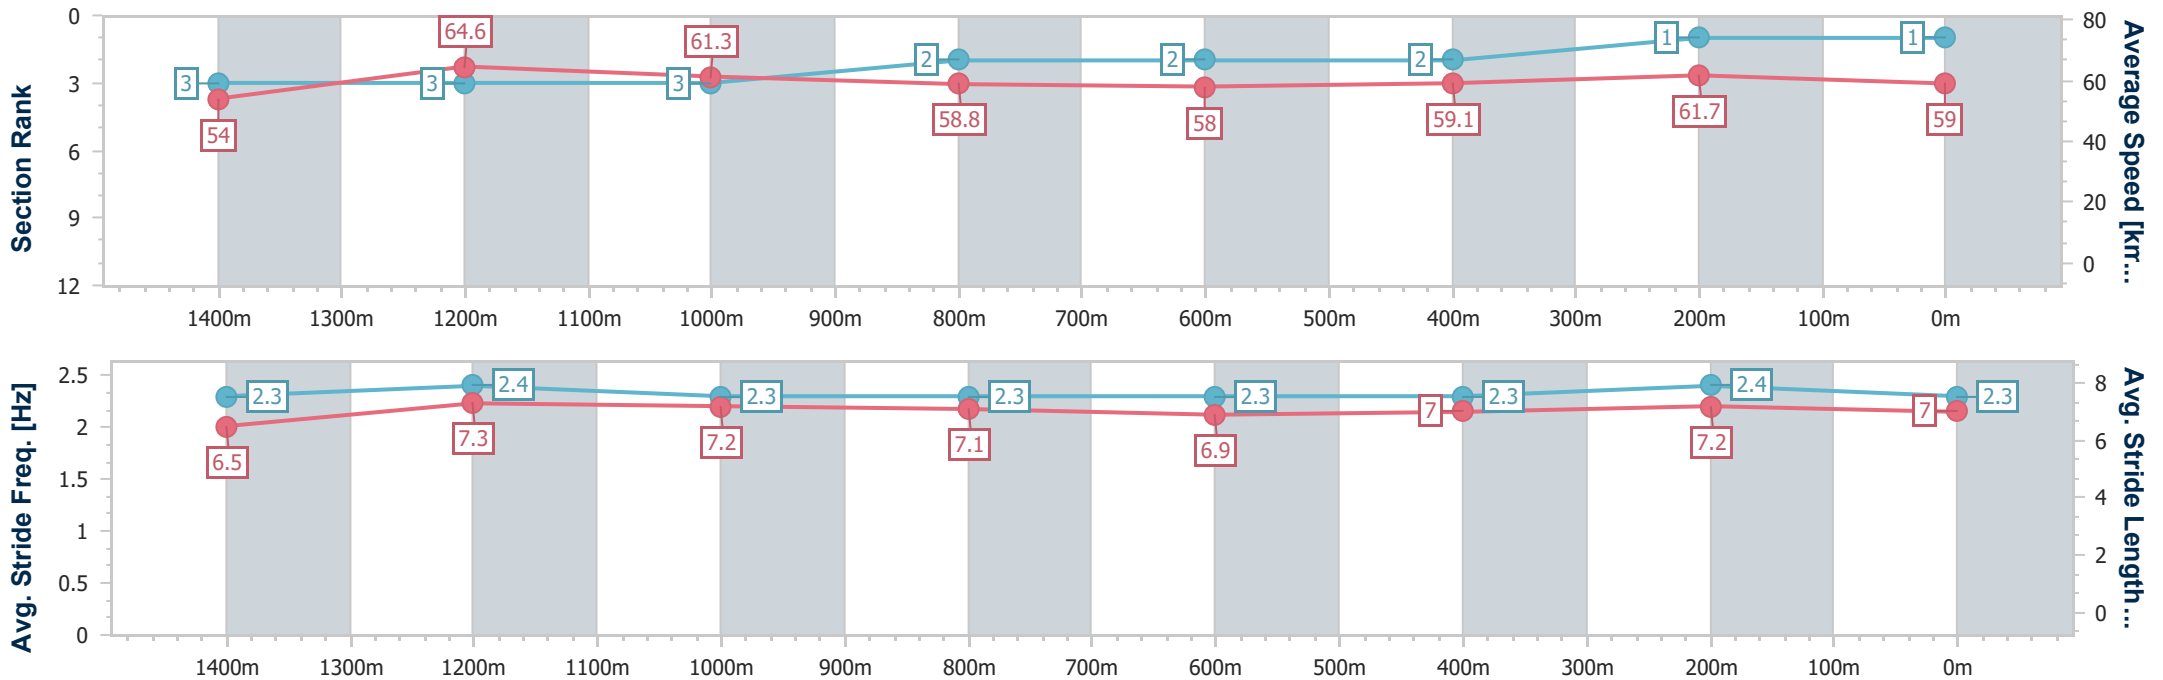

Horse/Jockey Name	American Pioneer
Final Rank	1
Fastest Section Time (Section)	0:11.25 (1400m)
Top Speed [km/h] (Section)	66.8 (Overall)
Race State	Finished

Sunshine Coast QLD Professional

Race 2: 24/7 ACCESS Maiden Handicap - 1600m

24 March 2023 - 18:05

Track Rating: Good 4, Weather: Fine, Rail Position: +7m

Section	Overall	1400m	1200m	1000m	800m	600m	400m	200m
Section Times	1:37.45 [1] (0:13.33)	1:24.12 [3] (0:11.25)	1:12.87 [3] (0:11.78)	1:01.09 [3] (0:12.36)	0:48.73 [2] (0:12.60)	0:36.13 [2] (0:12.26)	0:23.87 [2] (0:11.66)	0:12.21 [1] (0:12.21)
Average Speed [km/h]	54.0	64.6	61.3	58.8	58.0	59.1	61.7	59.0
Top Speed [km/h]	66.8	65.8	62.3	60.1	58.8	60.4	62.6	60.7
Avg. Dist. to Rail [m]	8.1	4.0	3.3	3.0	2.3	1.3	1.5	1.2
Avg. Stride Freq. [Hz]	2.3	2.4	2.3	2.3	2.3	2.3	2.4	2.3
Avg. Stride Length [m]	6.5	7.3	7.2	7.1	6.9	7.0	7.2	7.0