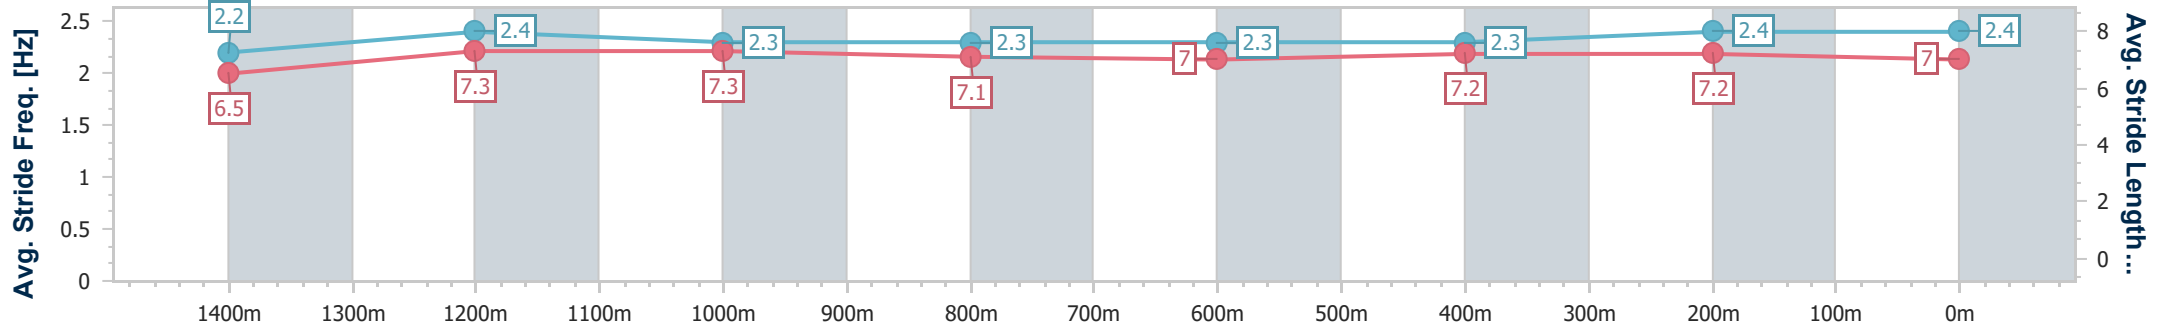

Sunshine Coast QLD Professional

Race 2: 24/7 ACCESS Maiden Handicap - 1600m

24 March 2023 - 18:05

Track Rating: Good 4, Weather: Fine, Rail Position: +7m

Section	Overall	1400m	1200m	1000m	800m	600m	400m	200m
Section Times	1:37.48 [2] (0:13.69)	1:23.79 [7] (0:11.22)	1:12.57 [6] (0:11.79)	1:00.78 [6] (0:12.52)	0:48.26 [6] (0:12.47)	0:35.79 [3] (0:12.07)	0:23.72 [3] (0:11.59)	0:12.13 [2] (0:12.13)
Average Speed [km/h]	52.6	64.5	61.2	57.8	58.3	60.1	62.1	59.4
Top Speed [km/h]	65.9	66.4	63.6	59.5	61.7	61.1	63.1	61.2
Avg. Dist. to Rail [m]	3.4	2.3	2.0	2.1	1.5	1.3	2.8	2.9
Avg. Stride Freq. [Hz]	2.2	2.4	2.3	2.3	2.3	2.3	2.4	2.4
Avg. Stride Length [m]	6.5	7.3	7.3	7.1	7.0	7.2	7.2	7.0