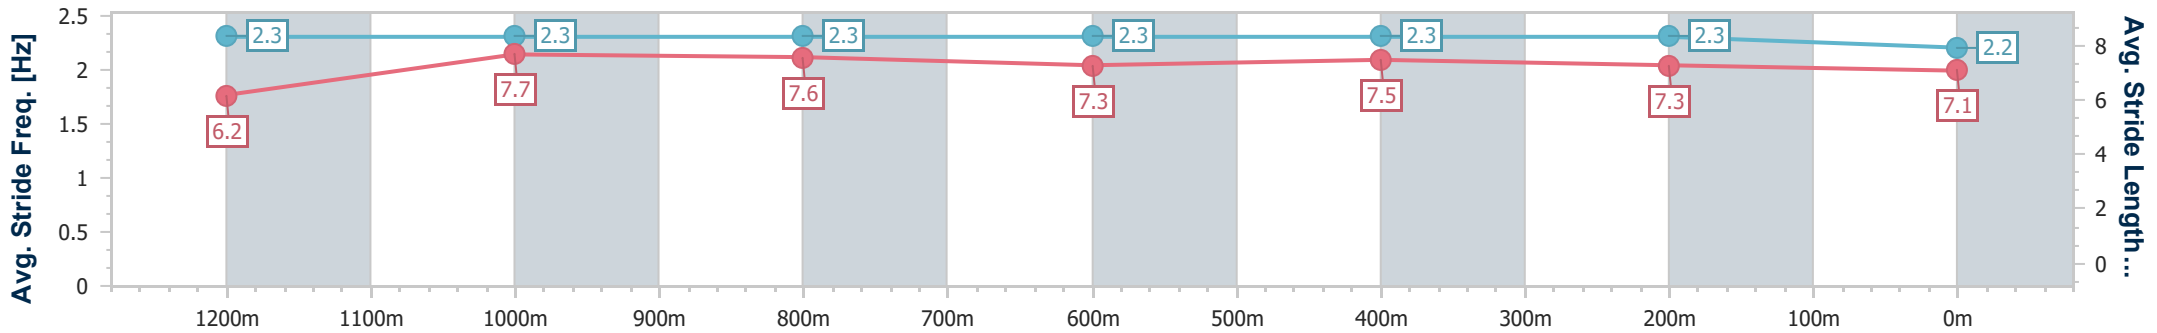

Sunshine Coast QLD Professional

Race 6: BATHERSBY LEGAL Class 1 Plate - 1400m

02 April 2023 - 16:17

Track Rating: Good 4, Weather: Fine, Rail Position: True

Section	Overall	1200m	1000m	800m	600m	400m	200m
Section Times	1:25.73 [6] (0:14.25)	1:11.48 [8] (0:11.25)	1:00.23 [8] (0:11.71)	0:48.52 [9] (0:12.20)	0:36.32 [6] (0:12.05)	0:24.27 [5] (0:11.65)	0:12.62 [5] (0:12.62)
Average Speed [km/h]	50.7	64.1	61.7	60.6	60.9	61.9	57.0
Top Speed [km/h]	66.7	66.9	63.1	62.7	62.7	63.0	60.7
Avg. Dist. to Rail [m]	14.4	4.5	2.1	4.2	3.5	5.5	5.3
Avg. Stride Freq. [Hz]	2.3	2.3	2.3	2.3	2.3	2.3	2.2
Avg. Stride Length [m]	6.2	7.7	7.6	7.3	7.5	7.3	7.1