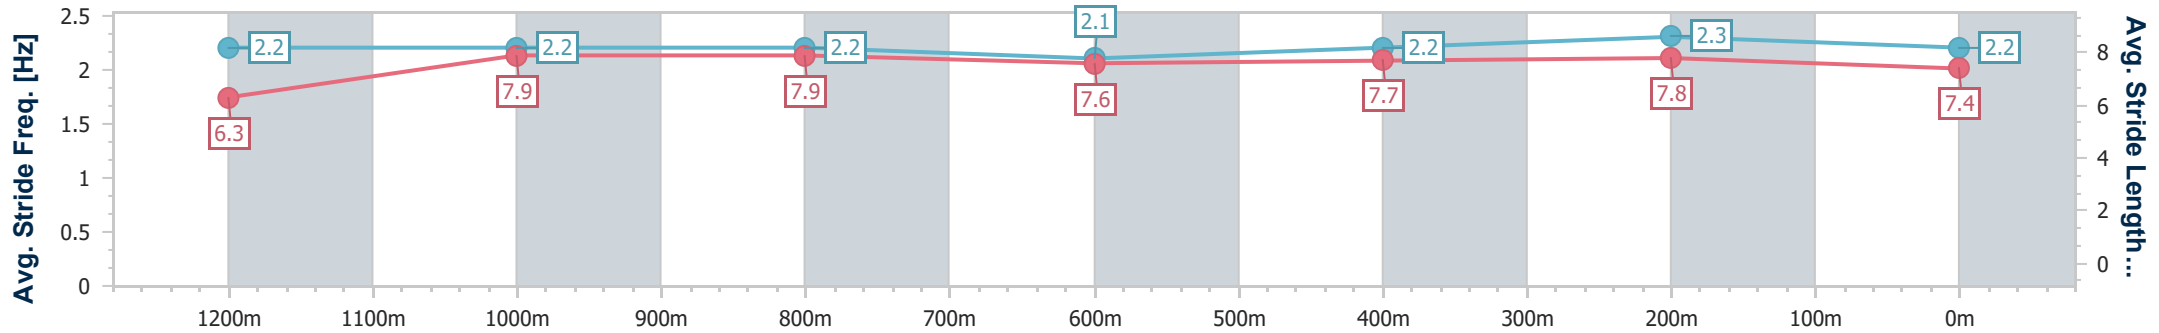

Sunshine Coast QLD Professional

Race 6: BATHERSBY LEGAL Class 1 Plate - 1400m

02 April 2023 - 16:17

Track Rating: Good 4, Weather: Fine, Rail Position: True

Section	Overall	1200m	1000m	800m	600m	400m	200m
Section Times	1:25.18 [4] (0:14.52)	1:10.66 [12] (0:11.29)	0:59.37 [11] (0:11.67)	0:47.70 [12] (0:12.34)	0:35.36 [11] (0:12.02)	0:23.34 [11] (0:11.28)	0:12.06 [6] (0:12.06)
Average Speed [km/h]	49.6	63.9	61.9	59.0	60.6	63.7	59.8
Top Speed [km/h]	63.7	64.9	63.7	60.0	63.0	65.1	63.4
Avg. Dist. to Rail [m]	9.5	0.8	1.2	1.8	1.9	3.9	3.1
Avg. Stride Freq. [Hz]	2.2	2.2	2.2	2.1	2.2	2.3	2.2
Avg. Stride Length [m]	6.3	7.9	7.9	7.6	7.7	7.8	7.4