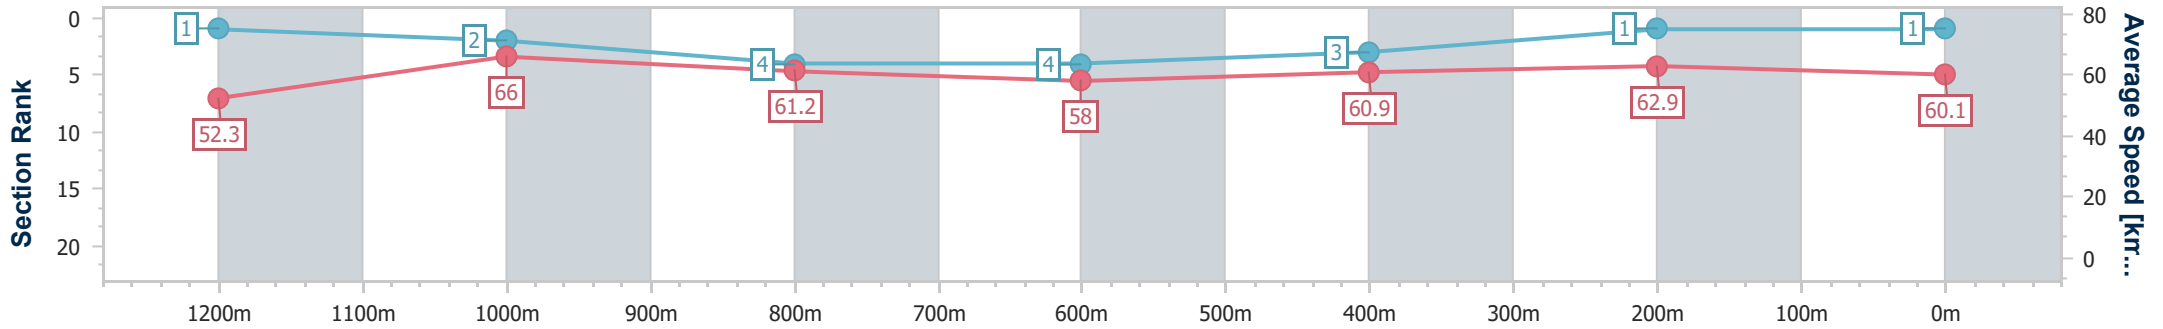

Horse/Jockey Name	National Choice
Final Rank	1
Fastest Section Time (Section)	0:10.92 (1200m)
Top Speed [km/h] (Section)	68.0 (1200m)
Race State	Finished

Sunshine Coast QLD Professional
Race 6: BATHERSBY LEGAL Class 1 Plate - 1400m
02 April 2023 - 16:17
Track Rating: Good 4, Weather: Fine, Rail Position: True

Section	Overall	1200m	1000m	800m	600m	400m	200m
Section Times	1:24.58 [1] (0:13.80)	1:10.78 [1] (0:10.92)	0:59.86 [2] (0:11.83)	0:48.03 [4] (0:12.63)	0:35.40 [4] (0:11.98)	0:23.42 [3] (0:11.44)	0:11.98 [1] (0:11.98)
Average Speed [km/h]	52.3	66.0	61.2	58.0	60.9	62.9	60.1
Top Speed [km/h]	67.1	68.0	63.2	59.6	63.3	64.1	62.5
Avg. Dist. to Rail [m]	13.9	3.9	2.3	2.6	2.2	4.6	3.7
Avg. Stride Freq. [Hz]	2.3	2.4	2.3	2.2	2.3	2.4	2.3
Avg. Stride Length [m]	6.3	7.7	7.5	7.2	7.3	7.4	7.3

- [ ] Ranking at each section and finish
- -.-.- No data available at this section
- NA No data available