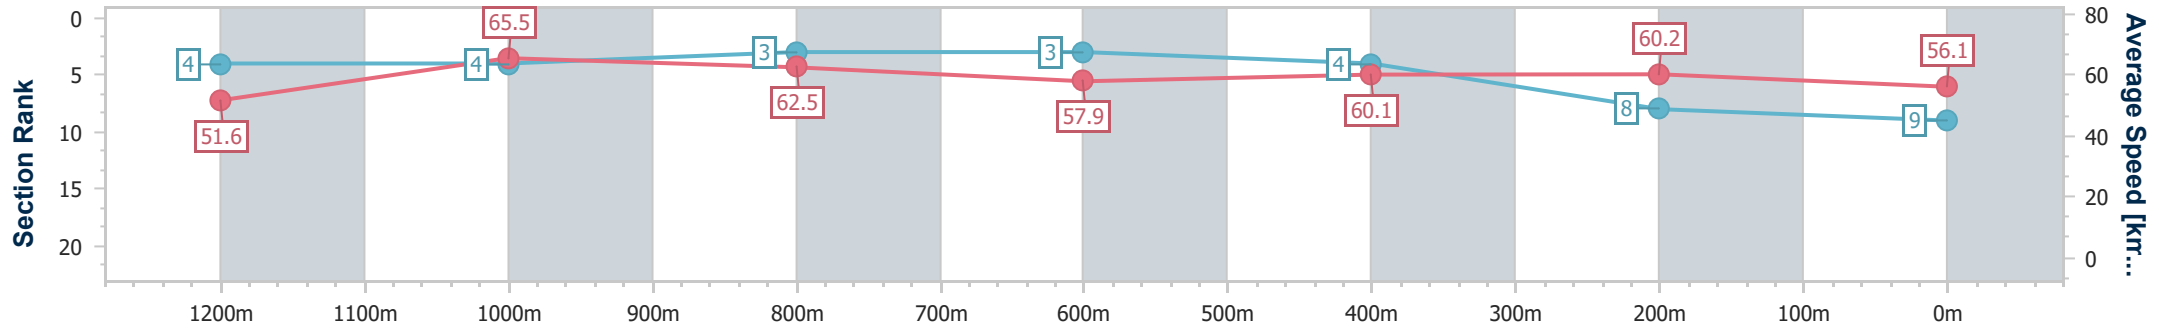

- [] Ranking at each section and finish
- .-.- No data available at this section
- NA No data available

Horse/Jockey Name	Rock Up
Final Rank	9
Fastest Section Time (Section)	0:11.00 (1200m)
Top Speed [km/h] (Section)	68.1 (1200m)
Race State	Finished

Sunshine Coast QLD Professional

Race 6: BATHERSBY LEGAL Class 1 Plate - 1400m

02 April 2023 - 16:17

Track Rating: Good 4, Weather: Fine, Rail Position: True

Section	Overall	1200m	1000m	800m	600m	400m	200m
Section Times	1:25.99 [9] (0:13.94)	1:12.05 [4] (0:11.00)	1:01.05 [4] (0:11.58)	0:49.47 [3] (0:12.61)	0:36.86 [3] (0:12.04)	0:24.82 [4] (0:11.96)	0:12.86 [8] (0:12.86)
Average Speed [km/h]	51.6	65.5	62.5	57.9	60.1	60.2	56.1
Top Speed [km/h]	67.5	68.1	64.1	59.9	61.5	61.1	59.4
Avg. Dist. to Rail [m]	5.5	1.3	1.0	2.8	0.8	2.0	0.9
Avg. Stride Freq. [Hz]	2.3	2.4	2.3	2.2	2.3	2.3	2.2
Avg. Stride Length [m]	6.1	7.4	7.4	7.0	7.1	7.1	7.0

- [] Ranking at each section and finish
- .-.- No data available at this section
- NA No data available

Horse/Jockey Name	Motherlode
Final Rank	10
Fastest Section Time (Section)	0:11.28 (1200m)
Top Speed [km/h] (Section)	66.7 (1200m)
Race State	Finished