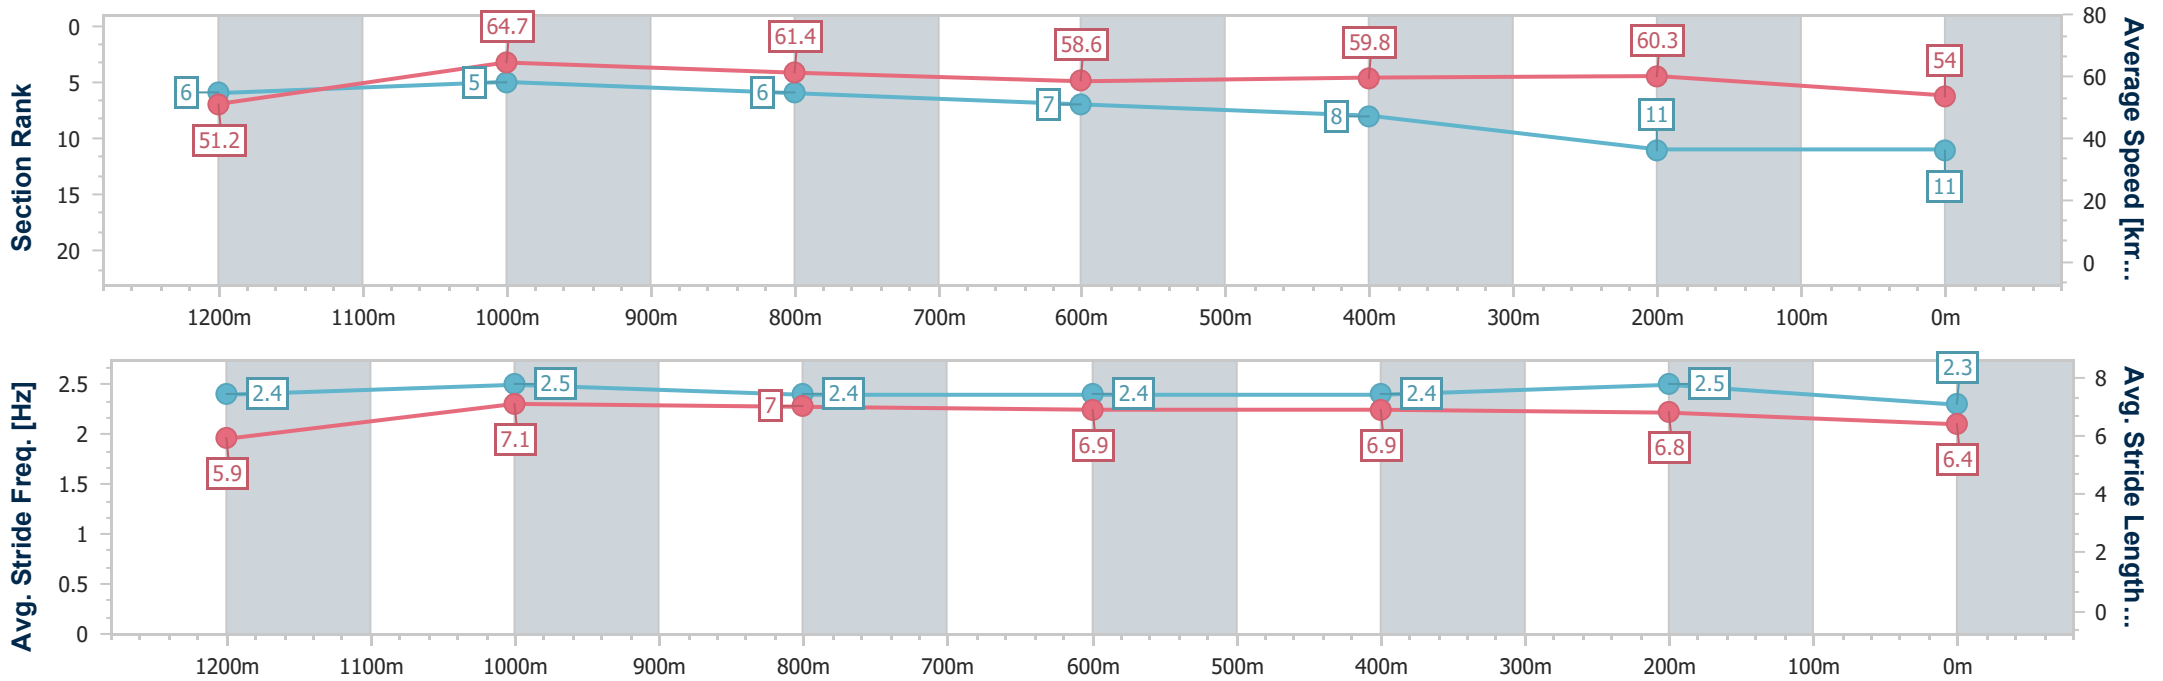

Sunshine Coast QLD Professional

Race 6: BATHERSBY LEGAL Class 1 Plate - 1400m

02 April 2023 - 16:17

Track Rating: Good 4, Weather: Fine, Rail Position: True

Section	Overall	1200m	1000m	800m	600m	400m	200m
Section Times	1:26.27 [10] (0:14.11)	1:12.16 [7] (0:11.28)	1:00.88 [7] (0:11.75)	0:49.13 [7] (0:12.40)	0:36.73 [8] (0:12.28)	0:24.45 [9] (0:11.81)	0:12.64 [10] (0:12.64)
Average Speed [km/h]	51.1	63.8	61.7	58.8	60.0	61.0	57.0
Top Speed [km/h]	64.6	66.7	63.6	60.4	60.5	61.9	60.1
Avg. Dist. to Rail [m]	8.9	3.4	2.5	2.4	3.7	7.7	6.2
Avg. Stride Freq. [Hz]	2.2	2.3	2.3	2.2	2.3	2.3	2.2
Avg. Stride Length [m]	6.3	7.6	7.5	7.3	7.4	7.5	7.2

- [] Ranking at each section and finish
- .-.- No data available at this section
- NA No data available

Horse/Jockey Name	Mottram
Final Rank	11
Fastest Section Time (Section)	0:11.14 (1200m)
Top Speed [km/h] (Section)	66.3 (1200m)
Race State	Finished

Sunshine Coast QLD Professional
 Race 6: BATHERSBY LEGAL Class 1 Plate - 1400m
 02 April 2023 - 16:17
 Track Rating: Good 4, Weather: Fine, Rail Position: True

Section	Overall	1200m	1000m	800m	600m	400m	200m
Section Times	1:26.92 [11] (0:14.05)	1:12.87 [6] (0:11.14)	1:01.73 [5] (0:11.74)	0:49.99 [6] (0:12.50)	0:37.49 [7] (0:12.20)	0:25.29 [8] (0:11.95)	0:13.34 [11] (0:13.34)
Average Speed [km/h]	51.2	64.7	61.4	58.6	59.8	60.3	54.0
Top Speed [km/h]	65.8	66.3	63.9	60.0	60.9	61.6	58.2
Avg. Dist. to Rail [m]	4.8	1.7	0.7	3.1	2.1	1.4	2.0
Avg. Stride Freq. [Hz]	2.4	2.5	2.4	2.4	2.4	2.5	2.3
Avg. Stride Length [m]	5.9	7.1	7.0	6.9	6.9	6.8	6.4