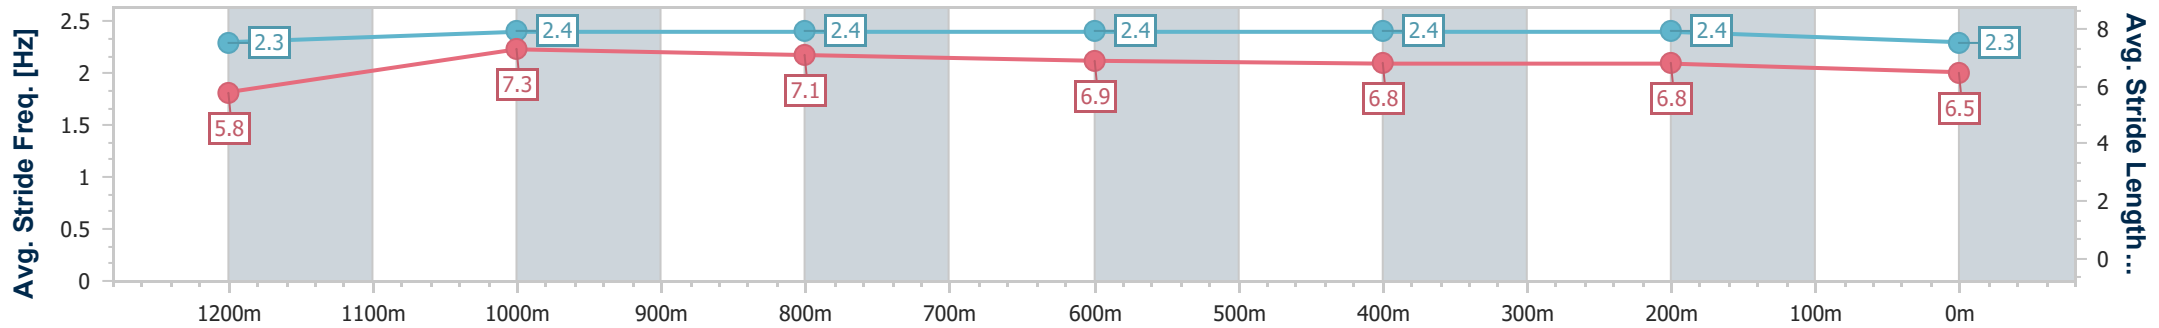

- [] Ranking at each section and finish
- .-.- No data available at this section
- NA No data available

Horse/Jockey Name	Now or Never
Final Rank	13
Fastest Section Time (Section)	0:11.10 (1200m)
Top Speed [km/h] (Section)	66.3 (1200m)
Race State	Finished

Sunshine Coast QLD Professional

Race 6: BATHERSBY LEGAL Class 1 Plate - 1400m

02 April 2023 - 16:17

Track Rating: Good 4, Weather: Fine, Rail Position: True

Section	Overall	1200m	1000m	800m	600m	400m	200m
Section Times	1:27.57 [13] (0:15.03)	1:12.54 [13] (0:11.10)	1:01.44 [13] (0:11.64)	0:49.80 [13] (0:12.31)	0:37.49 [13] (0:12.13)	0:25.36 [13] (0:12.21)	0:13.15 [13] (0:13.15)
Average Speed [km/h]	48.0	64.8	62.0	59.2	59.9	59.0	54.8
Top Speed [km/h]	64.6	66.3	62.8	60.4	61.6	61.5	56.9
Avg. Dist. to Rail [m]	9.7	1.4	1.4	1.9	1.7	0.7	0.6
Avg. Stride Freq. [Hz]	2.3	2.4	2.4	2.4	2.4	2.4	2.3
Avg. Stride Length [m]	5.8	7.3	7.1	6.9	6.8	6.8	6.5

- [] Ranking at each section and finish
- .-.- No data available at this section
- NA No data available