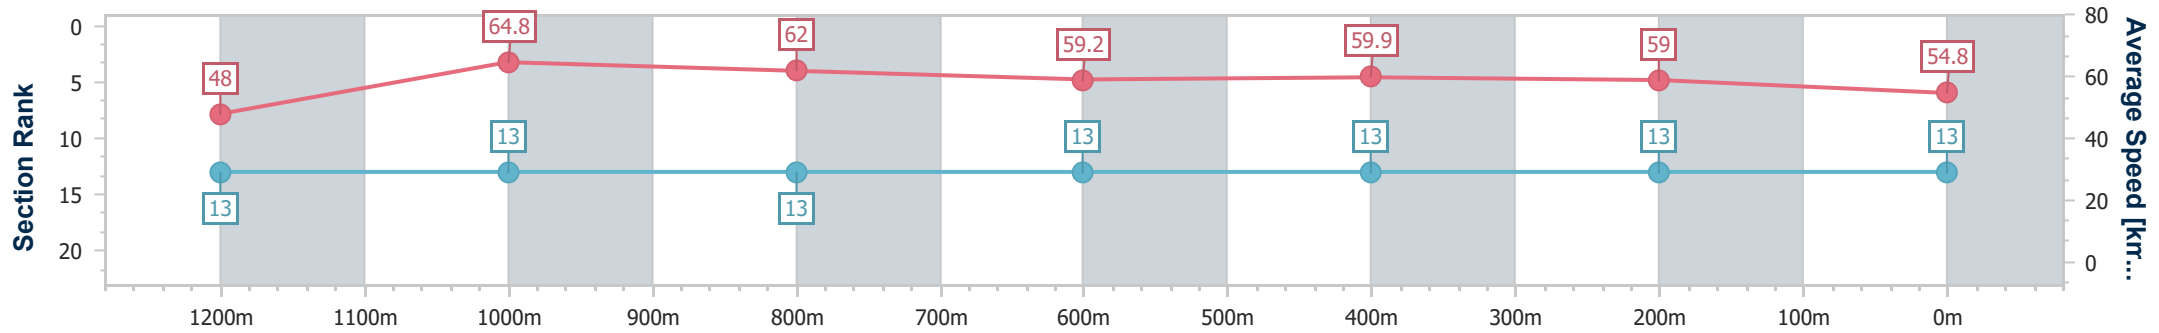

- [] Ranking at each section and finish
- .-.- No data available at this section
- NA No data available

Horse/Jockey Name	Now or Never
Final Rank	13
Fastest Section Time (Section)	0:11.10 (1200m)
Top Speed [km/h] (Section)	66.3 (1200m)
Race State	Finished

Sunshine Coast QLD Professional

Race 6: BATHERSBY LEGAL Class 1 Plate - 1400m

02 April 2023 - 16:17

Track Rating: Good 4, Weather: Fine, Rail Position: True

Section	Overall	1200m	1000m	800m	600m	400m	200m
Section Times	1:27.57 [13] (0:15.03)	1:12.54 [13] (0:11.10)	1:01.44 [13] (0:11.64)	0:49.80 [13] (0:12.31)	0:37.49 [13] (0:12.13)	0:25.36 [13] (0:12.21)	0:13.15 [13] (0:13.15)
Average Speed [km/h]	48.0	64.8	62.0	59.2	59.9	59.0	54.8
Top Speed [km/h]	64.6	66.3	62.8	60.4	61.6	61.5	56.9
Avg. Dist. to Rail [m]	9.7	1.4	1.4	1.9	1.7	0.7	0.6
Avg. Stride Freq. [Hz]	2.3	2.4	2.4	2.4	2.4	2.4	2.3
Avg. Stride Length [m]	5.8	7.3	7.1	6.9	6.8	6.8	6.5

- [] Ranking at each section and finish
- .-.- No data available at this section
- NA No data available