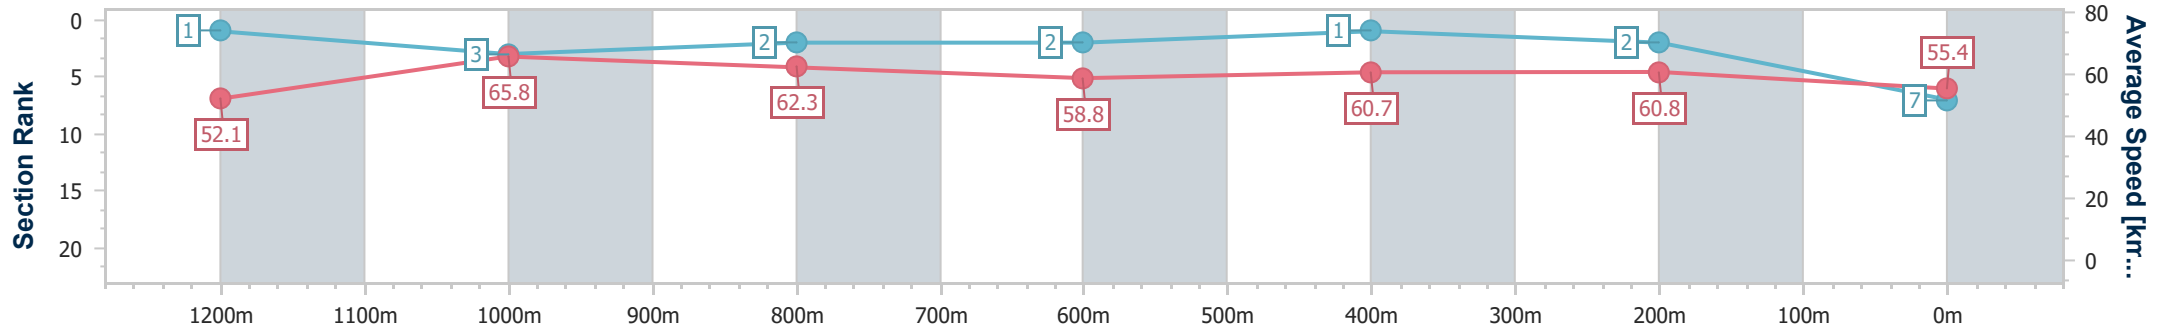

Sunshine Coast QLD Professional

Race 6: BATHERSBY LEGAL Class 1 Plate - 1400m

02 April 2023 - 16:17

Track Rating: Good 4, Weather: Fine, Rail Position: True

Section	Overall	1200m	1000m	800m	600m	400m	200m
Section Times	1:25.74 [7] (0:13.80)	1:11.94 [1] (0:10.94)	1:01.00 [3] (0:11.68)	0:49.32 [2] (0:12.51)	0:36.81 [2] (0:11.98)	0:24.83 [1] (0:11.85)	0:12.98 [2]
Average Speed [km/h]	52.1	65.8	62.3	58.8	60.7	60.8	55.4
Top Speed [km/h]	67.2	67.0	64.2	60.4	62.3	61.9	60.1
Avg. Dist. to Rail [m]	5.9	3.2	4.2	3.7	1.6	1.4	2.1
Avg. Stride Freq. [Hz]	2.3	2.3	2.3	2.2	2.3	2.3	2.3
Avg. Stride Length [m]	6.4	7.9	7.7	7.5	7.4	7.2	6.9