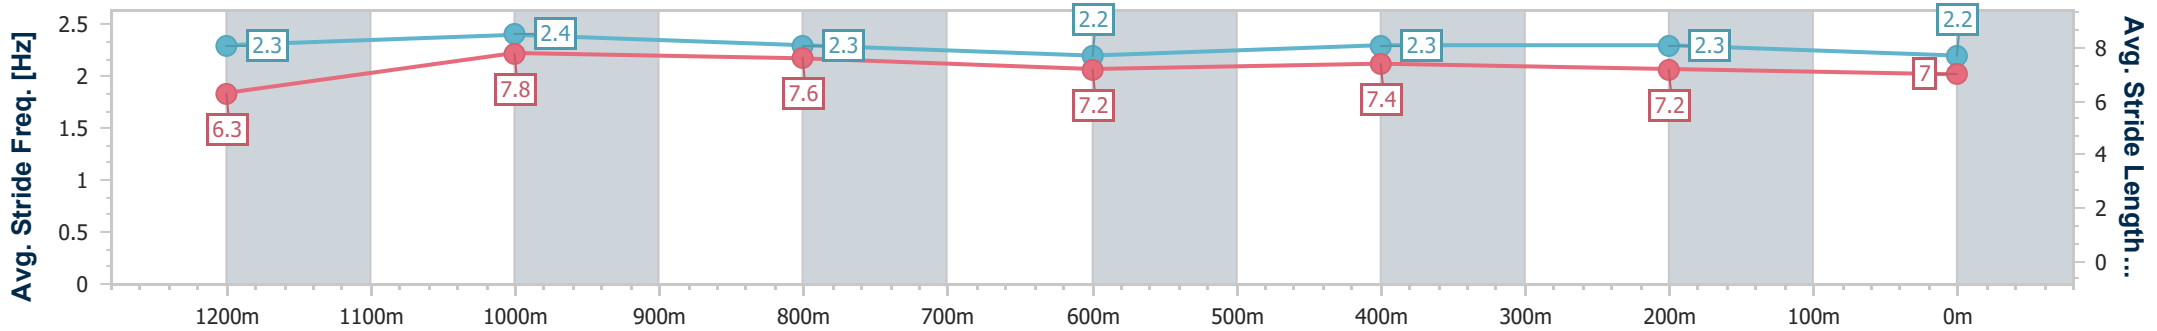

Sunshine Coast QLD Professional

Race 6: BATHERSBY LEGAL Class 1 Plate - 1400m

02 April 2023 - 16:17

Track Rating: Good 4, Weather: Fine, Rail Position: True

Section	Overall	1200m	1000m	800m	600m	400m	200m
Section Times	1:25.51 [5] (0:13.80)	1:11.71 [3] (0:10.76)	1:00.95 [1] (0:11.59)	0:49.36 [1] (0:12.54)	0:36.82 [1] (0:12.17)	0:24.65 [2] (0:11.92)	0:12.73 [4] (0:12.73)
Average Speed [km/h]	52.1	67.0	62.2	58.1	59.9	60.5	56.5
Top Speed [km/h]	68.3	68.1	65.8	60.3	60.9	62.1	59.5
Avg. Dist. to Rail [m]	12.7	3.9	1.4	2.0	2.2	2.6	2.2
Avg. Stride Freq. [Hz]	2.3	2.4	2.3	2.2	2.3	2.3	2.2
Avg. Stride Length [m]	6.3	7.8	7.6	7.2	7.4	7.2	7.0