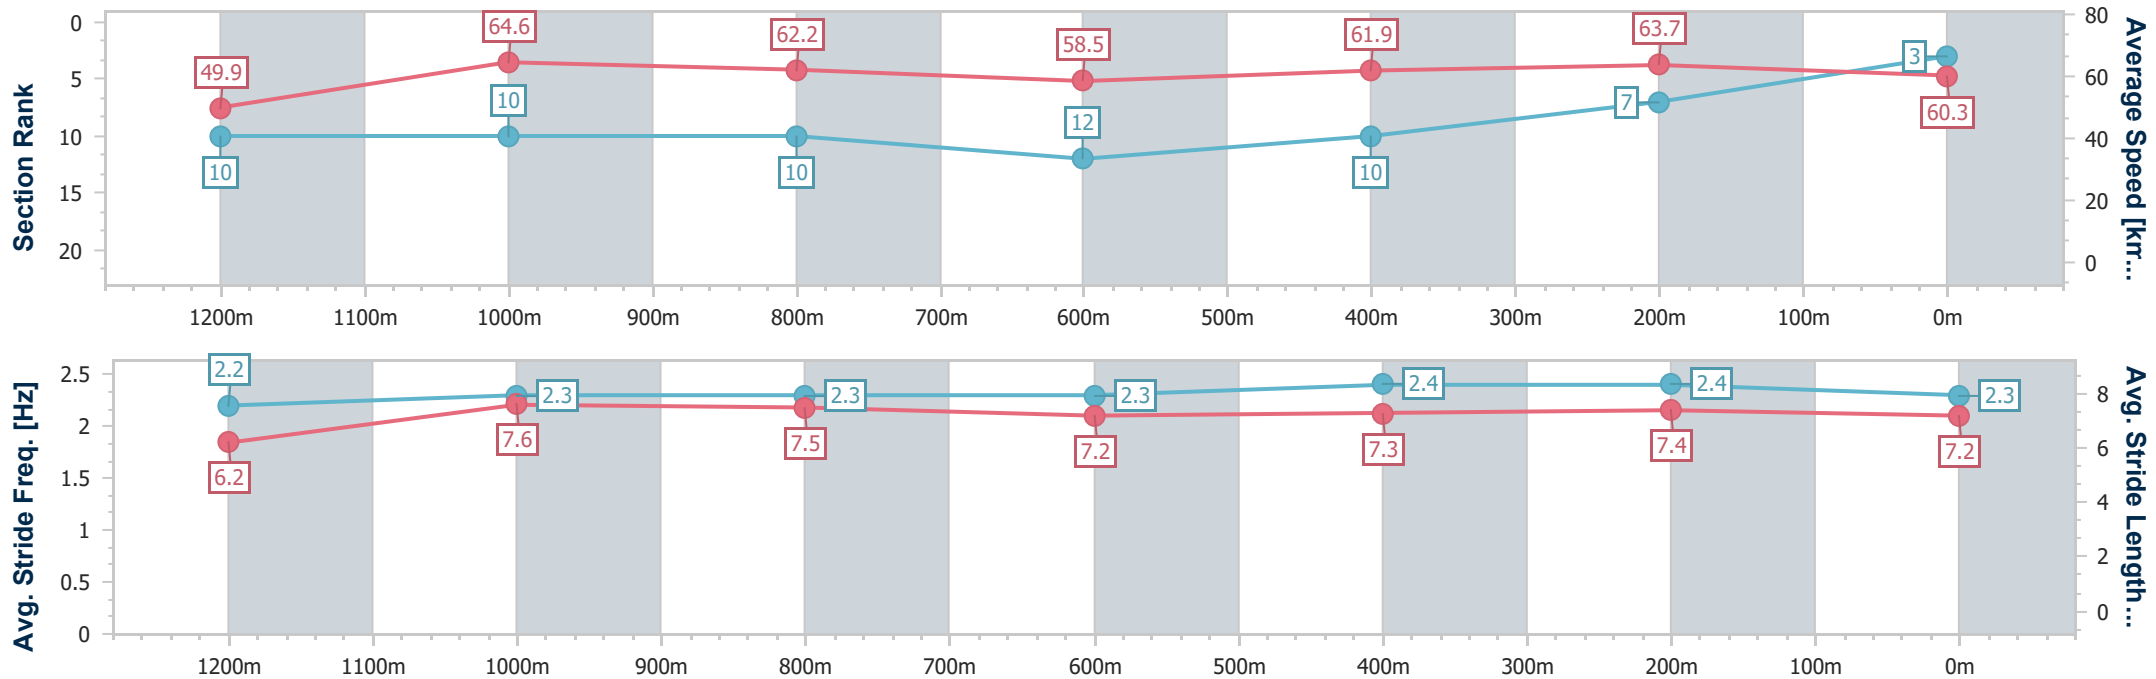

Sunshine Coast QLD Professional

Race 6: BATHERSBY LEGAL Class 1 Plate - 1400m

02 April 2023 - 16:17

Track Rating: Good 4, Weather: Fine, Rail Position: True

Section	Overall	1200m	1000m	800m	600m	400m	200m
Section Times	1:25.11 [3] (0:14.47)	1:10.64 [10] (0:11.14)	0:59.50 [10] (0:11.68)	0:47.82 [10] (0:12.63)	0:35.19 [12] (0:11.93)	0:23.26 [10] (0:11.34)	0:11.92 [7] (0:11.92)
Average Speed [km/h]	49.9	64.6	62.2	58.5	61.9	63.7	60.3
Top Speed [km/h]	65.5	66.4	63.4	59.7	65.0	65.0	62.7
Avg. Dist. to Rail [m]	8.9	3.6	2.9	4.2	4.8	5.6	5.2
Avg. Stride Freq. [Hz]	2.2	2.3	2.3	2.3	2.4	2.4	2.3
Avg. Stride Length [m]	6.2	7.6	7.5	7.2	7.3	7.4	7.2