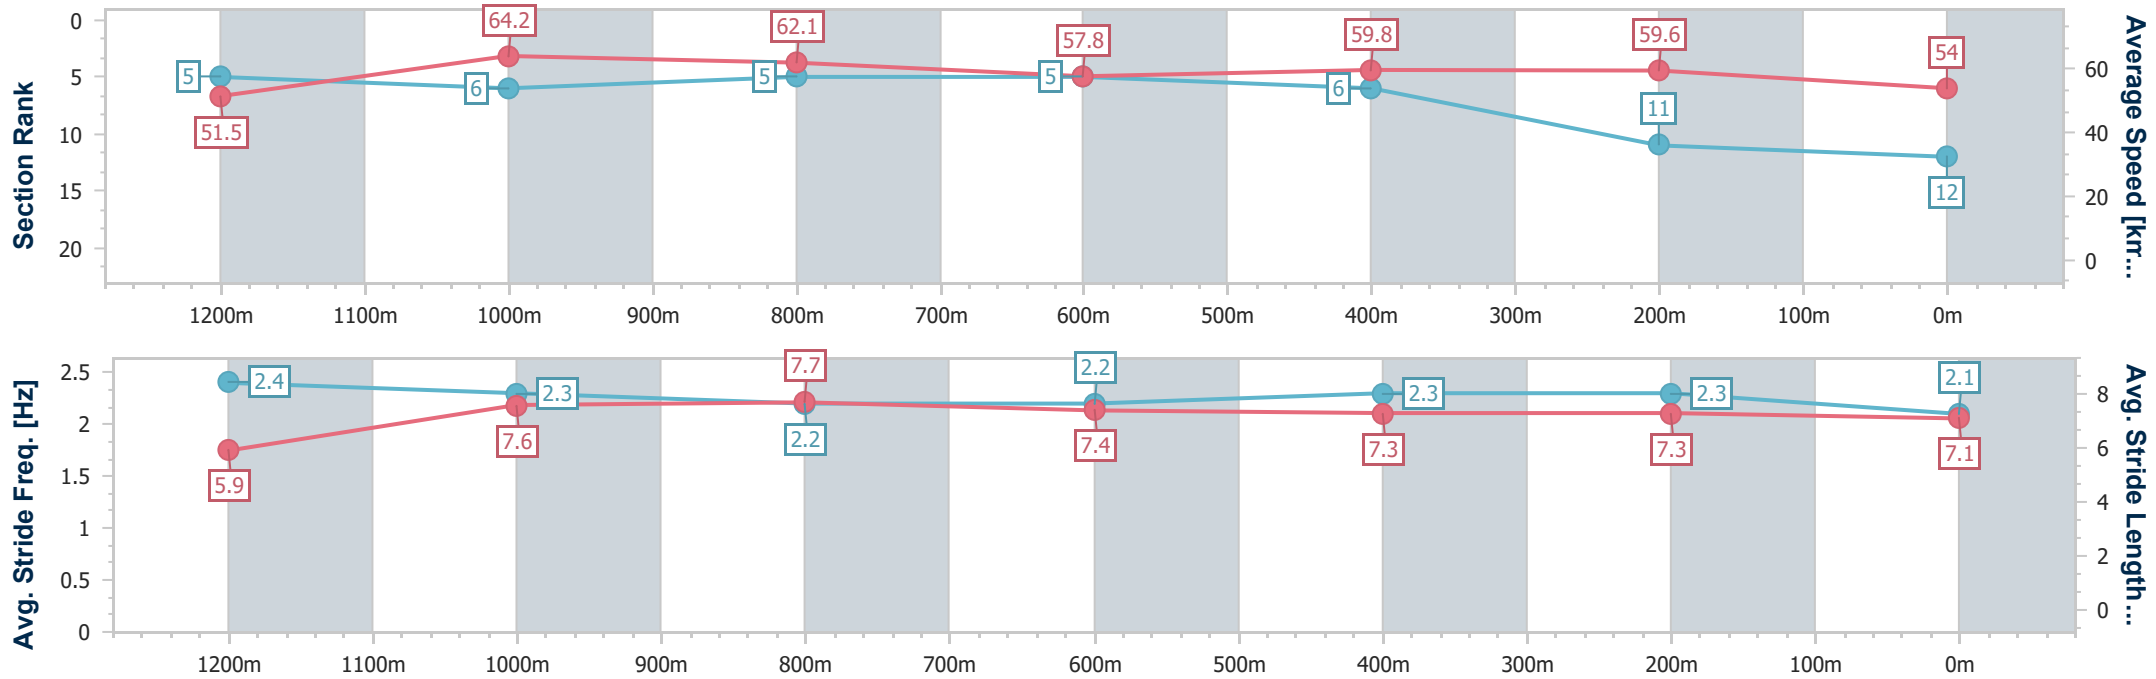

- [] Ranking at each section and finish
- .-.- No data available at this section
- NA No data available

Horse/Jockey Name	Olympic Korchnoi
Final Rank	12
Fastest Section Time (Section)	0:11.23 (1200m)
Top Speed [km/h] (Section)	65.3 (1200m)
Race State	Finished

Sunshine Coast QLD Professional

Race 6: BATHERSBY LEGAL Class 1 Plate - 1400m

02 April 2023 - 16:17

Track Rating: Good 4, Weather: Fine, Rail Position: True

Section	Overall	1200m	1000m	800m	600m	400m	200m
Section Times	1:26.97 [12] (0:13.99)	1:12.98 [5] (0:11.23)	1:01.75 [6] (0:11.62)	0:50.13 [5] (0:12.56)	0:37.57 [5] (0:12.15)	0:25.42 [6] (0:12.10)	0:13.32 [11] (0:13.32)
Average Speed [km/h]	51.5	64.2	62.1	57.8	59.8	59.6	54.0
Top Speed [km/h]	65.3	65.3	63.7	59.8	60.7	61.2	57.8
Avg. Dist. to Rail [m]	9.6	4.0	1.7	1.5	1.5	3.5	4.3
Avg. Stride Freq. [Hz]	2.4	2.3	2.2	2.2	2.3	2.3	2.1
Avg. Stride Length [m]	5.9	7.6	7.7	7.4	7.3	7.3	7.1

- [] Ranking at each section and finish
- .-.- No data available at this section
- NA No data available

Horse/Jockey Name	Now or Never
Final Rank	13
Fastest Section Time (Section)	0:11.10 (1200m)
Top Speed [km/h] (Section)	66.3 (1200m)
Race State	Finished