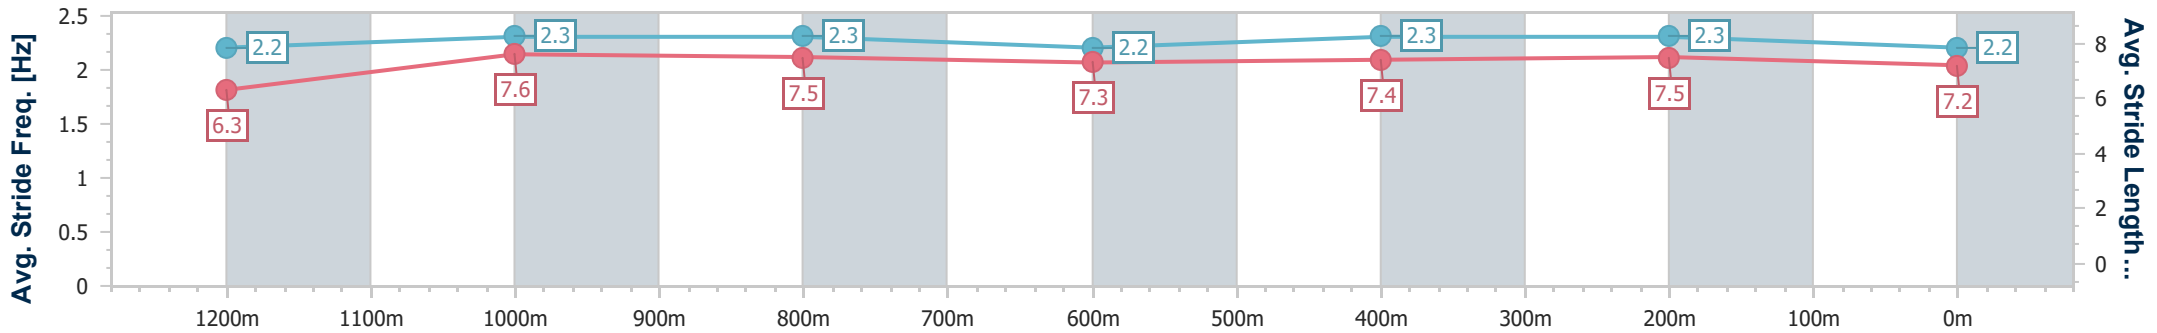

- [] Ranking at each section and finish
- .-.- No data available at this section
- NA No data available

Horse/Jockey Name	Motherlode
Final Rank	10
Fastest Section Time (Section)	0:11.28 (1200m)
Top Speed [km/h] (Section)	66.7 (1200m)
Race State	Finished

Sunshine Coast QLD Professional

Race 6: BATHERSBY LEGAL Class 1 Plate - 1400m

02 April 2023 - 16:17

Track Rating: Good 4, Weather: Fine, Rail Position: True

Section	Overall	1200m	1000m	800m	600m	400m	200m
Section Times	1:26.27 [10] (0:14.11)	1:12.16 [7] (0:11.28)	1:00.88 [7] (0:11.75)	0:49.13 [7] (0:12.40)	0:36.73 [8] (0:12.28)	0:24.45 [9] (0:11.81)	0:12.64 [10] (0:12.64)
Average Speed [km/h]	51.1	63.8	61.7	58.8	60.0	61.0	57.0
Top Speed [km/h]	64.6	66.7	63.6	60.4	60.5	61.9	60.1
Avg. Dist. to Rail [m]	8.9	3.4	2.5	2.4	3.7	7.7	6.2
Avg. Stride Freq. [Hz]	2.2	2.3	2.3	2.2	2.3	2.3	2.2
Avg. Stride Length [m]	6.3	7.6	7.5	7.3	7.4	7.5	7.2

- [] Ranking at each section and finish
- .-.- No data available at this section
- NA No data available

Horse/Jockey Name	Mottram
Final Rank	11
Fastest Section Time (Section)	0:11.14 (1200m)
Top Speed [km/h] (Section)	66.3 (1200m)
Race State	Finished