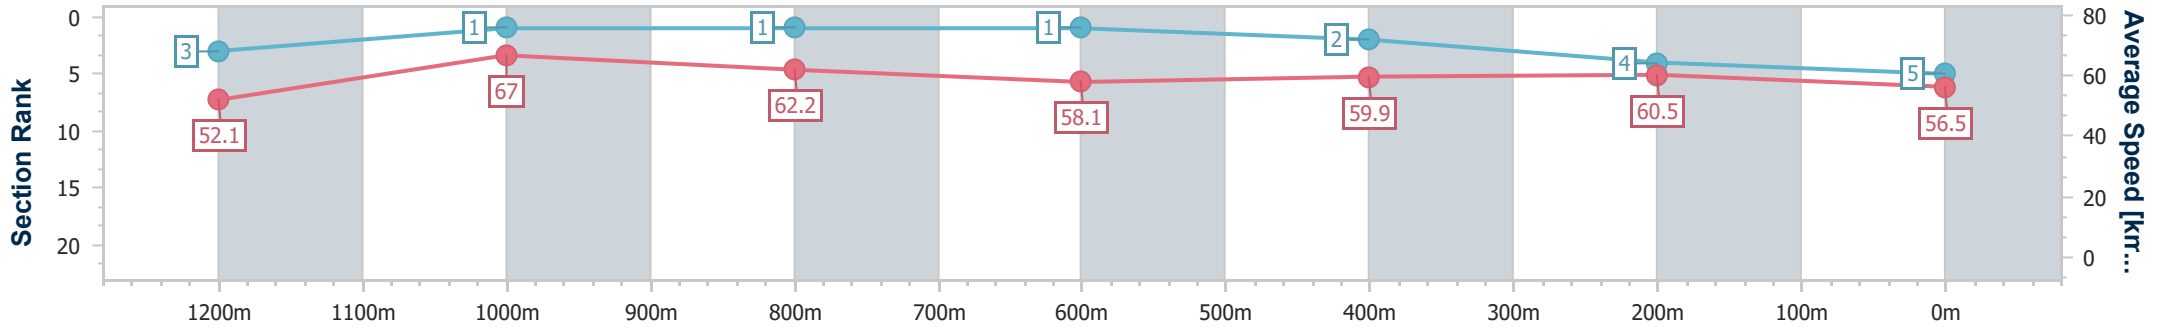

Sunshine Coast QLD Professional

Race 6: BATHERSBY LEGAL Class 1 Plate - 1400m

02 April 2023 - 16:17

Track Rating: Good 4, Weather: Fine, Rail Position: True

Section	Overall	1200m	1000m	800m	600m	400m	200m
Section Times	1:25.51 [5] (0:13.80)	1:11.71 [3] (0:10.76)	1:00.95 [1] (0:11.59)	0:49.36 [1] (0:12.54)	0:36.82 [1] (0:12.17)	0:24.65 [2] (0:11.92)	0:12.73 [4] (0:12.73)
Average Speed [km/h]	52.1	67.0	62.2	58.1	59.9	60.5	56.5
Top Speed [km/h]	68.3	68.1	65.8	60.3	60.9	62.1	59.5
Avg. Dist. to Rail [m]	12.7	3.9	1.4	2.0	2.2	2.6	2.2
Avg. Stride Freq. [Hz]	2.3	2.4	2.3	2.2	2.3	2.3	2.2
Avg. Stride Length [m]	6.3	7.8	7.6	7.2	7.4	7.2	7.0