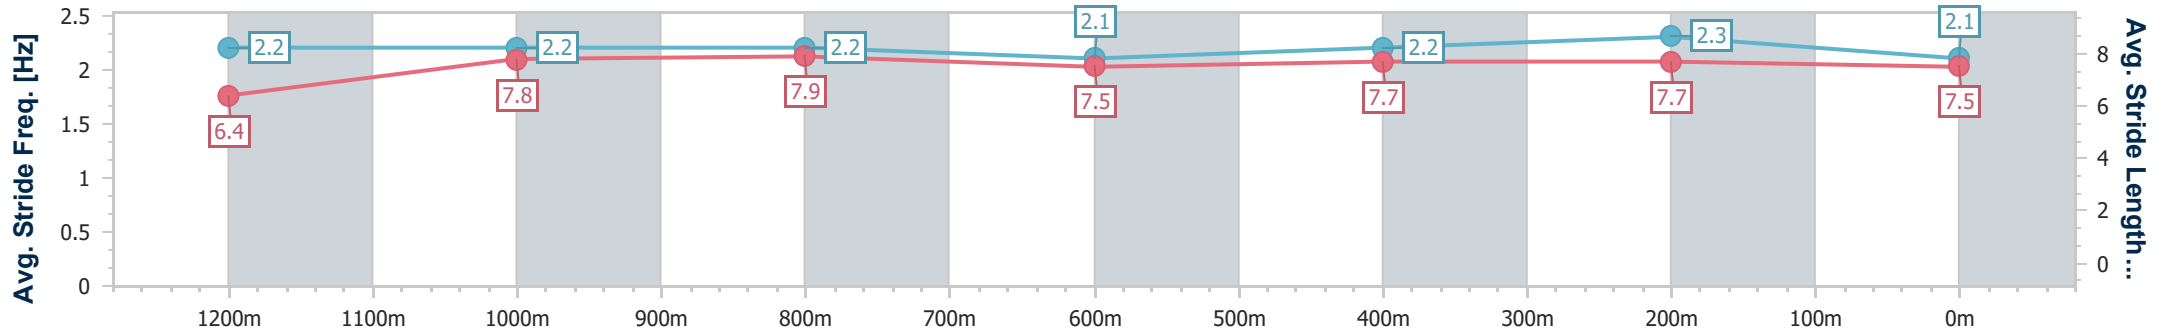

Sunshine Coast QLD Professional

Race 6: BATHERSBY LEGAL Class 1 Plate - 1400m

02 April 2023 - 16:17

Track Rating: Good 4, Weather: Fine, Rail Position: True

Section	Overall	1200m	1000m	800m	600m	400m	200m
Section Times	1:25.81 [8] (0:14.50)	1:11.31 [11] (0:11.35)	0:59.96 [12] (0:11.64)	0:48.32 [11] (0:12.36)	0:35.96 [10] (0:12.11)	0:23.85 [12] (0:11.52)	0:12.33 [9] (0:12.33)
Average Speed [km/h]	49.6	63.5	62.1	59.3	61.1	62.5	58.4
Top Speed [km/h]	63.1	65.0	62.9	60.8	62.7	63.6	60.9
Avg. Dist. to Rail [m]	12.0	4.1	1.9	3.0	4.5	7.3	8.1
Avg. Stride Freq. [Hz]	2.2	2.2	2.2	2.1	2.2	2.3	2.1
Avg. Stride Length [m]	6.4	7.8	7.9	7.5	7.7	7.7	7.5

- [] Ranking at each section and finish
- .-.- No data available at this section
- NA No data available

Horse/Jockey Name	Rock Up
Final Rank	9
Fastest Section Time (Section)	0:11.00 (1200m)
Top Speed [km/h] (Section)	68.1 (1200m)
Race State	Finished