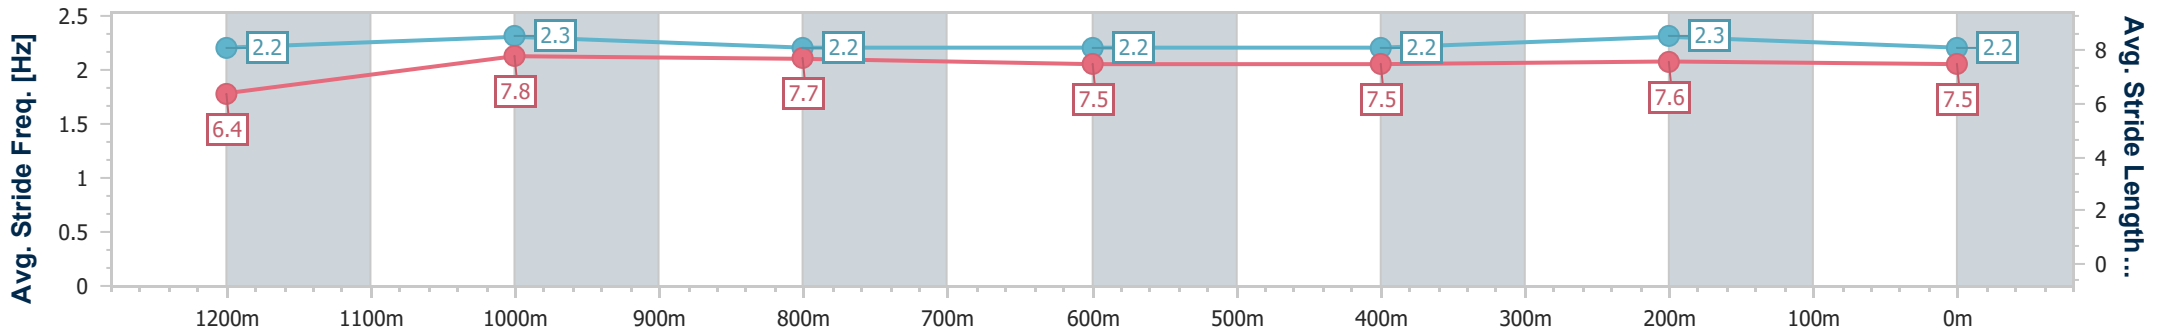

Sunshine Coast QLD Professional

Race 6: BATHERSBY LEGAL Class 1 Plate - 1400m

02 April 2023 - 16:17

Track Rating: Good 4, Weather: Fine, Rail Position: True

Section	Overall	1200m	1000m	800m	600m	400m	200m
Section Times	1:24.82 [2] (0:14.39)	1:10.43 [9] (0:11.22)	0:59.21 [9] (0:11.63)	0:47.58 [8] (0:12.36)	0:35.22 [9] (0:12.06)	0:23.16 [7] (0:11.20)	0:11.96 [3] (0:11.96)
Average Speed [km/h]	50.1	64.2	61.9	59.2	60.7	64.3	60.2
Top Speed [km/h]	65.8	66.0	63.4	60.1	63.1	65.0	64.0
Avg. Dist. to Rail [m]	3.9	0.9	0.7	2.5	2.8	5.8	6.6
Avg. Stride Freq. [Hz]	2.2	2.3	2.2	2.2	2.2	2.3	2.2
Avg. Stride Length [m]	6.4	7.8	7.7	7.5	7.5	7.6	7.5