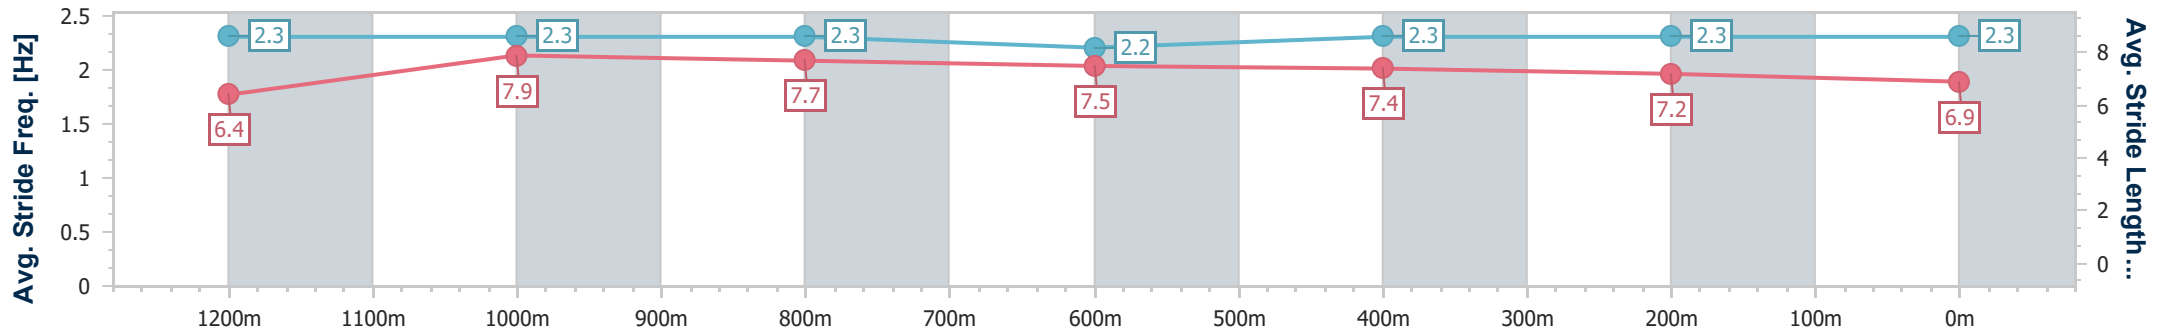

Sunshine Coast QLD Professional

Race 6: BATHERSBY LEGAL Class 1 Plate - 1400m

02 April 2023 - 16:17

Track Rating: Good 4, Weather: Fine, Rail Position: True

Section	Overall	1200m	1000m	800m	600m	400m	200m
Section Times	1:25.74 [7] (0:13.80)	1:11.94 [1] (0:10.94)	1:01.00 [3] (0:11.68)	0:49.32 [2] (0:12.51)	0:36.81 [2] (0:11.98)	0:24.83 [1] (0:11.85)	0:12.98 [2]
Average Speed [km/h]	52.1	65.8	62.3	58.8	60.7	60.8	55.4
Top Speed [km/h]	67.2	67.0	64.2	60.4	62.3	61.9	60.1
Avg. Dist. to Rail [m]	5.9	3.2	4.2	3.7	1.6	1.4	2.1
Avg. Stride Freq. [Hz]	2.3	2.3	2.3	2.2	2.3	2.3	2.3
Avg. Stride Length [m]	6.4	7.9	7.7	7.5	7.4	7.2	6.9