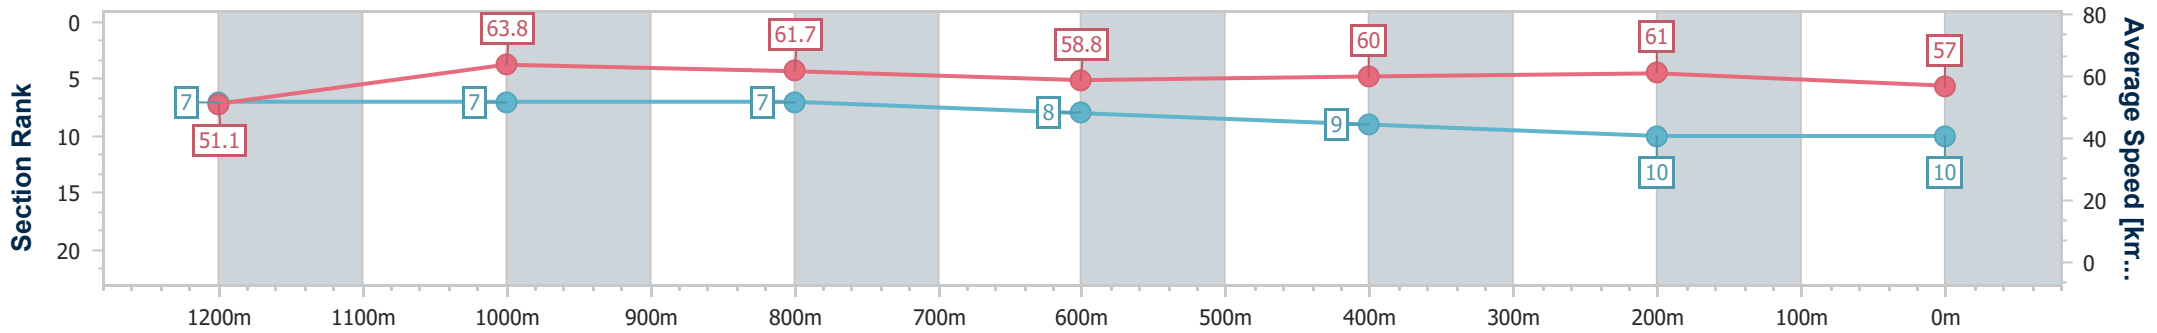

- [] Ranking at each section and finish
- .-.- No data available at this section
- NA No data available

Horse/Jockey Name	Motherlode
Final Rank	10
Fastest Section Time (Section)	0:11.28 (1200m)
Top Speed [km/h] (Section)	66.7 (1200m)
Race State	Finished

Sunshine Coast QLD Professional

Race 6: BATHERSBY LEGAL Class 1 Plate - 1400m

02 April 2023 - 16:17

Track Rating: Good 4, Weather: Fine, Rail Position: True

Section	Overall	1200m	1000m	800m	600m	400m	200m
Section Times	1:26.27 [10] (0:14.11)	1:12.16 [7] (0:11.28)	1:00.88 [7] (0:11.75)	0:49.13 [7] (0:12.40)	0:36.73 [8] (0:12.28)	0:24.45 [9] (0:11.81)	0:12.64 [10] (0:12.64)
Average Speed [km/h]	51.1	63.8	61.7	58.8	60.0	61.0	57.0
Top Speed [km/h]	64.6	66.7	63.6	60.4	60.5	61.9	60.1
Avg. Dist. to Rail [m]	8.9	3.4	2.5	2.4	3.7	7.7	6.2
Avg. Stride Freq. [Hz]	2.2	2.3	2.3	2.2	2.3	2.3	2.2
Avg. Stride Length [m]	6.3	7.6	7.5	7.3	7.4	7.5	7.2

- [] Ranking at each section and finish
- .-.- No data available at this section
- NA No data available

Horse/Jockey Name	Mottram
Final Rank	11
Fastest Section Time (Section)	0:11.14 (1200m)
Top Speed [km/h] (Section)	66.3 (1200m)
Race State	Finished