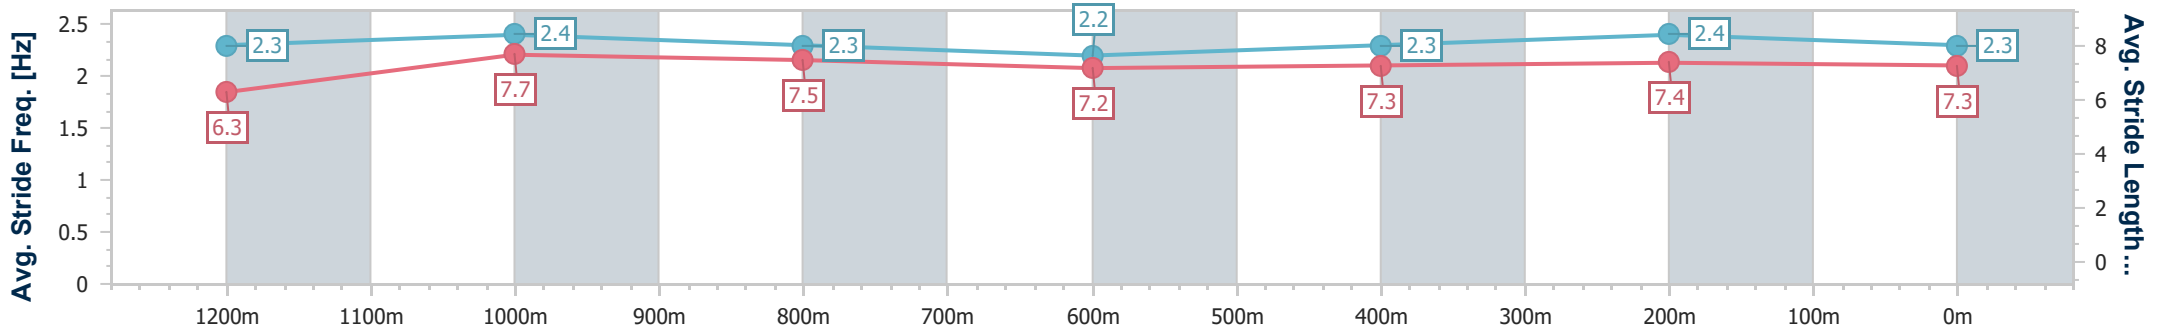

Horse/Jockey Name	National Choice
Final Rank	1
Fastest Section Time (Section)	0:10.92 (1200m)
Top Speed [km/h] (Section)	68.0 (1200m)
Race State	Finished

Sunshine Coast QLD Professional
Race 6: BATHERSBY LEGAL Class 1 Plate - 1400m
02 April 2023 - 16:17
Track Rating: Good 4, Weather: Fine, Rail Position: True

Section	Overall	1200m	1000m	800m	600m	400m	200m
Section Times	1:24.58 [1] (0:13.80)	1:10.78 [1] (0:10.92)	0:59.86 [2] (0:11.83)	0:48.03 [4] (0:12.63)	0:35.40 [4] (0:11.98)	0:23.42 [3] (0:11.44)	0:11.98 [1] (0:11.98)
Average Speed [km/h]	52.3	66.0	61.2	58.0	60.9	62.9	60.1
Top Speed [km/h]	67.1	68.0	63.2	59.6	63.3	64.1	62.5
Avg. Dist. to Rail [m]	13.9	3.9	2.3	2.6	2.2	4.6	3.7
Avg. Stride Freq. [Hz]	2.3	2.4	2.3	2.2	2.3	2.4	2.3
Avg. Stride Length [m]	6.3	7.7	7.5	7.2	7.3	7.4	7.3

- [ ] Ranking at each section and finish
- -.-.- No data available at this section
- NA No data available