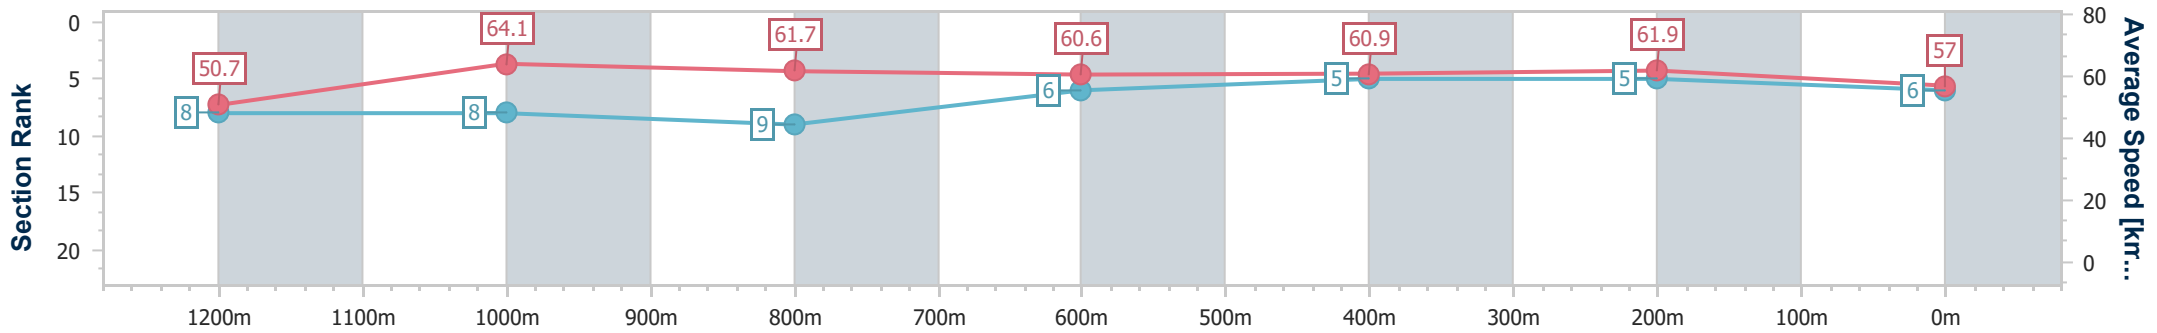

Sunshine Coast QLD Professional

Race 6: BATHERSBY LEGAL Class 1 Plate - 1400m

02 April 2023 - 16:17

Track Rating: Good 4, Weather: Fine, Rail Position: True

Section	Overall	1200m	1000m	800m	600m	400m	200m
Section Times	1:25.73 [6] (0:14.25)	1:11.48 [8] (0:11.25)	1:00.23 [8] (0:11.71)	0:48.52 [9] (0:12.20)	0:36.32 [6] (0:12.05)	0:24.27 [5] (0:11.65)	0:12.62 [5] (0:12.62)
Average Speed [km/h]	50.7	64.1	61.7	60.6	60.9	61.9	57.0
Top Speed [km/h]	66.7	66.9	63.1	62.7	62.7	63.0	60.7
Avg. Dist. to Rail [m]	14.4	4.5	2.1	4.2	3.5	5.5	5.3
Avg. Stride Freq. [Hz]	2.3	2.3	2.3	2.3	2.3	2.3	2.2
Avg. Stride Length [m]	6.2	7.7	7.6	7.3	7.5	7.3	7.1