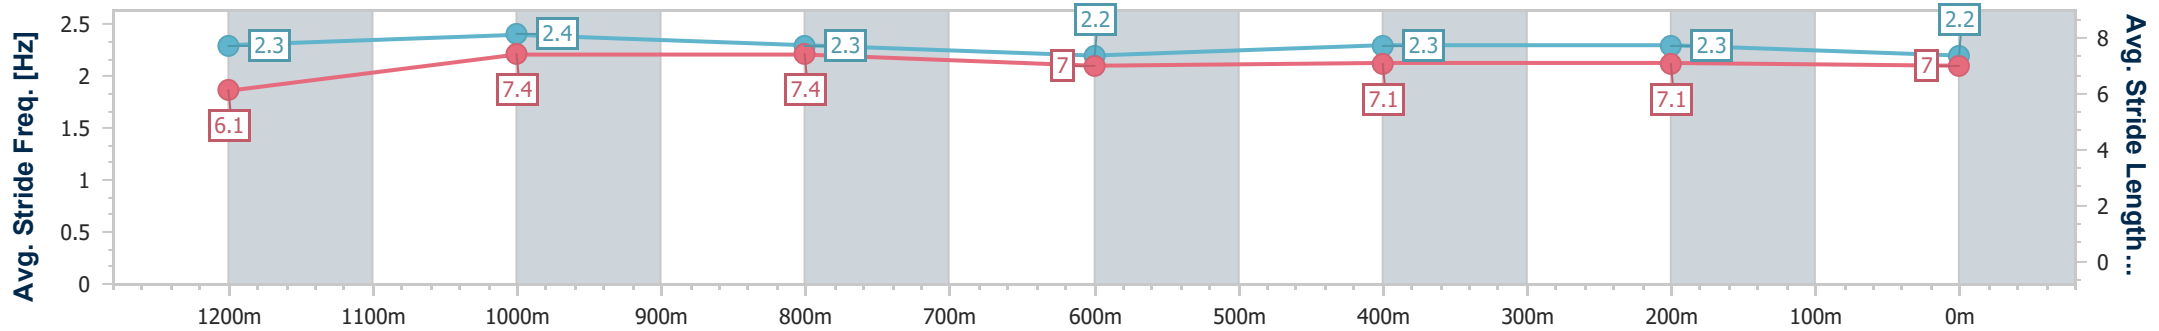

- [] Ranking at each section and finish
- .-.- No data available at this section
- NA No data available

Horse/Jockey Name	Rock Up
Final Rank	9
Fastest Section Time (Section)	0:11.00 (1200m)
Top Speed [km/h] (Section)	68.1 (1200m)
Race State	Finished

Sunshine Coast QLD Professional

Race 6: BATHERSBY LEGAL Class 1 Plate - 1400m

02 April 2023 - 16:17

Track Rating: Good 4, Weather: Fine, Rail Position: True

Section	Overall	1200m	1000m	800m	600m	400m	200m
Section Times	1:25.99 [9] (0:13.94)	1:12.05 [4] (0:11.00)	1:01.05 [4] (0:11.58)	0:49.47 [3] (0:12.61)	0:36.86 [3] (0:12.04)	0:24.82 [4] (0:11.96)	0:12.86 [8] (0:12.86)
Average Speed [km/h]	51.6	65.5	62.5	57.9	60.1	60.2	56.1
Top Speed [km/h]	67.5	68.1	64.1	59.9	61.5	61.1	59.4
Avg. Dist. to Rail [m]	5.5	1.3	1.0	2.8	0.8	2.0	0.9
Avg. Stride Freq. [Hz]	2.3	2.4	2.3	2.2	2.3	2.3	2.2
Avg. Stride Length [m]	6.1	7.4	7.4	7.0	7.1	7.1	7.0

- [] Ranking at each section and finish
- .-.- No data available at this section
- NA No data available

Horse/Jockey Name	Motherlode
Final Rank	10
Fastest Section Time (Section)	0:11.28 (1200m)
Top Speed [km/h] (Section)	66.7 (1200m)
Race State	Finished