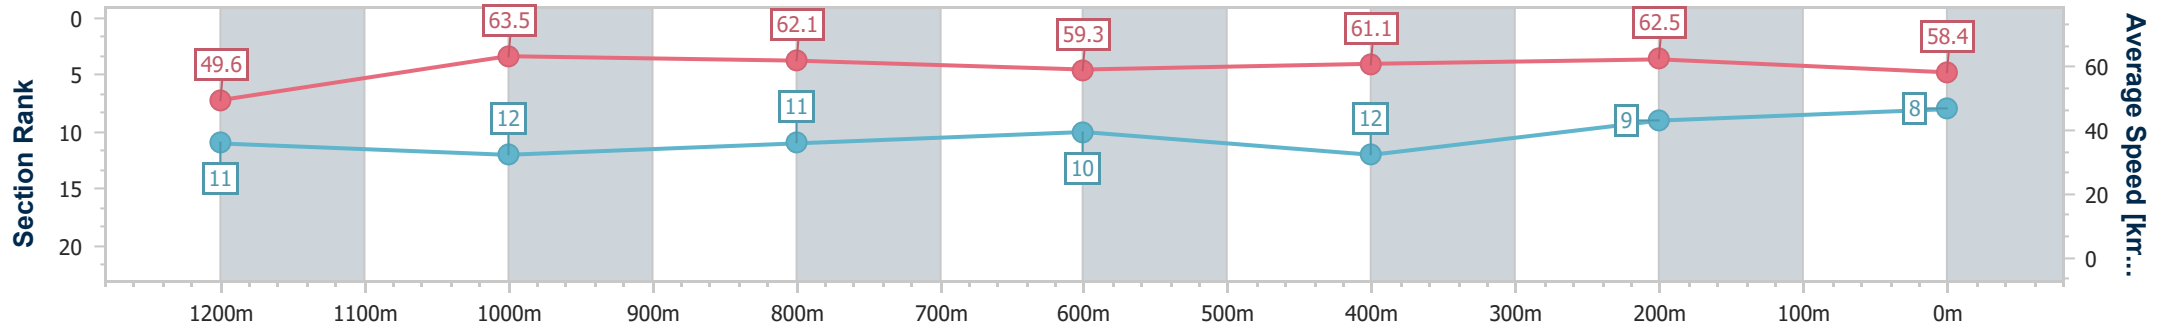

Sunshine Coast QLD Professional

Race 6: BATHERSBY LEGAL Class 1 Plate - 1400m

02 April 2023 - 16:17

Track Rating: Good 4, Weather: Fine, Rail Position: True

Section	Overall	1200m	1000m	800m	600m	400m	200m
Section Times	1:25.81 [8] (0:14.50)	1:11.31 [11] (0:11.35)	0:59.96 [12] (0:11.64)	0:48.32 [11] (0:12.36)	0:35.96 [10] (0:12.11)	0:23.85 [12] (0:11.52)	0:12.33 [9] (0:12.33)
Average Speed [km/h]	49.6	63.5	62.1	59.3	61.1	62.5	58.4
Top Speed [km/h]	63.1	65.0	62.9	60.8	62.7	63.6	60.9
Avg. Dist. to Rail [m]	12.0	4.1	1.9	3.0	4.5	7.3	8.1
Avg. Stride Freq. [Hz]	2.2	2.2	2.2	2.1	2.2	2.3	2.1
Avg. Stride Length [m]	6.4	7.8	7.9	7.5	7.7	7.7	7.5

- [] Ranking at each section and finish
- .-.- No data available at this section
- NA No data available

Horse/Jockey Name	Rock Up
Final Rank	9
Fastest Section Time (Section)	0:11.00 (1200m)
Top Speed [km/h] (Section)	68.1 (1200m)
Race State	Finished