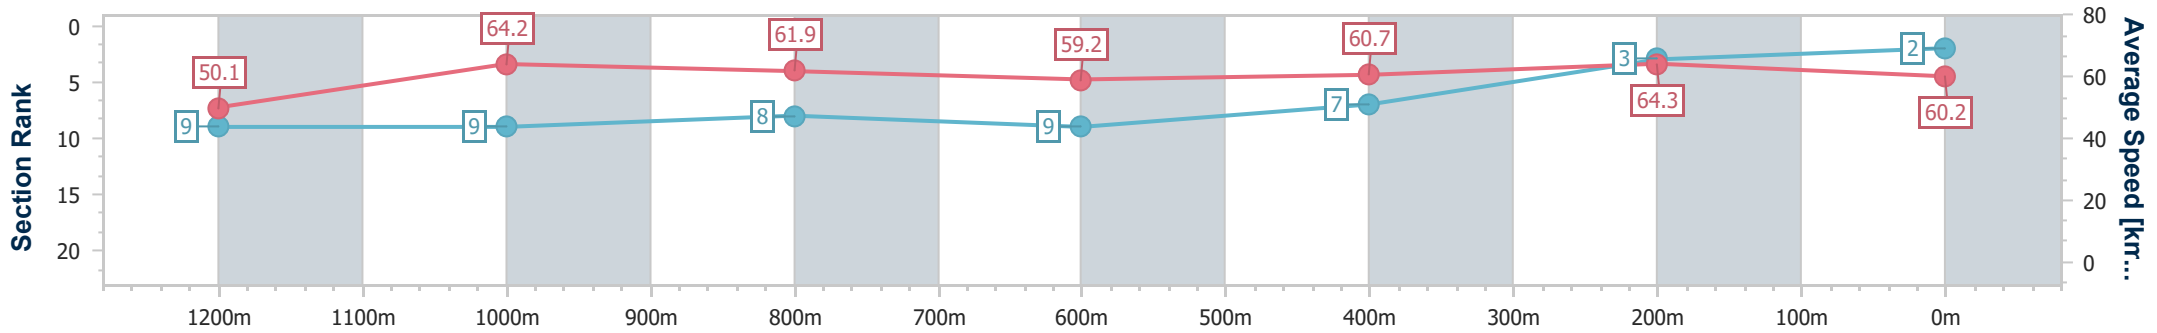

Sunshine Coast QLD Professional

Race 6: BATHERSBY LEGAL Class 1 Plate - 1400m

02 April 2023 - 16:17

Track Rating: Good 4, Weather: Fine, Rail Position: True

Section	Overall	1200m	1000m	800m	600m	400m	200m
Section Times	1:24.82 [2] (0:14.39)	1:10.43 [9] (0:11.22)	0:59.21 [9] (0:11.63)	0:47.58 [8] (0:12.36)	0:35.22 [9] (0:12.06)	0:23.16 [7] (0:11.20)	0:11.96 [3] (0:11.96)
Average Speed [km/h]	50.1	64.2	61.9	59.2	60.7	64.3	60.2
Top Speed [km/h]	65.8	66.0	63.4	60.1	63.1	65.0	64.0
Avg. Dist. to Rail [m]	3.9	0.9	0.7	2.5	2.8	5.8	6.6
Avg. Stride Freq. [Hz]	2.2	2.3	2.2	2.2	2.2	2.3	2.2
Avg. Stride Length [m]	6.4	7.8	7.7	7.5	7.5	7.6	7.5