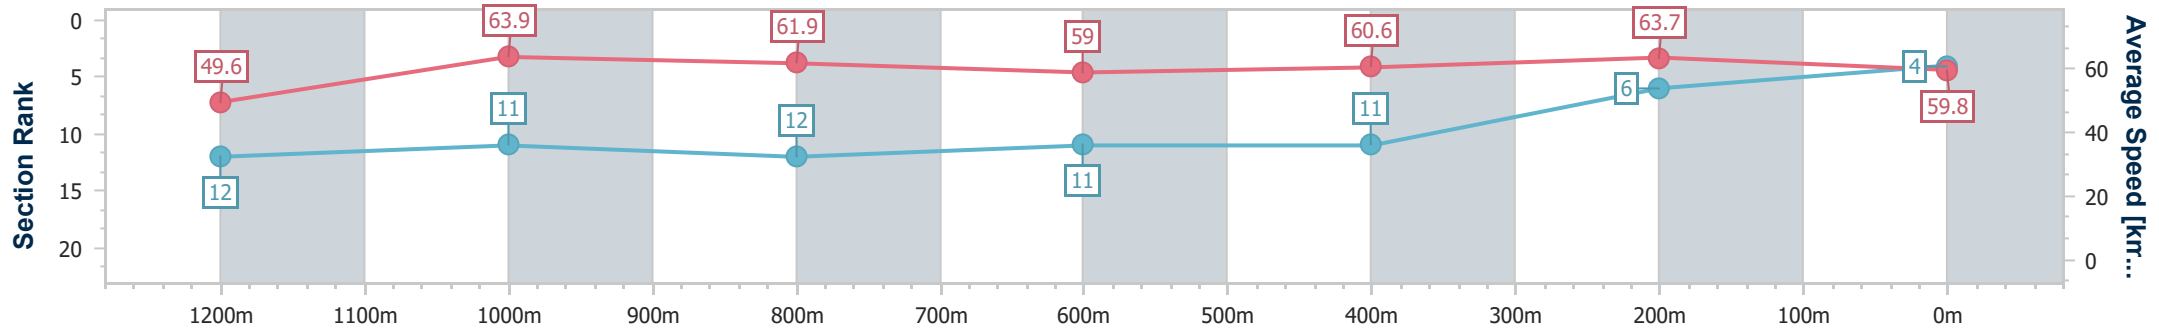

Sunshine Coast QLD Professional

Race 6: BATHERSBY LEGAL Class 1 Plate - 1400m

02 April 2023 - 16:17

Track Rating: Good 4, Weather: Fine, Rail Position: True

Section	Overall	1200m	1000m	800m	600m	400m	200m
Section Times	1:25.18 [4] (0:14.52)	1:10.66 [12] (0:11.29)	0:59.37 [11] (0:11.67)	0:47.70 [12] (0:12.34)	0:35.36 [11] (0:12.02)	0:23.34 [11] (0:11.28)	0:12.06 [6] (0:12.06)
Average Speed [km/h]	49.6	63.9	61.9	59.0	60.6	63.7	59.8
Top Speed [km/h]	63.7	64.9	63.7	60.0	63.0	65.1	63.4
Avg. Dist. to Rail [m]	9.5	0.8	1.2	1.8	1.9	3.9	3.1
Avg. Stride Freq. [Hz]	2.2	2.2	2.2	2.1	2.2	2.3	2.2
Avg. Stride Length [m]	6.3	7.9	7.9	7.6	7.7	7.8	7.4