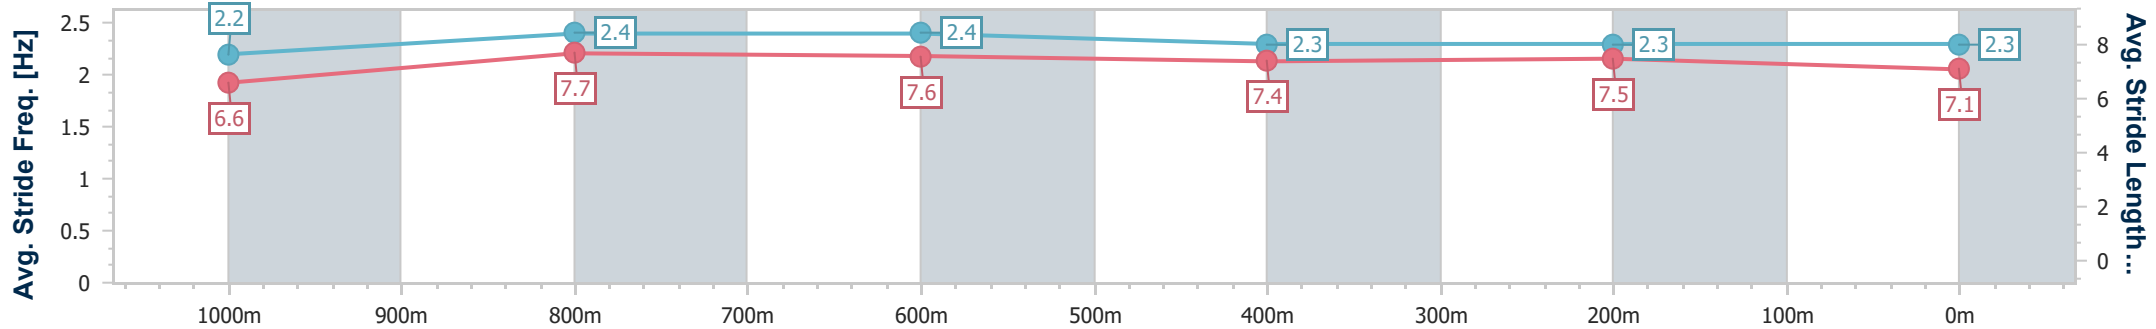

Horse/Jockey Name	Green Reign
Final Rank	4
Fastest Section Time (Section)	0:10.73 (1000m)
Top Speed [km/h] (Section)	69.1 (1000m)
Race State	Finished

Doomben QLD Professional
Race 7: STRADBROKE SEASON ON SALE NOW BENCHMARK
75 Handicap - 1200m
08 April 2023 - 15:27
Track Rating: Soft 7, Weather: Fine, Rail Position: +5.5m Entire Course

BRISBANE
RACING CLUB

Section	Overall	1000m	800m	600m	400m	200m
Section Times	1:11.17 [4] (0:13.98)	0:57.19 [10] (0:10.73)	0:46.46 [10] (0:11.21)	0:35.25 [11] (0:11.46)	0:23.79 [11] (0:11.39)	0:12.40 [10] (0:12.40)
Average Speed [km/h]	51.6	67.5	64.8	63.1	63.3	58.0
Top Speed [km/h]	68.0	69.1	66.4	64.2	64.0	62.8
Avg. Dist. to Rail [m]	7.4	2.7	1.6	0.9	1.5	4.8
Avg. Stride Freq. [Hz]	2.2	2.4	2.4	2.3	2.3	2.3
Avg. Stride Length [m]	6.6	7.7	7.6	7.4	7.5	7.1

- [ ] Ranking at each section and finish
- -.-.- No data available at this section
- NA No data available