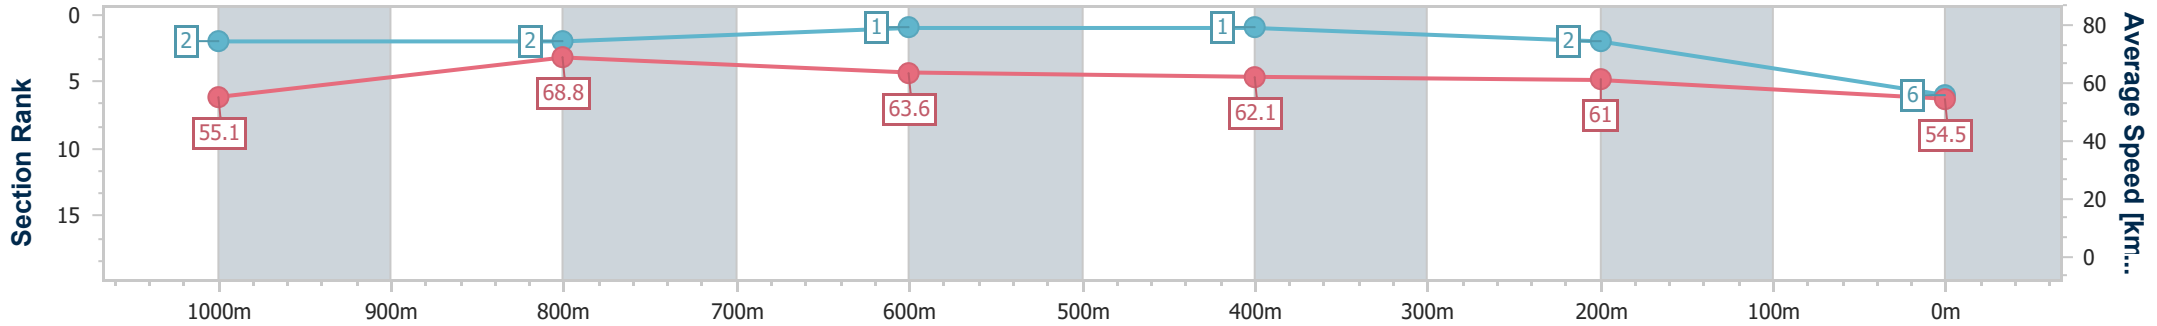

Horse/Jockey Name	Calescent
Final Rank	6
Fastest Section Time (Section)	0:10.46 (1000m)
Top Speed [km/h] (Section)	71.7 (1000m)
Race State	Finished

Doomben QLD Professional
Race 7: STRADBROKE SEASON ON SALE NOW BENCHMARK
75 Handicap - 1200m
08 April 2023 - 15:27
Track Rating: Soft 7, Weather: Fine, Rail Position: +5.5m Entire Course

BRISBANE
RACING CLUB

Section	Overall	1000m	800m	600m	400m	200m								
Section Times	1:11.32 [6] (0:13.07)	0:58.25 [2] (0:10.46)	0:47.79 [2] (0:11.24)	0:36.55 [1] (0:11.53)	0:25.02 [1] (0:11.82)	0:13.20 [2] (0:13.20)								
Average Speed [km/h]	55.1	68.8	63.6	62.1	61.0	54.5								
Top Speed [km/h]	71.6	71.7	64.8	63.1	62.5	59.3								
Avg. Dist. to Rail [m]	3.3	0.5	1.3	0.8	0.9	2.7								
Avg. Stride Freq. [Hz]	2.5	2.6	2.5	2.5	2.5	2.4								
Avg. Stride Length [m]	5.9	7.2	7.0	6.9	6.7	6.2								

- [ ] Ranking at each section and finish
- -.-.- No data available at this section
- NA No data available