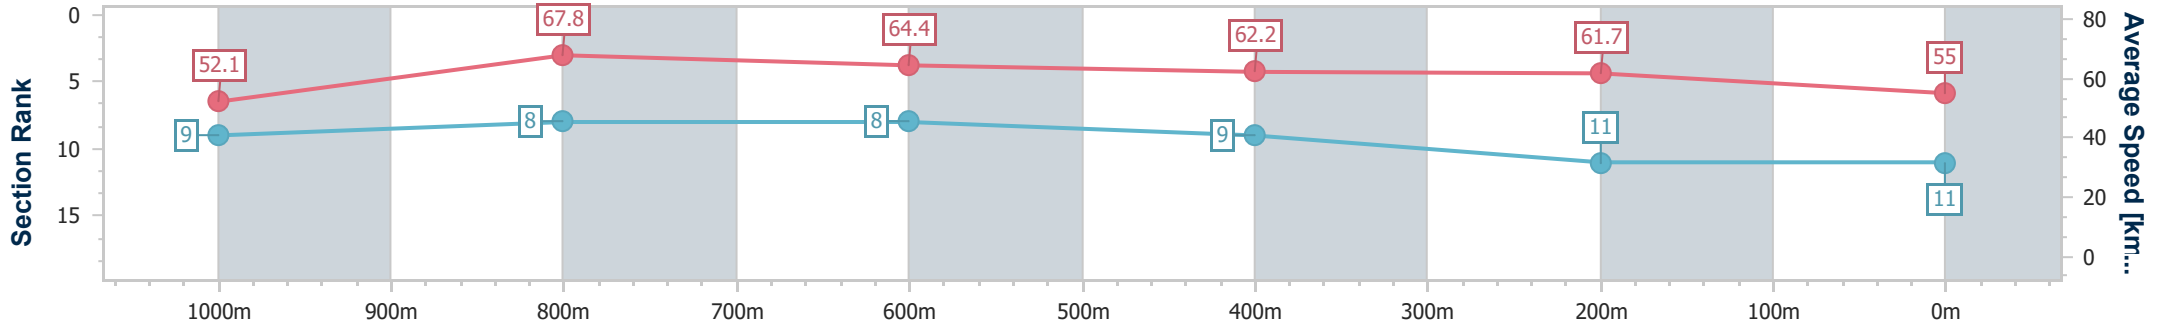

Horse/Jockey Name	Absolute Charmer
Final Rank	11
Fastest Section Time (Section)	0:10.57 (1000m)
Top Speed [km/h] (Section)	69.4 (1000m)
Race State	Finished

Doomben QLD Professional
Race 7: STRADBROKE SEASON ON SALE NOW BENCHMARK
75 Handicap - 1200m
08 April 2023 - 15:27
Track Rating: Soft 7, Weather: Fine, Rail Position: +5.5m Entire Course

BRISBANE
RACING CLUB

Section	Overall	1000m	800m	600m	400m	200m								
Section Times	1:11.96 [11] (0:13.85)	0:58.11 [9] (0:10.57)	0:47.54 [8] (0:11.16)	0:36.38 [8] (0:11.63)	0:24.75 [9] (0:11.65)	0:13.10 [11] (0:13.10)								
Average Speed [km/h]	52.1	67.8	64.4	62.2	61.7	55.0								
Top Speed [km/h]	67.1	69.4	66.4	63.2	63.4	59.2								
Avg. Dist. to Rail [m]	0.8	1.5	0.7	0.8	0.7	1.4								
Avg. Stride Freq. [Hz]	2.3	2.4	2.4	2.4	2.4	2.3								
Avg. Stride Length [m]	6.3	7.7	7.4	7.2	7.1	6.6								

- [ ] Ranking at each section and finish
- -.-.- No data available at this section
- NA No data available