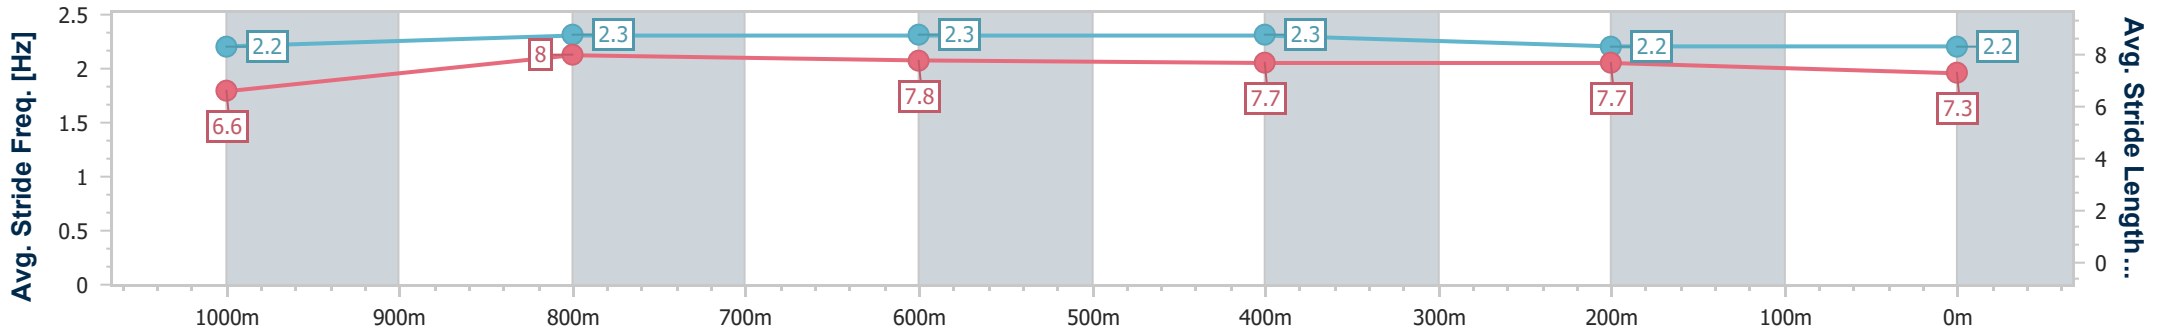

Section	Overall	1000m	800m	600m	400m	200m
Section Times	1:10.77 [1] (0:13.79)	0:56.98 [8] (0:10.52)	0:46.46 [7] (0:11.15)	0:35.31 [5] (0:11.37)	0:23.94 [3] (0:11.44)	0:12.50 [3] (0:12.50)
Average Speed [km/h]	52.2	68.5	64.3	62.8	62.7	57.7
Top Speed [km/h]	70.2	70.5	65.3	63.8	64.1	60.9
Avg. Dist. to Rail [m]	3.9	0.9	1.2	1.5	0.8	0.8
Avg. Stride Freq. [Hz]	2.2	2.3	2.3	2.3	2.2	2.2
Avg. Stride Length [m]	6.6	8.0	7.8	7.7	7.7	7.3