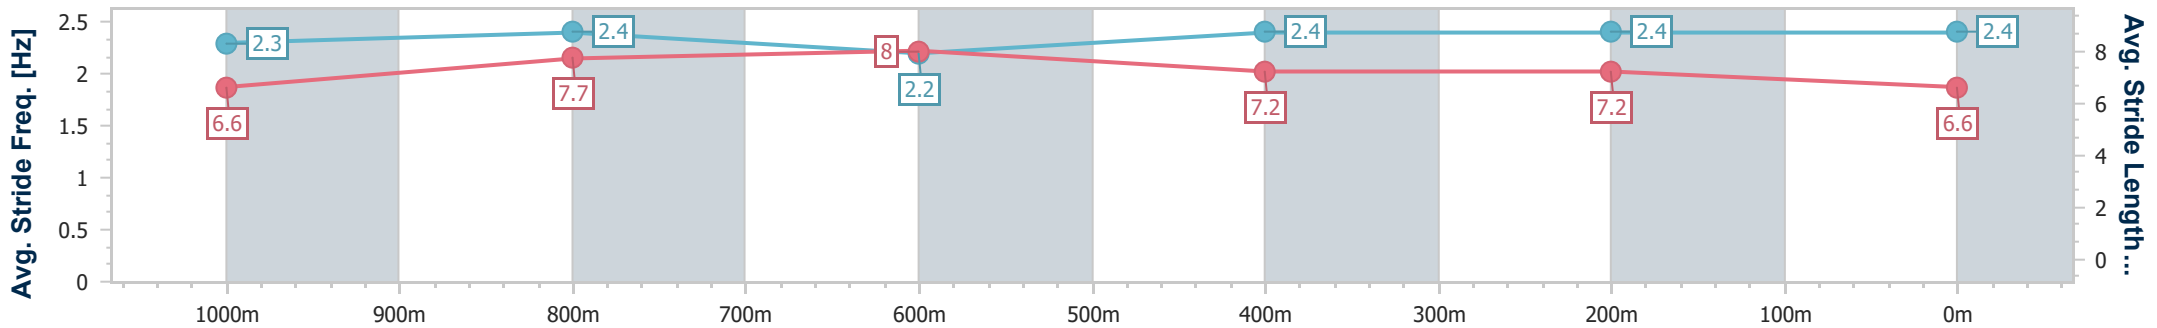

Horse/Jockey Name	Self Indulgent
Final Rank	8
Fastest Section Time (Section)	0:10.81 (1000m)
Top Speed [km/h] (Section)	69.1 (1000m)
Race State	Finished

Doomben QLD Professional
Race 7: STRADBROKE SEASON ON SALE NOW BENCHMARK
75 Handicap - 1200m
08 April 2023 - 15:27
Track Rating: Soft 7, Weather: Fine, Rail Position: +5.5m Entire Course

BRISBANE
RACING CLUB

Section	Overall	1000m	800m	600m	400m	200m
Section Times	1:11.48 [8] (0:13.34)	0:58.14 [4] (0:10.81)	0:47.33 [5] (0:11.35)	0:35.98 [7] (0:11.50)	0:24.48 [7] (0:11.58)	0:12.90 [8] (0:12.90)
Average Speed [km/h]	54.0	66.9	63.6	63.1	62.2	55.7
Top Speed [km/h]	69.0	69.1	65.5	64.4	64.7	60.1
Avg. Dist. to Rail [m]	2.9	2.5	0.6	1.1	1.4	2.6
Avg. Stride Freq. [Hz]	2.3	2.4	2.2	2.4	2.4	2.4
Avg. Stride Length [m]	6.6	7.7	8.0	7.2	7.2	6.6

- [ ] Ranking at each section and finish
- -.-.- No data available at this section
- NA No data available