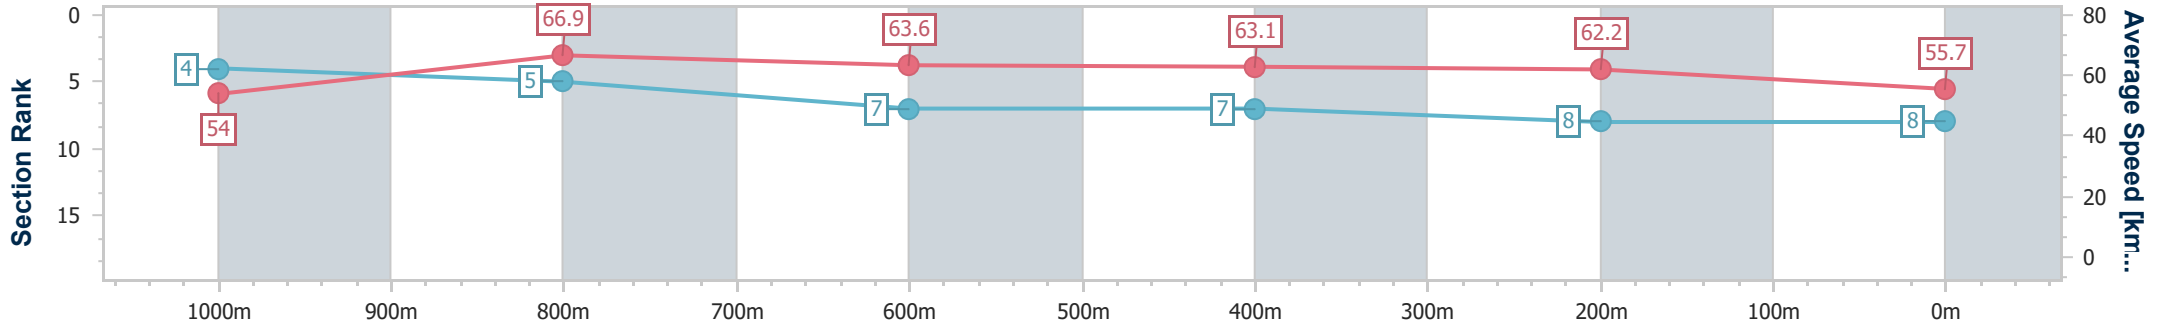

Horse/Jockey Name	Self Indulgent
Final Rank	8
Fastest Section Time (Section)	0:10.81 (1000m)
Top Speed [km/h] (Section)	69.1 (1000m)
Race State	Finished

Doomben QLD Professional
Race 7: STRADBROKE SEASON ON SALE NOW BENCHMARK
75 Handicap - 1200m
08 April 2023 - 15:27
Track Rating: Soft 7, Weather: Fine, Rail Position: +5.5m Entire Course

BRISBANE
RACING CLUB

Section	Overall	1000m	800m	600m	400m	200m
Section Times	1:11.48 [8] (0:13.34)	0:58.14 [4] (0:10.81)	0:47.33 [5] (0:11.35)	0:35.98 [7] (0:11.50)	0:24.48 [7] (0:11.58)	0:12.90 [8] (0:12.90)
Average Speed [km/h]	54.0	66.9	63.6	63.1	62.2	55.7
Top Speed [km/h]	69.0	69.1	65.5	64.4	64.7	60.1
Avg. Dist. to Rail [m]	2.9	2.5	0.6	1.1	1.4	2.6
Avg. Stride Freq. [Hz]	2.3	2.4	2.2	2.4	2.4	2.4
Avg. Stride Length [m]	6.6	7.7	8.0	7.2	7.2	6.6

- [ ] Ranking at each section and finish
- -.-.- No data available at this section
- NA No data available