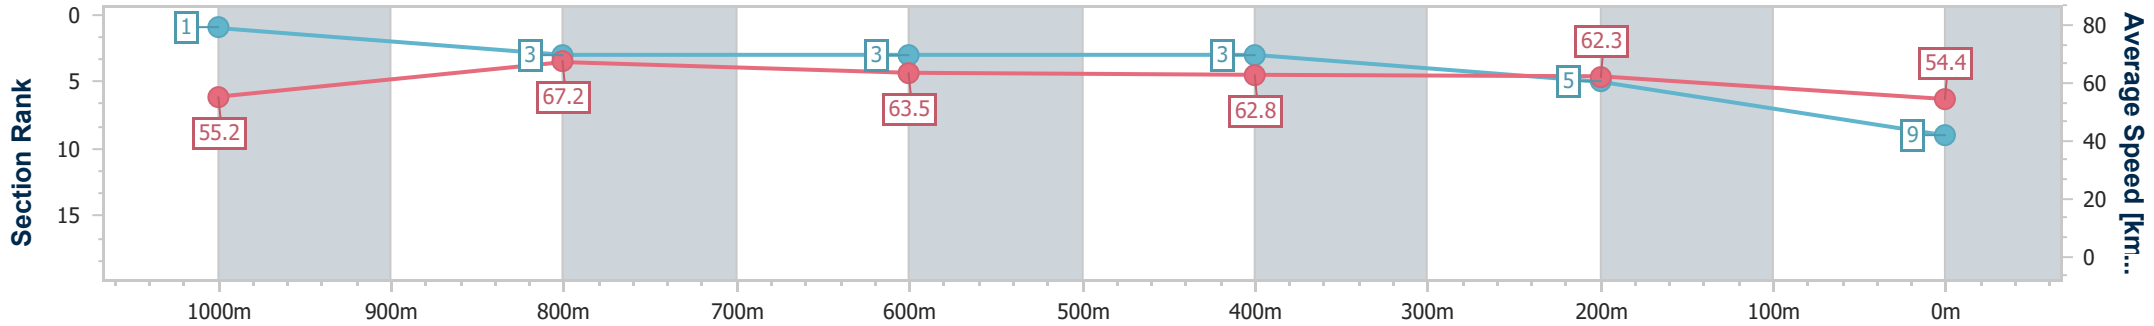

Horse/Jockey Name	Amore Veloce
Final Rank	9
Fastest Section Time (Section)	0:10.74 (1000m)
Top Speed [km/h] (Section)	71.1 (Overall)
Race State	Finished

Doomben QLD Professional
Race 7: STRADBROKE SEASON ON SALE NOW BENCHMARK
75 Handicap - 1200m
08 April 2023 - 15:27
Track Rating: Soft 7, Weather: Fine, Rail Position: +5.5m Entire Course

BRISBANE
RACING CLUB

Section	Overall	1000m	800m	600m	400m	200m								
Section Times	1:11.59 [9] (0:13.06)	0:58.53 [1] (0:10.74)	0:47.79 [3] (0:11.41)	0:36.38 [3] (0:11.54)	0:24.84 [3] (0:11.60)	0:13.24 [5] (0:13.24)								
Average Speed [km/h]	55.2	67.2	63.5	62.8	62.3	54.4								
Top Speed [km/h]	71.1	71.1	65.1	64.6	64.3	59.3								
Avg. Dist. to Rail [m]	3.2	0.7	1.3	1.5	2.1	1.4								
Avg. Stride Freq. [Hz]	2.3	2.4	2.4	2.3	2.4	2.3								
Avg. Stride Length [m]	6.5	7.6	7.5	7.4	7.3	6.7								

- [ ] Ranking at each section and finish
- -.-.- No data available at this section
- NA No data available