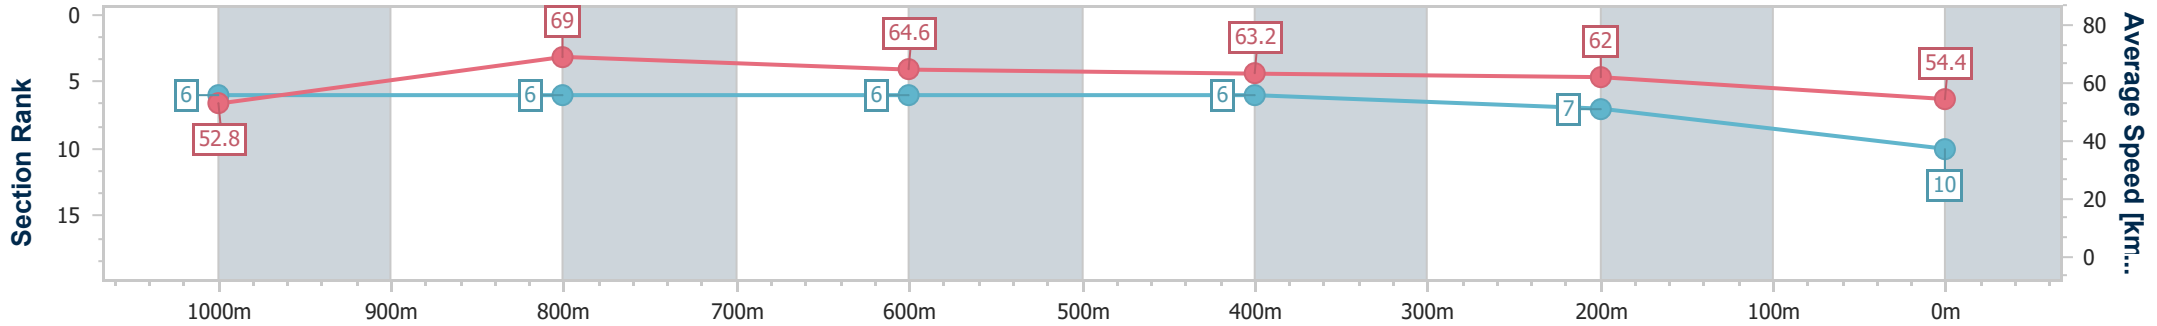

Horse/Jockey Name	Hidden Eyes
Final Rank	10
Fastest Section Time (Section)	0:10.52 (1000m)
Top Speed [km/h] (Section)	71.5 (1000m)
Race State	Finished

Doomben QLD Professional
Race 7: STRADBROKE SEASON ON SALE NOW BENCHMARK
75 Handicap - 1200m
08 April 2023 - 15:27
Track Rating: Soft 7, Weather: Fine, Rail Position: +5.5m Entire Course

BRISBANE RACING CLUB

Section	Overall	1000m	800m	600m	400m	200m
Section Times	1:11.71 [10] (0:13.67)	0:58.04 [6] (0:10.52)	0:47.52 [6] (0:11.23)	0:36.29 [6] (0:11.43)	0:24.86 [6] (0:11.62)	0:13.24 [7] (0:13.24)
Average Speed [km/h]	52.8	69.0	64.6	63.2	62.0	54.4
Top Speed [km/h]	69.6	71.5	65.9	64.1	64.0	59.2
Avg. Dist. to Rail [m]	6.7	3.1	1.7	0.5	1.6	2.9
Avg. Stride Freq. [Hz]	2.3	2.4	2.3	2.3	2.3	2.2
Avg. Stride Length [m]	6.4	7.9	7.7	7.5	7.4	6.8

- [ ] Ranking at each section and finish
- -.-.- No data available at this section
- NA No data available