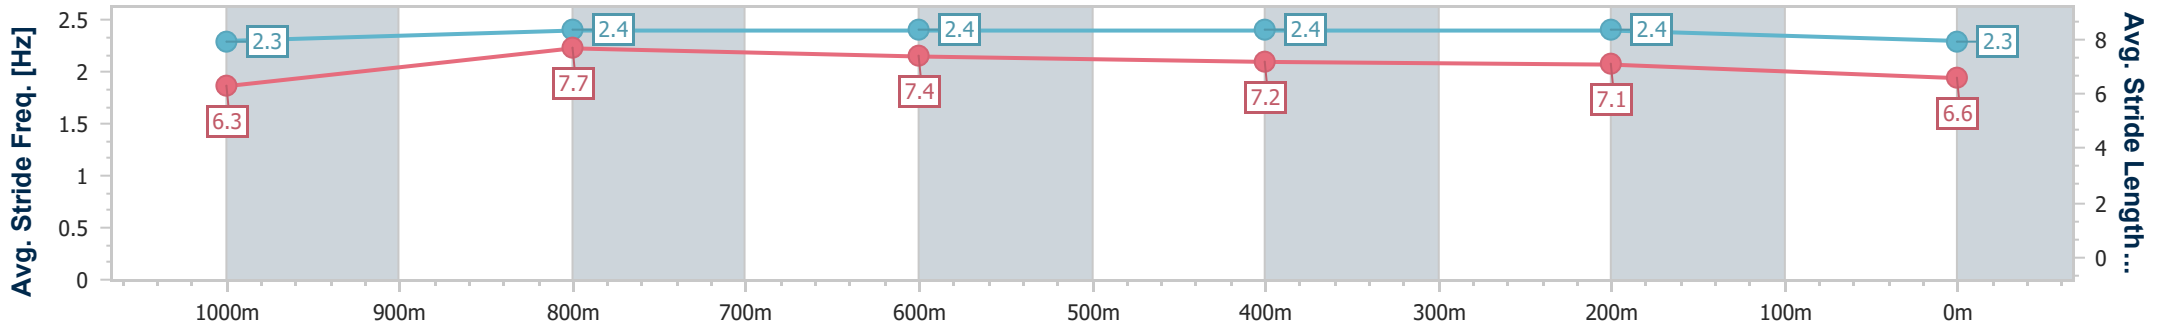

Horse/Jockey Name	Absolute Charmer
Final Rank	11
Fastest Section Time (Section)	0:10.57 (1000m)
Top Speed [km/h] (Section)	69.4 (1000m)
Race State	Finished

Doomben QLD Professional
Race 7: STRADBROKE SEASON ON SALE NOW BENCHMARK
75 Handicap - 1200m
08 April 2023 - 15:27
Track Rating: Soft 7, Weather: Fine, Rail Position: +5.5m Entire Course

BRISBANE
RACING CLUB

Section	Overall	1000m	800m	600m	400m	200m								
Section Times	1:11.96 [11] (0:13.85)	0:58.11 [9] (0:10.57)	0:47.54 [8] (0:11.16)	0:36.38 [8] (0:11.63)	0:24.75 [9] (0:11.65)	0:13.10 [11] (0:13.10)								
Average Speed [km/h]	52.1	67.8	64.4	62.2	61.7	55.0								
Top Speed [km/h]	67.1	69.4	66.4	63.2	63.4	59.2								
Avg. Dist. to Rail [m]	0.8	1.5	0.7	0.8	0.7	1.4								
Avg. Stride Freq. [Hz]	2.3	2.4	2.4	2.4	2.4	2.3								
Avg. Stride Length [m]	6.3	7.7	7.4	7.2	7.1	6.6								

- [ ] Ranking at each section and finish
- -.-.- No data available at this section
- NA No data available