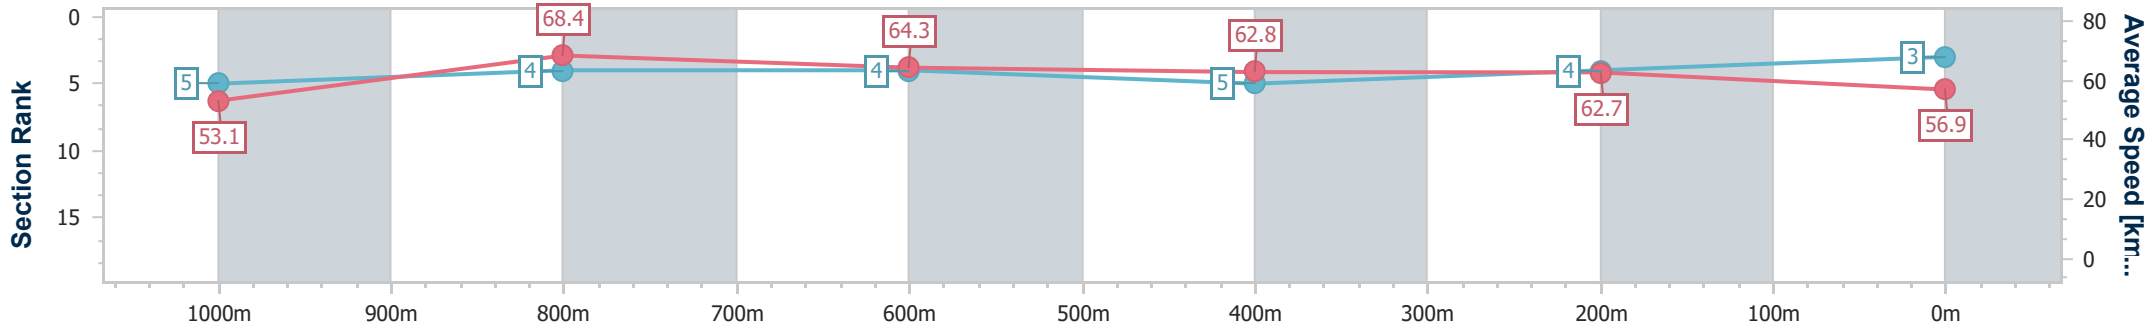

Horse/Jockey Name	Light Of Boom
Final Rank	3
Fastest Section Time (Section)	0:10.54 (1000m)
Top Speed [km/h] (Section)	69.9 (1000m)
Race State	Finished

Doomben QLD Professional
Race 7: STRADBROKE SEASON ON SALE NOW BENCHMARK
75 Handicap - 1200m
08 April 2023 - 15:27
Track Rating: Soft 7, Weather: Fine, Rail Position: +5.5m Entire Course

BRISBANE
RACING CLUB

Section	Overall	1000m	800m	600m	400m	200m
Section Times	1:10.88 [3] (0:13.55)	0:57.33 [5] (0:10.54)	0:46.79 [4] (0:11.22)	0:35.57 [4] (0:11.45)	0:24.12 [5] (0:11.45)	0:12.67 [4] (0:12.67)
Average Speed [km/h]	53.1	68.4	64.3	62.8	62.7	56.9
Top Speed [km/h]	68.6	69.9	66.1	64.5	64.3	60.7
Avg. Dist. to Rail [m]	1.6	0.2	0.5	0.7	1.1	2.5
Avg. Stride Freq. [Hz]	2.2	2.4	2.4	2.3	2.3	2.2
Avg. Stride Length [m]	6.5	7.9	7.5	7.5	7.6	7.1

- [ ] Ranking at each section and finish
- -.-.- No data available at this section
- NA No data available