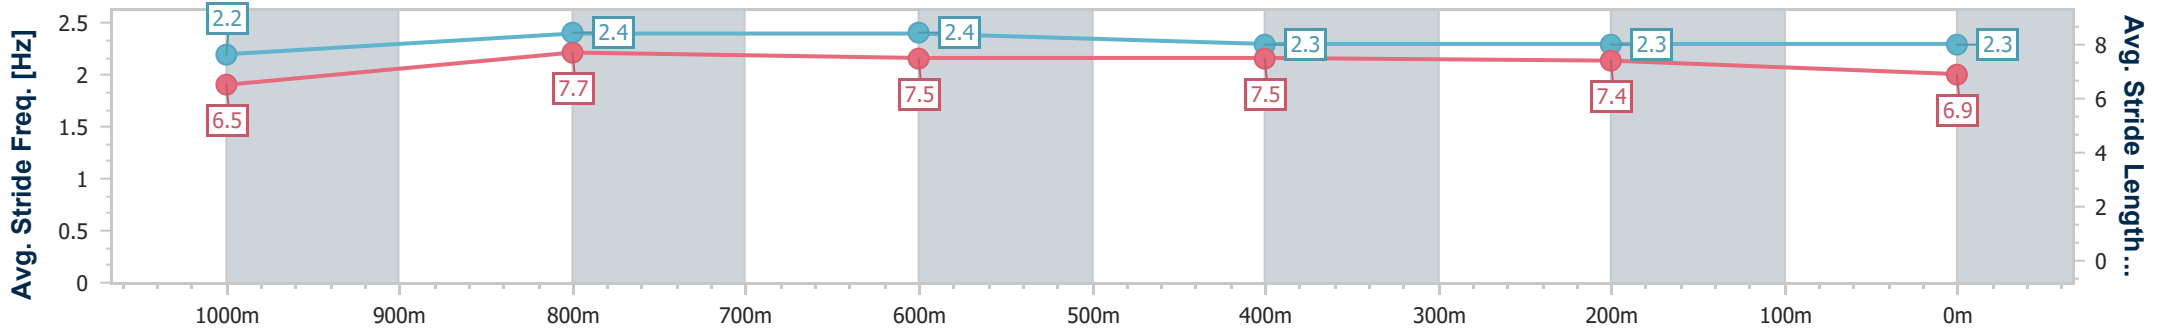

Horse/Jockey Name	Stormy Rock
Final Rank	5
Fastest Section Time (Section)	0:10.78 (1000m)
Top Speed [km/h] (Section)	67.4 (1000m)
Race State	Finished

Doomben QLD Professional
Race 7: STRADBROKE SEASON ON SALE NOW BENCHMARK
75 Handicap - 1200m
08 April 2023 - 15:27
Track Rating: Soft 7, Weather: Fine, Rail Position: +5.5m Entire Course

BRISBANE RACING CLUB

Section	Overall	1000m	800m	600m	400m	200m
Section Times	1:11.26 [5] (0:13.75)	0:57.51 [7] (0:10.78)	0:46.73 [9] (0:11.11)	0:35.62 [9] (0:11.39)	0:24.23 [8] (0:11.48)	0:12.75 [6] (0:12.75)
Average Speed [km/h]	52.5	67.1	65.0	63.3	62.8	56.4
Top Speed [km/h]	67.2	67.4	66.6	64.1	64.5	60.3
Avg. Dist. to Rail [m]	4.9	2.0	0.7	0.2	0.8	0.6
Avg. Stride Freq. [Hz]	2.2	2.4	2.4	2.3	2.3	2.3
Avg. Stride Length [m]	6.5	7.7	7.5	7.5	7.4	6.9

- [ ] Ranking at each section and finish
- -.-.- No data available at this section
- NA No data available