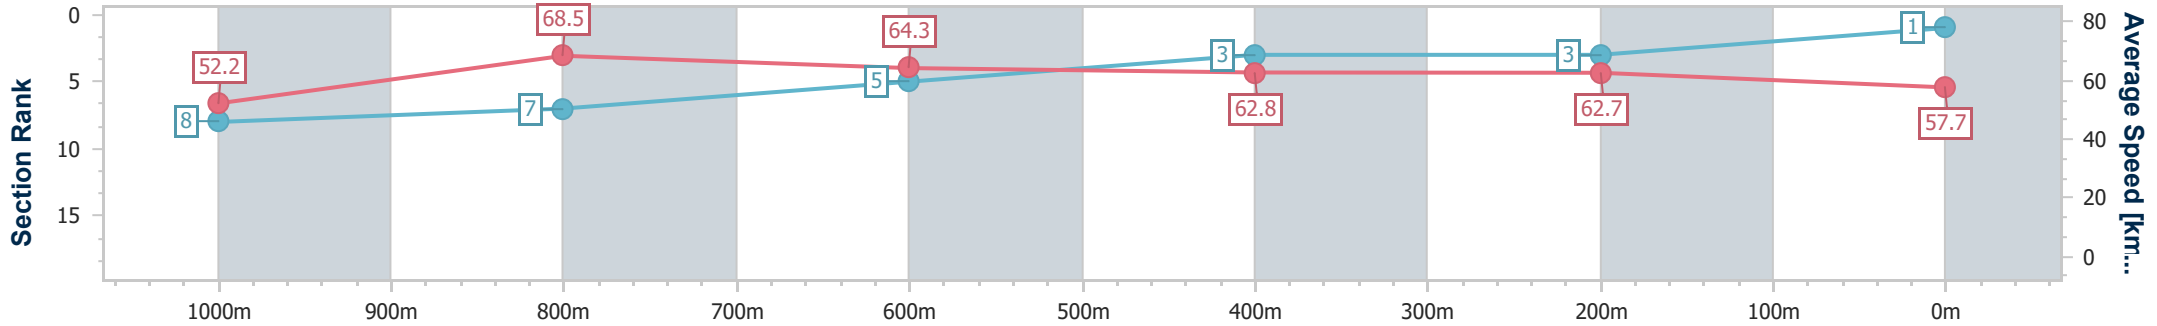

Horse/Jockey Name	Birriecart
Final Rank	1
Fastest Section Time (Section)	0:10.52 (1000m)
Top Speed [km/h] (Section)	70.5 (1000m)
Race State	Finished

Doomben QLD Professional
Race 7: STRADBROKE SEASON ON SALE NOW BENCHMARK
75 Handicap - 1200m
08 April 2023 - 15:27
Track Rating: Soft 7, Weather: Fine, Rail Position: +5.5m Entire Course

BRISBANE
RACING CLUB

Section	Overall	1000m	800m	600m	400m	200m
Section Times	1:10.77 [1] (0:13.79)	0:56.98 [8] (0:10.52)	0:46.46 [7] (0:11.15)	0:35.31 [5] (0:11.37)	0:23.94 [3] (0:11.44)	0:12.50 [3] (0:12.50)
Average Speed [km/h]	52.2	68.5	64.3	62.8	62.7	57.7
Top Speed [km/h]	70.2	70.5	65.3	63.8	64.1	60.9
Avg. Dist. to Rail [m]	3.9	0.9	1.2	1.5	0.8	0.8
Avg. Stride Freq. [Hz]	2.2	2.3	2.3	2.3	2.2	2.2
Avg. Stride Length [m]	6.6	8.0	7.8	7.7	7.7	7.3

- [ ] Ranking at each section and finish
- -.-.- No data available at this section
- NA No data available