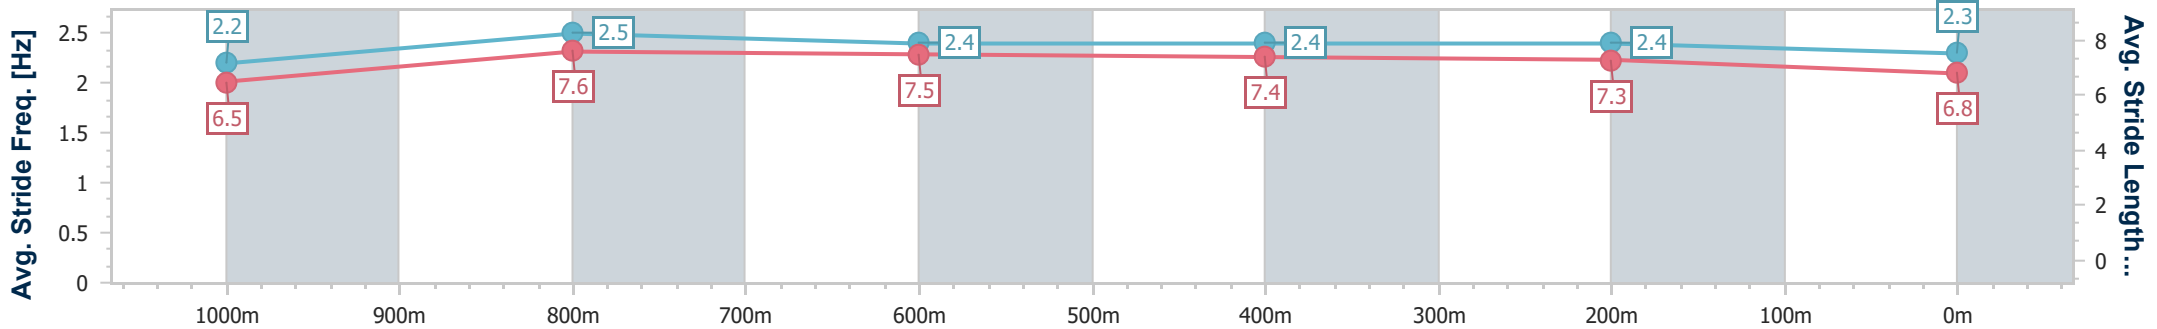

Horse/Jockey Name	Motomiss
Final Rank	7
Fastest Section Time (Section)	0:10.75 (1000m)
Top Speed [km/h] (Section)	68.5 (1000m)
Race State	Finished

Doomben QLD Professional
Race 7: STRADBROKE SEASON ON SALE NOW BENCHMARK
75 Handicap - 1200m
08 April 2023 - 15:27
Track Rating: Soft 7, Weather: Fine, Rail Position: +5.5m Entire Course

BRISBANE RACING CLUB

Section	Overall	1000m	800m	600m	400m	200m
Section Times	1:11.40 [7] (0:14.03)	0:57.37 [11] (0:10.75)	0:46.62 [11] (0:11.14)	0:35.48 [10] (0:11.41)	0:24.07 [10] (0:11.43)	0:12.64 [9] (0:12.64)
Average Speed [km/h]	51.4	67.2	64.8	63.0	63.0	57.0
Top Speed [km/h]	68.2	68.5	66.7	64.0	64.1	60.8
Avg. Dist. to Rail [m]	4.5	1.6	0.4	0.3	1.5	1.6
Avg. Stride Freq. [Hz]	2.2	2.5	2.4	2.4	2.4	2.3
Avg. Stride Length [m]	6.5	7.6	7.5	7.4	7.3	6.8

- [ ] Ranking at each section and finish
- -.-.- No data available at this section
- NA No data available