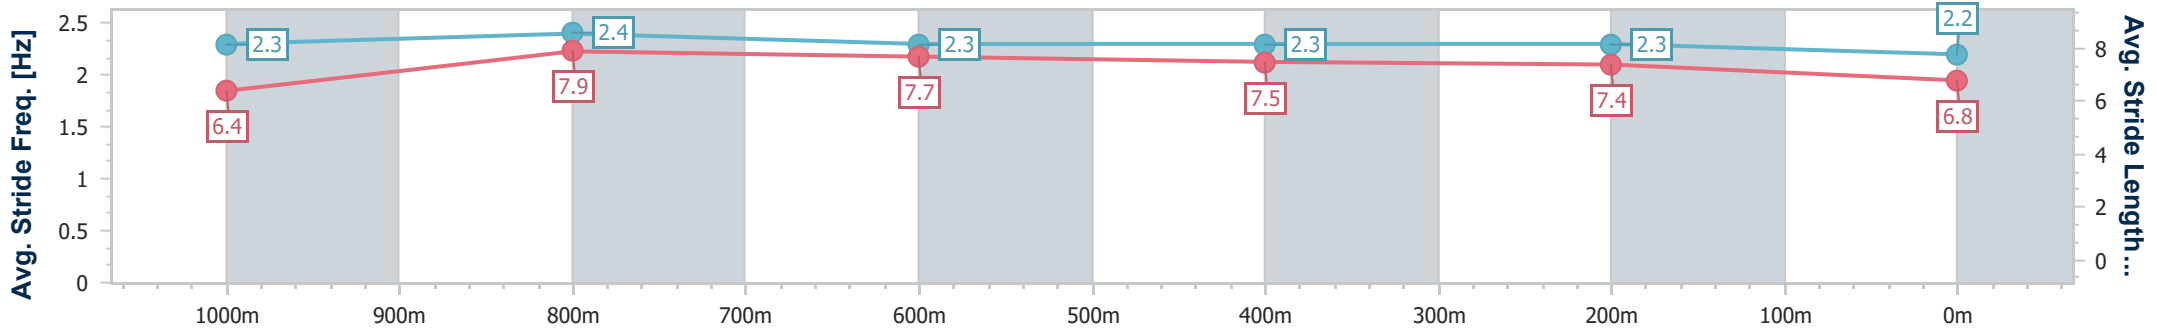

Horse/Jockey Name	Hidden Eyes
Final Rank	10
Fastest Section Time (Section)	0:10.52 (1000m)
Top Speed [km/h] (Section)	71.5 (1000m)
Race State	Finished

Doomben QLD Professional
Race 7: STRADBROKE SEASON ON SALE NOW BENCHMARK
75 Handicap - 1200m
08 April 2023 - 15:27
Track Rating: Soft 7, Weather: Fine, Rail Position: +5.5m Entire Course

BRISBANE RACING CLUB

Section	Overall	1000m	800m	600m	400m	200m
Section Times	1:11.71 [10] (0:13.67)	0:58.04 [6] (0:10.52)	0:47.52 [6] (0:11.23)	0:36.29 [6] (0:11.43)	0:24.86 [6] (0:11.62)	0:13.24 [7] (0:13.24)
Average Speed [km/h]	52.8	69.0	64.6	63.2	62.0	54.4
Top Speed [km/h]	69.6	71.5	65.9	64.1	64.0	59.2
Avg. Dist. to Rail [m]	6.7	3.1	1.7	0.5	1.6	2.9
Avg. Stride Freq. [Hz]	2.3	2.4	2.3	2.3	2.3	2.2
Avg. Stride Length [m]	6.4	7.9	7.7	7.5	7.4	6.8

- [ ] Ranking at each section and finish
- -.-.- No data available at this section
- NA No data available