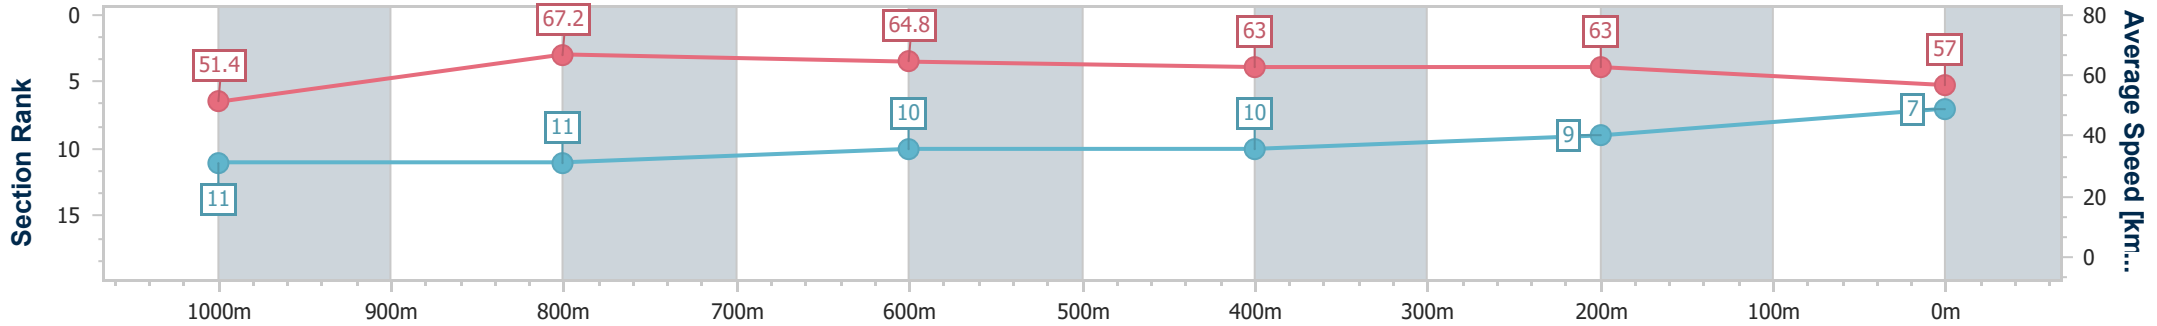

Horse/Jockey Name	Motomiss
Final Rank	7
Fastest Section Time (Section)	0:10.75 (1000m)
Top Speed [km/h] (Section)	68.5 (1000m)
Race State	Finished

Doomben QLD Professional
Race 7: STRADBROKE SEASON ON SALE NOW BENCHMARK
75 Handicap - 1200m
08 April 2023 - 15:27
Track Rating: Soft 7, Weather: Fine, Rail Position: +5.5m Entire Course

BRISBANE RACING CLUB

Section	Overall	1000m	800m	600m	400m	200m
Section Times	1:11.40 [7] (0:14.03)	0:57.37 [11] (0:10.75)	0:46.62 [11] (0:11.14)	0:35.48 [10] (0:11.41)	0:24.07 [10] (0:11.43)	0:12.64 [9] (0:12.64)
Average Speed [km/h]	51.4	67.2	64.8	63.0	63.0	57.0
Top Speed [km/h]	68.2	68.5	66.7	64.0	64.1	60.8
Avg. Dist. to Rail [m]	4.5	1.6	0.4	0.3	1.5	1.6
Avg. Stride Freq. [Hz]	2.2	2.5	2.4	2.4	2.4	2.3
Avg. Stride Length [m]	6.5	7.6	7.5	7.4	7.3	6.8

- [ ] Ranking at each section and finish
- -.-.- No data available at this section
- NA No data available