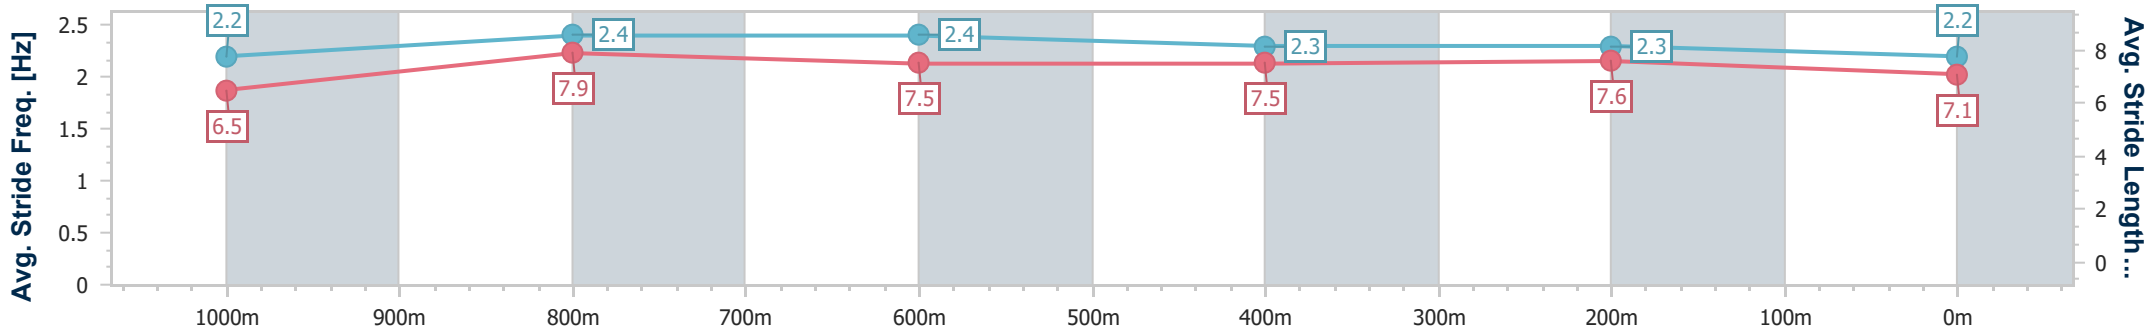

Horse/Jockey Name	Light Of Boom
Final Rank	3
Fastest Section Time (Section)	0:10.54 (1000m)
Top Speed [km/h] (Section)	69.9 (1000m)
Race State	Finished

Doomben QLD Professional
Race 7: STRADBROKE SEASON ON SALE NOW BENCHMARK
75 Handicap - 1200m
08 April 2023 - 15:27
Track Rating: Soft 7, Weather: Fine, Rail Position: +5.5m Entire Course

BRISBANE
RACING CLUB

Section	Overall	1000m	800m	600m	400m	200m
Section Times	1:10.88 [3] (0:13.55)	0:57.33 [5] (0:10.54)	0:46.79 [4] (0:11.22)	0:35.57 [4] (0:11.45)	0:24.12 [5] (0:11.45)	0:12.67 [4] (0:12.67)
Average Speed [km/h]	53.1	68.4	64.3	62.8	62.7	56.9
Top Speed [km/h]	68.6	69.9	66.1	64.5	64.3	60.7
Avg. Dist. to Rail [m]	1.6	0.2	0.5	0.7	1.1	2.5
Avg. Stride Freq. [Hz]	2.2	2.4	2.4	2.3	2.3	2.2
Avg. Stride Length [m]	6.5	7.9	7.5	7.5	7.6	7.1

- [ ] Ranking at each section and finish
- -.-.- No data available at this section
- NA No data available