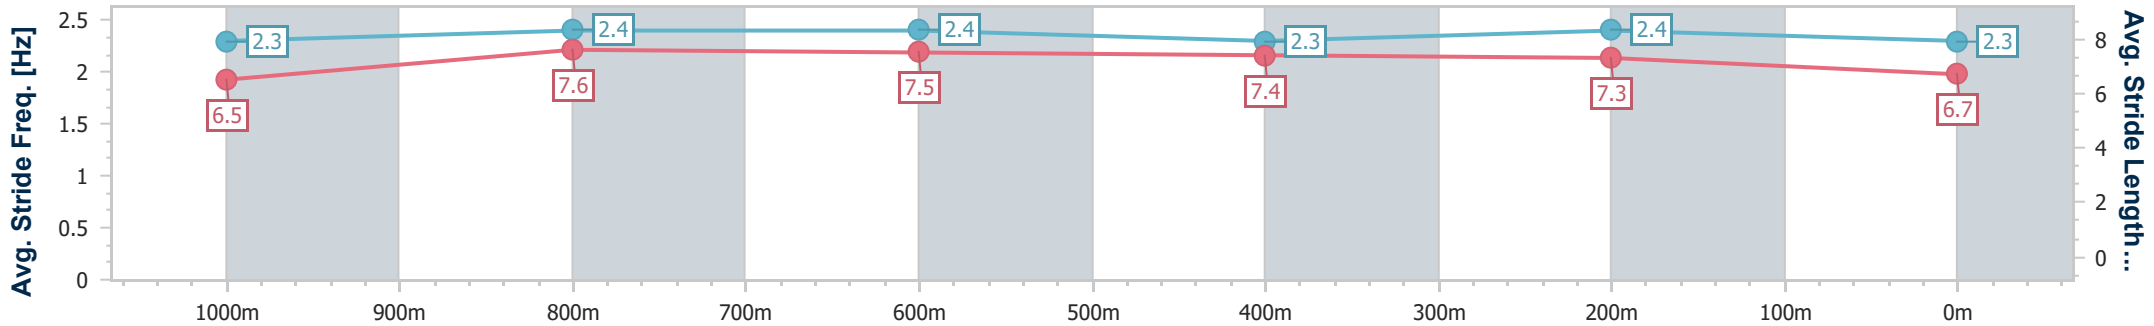

Horse/Jockey Name	Amore Veloce
Final Rank	9
Fastest Section Time (Section)	0:10.74 (1000m)
Top Speed [km/h] (Section)	71.1 (Overall)
Race State	Finished

Doomben QLD Professional
Race 7: STRADBROKE SEASON ON SALE NOW BENCHMARK
75 Handicap - 1200m
08 April 2023 - 15:27
Track Rating: Soft 7, Weather: Fine, Rail Position: +5.5m Entire Course

BRISBANE
RACING CLUB

Section	Overall	1000m	800m	600m	400m	200m								
Section Times	1:11.59 [9] (0:13.06)	0:58.53 [1] (0:10.74)	0:47.79 [3] (0:11.41)	0:36.38 [3] (0:11.54)	0:24.84 [3] (0:11.60)	0:13.24 [5] (0:13.24)								
Average Speed [km/h]	55.2	67.2	63.5	62.8	62.3	54.4								
Top Speed [km/h]	71.1	71.1	65.1	64.6	64.3	59.3								
Avg. Dist. to Rail [m]	3.2	0.7	1.3	1.5	2.1	1.4								
Avg. Stride Freq. [Hz]	2.3	2.4	2.4	2.3	2.4	2.3								
Avg. Stride Length [m]	6.5	7.6	7.5	7.4	7.3	6.7								

- [ ] Ranking at each section and finish
- -.-.- No data available at this section
- NA No data available