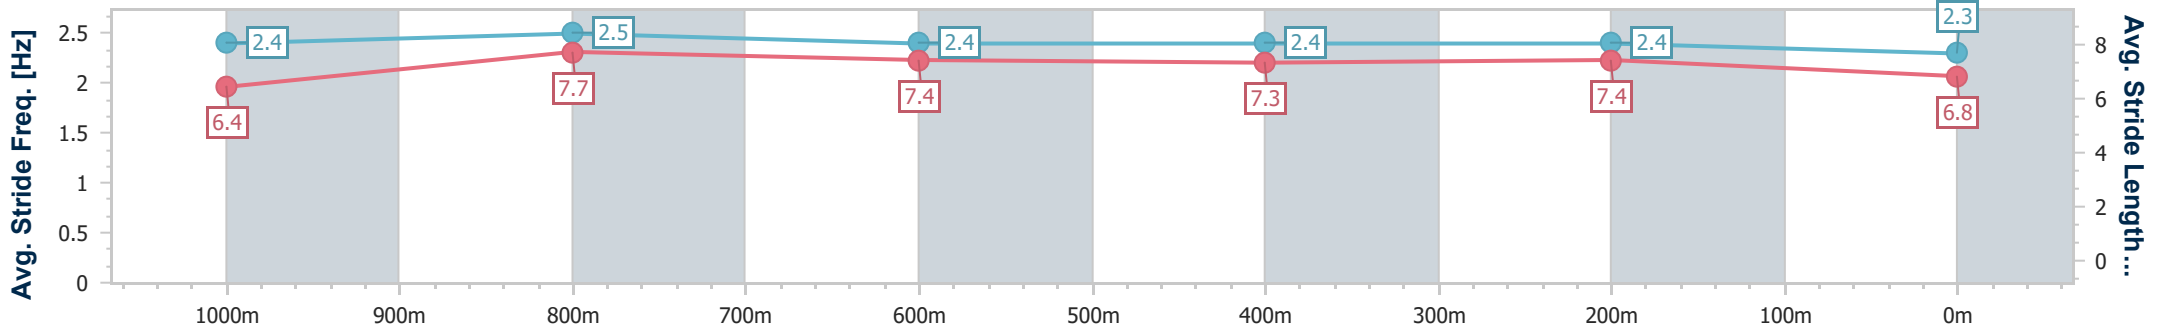

Horse/Jockey Name	Beaux Rumble
Final Rank	2
Fastest Section Time (Section)	0:10.38 (1000m)
Top Speed [km/h] (Section)	71.5 (1000m)
Race State	Finished

Doomben QLD Professional
Race 7: STRADBROKE SEASON ON SALE NOW BENCHMARK
75 Handicap - 1200m
08 April 2023 - 15:27
Track Rating: Soft 7, Weather: Fine, Rail Position: +5.5m Entire Course

BRISBANE
RACING CLUB

Section	Overall	1000m	800m	600m	400m	200m
Section Times	1:10.81 [2] (0:13.11)	0:57.70 [3] (0:10.38)	0:47.32 [1] (0:11.40)	0:35.92 [2] (0:11.59)	0:24.33 [2] (0:11.51)	0:12.82 [1] (0:12.82)
Average Speed [km/h]	55.0	69.4	63.6	62.5	62.4	56.3
Top Speed [km/h]	70.7	71.5	65.8	63.4	63.9	59.7
Avg. Dist. to Rail [m]	5.4	0.7	1.4	1.1	0.5	1.7
Avg. Stride Freq. [Hz]	2.4	2.5	2.4	2.4	2.4	2.3
Avg. Stride Length [m]	6.4	7.7	7.4	7.3	7.4	6.8

- [ ] Ranking at each section and finish
- -.-.- No data available at this section
- NA No data available