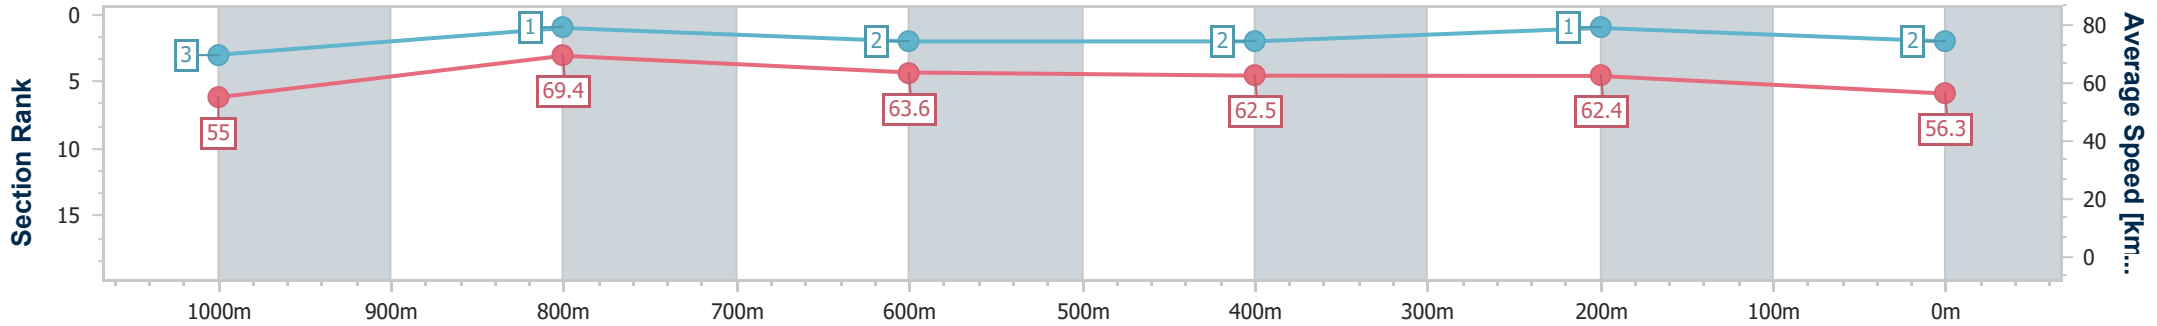

Horse/Jockey Name	Beaux Rumble
Final Rank	2
Fastest Section Time (Section)	0:10.38 (1000m)
Top Speed [km/h] (Section)	71.5 (1000m)
Race State	Finished

Doomben QLD Professional
Race 7: STRADBROKE SEASON ON SALE NOW BENCHMARK
75 Handicap - 1200m
08 April 2023 - 15:27
Track Rating: Soft 7, Weather: Fine, Rail Position: +5.5m Entire Course

BRISBANE
RACING CLUB

Section	Overall	1000m	800m	600m	400m	200m
Section Times	1:10.81 [2] (0:13.11)	0:57.70 [3] (0:10.38)	0:47.32 [1] (0:11.40)	0:35.92 [2] (0:11.59)	0:24.33 [2] (0:11.51)	0:12.82 [1] (0:12.82)
Average Speed [km/h]	55.0	69.4	63.6	62.5	62.4	56.3
Top Speed [km/h]	70.7	71.5	65.8	63.4	63.9	59.7
Avg. Dist. to Rail [m]	5.4	0.7	1.4	1.1	0.5	1.7
Avg. Stride Freq. [Hz]	2.4	2.5	2.4	2.4	2.4	2.3
Avg. Stride Length [m]	6.4	7.7	7.4	7.3	7.4	6.8

- [ ] Ranking at each section and finish
- -.-.- No data available at this section
- NA No data available