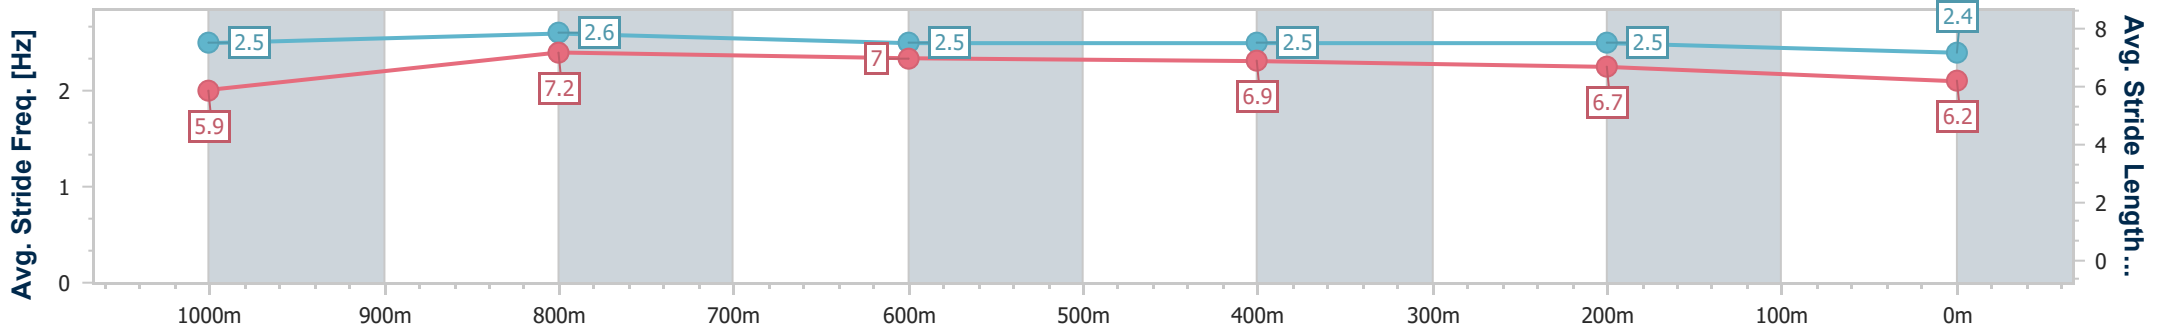

Horse/Jockey Name	Calescent
Final Rank	6
Fastest Section Time (Section)	0:10.46 (1000m)
Top Speed [km/h] (Section)	71.7 (1000m)
Race State	Finished

Doomben QLD Professional
Race 7: STRADBROKE SEASON ON SALE NOW BENCHMARK
75 Handicap - 1200m
08 April 2023 - 15:27
Track Rating: Soft 7, Weather: Fine, Rail Position: +5.5m Entire Course

BRISBANE
RACING CLUB

Section	Overall	1000m	800m	600m	400m	200m								
Section Times	1:11.32 [6] (0:13.07)	0:58.25 [2] (0:10.46)	0:47.79 [2] (0:11.24)	0:36.55 [1] (0:11.53)	0:25.02 [1] (0:11.82)	0:13.20 [2] (0:13.20)								
Average Speed [km/h]	55.1	68.8	63.6	62.1	61.0	54.5								
Top Speed [km/h]	71.6	71.7	64.8	63.1	62.5	59.3								
Avg. Dist. to Rail [m]	3.3	0.5	1.3	0.8	0.9	2.7								
Avg. Stride Freq. [Hz]	2.5	2.6	2.5	2.5	2.5	2.4								
Avg. Stride Length [m]	5.9	7.2	7.0	6.9	6.7	6.2								

- [ ] Ranking at each section and finish
- -.-.- No data available at this section
- NA No data available