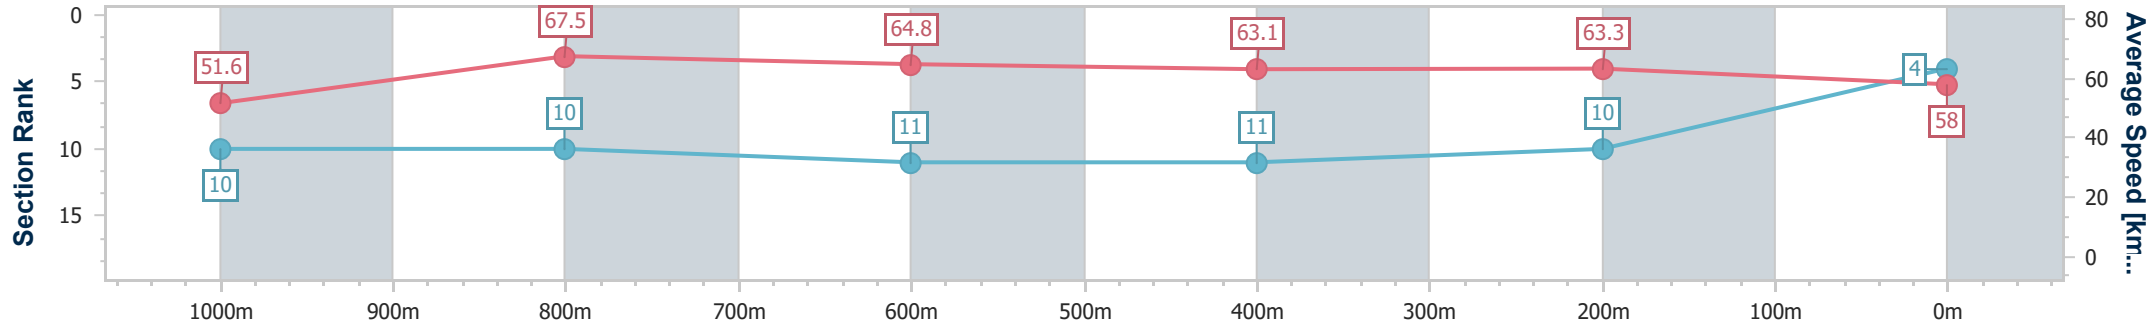

Horse/Jockey Name	Green Reign
Final Rank	4
Fastest Section Time (Section)	0:10.73 (1000m)
Top Speed [km/h] (Section)	69.1 (1000m)
Race State	Finished

Doomben QLD Professional
Race 7: STRADBROKE SEASON ON SALE NOW BENCHMARK
75 Handicap - 1200m
08 April 2023 - 15:27
Track Rating: Soft 7, Weather: Fine, Rail Position: +5.5m Entire Course

BRISBANE
RACING CLUB

Section	Overall	1000m	800m	600m	400m	200m
Section Times	1:11.17 [4] (0:13.98)	0:57.19 [10] (0:10.73)	0:46.46 [10] (0:11.21)	0:35.25 [11] (0:11.46)	0:23.79 [11] (0:11.39)	0:12.40 [10] (0:12.40)
Average Speed [km/h]	51.6	67.5	64.8	63.1	63.3	58.0
Top Speed [km/h]	68.0	69.1	66.4	64.2	64.0	62.8
Avg. Dist. to Rail [m]	7.4	2.7	1.6	0.9	1.5	4.8
Avg. Stride Freq. [Hz]	2.2	2.4	2.4	2.3	2.3	2.3
Avg. Stride Length [m]	6.6	7.7	7.6	7.4	7.5	7.1

- [ ] Ranking at each section and finish
- -.-.- No data available at this section
- NA No data available