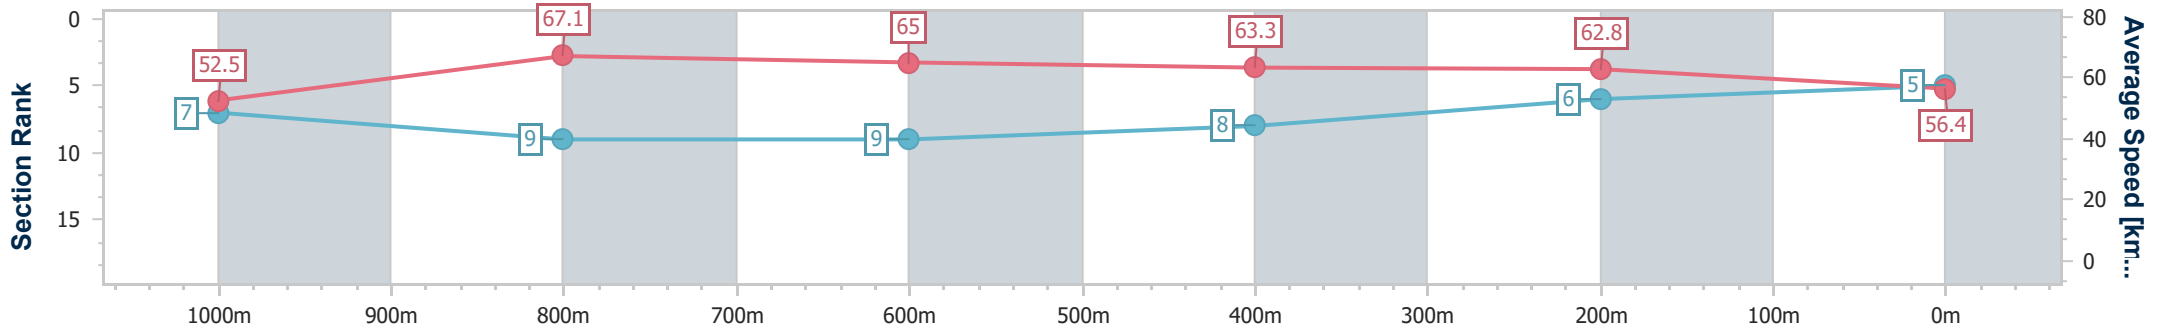

Horse/Jockey Name	Stormy Rock
Final Rank	5
Fastest Section Time (Section)	0:10.78 (1000m)
Top Speed [km/h] (Section)	67.4 (1000m)
Race State	Finished

Doomben QLD Professional
Race 7: STRADBROKE SEASON ON SALE NOW BENCHMARK
75 Handicap - 1200m
08 April 2023 - 15:27
Track Rating: Soft 7, Weather: Fine, Rail Position: +5.5m Entire Course

BRISBANE RACING CLUB

Section	Overall	1000m	800m	600m	400m	200m
Section Times	1:11.26 [5] (0:13.75)	0:57.51 [7] (0:10.78)	0:46.73 [9] (0:11.11)	0:35.62 [9] (0:11.39)	0:24.23 [8] (0:11.48)	0:12.75 [6] (0:12.75)
Average Speed [km/h]	52.5	67.1	65.0	63.3	62.8	56.4
Top Speed [km/h]	67.2	67.4	66.6	64.1	64.5	60.3
Avg. Dist. to Rail [m]	4.9	2.0	0.7	0.2	0.8	0.6
Avg. Stride Freq. [Hz]	2.2	2.4	2.4	2.3	2.3	2.3
Avg. Stride Length [m]	6.5	7.7	7.5	7.5	7.4	6.9

- [ ] Ranking at each section and finish
- -.-.- No data available at this section
- NA No data available