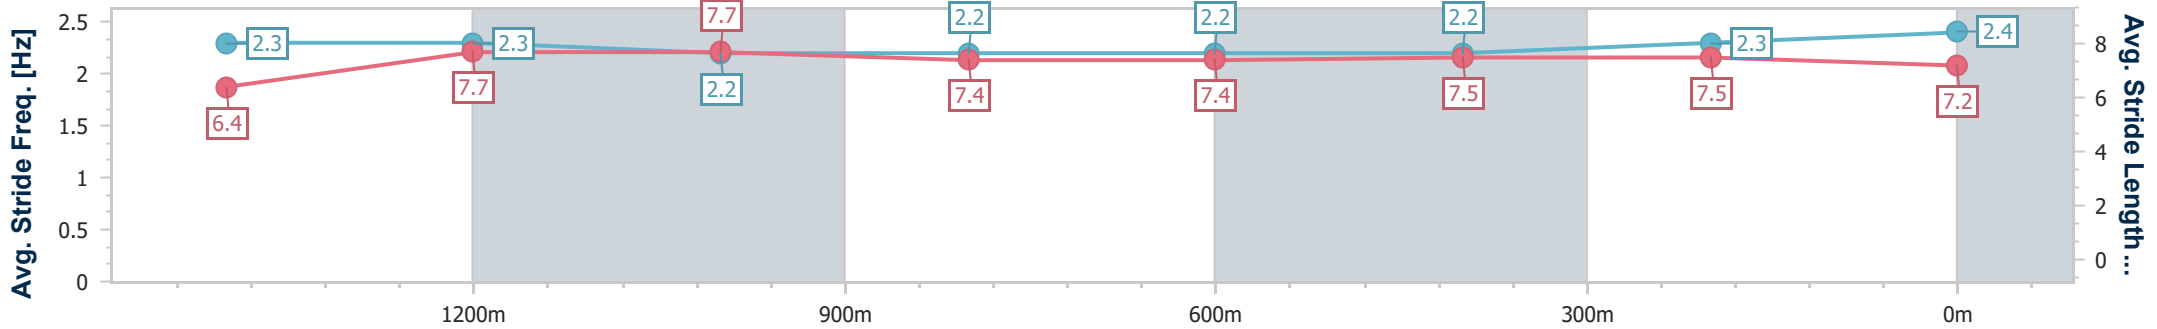

Doomben QLD Professional

Race 7: EUREKA STUD PRINCESS STAKES - 1615m

22 April 2023 - 15:13

Track Rating: Good 4, Weather: Fine, Rail Position: +3m Entire Course

BRISBANE RACING CLUB

Section	Overall	1400m	1200m	1000m	800m	600m	400m	200m
Section Times	1:37.00 [4] (0:14.68)	1:22.32 [8] (0:11.02)	1:11.30 [8] (0:11.46)	0:59.84 [8] (0:12.19)	0:47.65 [7] (0:12.28)	0:35.37 [7] (0:12.07)	0:23.30 [8] (0:11.48)	0:11.82 [6] (0:11.82)
Average Speed [km/h]	52.7	65.3	62.8	59.2	59.0	59.9	62.8	60.9
Top Speed [km/h]	66.5	66.9	64.9	62.6	60.8	61.0	64.0	62.9
Avg. Dist. to Rail [m]	1.2	0.8	1.5	1.2	1.4	0.8	2.0	2.2
Avg. Stride Freq. [Hz]	2.3	2.3	2.2	2.2	2.2	2.2	2.3	2.4
Avg. Stride Length [m]	6.4	7.7	7.7	7.4	7.4	7.5	7.5	7.2