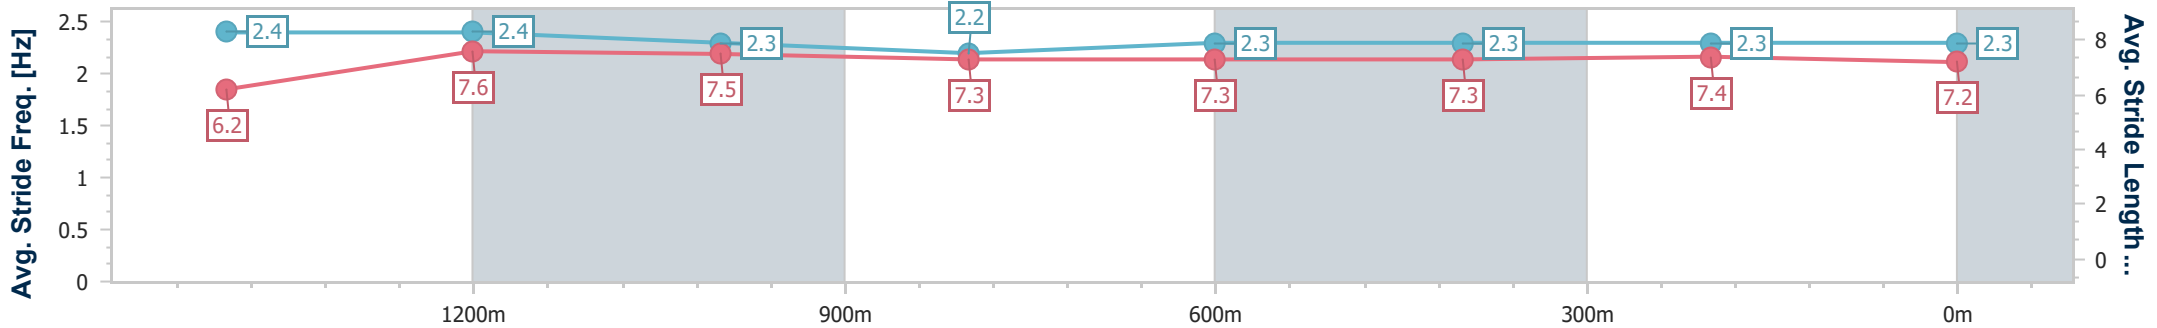

Doomben QLD Professional

Race 7: EUREKA STUD PRINCESS STAKES - 1615m

22 April 2023 - 15:13

Track Rating: Good 4, Weather: Fine, Rail Position: +3m Entire Course

BRISBANE RACING CLUB

Section	Overall	1400m	1200m	1000m	800m	600m	400m	200m
Section Times	1:37.55 [9] (0:14.37)	1:23.18 [2] (0:10.98)	1:12.20 [3] (0:11.50)	1:00.70 [4] (0:12.34)	0:48.36 [6] (0:12.25)	0:36.11 [5] (0:12.14)	0:23.97 [5] (0:11.70)	0:12.27 [8] (0:12.27)
Average Speed [km/h]	54.0	66.5	62.6	58.7	59.2	59.8	61.5	58.7
Top Speed [km/h]	67.0	67.3	65.0	61.5	60.9	60.7	62.5	60.5
Avg. Dist. to Rail [m]	3.1	2.1	2.1	2.0	1.8	1.3	0.6	1.7
Avg. Stride Freq. [Hz]	2.4	2.4	2.3	2.2	2.3	2.3	2.3	2.3
Avg. Stride Length [m]	6.2	7.6	7.5	7.3	7.3	7.3	7.4	7.2

- [] Ranking at each section and finish
- .-.- No data available at this section
- NA No data available

Horse/Jockey Name	Street Glory
Final Rank	10
Fastest Section Time (Section)	0:11.06 (1400m)
Top Speed [km/h] (Section)	65.9 (Overall)
Race State	Finished