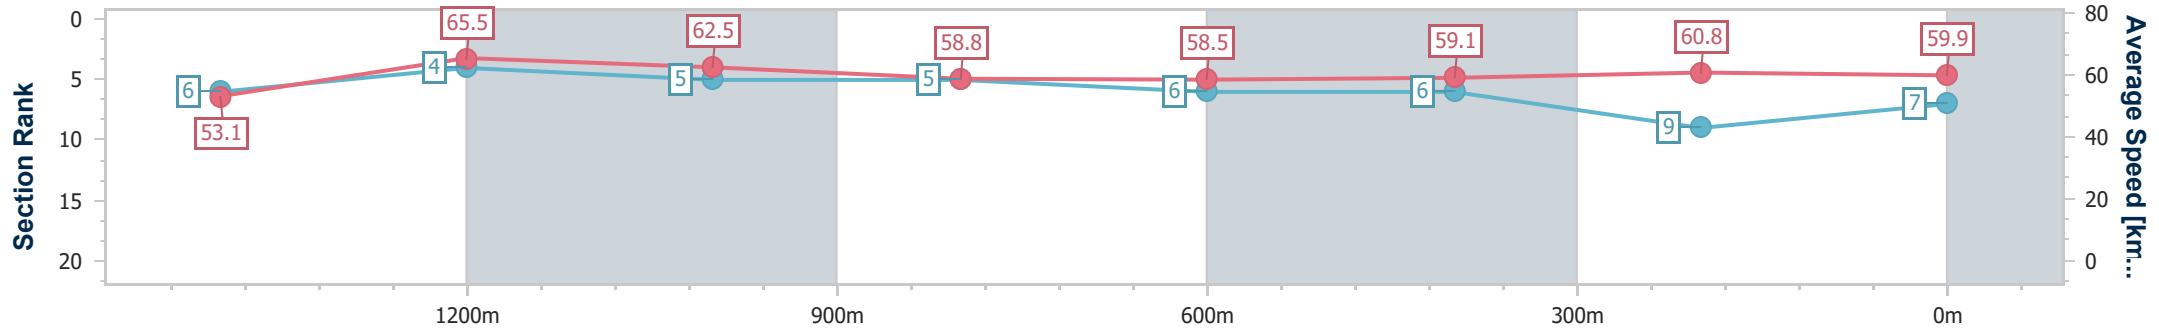

Doomben QLD Professional

Race 7: EUREKA STUD PRINCESS STAKES - 1615m

22 April 2023 - 15:13

Track Rating: Good 4, Weather: Fine, Rail Position: +3m Entire Course

BRISBANE RACING CLUB

Section	Overall	1400m	1200m	1000m	800m	600m	400m	200m
Section Times	1:37.45 [7] (0:14.53)	1:22.92 [6] (0:10.83)	1:12.09 [4] (0:11.51)	1:00.58 [5] (0:12.28)	0:48.30 [5] (0:12.35)	0:35.95 [6] (0:12.11)	0:23.84 [6] (0:11.82)	0:12.02 [9] (0:12.02)
Average Speed [km/h]	53.1	65.5	62.5	58.8	58.5	59.1	60.8	59.9
Top Speed [km/h]	67.1	66.7	64.4	61.4	59.9	59.9	62.0	61.3
Avg. Dist. to Rail [m]	1.2	2.3	0.3	0.5	0.7	0.8	1.0	2.8
Avg. Stride Freq. [Hz]	2.2	2.3	2.2	2.1	2.2	2.2	2.2	2.2
Avg. Stride Length [m]	6.5	7.9	7.8	7.6	7.4	7.4	7.7	7.7