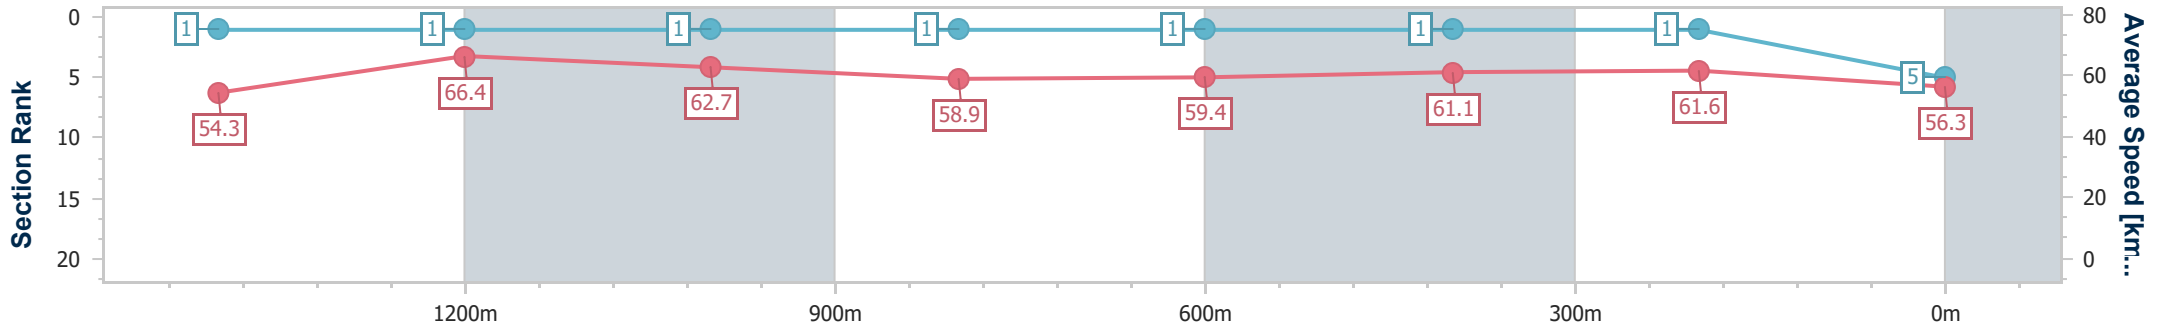

Doomben QLD Professional

Race 7: EUREKA STUD PRINCESS STAKES - 1615m

22 April 2023 - 15:13

Track Rating: Good 4, Weather: Fine, Rail Position: +3m Entire Course

BRISBANE RACING CLUB

Section	Overall	1400m	1200m	1000m	800m	600m	400m	200m
Section Times	1:37.19 [5] (0:14.31)	1:22.88 [1] (0:10.79)	1:12.09 [1] (0:11.47)	1:00.62 [1] (0:12.21)	0:48.41 [1] (0:12.13)	0:36.28 [1] (0:11.80)	0:24.48 [1] (0:11.70)	0:12.78 [1] (0:12.78)
Average Speed [km/h]	54.3	66.4	62.7	58.9	59.4	61.1	61.6	56.3
Top Speed [km/h]	67.7	68.2	64.2	61.2	61.1	62.4	63.3	58.6
Avg. Dist. to Rail [m]	9.4	1.3	0.3	0.4	0.4	0.5	0.6	2.1
Avg. Stride Freq. [Hz]	2.3	2.4	2.3	2.2	2.2	2.3	2.3	2.2
Avg. Stride Length [m]	6.4	7.6	7.7	7.4	7.4	7.4	7.4	7.1