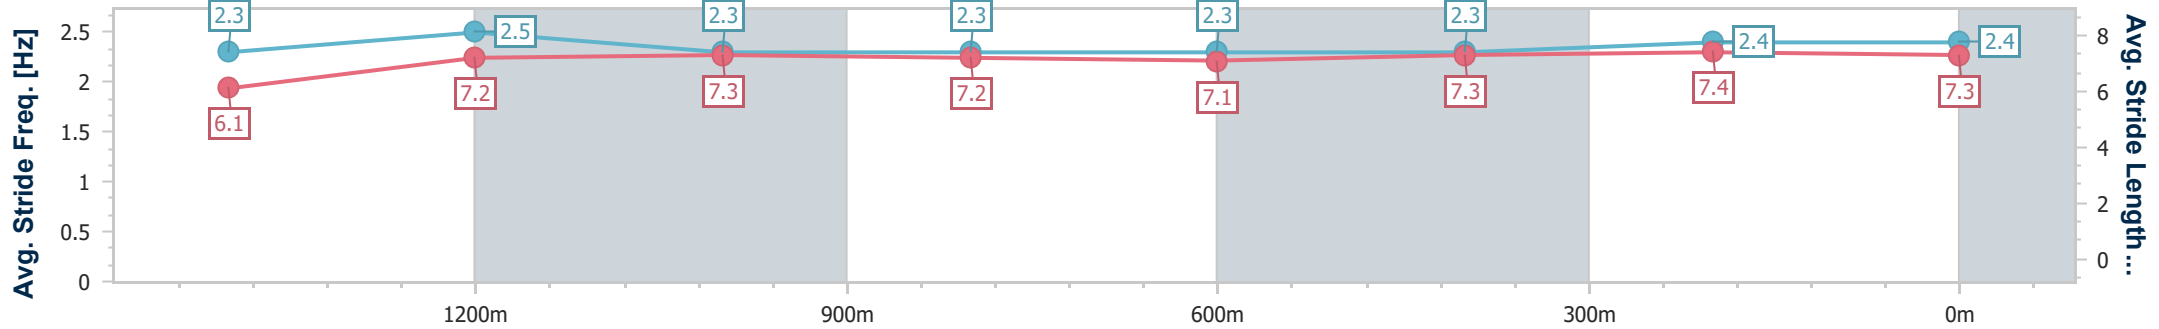

Doomben QLD Professional

Race 7: EUREKA STUD PRINCESS STAKES - 1615m

22 April 2023 - 15:13

Track Rating: Good 4, Weather: Fine, Rail Position: +3m Entire Course

BRISBANE RACING CLUB

Section	Overall	1400m	1200m	1000m	800m	600m	400m	200m
Section Times	1:36.74 [3] (0:14.93)	1:21.81 [13] (0:11.10)	1:10.71 [12] (0:11.45)	0:59.26 [12] (0:12.16)	0:47.10 [11] (0:12.34)	0:34.76 [13] (0:12.03)	0:22.73 [12] (0:11.15)	0:11.58 [5] (0:11.58)
Average Speed [km/h]	52.0	65.4	62.9	59.7	59.4	61.1	65.0	62.2
Top Speed [km/h]	66.1	67.1	64.7	62.9	62.5	63.7	66.0	65.1
Avg. Dist. to Rail [m]	6.1	1.3	2.4	2.7	3.8	3.4	4.9	4.5
Avg. Stride Freq. [Hz]	2.3	2.5	2.3	2.3	2.3	2.3	2.4	2.4
Avg. Stride Length [m]	6.1	7.2	7.3	7.2	7.1	7.3	7.4	7.3