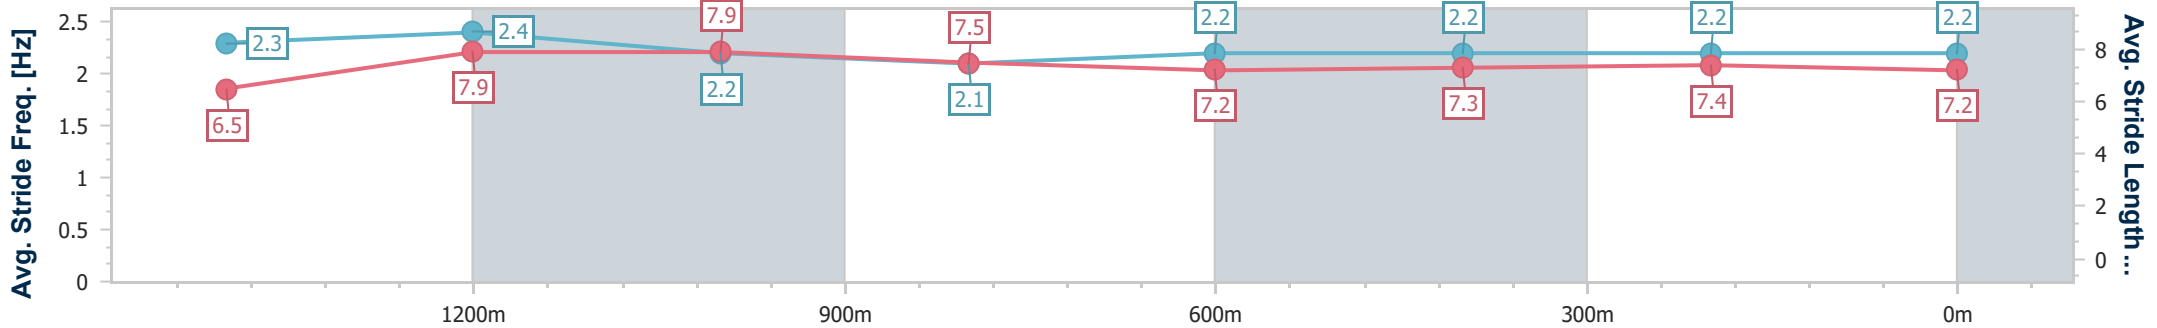

- [] Ranking at each section and finish
- .-.- No data available at this section
- NA No data available

Horse/Jockey Name	Divine Purpose
Final Rank	15
Fastest Section Time (Section)	0:10.91 (1400m)
Top Speed [km/h] (Section)	68.4 (1400m)
Race State	Finished

Doomben QLD Professional

Race 7: EUREKA STUD PRINCESS STAKES - 1615m

22 April 2023 - 15:13

Track Rating: Good 4, Weather: Fine, Rail Position: +3m Entire Course

BRISBANE RACING CLUB

Section	Overall	1400m	1200m	1000m	800m	600m	400m	200m
Section Times	1:38.56 [15] (0:14.41)	1:24.15 [3] (0:10.91)	1:13.24 [2] (0:11.33)	1:01.91 [3] (0:12.34)	0:49.57 [3] (0:12.27)	0:37.30 [3] (0:12.16)	0:25.14 [4] (0:12.23)	0:12.91 [11] (0:12.91)
Average Speed [km/h]	53.8	67.3	63.6	58.6	58.9	59.0	58.6	55.8
Top Speed [km/h]	68.0	68.4	66.5	61.3	60.2	60.5	59.7	58.1
Avg. Dist. to Rail [m]	4.9	3.2	2.7	2.1	0.7	0.8	2.3	2.3
Avg. Stride Freq. [Hz]	2.3	2.4	2.2	2.1	2.2	2.2	2.2	2.2
Avg. Stride Length [m]	6.5	7.9	7.9	7.5	7.2	7.3	7.4	7.2

- [] Ranking at each section and finish
- .-.- No data available at this section
- NA No data available