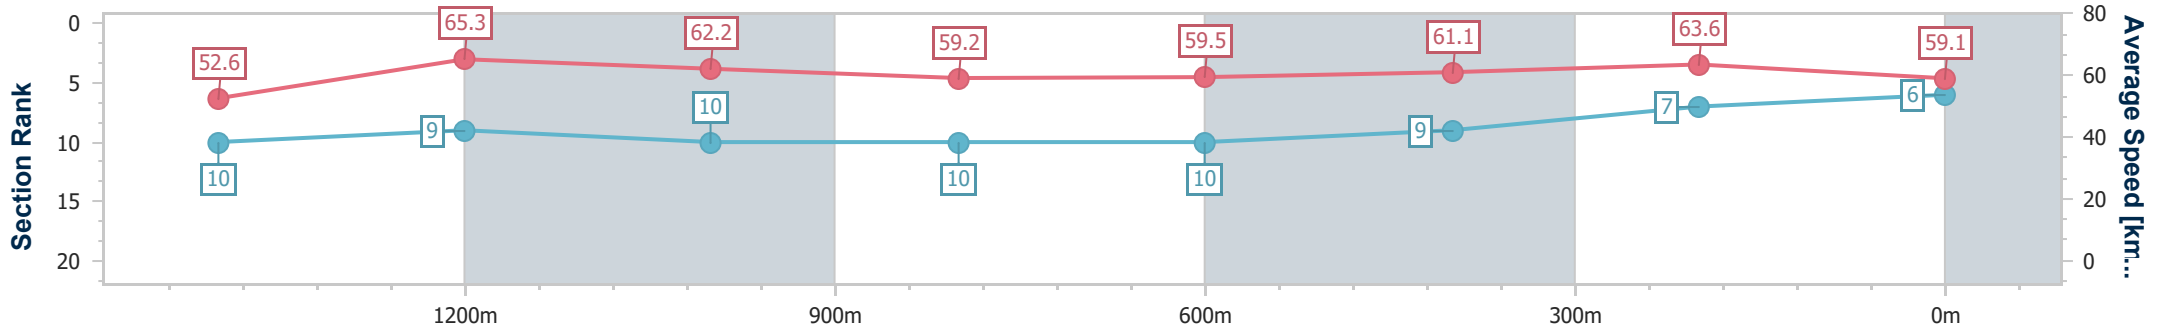

Doomben QLD Professional

Race 7: EUREKA STUD PRINCESS STAKES - 1615m

22 April 2023 - 15:13

Track Rating: Good 4, Weather: Fine, Rail Position: +3m Entire Course

BRISBANE RACING CLUB

Section	Overall	1400m	1200m	1000m	800m	600m	400m	200m						
Section Times	1:37.41 [6] (0:14.74)	1:22.67 [10] (0:11.03)	1:11.64 [9] (0:11.59)	1:00.05 [10] (0:12.21)	0:47.84 [10] (0:12.26)	0:35.58 [10] (0:11.97)	0:23.61 [9] (0:11.40)	0:12.21 [7] (0:12.21)						
Average Speed [km/h]	52.6	65.3	62.2	59.2	59.5	61.1	63.6	59.1						
Top Speed [km/h]	66.2	66.1	64.0	62.4	62.3	62.3	65.8	63.0						
Avg. Dist. to Rail [m]	3.6	0.9	2.7	1.7	2.4	3.1	4.6	3.4						
Avg. Stride Freq. [Hz]	2.8	3.0	2.9	3.0	2.9	2.9	3.0	2.8						
Avg. Stride Length [m]	5.2	6.0	5.9	5.6	5.7	5.8	5.8	5.8						