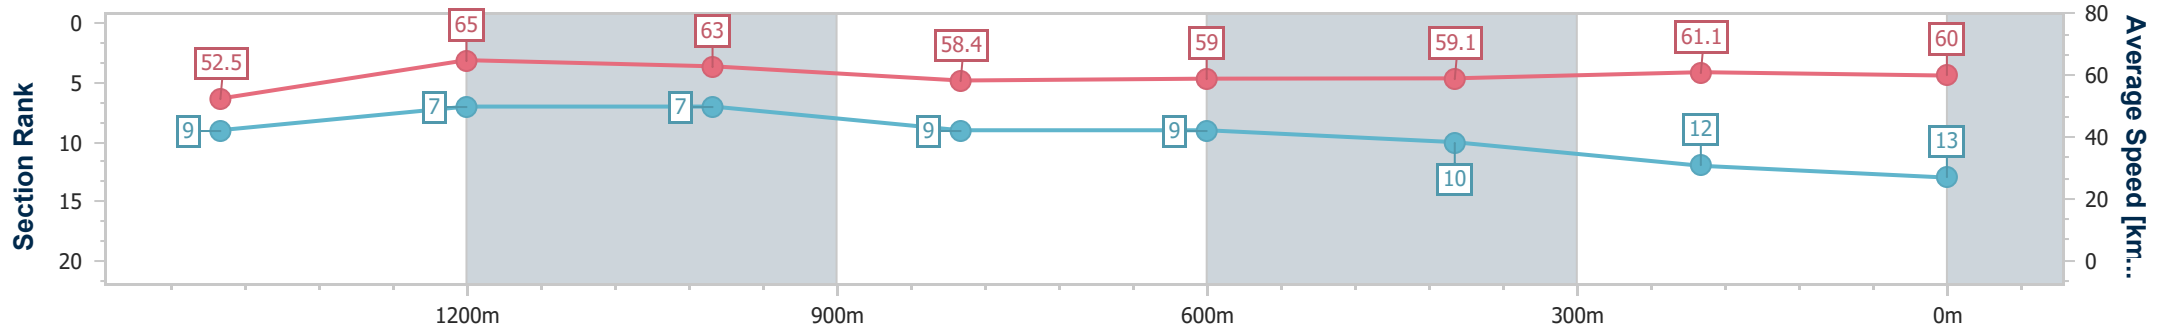

Doomben QLD Professional

Race 7: EUREKA STUD PRINCESS STAKES - 1615m

22 April 2023 - 15:13

Track Rating: Good 4, Weather: Fine, Rail Position: +3m Entire Course

BRISBANE RACING CLUB

Section	Overall	1400m	1200m	1000m	800m	600m	400m	200m
Section Times	1:37.68 [13] (0:14.74)	1:22.94 [9] (0:10.96)	1:11.98 [7] (0:11.43)	1:00.55 [7] (0:12.36)	0:48.19 [9] (0:12.26)	0:35.93 [9] (0:12.18)	0:23.75 [10] (0:11.76)	0:11.99 [12] (0:11.99)
Average Speed [km/h]	52.5	65.0	63.0	58.4	59.0	59.1	61.1	60.0
Top Speed [km/h]	64.9	65.7	64.8	61.9	60.5	60.5	62.6	62.8
Avg. Dist. to Rail [m]	1.5	1.4	0.3	0.6	0.8	0.5	0.8	1.0
Avg. Stride Freq. [Hz]	2.4	2.4	2.4	2.3	2.3	2.3	2.3	2.3
Avg. Stride Length [m]	6.0	7.4	7.4	7.1	7.1	7.2	7.3	7.2

- [] Ranking at each section and finish
- .-.- No data available at this section
- NA No data available

Horse/Jockey Name	Original Glaze
Final Rank	14
Fastest Section Time (Section)	0:10.84 (1400m)
Top Speed [km/h] (Section)	68.8 (1400m)
Race State	Finished