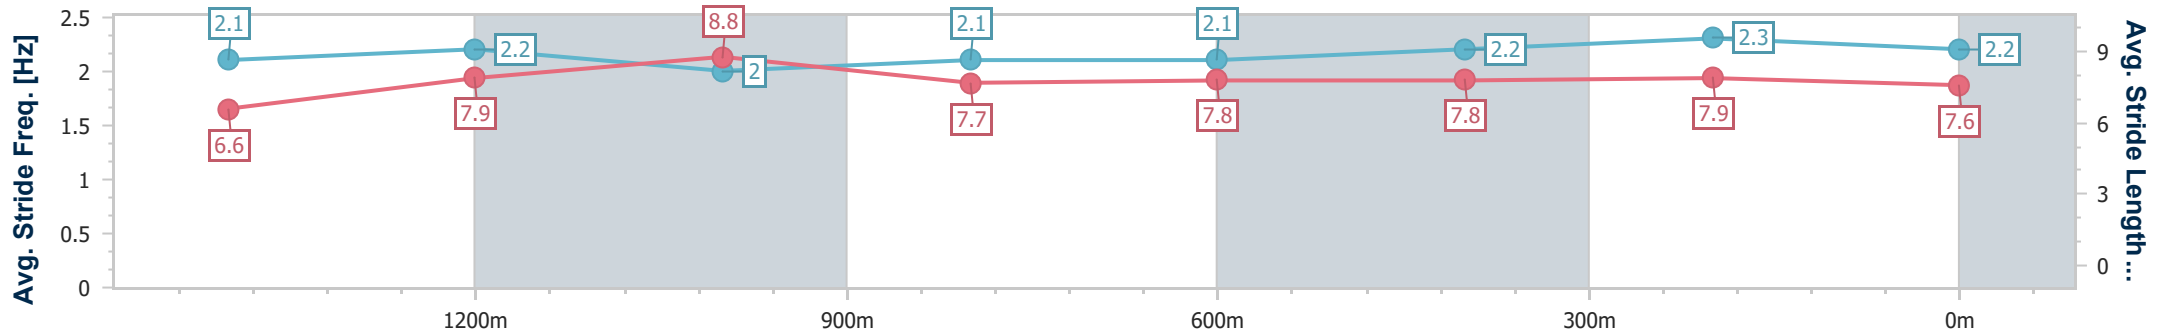

Doomben QLD Professional

Race 7: EUREKA STUD PRINCESS STAKES - 1615m

22 April 2023 - 15:13

Track Rating: Good 4, Weather: Fine, Rail Position: +3m Entire Course

BRISBANE RACING CLUB

Section	Overall	1400m	1200m	1000m	800m	600m	400m	200m
Section Times	1:37.50 [8] (0:15.22)	1:22.28 [15] (0:11.18)	1:11.10 [15] (0:11.44)	0:59.66 [15] (0:12.28)	0:47.38 [15] (0:12.23)	0:35.15 [15] (0:12.05)	0:23.10 [15] (0:11.34)	0:11.76 [14] (0:11.76)
Average Speed [km/h]	50.9	64.1	63.0	58.6	59.2	60.1	63.9	61.2
Top Speed [km/h]	65.5	65.5	65.1	61.2	63.1	62.2	65.1	63.3
Avg. Dist. to Rail [m]	4.1	0.5	0.2	0.3	1.0	1.1	4.2	6.8
Avg. Stride Freq. [Hz]	2.1	2.2	2.0	2.1	2.1	2.2	2.3	2.2
Avg. Stride Length [m]	6.6	7.9	8.8	7.7	7.8	7.8	7.9	7.6