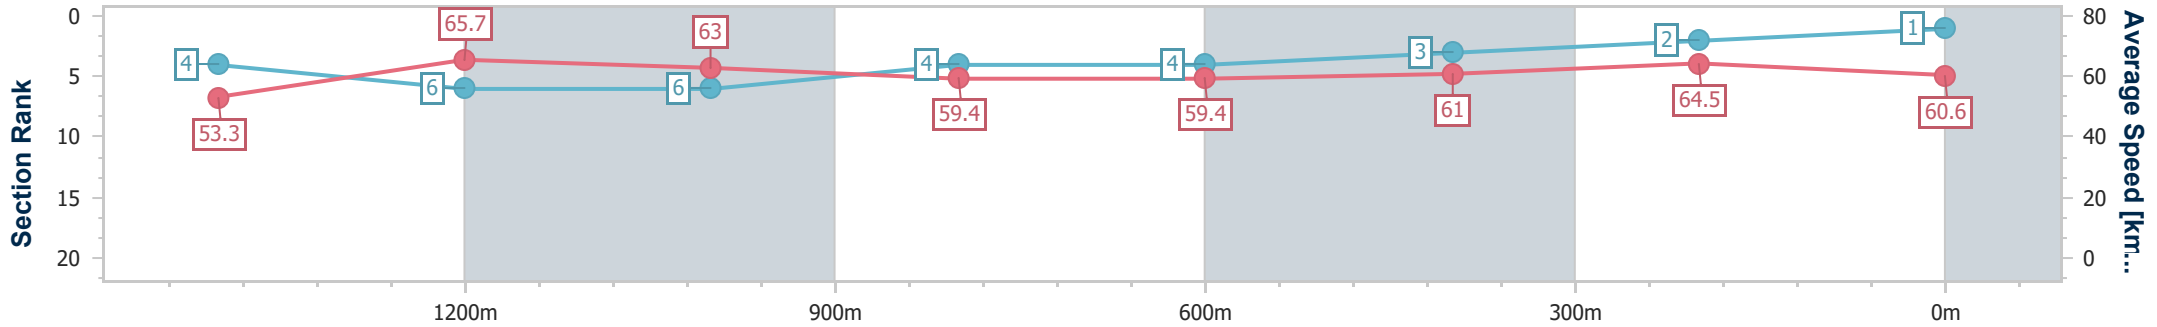

Doomben QLD Professional

Race 7: EUREKA STUD PRINCESS STAKES - 1615m

22 April 2023 - 15:13

Track Rating: Good 4, Weather: Fine, Rail Position: +3m Entire Course

BRISBANE RACING CLUB

Section	Overall	1400m	1200m	1000m	800m	600m	400m	200m
Section Times	1:36.44 [1] (0:14.48)	1:21.96 [4] (0:10.98)	1:10.98 [6] (0:11.47)	0:59.51 [6] (0:12.21)	0:47.30 [4] (0:12.28)	0:35.02 [4] (0:11.95)	0:23.07 [3] (0:11.20)	0:11.87 [2] (0:11.87)
Average Speed [km/h]	53.3	65.7	63.0	59.4	59.4	61.0	64.5	60.6
Top Speed [km/h]	68.4	67.2	64.4	62.4	61.7	63.4	65.8	63.3
Avg. Dist. to Rail [m]	1.3	0.5	2.2	3.0	2.7	2.4	1.1	0.9
Avg. Stride Freq. [Hz]	2.3	2.3	2.2	2.1	2.2	2.2	2.3	2.2
Avg. Stride Length [m]	6.3	7.8	7.9	7.7	7.5	7.6	7.6	7.5