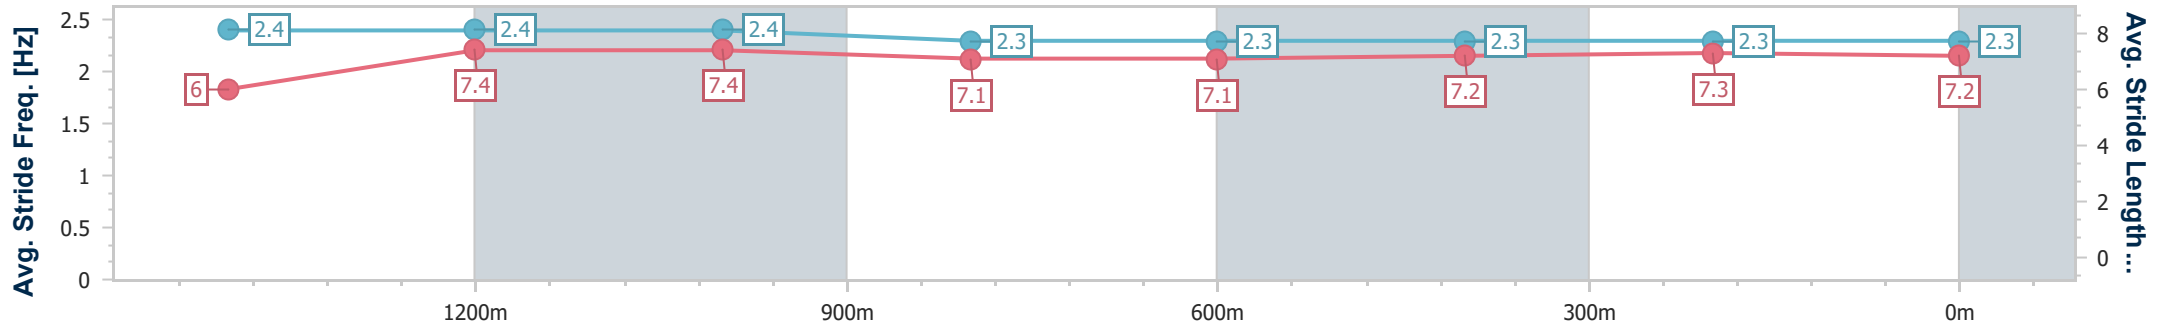

Doomben QLD Professional

Race 7: EUREKA STUD PRINCESS STAKES - 1615m

22 April 2023 - 15:13

Track Rating: Good 4, Weather: Fine, Rail Position: +3m Entire Course

BRISBANE RACING CLUB

Section	Overall	1400m	1200m	1000m	800m	600m	400m	200m
Section Times	1:37.68 [13] (0:14.74)	1:22.94 [9] (0:10.96)	1:11.98 [7] (0:11.43)	1:00.55 [7] (0:12.36)	0:48.19 [9] (0:12.26)	0:35.93 [9] (0:12.18)	0:23.75 [10] (0:11.76)	0:11.99 [12] (0:11.99)
Average Speed [km/h]	52.5	65.0	63.0	58.4	59.0	59.1	61.1	60.0
Top Speed [km/h]	64.9	65.7	64.8	61.9	60.5	60.5	62.6	62.8
Avg. Dist. to Rail [m]	1.5	1.4	0.3	0.6	0.8	0.5	0.8	1.0
Avg. Stride Freq. [Hz]	2.4	2.4	2.4	2.3	2.3	2.3	2.3	2.3
Avg. Stride Length [m]	6.0	7.4	7.4	7.1	7.1	7.2	7.3	7.2

- [] Ranking at each section and finish
- .-.- No data available at this section
- NA No data available

Horse/Jockey Name	Original Glaze
Final Rank	14
Fastest Section Time (Section)	0:10.84 (1400m)
Top Speed [km/h] (Section)	68.8 (1400m)
Race State	Finished