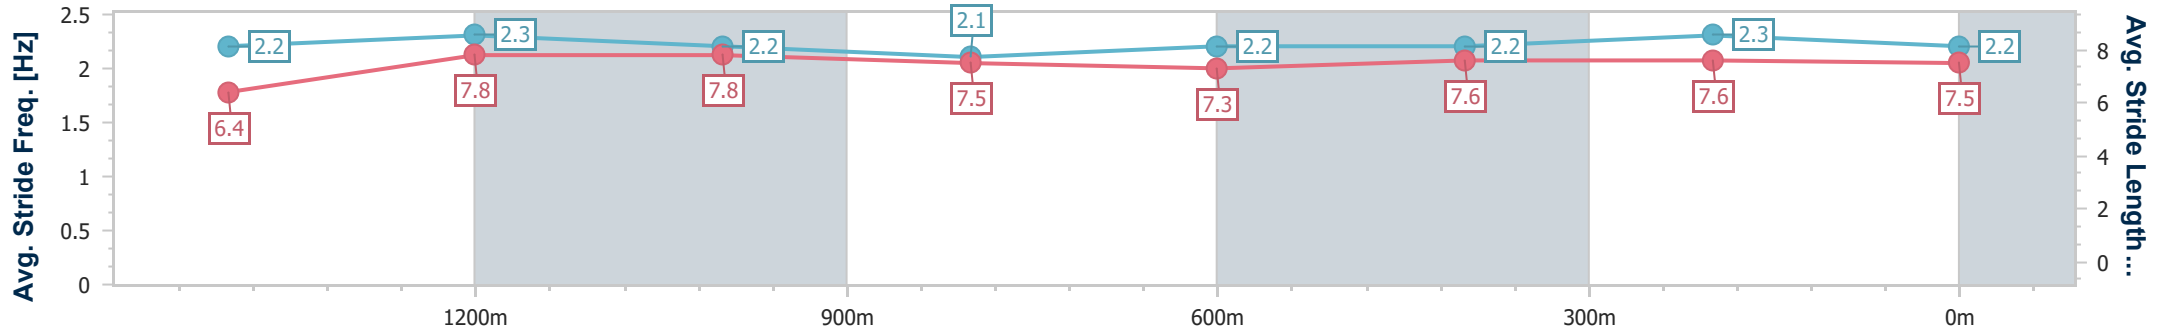

- [] Ranking at each section and finish
- .-.- No data available at this section
- NA No data available

Horse/Jockey Name	Whisker To Whisker
Final Rank	12
Fastest Section Time (Section)	0:11.21 (1400m)
Top Speed [km/h] (Section)	65.8 (Overall)
Race State	Finished

Doomben QLD Professional

Race 7: EUREKA STUD PRINCESS STAKES - 1615m

22 April 2023 - 15:13

Track Rating: Good 4, Weather: Fine, Rail Position: +3m Entire Course

BRISBANE RACING CLUB

Section	Overall	1400m	1200m	1000m	800m	600m	400m	200m
Section Times	1:37.63 [12] (0:14.87)	1:22.76 [11] (0:11.21)	1:11.55 [13] (0:11.48)	1:00.07 [13] (0:12.16)	0:47.91 [13] (0:12.22)	0:35.69 [12] (0:12.04)	0:23.65 [11] (0:11.63)	0:12.02 [10] (0:12.02)
Average Speed [km/h]	52.1	64.5	62.7	59.4	59.2	59.9	62.0	59.9
Top Speed [km/h]	65.8	65.8	64.5	62.8	61.6	61.4	63.5	61.5
Avg. Dist. to Rail [m]	2.7	0.5	1.7	1.5	0.8	0.3	3.1	6.1
Avg. Stride Freq. [Hz]	2.2	2.3	2.2	2.1	2.2	2.2	2.3	2.2
Avg. Stride Length [m]	6.4	7.8	7.8	7.5	7.3	7.6	7.6	7.5