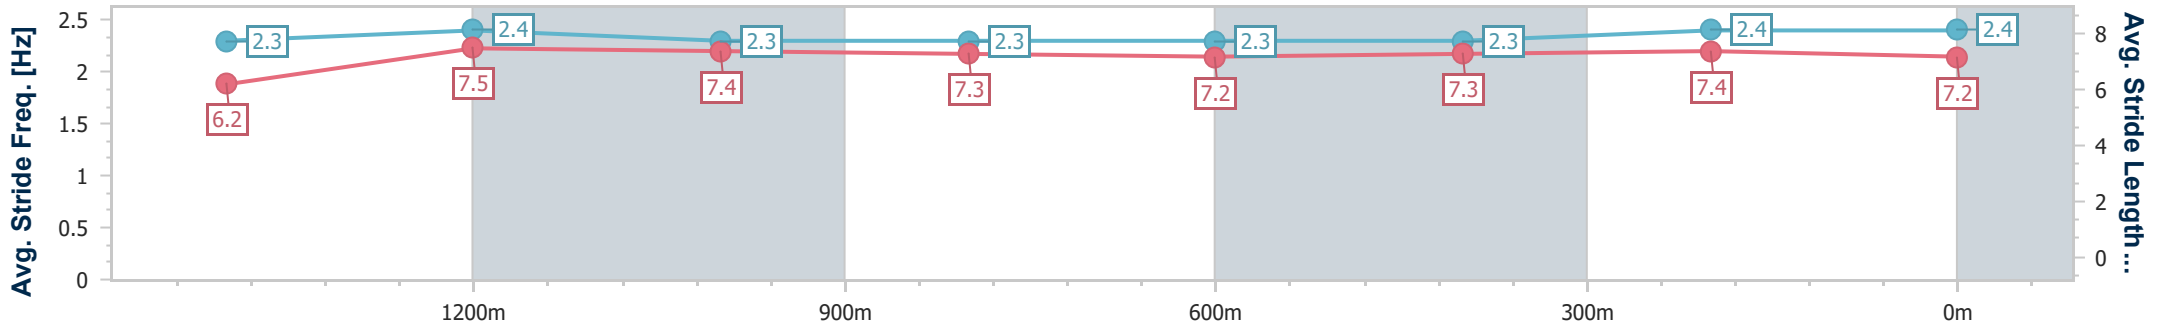

- [] Ranking at each section and finish
- .-.- No data available at this section
- NA No data available

Horse/Jockey Name	Old Song
Final Rank	11
Fastest Section Time (Section)	0:11.30 (1400m)
Top Speed [km/h] (Section)	65.6 (Overall)
Race State	Finished

Doomben QLD Professional

Race 7: EUREKA STUD PRINCESS STAKES - 1615m

22 April 2023 - 15:13

Track Rating: Good 4, Weather: Fine, Rail Position: +3m Entire Course

BRISBANE RACING CLUB

Section	Overall	1400m	1200m	1000m	800m	600m	400m	200m						
Section Times	1:37.60 [11] (0:14.95)	1:22.65 [14] (0:11.30)	1:11.35 [14] (0:11.51)	0:59.84 [14] (0:12.21)	0:47.63 [14] (0:12.37)	0:35.26 [14] (0:12.04)	0:23.22 [14] (0:11.46)	0:11.76 [15] (0:11.76)						
Average Speed [km/h]	51.8	63.8	62.6	59.2	58.9	60.5	63.2	61.2						
Top Speed [km/h]	65.6	65.3	63.8	61.9	61.4	61.4	64.8	63.3						
Avg. Dist. to Rail [m]	4.4	0.5	1.5	2.1	2.2	2.1	5.0	7.7						
Avg. Stride Freq. [Hz]	2.3	2.4	2.3	2.3	2.3	2.3	2.4	2.4						
Avg. Stride Length [m]	6.2	7.5	7.4	7.3	7.2	7.3	7.4	7.2						

- [] Ranking at each section and finish
- .-.- No data available at this section
- NA No data available

Horse/Jockey Name	Whisker To Whisker
Final Rank	12
Fastest Section Time (Section)	0:11.21 (1400m)
Top Speed [km/h] (Section)	65.8 (Overall)
Race State	Finished