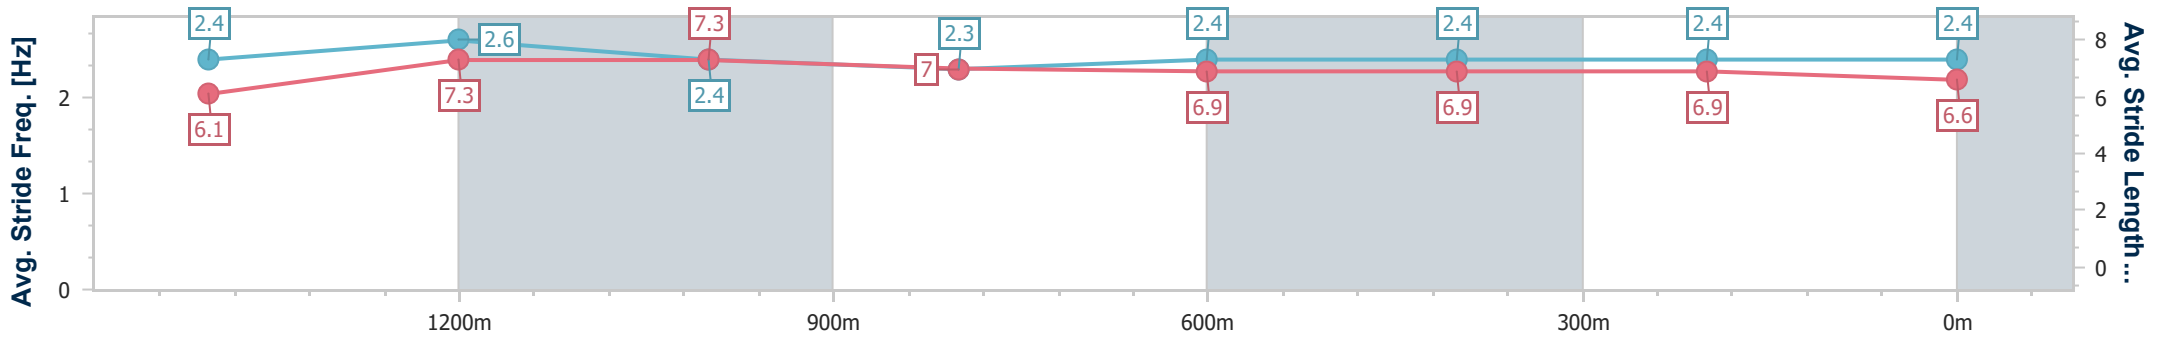

- [] Ranking at each section and finish
- .-.- No data available at this section
- NA No data available

Horse/Jockey Name	Original Glaze
Final Rank	14
Fastest Section Time (Section)	0:10.84 (1400m)
Top Speed [km/h] (Section)	68.8 (1400m)
Race State	Finished

Doomben QLD Professional

Race 7: EUREKA STUD PRINCESS STAKES - 1615m

22 April 2023 - 15:13

Track Rating: Good 4, Weather: Fine, Rail Position: +3m Entire Course

BRISBANE RACING CLUB

Section	Overall	1400m	1200m	1000m	800m	600m	400m	200m
Section Times	1:37.98 [14] (0:14.52)	1:23.46 [5] (0:10.84)	1:12.62 [5] (0:11.24)	1:01.38 [2] (0:12.20)	0:49.18 [2] (0:12.34)	0:36.84 [2] (0:12.12)	0:24.72 [2] (0:11.88)	0:12.84 [4] (0:12.84)
Average Speed [km/h]	53.6	67.5	64.1	59.4	59.3	60.1	60.5	56.1
Top Speed [km/h]	68.4	68.8	65.8	61.8	60.8	60.8	61.4	58.7
Avg. Dist. to Rail [m]	7.2	2.7	2.1	2.5	3.2	1.9	0.8	1.4
Avg. Stride Freq. [Hz]	2.4	2.6	2.4	2.3	2.4	2.4	2.4	2.4
Avg. Stride Length [m]	6.1	7.3	7.3	7.0	6.9	6.9	6.9	6.6

- [] Ranking at each section and finish
- .-.- No data available at this section
- NA No data available

Horse/Jockey Name	Divine Purpose
Final Rank	15
Fastest Section Time (Section)	0:10.91 (1400m)
Top Speed [km/h] (Section)	68.4 (1400m)
Race State	Finished