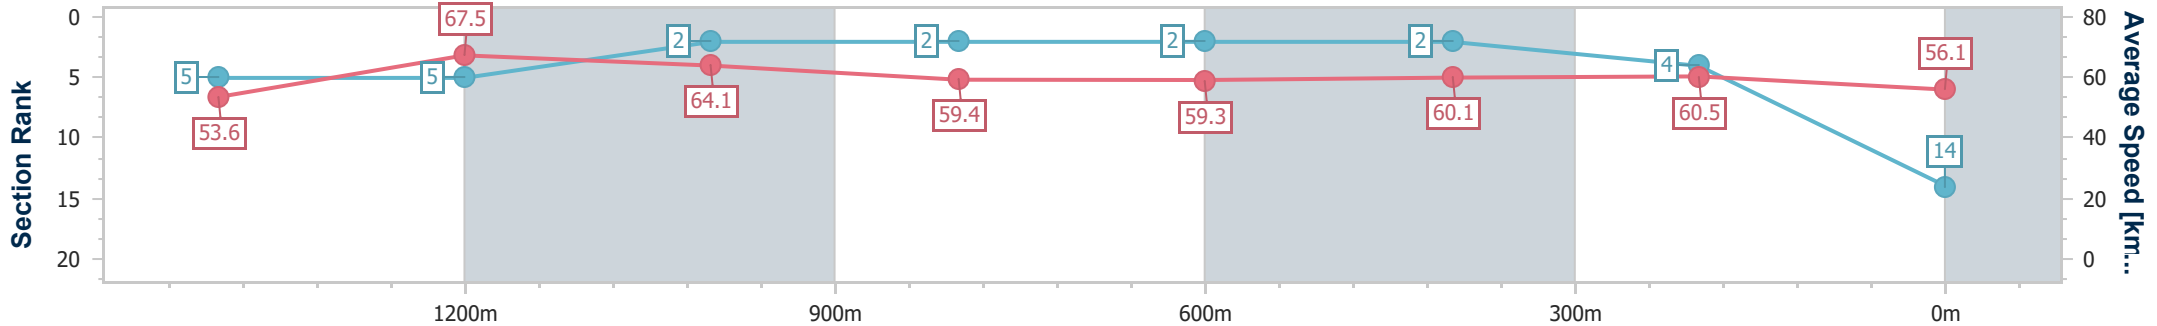

- [] Ranking at each section and finish
- .-.- No data available at this section
- NA No data available

Horse/Jockey Name	Original Glaze
Final Rank	14
Fastest Section Time (Section)	0:10.84 (1400m)
Top Speed [km/h] (Section)	68.8 (1400m)
Race State	Finished

Doomben QLD Professional

Race 7: EUREKA STUD PRINCESS STAKES - 1615m

22 April 2023 - 15:13

Track Rating: Good 4, Weather: Fine, Rail Position: +3m Entire Course

BRISBANE RACING CLUB

Section	Overall	1400m	1200m	1000m	800m	600m	400m	200m
Section Times	1:37.98 [14] (0:14.52)	1:23.46 [5] (0:10.84)	1:12.62 [5] (0:11.24)	1:01.38 [2] (0:12.20)	0:49.18 [2] (0:12.34)	0:36.84 [2] (0:12.12)	0:24.72 [2] (0:11.88)	0:12.84 [4] (0:12.84)
Average Speed [km/h]	53.6	67.5	64.1	59.4	59.3	60.1	60.5	56.1
Top Speed [km/h]	68.4	68.8	65.8	61.8	60.8	60.8	61.4	58.7
Avg. Dist. to Rail [m]	7.2	2.7	2.1	2.5	3.2	1.9	0.8	1.4
Avg. Stride Freq. [Hz]	2.4	2.6	2.4	2.3	2.4	2.4	2.4	2.4
Avg. Stride Length [m]	6.1	7.3	7.3	7.0	6.9	6.9	6.9	6.6

- [] Ranking at each section and finish
- .-.- No data available at this section
- NA No data available

Horse/Jockey Name	Divine Purpose
Final Rank	15
Fastest Section Time (Section)	0:10.91 (1400m)
Top Speed [km/h] (Section)	68.4 (1400m)
Race State	Finished