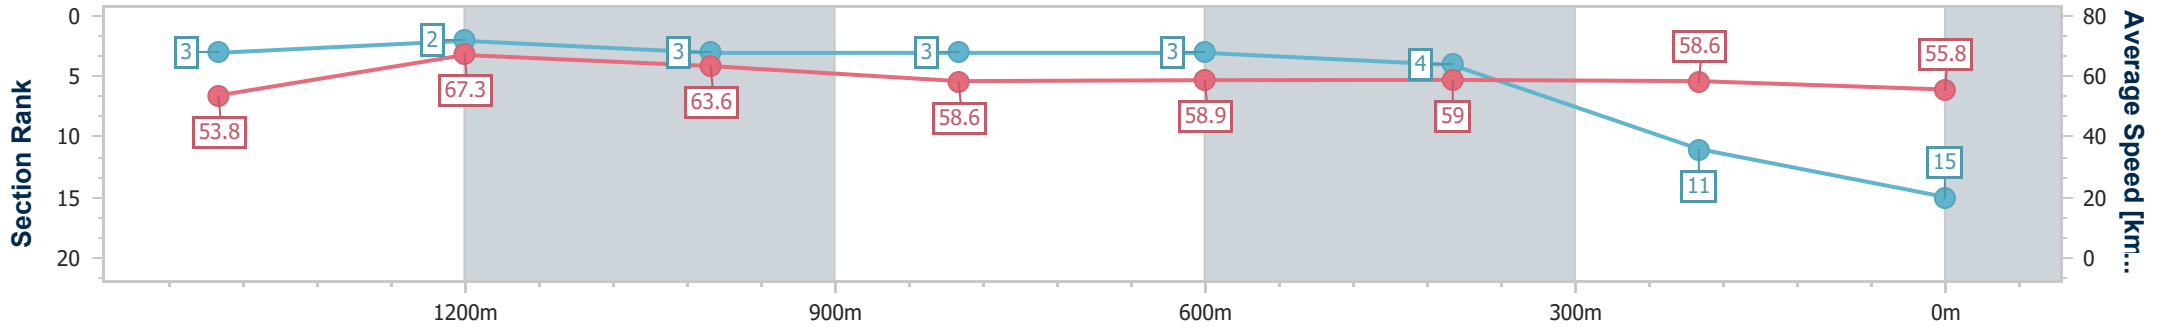

Doomben QLD Professional

Race 7: EUREKA STUD PRINCESS STAKES - 1615m

22 April 2023 - 15:13

Track Rating: Good 4, Weather: Fine, Rail Position: +3m Entire Course

BRISBANE RACING CLUB

Section	Overall	1400m	1200m	1000m	800m	600m	400m	200m
Section Times	1:38.56 [15] (0:14.41)	1:24.15 [3] (0:10.91)	1:13.24 [2] (0:11.33)	1:01.91 [3] (0:12.34)	0:49.57 [3] (0:12.27)	0:37.30 [3] (0:12.16)	0:25.14 [4] (0:12.23)	0:12.91 [11] (0:12.91)
Average Speed [km/h]	53.8	67.3	63.6	58.6	58.9	59.0	58.6	55.8
Top Speed [km/h]	68.0	68.4	66.5	61.3	60.2	60.5	59.7	58.1
Avg. Dist. to Rail [m]	4.9	3.2	2.7	2.1	0.7	0.8	2.3	2.3
Avg. Stride Freq. [Hz]	2.3	2.4	2.2	2.1	2.2	2.2	2.2	2.2
Avg. Stride Length [m]	6.5	7.9	7.9	7.5	7.2	7.3	7.4	7.2

- [] Ranking at each section and finish
- .-.- No data available at this section
- NA No data available