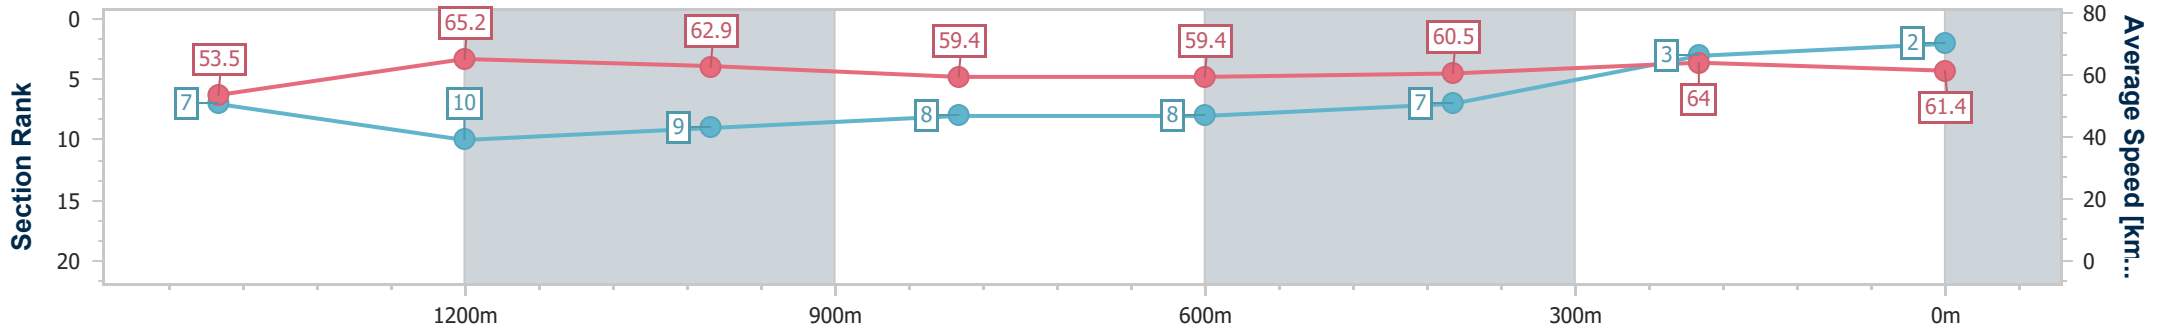

Doomben QLD Professional

Race 7: EUREKA STUD PRINCESS STAKES - 1615m

22 April 2023 - 15:13

Track Rating: Good 4, Weather: Fine, Rail Position: +3m Entire Course

BRISBANE RACING CLUB

Section	Overall	1400m	1200m	1000m	800m	600m	400m	200m
Section Times	1:36.70 [2] (0:14.55)	1:22.15 [7] (0:11.23)	1:10.92 [10] (0:11.46)	0:59.46 [9] (0:12.17)	0:47.29 [8] (0:12.26)	0:35.03 [8] (0:12.01)	0:23.02 [7] (0:11.30)	0:11.72 [3] (0:11.72)
Average Speed [km/h]	53.5	65.2	62.9	59.4	59.4	60.5	64.0	61.4
Top Speed [km/h]	66.0	66.6	64.3	62.2	61.8	62.3	64.9	63.2
Avg. Dist. to Rail [m]	7.6	2.7	2.8	2.2	2.2	1.8	0.6	0.5
Avg. Stride Freq. [Hz]	2.3	2.4	2.2	2.2	2.3	2.3	2.4	2.3
Avg. Stride Length [m]	6.4	7.7	7.8	7.6	7.3	7.3	7.6	7.4