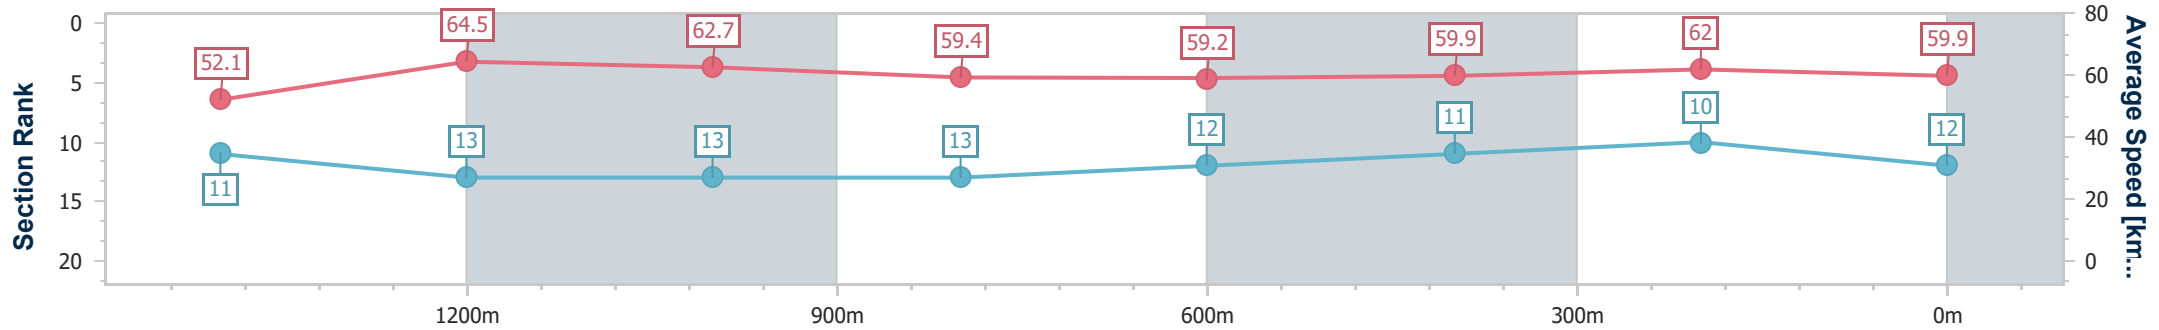

- [] Ranking at each section and finish
- .-.- No data available at this section
- NA No data available

Horse/Jockey Name	Whisker To Whisker
Final Rank	12
Fastest Section Time (Section)	0:11.21 (1400m)
Top Speed [km/h] (Section)	65.8 (Overall)
Race State	Finished

Doomben QLD Professional

Race 7: EUREKA STUD PRINCESS STAKES - 1615m

22 April 2023 - 15:13

Track Rating: Good 4, Weather: Fine, Rail Position: +3m Entire Course

BRISBANE RACING CLUB

Section	Overall	1400m	1200m	1000m	800m	600m	400m	200m
Section Times	1:37.63 [12] (0:14.87)	1:22.76 [11] (0:11.21)	1:11.55 [13] (0:11.48)	1:00.07 [13] (0:12.16)	0:47.91 [13] (0:12.22)	0:35.69 [12] (0:12.04)	0:23.65 [11] (0:11.63)	0:12.02 [10] (0:12.02)
Average Speed [km/h]	52.1	64.5	62.7	59.4	59.2	59.9	62.0	59.9
Top Speed [km/h]	65.8	65.8	64.5	62.8	61.6	61.4	63.5	61.5
Avg. Dist. to Rail [m]	2.7	0.5	1.7	1.5	0.8	0.3	3.1	6.1
Avg. Stride Freq. [Hz]	2.2	2.3	2.2	2.1	2.2	2.2	2.3	2.2
Avg. Stride Length [m]	6.4	7.8	7.8	7.5	7.3	7.6	7.6	7.5