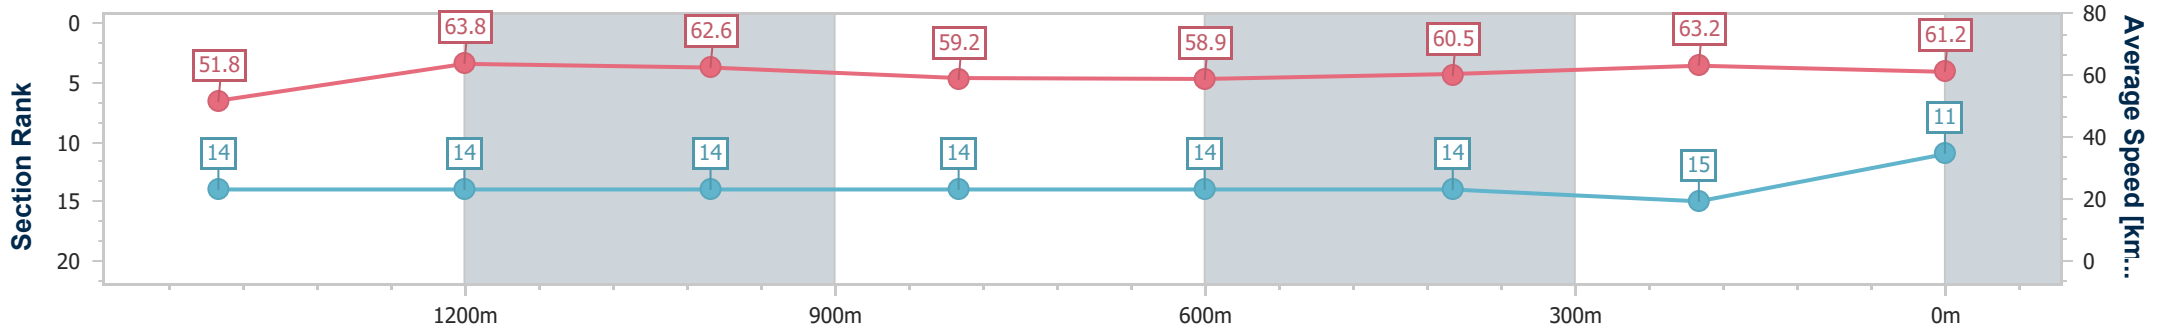

Doomben QLD Professional

Race 7: EUREKA STUD PRINCESS STAKES - 1615m

22 April 2023 - 15:13

Track Rating: Good 4, Weather: Fine, Rail Position: +3m Entire Course

BRISBANE RACING CLUB

Section	Overall	1400m	1200m	1000m	800m	600m	400m	200m						
Section Times	1:37.60 [11] (0:14.95)	1:22.65 [14] (0:11.30)	1:11.35 [14] (0:11.51)	0:59.84 [14] (0:12.21)	0:47.63 [14] (0:12.37)	0:35.26 [14] (0:12.04)	0:23.22 [14] (0:11.46)	0:11.76 [15] (0:11.76)						
Average Speed [km/h]	51.8	63.8	62.6	59.2	58.9	60.5	63.2	61.2						
Top Speed [km/h]	65.6	65.3	63.8	61.9	61.4	61.4	64.8	63.3						
Avg. Dist. to Rail [m]	4.4	0.5	1.5	2.1	2.2	2.1	5.0	7.7						
Avg. Stride Freq. [Hz]	2.3	2.4	2.3	2.3	2.3	2.3	2.4	2.4						
Avg. Stride Length [m]	6.2	7.5	7.4	7.3	7.2	7.3	7.4	7.2						

- [] Ranking at each section and finish
- .-.- No data available at this section
- NA No data available

Horse/Jockey Name	Whisker To Whisker
Final Rank	12
Fastest Section Time (Section)	0:11.21 (1400m)
Top Speed [km/h] (Section)	65.8 (Overall)
Race State	Finished