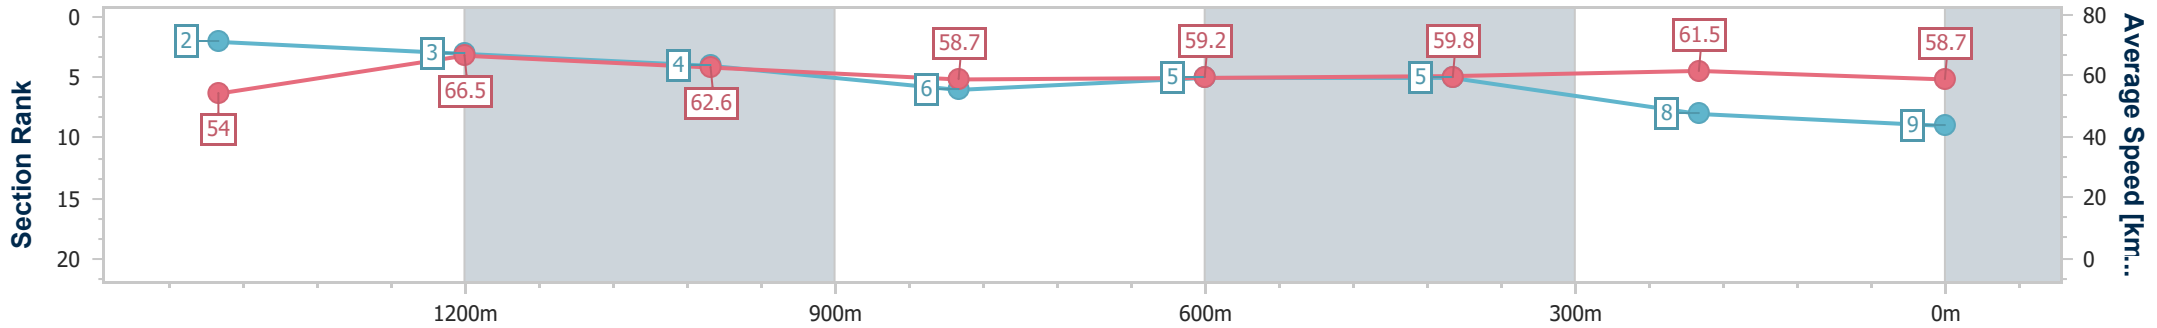

Doomben QLD Professional

Race 7: EUREKA STUD PRINCESS STAKES - 1615m

22 April 2023 - 15:13

Track Rating: Good 4, Weather: Fine, Rail Position: +3m Entire Course

BRISBANE RACING CLUB

Section	Overall	1400m	1200m	1000m	800m	600m	400m	200m
Section Times	1:37.55 [9] (0:14.37)	1:23.18 [2] (0:10.98)	1:12.20 [3] (0:11.50)	1:00.70 [4] (0:12.34)	0:48.36 [6] (0:12.25)	0:36.11 [5] (0:12.14)	0:23.97 [5] (0:11.70)	0:12.27 [8] (0:12.27)
Average Speed [km/h]	54.0	66.5	62.6	58.7	59.2	59.8	61.5	58.7
Top Speed [km/h]	67.0	67.3	65.0	61.5	60.9	60.7	62.5	60.5
Avg. Dist. to Rail [m]	3.1	2.1	2.1	2.0	1.8	1.3	0.6	1.7
Avg. Stride Freq. [Hz]	2.4	2.4	2.3	2.2	2.3	2.3	2.3	2.3
Avg. Stride Length [m]	6.2	7.6	7.5	7.3	7.3	7.3	7.4	7.2

- [] Ranking at each section and finish
- .-.- No data available at this section
- NA No data available

Horse/Jockey Name	Street Glory
Final Rank	10
Fastest Section Time (Section)	0:11.06 (1400m)
Top Speed [km/h] (Section)	65.9 (Overall)
Race State	Finished