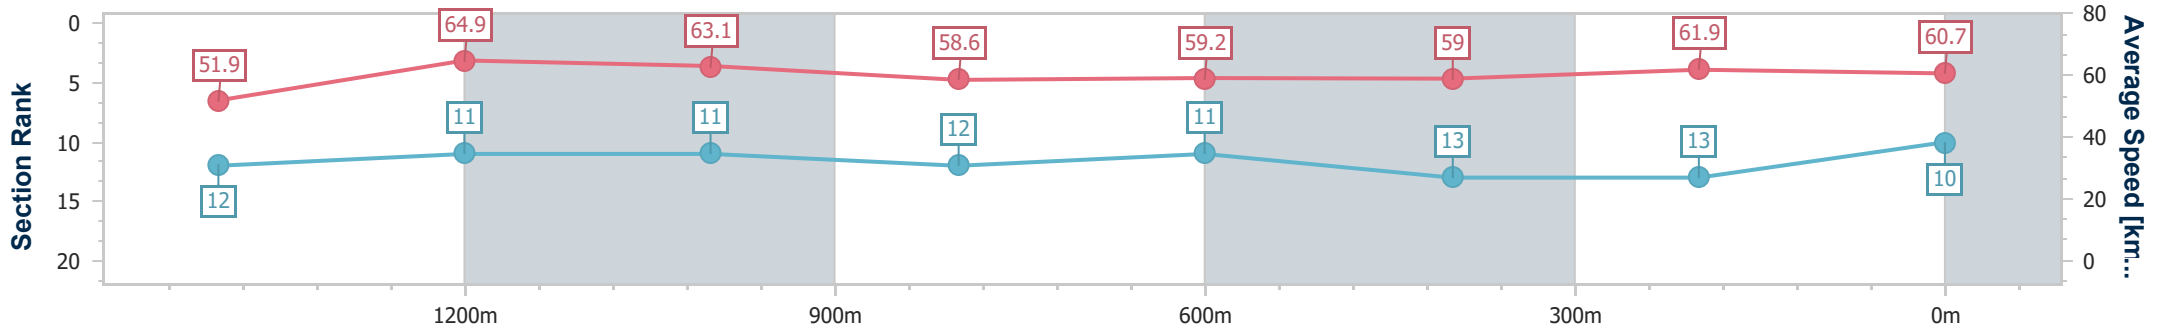

Doomben QLD Professional

Race 7: EUREKA STUD PRINCESS STAKES - 1615m

22 April 2023 - 15:13

Track Rating: Good 4, Weather: Fine, Rail Position: +3m Entire Course

BRISBANE RACING CLUB

Section	Overall	1400m	1200m	1000m	800m	600m	400m	200m
Section Times	1:37.59 [10] (0:14.90)	1:22.69 [12] (0:11.06)	1:11.63 [11] (0:11.42)	1:00.21 [11] (0:12.32)	0:47.89 [12] (0:12.21)	0:35.68 [11] (0:12.20)	0:23.48 [13] (0:11.61)	0:11.87 [13] (0:11.87)
Average Speed [km/h]	51.9	64.9	63.1	58.6	59.2	59.0	61.9	60.7
Top Speed [km/h]	65.9	65.9	64.9	61.0	61.2	60.5	63.3	62.8
Avg. Dist. to Rail [m]	1.2	0.4	0.4	0.9	0.8	0.6	1.0	2.4
Avg. Stride Freq. [Hz]	2.1	2.2	2.2	2.1	2.2	2.1	2.2	2.2
Avg. Stride Length [m]	6.6	8.1	8.1	7.8	7.6	7.7	7.7	7.4

- [] Ranking at each section and finish
- .-.- No data available at this section
- NA No data available

Horse/Jockey Name	Old Song
Final Rank	11
Fastest Section Time (Section)	0:11.30 (1400m)
Top Speed [km/h] (Section)	65.6 (Overall)
Race State	Finished