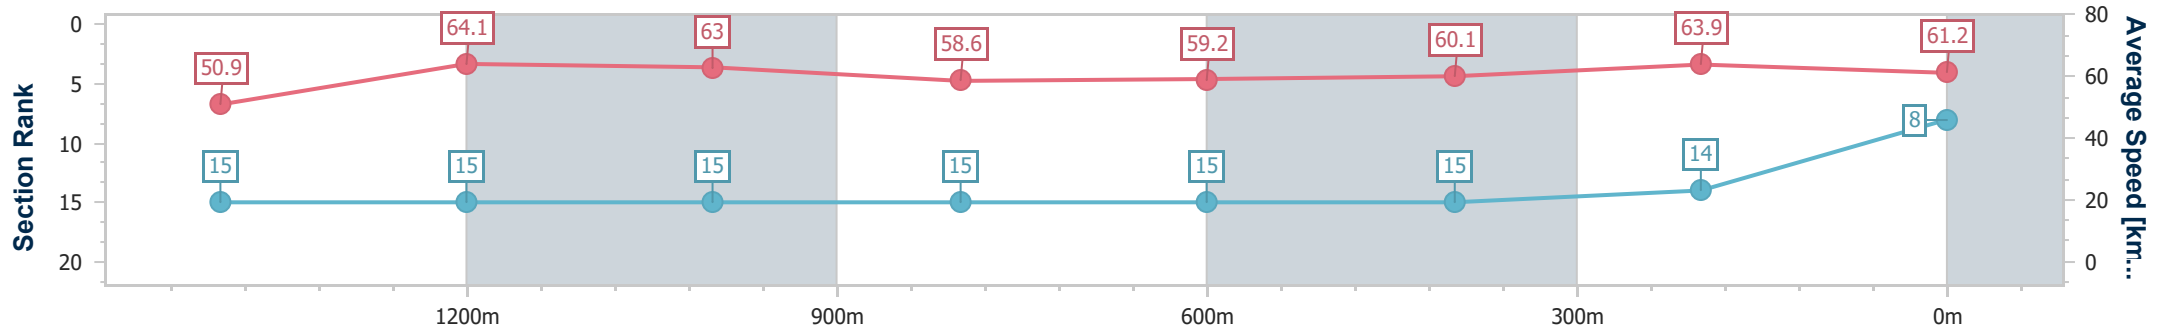

Doomben QLD Professional

Race 7: EUREKA STUD PRINCESS STAKES - 1615m

22 April 2023 - 15:13

Track Rating: Good 4, Weather: Fine, Rail Position: +3m Entire Course

BRISBANE RACING CLUB

Section	Overall	1400m	1200m	1000m	800m	600m	400m	200m
Section Times	1:37.50 [8] (0:15.22)	1:22.28 [15] (0:11.18)	1:11.10 [15] (0:11.44)	0:59.66 [15] (0:12.28)	0:47.38 [15] (0:12.23)	0:35.15 [15] (0:12.05)	0:23.10 [15] (0:11.34)	0:11.76 [14] (0:11.76)
Average Speed [km/h]	50.9	64.1	63.0	58.6	59.2	60.1	63.9	61.2
Top Speed [km/h]	65.5	65.5	65.1	61.2	63.1	62.2	65.1	63.3
Avg. Dist. to Rail [m]	4.1	0.5	0.2	0.3	1.0	1.1	4.2	6.8
Avg. Stride Freq. [Hz]	2.1	2.2	2.0	2.1	2.1	2.2	2.3	2.2
Avg. Stride Length [m]	6.6	7.9	8.8	7.7	7.8	7.8	7.9	7.6