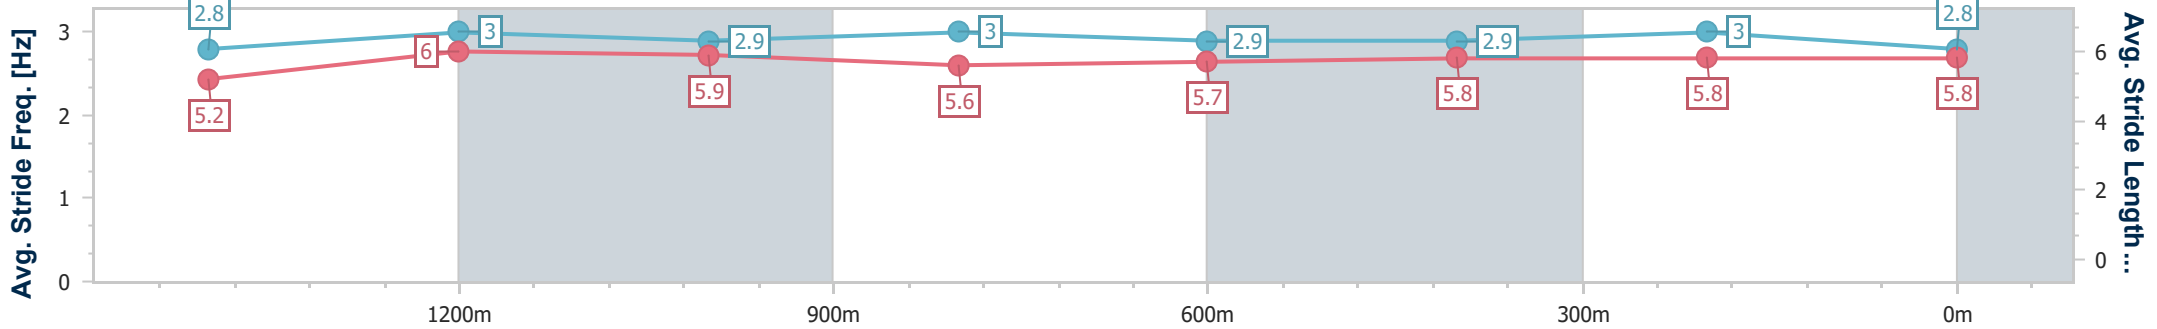

Doomben QLD Professional

Race 7: EUREKA STUD PRINCESS STAKES - 1615m

22 April 2023 - 15:13

Track Rating: Good 4, Weather: Fine, Rail Position: +3m Entire Course

BRISBANE RACING CLUB

Section	Overall	1400m	1200m	1000m	800m	600m	400m	200m						
Section Times	1:37.41 [6] (0:14.74)	1:22.67 [10] (0:11.03)	1:11.64 [9] (0:11.59)	1:00.05 [10] (0:12.21)	0:47.84 [10] (0:12.26)	0:35.58 [10] (0:11.97)	0:23.61 [9] (0:11.40)	0:12.21 [7] (0:12.21)						
Average Speed [km/h]	52.6	65.3	62.2	59.2	59.5	61.1	63.6	59.1						
Top Speed [km/h]	66.2	66.1	64.0	62.4	62.3	62.3	65.8	63.0						
Avg. Dist. to Rail [m]	3.6	0.9	2.7	1.7	2.4	3.1	4.6	3.4						
Avg. Stride Freq. [Hz]	2.8	3.0	2.9	3.0	2.9	2.9	3.0	2.8						
Avg. Stride Length [m]	5.2	6.0	5.9	5.6	5.7	5.8	5.8	5.8						