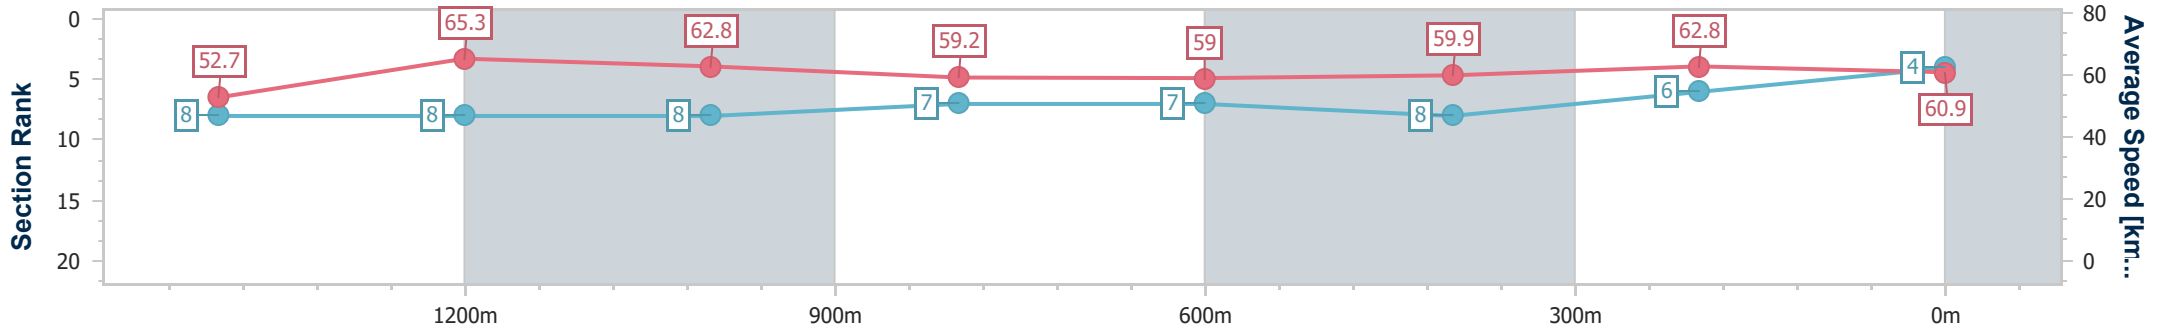

Doomben QLD Professional

Race 7: EUREKA STUD PRINCESS STAKES - 1615m

22 April 2023 - 15:13

Track Rating: Good 4, Weather: Fine, Rail Position: +3m Entire Course

BRISBANE RACING CLUB

Section	Overall	1400m	1200m	1000m	800m	600m	400m	200m
Section Times	1:37.00 [4] (0:14.68)	1:22.32 [8] (0:11.02)	1:11.30 [8] (0:11.46)	0:59.84 [8] (0:12.19)	0:47.65 [7] (0:12.28)	0:35.37 [7] (0:12.07)	0:23.30 [8] (0:11.48)	0:11.82 [6] (0:11.82)
Average Speed [km/h]	52.7	65.3	62.8	59.2	59.0	59.9	62.8	60.9
Top Speed [km/h]	66.5	66.9	64.9	62.6	60.8	61.0	64.0	62.9
Avg. Dist. to Rail [m]	1.2	0.8	1.5	1.2	1.4	0.8	2.0	2.2
Avg. Stride Freq. [Hz]	2.3	2.3	2.2	2.2	2.2	2.2	2.3	2.4
Avg. Stride Length [m]	6.4	7.7	7.7	7.4	7.4	7.5	7.5	7.2