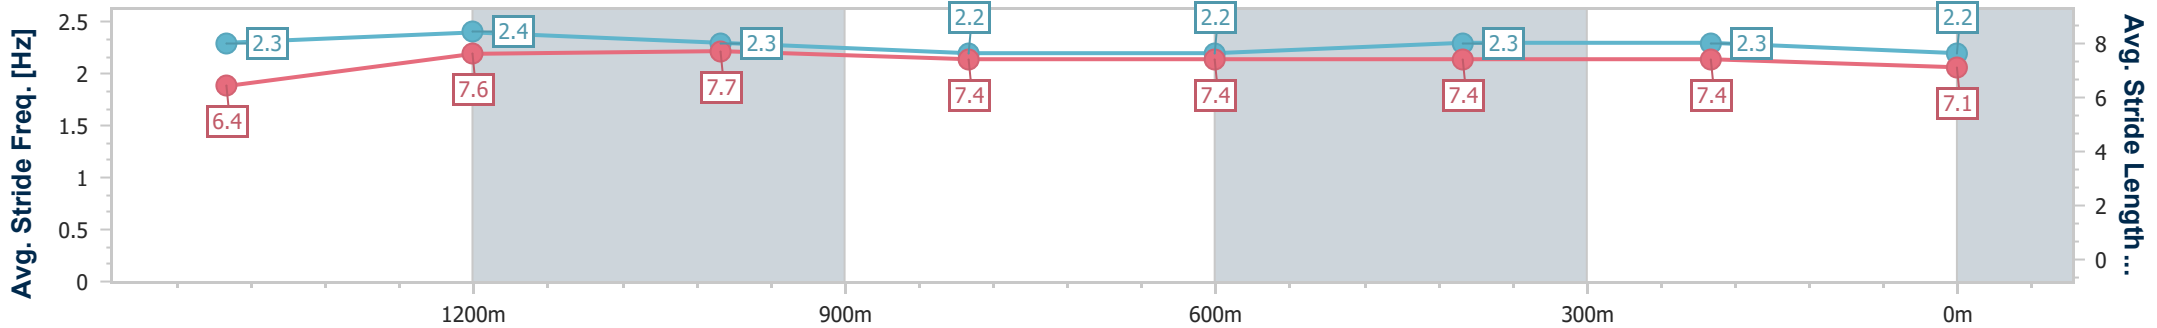

Doomben QLD Professional

Race 7: EUREKA STUD PRINCESS STAKES - 1615m

22 April 2023 - 15:13

Track Rating: Good 4, Weather: Fine, Rail Position: +3m Entire Course

BRISBANE RACING CLUB

Section	Overall	1400m	1200m	1000m	800m	600m	400m	200m
Section Times	1:37.19 [5] (0:14.31)	1:22.88 [1] (0:10.79)	1:12.09 [1] (0:11.47)	1:00.62 [1] (0:12.21)	0:48.41 [1] (0:12.13)	0:36.28 [1] (0:11.80)	0:24.48 [1] (0:11.70)	0:12.78 [1] (0:12.78)
Average Speed [km/h]	54.3	66.4	62.7	58.9	59.4	61.1	61.6	56.3
Top Speed [km/h]	67.7	68.2	64.2	61.2	61.1	62.4	63.3	58.6
Avg. Dist. to Rail [m]	9.4	1.3	0.3	0.4	0.4	0.5	0.6	2.1
Avg. Stride Freq. [Hz]	2.3	2.4	2.3	2.2	2.2	2.3	2.3	2.2
Avg. Stride Length [m]	6.4	7.6	7.7	7.4	7.4	7.4	7.4	7.1