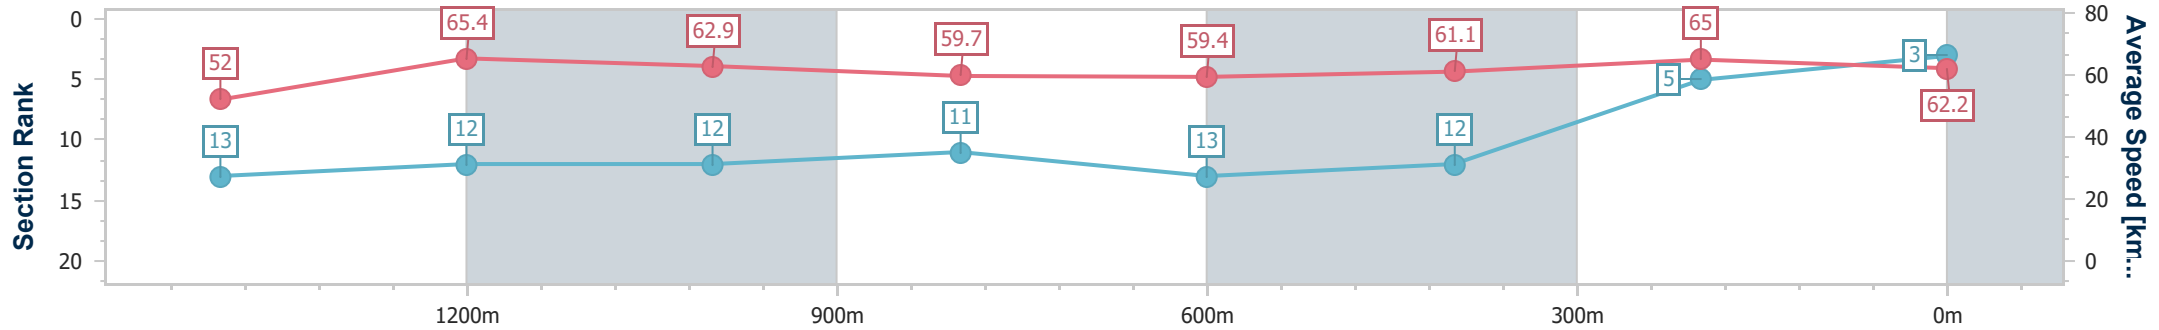

Doomben QLD Professional

Race 7: EUREKA STUD PRINCESS STAKES - 1615m

22 April 2023 - 15:13

Track Rating: Good 4, Weather: Fine, Rail Position: +3m Entire Course

BRISBANE RACING CLUB

Section	Overall	1400m	1200m	1000m	800m	600m	400m	200m
Section Times	1:36.74 [3] (0:14.93)	1:21.81 [13] (0:11.10)	1:10.71 [12] (0:11.45)	0:59.26 [12] (0:12.16)	0:47.10 [11] (0:12.34)	0:34.76 [13] (0:12.03)	0:22.73 [12] (0:11.15)	0:11.58 [5] (0:11.58)
Average Speed [km/h]	52.0	65.4	62.9	59.7	59.4	61.1	65.0	62.2
Top Speed [km/h]	66.1	67.1	64.7	62.9	62.5	63.7	66.0	65.1
Avg. Dist. to Rail [m]	6.1	1.3	2.4	2.7	3.8	3.4	4.9	4.5
Avg. Stride Freq. [Hz]	2.3	2.5	2.3	2.3	2.3	2.3	2.4	2.4
Avg. Stride Length [m]	6.1	7.2	7.3	7.2	7.1	7.3	7.4	7.3