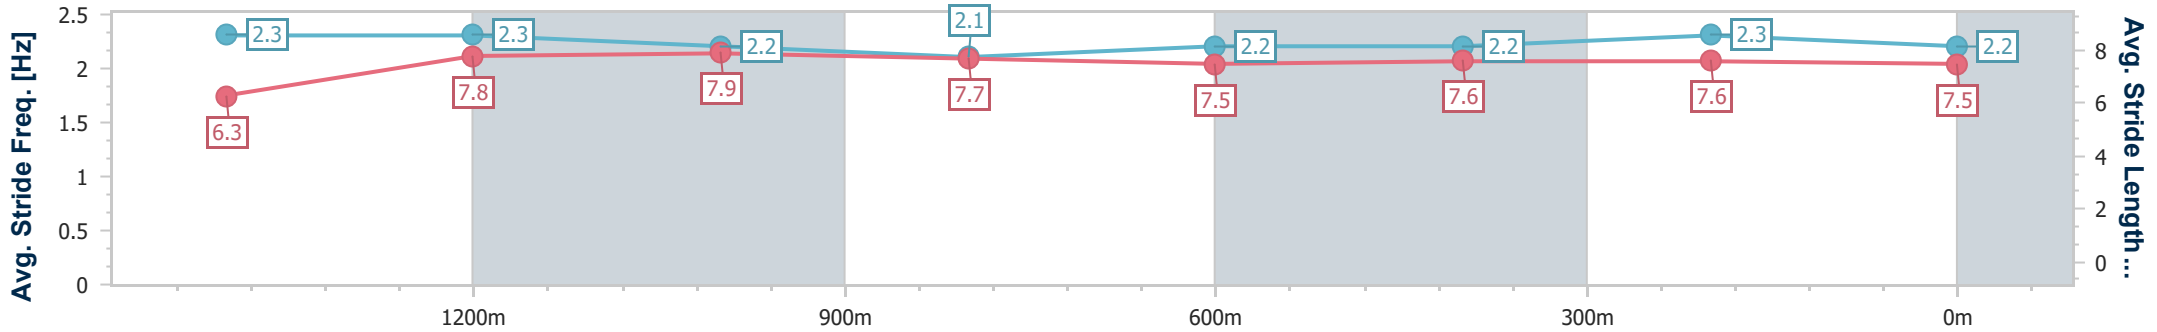

Doomben QLD Professional

Race 7: EUREKA STUD PRINCESS STAKES - 1615m

22 April 2023 - 15:13

Track Rating: Good 4, Weather: Fine, Rail Position: +3m Entire Course

BRISBANE RACING CLUB

Section	Overall	1400m	1200m	1000m	800m	600m	400m	200m
Section Times	1:36.44 [1] (0:14.48)	1:21.96 [4] (0:10.98)	1:10.98 [6] (0:11.47)	0:59.51 [6] (0:12.21)	0:47.30 [4] (0:12.28)	0:35.02 [4] (0:11.95)	0:23.07 [3] (0:11.20)	0:11.87 [2] (0:11.87)
Average Speed [km/h]	53.3	65.7	63.0	59.4	59.4	61.0	64.5	60.6
Top Speed [km/h]	68.4	67.2	64.4	62.4	61.7	63.4	65.8	63.3
Avg. Dist. to Rail [m]	1.3	0.5	2.2	3.0	2.7	2.4	1.1	0.9
Avg. Stride Freq. [Hz]	2.3	2.3	2.2	2.1	2.2	2.2	2.3	2.2
Avg. Stride Length [m]	6.3	7.8	7.9	7.7	7.5	7.6	7.6	7.5