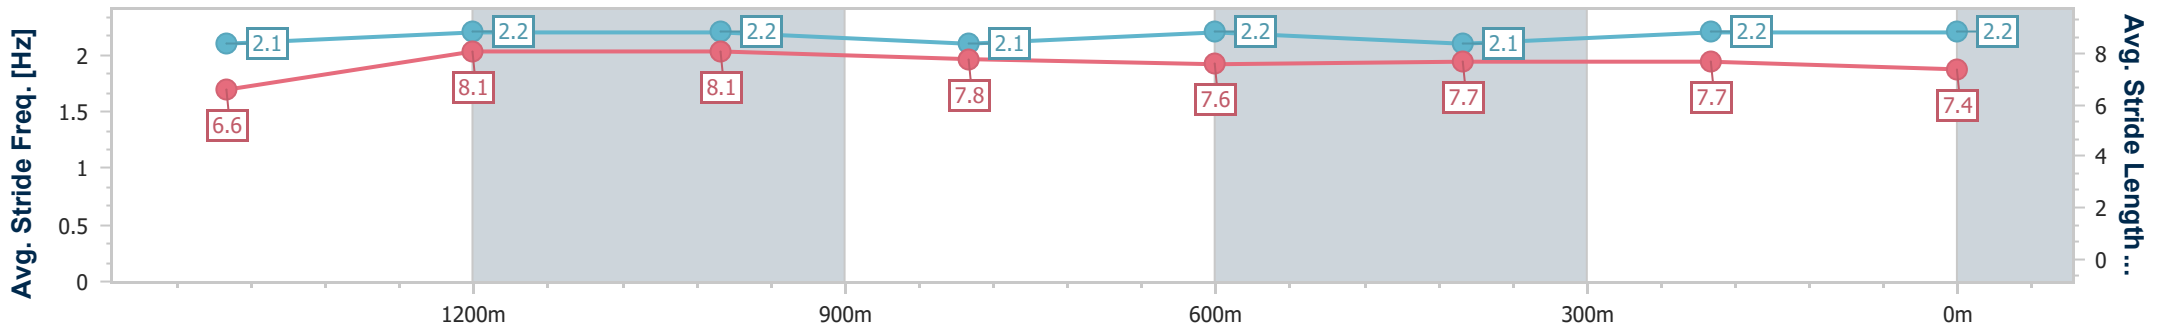

Doomben QLD Professional

Race 7: EUREKA STUD PRINCESS STAKES - 1615m

22 April 2023 - 15:13

Track Rating: Good 4, Weather: Fine, Rail Position: +3m Entire Course

BRISBANE RACING CLUB

Section	Overall	1400m	1200m	1000m	800m	600m	400m	200m
Section Times	1:37.59 [10] (0:14.90)	1:22.69 [12] (0:11.06)	1:11.63 [11] (0:11.42)	1:00.21 [11] (0:12.32)	0:47.89 [12] (0:12.21)	0:35.68 [11] (0:12.20)	0:23.48 [13] (0:11.61)	0:11.87 [13] (0:11.87)
Average Speed [km/h]	51.9	64.9	63.1	58.6	59.2	59.0	61.9	60.7
Top Speed [km/h]	65.9	65.9	64.9	61.0	61.2	60.5	63.3	62.8
Avg. Dist. to Rail [m]	1.2	0.4	0.4	0.9	0.8	0.6	1.0	2.4
Avg. Stride Freq. [Hz]	2.1	2.2	2.2	2.1	2.2	2.1	2.2	2.2
Avg. Stride Length [m]	6.6	8.1	8.1	7.8	7.6	7.7	7.7	7.4

- [] Ranking at each section and finish
- .-.- No data available at this section
- NA No data available

Horse/Jockey Name	Old Song
Final Rank	11
Fastest Section Time (Section)	0:11.30 (1400m)
Top Speed [km/h] (Section)	65.6 (Overall)
Race State	Finished