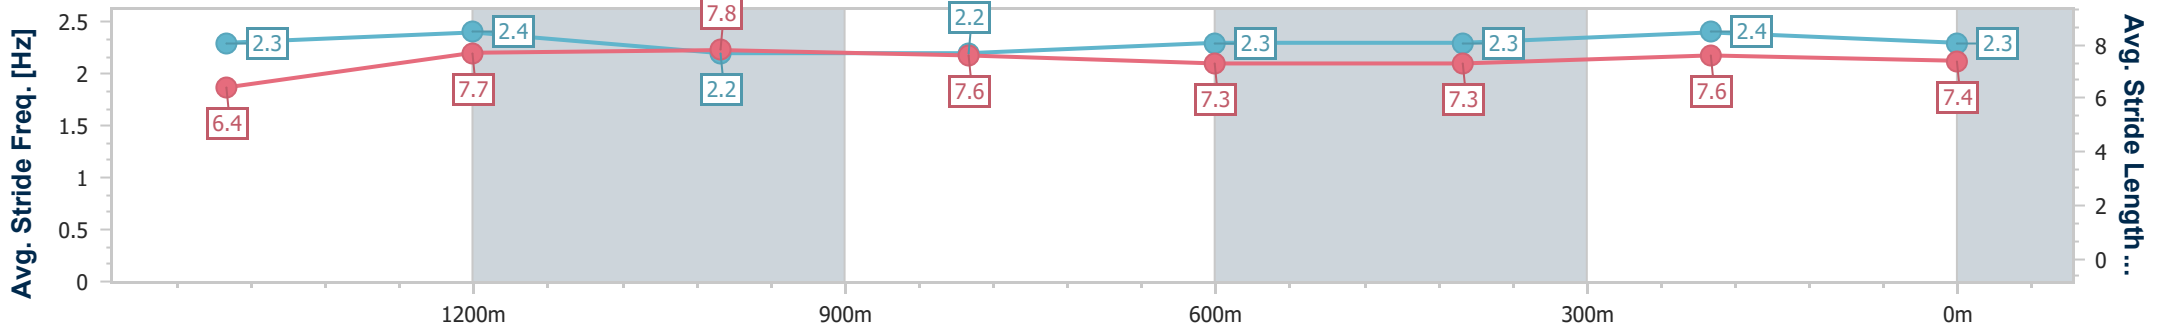

Doomben QLD Professional

Race 7: EUREKA STUD PRINCESS STAKES - 1615m

22 April 2023 - 15:13

Track Rating: Good 4, Weather: Fine, Rail Position: +3m Entire Course

BRISBANE RACING CLUB

Section	Overall	1400m	1200m	1000m	800m	600m	400m	200m
Section Times	1:36.70 [2] (0:14.55)	1:22.15 [7] (0:11.23)	1:10.92 [10] (0:11.46)	0:59.46 [9] (0:12.17)	0:47.29 [8] (0:12.26)	0:35.03 [8] (0:12.01)	0:23.02 [7] (0:11.30)	0:11.72 [3] (0:11.72)
Average Speed [km/h]	53.5	65.2	62.9	59.4	59.4	60.5	64.0	61.4
Top Speed [km/h]	66.0	66.6	64.3	62.2	61.8	62.3	64.9	63.2
Avg. Dist. to Rail [m]	7.6	2.7	2.8	2.2	2.2	1.8	0.6	0.5
Avg. Stride Freq. [Hz]	2.3	2.4	2.2	2.2	2.3	2.3	2.4	2.3
Avg. Stride Length [m]	6.4	7.7	7.8	7.6	7.3	7.3	7.6	7.4