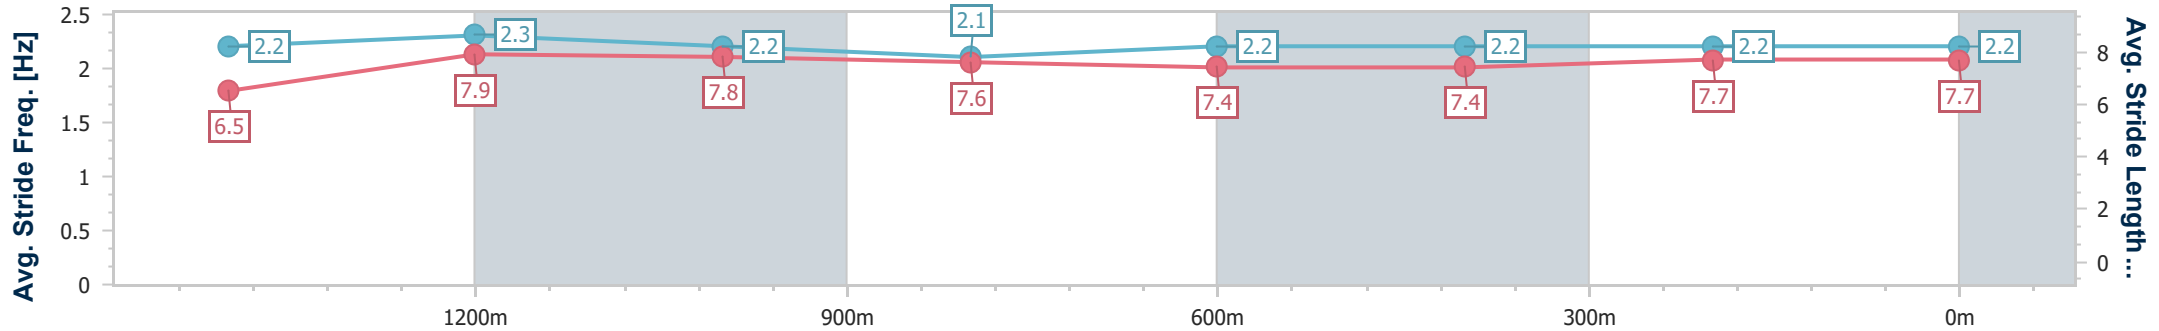

Doomben QLD Professional

Race 7: EUREKA STUD PRINCESS STAKES - 1615m

22 April 2023 - 15:13

Track Rating: Good 4, Weather: Fine, Rail Position: +3m Entire Course

BRISBANE RACING CLUB

Section	Overall	1400m	1200m	1000m	800m	600m	400m	200m
Section Times	1:37.45 [7] (0:14.53)	1:22.92 [6] (0:10.83)	1:12.09 [4] (0:11.51)	1:00.58 [5] (0:12.28)	0:48.30 [5] (0:12.35)	0:35.95 [6] (0:12.11)	0:23.84 [6] (0:11.82)	0:12.02 [9] (0:12.02)
Average Speed [km/h]	53.1	65.5	62.5	58.8	58.5	59.1	60.8	59.9
Top Speed [km/h]	67.1	66.7	64.4	61.4	59.9	59.9	62.0	61.3
Avg. Dist. to Rail [m]	1.2	2.3	0.3	0.5	0.7	0.8	1.0	2.8
Avg. Stride Freq. [Hz]	2.2	2.3	2.2	2.1	2.2	2.2	2.2	2.2
Avg. Stride Length [m]	6.5	7.9	7.8	7.6	7.4	7.4	7.7	7.7