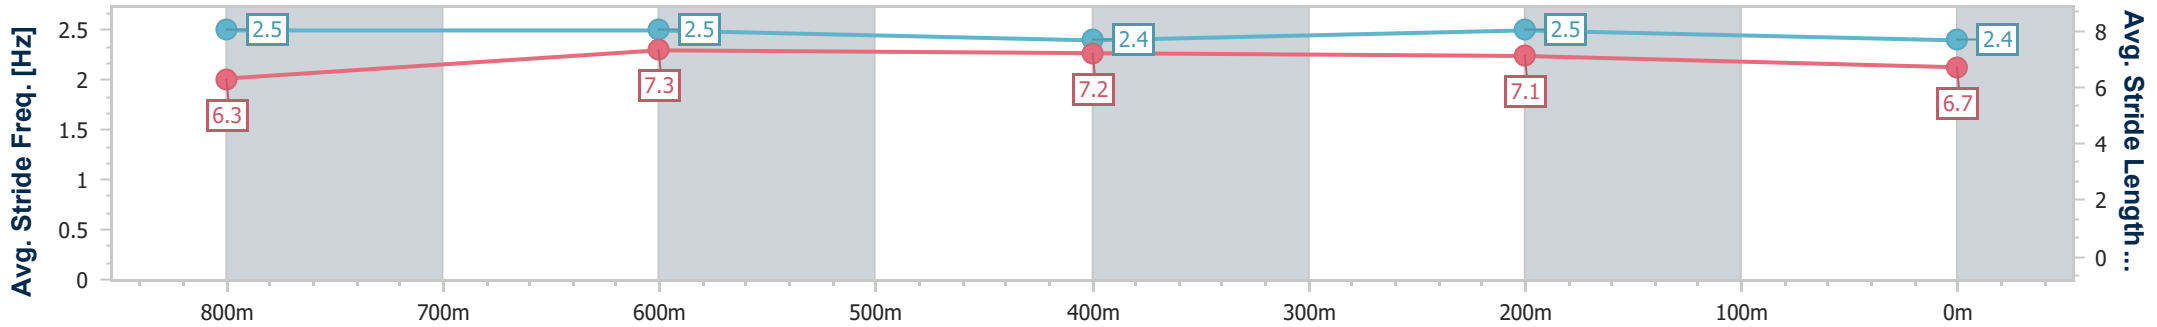

- [ ] Ranking at each section and finish
- .-.- No data available at this section
- NA No data available

Horse/Jockey Name	Line Of Law
Final Rank	7
Fastest Section Time (Section)	0:10.80 (800m)
Top Speed [km/h] (Section)	70.2 (Overall)
Race State	Finished

### Eagle Farm QLD Professional

Race 4: LADBROKES DALRELLO STAKES - 1000m

29 April 2023 - 13:13

Track Rating: Good 4, Weather: Fine, Rail Position: +5m Entire Course

BRISBANE RACING CLUB

Section	Overall	800m	600m	400m	200m
Section Times	0:58.88 [7] (0:12.95)	0:45.93 [1] (0:10.80)	0:35.13 [1] (0:11.47)	0:23.66 [1] (0:11.21)	0:12.45 [3] (0:12.45)
Average Speed [km/h]	55.9	67.0	63.6	64.3	57.8
Top Speed [km/h]	70.2	68.6	65.6	65.5	60.7
Avg. Dist. to Rail [m]	3.5	1.2	2.7	3.8	2.2
Avg. Stride Freq. [Hz]	2.5	2.5	2.4	2.5	2.4
Avg. Stride Length [m]	6.3	7.3	7.2	7.1	6.7