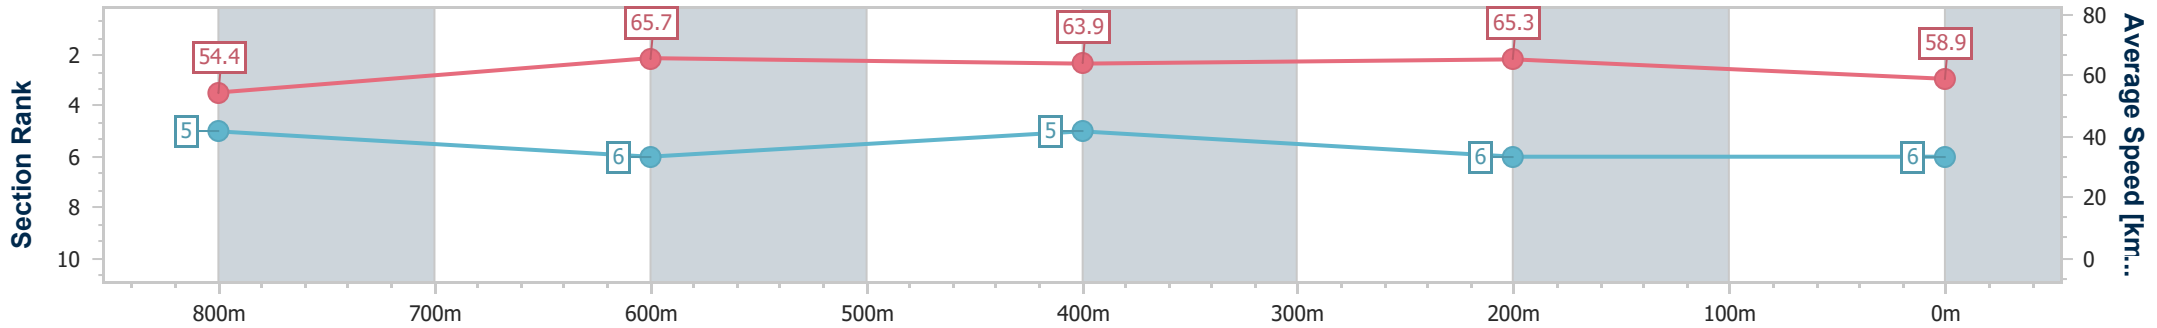

Eagle Farm QLD Professional

Race 4: LADBROKES DALRELLO STAKES - 1000m

29 April 2023 - 13:13

Track Rating: Good 4, Weather: Fine, Rail Position: +5m Entire Course

BRISBANE RACING CLUB

Section	Overall	800m	600m	400m	200m
Section Times	0:58.81 [6] (0:13.33)	0:45.48 [5] (0:10.99)	0:34.49 [6] (0:11.25)	0:23.24 [5] (0:11.01)	0:12.23 [6] (0:12.23)
Average Speed [km/h]	54.4	65.7	63.9	65.3	58.9
Top Speed [km/h]	68.0	68.0	66.1	66.8	62.3
Avg. Dist. to Rail [m]	5.7	0.6	0.3	0.4	0.6
Avg. Stride Freq. [Hz]	2.5	2.5	2.5	2.6	2.5
Avg. Stride Length [m]	6.0	7.2	7.2	6.9	6.5

- [ ] Ranking at each section and finish
- .-.- No data available at this section
- NA No data available

Horse/Jockey Name	Line Of Law
Final Rank	7
Fastest Section Time (Section)	0:10.80 (800m)
Top Speed [km/h] (Section)	70.2 (Overall)
Race State	Finished