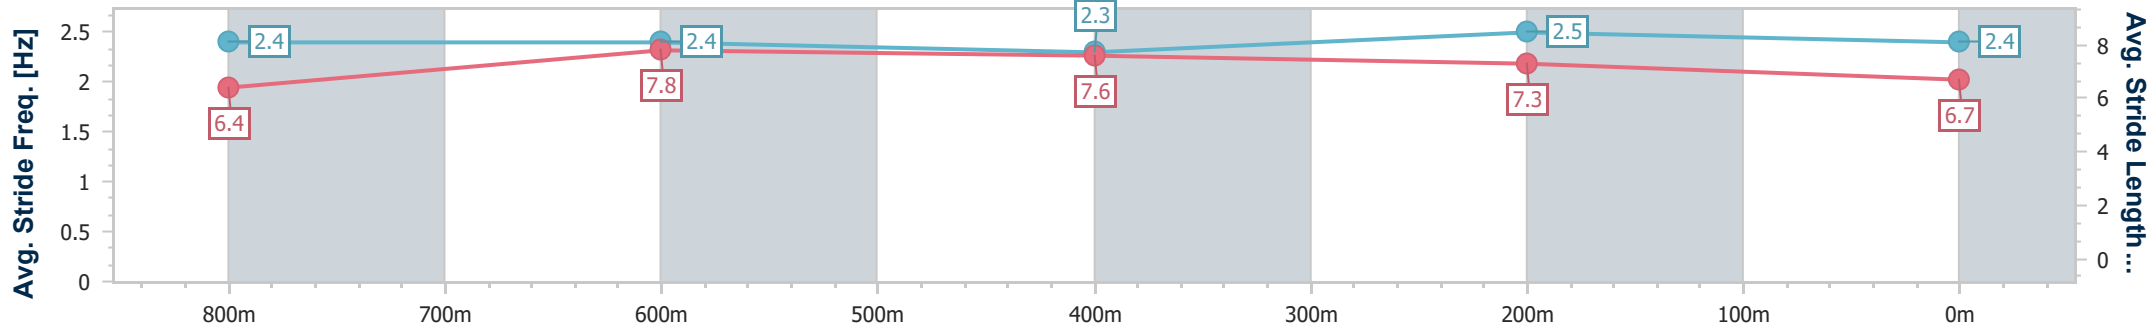

Eagle Farm QLD Professional

Race 4: LADBROKES DALRELLO STAKES - 1000m

29 April 2023 - 13:13

Track Rating: Good 4, Weather: Fine, Rail Position: +5m Entire Course

BRISBANE RACING CLUB

Section	Overall	800m	600m	400m	200m
Section Times	0:58.74 [5] (0:13.33)	0:45.41 [6] (0:10.99)	0:34.42 [5] (0:11.34)	0:23.08 [7] (0:10.80)	0:12.28 [5] (0:12.28)
Average Speed [km/h]	54.7	66.5	64.3	66.6	58.6
Top Speed [km/h]	68.5	68.5	66.0	68.2	64.6
Avg. Dist. to Rail [m]	7.5	2.9	2.9	4.8	5.5
Avg. Stride Freq. [Hz]	2.4	2.4	2.3	2.5	2.4
Avg. Stride Length [m]	6.4	7.8	7.6	7.3	6.7

- [ ] Ranking at each section and finish
- .-.- No data available at this section
- NA No data available

Horse/Jockey Name	Szabo
Final Rank	6
Fastest Section Time (Section)	0:10.99 (800m)
Top Speed [km/h] (Section)	68.0 (Overall)
Race State	Finished