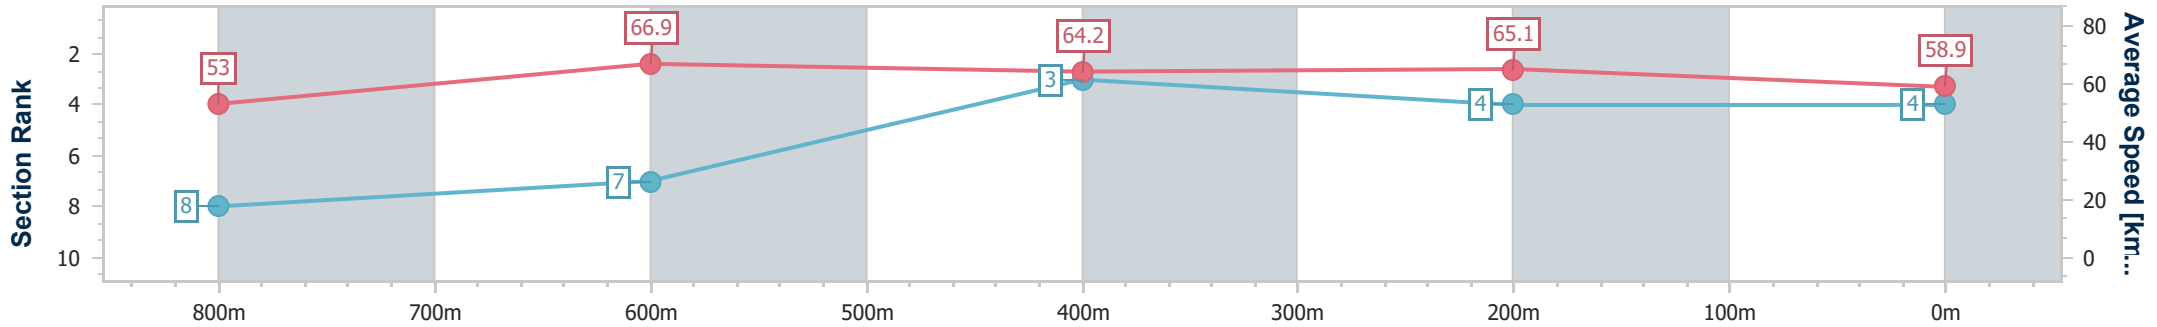

### Eagle Farm QLD Professional

Race 4: LADBROKES DALRELLO STAKES - 1000m

29 April 2023 - 13:13

Track Rating: Good 4, Weather: Fine, Rail Position: +5m Entire Course

BRISBANE RACING CLUB

Section	Overall	800m	600m	400m	200m
Section Times	0:58.69 [4] (0:13.68)	0:45.01 [8] (0:10.66)	0:34.35 [7] (0:11.05)	0:23.30 [3] (0:11.06)	0:12.24 [4] (0:12.24)
Average Speed [km/h]	53.0	66.9	64.2	65.1	58.9
Top Speed [km/h]	71.6	71.8	65.4	66.3	62.6
Avg. Dist. to Rail [m]	7.0	1.9	2.7	1.0	2.5
Avg. Stride Freq. [Hz]	3.3	3.3	3.3	3.4	3.2
Avg. Stride Length [m]	4.4	5.5	5.5	5.4	5.1

- [ ] Ranking at each section and finish
- .-.- No data available at this section
- NA No data available

Horse/Jockey Name	Tiger Shark
Final Rank	5
Fastest Section Time (Section)	0:10.80 (400m)
Top Speed [km/h] (Section)	68.5 (Overall)
Race State	Finished