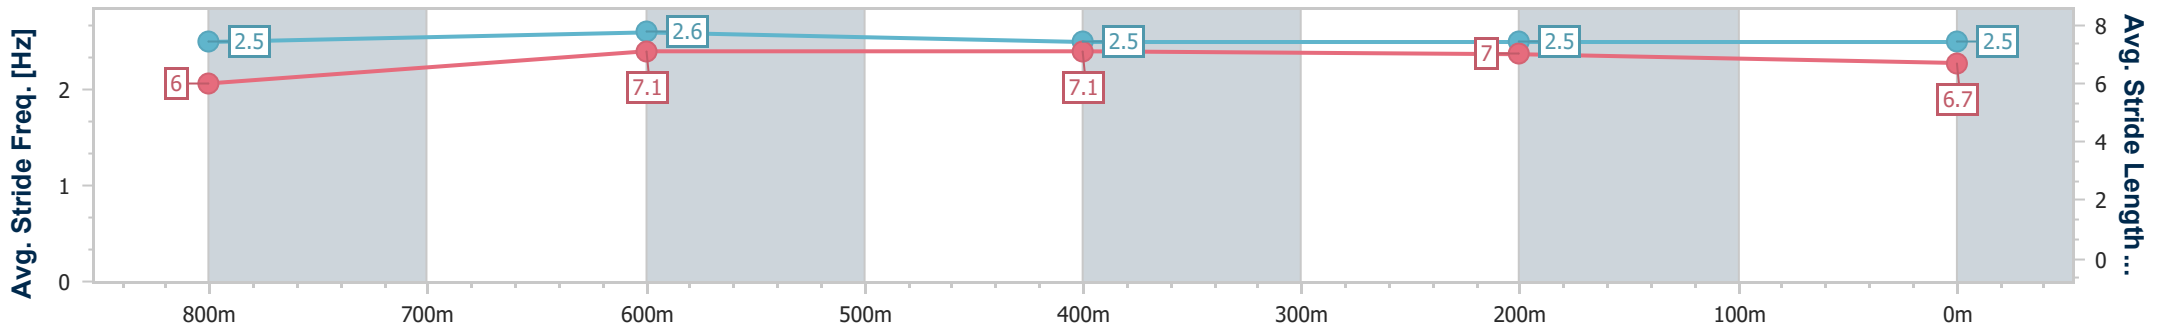

Eagle Farm QLD Professional

Race 4: LADBROKES DALRELLO STAKES - 1000m

29 April 2023 - 13:13

Track Rating: Good 4, Weather: Fine, Rail Position: +5m Entire Course

BRISBANE RACING CLUB

Section	Overall	800m	600m	400m	200m
Section Times	0:58.91 [8] (0:13.11)	0:45.80 [3] (0:11.03)	0:34.77 [4] (0:11.46)	0:23.31 [6] (0:11.17)	0:12.14 [8] (0:12.14)
Average Speed [km/h]	55.4	66.5	64.3	64.5	59.3
Top Speed [km/h]	69.4	69.1	65.7	65.7	61.5
Avg. Dist. to Rail [m]	5.4	4.4	4.5	5.5	5.1
Avg. Stride Freq. [Hz]	2.5	2.6	2.5	2.5	2.5
Avg. Stride Length [m]	6.0	7.1	7.1	7.0	6.7

- [ ] Ranking at each section and finish
- .-.- No data available at this section
- NA No data available