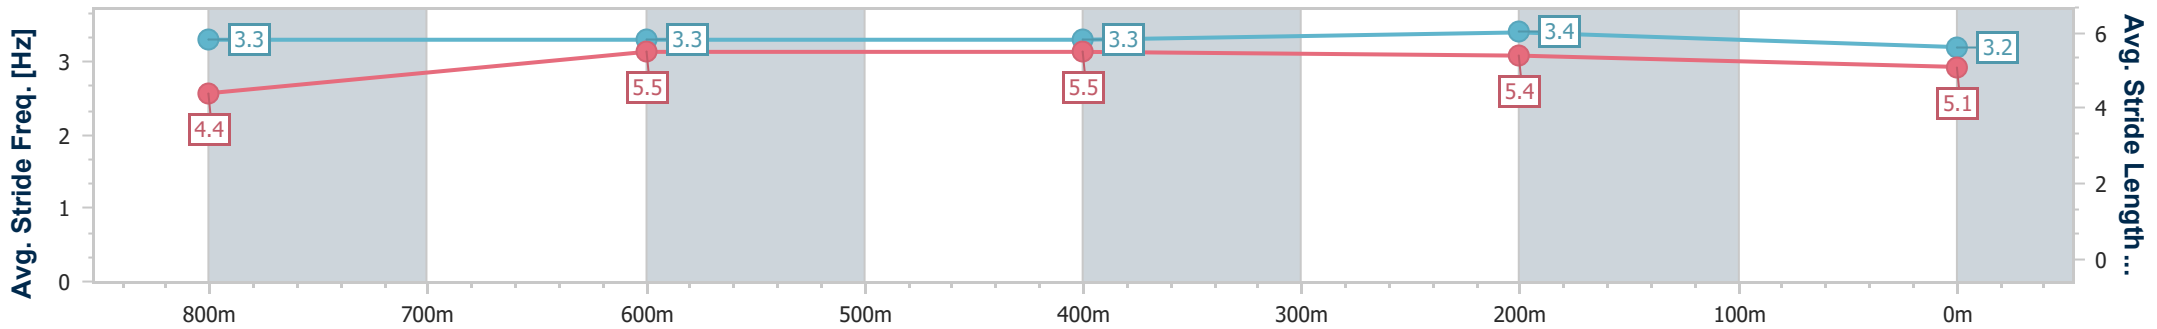

### Eagle Farm QLD Professional

Race 4: LADBROKES DALRELLO STAKES - 1000m

29 April 2023 - 13:13

Track Rating: Good 4, Weather: Fine, Rail Position: +5m Entire Course

BRISBANE RACING CLUB

Section	Overall	800m	600m	400m	200m
Section Times	0:58.69 [4] (0:13.68)	0:45.01 [8] (0:10.66)	0:34.35 [7] (0:11.05)	0:23.30 [3] (0:11.06)	0:12.24 [4] (0:12.24)
Average Speed [km/h]	53.0	66.9	64.2	65.1	58.9
Top Speed [km/h]	71.6	71.8	65.4	66.3	62.6
Avg. Dist. to Rail [m]	7.0	1.9	2.7	1.0	2.5
Avg. Stride Freq. [Hz]	3.3	3.3	3.3	3.4	3.2
Avg. Stride Length [m]	4.4	5.5	5.5	5.4	5.1