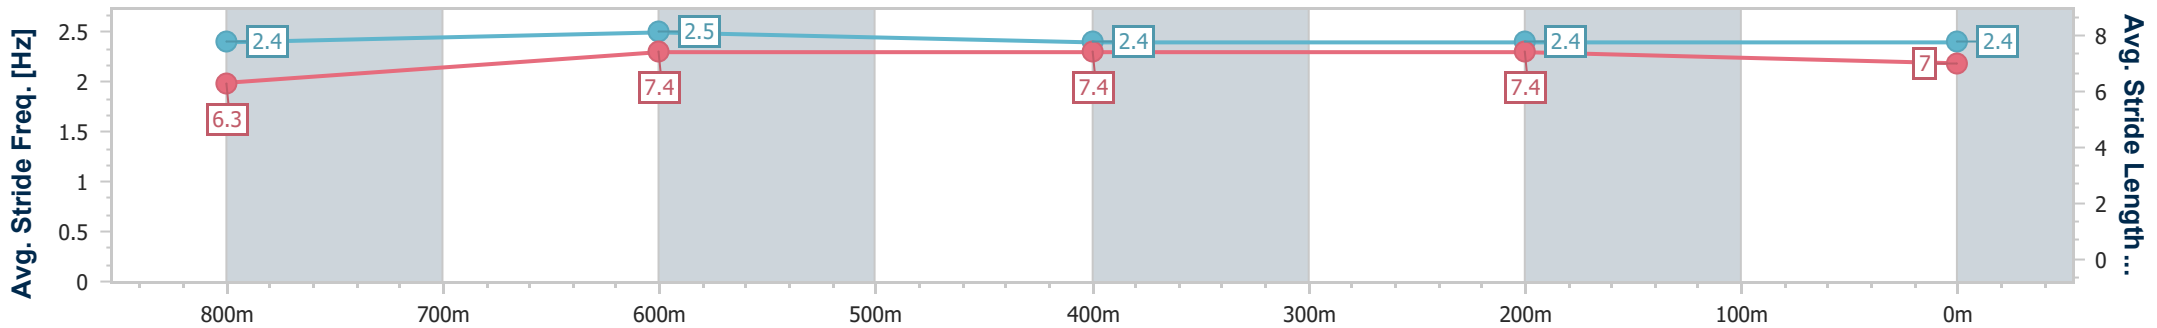

Eagle Farm QLD Professional

Race 4: LADBROKES DALRELLO STAKES - 1000m

29 April 2023 - 13:13

Track Rating: Good 4, Weather: Fine, Rail Position: +5m Entire Course

BRISBANE RACING CLUB

Section	Overall	800m	600m	400m	200m
Section Times	0:58.45 [2] (0:13.00)	0:45.45 [2] (0:11.01)	0:34.44 [2] (0:11.26)	0:23.18 [2] (0:11.09)	0:12.09 [1] (0:12.09)
Average Speed [km/h]	55.4	65.7	63.8	65.0	59.5
Top Speed [km/h]	68.0	67.6	65.5	66.0	62.3
Avg. Dist. to Rail [m]	1.2	1.2	0.7	0.4	0.7
Avg. Stride Freq. [Hz]	2.4	2.5	2.4	2.4	2.4
Avg. Stride Length [m]	6.3	7.4	7.4	7.4	7.0