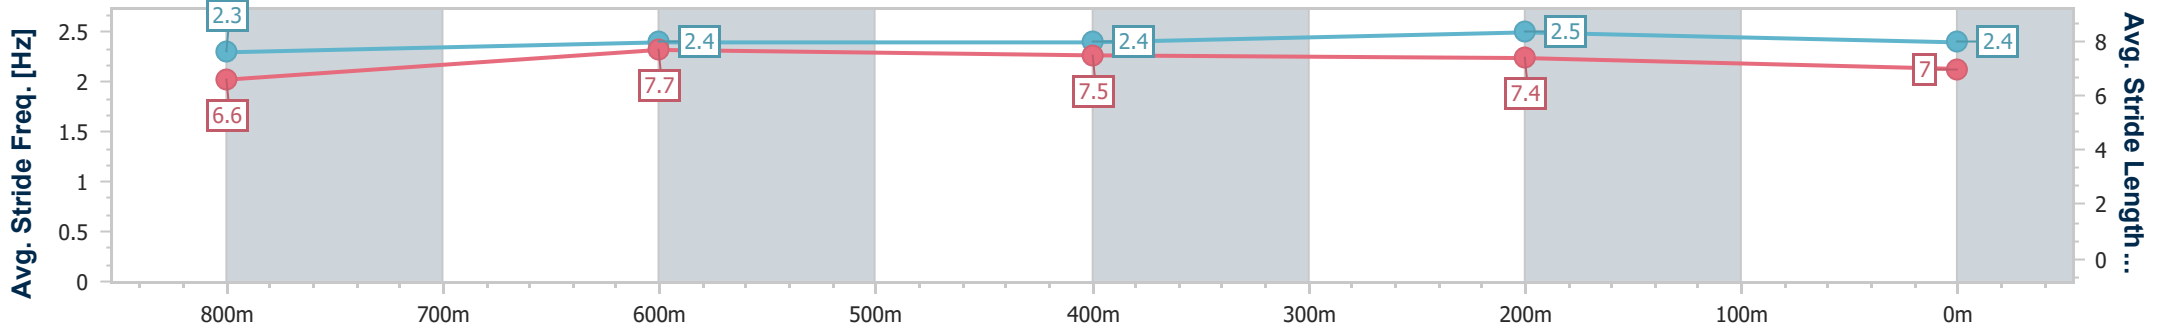

### Eagle Farm QLD Professional

Race 4: LADBROKES DALRELLO STAKES - 1000m

29 April 2023 - 13:13

Track Rating: Good 4, Weather: Fine, Rail Position: +5m Entire Course

BRISBANE RACING CLUB

Section	Overall	800m	600m	400m	200m
Section Times	0:58.17 [1] (0:13.16)	0:45.01 [4] (0:10.96)	0:34.05 [3] (0:11.29)	0:22.76 [4] (0:10.98)	0:11.78 [2] (0:11.78)
Average Speed [km/h]	54.7	65.7	63.8	65.6	61.1
Top Speed [km/h]	69.0	67.9	65.2	67.6	65.7
Avg. Dist. to Rail [m]	2.0	0.3	0.4	4.2	3.8
Avg. Stride Freq. [Hz]	2.3	2.4	2.4	2.5	2.4
Avg. Stride Length [m]	6.6	7.7	7.5	7.4	7.0

- [ ] Ranking at each section and finish
- .-.- No data available at this section
- NA No data available

Horse/Jockey Name	She's A Rogue
Final Rank	2
Fastest Section Time (Section)	0:11.01 (800m)
Top Speed [km/h] (Section)	68.0 (Overall)
Race State	Finished