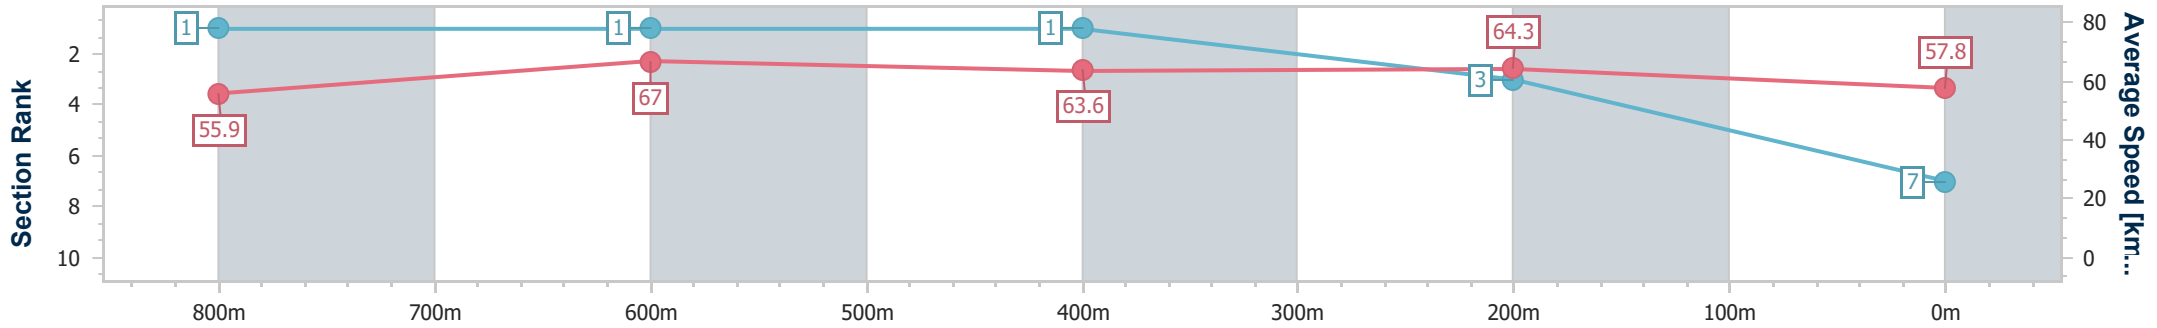

- [ ] Ranking at each section and finish
- .-.- No data available at this section
- NA No data available

Horse/Jockey Name	Line Of Law
Final Rank	7
Fastest Section Time (Section)	0:10.80 (800m)
Top Speed [km/h] (Section)	70.2 (Overall)
Race State	Finished

### Eagle Farm QLD Professional

Race 4: LADBROKES DALRELLO STAKES - 1000m

29 April 2023 - 13:13

Track Rating: Good 4, Weather: Fine, Rail Position: +5m Entire Course

BRISBANE RACING CLUB

Section	Overall	800m	600m	400m	200m
Section Times	0:58.88 [7] (0:12.95)	0:45.93 [1] (0:10.80)	0:35.13 [1] (0:11.47)	0:23.66 [1] (0:11.21)	0:12.45 [3] (0:12.45)
Average Speed [km/h]	55.9	67.0	63.6	64.3	57.8
Top Speed [km/h]	70.2	68.6	65.6	65.5	60.7
Avg. Dist. to Rail [m]	3.5	1.2	2.7	3.8	2.2
Avg. Stride Freq. [Hz]	2.5	2.5	2.4	2.5	2.4
Avg. Stride Length [m]	6.3	7.3	7.2	7.1	6.7