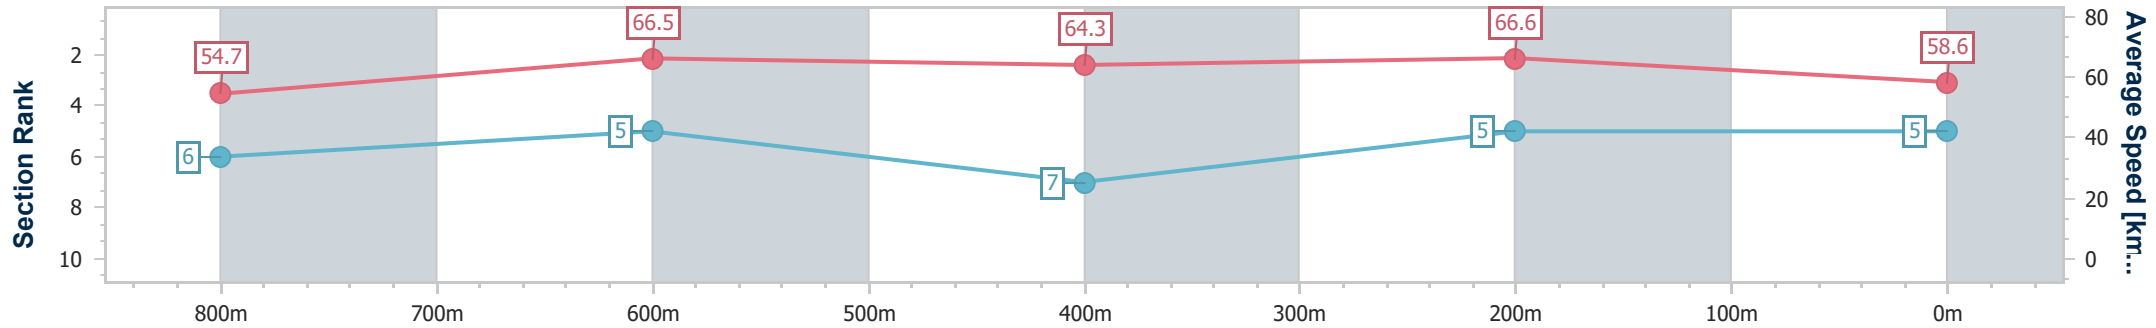

Eagle Farm QLD Professional

Race 4: LADBROKES DALRELLO STAKES - 1000m

29 April 2023 - 13:13

Track Rating: Good 4, Weather: Fine, Rail Position: +5m Entire Course

BRISBANE RACING CLUB

Section	Overall	800m	600m	400m	200m
Section Times	0:58.74 [5] (0:13.33)	0:45.41 [6] (0:10.99)	0:34.42 [5] (0:11.34)	0:23.08 [7] (0:10.80)	0:12.28 [5] (0:12.28)
Average Speed [km/h]	54.7	66.5	64.3	66.6	58.6
Top Speed [km/h]	68.5	68.5	66.0	68.2	64.6
Avg. Dist. to Rail [m]	7.5	2.9	2.9	4.8	5.5
Avg. Stride Freq. [Hz]	2.4	2.4	2.3	2.5	2.4
Avg. Stride Length [m]	6.4	7.8	7.6	7.3	6.7

- [ ] Ranking at each section and finish
- .-.- No data available at this section
- NA No data available

Horse/Jockey Name	Szabo
Final Rank	6
Fastest Section Time (Section)	0:10.99 (800m)
Top Speed [km/h] (Section)	68.0 (Overall)
Race State	Finished