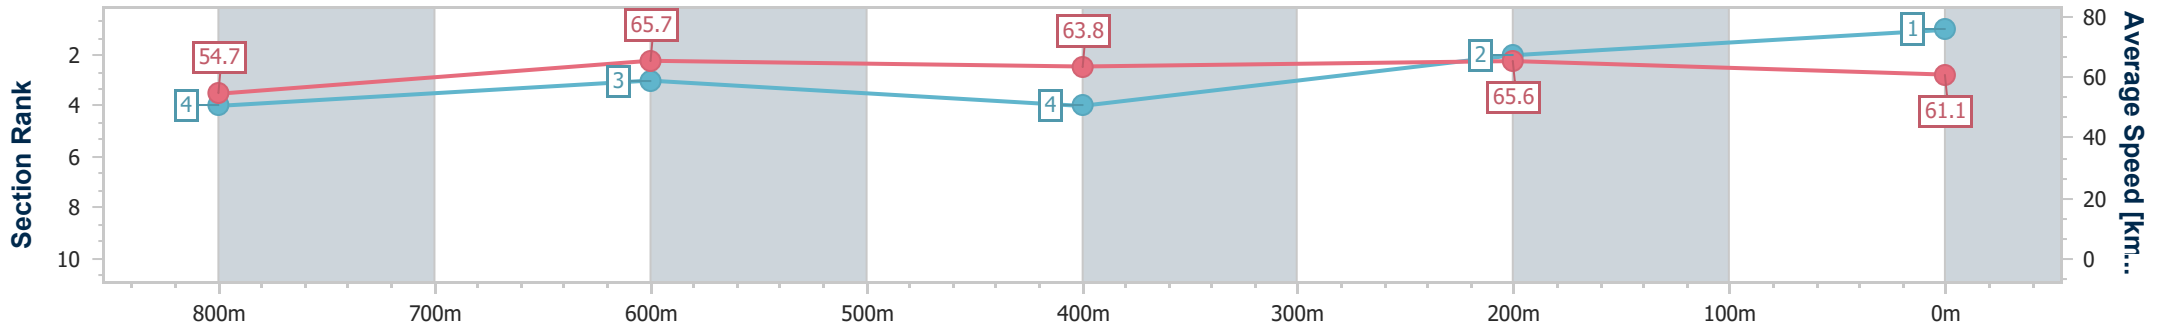

### Eagle Farm QLD Professional

Race 4: LADBROKES DALRELLO STAKES - 1000m

29 April 2023 - 13:13

Track Rating: Good 4, Weather: Fine, Rail Position: +5m Entire Course

BRISBANE RACING CLUB

Section	Overall	800m	600m	400m	200m
Section Times	0:58.17 [1] (0:13.16)	0:45.01 [4] (0:10.96)	0:34.05 [3] (0:11.29)	0:22.76 [4] (0:10.98)	0:11.78 [2] (0:11.78)
Average Speed [km/h]	54.7	65.7	63.8	65.6	61.1
Top Speed [km/h]	69.0	67.9	65.2	67.6	65.7
Avg. Dist. to Rail [m]	2.0	0.3	0.4	4.2	3.8
Avg. Stride Freq. [Hz]	2.3	2.4	2.4	2.5	2.4
Avg. Stride Length [m]	6.6	7.7	7.5	7.4	7.0

- [ ] Ranking at each section and finish
- .-.- No data available at this section
- NA No data available

Horse/Jockey Name	She's A Rogue
Final Rank	2
Fastest Section Time (Section)	0:11.01 (800m)
Top Speed [km/h] (Section)	68.0 (Overall)
Race State	Finished