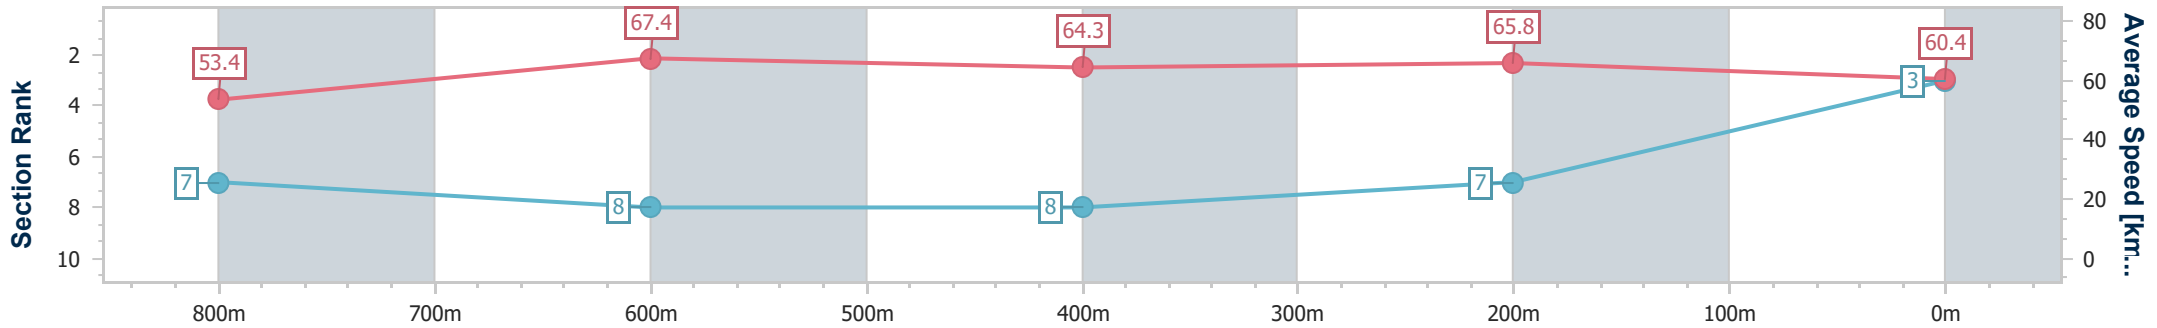

### Eagle Farm QLD Professional

Race 4: LADBROKES DALRELLO STAKES - 1000m

29 April 2023 - 13:13

Track Rating: Good 4, Weather: Fine, Rail Position: +5m Entire Course

BRISBANE RACING CLUB

Section	Overall	800m	600m	400m	200m
Section Times	0:58.56 [3] (0:13.61)	0:44.95 [7] (0:10.74)	0:34.21 [8] (0:11.35)	0:22.86 [8] (0:10.93)	0:11.93 [7] (0:11.93)
Average Speed [km/h]	53.4	67.4	64.3	65.8	60.4
Top Speed [km/h]	69.3	68.7	66.5	66.8	64.5
Avg. Dist. to Rail [m]	7.1	1.1	2.7	6.6	5.8
Avg. Stride Freq. [Hz]	2.3	2.5	2.4	2.5	2.4
Avg. Stride Length [m]	6.4	7.6	7.5	7.2	6.9

- [ ] Ranking at each section and finish
- .-.- No data available at this section
- NA No data available

Horse/Jockey Name	Party For Two
Final Rank	4
Fastest Section Time (Section)	0:10.66 (800m)
Top Speed [km/h] (Section)	71.8 (800m)
Race State	Finished