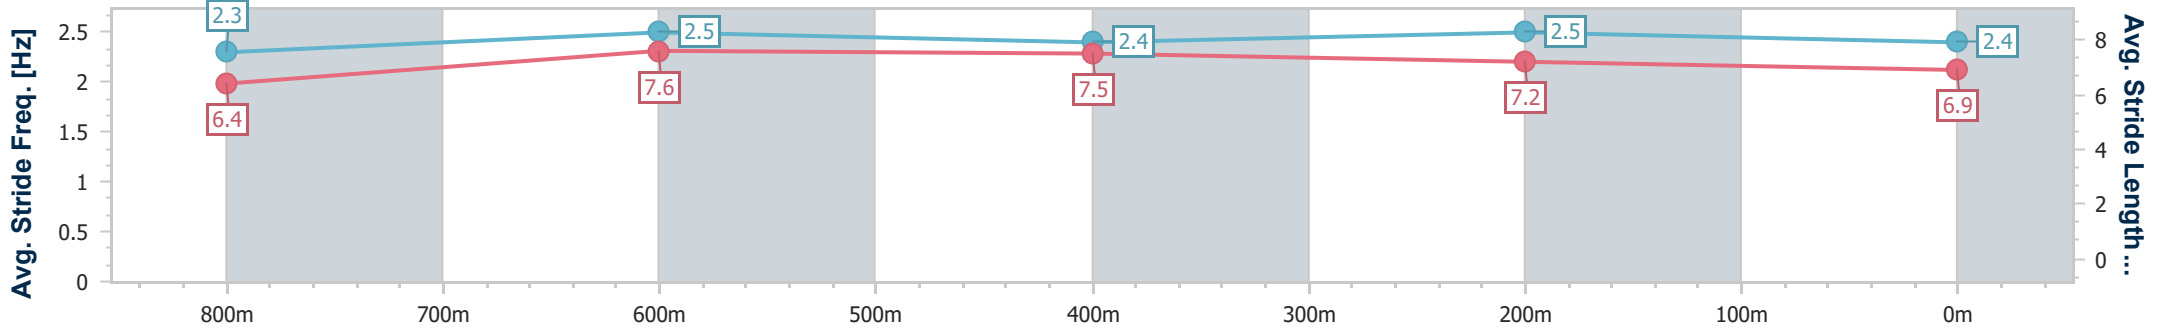

### Eagle Farm QLD Professional

Race 4: LADBROKES DALRELLO STAKES - 1000m

29 April 2023 - 13:13

Track Rating: Good 4, Weather: Fine, Rail Position: +5m Entire Course

BRISBANE RACING CLUB

Section	Overall	800m	600m	400m	200m
Section Times	0:58.56 [3] (0:13.61)	0:44.95 [7] (0:10.74)	0:34.21 [8] (0:11.35)	0:22.86 [8] (0:10.93)	0:11.93 [7] (0:11.93)
Average Speed [km/h]	53.4	67.4	64.3	65.8	60.4
Top Speed [km/h]	69.3	68.7	66.5	66.8	64.5
Avg. Dist. to Rail [m]	7.1	1.1	2.7	6.6	5.8
Avg. Stride Freq. [Hz]	2.3	2.5	2.4	2.5	2.4
Avg. Stride Length [m]	6.4	7.6	7.5	7.2	6.9

- [ ] Ranking at each section and finish
- .-.- No data available at this section
- NA No data available

Horse/Jockey Name	Party For Two
Final Rank	4
Fastest Section Time (Section)	0:10.66 (800m)
Top Speed [km/h] (Section)	71.8 (800m)
Race State	Finished