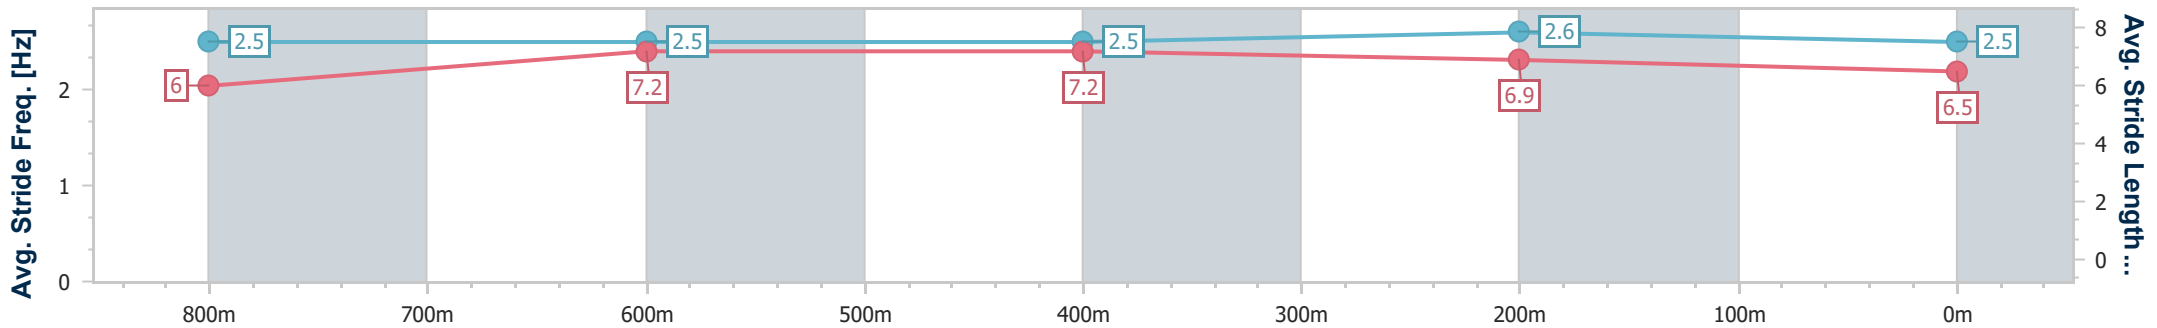

Eagle Farm QLD Professional

Race 4: LADBROKES DALRELLO STAKES - 1000m

29 April 2023 - 13:13

Track Rating: Good 4, Weather: Fine, Rail Position: +5m Entire Course

BRISBANE RACING CLUB

Section	Overall	800m	600m	400m	200m
Section Times	0:58.81 [6] (0:13.33)	0:45.48 [5] (0:10.99)	0:34.49 [6] (0:11.25)	0:23.24 [5] (0:11.01)	0:12.23 [6] (0:12.23)
Average Speed [km/h]	54.4	65.7	63.9	65.3	58.9
Top Speed [km/h]	68.0	68.0	66.1	66.8	62.3
Avg. Dist. to Rail [m]	5.7	0.6	0.3	0.4	0.6
Avg. Stride Freq. [Hz]	2.5	2.5	2.5	2.6	2.5
Avg. Stride Length [m]	6.0	7.2	7.2	6.9	6.5

- [ ] Ranking at each section and finish
- .-.- No data available at this section
- NA No data available

Horse/Jockey Name	Line Of Law
Final Rank	7
Fastest Section Time (Section)	0:10.80 (800m)
Top Speed [km/h] (Section)	70.2 (Overall)
Race State	Finished