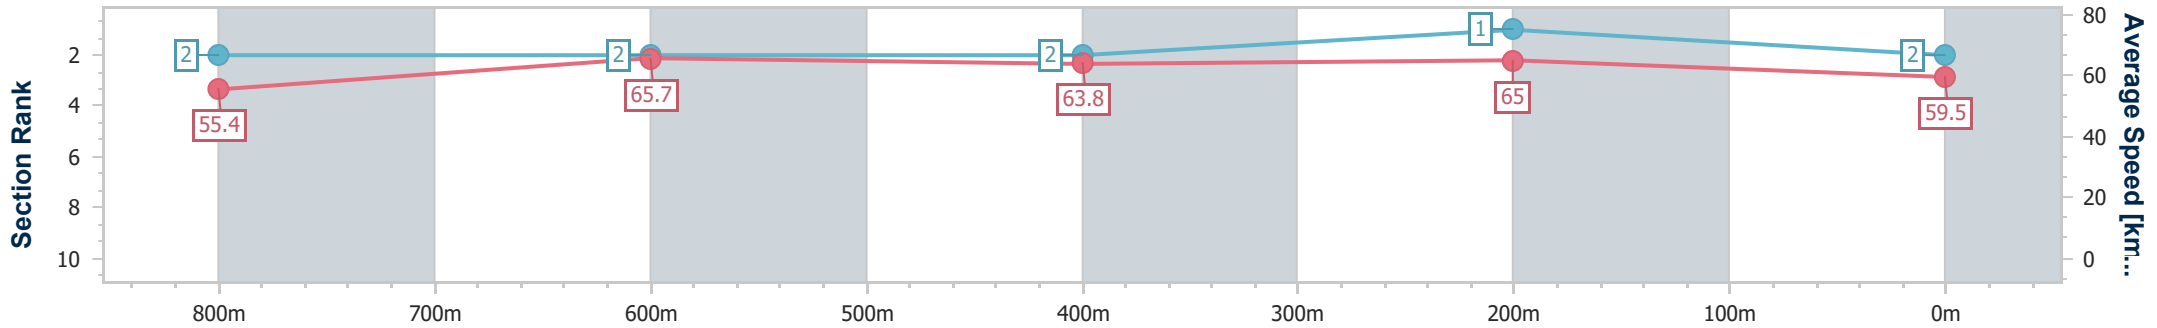

Eagle Farm QLD Professional

Race 4: LADBROKES DALRELLO STAKES - 1000m

29 April 2023 - 13:13

Track Rating: Good 4, Weather: Fine, Rail Position: +5m Entire Course

BRISBANE RACING CLUB

Section	Overall	800m	600m	400m	200m
Section Times	0:58.45 [2] (0:13.00)	0:45.45 [2] (0:11.01)	0:34.44 [2] (0:11.26)	0:23.18 [2] (0:11.09)	0:12.09 [1] (0:12.09)
Average Speed [km/h]	55.4	65.7	63.8	65.0	59.5
Top Speed [km/h]	68.0	67.6	65.5	66.0	62.3
Avg. Dist. to Rail [m]	1.2	1.2	0.7	0.4	0.7
Avg. Stride Freq. [Hz]	2.4	2.5	2.4	2.4	2.4
Avg. Stride Length [m]	6.3	7.4	7.4	7.4	7.0