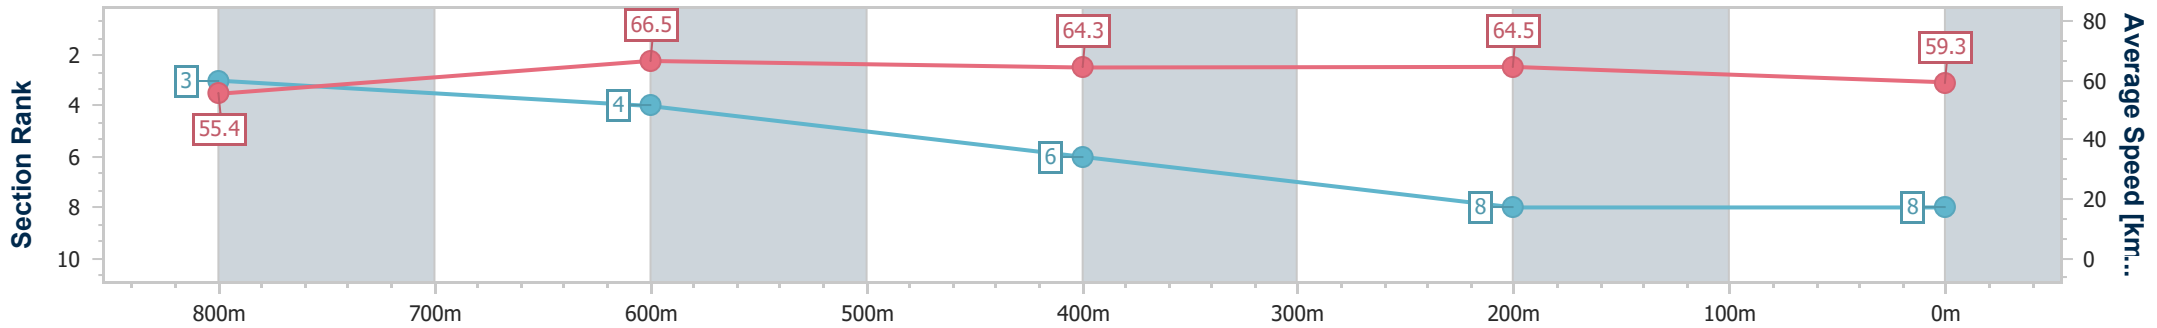

Eagle Farm QLD Professional

Race 4: LADBROKES DALRELLO STAKES - 1000m

29 April 2023 - 13:13

Track Rating: Good 4, Weather: Fine, Rail Position: +5m Entire Course

BRISBANE RACING CLUB

Section	Overall	800m	600m	400m	200m
Section Times	0:58.91 [8] (0:13.11)	0:45.80 [3] (0:11.03)	0:34.77 [4] (0:11.46)	0:23.31 [6] (0:11.17)	0:12.14 [8] (0:12.14)
Average Speed [km/h]	55.4	66.5	64.3	64.5	59.3
Top Speed [km/h]	69.4	69.1	65.7	65.7	61.5
Avg. Dist. to Rail [m]	5.4	4.4	4.5	5.5	5.1
Avg. Stride Freq. [Hz]	2.5	2.6	2.5	2.5	2.5
Avg. Stride Length [m]	6.0	7.1	7.1	7.0	6.7

- [ ] Ranking at each section and finish
- .-.- No data available at this section
- NA No data available