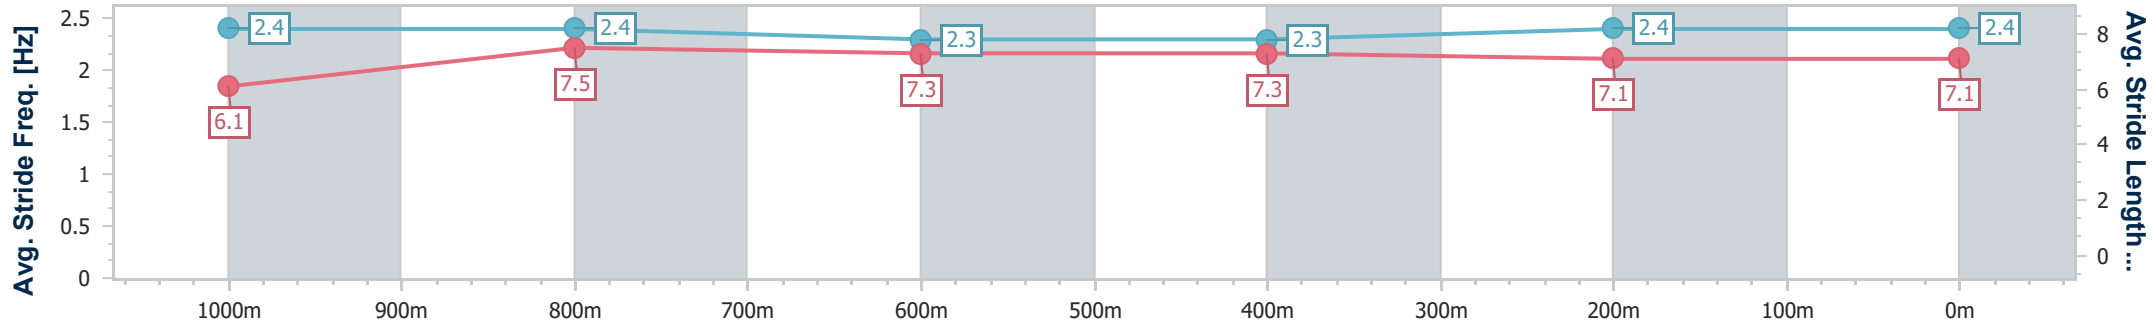

Horse/Jockey Name	Doomani
Final Rank	4
Fastest Section Time (Section)	0:11.14 (1000m)
Top Speed [km/h] (Section)	65.6 (1000m)
Race State	Finished

Ipswich QLD Professional
Race 8: VOLUNTEER STAKES BENCHMARK 68 Handicap - 1200m

01 May 2023 - 16:45

Track Rating: Soft 6, Weather: Fine, Rail Position: True

Section	Overall	1000m	800m	600m	400m	200m
Section Times	1:12.13 [4] (0:14.10)	0:58.03 [5] (0:11.14)	0:46.89 [4] (0:11.60)	0:35.29 [4] (0:11.77)	0:23.52 [4] (0:11.57)	0:11.95 [5] (0:11.95)
Average Speed [km/h]	51.1	64.2	61.3	60.5	61.9	60.3
Top Speed [km/h]	65.1	65.6	62.5	62.4	62.7	61.6
Avg. Dist. to Rail [m]	1.4	2.3	3.0	2.3	1.1	1.7
Avg. Stride Freq. [Hz]	2.4	2.4	2.3	2.3	2.4	2.4
Avg. Stride Length [m]	6.1	7.5	7.3	7.3	7.1	7.1

- [ ] Ranking at each section and finish
- -.-.- No data available at this section
- NA No data available