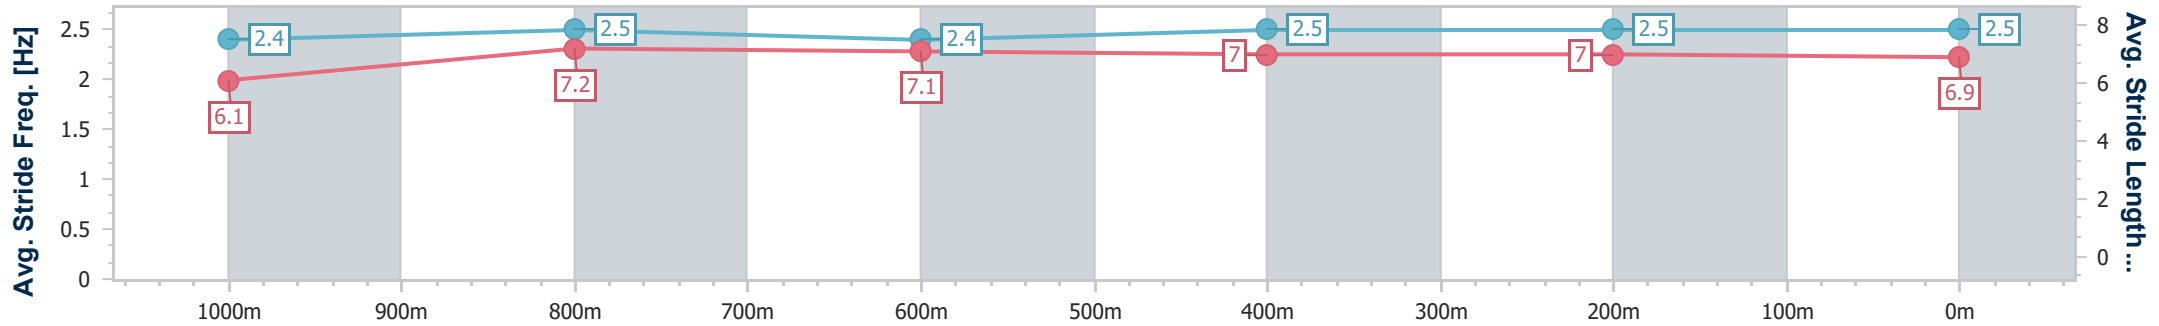

Horse/Jockey Name	Kosciusko
Final Rank	1
Fastest Section Time (Section)	0:11.13 (1000m)
Top Speed [km/h] (Section)	66.7 (1000m)
Race State	Finished

Ipswich QLD Professional
Race 8: VOLUNTEER STAKES BENCHMARK 68 Handicap - 1200m

01 May 2023 - 16:45

Track Rating: Soft 6, Weather: Fine, Rail Position: True

Section	Overall	1000m	800m	600m	400m	200m
Section Times	1:11.65 [1] (0:13.99)	0:57.66 [3] (0:11.13)	0:46.53 [3] (0:11.56)	0:34.97 [3] (0:11.60)	0:23.37 [3] (0:11.51)	0:11.86 [1] (0:11.86)
Average Speed [km/h]	51.5	64.7	62.0	61.6	62.9	60.7
Top Speed [km/h]	65.8	66.7	63.0	63.1	63.2	62.7
Avg. Dist. to Rail [m]	3.9	1.1	1.3	1.6	1.8	0.4
Avg. Stride Freq. [Hz]	2.4	2.5	2.4	2.5	2.5	2.5
Avg. Stride Length [m]	6.1	7.2	7.1	7.0	7.0	6.9

- [ ] Ranking at each section and finish
- -.-.- No data available at this section
- NA No data available