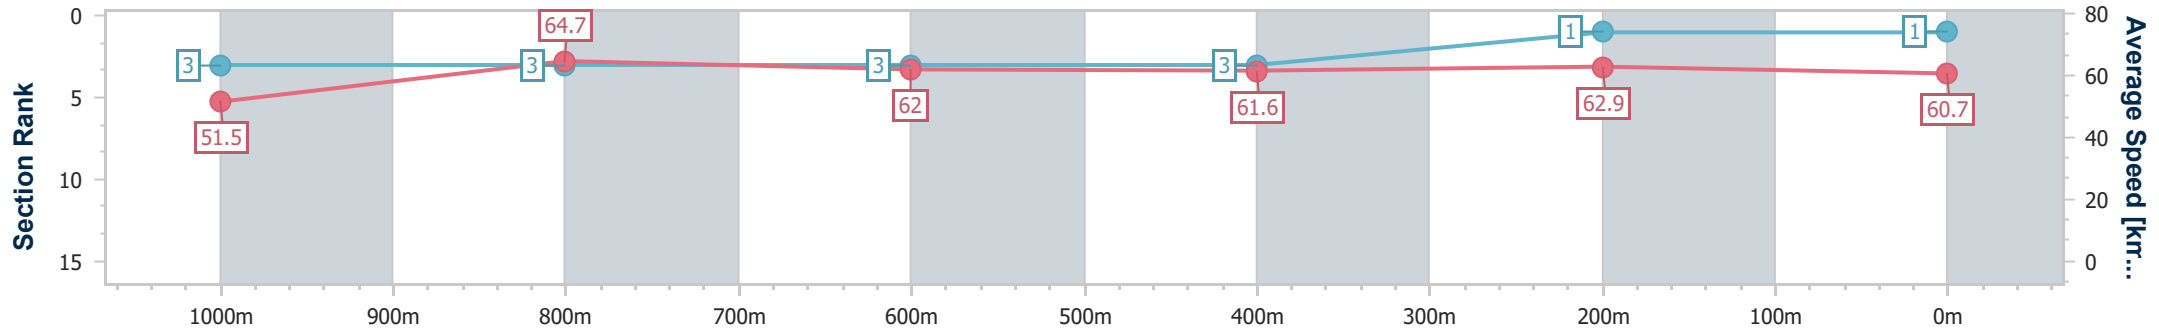

Horse/Jockey Name	Kosciusko
Final Rank	1
Fastest Section Time (Section)	0:11.13 (1000m)
Top Speed [km/h] (Section)	66.7 (1000m)
Race State	Finished

Ipswich QLD Professional
Race 8: VOLUNTEER STAKES BENCHMARK 68 Handicap - 1200m

01 May 2023 - 16:45

Track Rating: Soft 6, Weather: Fine, Rail Position: True

Section	Overall	1000m	800m	600m	400m	200m
Section Times	1:11.65 [1] (0:13.99)	0:57.66 [3] (0:11.13)	0:46.53 [3] (0:11.56)	0:34.97 [3] (0:11.60)	0:23.37 [3] (0:11.51)	0:11.86 [1] (0:11.86)
Average Speed [km/h]	51.5	64.7	62.0	61.6	62.9	60.7
Top Speed [km/h]	65.8	66.7	63.0	63.1	63.2	62.7
Avg. Dist. to Rail [m]	3.9	1.1	1.3	1.6	1.8	0.4
Avg. Stride Freq. [Hz]	2.4	2.5	2.4	2.5	2.5	2.5
Avg. Stride Length [m]	6.1	7.2	7.1	7.0	7.0	6.9

- [ ] Ranking at each section and finish
- -.-.- No data available at this section
- NA No data available