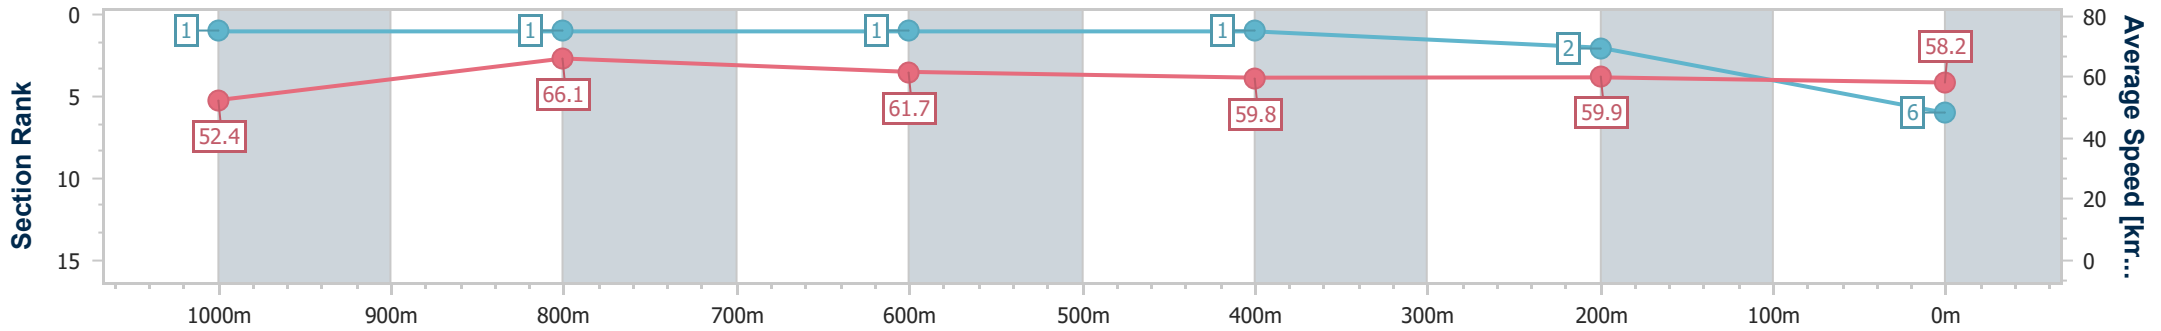

Horse/Jockey Name	Dratini
Final Rank	6
Fastest Section Time (Section)	0:10.85 (1000m)
Top Speed [km/h] (Section)	67.5 (1000m)
Race State	Finished

Ipswich QLD Professional
Race 8: VOLUNTEER STAKES BENCHMARK 68 Handicap - 1200m

01 May 2023 - 16:45

Track Rating: Soft 6, Weather: Fine, Rail Position: True

Section	Overall	1000m	800m	600m	400m	200m
Section Times	1:12.34 [6] (0:13.76)	0:58.58 [1] (0:10.85)	0:47.73 [1] (0:11.52)	0:36.21 [1] (0:11.88)	0:24.33 [1] (0:11.96)	0:12.37 [2] (0:12.37)
Average Speed [km/h]	52.4	66.1	61.7	59.8	59.9	58.2
Top Speed [km/h]	67.2	67.5	63.5	60.8	60.8	59.9
Avg. Dist. to Rail [m]	4.9	1.7	3.0	2.8	1.6	1.9
Avg. Stride Freq. [Hz]	2.5	2.5	2.4	2.4	2.5	2.4
Avg. Stride Length [m]	5.8	7.3	7.1	7.0	6.8	6.7

- [ ] Ranking at each section and finish
- -.-.- No data available at this section
- NA No data available