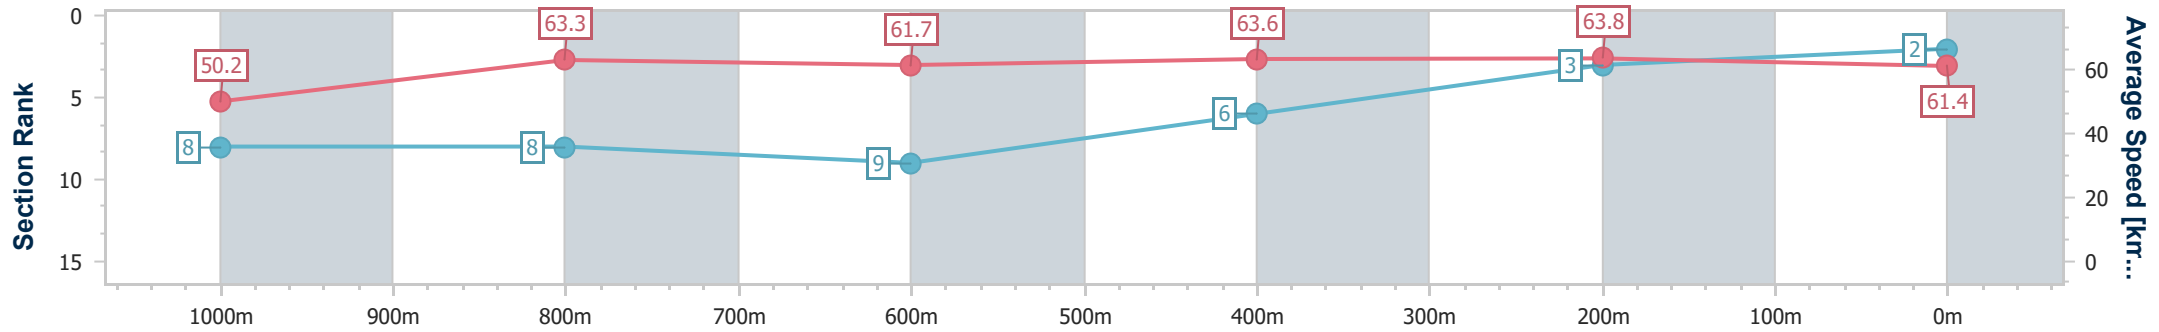

Horse/Jockey Name	Hakkai Maru
Final Rank	2
Fastest Section Time (Section)	0:11.32 (600m)
Top Speed [km/h] (Section)	64.9 (600m)
Race State	Finished

Ipswich QLD Professional
Race 8: VOLUNTEER STAKES BENCHMARK 68 Handicap - 1200m

01 May 2023 - 16:45

Track Rating: Soft 6, Weather: Fine, Rail Position: True

Section	Overall	1000m	800m	600m	400m	200m
Section Times	1:11.81 [2] (0:14.37)	0:57.44 [8] (0:11.40)	0:46.04 [8] (0:11.65)	0:34.39 [9] (0:11.32)	0:23.07 [6] (0:11.35)	0:11.72 [3] (0:11.72)
Average Speed [km/h]	50.2	63.3	61.7	63.6	63.8	61.4
Top Speed [km/h]	64.0	64.0	62.4	64.9	64.7	64.7
Avg. Dist. to Rail [m]	9.0	1.3	0.7	0.4	2.6	3.0
Avg. Stride Freq. [Hz]	2.3	2.4	2.4	2.4	2.5	2.4
Avg. Stride Length [m]	6.1	7.3	7.2	7.3	7.1	6.9

- [ ] Ranking at each section and finish
- -.-.- No data available at this section
- NA No data available