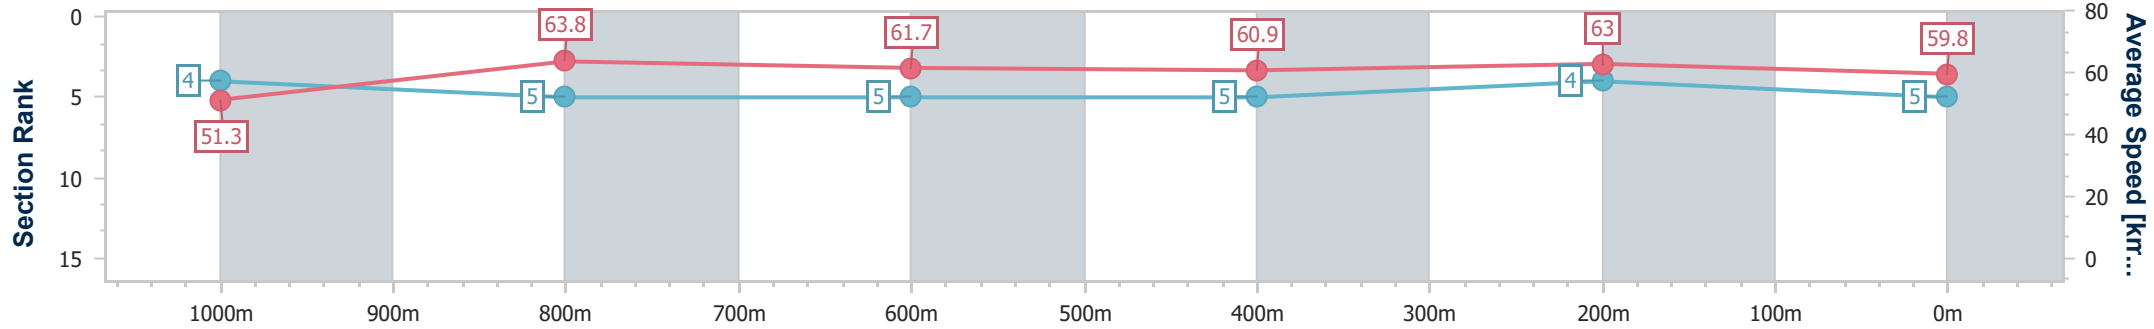

Horse/Jockey Name	Stoinka
Final Rank	5
Fastest Section Time (Section)	0:11.31 (1000m)
Top Speed [km/h] (Section)	66.1 (Overall)
Race State	Finished

Ipswich QLD Professional
Race 8: VOLUNTEER STAKES BENCHMARK 68 Handicap - 1200m

01 May 2023 - 16:45

Track Rating: Soft 6, Weather: Fine, Rail Position: True

Section	Overall	1000m	800m	600m	400m	200m
Section Times	1:12.15 [5] (0:14.05)	0:58.10 [4] (0:11.31)	0:46.79 [5] (0:11.62)	0:35.17 [5] (0:11.72)	0:23.45 [5] (0:11.44)	0:12.01 [4] (0:12.01)
Average Speed [km/h]	51.3	63.8	61.7	60.9	63.0	59.8
Top Speed [km/h]	66.1	66.1	63.0	62.4	64.4	62.3
Avg. Dist. to Rail [m]	6.4	1.7	1.3	1.7	1.3	2.8
Avg. Stride Freq. [Hz]	2.3	2.4	2.3	2.3	2.4	2.3
Avg. Stride Length [m]	6.2	7.5	7.4	7.3	7.4	7.2

- [ ] Ranking at each section and finish
- -.-.- No data available at this section
- NA No data available