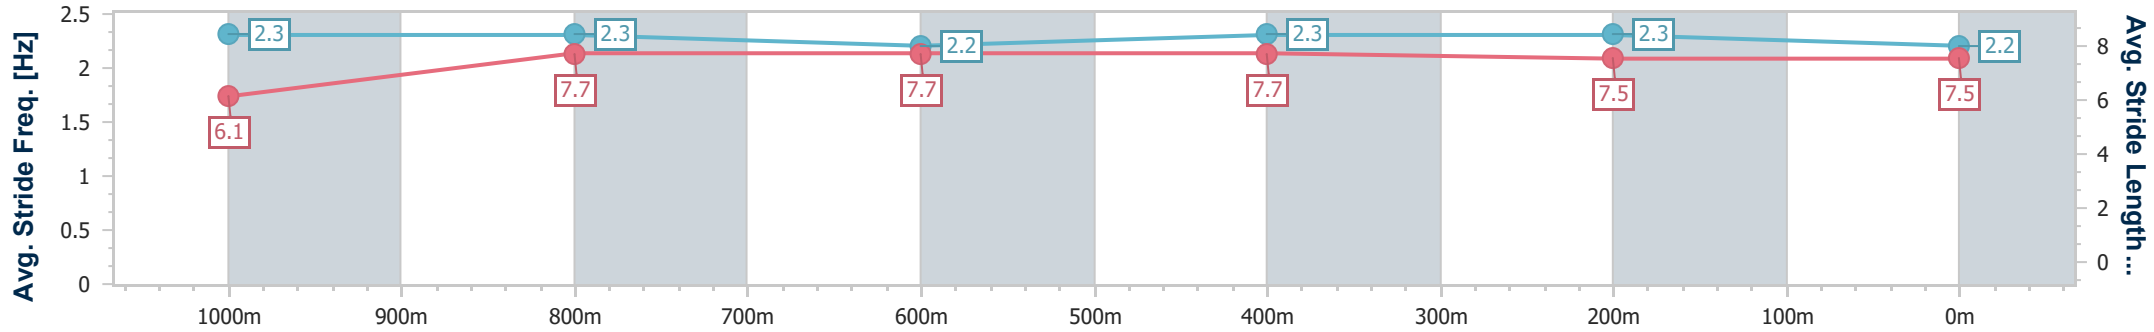

Horse/Jockey Name	Hail To The Chief
Final Rank	9
Fastest Section Time (Section)	0:11.31 (1000m)
Top Speed [km/h] (Section)	64.4 (1000m)
Race State	Finished

Ipswich QLD Professional
Race 8: VOLUNTEER STAKES BENCHMARK 68 Handicap - 1200m

01 May 2023 - 16:45

Track Rating: Soft 6, Weather: Fine, Rail Position: True

Section	Overall	1000m	800m	600m	400m	200m
Section Times	1:12.73 [9] (0:14.66)	0:58.07 [10] (0:11.31)	0:46.76 [10] (0:11.68)	0:35.08 [10] (0:11.37)	0:23.71 [9] (0:11.59)	0:12.12 [10] (0:12.12)
Average Speed [km/h]	49.2	63.6	61.2	63.3	62.5	59.4
Top Speed [km/h]	64.4	64.4	61.8	63.8	63.7	62.3
Avg. Dist. to Rail [m]	5.9	0.5	1.8	0.5	2.7	3.9
Avg. Stride Freq. [Hz]	2.3	2.3	2.2	2.3	2.3	2.2
Avg. Stride Length [m]	6.1	7.7	7.7	7.7	7.5	7.5

- [ ] Ranking at each section and finish
- -.-.- No data available at this section
- NA No data available