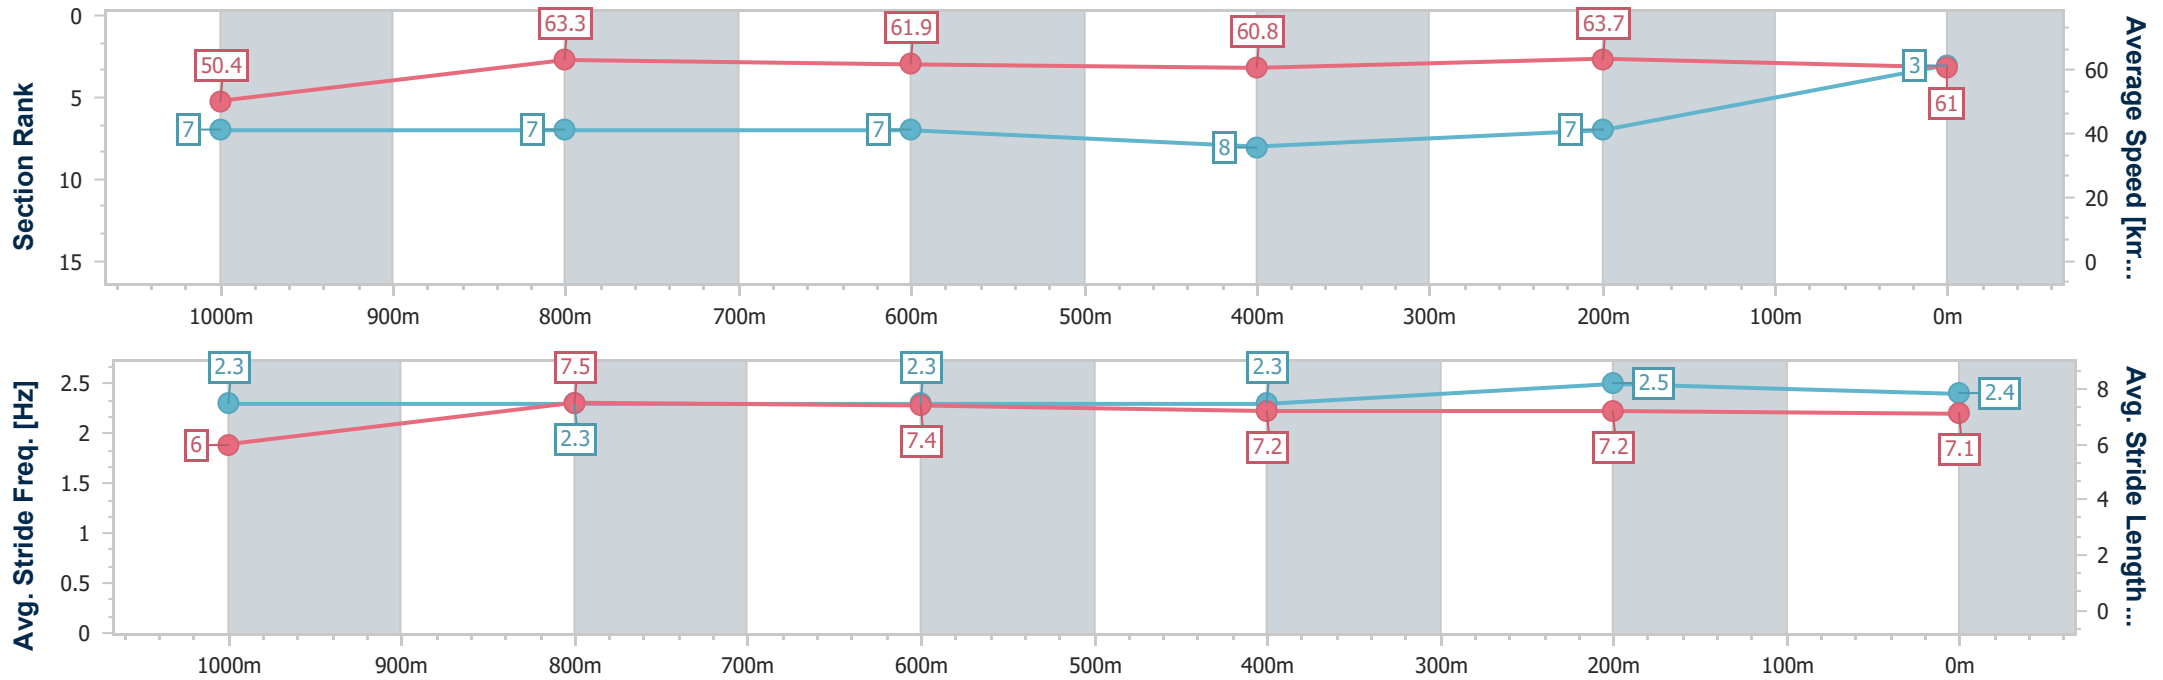

Horse/Jockey Name	Brocky
Final Rank	3
Fastest Section Time (Section)	0:11.29 (400m)
Top Speed [km/h] (Section)	65.4 (1000m)
Race State	Finished

Ipswich QLD Professional
Race 8: VOLUNTEER STAKES BENCHMARK 68 Handicap - 1200m

01 May 2023 - 16:45

Track Rating: Soft 6, Weather: Fine, Rail Position: True

Section	Overall	1000m	800m	600m	400m	200m
Section Times	1:12.10 [3] (0:14.30)	0:57.80 [7] (0:11.36)	0:46.44 [7] (0:11.59)	0:34.85 [7] (0:11.74)	0:23.11 [8] (0:11.29)	0:11.82 [7] (0:11.82)
Average Speed [km/h]	50.4	63.3	61.9	60.8	63.7	61.0
Top Speed [km/h]	65.3	65.4	63.0	62.9	64.9	63.7
Avg. Dist. to Rail [m]	4.4	0.6	1.4	2.0	0.6	0.4
Avg. Stride Freq. [Hz]	2.3	2.3	2.3	2.3	2.5	2.4
Avg. Stride Length [m]	6.0	7.5	7.4	7.2	7.2	7.1

- [ ] Ranking at each section and finish
- -.-.- No data available at this section
- NA No data available