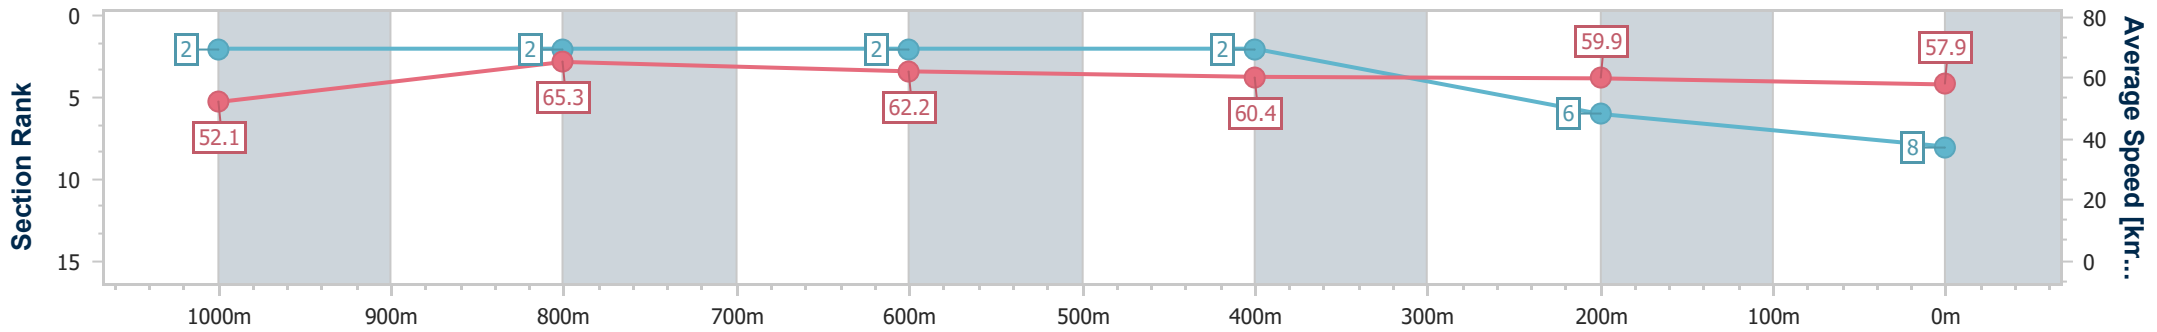

Horse/Jockey Name	Darceandermill
Final Rank	8
Fastest Section Time (Section)	0:11.01 (1000m)
Top Speed [km/h] (Section)	67.4 (Overall)
Race State	Finished

Ipswich QLD Professional
Race 8: VOLUNTEER STAKES BENCHMARK 68 Handicap - 1200m

01 May 2023 - 16:45

Track Rating: Soft 6, Weather: Fine, Rail Position: True

Section	Overall	1000m	800m	600m	400m	200m
Section Times	1:12.63 [8] (0:13.83)	0:58.80 [2] (0:11.01)	0:47.79 [2] (0:11.51)	0:36.28 [2] (0:11.83)	0:24.45 [2] (0:12.01)	0:12.44 [6] (0:12.44)
Average Speed [km/h]	52.1	65.3	62.2	60.4	59.9	57.9
Top Speed [km/h]	67.4	67.1	64.0	61.0	61.1	60.3
Avg. Dist. to Rail [m]	7.8	1.3	1.5	1.9	0.9	1.7
Avg. Stride Freq. [Hz]	2.4	2.4	2.4	2.3	2.3	2.3
Avg. Stride Length [m]	6.1	7.4	7.3	7.2	7.1	7.1

- [ ] Ranking at each section and finish
- -.-.- No data available at this section
- NA No data available