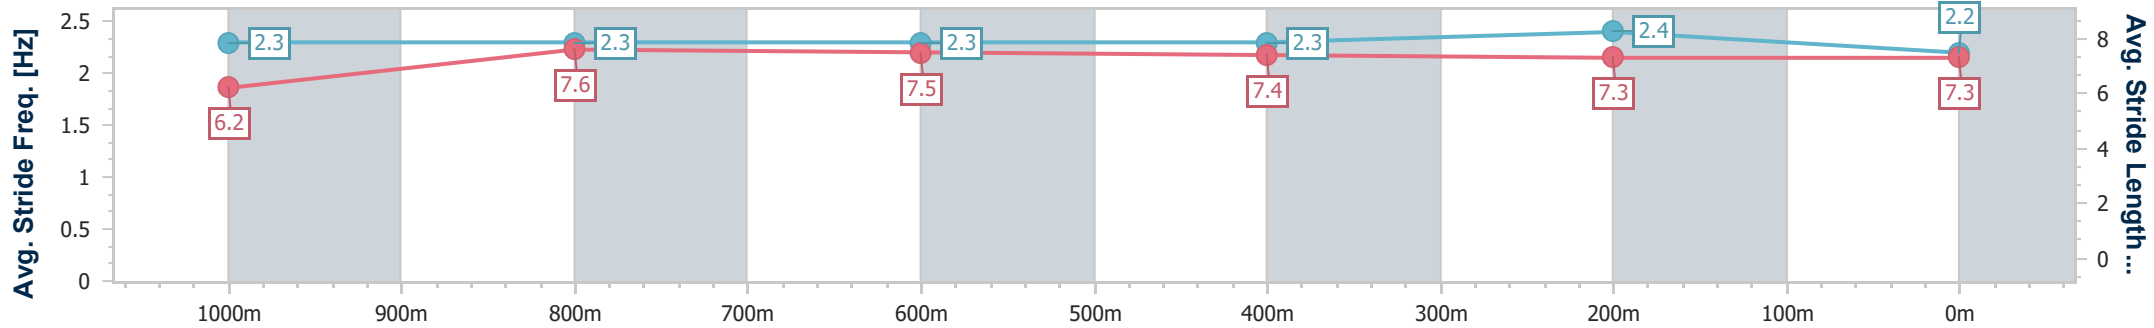

Ipswich QLD Professional  
 Race 8: VOLUNTEER STAKES BENCHMARK 68 Handicap - 1200m

01 May 2023 - 16:45

Track Rating: Soft 6, Weather: Fine, Rail Position: True

Section	Overall	1000m	800m	600m	400m	200m
Section Times	1:12.73 [9] (0:14.66)	0:58.07 [10] (0:11.31)	0:46.76 [10] (0:11.68)	0:35.08 [10] (0:11.37)	0:23.71 [9] (0:11.59)	0:12.12 [10] (0:12.12)
Average Speed [km/h]	49.2	63.6	61.2	63.3	62.5	59.4
Top Speed [km/h]	64.4	64.4	61.8	63.8	63.7	62.3
Avg. Dist. to Rail [m]	5.9	0.5	1.8	0.5	2.7	3.9
Avg. Stride Freq. [Hz]	2.3	2.3	2.2	2.3	2.3	2.2
Avg. Stride Length [m]	6.1	7.7	7.7	7.7	7.5	7.5

- [ ] Ranking at each section and finish
- .-.- No data available at this section
- NA No data available

Horse/Jockey Name	Sailing
Final Rank	10
Fastest Section Time (Section)	0:11.30 (1000m)
Top Speed [km/h] (Section)	65.3 (Overall)
Race State	Finished

Ipswich QLD Professional  
Race 8: VOLUNTEER STAKES BENCHMARK 68 Handicap - 1200m

01 May 2023 - 16:45

Track Rating: Soft 6, Weather: Fine, Rail Position: True

Section	Overall	1000m	800m	600m	400m	200m
Section Times	1:12.85 [10] (0:14.24)	0:58.61 [6] (0:11.30)	0:47.31 [6] (0:11.56)	0:35.75 [6] (0:11.77)	0:23.98 [7] (0:11.65)	0:12.33 [9] (0:12.33)
Average Speed [km/h]	50.6	63.5	61.6	60.5	61.5	58.4
Top Speed [km/h]	65.3	65.3	62.6	61.7	62.4	59.7
Avg. Dist. to Rail [m]	3.7	1.1	2.5	2.7	0.6	0.5
Avg. Stride Freq. [Hz]	2.3	2.3	2.3	2.3	2.4	2.2
Avg. Stride Length [m]	6.2	7.6	7.5	7.4	7.3	7.3

- [ ] Ranking at each section and finish
- .-.- No data available at this section
- NA No data available