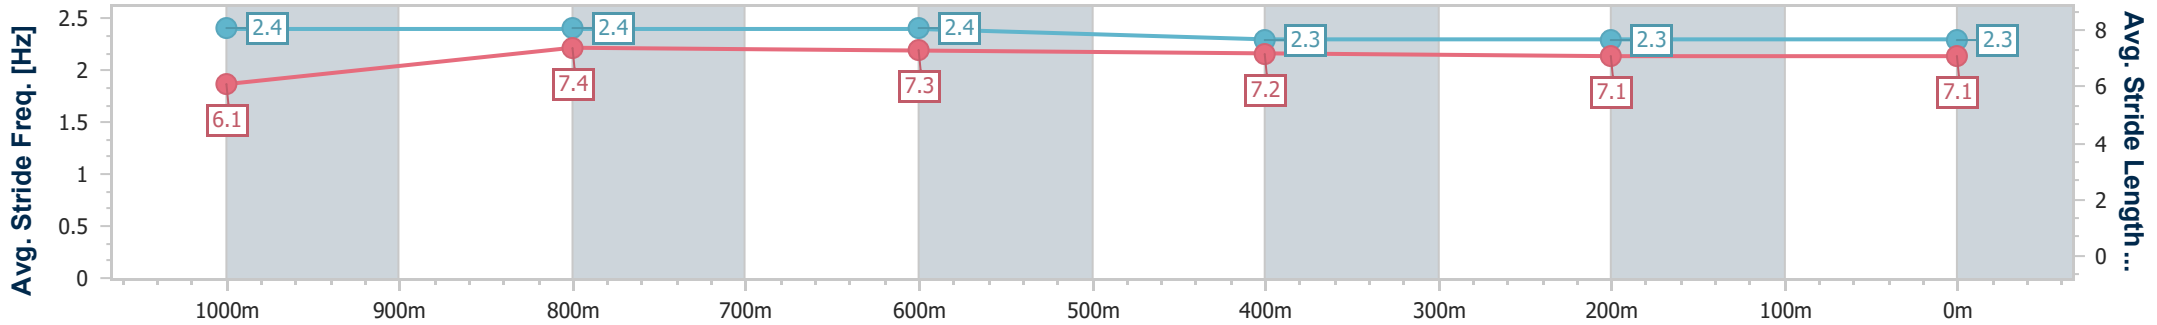

Horse/Jockey Name	Darceandermill
Final Rank	8
Fastest Section Time (Section)	0:11.01 (1000m)
Top Speed [km/h] (Section)	67.4 (Overall)
Race State	Finished

Ipswich QLD Professional
Race 8: VOLUNTEER STAKES BENCHMARK 68 Handicap - 1200m

01 May 2023 - 16:45

Track Rating: Soft 6, Weather: Fine, Rail Position: True

Section	Overall	1000m	800m	600m	400m	200m
Section Times	1:12.63 [8] (0:13.83)	0:58.80 [2] (0:11.01)	0:47.79 [2] (0:11.51)	0:36.28 [2] (0:11.83)	0:24.45 [2] (0:12.01)	0:12.44 [6] (0:12.44)
Average Speed [km/h]	52.1	65.3	62.2	60.4	59.9	57.9
Top Speed [km/h]	67.4	67.1	64.0	61.0	61.1	60.3
Avg. Dist. to Rail [m]	7.8	1.3	1.5	1.9	0.9	1.7
Avg. Stride Freq. [Hz]	2.4	2.4	2.4	2.3	2.3	2.3
Avg. Stride Length [m]	6.1	7.4	7.3	7.2	7.1	7.1

- [ ] Ranking at each section and finish
- -.-.- No data available at this section
- NA No data available