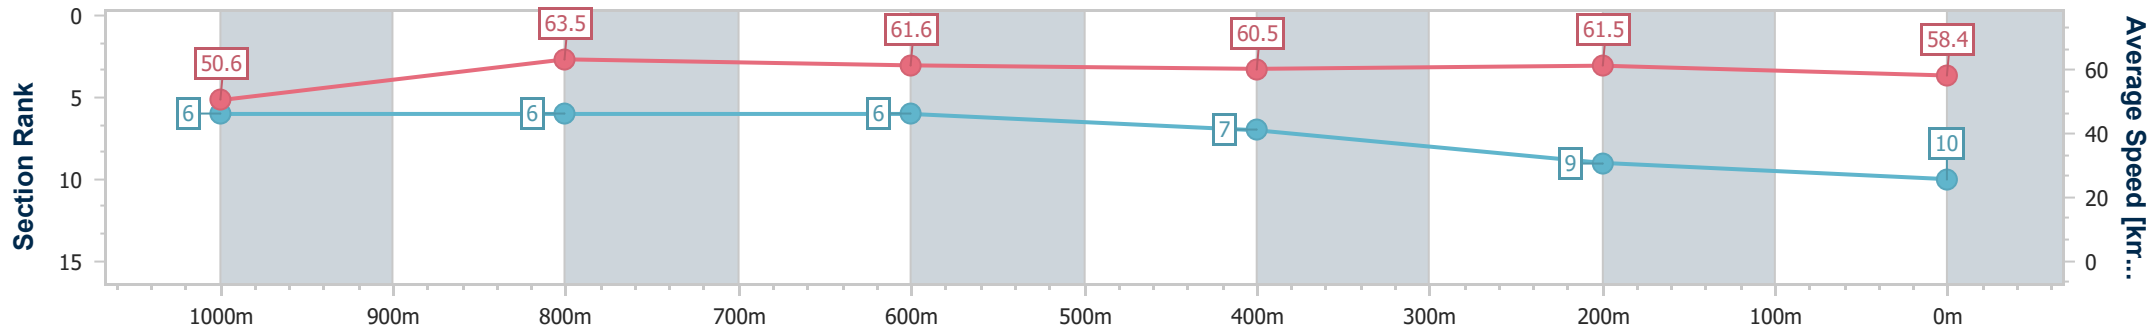

Horse/Jockey Name	Sailing
Final Rank	10
Fastest Section Time (Section)	0:11.30 (1000m)
Top Speed [km/h] (Section)	65.3 (Overall)
Race State	Finished

Ipswich QLD Professional
Race 8: VOLUNTEER STAKES BENCHMARK 68 Handicap - 1200m

01 May 2023 - 16:45

Track Rating: Soft 6, Weather: Fine, Rail Position: True

Section	Overall	1000m	800m	600m	400m	200m
Section Times	1:12.85 [10] (0:14.24)	0:58.61 [6] (0:11.30)	0:47.31 [6] (0:11.56)	0:35.75 [6] (0:11.77)	0:23.98 [7] (0:11.65)	0:12.33 [9] (0:12.33)
Average Speed [km/h]	50.6	63.5	61.6	60.5	61.5	58.4
Top Speed [km/h]	65.3	65.3	62.6	61.7	62.4	59.7
Avg. Dist. to Rail [m]	3.7	1.1	2.5	2.7	0.6	0.5
Avg. Stride Freq. [Hz]	2.3	2.3	2.3	2.3	2.4	2.2
Avg. Stride Length [m]	6.2	7.6	7.5	7.4	7.3	7.3

- [ ] Ranking at each section and finish
- -.-.- No data available at this section
- NA No data available