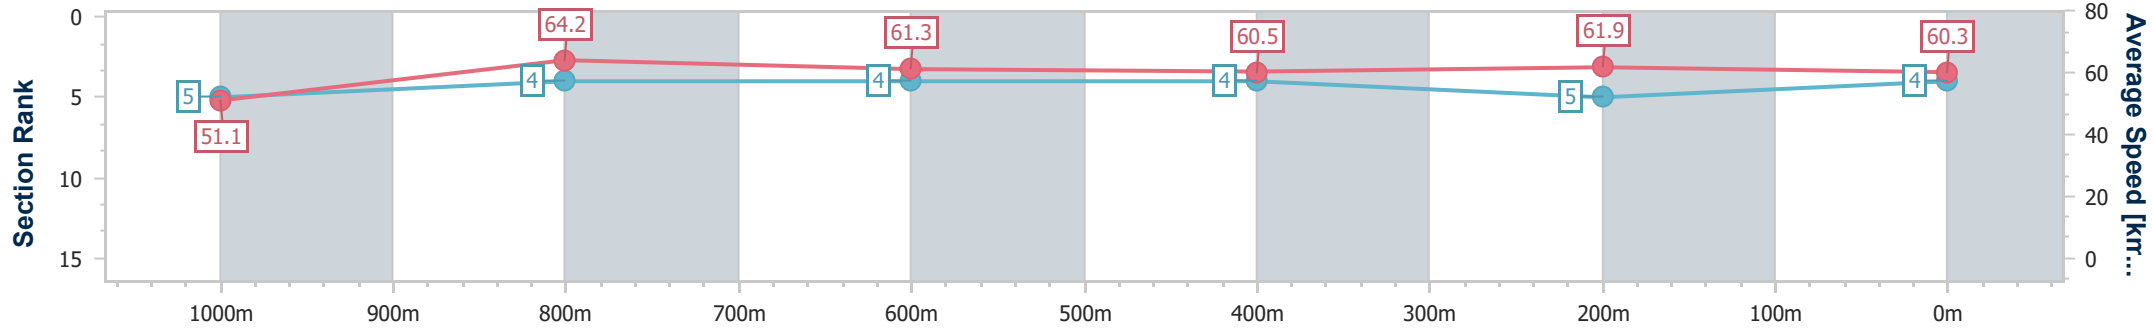

Horse/Jockey Name	Doomani
Final Rank	4
Fastest Section Time (Section)	0:11.14 (1000m)
Top Speed [km/h] (Section)	65.6 (1000m)
Race State	Finished

Ipswich QLD Professional
Race 8: VOLUNTEER STAKES BENCHMARK 68 Handicap - 1200m

01 May 2023 - 16:45

Track Rating: Soft 6, Weather: Fine, Rail Position: True

Section	Overall	1000m	800m	600m	400m	200m
Section Times	1:12.13 [4] (0:14.10)	0:58.03 [5] (0:11.14)	0:46.89 [4] (0:11.60)	0:35.29 [4] (0:11.77)	0:23.52 [4] (0:11.57)	0:11.95 [5] (0:11.95)
Average Speed [km/h]	51.1	64.2	61.3	60.5	61.9	60.3
Top Speed [km/h]	65.1	65.6	62.5	62.4	62.7	61.6
Avg. Dist. to Rail [m]	1.4	2.3	3.0	2.3	1.1	1.7
Avg. Stride Freq. [Hz]	2.4	2.4	2.3	2.3	2.4	2.4
Avg. Stride Length [m]	6.1	7.5	7.3	7.3	7.1	7.1

- [ ] Ranking at each section and finish
- -.-.- No data available at this section
- NA No data available