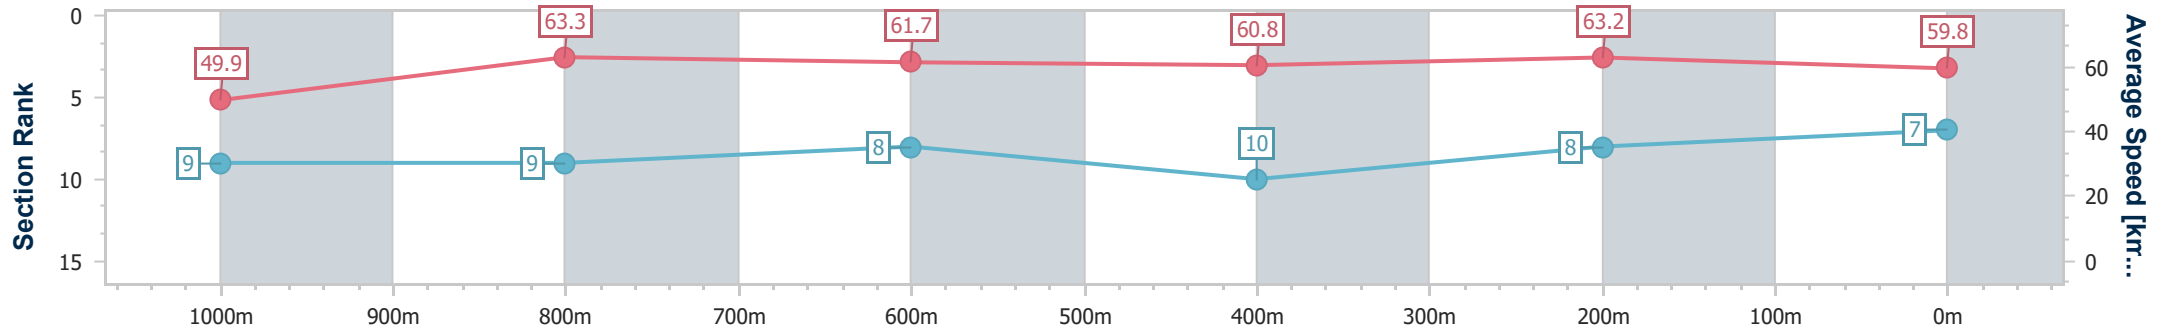

Horse/Jockey Name	Ruinart
Final Rank	7
Fastest Section Time (Section)	0:11.33 (1000m)
Top Speed [km/h] (Section)	64.4 (1000m)
Race State	Finished

Ipswich QLD Professional
Race 8: VOLUNTEER STAKES BENCHMARK 68 Handicap - 1200m

01 May 2023 - 16:45

Track Rating: Soft 6, Weather: Fine, Rail Position: True

Section	Overall	1000m	800m	600m	400m	200m
Section Times	1:12.42 [7] (0:14.47)	0:57.95 [9] (0:11.33)	0:46.62 [9] (0:11.54)	0:35.08 [8] (0:11.69)	0:23.39 [10] (0:11.34)	0:12.05 [8] (0:12.05)
Average Speed [km/h]	49.9	63.3	61.7	60.8	63.2	59.8
Top Speed [km/h]	64.1	64.4	62.8	61.9	64.0	62.8
Avg. Dist. to Rail [m]	3.3	1.2	3.0	2.7	0.8	0.6
Avg. Stride Freq. [Hz]	2.4	2.4	2.4	2.3	2.5	2.4
Avg. Stride Length [m]	5.9	7.3	7.3	7.3	7.1	7.0

- [ ] Ranking at each section and finish
- -.-.- No data available at this section
- NA No data available