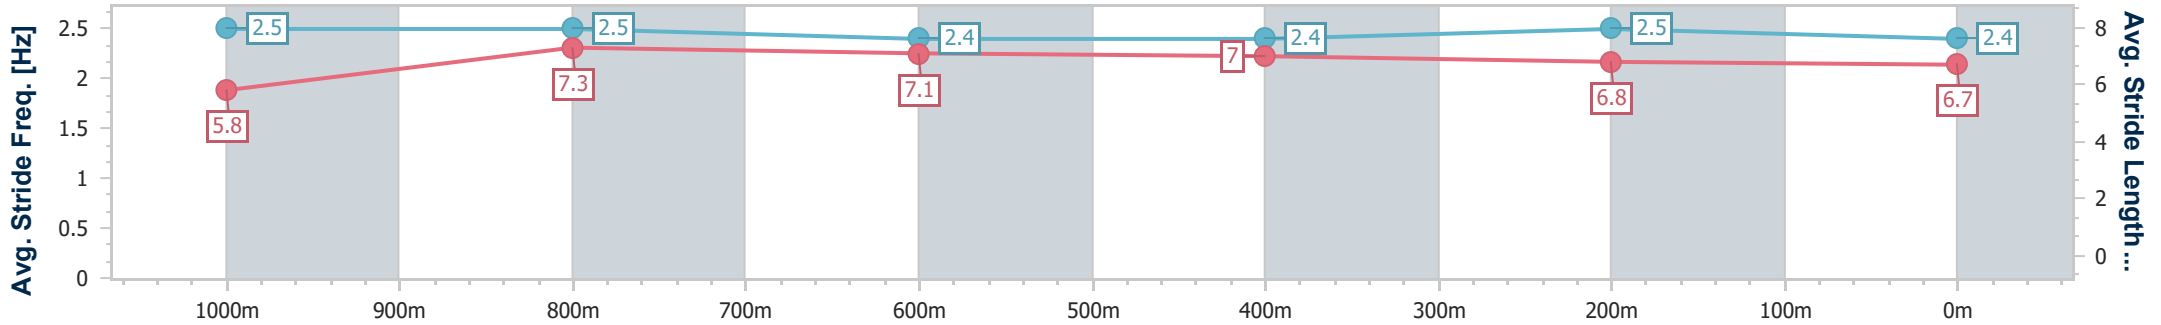

Horse/Jockey Name	Dratini
Final Rank	6
Fastest Section Time (Section)	0:10.85 (1000m)
Top Speed [km/h] (Section)	67.5 (1000m)
Race State	Finished

Ipswich QLD Professional
Race 8: VOLUNTEER STAKES BENCHMARK 68 Handicap - 1200m

01 May 2023 - 16:45

Track Rating: Soft 6, Weather: Fine, Rail Position: True

Section	Overall	1000m	800m	600m	400m	200m
Section Times	1:12.34 [6] (0:13.76)	0:58.58 [1] (0:10.85)	0:47.73 [1] (0:11.52)	0:36.21 [1] (0:11.88)	0:24.33 [1] (0:11.96)	0:12.37 [2] (0:12.37)
Average Speed [km/h]	52.4	66.1	61.7	59.8	59.9	58.2
Top Speed [km/h]	67.2	67.5	63.5	60.8	60.8	59.9
Avg. Dist. to Rail [m]	4.9	1.7	3.0	2.8	1.6	1.9
Avg. Stride Freq. [Hz]	2.5	2.5	2.4	2.4	2.5	2.4
Avg. Stride Length [m]	5.8	7.3	7.1	7.0	6.8	6.7

- [ ] Ranking at each section and finish
- -.-.- No data available at this section
- NA No data available