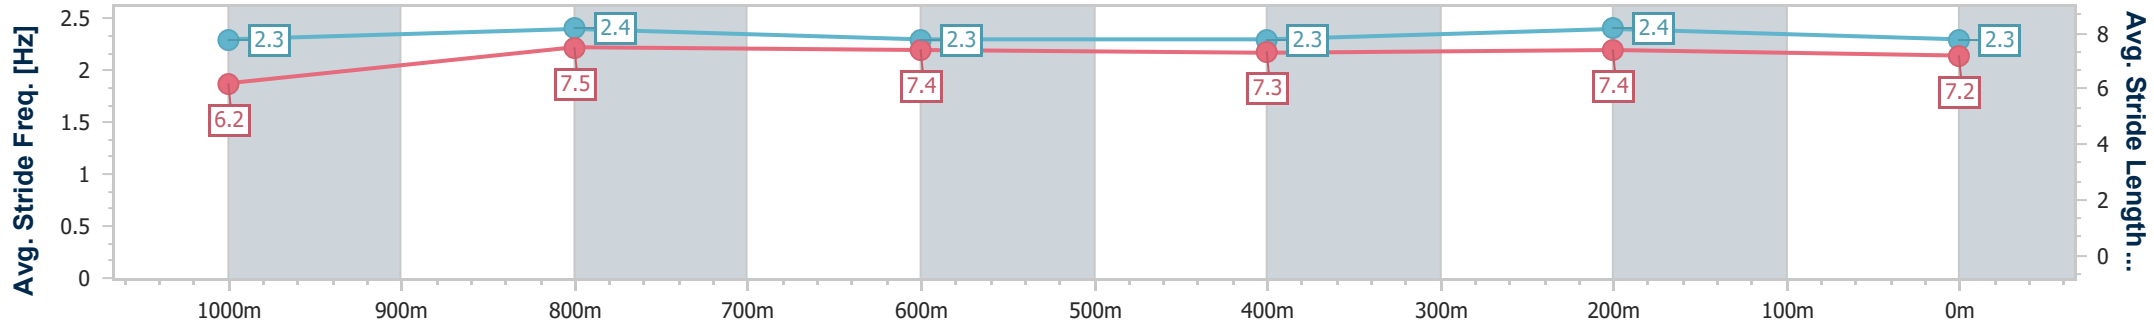

Horse/Jockey Name	Stoinka
Final Rank	5
Fastest Section Time (Section)	0:11.31 (1000m)
Top Speed [km/h] (Section)	66.1 (Overall)
Race State	Finished

Ipswich QLD Professional
Race 8: VOLUNTEER STAKES BENCHMARK 68 Handicap - 1200m

01 May 2023 - 16:45

Track Rating: Soft 6, Weather: Fine, Rail Position: True

Section	Overall	1000m	800m	600m	400m	200m
Section Times	1:12.15 [5] (0:14.05)	0:58.10 [4] (0:11.31)	0:46.79 [5] (0:11.62)	0:35.17 [5] (0:11.72)	0:23.45 [5] (0:11.44)	0:12.01 [4] (0:12.01)
Average Speed [km/h]	51.3	63.8	61.7	60.9	63.0	59.8
Top Speed [km/h]	66.1	66.1	63.0	62.4	64.4	62.3
Avg. Dist. to Rail [m]	6.4	1.7	1.3	1.7	1.3	2.8
Avg. Stride Freq. [Hz]	2.3	2.4	2.3	2.3	2.4	2.3
Avg. Stride Length [m]	6.2	7.5	7.4	7.3	7.4	7.2

- [ ] Ranking at each section and finish
- -.-.- No data available at this section
- NA No data available