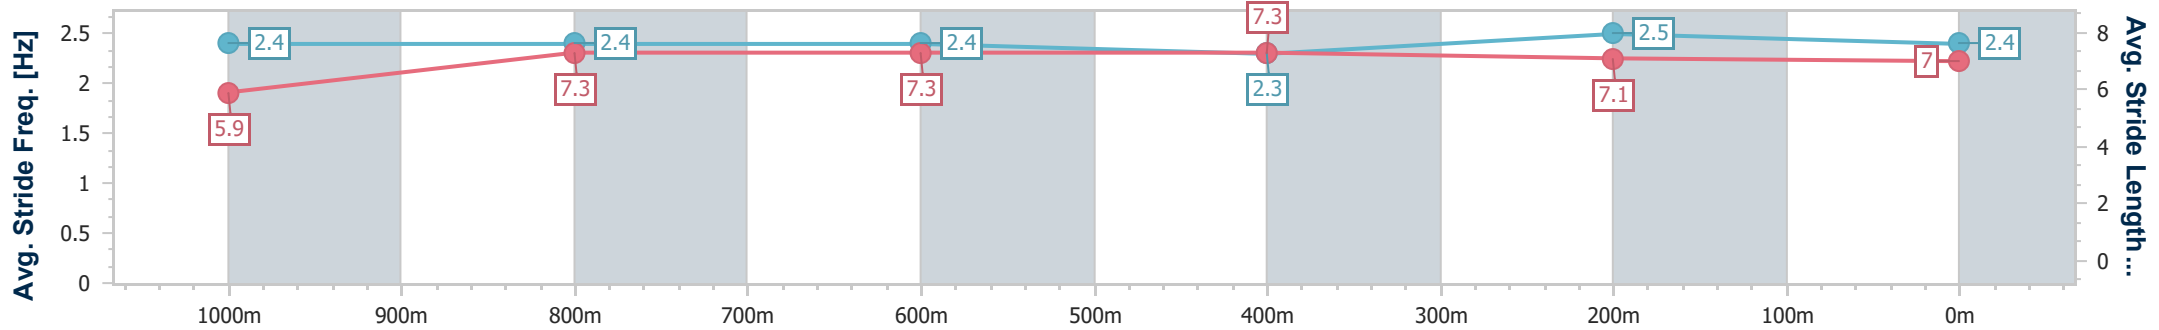

Horse/Jockey Name	Ruinart
Final Rank	7
Fastest Section Time (Section)	0:11.33 (1000m)
Top Speed [km/h] (Section)	64.4 (1000m)
Race State	Finished

Ipswich QLD Professional
Race 8: VOLUNTEER STAKES BENCHMARK 68 Handicap - 1200m

01 May 2023 - 16:45

Track Rating: Soft 6, Weather: Fine, Rail Position: True

Section	Overall	1000m	800m	600m	400m	200m
Section Times	1:12.42 [7] (0:14.47)	0:57.95 [9] (0:11.33)	0:46.62 [9] (0:11.54)	0:35.08 [8] (0:11.69)	0:23.39 [10] (0:11.34)	0:12.05 [8] (0:12.05)
Average Speed [km/h]	49.9	63.3	61.7	60.8	63.2	59.8
Top Speed [km/h]	64.1	64.4	62.8	61.9	64.0	62.8
Avg. Dist. to Rail [m]	3.3	1.2	3.0	2.7	0.8	0.6
Avg. Stride Freq. [Hz]	2.4	2.4	2.4	2.3	2.5	2.4
Avg. Stride Length [m]	5.9	7.3	7.3	7.3	7.1	7.0

- [ ] Ranking at each section and finish
- -.-.- No data available at this section
- NA No data available