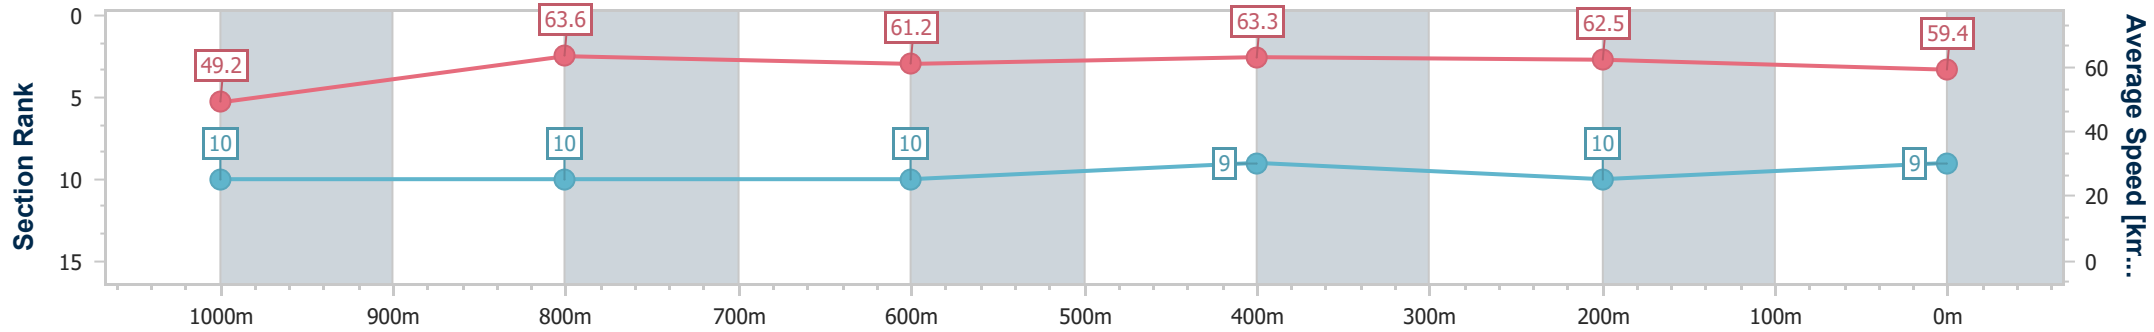

Horse/Jockey Name	Hail To The Chief
Final Rank	9
Fastest Section Time (Section)	0:11.31 (1000m)
Top Speed [km/h] (Section)	64.4 (1000m)
Race State	Finished

Ipswich QLD Professional
Race 8: VOLUNTEER STAKES BENCHMARK 68 Handicap - 1200m

01 May 2023 - 16:45

Track Rating: Soft 6, Weather: Fine, Rail Position: True

Section	Overall	1000m	800m	600m	400m	200m
Section Times	1:12.73 [9] (0:14.66)	0:58.07 [10] (0:11.31)	0:46.76 [10] (0:11.68)	0:35.08 [10] (0:11.37)	0:23.71 [9] (0:11.59)	0:12.12 [10] (0:12.12)
Average Speed [km/h]	49.2	63.6	61.2	63.3	62.5	59.4
Top Speed [km/h]	64.4	64.4	61.8	63.8	63.7	62.3
Avg. Dist. to Rail [m]	5.9	0.5	1.8	0.5	2.7	3.9
Avg. Stride Freq. [Hz]	2.3	2.3	2.2	2.3	2.3	2.2
Avg. Stride Length [m]	6.1	7.7	7.7	7.7	7.5	7.5

- [ ] Ranking at each section and finish
- -.-.- No data available at this section
- NA No data available