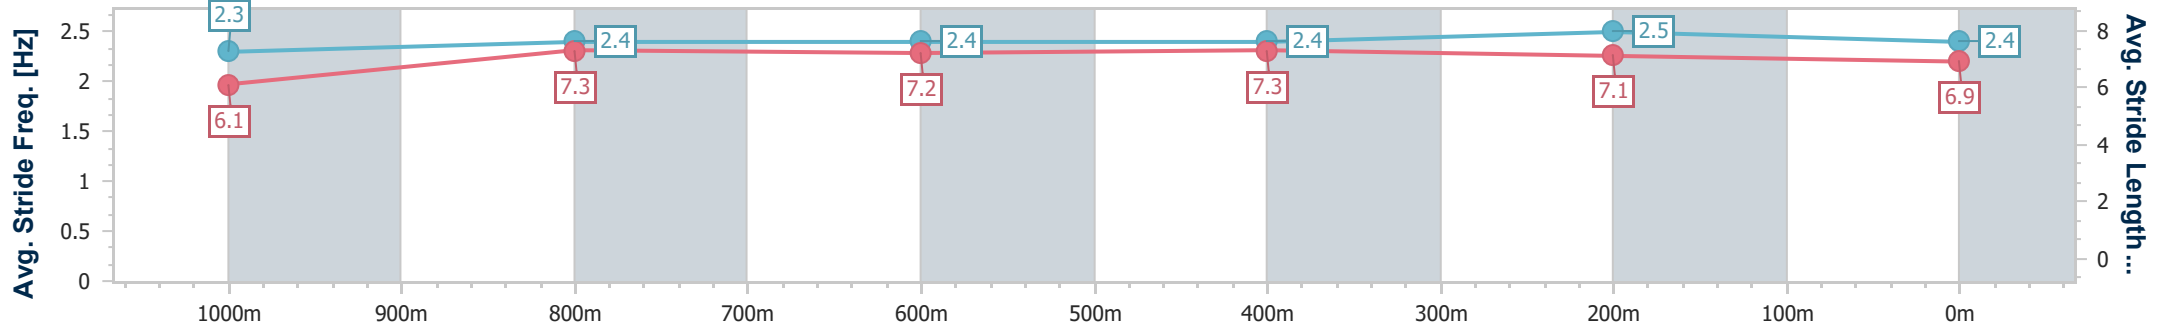

Horse/Jockey Name	Hakkai Maru
Final Rank	2
Fastest Section Time (Section)	0:11.32 (600m)
Top Speed [km/h] (Section)	64.9 (600m)
Race State	Finished

Ipswich QLD Professional
Race 8: VOLUNTEER STAKES BENCHMARK 68 Handicap - 1200m

01 May 2023 - 16:45

Track Rating: Soft 6, Weather: Fine, Rail Position: True

Section	Overall	1000m	800m	600m	400m	200m
Section Times	1:11.81 [2] (0:14.37)	0:57.44 [8] (0:11.40)	0:46.04 [8] (0:11.65)	0:34.39 [9] (0:11.32)	0:23.07 [6] (0:11.35)	0:11.72 [3] (0:11.72)
Average Speed [km/h]	50.2	63.3	61.7	63.6	63.8	61.4
Top Speed [km/h]	64.0	64.0	62.4	64.9	64.7	64.7
Avg. Dist. to Rail [m]	9.0	1.3	0.7	0.4	2.6	3.0
Avg. Stride Freq. [Hz]	2.3	2.4	2.4	2.4	2.5	2.4
Avg. Stride Length [m]	6.1	7.3	7.2	7.3	7.1	6.9

- [ ] Ranking at each section and finish
- -.-.- No data available at this section
- NA No data available