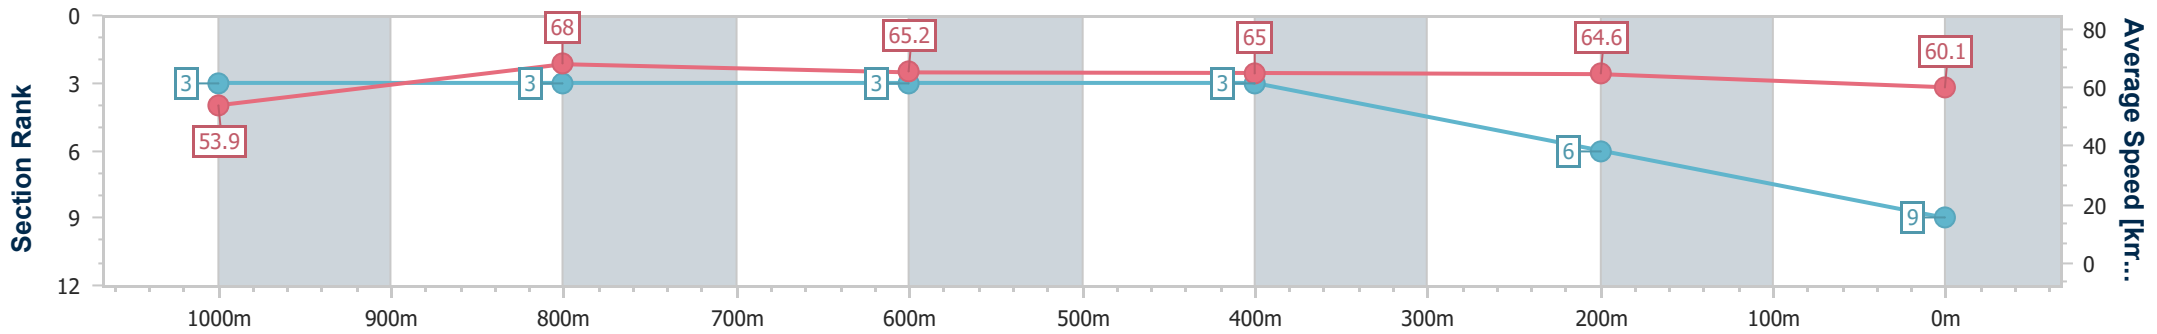

Horse/Jockey Name	Weona Smartone
Final Rank	9
Fastest Section Time (Section)	0:10.62 (1000m)
Top Speed [km/h] (Section)	69.9 (1000m)
Race State	Finished

Doomben QLD Professional
Race 8: LADBROKES DOOMBEN 10,000 - 1200m
13 May 2023 - 16:03
Track Rating: Good 4, Weather: Fine, Rail Position: True

BRISBANE
RACING CLUB

Section	Overall	1000m	800m	600m	400m	200m
Section Times	1:09.59 [9] (0:13.37)	0:56.22 [3] (0:10.62)	0:45.60 [3] (0:11.19)	0:34.41 [3] (0:11.22)	0:23.19 [3] (0:11.21)	0:11.98 [6] (0:11.98)
Average Speed [km/h]	53.9	68.0	65.2	65.0	64.6	60.1
Top Speed [km/h]	69.8	69.9	66.2	66.4	67.0	62.7
Avg. Dist. to Rail [m]	4.6	1.4	2.6	2.3	2.5	1.6
Avg. Stride Freq. [Hz]	2.3	2.4	2.3	2.3	2.4	2.3
Avg. Stride Length [m]	6.4	7.9	7.8	7.8	7.5	7.4

- [ ] Ranking at each section and finish
- -.-.- No data available at this section
- NA No data available