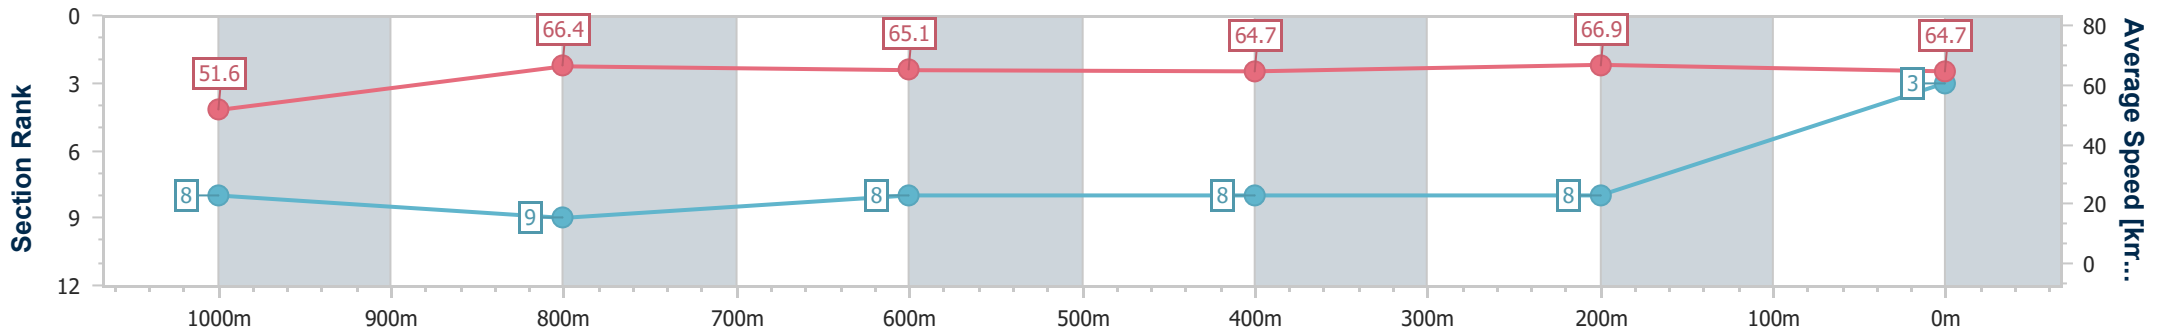

Doomben QLD Professional
Race 8: LADBROKES DOOMBEN 10,000 - 1200m
 13 May 2023 - 16:03
 Track Rating: Good 4, Weather: Fine, Rail Position: True

BRISBANE
RACING CLUB

Section	Overall	1000m	800m	600m	400m	200m
Section Times	1:08.86 [3] (0:13.99)	0:54.87 [8] (0:10.82)	0:44.05 [9] (0:11.01)	0:33.04 [8] (0:11.14)	0:21.90 [8] (0:10.77)	0:11.13 [8] (0:11.13)
Average Speed [km/h]	51.6	66.4	65.1	64.7	66.9	64.7
Top Speed [km/h]	67.2	68.1	66.0	66.1	68.9	67.8
Avg. Dist. to Rail [m]	5.3	0.4	0.8	0.3	0.5	2.2
Avg. Stride Freq. [Hz]	2.2	2.4	2.3	2.3	2.4	2.4
Avg. Stride Length [m]	6.4	7.8	7.7	7.7	7.8	7.6