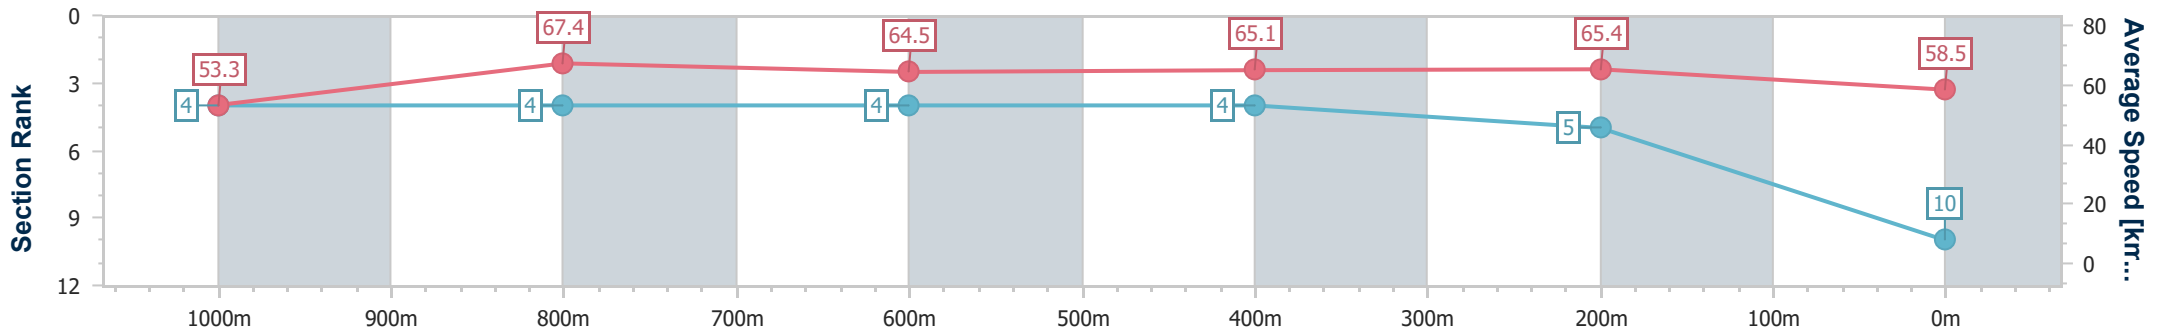

Horse/Jockey Name	Centrefire
Final Rank	10
Fastest Section Time (Section)	0:10.68 (1000m)
Top Speed [km/h] (Section)	68.7 (1000m)
Race State	Finished

Doomben QLD Professional
Race 8: LADBROKES DOOMBEN 10,000 - 1200m
13 May 2023 - 16:03
Track Rating: Good 4, Weather: Fine, Rail Position: True

BRISBANE
RACING CLUB

Section	Overall	1000m	800m	600m	400m	200m
Section Times	1:09.81 [10] (0:13.51)	0:56.30 [4] (0:10.68)	0:45.62 [4] (0:11.22)	0:34.40 [4] (0:11.08)	0:23.32 [4] (0:11.01)	0:12.31 [5] (0:12.31)
Average Speed [km/h]	53.3	67.4	64.5	65.1	65.4	58.5
Top Speed [km/h]	68.6	68.7	65.9	66.8	66.0	64.6
Avg. Dist. to Rail [m]	2.0	0.2	1.1	0.6	0.3	0.8
Avg. Stride Freq. [Hz]	2.4	2.5	2.5	2.5	2.4	2.4
Avg. Stride Length [m]	6.2	7.5	7.3	7.2	7.2	6.9

- [ ] Ranking at each section and finish
- -.-.- No data available at this section
- NA No data available