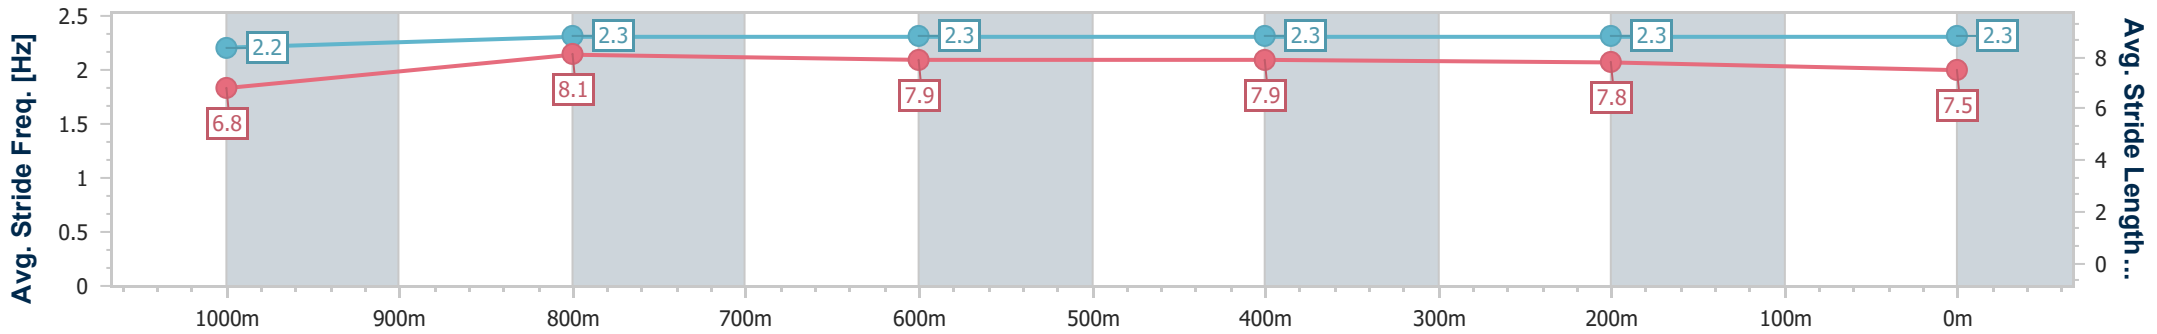

Horse/Jockey Name	Prince Of Boom
Final Rank	6
Fastest Section Time (Section)	0:10.62 (1000m)
Top Speed [km/h] (Section)	69.3 (1000m)
Race State	Finished

Doomben QLD Professional
Race 8: LADBROKES DOOMBEN 10,000 - 1200m
13 May 2023 - 16:03
Track Rating: Good 4, Weather: Fine, Rail Position: True

BRISBANE
RACING CLUB

Section	Overall	1000m	800m	600m	400m	200m
Section Times	1:09.14 [6] (0:13.29)	0:55.85 [2] (0:10.62)	0:45.23 [2] (0:11.07)	0:34.16 [1] (0:11.22)	0:22.94 [1] (0:11.05)	0:11.89 [1] (0:11.89)
Average Speed [km/h]	54.2	67.7	65.5	64.4	64.9	60.6
Top Speed [km/h]	68.8	69.3	66.7	66.7	66.0	63.8
Avg. Dist. to Rail [m]	3.2	0.8	1.5	0.8	0.8	0.7
Avg. Stride Freq. [Hz]	2.2	2.3	2.3	2.3	2.3	2.3
Avg. Stride Length [m]	6.8	8.1	7.9	7.9	7.8	7.5

- [ ] Ranking at each section and finish
- -.-.- No data available at this section
- NA No data available