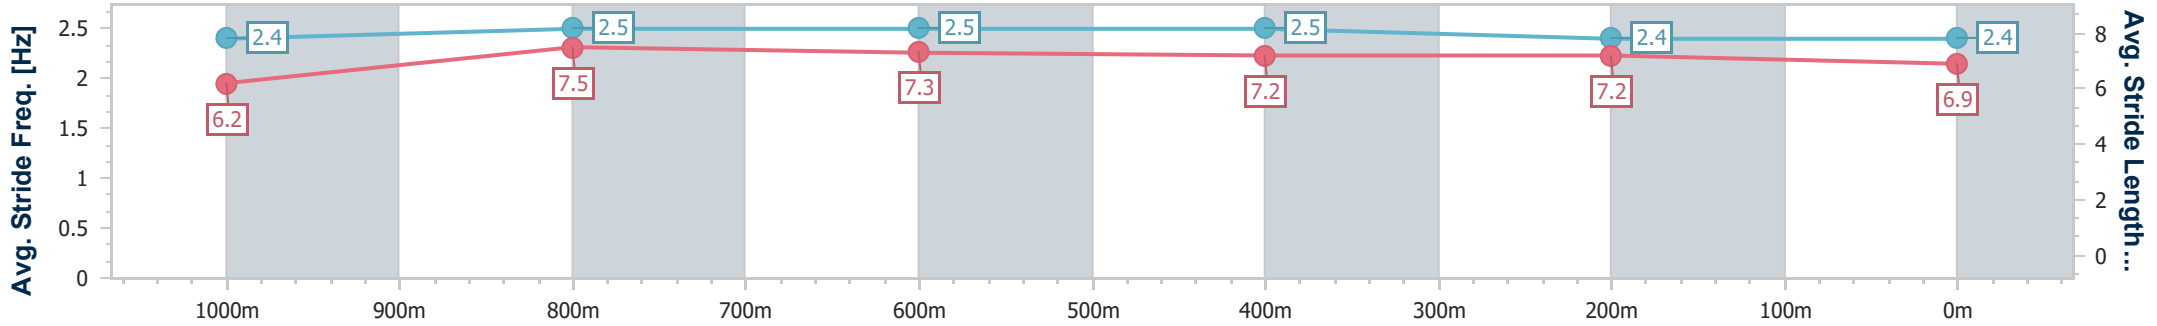

- [] Ranking at each section and finish
- .-.- No data available at this section
- NA No data available

Horse/Jockey Name	Centrefire
Final Rank	10
Fastest Section Time (Section)	0:10.68 (1000m)
Top Speed [km/h] (Section)	68.7 (1000m)
Race State	Finished

- [] Ranking at each section and finish
- .-.- No data available at this section
- NA No data available