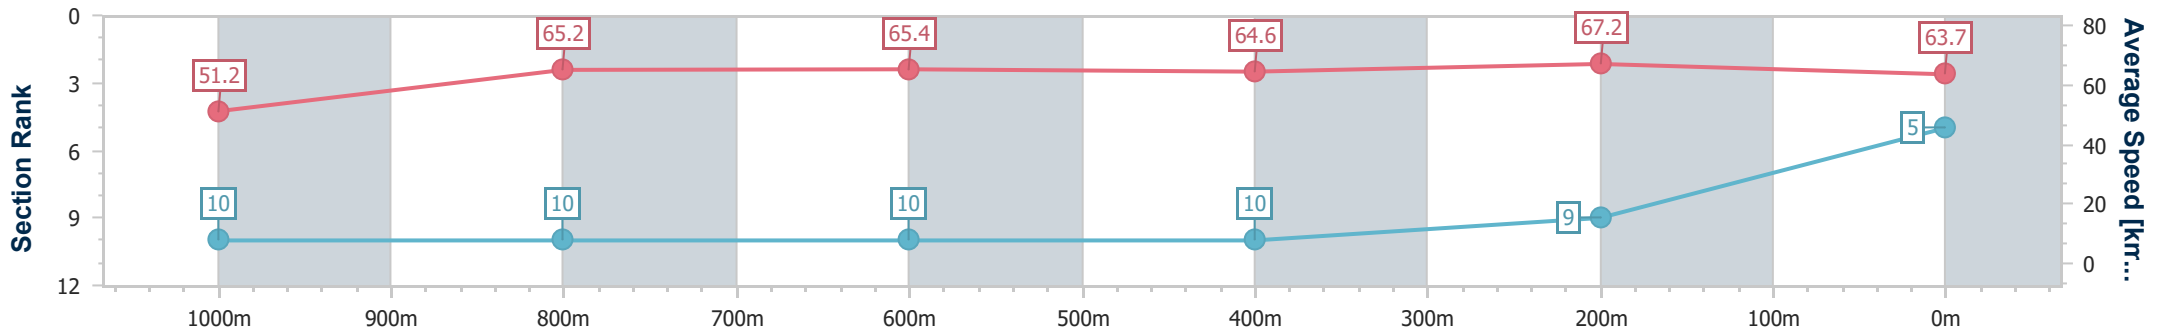

Horse/Jockey Name	A Case Of You
Final Rank	5
Fastest Section Time (Section)	0:10.67 (400m)
Top Speed [km/h] (Section)	68.8 (400m)
Race State	Finished

Doomben QLD Professional
Race 8: LADBROKES DOOMBEN 10,000 - 1200m
13 May 2023 - 16:03
Track Rating: Good 4, Weather: Fine, Rail Position: True

BRISBANE
RACING CLUB

Section	Overall	1000m	800m	600m	400m	200m
Section Times	1:09.11 [5] (0:14.10)	0:55.01 [10] (0:11.04)	0:43.97 [10] (0:10.97)	0:33.00 [10] (0:11.04)	0:21.96 [10] (0:10.67)	0:11.29 [9] (0:11.29)
Average Speed [km/h]	51.2	65.2	65.4	64.6	67.2	63.7
Top Speed [km/h]	66.7	66.4	66.6	65.8	68.8	65.8
Avg. Dist. to Rail [m]	7.5	1.6	0.8	1.6	2.5	2.5
Avg. Stride Freq. [Hz]	2.4	2.5	2.5	2.5	2.6	2.5
Avg. Stride Length [m]	5.9	6.9	7.1	7.0	7.1	7.0

- [ ] Ranking at each section and finish
- -.-.- No data available at this section
- NA No data available