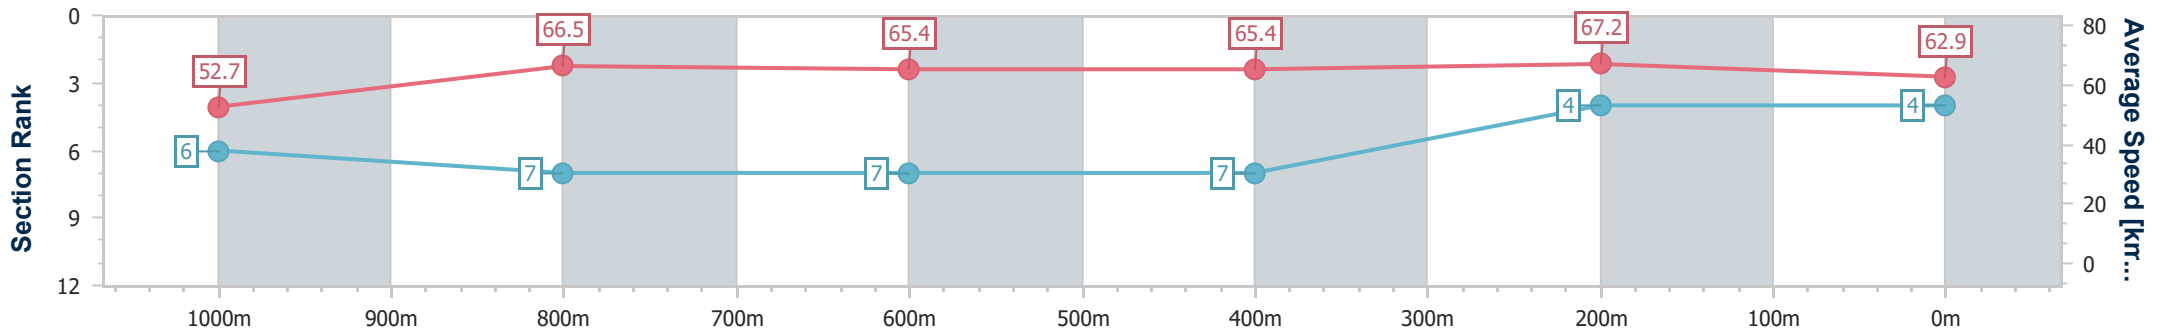

Horse/Jockey Name	Aft Cabin
Final Rank	4
Fastest Section Time (Section)	0:10.76 (400m)
Top Speed [km/h] (Section)	68.3 (400m)
Race State	Finished

Doomben QLD Professional
Race 8: LADBROKES DOOMBEN 10,000 - 1200m
13 May 2023 - 16:03
Track Rating: Good 4, Weather: Fine, Rail Position: True

BRISBANE
RACING CLUB

Section	Overall	1000m	800m	600m	400m	200m
Section Times	1:08.92 [4] (0:13.67)	0:55.25 [6] (0:10.87)	0:44.38 [7] (0:11.10)	0:33.28 [7] (0:11.08)	0:22.20 [7] (0:10.76)	0:11.44 [4] (0:11.44)
Average Speed [km/h]	52.7	66.5	65.4	65.4	67.2	62.9
Top Speed [km/h]	67.3	67.3	66.1	66.4	68.3	65.9
Avg. Dist. to Rail [m]	3.3	1.6	1.5	1.3	2.3	2.8
Avg. Stride Freq. [Hz]	2.3	2.3	2.3	2.3	2.3	2.3
Avg. Stride Length [m]	6.4	7.9	7.9	7.9	7.9	7.7

- [ ] Ranking at each section and finish
- -.-.- No data available at this section
- NA No data available