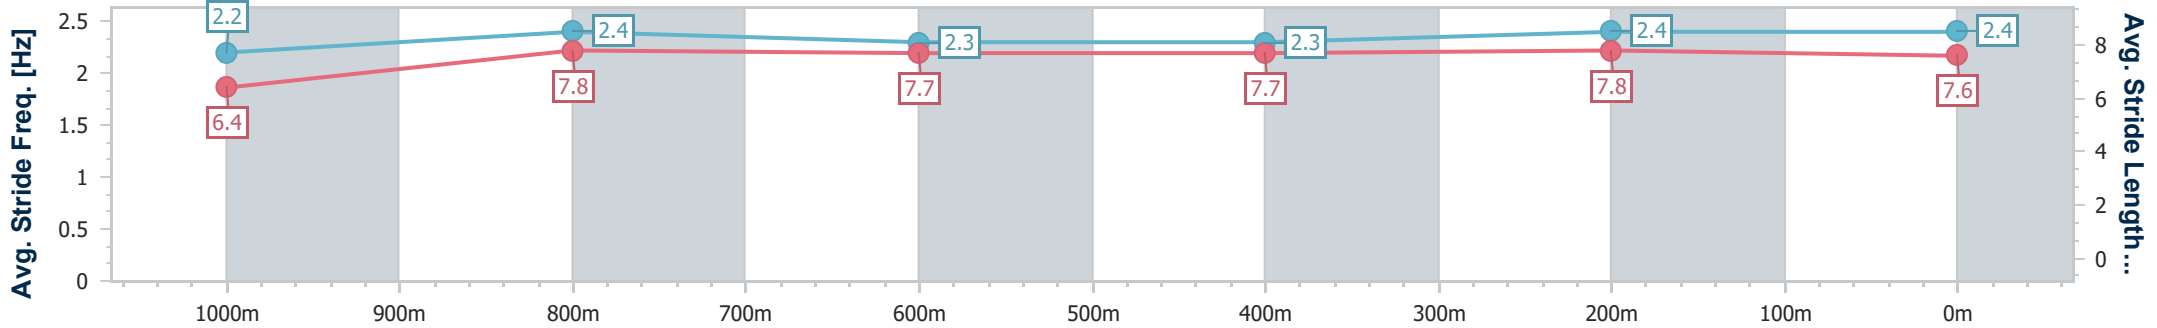

Doomben QLD Professional
Race 8: LADBROKES DOOMBEN 10,000 - 1200m
 13 May 2023 - 16:03
 Track Rating: Good 4, Weather: Fine, Rail Position: True

BRISBANE
RACING CLUB

Section	Overall	1000m	800m	600m	400m	200m
Section Times	1:08.86 [3] (0:13.99)	0:54.87 [8] (0:10.82)	0:44.05 [9] (0:11.01)	0:33.04 [8] (0:11.14)	0:21.90 [8] (0:10.77)	0:11.13 [8] (0:11.13)
Average Speed [km/h]	51.6	66.4	65.1	64.7	66.9	64.7
Top Speed [km/h]	67.2	68.1	66.0	66.1	68.9	67.8
Avg. Dist. to Rail [m]	5.3	0.4	0.8	0.3	0.5	2.2
Avg. Stride Freq. [Hz]	2.2	2.4	2.3	2.3	2.4	2.4
Avg. Stride Length [m]	6.4	7.8	7.7	7.7	7.8	7.6