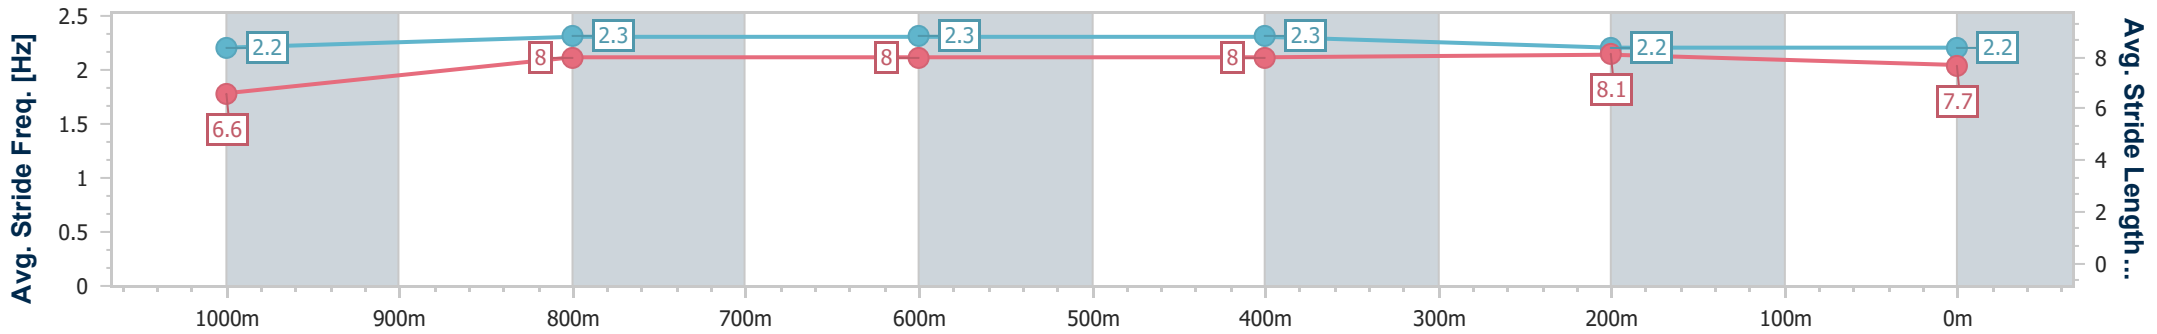

Horse/Jockey Name	Vilana
Final Rank	7
Fastest Section Time (Section)	0:10.76 (1000m)
Top Speed [km/h] (Section)	67.9 (1000m)
Race State	Finished

Doomben QLD Professional
Race 8: LADBROKES DOOMBEN 10,000 - 1200m
13 May 2023 - 16:03
Track Rating: Good 4, Weather: Fine, Rail Position: True

BRISBANE
RACING CLUB

Section	Overall	1000m	800m	600m	400m	200m
Section Times	1:09.25 [7] (0:13.72)	0:55.53 [7] (0:10.76)	0:44.77 [6] (0:11.08)	0:33.69 [5] (0:11.15)	0:22.54 [6] (0:10.94)	0:11.60 [7] (0:11.60)
Average Speed [km/h]	52.5	66.8	65.1	64.5	65.9	62.1
Top Speed [km/h]	67.4	67.9	65.8	65.8	67.4	65.9
Avg. Dist. to Rail [m]	1.2	0.2	0.2	0.2	1.0	2.6
Avg. Stride Freq. [Hz]	2.2	2.3	2.3	2.3	2.2	2.2
Avg. Stride Length [m]	6.6	8.0	8.0	8.0	8.1	7.7

- [ ] Ranking at each section and finish
- -.-.- No data available at this section
- NA No data available