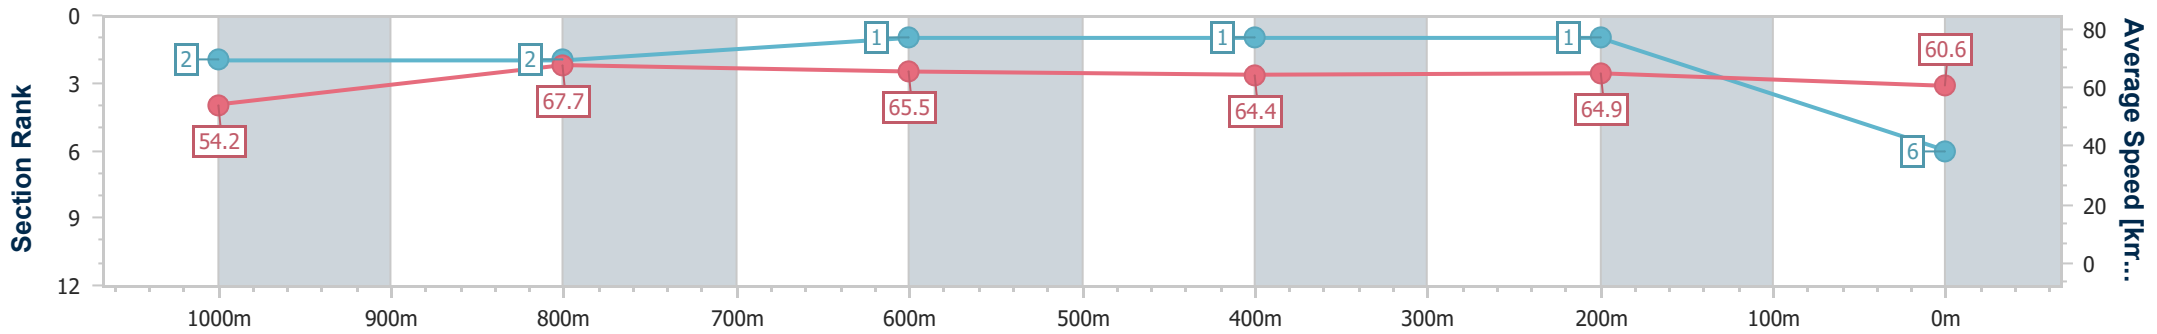

Horse/Jockey Name	Prince Of Boom
Final Rank	6
Fastest Section Time (Section)	0:10.62 (1000m)
Top Speed [km/h] (Section)	69.3 (1000m)
Race State	Finished

Doomben QLD Professional
Race 8: LADBROKES DOOMBEN 10,000 - 1200m
13 May 2023 - 16:03
Track Rating: Good 4, Weather: Fine, Rail Position: True

BRISBANE
RACING CLUB

Section	Overall	1000m	800m	600m	400m	200m
Section Times	1:09.14 [6] (0:13.29)	0:55.85 [2] (0:10.62)	0:45.23 [2] (0:11.07)	0:34.16 [1] (0:11.22)	0:22.94 [1] (0:11.05)	0:11.89 [1] (0:11.89)
Average Speed [km/h]	54.2	67.7	65.5	64.4	64.9	60.6
Top Speed [km/h]	68.8	69.3	66.7	66.7	66.0	63.8
Avg. Dist. to Rail [m]	3.2	0.8	1.5	0.8	0.8	0.7
Avg. Stride Freq. [Hz]	2.2	2.3	2.3	2.3	2.3	2.3
Avg. Stride Length [m]	6.8	8.1	7.9	7.9	7.8	7.5

- [ ] Ranking at each section and finish
- -.-.- No data available at this section
- NA No data available