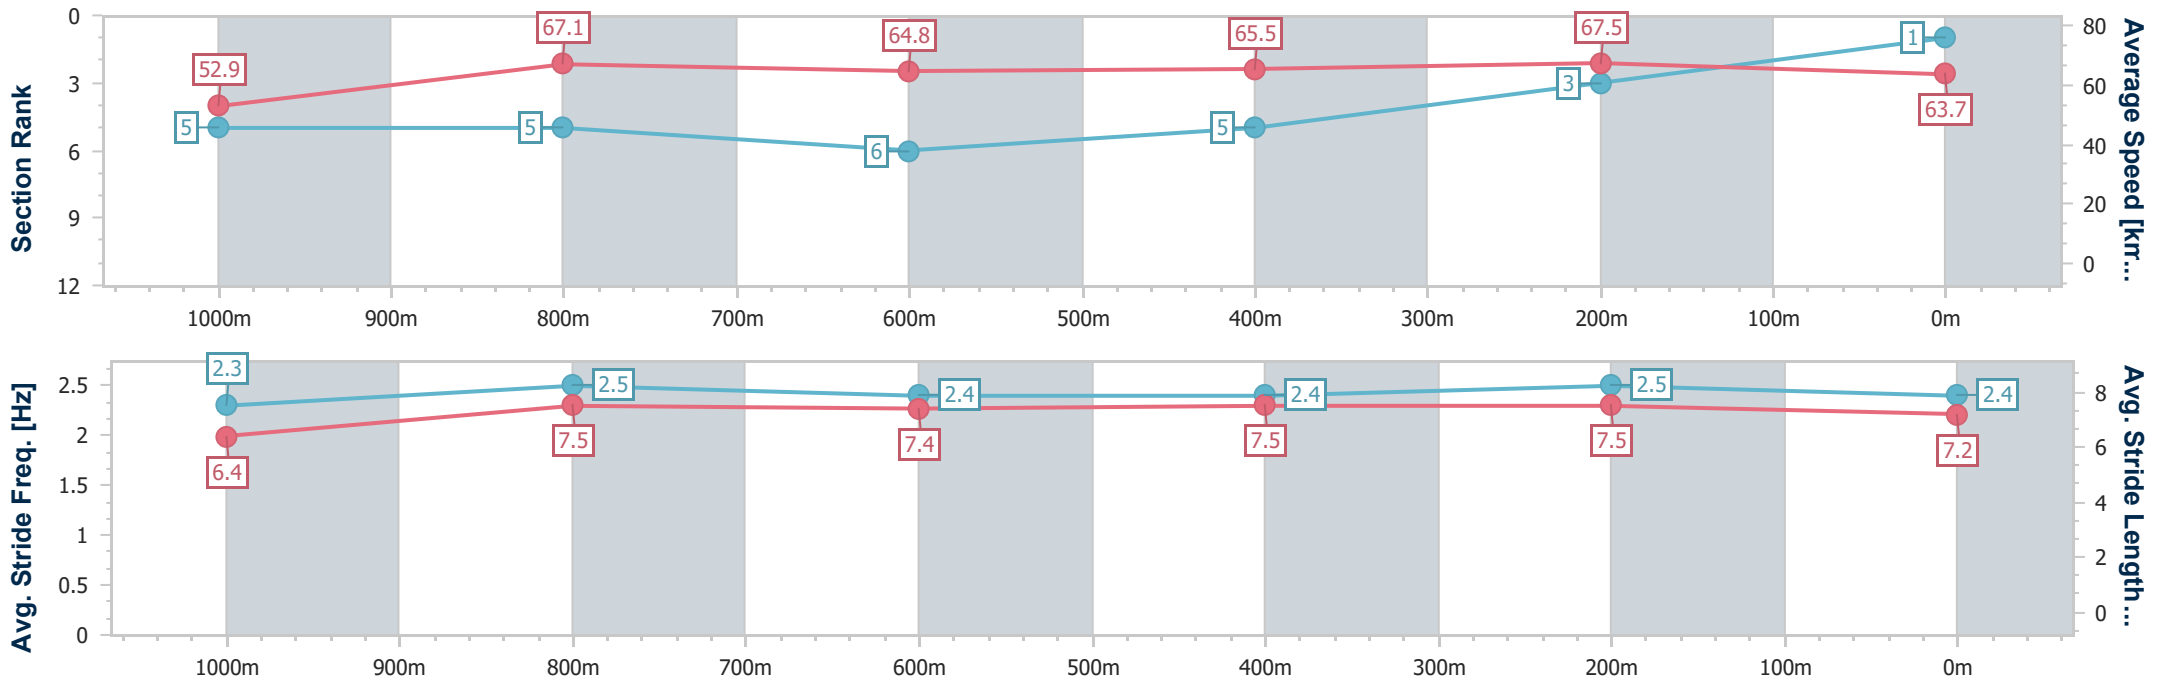

Scratched: Eduardo (#1)

Horse/Jockey Name	Giga Kick
Final Rank	1
Fastest Section Time (Section)	0:10.70 (400m)
Top Speed [km/h] (Section)	69.0 (Overall)
Race State	Finished

Doomben QLD Professional
Race 8: LADBROKES DOOMBEN 10,000 - 1200m
 13 May 2023 - 16:03
 Track Rating: Good 4, Weather: Fine, Rail Position: True

BRISBANE
RACING CLUB

Section	Overall	1000m	800m	600m	400m	200m
Section Times	1:08.66 [1] (0:13.63)	0:55.03 [5] (0:10.75)	0:44.28 [5] (0:11.20)	0:33.08 [6] (0:11.07)	0:22.01 [5] (0:10.70)	0:11.31 [3] (0:11.31)
Average Speed [km/h]	52.9	67.1	64.8	65.5	67.5	63.7
Top Speed [km/h]	69.0	68.9	65.9	66.7	68.7	65.9
Avg. Dist. to Rail [m]	4.5	1.4	1.5	1.0	1.8	1.8
Avg. Stride Freq. [Hz]	2.3	2.5	2.4	2.4	2.5	2.4
Avg. Stride Length [m]	6.4	7.5	7.4	7.5	7.5	7.2