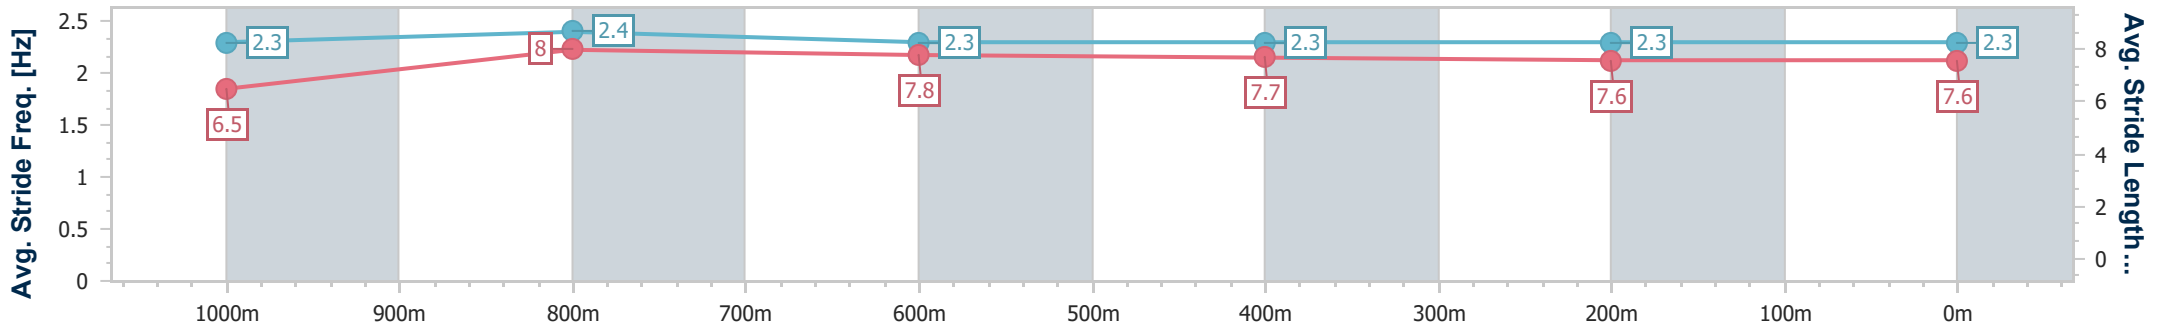

Horse/Jockey Name	Overpass
Final Rank	2
Fastest Section Time (Section)	0:10.59 (1000m)
Top Speed [km/h] (Section)	70.4 (1000m)
Race State	Finished

Doomben QLD Professional
Race 8: LADBROKES DOOMBEN 10,000 - 1200m
13 May 2023 - 16:03
Track Rating: Good 4, Weather: Fine, Rail Position: True

BRISBANE
RACING CLUB

Section	Overall	1000m	800m	600m	400m	200m
Section Times	1:08.74 [2] (0:13.29)	0:55.45 [1] (0:10.59)	0:44.86 [1] (0:11.12)	0:33.74 [2] (0:11.29)	0:22.45 [2] (0:11.02)	0:11.43 [2] (0:11.43)
Average Speed [km/h]	54.2	68.3	65.3	64.1	65.3	63.0
Top Speed [km/h]	69.2	70.4	66.2	66.1	66.7	66.6
Avg. Dist. to Rail [m]	8.0	2.1	1.8	1.1	0.7	1.3
Avg. Stride Freq. [Hz]	2.3	2.4	2.3	2.3	2.3	2.3
Avg. Stride Length [m]	6.5	8.0	7.8	7.7	7.6	7.6

- [ ] Ranking at each section and finish
- -.-.- No data available at this section
- NA No data available