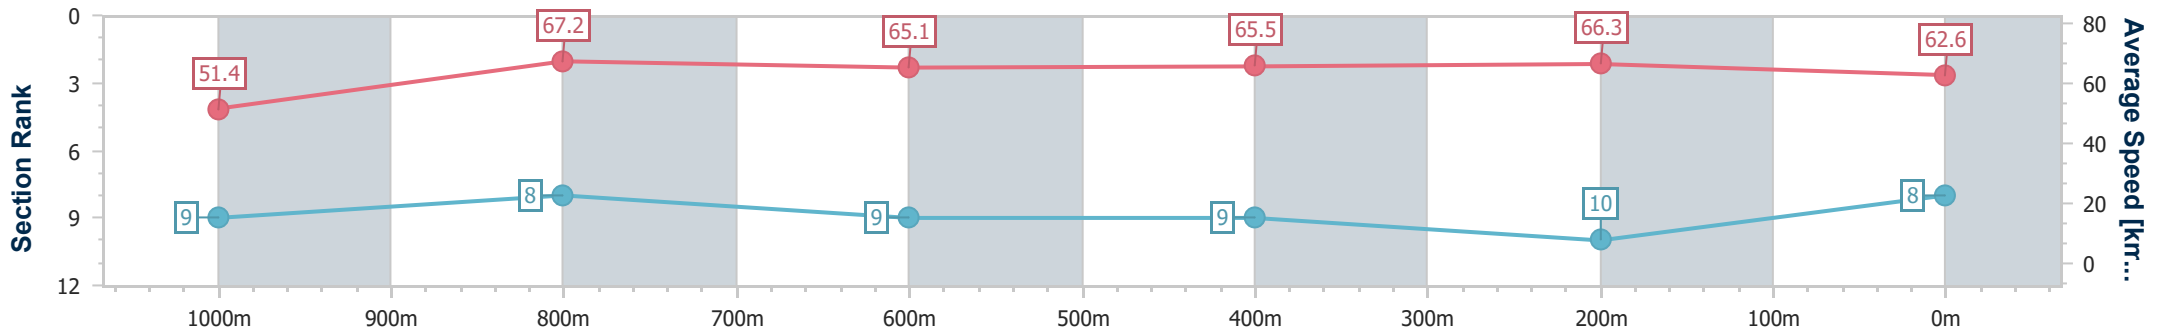

Horse/Jockey Name	Mariamia
Final Rank	8
Fastest Section Time (Section)	0:10.74 (1000m)
Top Speed [km/h] (Section)	68.2 (1000m)
Race State	Finished

Doomben QLD Professional
Race 8: LADBROKES DOOMBEN 10,000 - 1200m
13 May 2023 - 16:03
Track Rating: Good 4, Weather: Fine, Rail Position: True

BRISBANE
RACING CLUB

Section	Overall	1000m	800m	600m	400m	200m
Section Times	1:09.37 [8] (0:14.02)	0:55.35 [9] (0:10.74)	0:44.61 [8] (0:11.09)	0:33.52 [9] (0:11.13)	0:22.39 [9] (0:10.88)	0:11.51 [10] (0:11.51)
Average Speed [km/h]	51.4	67.2	65.1	65.5	66.3	62.6
Top Speed [km/h]	66.8	68.2	65.7	66.3	68.0	66.0
Avg. Dist. to Rail [m]	6.7	0.8	1.2	2.0	2.9	3.2
Avg. Stride Freq. [Hz]	2.4	2.4	2.4	2.4	2.4	2.4
Avg. Stride Length [m]	5.9	7.6	7.5	7.5	7.4	7.2

- [ ] Ranking at each section and finish
- -.-.- No data available at this section
- NA No data available