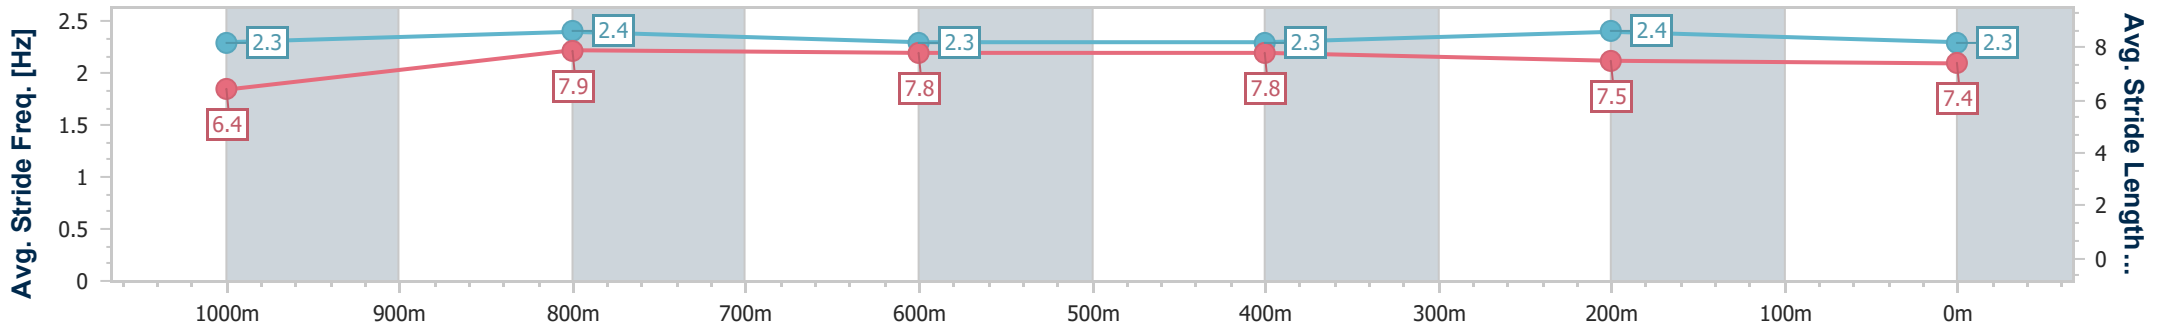

Horse/Jockey Name	Weona Smartone
Final Rank	9
Fastest Section Time (Section)	0:10.62 (1000m)
Top Speed [km/h] (Section)	69.9 (1000m)
Race State	Finished

Doomben QLD Professional
Race 8: LADBROKES DOOMBEN 10,000 - 1200m
13 May 2023 - 16:03
Track Rating: Good 4, Weather: Fine, Rail Position: True

BRISBANE
RACING CLUB

Section	Overall	1000m	800m	600m	400m	200m
Section Times	1:09.59 [9] (0:13.37)	0:56.22 [3] (0:10.62)	0:45.60 [3] (0:11.19)	0:34.41 [3] (0:11.22)	0:23.19 [3] (0:11.21)	0:11.98 [6] (0:11.98)
Average Speed [km/h]	53.9	68.0	65.2	65.0	64.6	60.1
Top Speed [km/h]	69.8	69.9	66.2	66.4	67.0	62.7
Avg. Dist. to Rail [m]	4.6	1.4	2.6	2.3	2.5	1.6
Avg. Stride Freq. [Hz]	2.3	2.4	2.3	2.3	2.4	2.3
Avg. Stride Length [m]	6.4	7.9	7.8	7.8	7.5	7.4

- [ ] Ranking at each section and finish
- -.-.- No data available at this section
- NA No data available