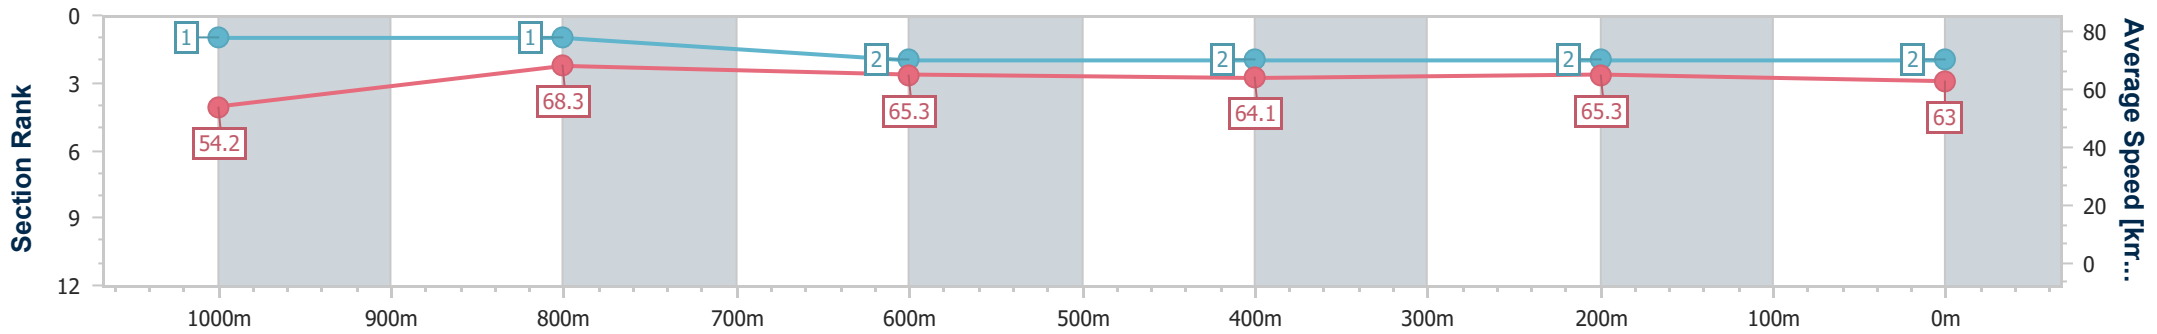

Horse/Jockey Name	Overpass
Final Rank	2
Fastest Section Time (Section)	0:10.59 (1000m)
Top Speed [km/h] (Section)	70.4 (1000m)
Race State	Finished

Doomben QLD Professional
Race 8: LADBROKES DOOMBEN 10,000 - 1200m
13 May 2023 - 16:03
Track Rating: Good 4, Weather: Fine, Rail Position: True

BRISBANE
RACING CLUB

Section	Overall	1000m	800m	600m	400m	200m
Section Times	1:08.74 [2] (0:13.29)	0:55.45 [1] (0:10.59)	0:44.86 [1] (0:11.12)	0:33.74 [2] (0:11.29)	0:22.45 [2] (0:11.02)	0:11.43 [2] (0:11.43)
Average Speed [km/h]	54.2	68.3	65.3	64.1	65.3	63.0
Top Speed [km/h]	69.2	70.4	66.2	66.1	66.7	66.6
Avg. Dist. to Rail [m]	8.0	2.1	1.8	1.1	0.7	1.3
Avg. Stride Freq. [Hz]	2.3	2.4	2.3	2.3	2.3	2.3
Avg. Stride Length [m]	6.5	8.0	7.8	7.7	7.6	7.6

- [ ] Ranking at each section and finish
- -.-.- No data available at this section
- NA No data available