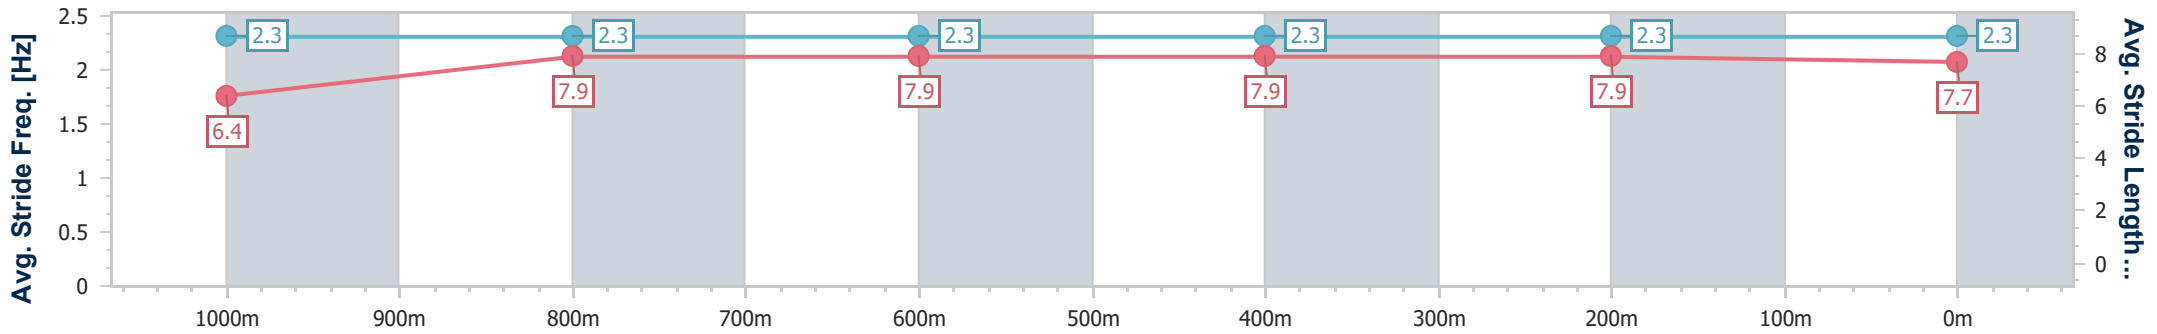

Horse/Jockey Name	Aft Cabin
Final Rank	4
Fastest Section Time (Section)	0:10.76 (400m)
Top Speed [km/h] (Section)	68.3 (400m)
Race State	Finished

Doomben QLD Professional
Race 8: LADBROKES DOOMBEN 10,000 - 1200m
13 May 2023 - 16:03
Track Rating: Good 4, Weather: Fine, Rail Position: True

BRISBANE
RACING CLUB

Section	Overall	1000m	800m	600m	400m	200m
Section Times	1:08.92 [4] (0:13.67)	0:55.25 [6] (0:10.87)	0:44.38 [7] (0:11.10)	0:33.28 [7] (0:11.08)	0:22.20 [7] (0:10.76)	0:11.44 [4] (0:11.44)
Average Speed [km/h]	52.7	66.5	65.4	65.4	67.2	62.9
Top Speed [km/h]	67.3	67.3	66.1	66.4	68.3	65.9
Avg. Dist. to Rail [m]	3.3	1.6	1.5	1.3	2.3	2.8
Avg. Stride Freq. [Hz]	2.3	2.3	2.3	2.3	2.3	2.3
Avg. Stride Length [m]	6.4	7.9	7.9	7.9	7.9	7.7

- [ ] Ranking at each section and finish
- -.-.- No data available at this section
- NA No data available