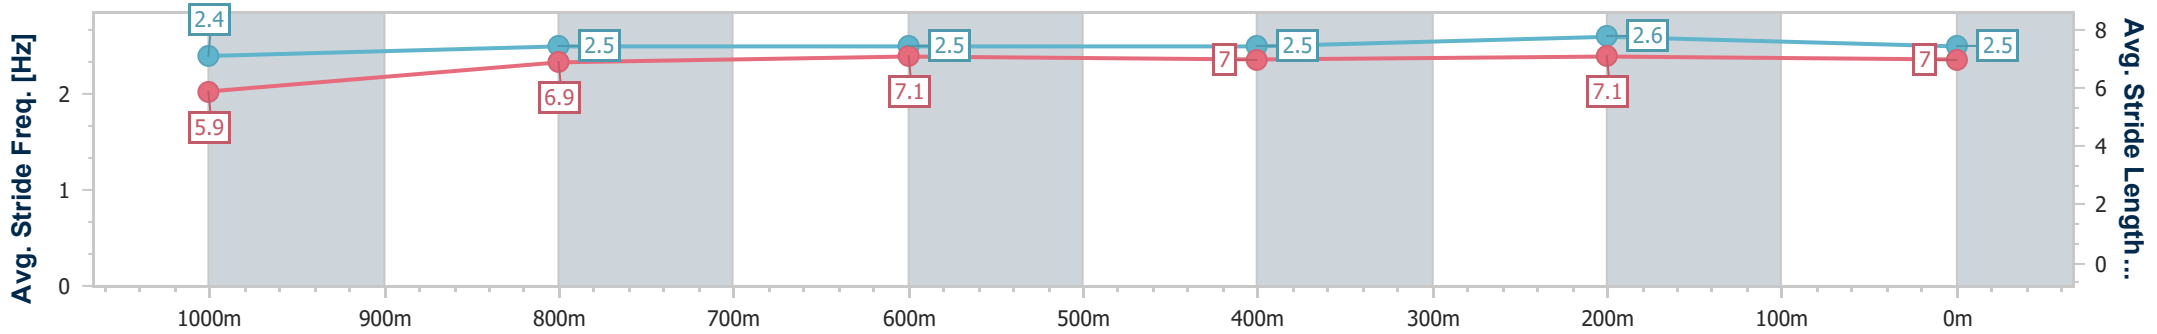

Horse/Jockey Name	A Case Of You
Final Rank	5
Fastest Section Time (Section)	0:10.67 (400m)
Top Speed [km/h] (Section)	68.8 (400m)
Race State	Finished

Doomben QLD Professional
Race 8: LADBROKES DOOMBEN 10,000 - 1200m
13 May 2023 - 16:03
Track Rating: Good 4, Weather: Fine, Rail Position: True

BRISBANE
RACING CLUB

Section	Overall	1000m	800m	600m	400m	200m
Section Times	1:09.11 [5] (0:14.10)	0:55.01 [10] (0:11.04)	0:43.97 [10] (0:10.97)	0:33.00 [10] (0:11.04)	0:21.96 [10] (0:10.67)	0:11.29 [9] (0:11.29)
Average Speed [km/h]	51.2	65.2	65.4	64.6	67.2	63.7
Top Speed [km/h]	66.7	66.4	66.6	65.8	68.8	65.8
Avg. Dist. to Rail [m]	7.5	1.6	0.8	1.6	2.5	2.5
Avg. Stride Freq. [Hz]	2.4	2.5	2.5	2.5	2.6	2.5
Avg. Stride Length [m]	5.9	6.9	7.1	7.0	7.1	7.0

- [ ] Ranking at each section and finish
- -.-.- No data available at this section
- NA No data available