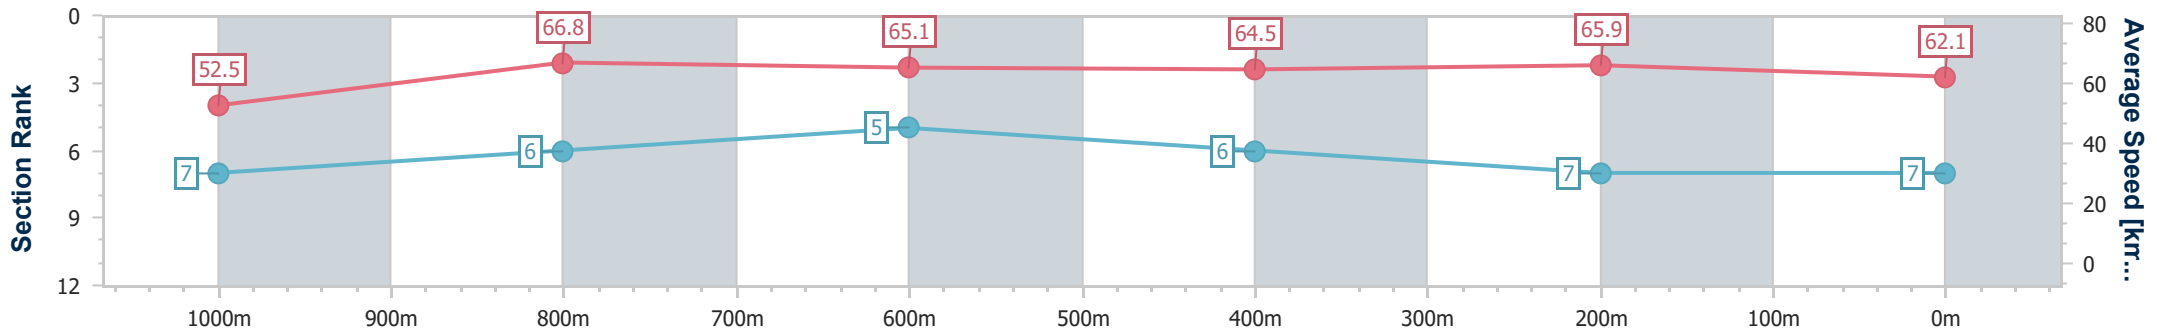

Horse/Jockey Name	Vilana
Final Rank	7
Fastest Section Time (Section)	0:10.76 (1000m)
Top Speed [km/h] (Section)	67.9 (1000m)
Race State	Finished

Doomben QLD Professional
Race 8: LADBROKES DOOMBEN 10,000 - 1200m
13 May 2023 - 16:03
Track Rating: Good 4, Weather: Fine, Rail Position: True

BRISBANE
RACING CLUB

Section	Overall	1000m	800m	600m	400m	200m
Section Times	1:09.25 [7] (0:13.72)	0:55.53 [7] (0:10.76)	0:44.77 [6] (0:11.08)	0:33.69 [5] (0:11.15)	0:22.54 [6] (0:10.94)	0:11.60 [7] (0:11.60)
Average Speed [km/h]	52.5	66.8	65.1	64.5	65.9	62.1
Top Speed [km/h]	67.4	67.9	65.8	65.8	67.4	65.9
Avg. Dist. to Rail [m]	1.2	0.2	0.2	0.2	1.0	2.6
Avg. Stride Freq. [Hz]	2.2	2.3	2.3	2.3	2.2	2.2
Avg. Stride Length [m]	6.6	8.0	8.0	8.0	8.1	7.7

- [ ] Ranking at each section and finish
- -.-.- No data available at this section
- NA No data available