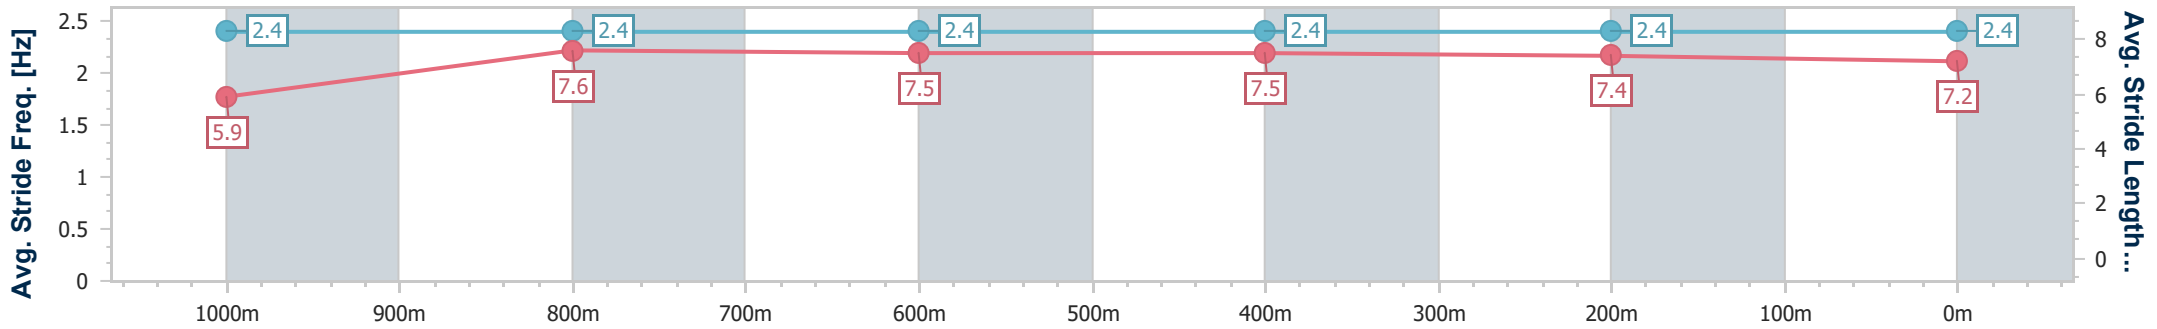

Horse/Jockey Name	Mariamia
Final Rank	8
Fastest Section Time (Section)	0:10.74 (1000m)
Top Speed [km/h] (Section)	68.2 (1000m)
Race State	Finished

Doomben QLD Professional
Race 8: LADBROKES DOOMBEN 10,000 - 1200m
13 May 2023 - 16:03
Track Rating: Good 4, Weather: Fine, Rail Position: True

BRISBANE
RACING CLUB

Section	Overall	1000m	800m	600m	400m	200m
Section Times	1:09.37 [8] (0:14.02)	0:55.35 [9] (0:10.74)	0:44.61 [8] (0:11.09)	0:33.52 [9] (0:11.13)	0:22.39 [9] (0:10.88)	0:11.51 [10] (0:11.51)
Average Speed [km/h]	51.4	67.2	65.1	65.5	66.3	62.6
Top Speed [km/h]	66.8	68.2	65.7	66.3	68.0	66.0
Avg. Dist. to Rail [m]	6.7	0.8	1.2	2.0	2.9	3.2
Avg. Stride Freq. [Hz]	2.4	2.4	2.4	2.4	2.4	2.4
Avg. Stride Length [m]	5.9	7.6	7.5	7.5	7.4	7.2

- [ ] Ranking at each section and finish
- -.-.- No data available at this section
- NA No data available