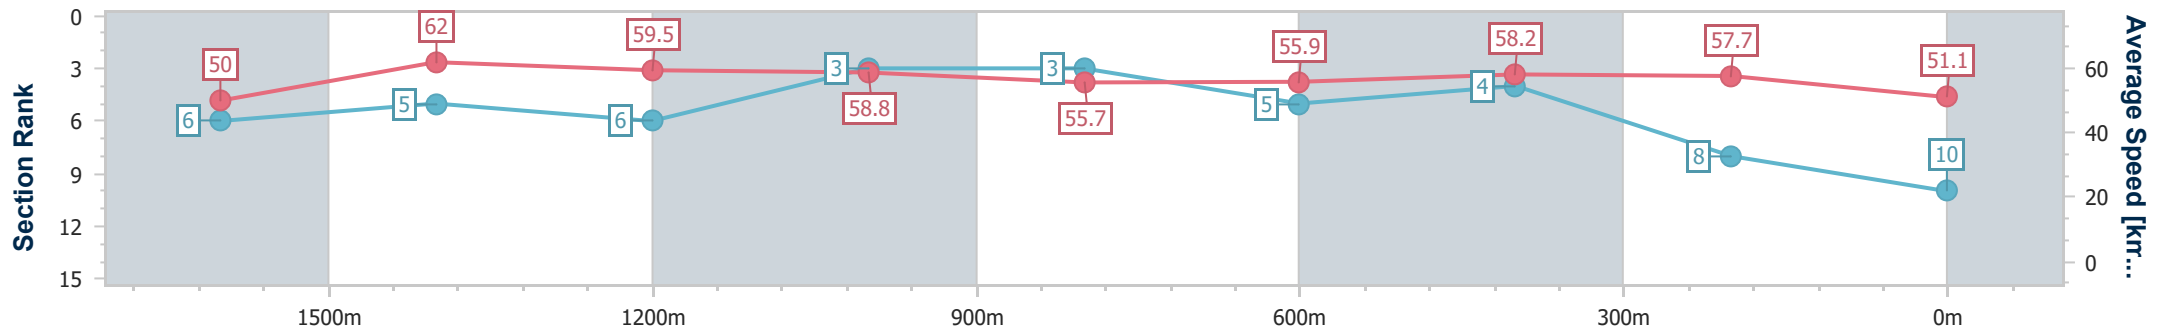

Sunshine Coast QLD Professional

Race 7: DOUBLE R GROUP BENCHMARK 62 Handicap - 1800m

14 May 2023 - 14:49

Track Rating: Heavy 8, Weather: Showers, Rail Position: +4m

Section	Overall	1600m	1400m	1200m	1000m	800m	600m	400m	200m
Section Times	1:55.31 [10] (0:14.37)	1:40.94 [6] (0:11.56)	1:29.38 [5] (0:12.16)	1:17.22 [6] (0:12.25)	1:04.97 [3] (0:13.00)	0:51.97 [3] (0:13.00)	0:38.97 [5] (0:12.40)	0:26.57 [4] (0:12.49)	0:14.08 [8] (0:14.08)
Average Speed [km/h]	50.0	62.0	59.5	58.8	55.7	55.9	58.2	57.7	51.1
Top Speed [km/h]	62.7	64.1	61.7	60.1	57.6	57.1	58.7	58.8	55.4
Avg. Dist. to Rail [m]	2.3	0.7	1.4	2.3	2.1	1.4	0.6	4.5	5.3
Avg. Stride Freq. [Hz]	2.2	2.3	2.2	2.2	2.1	2.2	2.3	2.3	2.1
Avg. Stride Length [m]	6.2	7.5	7.3	7.1	7.0	6.8	7.1	7.1	6.6