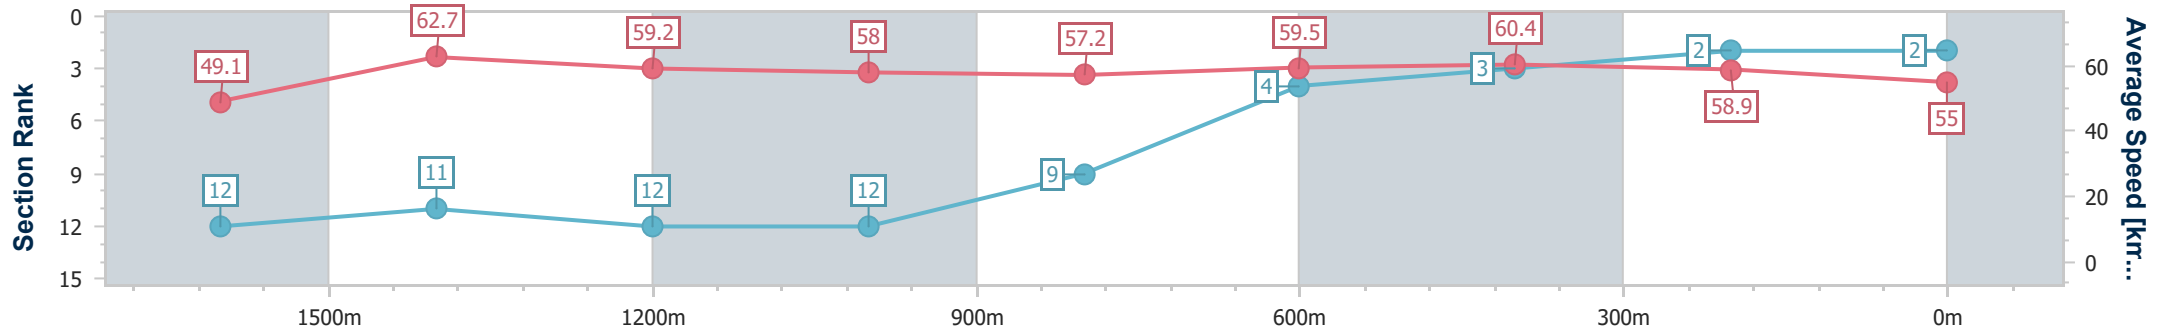

Sunshine Coast QLD Professional

Race 7: DOUBLE R GROUP BENCHMARK 62 Handicap - 1800m

14 May 2023 - 14:49

Track Rating: Heavy 8, Weather: Showers, Rail Position: +4m

Section	Overall	1600m	1400m	1200m	1000m	800m	600m	400m	200m
Section Times	1:53.87 [2] (0:14.80)	1:39.07 [12] (0:11.61)	1:27.46 [11] (0:12.28)	1:15.18 [12] (0:12.45)	1:02.73 [12] (0:12.75)	0:49.98 [9] (0:12.43)	0:37.55 [4] (0:12.24)	0:25.31 [3] (0:12.22)	0:13.09 [2] (0:13.09)
Average Speed [km/h]	49.1	62.7	59.2	58.0	57.2	59.5	60.4	58.9	55.0
Top Speed [km/h]	62.2	63.4	63.1	59.3	58.6	60.7	61.1	60.2	57.1
Avg. Dist. to Rail [m]	7.9	3.3	3.8	3.6	4.7	4.6	4.8	8.2	9.8
Avg. Stride Freq. [Hz]	2.1	2.2	2.1	2.1	2.1	2.2	2.2	2.2	2.1
Avg. Stride Length [m]	6.2	7.5	7.4	7.3	7.3	7.3	7.5	7.4	7.2