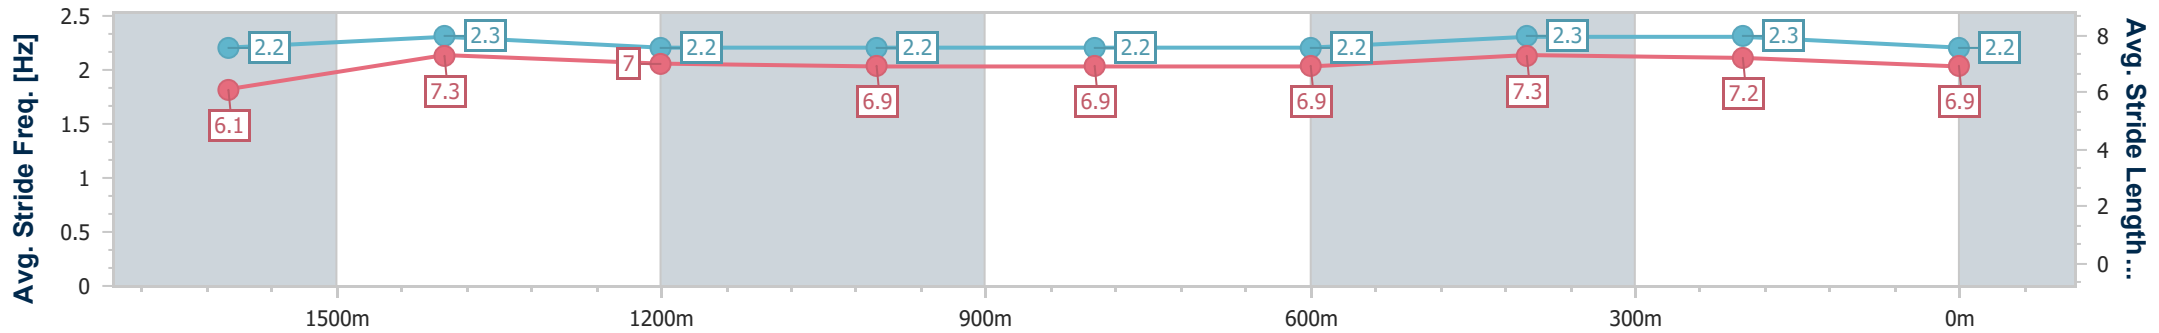

Sunshine Coast QLD Professional

Race 7: DOUBLE R GROUP BENCHMARK 62 Handicap - 1800m

14 May 2023 - 14:49

Track Rating: Heavy 8, Weather: Showers, Rail Position: +4m

Section	Overall	1600m	1400m	1200m	1000m	800m	600m	400m	200m			
Section Times	1:53.93 [4] (0:14.85)	1:39.08 [14] (0:11.74)	1:27.34 [13] (0:12.32)	1:15.02 [13] (0:12.39)	1:02.63 [14] (0:12.90)	0:49.73 [14] (0:12.83)	0:36.90 [14] (0:12.03)	0:24.87 [9] (0:12.00)	0:12.87 [6] (0:12.87)			
Average Speed [km/h]	49.2	62.3	59.0	58.3	56.4	57.3	61.3	59.9	56.0			
Top Speed [km/h]	62.5	63.1	60.4	61.0	60.9	61.6	62.6	61.4	58.1			
Avg. Dist. to Rail [m]	10.7	4.7	3.7	3.5	3.6	3.5	4.3	7.7	8.0			
Avg. Stride Freq. [Hz]	2.2	2.3	2.2	2.2	2.2	2.2	2.3	2.3	2.2			
Avg. Stride Length [m]	6.1	7.3	7.0	6.9	6.9	6.9	7.3	7.2	6.9			