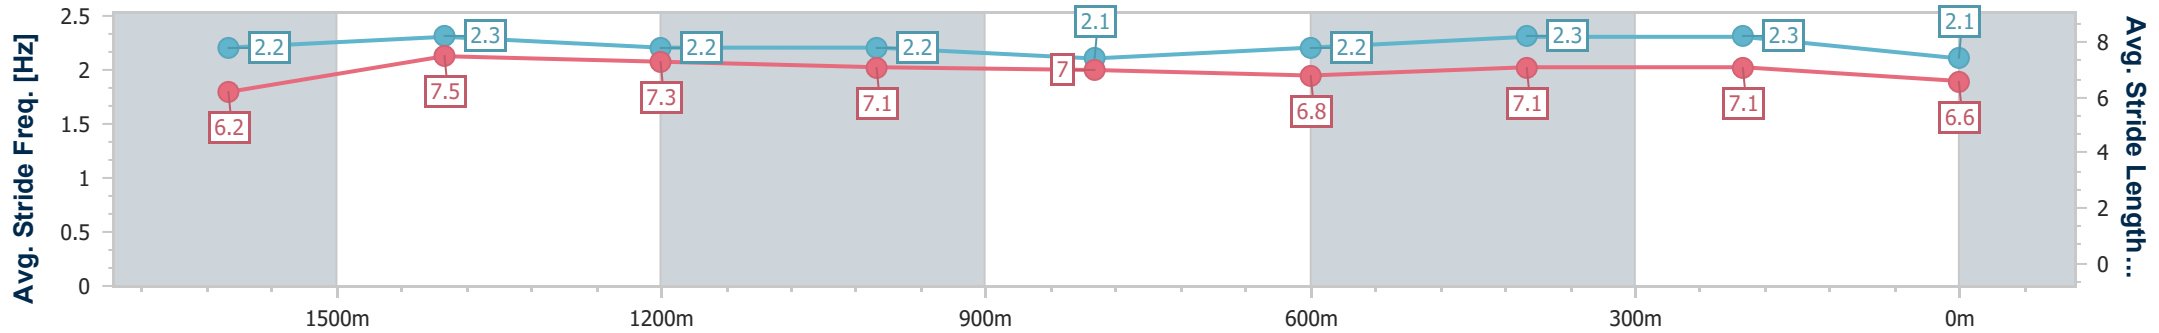

- [ ] Ranking at each section and finish
- .-.- No data available at this section
- NA No data available

Horse/Jockey Name	Cluedo
Final Rank	10
Fastest Section Time (Section)	0:11.56 (1600m)
Top Speed [km/h] (Section)	64.1 (1600m)
Race State	Finished

Sunshine Coast QLD Professional

Race 7: DOUBLE R GROUP BENCHMARK 62 Handicap - 1800m

14 May 2023 - 14:49

Track Rating: Heavy 8, Weather: Showers, Rail Position: +4m

Section	Overall	1600m	1400m	1200m	1000m	800m	600m	400m	200m
Section Times	1:55.31 [10] (0:14.37)	1:40.94 [6] (0:11.56)	1:29.38 [5] (0:12.16)	1:17.22 [6] (0:12.25)	1:04.97 [3] (0:13.00)	0:51.97 [3] (0:13.00)	0:38.97 [5] (0:12.40)	0:26.57 [4] (0:12.49)	0:14.08 [8] (0:14.08)
Average Speed [km/h]	50.0	62.0	59.5	58.8	55.7	55.9	58.2	57.7	51.1
Top Speed [km/h]	62.7	64.1	61.7	60.1	57.6	57.1	58.7	58.8	55.4
Avg. Dist. to Rail [m]	2.3	0.7	1.4	2.3	2.1	1.4	0.6	4.5	5.3
Avg. Stride Freq. [Hz]	2.2	2.3	2.2	2.2	2.1	2.2	2.3	2.3	2.1
Avg. Stride Length [m]	6.2	7.5	7.3	7.1	7.0	6.8	7.1	7.1	6.6