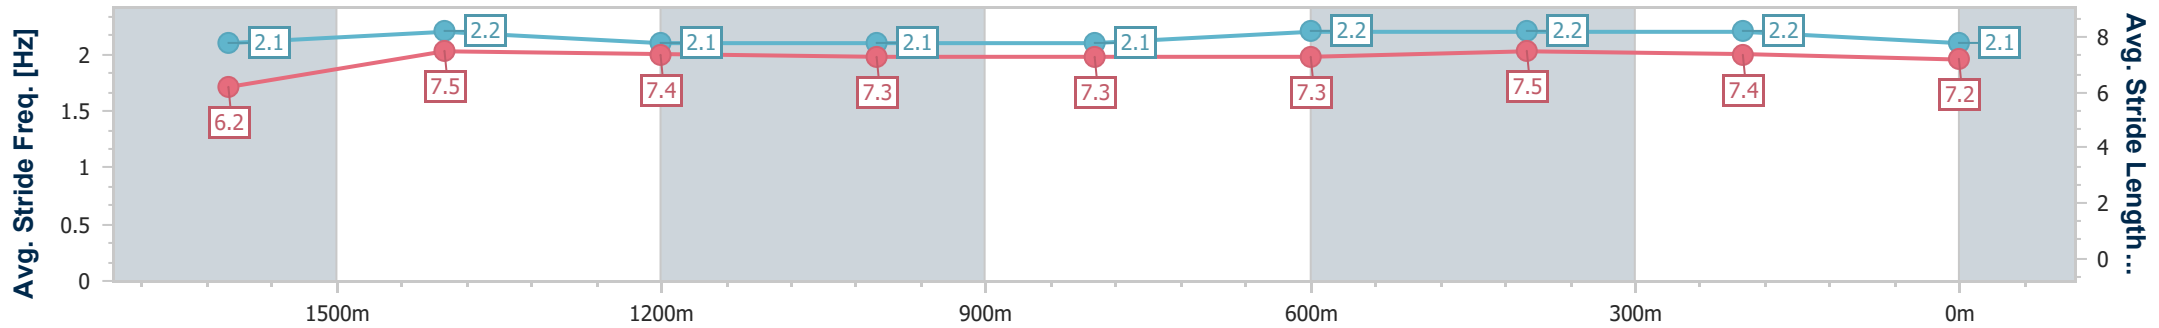

Sunshine Coast QLD Professional

Race 7: DOUBLE R GROUP BENCHMARK 62 Handicap - 1800m

14 May 2023 - 14:49

Track Rating: Heavy 8, Weather: Showers, Rail Position: +4m

Section	Overall	1600m	1400m	1200m	1000m	800m	600m	400m	200m
Section Times	1:53.87 [2] (0:14.80)	1:39.07 [12] (0:11.61)	1:27.46 [11] (0:12.28)	1:15.18 [12] (0:12.45)	1:02.73 [12] (0:12.75)	0:49.98 [9] (0:12.43)	0:37.55 [4] (0:12.24)	0:25.31 [3] (0:12.22)	0:13.09 [2] (0:13.09)
Average Speed [km/h]	49.1	62.7	59.2	58.0	57.2	59.5	60.4	58.9	55.0
Top Speed [km/h]	62.2	63.4	63.1	59.3	58.6	60.7	61.1	60.2	57.1
Avg. Dist. to Rail [m]	7.9	3.3	3.8	3.6	4.7	4.6	4.8	8.2	9.8
Avg. Stride Freq. [Hz]	2.1	2.2	2.1	2.1	2.1	2.2	2.2	2.2	2.1
Avg. Stride Length [m]	6.2	7.5	7.4	7.3	7.3	7.3	7.5	7.4	7.2