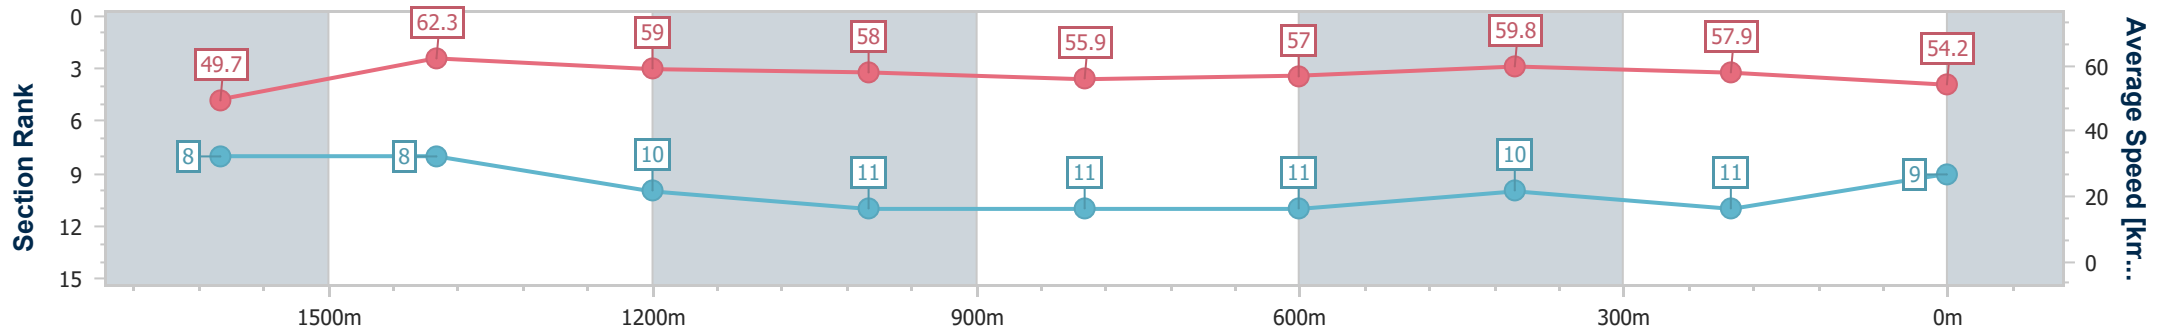

Sunshine Coast QLD Professional

Race 7: DOUBLE R GROUP BENCHMARK 62 Handicap - 1800m

14 May 2023 - 14:49

Track Rating: Heavy 8, Weather: Showers, Rail Position: +4m

Section	Overall	1600m	1400m	1200m	1000m	800m	600m	400m	200m
Section Times	1:54.82 [9] (0:14.51)	1:40.31 [8] (0:11.69)	1:28.62 [8] (0:12.30)	1:16.32 [10] (0:12.45)	1:03.87 [11] (0:13.02)	0:50.85 [11] (0:12.87)	0:37.98 [11] (0:12.26)	0:25.72 [10] (0:12.43)	0:13.29 [11] (0:13.29)
Average Speed [km/h]	49.7	62.3	59.0	58.0	55.9	57.0	59.8	57.9	54.2
Top Speed [km/h]	62.0	63.2	61.4	59.1	57.1	60.1	60.3	59.5	56.0
Avg. Dist. to Rail [m]	3.5	3.2	3.3	3.5	4.0	3.3	3.3	7.4	8.6
Avg. Stride Freq. [Hz]	2.2	2.3	2.2	2.2	2.1	2.2	2.3	2.2	2.2
Avg. Stride Length [m]	6.2	7.3	7.2	7.1	7.0	6.9	7.1	7.0	6.7

- [ ] Ranking at each section and finish
- .-.- No data available at this section
- NA No data available

Horse/Jockey Name	Cluedo
Final Rank	10
Fastest Section Time (Section)	0:11.56 (1600m)
Top Speed [km/h] (Section)	64.1 (1600m)
Race State	Finished