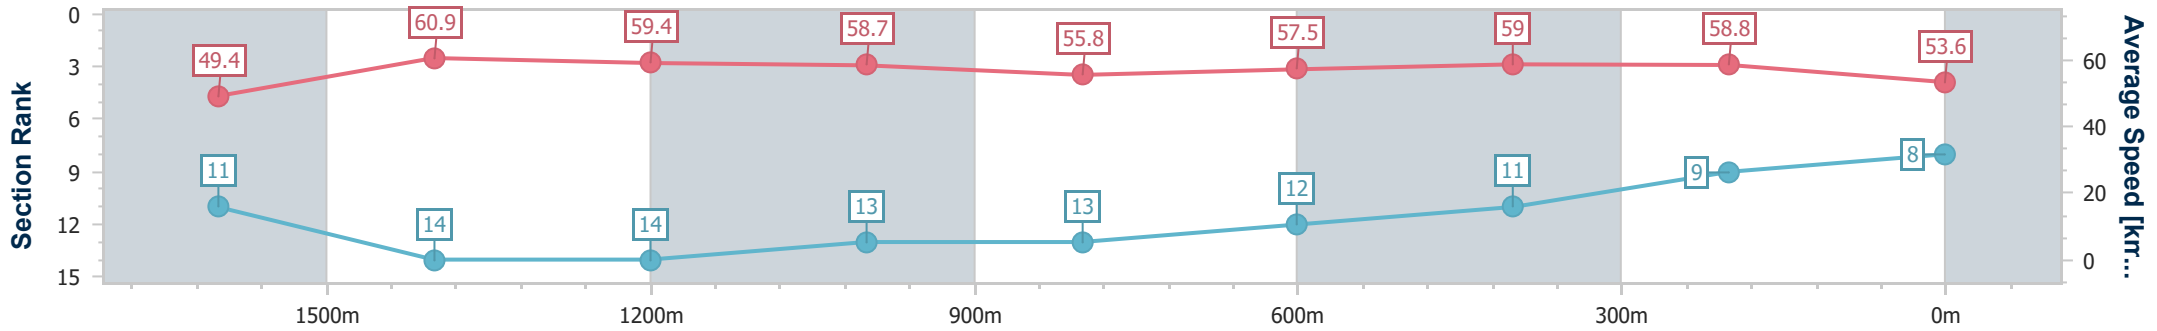

Sunshine Coast QLD Professional

Race 7: DOUBLE R GROUP BENCHMARK 62 Handicap - 1800m

14 May 2023 - 14:49

Track Rating: Heavy 8, Weather: Showers, Rail Position: +4m

Section	Overall	1600m	1400m	1200m	1000m	800m	600m	400m	200m
Section Times	1:54.79 [8] (0:14.75)	1:40.04 [11] (0:11.98)	1:28.06 [14] (0:12.20)	1:15.86 [14] (0:12.29)	1:03.57 [13] (0:12.98)	0:50.59 [13] (0:12.65)	0:37.94 [12] (0:12.25)	0:25.69 [11] (0:12.25)	0:13.44 [9] (0:13.44)
Average Speed [km/h]	49.4	60.9	59.4	58.7	55.8	57.5	59.0	58.8	53.6
Top Speed [km/h]	61.3	62.7	62.7	60.9	59.4	60.5	60.2	60.0	57.0
Avg. Dist. to Rail [m]	10.0	3.8	2.7	2.6	2.5	1.5	0.9	3.3	3.3
Avg. Stride Freq. [Hz]	2.2	2.3	2.2	2.3	2.2	2.3	2.3	2.3	2.2
Avg. Stride Length [m]	6.1	7.0	7.0	7.0	6.8	6.8	7.0	7.0	6.7