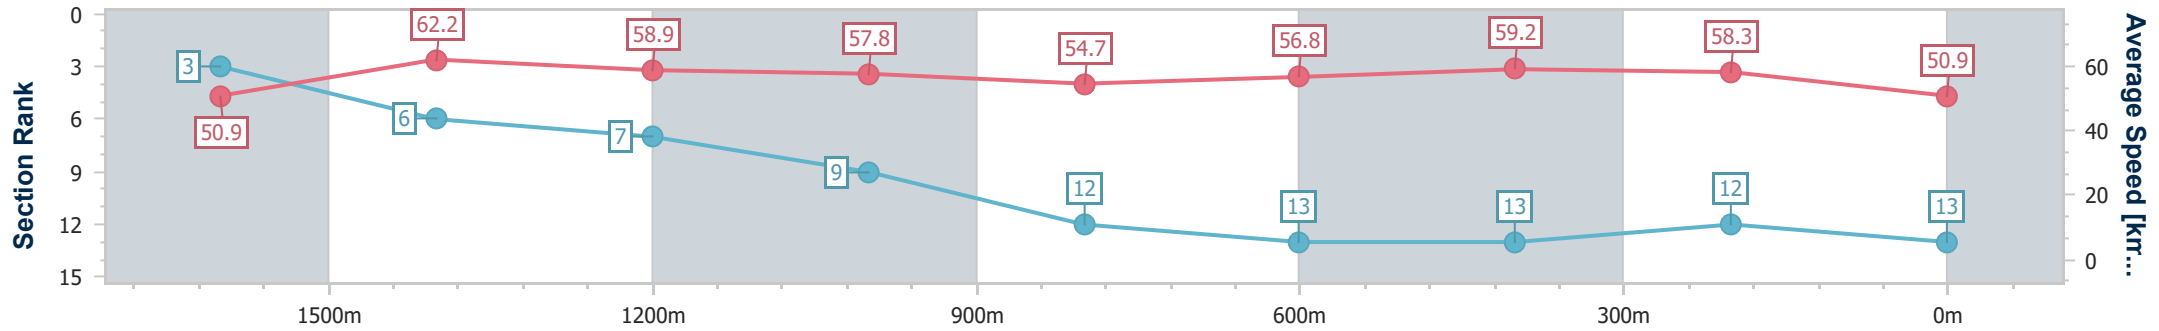

Sunshine Coast QLD Professional

Race 7: DOUBLE R GROUP BENCHMARK 62 Handicap - 1800m

14 May 2023 - 14:49

Track Rating: Heavy 8, Weather: Showers, Rail Position: +4m

Section	Overall	1600m	1400m	1200m	1000m	800m	600m	400m	200m
Section Times	1:55.75 [13] (0:14.24)	1:41.51 [3] (0:11.70)	1:29.81 [6] (0:12.34)	1:17.47 [7] (0:12.48)	1:04.99 [9] (0:13.30)	0:51.69 [12] (0:12.87)	0:38.82 [13] (0:12.33)	0:26.49 [13] (0:12.36)	0:14.13 [12] (0:14.13)
Average Speed [km/h]	50.9	62.2	58.9	57.8	54.7	56.8	59.2	58.3	50.9
Top Speed [km/h]	64.3	63.4	60.9	59.6	55.8	60.4	61.2	60.0	53.8
Avg. Dist. to Rail [m]	3.8	3.4	3.5	3.4	3.2	2.5	2.4	5.0	4.9
Avg. Stride Freq. [Hz]	2.1	2.2	2.1	2.1	2.1	2.2	2.2	2.2	2.0
Avg. Stride Length [m]	6.4	7.5	7.3	7.2	7.1	7.2	7.4	7.4	6.9

- [ ] Ranking at each section and finish
- .-.- No data available at this section
- NA No data available

Horse/Jockey Name	Collection Point
Final Rank	2147483647
Fastest Section Time (Section)	0:11.58 (1600m)
Top Speed [km/h] (Section)	65.2 (1600m)
Race State	DidNotFinish