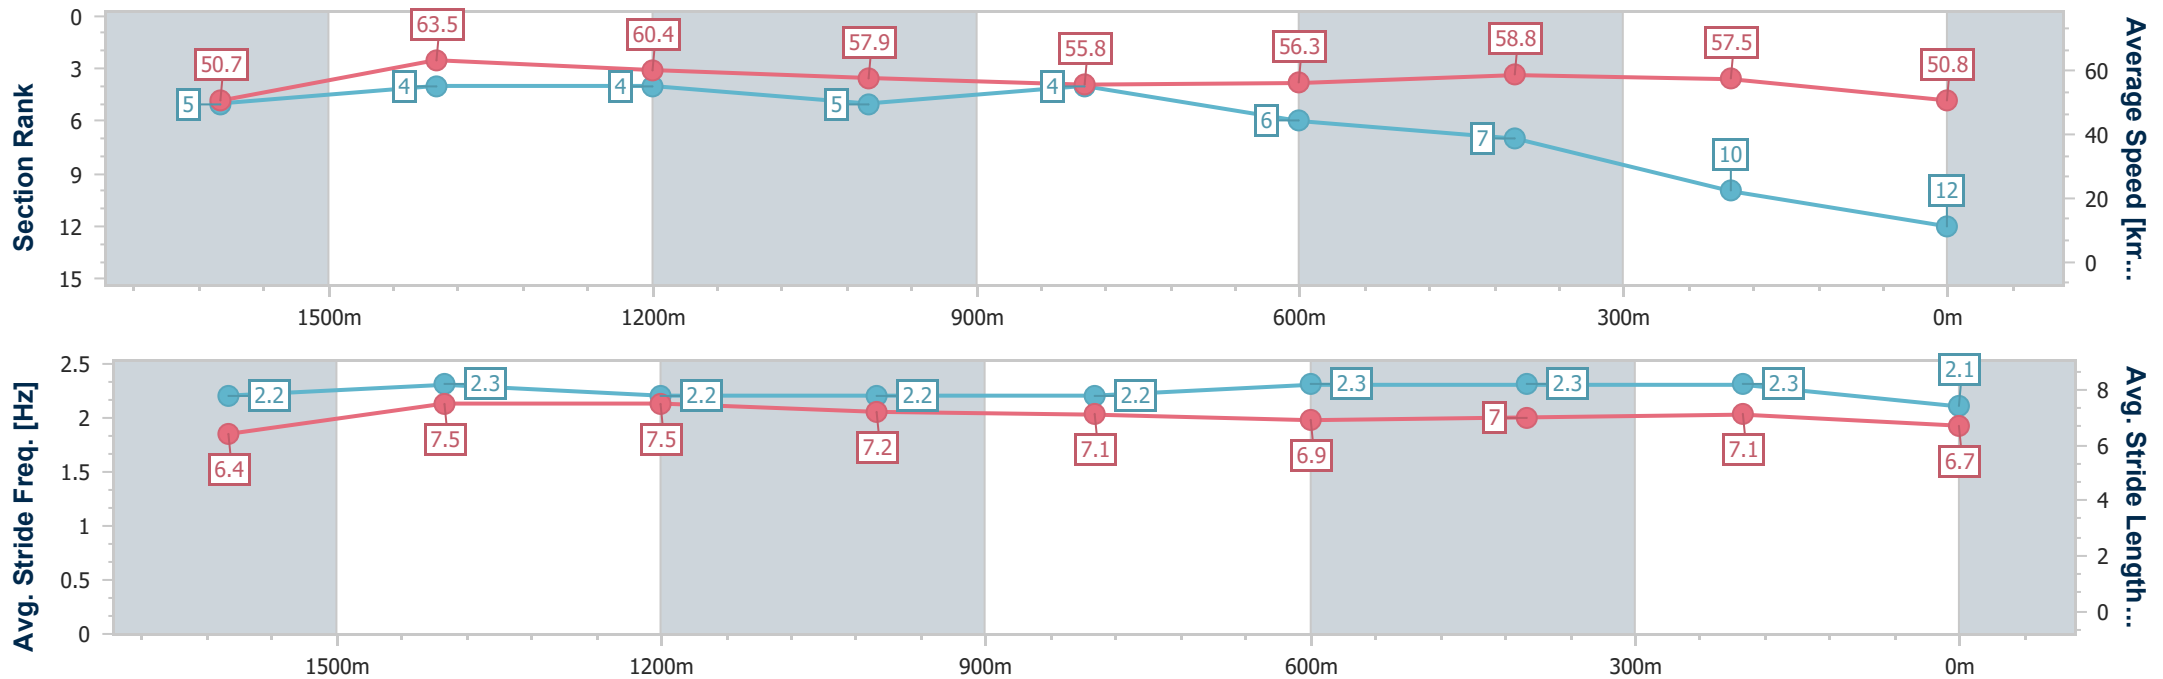

Sunshine Coast QLD Professional

Race 7: DOUBLE R GROUP BENCHMARK 62 Handicap - 1800m

14 May 2023 - 14:49

Track Rating: Heavy 8, Weather: Showers, Rail Position: +4m

Section	Overall	1600m	1400m	1200m	1000m	800m	600m	400m	200m			
Section Times	1:55.63 [12] (0:14.34)	1:41.29 [5] (0:11.56)	1:29.73 [4] (0:12.03)	1:17.70 [4] (0:12.48)	1:05.22 [5] (0:13.00)	0:52.22 [4] (0:13.00)	0:39.22 [6] (0:12.50)	0:26.72 [7] (0:12.54)	0:14.18 [10] (0:14.18)			
Average Speed [km/h]	50.7	63.5	60.4	57.9	55.8	56.3	58.8	57.5	50.8			
Top Speed [km/h]	62.9	65.0	62.1	58.9	57.1	58.4	59.6	59.5	54.6			
Avg. Dist. to Rail [m]	7.1	5.5	4.3	3.4	3.0	3.0	3.6	7.1	7.7			
Avg. Stride Freq. [Hz]	2.2	2.3	2.2	2.2	2.2	2.3	2.3	2.3	2.1			
Avg. Stride Length [m]	6.4	7.5	7.5	7.2	7.1	6.9	7.0	7.1	6.7			