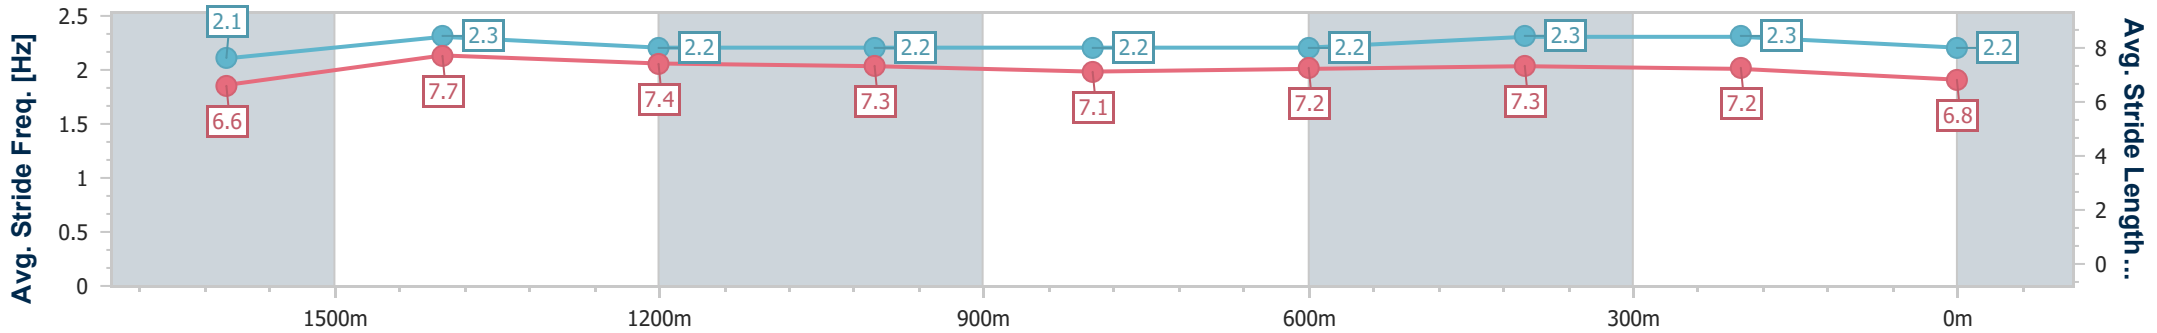

Sunshine Coast QLD Professional

Race 7: DOUBLE R GROUP BENCHMARK 62 Handicap - 1800m

14 May 2023 - 14:49

Track Rating: Heavy 8, Weather: Showers, Rail Position: +4m

Section	Overall	1600m	1400m	1200m	1000m	800m	600m	400m	200m			
Section Times	1:54.12 [6] (0:14.31)	1:39.81 [4] (0:11.37)	1:28.44 [2] (0:12.19)	1:16.25 [3] (0:12.52)	1:03.73 [4] (0:13.15)	0:50.58 [5] (0:12.78)	0:37.80 [3] (0:12.23)	0:25.57 [2] (0:12.25)	0:13.32 [3] (0:13.32)			
Average Speed [km/h]	50.6	63.9	59.6	57.6	55.0	57.1	60.0	58.9	54.0			
Top Speed [km/h]	63.6	65.2	63.9	59.4	56.2	59.3	60.7	60.5	56.9			
Avg. Dist. to Rail [m]	4.6	3.6	3.4	2.9	2.5	1.9	3.7	7.1	7.6			
Avg. Stride Freq. [Hz]	2.1	2.3	2.2	2.2	2.2	2.2	2.3	2.3	2.2			
Avg. Stride Length [m]	6.6	7.7	7.4	7.3	7.1	7.2	7.3	7.2	6.8			

- [ ] Ranking at each section and finish
- .-.- No data available at this section
- NA No data available

Horse/Jockey Name	Top Spy
Final Rank	7
Fastest Section Time (Section)	0:11.60 (1600m)
Top Speed [km/h] (Section)	64.1 (1600m)
Race State	Finished