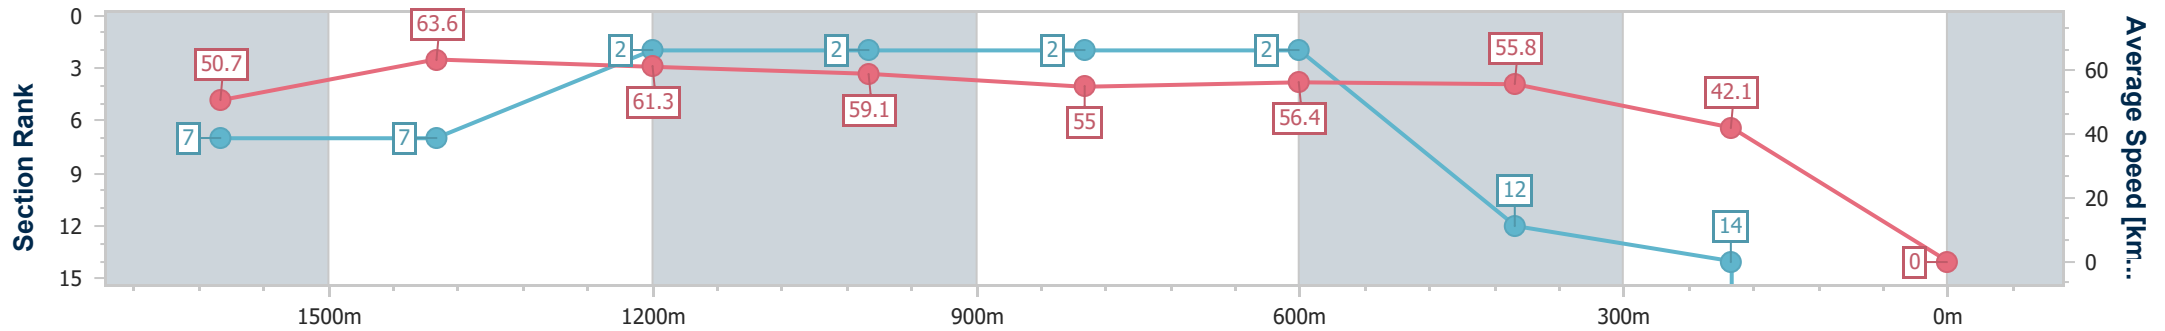

Sunshine Coast QLD Professional

Race 7: DOUBLE R GROUP BENCHMARK 62 Handicap - 1800m

14 May 2023 - 14:49

Track Rating: Heavy 8, Weather: Showers, Rail Position: +4m

Section	Overall	1600m	1400m	1200m	1000m	800m	600m	400m	200m			
Section Times	0:00.00 [2147483647 1 (0:14.38)	0:00.00 [7] (0:11.58)	0:00.00 [7] (0:11.90)	0:00.00 [2] (0:12.23)	0:00.00 [2] (0:13.18)	0:00.00 [2] (0:12.96)	0:00.00 [2] (0:13.00)	0:00.00 [12] (0:17.10)	:-:--			
Average Speed [km/h]	50.7	63.6	61.3	59.1	55.0	56.4	55.8	42.1	0.0			
Top Speed [km/h]	63.9	65.2	62.7	61.1	56.9	57.7	57.9	52.6	--			
Avg. Dist. to Rail [m]	8.9	6.2	5.3	4.6	3.0	2.5	1.5	1.1	0.0			
Avg. Stride Freq. [Hz]	2.2	2.3	2.3	2.3	2.2	2.3	2.3	2.0	--			
Avg. Stride Length [m]	6.3	7.5	7.3	7.1	6.8	6.6	6.6	5.8	--			