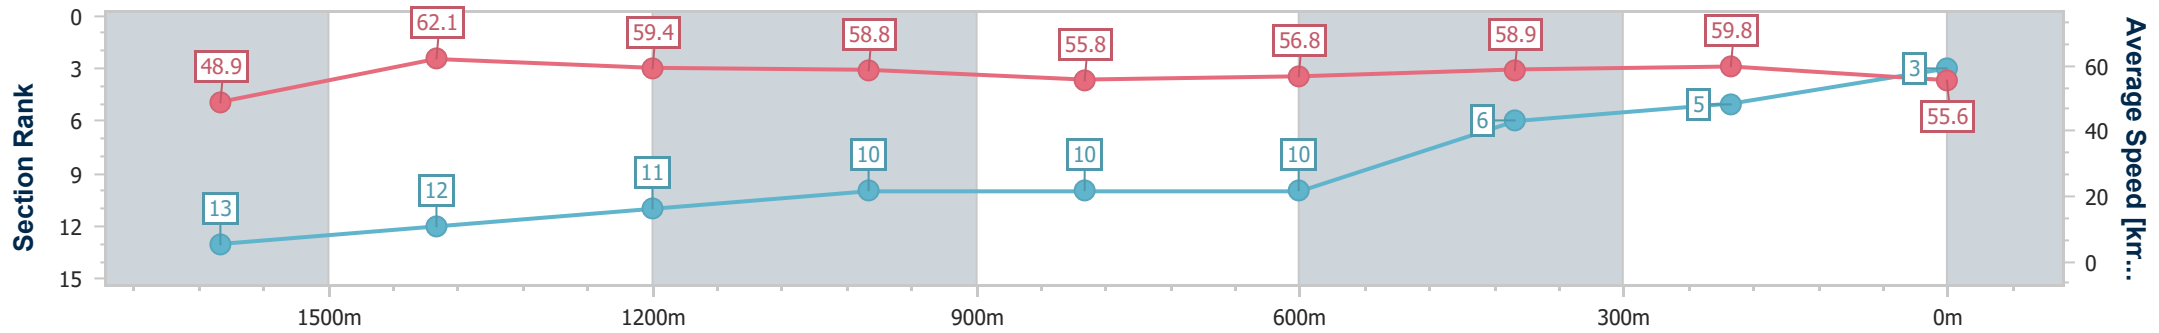

Sunshine Coast QLD Professional

Race 7: DOUBLE R GROUP BENCHMARK 62 Handicap - 1800m

14 May 2023 - 14:49

Track Rating: Heavy 8, Weather: Showers, Rail Position: +4m

Section	Overall	1600m	1400m	1200m	1000m	800m	600m	400m	200m			
Section Times	1:53.91 [3] (0:14.80)	1:39.11 [13] (0:11.67)	1:27.44 [12] (0:12.17)	1:15.27 [11] (0:12.27)	1:03.00 [10] (0:12.99)	0:50.01 [10] (0:12.79)	0:37.22 [10] (0:12.22)	0:25.00 [6] (0:12.04)	0:12.96 [5] (0:12.96)			
Average Speed [km/h]	48.9	62.1	59.4	58.8	55.8	56.8	58.9	59.8	55.6			
Top Speed [km/h]	62.5	63.2	62.7	59.9	57.3	58.9	59.9	61.0	58.5			
Avg. Dist. to Rail [m]	7.9	2.0	2.2	2.3	2.1	1.4	0.2	2.8	3.6			
Avg. Stride Freq. [Hz]	2.2	2.3	2.2	2.2	2.2	2.2	2.3	2.3	2.2			
Avg. Stride Length [m]	5.9	7.2	7.1	7.1	6.9	6.8	7.0	7.1	7.0			