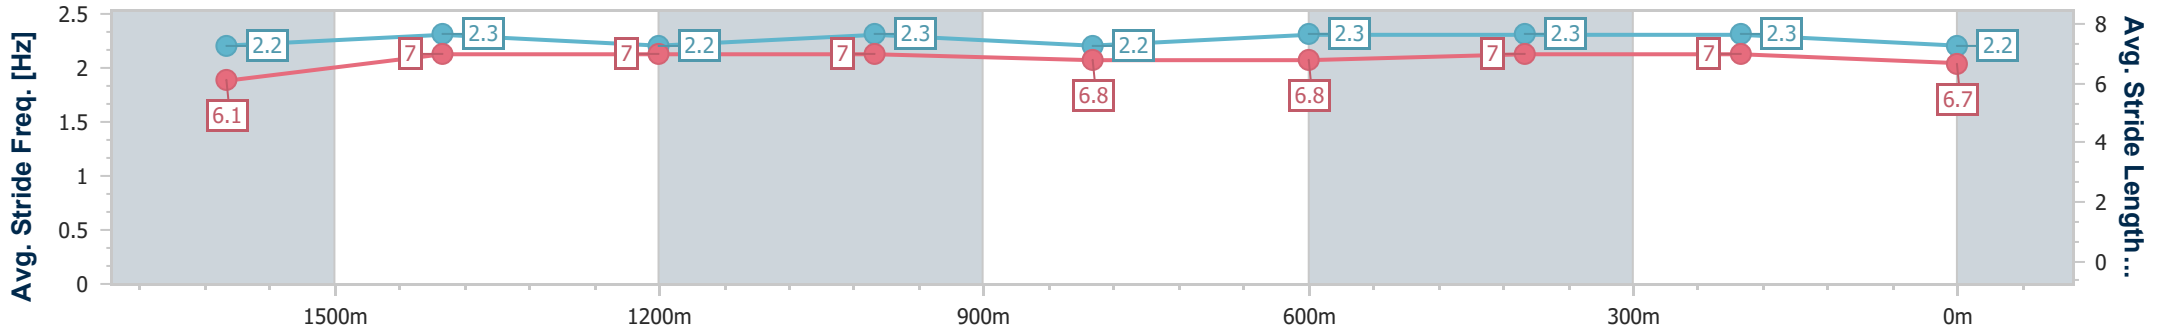

Sunshine Coast QLD Professional

Race 7: DOUBLE R GROUP BENCHMARK 62 Handicap - 1800m

14 May 2023 - 14:49

Track Rating: Heavy 8, Weather: Showers, Rail Position: +4m

Section	Overall	1600m	1400m	1200m	1000m	800m	600m	400m	200m
Section Times	1:54.79 [8] (0:14.75)	1:40.04 [11] (0:11.98)	1:28.06 [14] (0:12.20)	1:15.86 [14] (0:12.29)	1:03.57 [13] (0:12.98)	0:50.59 [13] (0:12.65)	0:37.94 [12] (0:12.25)	0:25.69 [11] (0:12.25)	0:13.44 [9] (0:13.44)
Average Speed [km/h]	49.4	60.9	59.4	58.7	55.8	57.5	59.0	58.8	53.6
Top Speed [km/h]	61.3	62.7	62.7	60.9	59.4	60.5	60.2	60.0	57.0
Avg. Dist. to Rail [m]	10.0	3.8	2.7	2.6	2.5	1.5	0.9	3.3	3.3
Avg. Stride Freq. [Hz]	2.2	2.3	2.2	2.3	2.2	2.3	2.3	2.3	2.2
Avg. Stride Length [m]	6.1	7.0	7.0	7.0	6.8	6.8	7.0	7.0	6.7