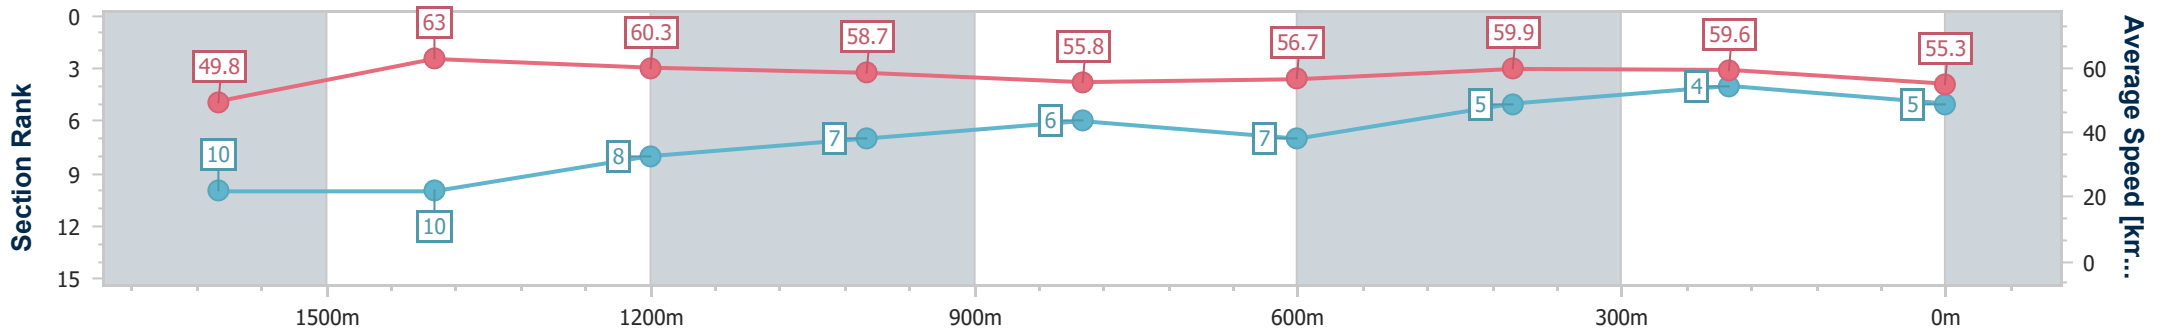

Sunshine Coast QLD Professional

Race 7: DOUBLE R GROUP BENCHMARK 62 Handicap - 1800m

14 May 2023 - 14:49

Track Rating: Heavy 8, Weather: Showers, Rail Position: +4m

Section	Overall	1600m	1400m	1200m	1000m	800m	600m	400m	200m			
Section Times	1:53.95 [5] (0:14.66)	1:39.29 [10] (0:11.59)	1:27.70 [10] (0:12.04)	1:15.66 [8] (0:12.33)	1:03.33 [7] (0:13.00)	0:50.33 [6] (0:12.90)	0:37.43 [7] (0:12.32)	0:25.11 [5] (0:12.11)	0:13.00 [4] (0:13.00)			
Average Speed [km/h]	49.8	63.0	60.3	58.7	55.8	56.7	59.9	59.6	55.3			
Top Speed [km/h]	61.2	64.2	63.6	59.5	57.8	60.1	61.2	61.3	58.1			
Avg. Dist. to Rail [m]	9.3	3.6	3.7	3.6	3.2	2.7	4.4	8.8	11.1			
Avg. Stride Freq. [Hz]	2.2	2.3	2.3	2.3	2.2	2.3	2.3	2.3	2.3			
Avg. Stride Length [m]	6.2	7.5	7.2	7.1	7.0	6.9	7.1	7.1	6.8			