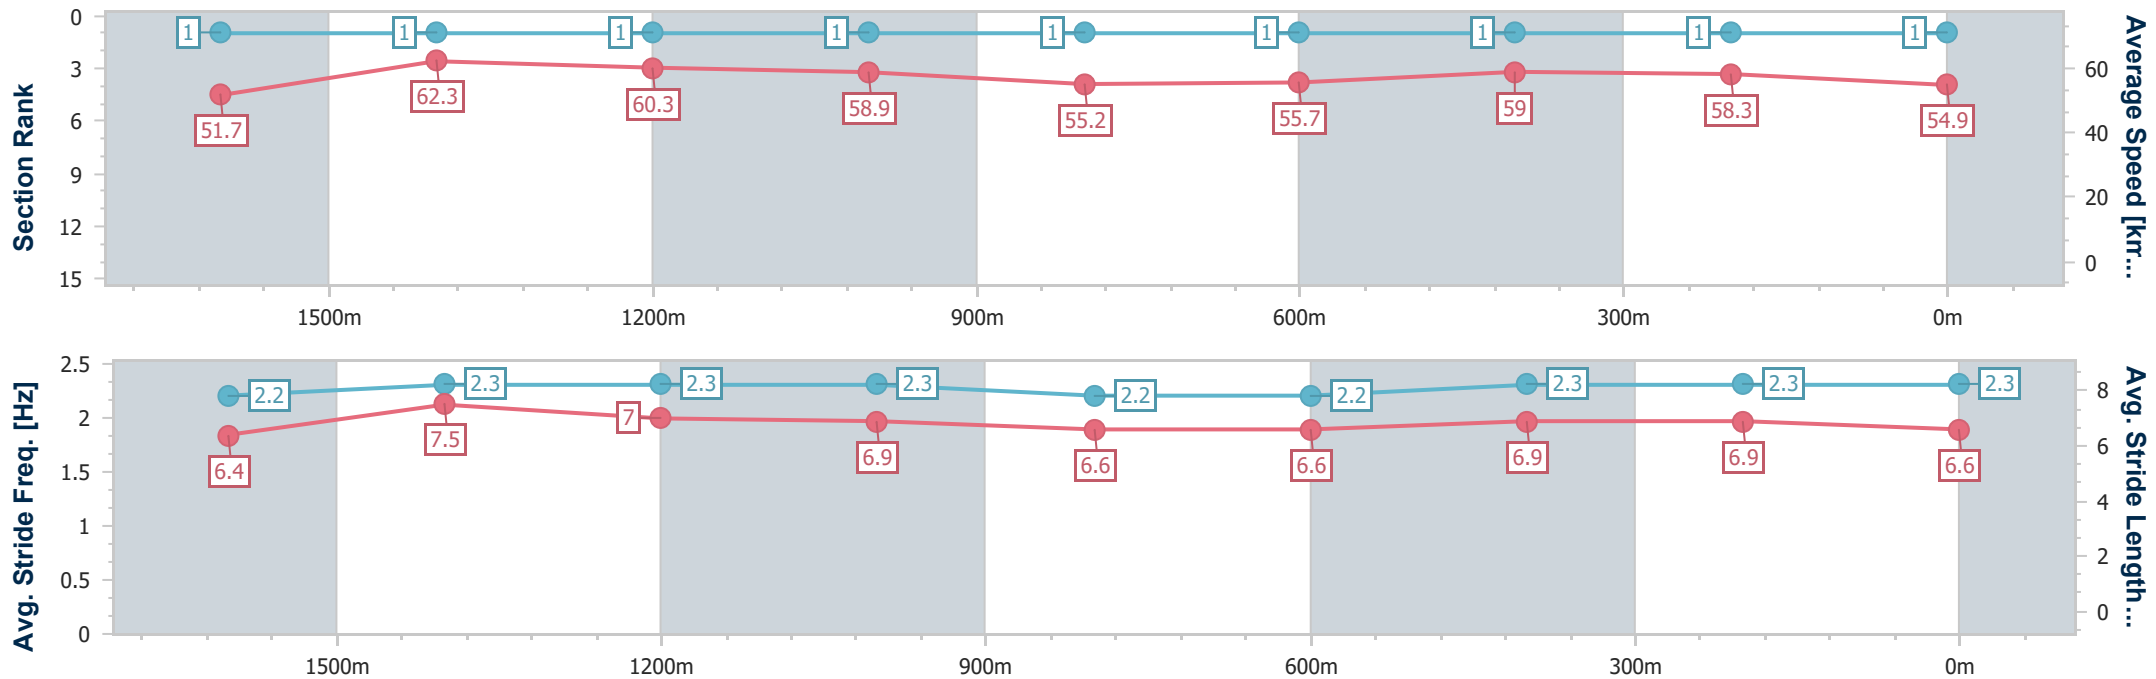

14 May 2023 - 14:49

Track Rating: Heavy 8, Weather: Showers, Rail Position: +4m

Section	Overall	1600m	1400m	1200m	1000m	800m	600m	400m	200m
Section Times	1:53.75 [1] (0:14.03)	1:39.72 [1] (0:11.63)	1:28.09 [1] (0:12.01)	1:16.08 [1] (0:12.25)	1:03.83 [1] (0:13.10)	0:50.73 [1] (0:13.02)	0:37.71 [1] (0:12.24)	0:25.47 [1] (0:12.35)	0:13.12 [1] (0:13.12)
Average Speed [km/h]	51.7	62.3	60.3	58.9	55.2	55.7	59.0	58.3	54.9
Top Speed [km/h]	64.6	63.2	62.4	59.5	57.9	58.2	59.8	59.3	56.7
Avg. Dist. to Rail [m]	6.5	1.5	2.2	2.3	2.2	1.3	0.5	3.8	4.7
Avg. Stride Freq. [Hz]	2.2	2.3	2.3	2.3	2.2	2.2	2.3	2.3	2.3
Avg. Stride Length [m]	6.4	7.5	7.0	6.9	6.6	6.6	6.9	6.9	6.6