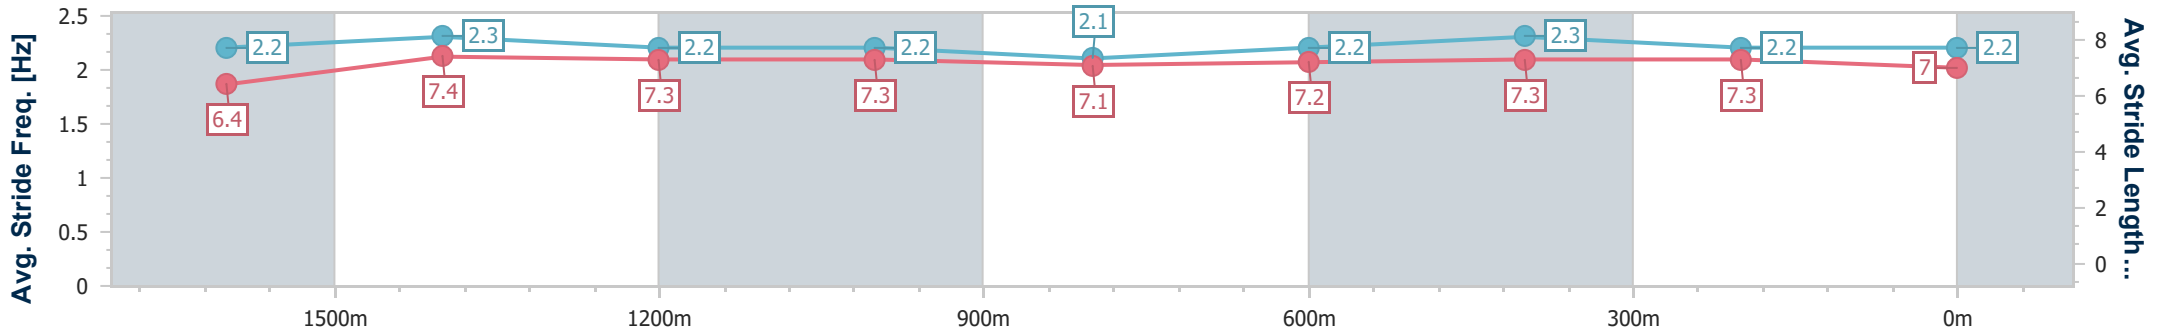

Sunshine Coast QLD Professional

Race 7: DOUBLE R GROUP BENCHMARK 62 Handicap - 1800m

14 May 2023 - 14:49

Track Rating: Heavy 8, Weather: Showers, Rail Position: +4m

Section	Overall	1600m	1400m	1200m	1000m	800m	600m	400m	200m			
Section Times	1:54.15 [7] (0:14.11)	1:40.04 [2] (0:11.60)	1:28.44 [3] (0:12.27)	1:16.17 [5] (0:12.50)	1:03.67 [6] (0:13.23)	0:50.44 [8] (0:12.83)	0:37.61 [8] (0:12.40)	0:25.21 [8] (0:12.24)	0:12.97 [7] (0:12.97)			
Average Speed [km/h]	51.4	62.3	58.9	57.7	54.8	57.0	59.4	58.8	55.5			
Top Speed [km/h]	64.1	64.1	61.4	60.0	56.3	60.2	60.5	60.5	57.9			
Avg. Dist. to Rail [m]	9.3	0.8	1.3	2.3	2.3	2.6	3.9	6.6	6.7			
Avg. Stride Freq. [Hz]	2.2	2.3	2.2	2.2	2.1	2.2	2.3	2.2	2.2			
Avg. Stride Length [m]	6.4	7.4	7.3	7.3	7.1	7.2	7.3	7.3	7.0			