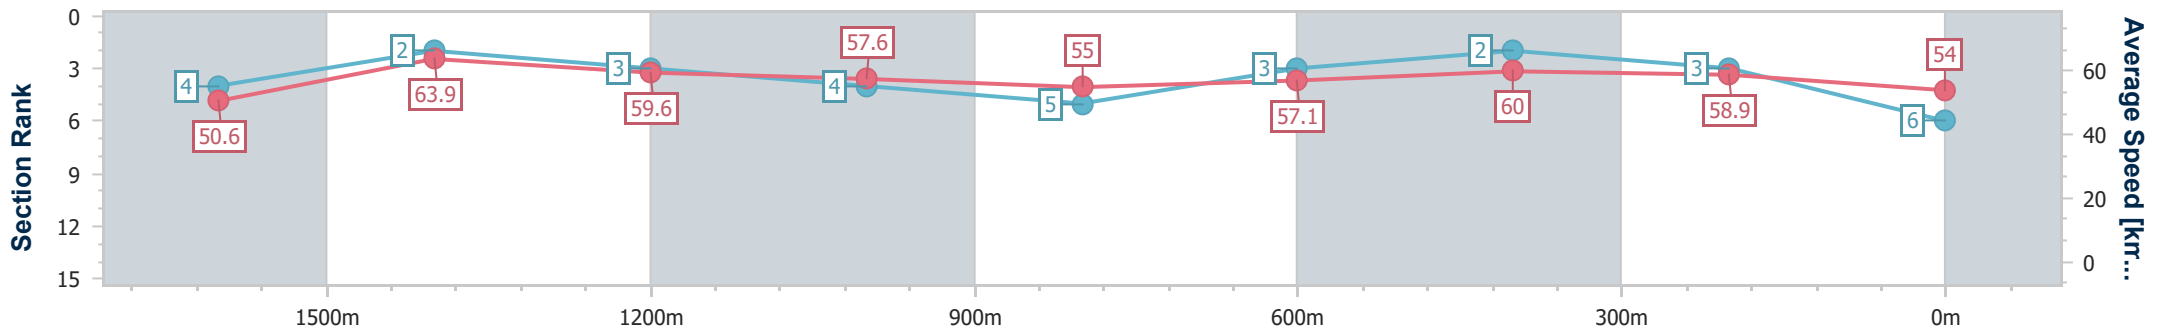

Sunshine Coast QLD Professional

Race 7: DOUBLE R GROUP BENCHMARK 62 Handicap - 1800m

14 May 2023 - 14:49

Track Rating: Heavy 8, Weather: Showers, Rail Position: +4m

Section	Overall	1600m	1400m	1200m	1000m	800m	600m	400m	200m			
Section Times	1:54.12 [6] (0:14.31)	1:39.81 [4] (0:11.37)	1:28.44 [2] (0:12.19)	1:16.25 [3] (0:12.52)	1:03.73 [4] (0:13.15)	0:50.58 [5] (0:12.78)	0:37.80 [3] (0:12.23)	0:25.57 [2] (0:12.25)	0:13.32 [3] (0:13.32)			
Average Speed [km/h]	50.6	63.9	59.6	57.6	55.0	57.1	60.0	58.9	54.0			
Top Speed [km/h]	63.6	65.2	63.9	59.4	56.2	59.3	60.7	60.5	56.9			
Avg. Dist. to Rail [m]	4.6	3.6	3.4	2.9	2.5	1.9	3.7	7.1	7.6			
Avg. Stride Freq. [Hz]	2.1	2.3	2.2	2.2	2.2	2.2	2.3	2.3	2.2			
Avg. Stride Length [m]	6.6	7.7	7.4	7.3	7.1	7.2	7.3	7.2	6.8			