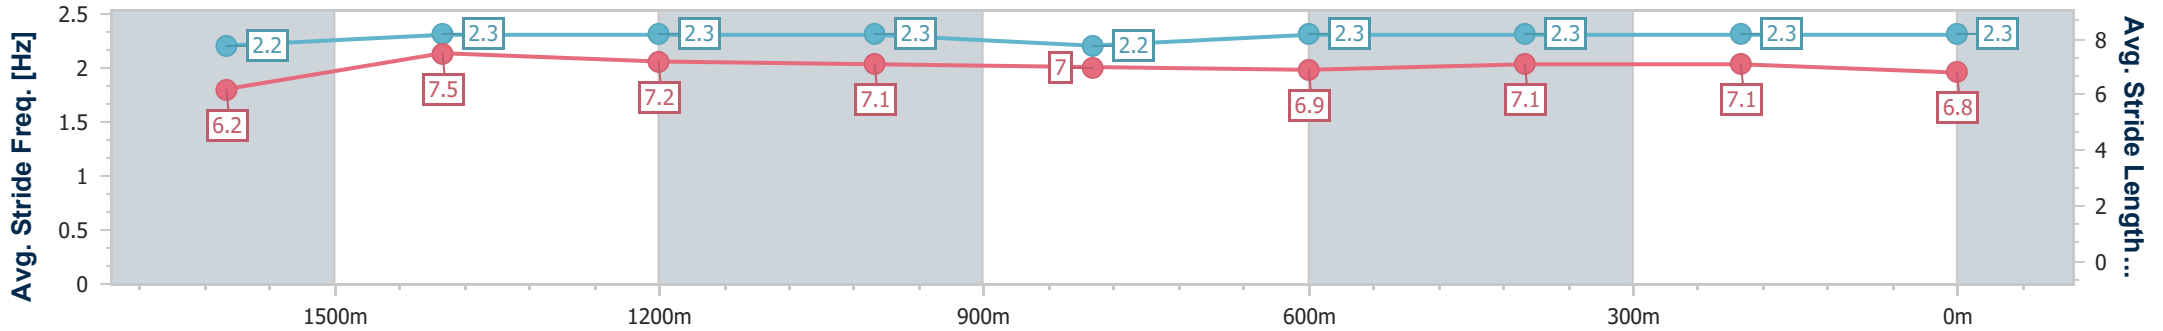

Sunshine Coast QLD Professional

Race 7: DOUBLE R GROUP BENCHMARK 62 Handicap - 1800m

14 May 2023 - 14:49

Track Rating: Heavy 8, Weather: Showers, Rail Position: +4m

Section	Overall	1600m	1400m	1200m	1000m	800m	600m	400m	200m			
Section Times	1:53.95 [5] (0:14.66)	1:39.29 [10] (0:11.59)	1:27.70 [10] (0:12.04)	1:15.66 [8] (0:12.33)	1:03.33 [7] (0:13.00)	0:50.33 [6] (0:12.90)	0:37.43 [7] (0:12.32)	0:25.11 [5] (0:12.11)	0:13.00 [4] (0:13.00)			
Average Speed [km/h]	49.8	63.0	60.3	58.7	55.8	56.7	59.9	59.6	55.3			
Top Speed [km/h]	61.2	64.2	63.6	59.5	57.8	60.1	61.2	61.3	58.1			
Avg. Dist. to Rail [m]	9.3	3.6	3.7	3.6	3.2	2.7	4.4	8.8	11.1			
Avg. Stride Freq. [Hz]	2.2	2.3	2.3	2.3	2.2	2.3	2.3	2.3	2.3			
Avg. Stride Length [m]	6.2	7.5	7.2	7.1	7.0	6.9	7.1	7.1	6.8			