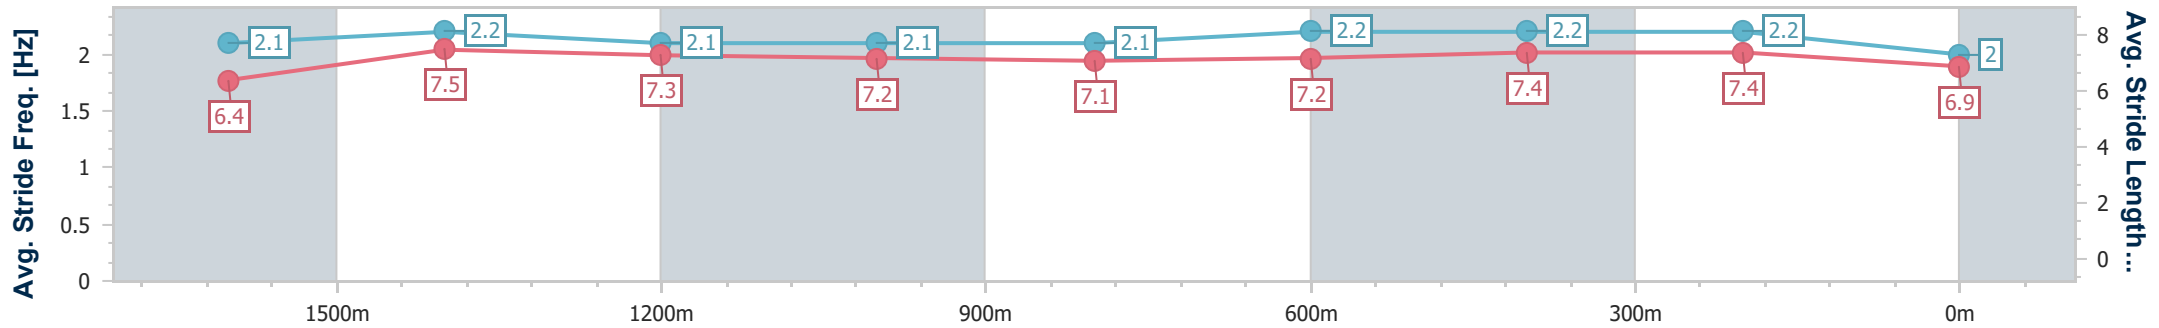

Sunshine Coast QLD Professional

Race 7: DOUBLE R GROUP BENCHMARK 62 Handicap - 1800m

14 May 2023 - 14:49

Track Rating: Heavy 8, Weather: Showers, Rail Position: +4m

Section	Overall	1600m	1400m	1200m	1000m	800m	600m	400m	200m
Section Times	1:55.75 [13] (0:14.24)	1:41.51 [3] (0:11.70)	1:29.81 [6] (0:12.34)	1:17.47 [7] (0:12.48)	1:04.99 [9] (0:13.30)	0:51.69 [12] (0:12.87)	0:38.82 [13] (0:12.33)	0:26.49 [13] (0:12.36)	0:14.13 [12] (0:14.13)
Average Speed [km/h]	50.9	62.2	58.9	57.8	54.7	56.8	59.2	58.3	50.9
Top Speed [km/h]	64.3	63.4	60.9	59.6	55.8	60.4	61.2	60.0	53.8
Avg. Dist. to Rail [m]	3.8	3.4	3.5	3.4	3.2	2.5	2.4	5.0	4.9
Avg. Stride Freq. [Hz]	2.1	2.2	2.1	2.1	2.1	2.2	2.2	2.2	2.0
Avg. Stride Length [m]	6.4	7.5	7.3	7.2	7.1	7.2	7.4	7.4	6.9

- [ ] Ranking at each section and finish
- .-.- No data available at this section
- NA No data available

Horse/Jockey Name	Collection Point
Final Rank	2147483647
Fastest Section Time (Section)	0:11.58 (1600m)
Top Speed [km/h] (Section)	65.2 (1600m)
Race State	DidNotFinish