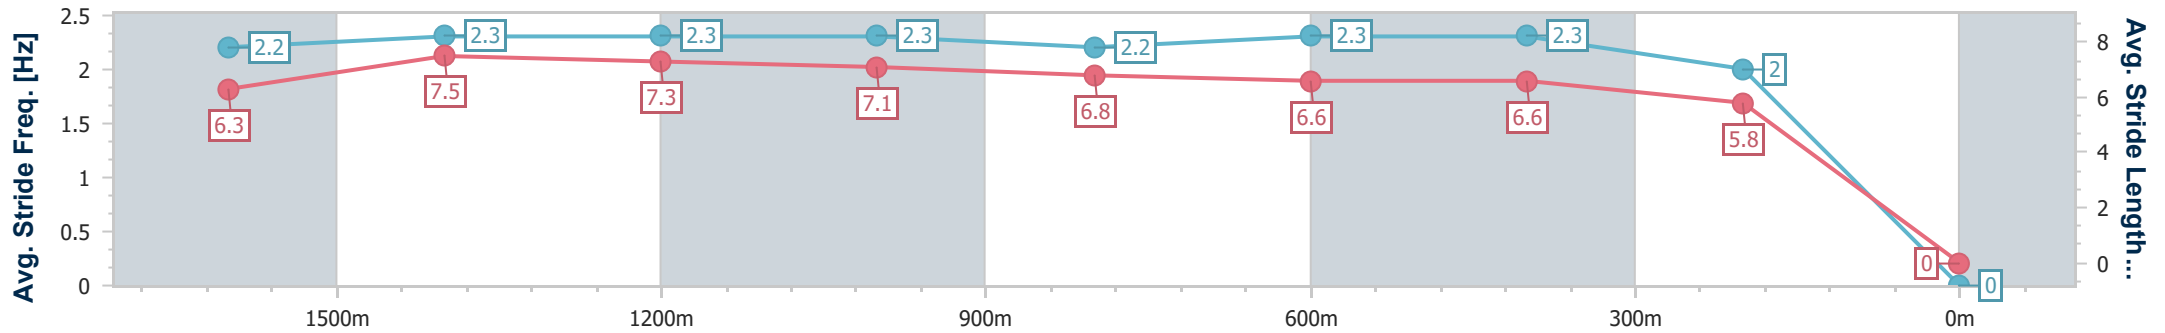

- [ ] Ranking at each section and finish
- .-.- No data available at this section
- NA No data available

Horse/Jockey Name	Collection Point
Final Rank	2147483647
Fastest Section Time (Section)	0:11.58 (1600m)
Top Speed [km/h] (Section)	65.2 (1600m)
Race State	DidNotFinish

Sunshine Coast QLD Professional

Race 7: DOUBLE R GROUP BENCHMARK 62 Handicap - 1800m

14 May 2023 - 14:49

Track Rating: Heavy 8, Weather: Showers, Rail Position: +4m

Section	Overall	1600m	1400m	1200m	1000m	800m	600m	400m	200m			
Section Times	0:00.00 [2147483647 1 (0:14.38)	0:00.00 [7] (0:11.58)	0:00.00 [7] (0:11.90)	0:00.00 [2] (0:12.23)	0:00.00 [2] (0:13.18)	0:00.00 [2] (0:12.96)	0:00.00 [2] (0:13.00)	0:00.00 [12] (0:17.10)	:-:--			
Average Speed [km/h]	50.7	63.6	61.3	59.1	55.0	56.4	55.8	42.1	0.0			
Top Speed [km/h]	63.9	65.2	62.7	61.1	56.9	57.7	57.9	52.6	--			
Avg. Dist. to Rail [m]	8.9	6.2	5.3	4.6	3.0	2.5	1.5	1.1	0.0			
Avg. Stride Freq. [Hz]	2.2	2.3	2.3	2.3	2.2	2.3	2.3	2.0	--			
Avg. Stride Length [m]	6.3	7.5	7.3	7.1	6.8	6.6	6.6	5.8	--			

- [ ] Ranking at each section and finish
- :-:-- No data available at this section
- NA No data available

- [ ] Ranking at each section and finish
- :--:- No data available at this section
- NA No data available