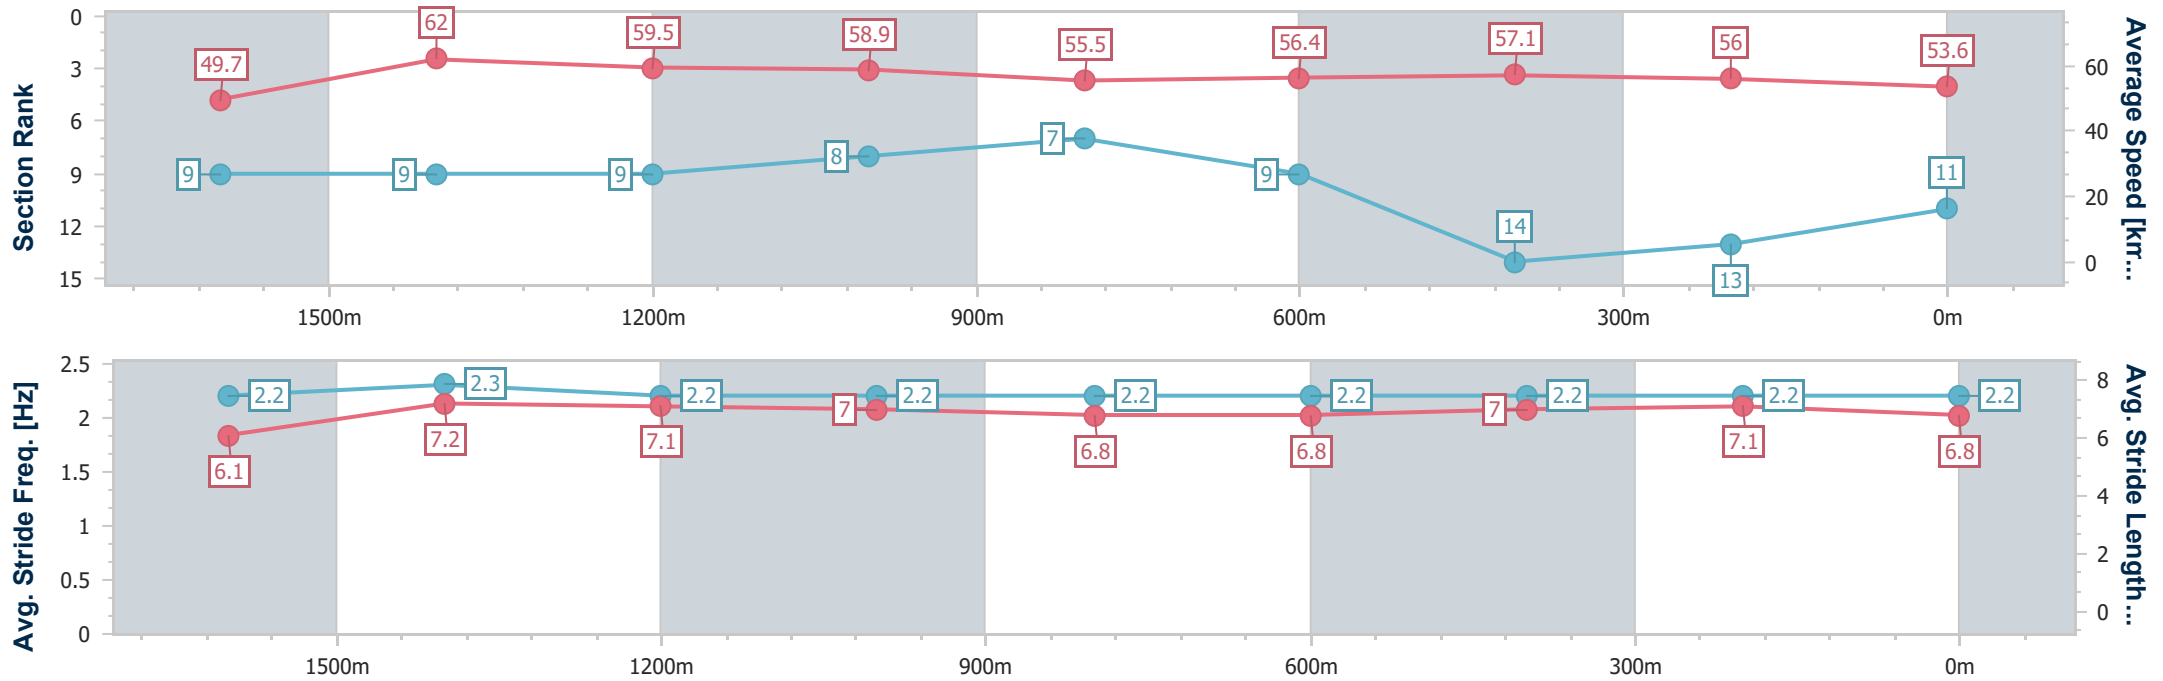

Sunshine Coast QLD Professional

Race 7: DOUBLE R GROUP BENCHMARK 62 Handicap - 1800m

14 May 2023 - 14:49

Track Rating: Heavy 8, Weather: Showers, Rail Position: +4m

Section	Overall	1600m	1400m	1200m	1000m	800m	600m	400m	200m
Section Times	1:55.57 [11] (0:14.55)	1:41.02 [9] (0:11.69)	1:29.33 [9] (0:12.16)	1:17.17 [9] (0:12.24)	1:04.93 [8] (0:13.03)	0:51.90 [7] (0:12.88)	0:39.02 [9] (0:12.74)	0:26.28 [14] (0:12.86)	0:13.42 [13] (0:13.42)
Average Speed [km/h]	49.7	62.0	59.5	58.9	55.5	56.4	57.1	56.0	53.6
Top Speed [km/h]	60.9	63.4	61.9	59.8	57.2	57.9	58.3	57.6	56.3
Avg. Dist. to Rail [m]	3.1	2.3	2.4	2.4	2.1	1.5	1.7	5.4	8.4
Avg. Stride Freq. [Hz]	2.2	2.3	2.2	2.2	2.2	2.2	2.2	2.2	2.2
Avg. Stride Length [m]	6.1	7.2	7.1	7.0	6.8	6.8	7.0	7.1	6.8

- [ ] Ranking at each section and finish
- .-.- No data available at this section
- NA No data available

Horse/Jockey Name	Reel Wild
Final Rank	12
Fastest Section Time (Section)	0:11.56 (1600m)
Top Speed [km/h] (Section)	65.0 (1600m)
Race State	Finished