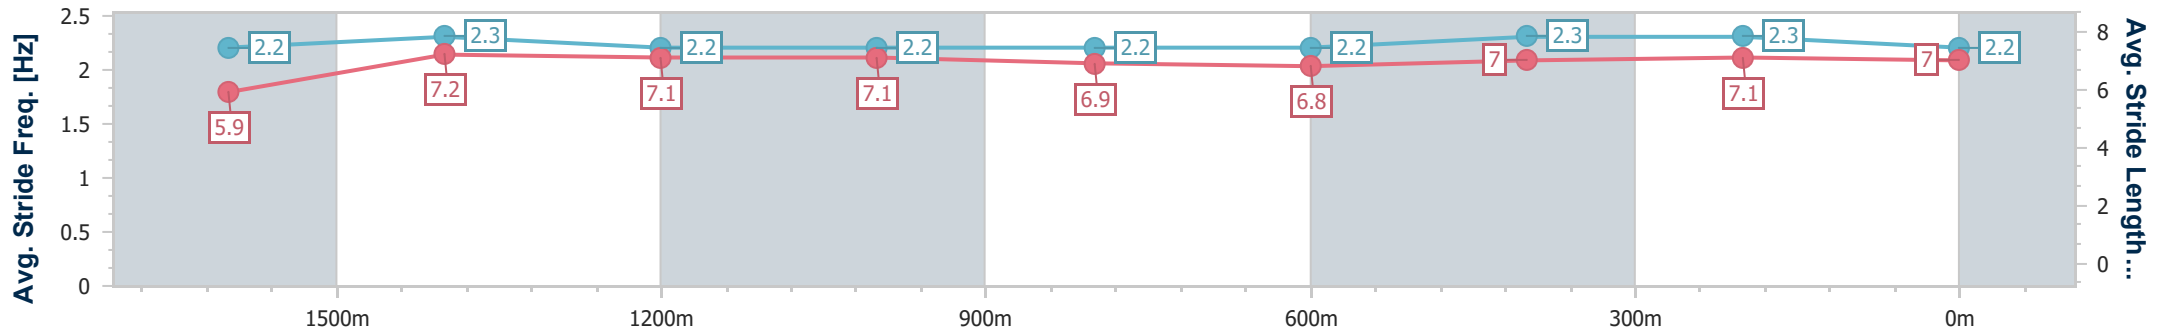

Sunshine Coast QLD Professional

Race 7: DOUBLE R GROUP BENCHMARK 62 Handicap - 1800m

14 May 2023 - 14:49

Track Rating: Heavy 8, Weather: Showers, Rail Position: +4m

Section	Overall	1600m	1400m	1200m	1000m	800m	600m	400m	200m			
Section Times	1:53.91 [3] (0:14.80)	1:39.11 [13] (0:11.67)	1:27.44 [12] (0:12.17)	1:15.27 [11] (0:12.27)	1:03.00 [10] (0:12.99)	0:50.01 [10] (0:12.79)	0:37.22 [10] (0:12.22)	0:25.00 [6] (0:12.04)	0:12.96 [5] (0:12.96)			
Average Speed [km/h]	48.9	62.1	59.4	58.8	55.8	56.8	58.9	59.8	55.6			
Top Speed [km/h]	62.5	63.2	62.7	59.9	57.3	58.9	59.9	61.0	58.5			
Avg. Dist. to Rail [m]	7.9	2.0	2.2	2.3	2.1	1.4	0.2	2.8	3.6			
Avg. Stride Freq. [Hz]	2.2	2.3	2.2	2.2	2.2	2.2	2.3	2.3	2.2			
Avg. Stride Length [m]	5.9	7.2	7.1	7.1	6.9	6.8	7.0	7.1	7.0			