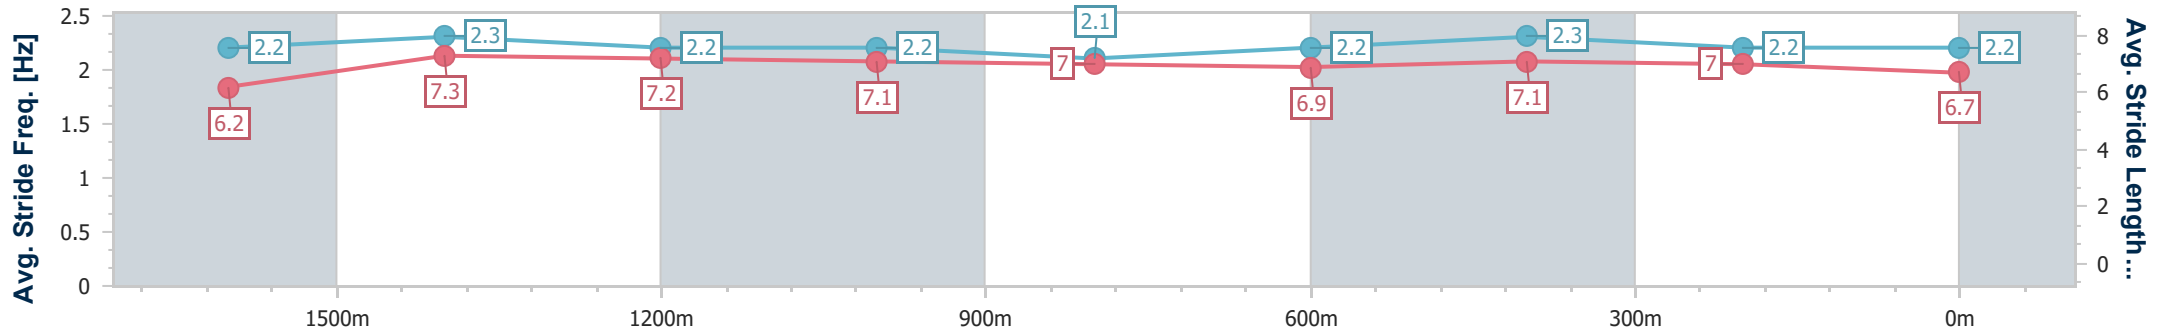

Sunshine Coast QLD Professional

Race 7: DOUBLE R GROUP BENCHMARK 62 Handicap - 1800m

14 May 2023 - 14:49

Track Rating: Heavy 8, Weather: Showers, Rail Position: +4m

Section	Overall	1600m	1400m	1200m	1000m	800m	600m	400m	200m
Section Times	1:54.82 [9] (0:14.51)	1:40.31 [8] (0:11.69)	1:28.62 [8] (0:12.30)	1:16.32 [10] (0:12.45)	1:03.87 [11] (0:13.02)	0:50.85 [11] (0:12.87)	0:37.98 [11] (0:12.26)	0:25.72 [10] (0:12.43)	0:13.29 [11] (0:13.29)
Average Speed [km/h]	49.7	62.3	59.0	58.0	55.9	57.0	59.8	57.9	54.2
Top Speed [km/h]	62.0	63.2	61.4	59.1	57.1	60.1	60.3	59.5	56.0
Avg. Dist. to Rail [m]	3.5	3.2	3.3	3.5	4.0	3.3	3.3	7.4	8.6
Avg. Stride Freq. [Hz]	2.2	2.3	2.2	2.2	2.1	2.2	2.3	2.2	2.2
Avg. Stride Length [m]	6.2	7.3	7.2	7.1	7.0	6.9	7.1	7.0	6.7

- [ ] Ranking at each section and finish
- .-.- No data available at this section
- NA No data available

Horse/Jockey Name	Cluedo
Final Rank	10
Fastest Section Time (Section)	0:11.56 (1600m)
Top Speed [km/h] (Section)	64.1 (1600m)
Race State	Finished