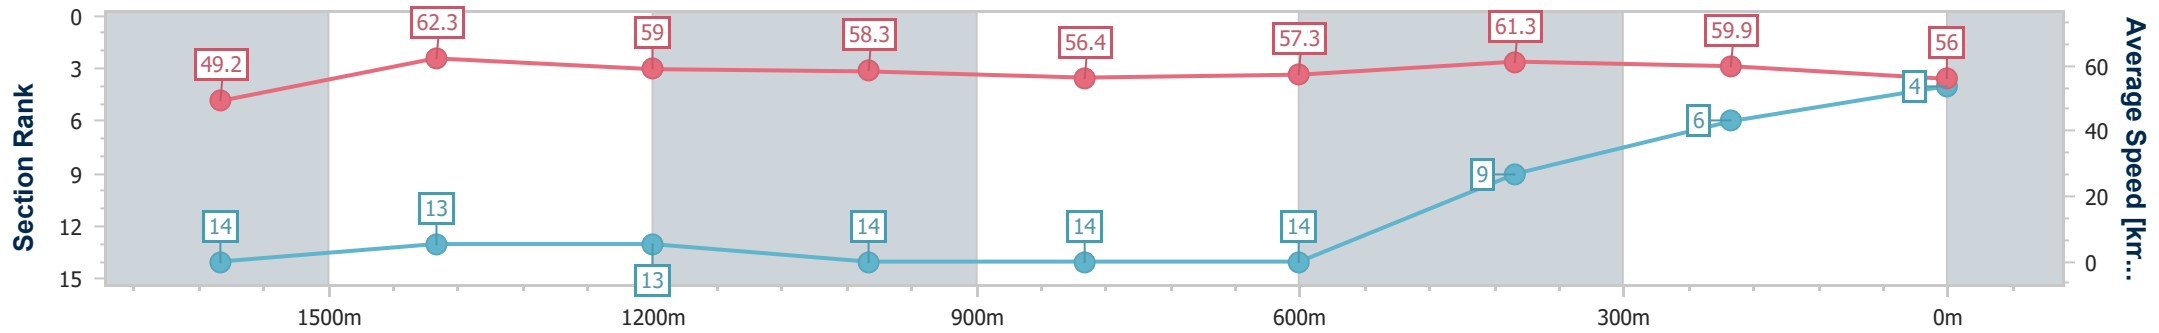

Sunshine Coast QLD Professional

Race 7: DOUBLE R GROUP BENCHMARK 62 Handicap - 1800m

14 May 2023 - 14:49

Track Rating: Heavy 8, Weather: Showers, Rail Position: +4m

Section	Overall	1600m	1400m	1200m	1000m	800m	600m	400m	200m			
Section Times	1:53.93 [4] (0:14.85)	1:39.08 [14] (0:11.74)	1:27.34 [13] (0:12.32)	1:15.02 [13] (0:12.39)	1:02.63 [14] (0:12.90)	0:49.73 [14] (0:12.83)	0:36.90 [14] (0:12.03)	0:24.87 [9] (0:12.00)	0:12.87 [6] (0:12.87)			
Average Speed [km/h]	49.2	62.3	59.0	58.3	56.4	57.3	61.3	59.9	56.0			
Top Speed [km/h]	62.5	63.1	60.4	61.0	60.9	61.6	62.6	61.4	58.1			
Avg. Dist. to Rail [m]	10.7	4.7	3.7	3.5	3.6	3.5	4.3	7.7	8.0			
Avg. Stride Freq. [Hz]	2.2	2.3	2.2	2.2	2.2	2.2	2.3	2.3	2.2			
Avg. Stride Length [m]	6.1	7.3	7.0	6.9	6.9	6.9	7.3	7.2	6.9			