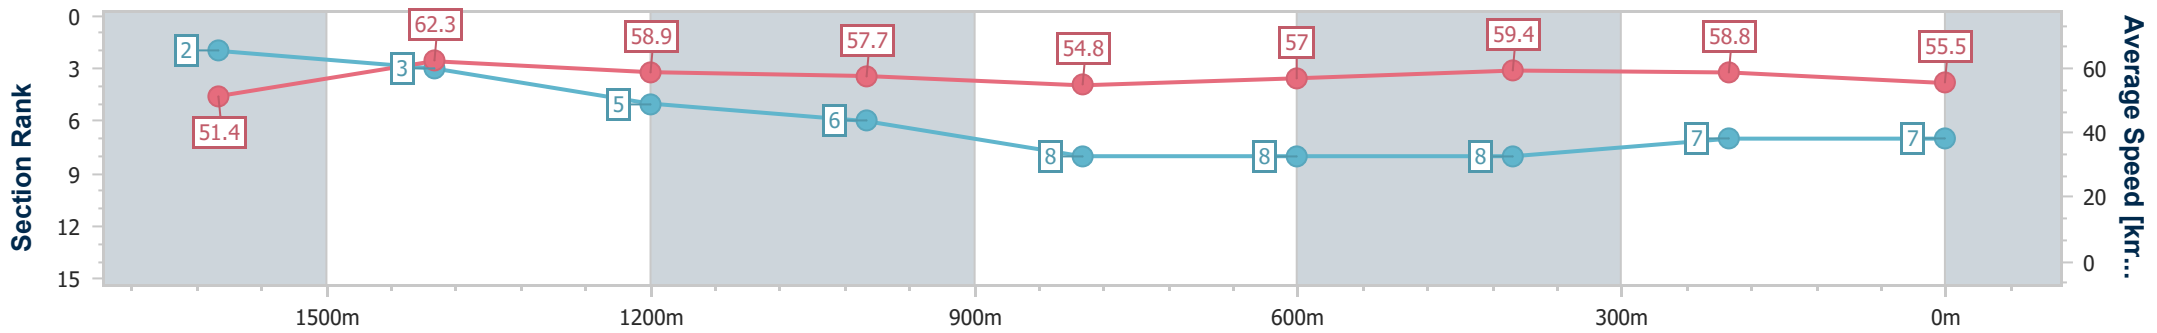

Sunshine Coast QLD Professional

Race 7: DOUBLE R GROUP BENCHMARK 62 Handicap - 1800m

14 May 2023 - 14:49

Track Rating: Heavy 8, Weather: Showers, Rail Position: +4m

Section	Overall	1600m	1400m	1200m	1000m	800m	600m	400m	200m			
Section Times	1:54.15 [7] (0:14.11)	1:40.04 [2] (0:11.60)	1:28.44 [3] (0:12.27)	1:16.17 [5] (0:12.50)	1:03.67 [6] (0:13.23)	0:50.44 [8] (0:12.83)	0:37.61 [8] (0:12.40)	0:25.21 [8] (0:12.24)	0:12.97 [7] (0:12.97)			
Average Speed [km/h]	51.4	62.3	58.9	57.7	54.8	57.0	59.4	58.8	55.5			
Top Speed [km/h]	64.1	64.1	61.4	60.0	56.3	60.2	60.5	60.5	57.9			
Avg. Dist. to Rail [m]	9.3	0.8	1.3	2.3	2.3	2.6	3.9	6.6	6.7			
Avg. Stride Freq. [Hz]	2.2	2.3	2.2	2.2	2.1	2.2	2.3	2.2	2.2			
Avg. Stride Length [m]	6.4	7.4	7.3	7.3	7.1	7.2	7.3	7.3	7.0			