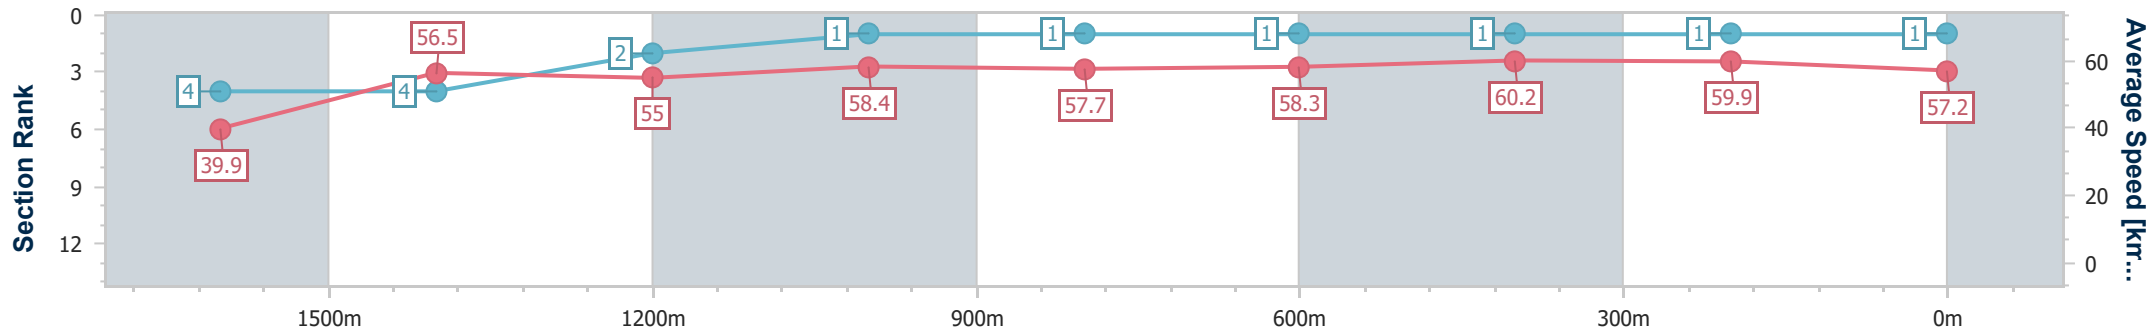

- [] Ranking at each section and finish
- .-.- No data available at this section
- NA No data available

Horse/Jockey Name	Deel With Me
Final Rank	2
Fastest Section Time (Section)	0:09.11 (Overall)
Top Speed [km/h] (Section)	61.4 (400m)
Race State	Finished