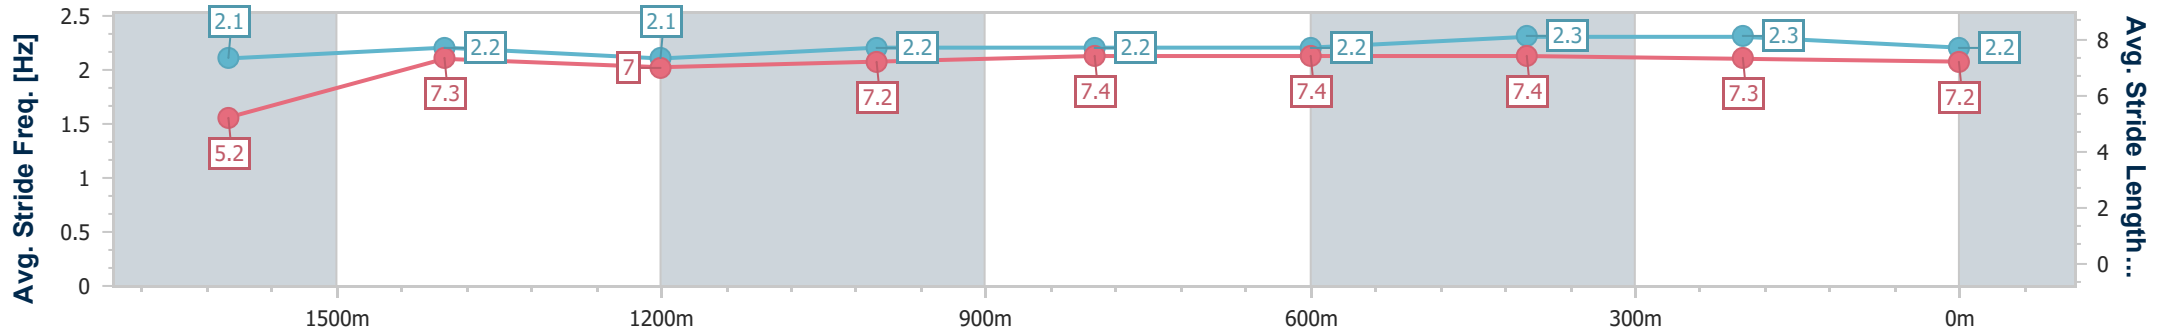

Ipswich QLD Professional

Race 5: SEVEN FAMILY DAY 27 MAY Class 3 Handicap - 1700m

17 May 2023 - 14:53

Track Rating: Heavy 10, Weather: Fine, Rail Position: +8m Entire

Section	Overall	1600m	1400m	1200m	1000m	800m	600m	400m	200m
Section Times	1:49.04 [4] (0:09.39)	1:39.65 [7] (0:12.70)	1:26.95 [6] (0:13.50)	1:13.45 [6] (0:12.70)	1:00.75 [6] (0:12.25)	0:48.50 [6] (0:12.14)	0:36.36 [6] (0:11.70)	0:24.66 [6] (0:12.09)	0:12.57 [3] (0:12.57)
Average Speed [km/h]	38.3	57.0	54.0	56.8	58.6	58.9	61.7	60.3	57.4
Top Speed [km/h]	56.5	59.1	54.7	59.9	59.9	60.2	62.4	61.7	59.9
Avg. Dist. to Rail [m]	10.5	4.5	2.9	0.9	1.3	1.6	0.4	4.8	5.8
Avg. Stride Freq. [Hz]	2.1	2.2	2.1	2.2	2.2	2.2	2.3	2.3	2.2
Avg. Stride Length [m]	5.2	7.3	7.0	7.2	7.4	7.4	7.4	7.3	7.2