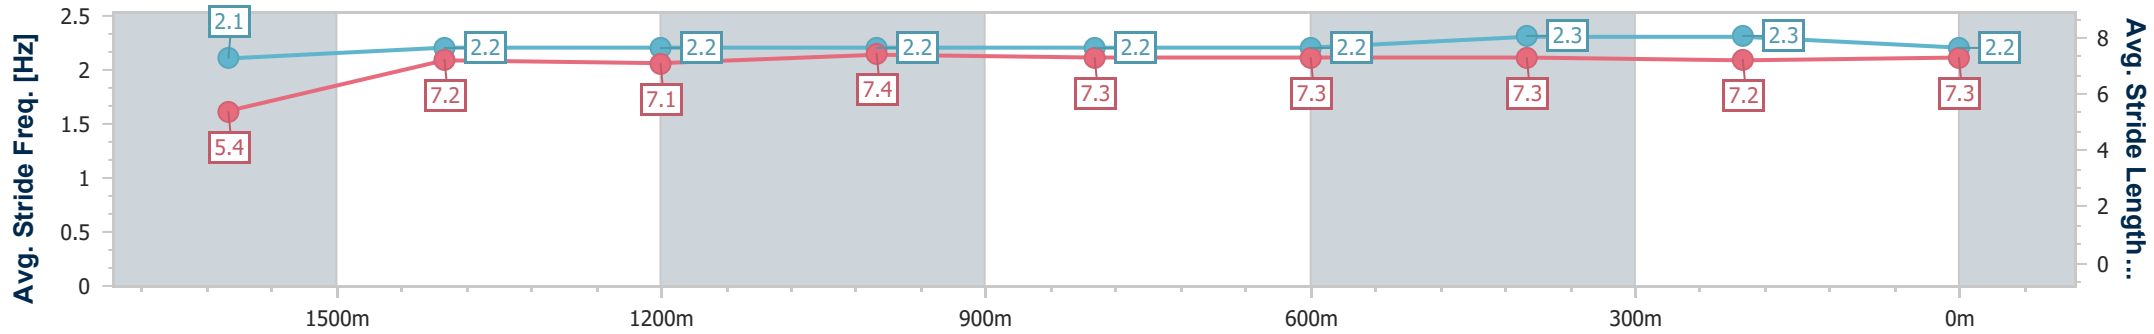

Ipswich QLD Professional

Race 5: SEVEN FAMILY DAY 27 MAY Class 3 Handicap - 1700m

17 May 2023 - 14:53

Track Rating: Heavy 10, Weather: Fine, Rail Position: +8m Entire

Section	Overall	1600m	1400m	1200m	1000m	800m	600m	400m	200m
Section Times	1:48.54 [1] (0:09.03)	1:39.51 [4] (0:12.79)	1:26.72 [4] (0:13.25)	1:13.47 [2] (0:12.35)	1:01.12 [1] (0:12.40)	0:48.72 [1] (0:12.20)	0:36.52 [1] (0:11.88)	0:24.64 [1] (0:12.06)	0:12.58 [1] (0:12.58)
Average Speed [km/h]	39.9	56.5	55.0	58.4	57.7	58.3	60.2	59.9	57.2
Top Speed [km/h]	55.8	58.1	58.4	60.3	59.0	59.4	61.7	61.5	59.4
Avg. Dist. to Rail [m]	9.2	4.6	3.3	1.6	2.8	2.7	1.6	1.4	4.9
Avg. Stride Freq. [Hz]	2.1	2.2	2.2	2.2	2.2	2.2	2.3	2.3	2.2
Avg. Stride Length [m]	5.4	7.2	7.1	7.4	7.3	7.3	7.3	7.2	7.3

- [] Ranking at each section and finish
- .-.- No data available at this section
- NA No data available

Horse/Jockey Name	Deel With Me
Final Rank	2
Fastest Section Time (Section)	0:09.11 (Overall)
Top Speed [km/h] (Section)	61.4 (400m)
Race State	Finished