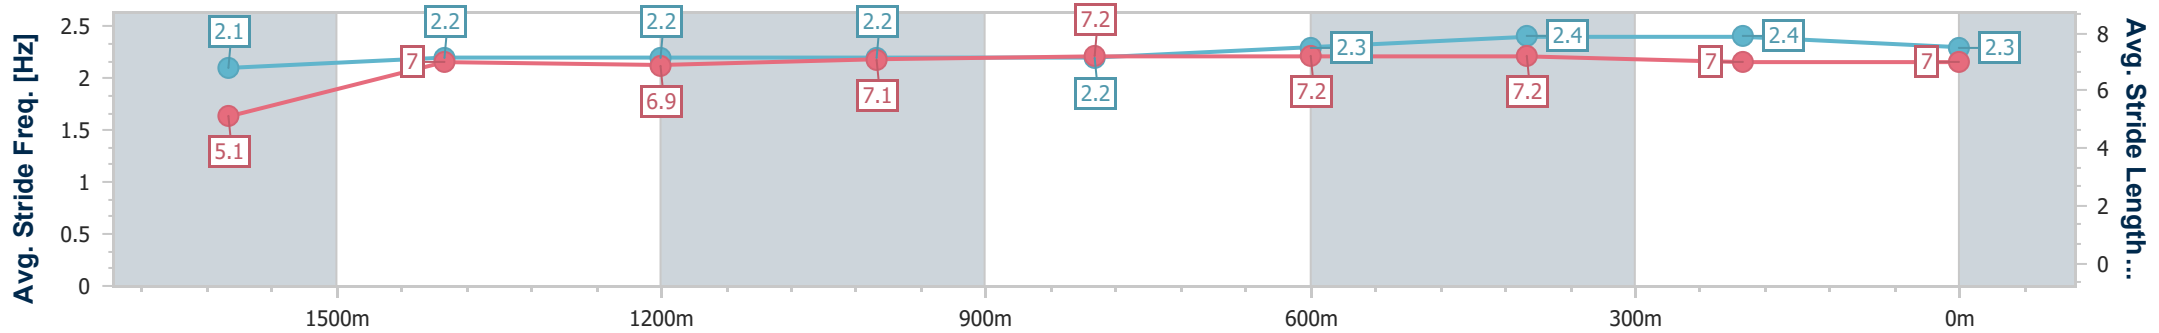

Ipswich QLD Professional

Race 5: SEVEN FAMILY DAY 27 MAY Class 3 Handicap - 1700m

17 May 2023 - 14:53

Track Rating: Heavy 10, Weather: Fine, Rail Position: +8m Entire

Section	Overall	1600m	1400m	1200m	1000m	800m	600m	400m	200m
Section Times	1:48.91 [3] (0:09.39)	1:39.52 [6] (0:12.85)	1:26.67 [7] (0:13.45)	1:13.22 [7] (0:12.73)	1:00.49 [7] (0:12.36)	0:48.13 [7] (0:11.92)	0:36.21 [7] (0:11.63)	0:24.58 [4] (0:12.17)	0:12.41 [6] (0:12.41)
Average Speed [km/h]	38.4	56.2	53.9	56.4	57.9	59.9	62.2	60.4	58.0
Top Speed [km/h]	57.0	58.0	54.7	58.4	59.0	61.9	62.7	61.7	59.8
Avg. Dist. to Rail [m]	4.7	2.5	1.6	1.1	2.5	1.8	1.2	6.8	7.8
Avg. Stride Freq. [Hz]	2.1	2.2	2.2	2.2	2.2	2.3	2.4	2.4	2.3
Avg. Stride Length [m]	5.1	7.0	6.9	7.1	7.2	7.2	7.2	7.0	7.0