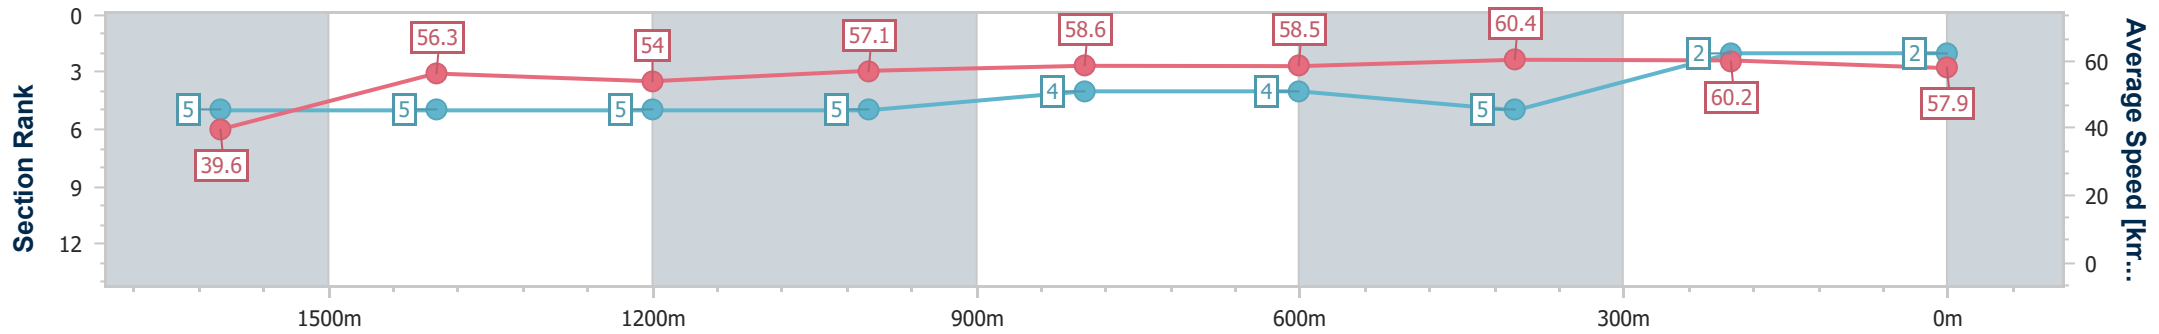

Ipswich QLD Professional

Race 5: SEVEN FAMILY DAY 27 MAY Class 3 Handicap - 1700m

17 May 2023 - 14:53

Track Rating: Heavy 10, Weather: Fine, Rail Position: +8m Entire

Section	Overall	1600m	1400m	1200m	1000m	800m	600m	400m	200m
Section Times	1:48.89 [2] (0:09.11)	1:39.78 [5] (0:12.84)	1:26.94 [5] (0:13.45)	1:13.49 [5] (0:12.59)	1:00.90 [5] (0:12.25)	0:48.65 [4] (0:12.19)	0:36.46 [4] (0:11.93)	0:24.53 [5] (0:12.09)	0:12.44 [2] (0:12.44)
Average Speed [km/h]	39.6	56.3	54.0	57.1	58.6	58.5	60.4	60.2	57.9
Top Speed [km/h]	57.1	57.7	54.9	58.9	59.3	59.4	61.4	61.4	60.7
Avg. Dist. to Rail [m]	8.6	3.1	2.1	0.8	1.6	2.0	0.9	4.0	4.5
Avg. Stride Freq. [Hz]	2.2	2.2	2.1	2.2	2.2	2.2	2.3	2.3	2.2
Avg. Stride Length [m]	5.1	7.0	7.0	7.2	7.3	7.4	7.4	7.3	7.2