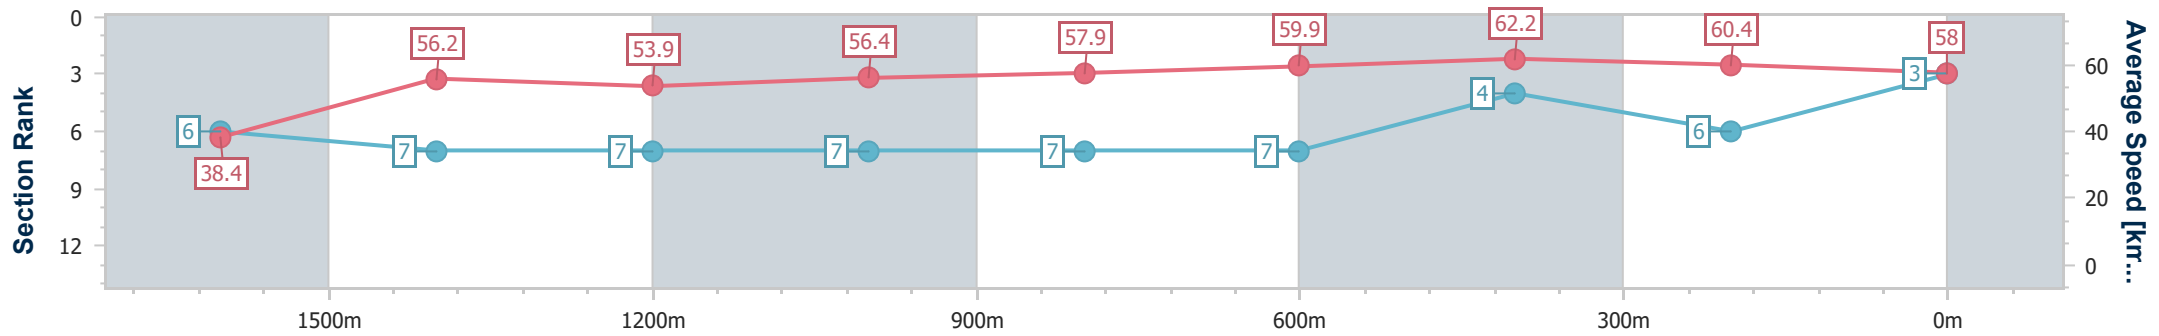

Ipswich QLD Professional

Race 5: SEVEN FAMILY DAY 27 MAY Class 3 Handicap - 1700m

17 May 2023 - 14:53

Track Rating: Heavy 10, Weather: Fine, Rail Position: +8m Entire

Section	Overall	1600m	1400m	1200m	1000m	800m	600m	400m	200m
Section Times	1:48.91 [3] (0:09.39)	1:39.52 [6] (0:12.85)	1:26.67 [7] (0:13.45)	1:13.22 [7] (0:12.73)	1:00.49 [7] (0:12.36)	0:48.13 [7] (0:11.92)	0:36.21 [7] (0:11.63)	0:24.58 [4] (0:12.17)	0:12.41 [6] (0:12.41)
Average Speed [km/h]	38.4	56.2	53.9	56.4	57.9	59.9	62.2	60.4	58.0
Top Speed [km/h]	57.0	58.0	54.7	58.4	59.0	61.9	62.7	61.7	59.8
Avg. Dist. to Rail [m]	4.7	2.5	1.6	1.1	2.5	1.8	1.2	6.8	7.8
Avg. Stride Freq. [Hz]	2.1	2.2	2.2	2.2	2.2	2.3	2.4	2.4	2.3
Avg. Stride Length [m]	5.1	7.0	6.9	7.1	7.2	7.2	7.2	7.0	7.0