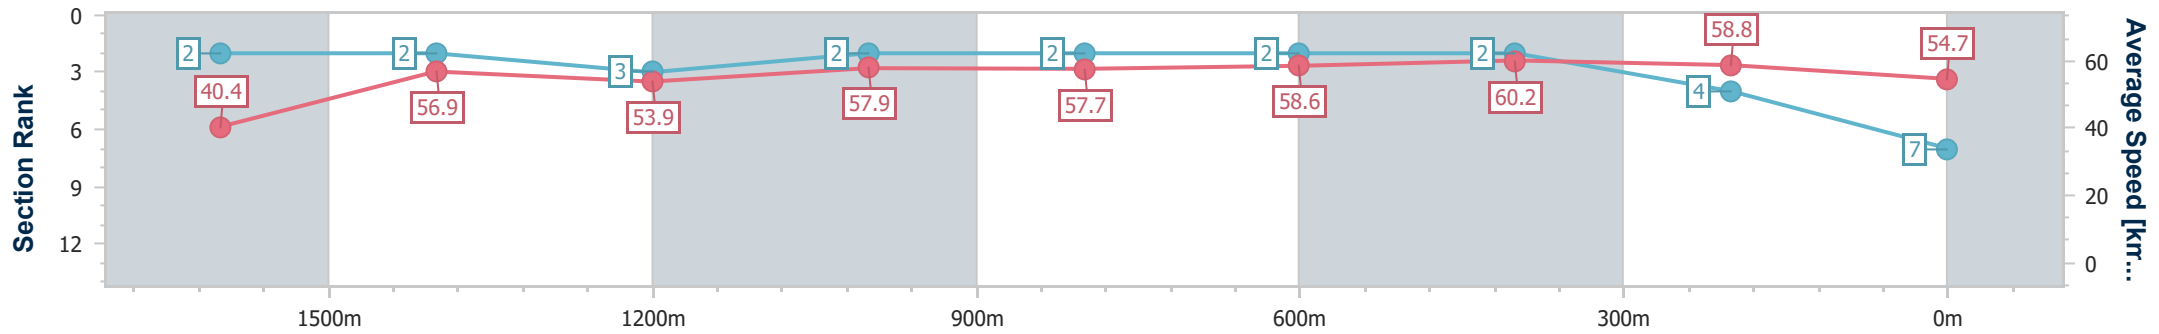

Ipswich QLD Professional

Race 5: SEVEN FAMILY DAY 27 MAY Class 3 Handicap - 1700m

17 May 2023 - 14:53

Track Rating: Heavy 10, Weather: Fine, Rail Position: +8m Entire

Section	Overall	1600m	1400m	1200m	1000m	800m	600m	400m	200m
Section Times	1:49.64 [7] (0:08.91)	1:40.73 [2] (0:12.68)	1:28.05 [2] (0:13.52)	1:14.53 [3] (0:12.45)	1:02.08 [2] (0:12.42)	0:49.66 [2] (0:12.19)	0:37.47 [2] (0:11.95)	0:25.52 [2] (0:12.36)	0:13.16 [4] (0:13.16)
Average Speed [km/h]	40.4	56.9	53.9	57.9	57.7	58.6	60.2	58.8	54.7
Top Speed [km/h]	57.3	59.2	55.5	59.8	58.3	59.7	61.1	60.1	58.8
Avg. Dist. to Rail [m]	8.2	4.3	2.6	0.9	1.7	1.9	0.4	3.1	3.7
Avg. Stride Freq. [Hz]	2.1	2.3	2.2	2.2	2.2	2.2	2.3	2.3	2.2
Avg. Stride Length [m]	5.3	7.0	6.9	7.2	7.2	7.3	7.3	7.1	6.8

- [] Ranking at each section and finish
- .-.- No data available at this section
- NA No data available