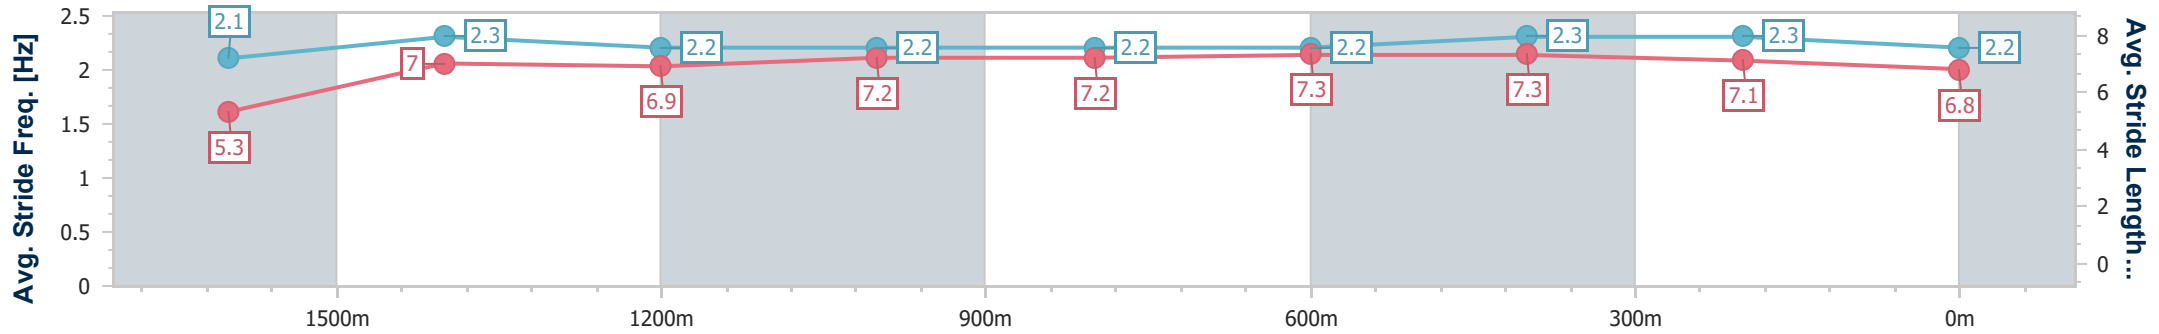

Ipswich QLD Professional

Race 5: SEVEN FAMILY DAY 27 MAY Class 3 Handicap - 1700m

17 May 2023 - 14:53

Track Rating: Heavy 10, Weather: Fine, Rail Position: +8m Entire

Section	Overall	1600m	1400m	1200m	1000m	800m	600m	400m	200m
Section Times	1:49.64 [7] (0:08.91)	1:40.73 [2] (0:12.68)	1:28.05 [2] (0:13.52)	1:14.53 [3] (0:12.45)	1:02.08 [2] (0:12.42)	0:49.66 [2] (0:12.19)	0:37.47 [2] (0:11.95)	0:25.52 [2] (0:12.36)	0:13.16 [4] (0:13.16)
Average Speed [km/h]	40.4	56.9	53.9	57.9	57.7	58.6	60.2	58.8	54.7
Top Speed [km/h]	57.3	59.2	55.5	59.8	58.3	59.7	61.1	60.1	58.8
Avg. Dist. to Rail [m]	8.2	4.3	2.6	0.9	1.7	1.9	0.4	3.1	3.7
Avg. Stride Freq. [Hz]	2.1	2.3	2.2	2.2	2.2	2.2	2.3	2.3	2.2
Avg. Stride Length [m]	5.3	7.0	6.9	7.2	7.2	7.3	7.3	7.1	6.8

- [] Ranking at each section and finish
- .-.- No data available at this section
- NA No data available