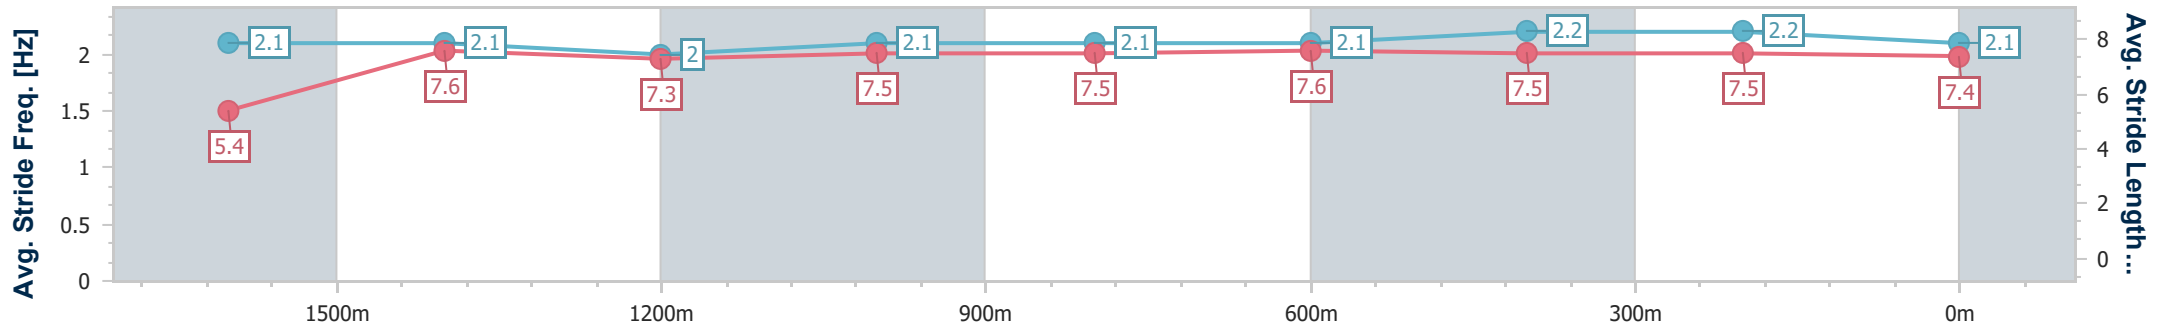

Ipswich QLD Professional

Race 5: SEVEN FAMILY DAY 27 MAY Class 3 Handicap - 1700m

17 May 2023 - 14:53

Track Rating: Heavy 10, Weather: Fine, Rail Position: +8m Entire

Section	Overall	1600m	1400m	1200m	1000m	800m	600m	400m	200m
Section Times	1:49.07 [5] (0:08.84)	1:40.23 [1] (0:12.61)	1:27.62 [1] (0:13.58)	1:14.04 [1] (0:12.59)	1:01.45 [3] (0:12.52)	0:48.93 [3] (0:12.18)	0:36.75 [3] (0:12.00)	0:24.75 [3] (0:12.16)	0:12.59 [5] (0:12.59)
Average Speed [km/h]	40.8	57.3	53.3	57.0	57.1	58.5	59.7	59.3	57.2
Top Speed [km/h]	59.5	59.5	54.6	57.8	57.9	59.1	60.4	59.9	59.0
Avg. Dist. to Rail [m]	7.1	3.4	1.6	1.2	2.5	2.6	1.6	1.5	1.8
Avg. Stride Freq. [Hz]	2.1	2.1	2.0	2.1	2.1	2.1	2.2	2.2	2.1
Avg. Stride Length [m]	5.4	7.6	7.3	7.5	7.5	7.6	7.5	7.5	7.4

- [] Ranking at each section and finish
- .-.- No data available at this section
- NA No data available

Horse/Jockey Name	Selling Sunset
Final Rank	6
Fastest Section Time (Section)	0:08.98 (Overall)
Top Speed [km/h] (Section)	62.0 (600m)
Race State	Finished