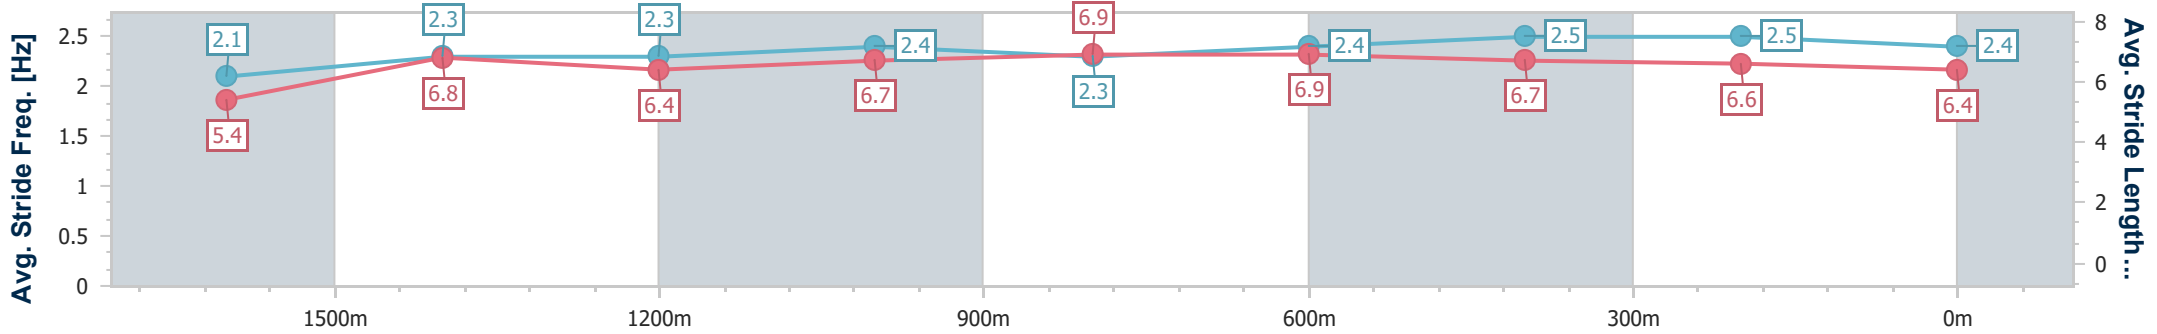

- [] Ranking at each section and finish
- .-.- No data available at this section
- NA No data available

Horse/Jockey Name	Selling Sunset
Final Rank	6
Fastest Section Time (Section)	0:08.98 (Overall)
Top Speed [km/h] (Section)	62.0 (600m)
Race State	Finished

Ipswich QLD Professional

Race 5: SEVEN FAMILY DAY 27 MAY Class 3 Handicap - 1700m

17 May 2023 - 14:53

Track Rating: Heavy 10, Weather: Fine, Rail Position: +8m Entire

Section	Overall	1600m	1400m	1200m	1000m	800m	600m	400m	200m
Section Times	1:49.41 [6] (0:08.98)	1:40.43 [3] (0:12.82)	1:27.61 [3] (0:13.48)	1:14.13 [4] (0:12.64)	1:01.49 [4] (0:12.51)	0:48.98 [5] (0:12.12)	0:36.86 [5] (0:11.91)	0:24.95 [7] (0:12.13)	0:12.82 [7] (0:12.82)
Average Speed [km/h]	40.3	56.2	53.5	56.7	57.2	58.7	60.1	59.5	56.1
Top Speed [km/h]	58.3	58.7	54.5	59.0	58.5	60.2	62.0	60.4	59.8
Avg. Dist. to Rail [m]	5.2	1.2	0.5	1.2	2.6	3.1	1.9	0.8	0.4
Avg. Stride Freq. [Hz]	2.1	2.3	2.3	2.4	2.3	2.4	2.5	2.5	2.4
Avg. Stride Length [m]	5.4	6.8	6.4	6.7	6.9	6.9	6.7	6.6	6.4