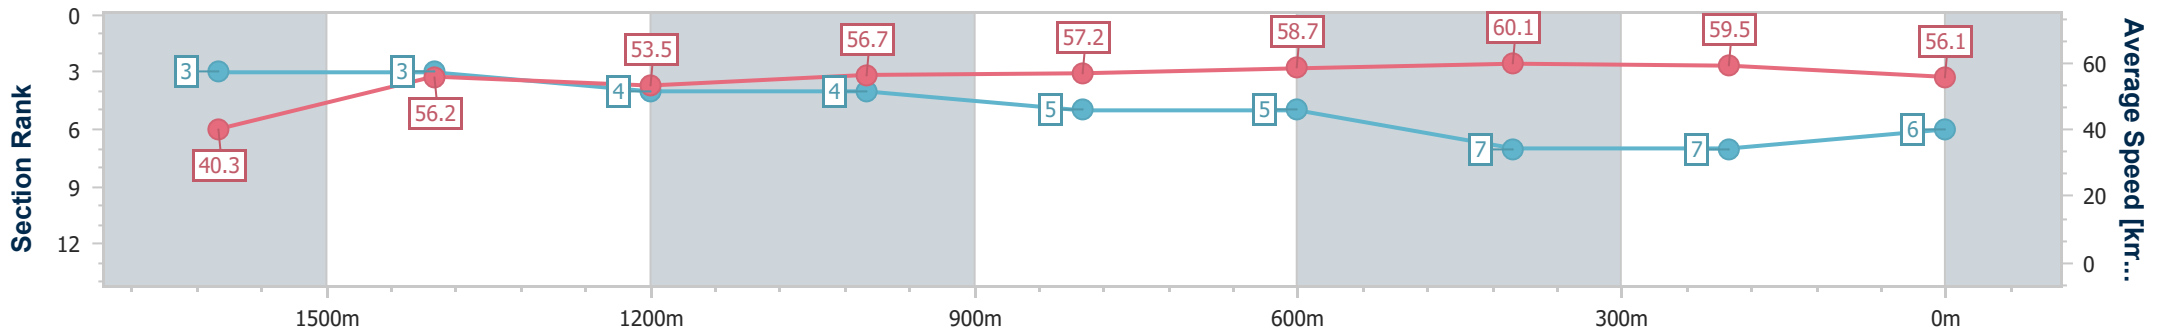

- [] Ranking at each section and finish
- .-.- No data available at this section
- NA No data available

Horse/Jockey Name	Selling Sunset
Final Rank	6
Fastest Section Time (Section)	0:08.98 (Overall)
Top Speed [km/h] (Section)	62.0 (600m)
Race State	Finished

Ipswich QLD Professional

Race 5: SEVEN FAMILY DAY 27 MAY Class 3 Handicap - 1700m

17 May 2023 - 14:53

Track Rating: Heavy 10, Weather: Fine, Rail Position: +8m Entire

Section	Overall	1600m	1400m	1200m	1000m	800m	600m	400m	200m
Section Times	1:49.41 [6] (0:08.98)	1:40.43 [3] (0:12.82)	1:27.61 [3] (0:13.48)	1:14.13 [4] (0:12.64)	1:01.49 [4] (0:12.51)	0:48.98 [5] (0:12.12)	0:36.86 [5] (0:11.91)	0:24.95 [7] (0:12.13)	0:12.82 [7] (0:12.82)
Average Speed [km/h]	40.3	56.2	53.5	56.7	57.2	58.7	60.1	59.5	56.1
Top Speed [km/h]	58.3	58.7	54.5	59.0	58.5	60.2	62.0	60.4	59.8
Avg. Dist. to Rail [m]	5.2	1.2	0.5	1.2	2.6	3.1	1.9	0.8	0.4
Avg. Stride Freq. [Hz]	2.1	2.3	2.3	2.4	2.3	2.4	2.5	2.5	2.4
Avg. Stride Length [m]	5.4	6.8	6.4	6.7	6.9	6.9	6.7	6.6	6.4