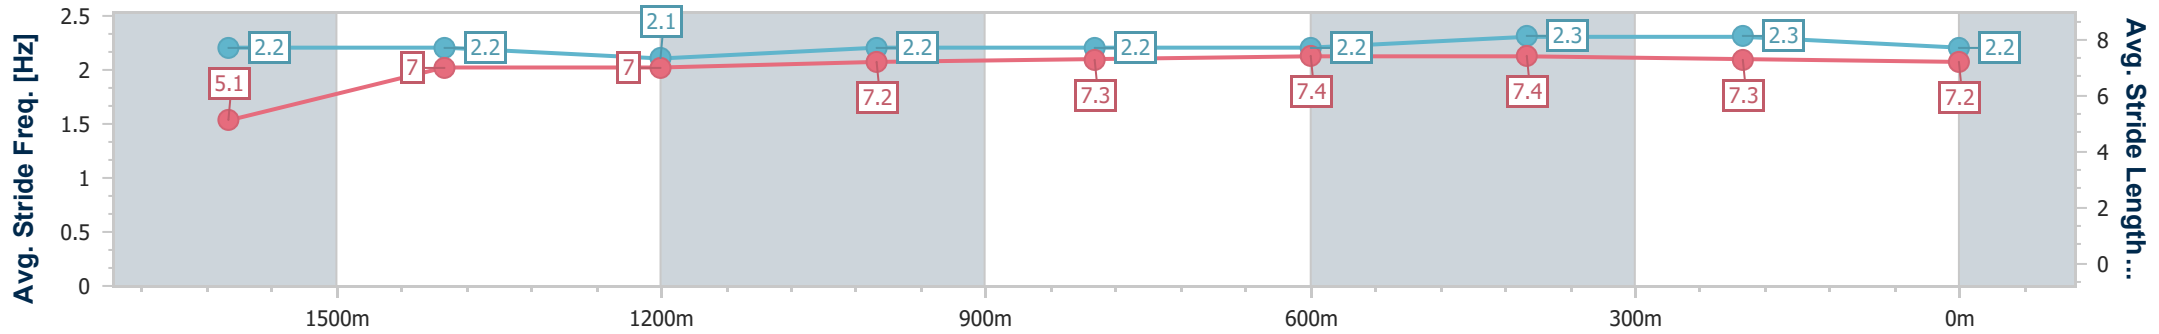

Ipswich QLD Professional

Race 5: SEVEN FAMILY DAY 27 MAY Class 3 Handicap - 1700m

17 May 2023 - 14:53

Track Rating: Heavy 10, Weather: Fine, Rail Position: +8m Entire

Section	Overall	1600m	1400m	1200m	1000m	800m	600m	400m	200m
Section Times	1:48.89 [2] (0:09.11)	1:39.78 [5] (0:12.84)	1:26.94 [5] (0:13.45)	1:13.49 [5] (0:12.59)	1:00.90 [5] (0:12.25)	0:48.65 [4] (0:12.19)	0:36.46 [4] (0:11.93)	0:24.53 [5] (0:12.09)	0:12.44 [2] (0:12.44)
Average Speed [km/h]	39.6	56.3	54.0	57.1	58.6	58.5	60.4	60.2	57.9
Top Speed [km/h]	57.1	57.7	54.9	58.9	59.3	59.4	61.4	61.4	60.7
Avg. Dist. to Rail [m]	8.6	3.1	2.1	0.8	1.6	2.0	0.9	4.0	4.5
Avg. Stride Freq. [Hz]	2.2	2.2	2.1	2.2	2.2	2.2	2.3	2.3	2.2
Avg. Stride Length [m]	5.1	7.0	7.0	7.2	7.3	7.4	7.4	7.3	7.2