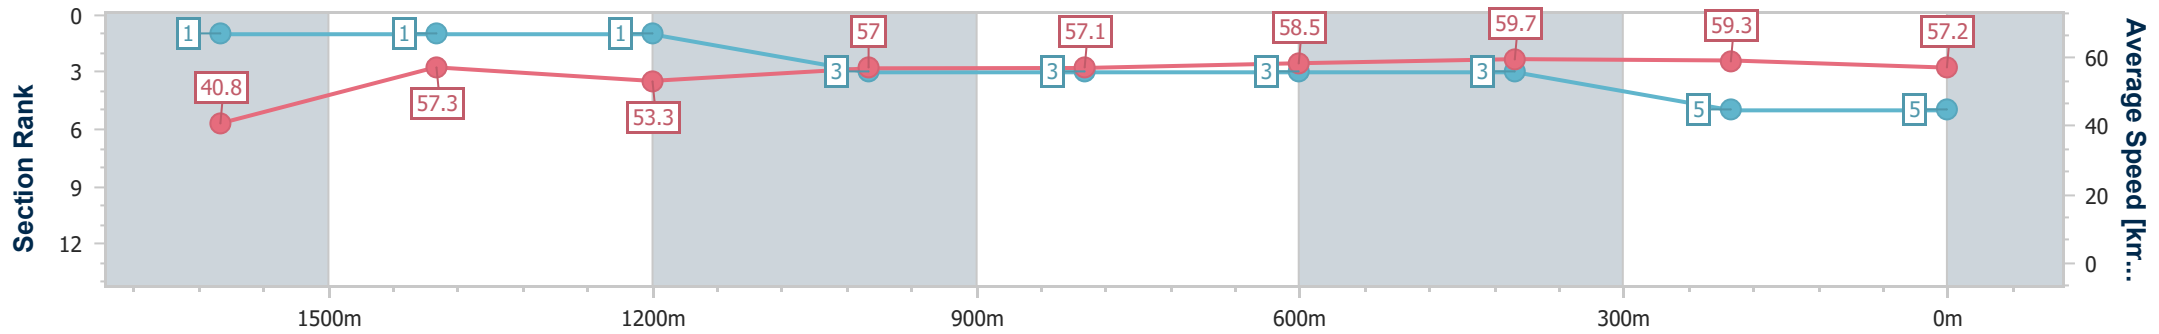

Ipswich QLD Professional

Race 5: SEVEN FAMILY DAY 27 MAY Class 3 Handicap - 1700m

17 May 2023 - 14:53

Track Rating: Heavy 10, Weather: Fine, Rail Position: +8m Entire

Section	Overall	1600m	1400m	1200m	1000m	800m	600m	400m	200m
Section Times	1:49.07 [5] (0:08.84)	1:40.23 [1] (0:12.61)	1:27.62 [1] (0:13.58)	1:14.04 [1] (0:12.59)	1:01.45 [3] (0:12.52)	0:48.93 [3] (0:12.18)	0:36.75 [3] (0:12.00)	0:24.75 [3] (0:12.16)	0:12.59 [5] (0:12.59)
Average Speed [km/h]	40.8	57.3	53.3	57.0	57.1	58.5	59.7	59.3	57.2
Top Speed [km/h]	59.5	59.5	54.6	57.8	57.9	59.1	60.4	59.9	59.0
Avg. Dist. to Rail [m]	7.1	3.4	1.6	1.2	2.5	2.6	1.6	1.5	1.8
Avg. Stride Freq. [Hz]	2.1	2.1	2.0	2.1	2.1	2.1	2.2	2.2	2.1
Avg. Stride Length [m]	5.4	7.6	7.3	7.5	7.5	7.6	7.5	7.5	7.4

- [] Ranking at each section and finish
- .-.- No data available at this section
- NA No data available

Horse/Jockey Name	Selling Sunset
Final Rank	6
Fastest Section Time (Section)	0:08.98 (Overall)
Top Speed [km/h] (Section)	62.0 (600m)
Race State	Finished