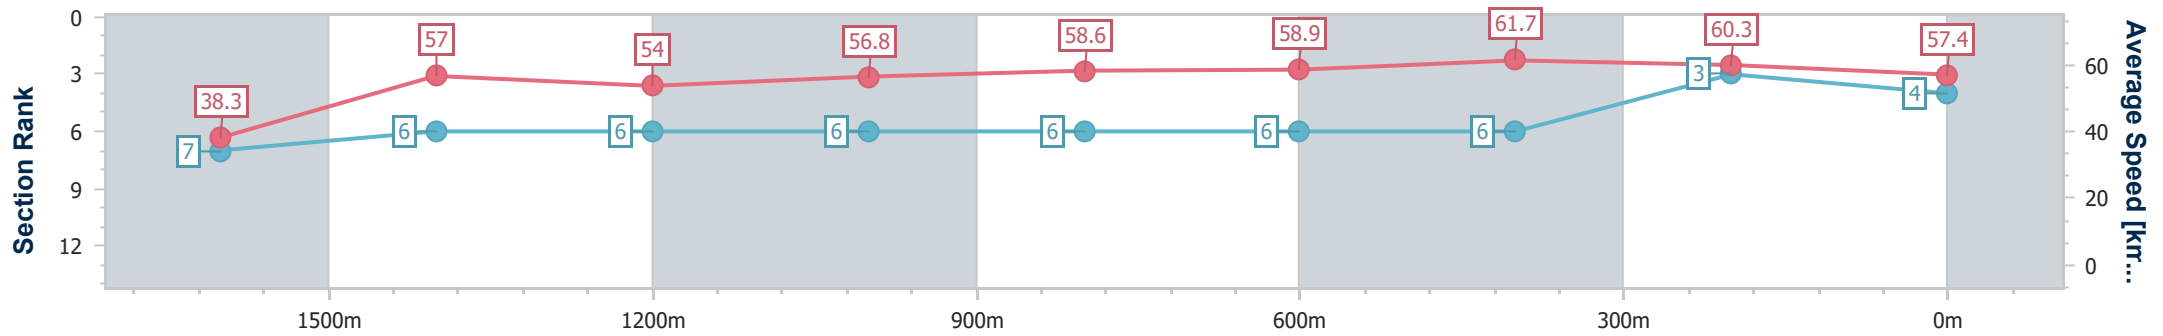

Ipswich QLD Professional

Race 5: SEVEN FAMILY DAY 27 MAY Class 3 Handicap - 1700m

17 May 2023 - 14:53

Track Rating: Heavy 10, Weather: Fine, Rail Position: +8m Entire

Section	Overall	1600m	1400m	1200m	1000m	800m	600m	400m	200m
Section Times	1:49.04 [4] (0:09.39)	1:39.65 [7] (0:12.70)	1:26.95 [6] (0:13.50)	1:13.45 [6] (0:12.70)	1:00.75 [6] (0:12.25)	0:48.50 [6] (0:12.14)	0:36.36 [6] (0:11.70)	0:24.66 [6] (0:12.09)	0:12.57 [3] (0:12.57)
Average Speed [km/h]	38.3	57.0	54.0	56.8	58.6	58.9	61.7	60.3	57.4
Top Speed [km/h]	56.5	59.1	54.7	59.9	59.9	60.2	62.4	61.7	59.9
Avg. Dist. to Rail [m]	10.5	4.5	2.9	0.9	1.3	1.6	0.4	4.8	5.8
Avg. Stride Freq. [Hz]	2.1	2.2	2.1	2.2	2.2	2.2	2.3	2.3	2.2
Avg. Stride Length [m]	5.2	7.3	7.0	7.2	7.4	7.4	7.4	7.3	7.2