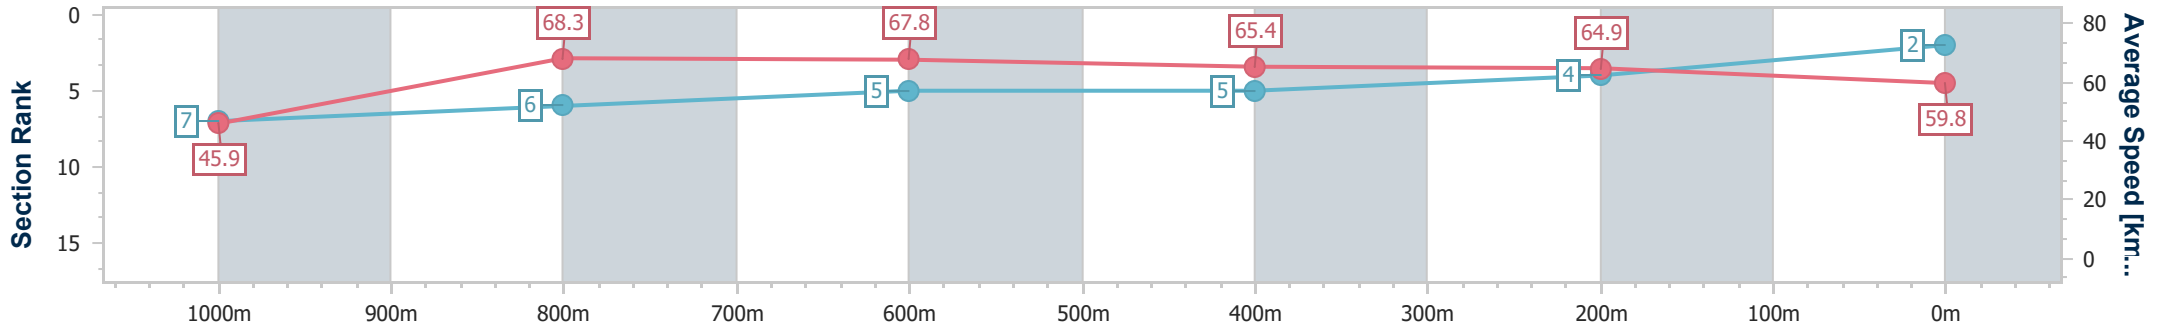

Doomben QLD Professional

Race 6: XXXX CHIEF DE BEERS - 1110m

20 May 2023 - 14:41

Track Rating: Soft 5, Weather: Fine, Rail Position: +2m Entire Course

BRISBANE RACING CLUB

Section	Overall	1000m	800m	600m	400m	200m
Section Times	1:04.32 [2] (0:08.62)	0:55.70 [7] (0:10.59)	0:45.11 [6] (0:10.81)	0:34.30 [5] (0:11.15)	0:23.15 [5] (0:11.11)	0:12.04 [4] (0:12.04)
Average Speed [km/h]	45.9	68.3	67.8	65.4	64.9	59.8
Top Speed [km/h]	65.8	70.2	69.9	67.2	66.4	63.4
Avg. Dist. to Rail [m]	5.4	2.8	3.5	2.0	2.9	4.0
Avg. Stride Freq. [Hz]	2.4	2.6	2.6	2.6	2.5	2.5
Avg. Stride Length [m]	5.8	7.2	7.2	7.1	7.1	6.8