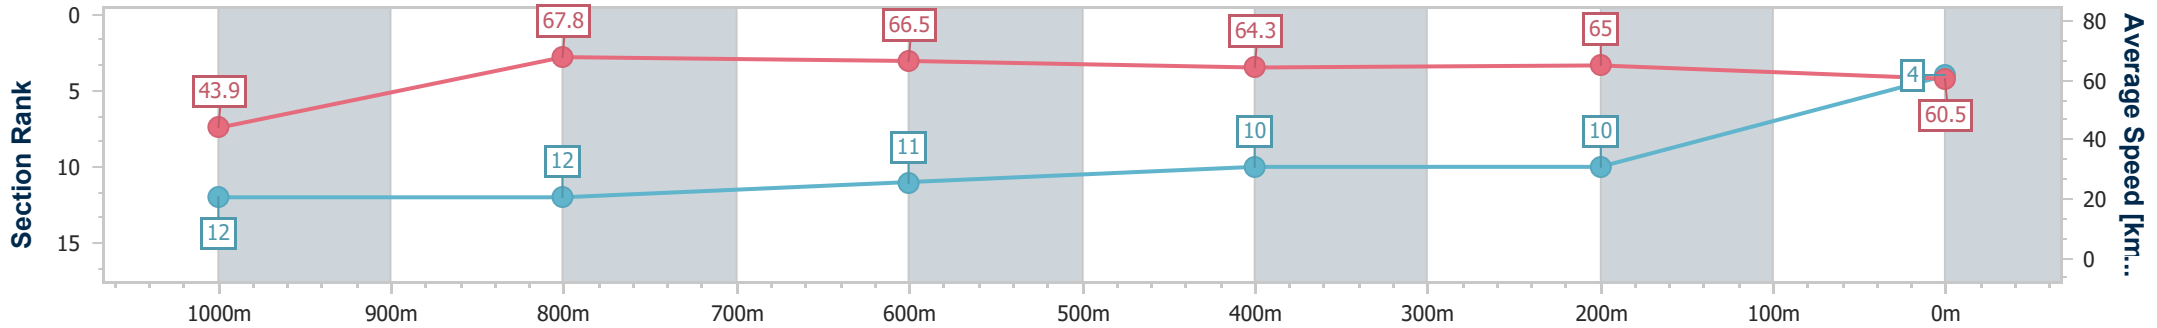

Doomben QLD Professional

Race 6: XXXX CHIEF DE BEERS - 1110m

20 May 2023 - 14:41

Track Rating: Soft 5, Weather: Fine, Rail Position: +2m Entire Course

BRISBANE RACING CLUB

Section	Overall	1000m	800m	600m	400m	200m
Section Times	1:04.56 [4] (0:09.07)	0:55.49 [12] (0:10.61)	0:44.88 [12] (0:10.77)	0:34.11 [11] (0:11.14)	0:22.97 [10] (0:11.04)	0:11.93 [10] (0:11.93)
Average Speed [km/h]	43.9	67.8	66.5	64.3	65.0	60.5
Top Speed [km/h]	65.8	69.5	68.0	66.9	65.9	64.3
Avg. Dist. to Rail [m]	7.7	0.6	1.1	0.7	2.0	5.6
Avg. Stride Freq. [Hz]	2.2	2.4	2.4	2.4	2.4	2.3
Avg. Stride Length [m]	5.8	7.8	7.7	7.5	7.6	7.2