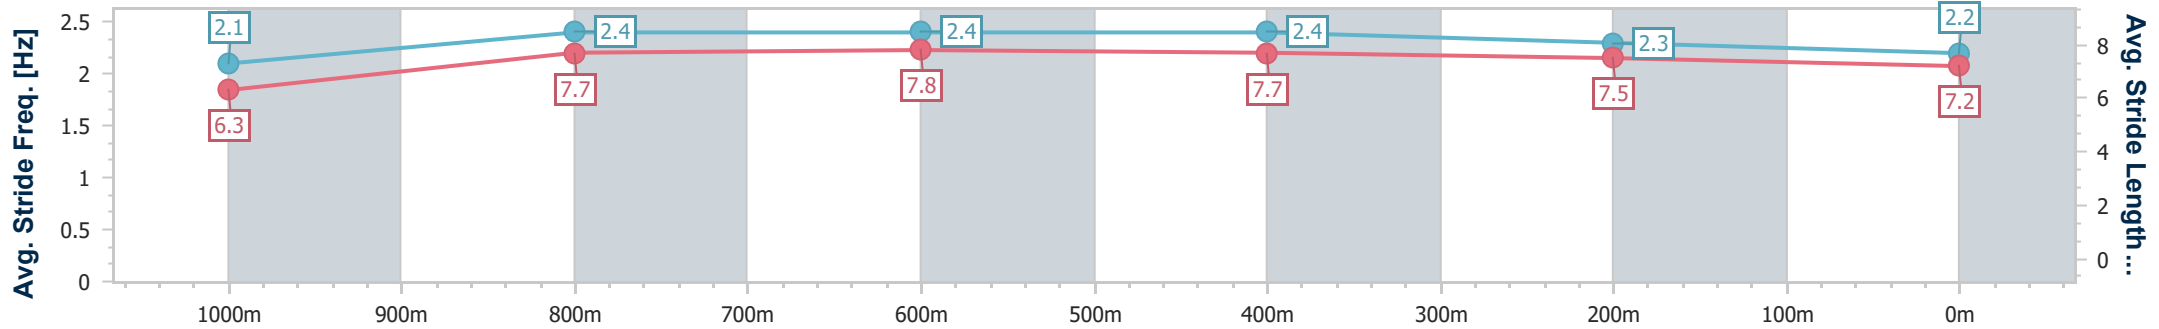

- [] Ranking at each section and finish
- .-.- No data available at this section
- NA No data available

Horse/Jockey Name	Shamrock Lu
Final Rank	11
Fastest Section Time (Section)	0:08.80 (Overall)
Top Speed [km/h] (Section)	70.8 (1000m)
Race State	Finished

Doomben QLD Professional

Race 6: XXXX CHIEF DE BEERS - 1110m

20 May 2023 - 14:41

Track Rating: Soft 5, Weather: Fine, Rail Position: +2m Entire Course

BRISBANE RACING CLUB

Section	Overall	1000m	800m	600m	400m	200m
Section Times	1:05.15 [11] (0:08.80)	0:56.35 [9] (0:10.61)	0:45.74 [9] (0:11.04)	0:34.70 [10] (0:11.09)	0:23.61 [9] (0:11.16)	0:12.45 [11] (0:12.45)
Average Speed [km/h]	45.0	68.6	66.9	65.4	64.5	57.8
Top Speed [km/h]	65.7	70.8	68.0	67.0	66.8	61.3
Avg. Dist. to Rail [m]	7.0	3.5	4.8	2.0	2.1	4.8
Avg. Stride Freq. [Hz]	2.1	2.4	2.4	2.4	2.3	2.2
Avg. Stride Length [m]	6.3	7.7	7.8	7.7	7.5	7.2

- [] Ranking at each section and finish
- .-.- No data available at this section
- NA No data available

Horse/Jockey Name	Simply Fly
Final Rank	12
Fastest Section Time (Section)	0:08.67 (Overall)
Top Speed [km/h] (Section)	69.7 (800m)
Race State	Finished