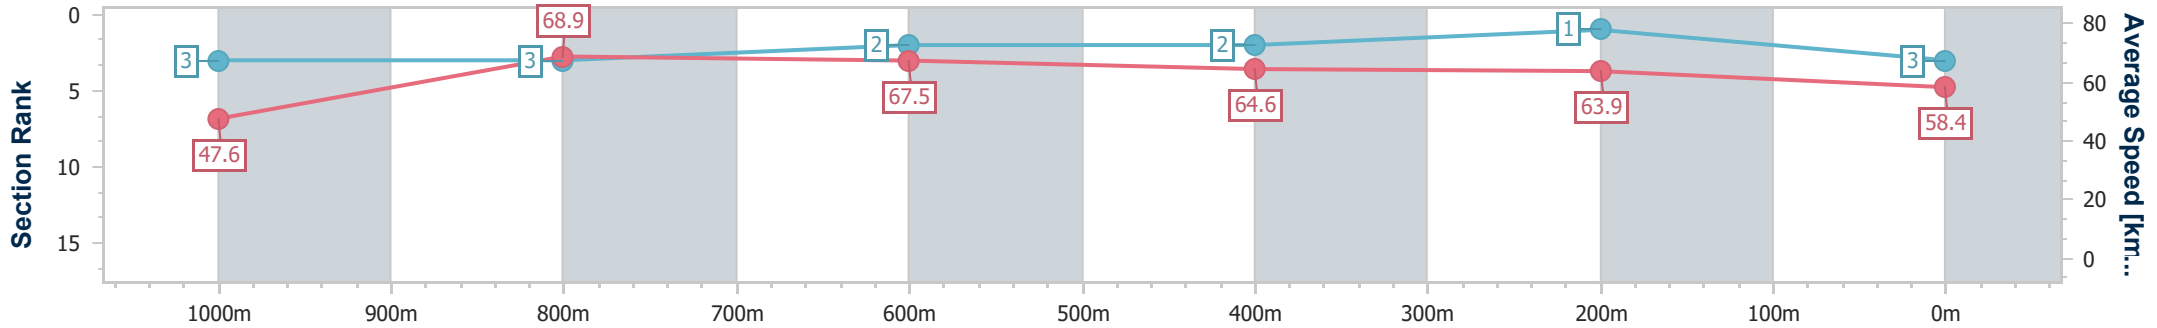

Doomben QLD Professional

Race 6: XXXX CHIEF DE BEERS - 1110m

20 May 2023 - 14:41

Track Rating: Soft 5, Weather: Fine, Rail Position: +2m Entire Course

BRISBANE RACING CLUB

Section	Overall	1000m	800m	600m	400m	200m
Section Times	1:04.34 [3] (0:08.32)	0:56.02 [3] (0:10.51)	0:45.51 [3] (0:10.80)	0:34.71 [2] (0:11.12)	0:23.59 [2] (0:11.26)	0:12.33 [1] (0:12.33)
Average Speed [km/h]	47.6	68.9	67.5	64.6	63.9	58.4
Top Speed [km/h]	66.8	70.6	69.7	66.2	65.4	62.1
Avg. Dist. to Rail [m]	7.7	3.1	1.9	0.5	0.9	2.5
Avg. Stride Freq. [Hz]	2.3	2.5	2.5	2.4	2.4	2.3
Avg. Stride Length [m]	6.1	7.9	7.7	7.6	7.5	7.2