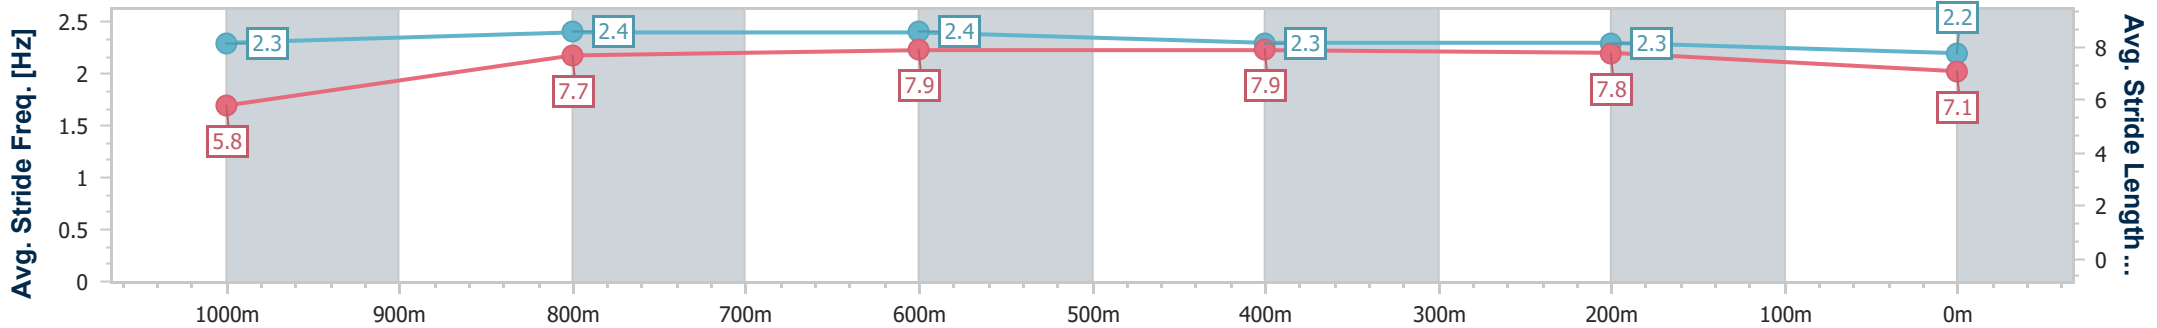

- [] Ranking at each section and finish
- .-.- No data available at this section
- NA No data available

Horse/Jockey Name	Simply Fly
Final Rank	12
Fastest Section Time (Section)	0:08.67 (Overall)
Top Speed [km/h] (Section)	69.7 (800m)
Race State	Finished

Doomben QLD Professional

Race 6: XXXX CHIEF DE BEERS - 1110m

20 May 2023 - 14:41

Track Rating: Soft 5, Weather: Fine, Rail Position: +2m Entire Course

BRISBANE RACING CLUB

Section	Overall	1000m	800m	600m	400m	200m
Section Times	1:05.78 [12] (0:08.67)	0:57.11 [8] (0:10.80)	0:46.31 [10] (0:11.04)	0:35.27 [12] (0:11.22)	0:24.05 [12] (0:11.19)	0:12.86 [12] (0:12.86)
Average Speed [km/h]	45.7	67.4	67.2	65.3	64.8	56.0
Top Speed [km/h]	66.1	69.7	69.7	66.1	66.2	61.8
Avg. Dist. to Rail [m]	10.3	5.3	5.6	3.2	4.5	5.2
Avg. Stride Freq. [Hz]	2.3	2.4	2.4	2.3	2.3	2.2
Avg. Stride Length [m]	5.8	7.7	7.9	7.9	7.8	7.1

- [] Ranking at each section and finish
- .-.- No data available at this section
- NA No data available