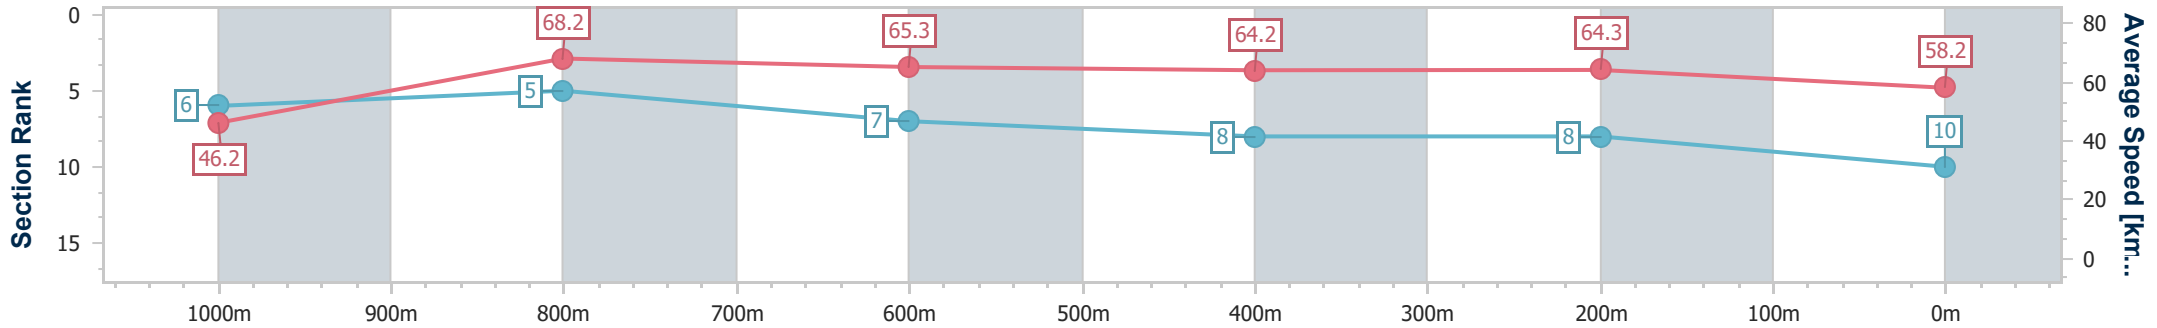

- [] Ranking at each section and finish
- .-.- No data available at this section
- NA No data available

Horse/Jockey Name	Axe
Final Rank	10
Fastest Section Time (Section)	0:08.58 (Overall)
Top Speed [km/h] (Section)	70.3 (1000m)
Race State	Finished

Doomben QLD Professional

Race 6: XXXX CHIEF DE BEERS - 1110m

20 May 2023 - 14:41

Track Rating: Soft 5, Weather: Fine, Rail Position: +2m Entire Course

BRISBANE RACING CLUB

Section	Overall	1000m	800m	600m	400m	200m
Section Times	1:04.96 [10] (0:08.58)	0:56.38 [6] (0:10.57)	0:45.81 [5] (0:11.10)	0:34.71 [7] (0:11.20)	0:23.51 [8] (0:11.13)	0:12.38 [8] (0:12.38)
Average Speed [km/h]	46.2	68.2	65.3	64.2	64.3	58.2
Top Speed [km/h]	66.4	70.3	67.7	66.8	65.3	62.9
Avg. Dist. to Rail [m]	3.3	0.8	1.5	1.1	1.6	1.2
Avg. Stride Freq. [Hz]	2.2	2.4	2.4	2.4	2.4	2.2
Avg. Stride Length [m]	6.1	7.8	7.7	7.6	7.4	7.2

- [] Ranking at each section and finish
- .-.- No data available at this section
- NA No data available

Horse/Jockey Name	Shamrock Lu
Final Rank	11
Fastest Section Time (Section)	0:08.80 (Overall)
Top Speed [km/h] (Section)	70.8 (1000m)
Race State	Finished