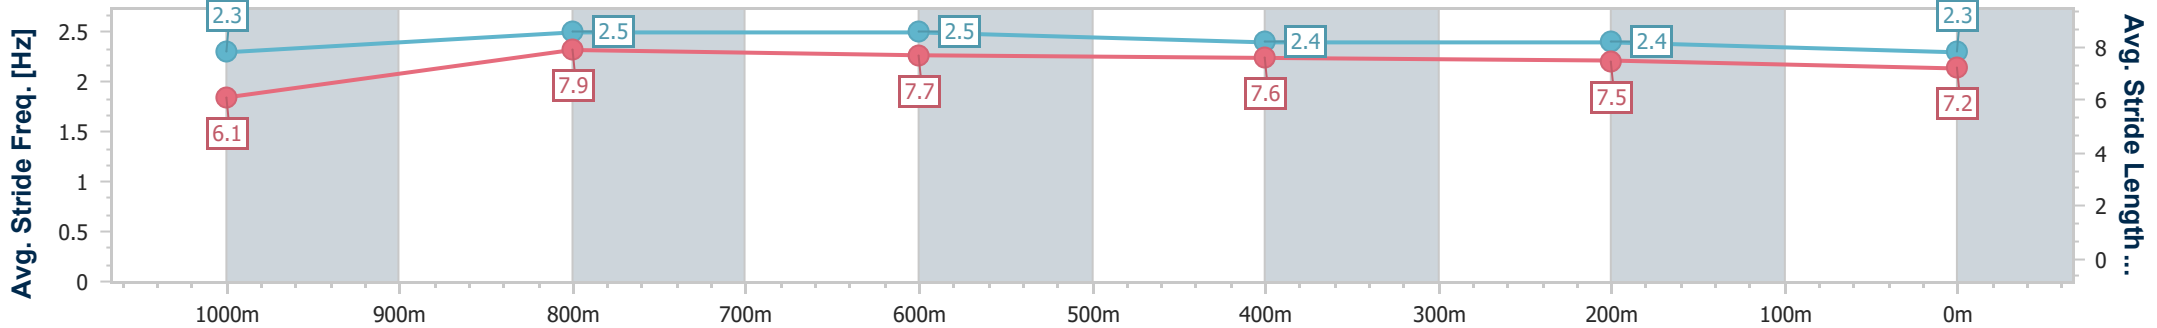

Doomben QLD Professional

Race 6: XXXX CHIEF DE BEERS - 1110m

20 May 2023 - 14:41

Track Rating: Soft 5, Weather: Fine, Rail Position: +2m Entire Course

BRISBANE RACING CLUB

Section	Overall	1000m	800m	600m	400m	200m
Section Times	1:04.34 [3] (0:08.32)	0:56.02 [3] (0:10.51)	0:45.51 [3] (0:10.80)	0:34.71 [2] (0:11.12)	0:23.59 [2] (0:11.26)	0:12.33 [1] (0:12.33)
Average Speed [km/h]	47.6	68.9	67.5	64.6	63.9	58.4
Top Speed [km/h]	66.8	70.6	69.7	66.2	65.4	62.1
Avg. Dist. to Rail [m]	7.7	3.1	1.9	0.5	0.9	2.5
Avg. Stride Freq. [Hz]	2.3	2.5	2.5	2.4	2.4	2.3
Avg. Stride Length [m]	6.1	7.9	7.7	7.6	7.5	7.2