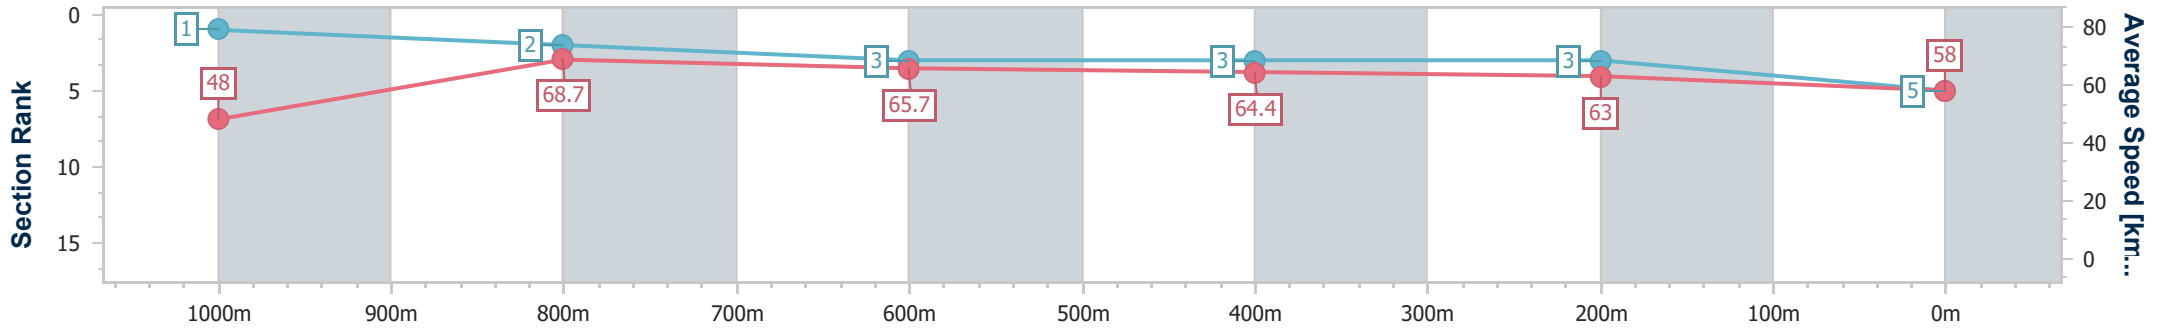

Doomben QLD Professional

Race 6: XXXX CHIEF DE BEERS - 1110m

20 May 2023 - 14:41

Track Rating: Soft 5, Weather: Fine, Rail Position: +2m Entire Course

BRISBANE RACING CLUB

Section	Overall	1000m	800m	600m	400m	200m
Section Times	1:04.61 [5] (0:08.27)	0:56.34 [1] (0:10.48)	0:45.86 [2] (0:10.92)	0:34.94 [3] (0:11.13)	0:23.81 [3] (0:11.39)	0:12.42 [3] (0:12.42)
Average Speed [km/h]	48.0	68.7	65.7	64.4	63.0	58.0
Top Speed [km/h]	67.6	71.2	66.3	65.4	64.1	62.0
Avg. Dist. to Rail [m]	1.7	0.5	0.6	0.9	1.3	4.1
Avg. Stride Freq. [Hz]	2.3	2.4	2.4	2.3	2.3	2.3
Avg. Stride Length [m]	6.1	7.5	7.4	7.4	7.3	7.0