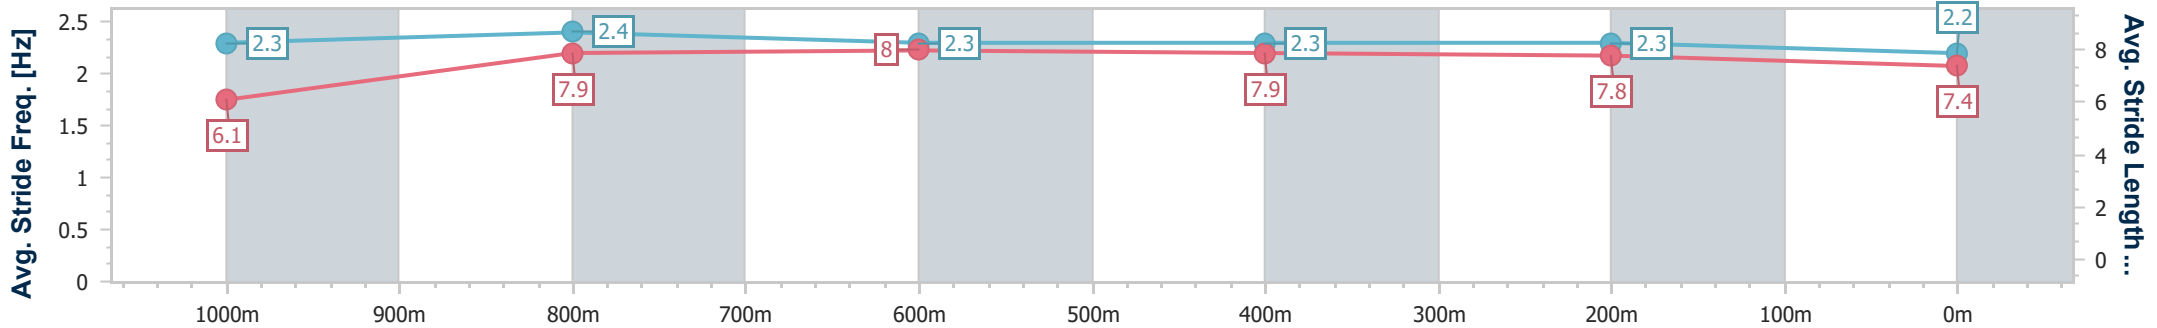

Doomben QLD Professional

Race 6: XXXX CHIEF DE BEERS - 1110m

20 May 2023 - 14:41

Track Rating: Soft 5, Weather: Fine, Rail Position: +2m Entire Course

BRISBANE RACING CLUB

Section	Overall	1000m	800m	600m	400m	200m
Section Times	1:04.89 [9] (0:08.45)	0:56.44 [4] (0:10.49)	0:45.95 [4] (0:10.95)	0:35.00 [4] (0:11.25)	0:23.75 [4] (0:11.24)	0:12.51 [6] (0:12.51)
Average Speed [km/h]	46.8	68.9	66.8	65.1	64.1	57.6
Top Speed [km/h]	67.4	71.5	69.7	66.5	66.1	61.2
Avg. Dist. to Rail [m]	4.6	1.5	3.3	2.8	2.8	5.4
Avg. Stride Freq. [Hz]	2.3	2.4	2.3	2.3	2.3	2.2
Avg. Stride Length [m]	6.1	7.9	8.0	7.9	7.8	7.4

- [] Ranking at each section and finish
- .-.- No data available at this section
- NA No data available

Horse/Jockey Name	Axe
Final Rank	10
Fastest Section Time (Section)	0:08.58 (Overall)
Top Speed [km/h] (Section)	70.3 (1000m)
Race State	Finished