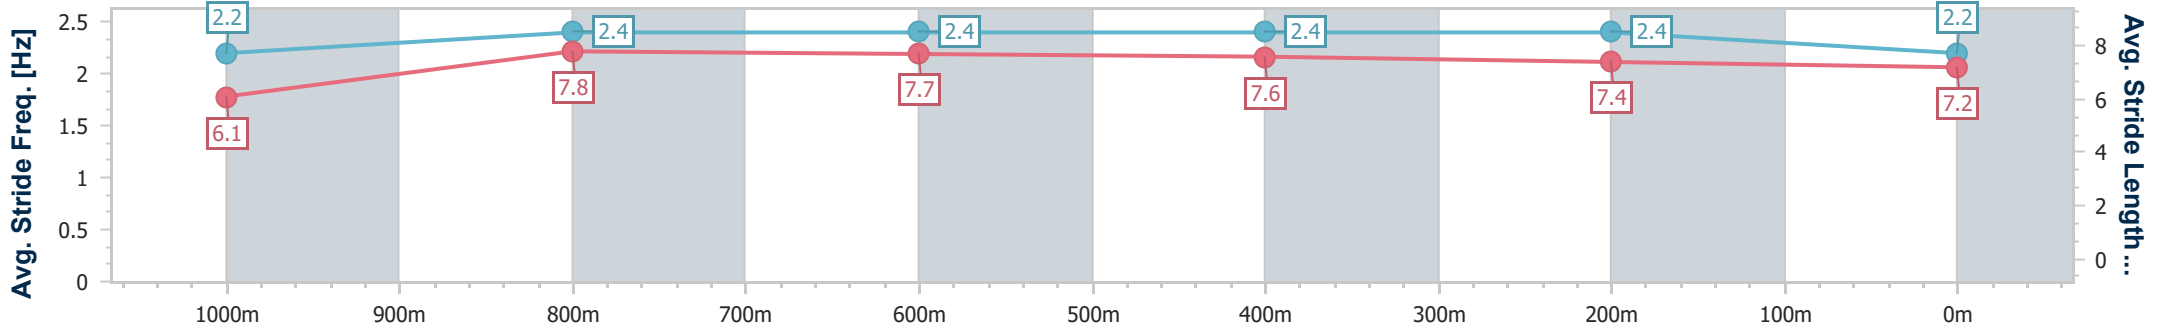

- [] Ranking at each section and finish
- .-.- No data available at this section
- NA No data available

Horse/Jockey Name	Axe
Final Rank	10
Fastest Section Time (Section)	0:08.58 (Overall)
Top Speed [km/h] (Section)	70.3 (1000m)
Race State	Finished

Doomben QLD Professional

Race 6: XXXX CHIEF DE BEERS - 1110m

20 May 2023 - 14:41

Track Rating: Soft 5, Weather: Fine, Rail Position: +2m Entire Course

BRISBANE RACING CLUB

Section	Overall	1000m	800m	600m	400m	200m
Section Times	1:04.96 [10] (0:08.58)	0:56.38 [6] (0:10.57)	0:45.81 [5] (0:11.10)	0:34.71 [7] (0:11.20)	0:23.51 [8] (0:11.13)	0:12.38 [8] (0:12.38)
Average Speed [km/h]	46.2	68.2	65.3	64.2	64.3	58.2
Top Speed [km/h]	66.4	70.3	67.7	66.8	65.3	62.9
Avg. Dist. to Rail [m]	3.3	0.8	1.5	1.1	1.6	1.2
Avg. Stride Freq. [Hz]	2.2	2.4	2.4	2.4	2.4	2.2
Avg. Stride Length [m]	6.1	7.8	7.7	7.6	7.4	7.2

- [] Ranking at each section and finish
- .-.- No data available at this section
- NA No data available

Horse/Jockey Name	Shamrock Lu
Final Rank	11
Fastest Section Time (Section)	0:08.80 (Overall)
Top Speed [km/h] (Section)	70.8 (1000m)
Race State	Finished