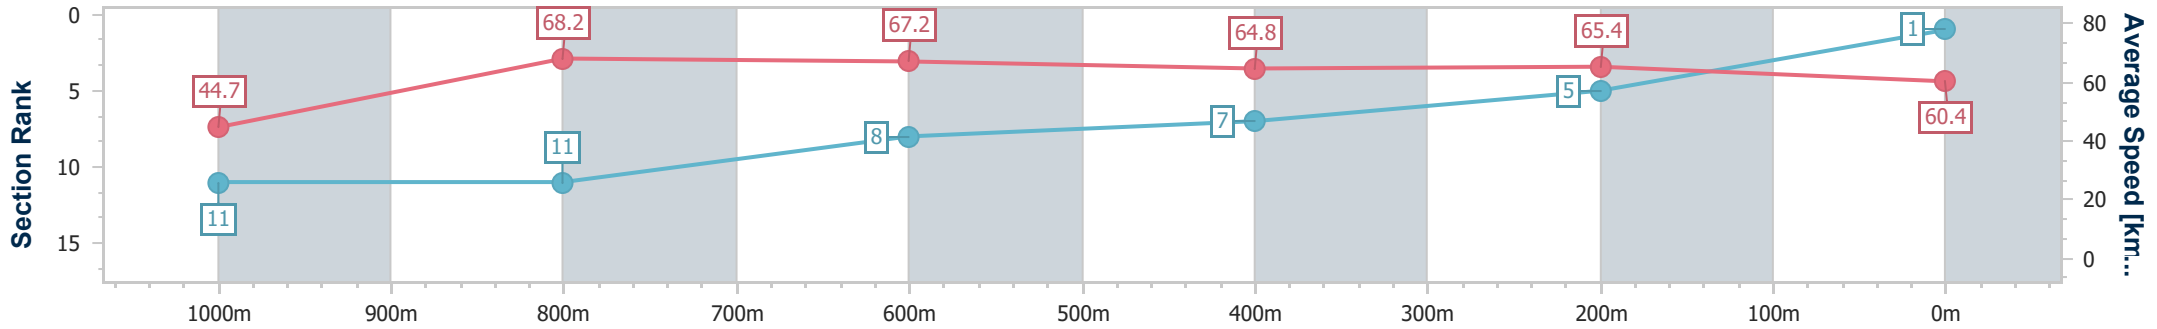

20 May 2023 - 14:41

Track Rating: Soft 5, Weather: Fine, Rail Position: +2m Entire Course

BRISBANE RACING CLUB

Section	Overall	1000m	800m	600m	400m	200m
Section Times	1:04.21 [1] (0:08.87)	0:55.34 [11] (0:10.62)	0:44.72 [11] (0:10.78)	0:33.94 [8] (0:11.03)	0:22.91 [7] (0:10.99)	0:11.92 [5] (0:11.92)
Average Speed [km/h]	44.7	68.2	67.2	64.8	65.4	60.4
Top Speed [km/h]	65.0	70.5	69.7	65.9	66.1	64.3
Avg. Dist. to Rail [m]	9.5	2.6	1.2	1.0	2.5	4.5
Avg. Stride Freq. [Hz]	2.1	2.5	2.5	2.4	2.5	2.4
Avg. Stride Length [m]	6.2	7.5	7.6	7.5	7.2	7.0