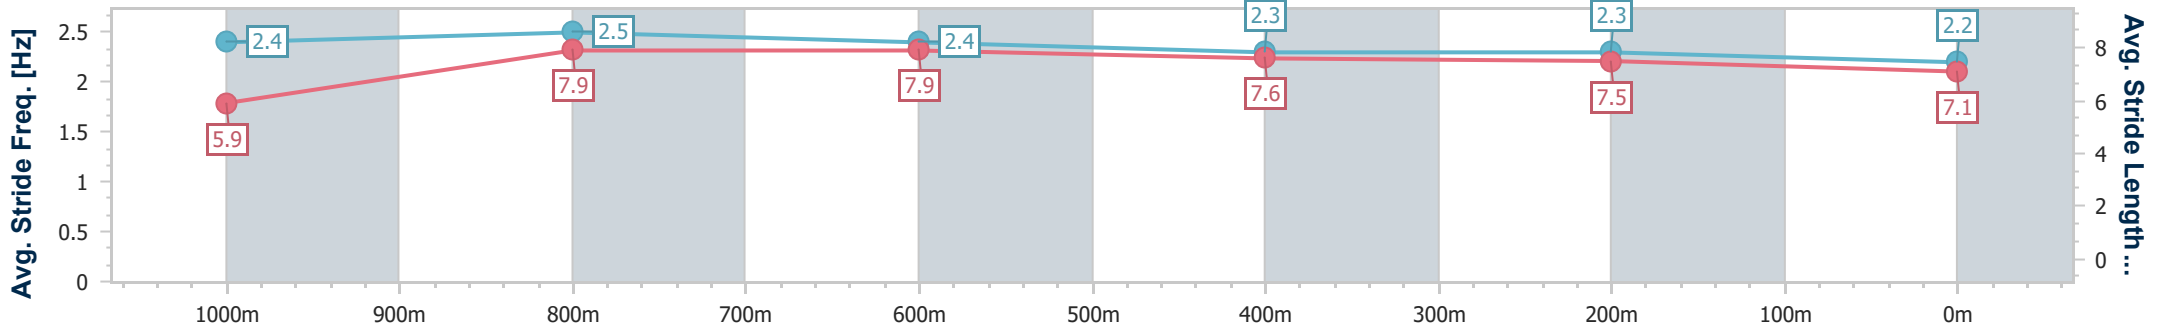

Doomben QLD Professional

Race 6: XXXX CHIEF DE BEERS - 1110m

20 May 2023 - 14:41

Track Rating: Soft 5, Weather: Fine, Rail Position: +2m Entire Course

BRISBANE RACING CLUB

Section	Overall	1000m	800m	600m	400m	200m
Section Times	1:04.73 [7] (0:08.28)	0:56.45 [2] (0:10.37)	0:46.08 [1] (0:10.94)	0:35.14 [1] (0:11.15)	0:23.99 [1] (0:11.36)	0:12.63 [2] (0:12.63)
Average Speed [km/h]	47.9	69.9	66.6	64.6	63.3	57.0
Top Speed [km/h]	68.4	71.7	68.7	66.1	64.2	62.2
Avg. Dist. to Rail [m]	2.5	2.5	2.2	0.4	0.5	1.1
Avg. Stride Freq. [Hz]	2.4	2.5	2.4	2.3	2.3	2.2
Avg. Stride Length [m]	5.9	7.9	7.9	7.6	7.5	7.1