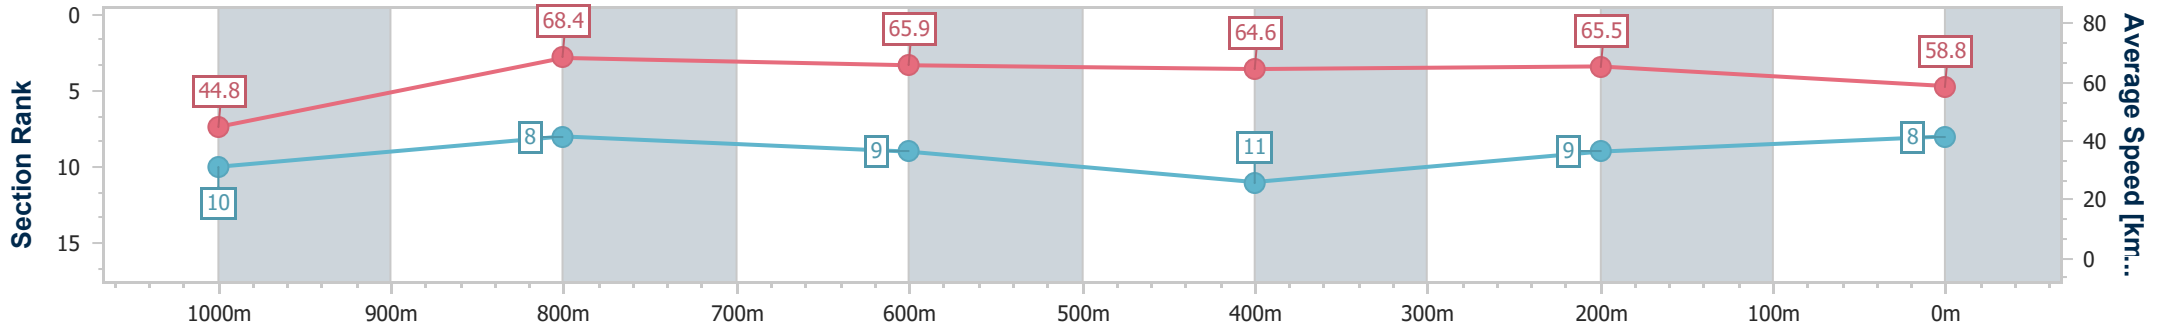

Doomben QLD Professional

Race 6: XXXX CHIEF DE BEERS - 1110m

20 May 2023 - 14:41

Track Rating: Soft 5, Weather: Fine, Rail Position: +2m Entire Course

BRISBANE RACING CLUB

Section	Overall	1000m	800m	600m	400m	200m
Section Times	1:04.84 [8] (0:08.84)	0:56.00 [10] (0:10.54)	0:45.46 [8] (0:11.01)	0:34.45 [9] (0:11.23)	0:23.22 [11] (0:10.97)	0:12.25 [9] (0:12.25)
Average Speed [km/h]	44.8	68.4	65.9	64.6	65.5	58.8
Top Speed [km/h]	66.2	70.5	69.5	65.8	67.2	63.4
Avg. Dist. to Rail [m]	4.2	0.7	1.3	1.3	0.5	1.3
Avg. Stride Freq. [Hz]	2.1	2.4	2.3	2.3	2.3	2.3
Avg. Stride Length [m]	6.3	8.0	7.9	7.8	7.8	7.1