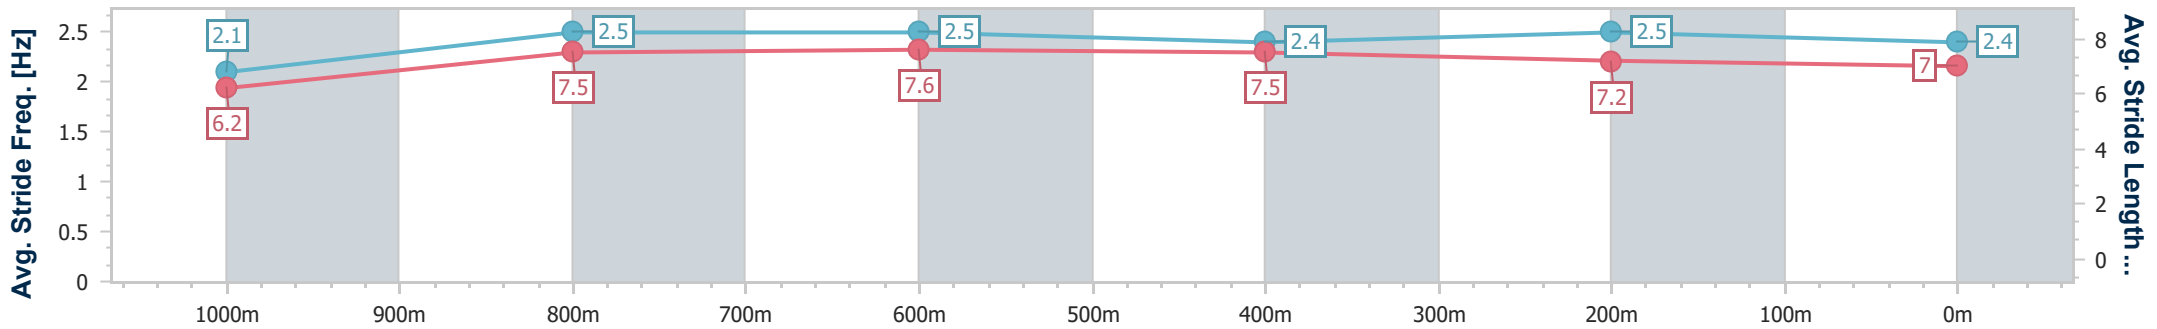

20 May 2023 - 14:41

Track Rating: Soft 5, Weather: Fine, Rail Position: +2m Entire Course

BRISBANE RACING CLUB

Section	Overall	1000m	800m	600m	400m	200m
Section Times	1:04.21 [1] (0:08.87)	0:55.34 [11] (0:10.62)	0:44.72 [11] (0:10.78)	0:33.94 [8] (0:11.03)	0:22.91 [7] (0:10.99)	0:11.92 [5] (0:11.92)
Average Speed [km/h]	44.7	68.2	67.2	64.8	65.4	60.4
Top Speed [km/h]	65.0	70.5	69.7	65.9	66.1	64.3
Avg. Dist. to Rail [m]	9.5	2.6	1.2	1.0	2.5	4.5
Avg. Stride Freq. [Hz]	2.1	2.5	2.5	2.4	2.5	2.4
Avg. Stride Length [m]	6.2	7.5	7.6	7.5	7.2	7.0