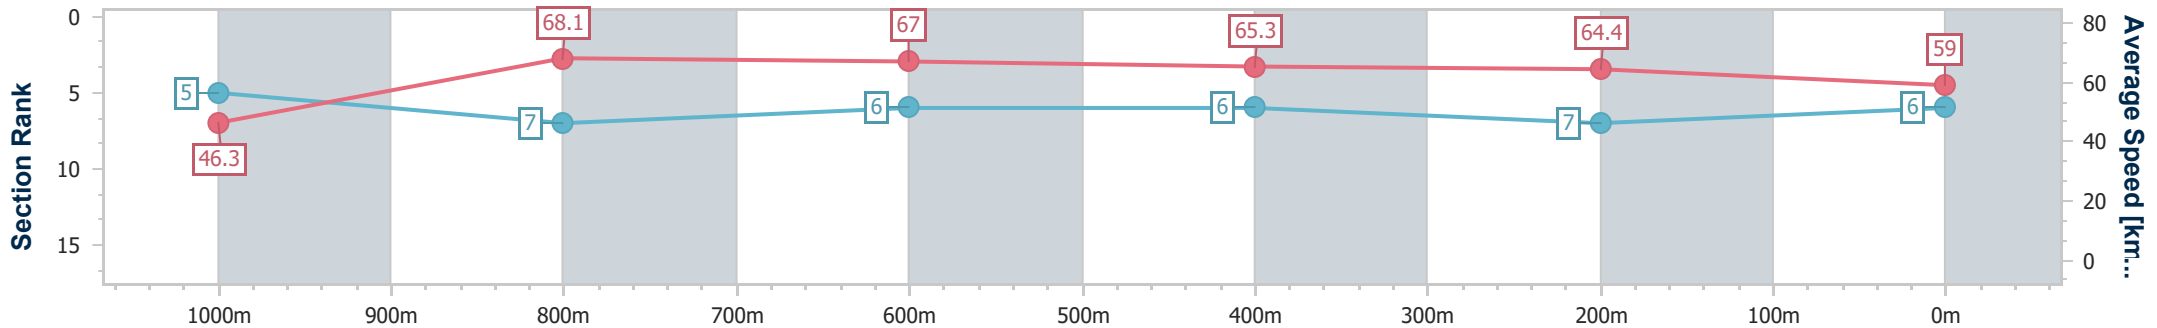

Doomben QLD Professional

Race 6: XXXX CHIEF DE BEERS - 1110m

20 May 2023 - 14:41

Track Rating: Soft 5, Weather: Fine, Rail Position: +2m Entire Course

BRISBANE RACING CLUB

Section	Overall	1000m	800m	600m	400m	200m
Section Times	1:04.70 [6] (0:08.57)	0:56.13 [5] (0:10.64)	0:45.49 [7] (0:10.91)	0:34.58 [6] (0:11.16)	0:23.42 [6] (0:11.23)	0:12.19 [7] (0:12.19)
Average Speed [km/h]	46.3	68.1	67.0	65.3	64.4	59.0
Top Speed [km/h]	66.9	69.5	69.0	66.8	65.7	62.5
Avg. Dist. to Rail [m]	8.4	3.9	3.2	2.0	3.6	7.8
Avg. Stride Freq. [Hz]	2.1	2.4	2.3	2.3	2.3	2.2
Avg. Stride Length [m]	6.4	8.0	8.0	8.0	7.7	7.4