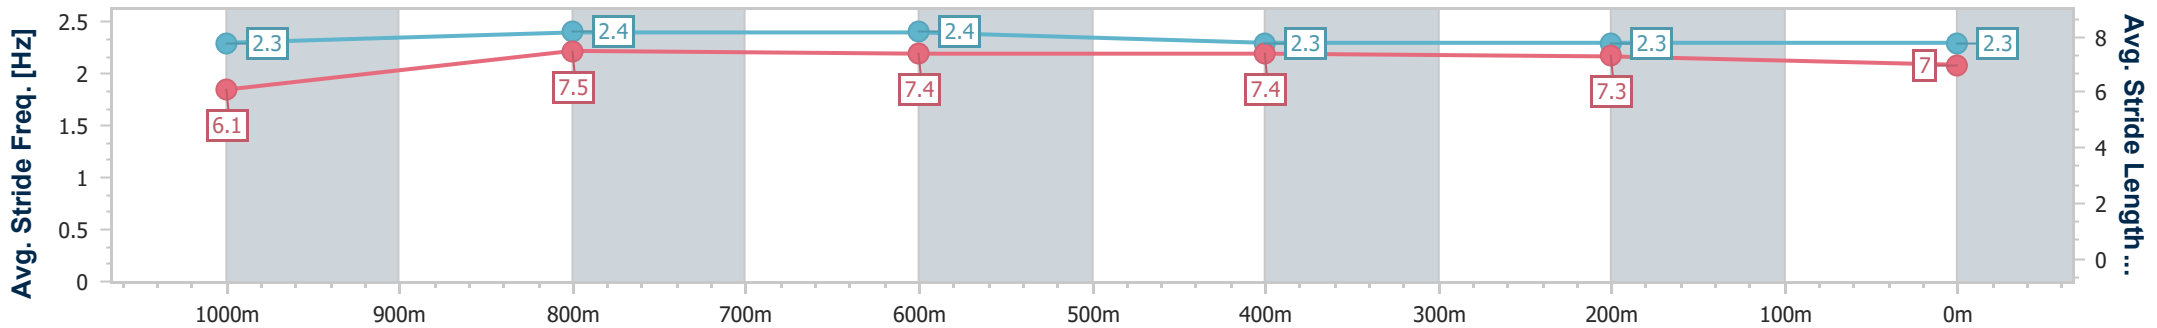

Doomben QLD Professional

Race 6: XXXX CHIEF DE BEERS - 1110m

20 May 2023 - 14:41

Track Rating: Soft 5, Weather: Fine, Rail Position: +2m Entire Course

BRISBANE RACING CLUB

Section	Overall	1000m	800m	600m	400m	200m
Section Times	1:04.61 [5] (0:08.27)	0:56.34 [1] (0:10.48)	0:45.86 [2] (0:10.92)	0:34.94 [3] (0:11.13)	0:23.81 [3] (0:11.39)	0:12.42 [3] (0:12.42)
Average Speed [km/h]	48.0	68.7	65.7	64.4	63.0	58.0
Top Speed [km/h]	67.6	71.2	66.3	65.4	64.1	62.0
Avg. Dist. to Rail [m]	1.7	0.5	0.6	0.9	1.3	4.1
Avg. Stride Freq. [Hz]	2.3	2.4	2.4	2.3	2.3	2.3
Avg. Stride Length [m]	6.1	7.5	7.4	7.4	7.3	7.0