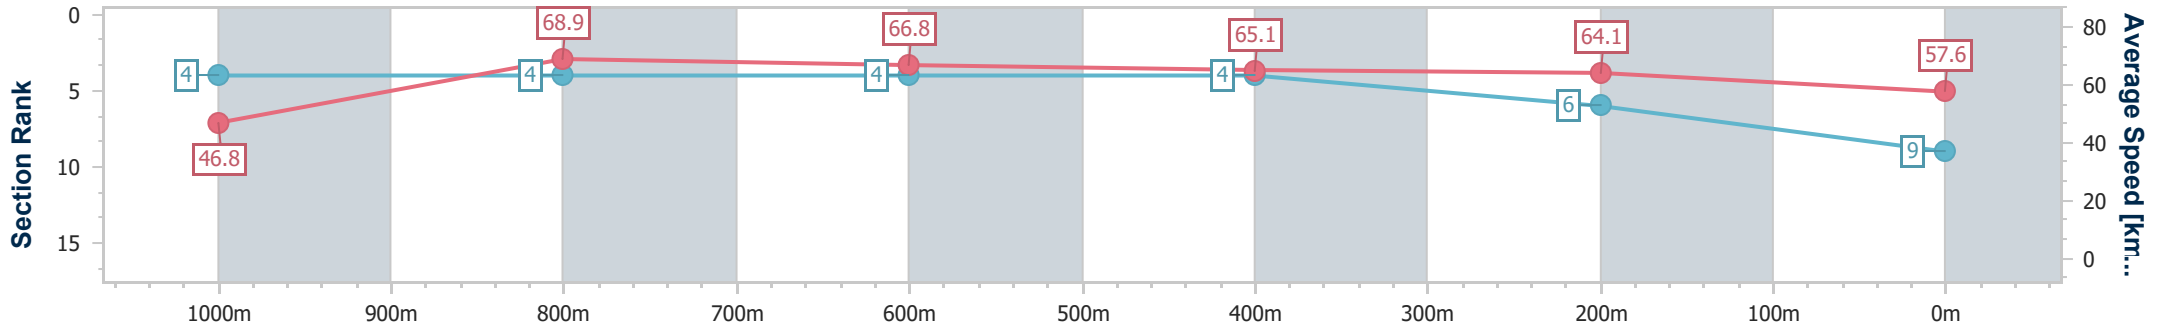

Doomben QLD Professional

Race 6: XXXX CHIEF DE BEERS - 1110m

20 May 2023 - 14:41

Track Rating: Soft 5, Weather: Fine, Rail Position: +2m Entire Course

BRISBANE RACING CLUB

Section	Overall	1000m	800m	600m	400m	200m
Section Times	1:04.89 [9] (0:08.45)	0:56.44 [4] (0:10.49)	0:45.95 [4] (0:10.95)	0:35.00 [4] (0:11.25)	0:23.75 [4] (0:11.24)	0:12.51 [6] (0:12.51)
Average Speed [km/h]	46.8	68.9	66.8	65.1	64.1	57.6
Top Speed [km/h]	67.4	71.5	69.7	66.5	66.1	61.2
Avg. Dist. to Rail [m]	4.6	1.5	3.3	2.8	2.8	5.4
Avg. Stride Freq. [Hz]	2.3	2.4	2.3	2.3	2.3	2.2
Avg. Stride Length [m]	6.1	7.9	8.0	7.9	7.8	7.4

- [] Ranking at each section and finish
- .-.- No data available at this section
- NA No data available

Horse/Jockey Name	Axe
Final Rank	10
Fastest Section Time (Section)	0:08.58 (Overall)
Top Speed [km/h] (Section)	70.3 (1000m)
Race State	Finished