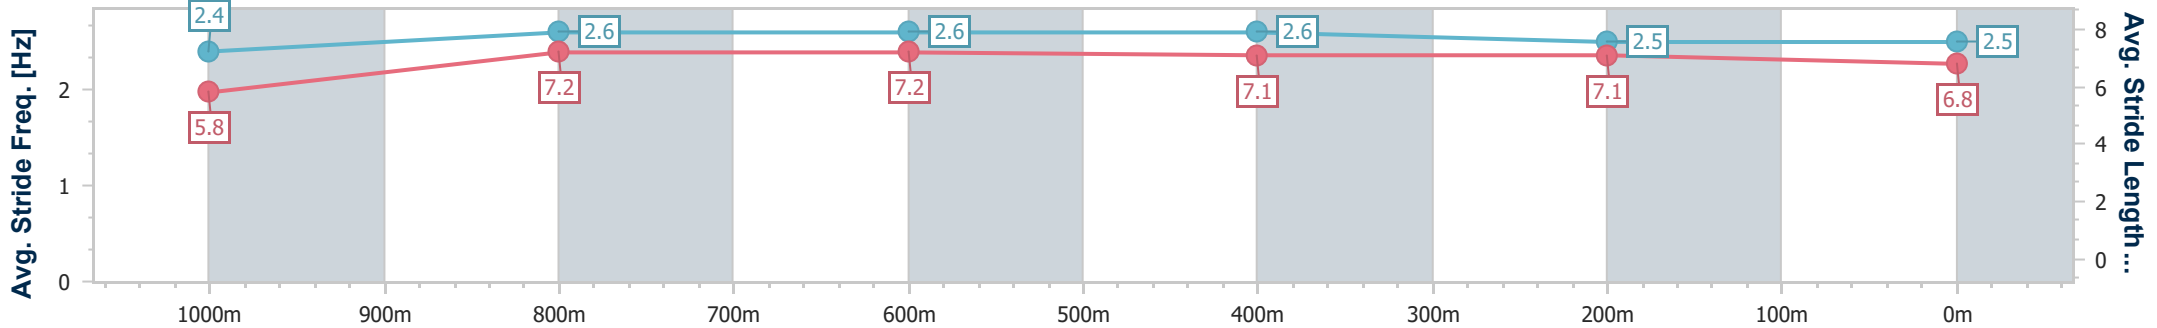

Doomben QLD Professional

Race 6: XXXX CHIEF DE BEERS - 1110m

20 May 2023 - 14:41

Track Rating: Soft 5, Weather: Fine, Rail Position: +2m Entire Course

BRISBANE RACING CLUB

Section	Overall	1000m	800m	600m	400m	200m
Section Times	1:04.32 [2] (0:08.62)	0:55.70 [7] (0:10.59)	0:45.11 [6] (0:10.81)	0:34.30 [5] (0:11.15)	0:23.15 [5] (0:11.11)	0:12.04 [4] (0:12.04)
Average Speed [km/h]	45.9	68.3	67.8	65.4	64.9	59.8
Top Speed [km/h]	65.8	70.2	69.9	67.2	66.4	63.4
Avg. Dist. to Rail [m]	5.4	2.8	3.5	2.0	2.9	4.0
Avg. Stride Freq. [Hz]	2.4	2.6	2.6	2.6	2.5	2.5
Avg. Stride Length [m]	5.8	7.2	7.2	7.1	7.1	6.8