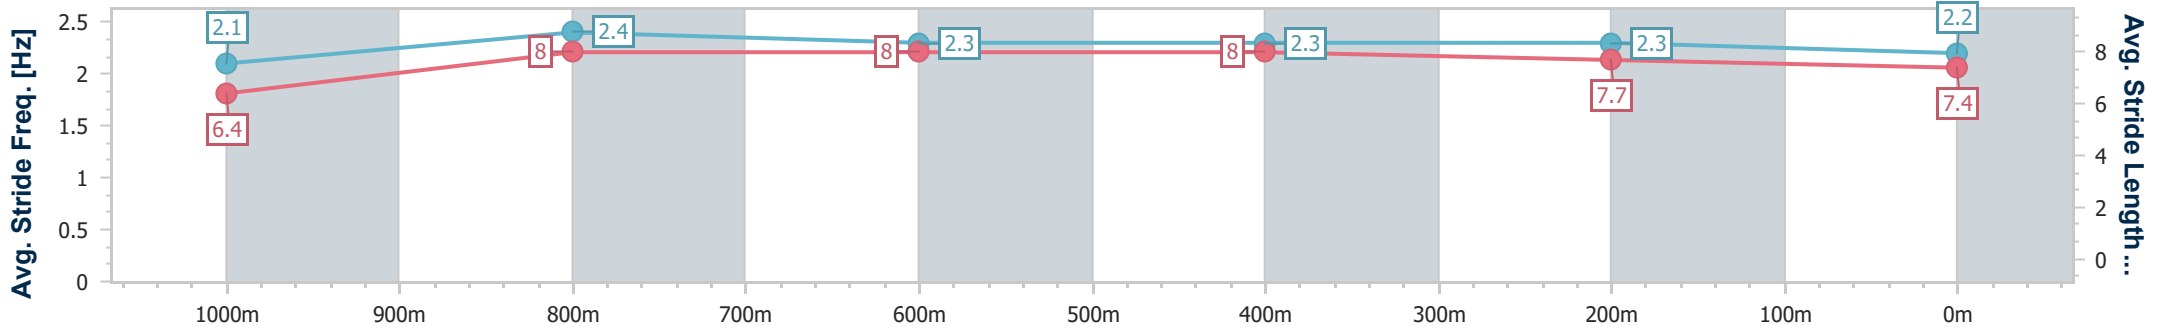

Doomben QLD Professional

Race 6: XXXX CHIEF DE BEERS - 1110m

20 May 2023 - 14:41

Track Rating: Soft 5, Weather: Fine, Rail Position: +2m Entire Course

BRISBANE RACING CLUB

Section	Overall	1000m	800m	600m	400m	200m
Section Times	1:04.70 [6] (0:08.57)	0:56.13 [5] (0:10.64)	0:45.49 [7] (0:10.91)	0:34.58 [6] (0:11.16)	0:23.42 [6] (0:11.23)	0:12.19 [7] (0:12.19)
Average Speed [km/h]	46.3	68.1	67.0	65.3	64.4	59.0
Top Speed [km/h]	66.9	69.5	69.0	66.8	65.7	62.5
Avg. Dist. to Rail [m]	8.4	3.9	3.2	2.0	3.6	7.8
Avg. Stride Freq. [Hz]	2.1	2.4	2.3	2.3	2.3	2.2
Avg. Stride Length [m]	6.4	8.0	8.0	8.0	7.7	7.4