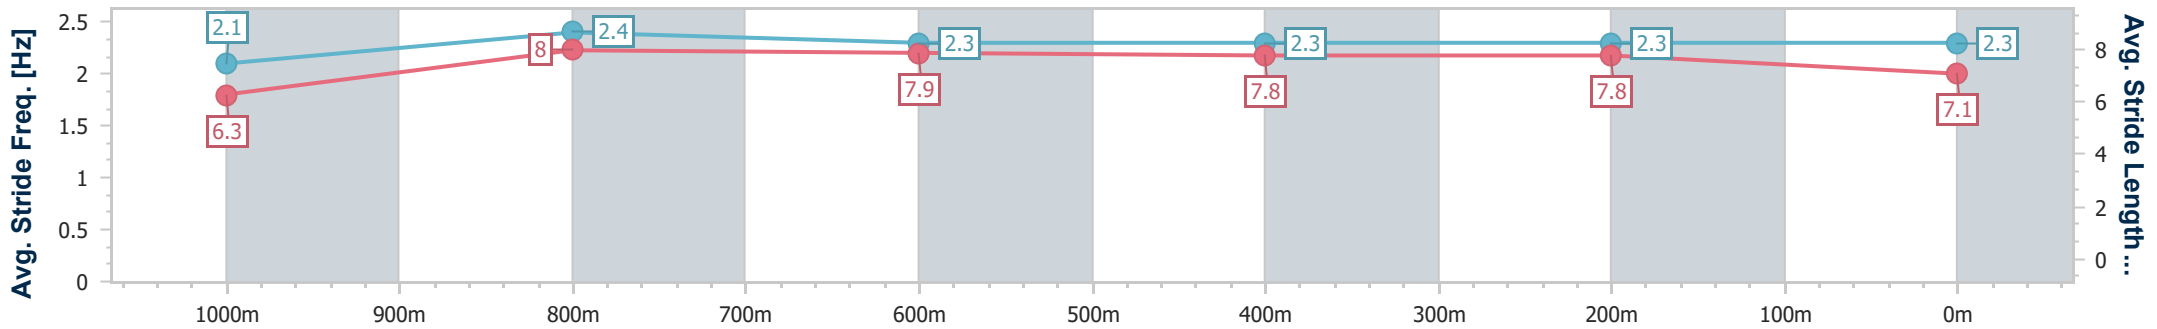

Doomben QLD Professional

Race 6: XXXX CHIEF DE BEERS - 1110m

20 May 2023 - 14:41

Track Rating: Soft 5, Weather: Fine, Rail Position: +2m Entire Course

BRISBANE RACING CLUB

Section	Overall	1000m	800m	600m	400m	200m
Section Times	1:04.84 [8] (0:08.84)	0:56.00 [10] (0:10.54)	0:45.46 [8] (0:11.01)	0:34.45 [9] (0:11.23)	0:23.22 [11] (0:10.97)	0:12.25 [9] (0:12.25)
Average Speed [km/h]	44.8	68.4	65.9	64.6	65.5	58.8
Top Speed [km/h]	66.2	70.5	69.5	65.8	67.2	63.4
Avg. Dist. to Rail [m]	4.2	0.7	1.3	1.3	0.5	1.3
Avg. Stride Freq. [Hz]	2.1	2.4	2.3	2.3	2.3	2.3
Avg. Stride Length [m]	6.3	8.0	7.9	7.8	7.8	7.1