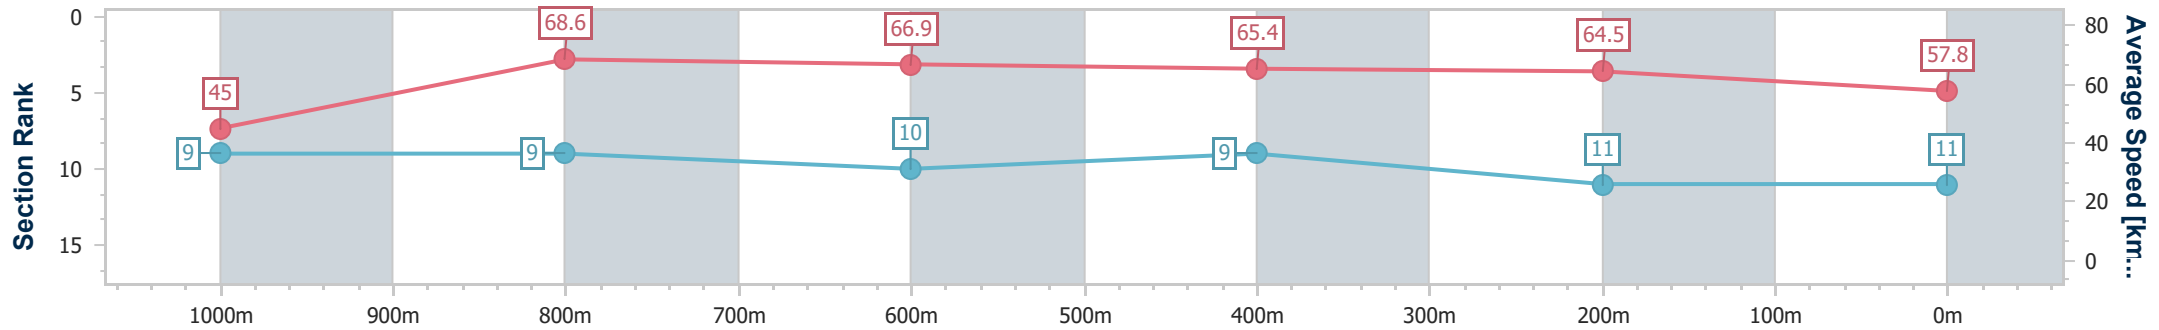

- [] Ranking at each section and finish
- .-.- No data available at this section
- NA No data available

Horse/Jockey Name	Shamrock Lu
Final Rank	11
Fastest Section Time (Section)	0:08.80 (Overall)
Top Speed [km/h] (Section)	70.8 (1000m)
Race State	Finished

Doomben QLD Professional

Race 6: XXXX CHIEF DE BEERS - 1110m

20 May 2023 - 14:41

Track Rating: Soft 5, Weather: Fine, Rail Position: +2m Entire Course

BRISBANE RACING CLUB

Section	Overall	1000m	800m	600m	400m	200m
Section Times	1:05.15 [11] (0:08.80)	0:56.35 [9] (0:10.61)	0:45.74 [9] (0:11.04)	0:34.70 [10] (0:11.09)	0:23.61 [9] (0:11.16)	0:12.45 [11] (0:12.45)
Average Speed [km/h]	45.0	68.6	66.9	65.4	64.5	57.8
Top Speed [km/h]	65.7	70.8	68.0	67.0	66.8	61.3
Avg. Dist. to Rail [m]	7.0	3.5	4.8	2.0	2.1	4.8
Avg. Stride Freq. [Hz]	2.1	2.4	2.4	2.4	2.3	2.2
Avg. Stride Length [m]	6.3	7.7	7.8	7.7	7.5	7.2

- [] Ranking at each section and finish
- .-.- No data available at this section
- NA No data available

Horse/Jockey Name	Simply Fly
Final Rank	12
Fastest Section Time (Section)	0:08.67 (Overall)
Top Speed [km/h] (Section)	69.7 (800m)
Race State	Finished