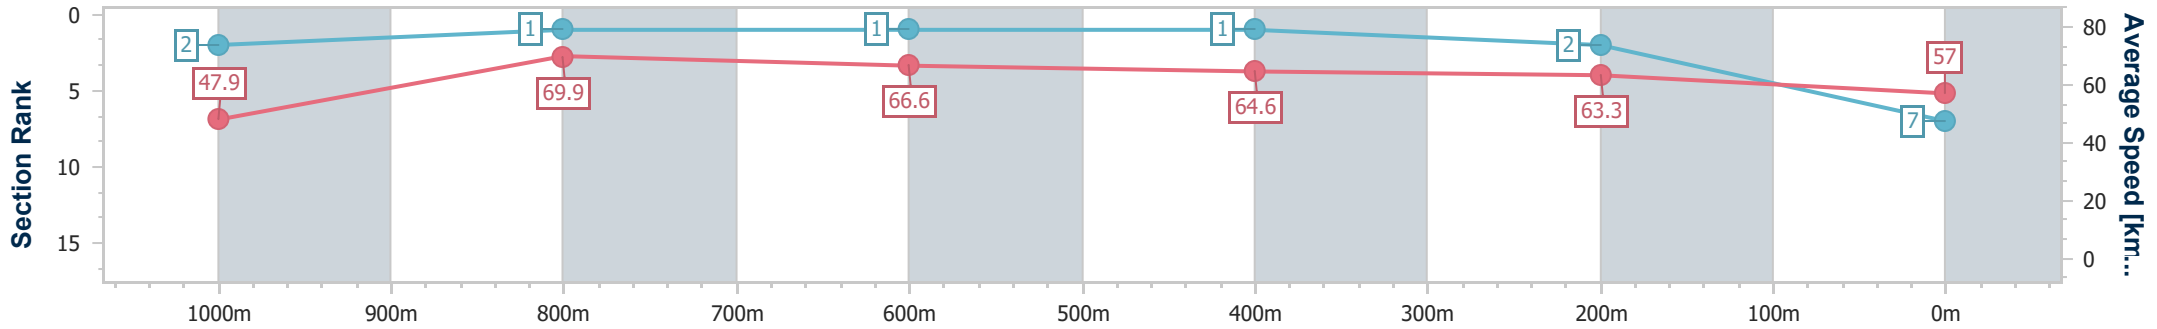

Doomben QLD Professional

Race 6: XXXX CHIEF DE BEERS - 1110m

20 May 2023 - 14:41

Track Rating: Soft 5, Weather: Fine, Rail Position: +2m Entire Course

BRISBANE RACING CLUB

Section	Overall	1000m	800m	600m	400m	200m
Section Times	1:04.73 [7] (0:08.28)	0:56.45 [2] (0:10.37)	0:46.08 [1] (0:10.94)	0:35.14 [1] (0:11.15)	0:23.99 [1] (0:11.36)	0:12.63 [2] (0:12.63)
Average Speed [km/h]	47.9	69.9	66.6	64.6	63.3	57.0
Top Speed [km/h]	68.4	71.7	68.7	66.1	64.2	62.2
Avg. Dist. to Rail [m]	2.5	2.5	2.2	0.4	0.5	1.1
Avg. Stride Freq. [Hz]	2.4	2.5	2.4	2.3	2.3	2.2
Avg. Stride Length [m]	5.9	7.9	7.9	7.6	7.5	7.1