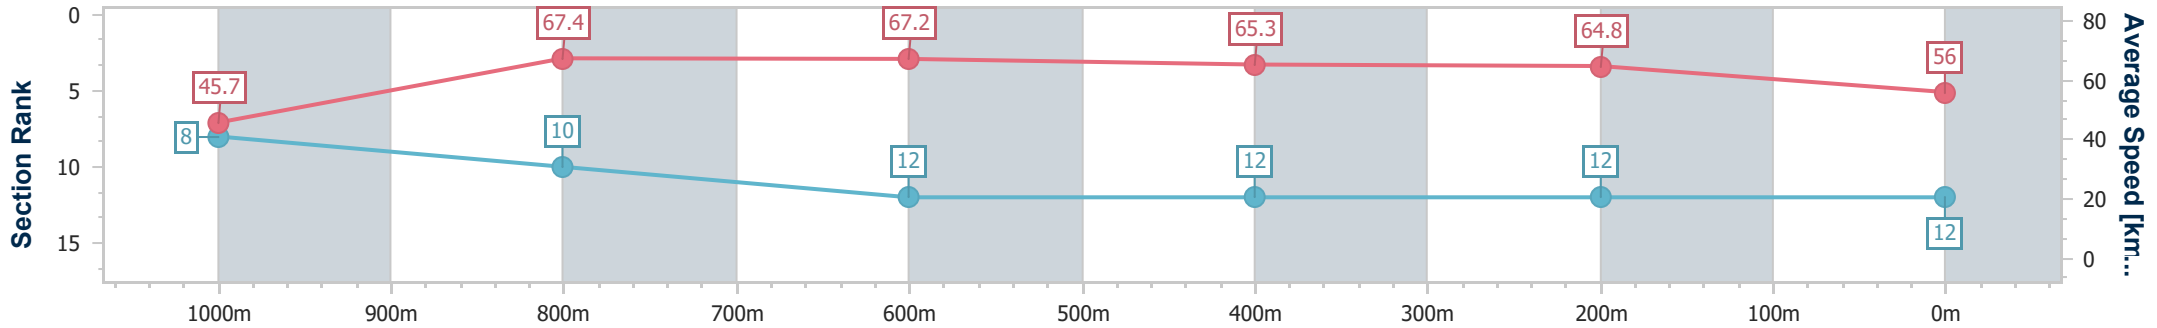

- [] Ranking at each section and finish
- .-.- No data available at this section
- NA No data available

Horse/Jockey Name	Simply Fly
Final Rank	12
Fastest Section Time (Section)	0:08.67 (Overall)
Top Speed [km/h] (Section)	69.7 (800m)
Race State	Finished

Doomben QLD Professional

Race 6: XXXX CHIEF DE BEERS - 1110m

20 May 2023 - 14:41

Track Rating: Soft 5, Weather: Fine, Rail Position: +2m Entire Course

BRISBANE RACING CLUB

Section	Overall	1000m	800m	600m	400m	200m
Section Times	1:05.78 [12] (0:08.67)	0:57.11 [8] (0:10.80)	0:46.31 [10] (0:11.04)	0:35.27 [12] (0:11.22)	0:24.05 [12] (0:11.19)	0:12.86 [12] (0:12.86)
Average Speed [km/h]	45.7	67.4	67.2	65.3	64.8	56.0
Top Speed [km/h]	66.1	69.7	69.7	66.1	66.2	61.8
Avg. Dist. to Rail [m]	10.3	5.3	5.6	3.2	4.5	5.2
Avg. Stride Freq. [Hz]	2.3	2.4	2.4	2.3	2.3	2.2
Avg. Stride Length [m]	5.8	7.7	7.9	7.9	7.8	7.1

- [] Ranking at each section and finish
- .-.- No data available at this section
- NA No data available