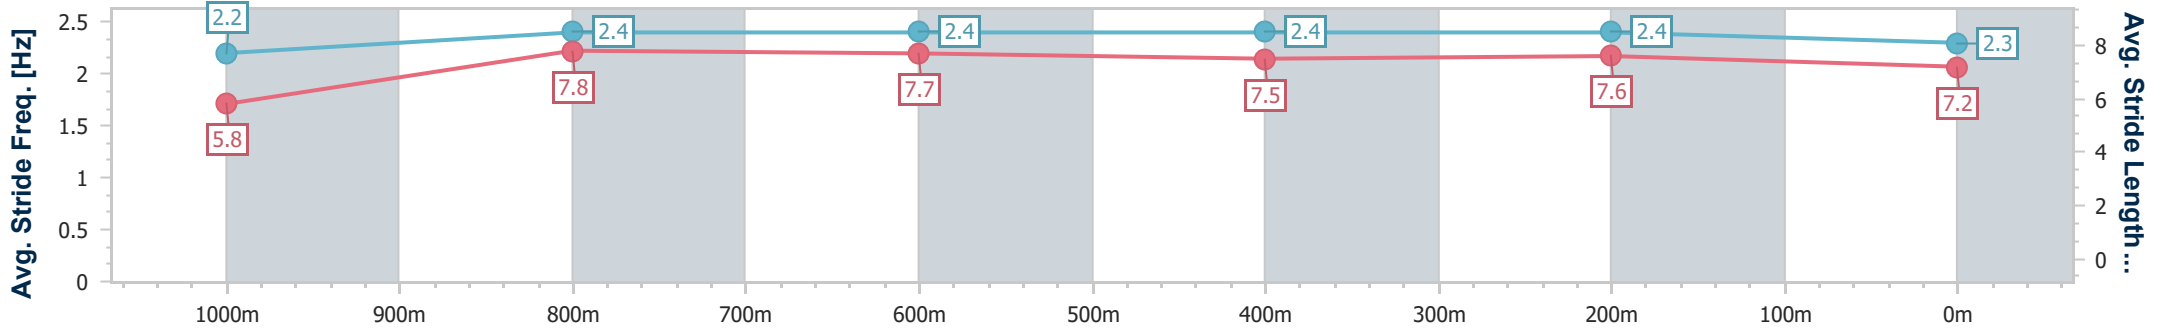

Doomben QLD Professional

Race 6: XXXX CHIEF DE BEERS - 1110m

20 May 2023 - 14:41

Track Rating: Soft 5, Weather: Fine, Rail Position: +2m Entire Course

BRISBANE RACING CLUB

Section	Overall	1000m	800m	600m	400m	200m
Section Times	1:04.56 [4] (0:09.07)	0:55.49 [12] (0:10.61)	0:44.88 [12] (0:10.77)	0:34.11 [11] (0:11.14)	0:22.97 [10] (0:11.04)	0:11.93 [10] (0:11.93)
Average Speed [km/h]	43.9	67.8	66.5	64.3	65.0	60.5
Top Speed [km/h]	65.8	69.5	68.0	66.9	65.9	64.3
Avg. Dist. to Rail [m]	7.7	0.6	1.1	0.7	2.0	5.6
Avg. Stride Freq. [Hz]	2.2	2.4	2.4	2.4	2.4	2.3
Avg. Stride Length [m]	5.8	7.8	7.7	7.5	7.6	7.2