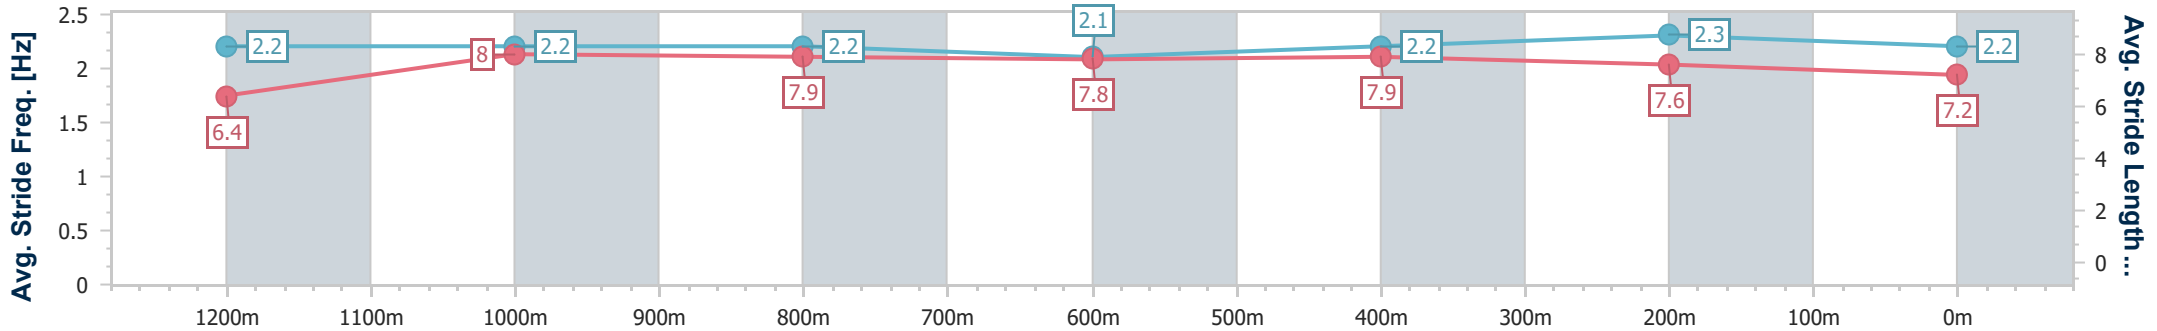

Eagle Farm QLD Professional

Race 5: MULLINS LAWYERS FRED BEST CLASSIC - 1400m

27 May 2023 - 14:04

Track Rating: Good 4, Weather: Fine, Rail Position: True Entire Course

BRISBANE RACING CLUB

Section	Overall	1200m	1000m	800m	600m	400m	200m
Section Times	1:23.06 [3] (0:13.53)	1:09.53 [3] (0:11.03)	0:58.50 [1] (0:11.63)	0:46.87 [1] (0:11.79)	0:35.08 [2] (0:11.59)	0:23.49 [2] (0:11.31)	0:12.18 [1] (0:12.18)
Average Speed [km/h]	53.9	65.5	62.7	61.1	62.0	63.6	59.2
Top Speed [km/h]	67.8	67.9	63.7	62.1	63.7	65.1	63.2
Avg. Dist. to Rail [m]	24.4	5.9	2.1	0.5	0.6	0.2	0.4
Avg. Stride Freq. [Hz]	2.2	2.2	2.2	2.1	2.2	2.3	2.2
Avg. Stride Length [m]	6.4	8.0	7.9	7.8	7.9	7.6	7.2