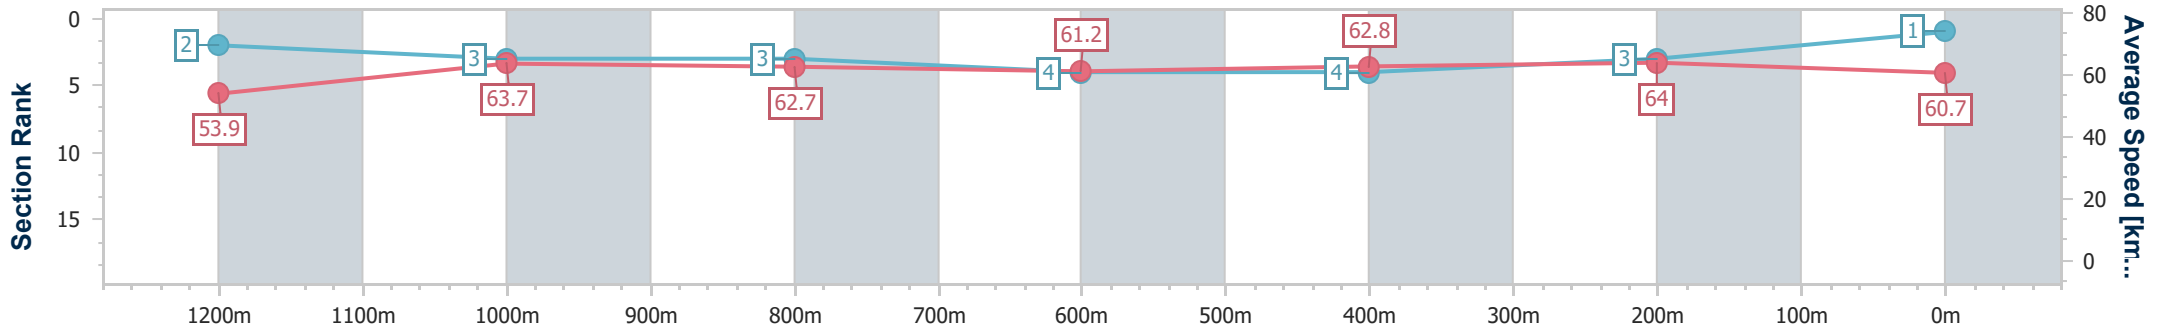

Race 5: MULLINS LAWYERS FRED BEST CLASSIC - 1400m

27 May 2023 - 14:04

Track Rating: Good 4, Weather: Fine, Rail Position: True Entire Course

BRISBANE RACING CLUB

Section	Overall	1200m	1000m	800m	600m	400m	200m
Section Times	1:22.82 [1] (0:13.52)	1:09.30 [2] (0:11.31)	0:57.99 [3] (0:11.58)	0:46.41 [3] (0:11.81)	0:34.60 [4] (0:11.50)	0:23.10 [4] (0:11.25)	0:11.85 [3] (0:11.85)
Average Speed [km/h]	53.9	63.7	62.7	61.2	62.8	64.0	60.7
Top Speed [km/h]	64.3	66.7	63.9	62.6	64.8	65.1	63.1
Avg. Dist. to Rail [m]	18.3	3.2	1.8	1.1	0.7	1.8	0.9
Avg. Stride Freq. [Hz]	2.2	2.3	2.2	2.2	2.2	2.3	2.2
Avg. Stride Length [m]	6.6	7.5	7.3	7.3	7.4	7.7	7.5