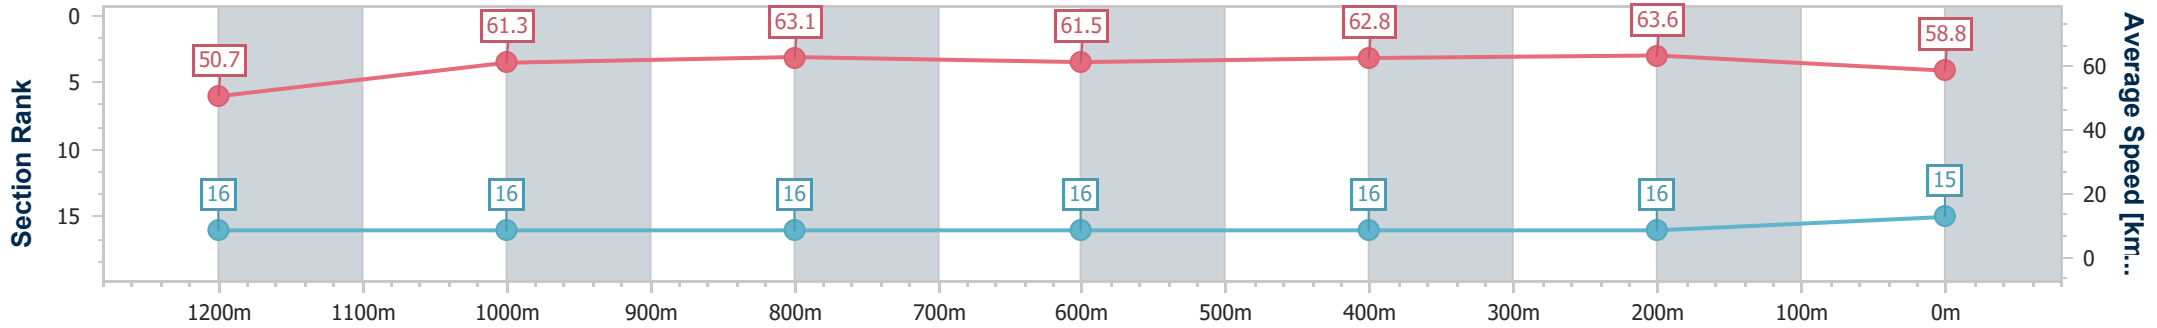

Eagle Farm QLD Professional

Race 5: MULLINS LAWYERS FRED BEST CLASSIC - 1400m

27 May 2023 - 14:04

Track Rating: Good 4, Weather: Fine, Rail Position: True Entire Course

BRISBANE RACING CLUB

Section	Overall	1200m	1000m	800m	600m	400m	200m
Section Times	1:24.39 [15] (0:14.34)	1:10.05 [16] (0:11.76)	0:58.29 [16] (0:11.51)	0:46.78 [16] (0:11.74)	0:35.04 [16] (0:11.47)	0:23.57 [16] (0:11.34)	0:12.23 [16] (0:12.23)
Average Speed [km/h]	50.7	61.3	63.1	61.5	62.8	63.6	58.8
Top Speed [km/h]	65.0	63.4	65.3	62.8	63.8	64.3	61.9
Avg. Dist. to Rail [m]	15.7	2.9	1.8	1.0	0.1	0.4	4.4
Avg. Stride Freq. [Hz]	2.1	2.2	2.2	2.2	2.2	2.2	2.2
Avg. Stride Length [m]	6.6	7.7	7.7	7.6	7.8	7.9	7.5