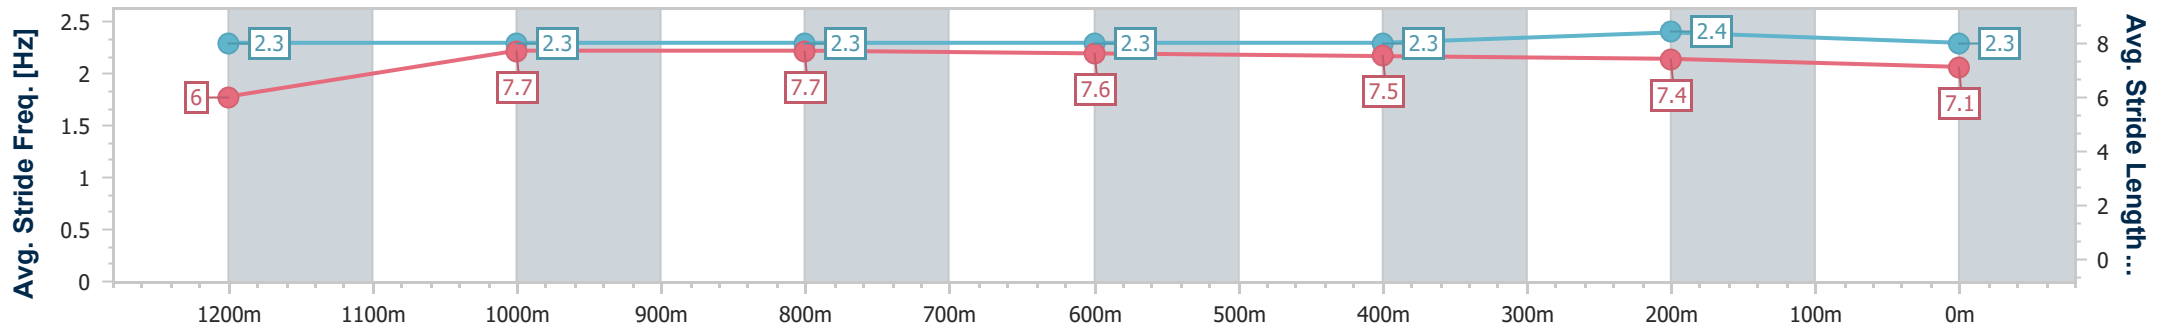

Eagle Farm QLD Professional

Race 5: MULLINS LAWYERS FRED BEST CLASSIC - 1400m

27 May 2023 - 14:04

Track Rating: Good 4, Weather: Fine, Rail Position: True Entire Course

BRISBANE RACING CLUB

Section	Overall	1200m	1000m	800m	600m	400m	200m
Section Times	1:23.70 [8] (0:13.92)	1:09.78 [11] (0:11.54)	0:58.24 [12] (0:11.60)	0:46.64 [11] (0:11.71)	0:34.93 [11] (0:11.46)	0:23.47 [11] (0:11.35)	0:12.12 [10] (0:12.12)
Average Speed [km/h]	52.4	62.5	63.1	62.0	63.2	63.4	59.5
Top Speed [km/h]	65.2	63.9	63.7	63.3	65.3	65.9	61.4
Avg. Dist. to Rail [m]	21.9	5.8	3.1	1.6	1.5	4.4	4.3
Avg. Stride Freq. [Hz]	2.3	2.3	2.3	2.3	2.3	2.4	2.3
Avg. Stride Length [m]	6.0	7.7	7.7	7.6	7.5	7.4	7.1