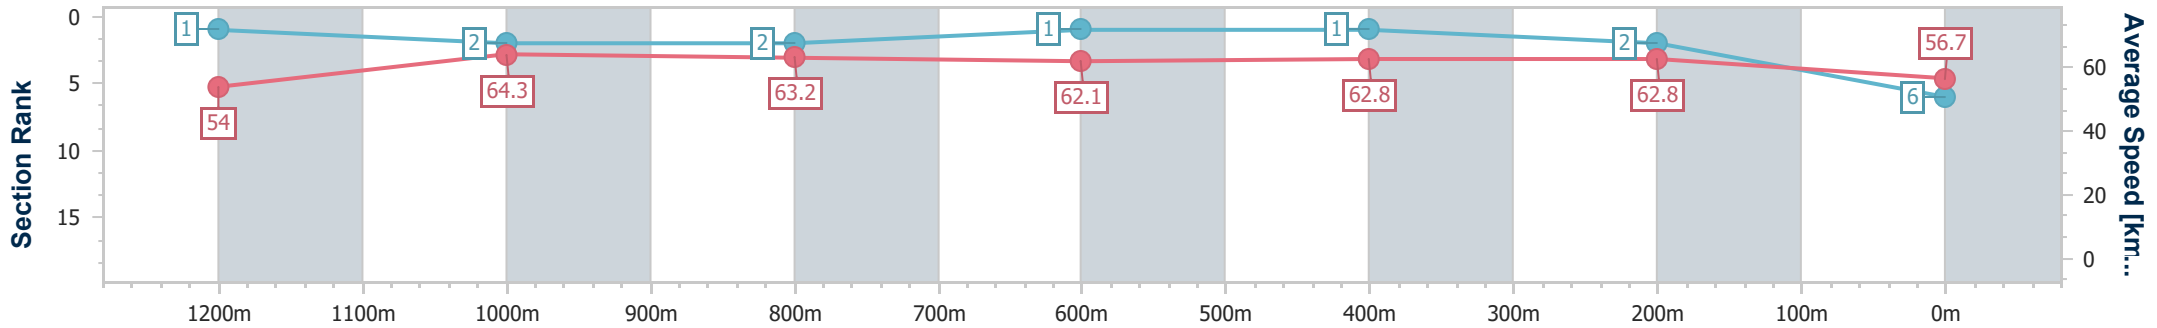

Eagle Farm QLD Professional

Race 5: MULLINS LAWYERS FRED BEST CLASSIC - 1400m

27 May 2023 - 14:04

Track Rating: Good 4, Weather: Fine, Rail Position: True Entire Course

BRISBANE RACING CLUB

Section	Overall	1200m	1000m	800m	600m	400m	200m
Section Times	1:23.63 [6] (0:13.48)	1:10.15 [1] (0:11.23)	0:58.92 [2] (0:11.57)	0:47.35 [2] (0:11.66)	0:35.69 [1] (0:11.50)	0:24.19 [1] (0:11.48)	0:12.71 [2] (0:12.71)
Average Speed [km/h]	54.0	64.3	63.2	62.1	62.8	62.8	56.7
Top Speed [km/h]	65.4	65.2	64.2	62.8	64.3	64.5	61.3
Avg. Dist. to Rail [m]	21.3	5.2	3.0	1.2	0.7	1.2	1.1
Avg. Stride Freq. [Hz]	2.3	2.3	2.3	2.3	2.3	2.4	2.3
Avg. Stride Length [m]	6.3	7.6	7.6	7.5	7.5	7.3	6.9