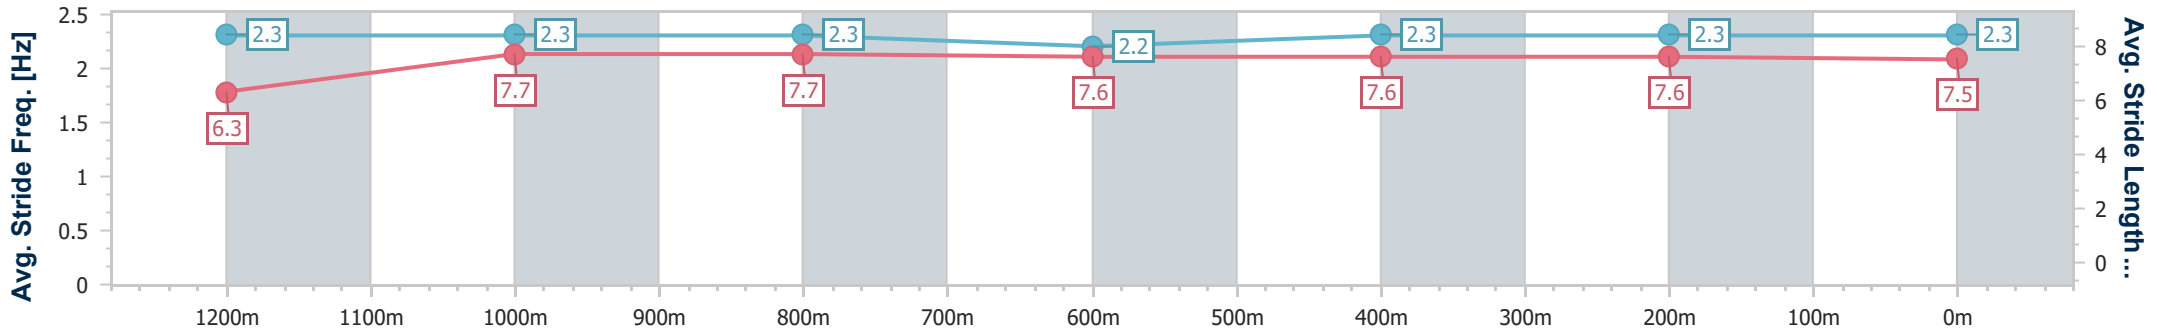

### Eagle Farm QLD Professional

Race 5: MULLINS LAWYERS FRED BEST CLASSIC - 1400m

27 May 2023 - 14:04

Track Rating: Good 4, Weather: Fine, Rail Position: True Entire Course

BRISBANE RACING CLUB

Section	Overall	1200m	1000m	800m	600m	400m	200m
Section Times	1:22.94 [2] (0:13.89)	1:09.05 [10] (0:11.42)	0:57.63 [9] (0:11.52)	0:46.11 [8] (0:11.78)	0:34.33 [8] (0:11.44)	0:22.89 [8] (0:11.15)	0:11.74 [5] (0:11.74)
Average Speed [km/h]	52.3	63.3	63.4	61.4	63.3	64.5	61.3
Top Speed [km/h]	63.8	63.7	63.9	62.3	64.5	65.4	63.1
Avg. Dist. to Rail [m]	18.1	4.6	2.6	1.1	1.0	1.9	2.4
Avg. Stride Freq. [Hz]	2.3	2.3	2.3	2.2	2.3	2.3	2.3
Avg. Stride Length [m]	6.3	7.7	7.7	7.6	7.6	7.6	7.5