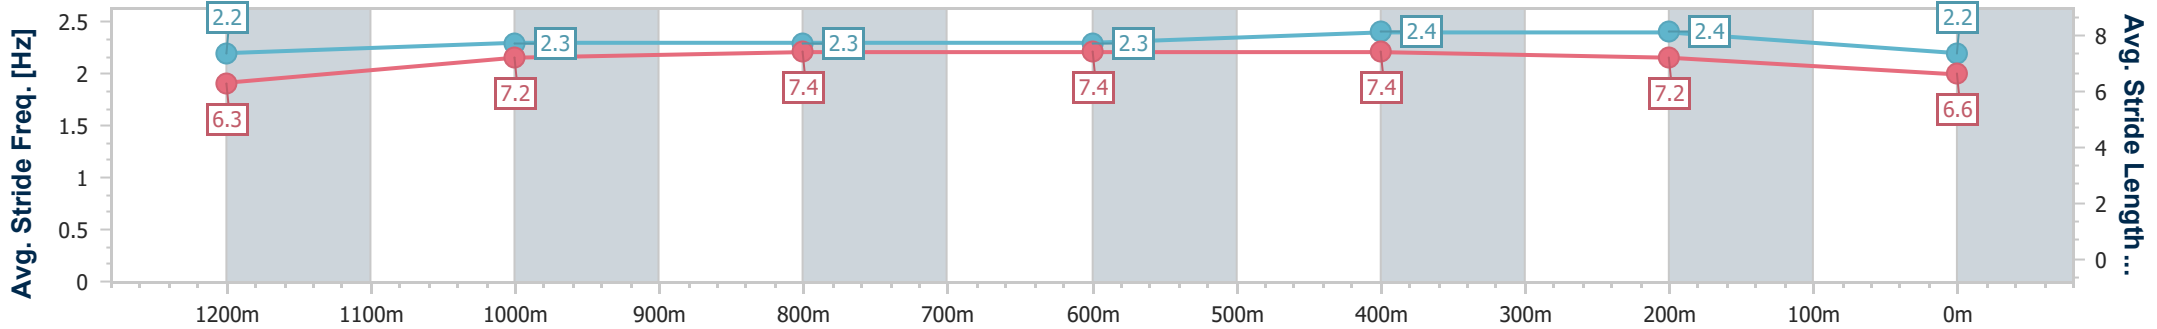

Eagle Farm QLD Professional

Race 5: MULLINS LAWYERS FRED BEST CLASSIC - 1400m

27 May 2023 - 14:04

Track Rating: Good 4, Weather: Fine, Rail Position: True Entire Course

BRISBANE RACING CLUB

Section	Overall	1200m	1000m	800m	600m	400m	200m
Section Times	1:25.55 [16] (0:13.85)	1:11.70 [8] (0:11.43)	1:00.27 [8] (0:11.58)	0:48.69 [9] (0:11.83)	0:36.86 [9] (0:11.60)	0:25.26 [12] (0:11.55)	0:13.71 [14] (0:13.71)
Average Speed [km/h]	52.7	63.1	63.6	61.7	63.1	62.3	52.5
Top Speed [km/h]	65.1	65.1	65.0	62.9	64.8	65.2	58.8
Avg. Dist. to Rail [m]	25.0	6.5	4.1	3.1	3.0	5.5	5.1
Avg. Stride Freq. [Hz]	2.2	2.3	2.3	2.3	2.4	2.4	2.2
Avg. Stride Length [m]	6.3	7.2	7.4	7.4	7.4	7.2	6.6

- [ ] Ranking at each section and finish
- .-.- No data available at this section
- NA No data available