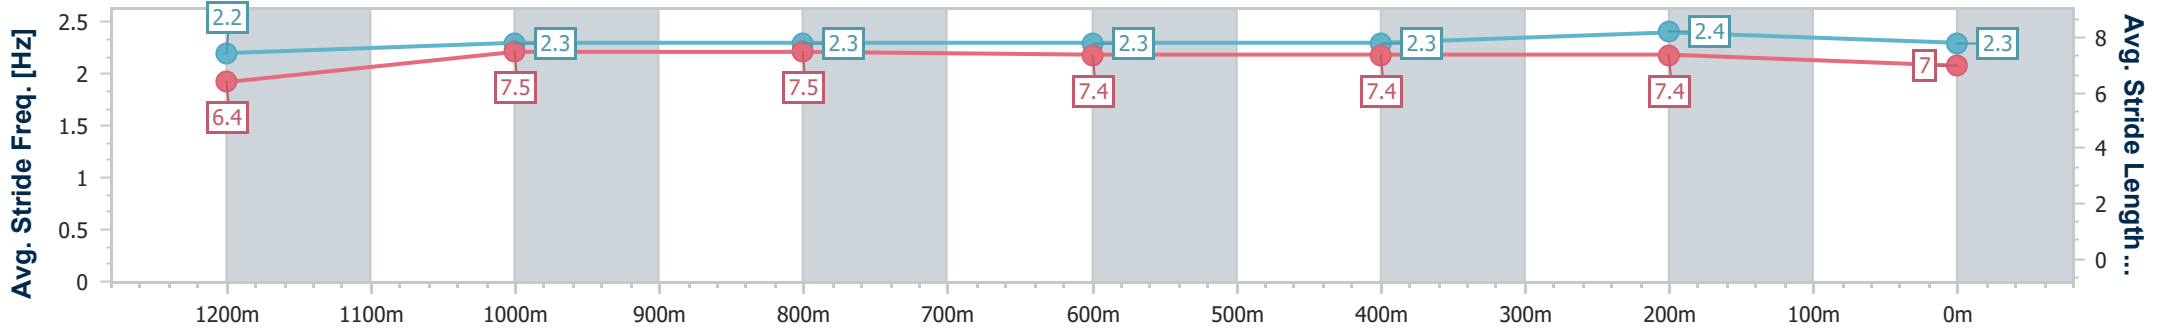

Eagle Farm QLD Professional

Race 5: MULLINS LAWYERS FRED BEST CLASSIC - 1400m

27 May 2023 - 14:04

Track Rating: Good 4, Weather: Fine, Rail Position: True Entire Course

BRISBANE RACING CLUB

Section	Overall	1200m	1000m	800m	600m	400m	200m
Section Times	1:24.38 [14] (0:14.00)	1:10.38 [13] (0:11.73)	0:58.65 [14] (0:11.53)	0:47.12 [14] (0:11.75)	0:35.37 [14] (0:11.45)	0:23.92 [14] (0:11.43)	0:12.49 [15] (0:12.49)
Average Speed [km/h]	51.8	61.6	63.1	61.2	62.7	62.9	57.7
Top Speed [km/h]	65.3	62.8	64.1	62.7	64.2	64.9	60.9
Avg. Dist. to Rail [m]	16.6	3.6	2.0	0.4	0.6	0.8	0.7
Avg. Stride Freq. [Hz]	2.2	2.3	2.3	2.3	2.3	2.4	2.3
Avg. Stride Length [m]	6.4	7.5	7.5	7.4	7.4	7.4	7.0

- [ ] Ranking at each section and finish
- .-.- No data available at this section
- NA No data available

Horse/Jockey Name	Cradle Of Life
Final Rank	15
Fastest Section Time (Section)	0:11.34 (400m)
Top Speed [km/h] (Section)	65.3 (1000m)
Race State	Finished