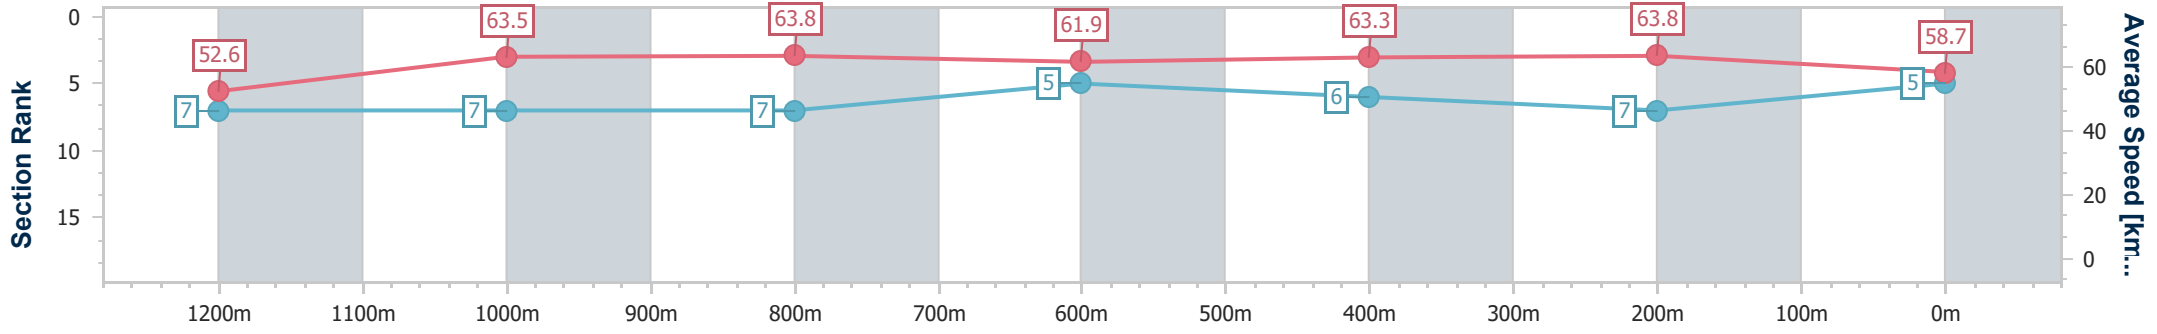

Horse/Jockey Name	Sandpaper
Final Rank	5
Fastest Section Time (Section)	0:11.30 (400m)
Top Speed [km/h] (Section)	65.0 (Overall)
Race State	Finished

Eagle Farm QLD Professional
Race 5: MULLINS LAWYERS FRED BEST CLASSIC - 1400m
27 May 2023 - 14:04
Track Rating: Good 4, Weather: Fine, Rail Position: True Entire Course

BRISBANE RACING CLUB

Section	Overall	1200m	1000m	800m	600m	400m	200m
Section Times	1:23.50 [5] (0:13.83)	1:09.67 [7] (0:11.36)	0:58.31 [7] (0:11.51)	0:46.80 [7] (0:11.76)	0:35.04 [5] (0:11.48)	0:23.56 [6] (0:11.30)	0:12.26 [7] (0:12.26)
Average Speed [km/h]	52.6	63.5	63.8	61.9	63.3	63.8	58.7
Top Speed [km/h]	65.0	64.7	64.4	63.3	64.7	65.0	62.3
Avg. Dist. to Rail [m]	19.9	5.7	3.5	2.3	2.6	5.0	4.1
Avg. Stride Freq. [Hz]	2.3	2.3	2.2	2.2	2.2	2.3	2.2
Avg. Stride Length [m]	6.3	7.7	7.9	7.8	7.9	7.7	7.5

- [ ] Ranking at each section and finish
- -.-.- No data available at this section
- NA No data available