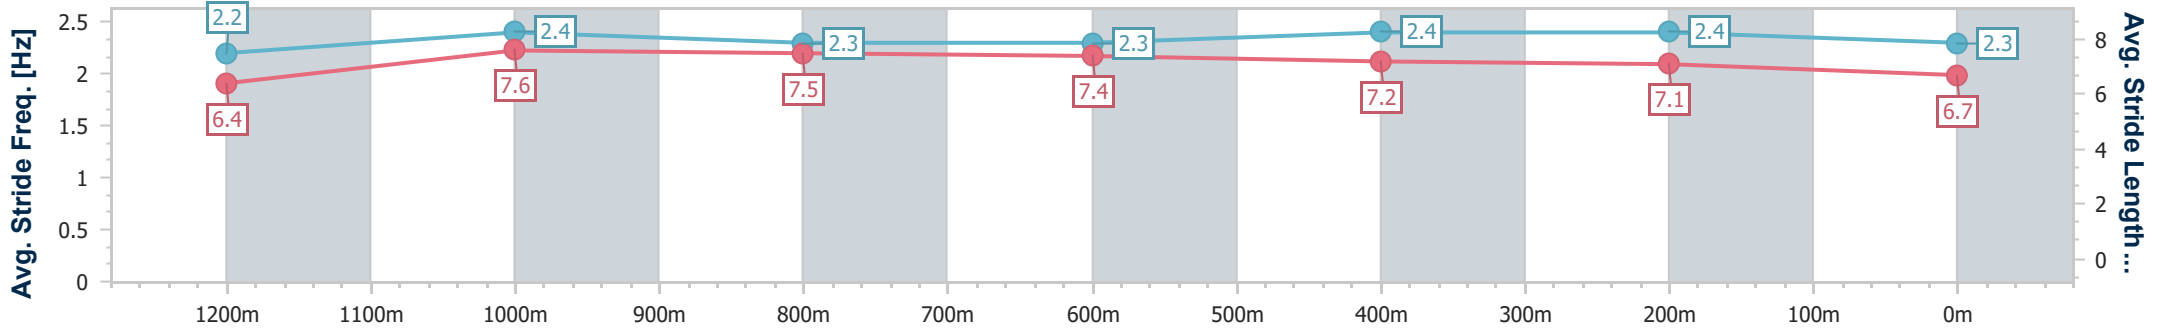

- [ ] Ranking at each section and finish
- .-.- No data available at this section
- NA No data available

Horse/Jockey Name	Fashion Legend
Final Rank	10
Fastest Section Time (Section)	0:11.18 (1200m)
Top Speed [km/h] (Section)	66.1 (Overall)
Race State	Finished

Eagle Farm QLD Professional

Race 5: MULLINS LAWYERS FRED BEST CLASSIC - 1400m

27 May 2023 - 14:04

Track Rating: Good 4, Weather: Fine, Rail Position: True Entire Course

BRISBANE RACING CLUB

Section	Overall	1200m	1000m	800m	600m	400m	200m
Section Times	1:23.90 [10] (0:13.71)	1:10.19 [6] (0:11.18)	0:59.01 [4] (0:11.54)	0:47.47 [4] (0:11.73)	0:35.74 [3] (0:11.49)	0:24.25 [3] (0:11.57)	0:12.68 [6] (0:12.68)
Average Speed [km/h]	53.1	64.5	63.4	61.7	63.1	62.3	56.7
Top Speed [km/h]	66.1	66.0	64.3	62.9	65.0	64.9	59.5
Avg. Dist. to Rail [m]	21.2	5.9	2.9	1.4	1.4	1.7	0.8
Avg. Stride Freq. [Hz]	2.2	2.4	2.3	2.3	2.4	2.4	2.3
Avg. Stride Length [m]	6.4	7.6	7.5	7.4	7.2	7.1	6.7