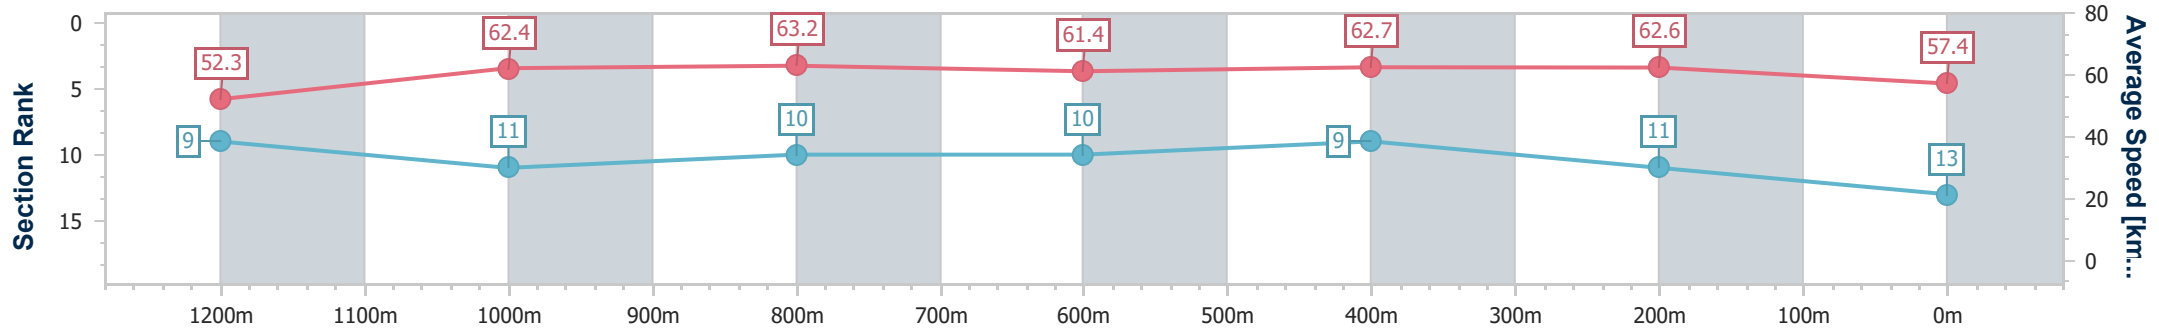

Eagle Farm QLD Professional

Race 5: MULLINS LAWYERS FRED BEST CLASSIC - 1400m

27 May 2023 - 14:04

Track Rating: Good 4, Weather: Fine, Rail Position: True Entire Course

BRISBANE RACING CLUB

Section	Overall	1200m	1000m	800m	600m	400m	200m
Section Times	1:24.21 [13] (0:13.86)	1:10.35 [9] (0:11.56)	0:58.79 [11] (0:11.55)	0:47.24 [10] (0:11.76)	0:35.48 [10] (0:11.43)	0:24.05 [9] (0:11.51)	0:12.54 [11] (0:12.54)
Average Speed [km/h]	52.3	62.4	63.2	61.4	62.7	62.6	57.4
Top Speed [km/h]	65.7	63.6	64.0	62.0	63.9	64.5	60.3
Avg. Dist. to Rail [m]	14.8	2.9	2.4	0.8	0.7	0.7	0.7
Avg. Stride Freq. [Hz]	2.3	2.2	2.3	2.2	2.3	2.3	2.2
Avg. Stride Length [m]	6.3	7.7	7.8	7.6	7.5	7.5	7.2