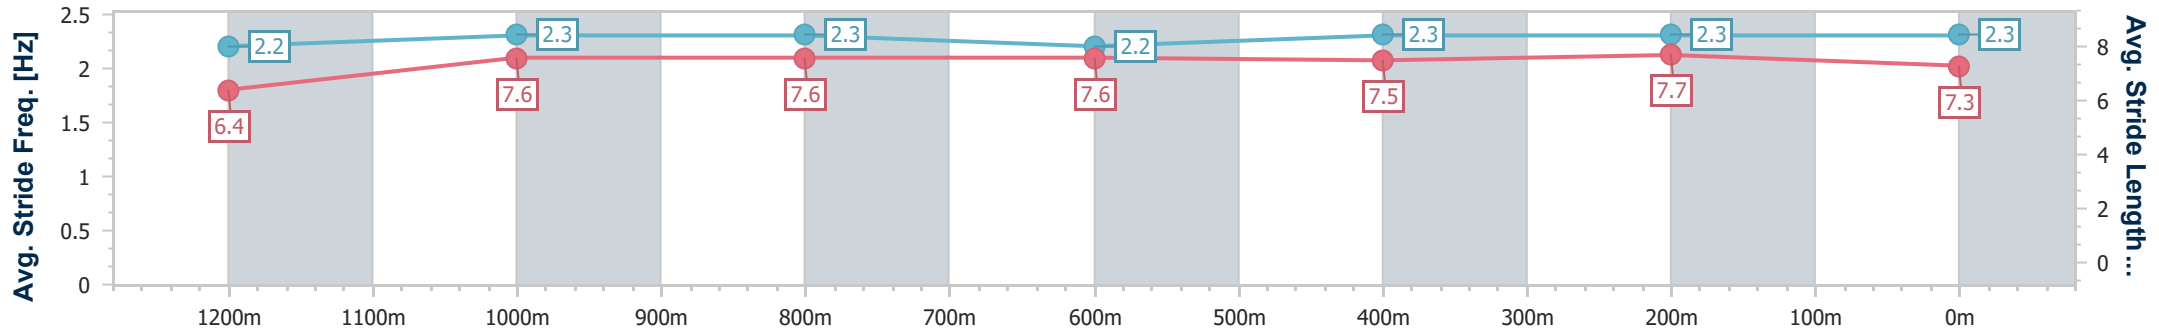

Eagle Farm QLD Professional

Race 5: MULLINS LAWYERS FRED BEST CLASSIC - 1400m

27 May 2023 - 14:04

Track Rating: Good 4, Weather: Fine, Rail Position: True Entire Course

BRISBANE RACING CLUB

Section	Overall	1200m	1000m	800m	600m	400m	200m
Section Times	1:24.01 [12] (0:14.31)	1:09.70 [15] (0:11.49)	0:58.21 [15] (0:11.64)	0:46.57 [15] (0:11.75)	0:34.82 [15] (0:11.49)	0:23.33 [15] (0:11.07)	0:12.26 [13] (0:12.26)
Average Speed [km/h]	50.8	62.7	62.8	61.6	62.9	65.1	58.8
Top Speed [km/h]	64.2	64.2	63.8	63.2	64.7	66.5	63.7
Avg. Dist. to Rail [m]	17.4	5.5	2.9	1.0	1.0	2.3	1.6
Avg. Stride Freq. [Hz]	2.2	2.3	2.3	2.2	2.3	2.3	2.3
Avg. Stride Length [m]	6.4	7.6	7.6	7.6	7.5	7.7	7.3