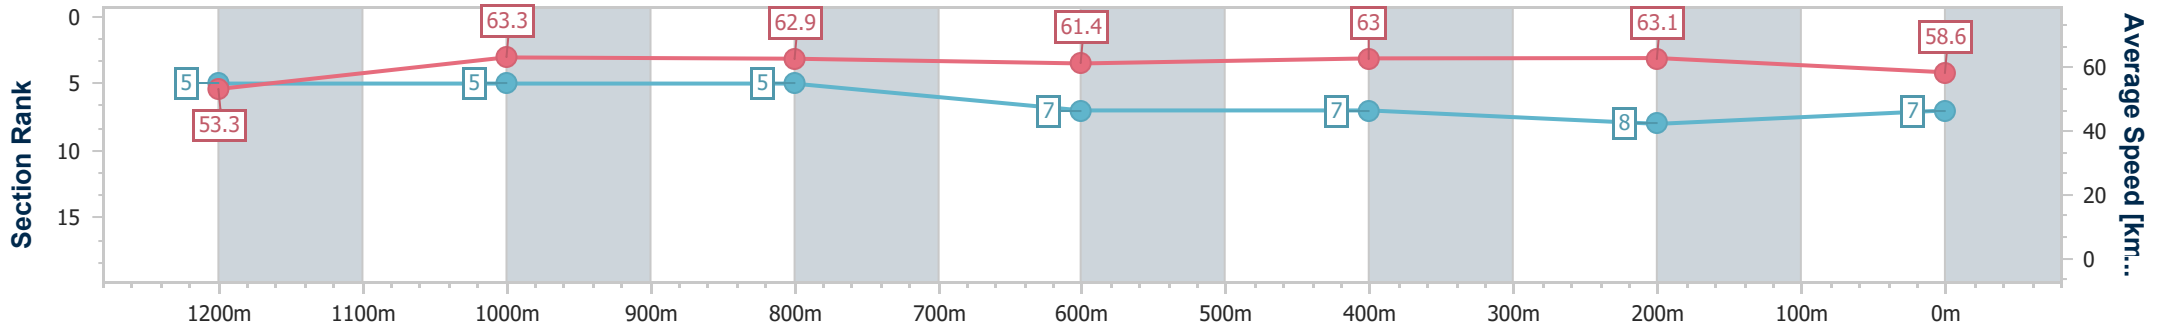

Eagle Farm QLD Professional

Race 5: MULLINS LAWYERS FRED BEST CLASSIC - 1400m

27 May 2023 - 14:04

Track Rating: Good 4, Weather: Fine, Rail Position: True Entire Course

BRISBANE RACING CLUB

Section	Overall	1200m	1000m	800m	600m	400m	200m
Section Times	1:23.67 [7] (0:13.65)	1:10.02 [5] (0:11.39)	0:58.63 [5] (0:11.62)	0:47.01 [5] (0:11.82)	0:35.19 [7] (0:11.47)	0:23.72 [7] (0:11.42)	0:12.30 [8] (0:12.30)
Average Speed [km/h]	53.3	63.3	62.9	61.4	63.0	63.1	58.6
Top Speed [km/h]	64.6	64.8	63.5	62.7	64.6	64.7	61.3
Avg. Dist. to Rail [m]	17.8	5.0	2.8	1.4	1.2	3.1	3.4
Avg. Stride Freq. [Hz]	2.2	2.2	2.2	2.2	2.3	2.3	2.2
Avg. Stride Length [m]	6.6	8.0	7.9	7.9	7.8	7.6	7.4