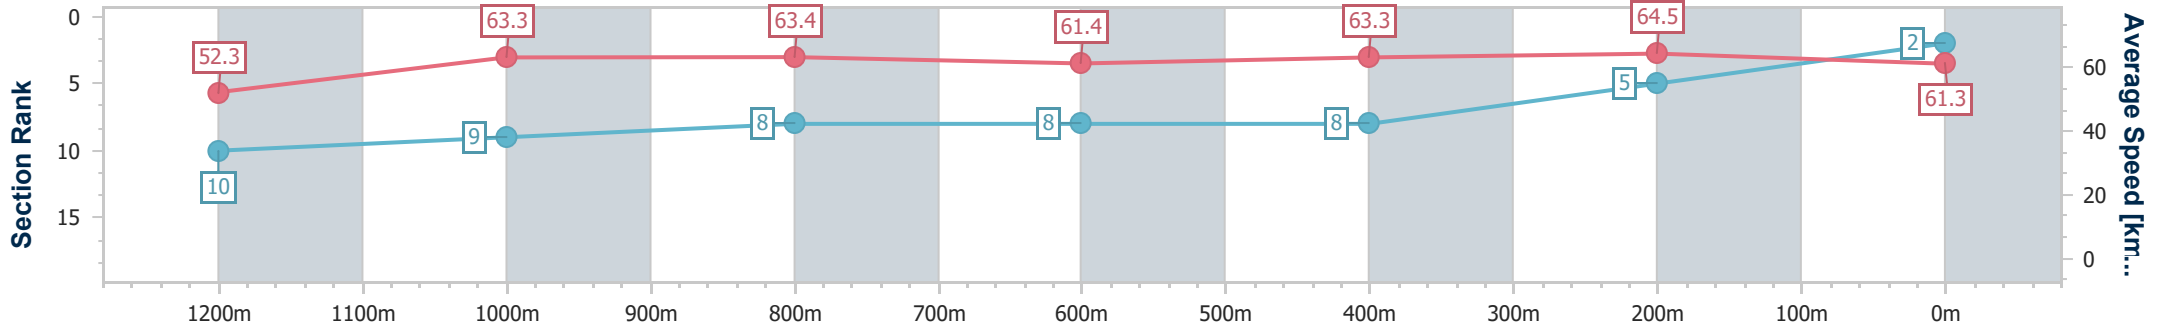

### Eagle Farm QLD Professional

Race 5: MULLINS LAWYERS FRED BEST CLASSIC - 1400m

27 May 2023 - 14:04

Track Rating: Good 4, Weather: Fine, Rail Position: True Entire Course

BRISBANE RACING CLUB

Section	Overall	1200m	1000m	800m	600m	400m	200m
Section Times	1:22.94 [2] (0:13.89)	1:09.05 [10] (0:11.42)	0:57.63 [9] (0:11.52)	0:46.11 [8] (0:11.78)	0:34.33 [8] (0:11.44)	0:22.89 [8] (0:11.15)	0:11.74 [5] (0:11.74)
Average Speed [km/h]	52.3	63.3	63.4	61.4	63.3	64.5	61.3
Top Speed [km/h]	63.8	63.7	63.9	62.3	64.5	65.4	63.1
Avg. Dist. to Rail [m]	18.1	4.6	2.6	1.1	1.0	1.9	2.4
Avg. Stride Freq. [Hz]	2.3	2.3	2.3	2.2	2.3	2.3	2.3
Avg. Stride Length [m]	6.3	7.7	7.7	7.6	7.6	7.6	7.5