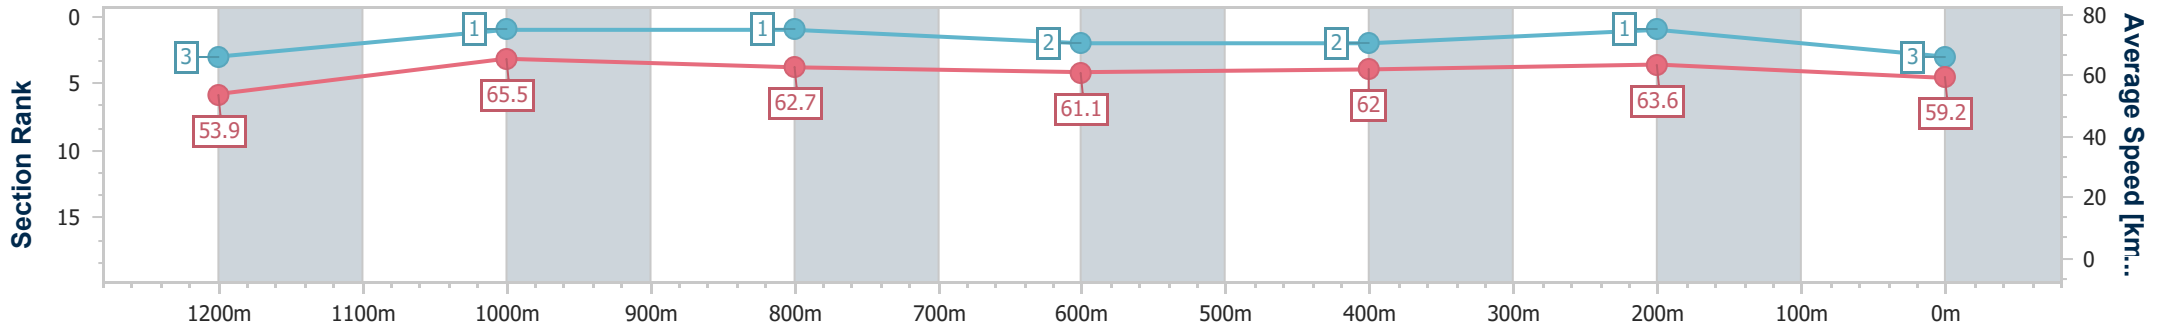

Eagle Farm QLD Professional

Race 5: MULLINS LAWYERS FRED BEST CLASSIC - 1400m

27 May 2023 - 14:04

Track Rating: Good 4, Weather: Fine, Rail Position: True Entire Course

BRISBANE RACING CLUB

Section	Overall	1200m	1000m	800m	600m	400m	200m
Section Times	1:23.06 [3] (0:13.53)	1:09.53 [3] (0:11.03)	0:58.50 [1] (0:11.63)	0:46.87 [1] (0:11.79)	0:35.08 [2] (0:11.59)	0:23.49 [2] (0:11.31)	0:12.18 [1] (0:12.18)
Average Speed [km/h]	53.9	65.5	62.7	61.1	62.0	63.6	59.2
Top Speed [km/h]	67.8	67.9	63.7	62.1	63.7	65.1	63.2
Avg. Dist. to Rail [m]	24.4	5.9	2.1	0.5	0.6	0.2	0.4
Avg. Stride Freq. [Hz]	2.2	2.2	2.2	2.1	2.2	2.3	2.2
Avg. Stride Length [m]	6.4	8.0	7.9	7.8	7.9	7.6	7.2