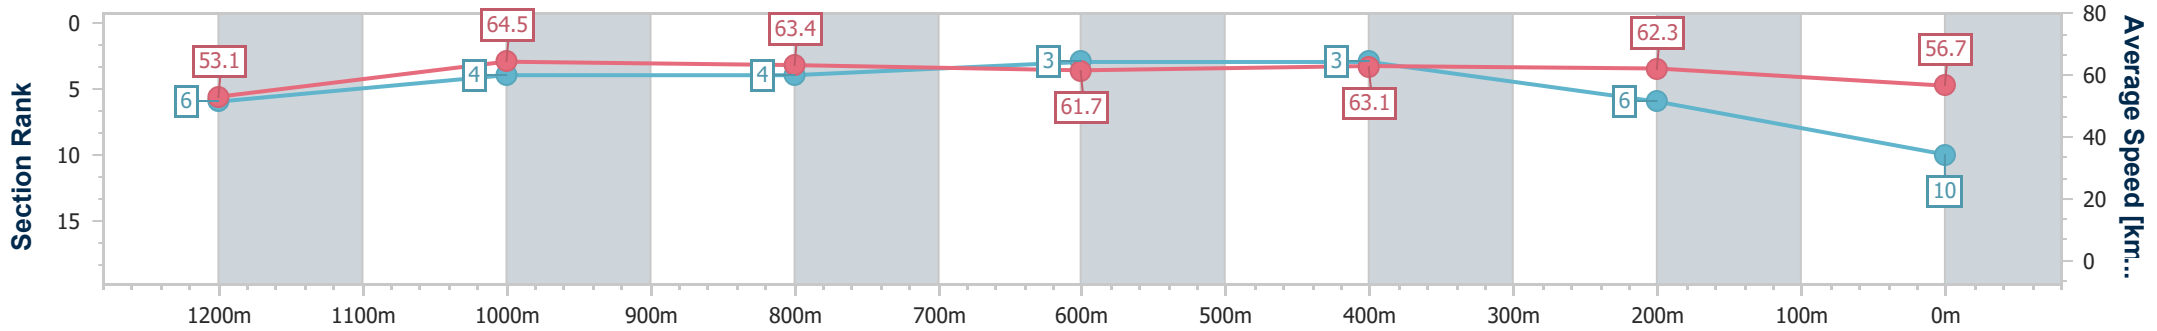

Eagle Farm QLD Professional

Race 5: MULLINS LAWYERS FRED BEST CLASSIC - 1400m

27 May 2023 - 14:04

Track Rating: Good 4, Weather: Fine, Rail Position: True Entire Course

BRISBANE RACING CLUB

Section	Overall	1200m	1000m	800m	600m	400m	200m
Section Times	1:23.90 [10] (0:13.71)	1:10.19 [6] (0:11.18)	0:59.01 [4] (0:11.54)	0:47.47 [4] (0:11.73)	0:35.74 [3] (0:11.49)	0:24.25 [3] (0:11.57)	0:12.68 [6] (0:12.68)
Average Speed [km/h]	53.1	64.5	63.4	61.7	63.1	62.3	56.7
Top Speed [km/h]	66.1	66.0	64.3	62.9	65.0	64.9	59.5
Avg. Dist. to Rail [m]	21.2	5.9	2.9	1.4	1.4	1.7	0.8
Avg. Stride Freq. [Hz]	2.2	2.4	2.3	2.3	2.4	2.4	2.3
Avg. Stride Length [m]	6.4	7.6	7.5	7.4	7.2	7.1	6.7