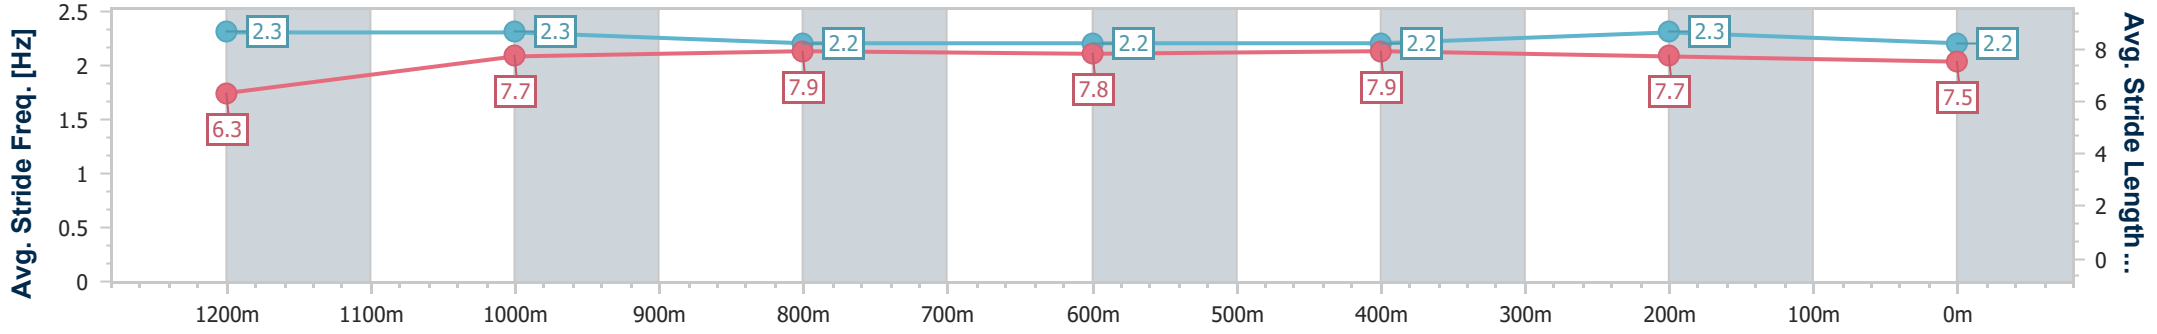

Horse/Jockey Name	Sandpaper
Final Rank	5
Fastest Section Time (Section)	0:11.30 (400m)
Top Speed [km/h] (Section)	65.0 (Overall)
Race State	Finished

Eagle Farm QLD Professional
Race 5: MULLINS LAWYERS FRED BEST CLASSIC - 1400m
27 May 2023 - 14:04
Track Rating: Good 4, Weather: Fine, Rail Position: True Entire Course

BRISBANE RACING CLUB

Section	Overall	1200m	1000m	800m	600m	400m	200m
Section Times	1:23.50 [5] (0:13.83)	1:09.67 [7] (0:11.36)	0:58.31 [7] (0:11.51)	0:46.80 [7] (0:11.76)	0:35.04 [5] (0:11.48)	0:23.56 [6] (0:11.30)	0:12.26 [7] (0:12.26)
Average Speed [km/h]	52.6	63.5	63.8	61.9	63.3	63.8	58.7
Top Speed [km/h]	65.0	64.7	64.4	63.3	64.7	65.0	62.3
Avg. Dist. to Rail [m]	19.9	5.7	3.5	2.3	2.6	5.0	4.1
Avg. Stride Freq. [Hz]	2.3	2.3	2.2	2.2	2.2	2.3	2.2
Avg. Stride Length [m]	6.3	7.7	7.9	7.8	7.9	7.7	7.5

- [ ] Ranking at each section and finish
- -.-.- No data available at this section
- NA No data available