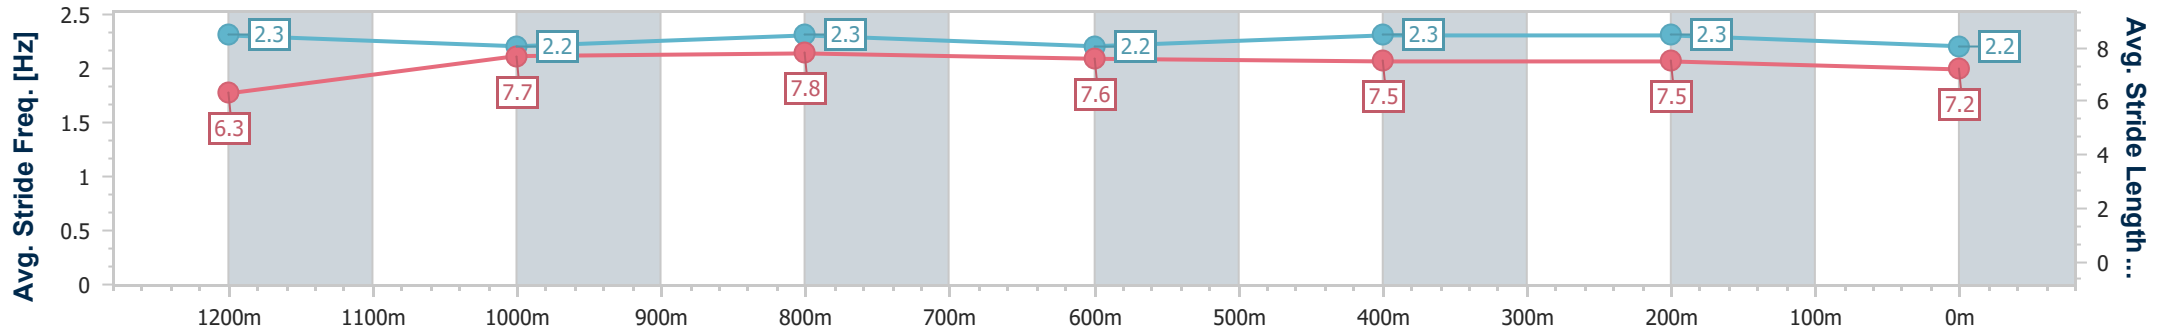

Eagle Farm QLD Professional

Race 5: MULLINS LAWYERS FRED BEST CLASSIC - 1400m

27 May 2023 - 14:04

Track Rating: Good 4, Weather: Fine, Rail Position: True Entire Course

BRISBANE RACING CLUB

Section	Overall	1200m	1000m	800m	600m	400m	200m
Section Times	1:24.21 [13] (0:13.86)	1:10.35 [9] (0:11.56)	0:58.79 [11] (0:11.55)	0:47.24 [10] (0:11.76)	0:35.48 [10] (0:11.43)	0:24.05 [9] (0:11.51)	0:12.54 [11] (0:12.54)
Average Speed [km/h]	52.3	62.4	63.2	61.4	62.7	62.6	57.4
Top Speed [km/h]	65.7	63.6	64.0	62.0	63.9	64.5	60.3
Avg. Dist. to Rail [m]	14.8	2.9	2.4	0.8	0.7	0.7	0.7
Avg. Stride Freq. [Hz]	2.3	2.2	2.3	2.2	2.3	2.3	2.2
Avg. Stride Length [m]	6.3	7.7	7.8	7.6	7.5	7.5	7.2