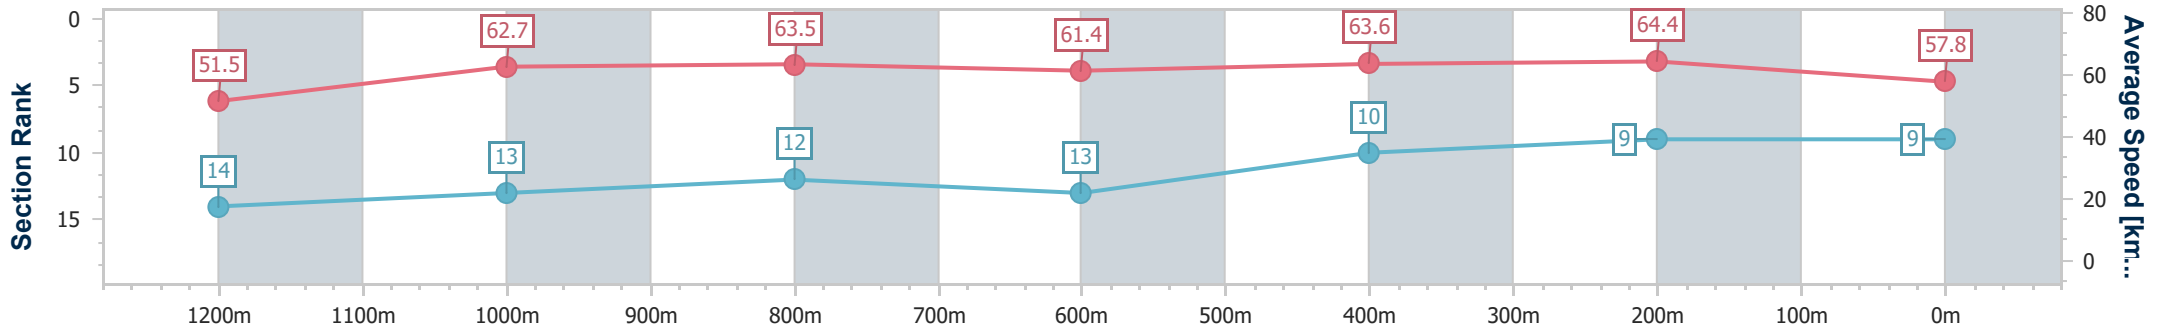

### Eagle Farm QLD Professional

Race 5: MULLINS LAWYERS FRED BEST CLASSIC - 1400m

27 May 2023 - 14:04

Track Rating: Good 4, Weather: Fine, Rail Position: True Entire Course

BRISBANE RACING CLUB

Section	Overall	1200m	1000m	800m	600m	400m	200m
Section Times	1:23.83 [9] (0:14.11)	1:09.72 [14] (0:11.49)	0:58.23 [13] (0:11.50)	0:46.73 [12] (0:11.79)	0:34.94 [13] (0:11.33)	0:23.61 [10] (0:11.19)	0:12.42 [9] (0:12.42)
Average Speed [km/h]	51.5	62.7	63.5	61.4	63.6	64.4	57.8
Top Speed [km/h]	65.6	63.9	64.2	62.9	66.2	67.2	60.7
Avg. Dist. to Rail [m]	18.9	4.6	2.6	1.1	0.4	0.8	0.8
Avg. Stride Freq. [Hz]	2.2	2.3	2.3	2.2	2.3	2.4	2.3
Avg. Stride Length [m]	6.3	7.7	7.7	7.7	7.5	7.5	7.1

- [ ] Ranking at each section and finish
- .-.- No data available at this section
- NA No data available

Horse/Jockey Name	Fashion Legend
Final Rank	10
Fastest Section Time (Section)	0:11.18 (1200m)
Top Speed [km/h] (Section)	66.1 (Overall)
Race State	Finished