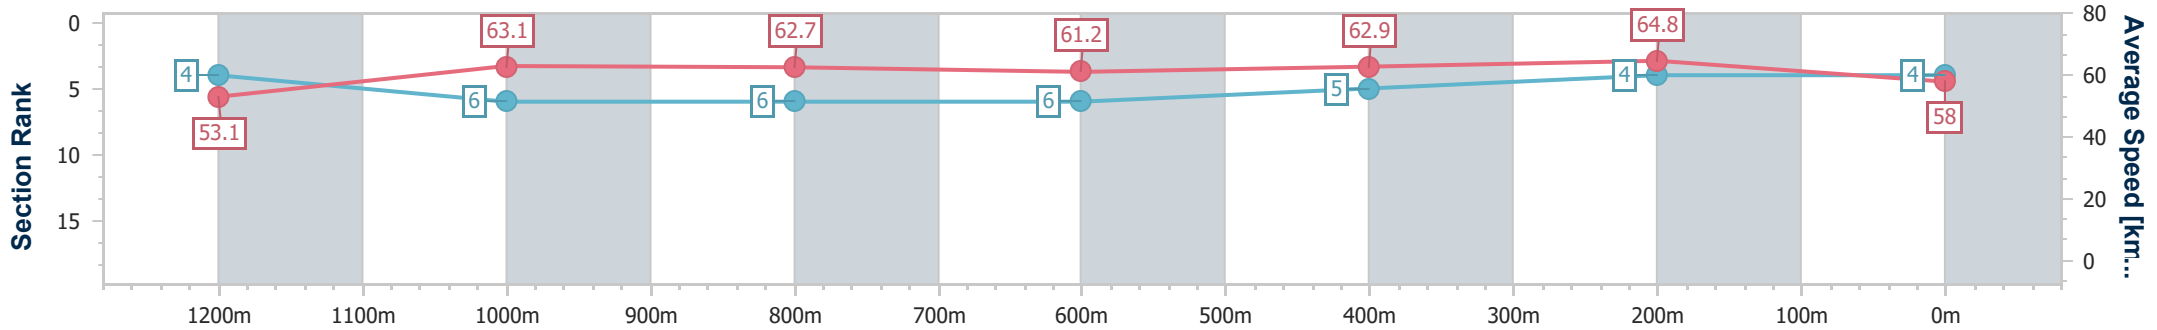

### Eagle Farm QLD Professional

Race 5: MULLINS LAWYERS FRED BEST CLASSIC - 1400m

27 May 2023 - 14:04

Track Rating: Good 4, Weather: Fine, Rail Position: True Entire Course

BRISBANE RACING CLUB

Section	Overall	1200m	1000m	800m	600m	400m	200m
Section Times	1:23.41 [4] (0:13.64)	1:09.77 [4] (0:11.42)	0:58.35 [6] (0:11.61)	0:46.74 [6] (0:11.79)	0:34.95 [6] (0:11.43)	0:23.52 [5] (0:11.13)	0:12.39 [4] (0:12.39)
Average Speed [km/h]	53.1	63.1	62.7	61.2	62.9	64.8	58.0
Top Speed [km/h]	63.9	63.6	63.6	62.7	64.9	66.2	62.8
Avg. Dist. to Rail [m]	15.2	3.1	2.1	0.6	0.3	0.7	1.2
Avg. Stride Freq. [Hz]	2.3	2.3	2.3	2.3	2.3	2.4	2.3
Avg. Stride Length [m]	6.4	7.7	7.6	7.5	7.5	7.5	7.1