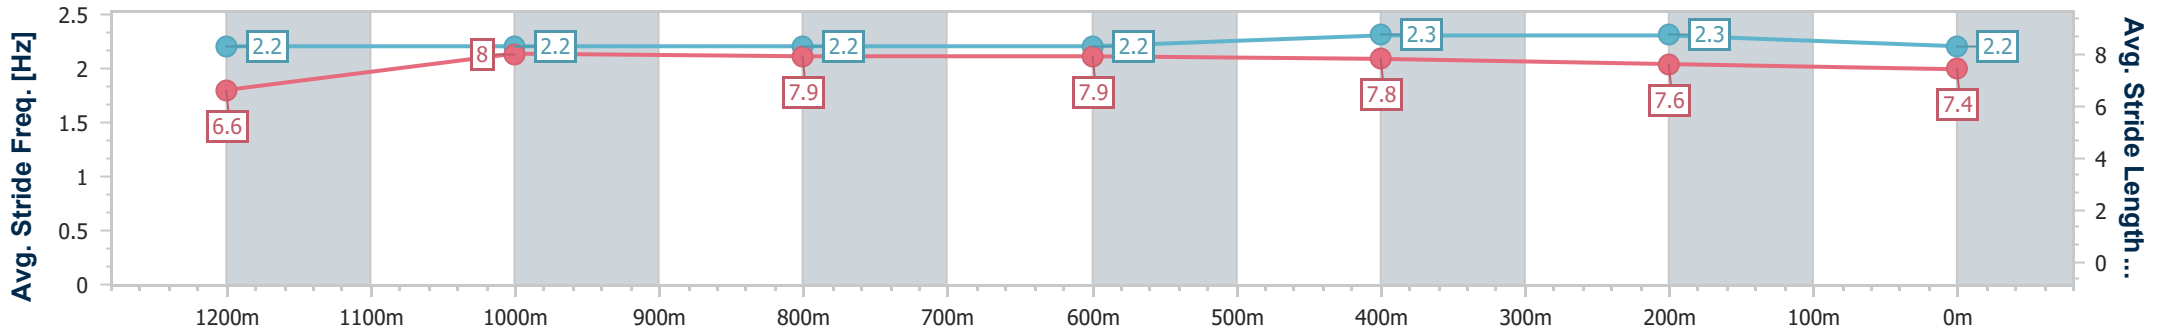

Eagle Farm QLD Professional

Race 5: MULLINS LAWYERS FRED BEST CLASSIC - 1400m

27 May 2023 - 14:04

Track Rating: Good 4, Weather: Fine, Rail Position: True Entire Course

BRISBANE RACING CLUB

Section	Overall	1200m	1000m	800m	600m	400m	200m
Section Times	1:23.67 [7] (0:13.65)	1:10.02 [5] (0:11.39)	0:58.63 [5] (0:11.62)	0:47.01 [5] (0:11.82)	0:35.19 [7] (0:11.47)	0:23.72 [7] (0:11.42)	0:12.30 [8] (0:12.30)
Average Speed [km/h]	53.3	63.3	62.9	61.4	63.0	63.1	58.6
Top Speed [km/h]	64.6	64.8	63.5	62.7	64.6	64.7	61.3
Avg. Dist. to Rail [m]	17.8	5.0	2.8	1.4	1.2	3.1	3.4
Avg. Stride Freq. [Hz]	2.2	2.2	2.2	2.2	2.3	2.3	2.2
Avg. Stride Length [m]	6.6	8.0	7.9	7.9	7.8	7.6	7.4