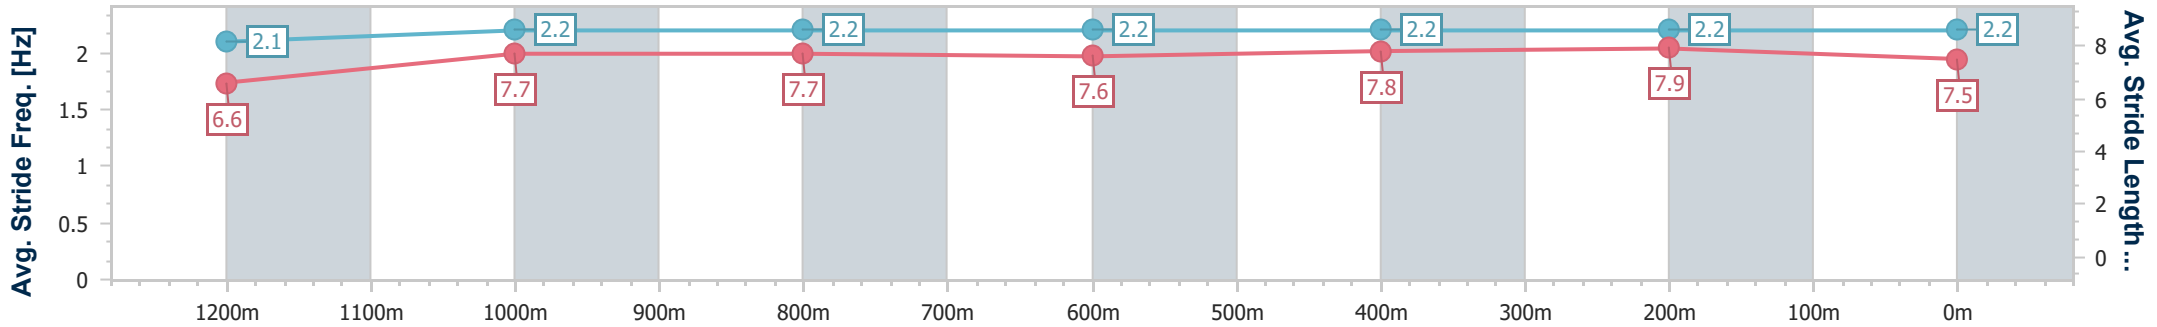

Eagle Farm QLD Professional

Race 5: MULLINS LAWYERS FRED BEST CLASSIC - 1400m

27 May 2023 - 14:04

Track Rating: Good 4, Weather: Fine, Rail Position: True Entire Course

BRISBANE RACING CLUB

Section	Overall	1200m	1000m	800m	600m	400m	200m
Section Times	1:24.39 [15] (0:14.34)	1:10.05 [16] (0:11.76)	0:58.29 [16] (0:11.51)	0:46.78 [16] (0:11.74)	0:35.04 [16] (0:11.47)	0:23.57 [16] (0:11.34)	0:12.23 [16] (0:12.23)
Average Speed [km/h]	50.7	61.3	63.1	61.5	62.8	63.6	58.8
Top Speed [km/h]	65.0	63.4	65.3	62.8	63.8	64.3	61.9
Avg. Dist. to Rail [m]	15.7	2.9	1.8	1.0	0.1	0.4	4.4
Avg. Stride Freq. [Hz]	2.1	2.2	2.2	2.2	2.2	2.2	2.2
Avg. Stride Length [m]	6.6	7.7	7.7	7.6	7.8	7.9	7.5