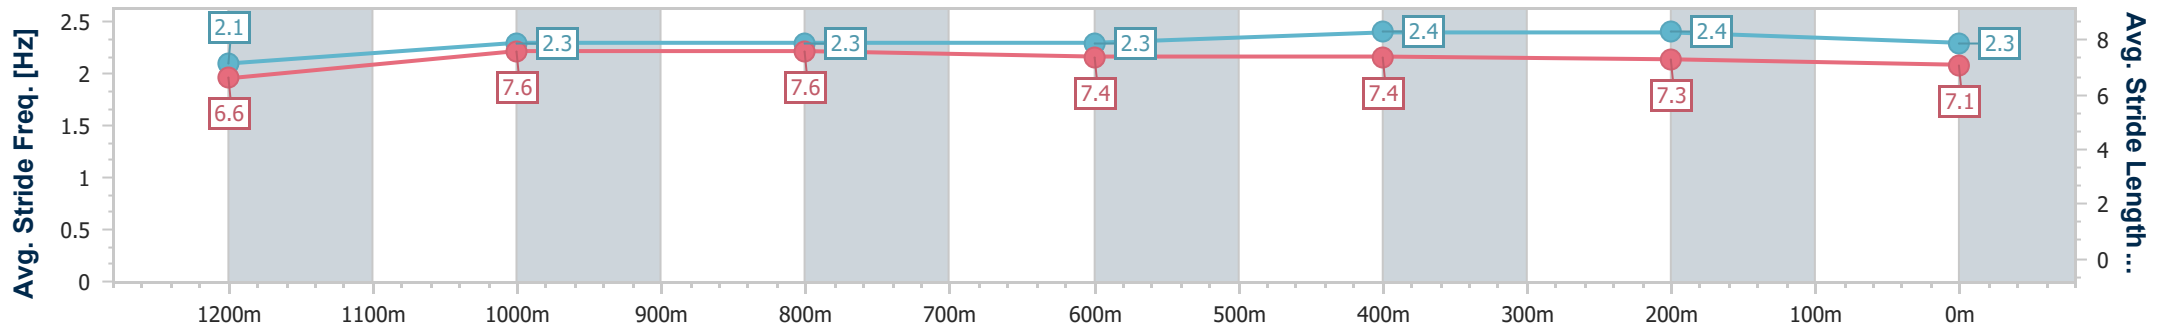

Eagle Farm QLD Professional

Race 5: MULLINS LAWYERS FRED BEST CLASSIC - 1400m

27 May 2023 - 14:04

Track Rating: Good 4, Weather: Fine, Rail Position: True Entire Course

BRISBANE RACING CLUB

Section	Overall	1200m	1000m	800m	600m	400m	200m
Section Times	1:23.98 [11] (0:13.99)	1:09.99 [12] (0:11.42)	0:58.57 [10] (0:11.74)	0:46.83 [13] (0:11.73)	0:35.10 [12] (0:11.49)	0:23.61 [13] (0:11.34)	0:12.27 [12] (0:12.27)
Average Speed [km/h]	52.2	63.2	62.9	62.0	63.3	63.6	58.7
Top Speed [km/h]	63.9	64.9	64.3	63.3	64.2	65.9	61.9
Avg. Dist. to Rail [m]	23.1	7.3	4.8	2.0	2.3	3.5	3.7
Avg. Stride Freq. [Hz]	2.1	2.3	2.3	2.3	2.4	2.4	2.3
Avg. Stride Length [m]	6.6	7.6	7.6	7.4	7.4	7.3	7.1