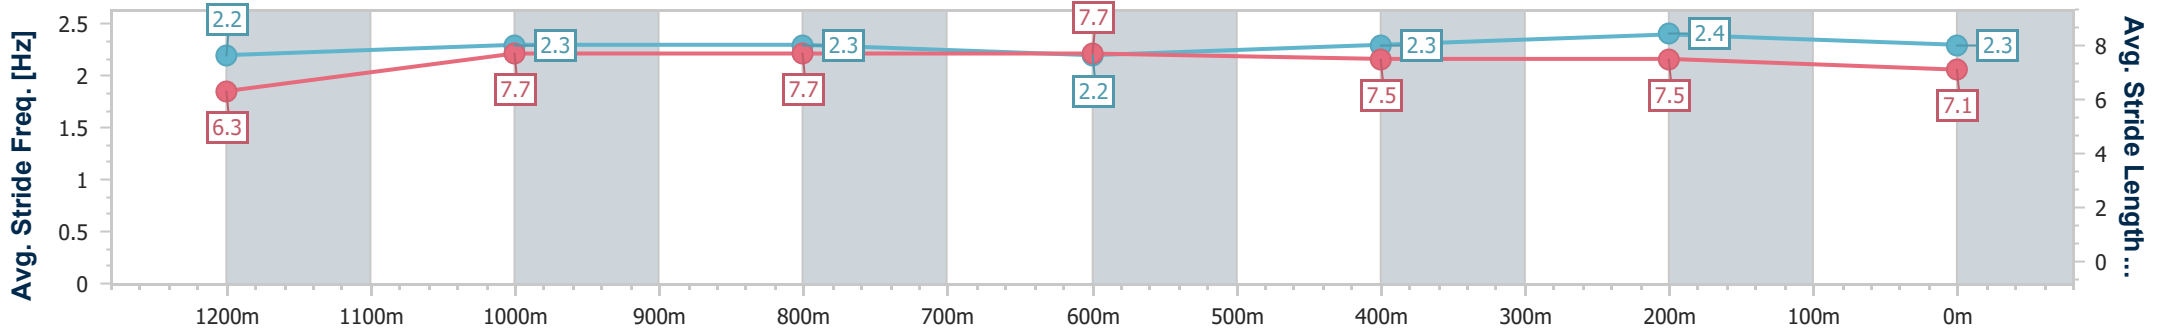

### Eagle Farm QLD Professional

Race 5: MULLINS LAWYERS FRED BEST CLASSIC - 1400m

27 May 2023 - 14:04

Track Rating: Good 4, Weather: Fine, Rail Position: True Entire Course

BRISBANE RACING CLUB

Section	Overall	1200m	1000m	800m	600m	400m	200m
Section Times	1:23.83 [9] (0:14.11)	1:09.72 [14] (0:11.49)	0:58.23 [13] (0:11.50)	0:46.73 [12] (0:11.79)	0:34.94 [13] (0:11.33)	0:23.61 [10] (0:11.19)	0:12.42 [9] (0:12.42)
Average Speed [km/h]	51.5	62.7	63.5	61.4	63.6	64.4	57.8
Top Speed [km/h]	65.6	63.9	64.2	62.9	66.2	67.2	60.7
Avg. Dist. to Rail [m]	18.9	4.6	2.6	1.1	0.4	0.8	0.8
Avg. Stride Freq. [Hz]	2.2	2.3	2.3	2.2	2.3	2.4	2.3
Avg. Stride Length [m]	6.3	7.7	7.7	7.7	7.5	7.5	7.1

- [ ] Ranking at each section and finish
- .-.- No data available at this section
- NA No data available

Horse/Jockey Name	Fashion Legend
Final Rank	10
Fastest Section Time (Section)	0:11.18 (1200m)
Top Speed [km/h] (Section)	66.1 (Overall)
Race State	Finished