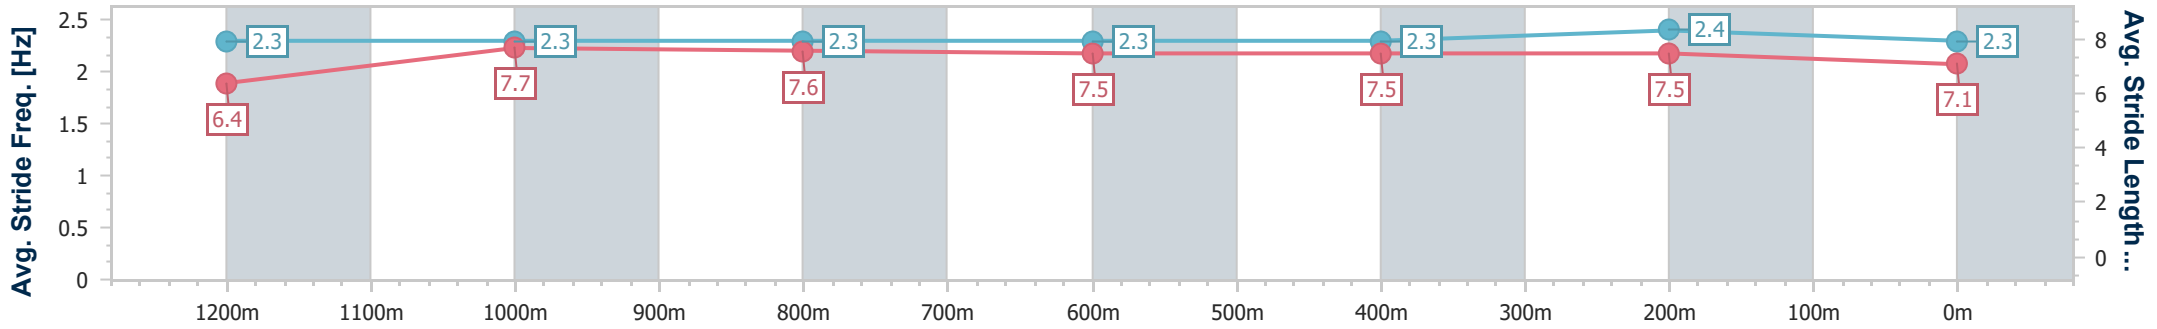

### Eagle Farm QLD Professional

Race 5: MULLINS LAWYERS FRED BEST CLASSIC - 1400m

27 May 2023 - 14:04

Track Rating: Good 4, Weather: Fine, Rail Position: True Entire Course

BRISBANE RACING CLUB

Section	Overall	1200m	1000m	800m	600m	400m	200m
Section Times	1:23.41 [4] (0:13.64)	1:09.77 [4] (0:11.42)	0:58.35 [6] (0:11.61)	0:46.74 [6] (0:11.79)	0:34.95 [6] (0:11.43)	0:23.52 [5] (0:11.13)	0:12.39 [4] (0:12.39)
Average Speed [km/h]	53.1	63.1	62.7	61.2	62.9	64.8	58.0
Top Speed [km/h]	63.9	63.6	63.6	62.7	64.9	66.2	62.8
Avg. Dist. to Rail [m]	15.2	3.1	2.1	0.6	0.3	0.7	1.2
Avg. Stride Freq. [Hz]	2.3	2.3	2.3	2.3	2.3	2.4	2.3
Avg. Stride Length [m]	6.4	7.7	7.6	7.5	7.5	7.5	7.1