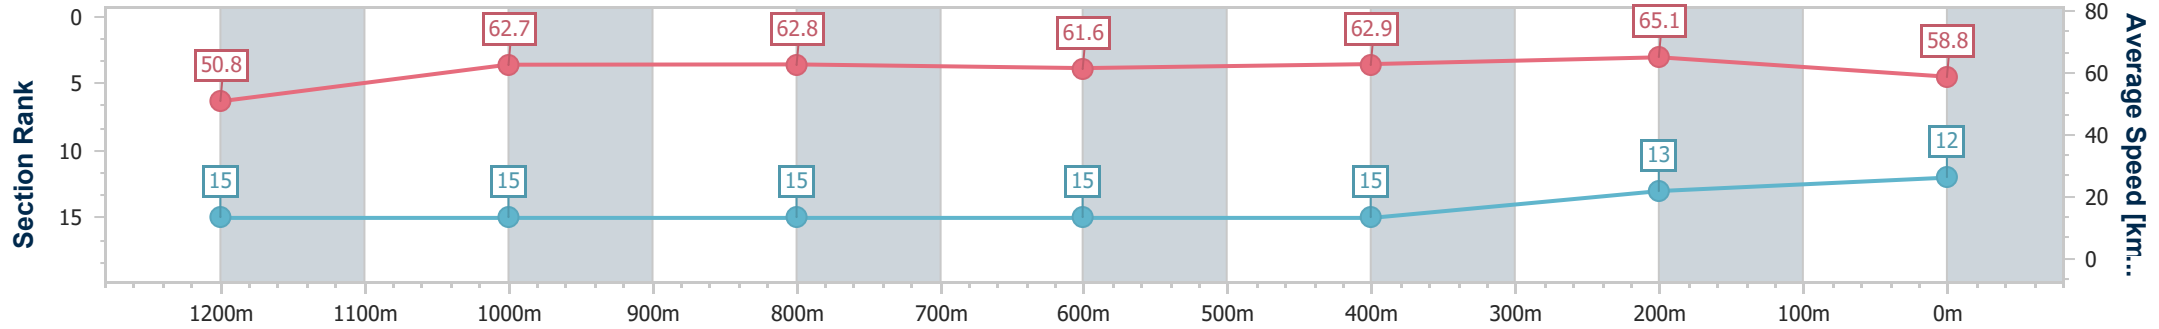

Eagle Farm QLD Professional

Race 5: MULLINS LAWYERS FRED BEST CLASSIC - 1400m

27 May 2023 - 14:04

Track Rating: Good 4, Weather: Fine, Rail Position: True Entire Course

BRISBANE RACING CLUB

Section	Overall	1200m	1000m	800m	600m	400m	200m
Section Times	1:24.01 [12] (0:14.31)	1:09.70 [15] (0:11.49)	0:58.21 [15] (0:11.64)	0:46.57 [15] (0:11.75)	0:34.82 [15] (0:11.49)	0:23.33 [15] (0:11.07)	0:12.26 [13] (0:12.26)
Average Speed [km/h]	50.8	62.7	62.8	61.6	62.9	65.1	58.8
Top Speed [km/h]	64.2	64.2	63.8	63.2	64.7	66.5	63.7
Avg. Dist. to Rail [m]	17.4	5.5	2.9	1.0	1.0	2.3	1.6
Avg. Stride Freq. [Hz]	2.2	2.3	2.3	2.2	2.3	2.3	2.3
Avg. Stride Length [m]	6.4	7.6	7.6	7.6	7.5	7.7	7.3