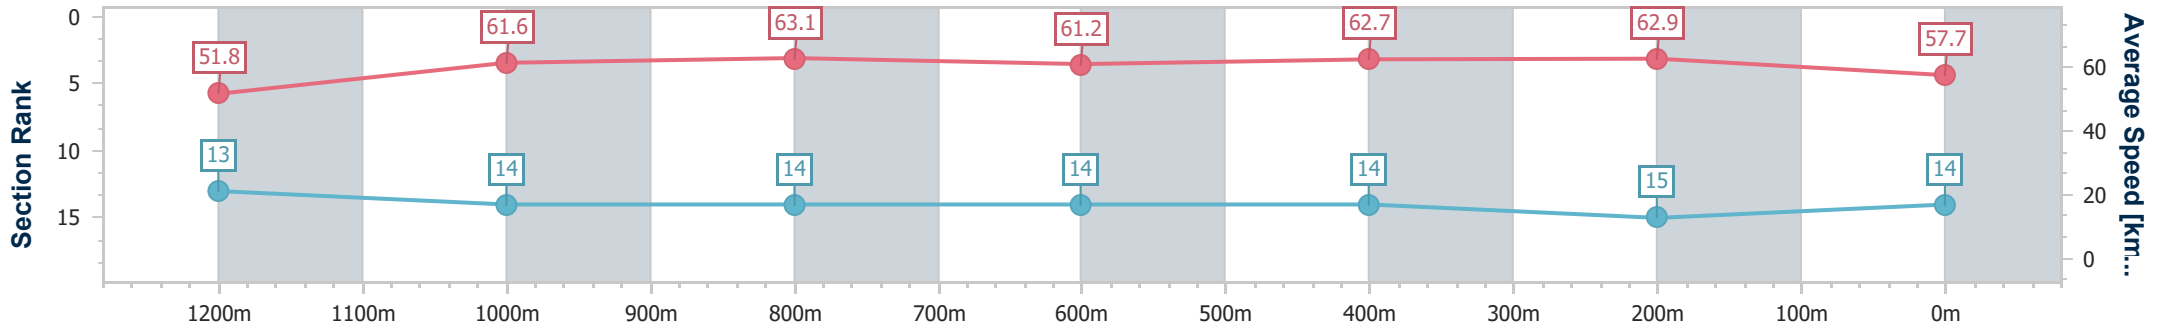

Eagle Farm QLD Professional

Race 5: MULLINS LAWYERS FRED BEST CLASSIC - 1400m

27 May 2023 - 14:04

Track Rating: Good 4, Weather: Fine, Rail Position: True Entire Course

BRISBANE RACING CLUB

Section	Overall	1200m	1000m	800m	600m	400m	200m
Section Times	1:24.38 [14] (0:14.00)	1:10.38 [13] (0:11.73)	0:58.65 [14] (0:11.53)	0:47.12 [14] (0:11.75)	0:35.37 [14] (0:11.45)	0:23.92 [14] (0:11.43)	0:12.49 [15] (0:12.49)
Average Speed [km/h]	51.8	61.6	63.1	61.2	62.7	62.9	57.7
Top Speed [km/h]	65.3	62.8	64.1	62.7	64.2	64.9	60.9
Avg. Dist. to Rail [m]	16.6	3.6	2.0	0.4	0.6	0.8	0.7
Avg. Stride Freq. [Hz]	2.2	2.3	2.3	2.3	2.3	2.4	2.3
Avg. Stride Length [m]	6.4	7.5	7.5	7.4	7.4	7.4	7.0