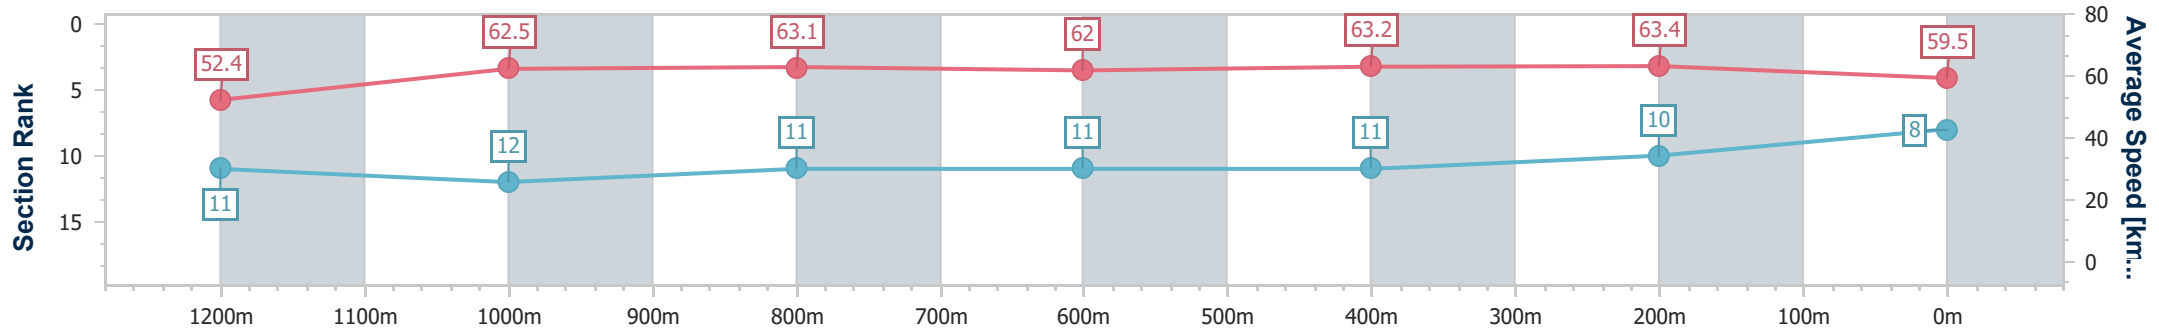

Eagle Farm QLD Professional

Race 5: MULLINS LAWYERS FRED BEST CLASSIC - 1400m

27 May 2023 - 14:04

Track Rating: Good 4, Weather: Fine, Rail Position: True Entire Course

BRISBANE RACING CLUB

Section	Overall	1200m	1000m	800m	600m	400m	200m
Section Times	1:23.70 [8] (0:13.92)	1:09.78 [11] (0:11.54)	0:58.24 [12] (0:11.60)	0:46.64 [11] (0:11.71)	0:34.93 [11] (0:11.46)	0:23.47 [11] (0:11.35)	0:12.12 [10] (0:12.12)
Average Speed [km/h]	52.4	62.5	63.1	62.0	63.2	63.4	59.5
Top Speed [km/h]	65.2	63.9	63.7	63.3	65.3	65.9	61.4
Avg. Dist. to Rail [m]	21.9	5.8	3.1	1.6	1.5	4.4	4.3
Avg. Stride Freq. [Hz]	2.3	2.3	2.3	2.3	2.3	2.4	2.3
Avg. Stride Length [m]	6.0	7.7	7.7	7.6	7.5	7.4	7.1

- [ ] Ranking at each section and finish
- .-.- No data available at this section
- NA No data available

Horse/Jockey Name	Lubrication
Final Rank	9
Fastest Section Time (Section)	0:11.19 (400m)
Top Speed [km/h] (Section)	67.2 (400m)
Race State	Finished