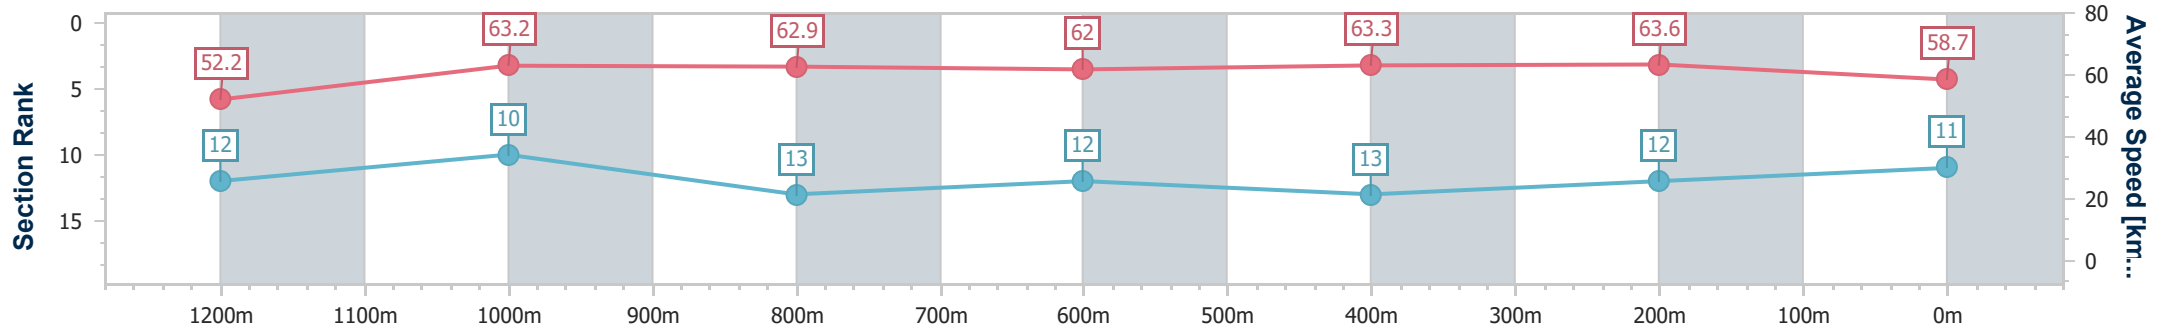

Eagle Farm QLD Professional

Race 5: MULLINS LAWYERS FRED BEST CLASSIC - 1400m

27 May 2023 - 14:04

Track Rating: Good 4, Weather: Fine, Rail Position: True Entire Course

BRISBANE RACING CLUB

Section	Overall	1200m	1000m	800m	600m	400m	200m
Section Times	1:23.98 [11] (0:13.99)	1:09.99 [12] (0:11.42)	0:58.57 [10] (0:11.74)	0:46.83 [13] (0:11.73)	0:35.10 [12] (0:11.49)	0:23.61 [13] (0:11.34)	0:12.27 [12] (0:12.27)
Average Speed [km/h]	52.2	63.2	62.9	62.0	63.3	63.6	58.7
Top Speed [km/h]	63.9	64.9	64.3	63.3	64.2	65.9	61.9
Avg. Dist. to Rail [m]	23.1	7.3	4.8	2.0	2.3	3.5	3.7
Avg. Stride Freq. [Hz]	2.1	2.3	2.3	2.3	2.4	2.4	2.3
Avg. Stride Length [m]	6.6	7.6	7.6	7.4	7.4	7.3	7.1