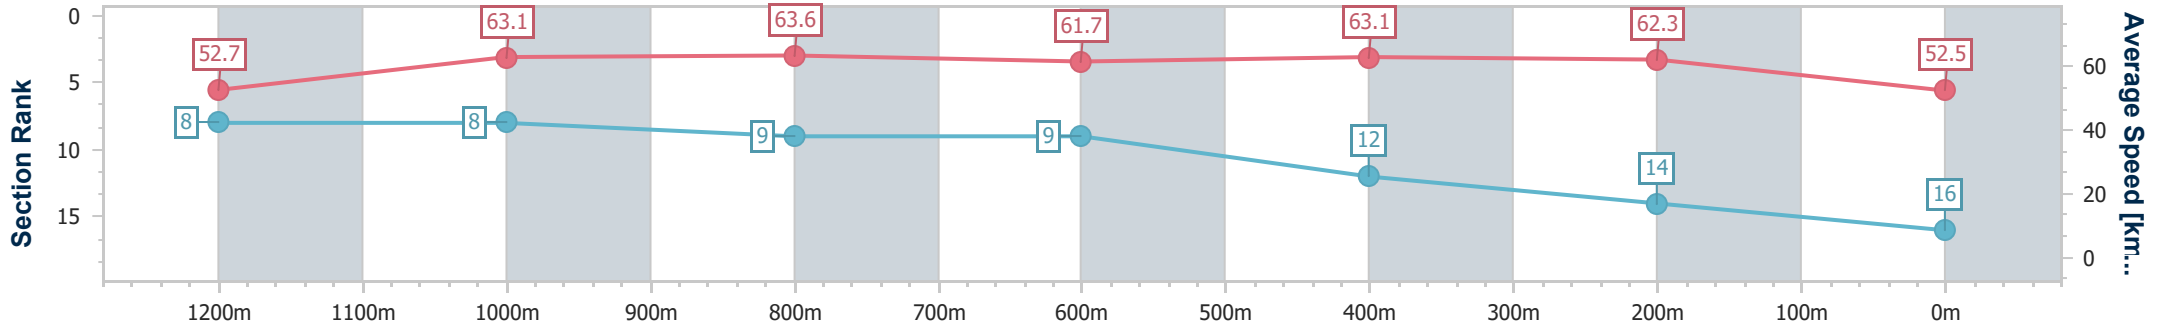

Eagle Farm QLD Professional

Race 5: MULLINS LAWYERS FRED BEST CLASSIC - 1400m

27 May 2023 - 14:04

Track Rating: Good 4, Weather: Fine, Rail Position: True Entire Course

BRISBANE RACING CLUB

Section	Overall	1200m	1000m	800m	600m	400m	200m
Section Times	1:25.55 [16] (0:13.85)	1:11.70 [8] (0:11.43)	1:00.27 [8] (0:11.58)	0:48.69 [9] (0:11.83)	0:36.86 [9] (0:11.60)	0:25.26 [12] (0:11.55)	0:13.71 [14] (0:13.71)
Average Speed [km/h]	52.7	63.1	63.6	61.7	63.1	62.3	52.5
Top Speed [km/h]	65.1	65.1	65.0	62.9	64.8	65.2	58.8
Avg. Dist. to Rail [m]	25.0	6.5	4.1	3.1	3.0	5.5	5.1
Avg. Stride Freq. [Hz]	2.2	2.3	2.3	2.3	2.4	2.4	2.2
Avg. Stride Length [m]	6.3	7.2	7.4	7.4	7.4	7.2	6.6

- [ ] Ranking at each section and finish
- .-.- No data available at this section
- NA No data available