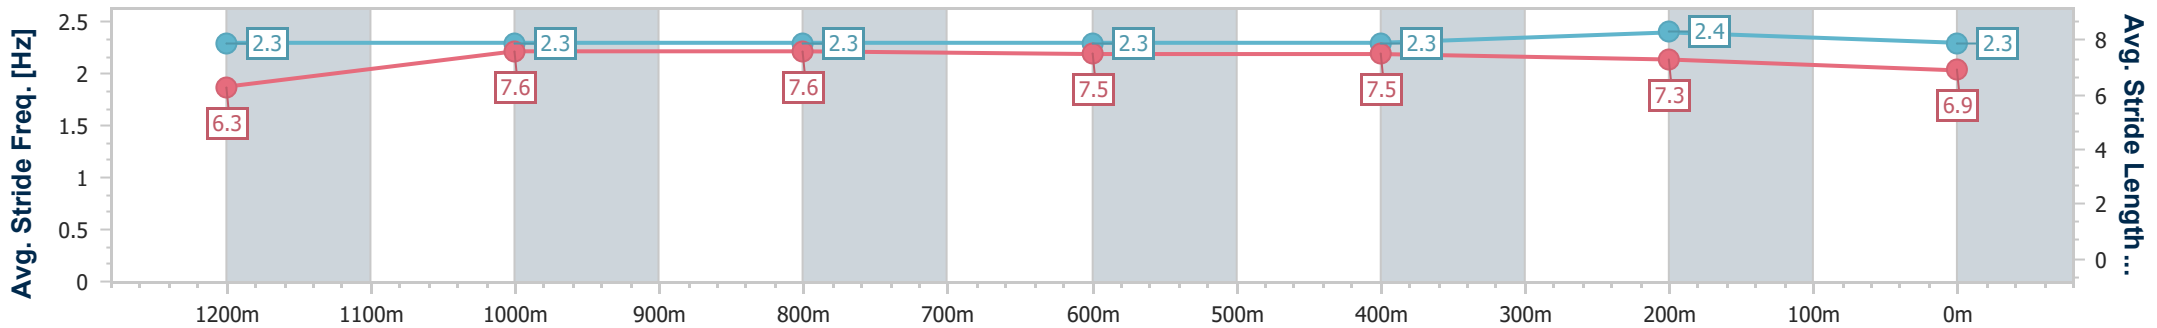

Eagle Farm QLD Professional

Race 5: MULLINS LAWYERS FRED BEST CLASSIC - 1400m

27 May 2023 - 14:04

Track Rating: Good 4, Weather: Fine, Rail Position: True Entire Course

BRISBANE RACING CLUB

Section	Overall	1200m	1000m	800m	600m	400m	200m
Section Times	1:23.63 [6] (0:13.48)	1:10.15 [1] (0:11.23)	0:58.92 [2] (0:11.57)	0:47.35 [2] (0:11.66)	0:35.69 [1] (0:11.50)	0:24.19 [1] (0:11.48)	0:12.71 [2] (0:12.71)
Average Speed [km/h]	54.0	64.3	63.2	62.1	62.8	62.8	56.7
Top Speed [km/h]	65.4	65.2	64.2	62.8	64.3	64.5	61.3
Avg. Dist. to Rail [m]	21.3	5.2	3.0	1.2	0.7	1.2	1.1
Avg. Stride Freq. [Hz]	2.3	2.3	2.3	2.3	2.3	2.4	2.3
Avg. Stride Length [m]	6.3	7.6	7.6	7.5	7.5	7.3	6.9