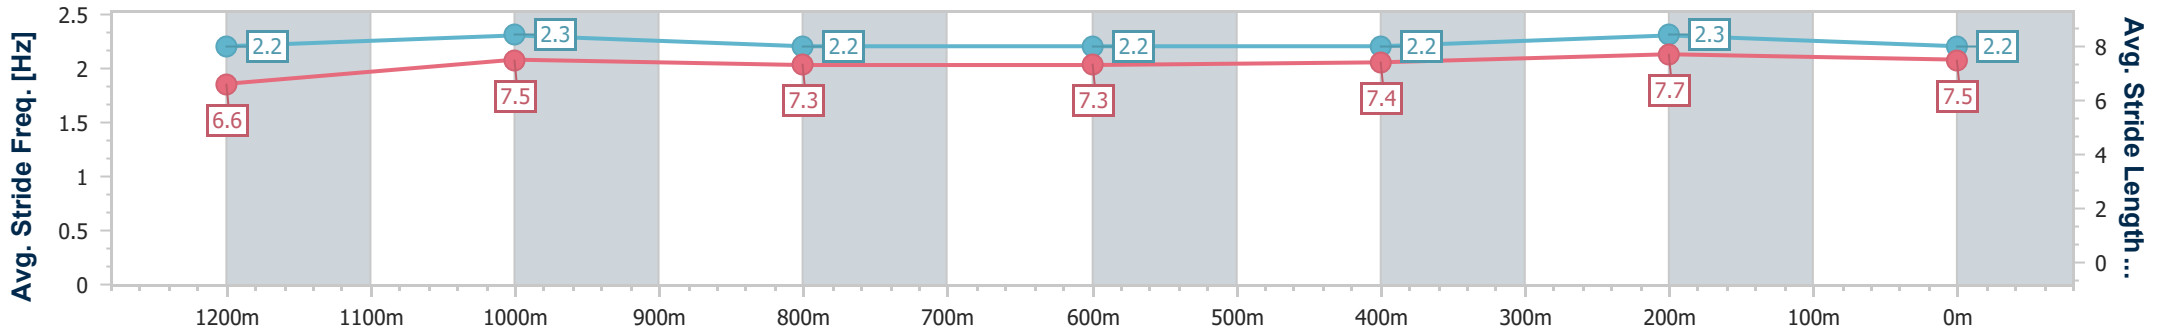

Race 5: MULLINS LAWYERS FRED BEST CLASSIC - 1400m

27 May 2023 - 14:04

Track Rating: Good 4, Weather: Fine, Rail Position: True Entire Course

BRISBANE RACING CLUB

Section	Overall	1200m	1000m	800m	600m	400m	200m
Section Times	1:22.82 [1] (0:13.52)	1:09.30 [2] (0:11.31)	0:57.99 [3] (0:11.58)	0:46.41 [3] (0:11.81)	0:34.60 [4] (0:11.50)	0:23.10 [4] (0:11.25)	0:11.85 [3] (0:11.85)
Average Speed [km/h]	53.9	63.7	62.7	61.2	62.8	64.0	60.7
Top Speed [km/h]	64.3	66.7	63.9	62.6	64.8	65.1	63.1
Avg. Dist. to Rail [m]	18.3	3.2	1.8	1.1	0.7	1.8	0.9
Avg. Stride Freq. [Hz]	2.2	2.3	2.2	2.2	2.2	2.3	2.2
Avg. Stride Length [m]	6.6	7.5	7.3	7.3	7.4	7.7	7.5