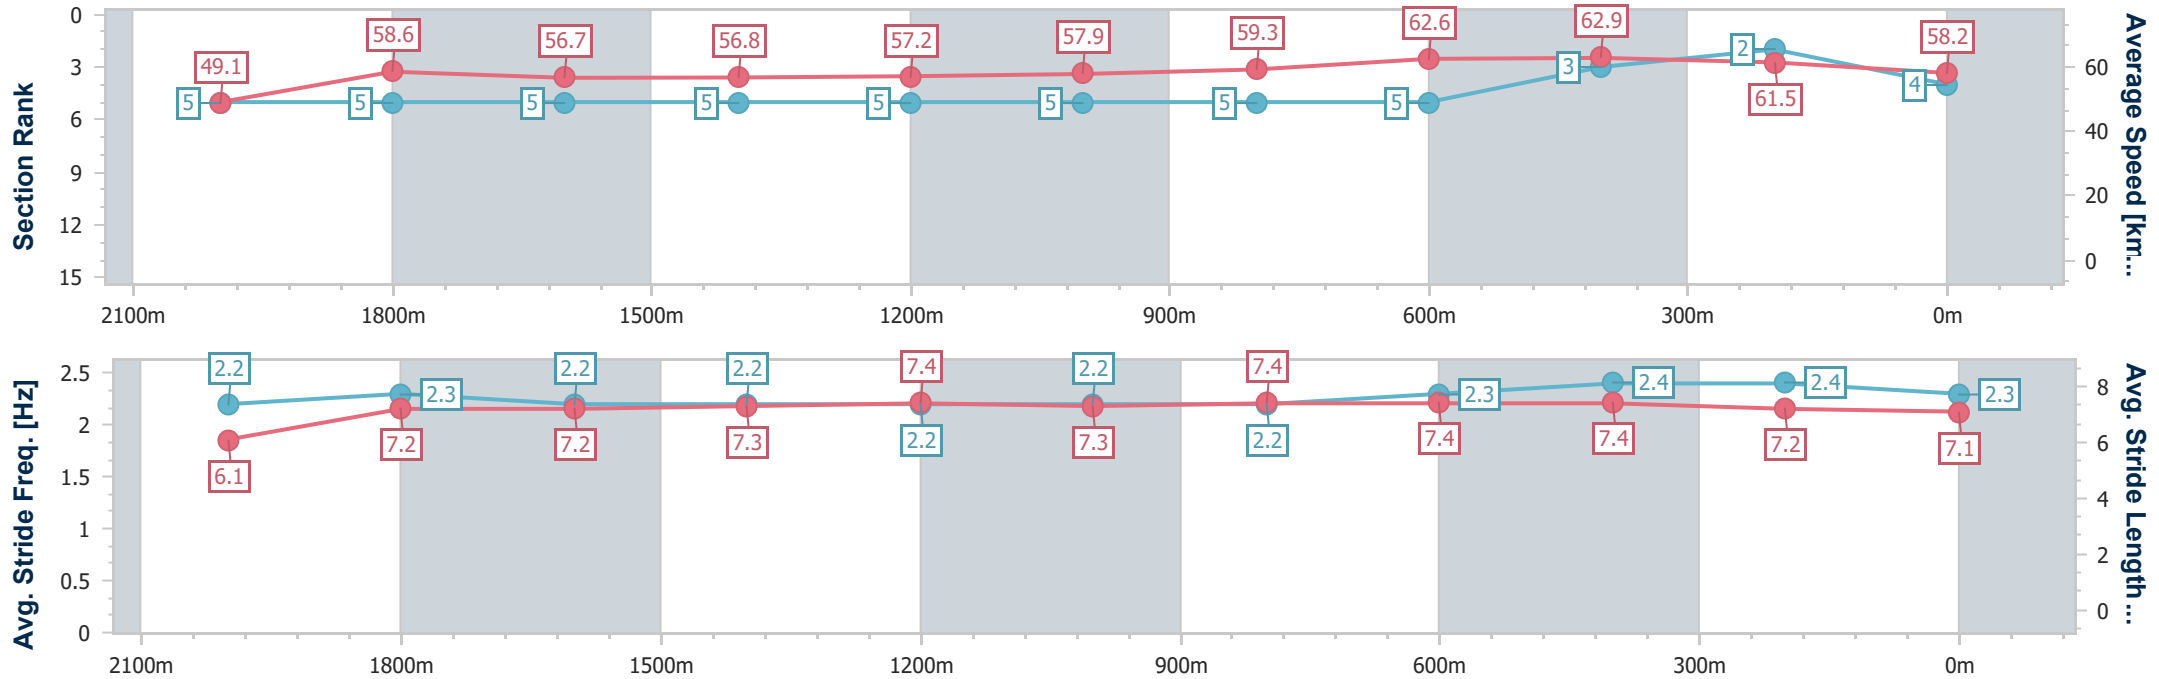

Eagle Farm QLD Professional

Race 6: SKY RACING THE Q22 - 2200m

10 June 2023 - 14:39

Track Rating: Good 4, Weather: Fine, Rail Position: +4m Entire Course

BRISBANE RACING CLUB

Section	Overall	2000m	1800m	1600m	1400m	1200m	1000m	800m	600m	400m	200m
Section Times	2:17.28 [4] (0:14.70)	2:02.58 [5] (0:12.28)	1:50.30 [5] (0:12.75)	1:37.55 [5] (0:12.80)	1:24.75 [5] (0:12.66)	1:12.09 [5] (0:12.45)	0:59.64 [5] (0:12.36)	0:47.28 [5] (0:11.57)	0:35.71 [5] (0:11.59)	0:24.12 [3] (0:11.72)	0:12.40 [2] (0:12.40)
Average Speed [km/h]	49.1	58.6	56.7	56.8	57.2	57.9	59.3	62.6	62.9	61.5	58.2
Top Speed [km/h]	60.7	60.7	57.3	57.9	57.9	58.6	61.6	63.5	64.5	62.7	60.9
Avg. Dist. to Rail [m]	5.5	0.6	0.7	3.1	3.8	4.3	3.2	1.5	2.8	5.1	4.6
Avg. Stride Freq. [Hz]	2.2	2.3	2.2	2.2	2.2	2.2	2.2	2.3	2.4	2.4	2.3
Avg. Stride Length [m]	6.1	7.2	7.2	7.3	7.4	7.3	7.4	7.4	7.4	7.2	7.1

- [] Ranking at each section and finish
- .-.- No data available at this section
- NA No data available

Horse/Jockey Name	Numerian
Final Rank	5
Fastest Section Time (Section)	0:11.45 (600m)
Top Speed [km/h] (Section)	65.4 (400m)
Race State	Finished