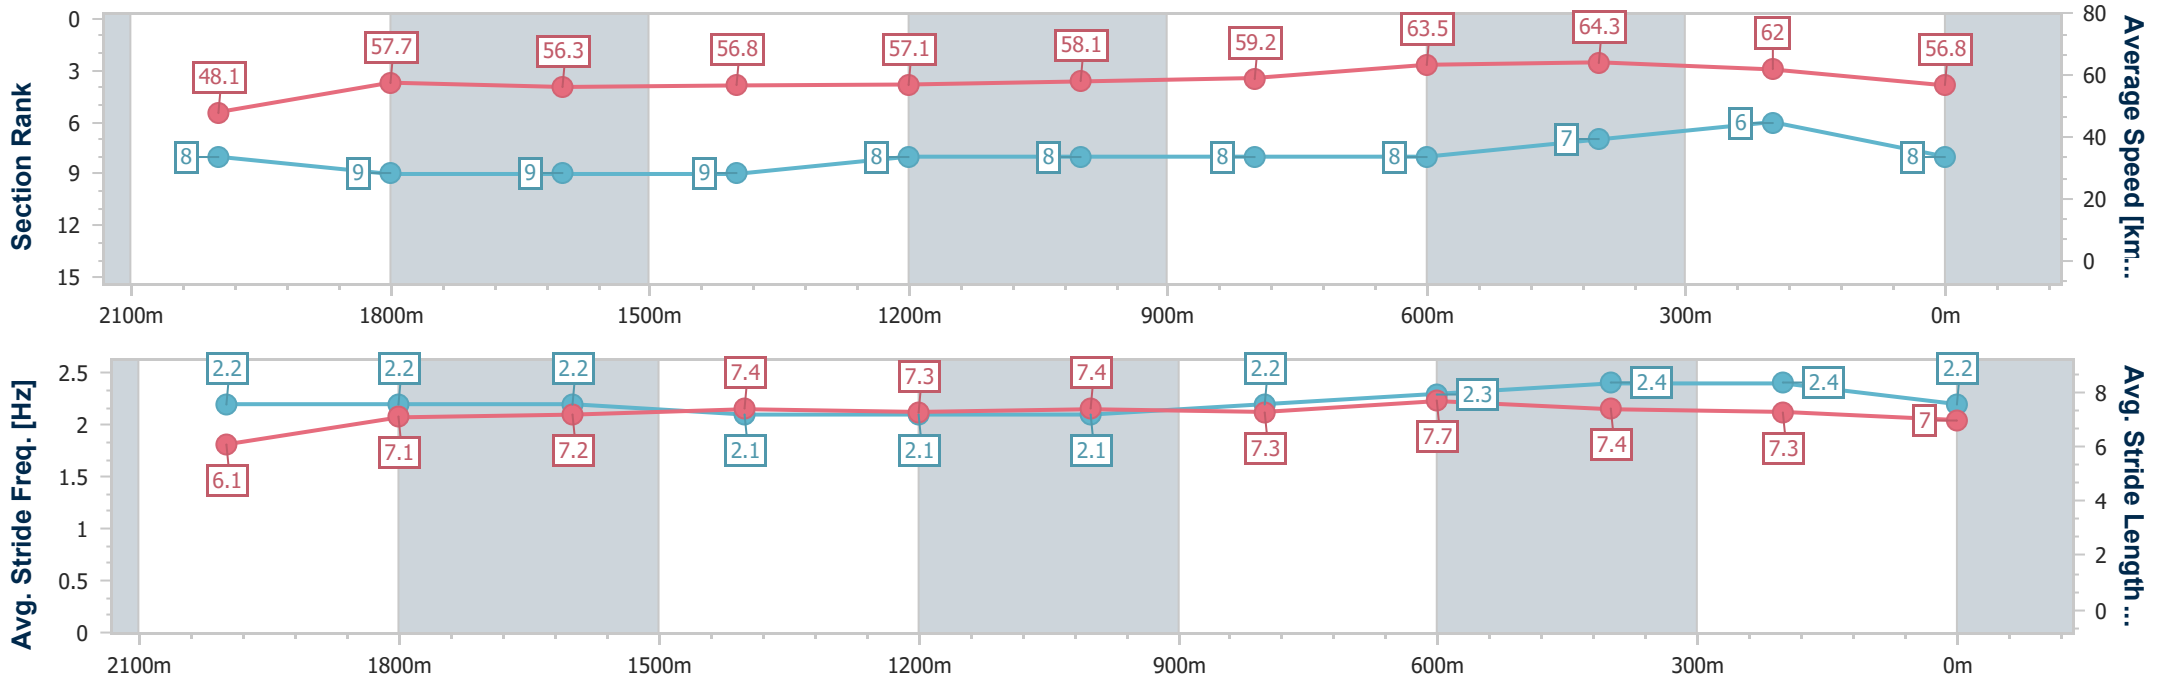

- [] Ranking at each section and finish
- .-.- No data available at this section
- NA No data available

Horse/Jockey Name	Bankers Choice
Final Rank	8
Fastest Section Time (Section)	0:11.41 (600m)
Top Speed [km/h] (Section)	65.7 (600m)
Race State	Finished

Eagle Farm QLD Professional

Race 6: SKY RACING THE Q22 - 2200m

10 June 2023 - 14:39

Track Rating: Good 4, Weather: Fine, Rail Position: +4m Entire Course

BRISBANE RACING CLUB

Section	Overall	2000m	1800m	1600m	1400m	1200m	1000m	800m	600m	400m	200m
Section Times	2:17.79 [8] (0:14.97)	2:02.82 [8] (0:12.47)	1:50.35 [9] (0:12.86)	1:37.49 [9] (0:12.81)	1:24.68 [9] (0:12.64)	1:12.04 [8] (0:12.44)	0:59.60 [8] (0:12.34)	0:47.26 [8] (0:11.52)	0:35.74 [8] (0:11.41)	0:24.33 [7] (0:11.62)	0:12.71 [6] (0:12.71)
Average Speed [km/h]	48.1	57.7	56.3	56.8	57.1	58.1	59.2	63.5	64.3	62.0	56.8
Top Speed [km/h]	60.2	58.3	57.2	57.2	58.1	59.2	61.2	64.6	65.7	64.5	58.8
Avg. Dist. to Rail [m]	4.3	0.4	1.3	2.9	3.1	3.3	3.0	3.2	4.0	7.4	6.4
Avg. Stride Freq. [Hz]	2.2	2.2	2.2	2.1	2.1	2.1	2.2	2.3	2.4	2.4	2.2
Avg. Stride Length [m]	6.1	7.1	7.2	7.4	7.3	7.4	7.3	7.7	7.4	7.3	7.0

- [] Ranking at each section and finish
- .-.- No data available at this section
- NA No data available

Horse/Jockey Name	Serpentine
Final Rank	9
Fastest Section Time (Section)	0:11.81 (800m)
Top Speed [km/h] (Section)	62.5 (Overall)
Race State	Finished