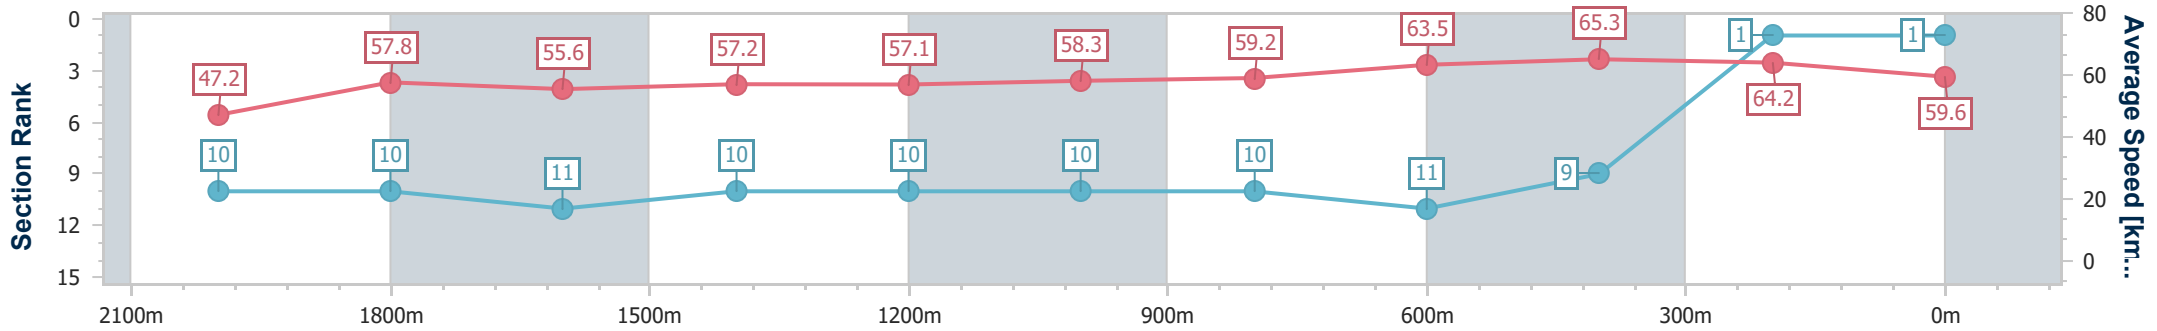

10 June 2023 - 14:39

Track Rating: Good 4, Weather: Fine, Rail Position: +4m Entire Course

BRISBANE RACING CLUB

Section	Overall	2000m	1800m	1600m	1400m	1200m	1000m	800m	600m	400m	200m
Section Times	2:16.84 [1] (0:15.28)	2:01.56 [10] (0:12.38)	1:49.18 [10] (0:13.03)	1:36.15 [11] (0:12.70)	1:23.45 [10] (0:12.65)	1:10.80 [10] (0:12.38)	0:58.42 [10] (0:12.34)	0:46.08 [10] (0:11.53)	0:34.55 [11] (0:11.20)	0:23.35 [9] (0:11.24)	0:12.11 [1] (0:12.11)
Average Speed [km/h]	47.2	57.8	55.6	57.2	57.1	58.3	59.2	63.5	65.3	64.2	59.6
Top Speed [km/h]	59.3	58.7	57.3	58.0	57.9	58.9	61.0	65.7	66.3	65.0	62.3
Avg. Dist. to Rail [m]	5.2	1.3	1.3	2.6	2.7	2.9	3.1	3.7	3.5	6.5	3.9
Avg. Stride Freq. [Hz]	2.2	2.3	2.3	2.3	2.3	2.2	2.3	2.4	2.4	2.4	2.3
Avg. Stride Length [m]	5.8	6.9	6.8	6.9	6.9	7.1	7.2	7.4	7.4	7.4	7.1