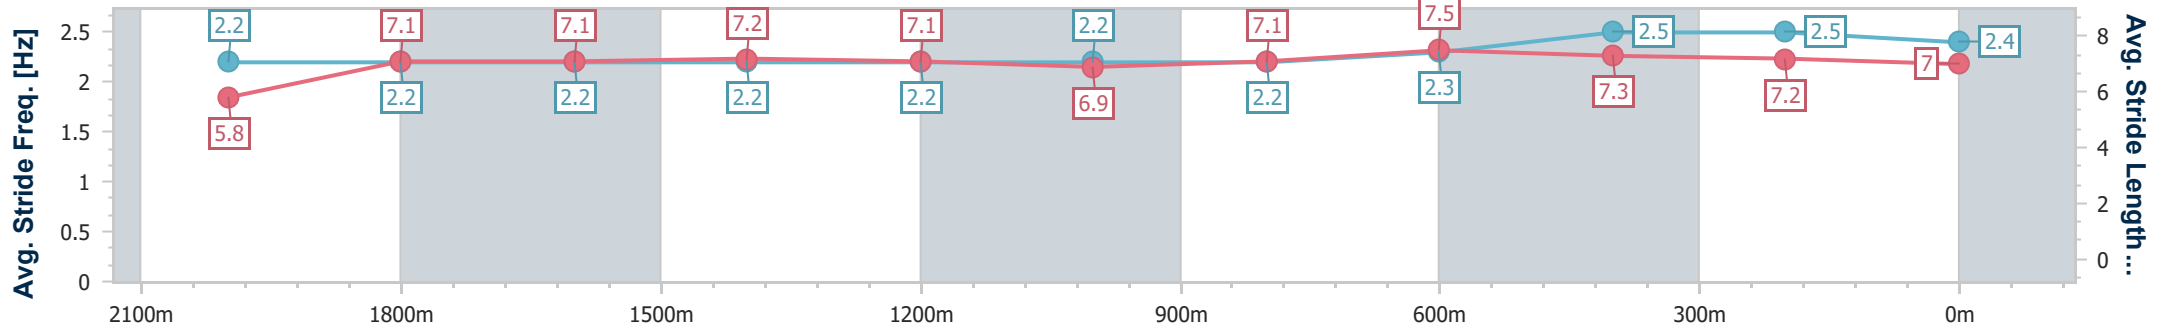

Eagle Farm QLD Professional

Race 6: SKY RACING THE Q22 - 2200m

10 June 2023 - 14:39

Track Rating: Good 4, Weather: Fine, Rail Position: +4m Entire Course

BRISBANE RACING CLUB

Section	Overall	2000m	1800m	1600m	1400m	1200m	1000m	800m	600m	400m	200m
Section Times	2:17.16 [2] (0:15.55)	2:01.61 [12] (0:12.56)	1:49.05 [12] (0:12.87)	1:36.18 [13] (0:12.67)	1:23.51 [12] (0:12.73)	1:10.78 [13] (0:12.42)	0:58.36 [13] (0:12.30)	0:46.06 [13] (0:11.50)	0:34.56 [13] (0:11.20)	0:23.36 [13] (0:11.22)	0:12.14 [5] (0:12.14)
Average Speed [km/h]	46.4	57.3	56.4	57.2	56.8	58.1	59.4	63.4	65.6	64.1	59.6
Top Speed [km/h]	58.3	58.2	57.9	58.2	57.9	59.3	61.5	66.0	67.1	67.4	61.7
Avg. Dist. to Rail [m]	5.4	0.6	1.5	2.5	2.8	3.2	3.1	2.8	4.3	9.3	6.7
Avg. Stride Freq. [Hz]	2.2	2.2	2.2	2.2	2.2	2.2	2.2	2.3	2.5	2.5	2.4
Avg. Stride Length [m]	5.8	7.1	7.1	7.2	7.1	6.9	7.1	7.5	7.3	7.2	7.0