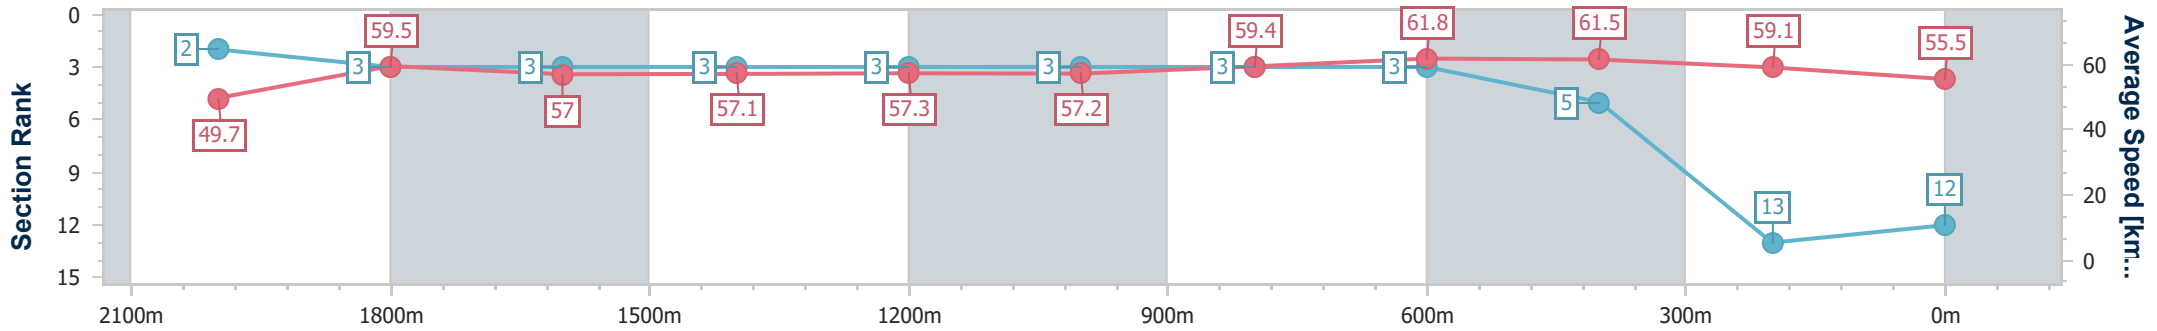

Eagle Farm QLD Professional

Race 6: SKY RACING THE Q22 - 2200m

10 June 2023 - 14:39

Track Rating: Good 4, Weather: Fine, Rail Position: +4m Entire Course

BRISBANE RACING CLUB

Section	Overall	2000m	1800m	1600m	1400m	1200m	1000m	800m	600m	400m	200m
Section Times	2:18.56 [12] (0:14.49)	2:04.07 [2] (0:12.17)	1:51.90 [3] (0:12.74)	1:39.16 [3] (0:12.74)	1:26.42 [3] (0:12.60)	1:13.82 [3] (0:12.64)	1:01.18 [3] (0:12.33)	0:48.85 [3] (0:11.80)	0:37.05 [3] (0:11.85)	0:25.20 [5] (0:12.17)	0:13.03 [13] (0:13.03)
Average Speed [km/h]	49.7	59.5	57.0	57.1	57.3	57.2	59.4	61.8	61.5	59.1	55.5
Top Speed [km/h]	62.5	62.4	57.6	57.7	57.7	58.1	61.4	63.0	62.7	60.4	57.2
Avg. Dist. to Rail [m]	4.5	0.7	1.9	2.9	3.3	3.9	3.6	3.0	2.2	2.7	2.4
Avg. Stride Freq. [Hz]	2.2	2.2	2.2	2.1	2.1	2.1	2.2	2.3	2.3	2.2	2.2
Avg. Stride Length [m]	6.3	7.5	7.4	7.4	7.5	7.4	7.4	7.6	7.4	7.3	7.1

- [] Ranking at each section and finish
- .-.- No data available at this section
- NA No data available

Horse/Jockey Name	Media Award
Final Rank	13
Fastest Section Time (Section)	0:11.19 (600m)
Top Speed [km/h] (Section)	65.3 (800m)
Race State	Finished