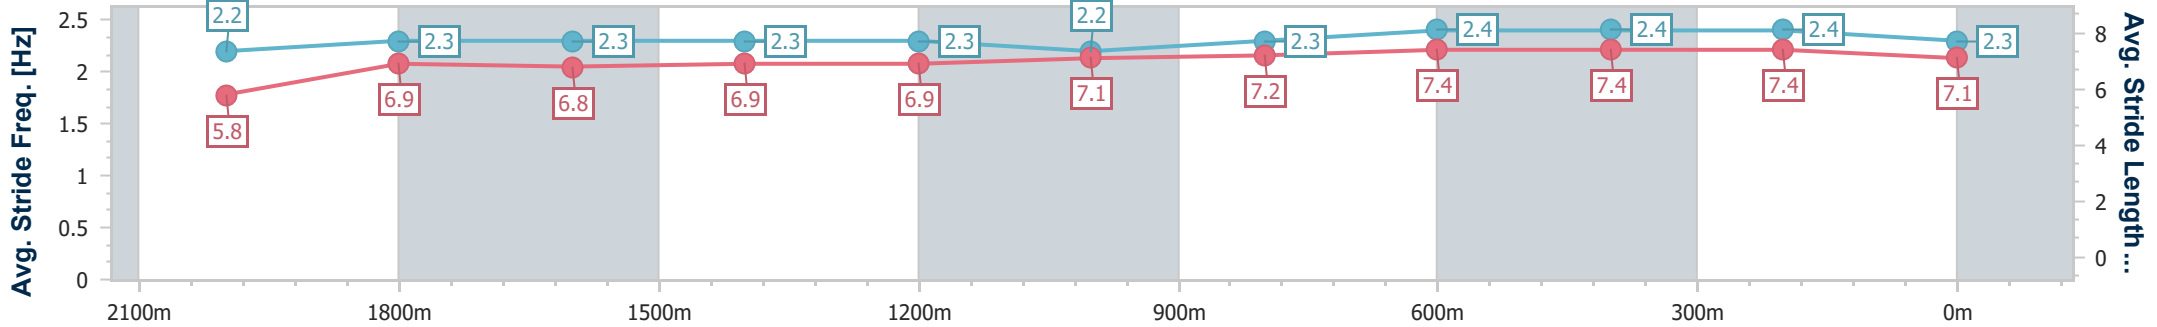

10 June 2023 - 14:39

Track Rating: Good 4, Weather: Fine, Rail Position: +4m Entire Course

BRISBANE RACING CLUB

Section	Overall	2000m	1800m	1600m	1400m	1200m	1000m	800m	600m	400m	200m
Section Times	2:16.84 [1] (0:15.28)	2:01.56 [10] (0:12.38)	1:49.18 [10] (0:13.03)	1:36.15 [11] (0:12.70)	1:23.45 [10] (0:12.65)	1:10.80 [10] (0:12.38)	0:58.42 [10] (0:12.34)	0:46.08 [10] (0:11.53)	0:34.55 [11] (0:11.20)	0:23.35 [9] (0:11.24)	0:12.11 [1] (0:12.11)
Average Speed [km/h]	47.2	57.8	55.6	57.2	57.1	58.3	59.2	63.5	65.3	64.2	59.6
Top Speed [km/h]	59.3	58.7	57.3	58.0	57.9	58.9	61.0	65.7	66.3	65.0	62.3
Avg. Dist. to Rail [m]	5.2	1.3	1.3	2.6	2.7	2.9	3.1	3.7	3.5	6.5	3.9
Avg. Stride Freq. [Hz]	2.2	2.3	2.3	2.3	2.3	2.2	2.3	2.4	2.4	2.4	2.3
Avg. Stride Length [m]	5.8	6.9	6.8	6.9	6.9	7.1	7.2	7.4	7.4	7.4	7.1