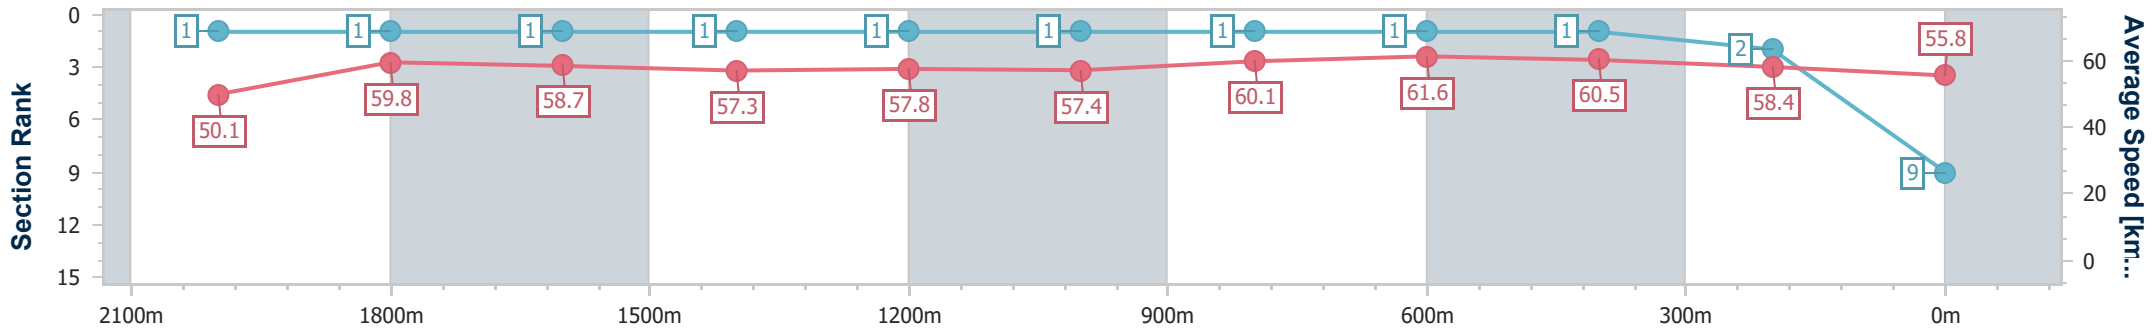

Eagle Farm QLD Professional

Race 6: SKY RACING THE Q22 - 2200m

10 June 2023 - 14:39

Track Rating: Good 4, Weather: Fine, Rail Position: +4m Entire Course

BRISBANE RACING CLUB

Section	Overall	2000m	1800m	1600m	1400m	1200m	1000m	800m	600m	400m	200m
Section Times	2:17.84 [9] (0:14.40)	2:03.44 [1] (0:11.96)	1:51.48 [1] (0:12.37)	1:39.11 [1] (0:12.75)	1:26.36 [1] (0:12.51)	1:13.85 [1] (0:12.58)	1:01.27 [1] (0:12.18)	0:49.09 [1] (0:11.81)	0:37.28 [1] (0:11.98)	0:25.30 [1] (0:12.34)	0:12.96 [2] (0:12.96)
Average Speed [km/h]	50.1	59.8	58.7	57.3	57.8	57.4	60.1	61.6	60.5	58.4	55.8
Top Speed [km/h]	62.5	62.3	60.3	57.7	58.4	57.8	61.5	62.4	61.4	59.6	56.9
Avg. Dist. to Rail [m]	2.2	1.1	1.5	4.8	4.5	3.8	3.2	2.5	1.5	2.4	2.6
Avg. Stride Freq. [Hz]	2.2	2.2	2.2	2.1	2.1	2.1	2.2	2.2	2.3	2.2	2.2
Avg. Stride Length [m]	6.3	7.5	7.5	7.5	7.5	7.4	7.7	7.7	7.4	7.3	7.0

- [] Ranking at each section and finish
- .-.- No data available at this section
- NA No data available

Horse/Jockey Name	Young Werther
Final Rank	10
Fastest Section Time (Section)	0:11.59 (800m)
Top Speed [km/h] (Section)	63.6 (600m)
Race State	Finished