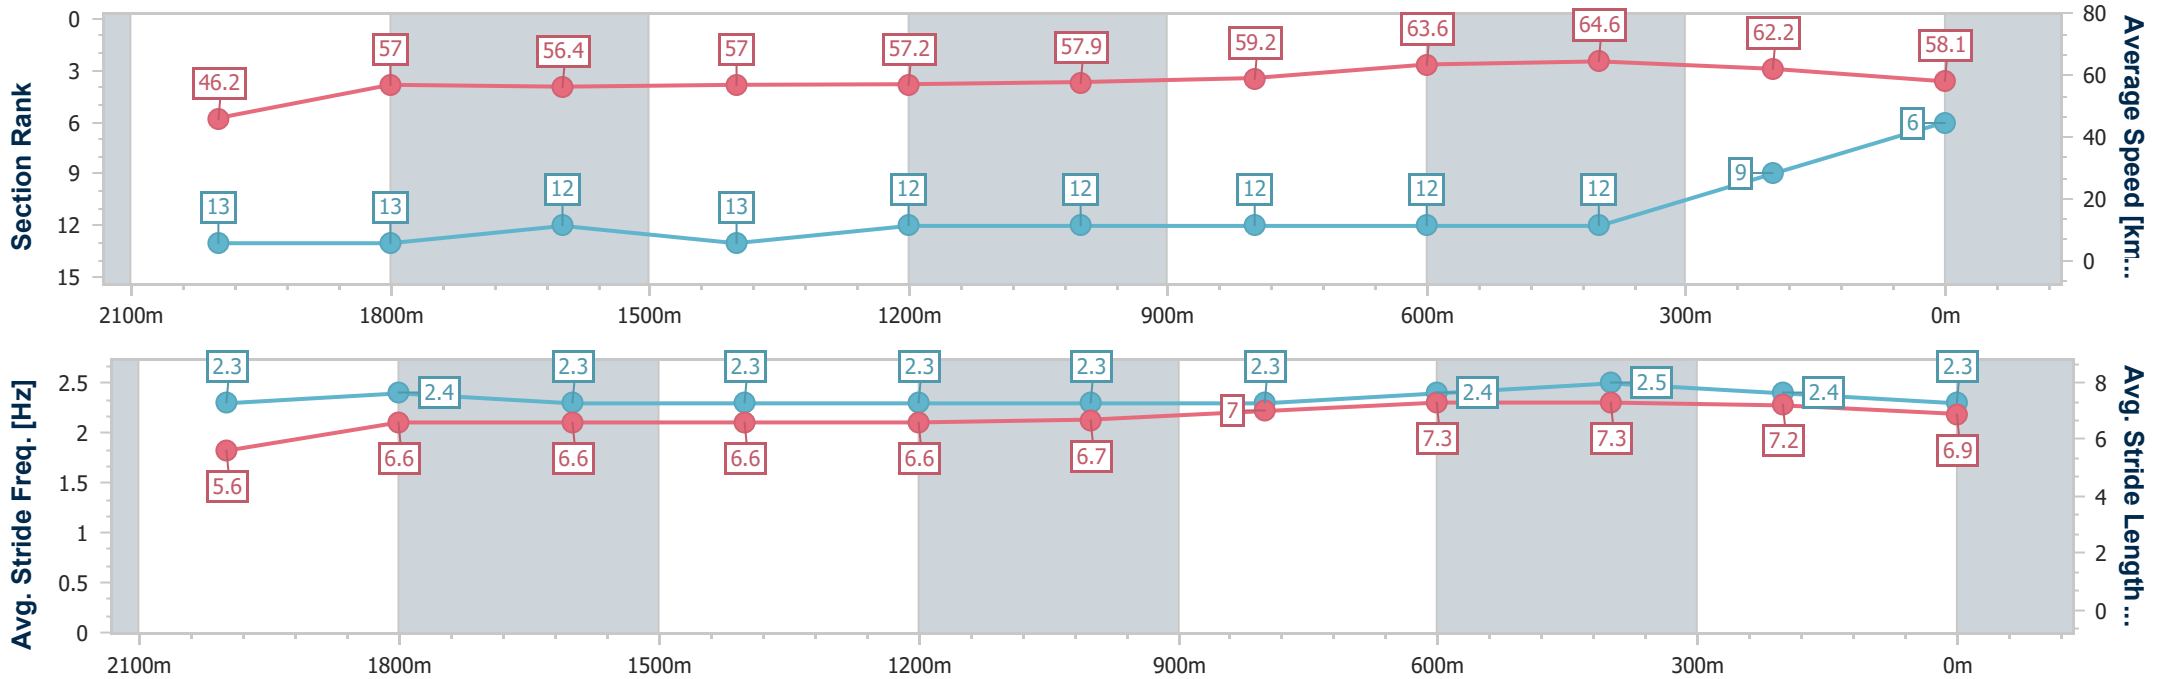

Eagle Farm QLD Professional

Race 6: SKY RACING THE Q22 - 2200m

10 June 2023 - 14:39

Track Rating: Good 4, Weather: Fine, Rail Position: +4m Entire Course

BRISBANE RACING CLUB

Section	Overall	2000m	1800m	1600m	1400m	1200m	1000m	800m	600m	400m	200m
Section Times	2:17.65 [6] (0:15.57)	2:02.08 [13] (0:12.59)	1:49.49 [13] (0:12.82)	1:36.67 [12] (0:12.72)	1:23.95 [13] (0:12.63)	1:11.32 [12] (0:12.42)	0:58.90 [12] (0:12.28)	0:46.62 [12] (0:11.35)	0:35.27 [12] (0:11.26)	0:24.01 [12] (0:11.58)	0:12.43 [9] (0:12.43)
Average Speed [km/h]	46.2	57.0	56.4	57.0	57.2	57.9	59.2	63.6	64.6	62.2	58.1
Top Speed [km/h]	57.6	57.9	57.9	57.5	58.3	58.7	61.4	66.2	66.0	65.0	60.7
Avg. Dist. to Rail [m]	4.5	1.4	1.2	1.8	1.9	2.4	1.9	0.8	1.9	1.2	2.8
Avg. Stride Freq. [Hz]	2.3	2.4	2.3	2.3	2.3	2.3	2.3	2.4	2.5	2.4	2.3
Avg. Stride Length [m]	5.6	6.6	6.6	6.6	6.6	6.7	7.0	7.3	7.3	7.2	6.9

- [] Ranking at each section and finish
- .-.- No data available at this section
- NA No data available

Horse/Jockey Name	Fame
Final Rank	7
Fastest Section Time (Section)	0:11.03 (600m)
Top Speed [km/h] (Section)	66.0 (600m)
Race State	Finished