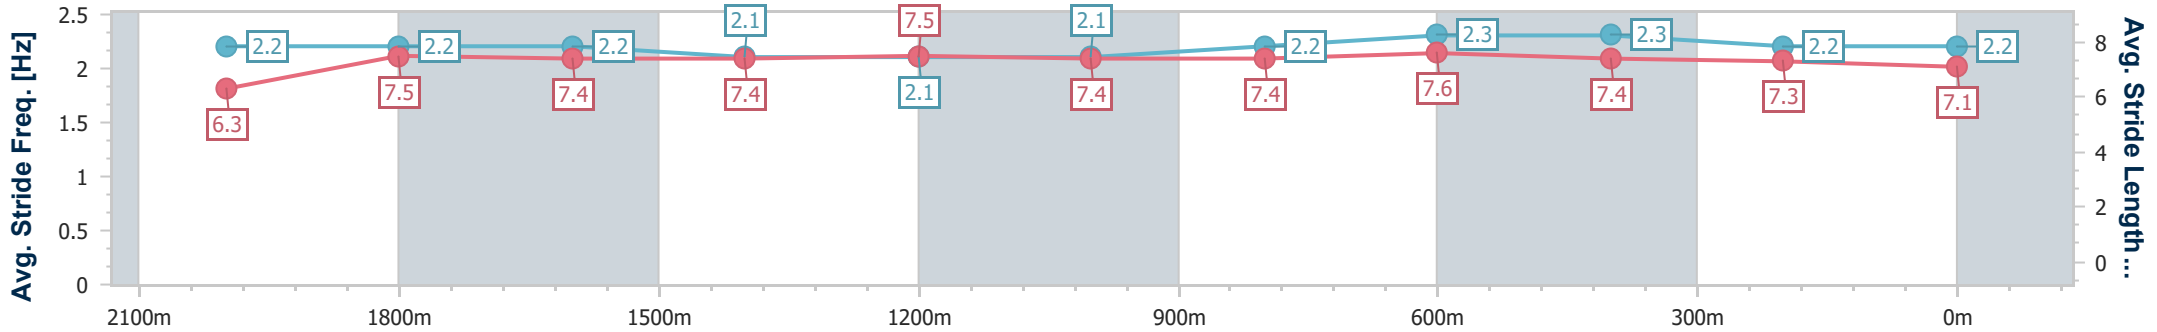

Eagle Farm QLD Professional

Race 6: SKY RACING THE Q22 - 2200m

10 June 2023 - 14:39

Track Rating: Good 4, Weather: Fine, Rail Position: +4m Entire Course

BRISBANE RACING CLUB

Section	Overall	2000m	1800m	1600m	1400m	1200m	1000m	800m	600m	400m	200m
Section Times	2:18.56 [12] (0:14.49)	2:04.07 [2] (0:12.17)	1:51.90 [3] (0:12.74)	1:39.16 [3] (0:12.74)	1:26.42 [3] (0:12.60)	1:13.82 [3] (0:12.64)	1:01.18 [3] (0:12.33)	0:48.85 [3] (0:11.80)	0:37.05 [3] (0:11.85)	0:25.20 [5] (0:12.17)	0:13.03 [13] (0:13.03)
Average Speed [km/h]	49.7	59.5	57.0	57.1	57.3	57.2	59.4	61.8	61.5	59.1	55.5
Top Speed [km/h]	62.5	62.4	57.6	57.7	57.7	58.1	61.4	63.0	62.7	60.4	57.2
Avg. Dist. to Rail [m]	4.5	0.7	1.9	2.9	3.3	3.9	3.6	3.0	2.2	2.7	2.4
Avg. Stride Freq. [Hz]	2.2	2.2	2.2	2.1	2.1	2.1	2.2	2.3	2.3	2.2	2.2
Avg. Stride Length [m]	6.3	7.5	7.4	7.4	7.5	7.4	7.4	7.6	7.4	7.3	7.1

- [] Ranking at each section and finish
- .-.- No data available at this section
- NA No data available

Horse/Jockey Name	Media Award
Final Rank	13
Fastest Section Time (Section)	0:11.19 (600m)
Top Speed [km/h] (Section)	65.3 (800m)
Race State	Finished