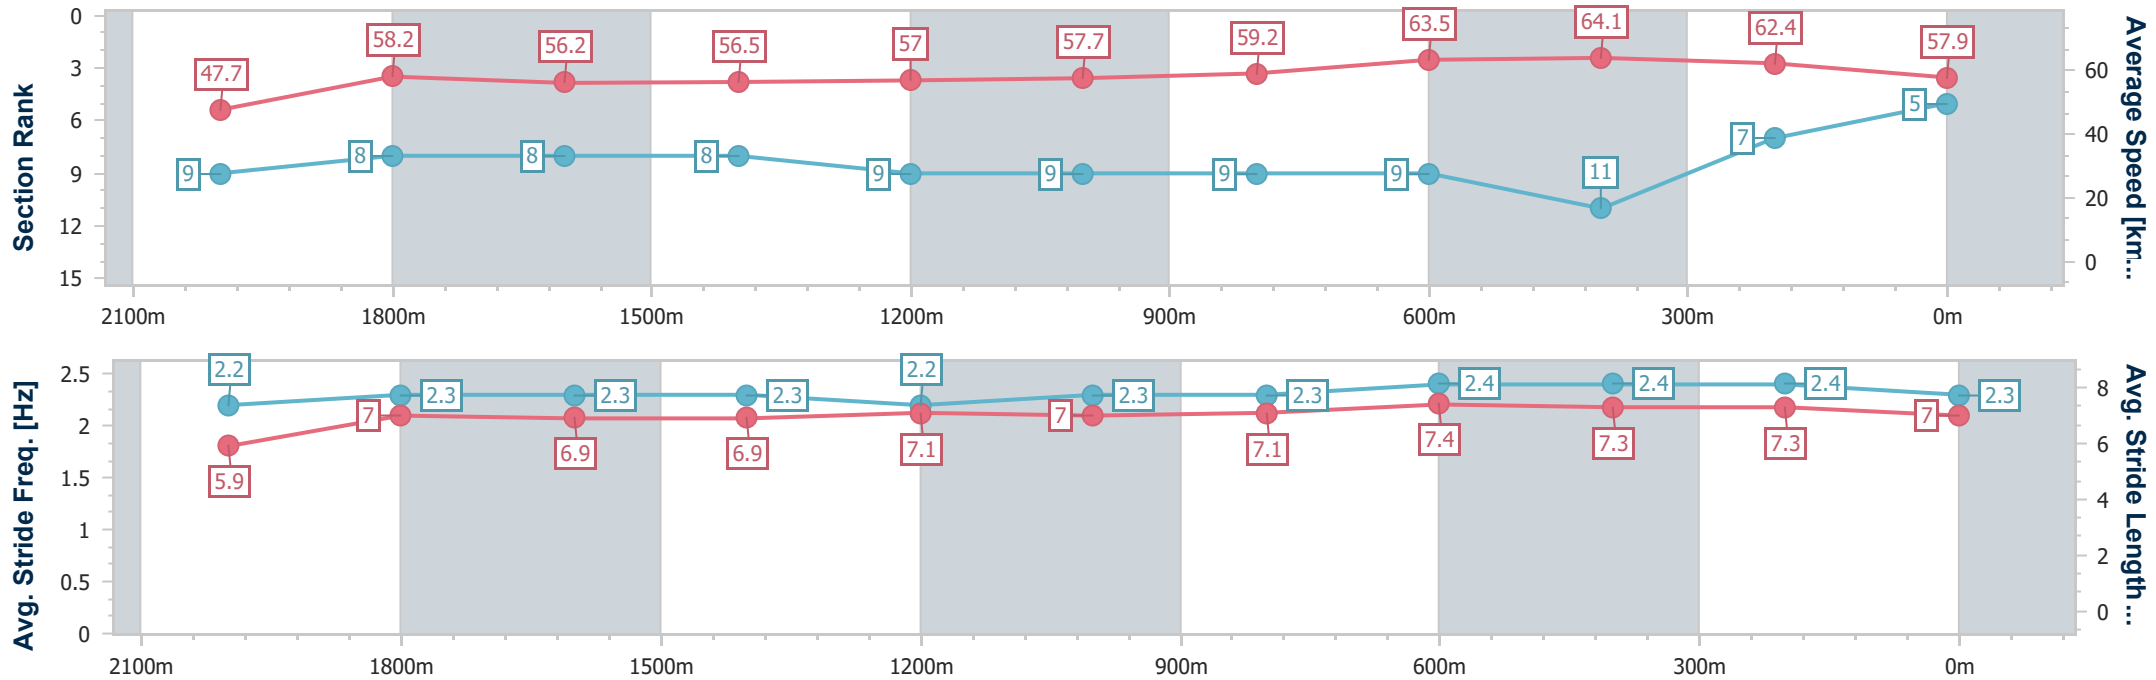

Eagle Farm QLD Professional

Race 6: SKY RACING THE Q22 - 2200m

10 June 2023 - 14:39

Track Rating: Good 4, Weather: Fine, Rail Position: +4m Entire Course

BRISBANE RACING CLUB

Section	Overall	2000m	1800m	1600m	1400m	1200m	1000m	800m	600m	400m	200m
Section Times	2:17.59 [5] (0:15.08)	2:02.51 [9] (0:12.28)	1:50.23 [8] (0:12.84)	1:37.39 [8] (0:12.89)	1:24.50 [8] (0:12.68)	1:11.82 [9] (0:12.49)	0:59.33 [9] (0:12.35)	0:46.98 [9] (0:11.54)	0:35.44 [9] (0:11.45)	0:23.99 [11] (0:11.53)	0:12.46 [7] (0:12.46)
Average Speed [km/h]	47.7	58.2	56.2	56.5	57.0	57.7	59.2	63.5	64.1	62.4	57.9
Top Speed [km/h]	59.4	59.4	58.0	57.1	58.3	58.9	61.4	64.9	64.8	65.4	59.9
Avg. Dist. to Rail [m]	0.8	1.6	0.9	3.0	3.3	3.4	3.2	3.7	4.0	5.4	4.8
Avg. Stride Freq. [Hz]	2.2	2.3	2.3	2.3	2.2	2.3	2.3	2.4	2.4	2.4	2.3
Avg. Stride Length [m]	5.9	7.0	6.9	6.9	7.1	7.0	7.1	7.4	7.3	7.3	7.0