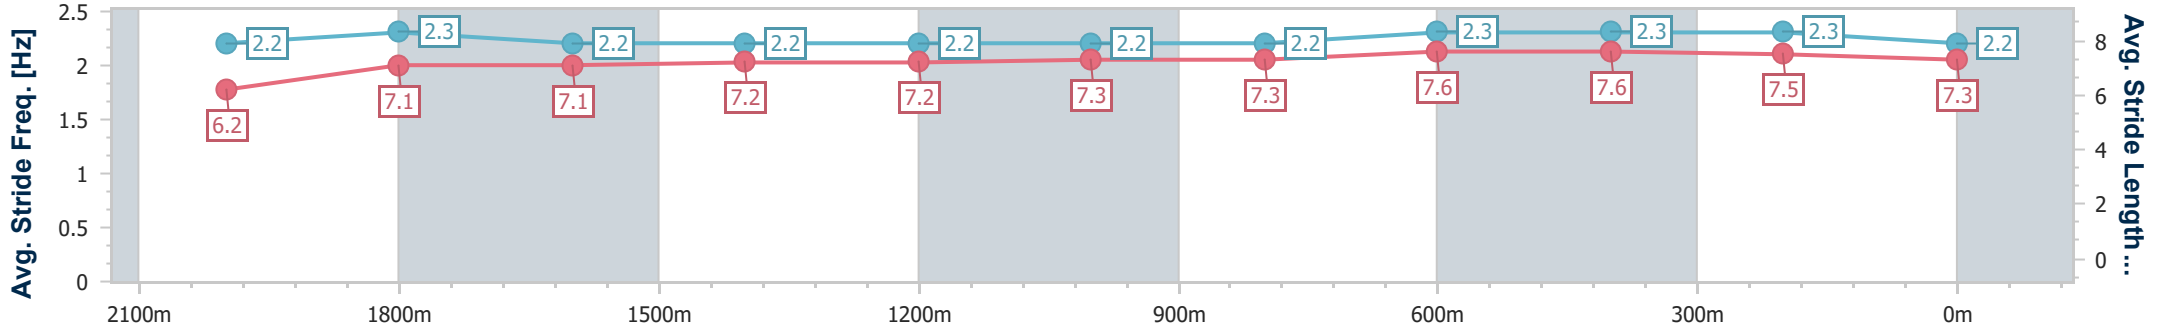

Eagle Farm QLD Professional

Race 6: SKY RACING THE Q22 - 2200m

10 June 2023 - 14:39

Track Rating: Good 4, Weather: Fine, Rail Position: +4m Entire Course

BRISBANE RACING CLUB

Section	Overall	2000m	1800m	1600m	1400m	1200m	1000m	800m	600m	400m	200m
Section Times	2:17.22 [3] (0:14.91)	2:02.31 [7] (0:12.41)	1:49.90 [7] (0:12.78)	1:37.12 [7] (0:12.78)	1:24.34 [7] (0:12.68)	1:11.66 [7] (0:12.49)	0:59.17 [7] (0:12.33)	0:46.84 [7] (0:11.56)	0:35.28 [7] (0:11.49)	0:23.79 [6] (0:11.56)	0:12.23 [4] (0:12.23)
Average Speed [km/h]	48.3	57.9	57.1	56.9	56.9	57.6	59.1	63.2	63.7	62.3	59.1
Top Speed [km/h]	59.0	59.7	58.6	58.3	58.1	58.4	62.5	64.7	65.3	63.7	61.0
Avg. Dist. to Rail [m]	0.9	0.8	2.4	2.6	1.8	2.5	2.5	3.3	3.2	5.7	4.3
Avg. Stride Freq. [Hz]	2.2	2.3	2.2	2.2	2.2	2.2	2.2	2.3	2.3	2.3	2.2
Avg. Stride Length [m]	6.2	7.1	7.1	7.2	7.2	7.3	7.3	7.6	7.6	7.5	7.3