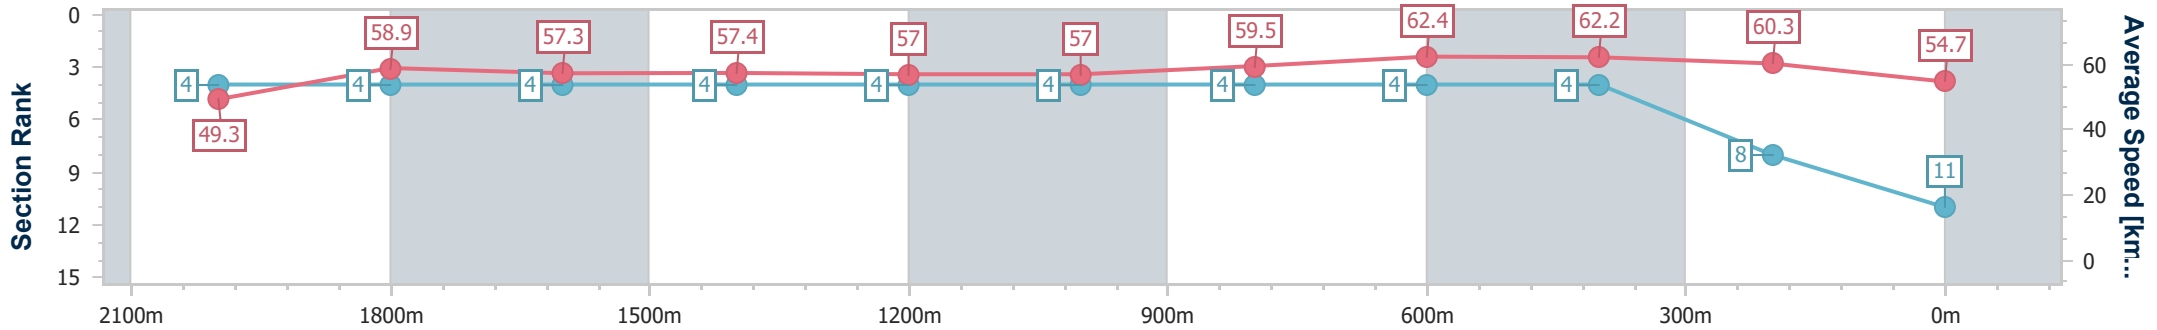

- [] Ranking at each section and finish
- .-.- No data available at this section
- NA No data available

Horse/Jockey Name	No Compromise
Final Rank	11
Fastest Section Time (Section)	0:11.70 (600m)
Top Speed [km/h] (Section)	63.2 (800m)
Race State	Finished

Eagle Farm QLD Professional

Race 6: SKY RACING THE Q22 - 2200m

10 June 2023 - 14:39

Track Rating: Good 4, Weather: Fine, Rail Position: +4m Entire Course

BRISBANE RACING CLUB

Section	Overall	2000m	1800m	1600m	1400m	1200m	1000m	800m	600m	400m	200m
Section Times	2:18.37 [11] (0:14.63)	2:03.74 [4] (0:12.19)	1:51.55 [4] (0:12.63)	1:38.92 [4] (0:12.70)	1:26.22 [4] (0:12.64)	1:13.58 [4] (0:12.63)	1:00.95 [4] (0:12.33)	0:48.62 [4] (0:11.78)	0:36.84 [4] (0:11.70)	0:25.14 [4] (0:11.95)	0:13.19 [8] (0:13.19)
Average Speed [km/h]	49.3	58.9	57.3	57.4	57.0	57.0	59.5	62.4	62.2	60.3	54.7
Top Speed [km/h]	61.5	60.8	58.2	58.0	57.5	58.0	62.1	63.2	62.9	62.2	58.7
Avg. Dist. to Rail [m]	4.0	0.7	1.2	2.9	2.5	2.4	3.5	4.4	2.3	2.6	1.4
Avg. Stride Freq. [Hz]	2.3	2.3	2.3	2.2	2.2	2.2	2.3	2.3	2.4	2.4	2.3
Avg. Stride Length [m]	6.0	7.1	7.1	7.1	7.2	7.2	7.3	7.4	7.1	7.1	6.7

- [] Ranking at each section and finish
- .-.- No data available at this section
- NA No data available

Horse/Jockey Name	Lion's Roar
Final Rank	12
Fastest Section Time (Section)	0:11.80 (800m)
Top Speed [km/h] (Section)	63.0 (800m)
Race State	Finished