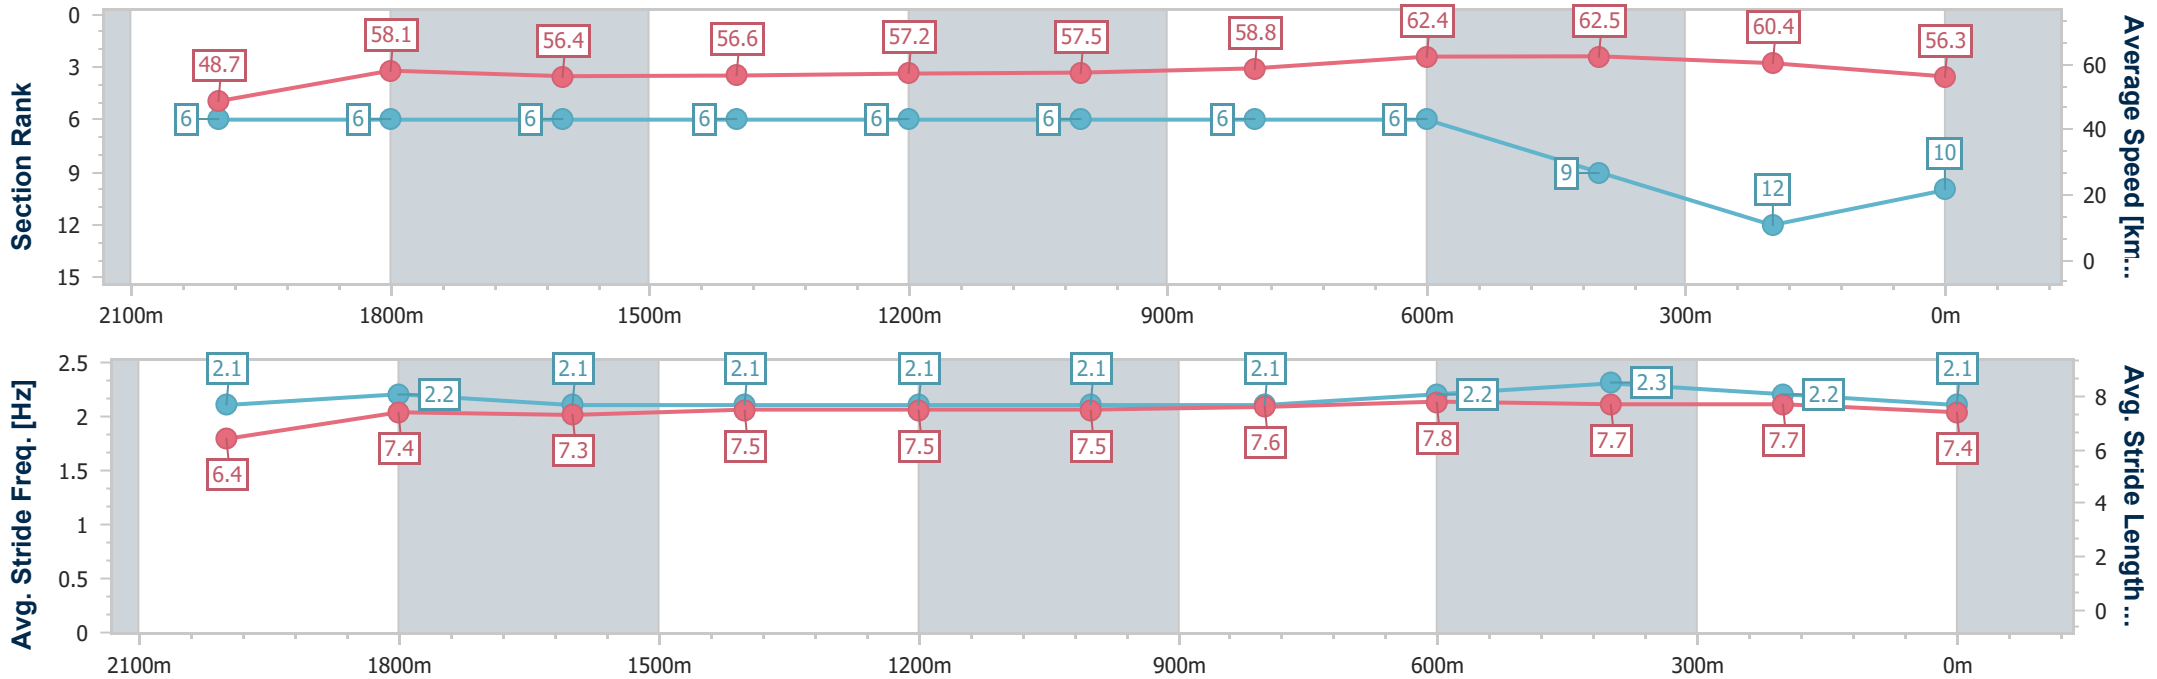

- [] Ranking at each section and finish
- .-.- No data available at this section
- NA No data available

Horse/Jockey Name	Young Werther
Final Rank	10
Fastest Section Time (Section)	0:11.59 (800m)
Top Speed [km/h] (Section)	63.6 (600m)
Race State	Finished

Eagle Farm QLD Professional

Race 6: SKY RACING THE Q22 - 2200m

10 June 2023 - 14:39

Track Rating: Good 4, Weather: Fine, Rail Position: +4m Entire Course

BRISBANE RACING CLUB

Section	Overall	2000m	1800m	1600m	1400m	1200m	1000m	800m	600m	400m	200m
Section Times	2:18.24 [10] (0:14.81)	2:03.43 [6] (0:12.39)	1:51.04 [6] (0:12.81)	1:38.23 [6] (0:12.78)	1:25.45 [6] (0:12.61)	1:12.84 [6] (0:12.54)	1:00.30 [6] (0:12.36)	0:47.94 [6] (0:11.59)	0:36.35 [6] (0:11.60)	0:24.75 [9] (0:11.91)	0:12.84 [12] (0:12.84)
Average Speed [km/h]	48.7	58.1	56.4	56.6	57.2	57.5	58.8	62.4	62.5	60.4	56.3
Top Speed [km/h]	59.8	60.3	57.6	58.0	58.1	58.1	61.1	63.1	63.6	62.4	60.1
Avg. Dist. to Rail [m]	0.6	0.6	0.8	1.2	1.8	2.5	1.8	1.5	1.3	4.9	5.5
Avg. Stride Freq. [Hz]	2.1	2.2	2.1	2.1	2.1	2.1	2.1	2.2	2.3	2.2	2.1
Avg. Stride Length [m]	6.4	7.4	7.3	7.5	7.5	7.5	7.6	7.8	7.7	7.7	7.4

- [] Ranking at each section and finish
- .-.- No data available at this section
- NA No data available

Horse/Jockey Name	No Compromise
Final Rank	11
Fastest Section Time (Section)	0:11.70 (600m)
Top Speed [km/h] (Section)	63.2 (800m)
Race State	Finished