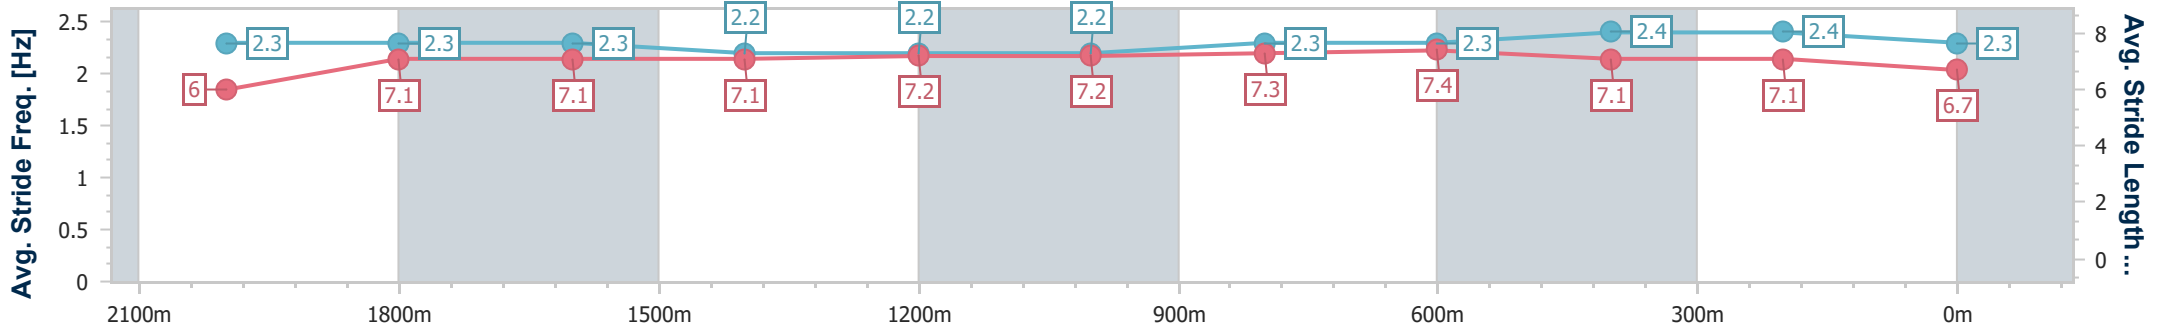

- [] Ranking at each section and finish
- .-.- No data available at this section
- NA No data available

Horse/Jockey Name	No Compromise
Final Rank	11
Fastest Section Time (Section)	0:11.70 (600m)
Top Speed [km/h] (Section)	63.2 (800m)
Race State	Finished

Eagle Farm QLD Professional

Race 6: SKY RACING THE Q22 - 2200m

10 June 2023 - 14:39

Track Rating: Good 4, Weather: Fine, Rail Position: +4m Entire Course

BRISBANE RACING CLUB

Section	Overall	2000m	1800m	1600m	1400m	1200m	1000m	800m	600m	400m	200m
Section Times	2:18.37 [11] (0:14.63)	2:03.74 [4] (0:12.19)	1:51.55 [4] (0:12.63)	1:38.92 [4] (0:12.70)	1:26.22 [4] (0:12.64)	1:13.58 [4] (0:12.63)	1:00.95 [4] (0:12.33)	0:48.62 [4] (0:11.78)	0:36.84 [4] (0:11.70)	0:25.14 [4] (0:11.95)	0:13.19 [8] (0:13.19)
Average Speed [km/h]	49.3	58.9	57.3	57.4	57.0	57.0	59.5	62.4	62.2	60.3	54.7
Top Speed [km/h]	61.5	60.8	58.2	58.0	57.5	58.0	62.1	63.2	62.9	62.2	58.7
Avg. Dist. to Rail [m]	4.0	0.7	1.2	2.9	2.5	2.4	3.5	4.4	2.3	2.6	1.4
Avg. Stride Freq. [Hz]	2.3	2.3	2.3	2.2	2.2	2.2	2.3	2.3	2.4	2.4	2.3
Avg. Stride Length [m]	6.0	7.1	7.1	7.1	7.2	7.2	7.3	7.4	7.1	7.1	6.7