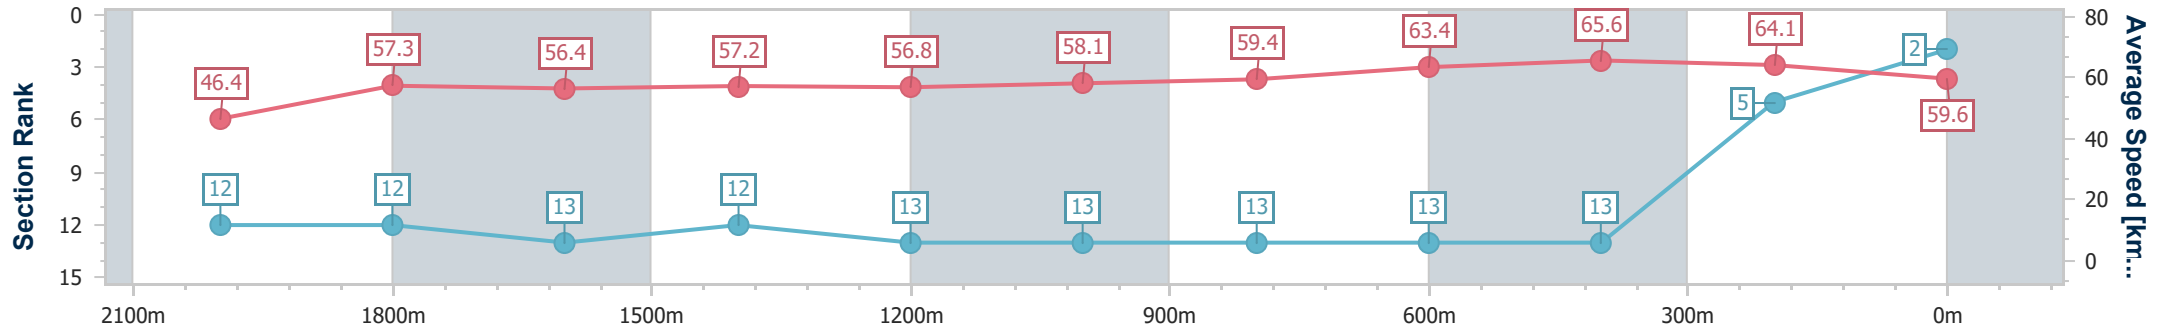

Eagle Farm QLD Professional

Race 6: SKY RACING THE Q22 - 2200m

10 June 2023 - 14:39

Track Rating: Good 4, Weather: Fine, Rail Position: +4m Entire Course

BRISBANE RACING CLUB

Section	Overall	2000m	1800m	1600m	1400m	1200m	1000m	800m	600m	400m	200m
Section Times	2:17.16 [2] (0:15.55)	2:01.61 [12] (0:12.56)	1:49.05 [12] (0:12.87)	1:36.18 [13] (0:12.67)	1:23.51 [12] (0:12.73)	1:10.78 [13] (0:12.42)	0:58.36 [13] (0:12.30)	0:46.06 [13] (0:11.50)	0:34.56 [13] (0:11.20)	0:23.36 [13] (0:11.22)	0:12.14 [5] (0:12.14)
Average Speed [km/h]	46.4	57.3	56.4	57.2	56.8	58.1	59.4	63.4	65.6	64.1	59.6
Top Speed [km/h]	58.3	58.2	57.9	58.2	57.9	59.3	61.5	66.0	67.1	67.4	61.7
Avg. Dist. to Rail [m]	5.4	0.6	1.5	2.5	2.8	3.2	3.1	2.8	4.3	9.3	6.7
Avg. Stride Freq. [Hz]	2.2	2.2	2.2	2.2	2.2	2.2	2.2	2.3	2.5	2.5	2.4
Avg. Stride Length [m]	5.8	7.1	7.1	7.2	7.1	6.9	7.1	7.5	7.3	7.2	7.0