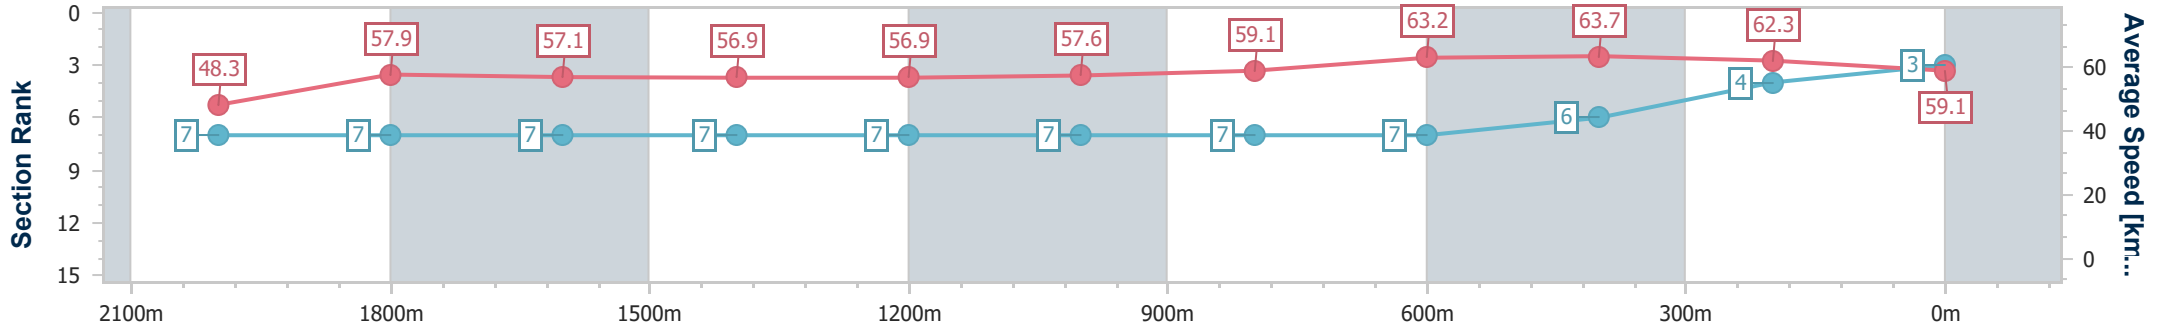

Eagle Farm QLD Professional

Race 6: SKY RACING THE Q22 - 2200m

10 June 2023 - 14:39

Track Rating: Good 4, Weather: Fine, Rail Position: +4m Entire Course

BRISBANE RACING CLUB

Section	Overall	2000m	1800m	1600m	1400m	1200m	1000m	800m	600m	400m	200m
Section Times	2:17.22 [3] (0:14.91)	2:02.31 [7] (0:12.41)	1:49.90 [7] (0:12.78)	1:37.12 [7] (0:12.78)	1:24.34 [7] (0:12.68)	1:11.66 [7] (0:12.49)	0:59.17 [7] (0:12.33)	0:46.84 [7] (0:11.56)	0:35.28 [7] (0:11.49)	0:23.79 [6] (0:11.56)	0:12.23 [4] (0:12.23)
Average Speed [km/h]	48.3	57.9	57.1	56.9	56.9	57.6	59.1	63.2	63.7	62.3	59.1
Top Speed [km/h]	59.0	59.7	58.6	58.3	58.1	58.4	62.5	64.7	65.3	63.7	61.0
Avg. Dist. to Rail [m]	0.9	0.8	2.4	2.6	1.8	2.5	2.5	3.3	3.2	5.7	4.3
Avg. Stride Freq. [Hz]	2.2	2.3	2.2	2.2	2.2	2.2	2.2	2.3	2.3	2.3	2.2
Avg. Stride Length [m]	6.2	7.1	7.1	7.2	7.2	7.3	7.3	7.6	7.6	7.5	7.3