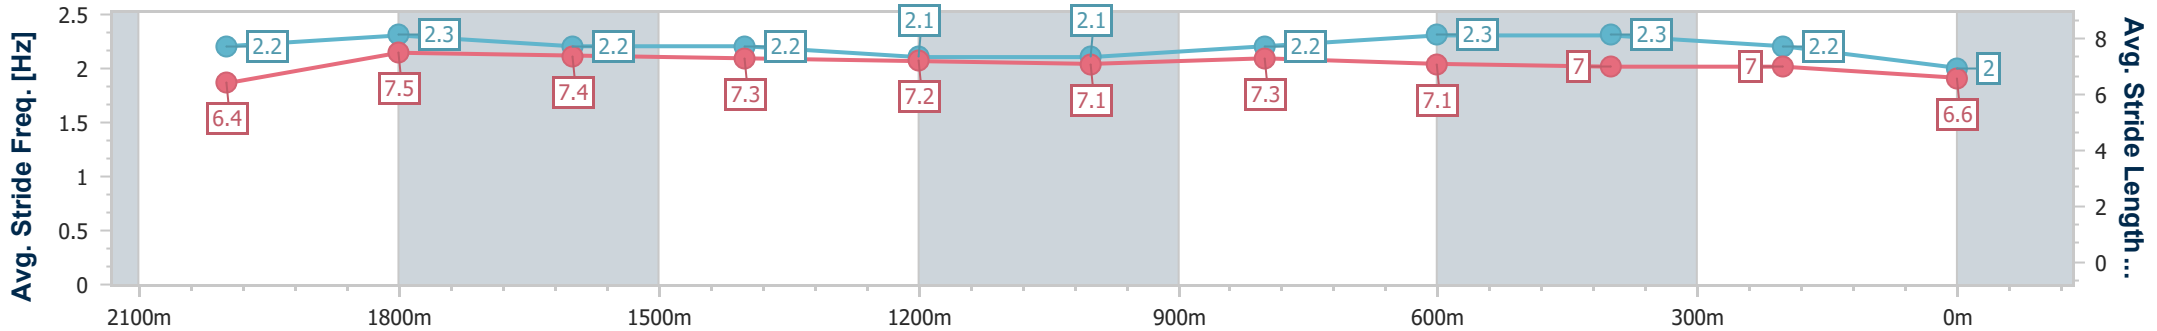

Eagle Farm QLD Professional

Race 6: SKY RACING THE Q22 - 2200m

10 June 2023 - 14:39

Track Rating: Good 4, Weather: Fine, Rail Position: +4m Entire Course

BRISBANE RACING CLUB

Section	Overall	2000m	1800m	1600m	1400m	1200m	1000m	800m	600m	400m	200m
Section Times	2:20.75 [14] (0:14.55)	2:06.20 [3] (0:11.83)	1:54.37 [2] (0:12.53)	1:41.84 [2] (0:12.64)	1:29.20 [2] (0:12.56)	1:16.64 [2] (0:12.65)	1:03.99 [2] (0:12.10)	0:51.89 [2] (0:11.84)	0:40.05 [2] (0:12.23)	0:27.82 [2] (0:12.87)	0:14.95 [14] (0:14.95)
Average Speed [km/h]	49.7	61.2	58.0	57.4	57.4	57.1	60.3	61.5	59.2	56.1	48.3
Top Speed [km/h]	62.9	62.6	59.8	58.1	58.4	57.9	62.5	62.0	60.5	58.3	53.2
Avg. Dist. to Rail [m]	8.3	0.9	1.7	2.5	2.6	3.3	2.9	2.4	1.5	2.3	1.9
Avg. Stride Freq. [Hz]	2.2	2.3	2.2	2.2	2.1	2.1	2.2	2.3	2.3	2.2	2.0
Avg. Stride Length [m]	6.4	7.5	7.4	7.3	7.2	7.1	7.3	7.1	7.0	7.0	6.6

- [] Ranking at each section and finish
- .-.- No data available at this section
- NA No data available