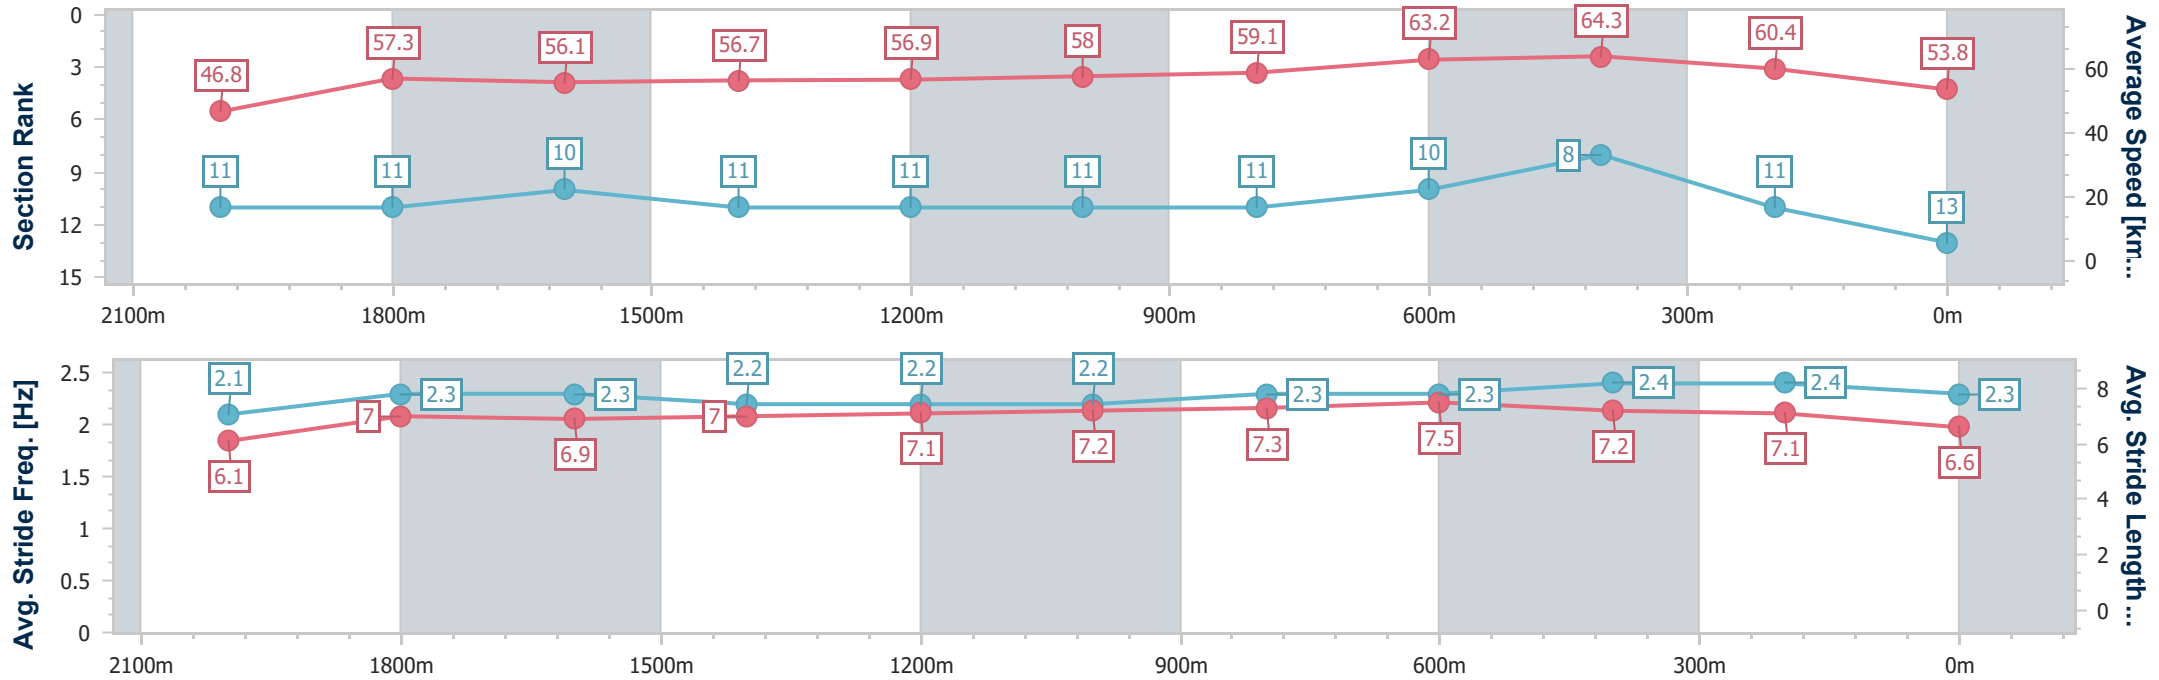

- [] Ranking at each section and finish
- .-.- No data available at this section
- NA No data available

Horse/Jockey Name	Media Award
Final Rank	13
Fastest Section Time (Section)	0:11.19 (600m)
Top Speed [km/h] (Section)	65.3 (800m)
Race State	Finished

Eagle Farm QLD Professional

Race 6: SKY RACING THE Q22 - 2200m

10 June 2023 - 14:39

Track Rating: Good 4, Weather: Fine, Rail Position: +4m Entire Course

BRISBANE RACING CLUB

Section	Overall	2000m	1800m	1600m	1400m	1200m	1000m	800m	600m	400m	200m
Section Times	2:18.80 [13] (0:15.37)	2:03.43 [11] (0:12.42)	1:51.01 [11] (0:12.82)	1:38.19 [10] (0:12.79)	1:25.40 [11] (0:12.68)	1:12.72 [11] (0:12.42)	1:00.30 [11] (0:12.31)	0:47.99 [11] (0:11.47)	0:36.52 [10] (0:11.19)	0:25.33 [8] (0:11.93)	0:13.40 [11] (0:13.40)
Average Speed [km/h]	46.8	57.3	56.1	56.7	56.9	58.0	59.1	63.2	64.3	60.4	53.8
Top Speed [km/h]	60.1	58.6	58.4	57.4	58.0	59.1	60.7	65.3	65.3	64.1	57.3
Avg. Dist. to Rail [m]	2.2	2.3	0.7	1.9	2.1	2.4	1.9	1.4	0.4	0.8	0.6
Avg. Stride Freq. [Hz]	2.1	2.3	2.3	2.2	2.2	2.2	2.3	2.3	2.4	2.4	2.3
Avg. Stride Length [m]	6.1	7.0	6.9	7.0	7.1	7.2	7.3	7.5	7.2	7.1	6.6

- [] Ranking at each section and finish
- .-.- No data available at this section
- NA No data available

Horse/Jockey Name	Kolding
Final Rank	14
Fastest Section Time (Section)	0:11.83 (2000m)
Top Speed [km/h] (Section)	62.9 (Overall)
Race State	Finished