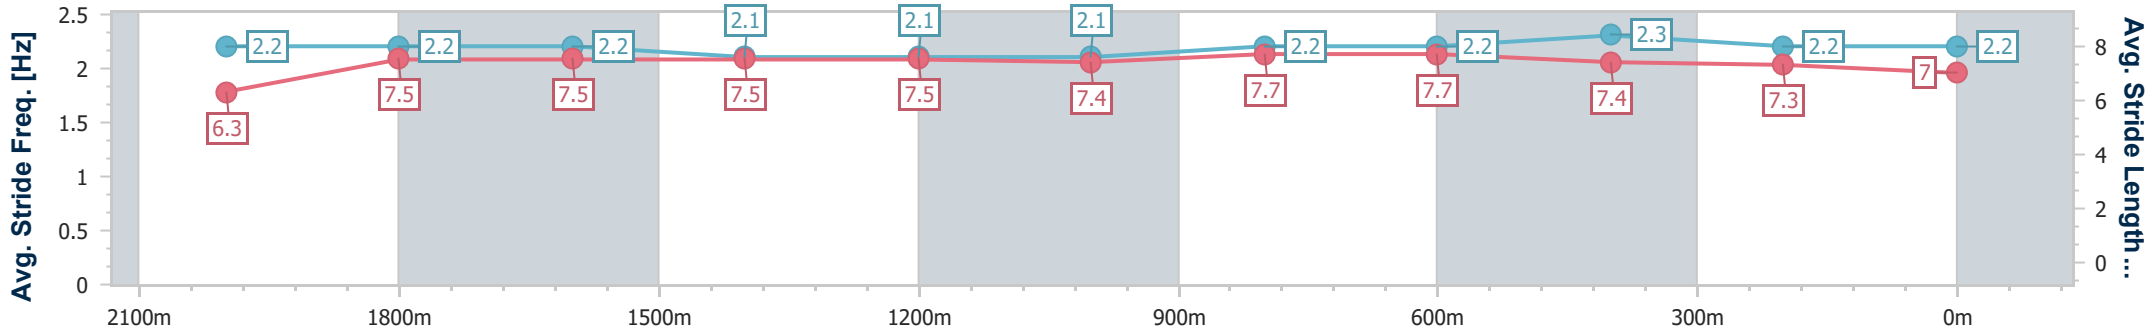

Eagle Farm QLD Professional

Race 6: SKY RACING THE Q22 - 2200m

10 June 2023 - 14:39

Track Rating: Good 4, Weather: Fine, Rail Position: +4m Entire Course

BRISBANE RACING CLUB

Section	Overall	2000m	1800m	1600m	1400m	1200m	1000m	800m	600m	400m	200m
Section Times	2:17.84 [9] (0:14.40)	2:03.44 [1] (0:11.96)	1:51.48 [1] (0:12.37)	1:39.11 [1] (0:12.75)	1:26.36 [1] (0:12.51)	1:13.85 [1] (0:12.58)	1:01.27 [1] (0:12.18)	0:49.09 [1] (0:11.81)	0:37.28 [1] (0:11.98)	0:25.30 [1] (0:12.34)	0:12.96 [2] (0:12.96)
Average Speed [km/h]	50.1	59.8	58.7	57.3	57.8	57.4	60.1	61.6	60.5	58.4	55.8
Top Speed [km/h]	62.5	62.3	60.3	57.7	58.4	57.8	61.5	62.4	61.4	59.6	56.9
Avg. Dist. to Rail [m]	2.2	1.1	1.5	4.8	4.5	3.8	3.2	2.5	1.5	2.4	2.6
Avg. Stride Freq. [Hz]	2.2	2.2	2.2	2.1	2.1	2.1	2.2	2.2	2.3	2.2	2.2
Avg. Stride Length [m]	6.3	7.5	7.5	7.5	7.5	7.4	7.7	7.7	7.4	7.3	7.0

- [] Ranking at each section and finish
- .-.- No data available at this section
- NA No data available

Horse/Jockey Name	Young Werther
Final Rank	10
Fastest Section Time (Section)	0:11.59 (800m)
Top Speed [km/h] (Section)	63.6 (600m)
Race State	Finished