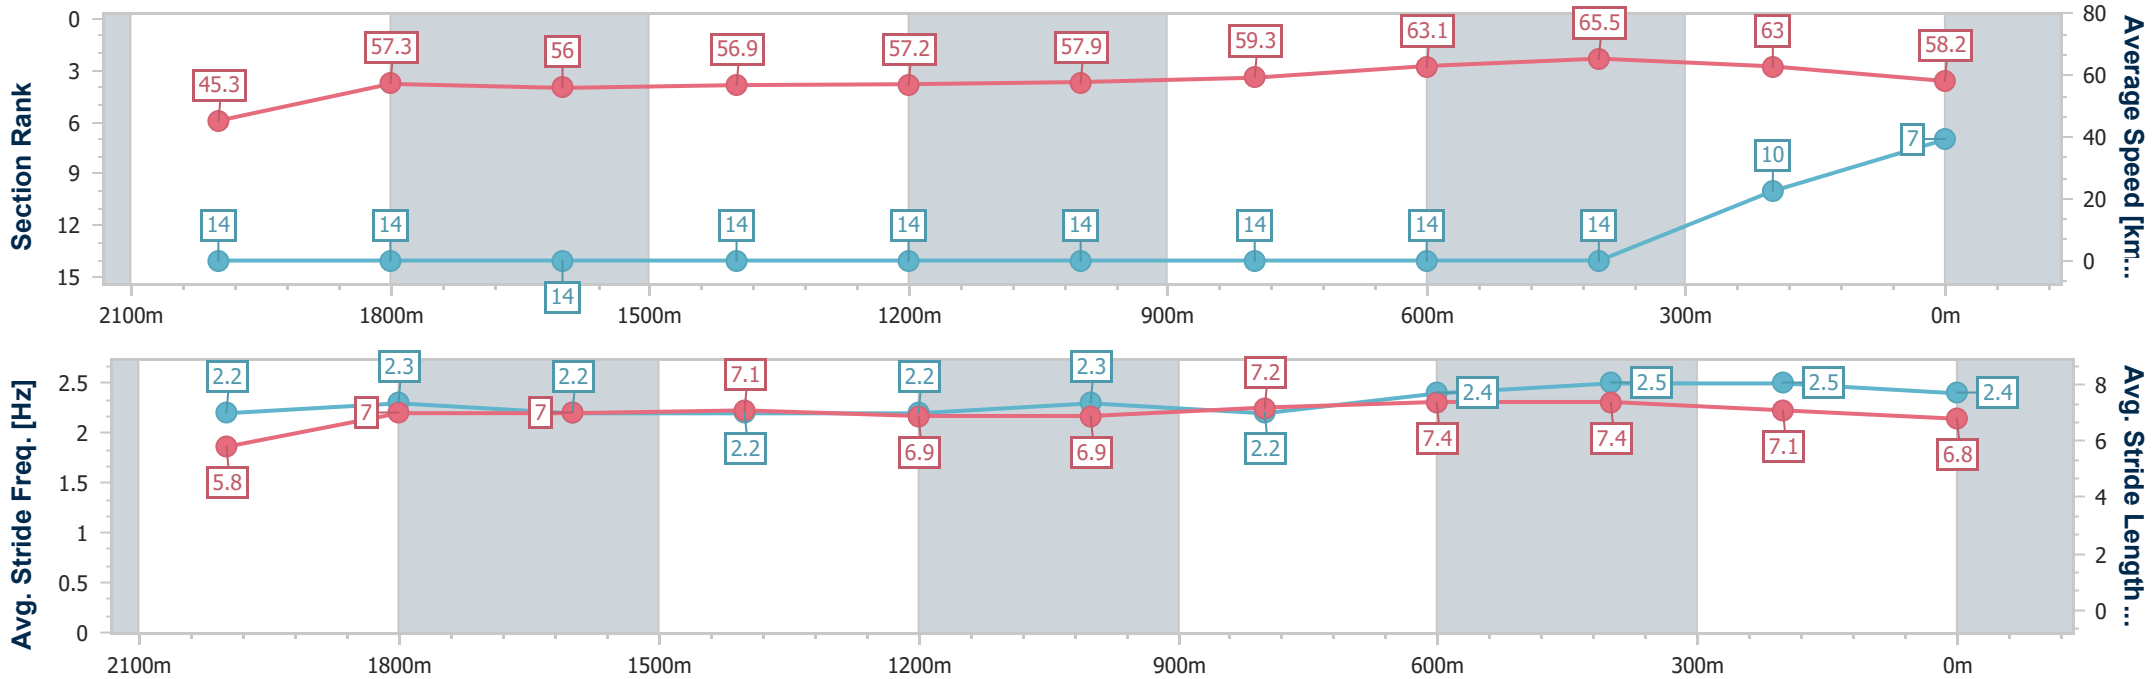

- [] Ranking at each section and finish
- .-.- No data available at this section
- NA No data available

Horse/Jockey Name	Fame
Final Rank	7
Fastest Section Time (Section)	0:11.03 (600m)
Top Speed [km/h] (Section)	66.0 (600m)
Race State	Finished

Eagle Farm QLD Professional

Race 6: SKY RACING THE Q22 - 2200m

10 June 2023 - 14:39

Track Rating: Good 4, Weather: Fine, Rail Position: +4m Entire Course

BRISBANE RACING CLUB

Section	Overall	2000m	1800m	1600m	1400m	1200m	1000m	800m	600m	400m	200m
Section Times	2:17.76 [7] (0:15.93)	2:01.83 [14] (0:12.46)	1:49.37 [14] (0:12.85)	1:36.52 [14] (0:12.74)	1:23.78 [14] (0:12.61)	1:11.17 [14] (0:12.46)	0:58.71 [14] (0:12.32)	0:46.39 [14] (0:11.50)	0:34.89 [14] (0:11.03)	0:23.86 [14] (0:11.44)	0:12.42 [10] (0:12.42)
Average Speed [km/h]	45.3	57.3	56.0	56.9	57.2	57.9	59.3	63.1	65.5	63.0	58.2
Top Speed [km/h]	57.0	58.0	58.1	58.1	58.5	59.4	61.8	65.9	66.0	64.8	61.5
Avg. Dist. to Rail [m]	6.3	1.5	0.6	2.0	2.6	3.2	2.9	1.9	0.9	5.1	6.1
Avg. Stride Freq. [Hz]	2.2	2.3	2.2	2.2	2.2	2.3	2.2	2.4	2.5	2.5	2.4
Avg. Stride Length [m]	5.8	7.0	7.0	7.1	6.9	6.9	7.2	7.4	7.4	7.1	6.8

- [] Ranking at each section and finish
- .-.- No data available at this section
- NA No data available

Horse/Jockey Name	Bankers Choice
Final Rank	8
Fastest Section Time (Section)	0:11.41 (600m)
Top Speed [km/h] (Section)	65.7 (600m)
Race State	Finished