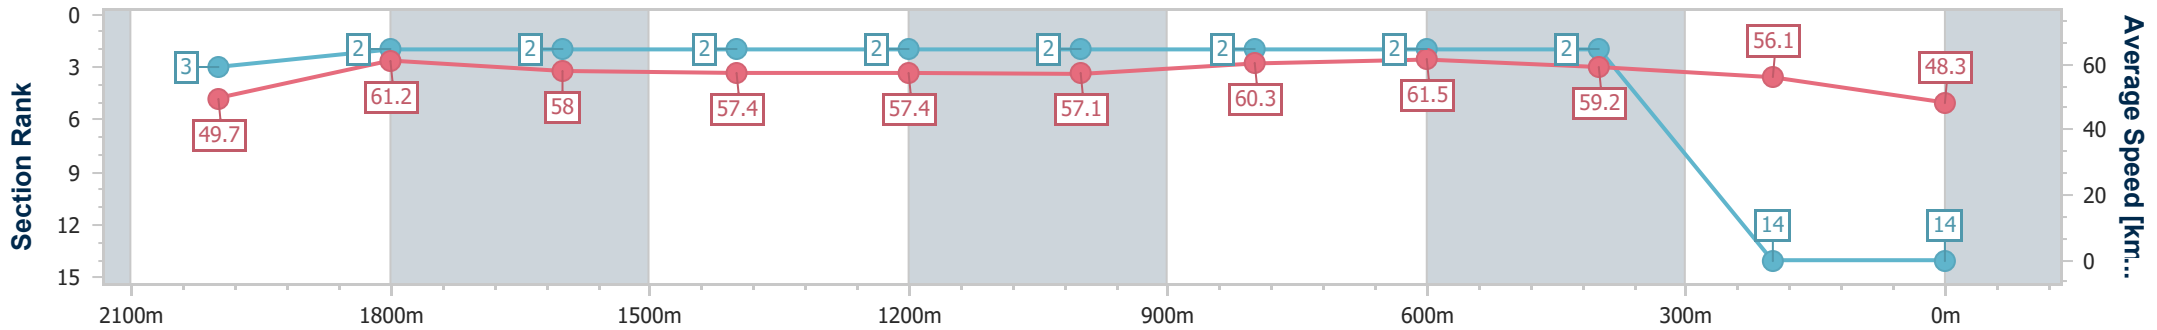

- [] Ranking at each section and finish
- .-.- No data available at this section
- NA No data available

Horse/Jockey Name	Kolding
Final Rank	14
Fastest Section Time (Section)	0:11.83 (2000m)
Top Speed [km/h] (Section)	62.9 (Overall)
Race State	Finished

Eagle Farm QLD Professional

Race 6: SKY RACING THE Q22 - 2200m

10 June 2023 - 14:39

Track Rating: Good 4, Weather: Fine, Rail Position: +4m Entire Course

BRISBANE RACING CLUB

Section	Overall	2000m	1800m	1600m	1400m	1200m	1000m	800m	600m	400m	200m
Section Times	2:20.75 [14] (0:14.55)	2:06.20 [3] (0:11.83)	1:54.37 [2] (0:12.53)	1:41.84 [2] (0:12.64)	1:29.20 [2] (0:12.56)	1:16.64 [2] (0:12.65)	1:03.99 [2] (0:12.10)	0:51.89 [2] (0:11.84)	0:40.05 [2] (0:12.23)	0:27.82 [2] (0:12.87)	0:14.95 [14] (0:14.95)
Average Speed [km/h]	49.7	61.2	58.0	57.4	57.4	57.1	60.3	61.5	59.2	56.1	48.3
Top Speed [km/h]	62.9	62.6	59.8	58.1	58.4	57.9	62.5	62.0	60.5	58.3	53.2
Avg. Dist. to Rail [m]	8.3	0.9	1.7	2.5	2.6	3.3	2.9	2.4	1.5	2.3	1.9
Avg. Stride Freq. [Hz]	2.2	2.3	2.2	2.2	2.1	2.1	2.2	2.3	2.3	2.2	2.0
Avg. Stride Length [m]	6.4	7.5	7.4	7.3	7.2	7.1	7.3	7.1	7.0	7.0	6.6

- [] Ranking at each section and finish
- .-.- No data available at this section
- NA No data available