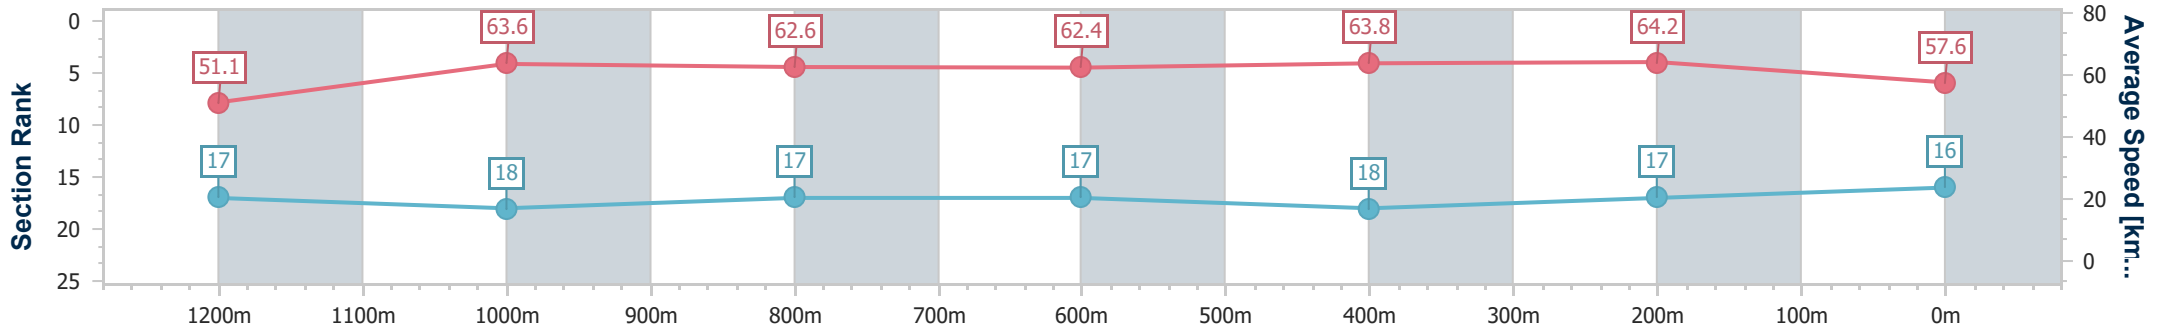

Eagle Farm QLD Professional

Race 8: THE STAR STRADBROKE HANDICAP - 1400m

10 June 2023 - 15:54

Track Rating: Good 4, Weather: Fine, Rail Position: +4m Entire Course

BRISBANE RACING CLUB

Section	Overall	1200m	1000m	800m	600m	400m	200m
Section Times	1:24.09 [16] (0:14.29)	1:09.80 [17] (0:11.34)	0:58.46 [18] (0:11.73)	0:46.73 [17] (0:11.63)	0:35.10 [17] (0:11.37)	0:23.73 [18] (0:11.22)	0:12.51 [17] (0:12.51)
Average Speed [km/h]	51.1	63.6	62.6	62.4	63.8	64.2	57.6
Top Speed [km/h]	63.3	64.5	64.1	63.8	66.4	66.4	61.7
Avg. Dist. to Rail [m]	23.3	6.4	3.6	2.1	1.5	8.2	9.4
Avg. Stride Freq. [Hz]	2.2	2.3	2.3	2.3	2.3	2.4	2.3
Avg. Stride Length [m]	6.4	7.6	7.6	7.5	7.6	7.4	7.1