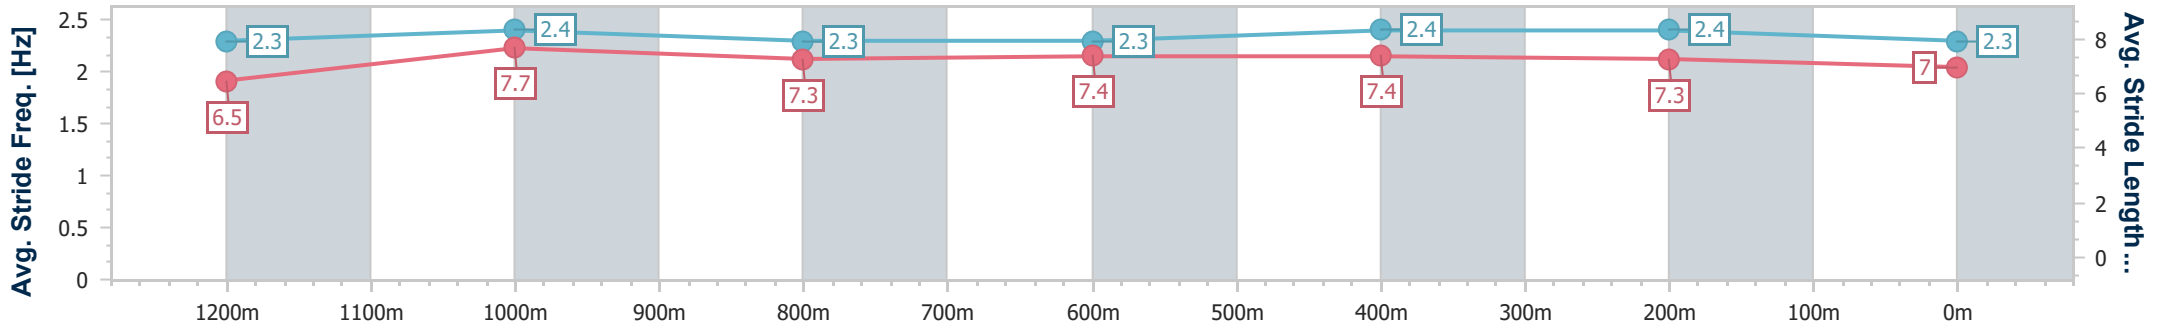

Eagle Farm QLD Professional

Race 8: THE STAR STRADBROKE HANDICAP - 1400m

10 June 2023 - 15:54

Track Rating: Good 4, Weather: Fine, Rail Position: +4m Entire Course

BRISBANE RACING CLUB

Section	Overall	1200m	1000m	800m	600m	400m	200m
Section Times	1:23.50 [13] (0:13.24)	1:10.26 [1] (0:10.95)	0:59.31 [1] (0:11.69)	0:47.62 [1] (0:11.94)	0:35.68 [1] (0:11.49)	0:24.19 [1] (0:11.54)	0:12.65 [5] (0:12.65)
Average Speed [km/h]	54.7	65.8	62.1	60.5	62.5	62.3	57.0
Top Speed [km/h]	66.5	66.5	64.4	61.1	64.0	64.3	59.5
Avg. Dist. to Rail [m]	12.3	1.2	1.7	0.8	0.5	0.3	0.2
Avg. Stride Freq. [Hz]	2.3	2.4	2.3	2.3	2.4	2.4	2.3
Avg. Stride Length [m]	6.5	7.7	7.3	7.4	7.4	7.3	7.0