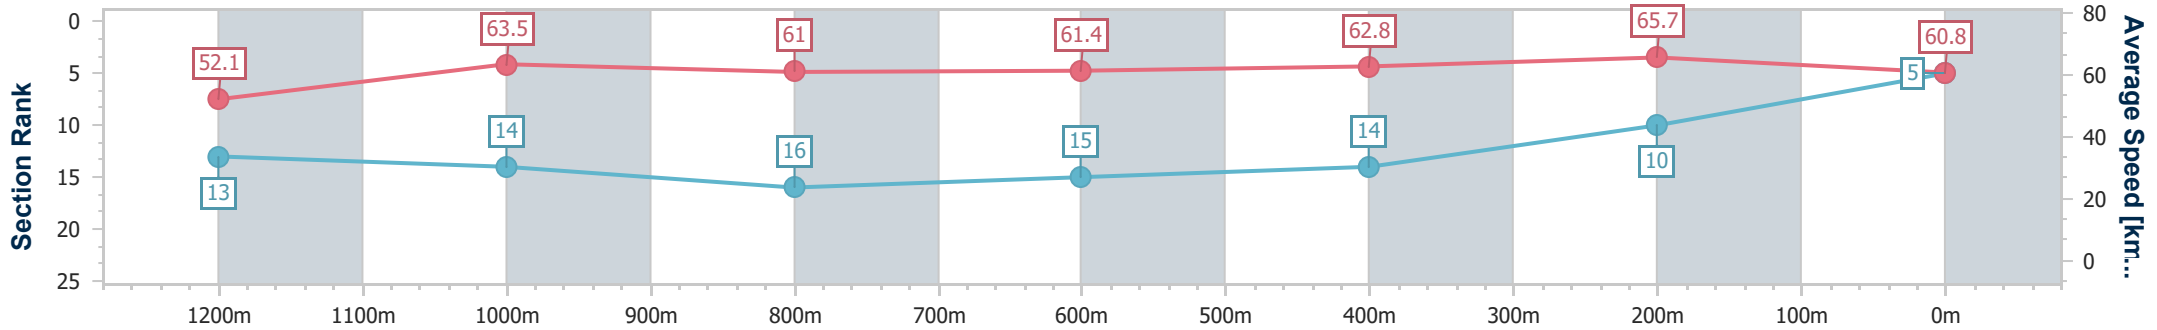

Eagle Farm QLD Professional

Race 8: THE STAR STRADBROKE HANDICAP - 1400m

10 June 2023 - 15:54

Track Rating: Good 4, Weather: Fine, Rail Position: +4m Entire Course

BRISBANE RACING CLUB

Section	Overall	1200m	1000m	800m	600m	400m	200m
Section Times	1:23.02 [5] (0:13.96)	1:09.06 [13] (0:11.34)	0:57.72 [14] (0:11.91)	0:45.81 [16] (0:11.66)	0:34.15 [15] (0:11.33)	0:22.82 [14] (0:10.97)	0:11.85 [10] (0:11.85)
Average Speed [km/h]	52.1	63.5	61.0	61.4	62.8	65.7	60.8
Top Speed [km/h]	65.9	65.5	62.0	62.9	66.7	66.6	63.9
Avg. Dist. to Rail [m]	16.4	2.8	1.6	0.9	2.3	1.7	0.3
Avg. Stride Freq. [Hz]	2.2	2.3	2.3	2.3	2.3	2.4	2.3
Avg. Stride Length [m]	6.3	7.6	7.4	7.5	7.6	7.5	7.3