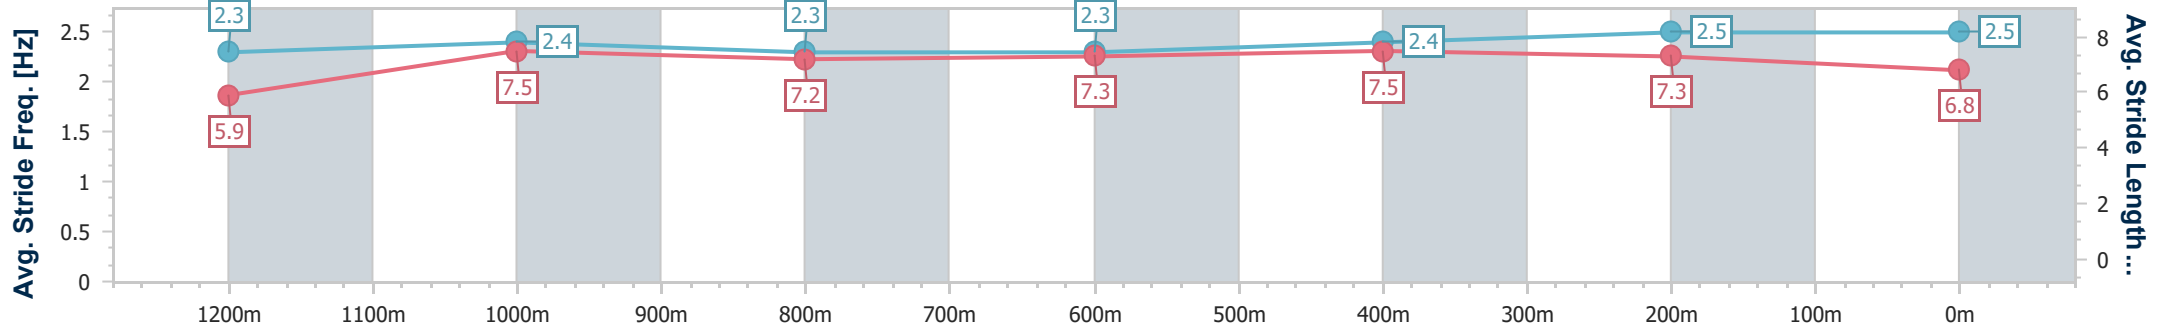

Eagle Farm QLD Professional

Race 8: THE STAR STRADBROKE HANDICAP - 1400m

10 June 2023 - 15:54

Track Rating: Good 4, Weather: Fine, Rail Position: +4m Entire Course

BRISBANE RACING CLUB

Section	Overall	1200m	1000m	800m	600m	400m	200m
Section Times	1:23.13 [7] (0:14.32)	1:08.81 [18] (0:11.20)	0:57.61 [17] (0:11.85)	0:45.76 [18] (0:11.63)	0:34.13 [18] (0:11.23)	0:22.90 [16] (0:11.04)	0:11.86 [13] (0:11.86)
Average Speed [km/h]	50.8	64.4	61.0	61.9	64.6	65.3	60.6
Top Speed [km/h]	66.6	66.8	62.3	63.8	65.6	66.8	63.9
Avg. Dist. to Rail [m]	19.2	2.8	1.0	0.9	1.5	7.9	8.6
Avg. Stride Freq. [Hz]	2.3	2.4	2.3	2.3	2.4	2.5	2.5
Avg. Stride Length [m]	5.9	7.5	7.2	7.3	7.5	7.3	6.8