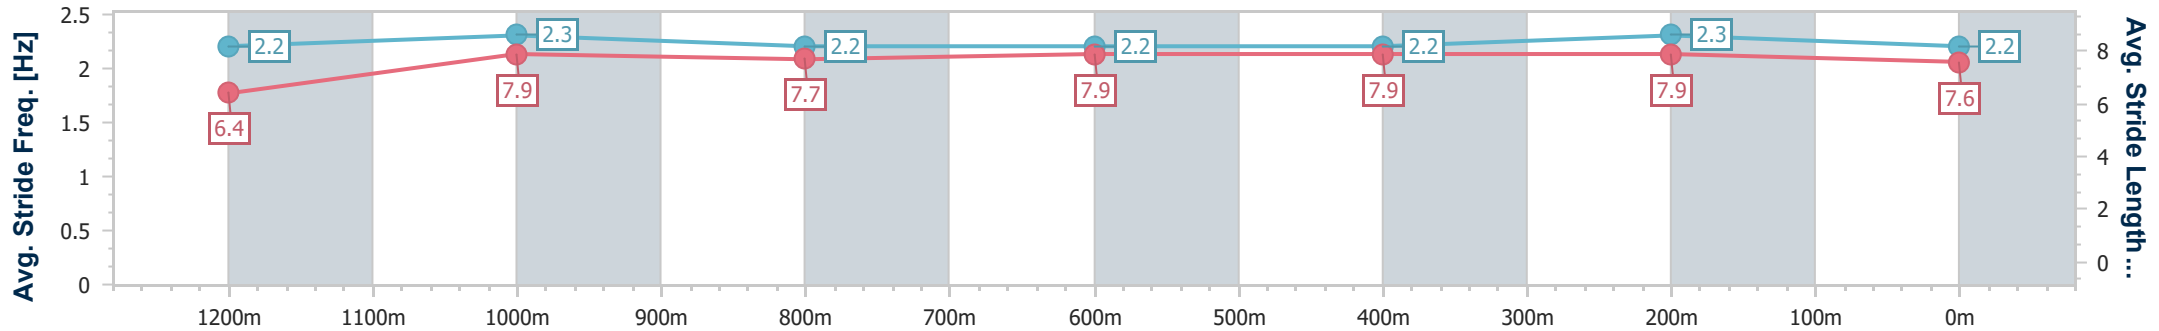

Eagle Farm QLD Professional

Race 8: THE STAR STRADBROKE HANDICAP - 1400m

10 June 2023 - 15:54

Track Rating: Good 4, Weather: Fine, Rail Position: +4m Entire Course

BRISBANE RACING CLUB

Section	Overall	1200m	1000m	800m	600m	400m	200m
Section Times	1:23.33 [10] (0:13.85)	1:09.48 [11] (0:11.26)	0:58.22 [11] (0:11.72)	0:46.50 [10] (0:11.69)	0:34.81 [9] (0:11.38)	0:23.43 [8] (0:11.15)	0:12.28 [9] (0:12.28)
Average Speed [km/h]	52.5	64.2	63.0	62.9	64.2	64.7	58.5
Top Speed [km/h]	65.6	65.4	64.1	63.7	65.6	66.0	62.4
Avg. Dist. to Rail [m]	19.1	5.0	4.9	4.8	3.3	5.7	5.9
Avg. Stride Freq. [Hz]	2.2	2.3	2.2	2.2	2.2	2.3	2.2
Avg. Stride Length [m]	6.4	7.9	7.7	7.9	7.9	7.9	7.6

- [] Ranking at each section and finish
- .-.- No data available at this section
- NA No data available

Horse/Jockey Name	Royal Merchant
Final Rank	11
Fastest Section Time (Section)	0:11.14 (400m)
Top Speed [km/h] (Section)	65.9 (400m)
Race State	Finished