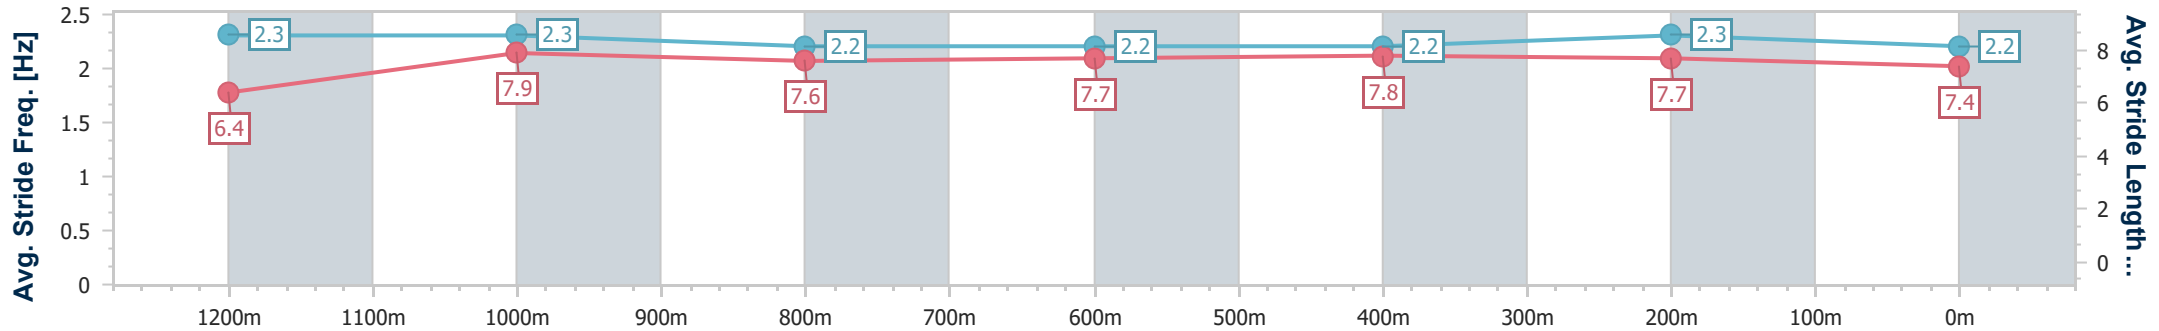

Eagle Farm QLD Professional

Race 8: THE STAR STRADBROKE HANDICAP - 1400m

10 June 2023 - 15:54

Track Rating: Good 4, Weather: Fine, Rail Position: +4m Entire Course

BRISBANE RACING CLUB

Section	Overall	1200m	1000m	800m	600m	400m	200m
Section Times	1:22.89 [3] (0:13.41)	1:09.48 [3] (0:11.09)	0:58.39 [4] (0:11.66)	0:46.73 [3] (0:11.89)	0:34.84 [3] (0:11.49)	0:23.35 [4] (0:11.16)	0:12.19 [4] (0:12.19)
Average Speed [km/h]	54.1	65.0	62.3	60.9	62.6	64.5	59.1
Top Speed [km/h]	66.6	66.5	63.2	62.1	65.3	66.0	62.0
Avg. Dist. to Rail [m]	13.2	2.4	2.1	1.1	0.3	0.5	1.2
Avg. Stride Freq. [Hz]	2.3	2.3	2.2	2.2	2.2	2.3	2.2
Avg. Stride Length [m]	6.4	7.9	7.6	7.7	7.8	7.7	7.4