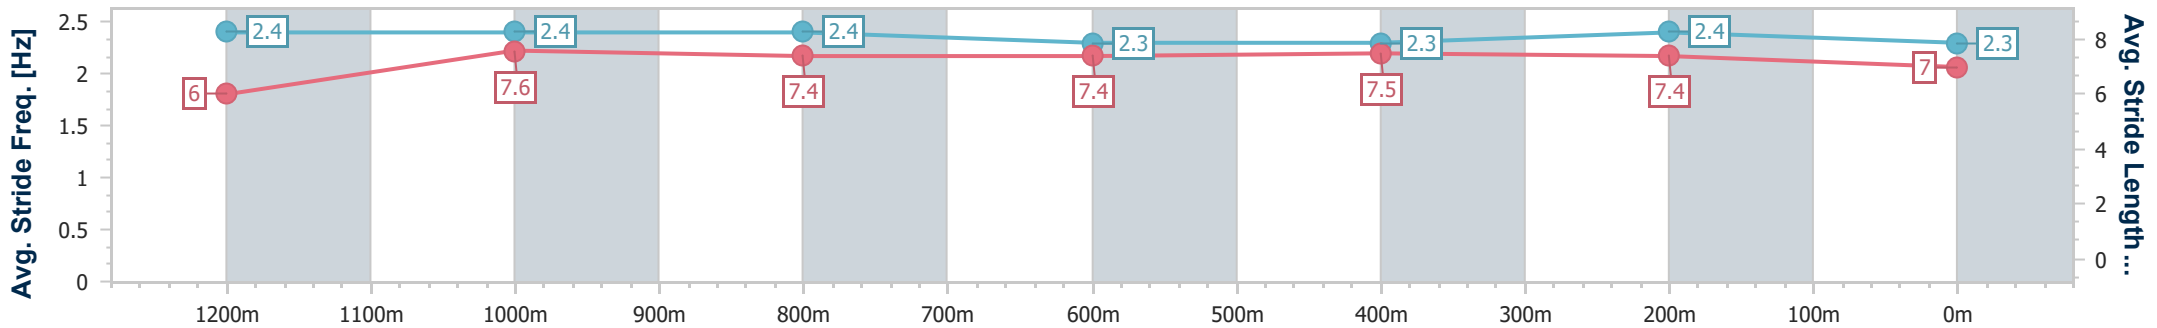

Eagle Farm QLD Professional

Race 8: THE STAR STRADBROKE HANDICAP - 1400m

10 June 2023 - 15:54

Track Rating: Good 4, Weather: Fine, Rail Position: +4m Entire Course

BRISBANE RACING CLUB

Section	Overall	1200m	1000m	800m	600m	400m	200m
Section Times	1:22.83 [2] (0:13.43)	1:09.40 [4] (0:10.89)	0:58.51 [2] (0:11.62)	0:46.89 [2] (0:12.02)	0:34.87 [2] (0:11.55)	0:23.32 [3] (0:11.13)	0:12.19 [2] (0:12.19)
Average Speed [km/h]	54.3	66.2	63.1	60.8	62.9	64.7	59.1
Top Speed [km/h]	67.2	67.6	66.4	62.0	65.6	66.1	62.8
Avg. Dist. to Rail [m]	23.0	6.6	3.6	3.5	1.9	1.8	2.5
Avg. Stride Freq. [Hz]	2.4	2.4	2.4	2.3	2.3	2.4	2.3
Avg. Stride Length [m]	6.0	7.6	7.4	7.4	7.5	7.4	7.0