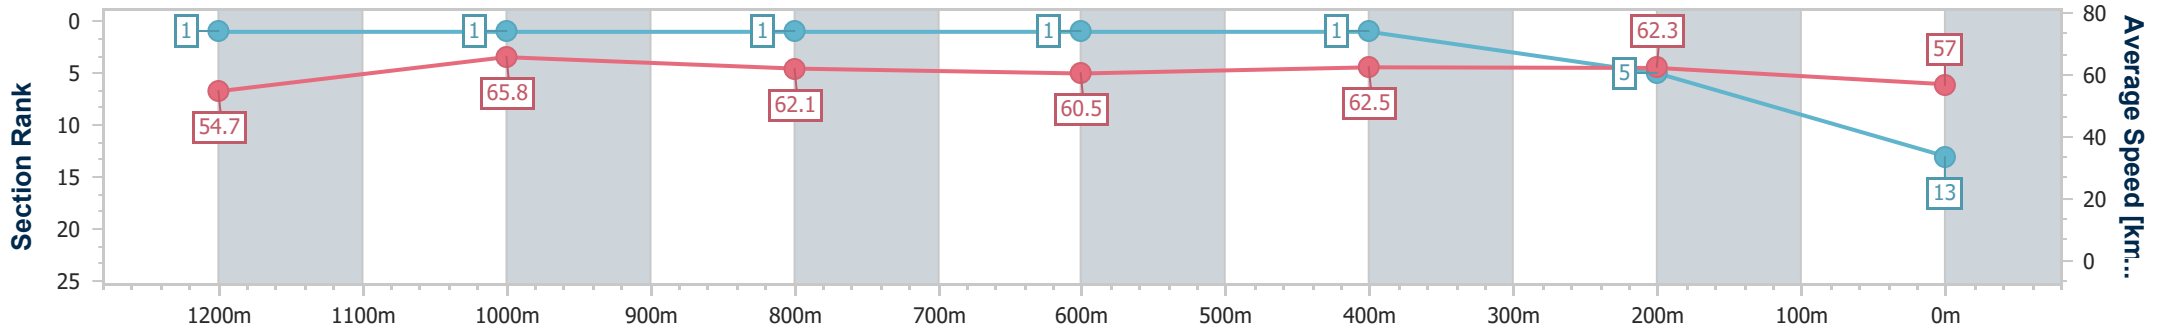

Eagle Farm QLD Professional

Race 8: THE STAR STRADBROKE HANDICAP - 1400m

10 June 2023 - 15:54

Track Rating: Good 4, Weather: Fine, Rail Position: +4m Entire Course

BRISBANE RACING CLUB

Section	Overall	1200m	1000m	800m	600m	400m	200m
Section Times	1:23.50 [13] (0:13.24)	1:10.26 [1] (0:10.95)	0:59.31 [1] (0:11.69)	0:47.62 [1] (0:11.94)	0:35.68 [1] (0:11.49)	0:24.19 [1] (0:11.54)	0:12.65 [5] (0:12.65)
Average Speed [km/h]	54.7	65.8	62.1	60.5	62.5	62.3	57.0
Top Speed [km/h]	66.5	66.5	64.4	61.1	64.0	64.3	59.5
Avg. Dist. to Rail [m]	12.3	1.2	1.7	0.8	0.5	0.3	0.2
Avg. Stride Freq. [Hz]	2.3	2.4	2.3	2.3	2.4	2.4	2.3
Avg. Stride Length [m]	6.5	7.7	7.3	7.4	7.4	7.3	7.0