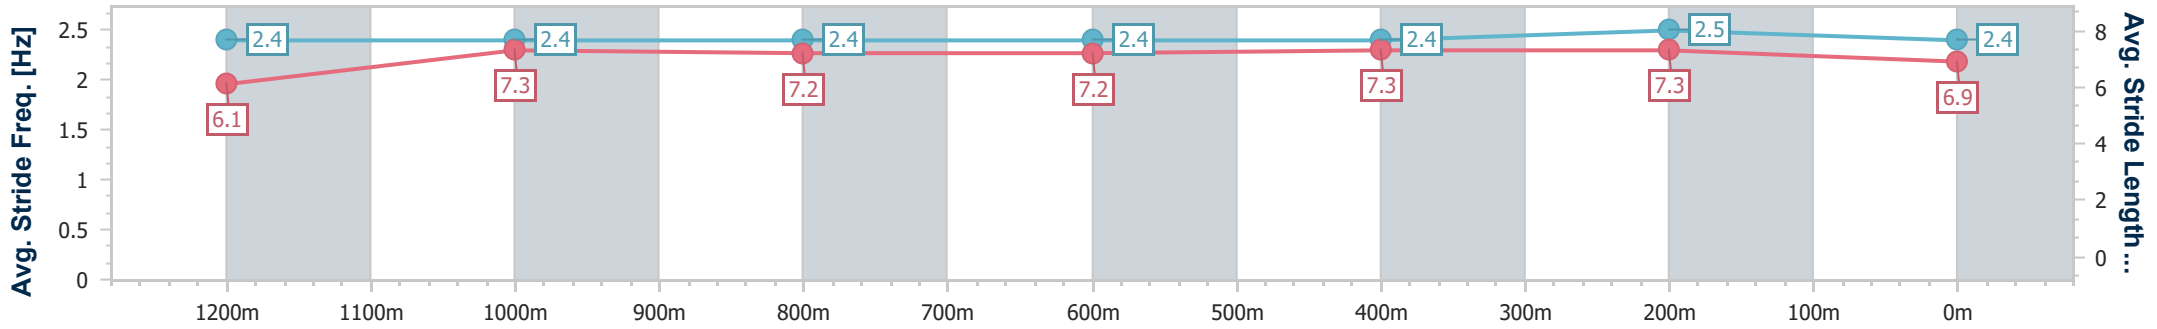

Eagle Farm QLD Professional

Race 8: THE STAR STRADBROKE HANDICAP - 1400m

10 June 2023 - 15:54

Track Rating: Good 4, Weather: Fine, Rail Position: +4m Entire Course

BRISBANE RACING CLUB

Section	Overall	1200m	1000m	800m	600m	400m	200m
Section Times	1:22.96 [4] (0:13.55)	1:09.41 [5] (0:11.18)	0:58.23 [6] (0:11.76)	0:46.47 [6] (0:11.74)	0:34.73 [5] (0:11.50)	0:23.23 [7] (0:11.18)	0:12.05 [6] (0:12.05)
Average Speed [km/h]	53.5	64.6	62.0	61.8	63.0	64.4	59.8
Top Speed [km/h]	65.5	65.7	63.4	62.9	65.3	65.4	63.3
Avg. Dist. to Rail [m]	16.2	3.8	2.5	1.5	1.6	3.7	4.4
Avg. Stride Freq. [Hz]	2.4	2.4	2.4	2.4	2.4	2.5	2.4
Avg. Stride Length [m]	6.1	7.3	7.2	7.2	7.3	7.3	6.9