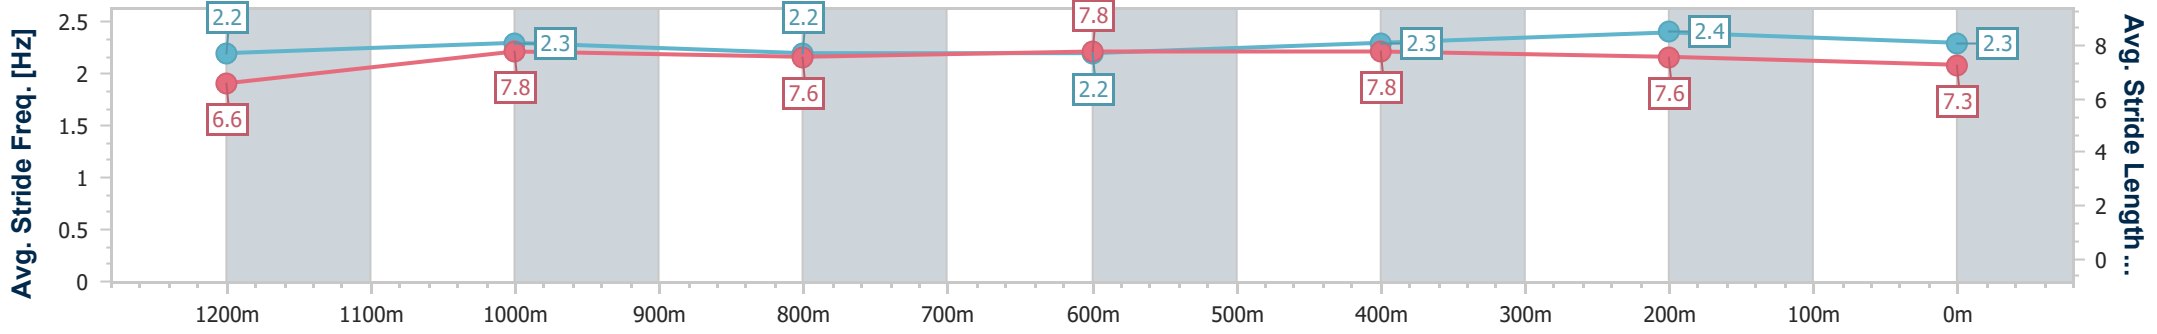

Eagle Farm QLD Professional

Race 8: THE STAR STRADBROKE HANDICAP - 1400m

10 June 2023 - 15:54

Track Rating: Good 4, Weather: Fine, Rail Position: +4m Entire Course

BRISBANE RACING CLUB

Section	Overall	1200m	1000m	800m	600m	400m	200m
Section Times	1:22.58 [1] (0:13.76)	1:08.82 [9] (0:11.10)	0:57.72 [7] (0:11.78)	0:45.94 [8] (0:11.65)	0:34.29 [8] (0:11.33)	0:22.96 [5] (0:11.00)	0:11.96 [1] (0:11.96)
Average Speed [km/h]	52.8	64.9	62.3	62.6	64.8	65.4	60.3
Top Speed [km/h]	64.8	67.8	63.1	63.5	67.0	66.8	63.5
Avg. Dist. to Rail [m]	17.0	5.2	3.6	2.6	4.0	6.9	5.4
Avg. Stride Freq. [Hz]	2.2	2.3	2.2	2.2	2.3	2.4	2.3
Avg. Stride Length [m]	6.6	7.8	7.6	7.8	7.8	7.6	7.3