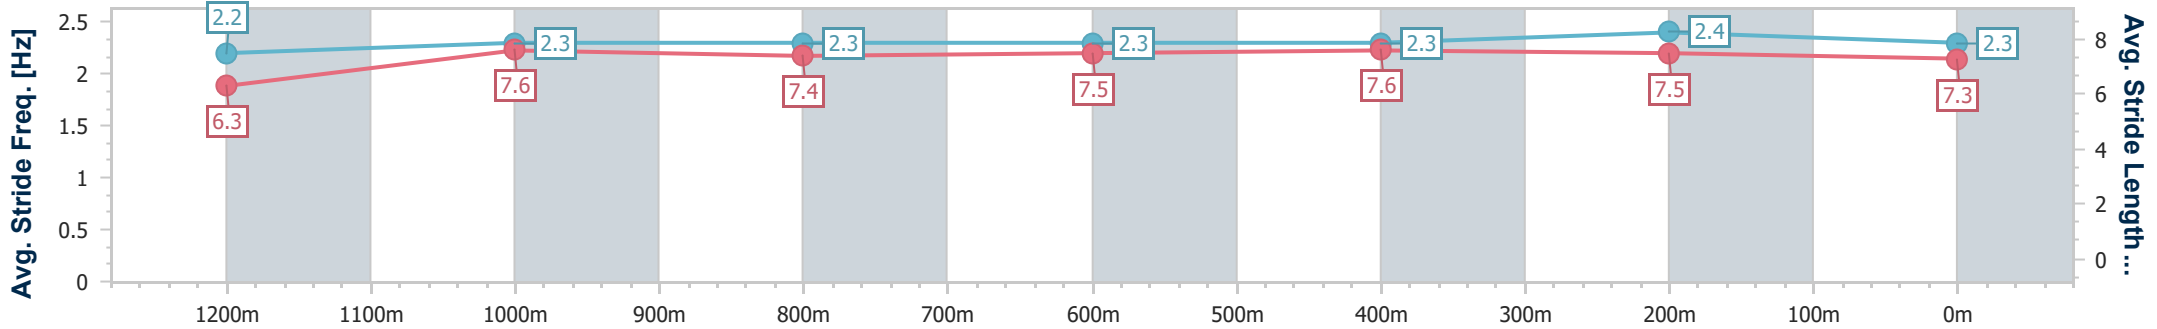

Eagle Farm QLD Professional

Race 8: THE STAR STRADBROKE HANDICAP - 1400m

10 June 2023 - 15:54

Track Rating: Good 4, Weather: Fine, Rail Position: +4m Entire Course

BRISBANE RACING CLUB

Section	Overall	1200m	1000m	800m	600m	400m	200m
Section Times	1:23.02 [5] (0:13.96)	1:09.06 [13] (0:11.34)	0:57.72 [14] (0:11.91)	0:45.81 [16] (0:11.66)	0:34.15 [15] (0:11.33)	0:22.82 [14] (0:10.97)	0:11.85 [10] (0:11.85)
Average Speed [km/h]	52.1	63.5	61.0	61.4	62.8	65.7	60.8
Top Speed [km/h]	65.9	65.5	62.0	62.9	66.7	66.6	63.9
Avg. Dist. to Rail [m]	16.4	2.8	1.6	0.9	2.3	1.7	0.3
Avg. Stride Freq. [Hz]	2.2	2.3	2.3	2.3	2.3	2.4	2.3
Avg. Stride Length [m]	6.3	7.6	7.4	7.5	7.6	7.5	7.3