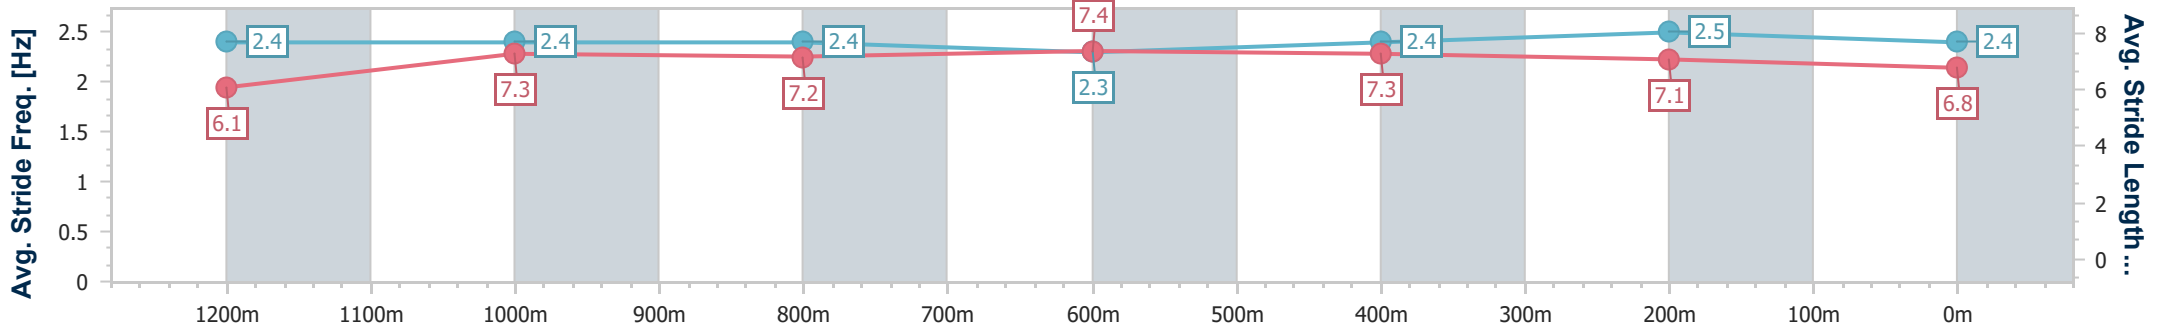

Eagle Farm QLD Professional

Race 8: THE STAR STRADBROKE HANDICAP - 1400m

10 June 2023 - 15:54

Track Rating: Good 4, Weather: Fine, Rail Position: +4m Entire Course

BRISBANE RACING CLUB

Section	Overall	1200m	1000m	800m	600m	400m	200m
Section Times	1:23.02 [6] (0:13.56)	1:09.46 [6] (0:11.05)	0:58.41 [5] (0:11.76)	0:46.65 [4] (0:11.73)	0:34.92 [4] (0:11.39)	0:23.53 [2] (0:11.20)	0:12.33 [3] (0:12.33)
Average Speed [km/h]	53.7	65.4	62.5	62.4	64.2	64.4	58.3
Top Speed [km/h]	65.9	66.9	64.3	63.2	66.0	66.7	62.4
Avg. Dist. to Rail [m]	20.4	5.0	4.3	3.4	3.4	5.4	4.8
Avg. Stride Freq. [Hz]	2.4	2.4	2.4	2.3	2.4	2.5	2.4
Avg. Stride Length [m]	6.1	7.3	7.2	7.4	7.3	7.1	6.8