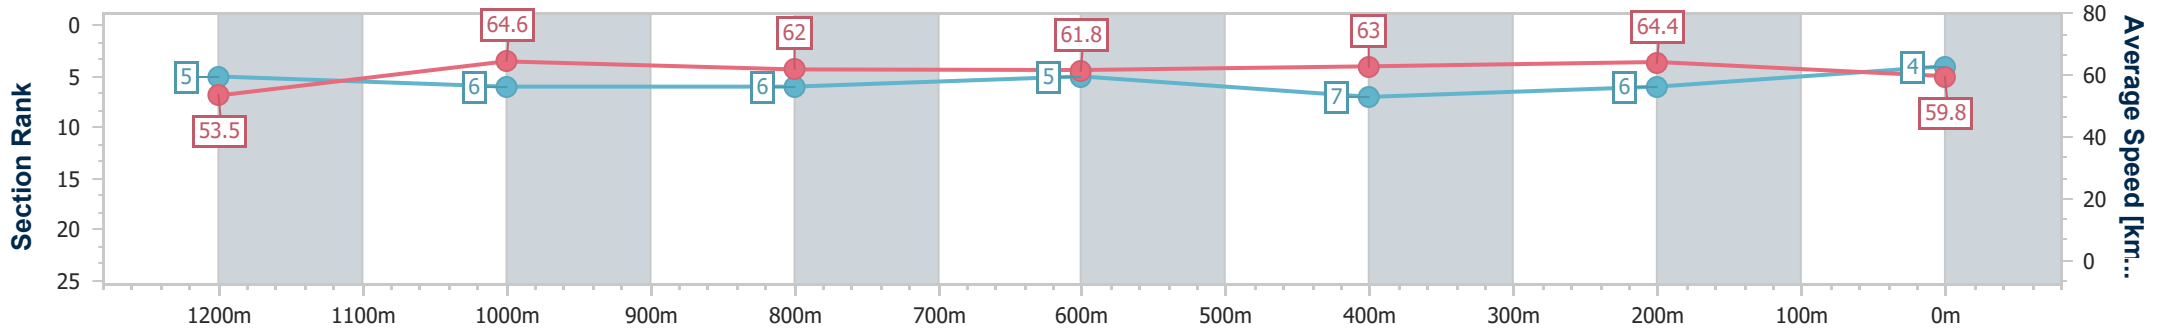

Eagle Farm QLD Professional

Race 8: THE STAR STRADBROKE HANDICAP - 1400m

10 June 2023 - 15:54

Track Rating: Good 4, Weather: Fine, Rail Position: +4m Entire Course

BRISBANE RACING CLUB

Section	Overall	1200m	1000m	800m	600m	400m	200m
Section Times	1:22.96 [4] (0:13.55)	1:09.41 [5] (0:11.18)	0:58.23 [6] (0:11.76)	0:46.47 [6] (0:11.74)	0:34.73 [5] (0:11.50)	0:23.23 [7] (0:11.18)	0:12.05 [6] (0:12.05)
Average Speed [km/h]	53.5	64.6	62.0	61.8	63.0	64.4	59.8
Top Speed [km/h]	65.5	65.7	63.4	62.9	65.3	65.4	63.3
Avg. Dist. to Rail [m]	16.2	3.8	2.5	1.5	1.6	3.7	4.4
Avg. Stride Freq. [Hz]	2.4	2.4	2.4	2.4	2.4	2.5	2.4
Avg. Stride Length [m]	6.1	7.3	7.2	7.2	7.3	7.3	6.9