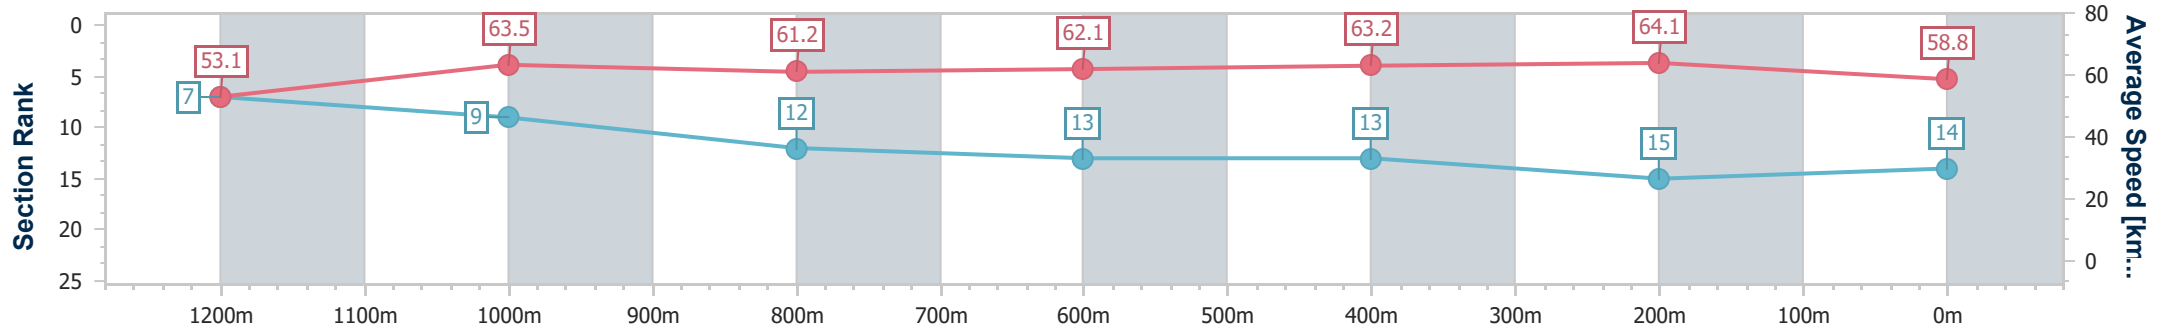

Eagle Farm QLD Professional

Race 8: THE STAR STRADBROKE HANDICAP - 1400m

10 June 2023 - 15:54

Track Rating: Good 4, Weather: Fine, Rail Position: +4m Entire Course

BRISBANE RACING CLUB

Section	Overall	1200m	1000m	800m	600m	400m	200m
Section Times	1:23.63 [14] (0:13.68)	1:09.95 [7] (0:11.34)	0:58.61 [9] (0:11.96)	0:46.65 [12] (0:11.68)	0:34.97 [13] (0:11.50)	0:23.47 [13] (0:11.26)	0:12.21 [15] (0:12.21)
Average Speed [km/h]	53.1	63.5	61.2	62.1	63.2	64.1	58.8
Top Speed [km/h]	66.3	66.2	61.8	62.9	65.0	65.2	61.2
Avg. Dist. to Rail [m]	14.4	3.5	3.1	1.6	1.9	4.0	6.8
Avg. Stride Freq. [Hz]	2.3	2.3	2.2	2.2	2.3	2.3	2.2
Avg. Stride Length [m]	6.3	7.8	7.6	7.7	7.6	7.6	7.3