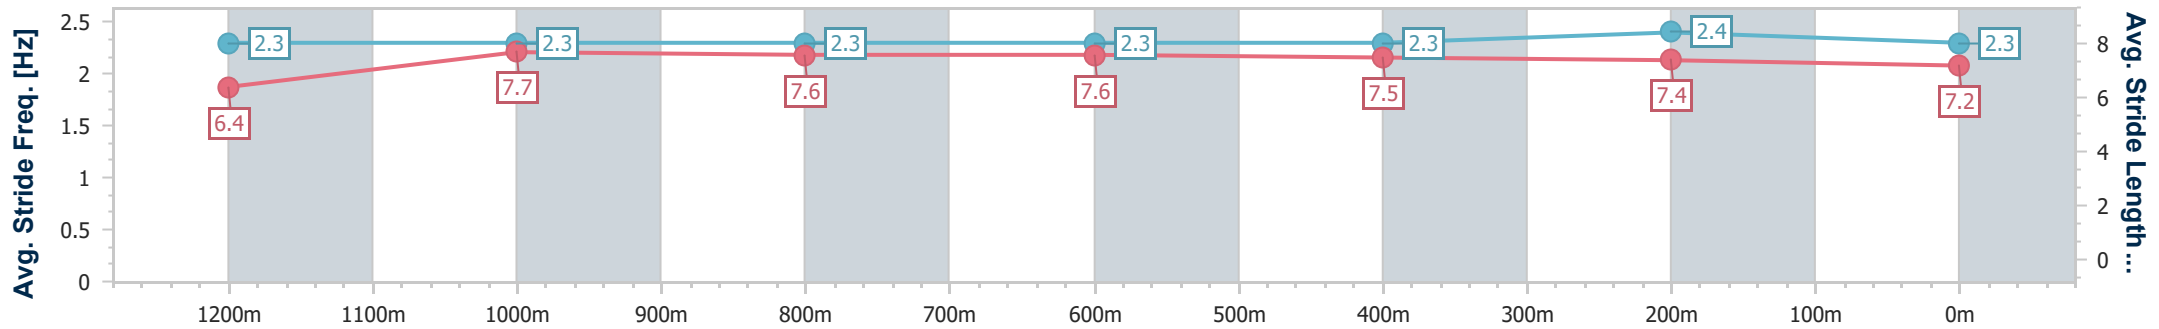

Eagle Farm QLD Professional

Race 8: THE STAR STRADBROKE HANDICAP - 1400m

10 June 2023 - 15:54

Track Rating: Good 4, Weather: Fine, Rail Position: +4m Entire Course

BRISBANE RACING CLUB

Section	Overall	1200m	1000m	800m	600m	400m	200m
Section Times	1:23.32 [8] (0:13.78)	1:09.54 [10] (0:11.10)	0:58.44 [8] (0:11.66)	0:46.78 [7] (0:11.72)	0:35.06 [7] (0:11.67)	0:23.39 [9] (0:11.28)	0:12.11 [12] (0:12.11)
Average Speed [km/h]	52.7	65.0	62.2	61.8	61.9	63.9	59.4
Top Speed [km/h]	65.3	65.7	63.1	62.9	63.3	65.4	62.9
Avg. Dist. to Rail [m]	13.2	2.8	1.6	1.4	0.7	2.1	3.0
Avg. Stride Freq. [Hz]	2.3	2.3	2.3	2.3	2.3	2.4	2.3
Avg. Stride Length [m]	6.4	7.7	7.6	7.6	7.5	7.4	7.2