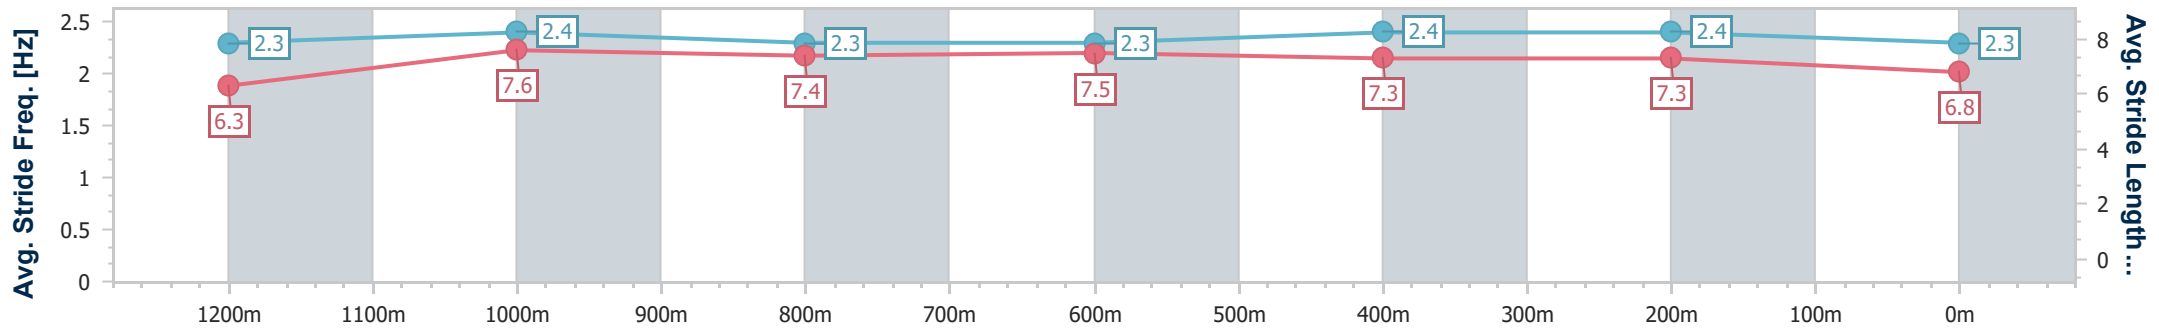

Eagle Farm QLD Professional

Race 8: THE STAR STRADBROKE HANDICAP - 1400m

10 June 2023 - 15:54

Track Rating: Good 4, Weather: Fine, Rail Position: +4m Entire Course

BRISBANE RACING CLUB

Section	Overall	1200m	1000m	800m	600m	400m	200m
Section Times	1:23.71 [15] (0:13.36)	1:10.35 [2] (0:11.13)	0:59.22 [3] (0:11.91)	0:47.31 [5] (0:11.84)	0:35.47 [6] (0:11.41)	0:24.06 [6] (0:11.29)	0:12.77 [7] (0:12.77)
Average Speed [km/h]	54.3	64.8	61.7	61.6	63.5	63.8	56.3
Top Speed [km/h]	66.3	66.2	62.5	62.9	65.1	65.5	61.6
Avg. Dist. to Rail [m]	15.4	3.3	3.7	2.9	1.4	3.5	5.1
Avg. Stride Freq. [Hz]	2.3	2.4	2.3	2.3	2.4	2.4	2.3
Avg. Stride Length [m]	6.3	7.6	7.4	7.5	7.3	7.3	6.8

- [] Ranking at each section and finish
- .-.- No data available at this section
- NA No data available

Horse/Jockey Name	Holyfield
Final Rank	16
Fastest Section Time (Section)	0:11.22 (400m)
Top Speed [km/h] (Section)	66.4 (400m)
Race State	Finished