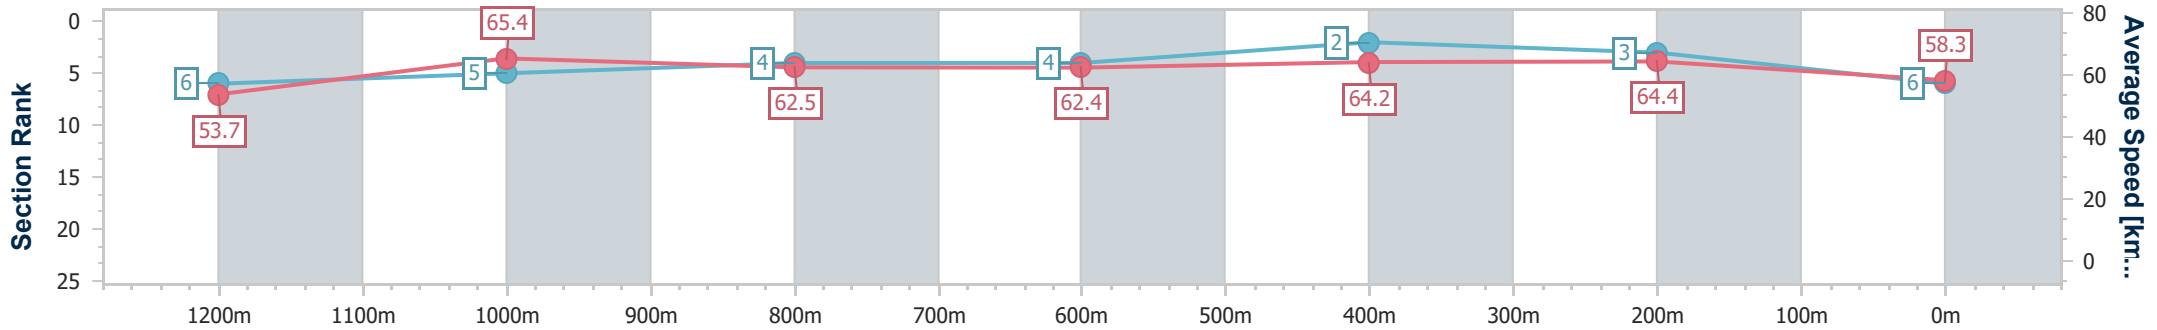

Eagle Farm QLD Professional

Race 8: THE STAR STRADBROKE HANDICAP - 1400m

10 June 2023 - 15:54

Track Rating: Good 4, Weather: Fine, Rail Position: +4m Entire Course

BRISBANE RACING CLUB

Section	Overall	1200m	1000m	800m	600m	400m	200m
Section Times	1:23.02 [6] (0:13.56)	1:09.46 [6] (0:11.05)	0:58.41 [5] (0:11.76)	0:46.65 [4] (0:11.73)	0:34.92 [4] (0:11.39)	0:23.53 [2] (0:11.20)	0:12.33 [3] (0:12.33)
Average Speed [km/h]	53.7	65.4	62.5	62.4	64.2	64.4	58.3
Top Speed [km/h]	65.9	66.9	64.3	63.2	66.0	66.7	62.4
Avg. Dist. to Rail [m]	20.4	5.0	4.3	3.4	3.4	5.4	4.8
Avg. Stride Freq. [Hz]	2.4	2.4	2.4	2.3	2.4	2.5	2.4
Avg. Stride Length [m]	6.1	7.3	7.2	7.4	7.3	7.1	6.8