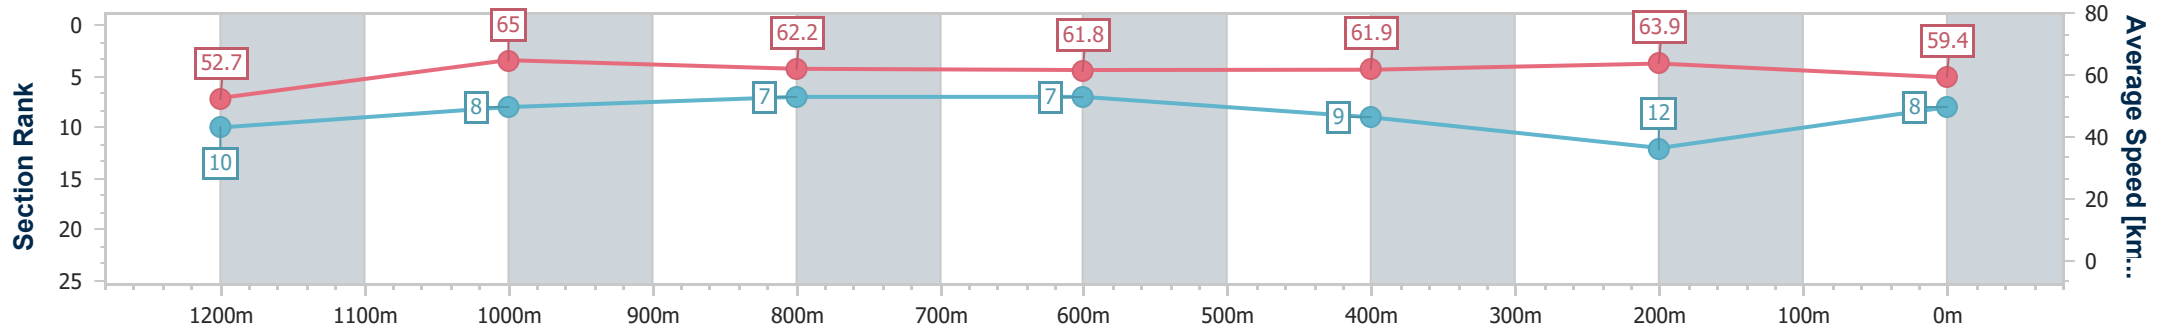

Eagle Farm QLD Professional

Race 8: THE STAR STRADBROKE HANDICAP - 1400m

10 June 2023 - 15:54

Track Rating: Good 4, Weather: Fine, Rail Position: +4m Entire Course

BRISBANE RACING CLUB

Section	Overall	1200m	1000m	800m	600m	400m	200m
Section Times	1:23.32 [8] (0:13.78)	1:09.54 [10] (0:11.10)	0:58.44 [8] (0:11.66)	0:46.78 [7] (0:11.72)	0:35.06 [7] (0:11.67)	0:23.39 [9] (0:11.28)	0:12.11 [12] (0:12.11)
Average Speed [km/h]	52.7	65.0	62.2	61.8	61.9	63.9	59.4
Top Speed [km/h]	65.3	65.7	63.1	62.9	63.3	65.4	62.9
Avg. Dist. to Rail [m]	13.2	2.8	1.6	1.4	0.7	2.1	3.0
Avg. Stride Freq. [Hz]	2.3	2.3	2.3	2.3	2.3	2.4	2.3
Avg. Stride Length [m]	6.4	7.7	7.6	7.6	7.5	7.4	7.2