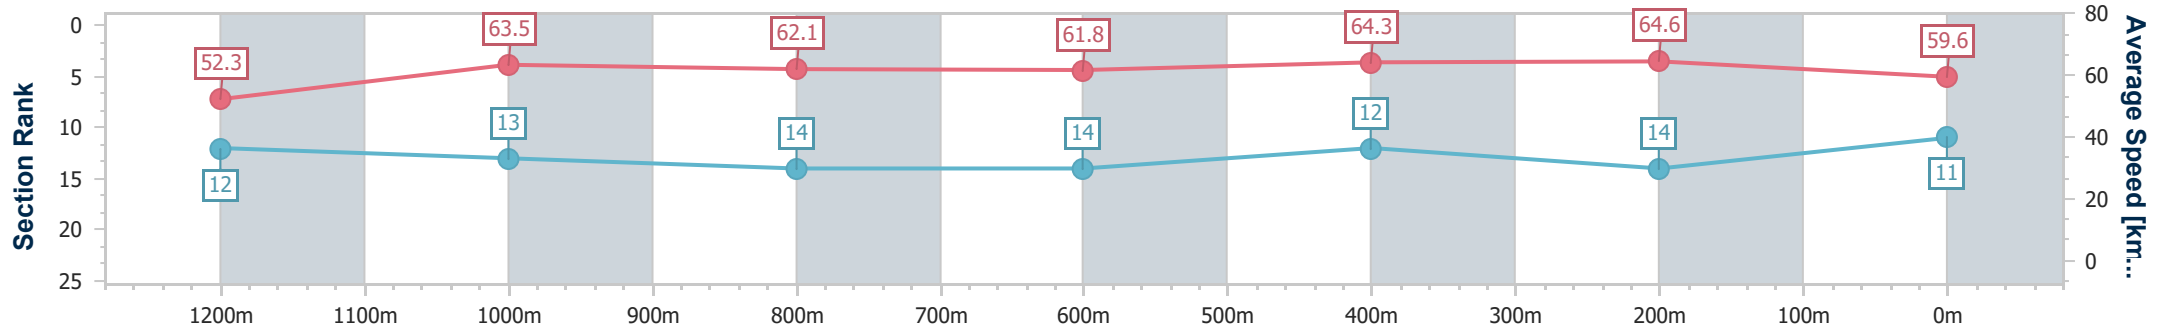

Eagle Farm QLD Professional

Race 8: THE STAR STRADBROKE HANDICAP - 1400m

10 June 2023 - 15:54

Track Rating: Good 4, Weather: Fine, Rail Position: +4m Entire Course

BRISBANE RACING CLUB

Section	Overall	1200m	1000m	800m	600m	400m	200m
Section Times	1:23.37 [11] (0:13.91)	1:09.46 [12] (0:11.37)	0:58.09 [13] (0:11.77)	0:46.32 [14] (0:11.75)	0:34.57 [14] (0:11.34)	0:23.23 [12] (0:11.14)	0:12.09 [14] (0:12.09)
Average Speed [km/h]	52.3	63.5	62.1	61.8	64.3	64.6	59.6
Top Speed [km/h]	63.5	64.6	63.5	63.4	65.6	65.9	62.8
Avg. Dist. to Rail [m]	18.1	4.2	3.3	1.7	2.7	8.1	9.5
Avg. Stride Freq. [Hz]	2.3	2.3	2.3	2.3	2.3	2.4	2.3
Avg. Stride Length [m]	6.3	7.7	7.5	7.5	7.6	7.5	7.2