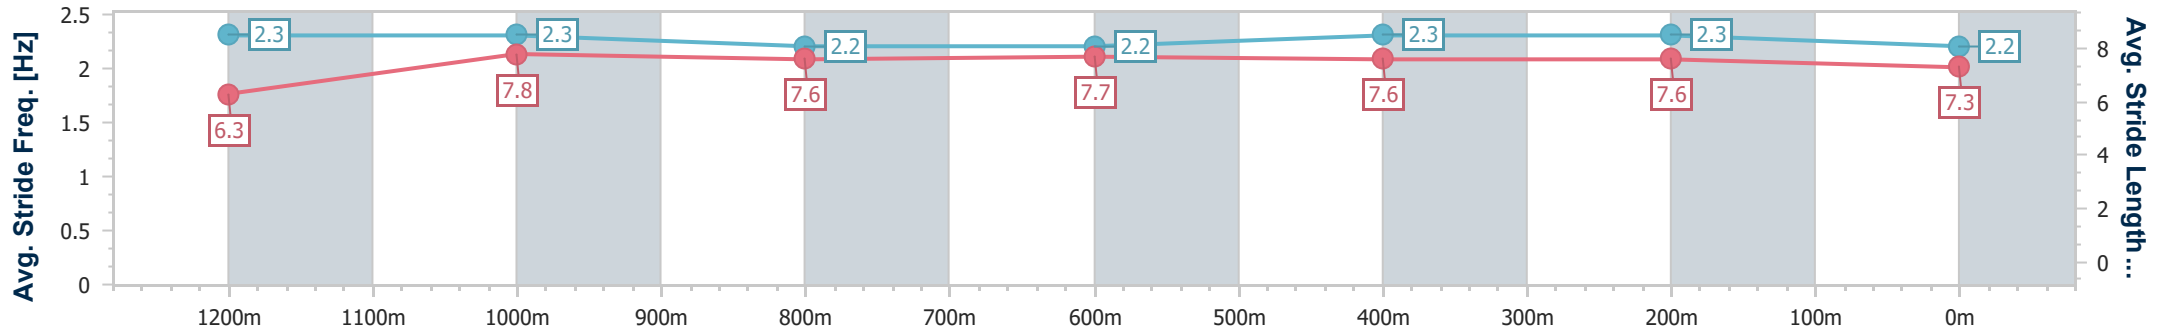

Eagle Farm QLD Professional

Race 8: THE STAR STRADBROKE HANDICAP - 1400m

10 June 2023 - 15:54

Track Rating: Good 4, Weather: Fine, Rail Position: +4m Entire Course

BRISBANE RACING CLUB

Section	Overall	1200m	1000m	800m	600m	400m	200m
Section Times	1:23.63 [14] (0:13.68)	1:09.95 [7] (0:11.34)	0:58.61 [9] (0:11.96)	0:46.65 [12] (0:11.68)	0:34.97 [13] (0:11.50)	0:23.47 [13] (0:11.26)	0:12.21 [15] (0:12.21)
Average Speed [km/h]	53.1	63.5	61.2	62.1	63.2	64.1	58.8
Top Speed [km/h]	66.3	66.2	61.8	62.9	65.0	65.2	61.2
Avg. Dist. to Rail [m]	14.4	3.5	3.1	1.6	1.9	4.0	6.8
Avg. Stride Freq. [Hz]	2.3	2.3	2.2	2.2	2.3	2.3	2.2
Avg. Stride Length [m]	6.3	7.8	7.6	7.7	7.6	7.6	7.3