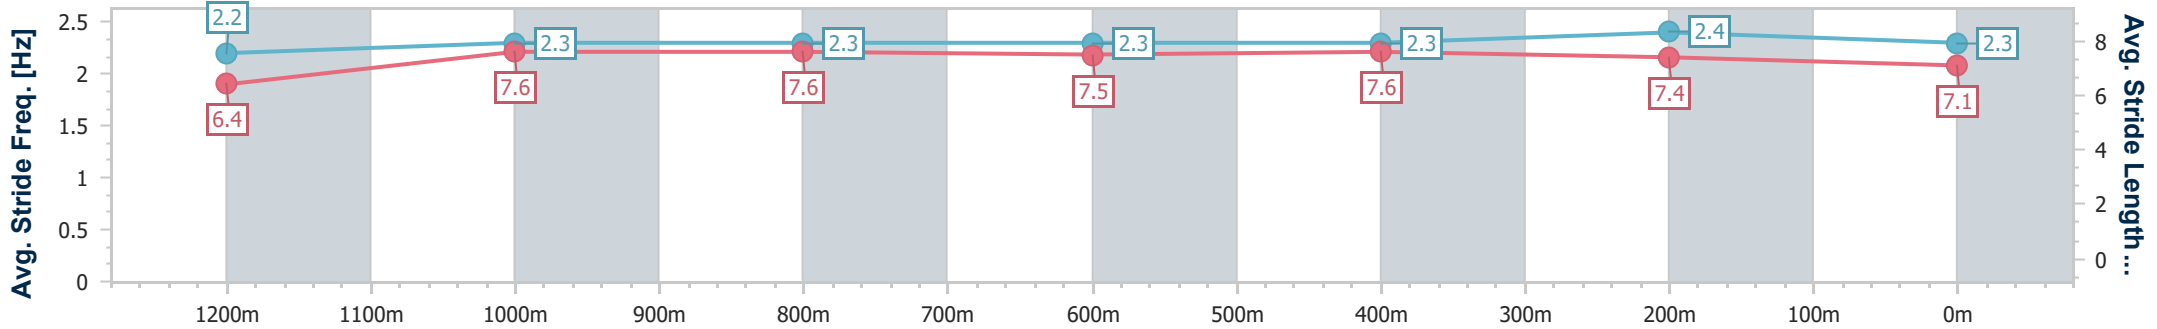

Eagle Farm QLD Professional

Race 8: THE STAR STRADBROKE HANDICAP - 1400m

10 June 2023 - 15:54

Track Rating: Good 4, Weather: Fine, Rail Position: +4m Entire Course

BRISBANE RACING CLUB

Section	Overall	1200m	1000m	800m	600m	400m	200m
Section Times	1:24.09 [16] (0:14.29)	1:09.80 [17] (0:11.34)	0:58.46 [18] (0:11.73)	0:46.73 [17] (0:11.63)	0:35.10 [17] (0:11.37)	0:23.73 [18] (0:11.22)	0:12.51 [17] (0:12.51)
Average Speed [km/h]	51.1	63.6	62.6	62.4	63.8	64.2	57.6
Top Speed [km/h]	63.3	64.5	64.1	63.8	66.4	66.4	61.7
Avg. Dist. to Rail [m]	23.3	6.4	3.6	2.1	1.5	8.2	9.4
Avg. Stride Freq. [Hz]	2.2	2.3	2.3	2.3	2.3	2.4	2.3
Avg. Stride Length [m]	6.4	7.6	7.6	7.5	7.6	7.4	7.1