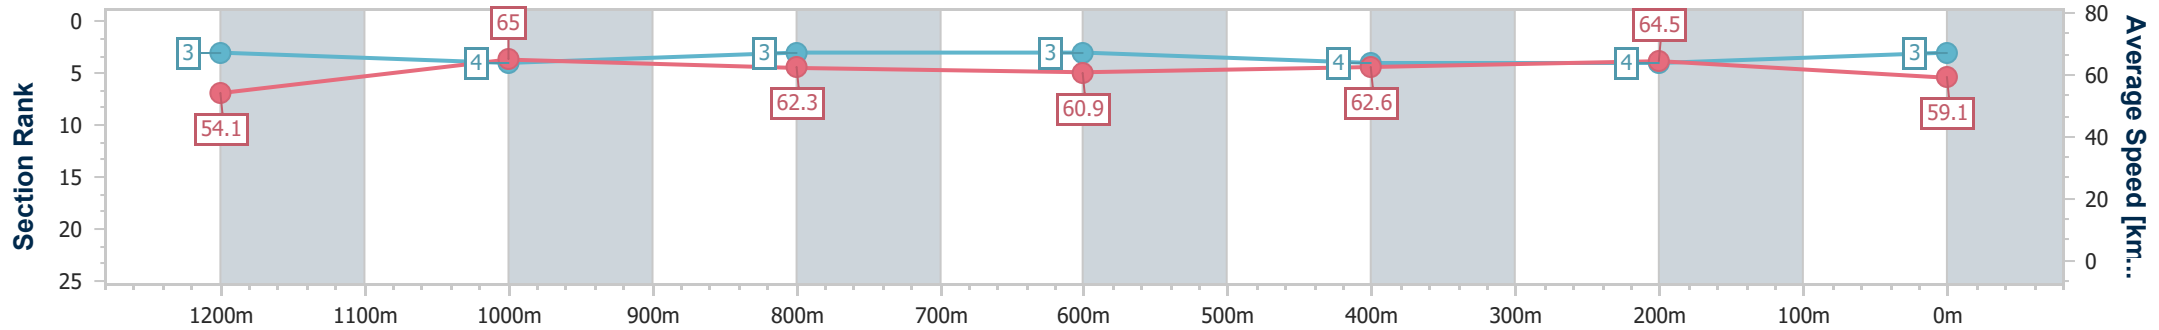

Eagle Farm QLD Professional

Race 8: THE STAR STRADBROKE HANDICAP - 1400m

10 June 2023 - 15:54

Track Rating: Good 4, Weather: Fine, Rail Position: +4m Entire Course

BRISBANE RACING CLUB

Section	Overall	1200m	1000m	800m	600m	400m	200m
Section Times	1:22.89 [3] (0:13.41)	1:09.48 [3] (0:11.09)	0:58.39 [4] (0:11.66)	0:46.73 [3] (0:11.89)	0:34.84 [3] (0:11.49)	0:23.35 [4] (0:11.16)	0:12.19 [4] (0:12.19)
Average Speed [km/h]	54.1	65.0	62.3	60.9	62.6	64.5	59.1
Top Speed [km/h]	66.6	66.5	63.2	62.1	65.3	66.0	62.0
Avg. Dist. to Rail [m]	13.2	2.4	2.1	1.1	0.3	0.5	1.2
Avg. Stride Freq. [Hz]	2.3	2.3	2.2	2.2	2.2	2.3	2.2
Avg. Stride Length [m]	6.4	7.9	7.6	7.7	7.8	7.7	7.4