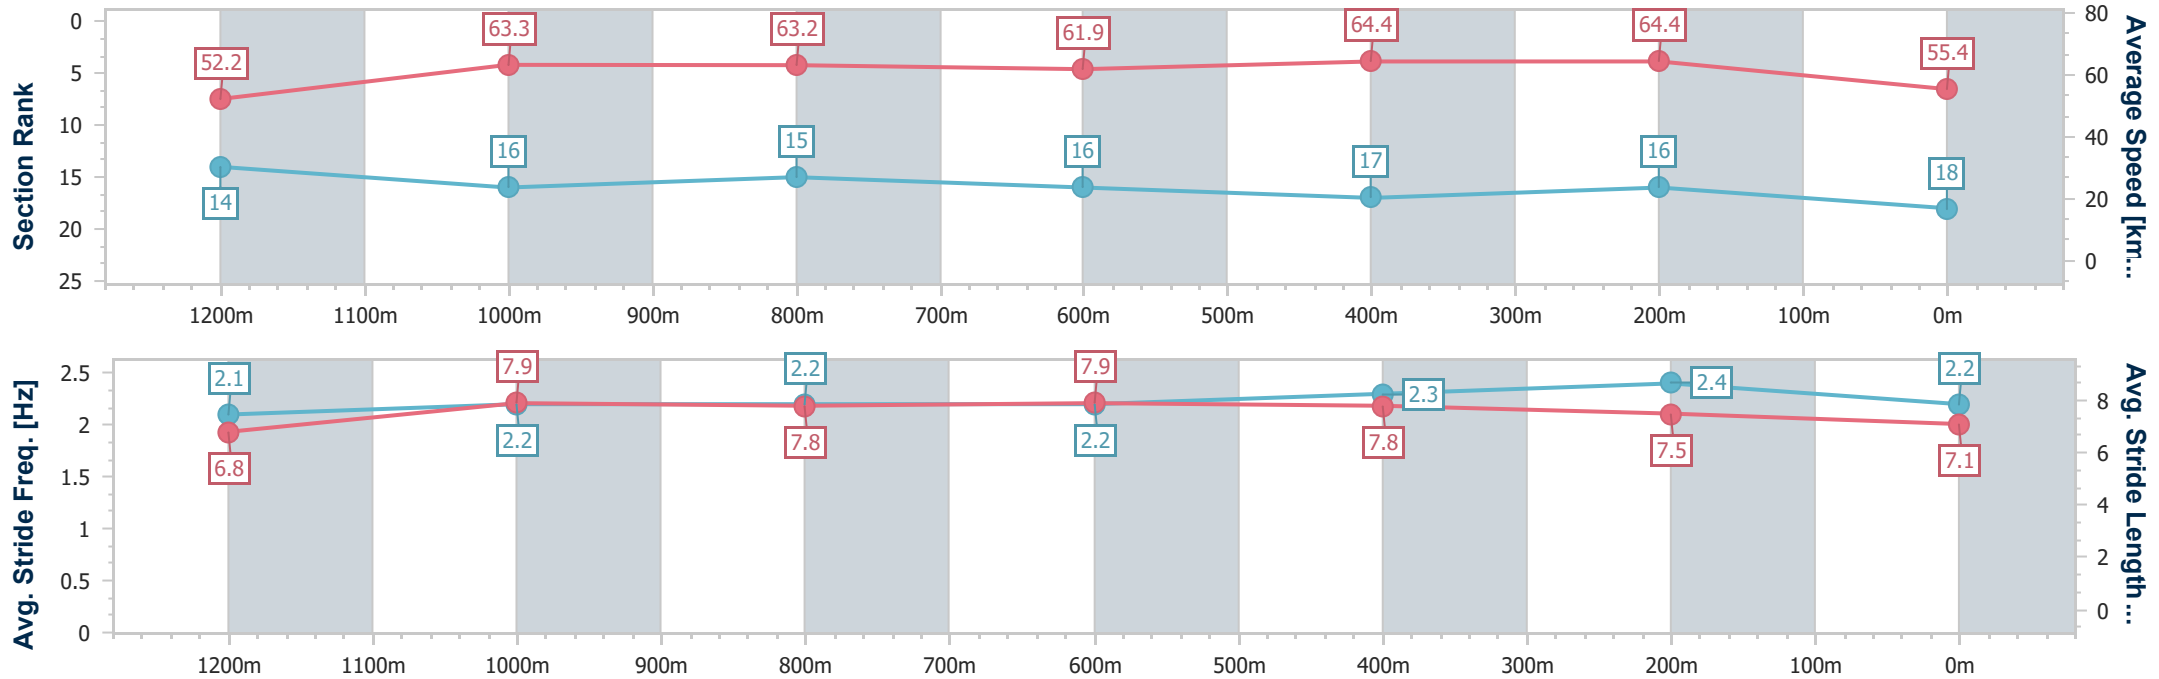

- [] Ranking at each section and finish
- .-.- No data available at this section
- NA No data available

Horse/Jockey Name	Eleven Eleven
Final Rank	18
Fastest Section Time (Section)	0:11.20 (400m)
Top Speed [km/h] (Section)	67.2 (600m)
Race State	Finished

Eagle Farm QLD Professional

Race 8: THE STAR STRADBROKE HANDICAP - 1400m

10 June 2023 - 15:54

Track Rating: Good 4, Weather: Fine, Rail Position: +4m Entire Course

BRISBANE RACING CLUB

Section	Overall	1200m	1000m	800m	600m	400m	200m
Section Times	1:24.49 [18] (0:13.98)	1:10.51 [14] (0:11.40)	0:59.11 [16] (0:11.71)	0:47.40 [15] (0:11.86)	0:35.54 [16] (0:11.34)	0:24.20 [17] (0:11.20)	0:13.00 [16] (0:13.00)
Average Speed [km/h]	52.2	63.3	63.2	61.9	64.4	64.4	55.4
Top Speed [km/h]	64.0	64.2	63.7	63.3	67.2	66.9	61.6
Avg. Dist. to Rail [m]	22.0	5.9	5.3	4.2	3.2	9.3	11.1
Avg. Stride Freq. [Hz]	2.1	2.2	2.2	2.2	2.3	2.4	2.2
Avg. Stride Length [m]	6.8	7.9	7.8	7.9	7.8	7.5	7.1

- [] Ranking at each section and finish
- .-.- No data available at this section
- NA No data available