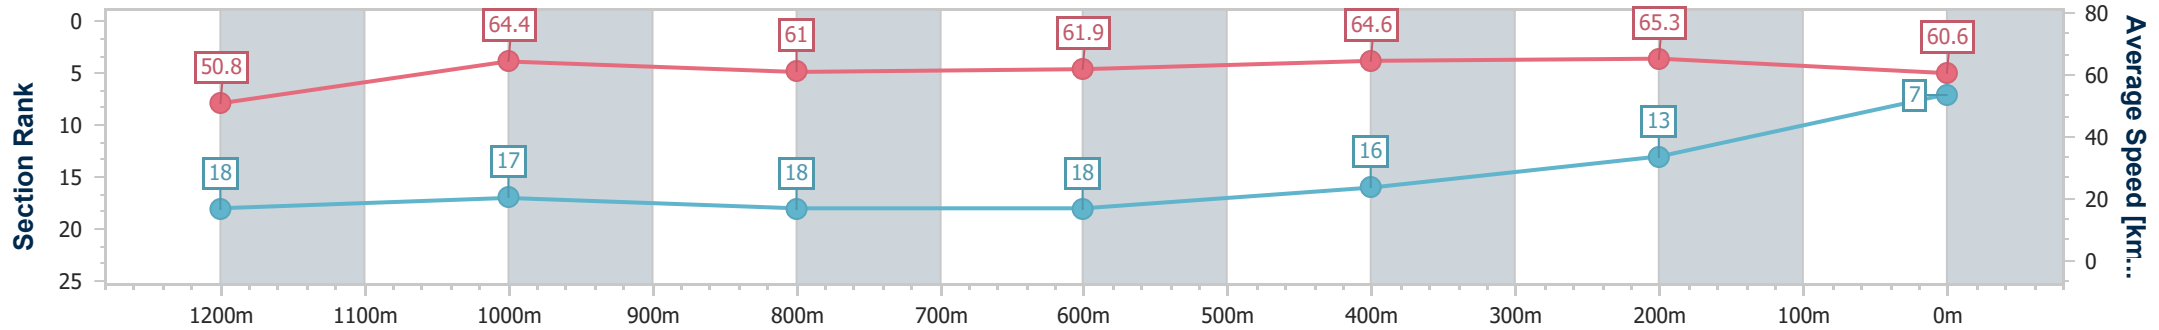

Eagle Farm QLD Professional

Race 8: THE STAR STRADBROKE HANDICAP - 1400m

10 June 2023 - 15:54

Track Rating: Good 4, Weather: Fine, Rail Position: +4m Entire Course

BRISBANE RACING CLUB

Section	Overall	1200m	1000m	800m	600m	400m	200m
Section Times	1:23.13 [7] (0:14.32)	1:08.81 [18] (0:11.20)	0:57.61 [17] (0:11.85)	0:45.76 [18] (0:11.63)	0:34.13 [18] (0:11.23)	0:22.90 [16] (0:11.04)	0:11.86 [13] (0:11.86)
Average Speed [km/h]	50.8	64.4	61.0	61.9	64.6	65.3	60.6
Top Speed [km/h]	66.6	66.8	62.3	63.8	65.6	66.8	63.9
Avg. Dist. to Rail [m]	19.2	2.8	1.0	0.9	1.5	7.9	8.6
Avg. Stride Freq. [Hz]	2.3	2.4	2.3	2.3	2.4	2.5	2.5
Avg. Stride Length [m]	5.9	7.5	7.2	7.3	7.5	7.3	6.8