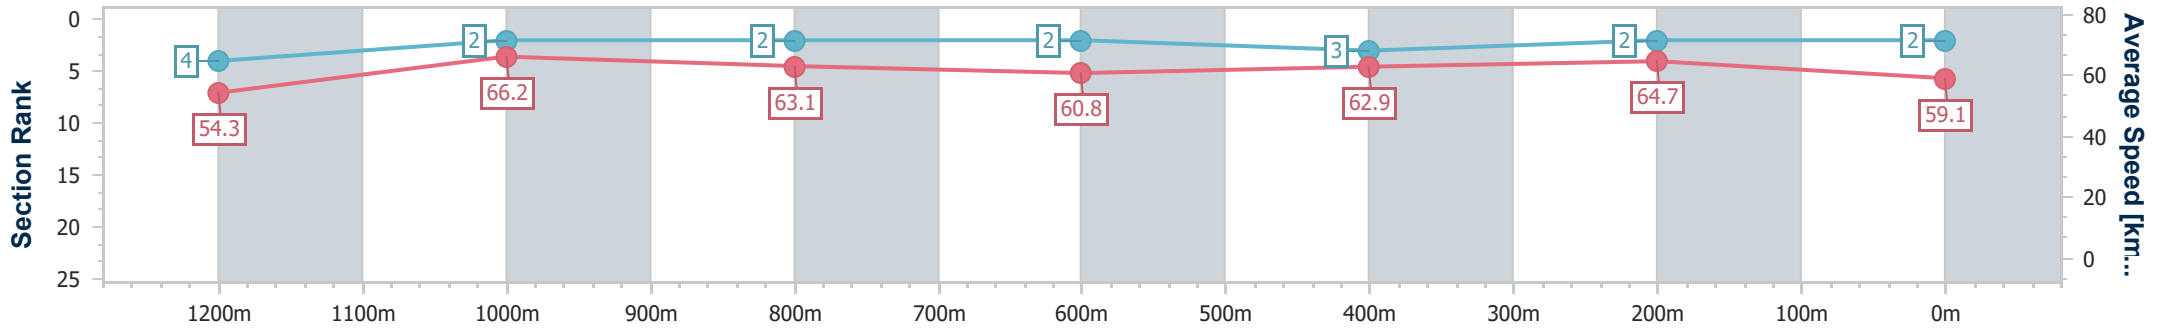

Eagle Farm QLD Professional

Race 8: THE STAR STRADBROKE HANDICAP - 1400m

10 June 2023 - 15:54

Track Rating: Good 4, Weather: Fine, Rail Position: +4m Entire Course

BRISBANE RACING CLUB

Section	Overall	1200m	1000m	800m	600m	400m	200m
Section Times	1:22.83 [2] (0:13.43)	1:09.40 [4] (0:10.89)	0:58.51 [2] (0:11.62)	0:46.89 [2] (0:12.02)	0:34.87 [2] (0:11.55)	0:23.32 [3] (0:11.13)	0:12.19 [2] (0:12.19)
Average Speed [km/h]	54.3	66.2	63.1	60.8	62.9	64.7	59.1
Top Speed [km/h]	67.2	67.6	66.4	62.0	65.6	66.1	62.8
Avg. Dist. to Rail [m]	23.0	6.6	3.6	3.5	1.9	1.8	2.5
Avg. Stride Freq. [Hz]	2.4	2.4	2.4	2.3	2.3	2.4	2.3
Avg. Stride Length [m]	6.0	7.6	7.4	7.4	7.5	7.4	7.0