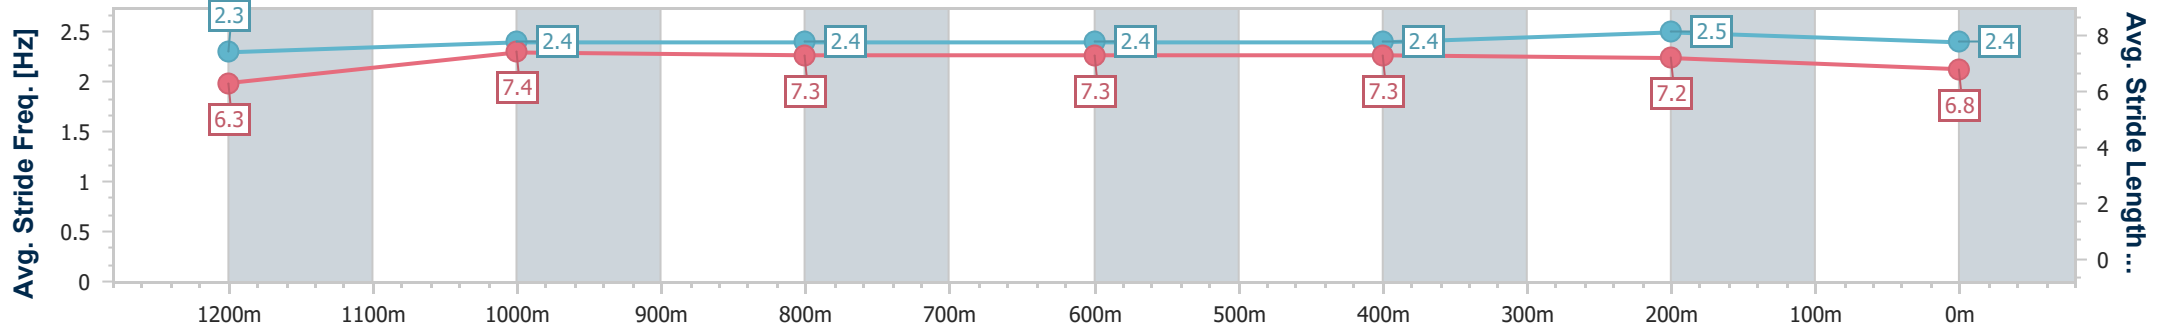

Eagle Farm QLD Professional

Race 8: THE STAR STRADBROKE HANDICAP - 1400m

10 June 2023 - 15:54

Track Rating: Good 4, Weather: Fine, Rail Position: +4m Entire Course

BRISBANE RACING CLUB

Section	Overall	1200m	1000m	800m	600m	400m	200m
Section Times	1:23.44 [12] (0:13.74)	1:09.70 [8] (0:11.34)	0:58.36 [10] (0:11.83)	0:46.53 [11] (0:11.67)	0:34.86 [11] (0:11.44)	0:23.42 [11] (0:11.15)	0:12.27 [11] (0:12.27)
Average Speed [km/h]	52.9	63.7	62.4	62.6	63.9	64.6	58.7
Top Speed [km/h]	65.1	65.1	63.9	63.0	65.0	66.2	62.3
Avg. Dist. to Rail [m]	16.0	5.1	4.8	3.5	3.0	5.1	5.1
Avg. Stride Freq. [Hz]	2.3	2.4	2.4	2.4	2.4	2.5	2.4
Avg. Stride Length [m]	6.3	7.4	7.3	7.3	7.3	7.2	6.8