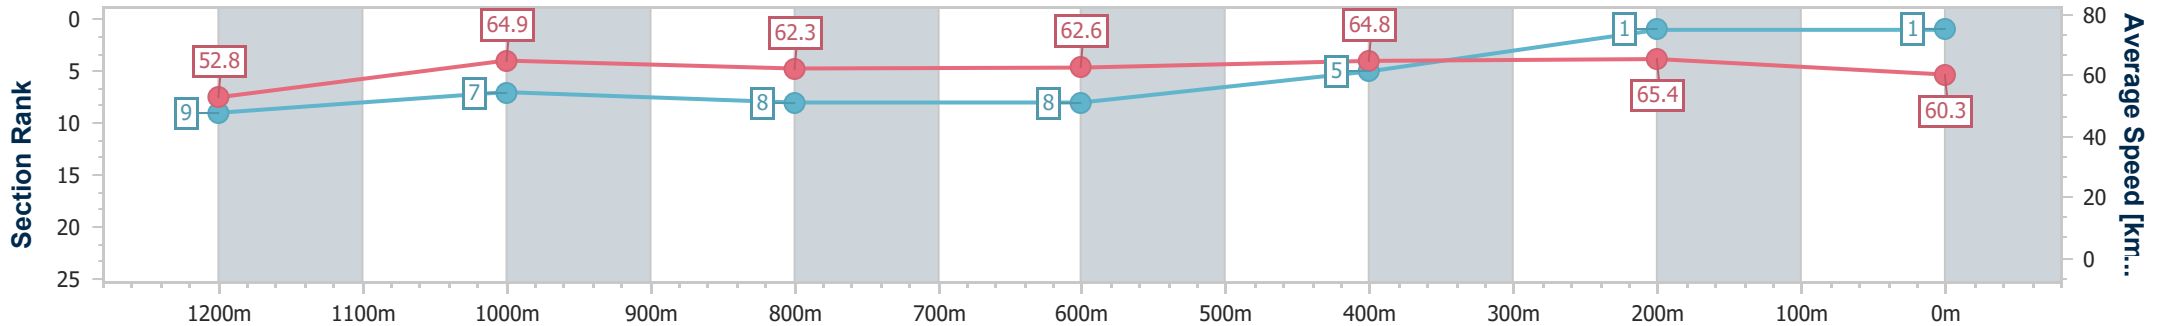

Eagle Farm QLD Professional

Race 8: THE STAR STRADBROKE HANDICAP - 1400m

10 June 2023 - 15:54

Track Rating: Good 4, Weather: Fine, Rail Position: +4m Entire Course

BRISBANE RACING CLUB

Section	Overall	1200m	1000m	800m	600m	400m	200m
Section Times	1:22.58 [1] (0:13.76)	1:08.82 [9] (0:11.10)	0:57.72 [7] (0:11.78)	0:45.94 [8] (0:11.65)	0:34.29 [8] (0:11.33)	0:22.96 [5] (0:11.00)	0:11.96 [1] (0:11.96)
Average Speed [km/h]	52.8	64.9	62.3	62.6	64.8	65.4	60.3
Top Speed [km/h]	64.8	67.8	63.1	63.5	67.0	66.8	63.5
Avg. Dist. to Rail [m]	17.0	5.2	3.6	2.6	4.0	6.9	5.4
Avg. Stride Freq. [Hz]	2.2	2.3	2.2	2.2	2.3	2.4	2.3
Avg. Stride Length [m]	6.6	7.8	7.6	7.8	7.8	7.6	7.3