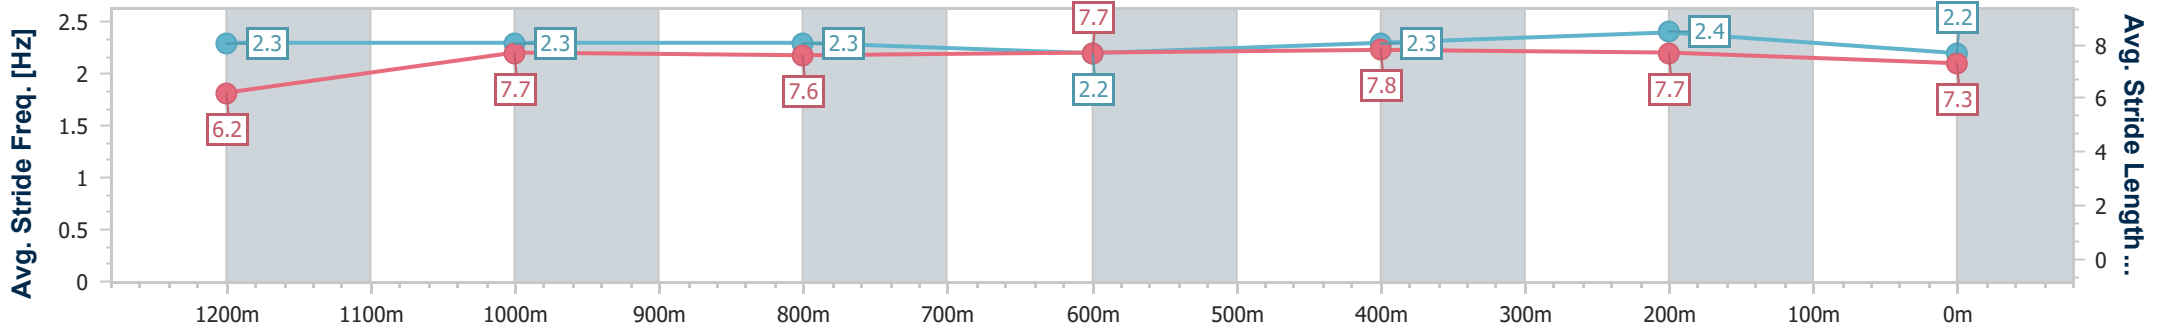

Eagle Farm QLD Professional

Race 8: THE STAR STRADBROKE HANDICAP - 1400m

10 June 2023 - 15:54

Track Rating: Good 4, Weather: Fine, Rail Position: +4m Entire Course

BRISBANE RACING CLUB

Section	Overall	1200m	1000m	800m	600m	400m	200m
Section Times	1:23.32 [9] (0:14.09)	1:09.23 [15] (0:11.23)	0:58.00 [15] (0:11.71)	0:46.29 [13] (0:11.61)	0:34.68 [12] (0:11.32)	0:23.36 [10] (0:10.99)	0:12.37 [8] (0:12.37)
Average Speed [km/h]	51.7	64.4	63.2	63.0	64.8	65.4	58.3
Top Speed [km/h]	64.7	65.6	65.0	63.9	66.9	68.3	61.9
Avg. Dist. to Rail [m]	20.9	6.1	5.4	3.6	3.7	7.7	7.0
Avg. Stride Freq. [Hz]	2.3	2.3	2.3	2.2	2.3	2.4	2.2
Avg. Stride Length [m]	6.2	7.7	7.6	7.7	7.8	7.7	7.3