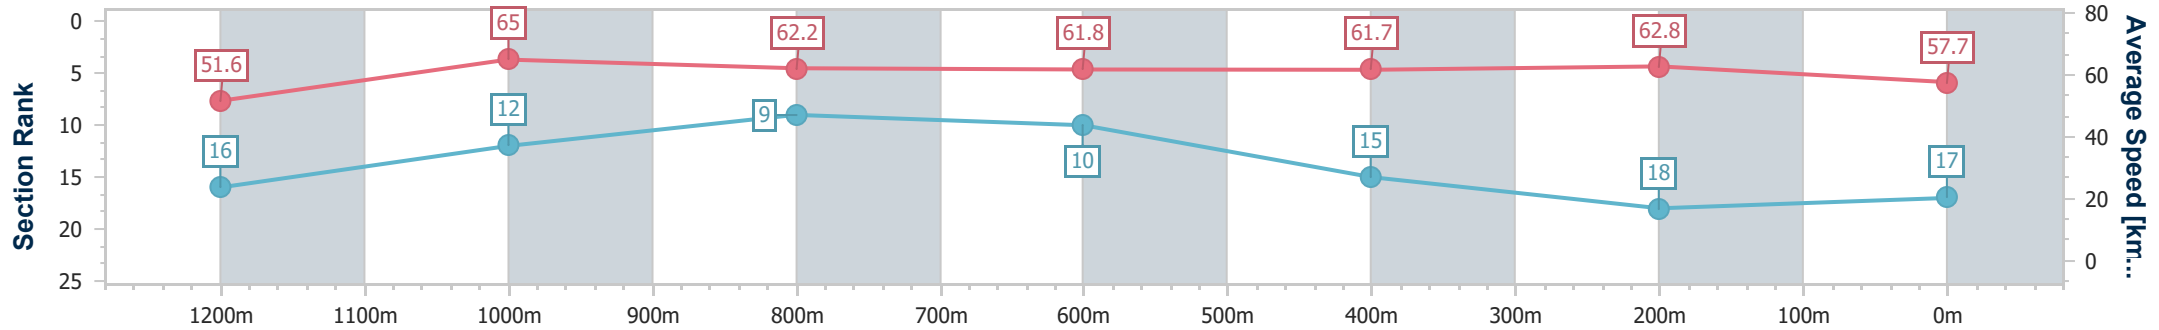

Eagle Farm QLD Professional

Race 8: THE STAR STRADBROKE HANDICAP - 1400m

10 June 2023 - 15:54

Track Rating: Good 4, Weather: Fine, Rail Position: +4m Entire Course

BRISBANE RACING CLUB

Section	Overall	1200m	1000m	800m	600m	400m	200m
Section Times	1:24.18 [17] (0:14.11)	1:10.07 [16] (0:11.09)	0:58.98 [12] (0:11.62)	0:47.36 [9] (0:11.71)	0:35.65 [10] (0:11.70)	0:23.95 [15] (0:11.48)	0:12.47 [18] (0:12.47)
Average Speed [km/h]	51.6	65.0	62.2	61.8	61.7	62.8	57.7
Top Speed [km/h]	67.2	67.0	63.5	63.2	63.2	64.1	60.5
Avg. Dist. to Rail [m]	17.4	2.1	0.9	1.0	0.7	2.4	1.8
Avg. Stride Freq. [Hz]	2.2	2.2	2.2	2.2	2.2	2.3	2.2
Avg. Stride Length [m]	6.3	8.1	7.7	7.9	7.8	7.7	7.4

- [] Ranking at each section and finish
- .-.- No data available at this section
- NA No data available

Horse/Jockey Name	Eleven Eleven
Final Rank	18
Fastest Section Time (Section)	0:11.20 (400m)
Top Speed [km/h] (Section)	67.2 (600m)
Race State	Finished