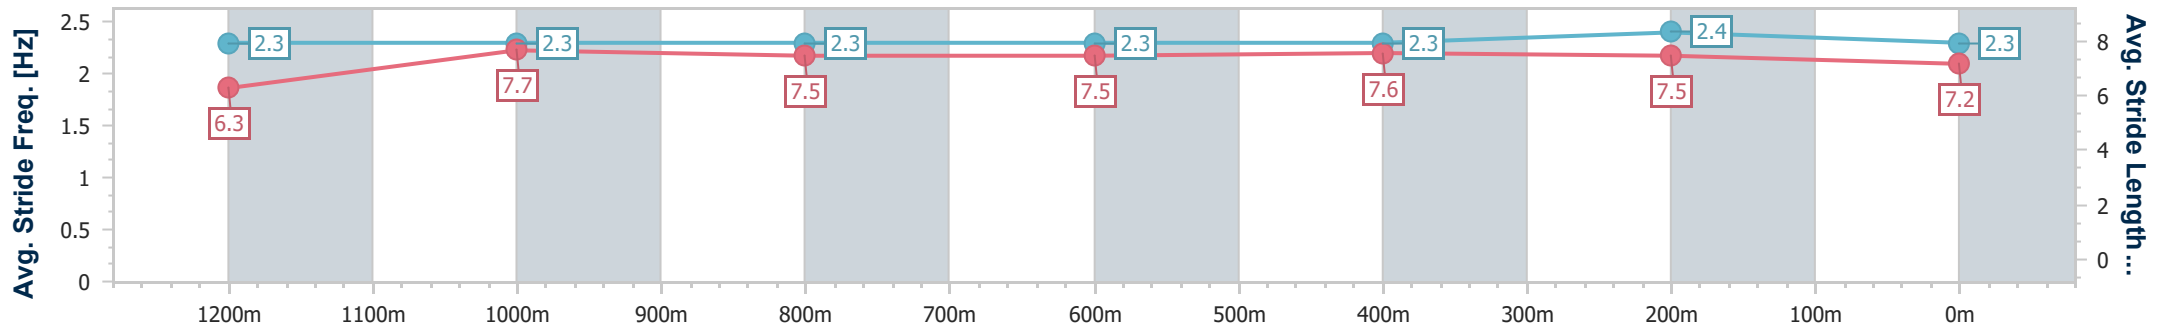

Eagle Farm QLD Professional

Race 8: THE STAR STRADBROKE HANDICAP - 1400m

10 June 2023 - 15:54

Track Rating: Good 4, Weather: Fine, Rail Position: +4m Entire Course

BRISBANE RACING CLUB

Section	Overall	1200m	1000m	800m	600m	400m	200m
Section Times	1:23.37 [11] (0:13.91)	1:09.46 [12] (0:11.37)	0:58.09 [13] (0:11.77)	0:46.32 [14] (0:11.75)	0:34.57 [14] (0:11.34)	0:23.23 [12] (0:11.14)	0:12.09 [14] (0:12.09)
Average Speed [km/h]	52.3	63.5	62.1	61.8	64.3	64.6	59.6
Top Speed [km/h]	63.5	64.6	63.5	63.4	65.6	65.9	62.8
Avg. Dist. to Rail [m]	18.1	4.2	3.3	1.7	2.7	8.1	9.5
Avg. Stride Freq. [Hz]	2.3	2.3	2.3	2.3	2.3	2.4	2.3
Avg. Stride Length [m]	6.3	7.7	7.5	7.5	7.6	7.5	7.2