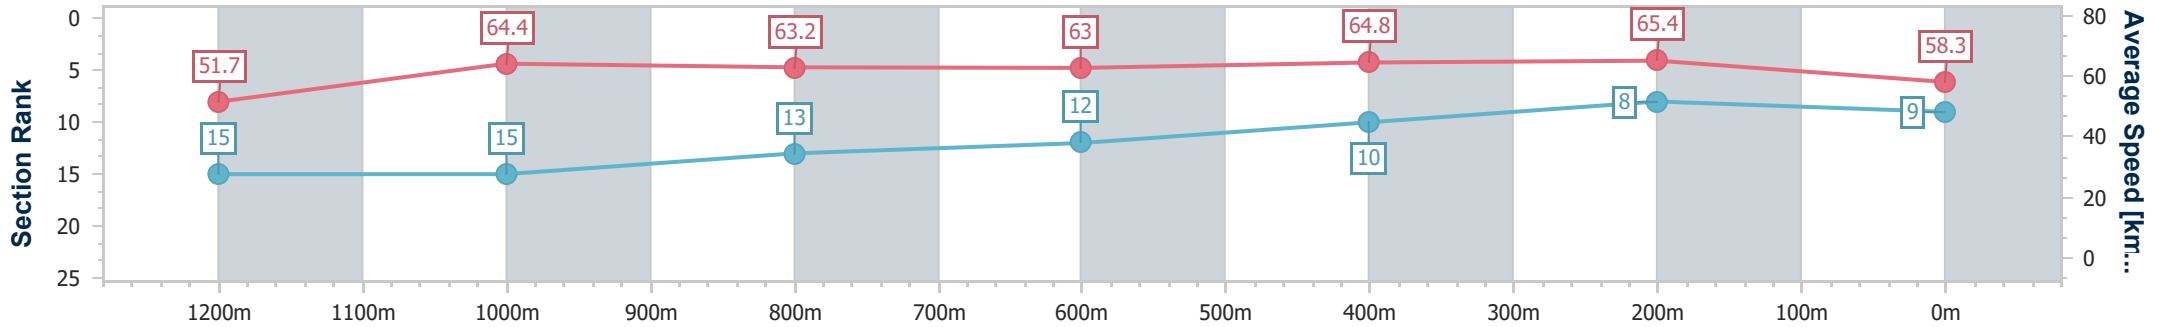

Eagle Farm QLD Professional

Race 8: THE STAR STRADBROKE HANDICAP - 1400m

10 June 2023 - 15:54

Track Rating: Good 4, Weather: Fine, Rail Position: +4m Entire Course

BRISBANE RACING CLUB

Section	Overall	1200m	1000m	800m	600m	400m	200m
Section Times	1:23.32 [9] (0:14.09)	1:09.23 [15] (0:11.23)	0:58.00 [15] (0:11.71)	0:46.29 [13] (0:11.61)	0:34.68 [12] (0:11.32)	0:23.36 [10] (0:10.99)	0:12.37 [8] (0:12.37)
Average Speed [km/h]	51.7	64.4	63.2	63.0	64.8	65.4	58.3
Top Speed [km/h]	64.7	65.6	65.0	63.9	66.9	68.3	61.9
Avg. Dist. to Rail [m]	20.9	6.1	5.4	3.6	3.7	7.7	7.0
Avg. Stride Freq. [Hz]	2.3	2.3	2.3	2.2	2.3	2.4	2.2
Avg. Stride Length [m]	6.2	7.7	7.6	7.7	7.8	7.7	7.3