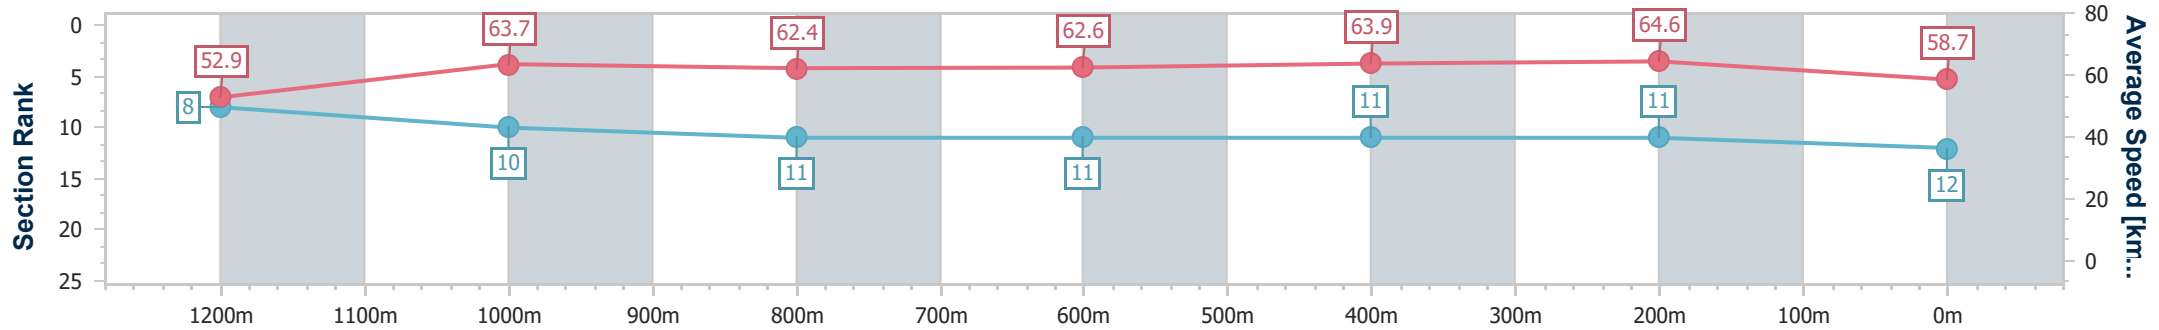

Eagle Farm QLD Professional

Race 8: THE STAR STRADBROKE HANDICAP - 1400m

10 June 2023 - 15:54

Track Rating: Good 4, Weather: Fine, Rail Position: +4m Entire Course

BRISBANE RACING CLUB

Section	Overall	1200m	1000m	800m	600m	400m	200m
Section Times	1:23.44 [12] (0:13.74)	1:09.70 [8] (0:11.34)	0:58.36 [10] (0:11.83)	0:46.53 [11] (0:11.67)	0:34.86 [11] (0:11.44)	0:23.42 [11] (0:11.15)	0:12.27 [11] (0:12.27)
Average Speed [km/h]	52.9	63.7	62.4	62.6	63.9	64.6	58.7
Top Speed [km/h]	65.1	65.1	63.9	63.0	65.0	66.2	62.3
Avg. Dist. to Rail [m]	16.0	5.1	4.8	3.5	3.0	5.1	5.1
Avg. Stride Freq. [Hz]	2.3	2.4	2.4	2.4	2.4	2.5	2.4
Avg. Stride Length [m]	6.3	7.4	7.3	7.3	7.3	7.2	6.8