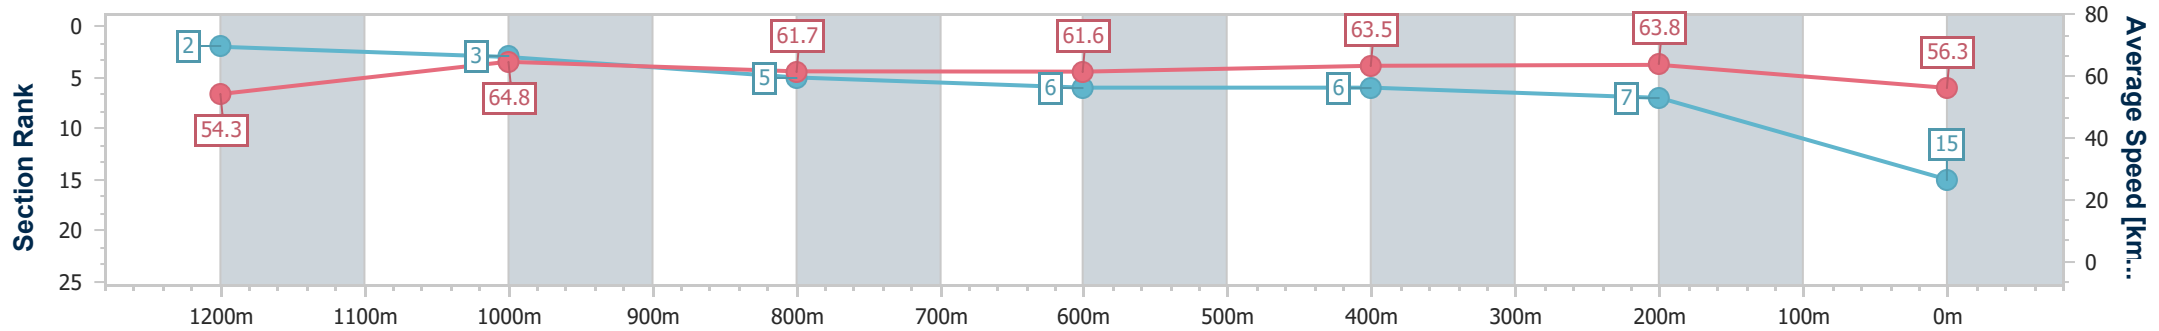

Eagle Farm QLD Professional

Race 8: THE STAR STRADBROKE HANDICAP - 1400m

10 June 2023 - 15:54

Track Rating: Good 4, Weather: Fine, Rail Position: +4m Entire Course

BRISBANE RACING CLUB

Section	Overall	1200m	1000m	800m	600m	400m	200m
Section Times	1:23.71 [15] (0:13.36)	1:10.35 [2] (0:11.13)	0:59.22 [3] (0:11.91)	0:47.31 [5] (0:11.84)	0:35.47 [6] (0:11.41)	0:24.06 [6] (0:11.29)	0:12.77 [7] (0:12.77)
Average Speed [km/h]	54.3	64.8	61.7	61.6	63.5	63.8	56.3
Top Speed [km/h]	66.3	66.2	62.5	62.9	65.1	65.5	61.6
Avg. Dist. to Rail [m]	15.4	3.3	3.7	2.9	1.4	3.5	5.1
Avg. Stride Freq. [Hz]	2.3	2.4	2.3	2.3	2.4	2.4	2.3
Avg. Stride Length [m]	6.3	7.6	7.4	7.5	7.3	7.3	6.8

- [] Ranking at each section and finish
- .-.- No data available at this section
- NA No data available

Horse/Jockey Name	Holyfield
Final Rank	16
Fastest Section Time (Section)	0:11.22 (400m)
Top Speed [km/h] (Section)	66.4 (400m)
Race State	Finished