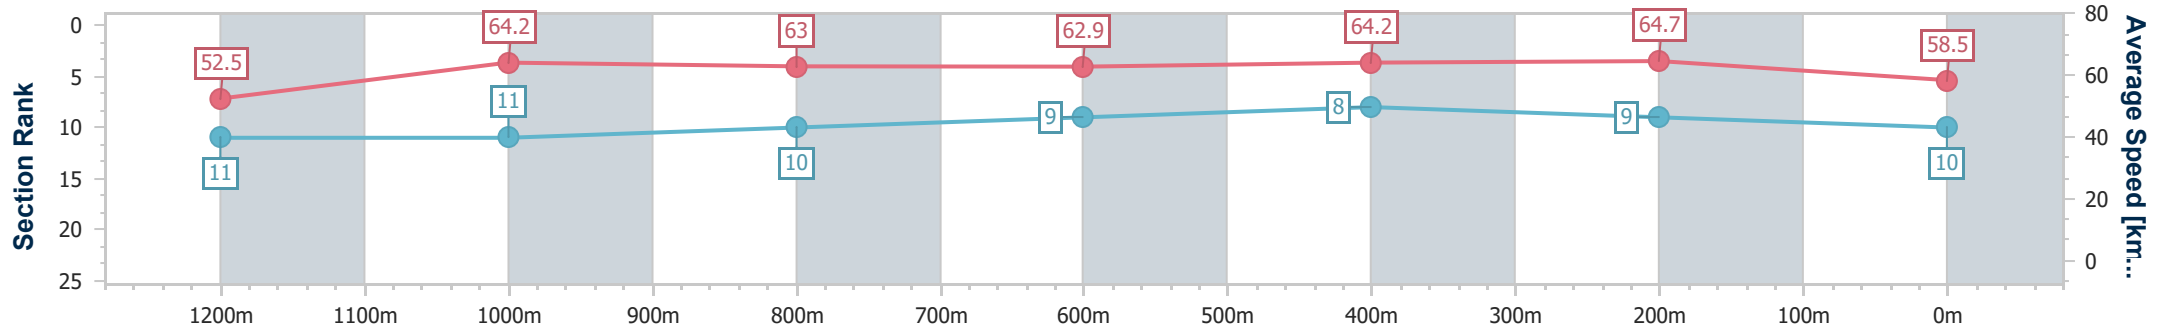

Eagle Farm QLD Professional

Race 8: THE STAR STRADBROKE HANDICAP - 1400m

10 June 2023 - 15:54

Track Rating: Good 4, Weather: Fine, Rail Position: +4m Entire Course

BRISBANE RACING CLUB

Section	Overall	1200m	1000m	800m	600m	400m	200m
Section Times	1:23.33 [10] (0:13.85)	1:09.48 [11] (0:11.26)	0:58.22 [11] (0:11.72)	0:46.50 [10] (0:11.69)	0:34.81 [9] (0:11.38)	0:23.43 [8] (0:11.15)	0:12.28 [9] (0:12.28)
Average Speed [km/h]	52.5	64.2	63.0	62.9	64.2	64.7	58.5
Top Speed [km/h]	65.6	65.4	64.1	63.7	65.6	66.0	62.4
Avg. Dist. to Rail [m]	19.1	5.0	4.9	4.8	3.3	5.7	5.9
Avg. Stride Freq. [Hz]	2.2	2.3	2.2	2.2	2.2	2.3	2.2
Avg. Stride Length [m]	6.4	7.9	7.7	7.9	7.9	7.9	7.6

- [] Ranking at each section and finish
- .-.- No data available at this section
- NA No data available

Horse/Jockey Name	Royal Merchant
Final Rank	11
Fastest Section Time (Section)	0:11.14 (400m)
Top Speed [km/h] (Section)	65.9 (400m)
Race State	Finished