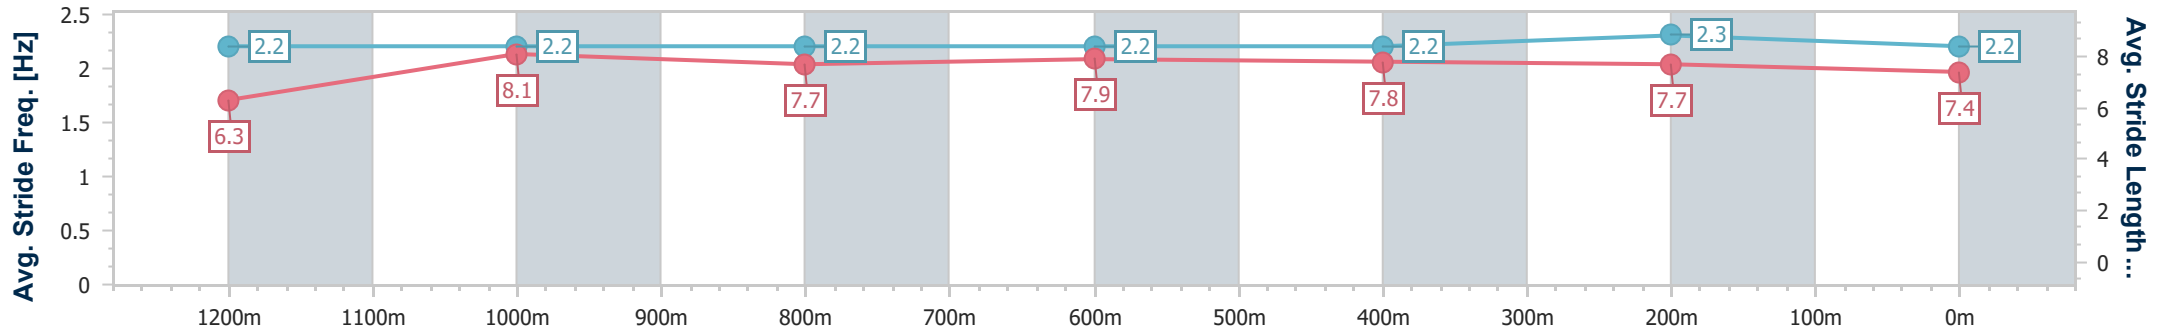

Eagle Farm QLD Professional

Race 8: THE STAR STRADBROKE HANDICAP - 1400m

10 June 2023 - 15:54

Track Rating: Good 4, Weather: Fine, Rail Position: +4m Entire Course

BRISBANE RACING CLUB

Section	Overall	1200m	1000m	800m	600m	400m	200m
Section Times	1:24.18 [17] (0:14.11)	1:10.07 [16] (0:11.09)	0:58.98 [12] (0:11.62)	0:47.36 [9] (0:11.71)	0:35.65 [10] (0:11.70)	0:23.95 [15] (0:11.48)	0:12.47 [18] (0:12.47)
Average Speed [km/h]	51.6	65.0	62.2	61.8	61.7	62.8	57.7
Top Speed [km/h]	67.2	67.0	63.5	63.2	63.2	64.1	60.5
Avg. Dist. to Rail [m]	17.4	2.1	0.9	1.0	0.7	2.4	1.8
Avg. Stride Freq. [Hz]	2.2	2.2	2.2	2.2	2.2	2.3	2.2
Avg. Stride Length [m]	6.3	8.1	7.7	7.9	7.8	7.7	7.4

- [] Ranking at each section and finish
- .-.- No data available at this section
- NA No data available

Horse/Jockey Name	Eleven Eleven
Final Rank	18
Fastest Section Time (Section)	0:11.20 (400m)
Top Speed [km/h] (Section)	67.2 (600m)
Race State	Finished