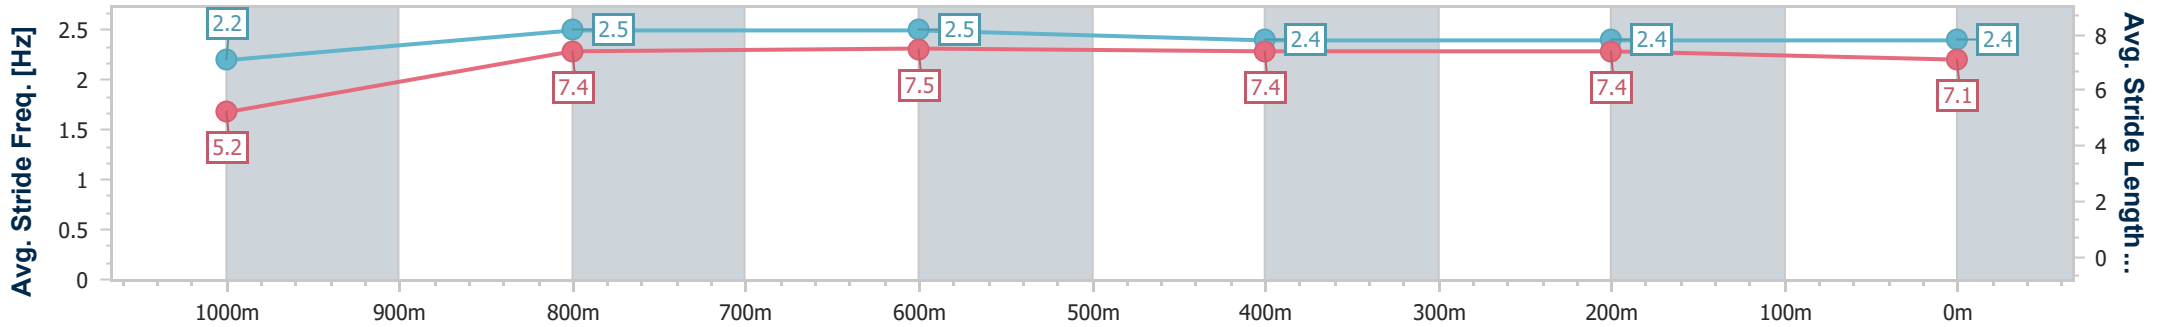

- [ ] Ranking at each section and finish
- .-.- No data available at this section
- NA No data available

Horse/Jockey Name	Amalfi Queen
Final Rank	12
Fastest Section Time (Section)	0:09.69 (Overall)
Top Speed [km/h] (Section)	67.2 (800m)
Race State	Finished

Doomben QLD Professional

Race 3: XXXX DRY Fillies and Mares Class 1 Handicap - 1110m

14 June 2023 - 13:43

Track Rating: Good 4, Weather: Fine, Rail Position: +7m Entire Course

BRISBANE RACING CLUB

Section	Overall	1000m	800m	600m	400m	200m
Section Times	1:05.80 [12] (0:09.69)	0:56.11 [14] (0:10.91)	0:45.20 [14] (0:10.76)	0:34.44 [14] (0:11.23)	0:23.21 [14] (0:11.24)	0:11.97 [14] (0:11.97)
Average Speed [km/h]	40.9	65.9	66.5	64.1	64.1	60.3
Top Speed [km/h]	63.3	67.1	67.2	65.7	65.3	63.3
Avg. Dist. to Rail [m]	6.4	0.7	1.1	0.3	0.8	1.1
Avg. Stride Freq. [Hz]	2.2	2.5	2.5	2.4	2.4	2.4
Avg. Stride Length [m]	5.2	7.4	7.5	7.4	7.4	7.1