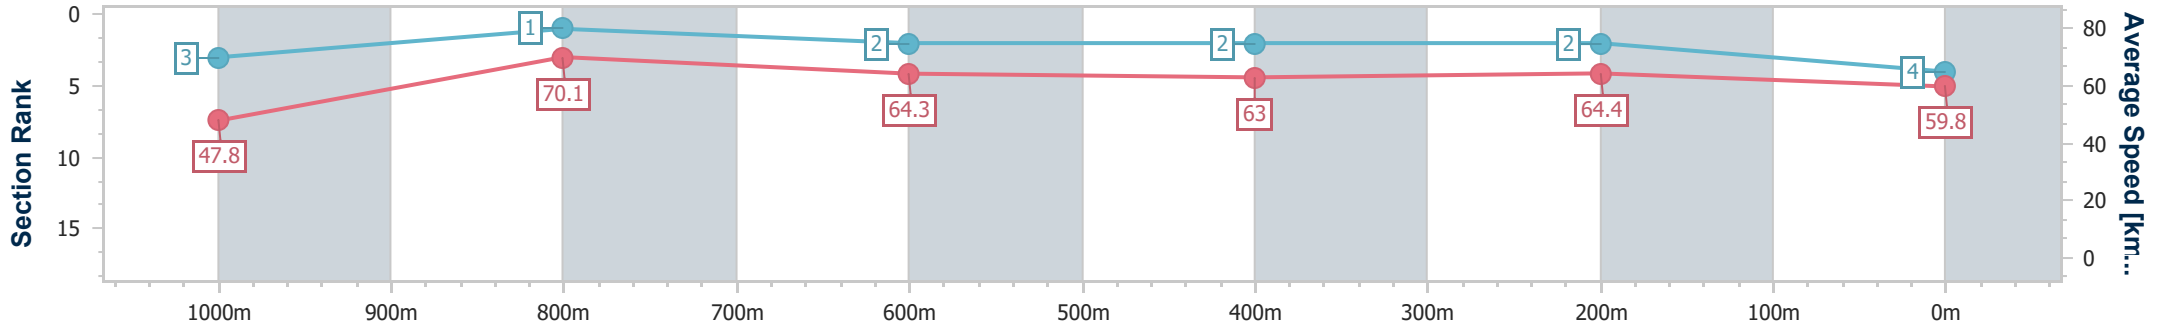

Doomben QLD Professional

Race 3: XXXX DRY Fillies and Mares Class 1 Handicap - 1110m

14 June 2023 - 13:43

Track Rating: Good 4, Weather: Fine, Rail Position: +7m Entire Course

BRISBANE RACING CLUB

Section	Overall	1000m	800m	600m	400m	200m
Section Times	1:04.83 [4] (0:08.29)	0:56.54 [3] (0:10.32)	0:46.22 [1] (0:11.32)	0:34.90 [2] (0:11.62)	0:23.28 [2] (0:11.24)	0:12.04 [2] (0:12.04)
Average Speed [km/h]	47.8	70.1	64.3	63.0	64.4	59.8
Top Speed [km/h]	67.4	72.1	67.6	64.0	65.5	63.5
Avg. Dist. to Rail [m]	7.9	2.9	2.3	3.1	1.6	1.9
Avg. Stride Freq. [Hz]	2.3	2.5	2.3	2.3	2.4	2.3
Avg. Stride Length [m]	5.6	7.6	7.7	7.4	7.4	7.1