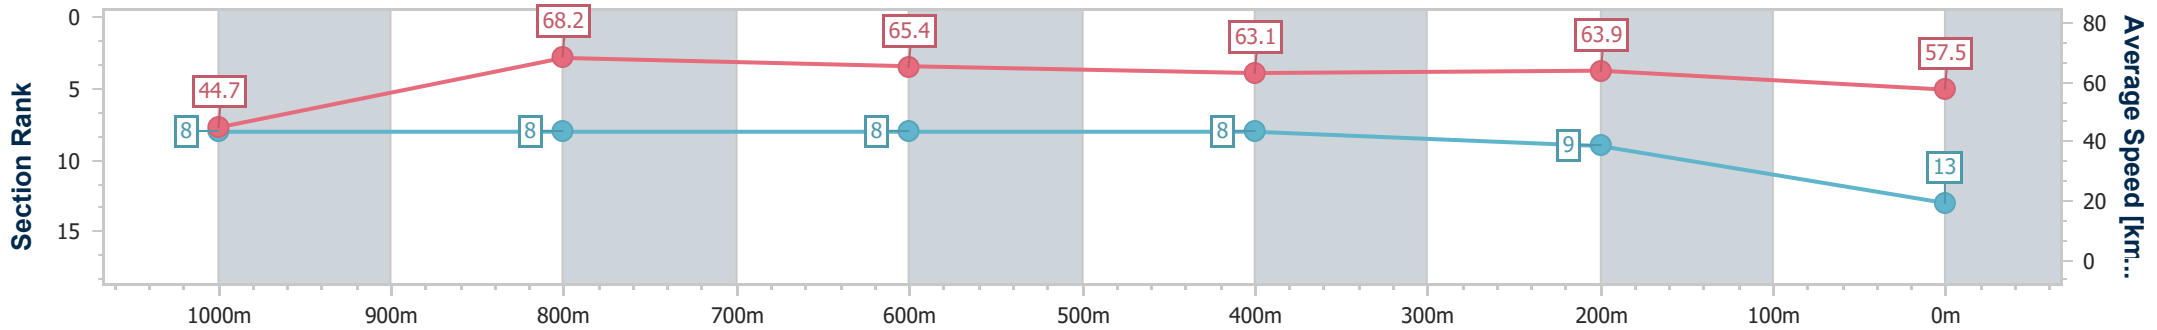

Doomben QLD Professional

Race 3: XXXX DRY Fillies and Mares Class 1 Handicap - 1110m

14 June 2023 - 13:43

Track Rating: Good 4, Weather: Fine, Rail Position: +7m Entire Course

BRISBANE RACING CLUB

Section	Overall	1000m	800m	600m	400m	200m
Section Times	1:05.83 [13] (0:08.85)	0:56.98 [8] (0:10.60)	0:46.38 [8] (0:11.07)	0:35.31 [8] (0:11.48)	0:23.83 [8] (0:11.29)	0:12.54 [9] (0:12.54)
Average Speed [km/h]	44.7	68.2	65.4	63.1	63.9	57.5
Top Speed [km/h]	68.4	69.7	68.4	64.5	64.7	62.5
Avg. Dist. to Rail [m]	2.9	1.3	1.2	1.0	2.8	6.5
Avg. Stride Freq. [Hz]	2.2	2.4	2.3	2.3	2.4	2.3
Avg. Stride Length [m]	5.7	7.9	7.7	7.6	7.5	7.1

- [ ] Ranking at each section and finish
- .-.- No data available at this section
- NA No data available

Horse/Jockey Name	Idoneus
Final Rank	14
Fastest Section Time (Section)	0:08.53 (Overall)
Top Speed [km/h] (Section)	70.0 (1000m)
Race State	Finished