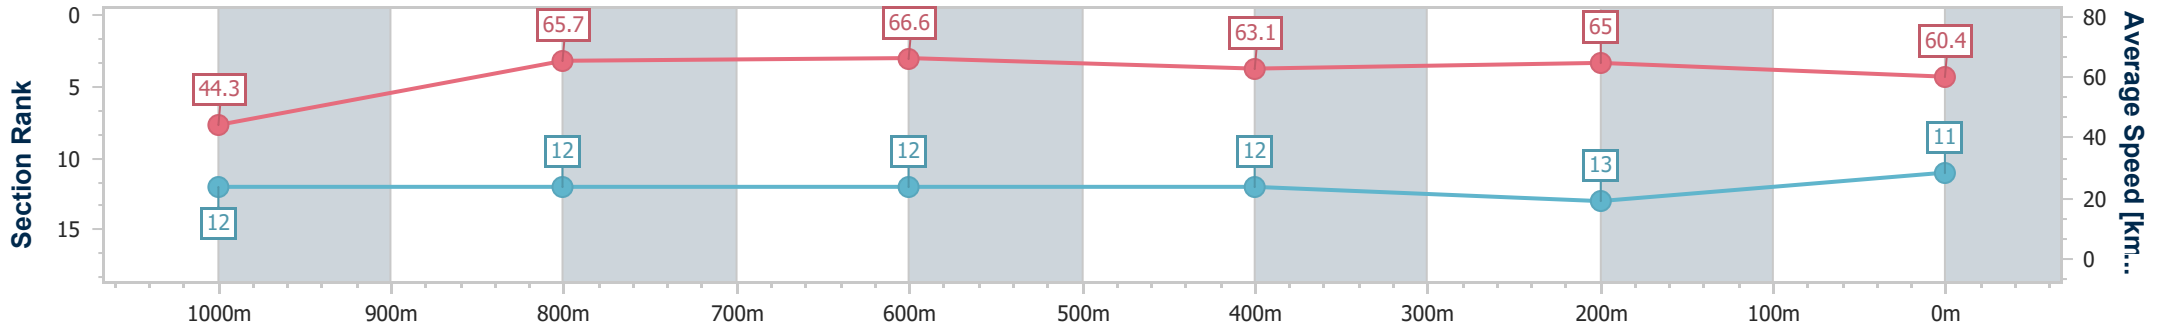

Doomben QLD Professional

Race 3: XXXX DRY Fillies and Mares Class 1 Handicap - 1110m

14 June 2023 - 13:43

Track Rating: Good 4, Weather: Fine, Rail Position: +7m Entire Course

BRISBANE RACING CLUB

Section	Overall	1000m	800m	600m	400m	200m
Section Times	1:05.39 [11] (0:08.98)	0:56.41 [12] (0:11.02)	0:45.39 [12] (0:10.87)	0:34.52 [12] (0:11.47)	0:23.05 [12] (0:11.12)	0:11.93 [13] (0:11.93)
Average Speed [km/h]	44.3	65.7	66.6	63.1	65.0	60.4
Top Speed [km/h]	62.1	68.4	68.6	64.9	66.1	63.4
Avg. Dist. to Rail [m]	12.3	3.0	1.0	1.3	4.6	7.5
Avg. Stride Freq. [Hz]	2.3	2.5	2.5	2.4	2.5	2.4
Avg. Stride Length [m]	5.4	7.4	7.5	7.3	7.4	6.9

- [ ] Ranking at each section and finish
- .-.- No data available at this section
- NA No data available

Horse/Jockey Name	Amalfi Queen
Final Rank	12
Fastest Section Time (Section)	0:09.69 (Overall)
Top Speed [km/h] (Section)	67.2 (800m)
Race State	Finished