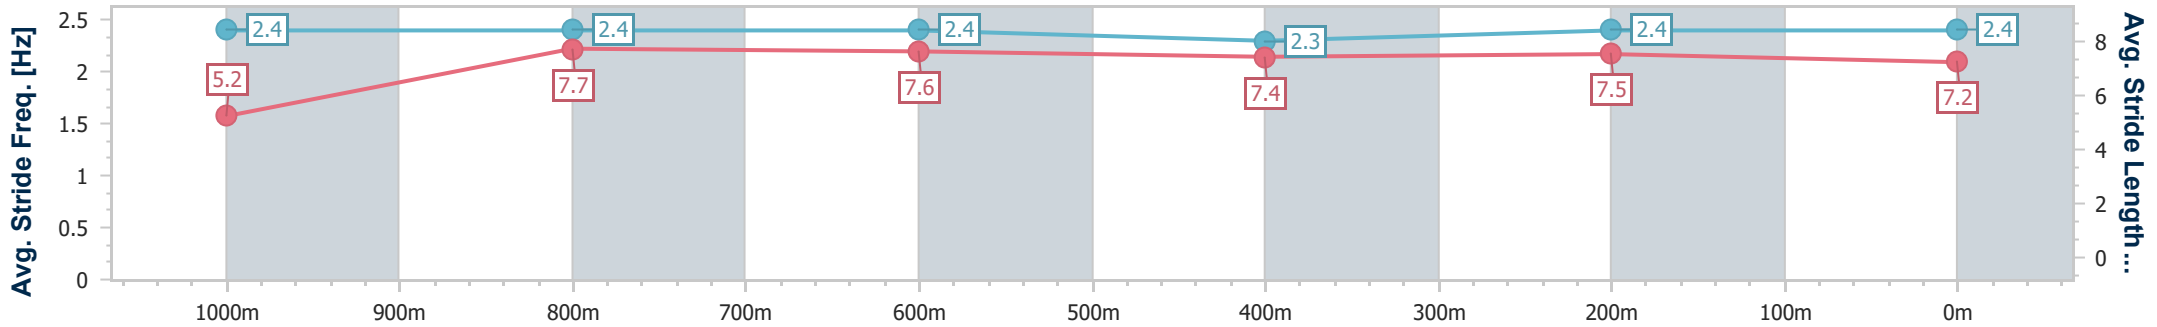

### Doomben QLD Professional

Race 3: XXXX DRY Fillies and Mares Class 1 Handicap - 1110m

14 June 2023 - 13:43

Track Rating: Good 4, Weather: Fine, Rail Position: +7m Entire Course

BRISBANE RACING CLUB

Section	Overall	1000m	800m	600m	400m	200m
Section Times	1:04.76 [2] (0:08.49)	0:56.27 [6] (0:10.69)	0:45.58 [7] (0:11.13)	0:34.45 [6] (0:11.55)	0:22.90 [6] (0:11.13)	0:11.77 [4] (0:11.77)
Average Speed [km/h]	46.7	67.5	65.2	62.6	64.6	61.2
Top Speed [km/h]	66.9	69.3	68.6	64.0	65.4	64.5
Avg. Dist. to Rail [m]	2.9	1.1	1.6	0.8	1.0	2.4
Avg. Stride Freq. [Hz]	2.4	2.4	2.4	2.3	2.4	2.4
Avg. Stride Length [m]	5.2	7.7	7.6	7.4	7.5	7.2