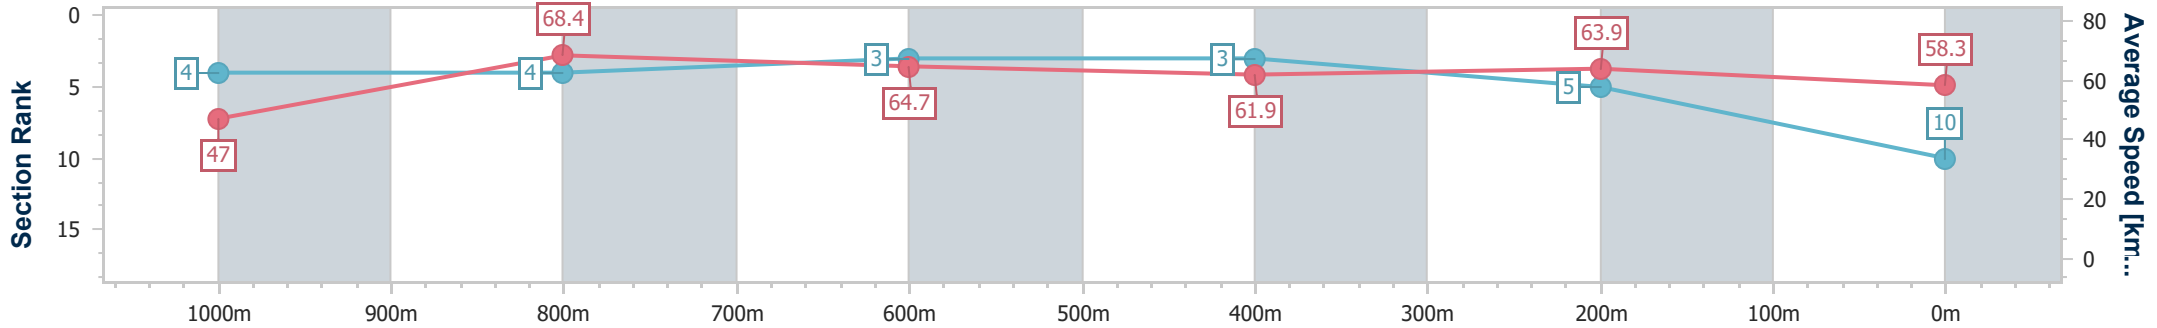

- [ ] Ranking at each section and finish
- .-.- No data available at this section
- NA No data available

Horse/Jockey Name	March Forward
Final Rank	10
Fastest Section Time (Section)	0:08.42 (Overall)
Top Speed [km/h] (Section)	69.6 (1000m)
Race State	Finished

### Doomben QLD Professional

Race 3: XXXX DRY Fillies and Mares Class 1 Handicap - 1110m

14 June 2023 - 13:43

Track Rating: Good 4, Weather: Fine, Rail Position: +7m Entire Course

BRISBANE RACING CLUB

Section	Overall	1000m	800m	600m	400m	200m
Section Times	1:05.37 [10] (0:08.42)	0:56.95 [4] (0:10.53)	0:46.42 [4] (0:11.16)	0:35.26 [3] (0:11.64)	0:23.62 [3] (0:11.24)	0:12.38 [5] (0:12.38)
Average Speed [km/h]	47.0	68.4	64.7	61.9	63.9	58.3
Top Speed [km/h]	67.3	69.6	67.4	62.6	65.6	62.0
Avg. Dist. to Rail [m]	1.5	0.6	0.7	0.5	1.5	1.1
Avg. Stride Freq. [Hz]	2.3	2.6	2.5	2.4	2.5	2.4
Avg. Stride Length [m]	5.5	7.2	7.2	7.0	7.2	6.8

- [ ] Ranking at each section and finish
- .-.- No data available at this section
- NA No data available

Horse/Jockey Name	Saweetie
Final Rank	11
Fastest Section Time (Section)	0:08.98 (Overall)
Top Speed [km/h] (Section)	68.6 (800m)
Race State	Finished