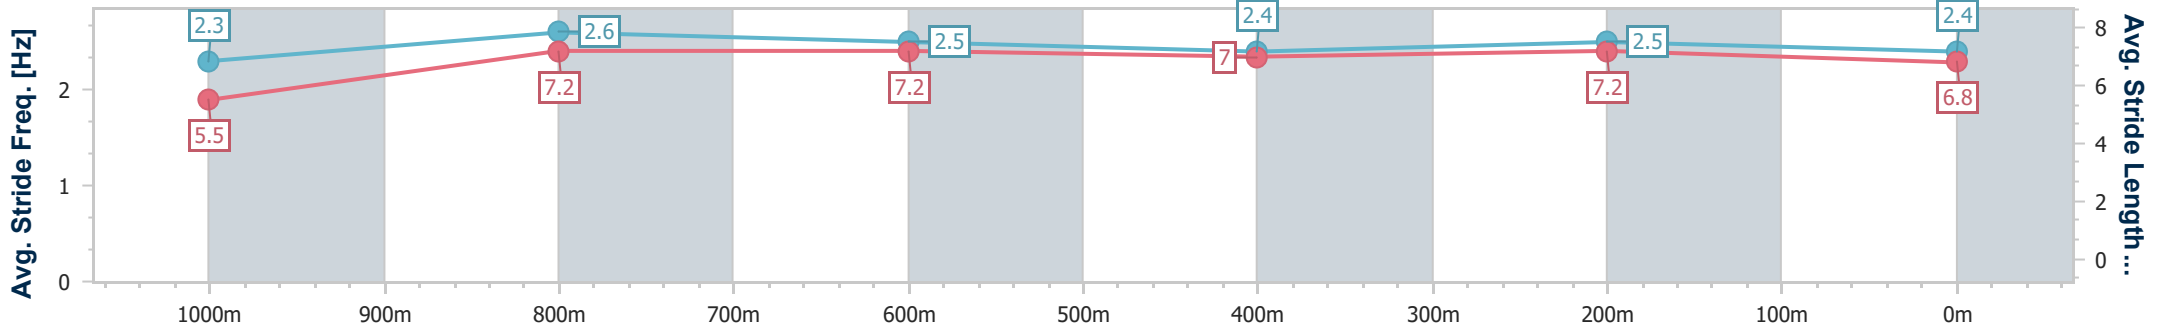

- [ ] Ranking at each section and finish
- .-.- No data available at this section
- NA No data available

Horse/Jockey Name	March Forward
Final Rank	10
Fastest Section Time (Section)	0:08.42 (Overall)
Top Speed [km/h] (Section)	69.6 (1000m)
Race State	Finished

### Doomben QLD Professional

Race 3: XXXX DRY Fillies and Mares Class 1 Handicap - 1110m

14 June 2023 - 13:43

Track Rating: Good 4, Weather: Fine, Rail Position: +7m Entire Course

BRISBANE RACING CLUB

Section	Overall	1000m	800m	600m	400m	200m
Section Times	1:05.37 [10] (0:08.42)	0:56.95 [4] (0:10.53)	0:46.42 [4] (0:11.16)	0:35.26 [3] (0:11.64)	0:23.62 [3] (0:11.24)	0:12.38 [5] (0:12.38)
Average Speed [km/h]	47.0	68.4	64.7	61.9	63.9	58.3
Top Speed [km/h]	67.3	69.6	67.4	62.6	65.6	62.0
Avg. Dist. to Rail [m]	1.5	0.6	0.7	0.5	1.5	1.1
Avg. Stride Freq. [Hz]	2.3	2.6	2.5	2.4	2.5	2.4
Avg. Stride Length [m]	5.5	7.2	7.2	7.0	7.2	6.8