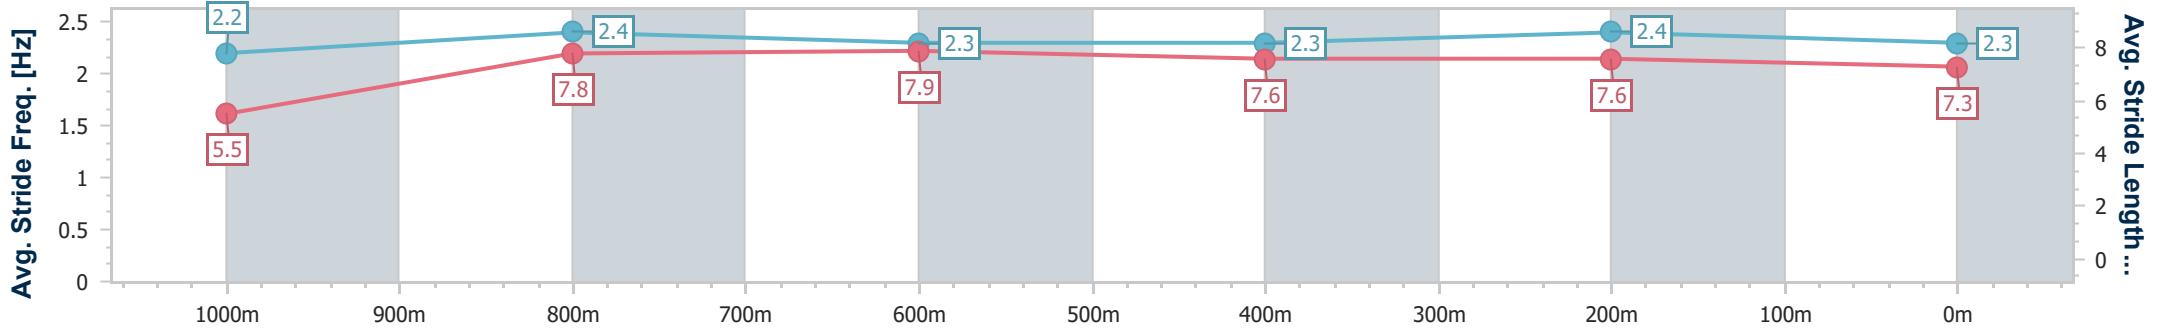

Doomben QLD Professional

Race 3: XXXX DRY Fillies and Mares Class 1 Handicap - 1110m

14 June 2023 - 13:43

Track Rating: Good 4, Weather: Fine, Rail Position: +7m Entire Course

BRISBANE RACING CLUB

Section	Overall	1000m	800m	600m	400m	200m
Section Times	1:04.85 [5] (0:08.92)	0:55.93 [10] (0:10.86)	0:45.07 [11] (0:10.87)	0:34.20 [10] (0:11.46)	0:22.74 [10] (0:11.02)	0:11.72 [6] (0:11.72)
Average Speed [km/h]	44.5	66.4	66.4	63.3	65.5	61.4
Top Speed [km/h]	63.8	67.5	68.3	64.7	66.9	65.2
Avg. Dist. to Rail [m]	4.0	0.6	0.8	1.4	2.0	5.0
Avg. Stride Freq. [Hz]	2.2	2.4	2.3	2.3	2.4	2.3
Avg. Stride Length [m]	5.5	7.8	7.9	7.6	7.6	7.3