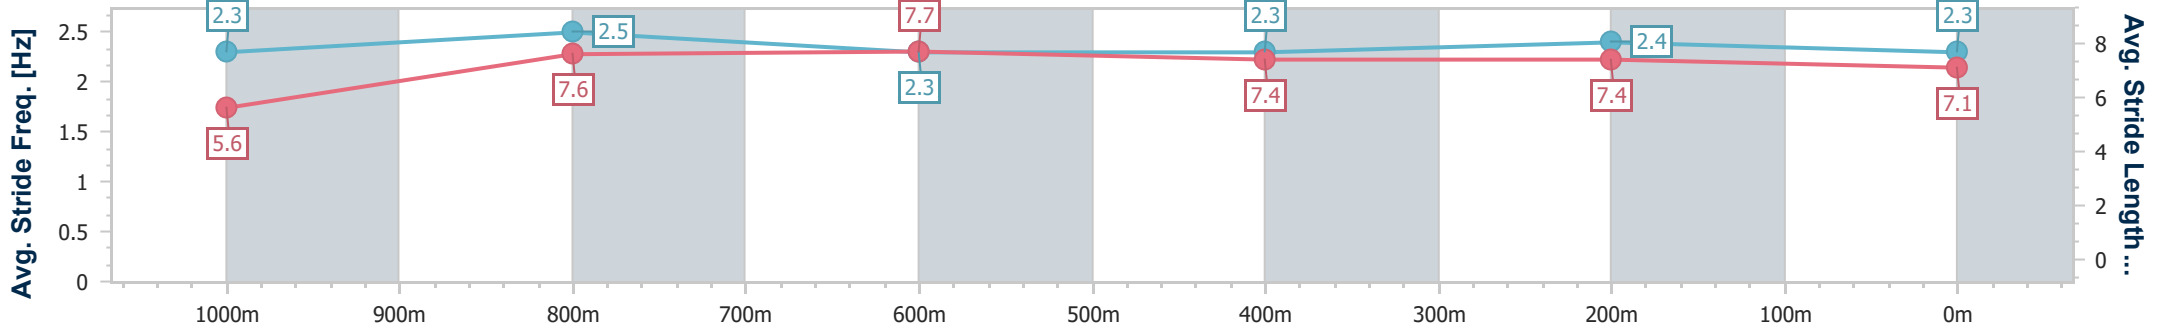

Doomben QLD Professional

Race 3: XXXX DRY Fillies and Mares Class 1 Handicap - 1110m

14 June 2023 - 13:43

Track Rating: Good 4, Weather: Fine, Rail Position: +7m Entire Course

BRISBANE RACING CLUB

Section	Overall	1000m	800m	600m	400m	200m
Section Times	1:04.83 [4] (0:08.29)	0:56.54 [3] (0:10.32)	0:46.22 [1] (0:11.32)	0:34.90 [2] (0:11.62)	0:23.28 [2] (0:11.24)	0:12.04 [2] (0:12.04)
Average Speed [km/h]	47.8	70.1	64.3	63.0	64.4	59.8
Top Speed [km/h]	67.4	72.1	67.6	64.0	65.5	63.5
Avg. Dist. to Rail [m]	7.9	2.9	2.3	3.1	1.6	1.9
Avg. Stride Freq. [Hz]	2.3	2.5	2.3	2.3	2.4	2.3
Avg. Stride Length [m]	5.6	7.6	7.7	7.4	7.4	7.1