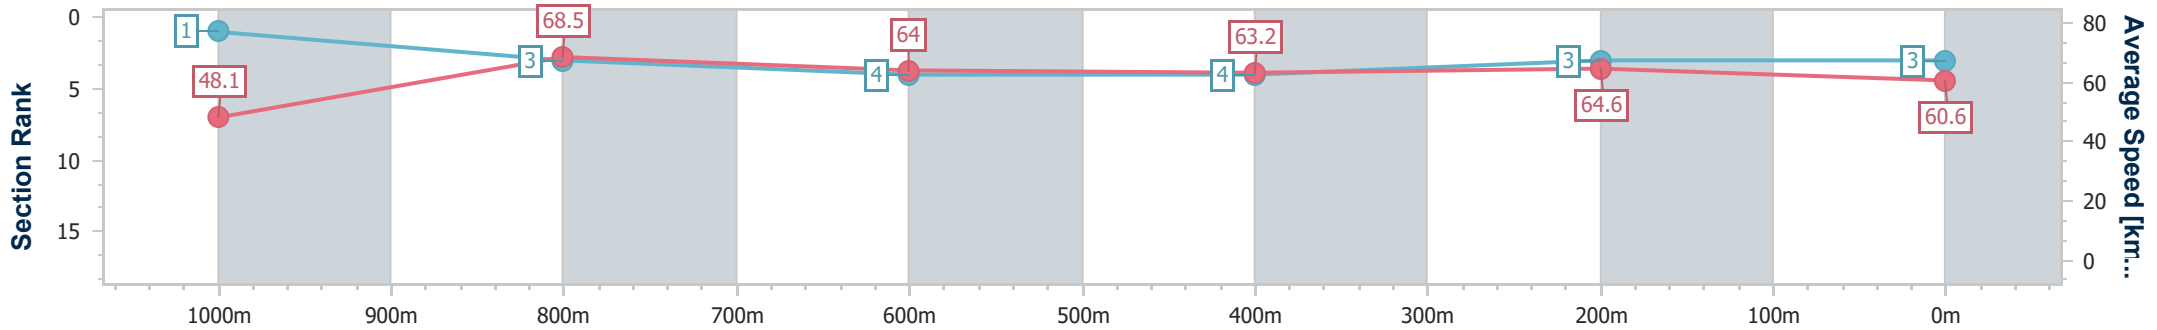

### Doomben QLD Professional

Race 3: XXXX DRY Fillies and Mares Class 1 Handicap - 1110m

14 June 2023 - 13:43

Track Rating: Good 4, Weather: Fine, Rail Position: +7m Entire Course

BRISBANE RACING CLUB

Section	Overall	1000m	800m	600m	400m	200m
Section Times	1:04.82 [3] (0:08.24)	0:56.58 [1] (0:10.58)	0:46.00 [3] (0:11.45)	0:34.55 [4] (0:11.50)	0:23.05 [4] (0:11.16)	0:11.89 [3] (0:11.89)
Average Speed [km/h]	48.1	68.5	64.0	63.2	64.6	60.6
Top Speed [km/h]	68.3	69.6	67.1	63.9	66.3	63.7
Avg. Dist. to Rail [m]	6.5	2.6	3.6	1.7	0.8	3.1
Avg. Stride Freq. [Hz]	2.4	2.5	2.4	2.4	2.4	2.4
Avg. Stride Length [m]	5.5	7.5	7.3	7.4	7.4	7.1