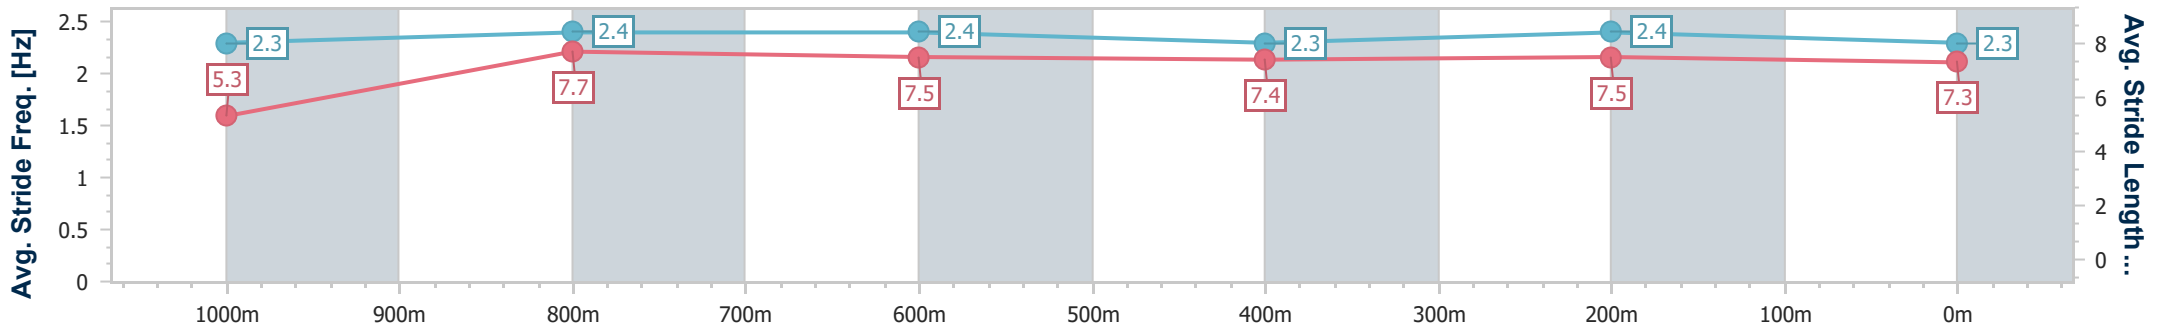

### Doomben QLD Professional

Race 3: XXXX DRY Fillies and Mares Class 1 Handicap - 1110m

14 June 2023 - 13:43

Track Rating: Good 4, Weather: Fine, Rail Position: +7m Entire Course

BRISBANE RACING CLUB

Section	Overall	1000m	800m	600m	400m	200m
Section Times	1:05.09 [8] (0:08.91)	0:56.18 [9] (0:10.64)	0:45.54 [9] (0:11.05)	0:34.49 [9] (0:11.50)	0:22.99 [9] (0:11.20)	0:11.79 [10] (0:11.79)
Average Speed [km/h]	44.4	67.6	64.9	62.4	64.1	61.0
Top Speed [km/h]	65.6	68.5	68.4	63.2	65.5	63.3
Avg. Dist. to Rail [m]	1.0	0.4	0.8	0.8	0.8	0.7
Avg. Stride Freq. [Hz]	2.3	2.4	2.4	2.3	2.4	2.3
Avg. Stride Length [m]	5.3	7.7	7.5	7.4	7.5	7.3

- [ ] Ranking at each section and finish
- .-.- No data available at this section
- NA No data available

Horse/Jockey Name	Glide On By
Final Rank	9
Fastest Section Time (Section)	0:08.93 (Overall)
Top Speed [km/h] (Section)	68.3 (800m)
Race State	Finished