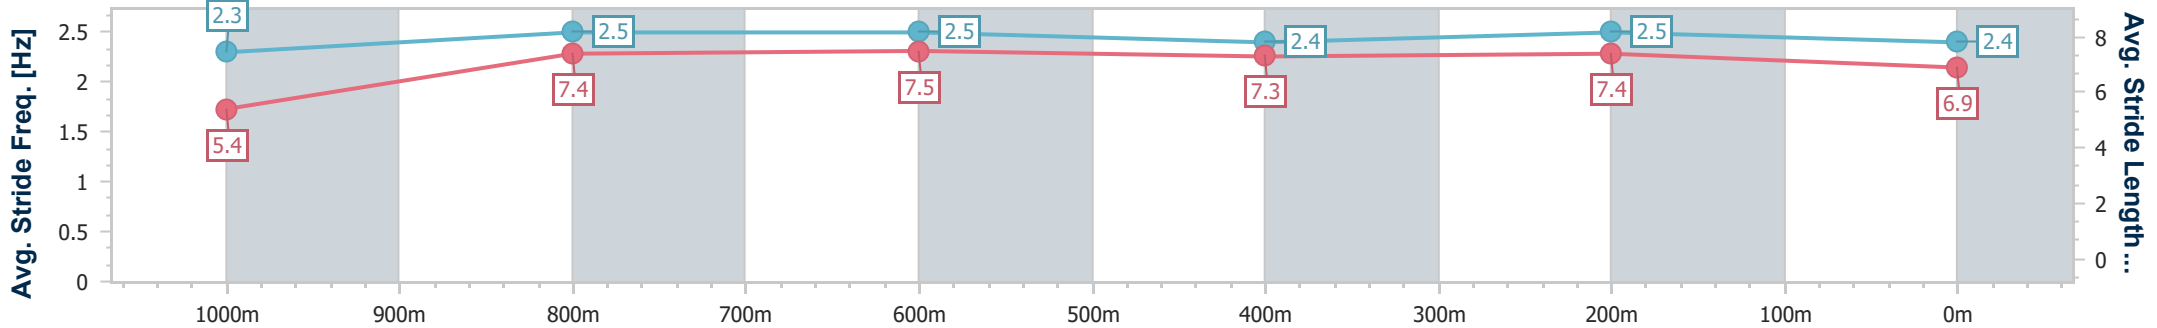

Doomben QLD Professional

Race 3: XXXX DRY Fillies and Mares Class 1 Handicap - 1110m

14 June 2023 - 13:43

Track Rating: Good 4, Weather: Fine, Rail Position: +7m Entire Course

BRISBANE RACING CLUB

Section	Overall	1000m	800m	600m	400m	200m
Section Times	1:05.39 [11] (0:08.98)	0:56.41 [12] (0:11.02)	0:45.39 [12] (0:10.87)	0:34.52 [12] (0:11.47)	0:23.05 [12] (0:11.12)	0:11.93 [13] (0:11.93)
Average Speed [km/h]	44.3	65.7	66.6	63.1	65.0	60.4
Top Speed [km/h]	62.1	68.4	68.6	64.9	66.1	63.4
Avg. Dist. to Rail [m]	12.3	3.0	1.0	1.3	4.6	7.5
Avg. Stride Freq. [Hz]	2.3	2.5	2.5	2.4	2.5	2.4
Avg. Stride Length [m]	5.4	7.4	7.5	7.3	7.4	6.9

- [ ] Ranking at each section and finish
- .-.- No data available at this section
- NA No data available

Horse/Jockey Name	Amalfi Queen
Final Rank	12
Fastest Section Time (Section)	0:09.69 (Overall)
Top Speed [km/h] (Section)	67.2 (800m)
Race State	Finished