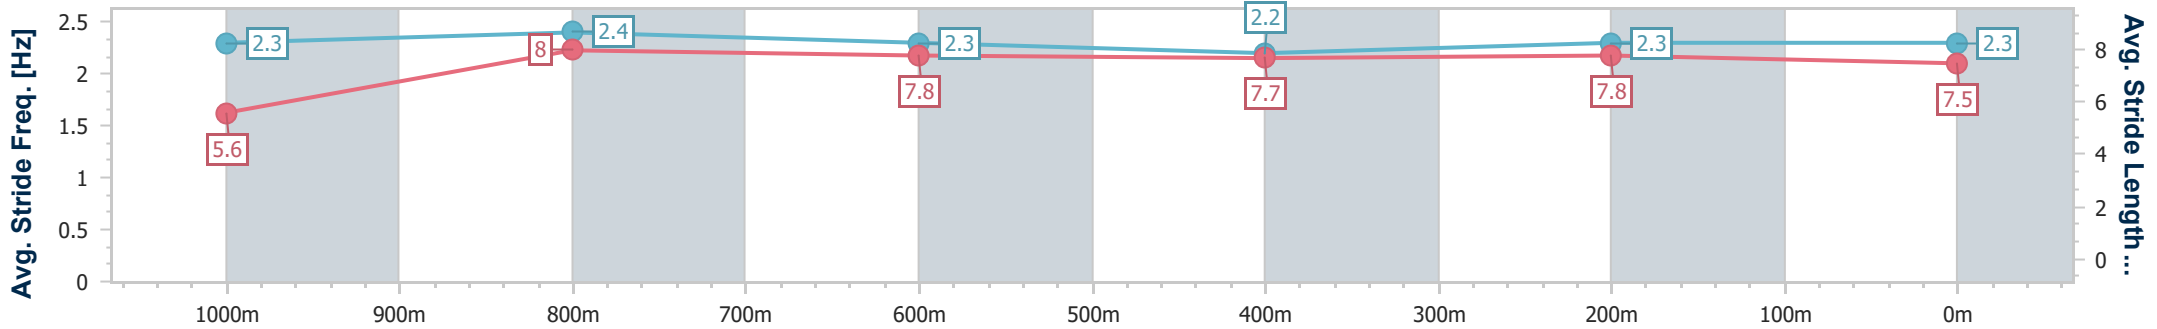

- [ ] Ranking at each section and finish
- .-.- No data available at this section
- NA No data available

Horse/Jockey Name	Iron Grace
Final Rank	7
Fastest Section Time (Section)	0:09.12 (Overall)
Top Speed [km/h] (Section)	67.5 (1000m)
Race State	Finished