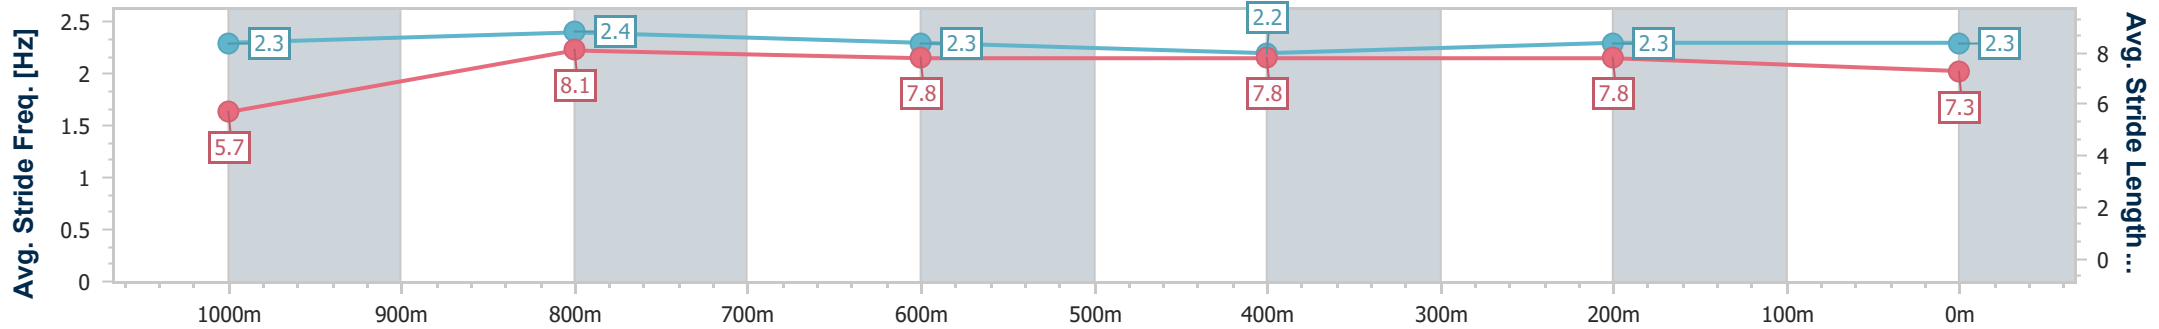

### Doomben QLD Professional

Race 3: XXXX DRY Fillies and Mares Class 1 Handicap - 1110m

14 June 2023 - 13:43

Track Rating: Good 4, Weather: Fine, Rail Position: +7m Entire Course

BRISBANE RACING CLUB

Section	Overall	1000m	800m	600m	400m	200m
Section Times	1:04.66 [1] (0:08.27)	0:56.39 [2] (0:10.36)	0:46.03 [2] (0:11.25)	0:34.78 [1] (0:11.65)	0:23.13 [1] (0:11.07)	0:12.06 [1] (0:12.06)
Average Speed [km/h]	48.0	69.4	64.0	62.0	64.7	59.8
Top Speed [km/h]	69.9	71.8	67.6	64.0	66.2	64.1
Avg. Dist. to Rail [m]	9.3	1.6	0.7	1.0	2.1	1.9
Avg. Stride Freq. [Hz]	2.3	2.4	2.3	2.2	2.3	2.3
Avg. Stride Length [m]	5.7	8.1	7.8	7.8	7.8	7.3