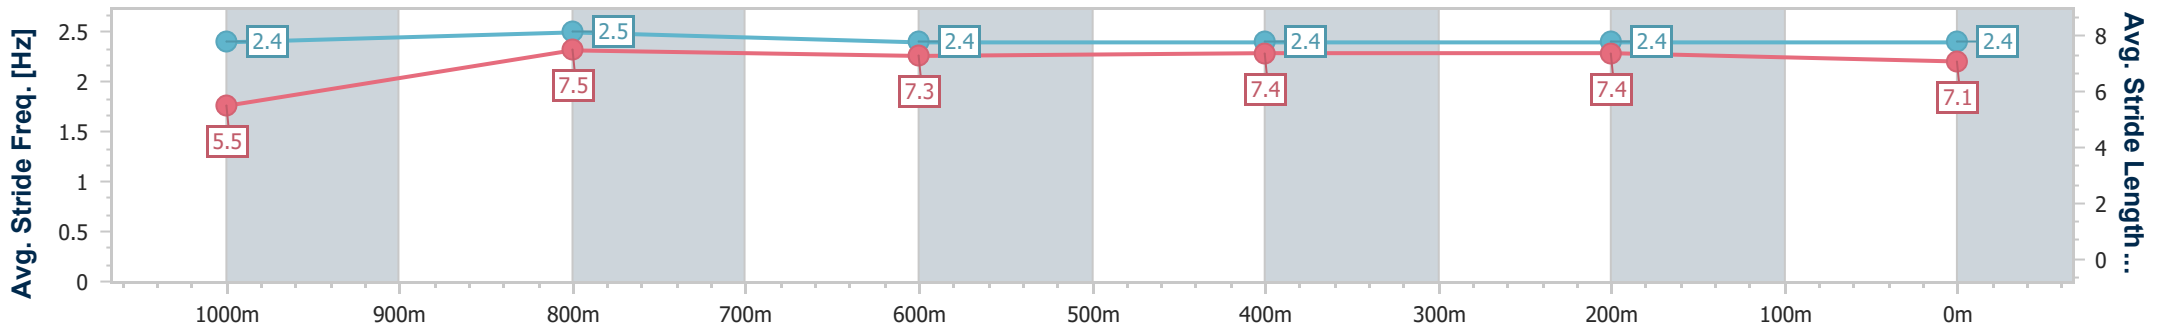

### Doomben QLD Professional

Race 3: XXXX DRY Fillies and Mares Class 1 Handicap - 1110m

14 June 2023 - 13:43

Track Rating: Good 4, Weather: Fine, Rail Position: +7m Entire Course

BRISBANE RACING CLUB

Section	Overall	1000m	800m	600m	400m	200m
Section Times	1:04.82 [3] (0:08.24)	0:56.58 [1] (0:10.58)	0:46.00 [3] (0:11.45)	0:34.55 [4] (0:11.50)	0:23.05 [4] (0:11.16)	0:11.89 [3] (0:11.89)
Average Speed [km/h]	48.1	68.5	64.0	63.2	64.6	60.6
Top Speed [km/h]	68.3	69.6	67.1	63.9	66.3	63.7
Avg. Dist. to Rail [m]	6.5	2.6	3.6	1.7	0.8	3.1
Avg. Stride Freq. [Hz]	2.4	2.5	2.4	2.4	2.4	2.4
Avg. Stride Length [m]	5.5	7.5	7.3	7.4	7.4	7.1