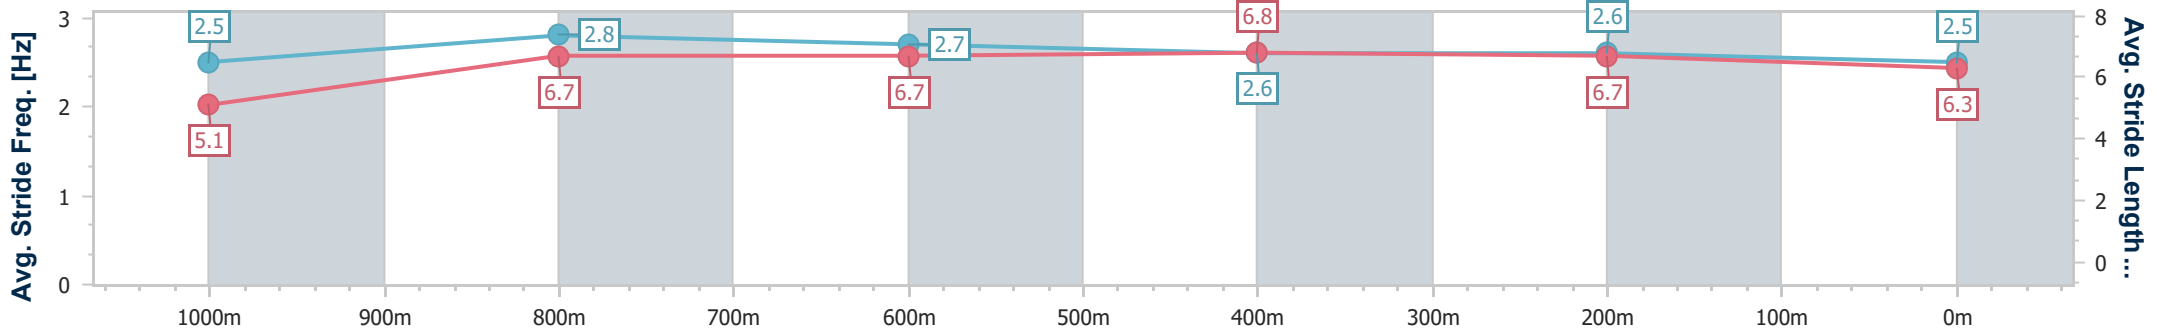

- [ ] Ranking at each section and finish
- .-.- No data available at this section
- NA No data available

Horse/Jockey Name	Idoneus
Final Rank	14
Fastest Section Time (Section)	0:08.53 (Overall)
Top Speed [km/h] (Section)	70.0 (1000m)
Race State	Finished

Doomben QLD Professional

Race 3: XXXX DRY Fillies and Mares Class 1 Handicap - 1110m

14 June 2023 - 13:43

Track Rating: Good 4, Weather: Fine, Rail Position: +7m Entire Course

BRISBANE RACING CLUB

Section	Overall	1000m	800m	600m	400m	200m
Section Times	1:05.91 [14] (0:08.53)	0:57.38 [7] (0:10.47)	0:46.91 [5] (0:11.31)	0:35.60 [5] (0:11.51)	0:24.09 [5] (0:11.40)	0:12.69 [8] (0:12.69)
Average Speed [km/h]	46.6	69.0	64.9	63.7	63.5	56.8
Top Speed [km/h]	68.6	70.0	67.2	64.8	65.0	61.7
Avg. Dist. to Rail [m]	4.3	1.5	3.8	3.4	2.2	4.1
Avg. Stride Freq. [Hz]	2.5	2.8	2.7	2.6	2.6	2.5
Avg. Stride Length [m]	5.1	6.7	6.7	6.8	6.7	6.3

- [ ] Ranking at each section and finish
- .-.-.- No data available at this section
- NA No data available