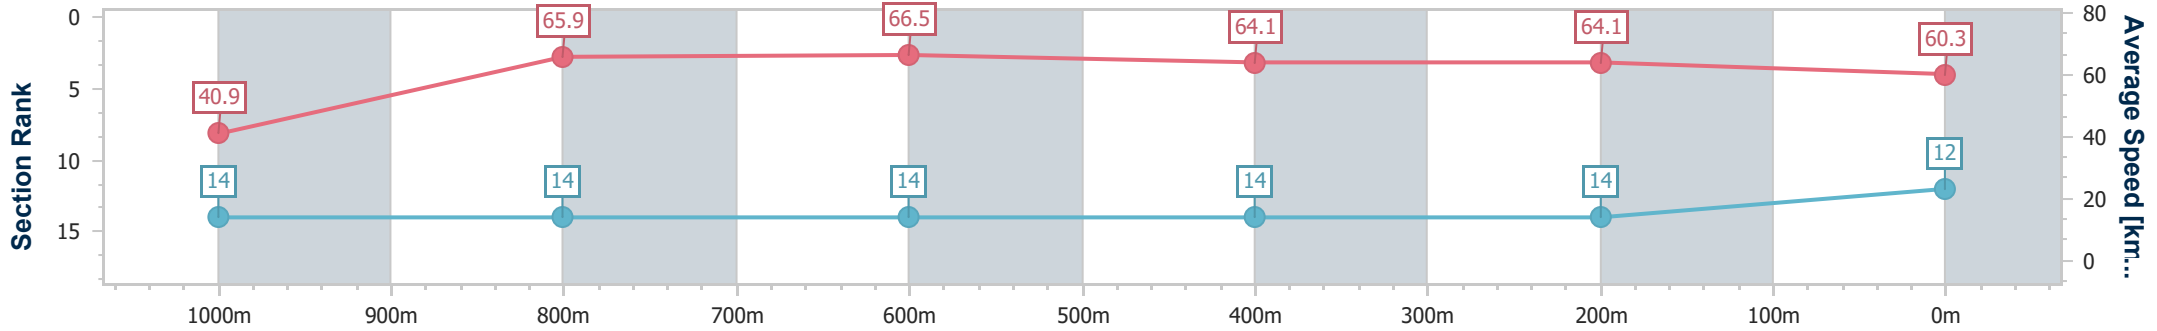

Horse/Jockey Name	Amalfi Queen
Final Rank	12
Fastest Section Time (Section)	0:09.69 (Overall)
Top Speed [km/h] (Section)	67.2 (800m)
Race State	Finished

Doomben QLD Professional

Race 3: XXXX DRY Fillies and Mares Class 1 Handicap - 1110m

14 June 2023 - 13:43

Track Rating: Good 4, Weather: Fine, Rail Position: +7m Entire Course

BRISBANE RACING CLUB

Section	Overall	1000m	800m	600m	400m	200m
Section Times	1:05.80 [12] (0:09.69)	0:56.11 [14] (0:10.91)	0:45.20 [14] (0:10.76)	0:34.44 [14] (0:11.23)	0:23.21 [14] (0:11.24)	0:11.97 [14] (0:11.97)
Average Speed [km/h]	40.9	65.9	66.5	64.1	64.1	60.3
Top Speed [km/h]	63.3	67.1	67.2	65.7	65.3	63.3
Avg. Dist. to Rail [m]	6.4	0.7	1.1	0.3	0.8	1.1
Avg. Stride Freq. [Hz]	2.2	2.5	2.5	2.4	2.4	2.4
Avg. Stride Length [m]	5.2	7.4	7.5	7.4	7.4	7.1

- [ ] Ranking at each section and finish
- -.-.- No data available at this section
- NA No data available