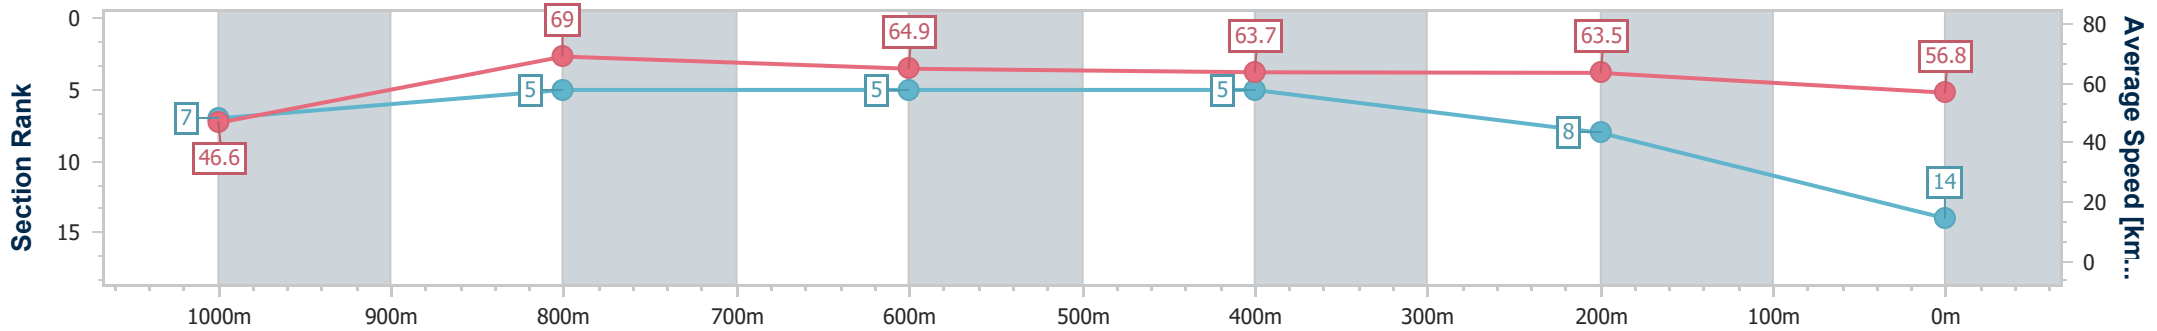

- [ ] Ranking at each section and finish
- .-.- No data available at this section
- NA No data available

Horse/Jockey Name	Idoneus
Final Rank	14
Fastest Section Time (Section)	0:08.53 (Overall)
Top Speed [km/h] (Section)	70.0 (1000m)
Race State	Finished

Doomben QLD Professional

Race 3: XXXX DRY Fillies and Mares Class 1 Handicap - 1110m

14 June 2023 - 13:43

Track Rating: Good 4, Weather: Fine, Rail Position: +7m Entire Course

BRISBANE RACING CLUB

Section	Overall	1000m	800m	600m	400m	200m
Section Times	1:05.91 [14] (0:08.53)	0:57.38 [7] (0:10.47)	0:46.91 [5] (0:11.31)	0:35.60 [5] (0:11.51)	0:24.09 [5] (0:11.40)	0:12.69 [8] (0:12.69)
Average Speed [km/h]	46.6	69.0	64.9	63.7	63.5	56.8
Top Speed [km/h]	68.6	70.0	67.2	64.8	65.0	61.7
Avg. Dist. to Rail [m]	4.3	1.5	3.8	3.4	2.2	4.1
Avg. Stride Freq. [Hz]	2.5	2.8	2.7	2.6	2.6	2.5
Avg. Stride Length [m]	5.1	6.7	6.7	6.8	6.7	6.3

- [ ] Ranking at each section and finish
- .-.-.- No data available at this section
- NA No data available