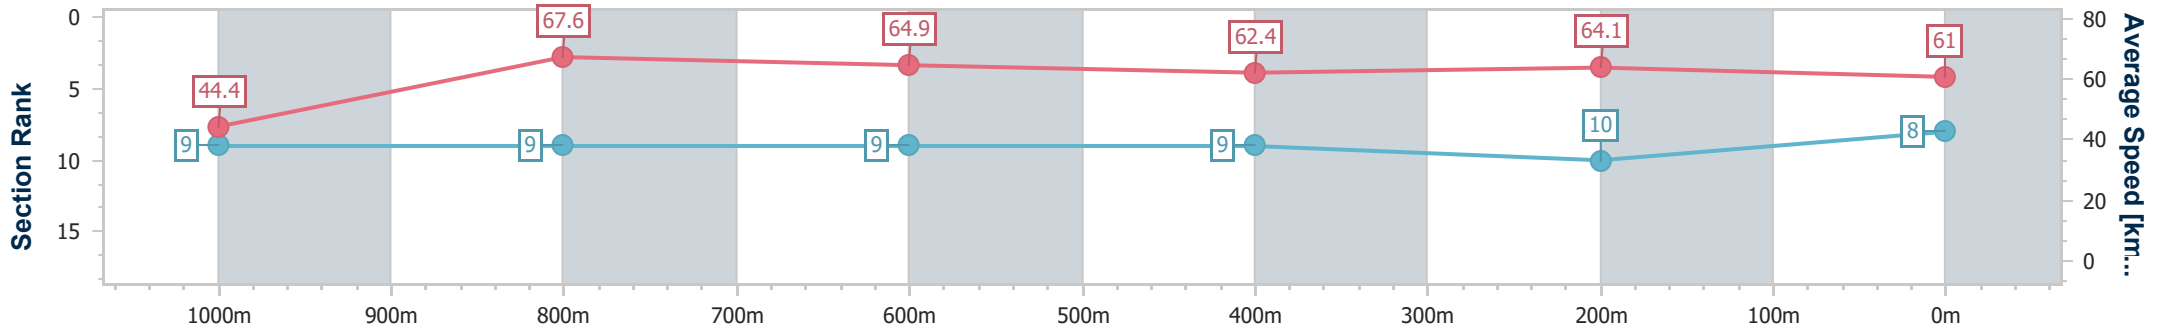

- [ ] Ranking at each section and finish
- .-.- No data available at this section
- NA No data available

Horse/Jockey Name	Glide On By
Final Rank	9
Fastest Section Time (Section)	0:08.93 (Overall)
Top Speed [km/h] (Section)	68.3 (800m)
Race State	Finished