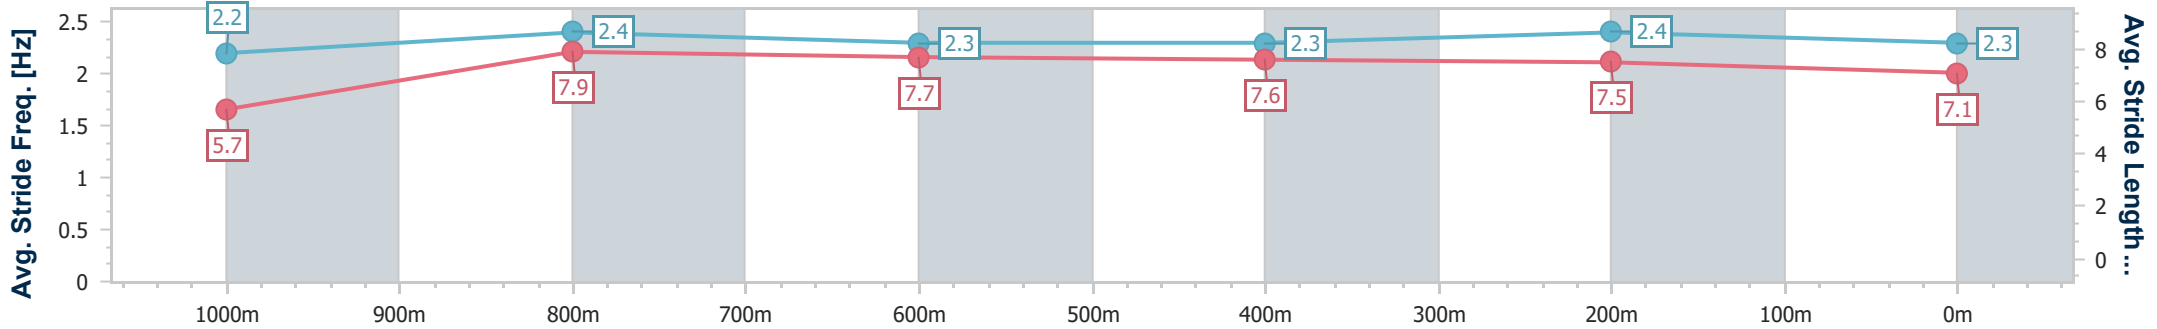

Doomben QLD Professional

Race 3: XXXX DRY Fillies and Mares Class 1 Handicap - 1110m

14 June 2023 - 13:43

Track Rating: Good 4, Weather: Fine, Rail Position: +7m Entire Course

BRISBANE RACING CLUB

Section	Overall	1000m	800m	600m	400m	200m
Section Times	1:05.83 [13] (0:08.85)	0:56.98 [8] (0:10.60)	0:46.38 [8] (0:11.07)	0:35.31 [8] (0:11.48)	0:23.83 [8] (0:11.29)	0:12.54 [9] (0:12.54)
Average Speed [km/h]	44.7	68.2	65.4	63.1	63.9	57.5
Top Speed [km/h]	68.4	69.7	68.4	64.5	64.7	62.5
Avg. Dist. to Rail [m]	2.9	1.3	1.2	1.0	2.8	6.5
Avg. Stride Freq. [Hz]	2.2	2.4	2.3	2.3	2.4	2.3
Avg. Stride Length [m]	5.7	7.9	7.7	7.6	7.5	7.1

- [ ] Ranking at each section and finish
- .-.- No data available at this section
- NA No data available

Horse/Jockey Name	Idoneus
Final Rank	14
Fastest Section Time (Section)	0:08.53 (Overall)
Top Speed [km/h] (Section)	70.0 (1000m)
Race State	Finished