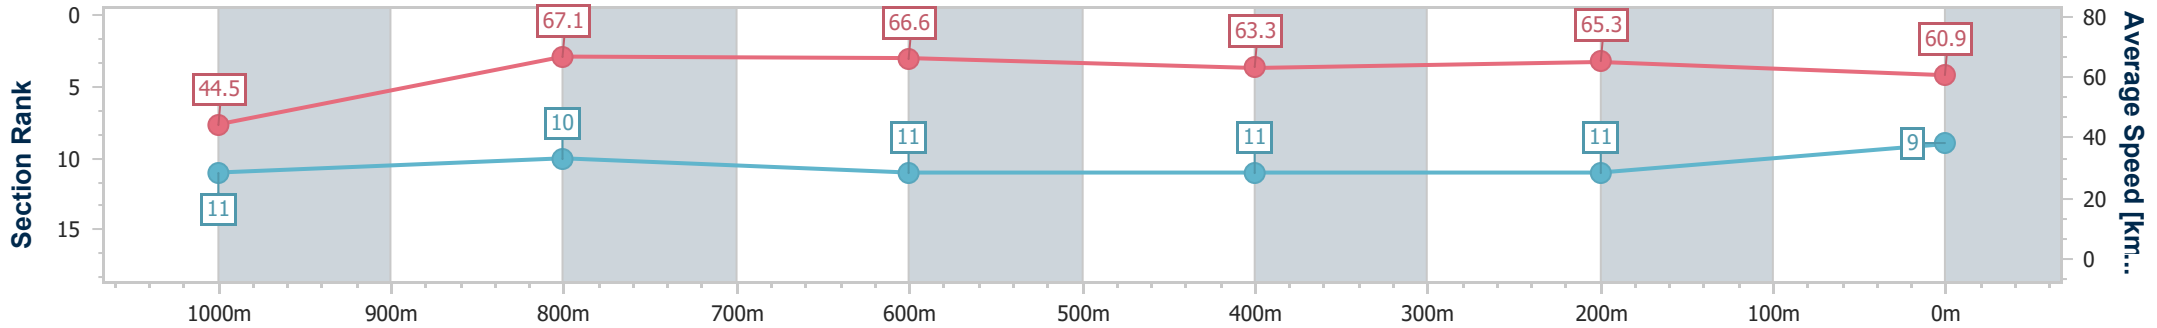

- [ ] Ranking at each section and finish
- .-.- No data available at this section
- NA No data available

Horse/Jockey Name	March Forward
Final Rank	10
Fastest Section Time (Section)	0:08.42 (Overall)
Top Speed [km/h] (Section)	69.6 (1000m)
Race State	Finished