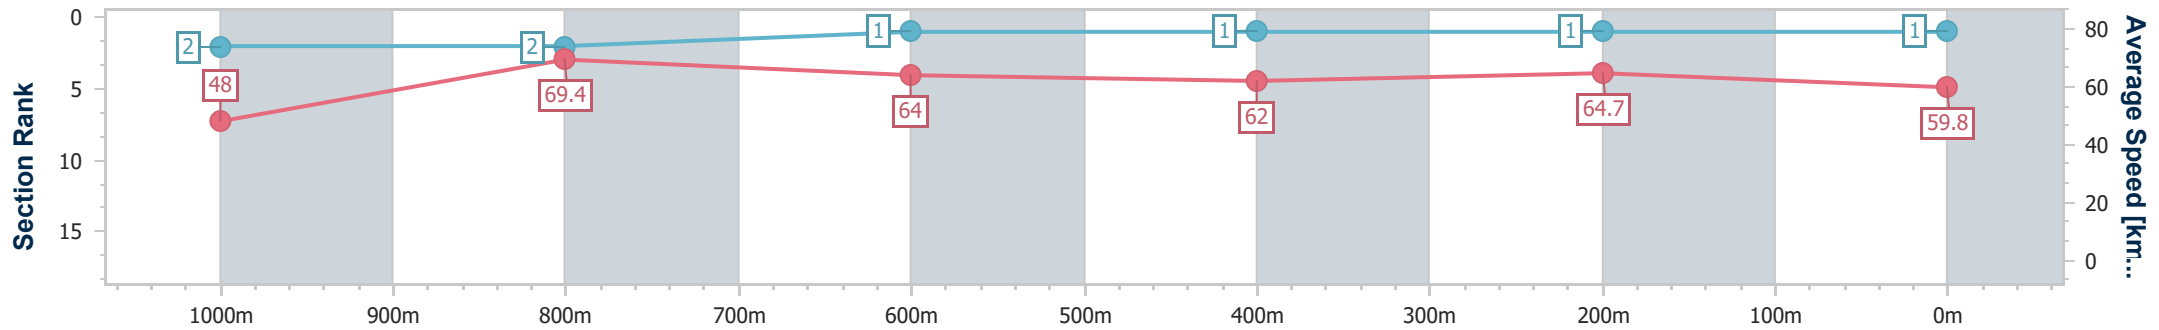

### Doomben QLD Professional

Race 3: XXXX DRY Fillies and Mares Class 1 Handicap - 1110m

14 June 2023 - 13:43

Track Rating: Good 4, Weather: Fine, Rail Position: +7m Entire Course

BRISBANE RACING CLUB

Section	Overall	1000m	800m	600m	400m	200m
Section Times	1:04.66 [1] (0:08.27)	0:56.39 [2] (0:10.36)	0:46.03 [2] (0:11.25)	0:34.78 [1] (0:11.65)	0:23.13 [1] (0:11.07)	0:12.06 [1] (0:12.06)
Average Speed [km/h]	48.0	69.4	64.0	62.0	64.7	59.8
Top Speed [km/h]	69.9	71.8	67.6	64.0	66.2	64.1
Avg. Dist. to Rail [m]	9.3	1.6	0.7	1.0	2.1	1.9
Avg. Stride Freq. [Hz]	2.3	2.4	2.3	2.2	2.3	2.3
Avg. Stride Length [m]	5.7	8.1	7.8	7.8	7.8	7.3