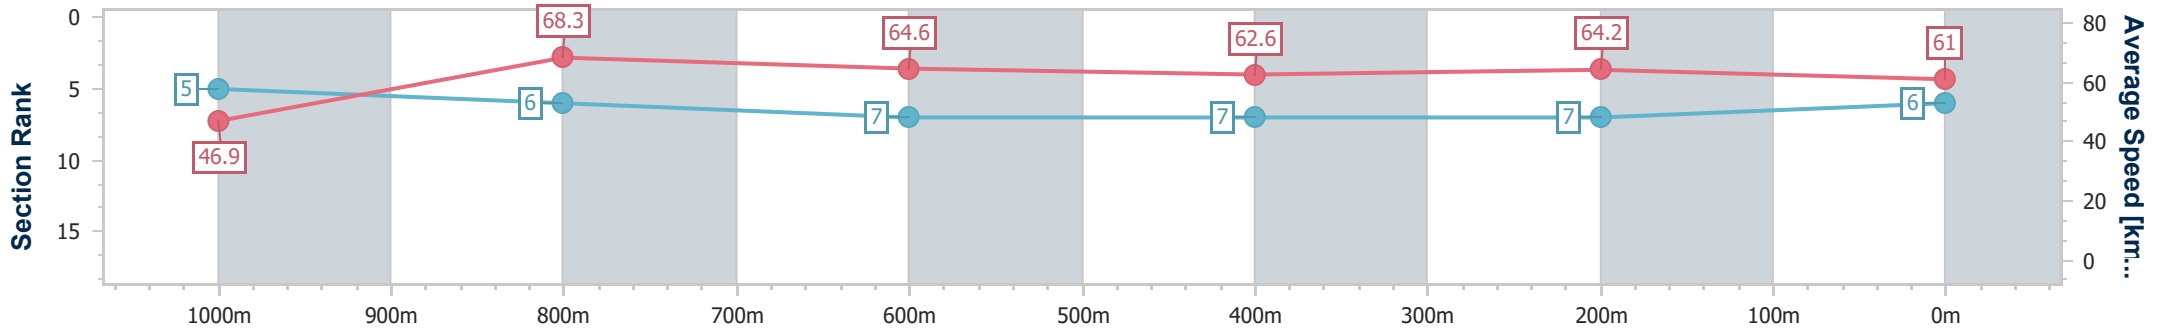

- [ ] Ranking at each section and finish
- .-.- No data available at this section
- NA No data available

Horse/Jockey Name	Iron Grace
Final Rank	7
Fastest Section Time (Section)	0:09.12 (Overall)
Top Speed [km/h] (Section)	67.5 (1000m)
Race State	Finished