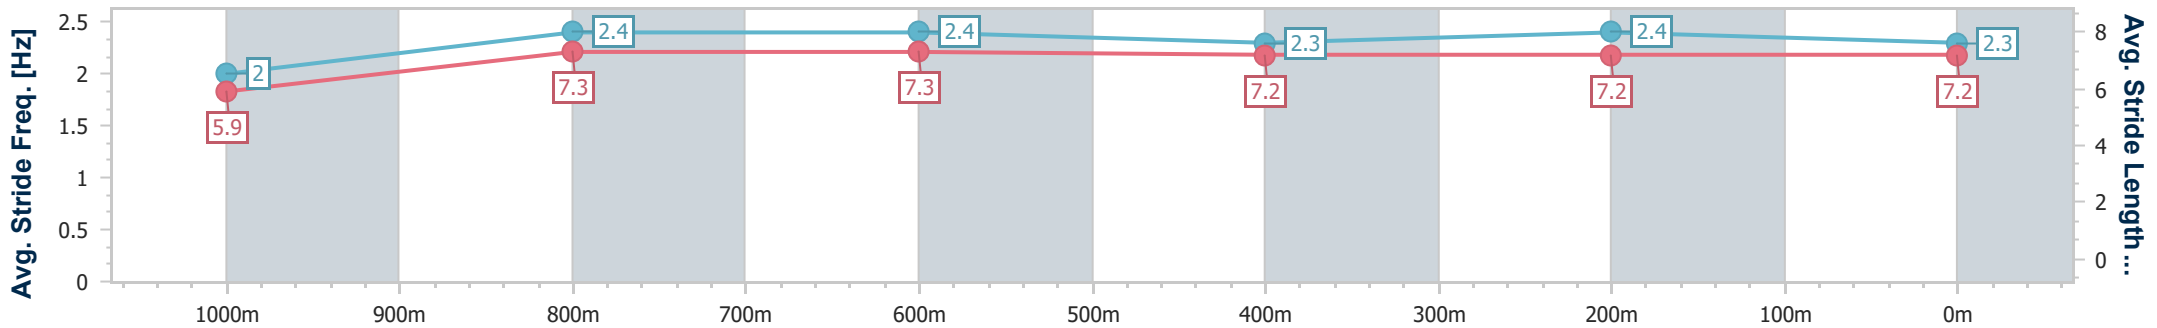

### Doomben QLD Professional

Race 3: XXXX DRY Fillies and Mares Class 1 Handicap - 1110m

14 June 2023 - 13:43

Track Rating: Good 4, Weather: Fine, Rail Position: +7m Entire Course

BRISBANE RACING CLUB

Section	Overall	1000m	800m	600m	400m	200m
Section Times	1:05.03 [7] (0:09.12)	0:55.91 [13] (0:10.89)	0:45.02 [13] (0:10.92)	0:34.10 [13] (0:11.48)	0:22.62 [13] (0:11.02)	0:11.60 [12] (0:11.60)
Average Speed [km/h]	43.4	66.1	65.9	63.0	65.3	62.2
Top Speed [km/h]	61.0	67.5	67.5	64.6	67.0	63.8
Avg. Dist. to Rail [m]	5.4	0.4	0.3	0.9	1.6	3.1
Avg. Stride Freq. [Hz]	2.0	2.4	2.4	2.3	2.4	2.3
Avg. Stride Length [m]	5.9	7.3	7.3	7.2	7.2	7.2