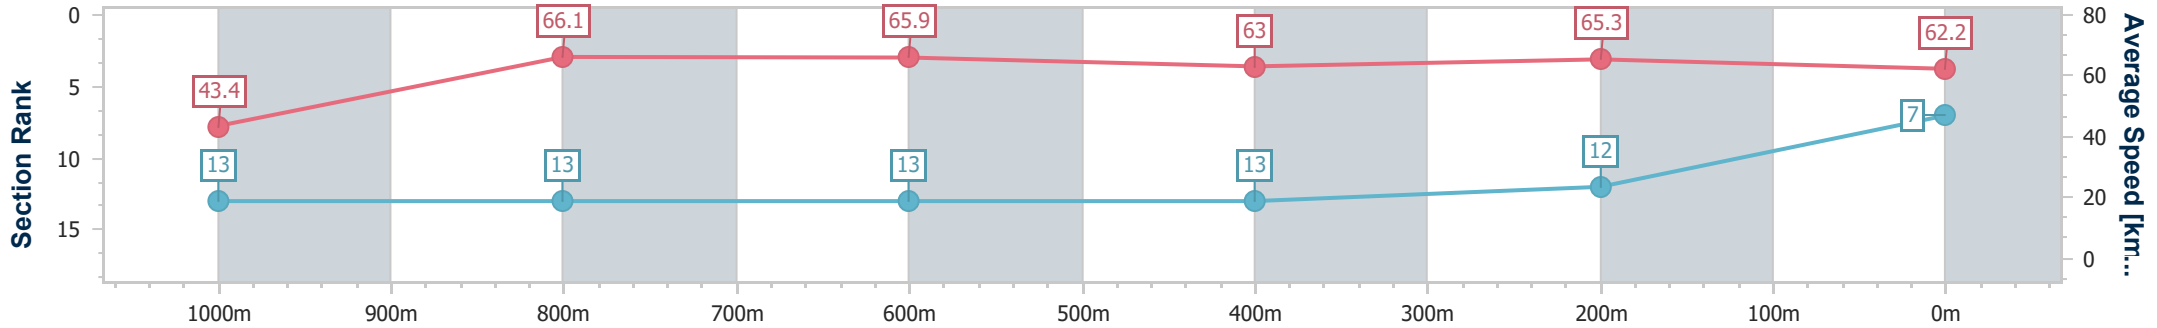

- [ ] Ranking at each section and finish
- .-.- No data available at this section
- NA No data available

Horse/Jockey Name	Capital Girl
Final Rank	8
Fastest Section Time (Section)	0:08.91 (Overall)
Top Speed [km/h] (Section)	68.5 (1000m)
Race State	Finished