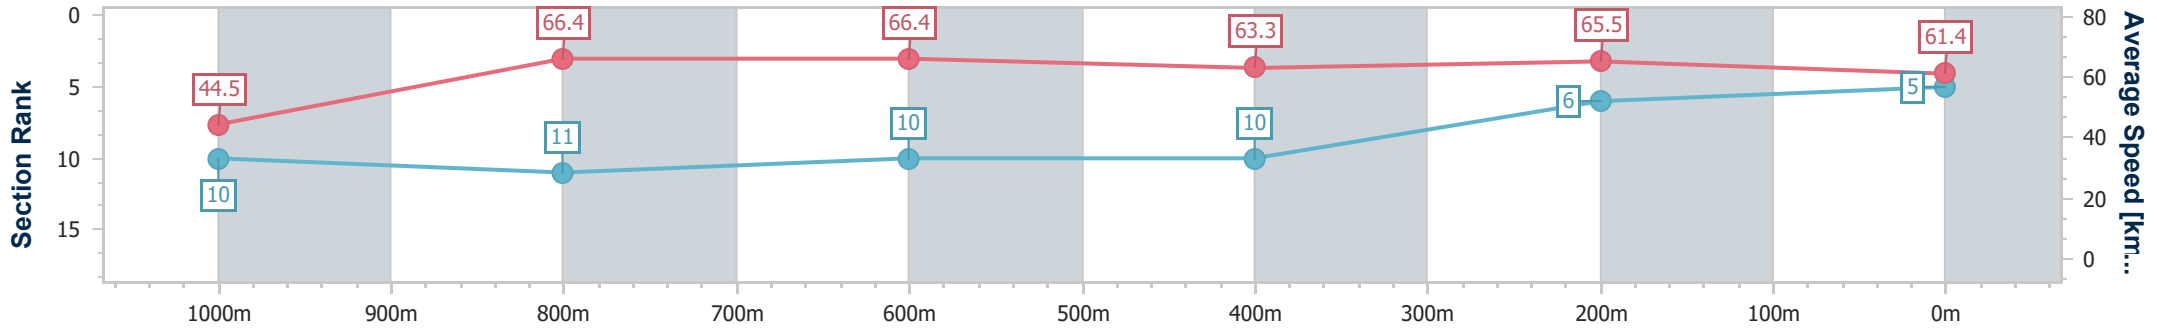

Doomben QLD Professional

Race 3: XXXX DRY Fillies and Mares Class 1 Handicap - 1110m

14 June 2023 - 13:43

Track Rating: Good 4, Weather: Fine, Rail Position: +7m Entire Course

BRISBANE RACING CLUB

Section	Overall	1000m	800m	600m	400m	200m
Section Times	1:04.85 [5] (0:08.92)	0:55.93 [10] (0:10.86)	0:45.07 [11] (0:10.87)	0:34.20 [10] (0:11.46)	0:22.74 [10] (0:11.02)	0:11.72 [6] (0:11.72)
Average Speed [km/h]	44.5	66.4	66.4	63.3	65.5	61.4
Top Speed [km/h]	63.8	67.5	68.3	64.7	66.9	65.2
Avg. Dist. to Rail [m]	4.0	0.6	0.8	1.4	2.0	5.0
Avg. Stride Freq. [Hz]	2.2	2.4	2.3	2.3	2.4	2.3
Avg. Stride Length [m]	5.5	7.8	7.9	7.6	7.6	7.3