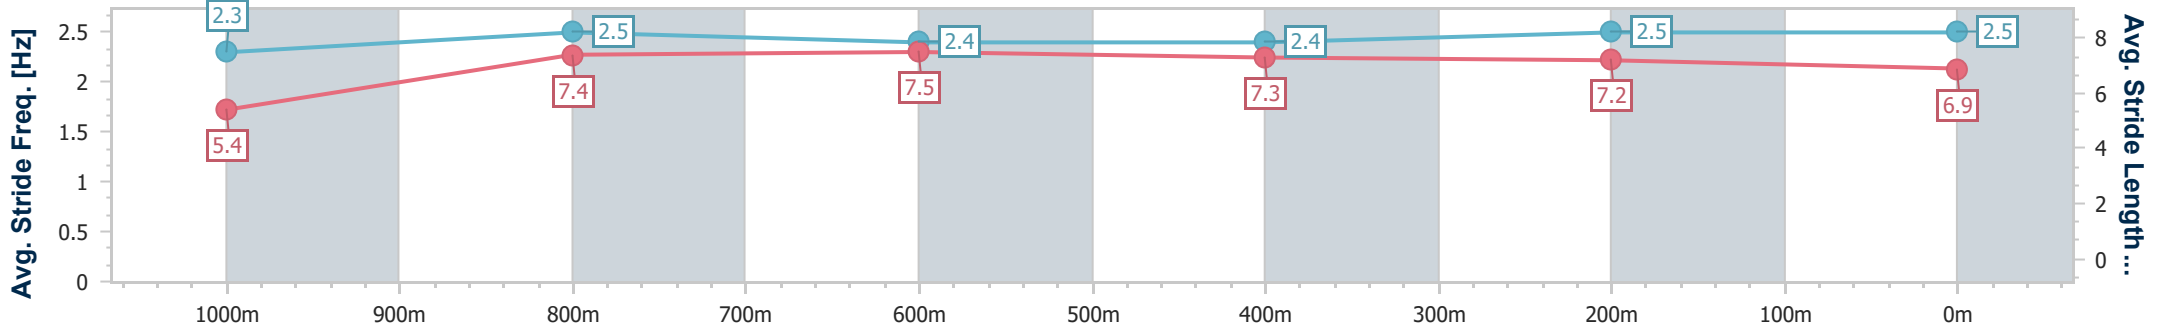

Doomben QLD Professional

Race 3: XXXX DRY Fillies and Mares Class 1 Handicap - 1110m

14 June 2023 - 13:43

Track Rating: Good 4, Weather: Fine, Rail Position: +7m Entire Course

BRISBANE RACING CLUB

Section	Overall	1000m	800m	600m	400m	200m
Section Times	1:05.14 [9] (0:08.93)	0:56.21 [11] (0:10.77)	0:45.44 [10] (0:10.99)	0:34.45 [11] (0:11.55)	0:22.90 [11] (0:11.07)	0:11.83 [11] (0:11.83)
Average Speed [km/h]	44.5	67.1	66.6	63.3	65.3	60.9
Top Speed [km/h]	63.7	68.2	68.3	64.4	66.5	63.9
Avg. Dist. to Rail [m]	10.0	1.7	3.0	2.6	3.2	4.5
Avg. Stride Freq. [Hz]	2.3	2.5	2.4	2.4	2.5	2.5
Avg. Stride Length [m]	5.4	7.4	7.5	7.3	7.2	6.9

- [ ] Ranking at each section and finish
- .-.- No data available at this section
- NA No data available

Horse/Jockey Name	March Forward
Final Rank	10
Fastest Section Time (Section)	0:08.42 (Overall)
Top Speed [km/h] (Section)	69.6 (1000m)
Race State	Finished