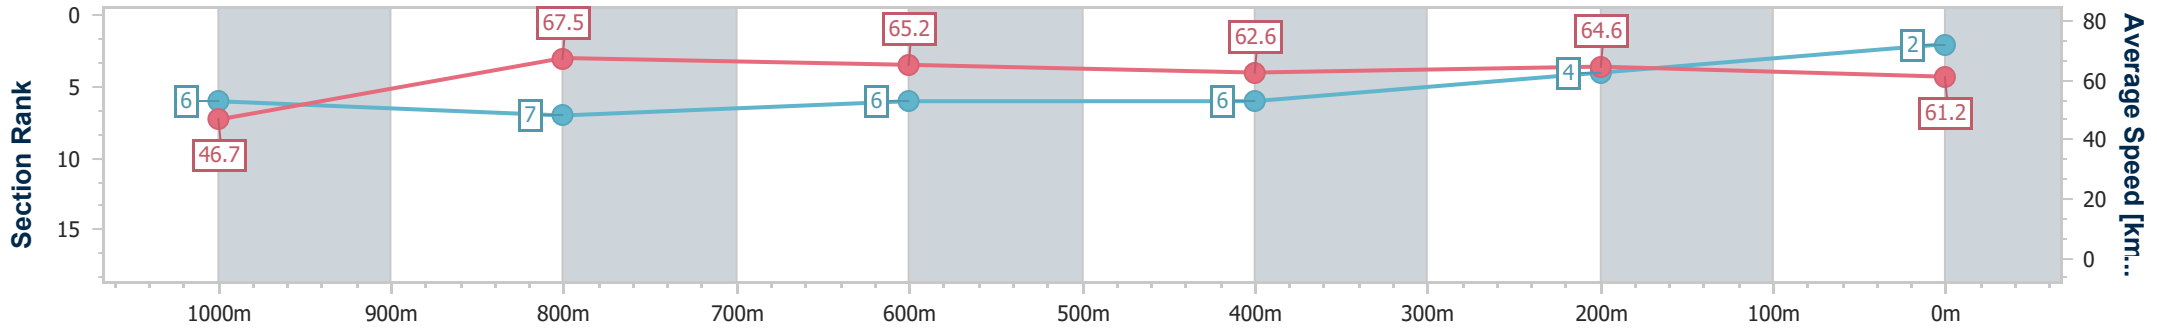

### Doomben QLD Professional

Race 3: XXXX DRY Fillies and Mares Class 1 Handicap - 1110m

14 June 2023 - 13:43

Track Rating: Good 4, Weather: Fine, Rail Position: +7m Entire Course

BRISBANE RACING CLUB

Section	Overall	1000m	800m	600m	400m	200m
Section Times	1:04.76 [2] (0:08.49)	0:56.27 [6] (0:10.69)	0:45.58 [7] (0:11.13)	0:34.45 [6] (0:11.55)	0:22.90 [6] (0:11.13)	0:11.77 [4] (0:11.77)
Average Speed [km/h]	46.7	67.5	65.2	62.6	64.6	61.2
Top Speed [km/h]	66.9	69.3	68.6	64.0	65.4	64.5
Avg. Dist. to Rail [m]	2.9	1.1	1.6	0.8	1.0	2.4
Avg. Stride Freq. [Hz]	2.4	2.4	2.4	2.3	2.4	2.4
Avg. Stride Length [m]	5.2	7.7	7.6	7.4	7.5	7.2