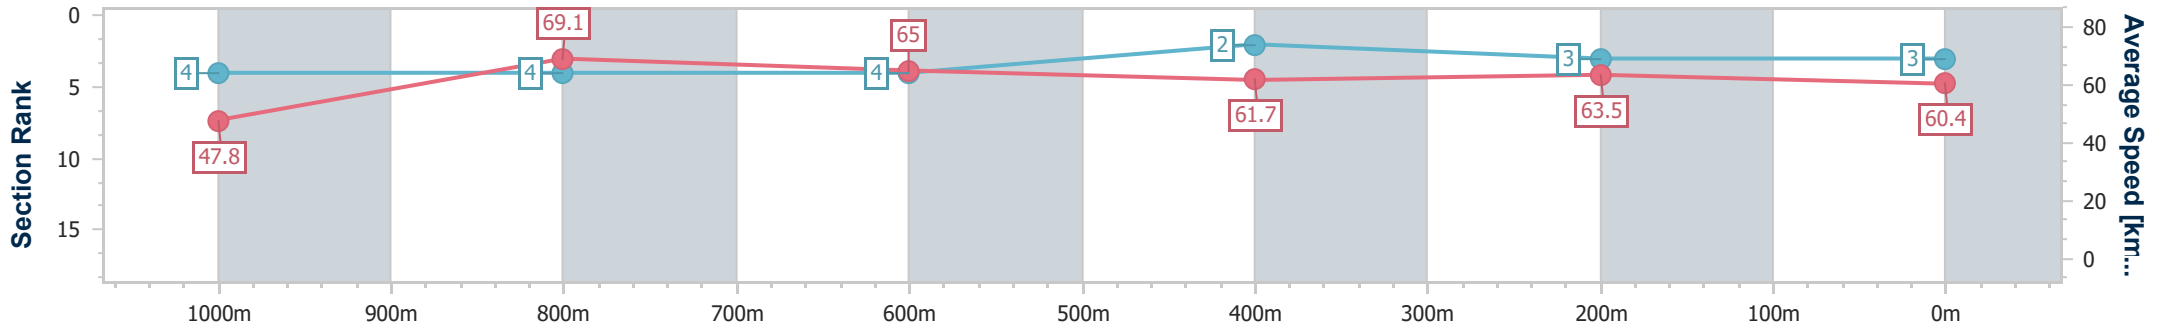

Horse/Jockey Name	Thelwell
Final Rank	3
Fastest Section Time (Section)	0:08.29 (Overall)
Top Speed [km/h] (Section)	71.0 (1000m)
Race State	Finished

Doomben QLD Professional
Race 4: GALLOPERS SPORTS CLUB Colts, Geldings and
Entires Class 1 Handicap - 1110m
14 June 2023 - 14:20
Track Rating: Good 4, Weather: Fine, Rail Position: +7m Entire Course

BRISBANE
RACING CLUB

Section	Overall	1000m	800m	600m	400m	200m
Section Times	1:04.59 [3] (0:08.29)	0:56.30 [4] (0:10.48)	0:45.82 [4] (0:11.07)	0:34.75 [4] (0:11.54)	0:23.21 [2] (0:11.29)	0:11.92 [3] (0:11.92)
Average Speed [km/h]	47.8	69.1	65.0	61.7	63.5	60.4
Top Speed [km/h]	69.0	71.0	67.6	62.9	65.6	65.7
Avg. Dist. to Rail [m]	3.5	2.0	0.6	1.9	1.3	0.5
Avg. Stride Freq. [Hz]	2.3	2.5	2.4	2.4	2.5	2.4
Avg. Stride Length [m]	5.7	7.8	7.6	7.3	7.1	7.0

- [ ] Ranking at each section and finish
- -.-.- No data available at this section
- NA No data available