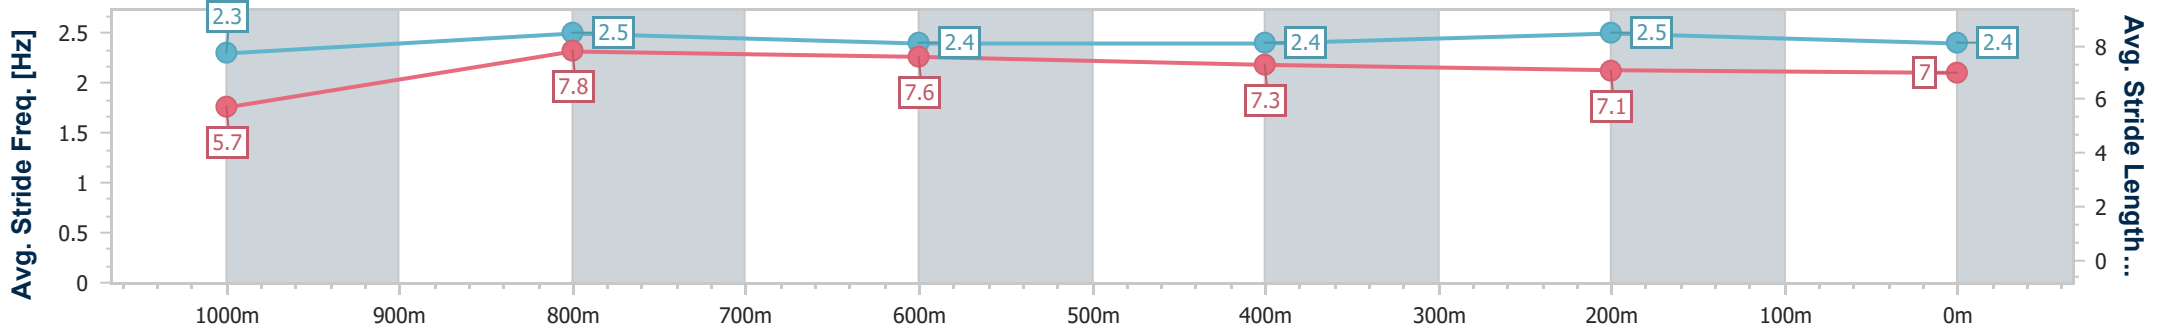

Horse/Jockey Name	Thelwell
Final Rank	3
Fastest Section Time (Section)	0:08.29 (Overall)
Top Speed [km/h] (Section)	71.0 (1000m)
Race State	Finished

Doomben QLD Professional
Race 4: GALLOPERS SPORTS CLUB Colts, Geldings and
Entires Class 1 Handicap - 1110m
14 June 2023 - 14:20
Track Rating: Good 4, Weather: Fine, Rail Position: +7m Entire Course

BRISBANE
RACING CLUB

Section	Overall	1000m	800m	600m	400m	200m
Section Times	1:04.59 [3] (0:08.29)	0:56.30 [4] (0:10.48)	0:45.82 [4] (0:11.07)	0:34.75 [4] (0:11.54)	0:23.21 [2] (0:11.29)	0:11.92 [3] (0:11.92)
Average Speed [km/h]	47.8	69.1	65.0	61.7	63.5	60.4
Top Speed [km/h]	69.0	71.0	67.6	62.9	65.6	65.7
Avg. Dist. to Rail [m]	3.5	2.0	0.6	1.9	1.3	0.5
Avg. Stride Freq. [Hz]	2.3	2.5	2.4	2.4	2.5	2.4
Avg. Stride Length [m]	5.7	7.8	7.6	7.3	7.1	7.0

- [ ] Ranking at each section and finish
- -.-.- No data available at this section
- NA No data available