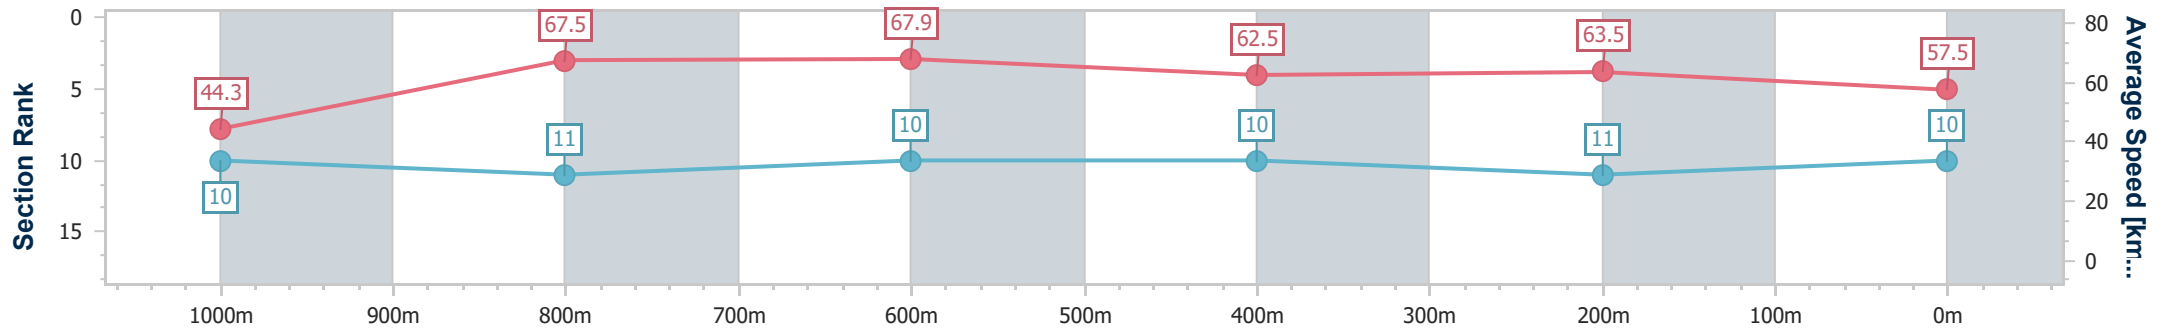

Horse/Jockey Name	Luxor Prince
Final Rank	10
Fastest Section Time (Section)	0:08.95 (Overall)
Top Speed [km/h] (Section)	69.3 (1000m)
Race State	Finished

Doomben QLD Professional
Race 4: GALLOPERS SPORTS CLUB Colts, Geldings and
Entires Class 1 Handicap - 1110m
14 June 2023 - 14:20
Track Rating: Good 4, Weather: Fine, Rail Position: +7m Entire Course

BRISBANE
RACING CLUB

Section	Overall	1000m	800m	600m	400m	200m
Section Times	1:06.31 [10] (0:08.95)	0:57.36 [10] (0:10.78)	0:46.58 [11] (0:10.88)	0:35.70 [10] (0:11.76)	0:23.94 [10] (0:11.43)	0:12.51 [11] (0:12.51)
Average Speed [km/h]	44.3	67.5	67.9	62.5	63.5	57.5
Top Speed [km/h]	64.0	69.3	69.1	65.9	64.3	61.8
Avg. Dist. to Rail [m]	8.4	4.3	4.7	3.8	5.2	6.8
Avg. Stride Freq. [Hz]	2.1	2.4	2.5	2.3	2.4	2.3
Avg. Stride Length [m]	5.8	7.6	7.5	7.4	7.3	7.0

- [ ] Ranking at each section and finish
- -.-.- No data available at this section
- NA No data available