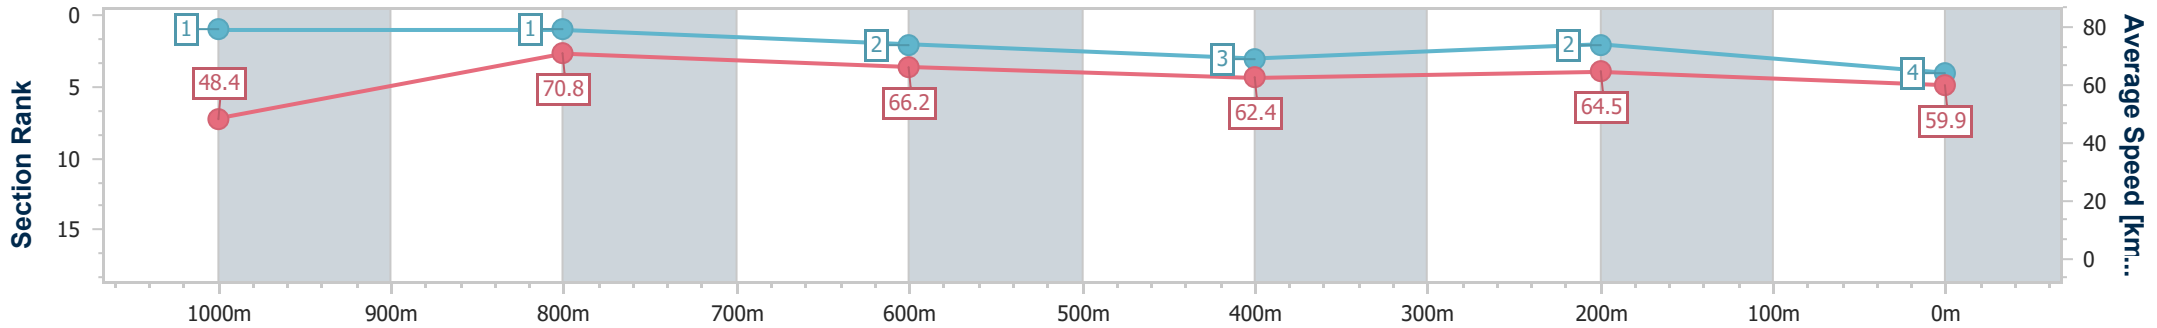

Horse/Jockey Name	Bauhinia Rock
Final Rank	4
Fastest Section Time (Section)	0:08.17 (Overall)
Top Speed [km/h] (Section)	71.8 (1000m)
Race State	Finished

Doomben QLD Professional
Race 4: GALLOPERS SPORTS CLUB Colts, Geldings and
Entires Class 1 Handicap - 1110m
14 June 2023 - 14:20
Track Rating: Good 4, Weather: Fine, Rail Position: +7m Entire Course

BRISBANE
RACING CLUB

Section	Overall	1000m	800m	600m	400m	200m
Section Times	1:04.68 [4] (0:08.17)	0:56.51 [1] (0:10.27)	0:46.24 [1] (0:11.17)	0:35.07 [2] (0:11.83)	0:23.24 [3] (0:11.20)	0:12.04 [2] (0:12.04)
Average Speed [km/h]	48.4	70.8	66.2	62.4	64.5	59.9
Top Speed [km/h]	69.8	71.8	69.8	64.3	65.4	63.9
Avg. Dist. to Rail [m]	5.5	2.8	5.4	4.6	2.1	2.3
Avg. Stride Freq. [Hz]	2.4	2.5	2.4	2.3	2.4	2.3
Avg. Stride Length [m]	5.5	7.7	7.6	7.5	7.4	7.1

- [ ] Ranking at each section and finish
- -.-.- No data available at this section
- NA No data available