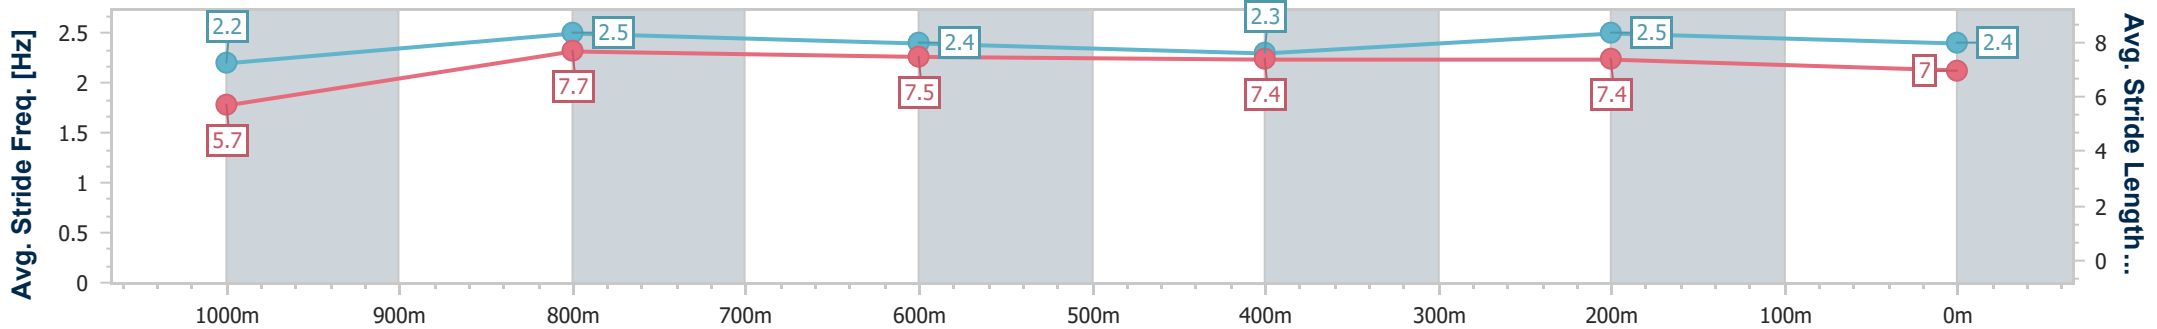

Horse/Jockey Name	Great Aspirations
Final Rank	2
Fastest Section Time (Section)	0:08.52 (Overall)
Top Speed [km/h] (Section)	70.6 (1000m)
Race State	Finished

Doomben QLD Professional
Race 4: GALLOPERS SPORTS CLUB Colts, Geldings and
Entires Class 1 Handicap - 1110m
14 June 2023 - 14:20
Track Rating: Good 4, Weather: Fine, Rail Position: +7m Entire Course

BRISBANE
RACING CLUB

Section	Overall	1000m	800m	600m	400m	200m
Section Times	1:04.56 [2] (0:08.52)	0:56.04 [6] (0:10.39)	0:45.65 [6] (0:11.05)	0:34.60 [5] (0:11.78)	0:22.82 [5] (0:10.97)	0:11.85 [4] (0:11.85)
Average Speed [km/h]	46.4	69.8	66.7	62.5	65.9	60.8
Top Speed [km/h]	66.9	70.6	70.5	64.1	67.3	64.6
Avg. Dist. to Rail [m]	8.5	2.8	4.8	4.2	2.2	4.1
Avg. Stride Freq. [Hz]	2.2	2.5	2.4	2.3	2.5	2.4
Avg. Stride Length [m]	5.7	7.7	7.5	7.4	7.4	7.0

- [ ] Ranking at each section and finish
- -.-.- No data available at this section
- NA No data available