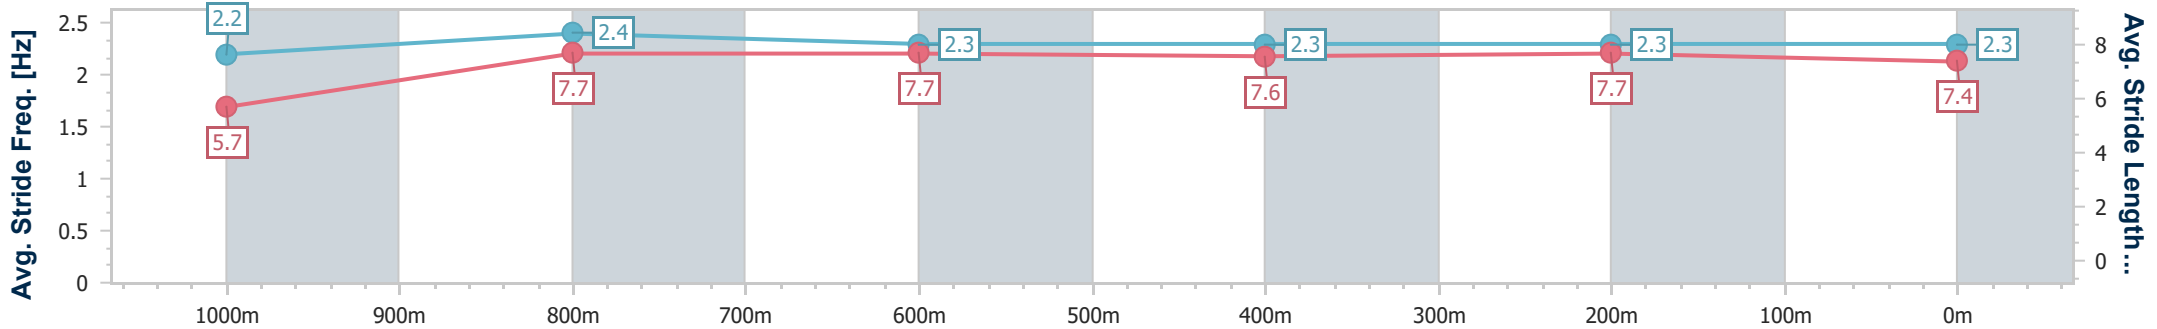

Horse/Jockey Name	Beau Witness
Final Rank	6
Fastest Section Time (Section)	0:08.42 (Overall)
Top Speed [km/h] (Section)	70.9 (1000m)
Race State	Finished

Doomben QLD Professional
Race 4: GALLOPERS SPORTS CLUB Colts, Geldings and
Entires Class 1 Handicap - 1110m
14 June 2023 - 14:20
Track Rating: Good 4, Weather: Fine, Rail Position: +7m Entire Course

BRISBANE
RACING CLUB

Section	Overall	1000m	800m	600m	400m	200m
Section Times	1:04.84 [6] (0:08.42)	0:56.42 [5] (0:10.46)	0:45.96 [5] (0:11.24)	0:34.72 [6] (0:11.66)	0:23.06 [6] (0:11.13)	0:11.93 [6] (0:11.93)
Average Speed [km/h]	47.0	69.5	65.5	62.3	64.8	60.3
Top Speed [km/h]	67.8	70.9	69.2	63.9	66.2	64.6
Avg. Dist. to Rail [m]	4.9	2.7	4.4	1.8	1.2	0.5
Avg. Stride Freq. [Hz]	2.2	2.4	2.3	2.3	2.3	2.3
Avg. Stride Length [m]	5.7	7.7	7.7	7.6	7.7	7.4

- [ ] Ranking at each section and finish
- -.-.- No data available at this section
- NA No data available