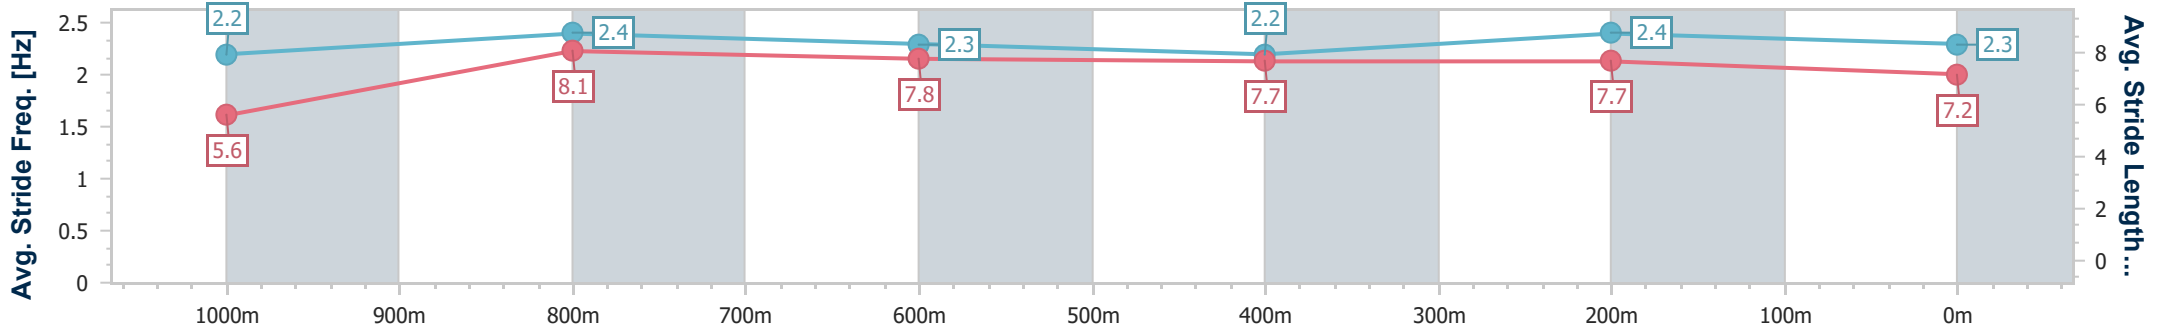

Horse/Jockey Name	Baltray
Final Rank	8
Fastest Section Time (Section)	0:08.81 (Overall)
Top Speed [km/h] (Section)	69.9 (1000m)
Race State	Finished

Doomben QLD Professional
Race 4: GALLOPERS SPORTS CLUB Colts, Geldings and
Entires Class 1 Handicap - 1110m
14 June 2023 - 14:20
Track Rating: Good 4, Weather: Fine, Rail Position: +7m Entire Course

BRISBANE
RACING CLUB

Section	Overall	1000m	800m	600m	400m	200m
Section Times	1:05.10 [8] (0:08.81)	0:56.29 [7] (0:10.45)	0:45.84 [7] (0:11.10)	0:34.74 [8] (0:11.64)	0:23.10 [8] (0:11.08)	0:12.02 [8] (0:12.02)
Average Speed [km/h]	45.0	68.7	65.5	62.3	65.0	59.9
Top Speed [km/h]	66.7	69.9	68.8	64.4	66.2	62.9
Avg. Dist. to Rail [m]	1.6	0.8	2.2	1.3	2.5	4.7
Avg. Stride Freq. [Hz]	2.2	2.4	2.3	2.2	2.4	2.3
Avg. Stride Length [m]	5.6	8.1	7.8	7.7	7.7	7.2

- [ ] Ranking at each section and finish
- -.-.- No data available at this section
- NA No data available