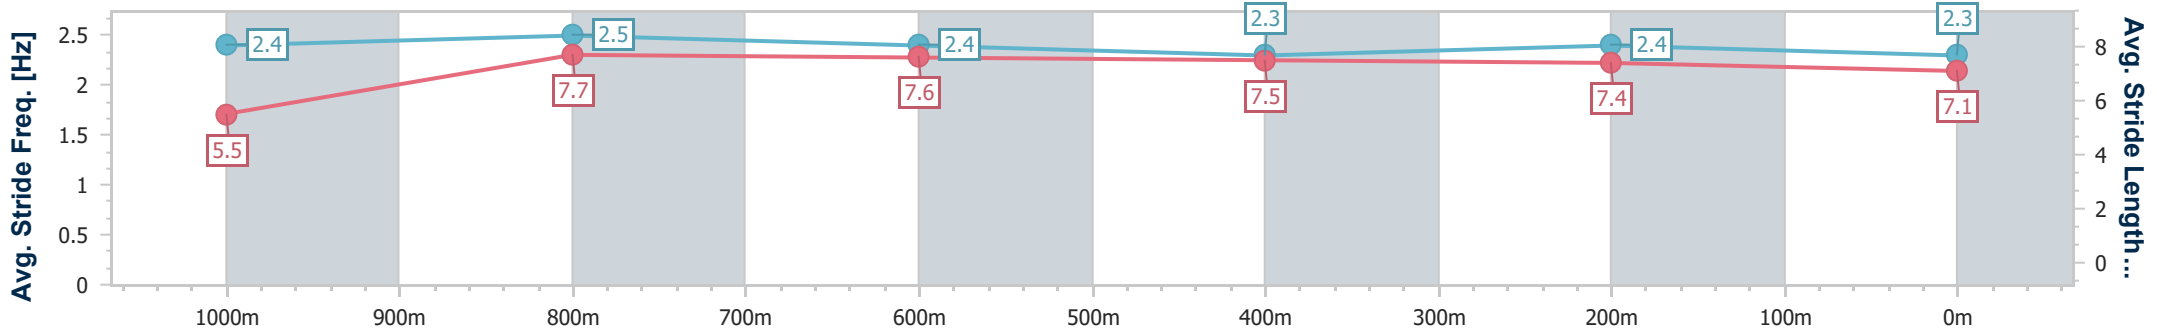

Horse/Jockey Name	Bauhinia Rock
Final Rank	4
Fastest Section Time (Section)	0:08.17 (Overall)
Top Speed [km/h] (Section)	71.8 (1000m)
Race State	Finished

Doomben QLD Professional
Race 4: GALLOPERS SPORTS CLUB Colts, Geldings and
Entires Class 1 Handicap - 1110m
14 June 2023 - 14:20
Track Rating: Good 4, Weather: Fine, Rail Position: +7m Entire Course

BRISBANE
RACING CLUB

Section	Overall	1000m	800m	600m	400m	200m
Section Times	1:04.68 [4] (0:08.17)	0:56.51 [1] (0:10.27)	0:46.24 [1] (0:11.17)	0:35.07 [2] (0:11.83)	0:23.24 [3] (0:11.20)	0:12.04 [2] (0:12.04)
Average Speed [km/h]	48.4	70.8	66.2	62.4	64.5	59.9
Top Speed [km/h]	69.8	71.8	69.8	64.3	65.4	63.9
Avg. Dist. to Rail [m]	5.5	2.8	5.4	4.6	2.1	2.3
Avg. Stride Freq. [Hz]	2.4	2.5	2.4	2.3	2.4	2.3
Avg. Stride Length [m]	5.5	7.7	7.6	7.5	7.4	7.1

- [ ] Ranking at each section and finish
- -.-.- No data available at this section
- NA No data available