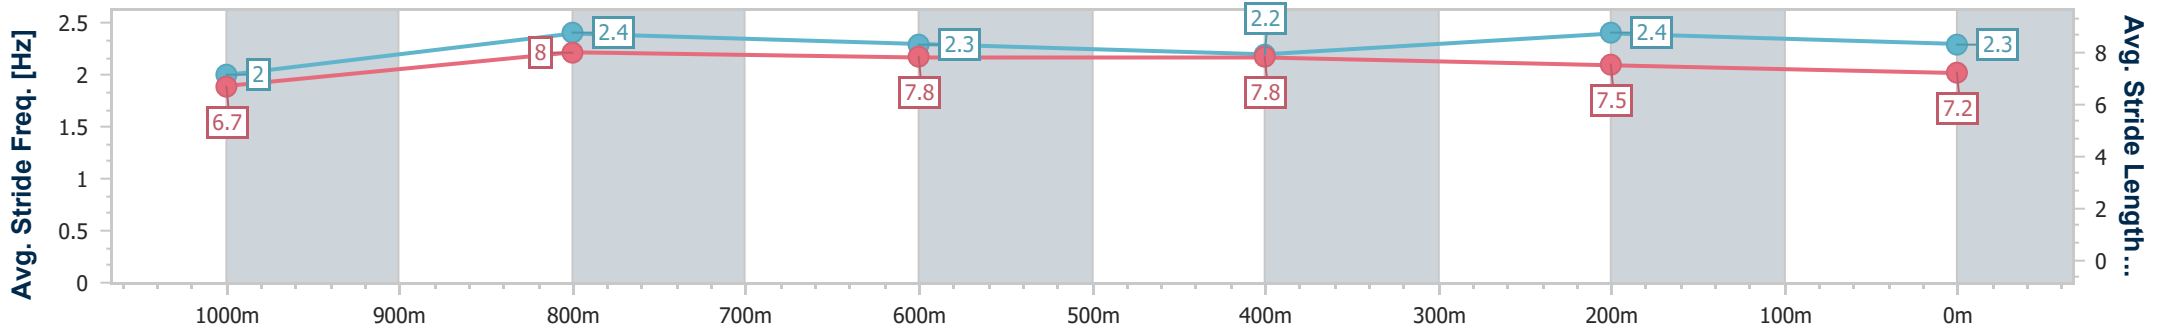

Horse/Jockey Name	Zi Win
Final Rank	5
Fastest Section Time (Section)	0:08.24 (Overall)
Top Speed [km/h] (Section)	71.3 (1000m)
Race State	Finished

Doomben QLD Professional
Race 4: GALLOPERS SPORTS CLUB Colts, Geldings and
Entires Class 1 Handicap - 1110m
14 June 2023 - 14:20
Track Rating: Good 4, Weather: Fine, Rail Position: +7m Entire Course

BRISBANE
RACING CLUB

Section	Overall	1000m	800m	600m	400m	200m
Section Times	1:04.83 [5] (0:08.24)	0:56.59 [2] (0:10.36)	0:46.23 [3] (0:11.22)	0:35.01 [3] (0:11.73)	0:23.28 [4] (0:11.22)	0:12.06 [5] (0:12.06)
Average Speed [km/h]	48.1	69.9	65.4	62.4	64.6	59.7
Top Speed [km/h]	69.2	71.3	68.7	63.2	66.3	63.9
Avg. Dist. to Rail [m]	7.0	2.8	4.0	3.1	2.5	2.5
Avg. Stride Freq. [Hz]	2.0	2.4	2.3	2.2	2.4	2.3
Avg. Stride Length [m]	6.7	8.0	7.8	7.8	7.5	7.2

- [ ] Ranking at each section and finish
- -.-.- No data available at this section
- NA No data available