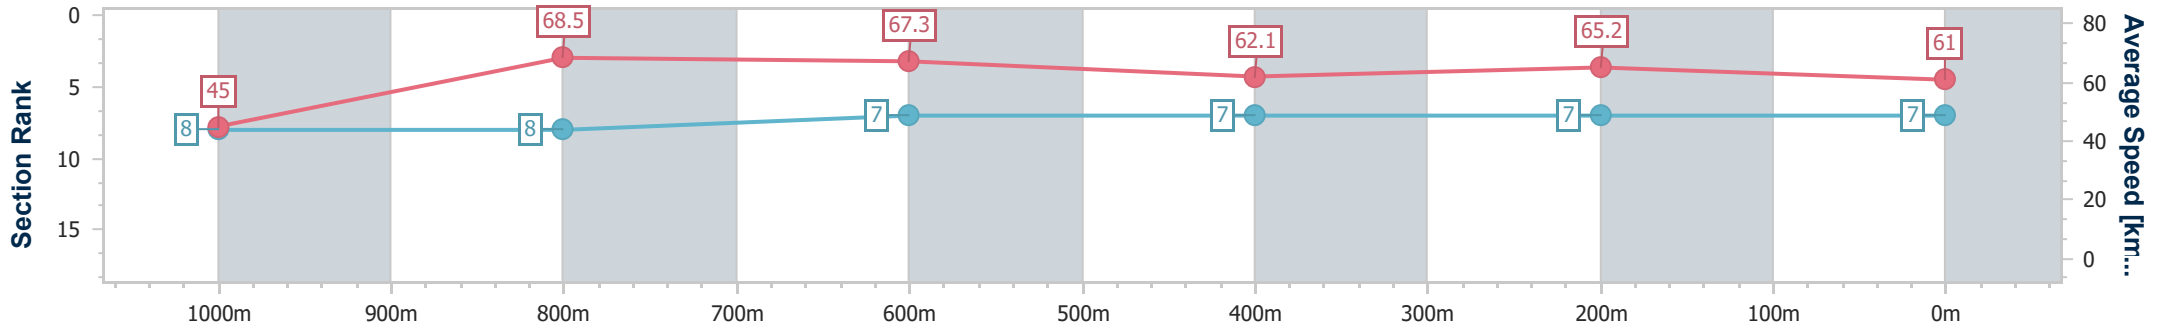

Horse/Jockey Name	Warby
Final Rank	7
Fastest Section Time (Section)	0:08.82 (Overall)
Top Speed [km/h] (Section)	70.3 (800m)
Race State	Finished

Doomben QLD Professional
Race 4: GALLOPERS SPORTS CLUB Colts, Geldings and
Entires Class 1 Handicap - 1110m
14 June 2023 - 14:20
Track Rating: Good 4, Weather: Fine, Rail Position: +7m Entire Course

BRISBANE
RACING CLUB

Section	Overall	1000m	800m	600m	400m	200m
Section Times	1:04.87 [7] (0:08.82)	0:56.05 [8] (0:10.62)	0:45.43 [8] (0:10.79)	0:34.64 [7] (0:11.73)	0:22.91 [7] (0:11.10)	0:11.81 [7] (0:11.81)
Average Speed [km/h]	45.0	68.5	67.3	62.1	65.2	61.0
Top Speed [km/h]	65.7	69.9	70.3	64.1	66.9	63.8
Avg. Dist. to Rail [m]	8.2	3.7	2.1	2.1	4.3	6.0
Avg. Stride Freq. [Hz]	2.2	2.4	2.4	2.3	2.4	2.4
Avg. Stride Length [m]	5.6	7.7	7.8	7.5	7.5	7.2

- [ ] Ranking at each section and finish
- -.-.- No data available at this section
- NA No data available