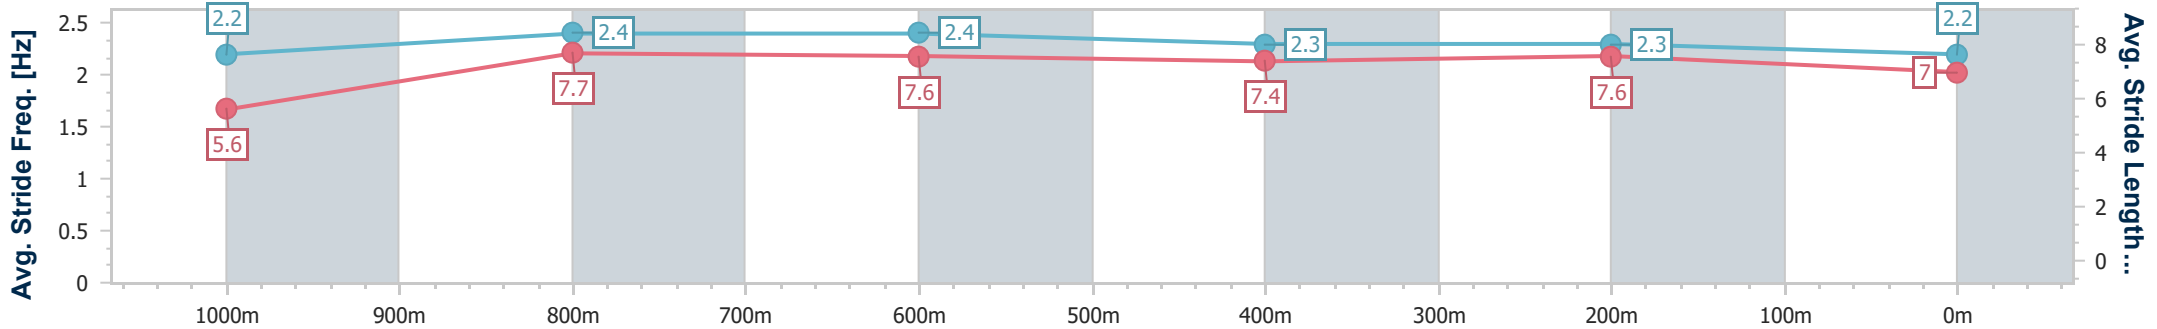

- [ ] Ranking at each section and finish
- .-.- No data available at this section
- NA No data available

Horse/Jockey Name	Ellows Hall
Final Rank	11
Fastest Section Time (Section)	0:08.88 (Overall)
Top Speed [km/h] (Section)	68.8 (800m)
Race State	Finished

**Doomben QLD Professional**  
**Race 4: GALLOPERS SPORTS CLUB Colts, Geldings and**  
**Entires Class 1 Handicap - 1110m**

14 June 2023 - 14:20

Track Rating: Good 4, Weather: Fine, Rail Position: +7m Entire Course

BRISBANE  
RACING CLUB

Section	Overall	1000m	800m	600m	400m	200m								
Section Times	1:06.60 [11] (0:08.88)	0:57.72 [9] (0:10.69)	0:47.03 [9] (0:10.87)	0:36.16 [9] (0:11.74)	0:24.42 [9] (0:11.48)	0:12.94 [9] (0:12.94)								
Average Speed [km/h]	44.7	67.6	66.5	62.0	62.9	55.6								
Top Speed [km/h]	65.7	68.4	68.8	64.8	63.7	61.3								
Avg. Dist. to Rail [m]	1.7	1.2	1.2	1.8	2.5	2.3								
Avg. Stride Freq. [Hz]	2.2	2.4	2.4	2.3	2.3	2.2								
Avg. Stride Length [m]	5.6	7.7	7.6	7.4	7.6	7.0								