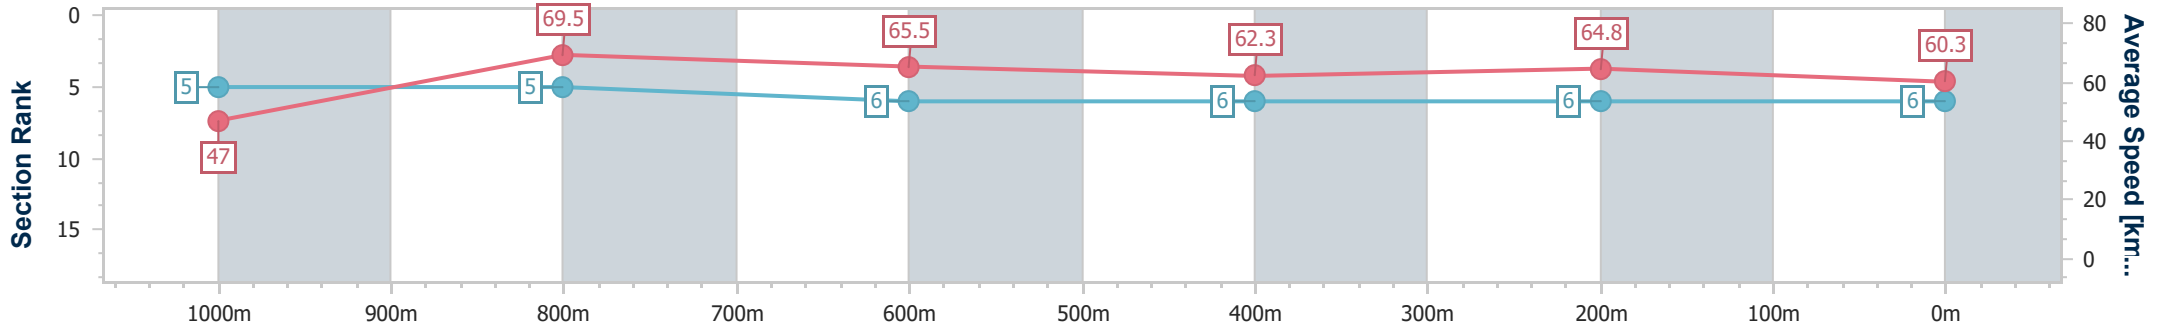

Horse/Jockey Name	Beau Witness
Final Rank	6
Fastest Section Time (Section)	0:08.42 (Overall)
Top Speed [km/h] (Section)	70.9 (1000m)
Race State	Finished

Doomben QLD Professional
Race 4: GALLOPERS SPORTS CLUB Colts, Geldings and
Entires Class 1 Handicap - 1110m
14 June 2023 - 14:20
Track Rating: Good 4, Weather: Fine, Rail Position: +7m Entire Course

BRISBANE
RACING CLUB

Section	Overall	1000m	800m	600m	400m	200m
Section Times	1:04.84 [6] (0:08.42)	0:56.42 [5] (0:10.46)	0:45.96 [5] (0:11.24)	0:34.72 [6] (0:11.66)	0:23.06 [6] (0:11.13)	0:11.93 [6] (0:11.93)
Average Speed [km/h]	47.0	69.5	65.5	62.3	64.8	60.3
Top Speed [km/h]	67.8	70.9	69.2	63.9	66.2	64.6
Avg. Dist. to Rail [m]	4.9	2.7	4.4	1.8	1.2	0.5
Avg. Stride Freq. [Hz]	2.2	2.4	2.3	2.3	2.3	2.3
Avg. Stride Length [m]	5.7	7.7	7.7	7.6	7.7	7.4

- [ ] Ranking at each section and finish
- -.-.- No data available at this section
- NA No data available