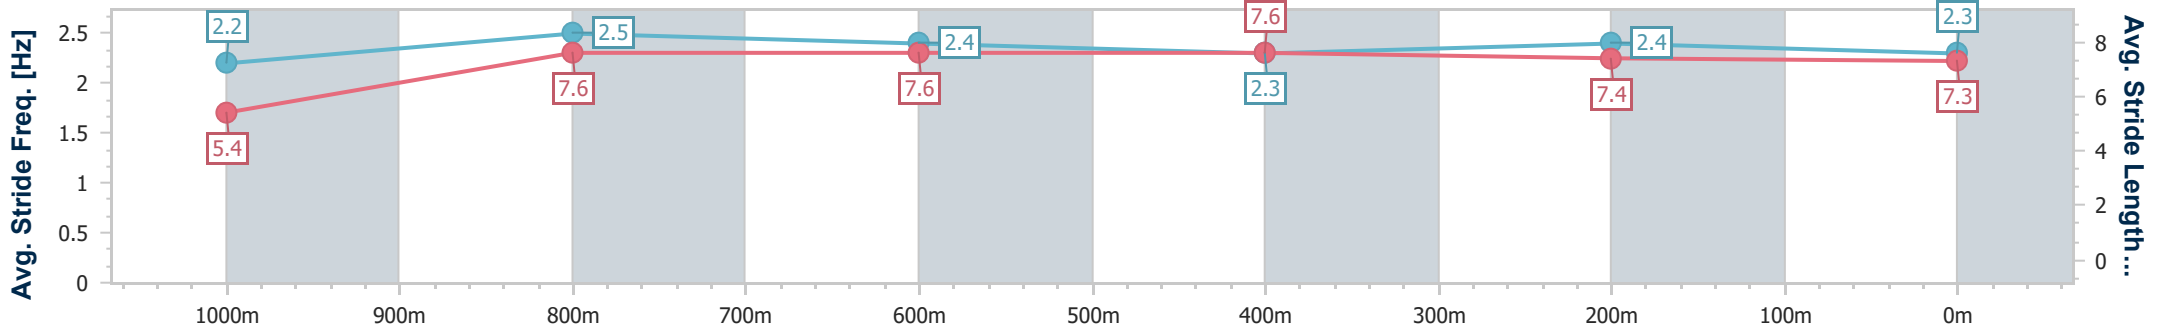

Horse/Jockey Name	Claudius
Final Rank	9
Fastest Section Time (Section)	0:09.09 (Overall)
Top Speed [km/h] (Section)	69.4 (1000m)
Race State	Finished

Doomben QLD Professional
Race 4: GALLOPERS SPORTS CLUB Colts, Geldings and
Entires Class 1 Handicap - 1110m
14 June 2023 - 14:20
Track Rating: Good 4, Weather: Fine, Rail Position: +7m Entire Course

BRISBANE
RACING CLUB

Section	Overall	1000m	800m	600m	400m	200m								
Section Times	1:05.47 [9] (0:09.09)	0:56.38 [11] (0:10.63)	0:45.75 [10] (0:10.96)	0:34.79 [11] (0:11.76)	0:23.03 [11] (0:11.22)	0:11.81 [10]								
Average Speed [km/h]	43.6	68.1	67.0	62.5	64.4	60.9								
Top Speed [km/h]	64.2	69.4	68.9	65.0	65.9	64.3								
Avg. Dist. to Rail [m]	3.5	1.7	4.1	3.6	3.3	3.8								
Avg. Stride Freq. [Hz]	2.2	2.5	2.4	2.3	2.4	2.3								
Avg. Stride Length [m]	5.4	7.6	7.6	7.6	7.4	7.3								

- [ ] Ranking at each section and finish
- -.-.- No data available at this section
- NA No data available