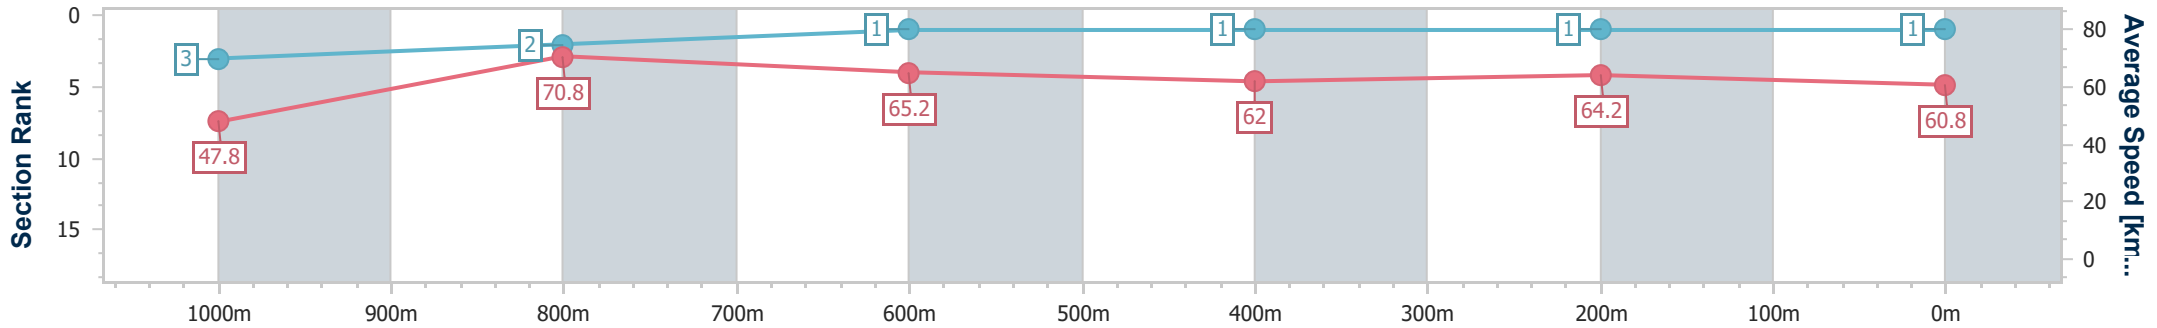

Horse/Jockey Name	Emperor
Final Rank	1
Fastest Section Time (Section)	0:08.27 (Overall)
Top Speed [km/h] (Section)	72.4 (1000m)
Race State	Finished

Doomben QLD Professional
Race 4: GALLOPERS SPORTS CLUB Colts, Geldings and
Entires Class 1 Handicap - 1110m
14 June 2023 - 14:20
Track Rating: Good 4, Weather: Fine, Rail Position: +7m Entire Course

BRISBANE
RACING CLUB

Section	Overall	1000m	800m	600m	400m	200m
Section Times	1:04.15 [1] (0:08.27)	0:55.88 [3] (0:10.22)	0:45.66 [2] (0:11.08)	0:34.58 [1] (0:11.56)	0:23.02 [1] (0:11.17)	0:11.85 [1] (0:11.85)
Average Speed [km/h]	47.8	70.8	65.2	62.0	64.2	60.8
Top Speed [km/h]	68.8	72.4	68.8	63.1	66.0	64.3
Avg. Dist. to Rail [m]	2.1	1.3	0.8	0.9	1.7	0.4
Avg. Stride Freq. [Hz]	2.3	2.5	2.4	2.4	2.4	2.3
Avg. Stride Length [m]	5.6	7.7	7.5	7.3	7.3	7.3

- [ ] Ranking at each section and finish
- -.-.- No data available at this section
- NA No data available