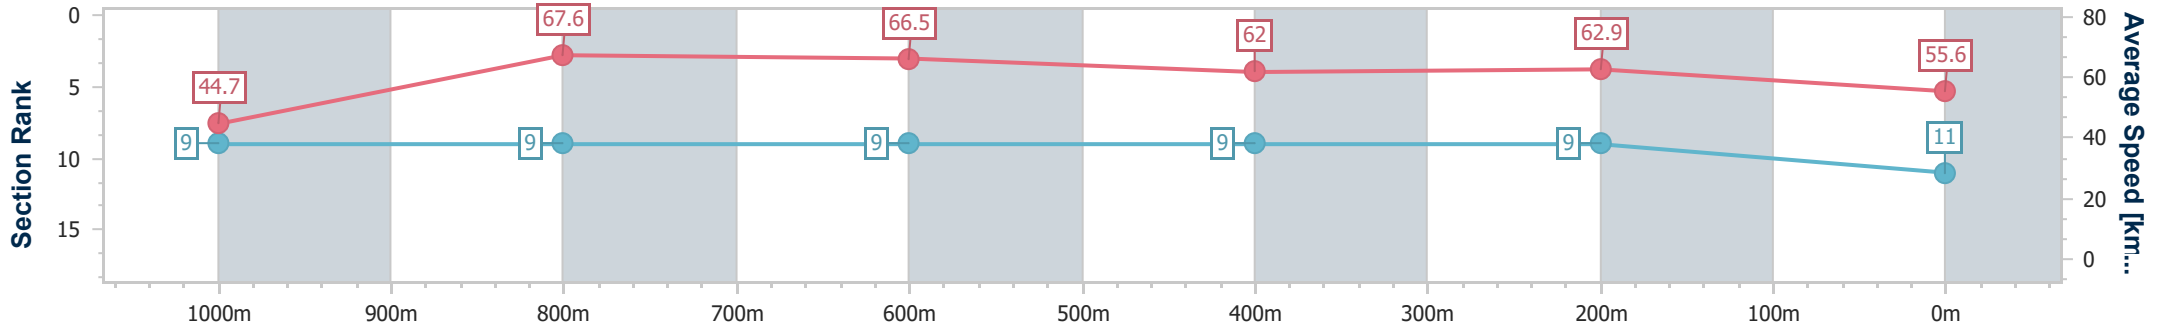

- [ ] Ranking at each section and finish
- .-.- No data available at this section
- NA No data available

Horse/Jockey Name	Ellows Hall
Final Rank	11
Fastest Section Time (Section)	0:08.88 (Overall)
Top Speed [km/h] (Section)	68.8 (800m)
Race State	Finished

BRISBANE  
RACING CLUB

Section	Overall	1000m	800m	600m	400m	200m								
Section Times	1:06.60 [11] (0:08.88)	0:57.72 [9] (0:10.69)	0:47.03 [9] (0:10.87)	0:36.16 [9] (0:11.74)	0:24.42 [9] (0:11.48)	0:12.94 [9] (0:12.94)								
Average Speed [km/h]	44.7	67.6	66.5	62.0	62.9	55.6								
Top Speed [km/h]	65.7	68.4	68.8	64.8	63.7	61.3								
Avg. Dist. to Rail [m]	1.7	1.2	1.2	1.8	2.5	2.3								
Avg. Stride Freq. [Hz]	2.2	2.4	2.4	2.3	2.3	2.2								
Avg. Stride Length [m]	5.6	7.7	7.6	7.4	7.6	7.0								