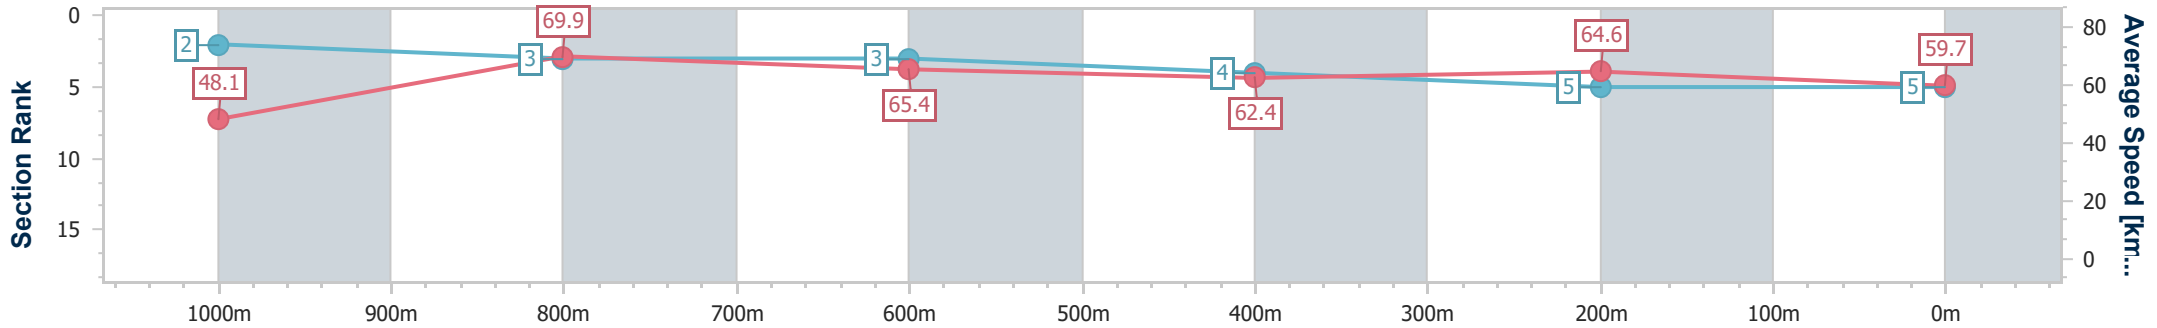

Horse/Jockey Name	Zi Win
Final Rank	5
Fastest Section Time (Section)	0:08.24 (Overall)
Top Speed [km/h] (Section)	71.3 (1000m)
Race State	Finished

Doomben QLD Professional
Race 4: GALLOPERS SPORTS CLUB Colts, Geldings and
Entires Class 1 Handicap - 1110m
14 June 2023 - 14:20
Track Rating: Good 4, Weather: Fine, Rail Position: +7m Entire Course

BRISBANE
RACING CLUB

Section	Overall	1000m	800m	600m	400m	200m
Section Times	1:04.83 [5] (0:08.24)	0:56.59 [2] (0:10.36)	0:46.23 [3] (0:11.22)	0:35.01 [3] (0:11.73)	0:23.28 [4] (0:11.22)	0:12.06 [5] (0:12.06)
Average Speed [km/h]	48.1	69.9	65.4	62.4	64.6	59.7
Top Speed [km/h]	69.2	71.3	68.7	63.2	66.3	63.9
Avg. Dist. to Rail [m]	7.0	2.8	4.0	3.1	2.5	2.5
Avg. Stride Freq. [Hz]	2.0	2.4	2.3	2.2	2.4	2.3
Avg. Stride Length [m]	6.7	8.0	7.8	7.8	7.5	7.2

- [ ] Ranking at each section and finish
- -.-.- No data available at this section
- NA No data available