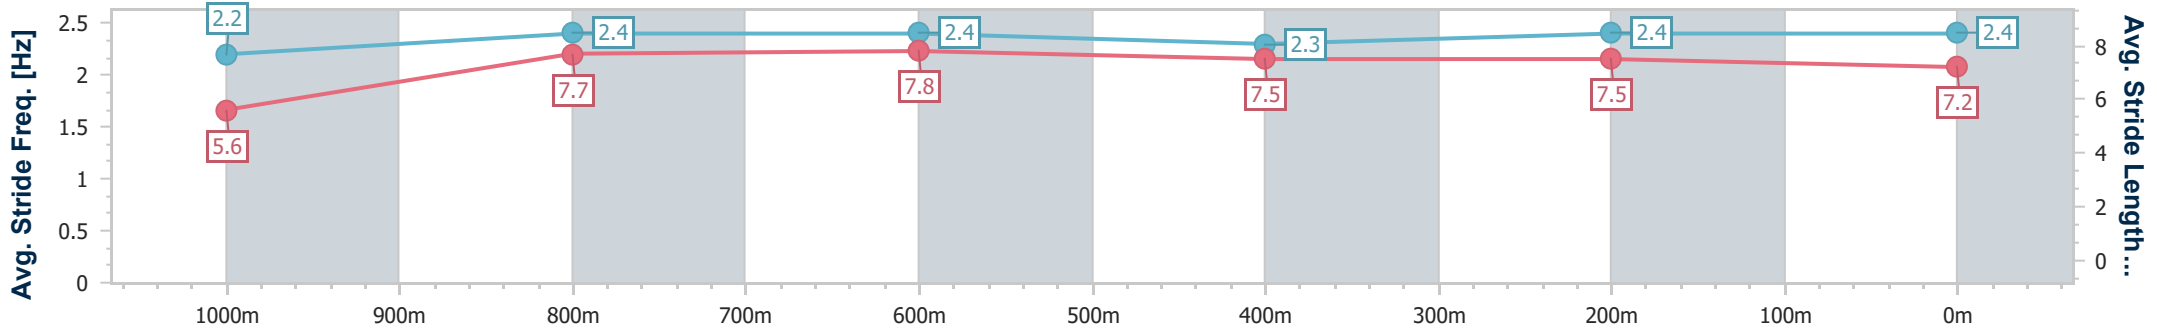

Horse/Jockey Name	Warby
Final Rank	7
Fastest Section Time (Section)	0:08.82 (Overall)
Top Speed [km/h] (Section)	70.3 (800m)
Race State	Finished

Doomben QLD Professional
Race 4: GALLOPERS SPORTS CLUB Colts, Geldings and
Entires Class 1 Handicap - 1110m
14 June 2023 - 14:20
Track Rating: Good 4, Weather: Fine, Rail Position: +7m Entire Course

BRISBANE
RACING CLUB

Section	Overall	1000m	800m	600m	400m	200m
Section Times	1:04.87 [7] (0:08.82)	0:56.05 [8] (0:10.62)	0:45.43 [8] (0:10.79)	0:34.64 [7] (0:11.73)	0:22.91 [7] (0:11.10)	0:11.81 [7] (0:11.81)
Average Speed [km/h]	45.0	68.5	67.3	62.1	65.2	61.0
Top Speed [km/h]	65.7	69.9	70.3	64.1	66.9	63.8
Avg. Dist. to Rail [m]	8.2	3.7	2.1	2.1	4.3	6.0
Avg. Stride Freq. [Hz]	2.2	2.4	2.4	2.3	2.4	2.4
Avg. Stride Length [m]	5.6	7.7	7.8	7.5	7.5	7.2

- [ ] Ranking at each section and finish
- -.-.- No data available at this section
- NA No data available