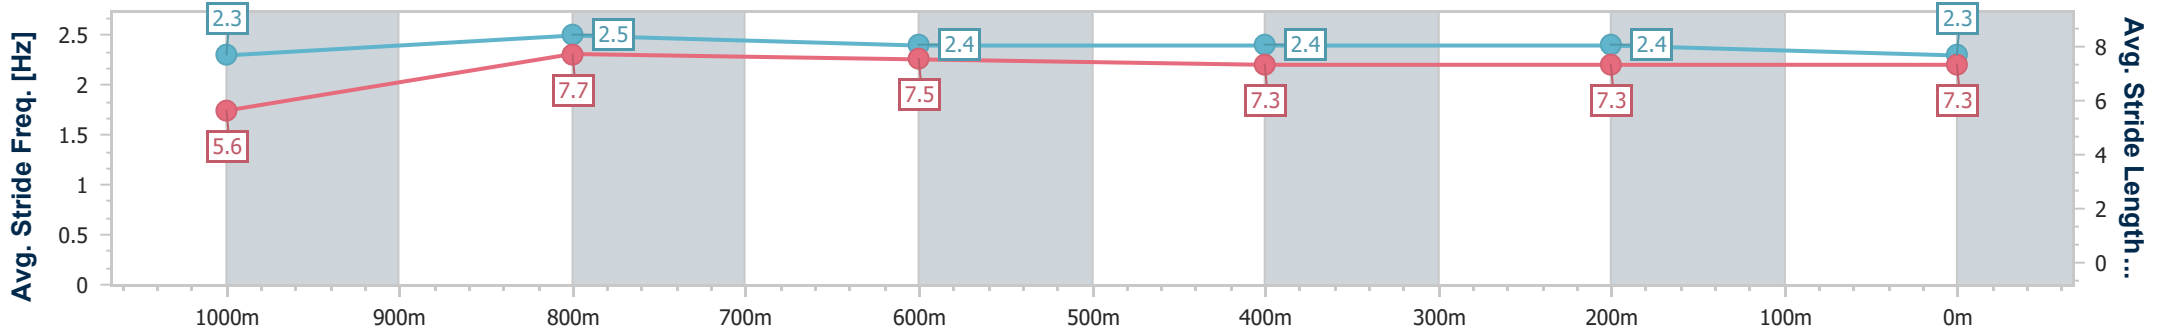

Horse/Jockey Name	Emperor
Final Rank	1
Fastest Section Time (Section)	0:08.27 (Overall)
Top Speed [km/h] (Section)	72.4 (1000m)
Race State	Finished

Doomben QLD Professional
Race 4: GALLOPERS SPORTS CLUB Colts, Geldings and
Entires Class 1 Handicap - 1110m
14 June 2023 - 14:20
Track Rating: Good 4, Weather: Fine, Rail Position: +7m Entire Course

BRISBANE
RACING CLUB

Section	Overall	1000m	800m	600m	400m	200m
Section Times	1:04.15 [1] (0:08.27)	0:55.88 [3] (0:10.22)	0:45.66 [2] (0:11.08)	0:34.58 [1] (0:11.56)	0:23.02 [1] (0:11.17)	0:11.85 [1] (0:11.85)
Average Speed [km/h]	47.8	70.8	65.2	62.0	64.2	60.8
Top Speed [km/h]	68.8	72.4	68.8	63.1	66.0	64.3
Avg. Dist. to Rail [m]	2.1	1.3	0.8	0.9	1.7	0.4
Avg. Stride Freq. [Hz]	2.3	2.5	2.4	2.4	2.4	2.3
Avg. Stride Length [m]	5.6	7.7	7.5	7.3	7.3	7.3

- [ ] Ranking at each section and finish
- -.-.- No data available at this section
- NA No data available