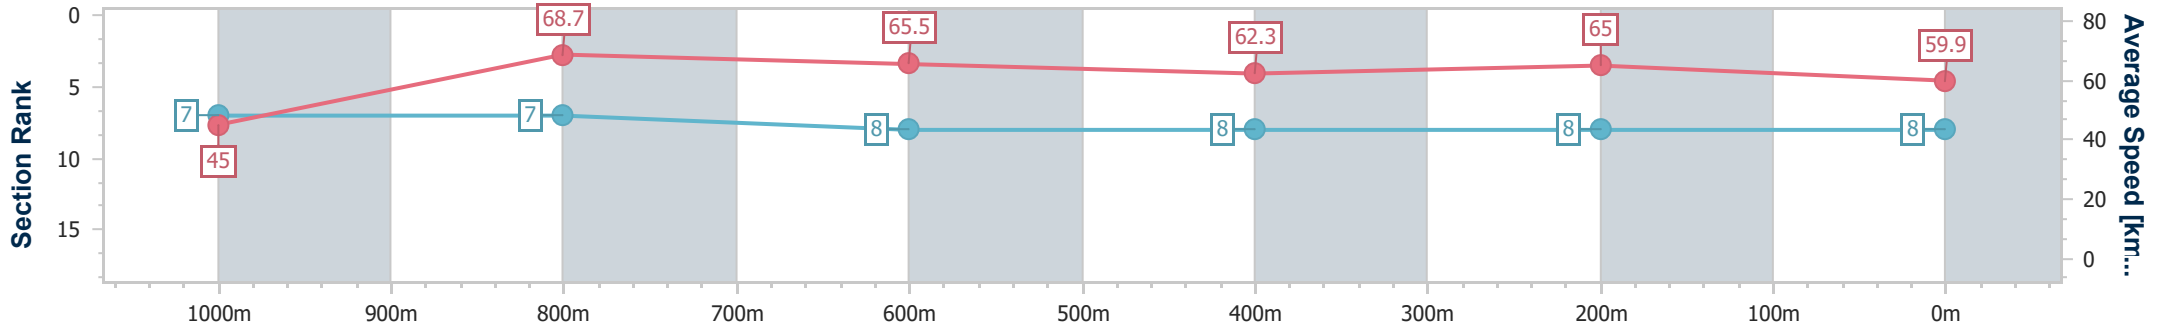

Horse/Jockey Name	Baltray
Final Rank	8
Fastest Section Time (Section)	0:08.81 (Overall)
Top Speed [km/h] (Section)	69.9 (1000m)
Race State	Finished

Doomben QLD Professional
Race 4: GALLOPERS SPORTS CLUB Colts, Geldings and
Entires Class 1 Handicap - 1110m
14 June 2023 - 14:20
Track Rating: Good 4, Weather: Fine, Rail Position: +7m Entire Course

BRISBANE
RACING CLUB

Section	Overall	1000m	800m	600m	400m	200m
Section Times	1:05.10 [8] (0:08.81)	0:56.29 [7] (0:10.45)	0:45.84 [7] (0:11.10)	0:34.74 [8] (0:11.64)	0:23.10 [8] (0:11.08)	0:12.02 [8] (0:12.02)
Average Speed [km/h]	45.0	68.7	65.5	62.3	65.0	59.9
Top Speed [km/h]	66.7	69.9	68.8	64.4	66.2	62.9
Avg. Dist. to Rail [m]	1.6	0.8	2.2	1.3	2.5	4.7
Avg. Stride Freq. [Hz]	2.2	2.4	2.3	2.2	2.4	2.3
Avg. Stride Length [m]	5.6	8.1	7.8	7.7	7.7	7.2

- [ ] Ranking at each section and finish
- -.-.- No data available at this section
- NA No data available