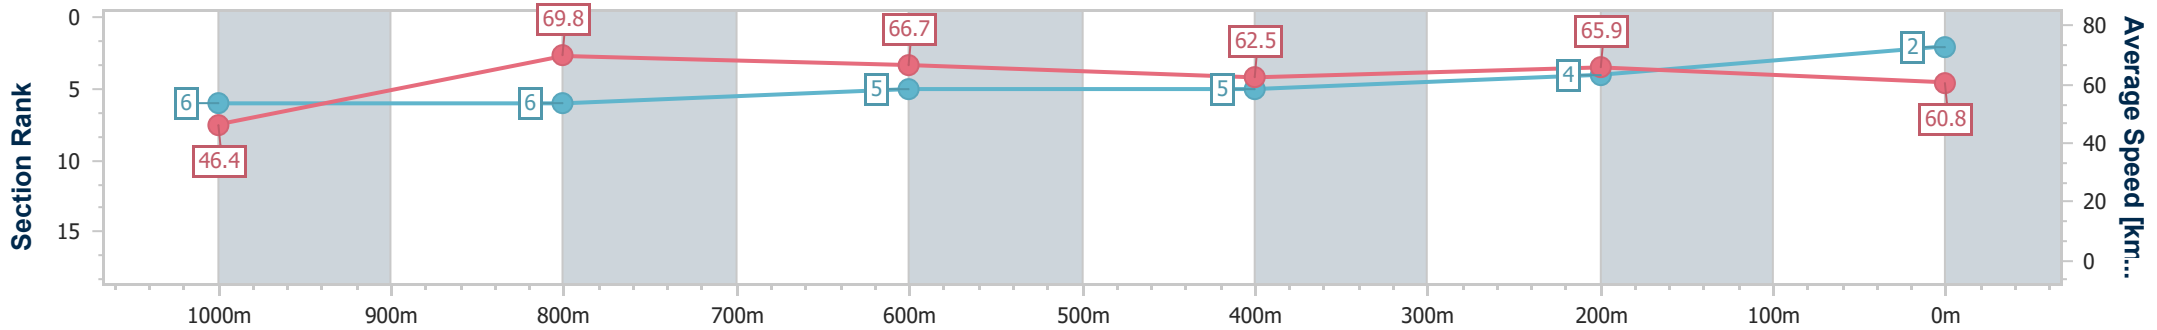

Horse/Jockey Name	Great Aspirations
Final Rank	2
Fastest Section Time (Section)	0:08.52 (Overall)
Top Speed [km/h] (Section)	70.6 (1000m)
Race State	Finished

Doomben QLD Professional
Race 4: GALLOPERS SPORTS CLUB Colts, Geldings and
Entires Class 1 Handicap - 1110m
14 June 2023 - 14:20
Track Rating: Good 4, Weather: Fine, Rail Position: +7m Entire Course

BRISBANE
RACING CLUB

Section	Overall	1000m	800m	600m	400m	200m
Section Times	1:04.56 [2] (0:08.52)	0:56.04 [6] (0:10.39)	0:45.65 [6] (0:11.05)	0:34.60 [5] (0:11.78)	0:22.82 [5] (0:10.97)	0:11.85 [4] (0:11.85)
Average Speed [km/h]	46.4	69.8	66.7	62.5	65.9	60.8
Top Speed [km/h]	66.9	70.6	70.5	64.1	67.3	64.6
Avg. Dist. to Rail [m]	8.5	2.8	4.8	4.2	2.2	4.1
Avg. Stride Freq. [Hz]	2.2	2.5	2.4	2.3	2.5	2.4
Avg. Stride Length [m]	5.7	7.7	7.5	7.4	7.4	7.0

- [ ] Ranking at each section and finish
- -.-.- No data available at this section
- NA No data available