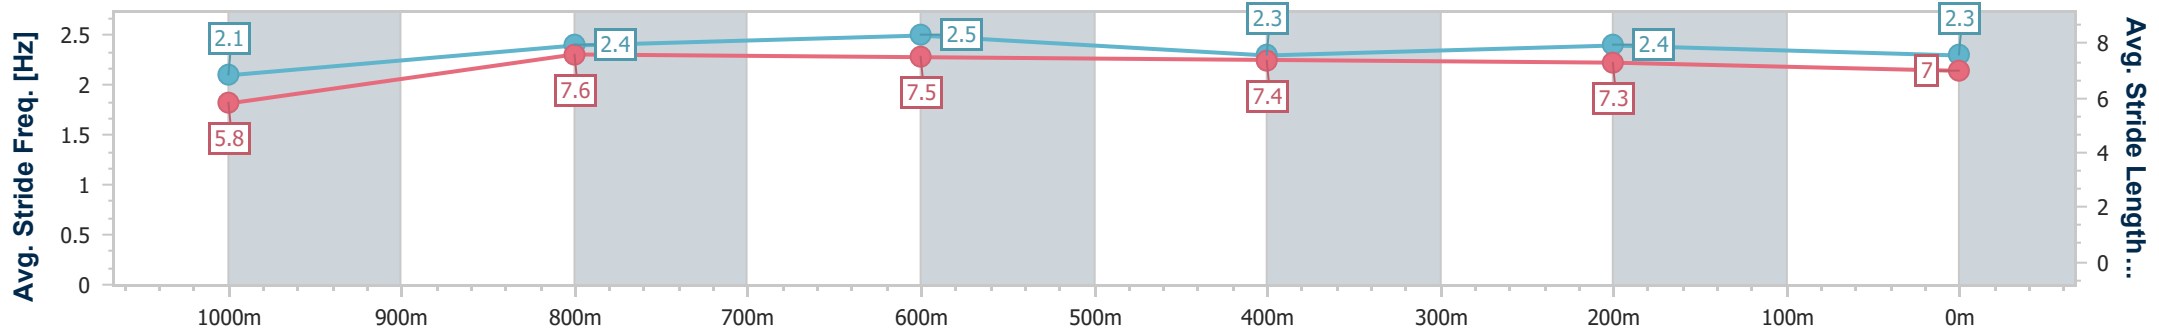

Horse/Jockey Name	Luxor Prince
Final Rank	10
Fastest Section Time (Section)	0:08.95 (Overall)
Top Speed [km/h] (Section)	69.3 (1000m)
Race State	Finished

Doomben QLD Professional
Race 4: GALLOPERS SPORTS CLUB Colts, Geldings and
Entires Class 1 Handicap - 1110m
14 June 2023 - 14:20
Track Rating: Good 4, Weather: Fine, Rail Position: +7m Entire Course

BRISBANE
RACING CLUB

Section	Overall	1000m	800m	600m	400m	200m
Section Times	1:06.31 [10] (0:08.95)	0:57.36 [10] (0:10.78)	0:46.58 [11] (0:10.88)	0:35.70 [10] (0:11.76)	0:23.94 [10] (0:11.43)	0:12.51 [11] (0:12.51)
Average Speed [km/h]	44.3	67.5	67.9	62.5	63.5	57.5
Top Speed [km/h]	64.0	69.3	69.1	65.9	64.3	61.8
Avg. Dist. to Rail [m]	8.4	4.3	4.7	3.8	5.2	6.8
Avg. Stride Freq. [Hz]	2.1	2.4	2.5	2.3	2.4	2.3
Avg. Stride Length [m]	5.8	7.6	7.5	7.4	7.3	7.0

- [ ] Ranking at each section and finish
- -.-.- No data available at this section
- NA No data available