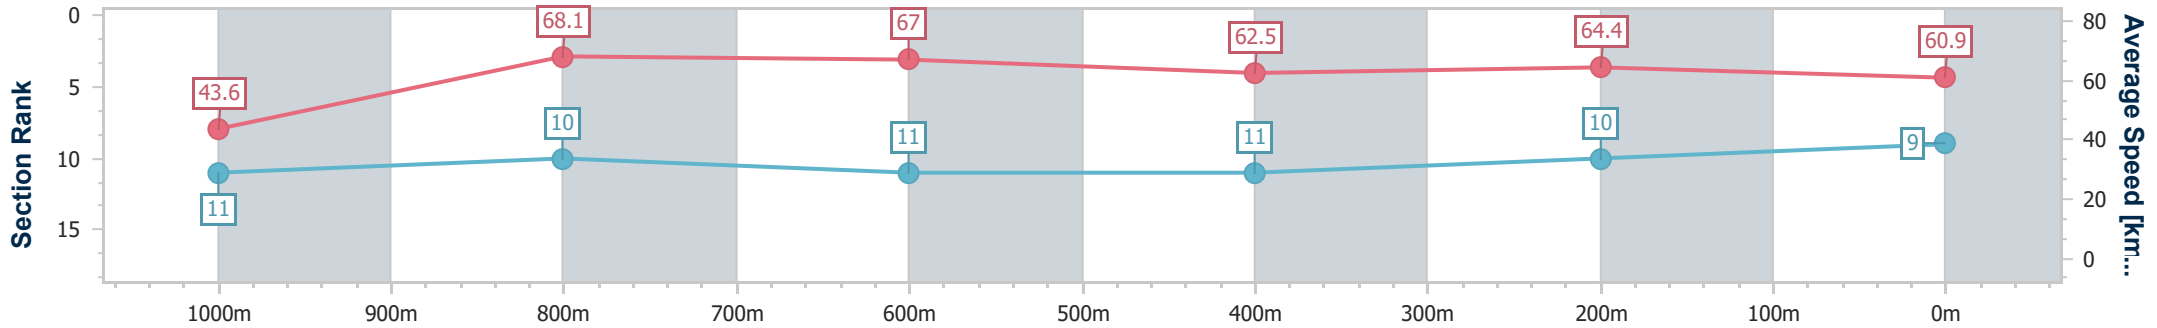

Horse/Jockey Name	Claudius
Final Rank	9
Fastest Section Time (Section)	0:09.09 (Overall)
Top Speed [km/h] (Section)	69.4 (1000m)
Race State	Finished

Doomben QLD Professional
Race 4: GALLOPERS SPORTS CLUB Colts, Geldings and
Entires Class 1 Handicap - 1110m
14 June 2023 - 14:20
Track Rating: Good 4, Weather: Fine, Rail Position: +7m Entire Course

BRISBANE
RACING CLUB

Section	Overall	1000m	800m	600m	400m	200m								
Section Times	1:05.47 [9] (0:09.09)	0:56.38 [11] (0:10.63)	0:45.75 [10] (0:10.96)	0:34.79 [11] (0:11.76)	0:23.03 [11] (0:11.22)	0:11.81 [10]								
Average Speed [km/h]	43.6	68.1	67.0	62.5	64.4	60.9								
Top Speed [km/h]	64.2	69.4	68.9	65.0	65.9	64.3								
Avg. Dist. to Rail [m]	3.5	1.7	4.1	3.6	3.3	3.8								
Avg. Stride Freq. [Hz]	2.2	2.5	2.4	2.3	2.4	2.3								
Avg. Stride Length [m]	5.4	7.6	7.6	7.6	7.4	7.3								

- [ ] Ranking at each section and finish
- -.-.- No data available at this section
- NA No data available