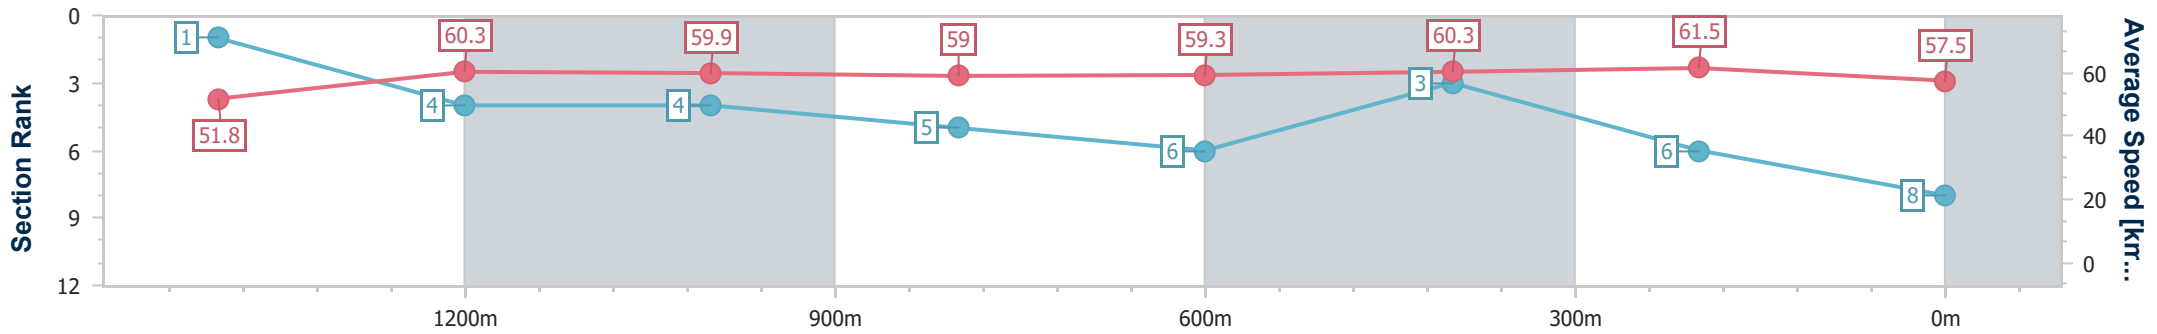

Doomben QLD Professional

Race 5: SKY RACING Class 1 Handicap - 1650m

21 June 2023 - 14:20

Track Rating: Good 4, Weather: Fine, Rail Position: +9m Entire

BRISBANE RACING CLUB

Section	Overall	1400m	1200m	1000m	800m	600m	400m	200m
Section Times	1:40.93 [8] (0:17.24)	1:23.69 [1] (0:11.71)	1:11.98 [4] (0:12.09)	0:59.89 [4] (0:12.23)	0:47.66 [5] (0:12.00)	0:35.66 [6] (0:11.56)	0:24.10 [3] (0:11.61)	0:12.49 [6] (0:12.49)
Average Speed [km/h]	51.8	60.3	59.9	59.0	59.3	60.3	61.5	57.5
Top Speed [km/h]	64.4	63.5	61.5	61.2	60.9	62.4	64.3	61.8
Avg. Dist. to Rail [m]	3.9	3.4	1.3	0.7	2.4	4.2	3.2	0.9
Avg. Stride Freq. [Hz]	2.3	2.4	2.3	2.3	2.4	2.4	2.4	2.4
Avg. Stride Length [m]	6.2	6.9	7.1	7.0	6.9	6.9	7.0	6.7