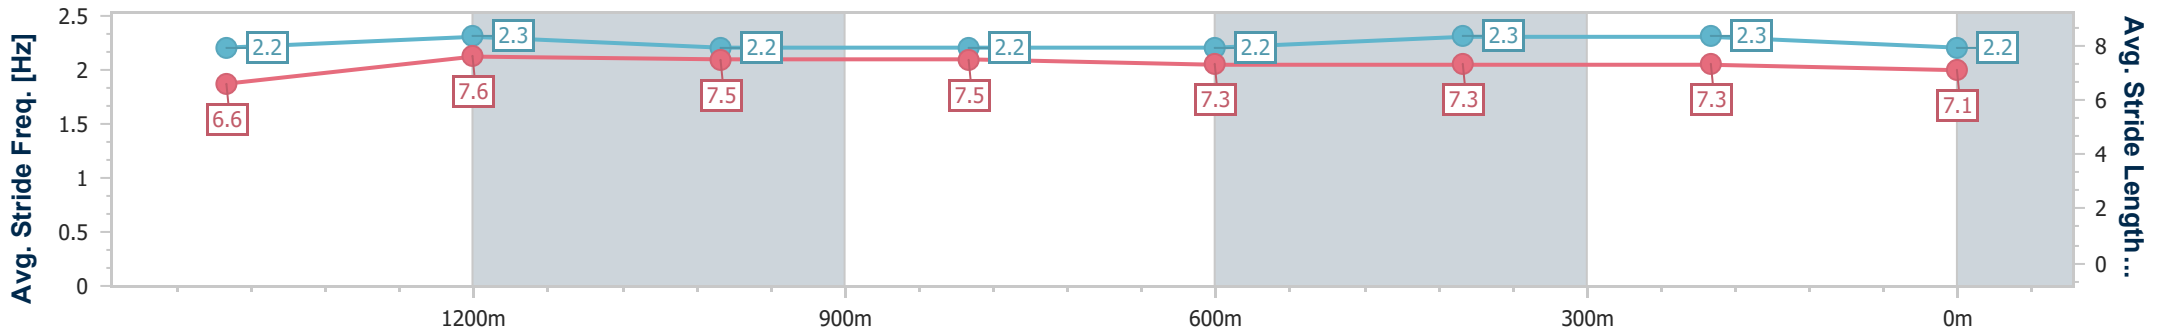

Doomben QLD Professional

Race 5: SKY RACING Class 1 Handicap - 1650m

21 June 2023 - 14:20

Track Rating: Good 4, Weather: Fine, Rail Position: +9m Entire

BRISBANE RACING CLUB

Section	Overall	1400m	1200m	1000m	800m	600m	400m	200m
Section Times	1:41.20 [9] (0:17.27)	1:23.93 [3] (0:11.20)	1:12.73 [1] (0:12.08)	1:00.65 [1] (0:11.96)	0:48.69 [1] (0:12.15)	0:36.54 [1] (0:11.77)	0:24.77 [1] (0:11.92)	0:12.85 [3] (0:12.85)
Average Speed [km/h]	52.0	64.1	59.5	59.8	58.5	59.6	60.0	56.5
Top Speed [km/h]	66.3	68.1	62.5	62.7	60.9	62.4	62.7	60.8
Avg. Dist. to Rail [m]	1.3	0.6	0.2	0.1	0.7	2.1	1.0	1.6
Avg. Stride Freq. [Hz]	2.2	2.3	2.2	2.2	2.2	2.3	2.3	2.2
Avg. Stride Length [m]	6.6	7.6	7.5	7.5	7.3	7.3	7.3	7.1

- [ ] Ranking at each section and finish
- .-.- No data available at this section
- NA No data available

Horse/Jockey Name	Lady Masquerade
Final Rank	10
Fastest Section Time (Section)	0:11.43 (400m)
Top Speed [km/h] (Section)	65.5 (1400m)
Race State	Finished