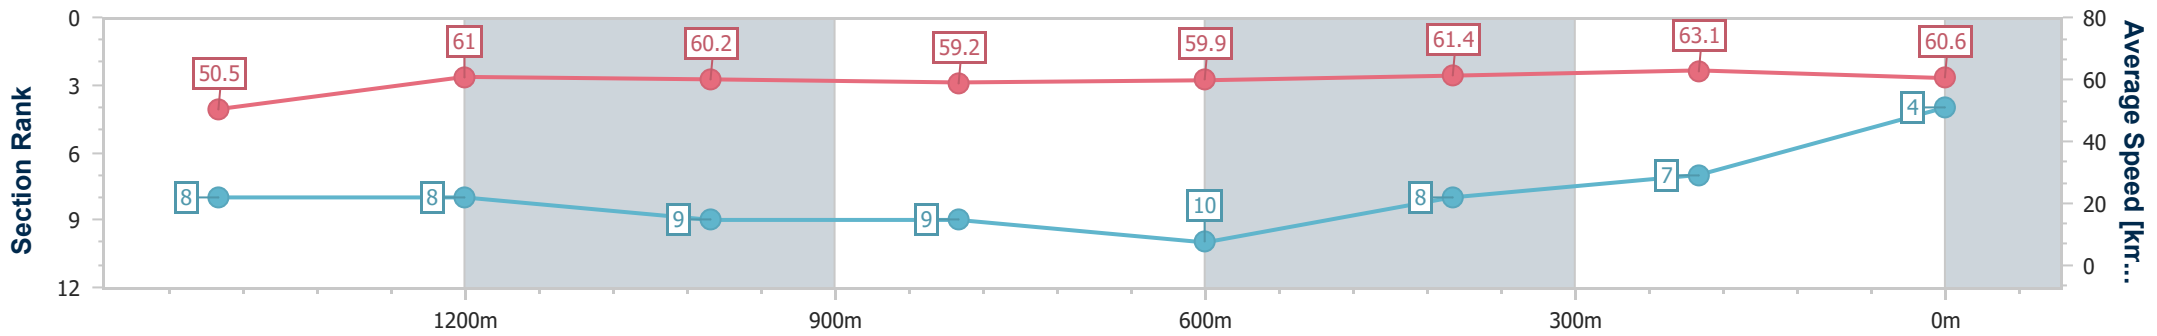

Doomben QLD Professional

Race 5: SKY RACING Class 1 Handicap - 1650m

21 June 2023 - 14:20

Track Rating: Good 4, Weather: Fine, Rail Position: +9m Entire

BRISBANE RACING CLUB

Section	Overall	1400m	1200m	1000m	800m	600m	400m	200m
Section Times	1:40.38 [4] (0:17.77)	1:22.61 [8] (0:11.83)	1:10.78 [8] (0:11.94)	0:58.84 [9] (0:12.18)	0:46.66 [9] (0:11.96)	0:34.70 [10] (0:11.57)	0:23.13 [8] (0:11.20)	0:11.93 [7] (0:11.93)
Average Speed [km/h]	50.5	61.0	60.2	59.2	59.9	61.4	63.1	60.6
Top Speed [km/h]	65.1	64.8	63.0	61.2	63.1	63.9	65.9	65.7
Avg. Dist. to Rail [m]	2.3	1.1	0.3	0.7	0.6	1.9	1.9	3.7
Avg. Stride Freq. [Hz]	2.2	2.3	2.3	2.2	2.3	2.3	2.4	2.3
Avg. Stride Length [m]	6.2	7.3	7.3	7.4	7.3	7.4	7.4	7.2