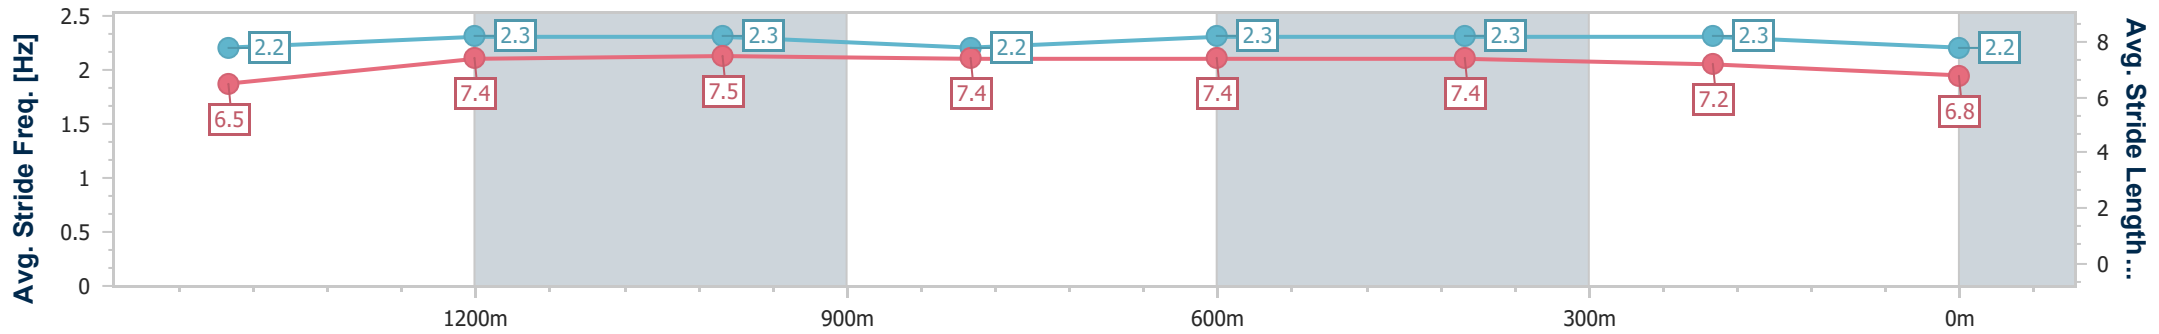

- [ ] Ranking at each section and finish
- .-.- No data available at this section
- NA No data available

Horse/Jockey Name	Sparky Girl
Final Rank	11
Fastest Section Time (Section)	0:11.74 (1200m)
Top Speed [km/h] (Section)	64.0 (1400m)
Race State	Finished

Doomben QLD Professional

Race 5: SKY RACING Class 1 Handicap - 1650m

21 June 2023 - 14:20

Track Rating: Good 4, Weather: Fine, Rail Position: +9m Entire

BRISBANE RACING CLUB

Section	Overall	1400m	1200m	1000m	800m	600m	400m	200m
Section Times	1:42.17 [11] (0:17.58)	1:24.59 [7] (0:11.79)	1:12.80 [7] (0:11.74)	1:01.06 [5] (0:12.13)	0:48.93 [4] (0:12.01)	0:36.92 [4] (0:11.91)	0:25.01 [7] (0:11.92)	0:13.09 [11] (0:13.09)
Average Speed [km/h]	51.4	61.1	61.1	59.6	60.3	61.1	60.5	54.6
Top Speed [km/h]	64.0	64.0	63.1	62.7	62.7	62.8	63.0	61.7
Avg. Dist. to Rail [m]	5.1	1.2	2.4	2.7	2.5	1.7	3.6	3.1
Avg. Stride Freq. [Hz]	2.2	2.3	2.3	2.2	2.3	2.3	2.3	2.2
Avg. Stride Length [m]	6.5	7.4	7.5	7.4	7.4	7.4	7.2	6.8

- [ ] Ranking at each section and finish
- .-.- No data available at this section
- NA No data available