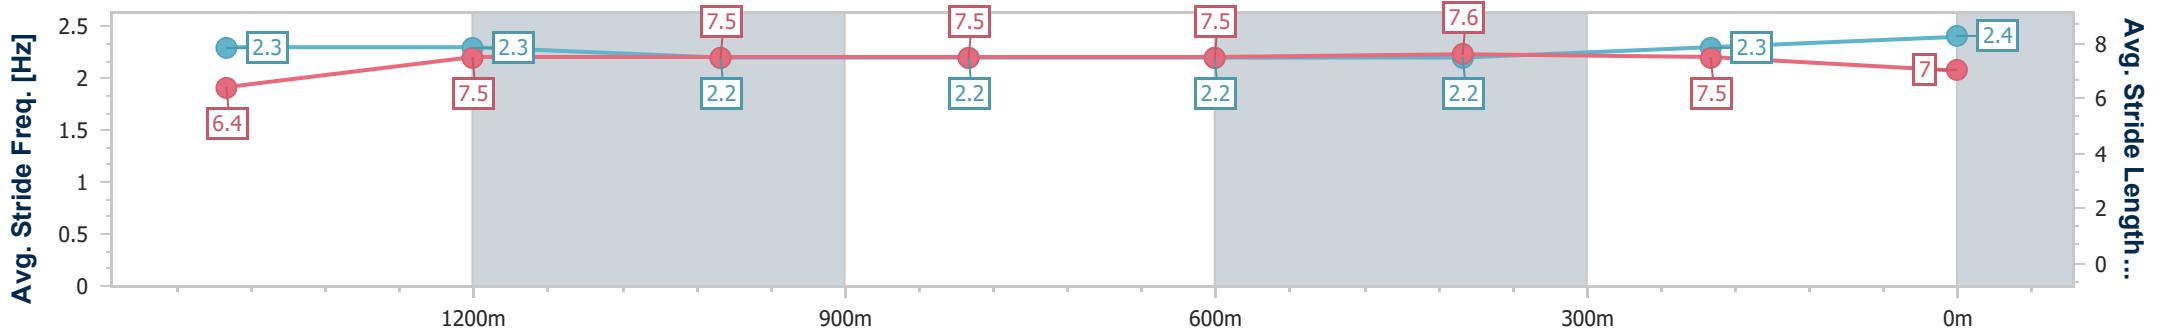

**Doomben QLD Professional**  
**Race 5: SKY RACING Class 1 Handicap - 1650m**

21 June 2023 - 14:20

Track Rating: Good 4, Weather: Fine, Rail Position: +9m Entire

BRISBANE  
RACING CLUB

Section	Overall	1400m	1200m	1000m	800m	600m	400m	200m					
Section Times	1:40.42 [4] (0:17.47)	1:22.95 [6] (0:11.73)	1:11.22 [5] (0:11.97)	0:59.25 [6] (0:12.11)	0:47.14 [6] (0:11.99)	0:35.15 [5] (0:11.72)	0:23.43 [5] (0:11.42)	0:12.01 [5] (0:12.01)					
Average Speed [km/h]	51.6	61.5	59.9	59.7	60.3	61.2	63.1	59.6					
Top Speed [km/h]	65.2	65.1	62.6	61.7	62.4	63.5	65.5	63.9					
Avg. Dist. to Rail [m]	0.9	0.8	1.7	1.4	1.3	0.7	2.6	5.0					
Avg. Stride Freq. [Hz]	2.3	2.3	2.2	2.2	2.2	2.2	2.3	2.4					
Avg. Stride Length [m]	6.4	7.5	7.5	7.5	7.5	7.6	7.5	7.0					