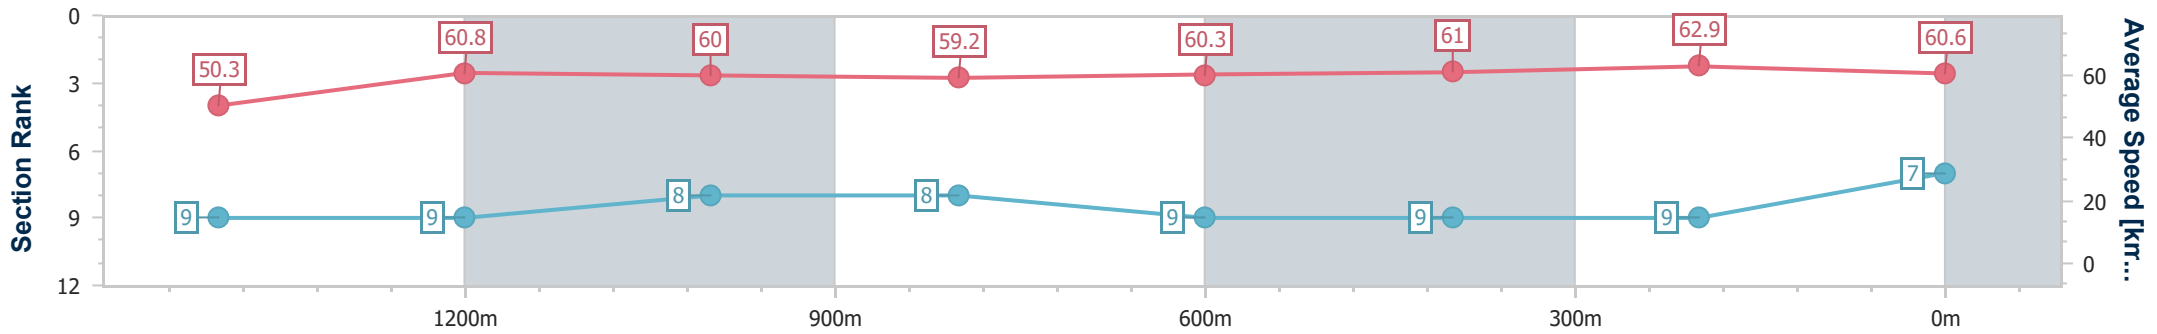

Doomben QLD Professional

Race 5: SKY RACING Class 1 Handicap - 1650m

21 June 2023 - 14:20

Track Rating: Good 4, Weather: Fine, Rail Position: +9m Entire

BRISBANE RACING CLUB

Section	Overall	1400m	1200m	1000m	800m	600m	400m	200m
Section Times	1:40.55 [7] (0:17.85)	1:22.70 [9] (0:11.75)	1:10.95 [9] (0:11.90)	0:59.05 [8] (0:12.18)	0:46.87 [8] (0:11.96)	0:34.91 [9] (0:11.63)	0:23.28 [9] (0:11.38)	0:11.90 [9] (0:11.90)
Average Speed [km/h]	50.3	60.8	60.0	59.2	60.3	61.0	62.9	60.6
Top Speed [km/h]	64.2	64.4	63.1	61.3	63.5	64.7	64.8	64.7
Avg. Dist. to Rail [m]	2.1	0.4	0.4	1.1	0.9	0.6	1.9	3.9
Avg. Stride Freq. [Hz]	2.1	2.1	2.1	2.1	2.1	2.1	2.2	2.2
Avg. Stride Length [m]	6.8	7.9	7.9	7.9	7.9	7.9	8.1	7.7

- [ ] Ranking at each section and finish
- .-.- No data available at this section
- NA No data available

Horse/Jockey Name	Jane His Wife
Final Rank	8
Fastest Section Time (Section)	0:11.56 (600m)
Top Speed [km/h] (Section)	64.4 (Overall)
Race State	Finished