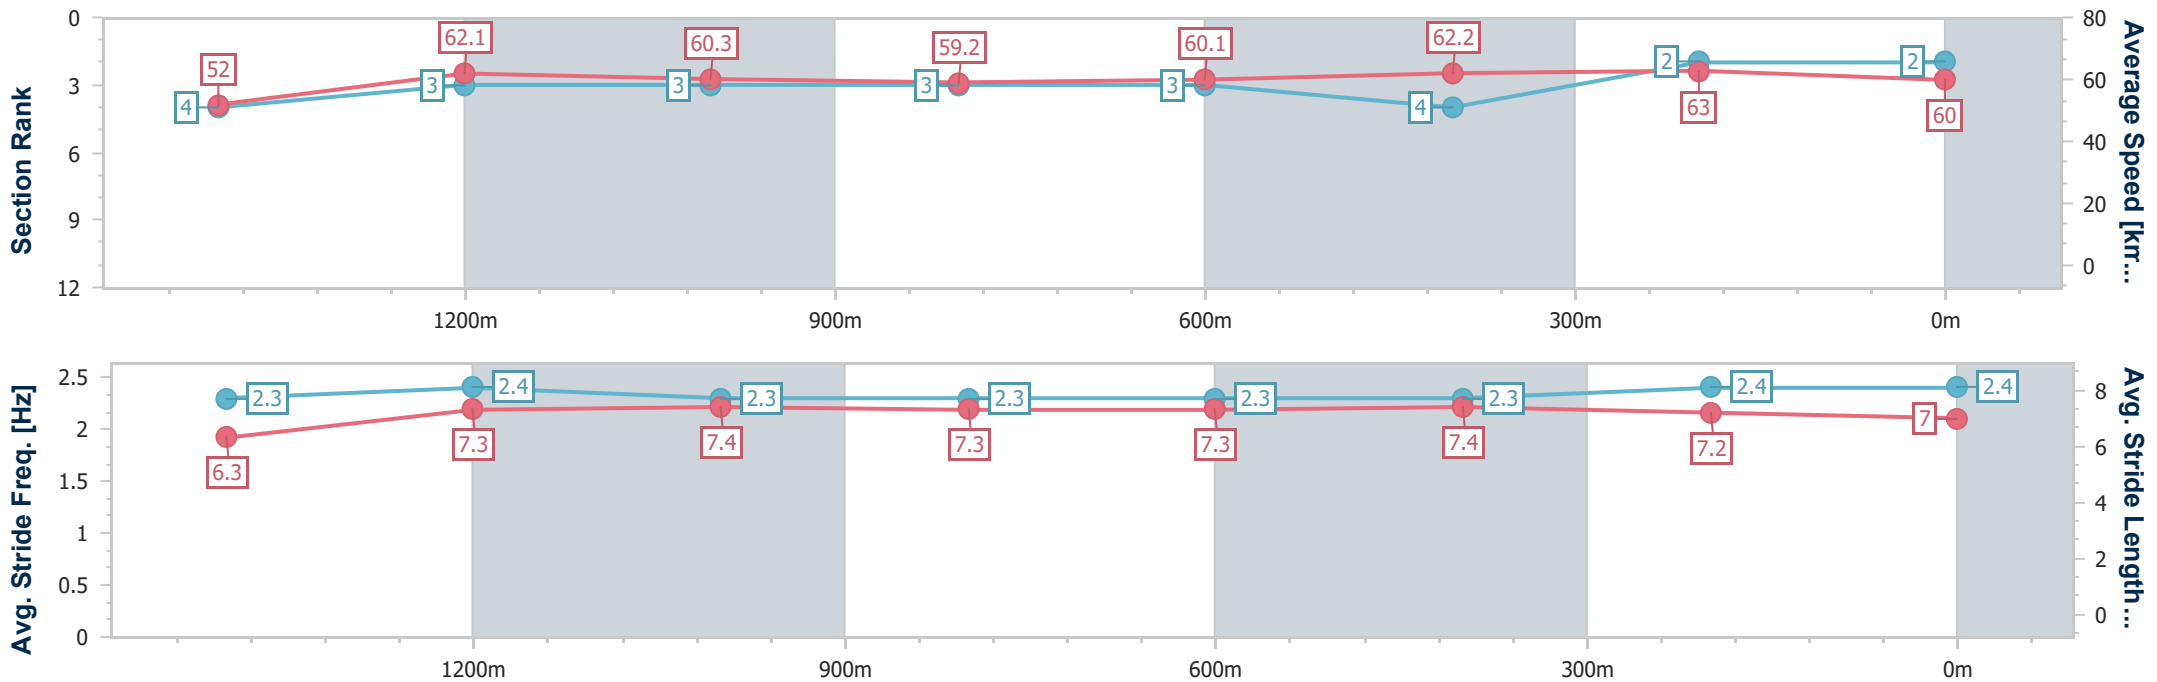

### Doomben QLD Professional

Race 5: SKY RACING Class 1 Handicap - 1650m

21 June 2023 - 14:20

Track Rating: Good 4, Weather: Fine, Rail Position: +9m Entire

BRISBANE RACING CLUB

Section	Overall	1400m	1200m	1000m	800m	600m	400m	200m
Section Times	1:40.23 [2] (0:17.30)	1:22.93 [4] (0:11.63)	1:11.30 [3] (0:11.97)	0:59.33 [3] (0:12.14)	0:47.19 [3] (0:12.10)	0:35.09 [3] (0:11.70)	0:23.39 [4] (0:11.31)	0:12.08 [2] (0:12.08)
Average Speed [km/h]	52.0	62.1	60.3	59.2	60.1	62.2	63.0	60.0
Top Speed [km/h]	65.0	65.3	63.0	61.6	61.9	63.5	65.8	65.3
Avg. Dist. to Rail [m]	4.3	1.5	1.6	1.8	2.3	1.4	1.4	2.4
Avg. Stride Freq. [Hz]	2.3	2.4	2.3	2.3	2.3	2.3	2.4	2.4
Avg. Stride Length [m]	6.3	7.3	7.4	7.3	7.3	7.4	7.2	7.0