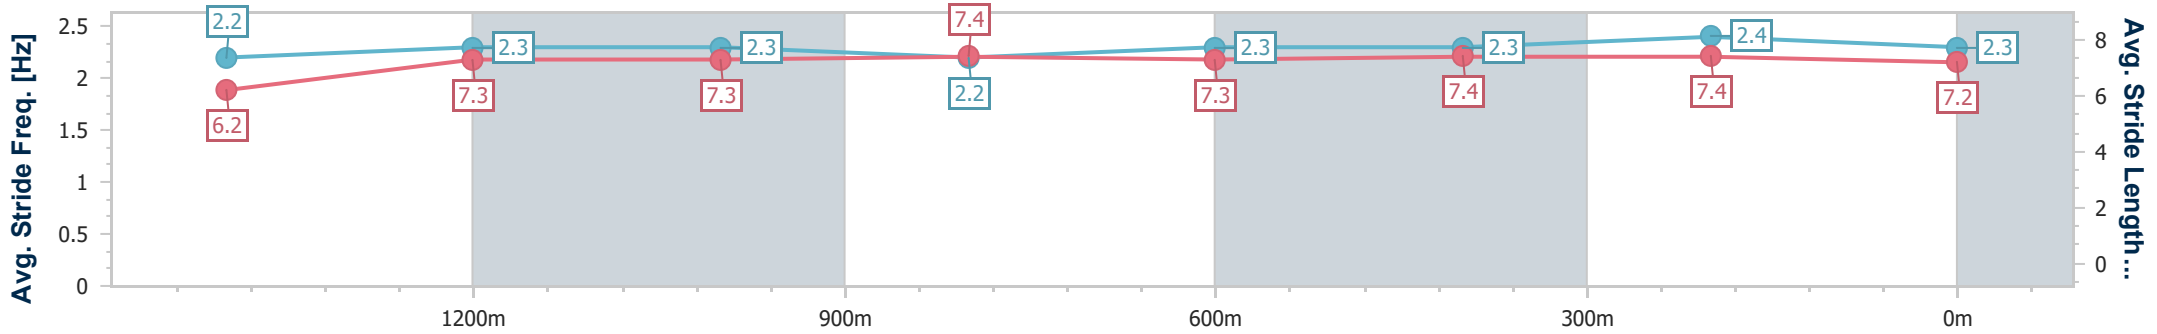

Doomben QLD Professional

Race 5: SKY RACING Class 1 Handicap - 1650m

21 June 2023 - 14:20

Track Rating: Good 4, Weather: Fine, Rail Position: +9m Entire

BRISBANE RACING CLUB

Section	Overall	1400m	1200m	1000m	800m	600m	400m	200m
Section Times	1:40.38 [4] (0:17.77)	1:22.61 [8] (0:11.83)	1:10.78 [8] (0:11.94)	0:58.84 [9] (0:12.18)	0:46.66 [9] (0:11.96)	0:34.70 [10] (0:11.57)	0:23.13 [8] (0:11.20)	0:11.93 [7] (0:11.93)
Average Speed [km/h]	50.5	61.0	60.2	59.2	59.9	61.4	63.1	60.6
Top Speed [km/h]	65.1	64.8	63.0	61.2	63.1	63.9	65.9	65.7
Avg. Dist. to Rail [m]	2.3	1.1	0.3	0.7	0.6	1.9	1.9	3.7
Avg. Stride Freq. [Hz]	2.2	2.3	2.3	2.2	2.3	2.3	2.4	2.3
Avg. Stride Length [m]	6.2	7.3	7.3	7.4	7.3	7.4	7.4	7.2