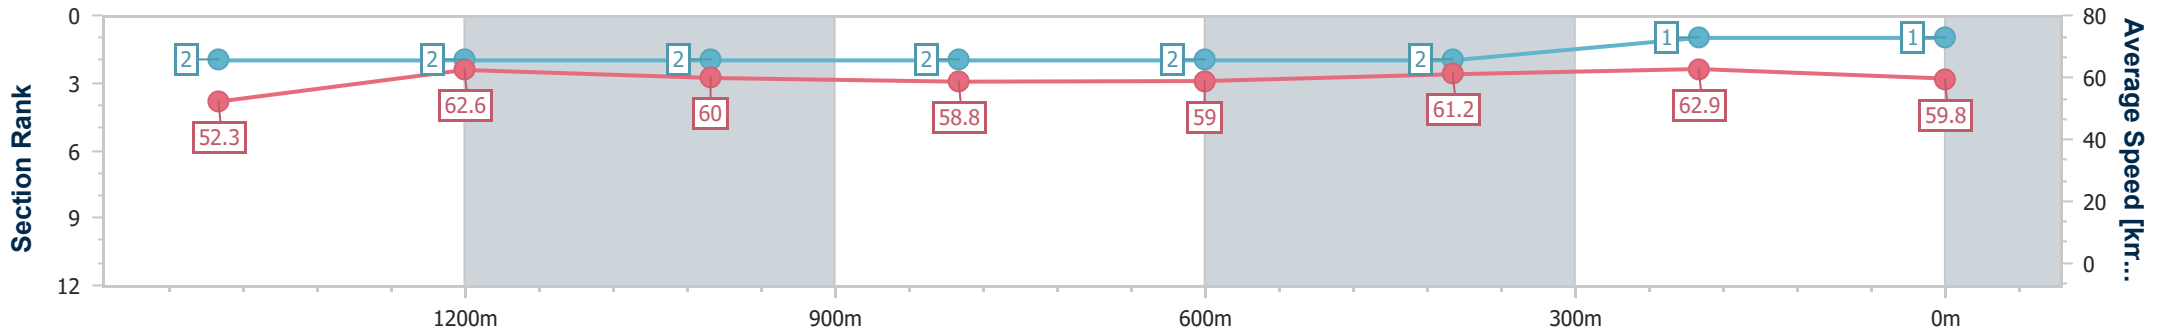

21 June 2023 - 14:20

Track Rating: Good 4, Weather: Fine, Rail Position: +9m Entire

BRISBANE RACING CLUB

Section	Overall	1400m	1200m	1000m	800m	600m	400m	200m
Section Times	1:39.81 [1] (0:17.27)	1:22.54 [2] (0:11.44)	1:11.10 [2] (0:11.95)	0:59.15 [2] (0:12.13)	0:47.02 [2] (0:12.07)	0:34.95 [2] (0:11.68)	0:23.27 [2] (0:11.34)	0:11.93 [1] (0:11.93)
Average Speed [km/h]	52.3	62.6	60.0	58.8	59.0	61.2	62.9	59.8
Top Speed [km/h]	65.7	65.1	63.3	62.1	61.5	63.1	65.9	65.0
Avg. Dist. to Rail [m]	0.4	0.8	1.1	1.9	1.1	0.2	1.2	0.4
Avg. Stride Freq. [Hz]	2.2	2.2	2.1	2.1	2.1	2.2	2.2	2.2
Avg. Stride Length [m]	6.6	7.9	7.8	7.7	7.7	7.8	7.8	7.6