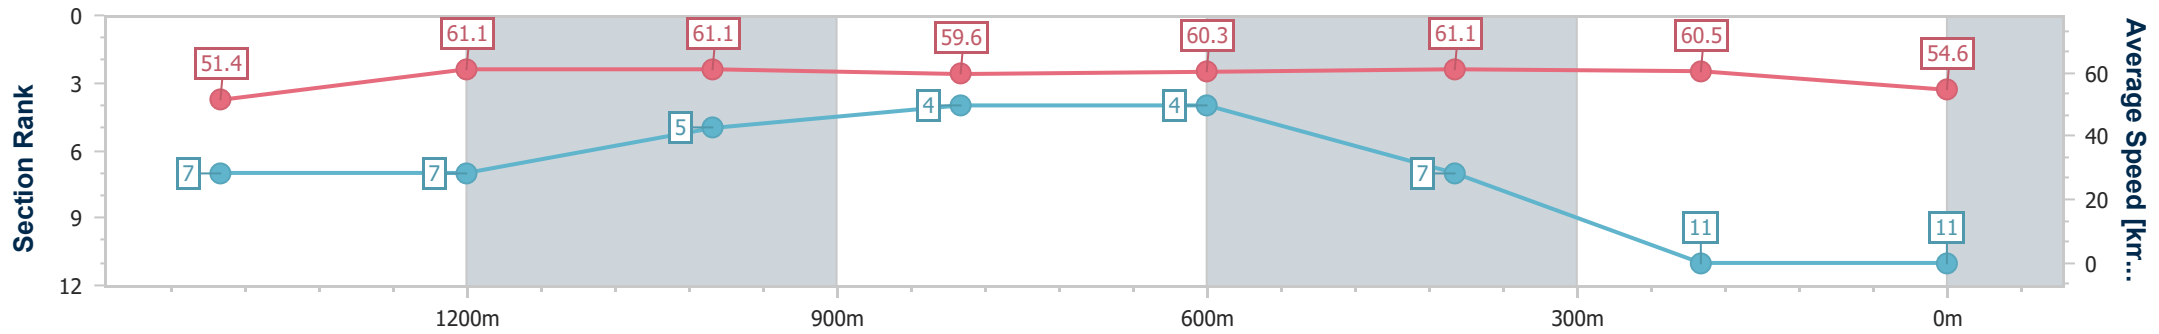

- [ ] Ranking at each section and finish
- .-.- No data available at this section
- NA No data available

Horse/Jockey Name	Sparky Girl
Final Rank	11
Fastest Section Time (Section)	0:11.74 (1200m)
Top Speed [km/h] (Section)	64.0 (1400m)
Race State	Finished

Doomben QLD Professional

Race 5: SKY RACING Class 1 Handicap - 1650m

21 June 2023 - 14:20

Track Rating: Good 4, Weather: Fine, Rail Position: +9m Entire

BRISBANE RACING CLUB

Section	Overall	1400m	1200m	1000m	800m	600m	400m	200m
Section Times	1:42.17 [11] (0:17.58)	1:24.59 [7] (0:11.79)	1:12.80 [7] (0:11.74)	1:01.06 [5] (0:12.13)	0:48.93 [4] (0:12.01)	0:36.92 [4] (0:11.91)	0:25.01 [7] (0:11.92)	0:13.09 [11] (0:13.09)
Average Speed [km/h]	51.4	61.1	61.1	59.6	60.3	61.1	60.5	54.6
Top Speed [km/h]	64.0	64.0	63.1	62.7	62.7	62.8	63.0	61.7
Avg. Dist. to Rail [m]	5.1	1.2	2.4	2.7	2.5	1.7	3.6	3.1
Avg. Stride Freq. [Hz]	2.2	2.3	2.3	2.2	2.3	2.3	2.3	2.2
Avg. Stride Length [m]	6.5	7.4	7.5	7.4	7.4	7.4	7.2	6.8

- [ ] Ranking at each section and finish
- .-.- No data available at this section
- NA No data available