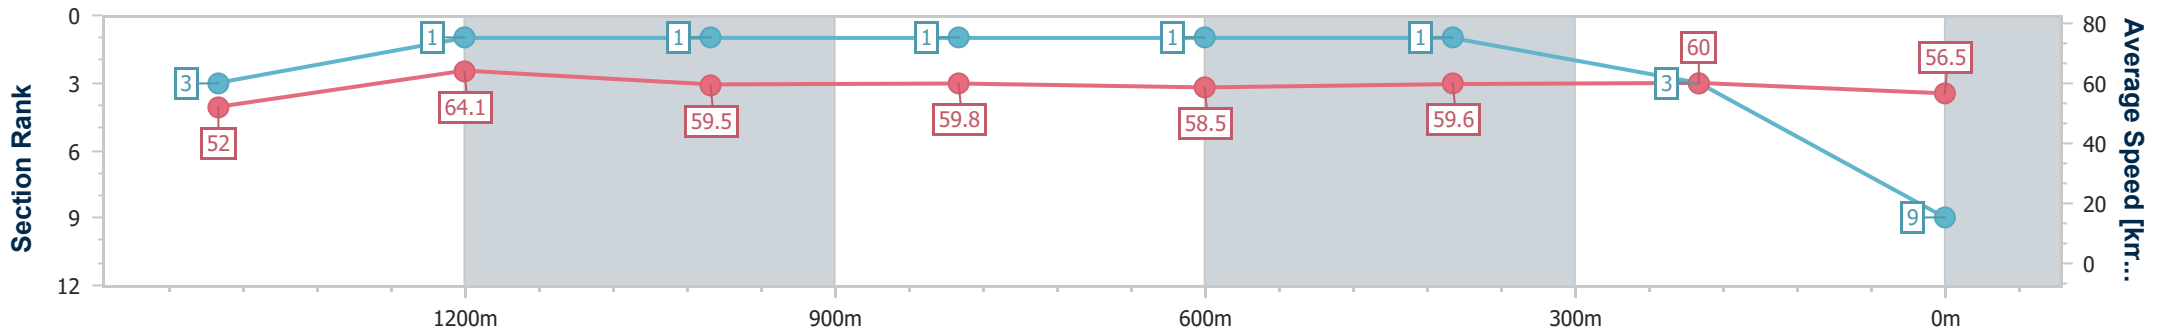

Doomben QLD Professional

Race 5: SKY RACING Class 1 Handicap - 1650m

21 June 2023 - 14:20

Track Rating: Good 4, Weather: Fine, Rail Position: +9m Entire

BRISBANE RACING CLUB

Section	Overall	1400m	1200m	1000m	800m	600m	400m	200m
Section Times	1:41.20 [9] (0:17.27)	1:23.93 [3] (0:11.20)	1:12.73 [1] (0:12.08)	1:00.65 [1] (0:11.96)	0:48.69 [1] (0:12.15)	0:36.54 [1] (0:11.77)	0:24.77 [1] (0:11.92)	0:12.85 [3] (0:12.85)
Average Speed [km/h]	52.0	64.1	59.5	59.8	58.5	59.6	60.0	56.5
Top Speed [km/h]	66.3	68.1	62.5	62.7	60.9	62.4	62.7	60.8
Avg. Dist. to Rail [m]	1.3	0.6	0.2	0.1	0.7	2.1	1.0	1.6
Avg. Stride Freq. [Hz]	2.2	2.3	2.2	2.2	2.2	2.3	2.3	2.2
Avg. Stride Length [m]	6.6	7.6	7.5	7.5	7.3	7.3	7.3	7.1

- [ ] Ranking at each section and finish
- .-.- No data available at this section
- NA No data available

Horse/Jockey Name	Lady Masquerade
Final Rank	10
Fastest Section Time (Section)	0:11.43 (400m)
Top Speed [km/h] (Section)	65.5 (1400m)
Race State	Finished