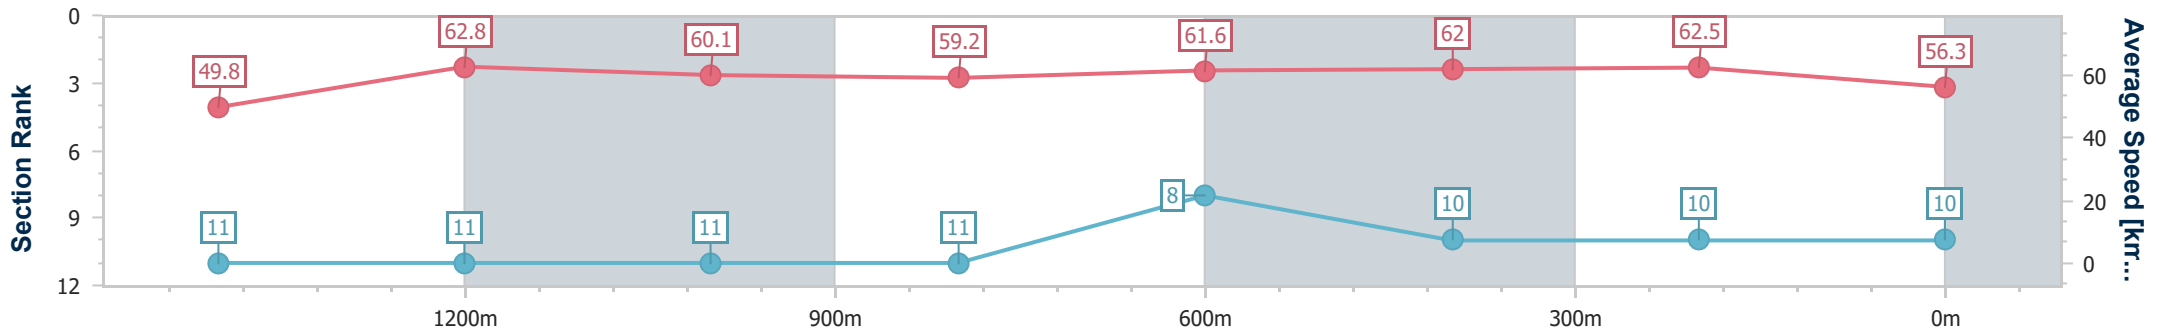

- [ ] Ranking at each section and finish
- .-.- No data available at this section
- NA No data available

Horse/Jockey Name	Lady Masquerade
Final Rank	10
Fastest Section Time (Section)	0:11.43 (400m)
Top Speed [km/h] (Section)	65.5 (1400m)
Race State	Finished

Doomben QLD Professional

Race 5: SKY RACING Class 1 Handicap - 1650m

21 June 2023 - 14:20

Track Rating: Good 4, Weather: Fine, Rail Position: +9m Entire

BRISBANE RACING CLUB

Section	Overall	1400m	1200m	1000m	800m	600m	400m	200m
Section Times	1:41.69 [10] (0:18.20)	1:23.49 [11] (0:11.54)	1:11.95 [11] (0:11.89)	1:00.06 [11] (0:12.24)	0:47.82 [11] (0:11.73)	0:36.09 [8] (0:11.68)	0:24.41 [10] (0:11.43)	0:12.98 [10] (0:12.98)
Average Speed [km/h]	49.8	62.8	60.1	59.2	61.6	62.0	62.5	56.3
Top Speed [km/h]	63.1	65.5	63.5	61.1	64.8	64.8	65.4	63.4
Avg. Dist. to Rail [m]	3.7	0.9	2.2	1.8	1.8	1.2	3.2	4.3
Avg. Stride Freq. [Hz]	2.2	2.3	2.3	2.2	2.3	2.3	2.3	2.3
Avg. Stride Length [m]	6.2	7.5	7.3	7.3	7.5	7.6	7.5	6.9

- [ ] Ranking at each section and finish
- .-.- No data available at this section
- NA No data available

Horse/Jockey Name	Sparky Girl
Final Rank	11
Fastest Section Time (Section)	0:11.74 (1200m)
Top Speed [km/h] (Section)	64.0 (1400m)
Race State	Finished