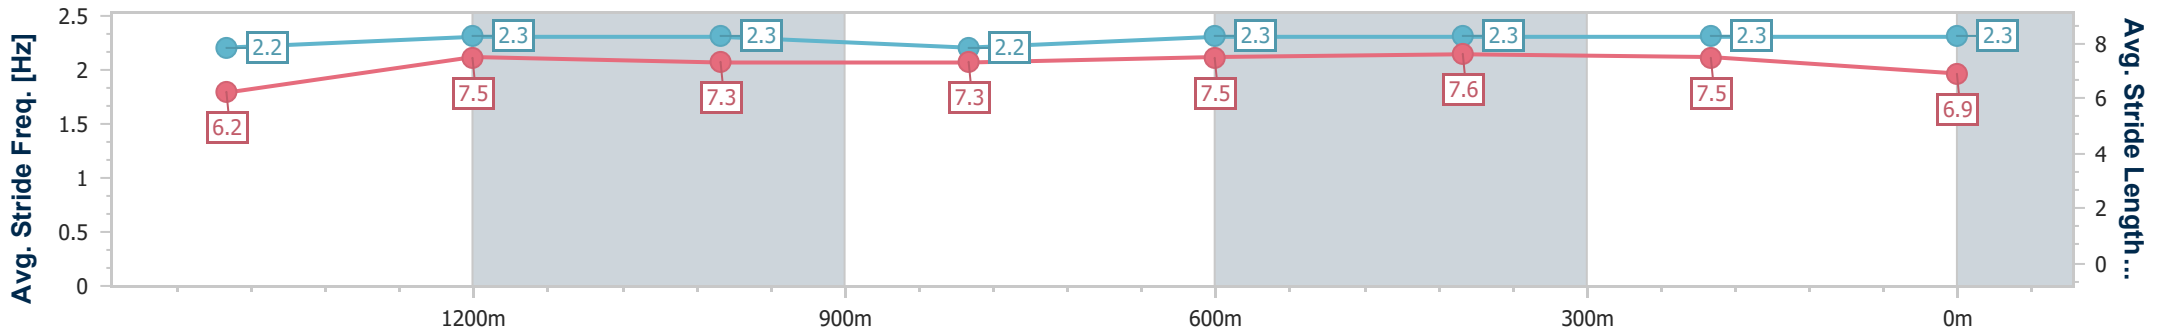

- [ ] Ranking at each section and finish
- .-.- No data available at this section
- NA No data available

Horse/Jockey Name	Lady Masquerade
Final Rank	10
Fastest Section Time (Section)	0:11.43 (400m)
Top Speed [km/h] (Section)	65.5 (1400m)
Race State	Finished

Doomben QLD Professional

Race 5: SKY RACING Class 1 Handicap - 1650m

21 June 2023 - 14:20

Track Rating: Good 4, Weather: Fine, Rail Position: +9m Entire

BRISBANE RACING CLUB

Section	Overall	1400m	1200m	1000m	800m	600m	400m	200m
Section Times	1:41.69 [10] (0:18.20)	1:23.49 [11] (0:11.54)	1:11.95 [11] (0:11.89)	1:00.06 [11] (0:12.24)	0:47.82 [11] (0:11.73)	0:36.09 [8] (0:11.68)	0:24.41 [10] (0:11.43)	0:12.98 [10] (0:12.98)
Average Speed [km/h]	49.8	62.8	60.1	59.2	61.6	62.0	62.5	56.3
Top Speed [km/h]	63.1	65.5	63.5	61.1	64.8	64.8	65.4	63.4
Avg. Dist. to Rail [m]	3.7	0.9	2.2	1.8	1.8	1.2	3.2	4.3
Avg. Stride Freq. [Hz]	2.2	2.3	2.3	2.2	2.3	2.3	2.3	2.3
Avg. Stride Length [m]	6.2	7.5	7.3	7.3	7.5	7.6	7.5	6.9

- [ ] Ranking at each section and finish
- .-.- No data available at this section
- NA No data available

Horse/Jockey Name	Sparky Girl
Final Rank	11
Fastest Section Time (Section)	0:11.74 (1200m)
Top Speed [km/h] (Section)	64.0 (1400m)
Race State	Finished