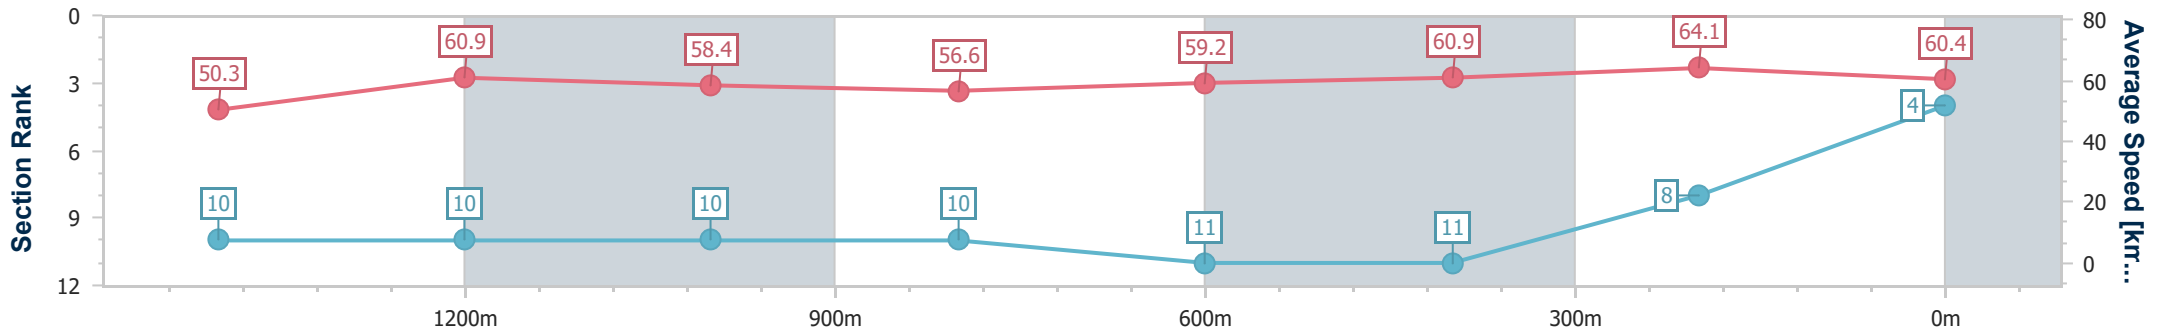

Doomben QLD Professional

Race 5: SKY RACING Class 1 Handicap - 1650m

21 June 2023 - 14:20

Track Rating: Good 4, Weather: Fine, Rail Position: +9m Entire

BRISBANE RACING CLUB

Section	Overall	1400m	1200m	1000m	800m	600m	400m	200m
Section Times	1:40.46 [4] (0:17.92)	1:22.54 [10] (0:11.79)	1:10.75 [10] (0:11.91)	0:58.84 [10] (0:12.24)	0:46.60 [10] (0:11.82)	0:34.78 [11] (0:11.75)	0:23.03 [11] (0:11.10)	0:11.93 [8] (0:11.93)
Average Speed [km/h]	50.3	60.9	58.4	56.6	59.2	60.9	64.1	60.4
Top Speed [km/h]	62.9	64.0	63.4	61.5	63.9	63.9	66.7	66.2
Avg. Dist. to Rail [m]	2.2	0.3	1.1	0.9	0.8	0.9	0.9	1.2
Avg. Stride Freq. [Hz]	2.2	2.3	2.2	2.2	2.3	2.3	2.4	2.3
Avg. Stride Length [m]	6.3	7.5	7.3	7.1	7.2	7.5	7.5	7.2