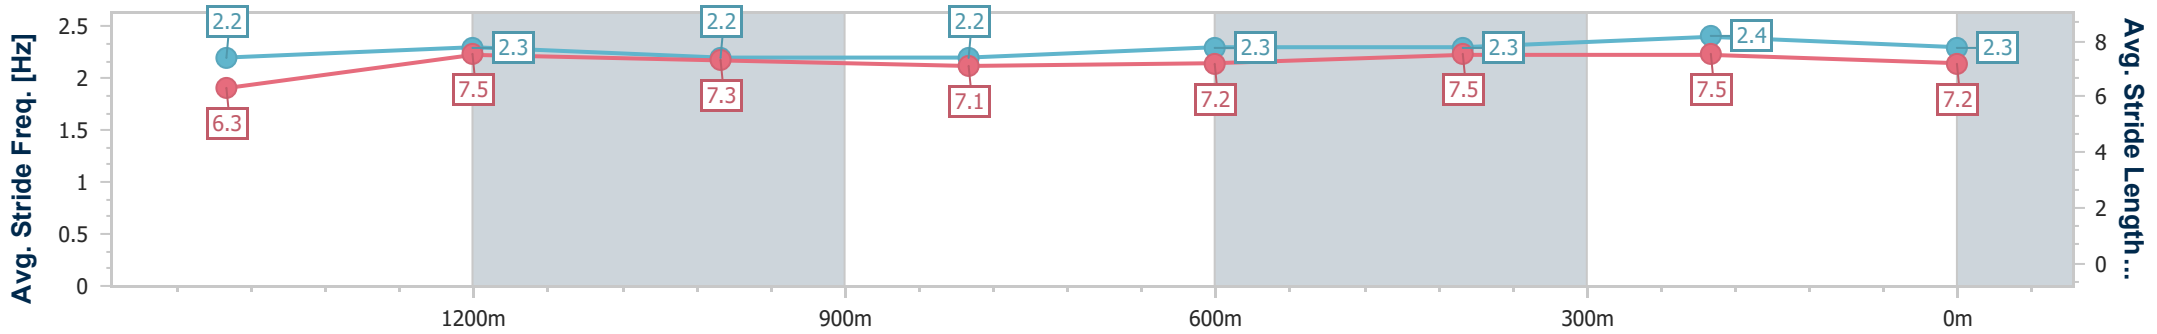

Doomben QLD Professional

Race 5: SKY RACING Class 1 Handicap - 1650m

21 June 2023 - 14:20

Track Rating: Good 4, Weather: Fine, Rail Position: +9m Entire

BRISBANE RACING CLUB

Section	Overall	1400m	1200m	1000m	800m	600m	400m	200m
Section Times	1:40.46 [4] (0:17.92)	1:22.54 [10] (0:11.79)	1:10.75 [10] (0:11.91)	0:58.84 [10] (0:12.24)	0:46.60 [10] (0:11.82)	0:34.78 [11] (0:11.75)	0:23.03 [11] (0:11.10)	0:11.93 [8] (0:11.93)
Average Speed [km/h]	50.3	60.9	58.4	56.6	59.2	60.9	64.1	60.4
Top Speed [km/h]	62.9	64.0	63.4	61.5	63.9	63.9	66.7	66.2
Avg. Dist. to Rail [m]	2.2	0.3	1.1	0.9	0.8	0.9	0.9	1.2
Avg. Stride Freq. [Hz]	2.2	2.3	2.2	2.2	2.3	2.3	2.4	2.3
Avg. Stride Length [m]	6.3	7.5	7.3	7.1	7.2	7.5	7.5	7.2