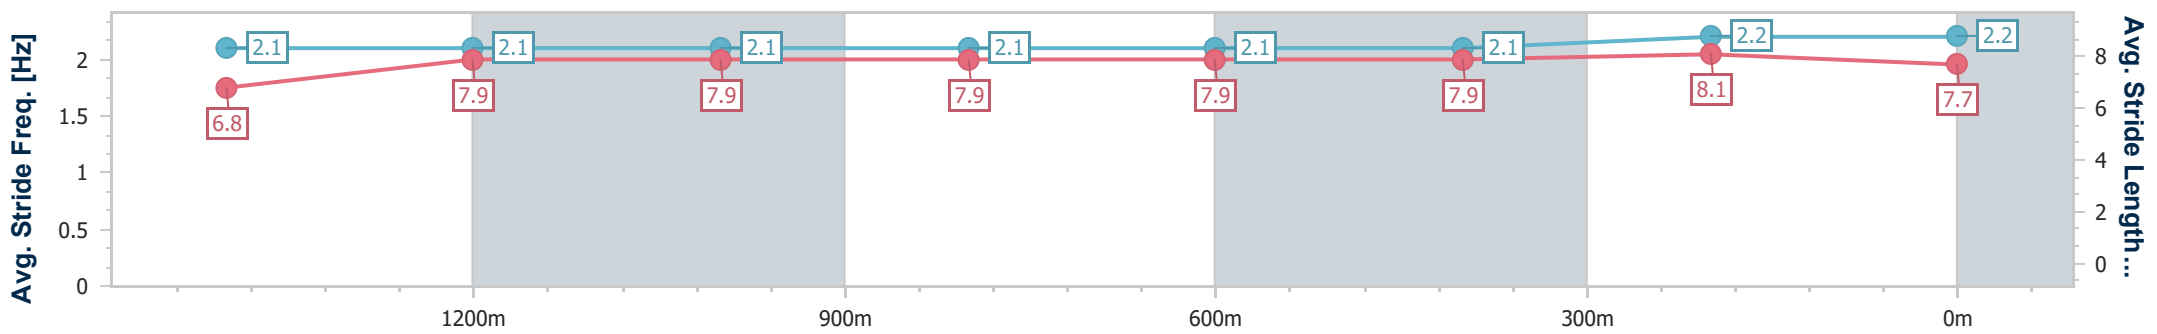

Doomben QLD Professional

Race 5: SKY RACING Class 1 Handicap - 1650m

21 June 2023 - 14:20

Track Rating: Good 4, Weather: Fine, Rail Position: +9m Entire

BRISBANE RACING CLUB

Section	Overall	1400m	1200m	1000m	800m	600m	400m	200m
Section Times	1:40.55 [7] (0:17.85)	1:22.70 [9] (0:11.75)	1:10.95 [9] (0:11.90)	0:59.05 [8] (0:12.18)	0:46.87 [8] (0:11.96)	0:34.91 [9] (0:11.63)	0:23.28 [9] (0:11.38)	0:11.90 [9] (0:11.90)
Average Speed [km/h]	50.3	60.8	60.0	59.2	60.3	61.0	62.9	60.6
Top Speed [km/h]	64.2	64.4	63.1	61.3	63.5	64.7	64.8	64.7
Avg. Dist. to Rail [m]	2.1	0.4	0.4	1.1	0.9	0.6	1.9	3.9
Avg. Stride Freq. [Hz]	2.1	2.1	2.1	2.1	2.1	2.1	2.2	2.2
Avg. Stride Length [m]	6.8	7.9	7.9	7.9	7.9	7.9	8.1	7.7

- [ ] Ranking at each section and finish
- .-.- No data available at this section
- NA No data available

Horse/Jockey Name	Jane His Wife
Final Rank	8
Fastest Section Time (Section)	0:11.56 (600m)
Top Speed [km/h] (Section)	64.4 (Overall)
Race State	Finished