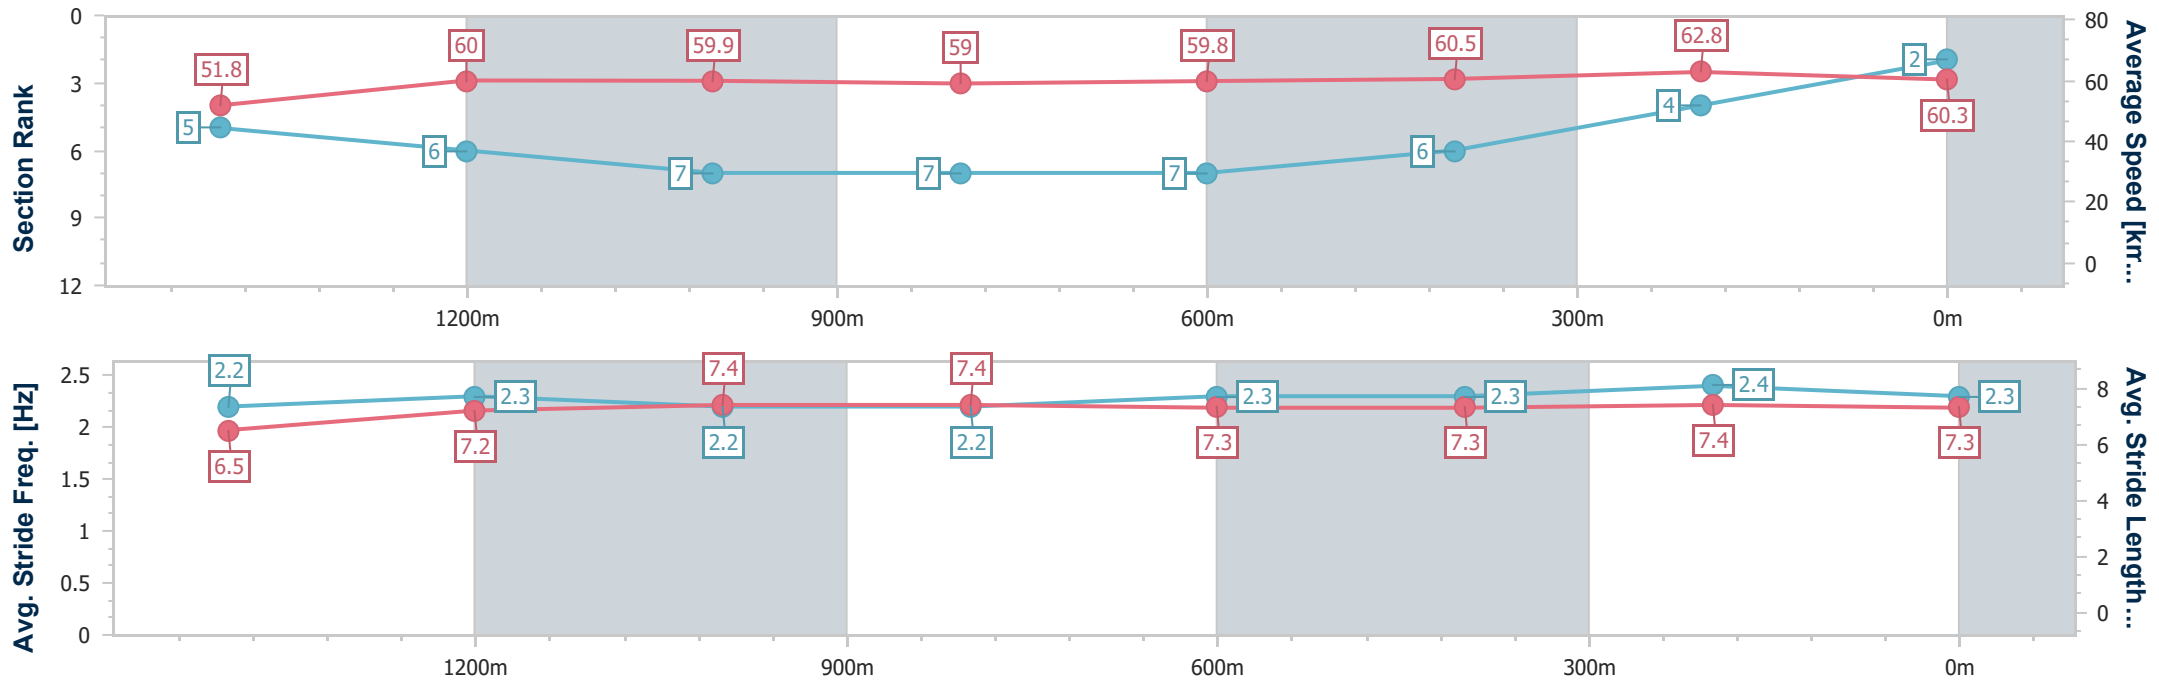

Doomben QLD Professional

Race 5: SKY RACING Class 1 Handicap - 1650m

21 June 2023 - 14:20

Track Rating: Good 4, Weather: Fine, Rail Position: +9m Entire

BRISBANE RACING CLUB

Section	Overall	1400m	1200m	1000m	800m	600m	400m	200m
Section Times	1:40.30 [2] (0:17.39)	1:22.91 [5] (0:11.89)	1:11.02 [6] (0:11.97)	0:59.05 [7] (0:12.09)	0:46.96 [7] (0:11.96)	0:35.00 [7] (0:11.80)	0:23.20 [6] (0:11.26)	0:11.94 [4]
Average Speed [km/h]	51.8	60.0	59.9	59.0	59.8	60.5	62.8	60.3
Top Speed [km/h]	63.5	63.8	62.6	61.7	62.1	63.3	66.5	64.9
Avg. Dist. to Rail [m]	0.8	0.6	0.2	0.3	0.4	0.5	1.0	0.5
Avg. Stride Freq. [Hz]	2.2	2.3	2.2	2.2	2.3	2.3	2.4	2.3
Avg. Stride Length [m]	6.5	7.2	7.4	7.4	7.3	7.3	7.4	7.3