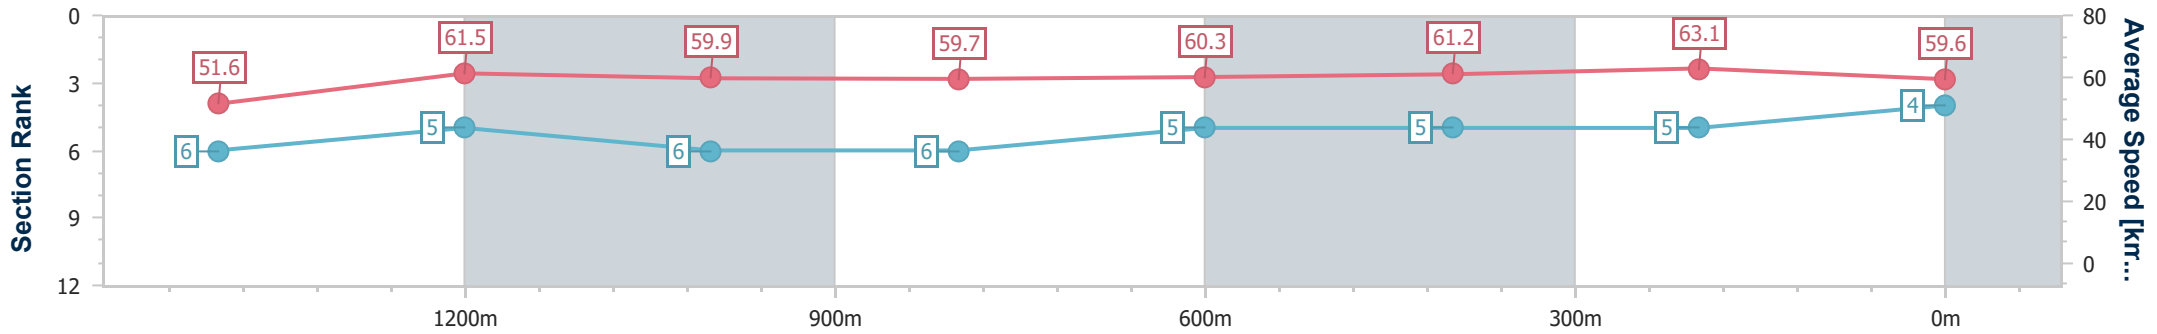

**Doomben QLD Professional**  
**Race 5: SKY RACING Class 1 Handicap - 1650m**

21 June 2023 - 14:20

Track Rating: Good 4, Weather: Fine, Rail Position: +9m Entire

BRISBANE  
RACING CLUB

Section	Overall	1400m	1200m	1000m	800m	600m	400m	200m					
Section Times	1:40.42 [4] (0:17.47)	1:22.95 [6] (0:11.73)	1:11.22 [5] (0:11.97)	0:59.25 [6] (0:12.11)	0:47.14 [6] (0:11.99)	0:35.15 [5] (0:11.72)	0:23.43 [5] (0:11.42)	0:12.01 [5] (0:12.01)					
Average Speed [km/h]	51.6	61.5	59.9	59.7	60.3	61.2	63.1	59.6					
Top Speed [km/h]	65.2	65.1	62.6	61.7	62.4	63.5	65.5	63.9					
Avg. Dist. to Rail [m]	0.9	0.8	1.7	1.4	1.3	0.7	2.6	5.0					
Avg. Stride Freq. [Hz]	2.3	2.3	2.2	2.2	2.2	2.2	2.3	2.4					
Avg. Stride Length [m]	6.4	7.5	7.5	7.5	7.5	7.6	7.5	7.0					