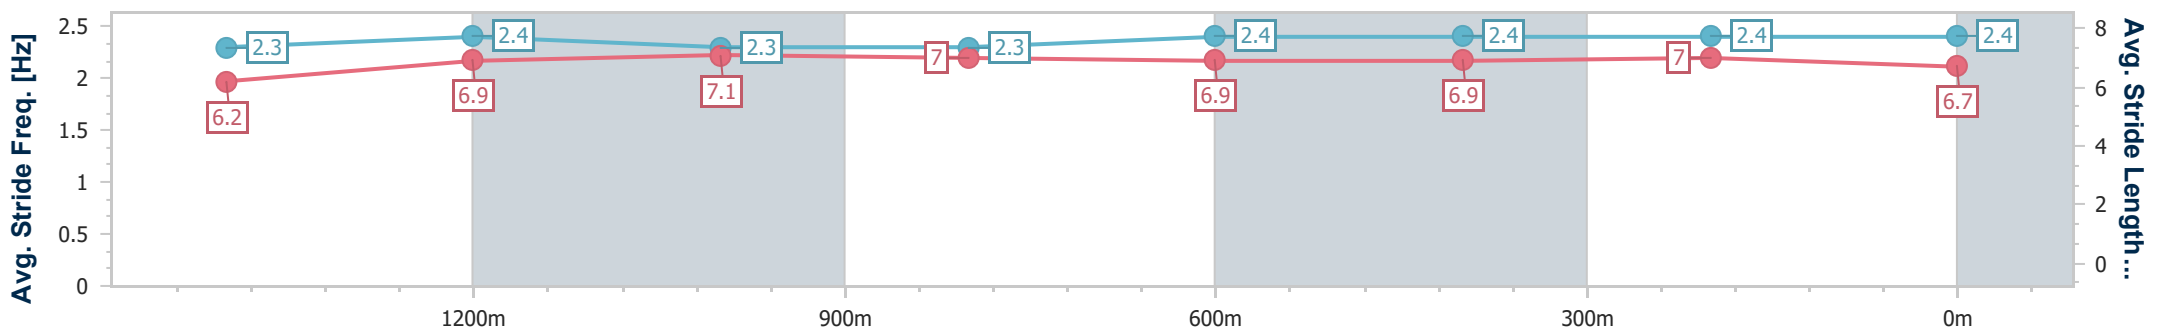

- [ ] Ranking at each section and finish
- .-.- No data available at this section
- NA No data available

Horse/Jockey Name	Jane His Wife
Final Rank	8
Fastest Section Time (Section)	0:11.56 (600m)
Top Speed [km/h] (Section)	64.4 (Overall)
Race State	Finished

Doomben QLD Professional

Race 5: SKY RACING Class 1 Handicap - 1650m

21 June 2023 - 14:20

Track Rating: Good 4, Weather: Fine, Rail Position: +9m Entire

BRISBANE RACING CLUB

Section	Overall	1400m	1200m	1000m	800m	600m	400m	200m
Section Times	1:40.93 [8] (0:17.24)	1:23.69 [1] (0:11.71)	1:11.98 [4] (0:12.09)	0:59.89 [4] (0:12.23)	0:47.66 [5] (0:12.00)	0:35.66 [6] (0:11.56)	0:24.10 [3] (0:11.61)	0:12.49 [6] (0:12.49)
Average Speed [km/h]	51.8	60.3	59.9	59.0	59.3	60.3	61.5	57.5
Top Speed [km/h]	64.4	63.5	61.5	61.2	60.9	62.4	64.3	61.8
Avg. Dist. to Rail [m]	3.9	3.4	1.3	0.7	2.4	4.2	3.2	0.9
Avg. Stride Freq. [Hz]	2.3	2.4	2.3	2.3	2.4	2.4	2.4	2.4
Avg. Stride Length [m]	6.2	6.9	7.1	7.0	6.9	6.9	7.0	6.7

- [ ] Ranking at each section and finish
- .-.- No data available at this section
- NA No data available

Horse/Jockey Name	Chance At Midnight
Final Rank	9
Fastest Section Time (Section)	0:11.20 (1400m)
Top Speed [km/h] (Section)	68.1 (1400m)
Race State	Finished