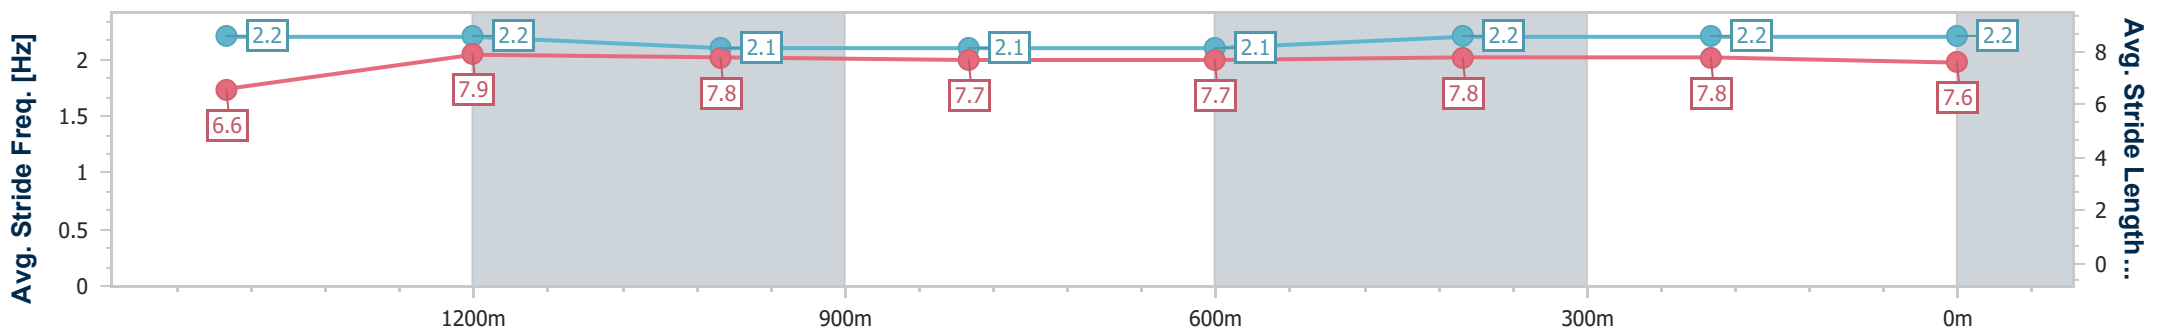

21 June 2023 - 14:20

Track Rating: Good 4, Weather: Fine, Rail Position: +9m Entire

BRISBANE RACING CLUB

Section	Overall	1400m	1200m	1000m	800m	600m	400m	200m
Section Times	1:39.81 [1] (0:17.27)	1:22.54 [2] (0:11.44)	1:11.10 [2] (0:11.95)	0:59.15 [2] (0:12.13)	0:47.02 [2] (0:12.07)	0:34.95 [2] (0:11.68)	0:23.27 [2] (0:11.34)	0:11.93 [1] (0:11.93)
Average Speed [km/h]	52.3	62.6	60.0	58.8	59.0	61.2	62.9	59.8
Top Speed [km/h]	65.7	65.1	63.3	62.1	61.5	63.1	65.9	65.0
Avg. Dist. to Rail [m]	0.4	0.8	1.1	1.9	1.1	0.2	1.2	0.4
Avg. Stride Freq. [Hz]	2.2	2.2	2.1	2.1	2.1	2.2	2.2	2.2
Avg. Stride Length [m]	6.6	7.9	7.8	7.7	7.7	7.8	7.8	7.6