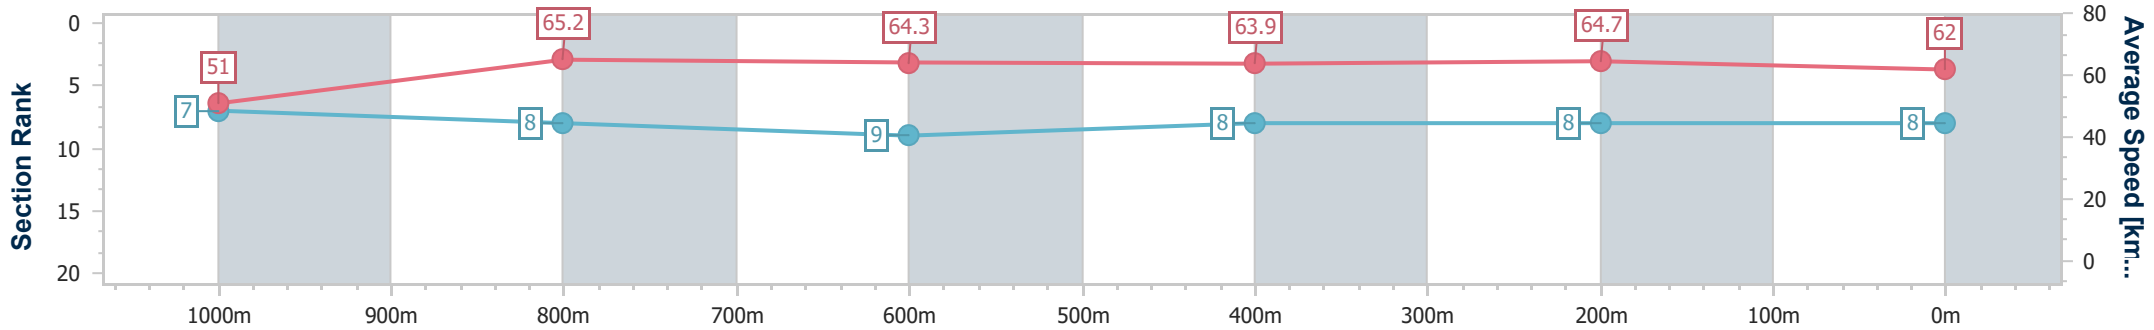

Horse/Jockey Name	Bahamut
Final Rank	8
Fastest Section Time (Section)	0:11.07 (1000m)
Top Speed [km/h] (Section)	65.7 (400m)
Race State	Finished

Doomben QLD Professional
Race 8: RACECOURSE VILLAGE BENCHMARK 68 Handicap - 1200m
21 June 2023 - 16:03
Track Rating: Good 4, Weather: Fine, Rail Position: +9m Entire Course

BRISBANE
RACING CLUB

Section	Overall	1000m	800m	600m	400m	200m
Section Times	1:10.49 [8] (0:14.10)	0:56.39 [7] (0:11.07)	0:45.32 [8] (0:11.26)	0:34.06 [9] (0:11.30)	0:22.76 [8] (0:11.14)	0:11.62 [8] (0:11.62)
Average Speed [km/h]	51.0	65.2	64.3	63.9	64.7	62.0
Top Speed [km/h]	65.4	65.6	64.7	64.9	65.7	64.9
Avg. Dist. to Rail [m]	2.6	0.6	1.2	0.6	1.8	3.5
Avg. Stride Freq. [Hz]	2.1	2.2	2.2	2.2	2.2	2.2
Avg. Stride Length [m]	6.8	8.3	8.1	8.2	8.0	7.8

- [ ] Ranking at each section and finish
- -.-.- No data available at this section
- NA No data available