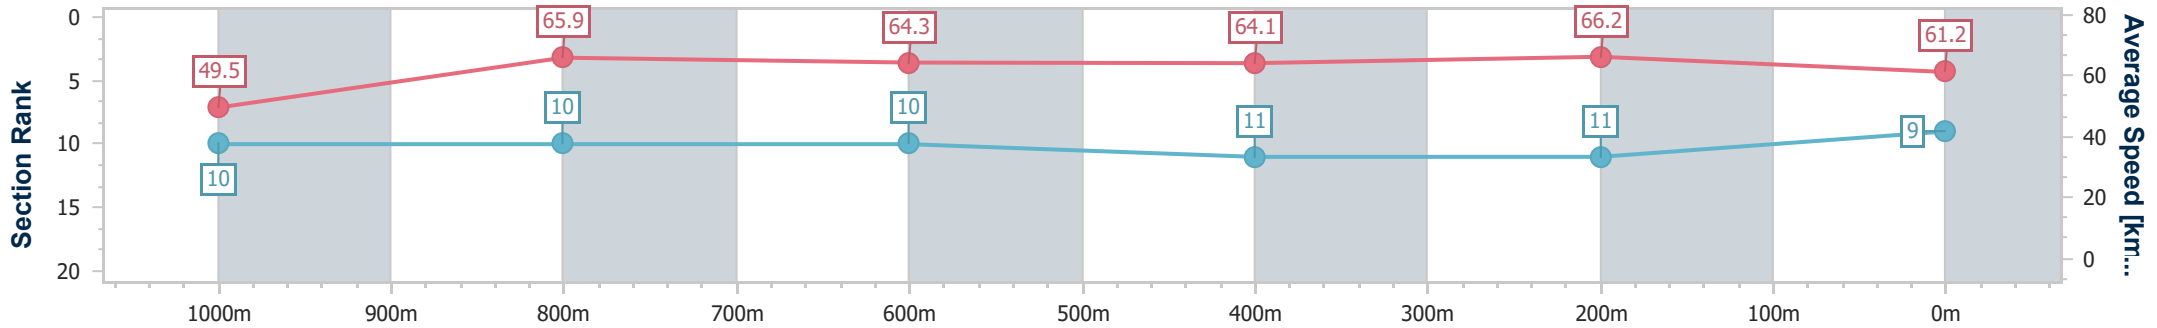

- [] Ranking at each section and finish
- .-.- No data available at this section
- NA No data available

Horse/Jockey Name	Rising Star
Final Rank	9
Fastest Section Time (Section)	0:10.89 (400m)
Top Speed [km/h] (Section)	67.7 (400m)
Race State	Finished

Doomben QLD Professional
Race 8: RACECOURSE VILLAGE BENCHMARK 68 Handicap - 1200m

21 June 2023 - 16:03

Track Rating: Good 4, Weather: Fine, Rail Position: +9m Entire Course

BRISBANE RACING CLUB

Section	Overall	1000m	800m	600m	400m	200m
Section Times	1:10.68 [9] (0:14.56)	0:56.12 [10] (0:10.97)	0:45.15 [10] (0:11.21)	0:33.94 [10] (0:11.28)	0:22.66 [11] (0:10.89)	0:11.77 [11] (0:11.77)
Average Speed [km/h]	49.5	65.9	64.3	64.1	66.2	61.2
Top Speed [km/h]	65.0	67.1	64.7	64.9	67.7	64.6
Avg. Dist. to Rail [m]	5.8	1.3	0.5	0.5	3.2	6.5
Avg. Stride Freq. [Hz]	2.1	2.3	2.3	2.3	2.3	2.2
Avg. Stride Length [m]	6.5	8.0	7.8	7.8	7.8	7.6

- [] Ranking at each section and finish
- .-.- No data available at this section
- NA No data available

Horse/Jockey Name	Holstein
Final Rank	10
Fastest Section Time (Section)	0:10.86 (1000m)
Top Speed [km/h] (Section)	67.9 (1000m)
Race State	Finished