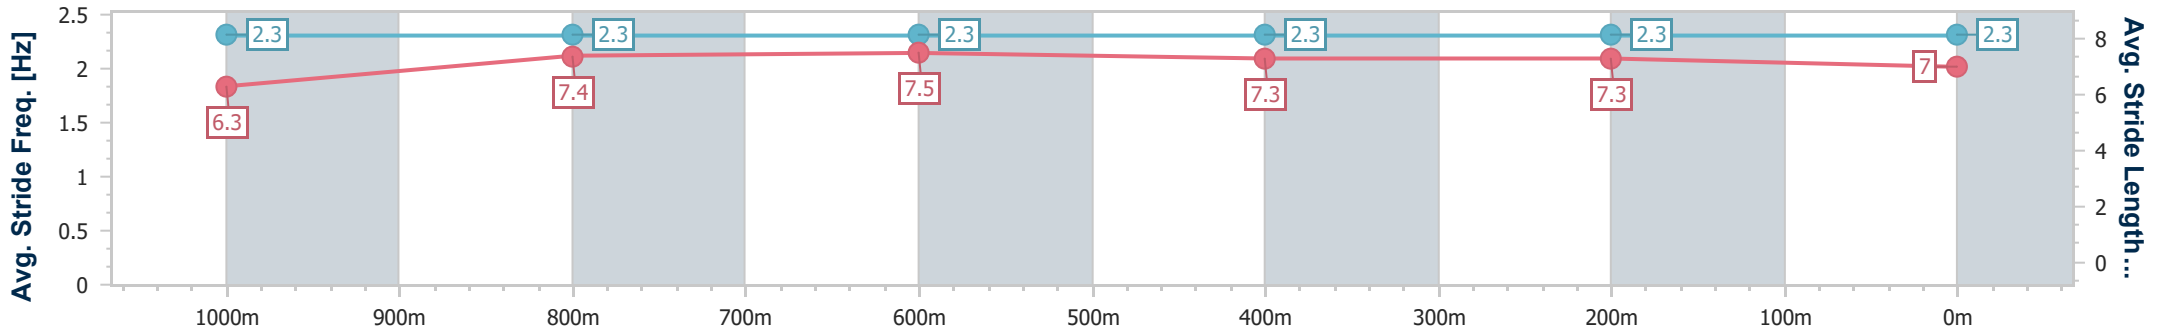

Horse/Jockey Name	Allez Zou
Final Rank	7
Fastest Section Time (Section)	0:10.87 (1000m)
Top Speed [km/h] (Section)	67.5 (1000m)
Race State	Finished

Doomben QLD Professional
Race 8: RACECOURSE VILLAGE BENCHMARK 68 Handicap - 1200m
21 June 2023 - 16:03
Track Rating: Good 4, Weather: Fine, Rail Position: +9m Entire Course

BRISBANE
RACING CLUB

Section	Overall	1000m	800m	600m	400m	200m
Section Times	1:10.28 [7] (0:13.86)	0:56.42 [3] (0:10.87)	0:45.55 [1] (0:11.15)	0:34.40 [1] (0:11.36)	0:23.04 [1] (0:11.08)	0:11.96 [2] (0:11.96)
Average Speed [km/h]	52.0	66.3	64.6	63.1	65.0	60.2
Top Speed [km/h]	66.9	67.5	65.7	63.6	66.3	64.3
Avg. Dist. to Rail [m]	6.4	1.8	0.5	0.8	0.5	0.8
Avg. Stride Freq. [Hz]	2.3	2.3	2.3	2.3	2.3	2.3
Avg. Stride Length [m]	6.3	7.4	7.5	7.3	7.3	7.0

- [ ] Ranking at each section and finish
- -.-.- No data available at this section
- NA No data available