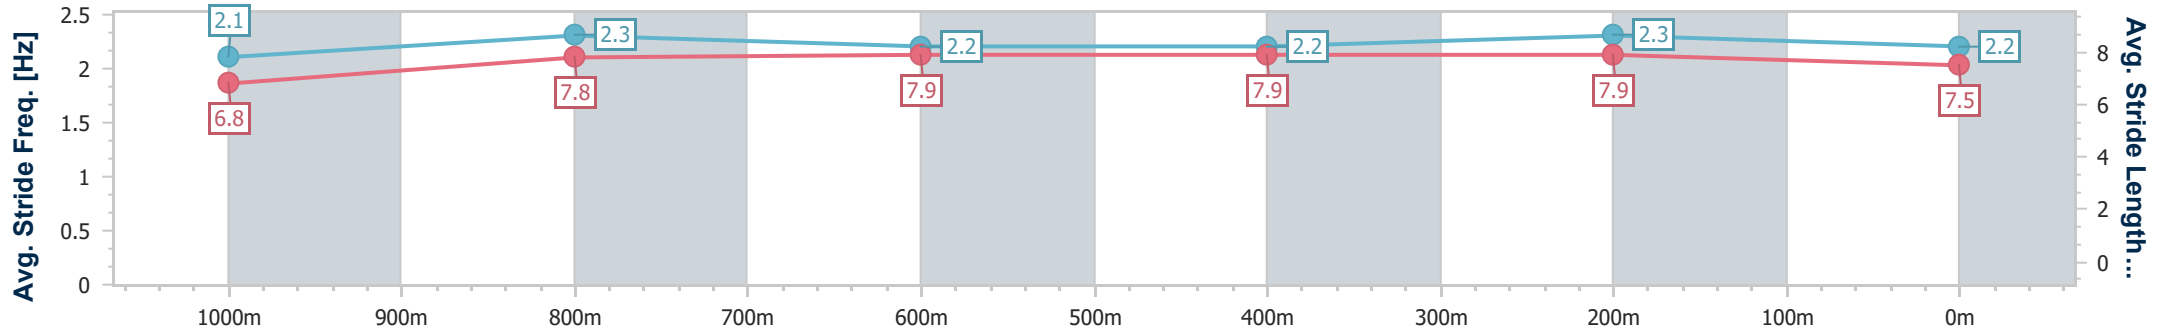

Doomben QLD Professional
Race 8: RACECOURSE VILLAGE BENCHMARK 68 Handicap - 1200m

21 June 2023 - 16:03

Track Rating: Good 4, Weather: Fine, Rail Position: +9m Entire Course

BRISBANE RACING CLUB

Section	Overall	1000m	800m	600m	400m	200m
Section Times	1:10.07 [4] (0:13.81)	0:56.26 [2] (0:11.13)	0:45.13 [3] (0:11.23)	0:33.90 [4] (0:11.20)	0:22.70 [2] (0:10.88)	0:11.82 [1] (0:11.82)
Average Speed [km/h]	52.2	64.9	64.3	64.3	66.2	60.9
Top Speed [km/h]	66.1	66.2	65.6	65.4	67.0	65.3
Avg. Dist. to Rail [m]	4.4	1.3	0.8	0.4	0.5	0.7
Avg. Stride Freq. [Hz]	2.1	2.3	2.2	2.2	2.3	2.2
Avg. Stride Length [m]	6.8	7.8	7.9	7.9	7.9	7.5

- [] Ranking at each section and finish
- .-.- No data available at this section
- NA No data available

Horse/Jockey Name	Super Gorgeous
Final Rank	5
Fastest Section Time (Section)	0:10.98 (400m)
Top Speed [km/h] (Section)	67.4 (1000m)
Race State	Finished