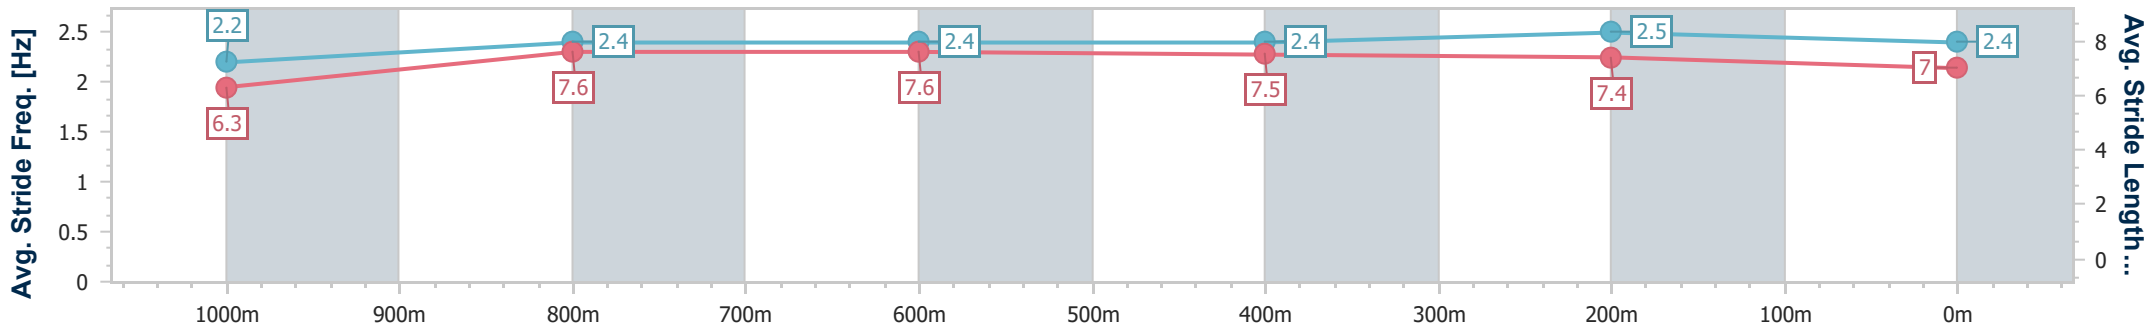

Doomben QLD Professional
Race 8: RACECOURSE VILLAGE BENCHMARK 68 Handicap - 1200m

21 June 2023 - 16:03

Track Rating: Good 4, Weather: Fine, Rail Position: +9m Entire Course

BRISBANE RACING CLUB

Section	Overall	1000m	800m	600m	400m	200m
Section Times	1:10.14 [5] (0:14.21)	0:55.93 [8] (0:10.99)	0:44.94 [9] (0:11.07)	0:33.87 [6] (0:11.22)	0:22.65 [5] (0:10.98)	0:11.67 [4] (0:11.67)
Average Speed [km/h]	50.7	65.5	64.9	63.9	65.5	61.7
Top Speed [km/h]	67.3	67.4	65.1	64.4	66.3	65.6
Avg. Dist. to Rail [m]	3.4	0.5	0.4	0.6	1.0	3.4
Avg. Stride Freq. [Hz]	2.2	2.4	2.4	2.4	2.5	2.4
Avg. Stride Length [m]	6.3	7.6	7.6	7.5	7.4	7.0

- [] Ranking at each section and finish
- .-.- No data available at this section
- NA No data available

Horse/Jockey Name	Alamira
Final Rank	6
Fastest Section Time (Section)	0:10.97 (400m)
Top Speed [km/h] (Section)	67.5 (400m)
Race State	Finished