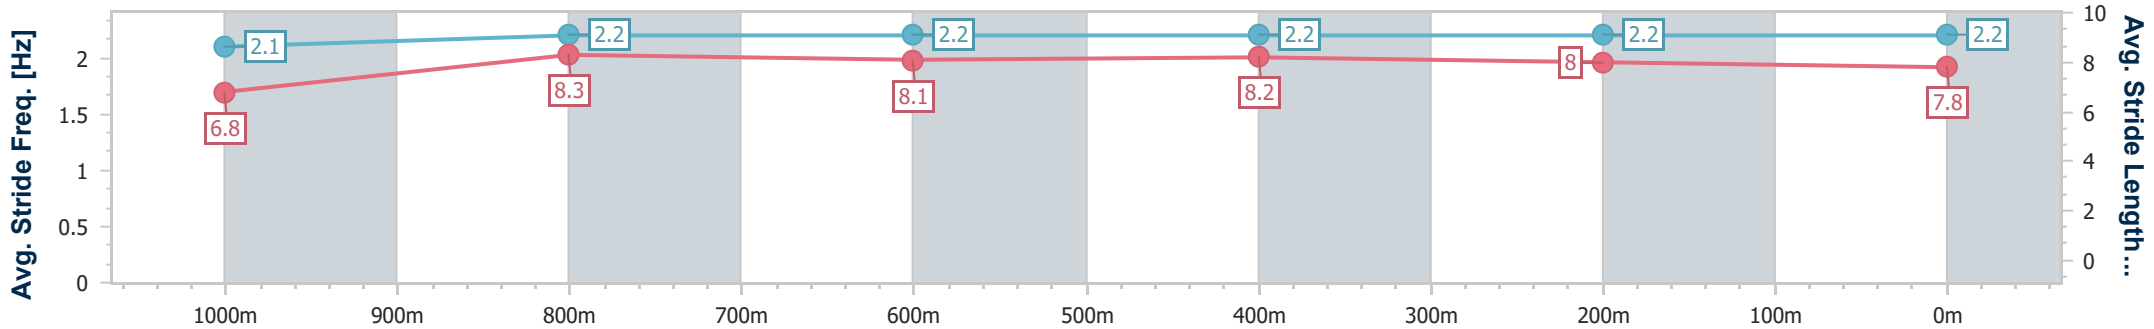

- [] Ranking at each section and finish
- .-.- No data available at this section
- NA No data available

Horse/Jockey Name	Bahamut
Final Rank	8
Fastest Section Time (Section)	0:11.07 (1000m)
Top Speed [km/h] (Section)	65.7 (400m)
Race State	Finished

Doomben QLD Professional
Race 8: RACECOURSE VILLAGE BENCHMARK 68 Handicap - 1200m
 21 June 2023 - 16:03
 Track Rating: Good 4, Weather: Fine, Rail Position: +9m Entire Course

BRISBANE
RACING CLUB

Section	Overall	1000m	800m	600m	400m	200m
Section Times	1:10.49 [8] (0:14.10)	0:56.39 [7] (0:11.07)	0:45.32 [8] (0:11.26)	0:34.06 [9] (0:11.30)	0:22.76 [8] (0:11.14)	0:11.62 [8] (0:11.62)
Average Speed [km/h]	51.0	65.2	64.3	63.9	64.7	62.0
Top Speed [km/h]	65.4	65.6	64.7	64.9	65.7	64.9
Avg. Dist. to Rail [m]	2.6	0.6	1.2	0.6	1.8	3.5
Avg. Stride Freq. [Hz]	2.1	2.2	2.2	2.2	2.2	2.2
Avg. Stride Length [m]	6.8	8.3	8.1	8.2	8.0	7.8