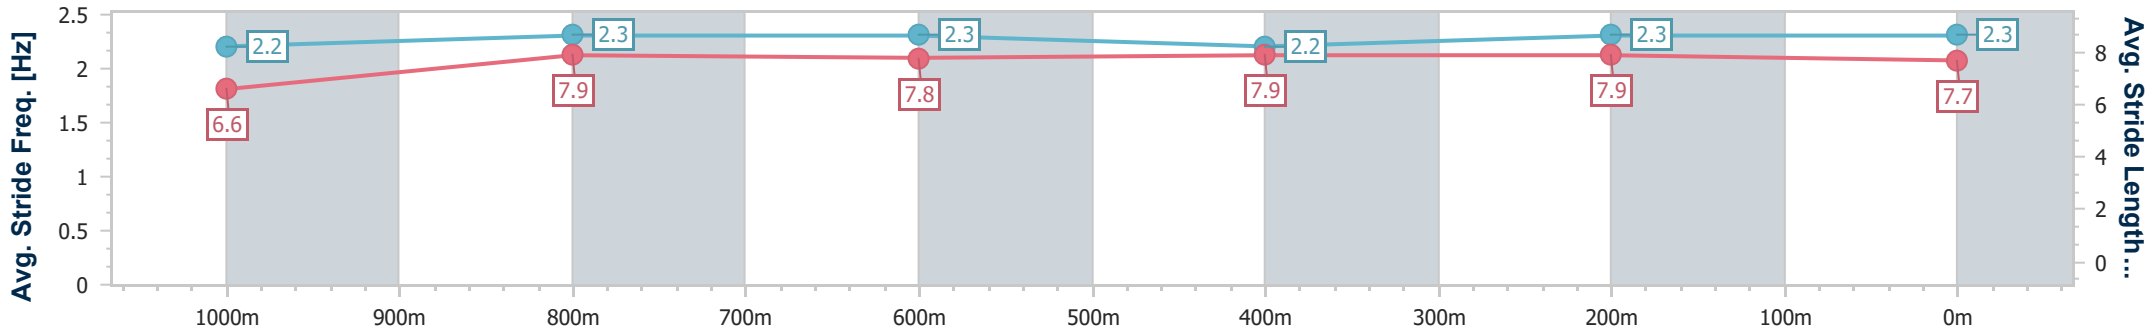

Horse/Jockey Name	Pocket Full
Final Rank	1
Fastest Section Time (Section)	0:10.93 (400m)
Top Speed [km/h] (Section)	67.8 (400m)
Race State	Finished

Doomben QLD Professional
Race 8: RACECOURSE VILLAGE BENCHMARK 68 Handicap - 1200m
21 June 2023 - 16:03
Track Rating: Good 4, Weather: Fine, Rail Position: +9m Entire Course

BRISBANE
RACING CLUB

Section	Overall	1000m	800m	600m	400m	200m
Section Times	1:09.69 [1] (0:13.80)	0:55.89 [1] (0:11.00)	0:44.89 [2] (0:11.23)	0:33.66 [2] (0:11.41)	0:22.25 [4] (0:10.93)	0:11.32 [3] (0:11.32)
Average Speed [km/h]	52.2	65.4	64.0	62.6	65.5	63.6
Top Speed [km/h]	65.9	66.4	65.7	63.4	67.8	67.2
Avg. Dist. to Rail [m]	0.7	0.2	0.3	1.4	2.7	2.2
Avg. Stride Freq. [Hz]	2.2	2.3	2.3	2.2	2.3	2.3
Avg. Stride Length [m]	6.6	7.9	7.8	7.9	7.9	7.7

- [ ] Ranking at each section and finish
- -.-.- No data available at this section
- NA No data available