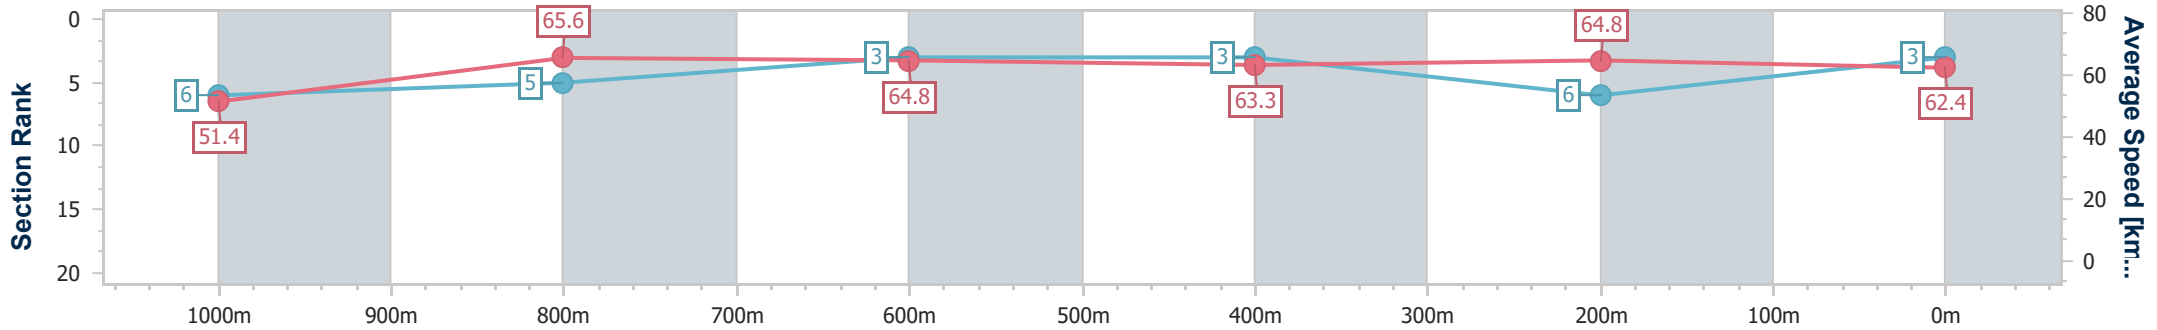

Horse/Jockey Name	Drammatica
Final Rank	3
Fastest Section Time (Section)	0:10.98 (1000m)
Top Speed [km/h] (Section)	66.8 (1000m)
Race State	Finished

Doomben QLD Professional
Race 8: RACECOURSE VILLAGE BENCHMARK 68 Handicap - 1200m
21 June 2023 - 16:03
Track Rating: Good 4, Weather: Fine, Rail Position: +9m Entire Course

BRISBANE
RACING CLUB

Section	Overall	1000m	800m	600m	400m	200m
Section Times	1:10.05 [3] (0:14.01)	0:56.04 [6] (0:10.98)	0:45.06 [5] (0:11.11)	0:33.95 [3] (0:11.33)	0:22.62 [3] (0:11.08)	0:11.54 [6] (0:11.54)
Average Speed [km/h]	51.4	65.6	64.8	63.3	64.8	62.4
Top Speed [km/h]	66.3	66.8	65.7	64.1	66.1	65.3
Avg. Dist. to Rail [m]	1.1	0.3	0.1	0.7	1.1	1.3
Avg. Stride Freq. [Hz]	2.3	2.4	2.4	2.3	2.4	2.4
Avg. Stride Length [m]	6.3	7.6	7.6	7.6	7.6	7.3

- [ ] Ranking at each section and finish
- -.-.- No data available at this section
- NA No data available