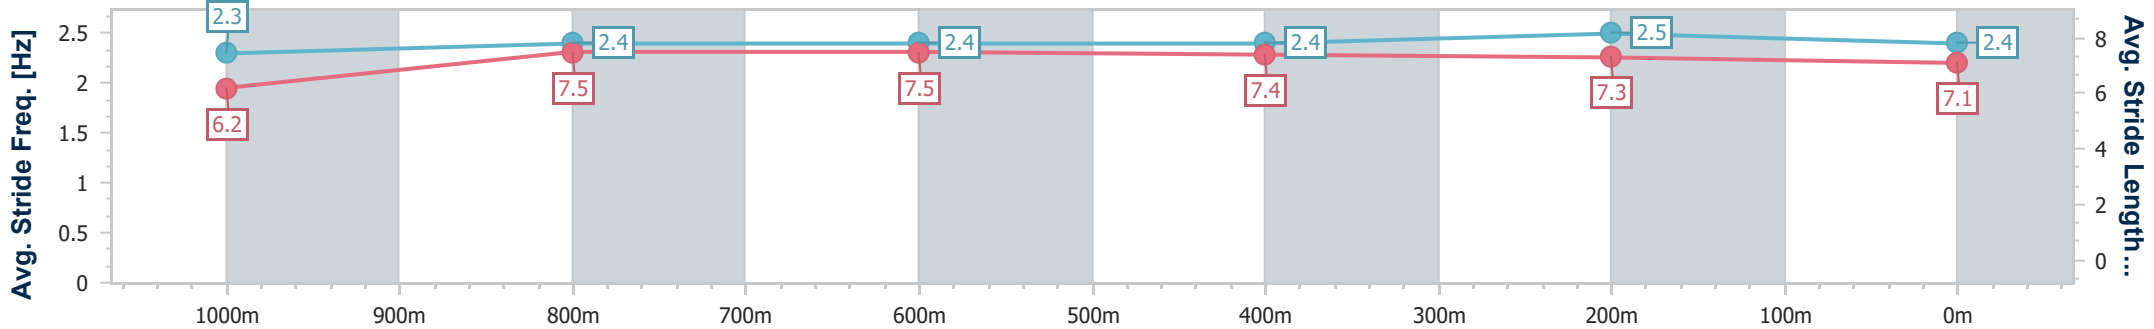

- [] Ranking at each section and finish
- .-.- No data available at this section
- NA No data available

Horse/Jockey Name	Alamira
Final Rank	6
Fastest Section Time (Section)	0:10.97 (400m)
Top Speed [km/h] (Section)	67.5 (400m)
Race State	Finished

Doomben QLD Professional
Race 8: RACECOURSE VILLAGE BENCHMARK 68 Handicap - 1200m

21 June 2023 - 16:03

Track Rating: Good 4, Weather: Fine, Rail Position: +9m Entire Course

BRISBANE RACING CLUB

Section	Overall	1000m	800m	600m	400m	200m
Section Times	1:10.15 [6] (0:13.88)	0:56.27 [4] (0:11.08)	0:45.19 [4] (0:11.28)	0:33.91 [5] (0:11.28)	0:22.63 [6] (0:10.97)	0:11.66 [5] (0:11.66)
Average Speed [km/h]	51.9	65.5	64.4	64.2	65.7	61.7
Top Speed [km/h]	67.0	66.3	65.9	65.1	67.5	65.9
Avg. Dist. to Rail [m]	5.1	2.4	2.0	0.9	1.7	3.8
Avg. Stride Freq. [Hz]	2.3	2.4	2.4	2.4	2.5	2.4
Avg. Stride Length [m]	6.2	7.5	7.5	7.4	7.3	7.1