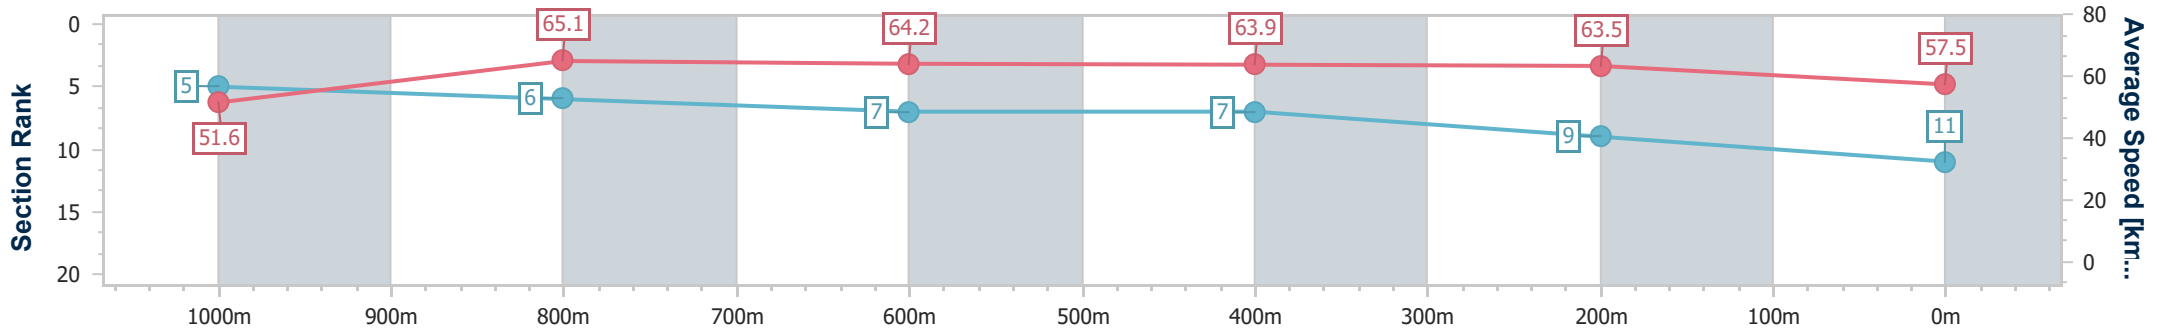

Horse/Jockey Name	Goldeel
Final Rank	11
Fastest Section Time (Section)	0:11.12 (1000m)
Top Speed [km/h] (Section)	65.9 (Overall)
Race State	Finished

Doomben QLD Professional
Race 8: RACECOURSE VILLAGE BENCHMARK 68 Handicap - 1200m
21 June 2023 - 16:03
Track Rating: Good 4, Weather: Fine, Rail Position: +9m Entire Course

BRISBANE
RACING CLUB

Section	Overall	1000m	800m	600m	400m	200m
Section Times	1:11.40 [11] (0:13.95)	0:57.45 [5] (0:11.12)	0:46.33 [6] (0:11.21)	0:35.12 [7] (0:11.27)	0:23.85 [7] (0:11.34)	0:12.51 [9] (0:12.51)
Average Speed [km/h]	51.6	65.1	64.2	63.9	63.5	57.5
Top Speed [km/h]	65.9	65.9	65.3	65.0	64.6	62.8
Avg. Dist. to Rail [m]	2.6	1.8	0.4	0.1	0.6	0.3
Avg. Stride Freq. [Hz]	2.4	2.5	2.4	2.4	2.4	2.3
Avg. Stride Length [m]	6.1	7.2	7.3	7.3	7.3	7.0

- [ ] Ranking at each section and finish
- -.-.-.- No data available at this section
- NA No data available