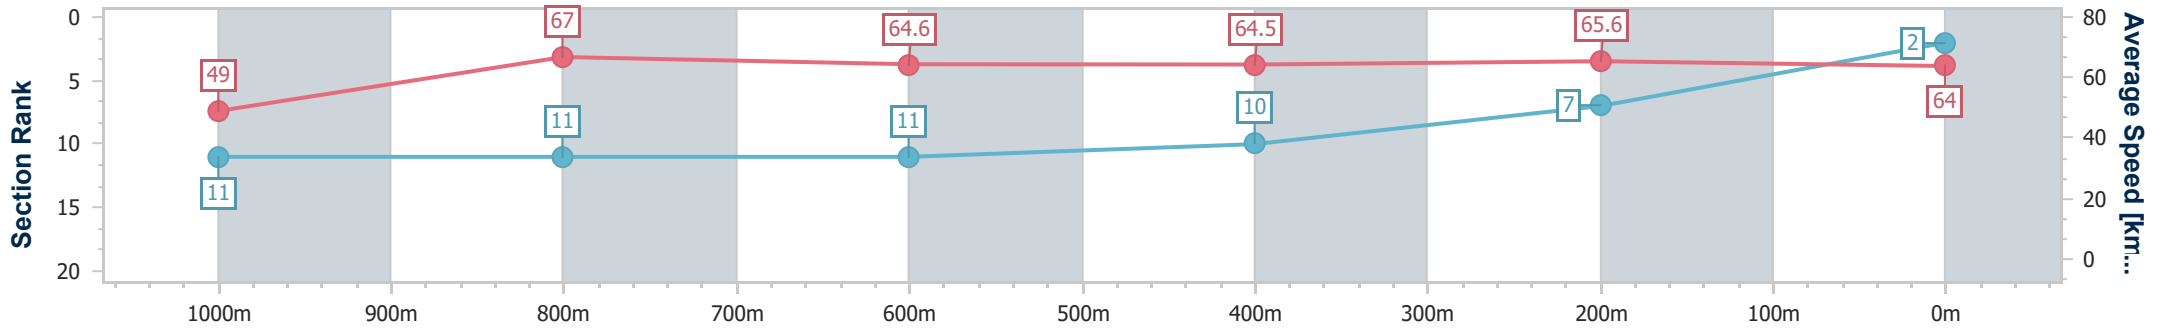

Horse/Jockey Name	Hokahey
Final Rank	2
Fastest Section Time (Section)	0:10.83 (1000m)
Top Speed [km/h] (Section)	69.0 (1000m)
Race State	Finished

Doomben QLD Professional
Race 8: RACECOURSE VILLAGE BENCHMARK 68 Handicap - 1200m
21 June 2023 - 16:03
Track Rating: Good 4, Weather: Fine, Rail Position: +9m Entire Course

BRISBANE
RACING CLUB

Section	Overall	1000m	800m	600m	400m	200m
Section Times	1:10.01 [2] (0:14.76)	0:55.25 [11] (0:10.83)	0:44.42 [11] (0:11.19)	0:33.23 [11] (0:11.05)	0:22.18 [10] (0:10.93)	0:11.25 [7] (0:11.25)
Average Speed [km/h]	49.0	67.0	64.6	64.5	65.6	64.0
Top Speed [km/h]	67.0	69.0	64.9	65.9	66.5	66.3
Avg. Dist. to Rail [m]	8.1	2.7	0.7	1.6	1.5	2.2
Avg. Stride Freq. [Hz]	2.2	2.4	2.4	2.4	2.5	2.4
Avg. Stride Length [m]	6.0	7.6	7.6	7.5	7.4	7.3

- [ ] Ranking at each section and finish
- -.-.- No data available at this section
- NA No data available