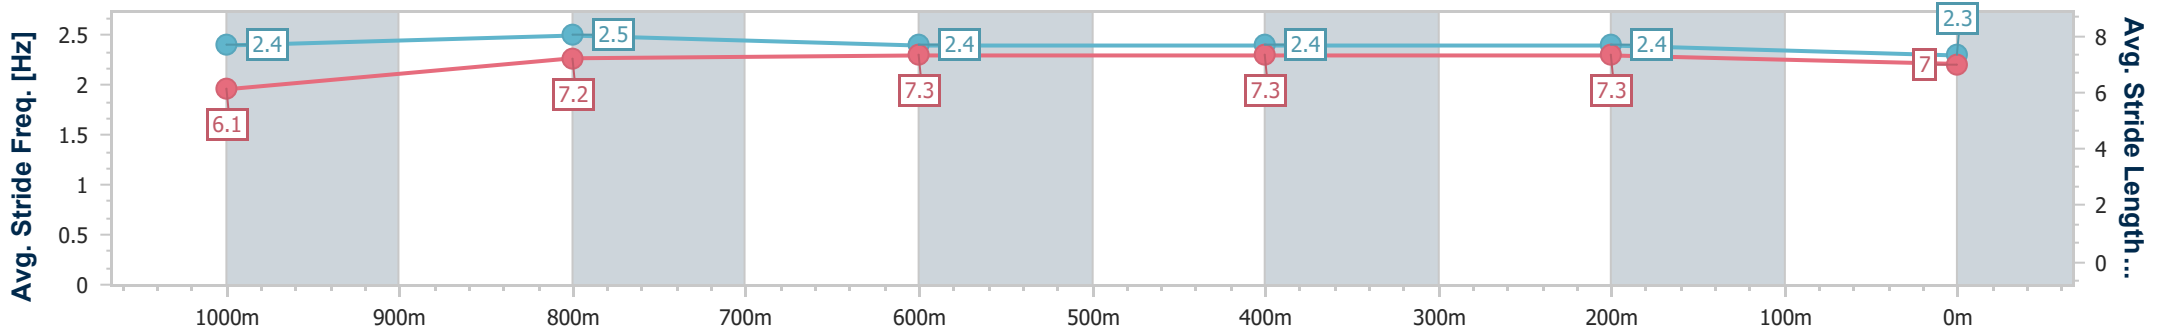

Horse/Jockey Name	Goldeel
Final Rank	11
Fastest Section Time (Section)	0:11.12 (1000m)
Top Speed [km/h] (Section)	65.9 (Overall)
Race State	Finished

Doomben QLD Professional
Race 8: RACECOURSE VILLAGE BENCHMARK 68 Handicap - 1200m
21 June 2023 - 16:03
Track Rating: Good 4, Weather: Fine, Rail Position: +9m Entire Course

BRISBANE
RACING CLUB

Section	Overall	1000m	800m	600m	400m	200m
Section Times	1:11.40 [11] (0:13.95)	0:57.45 [5] (0:11.12)	0:46.33 [6] (0:11.21)	0:35.12 [7] (0:11.27)	0:23.85 [7] (0:11.34)	0:12.51 [9] (0:12.51)
Average Speed [km/h]	51.6	65.1	64.2	63.9	63.5	57.5
Top Speed [km/h]	65.9	65.9	65.3	65.0	64.6	62.8
Avg. Dist. to Rail [m]	2.6	1.8	0.4	0.1	0.6	0.3
Avg. Stride Freq. [Hz]	2.4	2.5	2.4	2.4	2.4	2.3
Avg. Stride Length [m]	6.1	7.2	7.3	7.3	7.3	7.0

- [ ] Ranking at each section and finish
- -.-.-.- No data available at this section
- NA No data available