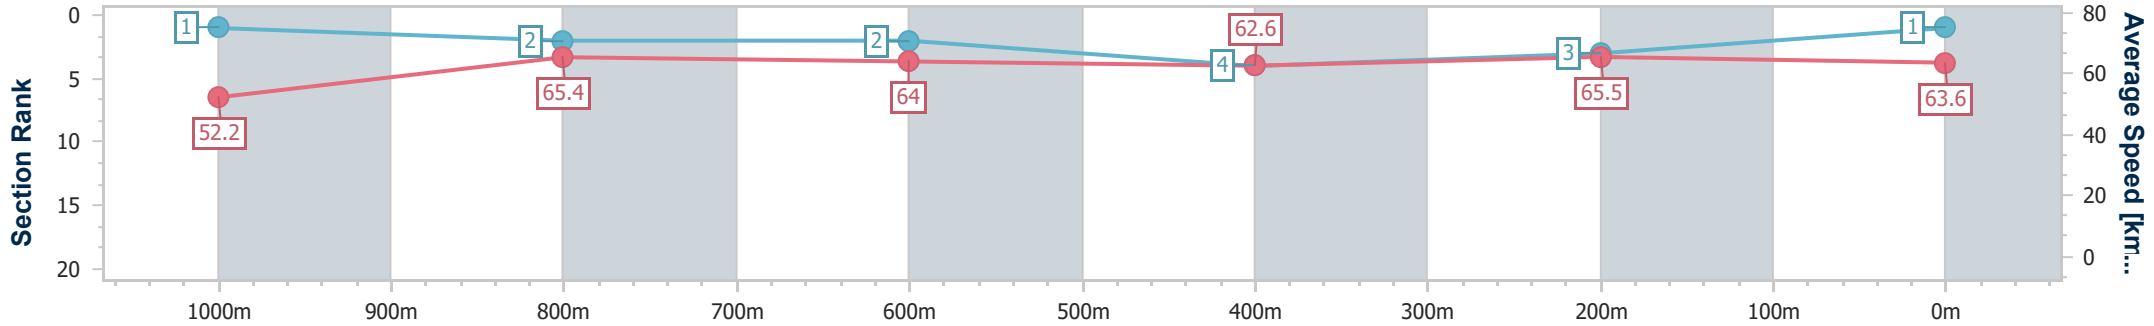

Horse/Jockey Name	Pocket Full
Final Rank	1
Fastest Section Time (Section)	0:10.93 (400m)
Top Speed [km/h] (Section)	67.8 (400m)
Race State	Finished

Doomben QLD Professional
Race 8: RACECOURSE VILLAGE BENCHMARK 68 Handicap - 1200m
21 June 2023 - 16:03
Track Rating: Good 4, Weather: Fine, Rail Position: +9m Entire Course

BRISBANE
RACING CLUB

Section	Overall	1000m	800m	600m	400m	200m
Section Times	1:09.69 [1] (0:13.80)	0:55.89 [1] (0:11.00)	0:44.89 [2] (0:11.23)	0:33.66 [2] (0:11.41)	0:22.25 [4] (0:10.93)	0:11.32 [3] (0:11.32)
Average Speed [km/h]	52.2	65.4	64.0	62.6	65.5	63.6
Top Speed [km/h]	65.9	66.4	65.7	63.4	67.8	67.2
Avg. Dist. to Rail [m]	0.7	0.2	0.3	1.4	2.7	2.2
Avg. Stride Freq. [Hz]	2.2	2.3	2.3	2.2	2.3	2.3
Avg. Stride Length [m]	6.6	7.9	7.8	7.9	7.9	7.7

- [ ] Ranking at each section and finish
- -.-.- No data available at this section
- NA No data available