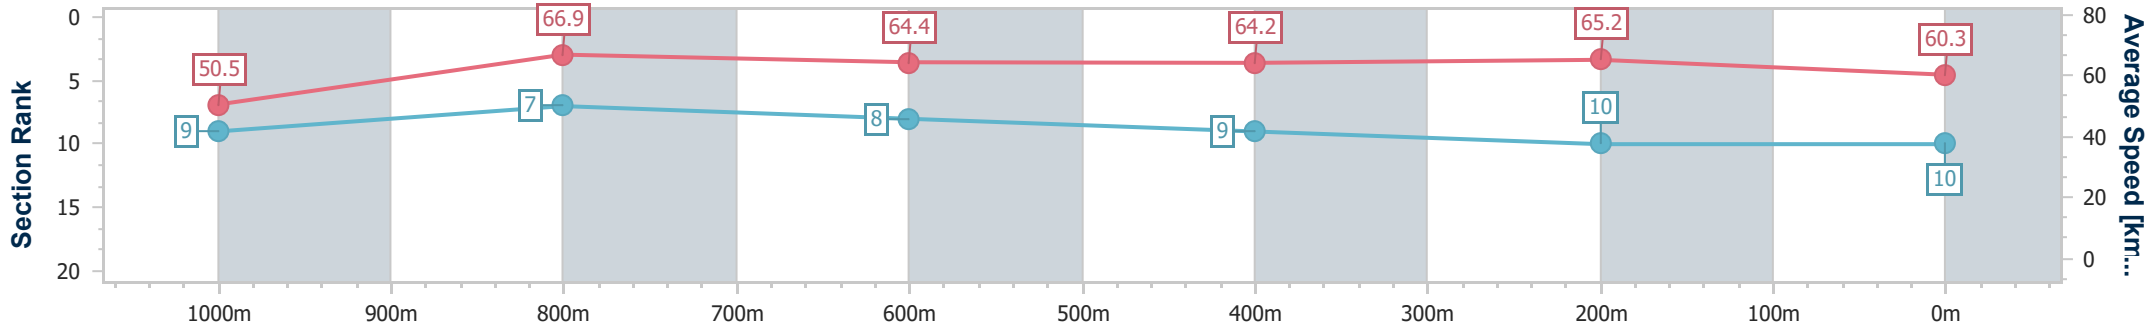

Horse/Jockey Name	Holstein
Final Rank	10
Fastest Section Time (Section)	0:10.86 (1000m)
Top Speed [km/h] (Section)	67.9 (1000m)
Race State	Finished

Doomben QLD Professional
Race 8: RACECOURSE VILLAGE BENCHMARK 68 Handicap - 1200m
21 June 2023 - 16:03
Track Rating: Good 4, Weather: Fine, Rail Position: +9m Entire Course

BRISBANE
RACING CLUB

Section	Overall	1000m	800m	600m	400m	200m
Section Times	1:10.84 [10] (0:14.24)	0:56.60 [9] (0:10.86)	0:45.74 [7] (0:11.32)	0:34.42 [8] (0:11.35)	0:23.07 [9] (0:11.13)	0:11.94 [10] (0:11.94)
Average Speed [km/h]	50.5	66.9	64.4	64.2	65.2	60.3
Top Speed [km/h]	66.5	67.9	65.5	65.3	66.1	64.2
Avg. Dist. to Rail [m]	6.0	2.9	2.9	2.3	4.0	5.7
Avg. Stride Freq. [Hz]	2.3	2.4	2.4	2.4	2.5	2.4
Avg. Stride Length [m]	6.2	7.5	7.5	7.4	7.3	6.9

- [ ] Ranking at each section and finish
- -.-.- No data available at this section
- NA No data available