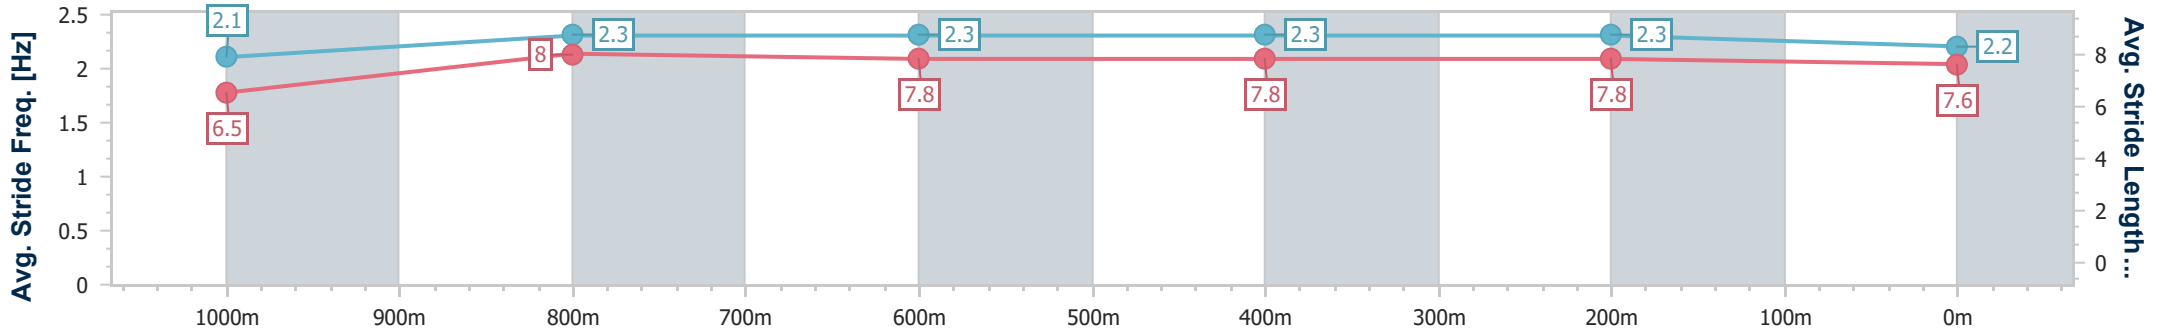

- [] Ranking at each section and finish
- .-.- No data available at this section
- NA No data available

Horse/Jockey Name	Rising Star
Final Rank	9
Fastest Section Time (Section)	0:10.89 (400m)
Top Speed [km/h] (Section)	67.7 (400m)
Race State	Finished

Doomben QLD Professional
Race 8: RACECOURSE VILLAGE BENCHMARK 68 Handicap - 1200m

21 June 2023 - 16:03

Track Rating: Good 4, Weather: Fine, Rail Position: +9m Entire Course

BRISBANE RACING CLUB

Section	Overall	1000m	800m	600m	400m	200m
Section Times	1:10.68 [9] (0:14.56)	0:56.12 [10] (0:10.97)	0:45.15 [10] (0:11.21)	0:33.94 [10] (0:11.28)	0:22.66 [11] (0:10.89)	0:11.77 [11] (0:11.77)
Average Speed [km/h]	49.5	65.9	64.3	64.1	66.2	61.2
Top Speed [km/h]	65.0	67.1	64.7	64.9	67.7	64.6
Avg. Dist. to Rail [m]	5.8	1.3	0.5	0.5	3.2	6.5
Avg. Stride Freq. [Hz]	2.1	2.3	2.3	2.3	2.3	2.2
Avg. Stride Length [m]	6.5	8.0	7.8	7.8	7.8	7.6

- [] Ranking at each section and finish
- .-.- No data available at this section
- NA No data available

Horse/Jockey Name	Holstein
Final Rank	10
Fastest Section Time (Section)	0:10.86 (1000m)
Top Speed [km/h] (Section)	67.9 (1000m)
Race State	Finished