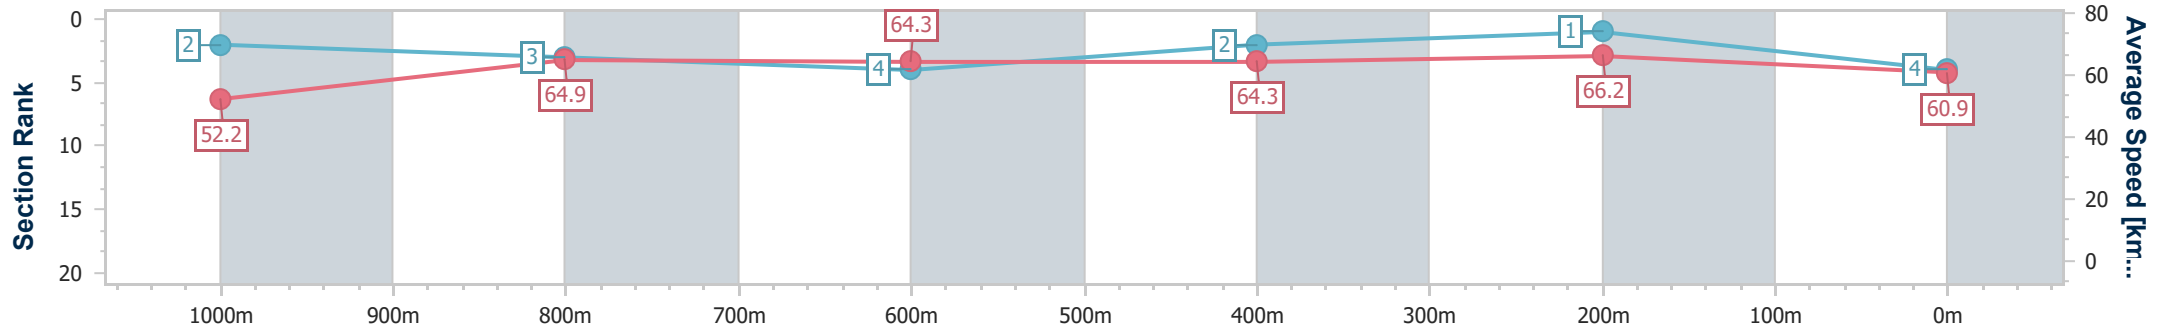

Doomben QLD Professional
Race 8: RACECOURSE VILLAGE BENCHMARK 68 Handicap - 1200m

21 June 2023 - 16:03

Track Rating: Good 4, Weather: Fine, Rail Position: +9m Entire Course

BRISBANE RACING CLUB

Section	Overall	1000m	800m	600m	400m	200m
Section Times	1:10.07 [4] (0:13.81)	0:56.26 [2] (0:11.13)	0:45.13 [3] (0:11.23)	0:33.90 [4] (0:11.20)	0:22.70 [2] (0:10.88)	0:11.82 [1] (0:11.82)
Average Speed [km/h]	52.2	64.9	64.3	64.3	66.2	60.9
Top Speed [km/h]	66.1	66.2	65.6	65.4	67.0	65.3
Avg. Dist. to Rail [m]	4.4	1.3	0.8	0.4	0.5	0.7
Avg. Stride Freq. [Hz]	2.1	2.3	2.2	2.2	2.3	2.2
Avg. Stride Length [m]	6.8	7.8	7.9	7.9	7.9	7.5

- [] Ranking at each section and finish
- .-.- No data available at this section
- NA No data available

Horse/Jockey Name	Super Gorgeous
Final Rank	5
Fastest Section Time (Section)	0:10.98 (400m)
Top Speed [km/h] (Section)	67.4 (1000m)
Race State	Finished