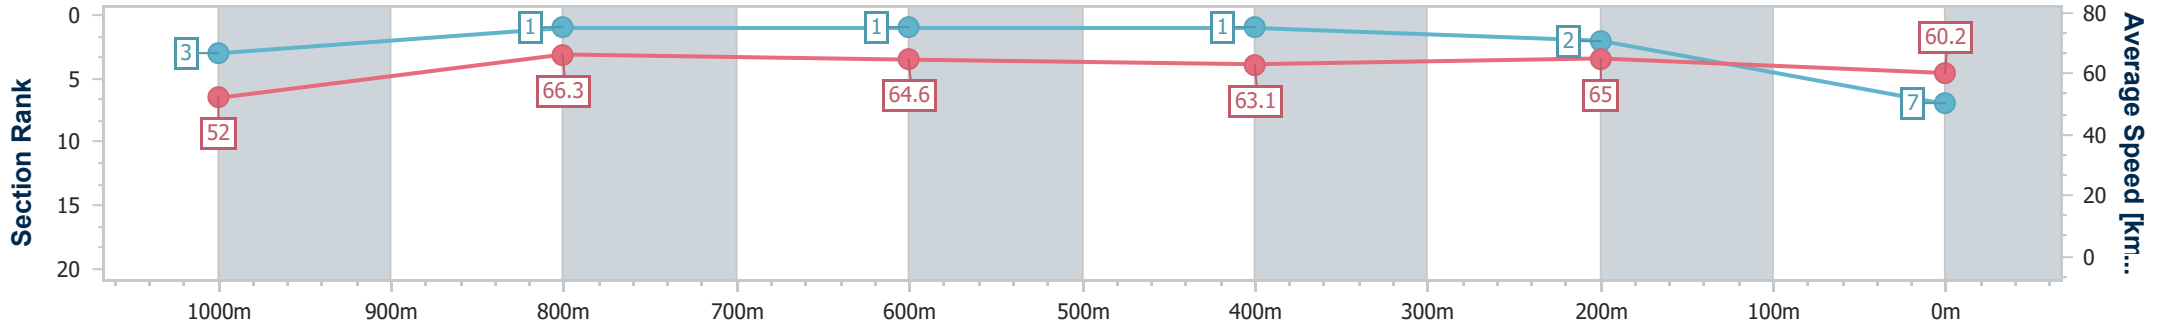

Horse/Jockey Name	Allez Zou
Final Rank	7
Fastest Section Time (Section)	0:10.87 (1000m)
Top Speed [km/h] (Section)	67.5 (1000m)
Race State	Finished

Doomben QLD Professional
Race 8: RACECOURSE VILLAGE BENCHMARK 68 Handicap - 1200m
21 June 2023 - 16:03
Track Rating: Good 4, Weather: Fine, Rail Position: +9m Entire Course

BRISBANE
RACING CLUB

Section	Overall	1000m	800m	600m	400m	200m
Section Times	1:10.28 [7] (0:13.86)	0:56.42 [3] (0:10.87)	0:45.55 [1] (0:11.15)	0:34.40 [1] (0:11.36)	0:23.04 [1] (0:11.08)	0:11.96 [2] (0:11.96)
Average Speed [km/h]	52.0	66.3	64.6	63.1	65.0	60.2
Top Speed [km/h]	66.9	67.5	65.7	63.6	66.3	64.3
Avg. Dist. to Rail [m]	6.4	1.8	0.5	0.8	0.5	0.8
Avg. Stride Freq. [Hz]	2.3	2.3	2.3	2.3	2.3	2.3
Avg. Stride Length [m]	6.3	7.4	7.5	7.3	7.3	7.0

- [ ] Ranking at each section and finish
- -.-.- No data available at this section
- NA No data available