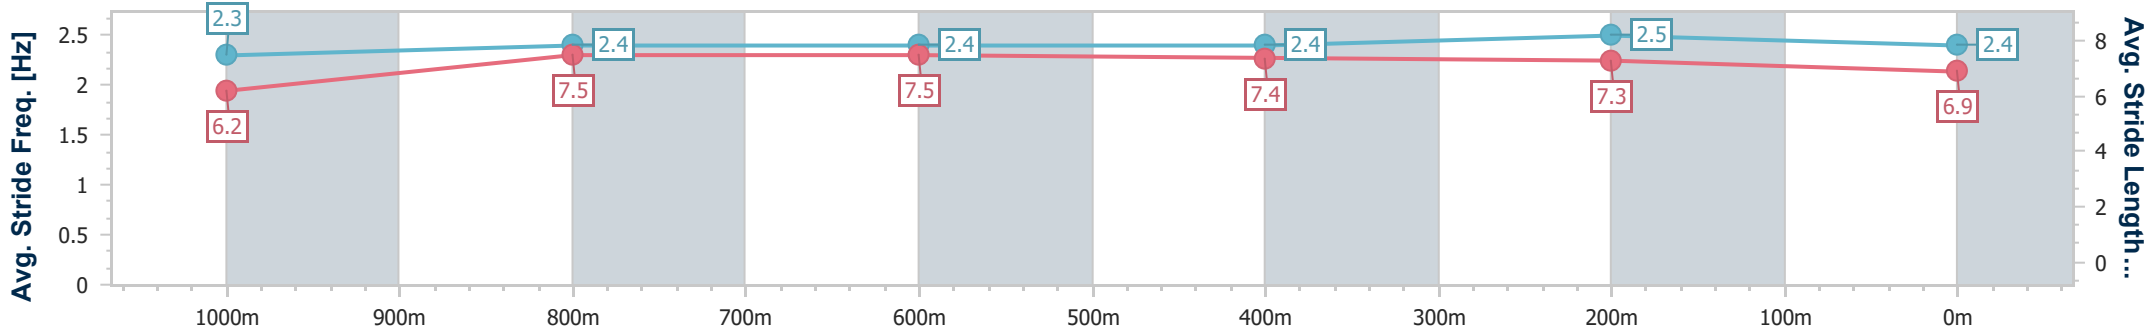

Horse/Jockey Name	Holstein
Final Rank	10
Fastest Section Time (Section)	0:10.86 (1000m)
Top Speed [km/h] (Section)	67.9 (1000m)
Race State	Finished

Doomben QLD Professional
Race 8: RACECOURSE VILLAGE BENCHMARK 68 Handicap - 1200m
21 June 2023 - 16:03
Track Rating: Good 4, Weather: Fine, Rail Position: +9m Entire Course

BRISBANE
RACING CLUB

Section	Overall	1000m	800m	600m	400m	200m
Section Times	1:10.84 [10] (0:14.24)	0:56.60 [9] (0:10.86)	0:45.74 [7] (0:11.32)	0:34.42 [8] (0:11.35)	0:23.07 [9] (0:11.13)	0:11.94 [10] (0:11.94)
Average Speed [km/h]	50.5	66.9	64.4	64.2	65.2	60.3
Top Speed [km/h]	66.5	67.9	65.5	65.3	66.1	64.2
Avg. Dist. to Rail [m]	6.0	2.9	2.9	2.3	4.0	5.7
Avg. Stride Freq. [Hz]	2.3	2.4	2.4	2.4	2.5	2.4
Avg. Stride Length [m]	6.2	7.5	7.5	7.4	7.3	6.9

- [ ] Ranking at each section and finish
- -.-.- No data available at this section
- NA No data available