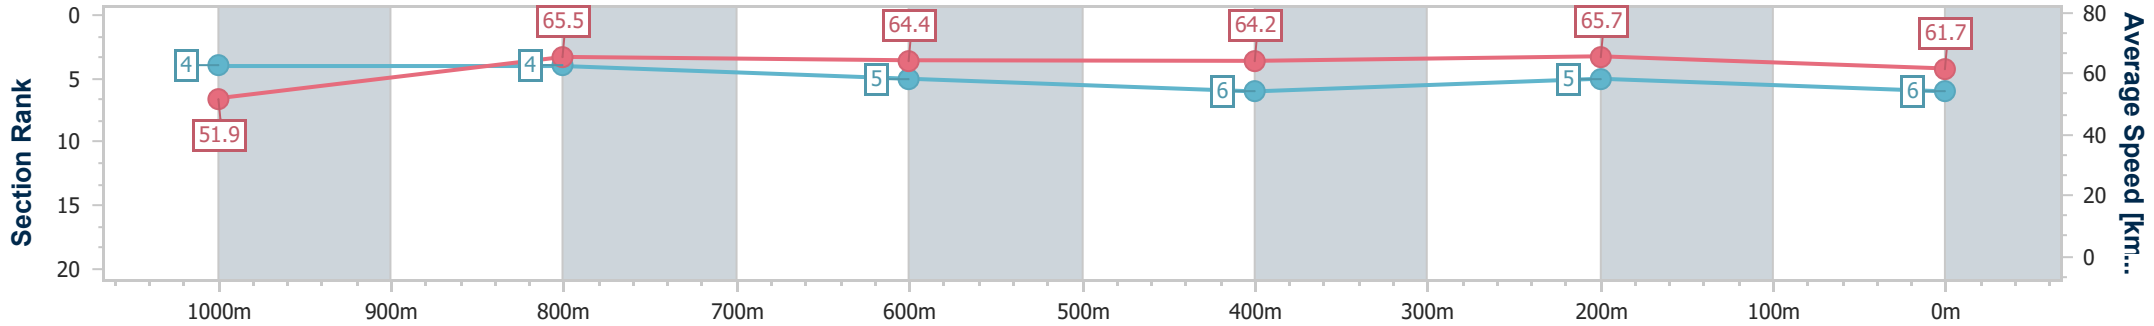

Doomben QLD Professional
Race 8: RACECOURSE VILLAGE BENCHMARK 68 Handicap - 1200m

21 June 2023 - 16:03

Track Rating: Good 4, Weather: Fine, Rail Position: +9m Entire Course

BRISBANE RACING CLUB

Section	Overall	1000m	800m	600m	400m	200m
Section Times	1:10.15 [6] (0:13.88)	0:56.27 [4] (0:11.08)	0:45.19 [4] (0:11.28)	0:33.91 [5] (0:11.28)	0:22.63 [6] (0:10.97)	0:11.66 [5] (0:11.66)
Average Speed [km/h]	51.9	65.5	64.4	64.2	65.7	61.7
Top Speed [km/h]	67.0	66.3	65.9	65.1	67.5	65.9
Avg. Dist. to Rail [m]	5.1	2.4	2.0	0.9	1.7	3.8
Avg. Stride Freq. [Hz]	2.3	2.4	2.4	2.4	2.5	2.4
Avg. Stride Length [m]	6.2	7.5	7.5	7.4	7.3	7.1