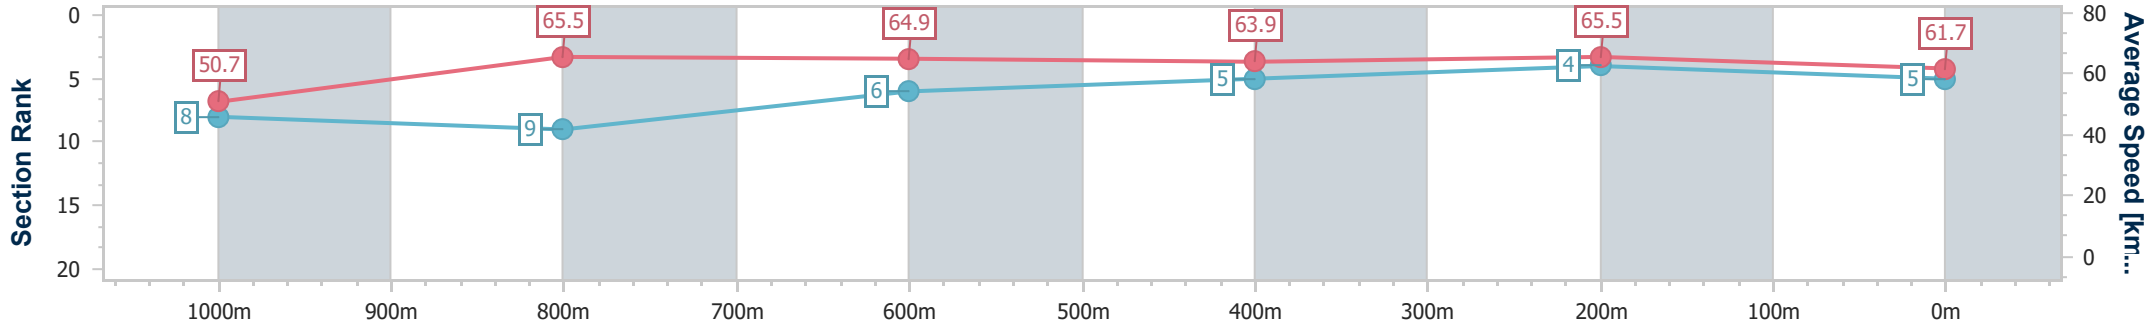

Doomben QLD Professional
Race 8: RACECOURSE VILLAGE BENCHMARK 68 Handicap - 1200m

21 June 2023 - 16:03

Track Rating: Good 4, Weather: Fine, Rail Position: +9m Entire Course

BRISBANE RACING CLUB

Section	Overall	1000m	800m	600m	400m	200m
Section Times	1:10.14 [5] (0:14.21)	0:55.93 [8] (0:10.99)	0:44.94 [9] (0:11.07)	0:33.87 [6] (0:11.22)	0:22.65 [5] (0:10.98)	0:11.67 [4] (0:11.67)
Average Speed [km/h]	50.7	65.5	64.9	63.9	65.5	61.7
Top Speed [km/h]	67.3	67.4	65.1	64.4	66.3	65.6
Avg. Dist. to Rail [m]	3.4	0.5	0.4	0.6	1.0	3.4
Avg. Stride Freq. [Hz]	2.2	2.4	2.4	2.4	2.5	2.4
Avg. Stride Length [m]	6.3	7.6	7.6	7.5	7.4	7.0

- [] Ranking at each section and finish
- .-.- No data available at this section
- NA No data available

Horse/Jockey Name	Alamira
Final Rank	6
Fastest Section Time (Section)	0:10.97 (400m)
Top Speed [km/h] (Section)	67.5 (400m)
Race State	Finished