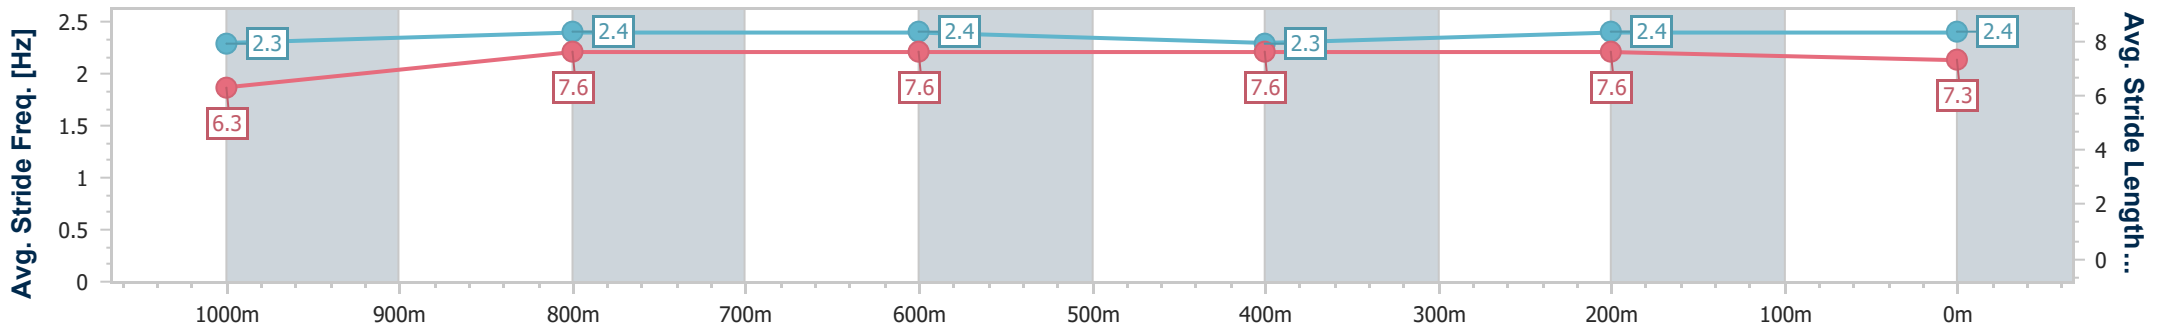

Horse/Jockey Name	Drammatica
Final Rank	3
Fastest Section Time (Section)	0:10.98 (1000m)
Top Speed [km/h] (Section)	66.8 (1000m)
Race State	Finished

Doomben QLD Professional
Race 8: RACECOURSE VILLAGE BENCHMARK 68 Handicap - 1200m
21 June 2023 - 16:03
Track Rating: Good 4, Weather: Fine, Rail Position: +9m Entire Course

BRISBANE
RACING CLUB

Section	Overall	1000m	800m	600m	400m	200m
Section Times	1:10.05 [3] (0:14.01)	0:56.04 [6] (0:10.98)	0:45.06 [5] (0:11.11)	0:33.95 [3] (0:11.33)	0:22.62 [3] (0:11.08)	0:11.54 [6] (0:11.54)
Average Speed [km/h]	51.4	65.6	64.8	63.3	64.8	62.4
Top Speed [km/h]	66.3	66.8	65.7	64.1	66.1	65.3
Avg. Dist. to Rail [m]	1.1	0.3	0.1	0.7	1.1	1.3
Avg. Stride Freq. [Hz]	2.3	2.4	2.4	2.3	2.4	2.4
Avg. Stride Length [m]	6.3	7.6	7.6	7.6	7.6	7.3

- [ ] Ranking at each section and finish
- -.-.- No data available at this section
- NA No data available