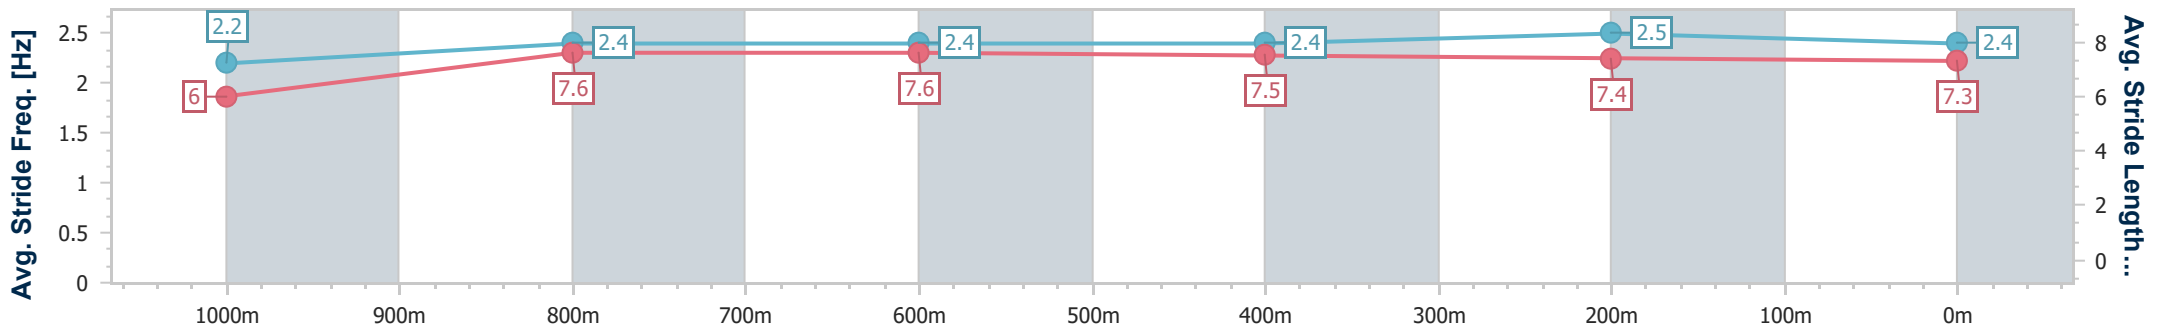

Horse/Jockey Name	Hokahey
Final Rank	2
Fastest Section Time (Section)	0:10.83 (1000m)
Top Speed [km/h] (Section)	69.0 (1000m)
Race State	Finished

Doomben QLD Professional
Race 8: RACECOURSE VILLAGE BENCHMARK 68 Handicap - 1200m
21 June 2023 - 16:03
Track Rating: Good 4, Weather: Fine, Rail Position: +9m Entire Course

BRISBANE
RACING CLUB

Section	Overall	1000m	800m	600m	400m	200m
Section Times	1:10.01 [2] (0:14.76)	0:55.25 [11] (0:10.83)	0:44.42 [11] (0:11.19)	0:33.23 [11] (0:11.05)	0:22.18 [10] (0:10.93)	0:11.25 [7] (0:11.25)
Average Speed [km/h]	49.0	67.0	64.6	64.5	65.6	64.0
Top Speed [km/h]	67.0	69.0	64.9	65.9	66.5	66.3
Avg. Dist. to Rail [m]	8.1	2.7	0.7	1.6	1.5	2.2
Avg. Stride Freq. [Hz]	2.2	2.4	2.4	2.4	2.5	2.4
Avg. Stride Length [m]	6.0	7.6	7.6	7.5	7.4	7.3

- [ ] Ranking at each section and finish
- -.-.- No data available at this section
- NA No data available