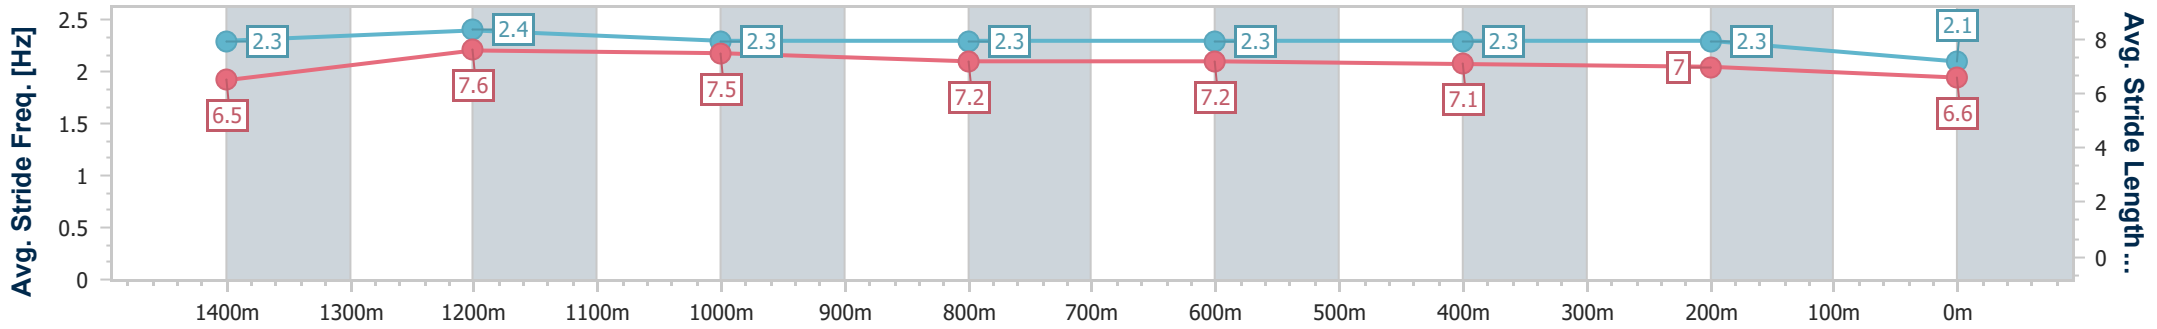

- [ ] Ranking at each section and finish
- .-.- No data available at this section
- NA No data available

Horse/Jockey Name	Tears Of Love
Final Rank	13
Fastest Section Time (Section)	0:11.11 (1400m)
Top Speed [km/h] (Section)	66.1 (1400m)
Race State	Finished

### Eagle Farm QLD Professional

Race 5: TATTERSALL'S MILE - LISTED - 1600m

24 June 2023 - 14:03

Track Rating: Good 4, Weather: Fine, Rail Position: +6m Entire Course

BRISBANE RACING CLUB

Section	Overall	1400m	1200m	1000m	800m	600m	400m	200m
Section Times	1:39.57 [13] (0:13.49)	1:26.08 [2] (0:11.11)	1:14.97 [4] (0:11.62)	1:03.35 [3] (0:12.28)	0:51.07 [3] (0:12.28)	0:38.79 [4] (0:12.09)	0:26.70 [7] (0:12.42)	0:14.28 [13] (0:14.28)
Average Speed [km/h]	53.4	64.9	62.0	59.1	58.9	59.3	58.0	50.5
Top Speed [km/h]	66.0	66.1	63.8	60.2	59.5	60.4	59.6	56.5
Avg. Dist. to Rail [m]	3.2	1.0	1.5	1.6	1.1	0.6	0.3	0.8
Avg. Stride Freq. [Hz]	2.3	2.4	2.3	2.3	2.3	2.3	2.3	2.1
Avg. Stride Length [m]	6.5	7.6	7.5	7.2	7.2	7.1	7.0	6.6