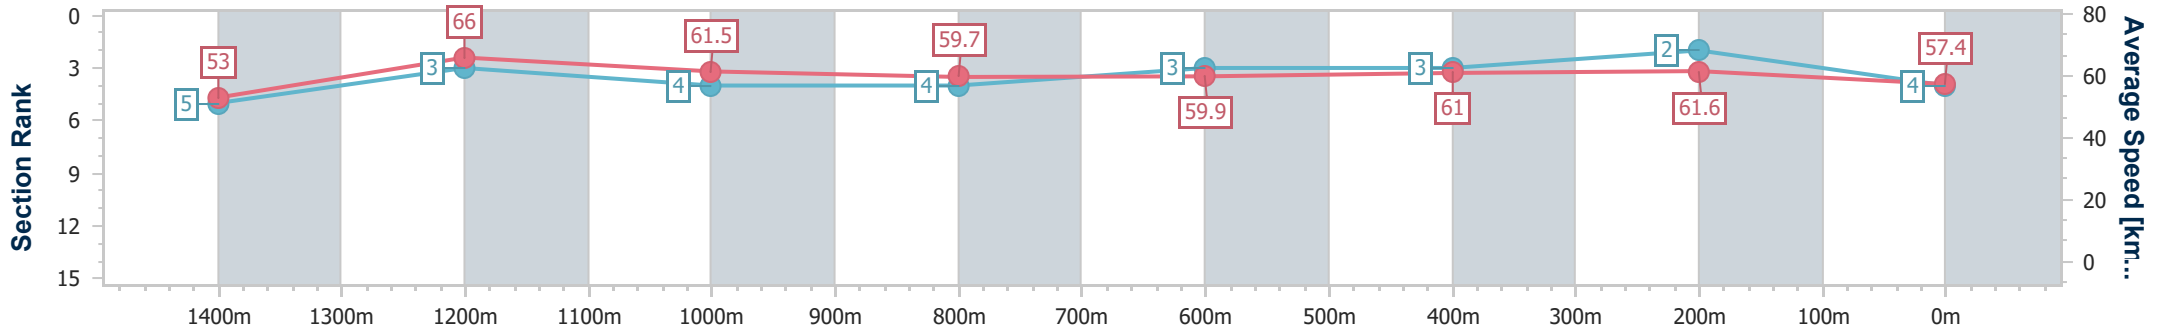

### Eagle Farm QLD Professional

Race 5: TATTERSALL'S MILE - LISTED - 1600m

24 June 2023 - 14:03

Track Rating: Good 4, Weather: Fine, Rail Position: +6m Entire Course

BRISBANE RACING CLUB

Section	Overall	1400m	1200m	1000m	800m	600m	400m	200m
Section Times	1:36.82 [4] (0:13.66)	1:23.16 [5] (0:10.93)	1:12.23 [3] (0:11.71)	1:00.52 [4] (0:12.22)	0:48.30 [4] (0:12.15)	0:36.15 [3] (0:11.90)	0:24.25 [3] (0:11.69)	0:12.56 [2] (0:12.56)
Average Speed [km/h]	53.0	66.0	61.5	59.7	59.9	61.0	61.6	57.4
Top Speed [km/h]	66.3	66.9	64.6	60.6	61.2	62.9	63.3	59.9
Avg. Dist. to Rail [m]	11.8	3.8	2.2	2.5	2.1	1.9	3.2	4.0
Avg. Stride Freq. [Hz]	2.3	2.5	2.4	2.3	2.3	2.4	2.4	2.3
Avg. Stride Length [m]	6.4	7.4	7.3	7.1	7.1	7.2	7.2	6.8