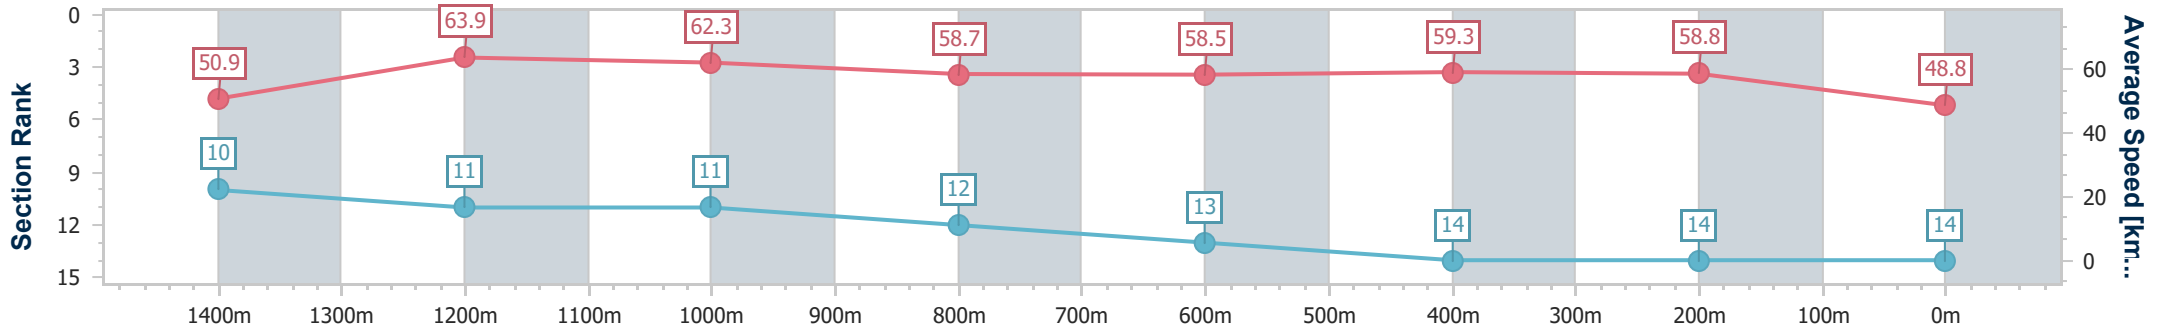

Eagle Farm QLD Professional

Race 5: TATTERSALL'S MILE - LISTED - 1600m

24 June 2023 - 14:03

Track Rating: Good 4, Weather: Fine, Rail Position: +6m Entire Course

BRISBANE RACING CLUB

Section	Overall	1400m	1200m	1000m	800m	600m	400m	200m
Section Times	1:40.87 [14] (0:14.15)	1:26.72 [10] (0:11.28)	1:15.44 [11] (0:11.56)	1:03.88 [11] (0:12.37)	0:51.51 [12] (0:12.37)	0:39.14 [13] (0:12.13)	0:27.01 [14] (0:12.25)	0:14.76 [14] (0:14.76)
Average Speed [km/h]	50.9	63.9	62.3	58.7	58.5	59.3	58.8	48.8
Top Speed [km/h]	64.5	64.7	63.6	59.5	59.2	59.9	59.9	57.3
Avg. Dist. to Rail [m]	4.8	0.6	0.9	1.3	1.2	0.4	1.9	3.1
Avg. Stride Freq. [Hz]	2.2	2.2	2.2	2.1	2.2	2.2	2.2	2.0
Avg. Stride Length [m]	6.5	7.9	7.8	7.5	7.4	7.4	7.3	6.7

- [ ] Ranking at each section and finish
- .-.- No data available at this section
- NA No data available