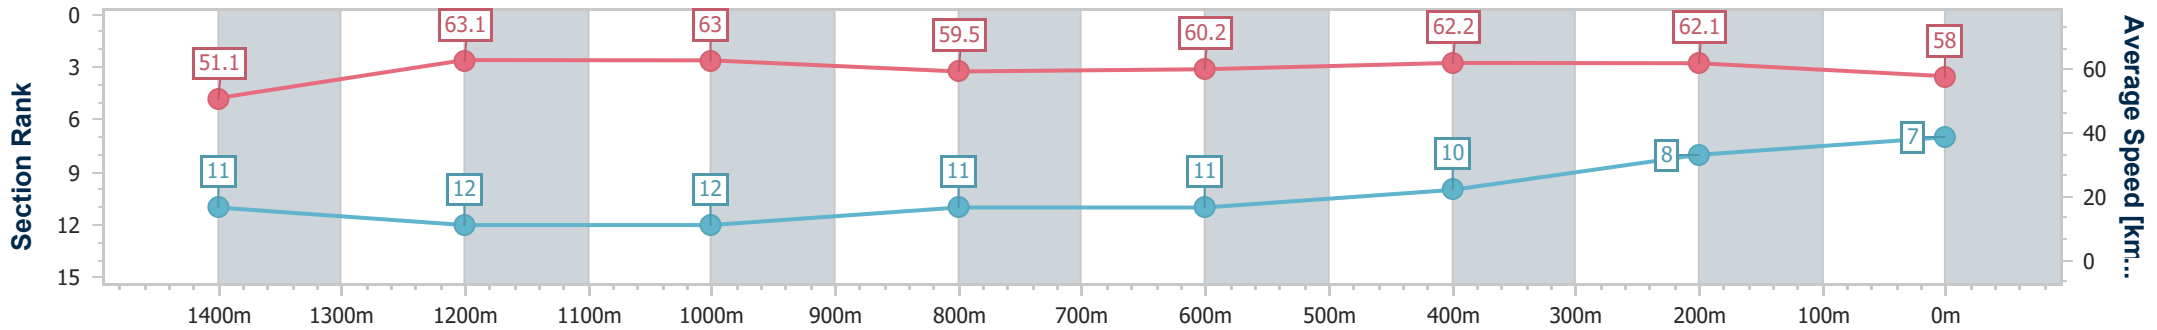

- [ ] Ranking at each section and finish
- .-.- No data available at this section
- NA No data available

Horse/Jockey Name	Linthorpe Lad
Final Rank	7
Fastest Section Time (Section)	0:11.43 (1400m)
Top Speed [km/h] (Section)	64.9 (1400m)
Race State	Finished

Eagle Farm QLD Professional  
Race 5: TATTERSALL'S MILE - LISTED - 1600m

24 June 2023 - 14:03  
Track Rating: Good 4, Weather: Fine, Rail Position: +6m Entire Course

BRISBANE RACING CLUB

Section	Overall	1400m	1200m	1000m	800m	600m	400m	200m
Section Times	1:37.13 [7] (0:14.15)	1:22.98 [11] (0:11.43)	1:11.55 [12] (0:11.46)	1:00.09 [12] (0:12.30)	0:47.79 [11] (0:12.09)	0:35.70 [11] (0:11.66)	0:24.04 [10] (0:11.62)	0:12.42 [8] (0:12.42)
Average Speed [km/h]	51.1	63.1	63.0	59.5	60.2	62.2	62.1	58.0
Top Speed [km/h]	62.4	64.9	64.6	60.5	61.0	63.4	63.1	60.7
Avg. Dist. to Rail [m]	9.6	3.0	3.1	3.7	2.4	1.9	4.9	6.2
Avg. Stride Freq. [Hz]	2.2	2.2	2.2	2.1	2.2	2.2	2.3	2.2
Avg. Stride Length [m]	6.5	7.9	7.9	7.8	7.7	7.7	7.5	7.4