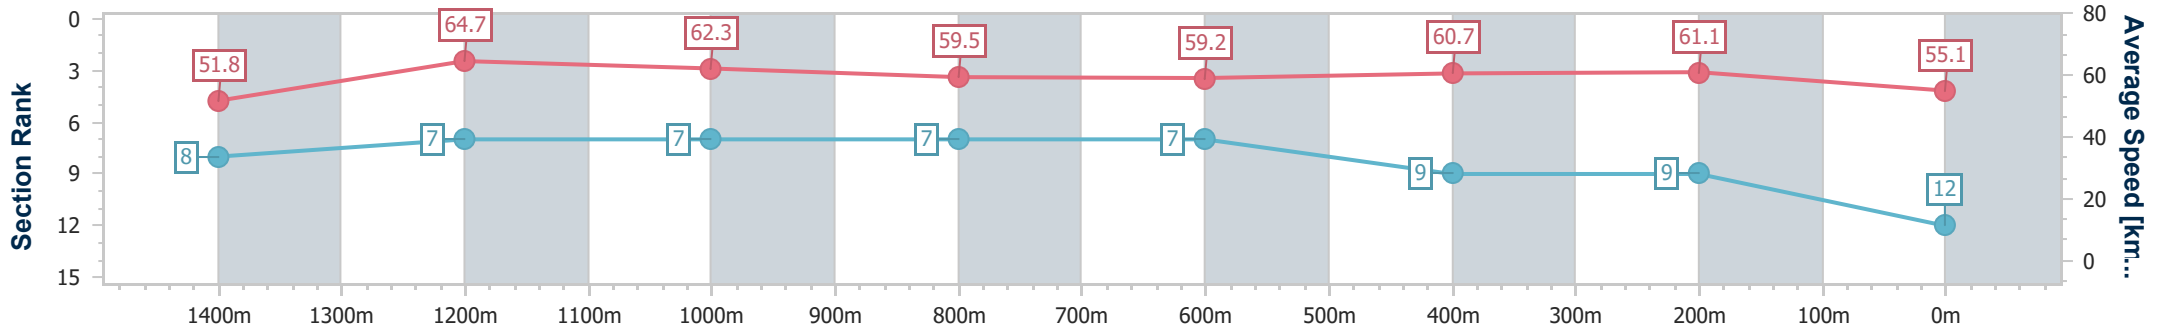

- [ ] Ranking at each section and finish
- .-.- No data available at this section
- NA No data available

Horse/Jockey Name	Alburq
Final Rank	12
Fastest Section Time (Section)	0:11.14 (1400m)
Top Speed [km/h] (Section)	65.9 (1400m)
Race State	Finished

### Eagle Farm QLD Professional

Race 5: TATTERSALL'S MILE - LISTED - 1600m

24 June 2023 - 14:03

Track Rating: Good 4, Weather: Fine, Rail Position: +6m Entire Course

BRISBANE RACING CLUB

Section	Overall	1400m	1200m	1000m	800m	600m	400m	200m
Section Times	1:37.82 [12] (0:13.93)	1:23.89 [8] (0:11.14)	1:12.75 [7] (0:11.58)	1:01.17 [7] (0:12.24)	0:48.93 [7] (0:12.21)	0:36.72 [7] (0:11.86)	0:24.86 [9] (0:11.80)	0:13.06 [9] (0:13.06)
Average Speed [km/h]	51.8	64.7	62.3	59.5	59.2	60.7	61.1	55.1
Top Speed [km/h]	64.5	65.9	64.0	60.0	60.1	63.1	62.6	59.5
Avg. Dist. to Rail [m]	5.9	1.6	2.0	2.3	1.0	0.3	0.7	1.0
Avg. Stride Freq. [Hz]	2.2	2.3	2.3	2.2	2.2	2.3	2.3	2.2
Avg. Stride Length [m]	6.6	7.6	7.6	7.4	7.3	7.4	7.2	6.9

- [ ] Ranking at each section and finish
- .-.- No data available at this section
- NA No data available

Horse/Jockey Name	Tears Of Love
Final Rank	13
Fastest Section Time (Section)	0:11.11 (1400m)
Top Speed [km/h] (Section)	66.1 (1400m)
Race State	Finished