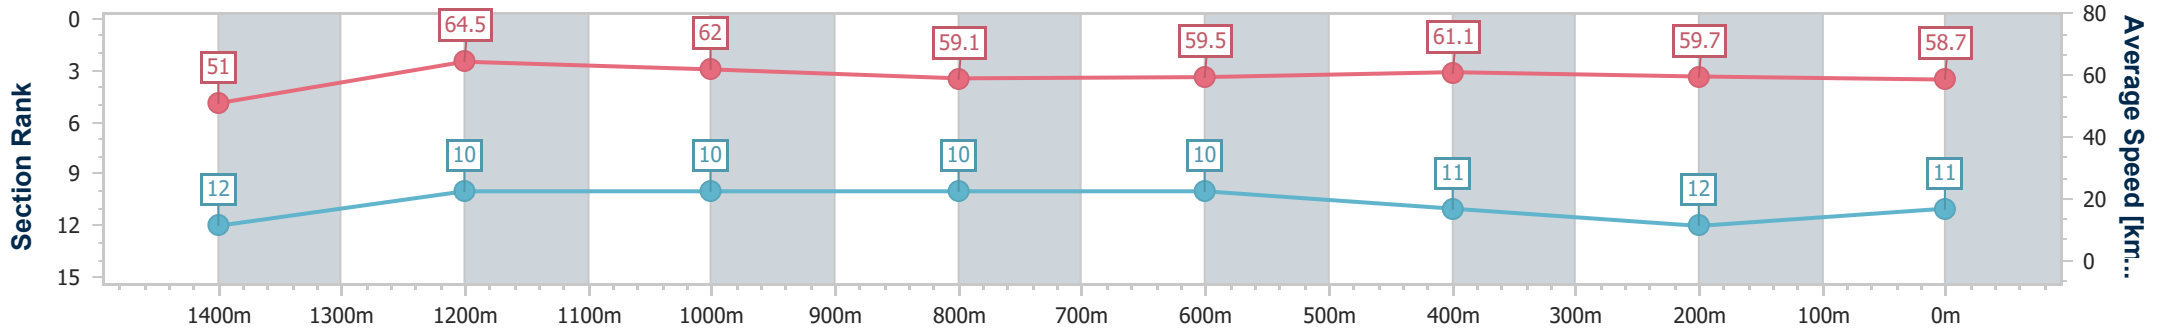

### Eagle Farm QLD Professional

Race 5: TATTERSALL'S MILE - LISTED - 1600m

24 June 2023 - 14:03

Track Rating: Good 4, Weather: Fine, Rail Position: +6m Entire Course

BRISBANE RACING CLUB

Section	Overall	1400m	1200m	1000m	800m	600m	400m	200m
Section Times	1:37.43 [11] (0:14.17)	1:23.26 [12] (0:11.19)	1:12.07 [10] (0:11.63)	1:00.44 [10] (0:12.29)	0:48.15 [10] (0:12.07)	0:36.08 [10] (0:11.76)	0:24.32 [11] (0:12.06)	0:12.26 [12] (0:12.26)
Average Speed [km/h]	51.0	64.5	62.0	59.1	59.5	61.1	59.7	58.7
Top Speed [km/h]	65.9	65.6	63.6	59.8	60.3	62.4	61.8	60.9
Avg. Dist. to Rail [m]	8.9	2.1	2.5	1.8	0.4	0.5	1.1	2.2
Avg. Stride Freq. [Hz]	2.3	2.3	2.2	2.2	2.2	2.3	2.3	2.3
Avg. Stride Length [m]	6.3	7.7	7.7	7.5	7.4	7.4	7.3	7.2

- [ ] Ranking at each section and finish
- .-.- No data available at this section
- NA No data available

Horse/Jockey Name	Alburq
Final Rank	12
Fastest Section Time (Section)	0:11.14 (1400m)
Top Speed [km/h] (Section)	65.9 (1400m)
Race State	Finished