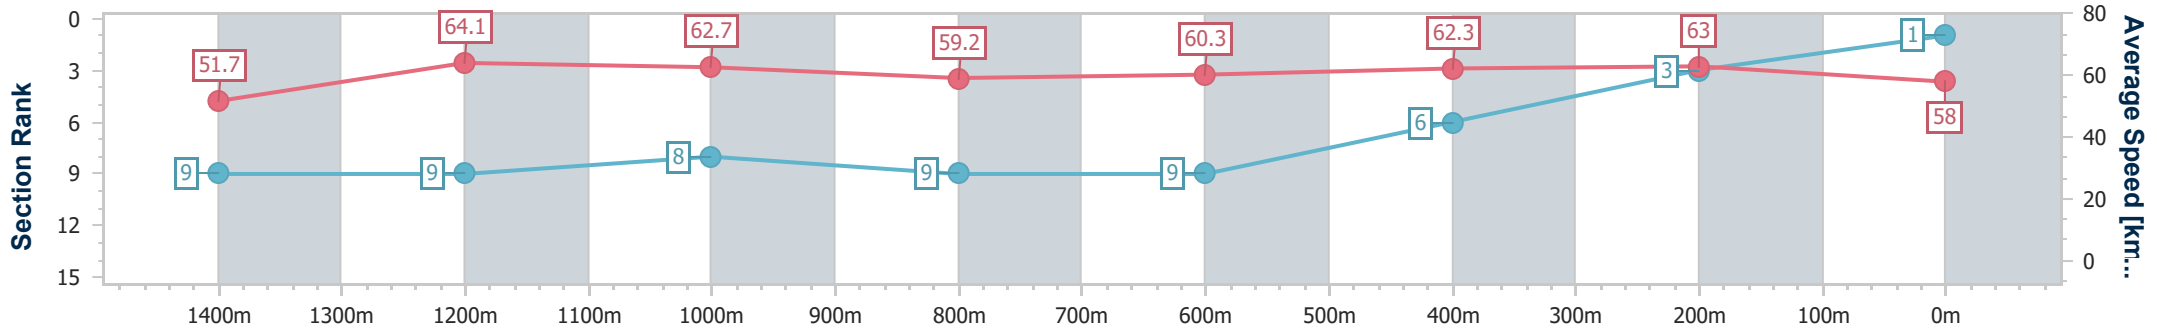

### Eagle Farm QLD Professional

Race 5: TATTERSALL'S MILE - LISTED - 1600m

24 June 2023 - 14:03

Track Rating: Good 4, Weather: Fine, Rail Position: +6m Entire Course

BRISBANE RACING CLUB

Section	Overall	1400m	1200m	1000m	800m	600m	400m	200m
Section Times	1:36.72 [1] (0:13.96)	1:22.76 [9] (0:11.27)	1:11.49 [9] (0:11.52)	0:59.97 [8] (0:12.32)	0:47.65 [9] (0:12.08)	0:35.57 [9] (0:11.72)	0:23.85 [6] (0:11.44)	0:12.41 [3] (0:12.41)
Average Speed [km/h]	51.7	64.1	62.7	59.2	60.3	62.3	63.0	58.0
Top Speed [km/h]	62.7	66.0	65.0	60.2	60.6	64.3	64.6	61.7
Avg. Dist. to Rail [m]	7.7	2.7	3.4	3.0	2.3	3.3	6.0	6.5
Avg. Stride Freq. [Hz]	2.2	2.4	2.3	2.2	2.3	2.3	2.4	2.3
Avg. Stride Length [m]	6.5	7.6	7.5	7.3	7.4	7.4	7.3	7.0