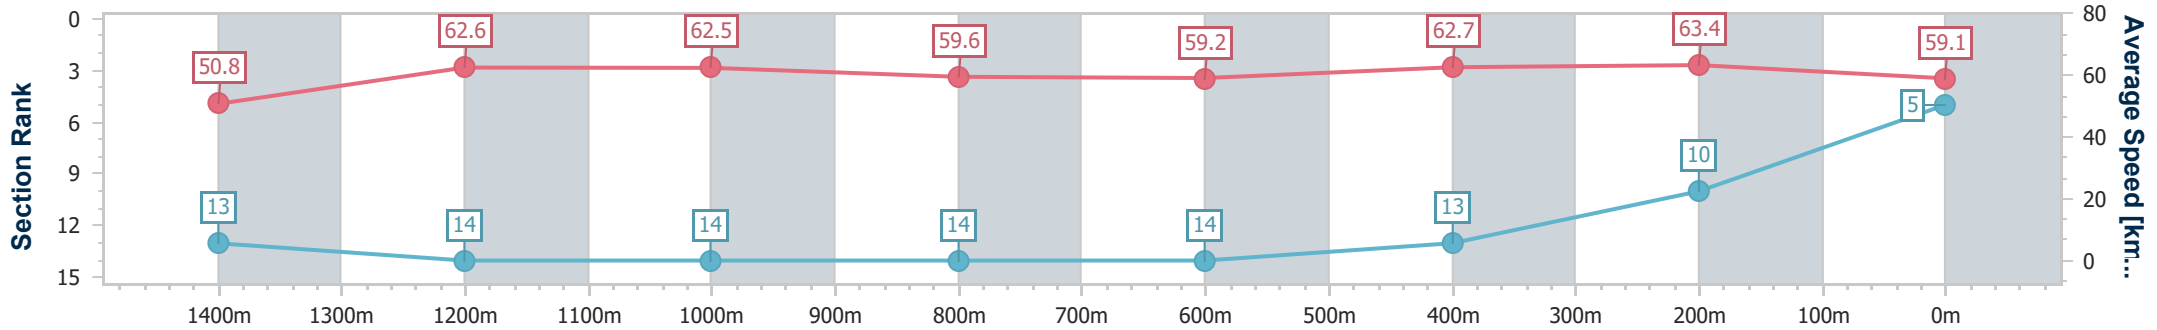

Eagle Farm QLD Professional  
Race 5: TATTERSALL'S MILE - LISTED - 1600m

24 June 2023 - 14:03  
Track Rating: Good 4, Weather: Fine, Rail Position: +6m Entire Course

BRISBANE RACING CLUB

Section	Overall	1400m	1200m	1000m	800m	600m	400m	200m
Section Times	1:36.96 [5] (0:14.24)	1:22.72 [13] (0:11.55)	1:11.17 [14] (0:11.54)	0:59.63 [14] (0:12.29)	0:47.34 [14] (0:12.28)	0:35.06 [14] (0:11.51)	0:23.55 [13] (0:11.35)	0:12.20 [10] (0:12.20)
Average Speed [km/h]	50.8	62.6	62.5	59.6	59.2	62.7	63.4	59.1
Top Speed [km/h]	63.2	63.7	64.0	61.0	60.5	65.5	65.6	61.3
Avg. Dist. to Rail [m]	11.0	4.0	3.4	3.2	2.4	0.8	2.0	1.0
Avg. Stride Freq. [Hz]	2.1	2.3	2.3	2.2	2.2	2.3	2.4	2.3
Avg. Stride Length [m]	6.5	7.5	7.6	7.4	7.4	7.5	7.4	7.0