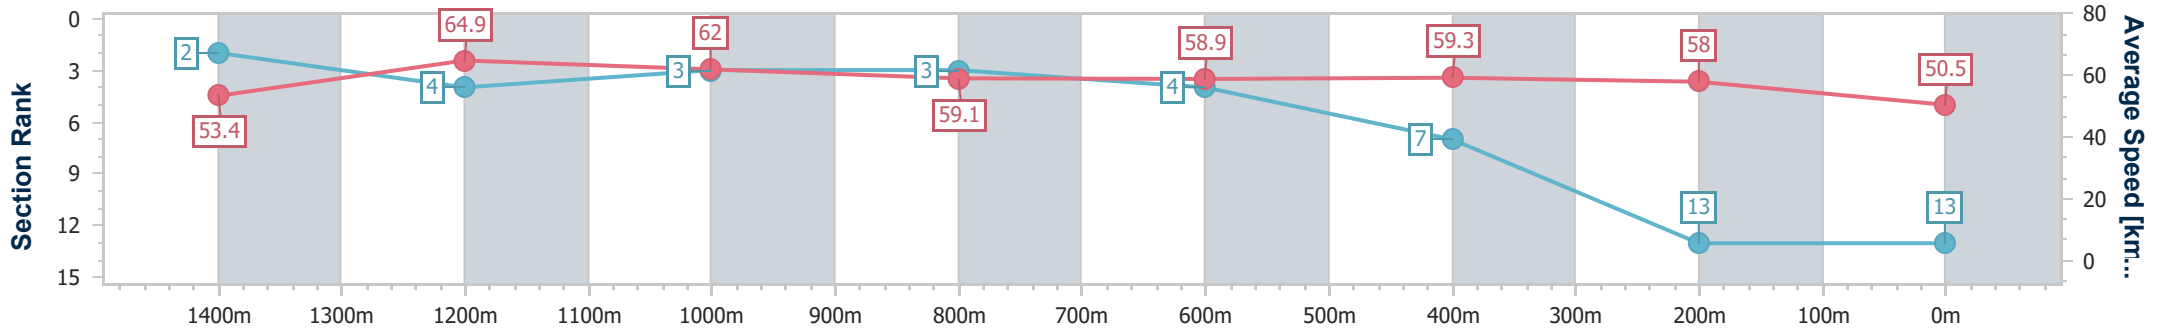

### Eagle Farm QLD Professional

Race 5: TATTERSALL'S MILE - LISTED - 1600m

24 June 2023 - 14:03

Track Rating: Good 4, Weather: Fine, Rail Position: +6m Entire Course

BRISBANE RACING CLUB

Section	Overall	1400m	1200m	1000m	800m	600m	400m	200m
Section Times	1:39.57 [13] (0:13.49)	1:26.08 [2] (0:11.11)	1:14.97 [4] (0:11.62)	1:03.35 [3] (0:12.28)	0:51.07 [3] (0:12.28)	0:38.79 [4] (0:12.09)	0:26.70 [7] (0:12.42)	0:14.28 [13] (0:14.28)
Average Speed [km/h]	53.4	64.9	62.0	59.1	58.9	59.3	58.0	50.5
Top Speed [km/h]	66.0	66.1	63.8	60.2	59.5	60.4	59.6	56.5
Avg. Dist. to Rail [m]	3.2	1.0	1.5	1.6	1.1	0.6	0.3	0.8
Avg. Stride Freq. [Hz]	2.3	2.4	2.3	2.3	2.3	2.3	2.3	2.1
Avg. Stride Length [m]	6.5	7.6	7.5	7.2	7.2	7.1	7.0	6.6