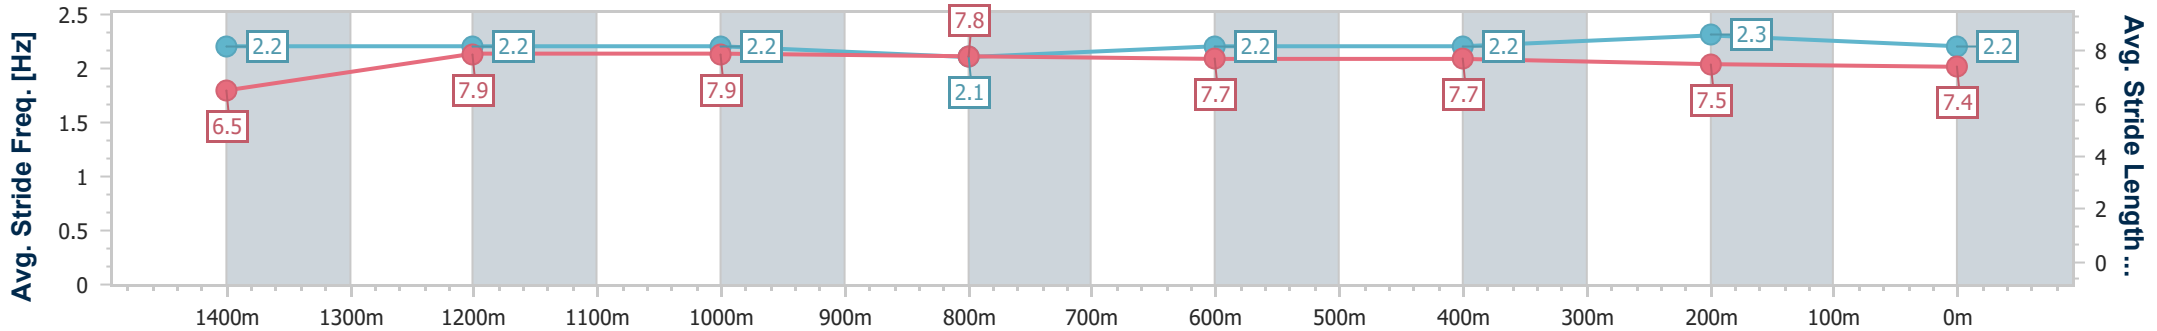

### Eagle Farm QLD Professional

Race 5: TATTERSALL'S MILE - LISTED - 1600m

24 June 2023 - 14:03

Track Rating: Good 4, Weather: Fine, Rail Position: +6m Entire Course

BRISBANE RACING CLUB

Section	Overall	1400m	1200m	1000m	800m	600m	400m	200m
Section Times	1:37.03 [6] (0:13.87)	1:23.16 [7] (0:11.23)	1:11.93 [8] (0:11.65)	1:00.28 [9] (0:12.21)	0:48.07 [8] (0:12.15)	0:35.92 [8] (0:11.83)	0:24.09 [8] (0:11.63)	0:12.46 [7] (0:12.46)
Average Speed [km/h]	52.0	64.3	62.0	59.7	59.6	61.3	61.9	57.8
Top Speed [km/h]	63.8	65.5	63.8	60.8	60.4	63.5	63.6	60.8
Avg. Dist. to Rail [m]	7.0	2.3	2.7	2.7	1.2	1.4	2.6	4.0
Avg. Stride Freq. [Hz]	2.3	2.3	2.3	2.2	2.2	2.3	2.4	2.3
Avg. Stride Length [m]	6.3	7.6	7.6	7.5	7.4	7.3	7.2	7.0

- [ ] Ranking at each section and finish
- .-.- No data available at this section
- NA No data available

Horse/Jockey Name	Linthorpe Lad
Final Rank	7
Fastest Section Time (Section)	0:11.43 (1400m)
Top Speed [km/h] (Section)	64.9 (1400m)
Race State	Finished

Eagle Farm QLD Professional  
Race 5: TATTERSALL'S MILE - LISTED - 1600m

24 June 2023 - 14:03  
Track Rating: Good 4, Weather: Fine, Rail Position: +6m Entire Course

BRISBANE RACING CLUB

Section	Overall	1400m	1200m	1000m	800m	600m	400m	200m
Section Times	1:37.13 [7] (0:14.15)	1:22.98 [11] (0:11.43)	1:11.55 [12] (0:11.46)	1:00.09 [12] (0:12.30)	0:47.79 [11] (0:12.09)	0:35.70 [11] (0:11.66)	0:24.04 [10] (0:11.62)	0:12.42 [8] (0:12.42)
Average Speed [km/h]	51.1	63.1	63.0	59.5	60.2	62.2	62.1	58.0
Top Speed [km/h]	62.4	64.9	64.6	60.5	61.0	63.4	63.1	60.7
Avg. Dist. to Rail [m]	9.6	3.0	3.1	3.7	2.4	1.9	4.9	6.2
Avg. Stride Freq. [Hz]	2.2	2.2	2.2	2.1	2.2	2.2	2.3	2.2
Avg. Stride Length [m]	6.5	7.9	7.9	7.8	7.7	7.7	7.5	7.4