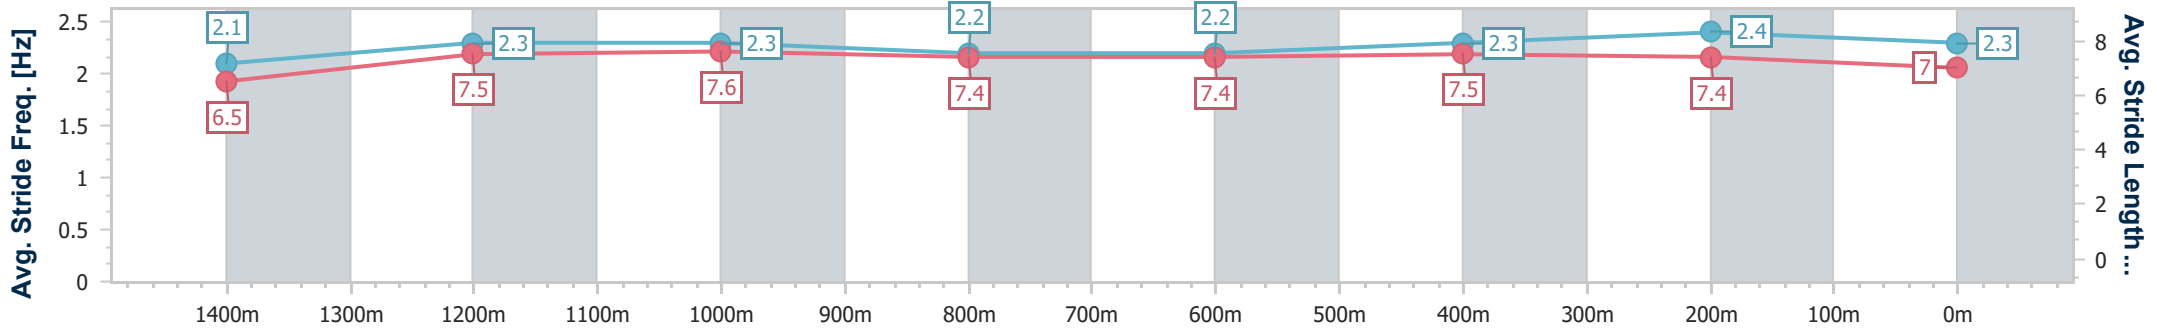

Eagle Farm QLD Professional  
Race 5: TATTERSALL'S MILE - LISTED - 1600m

24 June 2023 - 14:03  
Track Rating: Good 4, Weather: Fine, Rail Position: +6m Entire Course

BRISBANE RACING CLUB

Section	Overall	1400m	1200m	1000m	800m	600m	400m	200m
Section Times	1:36.96 [5] (0:14.24)	1:22.72 [13] (0:11.55)	1:11.17 [14] (0:11.54)	0:59.63 [14] (0:12.29)	0:47.34 [14] (0:12.28)	0:35.06 [14] (0:11.51)	0:23.55 [13] (0:11.35)	0:12.20 [10] (0:12.20)
Average Speed [km/h]	50.8	62.6	62.5	59.6	59.2	62.7	63.4	59.1
Top Speed [km/h]	63.2	63.7	64.0	61.0	60.5	65.5	65.6	61.3
Avg. Dist. to Rail [m]	11.0	4.0	3.4	3.2	2.4	0.8	2.0	1.0
Avg. Stride Freq. [Hz]	2.1	2.3	2.3	2.2	2.2	2.3	2.4	2.3
Avg. Stride Length [m]	6.5	7.5	7.6	7.4	7.4	7.5	7.4	7.0