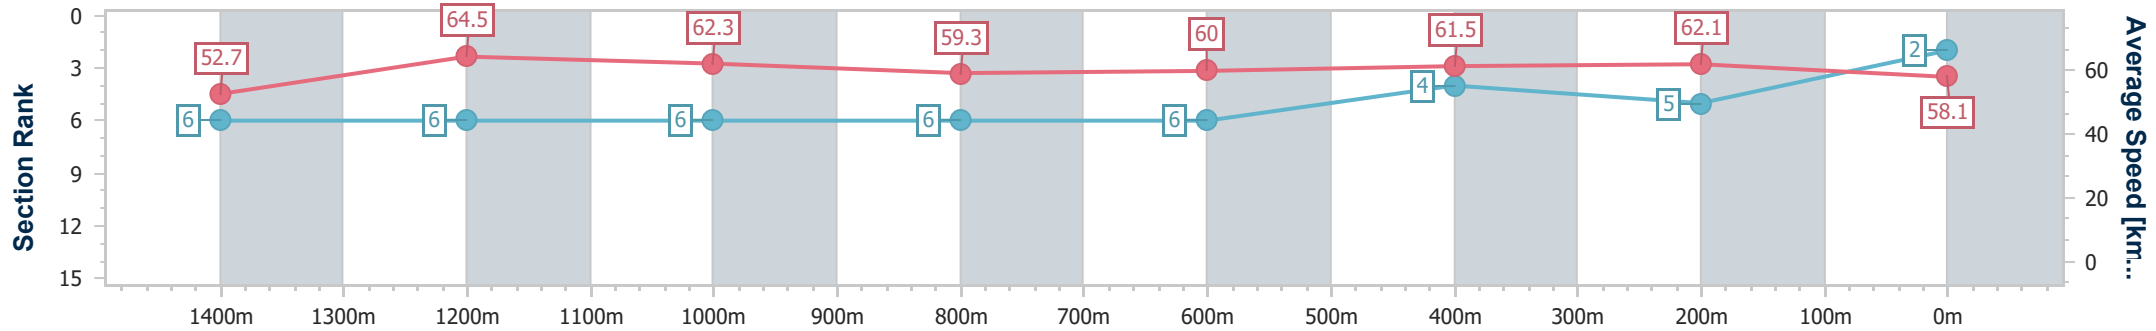

### Eagle Farm QLD Professional

Race 5: TATTERSALL'S MILE - LISTED - 1600m

24 June 2023 - 14:03

Track Rating: Good 4, Weather: Fine, Rail Position: +6m Entire Course

BRISBANE RACING CLUB

Section	Overall	1400m	1200m	1000m	800m	600m	400m	200m
Section Times	1:36.76 [2] (0:13.71)	1:23.05 [6] (0:11.18)	1:11.87 [6] (0:11.58)	1:00.29 [6] (0:12.33)	0:47.96 [6] (0:12.13)	0:35.83 [6] (0:11.83)	0:24.00 [4] (0:11.60)	0:12.40 [5] (0:12.40)
Average Speed [km/h]	52.7	64.5	62.3	59.3	60.0	61.5	62.1	58.1
Top Speed [km/h]	65.4	65.2	65.0	60.6	60.7	63.2	63.0	61.0
Avg. Dist. to Rail [m]	9.2	2.7	2.8	3.0	2.3	2.4	4.8	5.4
Avg. Stride Freq. [Hz]	2.3	2.3	2.3	2.2	2.2	2.3	2.4	2.3
Avg. Stride Length [m]	6.5	7.7	7.7	7.1	7.3	7.4	7.2	6.9