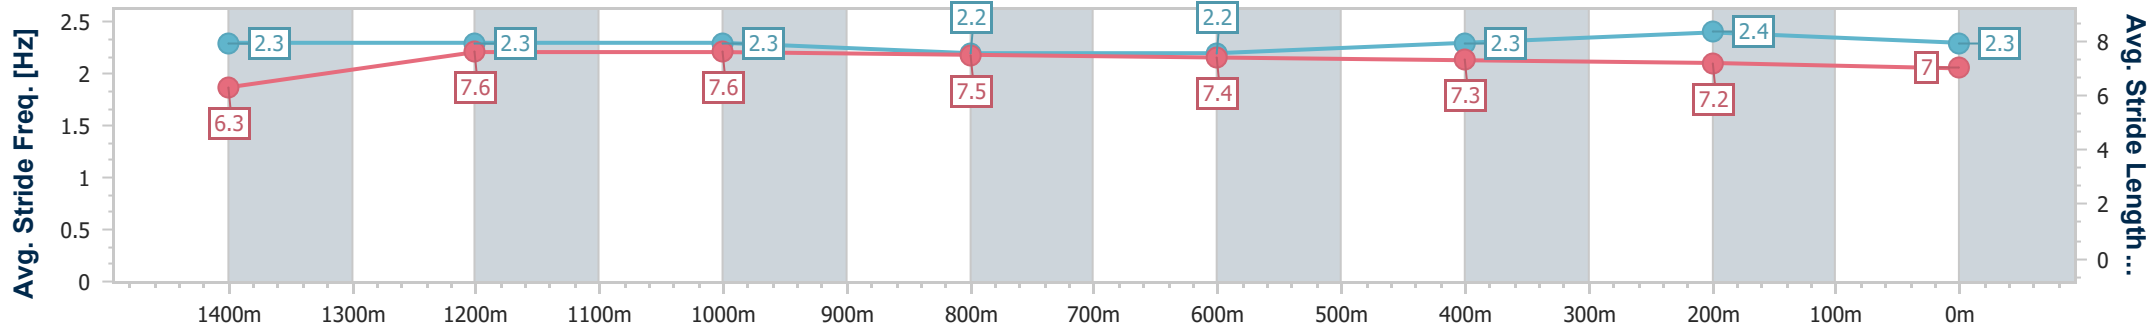

### Eagle Farm QLD Professional

Race 5: TATTERSALL'S MILE - LISTED - 1600m

24 June 2023 - 14:03

Track Rating: Good 4, Weather: Fine, Rail Position: +6m Entire Course

BRISBANE RACING CLUB

Section	Overall	1400m	1200m	1000m	800m	600m	400m	200m
Section Times	1:37.03 [6] (0:13.87)	1:23.16 [7] (0:11.23)	1:11.93 [8] (0:11.65)	1:00.28 [9] (0:12.21)	0:48.07 [8] (0:12.15)	0:35.92 [8] (0:11.83)	0:24.09 [8] (0:11.63)	0:12.46 [7] (0:12.46)
Average Speed [km/h]	52.0	64.3	62.0	59.7	59.6	61.3	61.9	57.8
Top Speed [km/h]	63.8	65.5	63.8	60.8	60.4	63.5	63.6	60.8
Avg. Dist. to Rail [m]	7.0	2.3	2.7	2.7	1.2	1.4	2.6	4.0
Avg. Stride Freq. [Hz]	2.3	2.3	2.3	2.2	2.2	2.3	2.4	2.3
Avg. Stride Length [m]	6.3	7.6	7.6	7.5	7.4	7.3	7.2	7.0

- [ ] Ranking at each section and finish
- .-.- No data available at this section
- NA No data available

Horse/Jockey Name	Linthorpe Lad
Final Rank	7
Fastest Section Time (Section)	0:11.43 (1400m)
Top Speed [km/h] (Section)	64.9 (1400m)
Race State	Finished