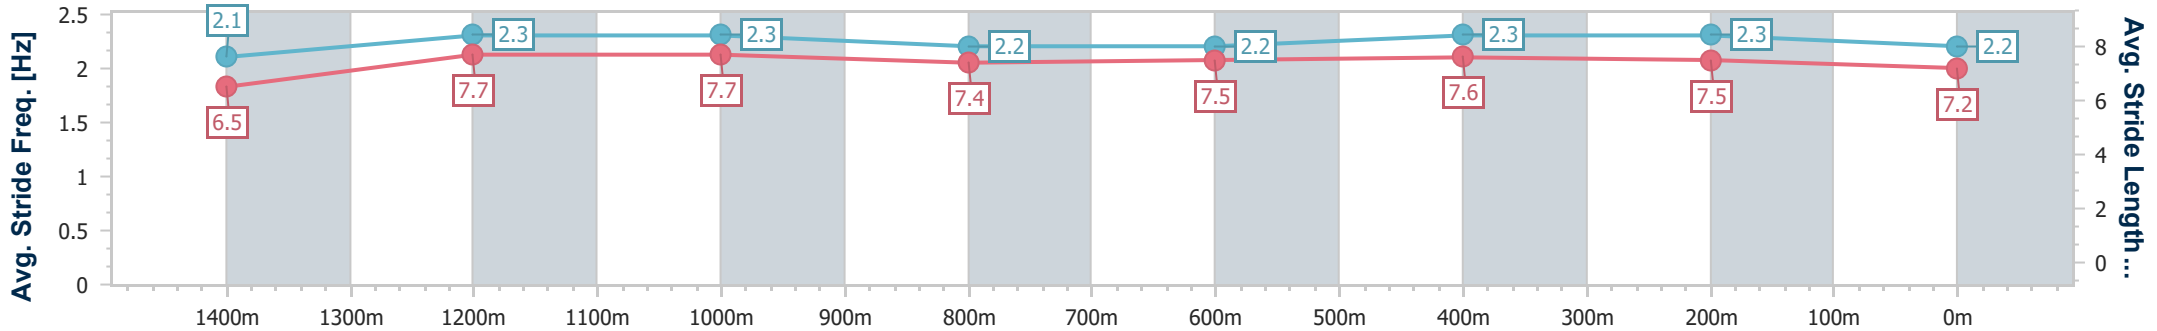

- [ ] Ranking at each section and finish
- .-.- No data available at this section
- NA No data available

Horse/Jockey Name	Trevelyan
Final Rank	10
Fastest Section Time (Section)	0:11.34 (1400m)
Top Speed [km/h] (Section)	64.8 (1400m)
Race State	Finished

### Eagle Farm QLD Professional

Race 5: TATTERSALL'S MILE - LISTED - 1600m

24 June 2023 - 14:03

Track Rating: Good 4, Weather: Fine, Rail Position: +6m Entire Course

BRISBANE RACING CLUB

Section	Overall	1400m	1200m	1000m	800m	600m	400m	200m
Section Times	1:37.25 [10] (0:14.38)	1:22.87 [14] (0:11.34)	1:11.53 [13] (0:11.50)	1:00.03 [13] (0:12.33)	0:47.70 [13] (0:12.10)	0:35.60 [12] (0:11.69)	0:23.91 [12] (0:11.51)	0:12.40 [11] (0:12.40)
Average Speed [km/h]	50.3	63.7	62.8	59.1	60.0	62.3	62.6	58.0
Top Speed [km/h]	64.0	64.8	64.3	60.5	61.2	64.4	64.4	61.4
Avg. Dist. to Rail [m]	9.9	1.8	2.3	2.7	2.1	2.3	4.7	5.9
Avg. Stride Freq. [Hz]	2.1	2.3	2.3	2.2	2.2	2.3	2.3	2.2
Avg. Stride Length [m]	6.5	7.7	7.7	7.4	7.5	7.6	7.5	7.2