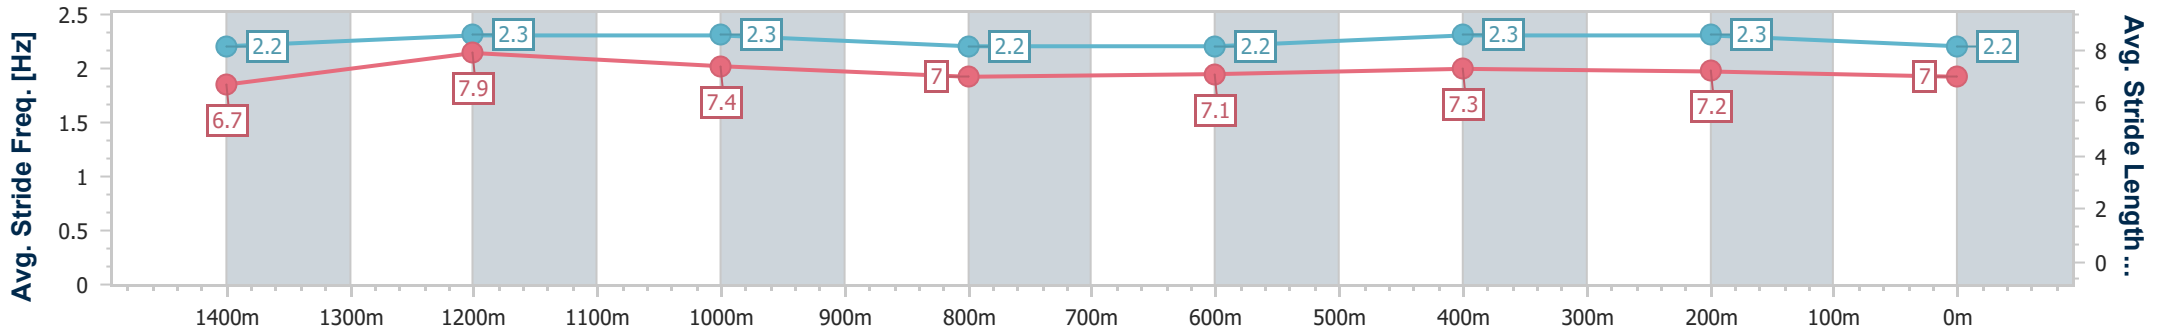

### Eagle Farm QLD Professional

Race 5: TATTERSALL'S MILE - LISTED - 1600m

24 June 2023 - 14:03

Track Rating: Good 4, Weather: Fine, Rail Position: +6m Entire Course

BRISBANE RACING CLUB

Section	Overall	1400m	1200m	1000m	800m	600m	400m	200m
Section Times	1:37.14 [8] (0:13.46)	1:23.68 [1] (0:10.85)	1:12.83 [1] (0:11.62)	1:01.21 [1] (0:12.21)	0:49.00 [1] (0:12.16)	0:36.84 [1] (0:12.06)	0:24.78 [1] (0:11.86)	0:12.92 [1] (0:12.92)
Average Speed [km/h]	53.5	66.5	61.9	59.3	59.3	59.6	60.7	55.8
Top Speed [km/h]	66.9	68.0	64.4	60.2	60.1	61.0	62.6	59.9
Avg. Dist. to Rail [m]	4.3	0.7	0.4	1.3	0.6	0.3	0.7	0.8
Avg. Stride Freq. [Hz]	2.3	2.5	2.4	2.3	2.3	2.4	2.4	2.3
Avg. Stride Length [m]	6.3	7.5	7.3	7.2	7.1	7.0	6.9	6.7

- [ ] Ranking at each section and finish
- .-.- No data available at this section
- NA No data available

Horse/Jockey Name	Puntura
Final Rank	9
Fastest Section Time (Section)	0:10.96 (1400m)
Top Speed [km/h] (Section)	66.7 (Overall)
Race State	Finished

Eagle Farm QLD Professional  
Race 5: TATTERSALL'S MILE - LISTED - 1600m

24 June 2023 - 14:03  
Track Rating: Good 4, Weather: Fine, Rail Position: +6m Entire Course

BRISBANE RACING CLUB

Section	Overall	1400m	1200m	1000m	800m	600m	400m	200m
Section Times	1:37.23 [9] (0:13.52)	1:23.71 [3] (0:10.96)	1:12.75 [2] (0:11.64)	1:01.11 [2] (0:12.24)	0:48.87 [2] (0:12.17)	0:36.70 [2] (0:11.92)	0:24.78 [2] (0:11.87)	0:12.91 [4] (0:12.91)
Average Speed [km/h]	53.3	65.9	62.0	59.5	59.5	60.6	60.6	55.8
Top Speed [km/h]	66.7	66.7	66.0	60.3	60.0	61.9	62.4	58.8
Avg. Dist. to Rail [m]	6.5	2.6	2.6	2.4	1.5	0.8	2.2	2.8
Avg. Stride Freq. [Hz]	2.2	2.3	2.3	2.2	2.2	2.3	2.3	2.2
Avg. Stride Length [m]	6.7	7.9	7.4	7.0	7.1	7.3	7.2	7.0