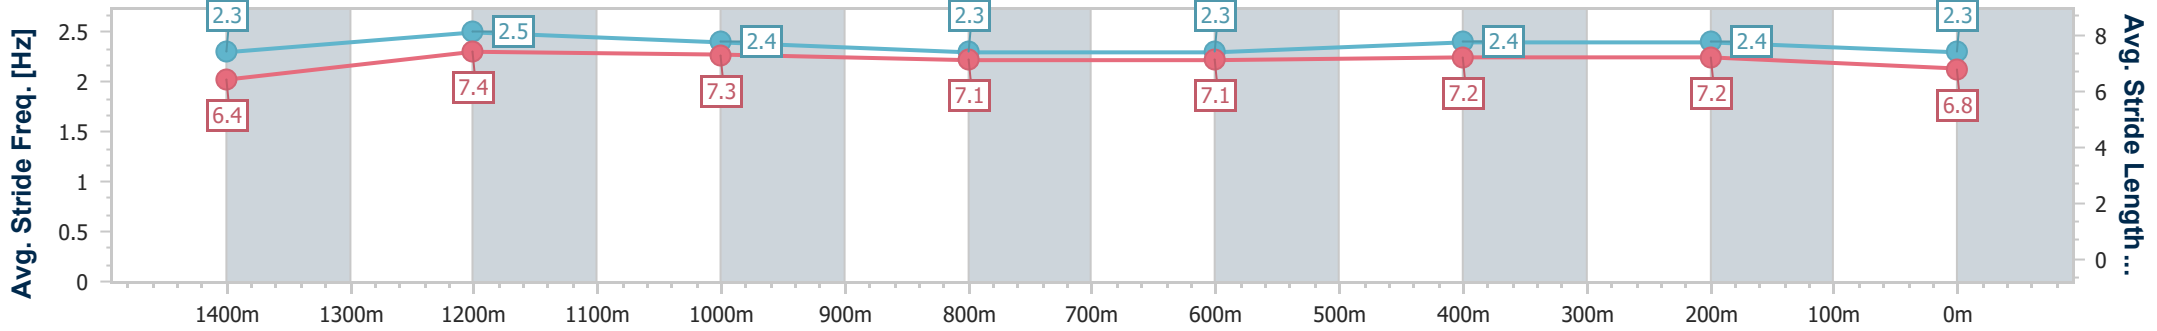

### Eagle Farm QLD Professional

Race 5: TATTERSALL'S MILE - LISTED - 1600m

24 June 2023 - 14:03

Track Rating: Good 4, Weather: Fine, Rail Position: +6m Entire Course

BRISBANE RACING CLUB

Section	Overall	1400m	1200m	1000m	800m	600m	400m	200m
Section Times	1:36.82 [4] (0:13.66)	1:23.16 [5] (0:10.93)	1:12.23 [3] (0:11.71)	1:00.52 [4] (0:12.22)	0:48.30 [4] (0:12.15)	0:36.15 [3] (0:11.90)	0:24.25 [3] (0:11.69)	0:12.56 [2] (0:12.56)
Average Speed [km/h]	53.0	66.0	61.5	59.7	59.9	61.0	61.6	57.4
Top Speed [km/h]	66.3	66.9	64.6	60.6	61.2	62.9	63.3	59.9
Avg. Dist. to Rail [m]	11.8	3.8	2.2	2.5	2.1	1.9	3.2	4.0
Avg. Stride Freq. [Hz]	2.3	2.5	2.4	2.3	2.3	2.4	2.4	2.3
Avg. Stride Length [m]	6.4	7.4	7.3	7.1	7.1	7.2	7.2	6.8