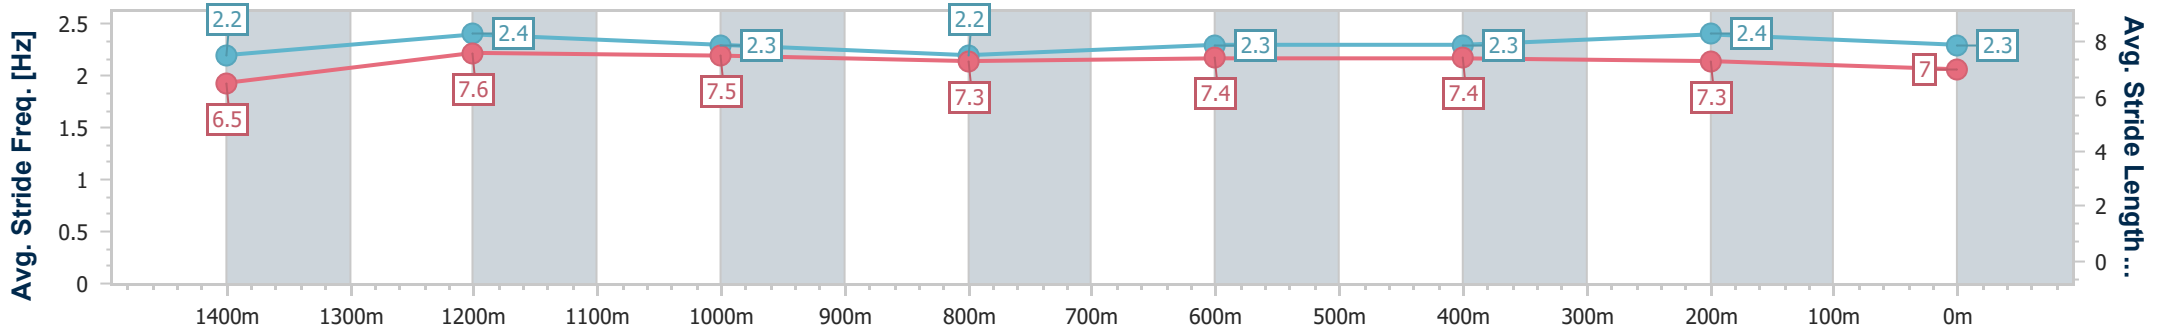

### Eagle Farm QLD Professional

Race 5: TATTERSALL'S MILE - LISTED - 1600m

24 June 2023 - 14:03

Track Rating: Good 4, Weather: Fine, Rail Position: +6m Entire Course

BRISBANE RACING CLUB

Section	Overall	1400m	1200m	1000m	800m	600m	400m	200m
Section Times	1:36.72 [1] (0:13.96)	1:22.76 [9] (0:11.27)	1:11.49 [9] (0:11.52)	0:59.97 [8] (0:12.32)	0:47.65 [9] (0:12.08)	0:35.57 [9] (0:11.72)	0:23.85 [6] (0:11.44)	0:12.41 [3] (0:12.41)
Average Speed [km/h]	51.7	64.1	62.7	59.2	60.3	62.3	63.0	58.0
Top Speed [km/h]	62.7	66.0	65.0	60.2	60.6	64.3	64.6	61.7
Avg. Dist. to Rail [m]	7.7	2.7	3.4	3.0	2.3	3.3	6.0	6.5
Avg. Stride Freq. [Hz]	2.2	2.4	2.3	2.2	2.3	2.3	2.4	2.3
Avg. Stride Length [m]	6.5	7.6	7.5	7.3	7.4	7.4	7.3	7.0