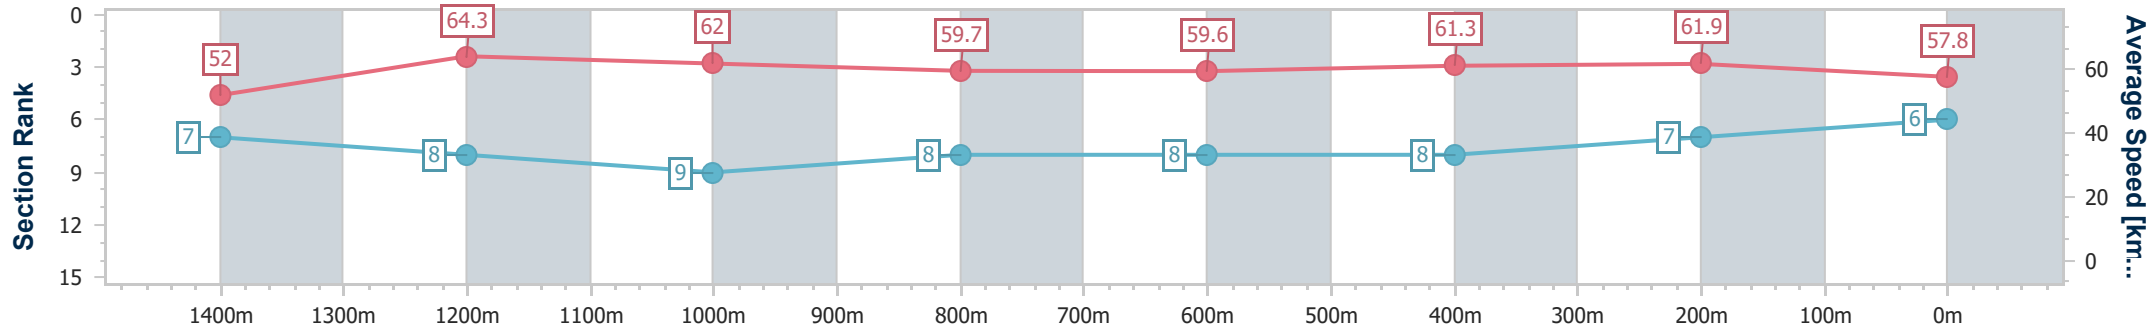

### Eagle Farm QLD Professional

Race 5: TATTERSALL'S MILE - LISTED - 1600m

24 June 2023 - 14:03

Track Rating: Good 4, Weather: Fine, Rail Position: +6m Entire Course

BRISBANE RACING CLUB

Section	Overall	1400m	1200m	1000m	800m	600m	400m	200m
Section Times	1:37.03 [6] (0:13.87)	1:23.16 [7] (0:11.23)	1:11.93 [8] (0:11.65)	1:00.28 [9] (0:12.21)	0:48.07 [8] (0:12.15)	0:35.92 [8] (0:11.83)	0:24.09 [8] (0:11.63)	0:12.46 [7] (0:12.46)
Average Speed [km/h]	52.0	64.3	62.0	59.7	59.6	61.3	61.9	57.8
Top Speed [km/h]	63.8	65.5	63.8	60.8	60.4	63.5	63.6	60.8
Avg. Dist. to Rail [m]	7.0	2.3	2.7	2.7	1.2	1.4	2.6	4.0
Avg. Stride Freq. [Hz]	2.3	2.3	2.3	2.2	2.2	2.3	2.4	2.3
Avg. Stride Length [m]	6.3	7.6	7.6	7.5	7.4	7.3	7.2	7.0

- [ ] Ranking at each section and finish
- .-.- No data available at this section
- NA No data available

Horse/Jockey Name	Linthorpe Lad
Final Rank	7
Fastest Section Time (Section)	0:11.43 (1400m)
Top Speed [km/h] (Section)	64.9 (1400m)
Race State	Finished