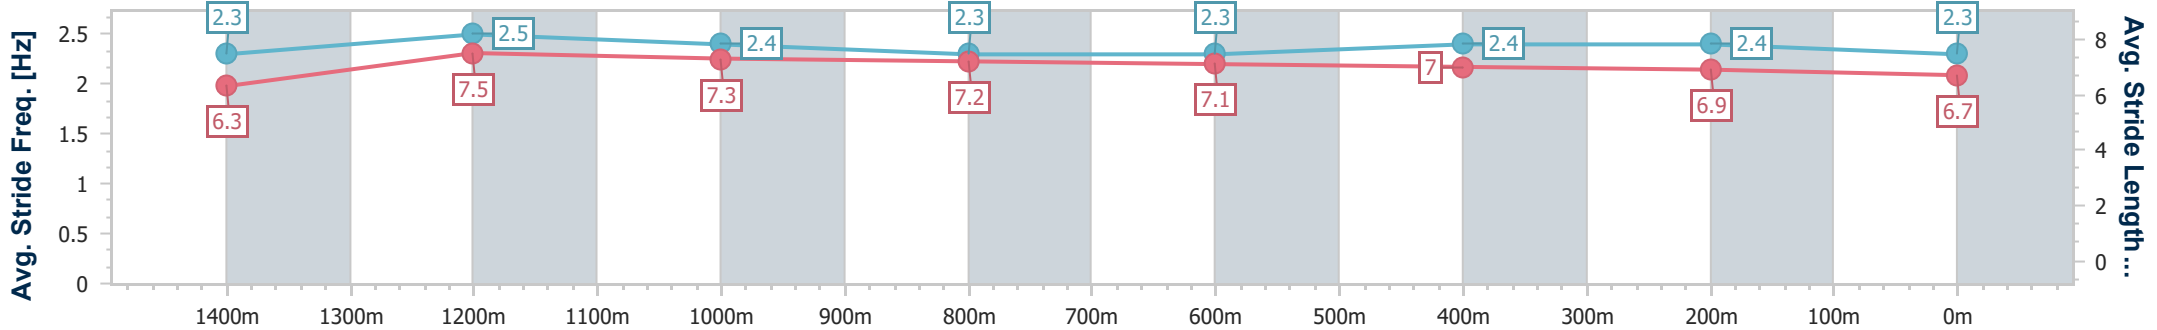

### Eagle Farm QLD Professional

Race 5: TATTERSALL'S MILE - LISTED - 1600m

24 June 2023 - 14:03

Track Rating: Good 4, Weather: Fine, Rail Position: +6m Entire Course

BRISBANE RACING CLUB

Section	Overall	1400m	1200m	1000m	800m	600m	400m	200m
Section Times	1:37.14 [8] (0:13.46)	1:23.68 [1] (0:10.85)	1:12.83 [1] (0:11.62)	1:01.21 [1] (0:12.21)	0:49.00 [1] (0:12.16)	0:36.84 [1] (0:12.06)	0:24.78 [1] (0:11.86)	0:12.92 [1] (0:12.92)
Average Speed [km/h]	53.5	66.5	61.9	59.3	59.3	59.6	60.7	55.8
Top Speed [km/h]	66.9	68.0	64.4	60.2	60.1	61.0	62.6	59.9
Avg. Dist. to Rail [m]	4.3	0.7	0.4	1.3	0.6	0.3	0.7	0.8
Avg. Stride Freq. [Hz]	2.3	2.5	2.4	2.3	2.3	2.4	2.4	2.3
Avg. Stride Length [m]	6.3	7.5	7.3	7.2	7.1	7.0	6.9	6.7