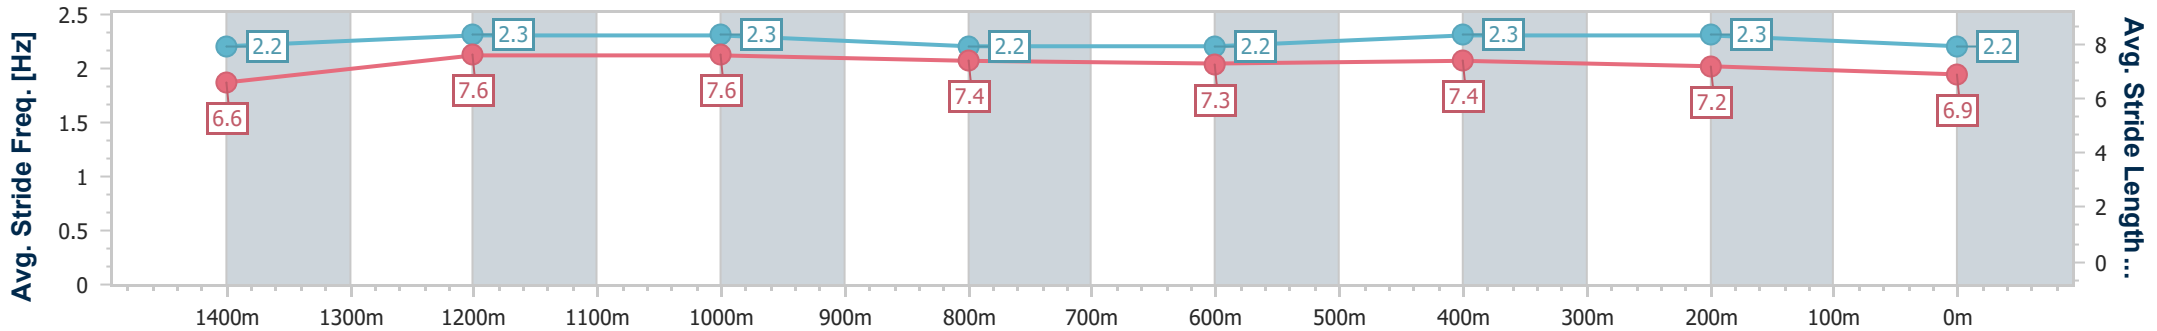

- [ ] Ranking at each section and finish
- .-.- No data available at this section
- NA No data available

Horse/Jockey Name	Alburq
Final Rank	12
Fastest Section Time (Section)	0:11.14 (1400m)
Top Speed [km/h] (Section)	65.9 (1400m)
Race State	Finished

### Eagle Farm QLD Professional

Race 5: TATTERSALL'S MILE - LISTED - 1600m

24 June 2023 - 14:03

Track Rating: Good 4, Weather: Fine, Rail Position: +6m Entire Course

BRISBANE RACING CLUB

Section	Overall	1400m	1200m	1000m	800m	600m	400m	200m
Section Times	1:37.82 [12] (0:13.93)	1:23.89 [8] (0:11.14)	1:12.75 [7] (0:11.58)	1:01.17 [7] (0:12.24)	0:48.93 [7] (0:12.21)	0:36.72 [7] (0:11.86)	0:24.86 [9] (0:11.80)	0:13.06 [9] (0:13.06)
Average Speed [km/h]	51.8	64.7	62.3	59.5	59.2	60.7	61.1	55.1
Top Speed [km/h]	64.5	65.9	64.0	60.0	60.1	63.1	62.6	59.5
Avg. Dist. to Rail [m]	5.9	1.6	2.0	2.3	1.0	0.3	0.7	1.0
Avg. Stride Freq. [Hz]	2.2	2.3	2.3	2.2	2.2	2.3	2.3	2.2
Avg. Stride Length [m]	6.6	7.6	7.6	7.4	7.3	7.4	7.2	6.9

- [ ] Ranking at each section and finish
- .-.- No data available at this section
- NA No data available

Horse/Jockey Name	Tears Of Love
Final Rank	13
Fastest Section Time (Section)	0:11.11 (1400m)
Top Speed [km/h] (Section)	66.1 (1400m)
Race State	Finished