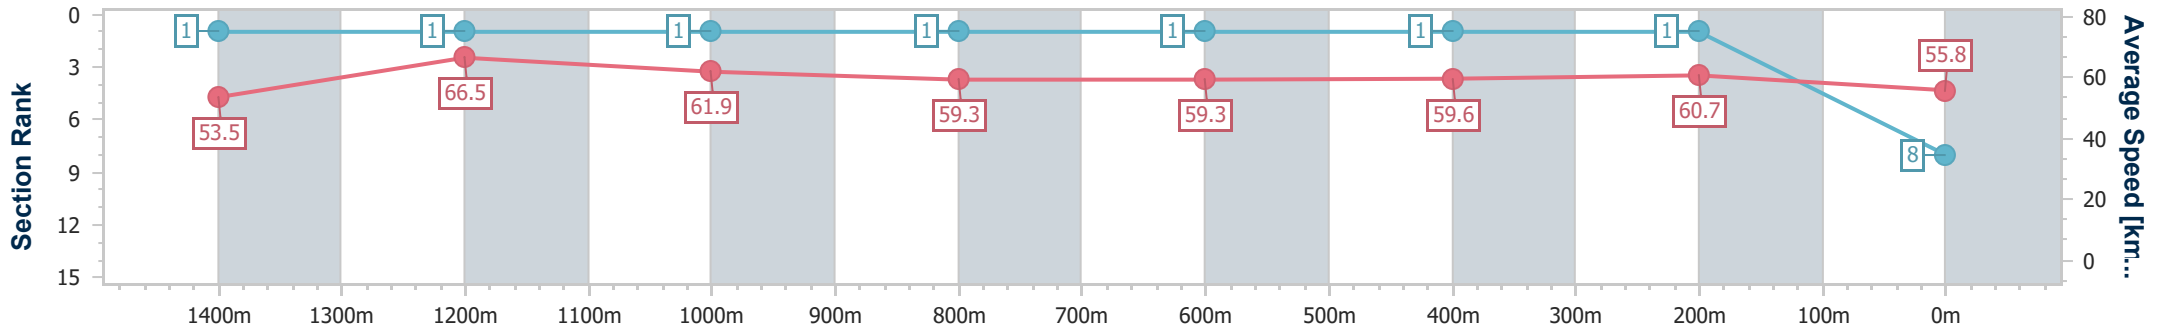

### Eagle Farm QLD Professional

Race 5: TATTERSALL'S MILE - LISTED - 1600m

24 June 2023 - 14:03

Track Rating: Good 4, Weather: Fine, Rail Position: +6m Entire Course

BRISBANE RACING CLUB

Section	Overall	1400m	1200m	1000m	800m	600m	400m	200m
Section Times	1:37.14 [8] (0:13.46)	1:23.68 [1] (0:10.85)	1:12.83 [1] (0:11.62)	1:01.21 [1] (0:12.21)	0:49.00 [1] (0:12.16)	0:36.84 [1] (0:12.06)	0:24.78 [1] (0:11.86)	0:12.92 [1] (0:12.92)
Average Speed [km/h]	53.5	66.5	61.9	59.3	59.3	59.6	60.7	55.8
Top Speed [km/h]	66.9	68.0	64.4	60.2	60.1	61.0	62.6	59.9
Avg. Dist. to Rail [m]	4.3	0.7	0.4	1.3	0.6	0.3	0.7	0.8
Avg. Stride Freq. [Hz]	2.3	2.5	2.4	2.3	2.3	2.4	2.4	2.3
Avg. Stride Length [m]	6.3	7.5	7.3	7.2	7.1	7.0	6.9	6.7