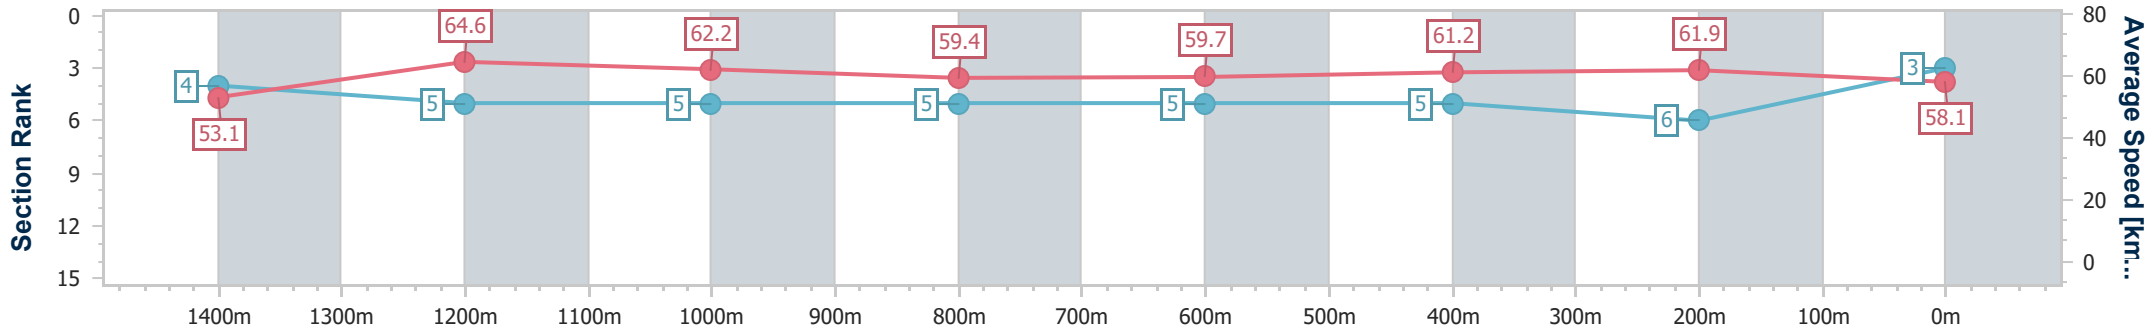

### Eagle Farm QLD Professional

Race 5: TATTERSALL'S MILE - LISTED - 1600m

24 June 2023 - 14:03

Track Rating: Good 4, Weather: Fine, Rail Position: +6m Entire Course

BRISBANE RACING CLUB

Section	Overall	1400m	1200m	1000m	800m	600m	400m	200m
Section Times	1:36.81 [3] (0:13.59)	1:23.22 [4] (0:11.17)	1:12.05 [5] (0:11.58)	1:00.47 [5] (0:12.30)	0:48.17 [5] (0:12.21)	0:35.96 [5] (0:11.92)	0:24.04 [5] (0:11.63)	0:12.41 [6] (0:12.41)
Average Speed [km/h]	53.1	64.6	62.2	59.4	59.7	61.2	61.9	58.1
Top Speed [km/h]	66.4	66.4	64.6	60.0	60.5	63.2	63.3	59.8
Avg. Dist. to Rail [m]	2.4	1.1	2.2	2.9	2.8	2.7	3.4	3.1
Avg. Stride Freq. [Hz]	2.2	2.3	2.2	2.2	2.2	2.3	2.3	2.3
Avg. Stride Length [m]	6.6	7.8	7.7	7.5	7.5	7.5	7.4	7.1