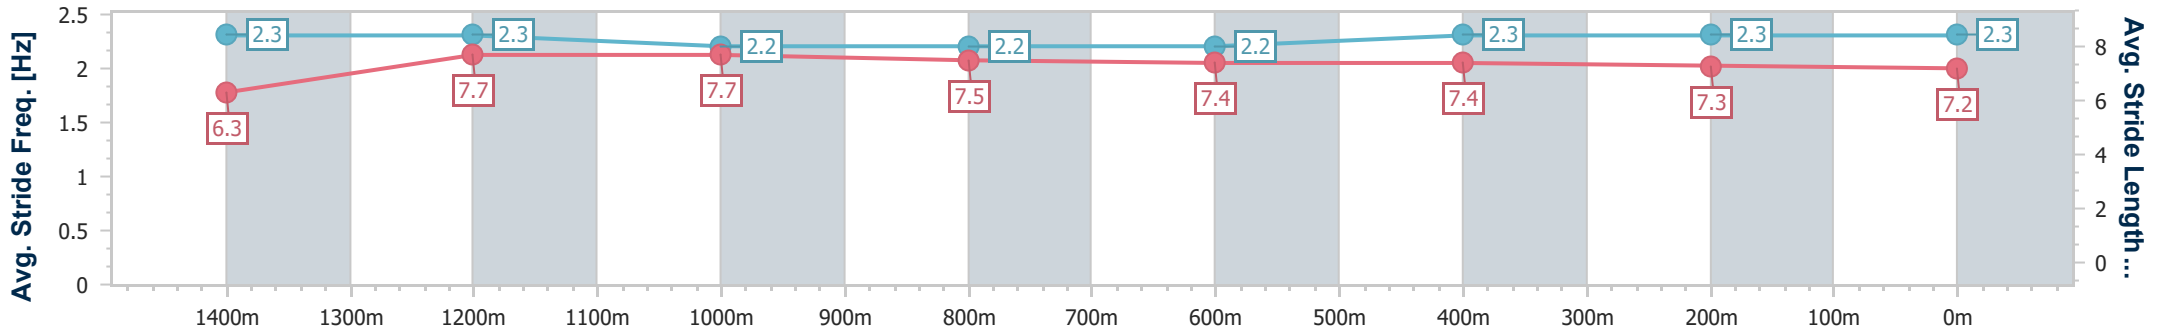

### Eagle Farm QLD Professional

Race 5: TATTERSALL'S MILE - LISTED - 1600m

24 June 2023 - 14:03

Track Rating: Good 4, Weather: Fine, Rail Position: +6m Entire Course

BRISBANE RACING CLUB

Section	Overall	1400m	1200m	1000m	800m	600m	400m	200m
Section Times	1:37.43 [11] (0:14.17)	1:23.26 [12] (0:11.19)	1:12.07 [10] (0:11.63)	1:00.44 [10] (0:12.29)	0:48.15 [10] (0:12.07)	0:36.08 [10] (0:11.76)	0:24.32 [11] (0:12.06)	0:12.26 [12] (0:12.26)
Average Speed [km/h]	51.0	64.5	62.0	59.1	59.5	61.1	59.7	58.7
Top Speed [km/h]	65.9	65.6	63.6	59.8	60.3	62.4	61.8	60.9
Avg. Dist. to Rail [m]	8.9	2.1	2.5	1.8	0.4	0.5	1.1	2.2
Avg. Stride Freq. [Hz]	2.3	2.3	2.2	2.2	2.2	2.3	2.3	2.3
Avg. Stride Length [m]	6.3	7.7	7.7	7.5	7.4	7.4	7.3	7.2

- [ ] Ranking at each section and finish
- .-.- No data available at this section
- NA No data available

Horse/Jockey Name	Alburq
Final Rank	12
Fastest Section Time (Section)	0:11.14 (1400m)
Top Speed [km/h] (Section)	65.9 (1400m)
Race State	Finished