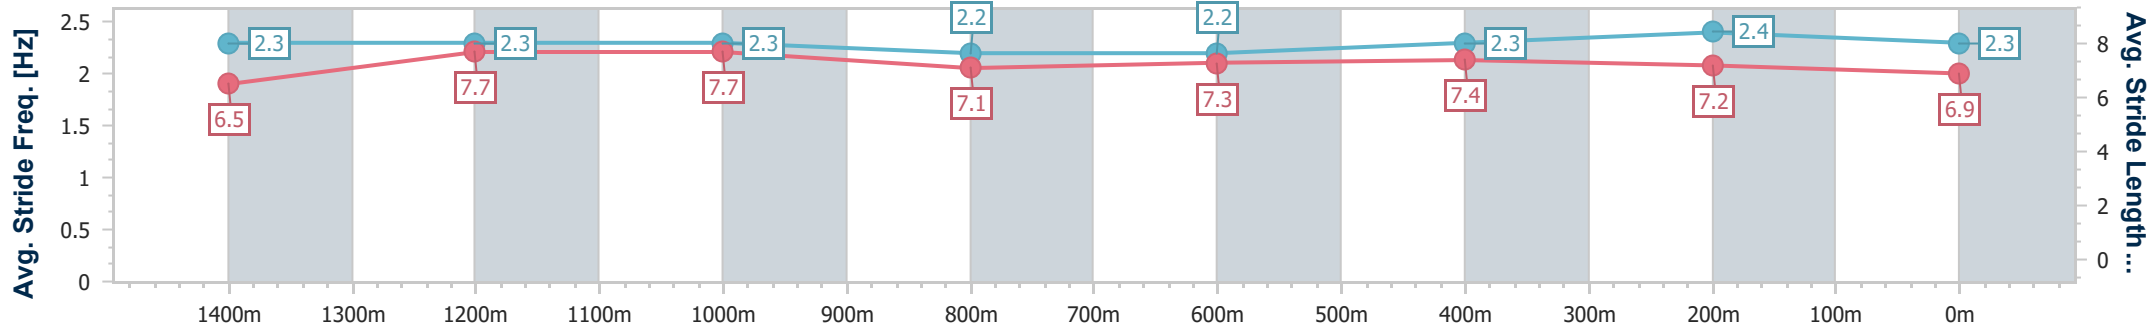

### Eagle Farm QLD Professional

Race 5: TATTERSALL'S MILE - LISTED - 1600m

24 June 2023 - 14:03

Track Rating: Good 4, Weather: Fine, Rail Position: +6m Entire Course

BRISBANE RACING CLUB

Section	Overall	1400m	1200m	1000m	800m	600m	400m	200m
Section Times	1:36.76 [2] (0:13.71)	1:23.05 [6] (0:11.18)	1:11.87 [6] (0:11.58)	1:00.29 [6] (0:12.33)	0:47.96 [6] (0:12.13)	0:35.83 [6] (0:11.83)	0:24.00 [4] (0:11.60)	0:12.40 [5] (0:12.40)
Average Speed [km/h]	52.7	64.5	62.3	59.3	60.0	61.5	62.1	58.1
Top Speed [km/h]	65.4	65.2	65.0	60.6	60.7	63.2	63.0	61.0
Avg. Dist. to Rail [m]	9.2	2.7	2.8	3.0	2.3	2.4	4.8	5.4
Avg. Stride Freq. [Hz]	2.3	2.3	2.3	2.2	2.2	2.3	2.4	2.3
Avg. Stride Length [m]	6.5	7.7	7.7	7.1	7.3	7.4	7.2	6.9