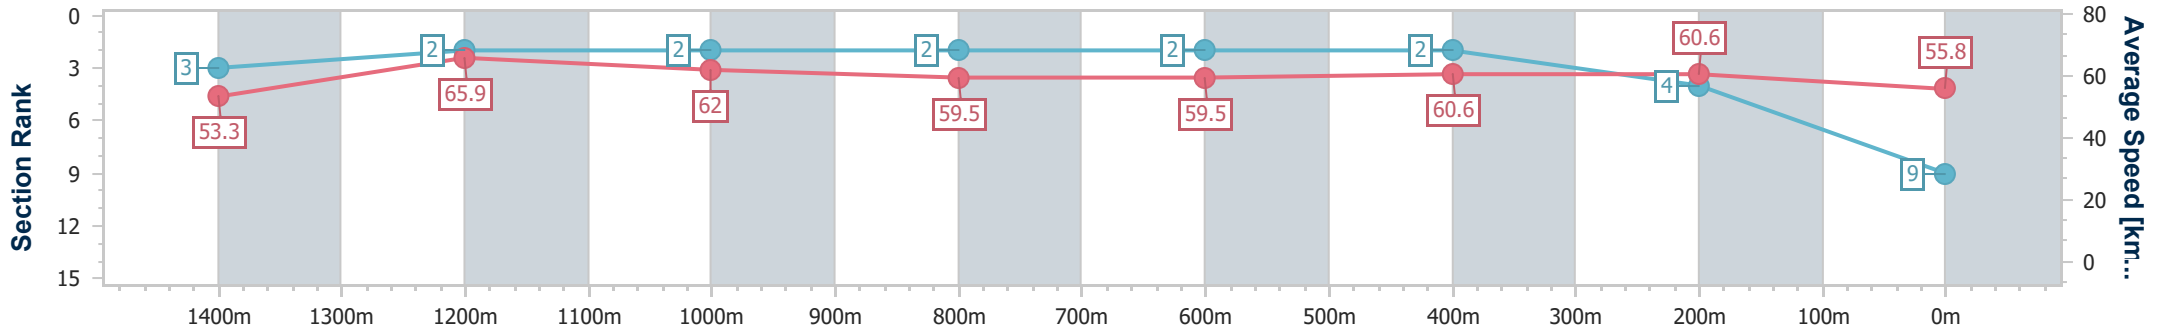

- [ ] Ranking at each section and finish
- .-.- No data available at this section
- NA No data available

Horse/Jockey Name	Puntura
Final Rank	9
Fastest Section Time (Section)	0:10.96 (1400m)
Top Speed [km/h] (Section)	66.7 (Overall)
Race State	Finished

Eagle Farm QLD Professional  
Race 5: TATTERSALL'S MILE - LISTED - 1600m

24 June 2023 - 14:03  
Track Rating: Good 4, Weather: Fine, Rail Position: +6m Entire Course

BRISBANE RACING CLUB

Section	Overall	1400m	1200m	1000m	800m	600m	400m	200m
Section Times	1:37.23 [9] (0:13.52)	1:23.71 [3] (0:10.96)	1:12.75 [2] (0:11.64)	1:01.11 [2] (0:12.24)	0:48.87 [2] (0:12.17)	0:36.70 [2] (0:11.92)	0:24.78 [2] (0:11.87)	0:12.91 [4] (0:12.91)
Average Speed [km/h]	53.3	65.9	62.0	59.5	59.5	60.6	60.6	55.8
Top Speed [km/h]	66.7	66.7	66.0	60.3	60.0	61.9	62.4	58.8
Avg. Dist. to Rail [m]	6.5	2.6	2.6	2.4	1.5	0.8	2.2	2.8
Avg. Stride Freq. [Hz]	2.2	2.3	2.3	2.2	2.2	2.3	2.3	2.2
Avg. Stride Length [m]	6.7	7.9	7.4	7.0	7.1	7.3	7.2	7.0