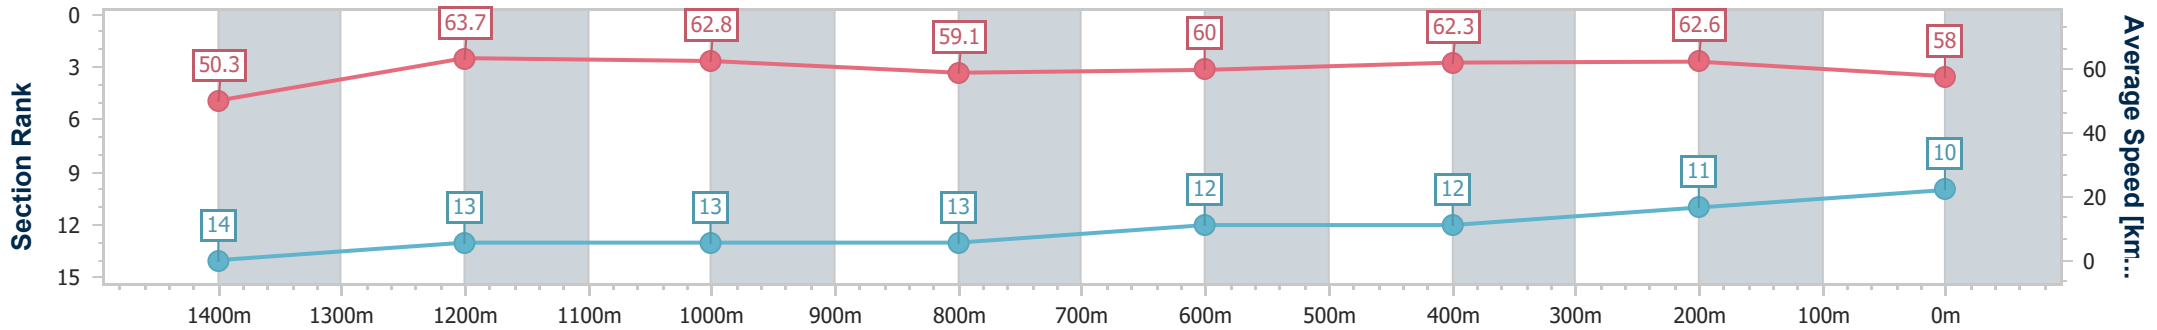

- [ ] Ranking at each section and finish
- .-.- No data available at this section
- NA No data available

Horse/Jockey Name	Trevelyan
Final Rank	10
Fastest Section Time (Section)	0:11.34 (1400m)
Top Speed [km/h] (Section)	64.8 (1400m)
Race State	Finished

### Eagle Farm QLD Professional

Race 5: TATTERSALL'S MILE - LISTED - 1600m

24 June 2023 - 14:03

Track Rating: Good 4, Weather: Fine, Rail Position: +6m Entire Course

BRISBANE RACING CLUB

Section	Overall	1400m	1200m	1000m	800m	600m	400m	200m
Section Times	1:37.25 [10] (0:14.38)	1:22.87 [14] (0:11.34)	1:11.53 [13] (0:11.50)	1:00.03 [13] (0:12.33)	0:47.70 [13] (0:12.10)	0:35.60 [12] (0:11.69)	0:23.91 [12] (0:11.51)	0:12.40 [11] (0:12.40)
Average Speed [km/h]	50.3	63.7	62.8	59.1	60.0	62.3	62.6	58.0
Top Speed [km/h]	64.0	64.8	64.3	60.5	61.2	64.4	64.4	61.4
Avg. Dist. to Rail [m]	9.9	1.8	2.3	2.7	2.1	2.3	4.7	5.9
Avg. Stride Freq. [Hz]	2.1	2.3	2.3	2.2	2.2	2.3	2.3	2.2
Avg. Stride Length [m]	6.5	7.7	7.7	7.4	7.5	7.6	7.5	7.2