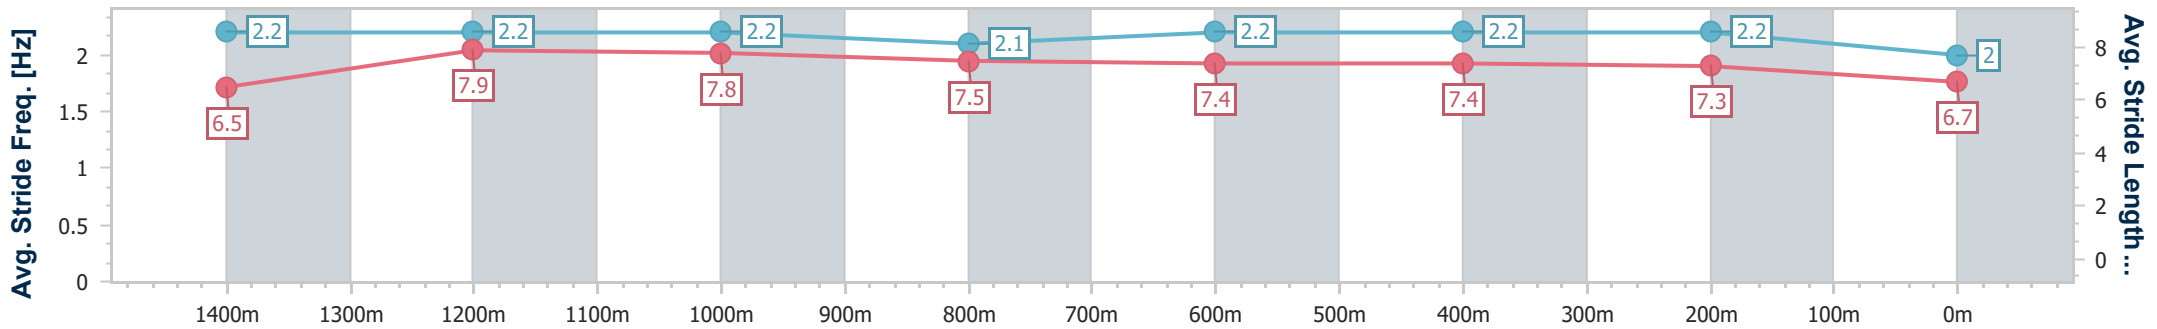

Eagle Farm QLD Professional

Race 5: TATTERSALL'S MILE - LISTED - 1600m

24 June 2023 - 14:03

Track Rating: Good 4, Weather: Fine, Rail Position: +6m Entire Course

BRISBANE RACING CLUB

Section	Overall	1400m	1200m	1000m	800m	600m	400m	200m
Section Times	1:40.87 [14] (0:14.15)	1:26.72 [10] (0:11.28)	1:15.44 [11] (0:11.56)	1:03.88 [11] (0:12.37)	0:51.51 [12] (0:12.37)	0:39.14 [13] (0:12.13)	0:27.01 [14] (0:12.25)	0:14.76 [14] (0:14.76)
Average Speed [km/h]	50.9	63.9	62.3	58.7	58.5	59.3	58.8	48.8
Top Speed [km/h]	64.5	64.7	63.6	59.5	59.2	59.9	59.9	57.3
Avg. Dist. to Rail [m]	4.8	0.6	0.9	1.3	1.2	0.4	1.9	3.1
Avg. Stride Freq. [Hz]	2.2	2.2	2.2	2.1	2.2	2.2	2.2	2.0
Avg. Stride Length [m]	6.5	7.9	7.8	7.5	7.4	7.4	7.3	6.7

- [ ] Ranking at each section and finish
- .-.- No data available at this section
- NA No data available