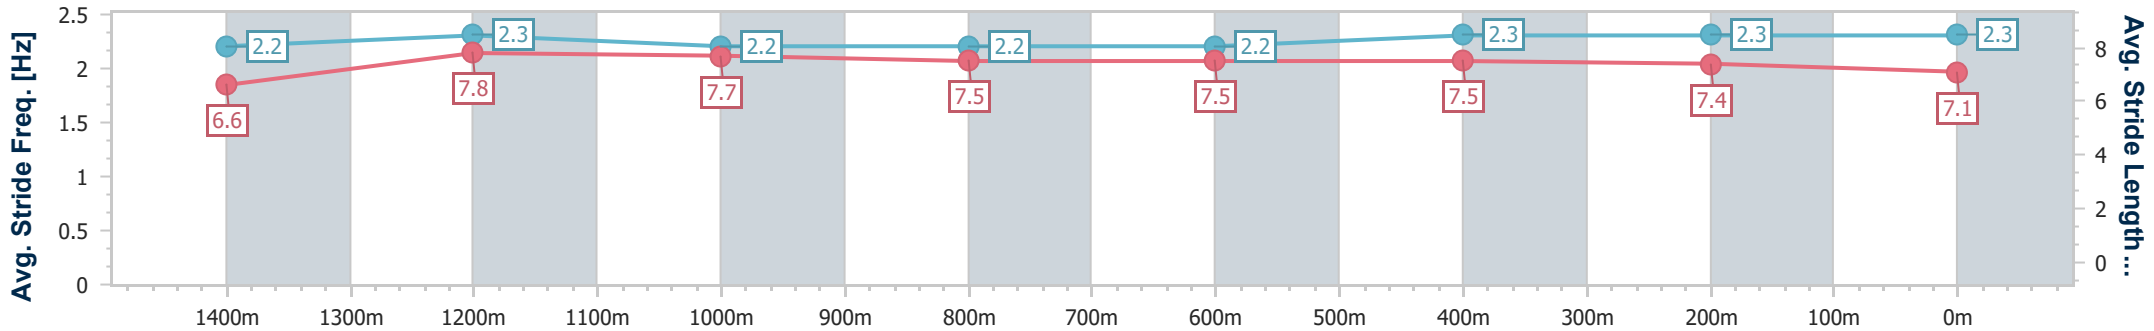

### Eagle Farm QLD Professional

Race 5: TATTERSALL'S MILE - LISTED - 1600m

24 June 2023 - 14:03

Track Rating: Good 4, Weather: Fine, Rail Position: +6m Entire Course

BRISBANE RACING CLUB

Section	Overall	1400m	1200m	1000m	800m	600m	400m	200m
Section Times	1:36.81 [3] (0:13.59)	1:23.22 [4] (0:11.17)	1:12.05 [5] (0:11.58)	1:00.47 [5] (0:12.30)	0:48.17 [5] (0:12.21)	0:35.96 [5] (0:11.92)	0:24.04 [5] (0:11.63)	0:12.41 [6] (0:12.41)
Average Speed [km/h]	53.1	64.6	62.2	59.4	59.7	61.2	61.9	58.1
Top Speed [km/h]	66.4	66.4	64.6	60.0	60.5	63.2	63.3	59.8
Avg. Dist. to Rail [m]	2.4	1.1	2.2	2.9	2.8	2.7	3.4	3.1
Avg. Stride Freq. [Hz]	2.2	2.3	2.2	2.2	2.2	2.3	2.3	2.3
Avg. Stride Length [m]	6.6	7.8	7.7	7.5	7.5	7.5	7.4	7.1