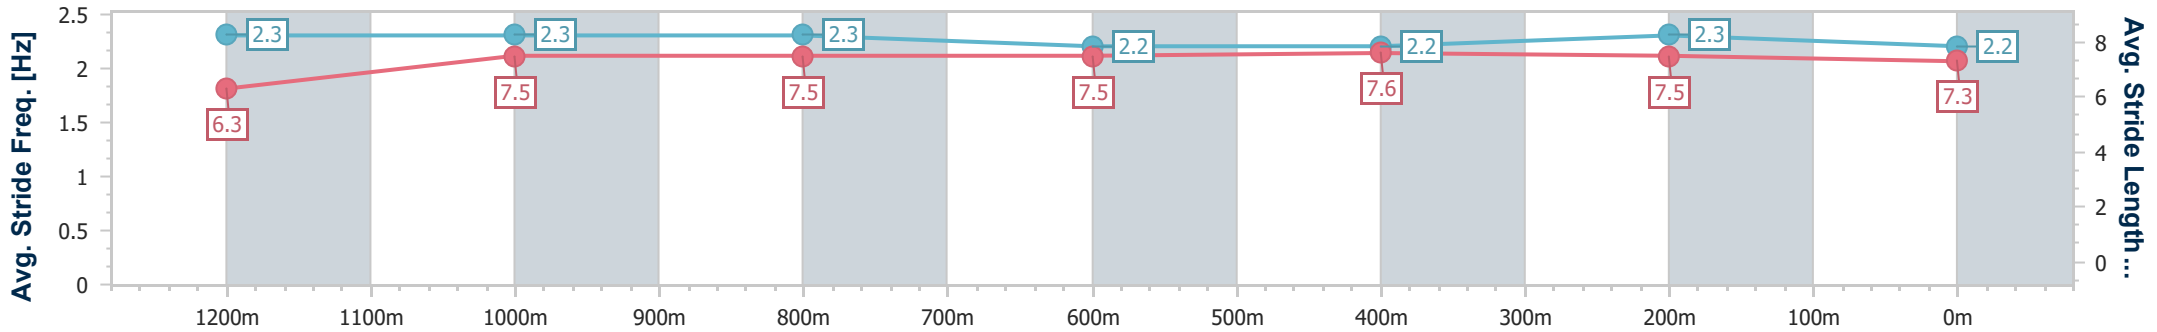

Eagle Farm QLD Professional

Race 6: LADBROKES ODDS SURGE Maiden Plate - 1400m

28 June 2023 - 15:29

Track Rating: Good 4, Weather: Fine, Rail Position: +8m Entire Course

BRISBANE RACING CLUB

Section	Overall	1200m	1000m	800m	600m	400m	200m
Section Times	1:24.87 [4] (0:14.01)	1:10.86 [5] (0:11.40)	0:59.46 [5] (0:11.72)	0:47.74 [5] (0:11.96)	0:35.78 [5] (0:12.02)	0:23.76 [7] (0:11.51)	0:12.25 [6] (0:12.25)
Average Speed [km/h]	51.6	63.3	61.8	60.3	60.1	62.5	58.9
Top Speed [km/h]	65.4	64.6	63.0	61.4	61.5	63.7	61.7
Avg. Dist. to Rail [m]	7.2	3.4	1.0	0.6	0.5	3.3	3.8
Avg. Stride Freq. [Hz]	2.3	2.3	2.3	2.2	2.2	2.3	2.2
Avg. Stride Length [m]	6.3	7.5	7.5	7.5	7.6	7.5	7.3