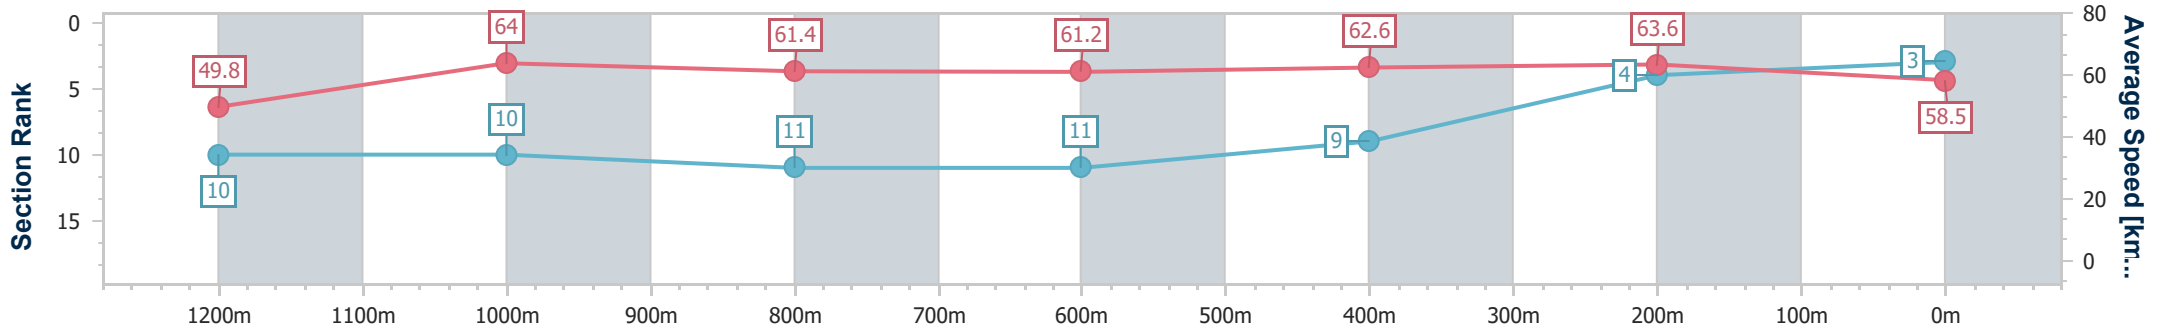

Eagle Farm QLD Professional

Race 6: LADBROKES ODDS SURGE Maiden Plate - 1400m

28 June 2023 - 15:29

Track Rating: Good 4, Weather: Fine, Rail Position: +8m Entire Course

BRISBANE RACING CLUB

Section	Overall	1200m	1000m	800m	600m	400m	200m
Section Times	1:24.85 [3] (0:14.50)	1:10.35 [10] (0:11.28)	0:59.07 [10] (0:11.85)	0:47.22 [11] (0:11.89)	0:35.33 [11] (0:11.71)	0:23.62 [9] (0:11.30)	0:12.32 [4] (0:12.32)
Average Speed [km/h]	49.8	64.0	61.4	61.2	62.6	63.6	58.5
Top Speed [km/h]	65.3	65.8	62.8	62.1	64.6	65.8	61.2
Avg. Dist. to Rail [m]	3.9	2.5	2.4	2.0	3.8	8.3	9.4
Avg. Stride Freq. [Hz]	2.2	2.4	2.2	2.2	2.3	2.4	2.3
Avg. Stride Length [m]	6.3	7.5	7.6	7.5	7.6	7.2	7.0