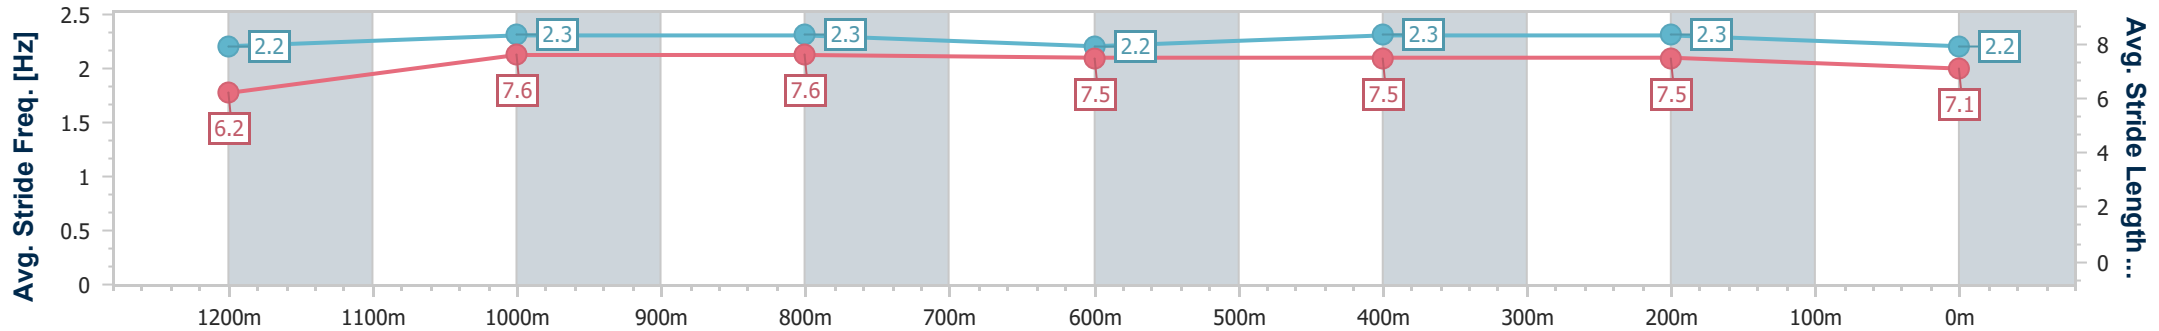

Eagle Farm QLD Professional

Race 6: LADBROKES ODDS SURGE Maiden Plate - 1400m

28 June 2023 - 15:29

Track Rating: Good 4, Weather: Fine, Rail Position: +8m Entire Course

BRISBANE RACING CLUB

Section	Overall	1200m	1000m	800m	600m	400m	200m
Section Times	1:25.53 [10] (0:14.52)	1:11.01 [11] (0:11.27)	0:59.74 [11] (0:11.71)	0:48.03 [10] (0:12.07)	0:35.96 [12] (0:11.81)	0:24.15 [13] (0:11.61)	0:12.54 [11] (0:12.54)
Average Speed [km/h]	49.7	63.9	61.6	60.3	61.1	62.0	57.4
Top Speed [km/h]	63.6	65.4	62.8	61.1	62.9	63.0	60.6
Avg. Dist. to Rail [m]	1.3	0.2	0.8	2.3	0.6	1.2	3.0
Avg. Stride Freq. [Hz]	2.2	2.3	2.3	2.2	2.3	2.3	2.2
Avg. Stride Length [m]	6.2	7.6	7.6	7.5	7.5	7.5	7.1

- [] Ranking at each section and finish
- .-.- No data available at this section
- NA No data available

Horse/Jockey Name	Puccini Dream
Final Rank	11
Fastest Section Time (Section)	0:11.42 (1200m)
Top Speed [km/h] (Section)	65.1 (1200m)
Race State	Finished