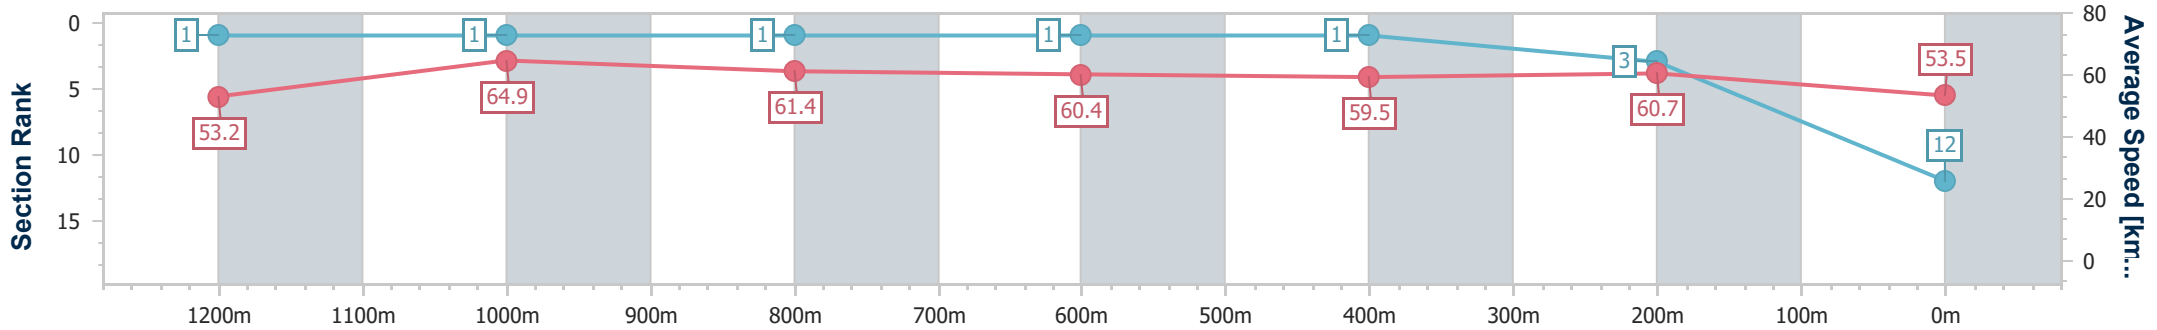

Eagle Farm QLD Professional

Race 6: LADBROKES ODDS SURGE Maiden Plate - 1400m

28 June 2023 - 15:29

Track Rating: Good 4, Weather: Fine, Rail Position: +8m Entire Course

BRISBANE RACING CLUB

Section	Overall	1200m	1000m	800m	600m	400m	200m
Section Times	1:25.96 [12] (0:13.57)	1:12.39 [1] (0:11.12)	1:01.27 [1] (0:11.84)	0:49.43 [1] (0:11.99)	0:37.44 [1] (0:12.13)	0:25.31 [1] (0:11.85)	0:13.46 [3] (0:13.46)
Average Speed [km/h]	53.2	64.9	61.4	60.4	59.5	60.7	53.5
Top Speed [km/h]	66.0	66.1	62.1	61.3	60.7	62.1	58.6
Avg. Dist. to Rail [m]	1.3	1.7	2.1	1.5	0.4	1.3	2.1
Avg. Stride Freq. [Hz]	2.4	2.4	2.3	2.3	2.3	2.4	2.3
Avg. Stride Length [m]	6.2	7.6	7.5	7.4	7.3	7.1	6.6

- [] Ranking at each section and finish
- .-.- No data available at this section
- NA No data available

Horse/Jockey Name	Careful Missile
Final Rank	13
Fastest Section Time (Section)	0:11.19 (1200m)
Top Speed [km/h] (Section)	66.3 (Overall)
Race State	Finished