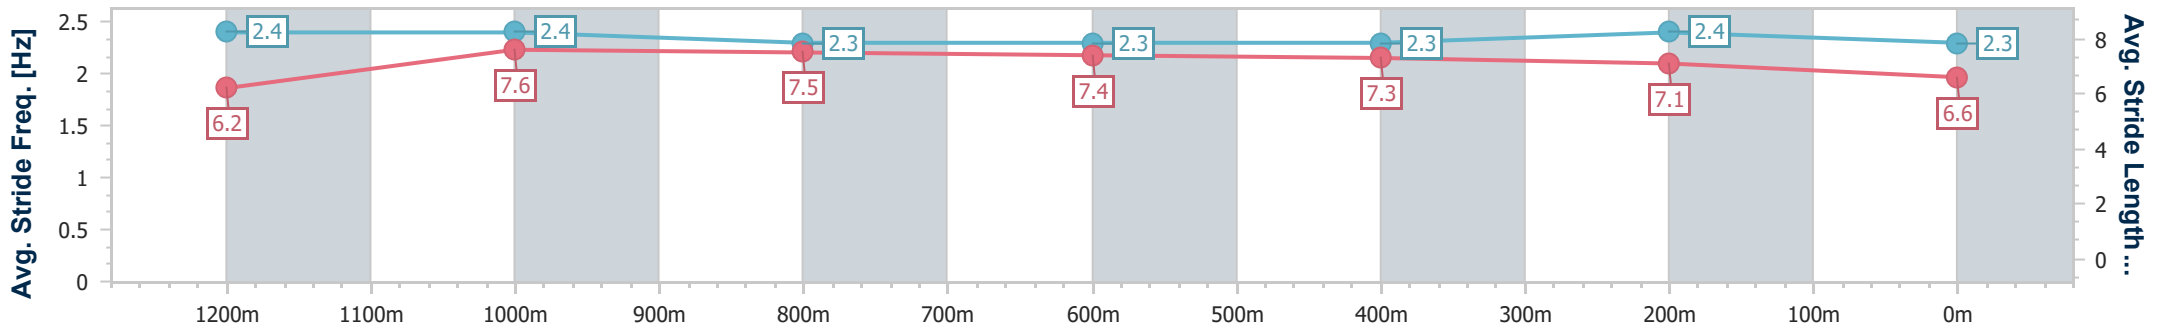

Eagle Farm QLD Professional

Race 6: LADBROKES ODDS SURGE Maiden Plate - 1400m

28 June 2023 - 15:29

Track Rating: Good 4, Weather: Fine, Rail Position: +8m Entire Course

BRISBANE RACING CLUB

Section	Overall	1200m	1000m	800m	600m	400m	200m
Section Times	1:25.96 [12] (0:13.57)	1:12.39 [1] (0:11.12)	1:01.27 [1] (0:11.84)	0:49.43 [1] (0:11.99)	0:37.44 [1] (0:12.13)	0:25.31 [1] (0:11.85)	0:13.46 [3] (0:13.46)
Average Speed [km/h]	53.2	64.9	61.4	60.4	59.5	60.7	53.5
Top Speed [km/h]	66.0	66.1	62.1	61.3	60.7	62.1	58.6
Avg. Dist. to Rail [m]	1.3	1.7	2.1	1.5	0.4	1.3	2.1
Avg. Stride Freq. [Hz]	2.4	2.4	2.3	2.3	2.3	2.4	2.3
Avg. Stride Length [m]	6.2	7.6	7.5	7.4	7.3	7.1	6.6

- [] Ranking at each section and finish
- .-.- No data available at this section
- NA No data available

Horse/Jockey Name	Careful Missile
Final Rank	13
Fastest Section Time (Section)	0:11.19 (1200m)
Top Speed [km/h] (Section)	66.3 (Overall)
Race State	Finished