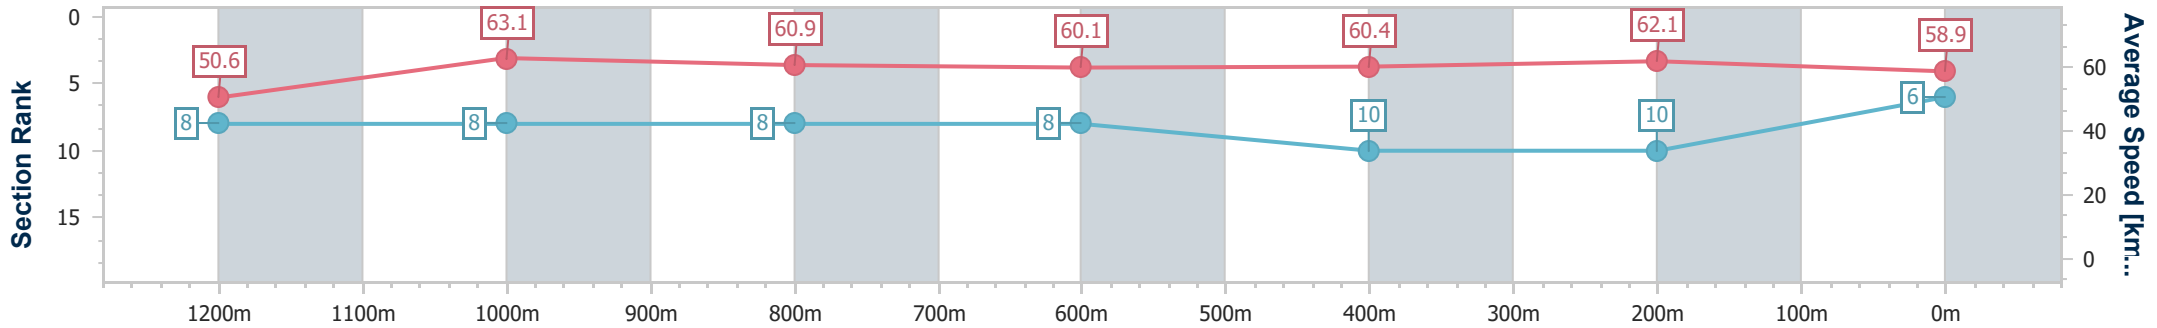

Eagle Farm QLD Professional

Race 6: LADBROKES ODDS SURGE Maiden Plate - 1400m

28 June 2023 - 15:29

Track Rating: Good 4, Weather: Fine, Rail Position: +8m Entire Course

BRISBANE RACING CLUB

Section	Overall	1200m	1000m	800m	600m	400m	200m
Section Times	1:25.07 [6] (0:14.23)	1:10.84 [8] (0:11.38)	0:59.46 [8] (0:11.82)	0:47.64 [8] (0:11.99)	0:35.65 [8] (0:11.82)	0:23.83 [10] (0:11.60)	0:12.23 [10] (0:12.23)
Average Speed [km/h]	50.6	63.1	60.9	60.1	60.4	62.1	58.9
Top Speed [km/h]	64.9	65.1	61.7	60.8	61.1	62.7	61.2
Avg. Dist. to Rail [m]	0.4	0.1	0.3	0.3	1.8	1.0	0.8
Avg. Stride Freq. [Hz]	2.2	2.2	2.2	2.2	2.2	2.3	2.3
Avg. Stride Length [m]	6.4	7.9	7.7	7.6	7.6	7.5	7.2