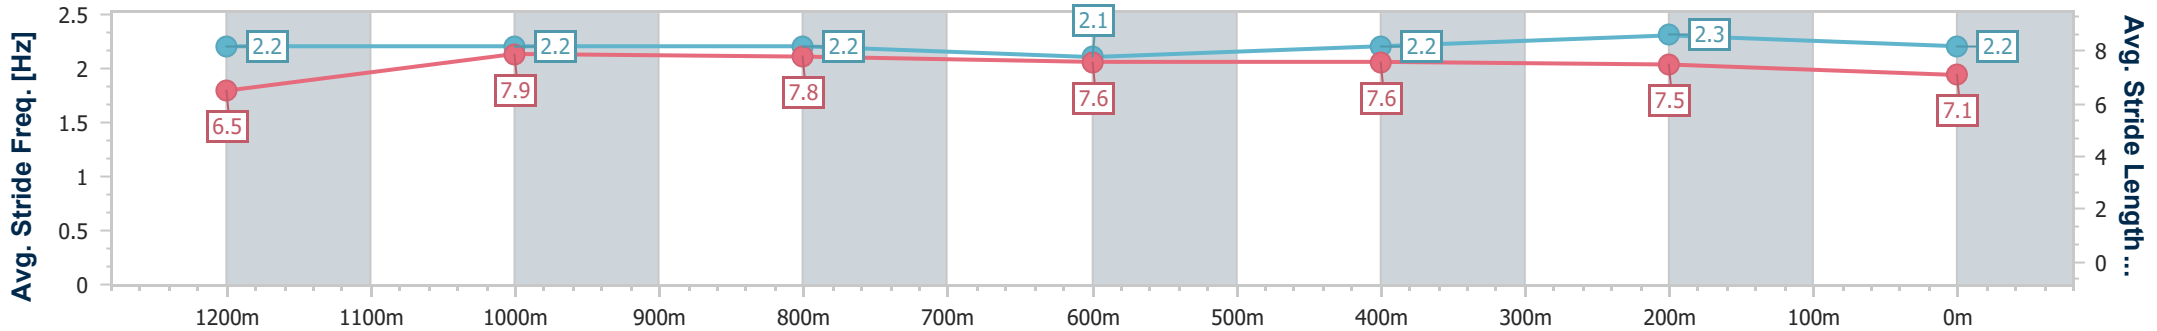

Eagle Farm QLD Professional

Race 6: LADBROKES ODDS SURGE Maiden Plate - 1400m

28 June 2023 - 15:29

Track Rating: Good 4, Weather: Fine, Rail Position: +8m Entire Course

BRISBANE RACING CLUB

Section	Overall	1200m	1000m	800m	600m	400m	200m
Section Times	1:25.14 [9] (0:13.83)	1:11.31 [4] (0:11.11)	1:00.20 [3] (0:11.81)	0:48.39 [3] (0:12.02)	0:36.37 [3] (0:12.06)	0:24.31 [2] (0:11.76)	0:12.55 [5] (0:12.55)
Average Speed [km/h]	52.1	64.9	61.3	60.2	59.7	61.2	57.4
Top Speed [km/h]	66.4	66.2	63.1	61.3	61.5	61.8	59.9
Avg. Dist. to Rail [m]	1.3	1.3	1.3	0.8	0.3	2.3	2.6
Avg. Stride Freq. [Hz]	2.2	2.2	2.2	2.1	2.2	2.3	2.2
Avg. Stride Length [m]	6.5	7.9	7.8	7.6	7.6	7.5	7.1