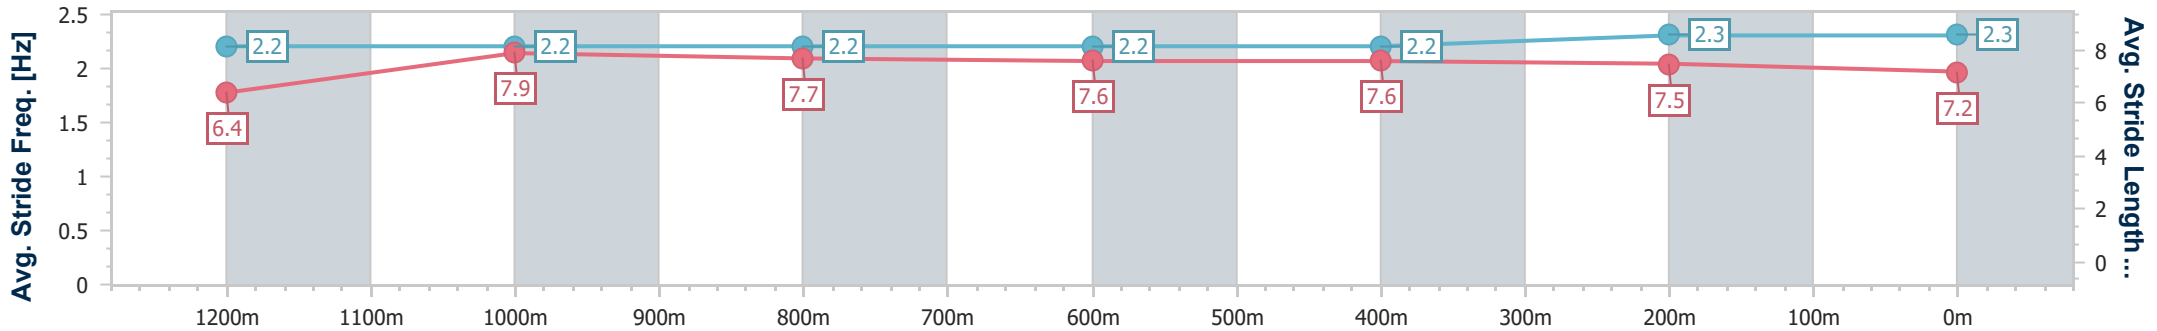

Eagle Farm QLD Professional

Race 6: LADBROKES ODDS SURGE Maiden Plate - 1400m

28 June 2023 - 15:29

Track Rating: Good 4, Weather: Fine, Rail Position: +8m Entire Course

BRISBANE RACING CLUB

Section	Overall	1200m	1000m	800m	600m	400m	200m
Section Times	1:25.07 [6] (0:14.23)	1:10.84 [8] (0:11.38)	0:59.46 [8] (0:11.82)	0:47.64 [8] (0:11.99)	0:35.65 [8] (0:11.82)	0:23.83 [10] (0:11.60)	0:12.23 [10] (0:12.23)
Average Speed [km/h]	50.6	63.1	60.9	60.1	60.4	62.1	58.9
Top Speed [km/h]	64.9	65.1	61.7	60.8	61.1	62.7	61.2
Avg. Dist. to Rail [m]	0.4	0.1	0.3	0.3	1.8	1.0	0.8
Avg. Stride Freq. [Hz]	2.2	2.2	2.2	2.2	2.2	2.3	2.3
Avg. Stride Length [m]	6.4	7.9	7.7	7.6	7.6	7.5	7.2

- [] Ranking at each section and finish
- .-.- No data available at this section
- NA No data available

Horse/Jockey Name	Kind Wish
Final Rank	7
Fastest Section Time (Section)	0:11.34 (1200m)
Top Speed [km/h] (Section)	64.9 (Overall)
Race State	Finished