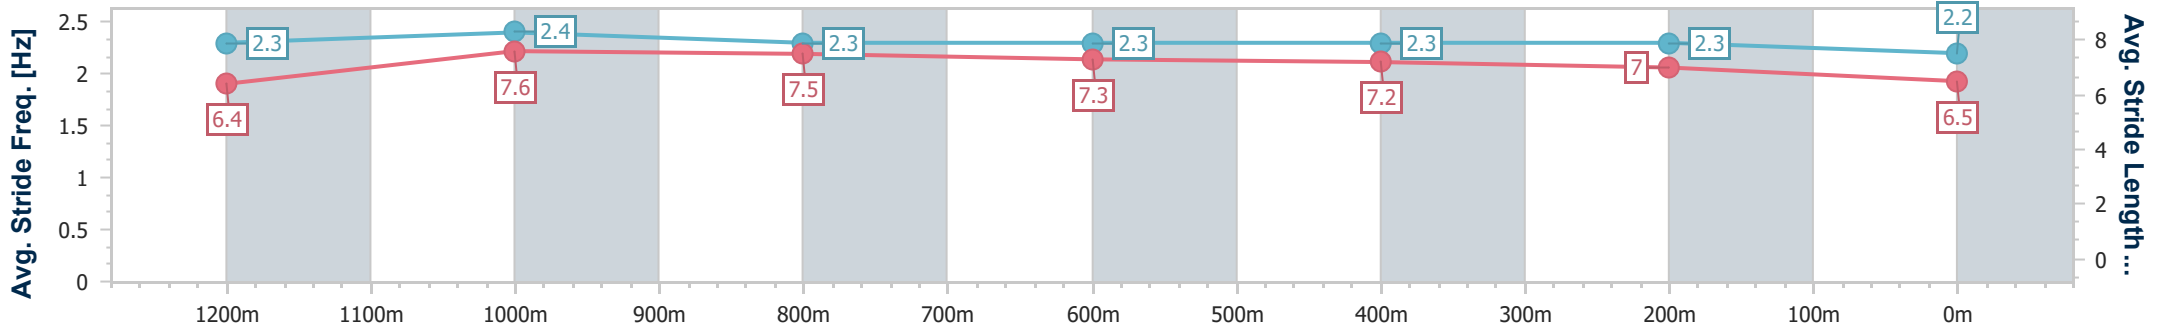

- [] Ranking at each section and finish
- .-.- No data available at this section
- NA No data available

Horse/Jockey Name	Careful Missile
Final Rank	13
Fastest Section Time (Section)	0:11.19 (1200m)
Top Speed [km/h] (Section)	66.3 (Overall)
Race State	Finished

Eagle Farm QLD Professional

Race 6: LADBROKES ODDS SURGE Maiden Plate - 1400m

28 June 2023 - 15:29

Track Rating: Good 4, Weather: Fine, Rail Position: +8m Entire Course

BRISBANE RACING CLUB

Section	Overall	1200m	1000m	800m	600m	400m	200m
Section Times	1:27.18 [13] (0:13.70)	1:13.48 [2] (0:11.19)	1:02.29 [2] (0:11.78)	0:50.51 [2] (0:12.04)	0:38.47 [2] (0:12.20)	0:26.27 [4] (0:12.21)	0:14.06 [12] (0:14.06)
Average Speed [km/h]	52.7	64.5	61.7	60.4	59.3	58.9	51.2
Top Speed [km/h]	66.3	66.3	62.5	61.9	60.4	60.7	56.7
Avg. Dist. to Rail [m]	4.7	2.6	2.4	1.9	0.9	2.3	2.2
Avg. Stride Freq. [Hz]	2.3	2.4	2.3	2.3	2.3	2.3	2.2
Avg. Stride Length [m]	6.4	7.6	7.5	7.3	7.2	7.0	6.5

- [] Ranking at each section and finish
- .-.- No data available at this section
- NA No data available