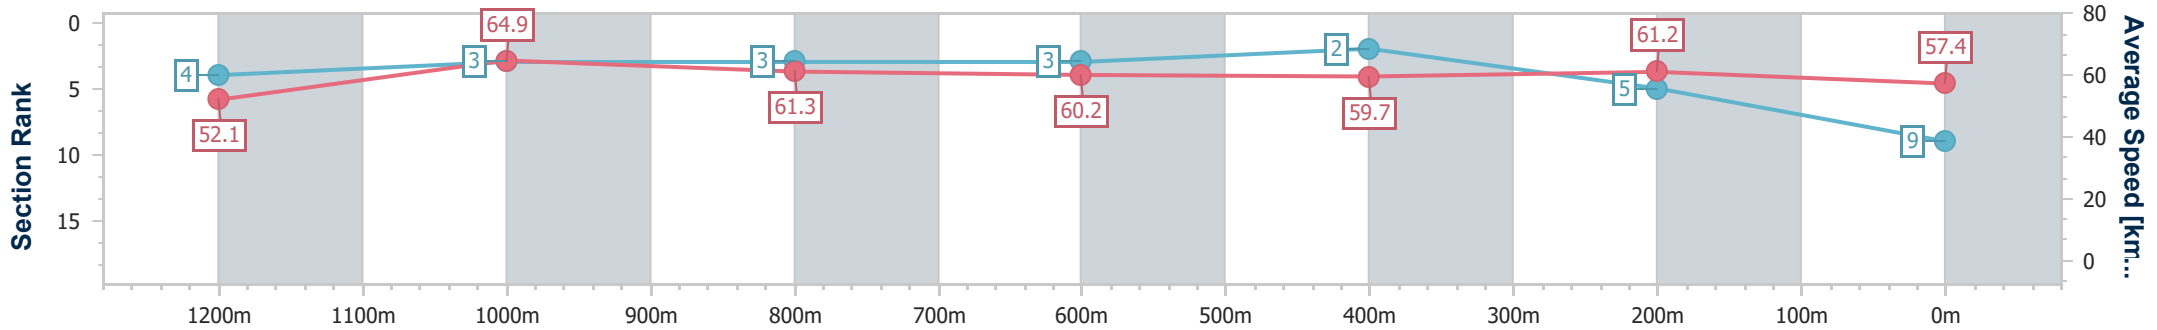

Eagle Farm QLD Professional

Race 6: LADBROKES ODDS SURGE Maiden Plate - 1400m

28 June 2023 - 15:29

Track Rating: Good 4, Weather: Fine, Rail Position: +8m Entire Course

BRISBANE RACING CLUB

Section	Overall	1200m	1000m	800m	600m	400m	200m
Section Times	1:25.14 [9] (0:13.83)	1:11.31 [4] (0:11.11)	1:00.20 [3] (0:11.81)	0:48.39 [3] (0:12.02)	0:36.37 [3] (0:12.06)	0:24.31 [2] (0:11.76)	0:12.55 [5] (0:12.55)
Average Speed [km/h]	52.1	64.9	61.3	60.2	59.7	61.2	57.4
Top Speed [km/h]	66.4	66.2	63.1	61.3	61.5	61.8	59.9
Avg. Dist. to Rail [m]	1.3	1.3	1.3	0.8	0.3	2.3	2.6
Avg. Stride Freq. [Hz]	2.2	2.2	2.2	2.1	2.2	2.3	2.2
Avg. Stride Length [m]	6.5	7.9	7.8	7.6	7.6	7.5	7.1