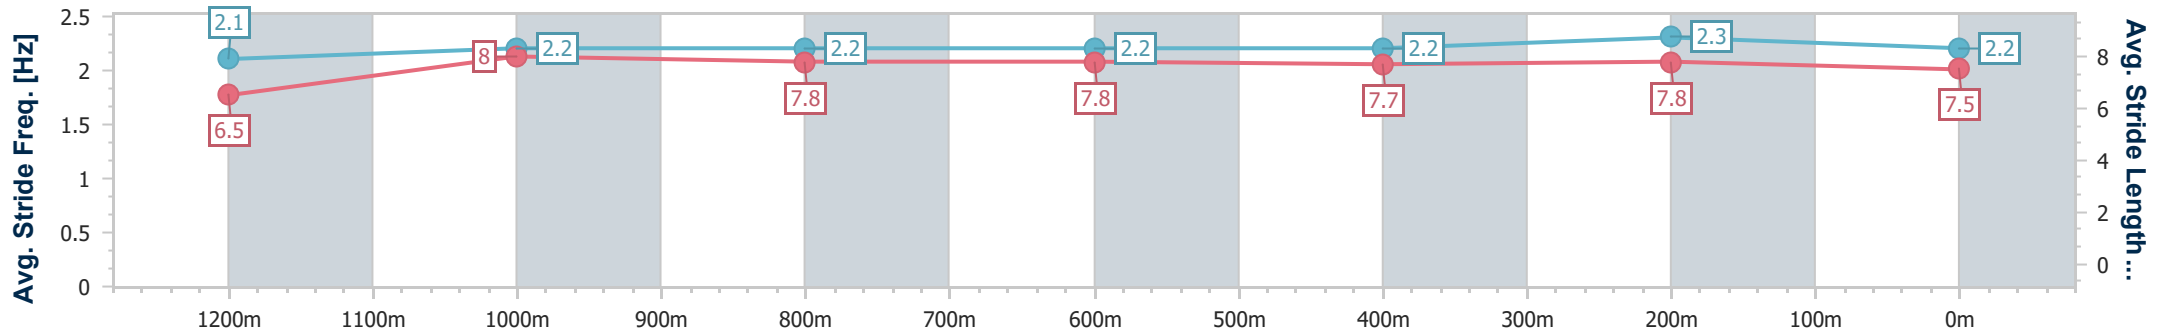

Eagle Farm QLD Professional

Race 6: LADBROKES ODDS SURGE Maiden Plate - 1400m

28 June 2023 - 15:29

Track Rating: Good 4, Weather: Fine, Rail Position: +8m Entire Course

BRISBANE RACING CLUB

Section	Overall	1200m	1000m	800m	600m	400m	200m
Section Times	1:24.54 [1] (0:14.80)	1:09.74 [13] (0:11.35)	0:58.39 [12] (0:11.60)	0:46.79 [12] (0:11.72)	0:35.07 [10] (0:11.65)	0:23.42 [8] (0:11.27)	0:12.15 [2] (0:12.15)
Average Speed [km/h]	48.8	63.7	63.2	62.3	62.4	63.9	59.3
Top Speed [km/h]	62.7	64.9	64.0	63.0	63.8	64.6	62.7
Avg. Dist. to Rail [m]	6.7	3.4	3.8	3.2	2.3	6.1	6.9
Avg. Stride Freq. [Hz]	2.1	2.2	2.2	2.2	2.2	2.3	2.2
Avg. Stride Length [m]	6.5	8.0	7.8	7.8	7.7	7.8	7.5