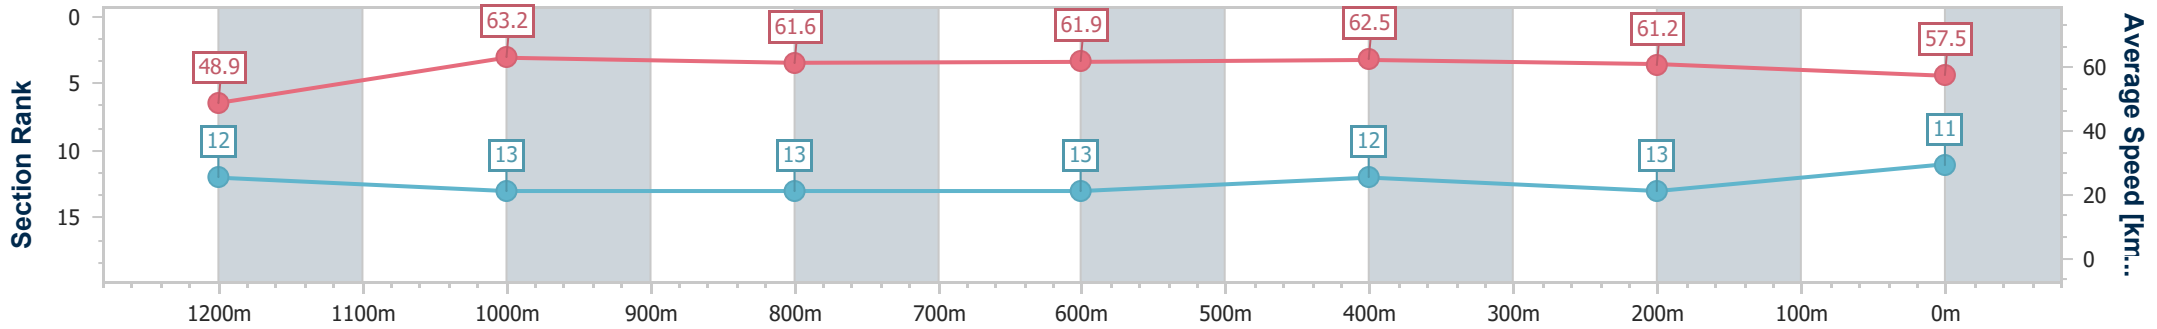

- [] Ranking at each section and finish
- .-.- No data available at this section
- NA No data available

Horse/Jockey Name	Puccini Dream
Final Rank	11
Fastest Section Time (Section)	0:11.42 (1200m)
Top Speed [km/h] (Section)	65.1 (1200m)
Race State	Finished

Eagle Farm QLD Professional

Race 6: LADBROKES ODDS SURGE Maiden Plate - 1400m

28 June 2023 - 15:29

Track Rating: Good 4, Weather: Fine, Rail Position: +8m Entire Course

BRISBANE RACING CLUB

Section	Overall	1200m	1000m	800m	600m	400m	200m
Section Times	1:25.67 [11] (0:14.76)	1:10.91 [12] (0:11.42)	0:59.49 [13] (0:11.77)	0:47.72 [13] (0:11.73)	0:35.99 [13] (0:11.70)	0:24.29 [12] (0:11.75)	0:12.54 [13] (0:12.54)
Average Speed [km/h]	48.9	63.2	61.6	61.9	62.5	61.2	57.5
Top Speed [km/h]	61.8	65.1	63.2	62.8	63.6	62.5	59.6
Avg. Dist. to Rail [m]	2.8	1.6	1.4	1.7	3.4	7.0	8.6
Avg. Stride Freq. [Hz]	2.2	2.4	2.3	2.3	2.4	2.3	2.3
Avg. Stride Length [m]	6.0	7.4	7.3	7.5	7.3	7.3	7.0