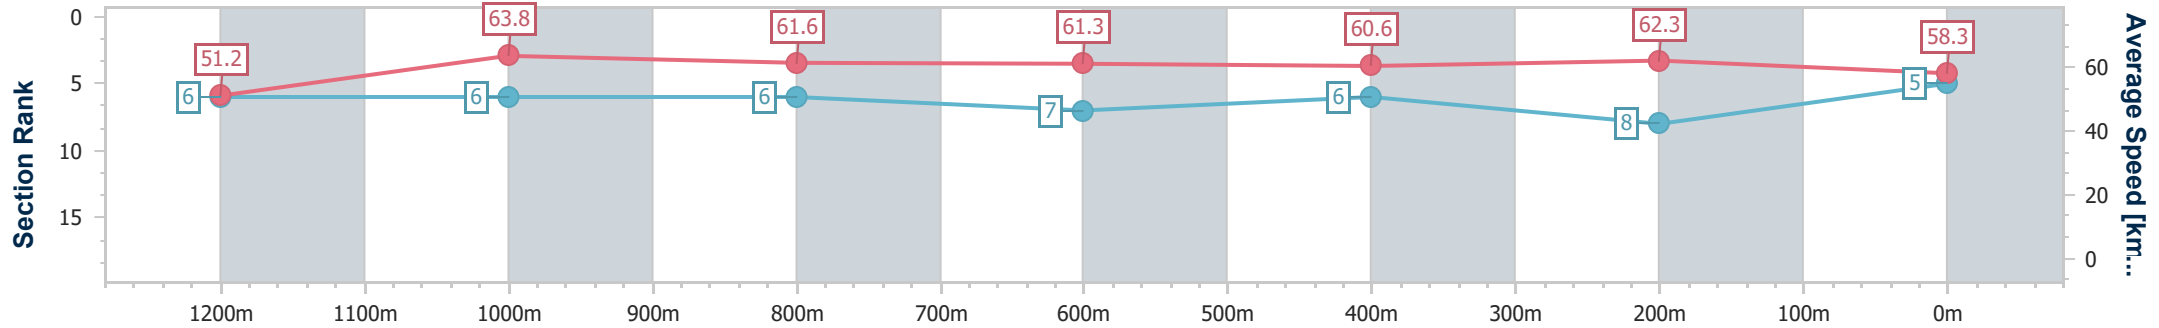

Eagle Farm QLD Professional

Race 6: LADBROKES ODDS SURGE Maiden Plate - 1400m

28 June 2023 - 15:29

Track Rating: Good 4, Weather: Fine, Rail Position: +8m Entire Course

BRISBANE RACING CLUB

Section	Overall	1200m	1000m	800m	600m	400m	200m
Section Times	1:24.99 [5] (0:14.11)	1:10.88 [6] (0:11.32)	0:59.56 [6] (0:11.86)	0:47.70 [6] (0:11.84)	0:35.86 [7] (0:11.97)	0:23.89 [6] (0:11.55)	0:12.34 [8] (0:12.34)
Average Speed [km/h]	51.2	63.8	61.6	61.3	60.6	62.3	58.3
Top Speed [km/h]	65.4	64.7	63.2	62.0	62.2	63.2	62.3
Avg. Dist. to Rail [m]	6.9	3.4	3.0	2.0	1.4	5.1	7.5
Avg. Stride Freq. [Hz]	2.3	2.2	2.2	2.2	2.2	2.3	2.3
Avg. Stride Length [m]	6.2	7.8	7.6	7.8	7.6	7.5	7.0