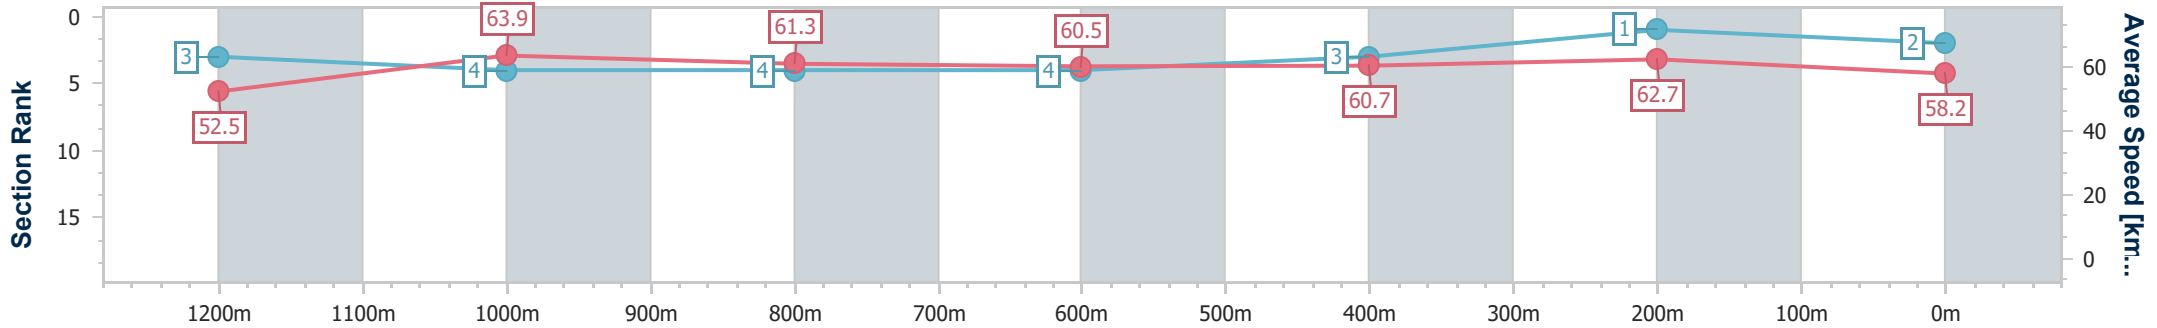

Eagle Farm QLD Professional

Race 6: LADBROKES ODDS SURGE Maiden Plate - 1400m

28 June 2023 - 15:29

Track Rating: Good 4, Weather: Fine, Rail Position: +8m Entire Course

BRISBANE RACING CLUB

Section	Overall	1200m	1000m	800m	600m	400m	200m
Section Times	1:24.75 [2] (0:13.75)	1:11.00 [3] (0:11.30)	0:59.70 [4] (0:11.83)	0:47.87 [4] (0:12.04)	0:35.83 [4] (0:11.96)	0:23.87 [3] (0:11.49)	0:12.38 [1] (0:12.38)
Average Speed [km/h]	52.5	63.9	61.3	60.5	60.7	62.7	58.2
Top Speed [km/h]	65.1	65.0	62.6	61.9	62.8	63.6	61.5
Avg. Dist. to Rail [m]	2.1	2.1	2.1	2.7	1.9	3.5	6.1
Avg. Stride Freq. [Hz]	2.3	2.3	2.2	2.2	2.2	2.3	2.3
Avg. Stride Length [m]	6.4	7.7	7.6	7.5	7.5	7.5	7.1