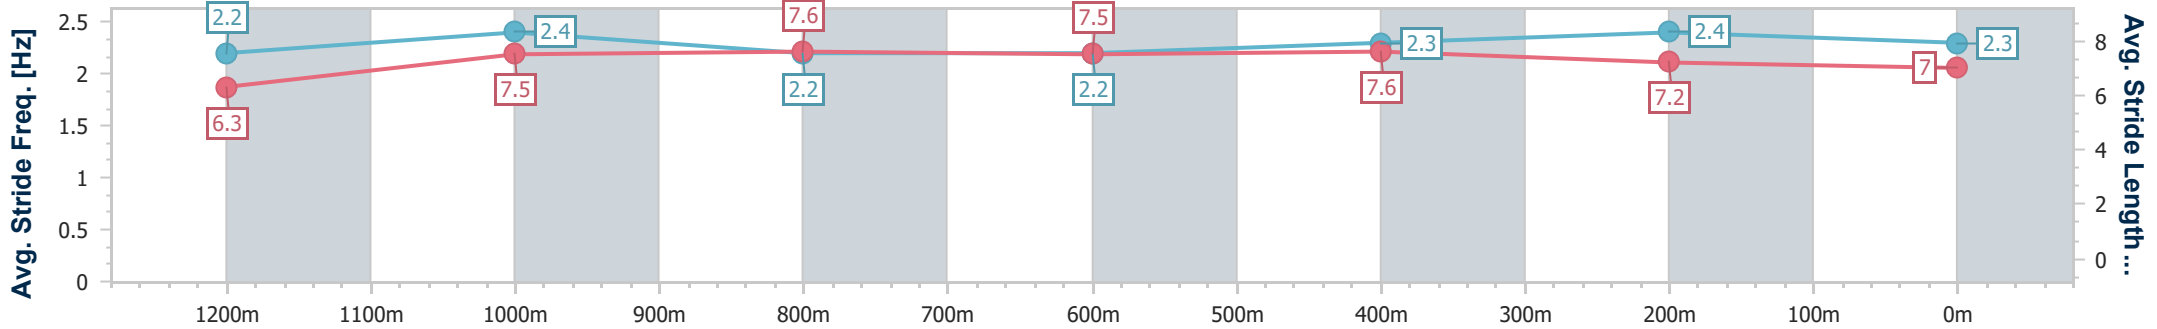

Eagle Farm QLD Professional

Race 6: LADBROKES ODDS SURGE Maiden Plate - 1400m

28 June 2023 - 15:29

Track Rating: Good 4, Weather: Fine, Rail Position: +8m Entire Course

BRISBANE RACING CLUB

Section	Overall	1200m	1000m	800m	600m	400m	200m
Section Times	1:24.85 [3] (0:14.50)	1:10.35 [10] (0:11.28)	0:59.07 [10] (0:11.85)	0:47.22 [11] (0:11.89)	0:35.33 [11] (0:11.71)	0:23.62 [9] (0:11.30)	0:12.32 [4] (0:12.32)
Average Speed [km/h]	49.8	64.0	61.4	61.2	62.6	63.6	58.5
Top Speed [km/h]	65.3	65.8	62.8	62.1	64.6	65.8	61.2
Avg. Dist. to Rail [m]	3.9	2.5	2.4	2.0	3.8	8.3	9.4
Avg. Stride Freq. [Hz]	2.2	2.4	2.2	2.2	2.3	2.4	2.3
Avg. Stride Length [m]	6.3	7.5	7.6	7.5	7.6	7.2	7.0