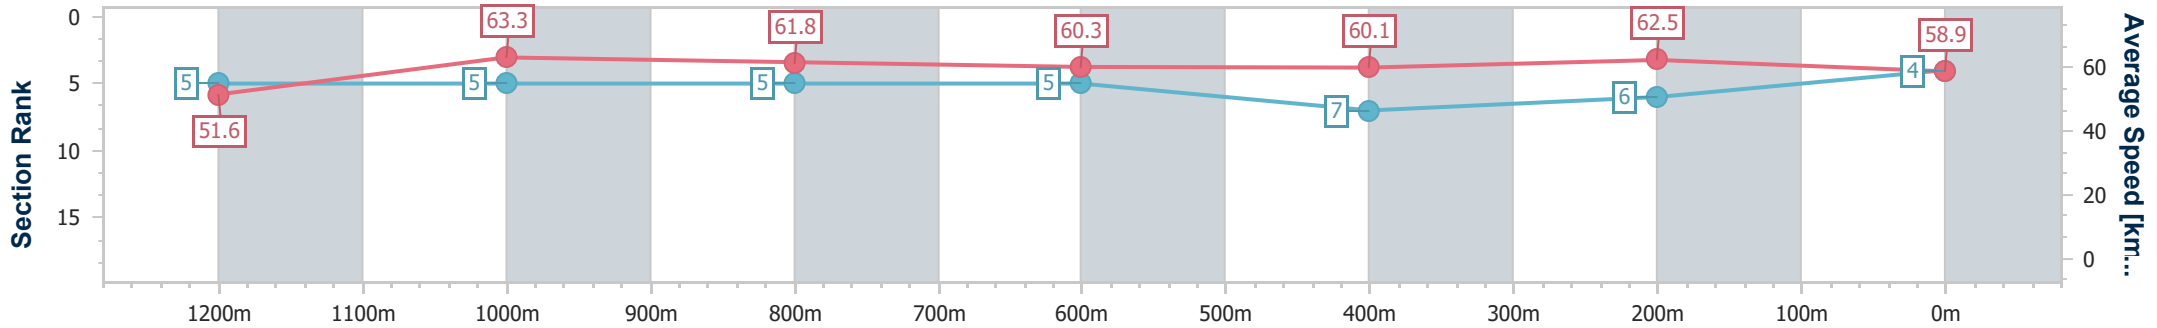

Eagle Farm QLD Professional

Race 6: LADBROKES ODDS SURGE Maiden Plate - 1400m

28 June 2023 - 15:29

Track Rating: Good 4, Weather: Fine, Rail Position: +8m Entire Course

BRISBANE RACING CLUB

Section	Overall	1200m	1000m	800m	600m	400m	200m
Section Times	1:24.87 [4] (0:14.01)	1:10.86 [5] (0:11.40)	0:59.46 [5] (0:11.72)	0:47.74 [5] (0:11.96)	0:35.78 [5] (0:12.02)	0:23.76 [7] (0:11.51)	0:12.25 [6] (0:12.25)
Average Speed [km/h]	51.6	63.3	61.8	60.3	60.1	62.5	58.9
Top Speed [km/h]	65.4	64.6	63.0	61.4	61.5	63.7	61.7
Avg. Dist. to Rail [m]	7.2	3.4	1.0	0.6	0.5	3.3	3.8
Avg. Stride Freq. [Hz]	2.3	2.3	2.3	2.2	2.2	2.3	2.2
Avg. Stride Length [m]	6.3	7.5	7.5	7.5	7.6	7.5	7.3