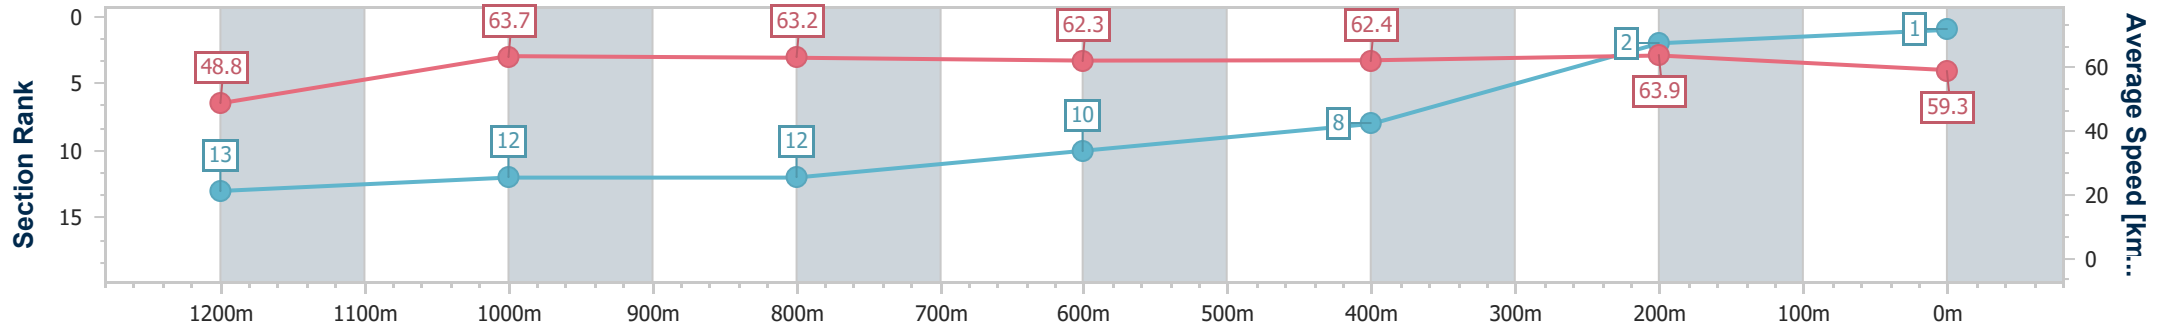

Eagle Farm QLD Professional

Race 6: LADBROKES ODDS SURGE Maiden Plate - 1400m

28 June 2023 - 15:29

Track Rating: Good 4, Weather: Fine, Rail Position: +8m Entire Course

BRISBANE RACING CLUB

Section	Overall	1200m	1000m	800m	600m	400m	200m
Section Times	1:24.54 [1] (0:14.80)	1:09.74 [13] (0:11.35)	0:58.39 [12] (0:11.60)	0:46.79 [12] (0:11.72)	0:35.07 [10] (0:11.65)	0:23.42 [8] (0:11.27)	0:12.15 [2] (0:12.15)
Average Speed [km/h]	48.8	63.7	63.2	62.3	62.4	63.9	59.3
Top Speed [km/h]	62.7	64.9	64.0	63.0	63.8	64.6	62.7
Avg. Dist. to Rail [m]	6.7	3.4	3.8	3.2	2.3	6.1	6.9
Avg. Stride Freq. [Hz]	2.1	2.2	2.2	2.2	2.2	2.3	2.2
Avg. Stride Length [m]	6.5	8.0	7.8	7.8	7.7	7.8	7.5