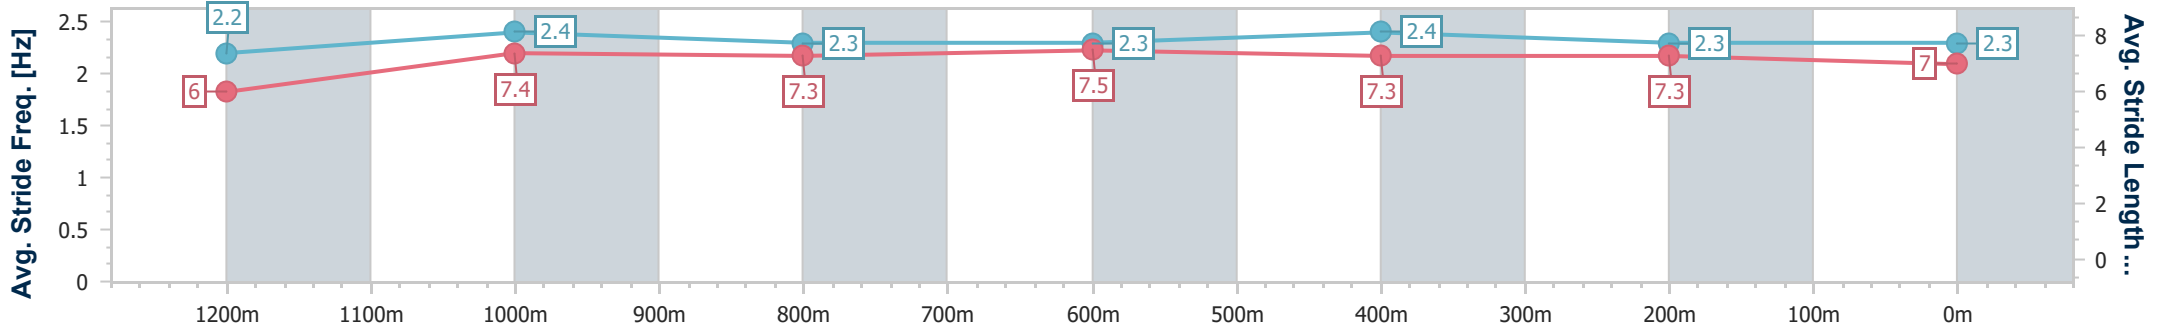

- [] Ranking at each section and finish
- .-.- No data available at this section
- NA No data available

Horse/Jockey Name	Puccini Dream
Final Rank	11
Fastest Section Time (Section)	0:11.42 (1200m)
Top Speed [km/h] (Section)	65.1 (1200m)
Race State	Finished

Eagle Farm QLD Professional

Race 6: LADBROKES ODDS SURGE Maiden Plate - 1400m

28 June 2023 - 15:29

Track Rating: Good 4, Weather: Fine, Rail Position: +8m Entire Course

BRISBANE RACING CLUB

Section	Overall	1200m	1000m	800m	600m	400m	200m
Section Times	1:25.67 [11] (0:14.76)	1:10.91 [12] (0:11.42)	0:59.49 [13] (0:11.77)	0:47.72 [13] (0:11.73)	0:35.99 [13] (0:11.70)	0:24.29 [12] (0:11.75)	0:12.54 [13] (0:12.54)
Average Speed [km/h]	48.9	63.2	61.6	61.9	62.5	61.2	57.5
Top Speed [km/h]	61.8	65.1	63.2	62.8	63.6	62.5	59.6
Avg. Dist. to Rail [m]	2.8	1.6	1.4	1.7	3.4	7.0	8.6
Avg. Stride Freq. [Hz]	2.2	2.4	2.3	2.3	2.4	2.3	2.3
Avg. Stride Length [m]	6.0	7.4	7.3	7.5	7.3	7.3	7.0

- [] Ranking at each section and finish
- .-.- No data available at this section
- NA No data available

Horse/Jockey Name	Milton Road
Final Rank	12
Fastest Section Time (Section)	0:11.12 (1200m)
Top Speed [km/h] (Section)	66.1 (1200m)
Race State	Finished