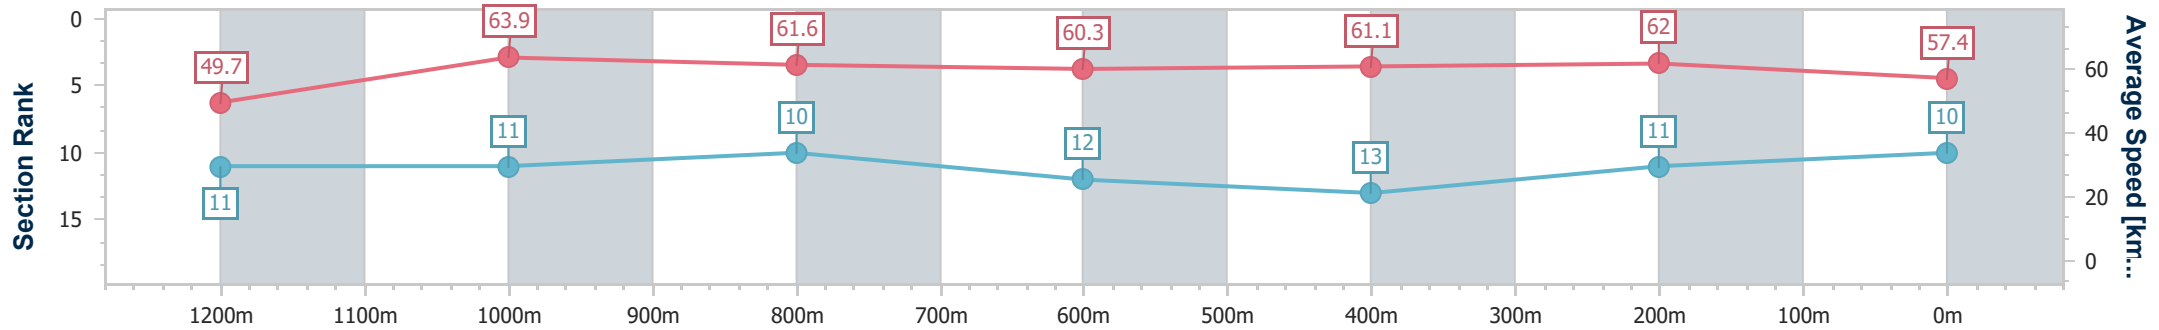

Eagle Farm QLD Professional

Race 6: LADBROKES ODDS SURGE Maiden Plate - 1400m

28 June 2023 - 15:29

Track Rating: Good 4, Weather: Fine, Rail Position: +8m Entire Course

BRISBANE RACING CLUB

Section	Overall	1200m	1000m	800m	600m	400m	200m
Section Times	1:25.53 [10] (0:14.52)	1:11.01 [11] (0:11.27)	0:59.74 [11] (0:11.71)	0:48.03 [10] (0:12.07)	0:35.96 [12] (0:11.81)	0:24.15 [13] (0:11.61)	0:12.54 [11] (0:12.54)
Average Speed [km/h]	49.7	63.9	61.6	60.3	61.1	62.0	57.4
Top Speed [km/h]	63.6	65.4	62.8	61.1	62.9	63.0	60.6
Avg. Dist. to Rail [m]	1.3	0.2	0.8	2.3	0.6	1.2	3.0
Avg. Stride Freq. [Hz]	2.2	2.3	2.3	2.2	2.3	2.3	2.2
Avg. Stride Length [m]	6.2	7.6	7.6	7.5	7.5	7.5	7.1

- [] Ranking at each section and finish
- .-.- No data available at this section
- NA No data available

Horse/Jockey Name	Puccini Dream
Final Rank	11
Fastest Section Time (Section)	0:11.42 (1200m)
Top Speed [km/h] (Section)	65.1 (1200m)
Race State	Finished