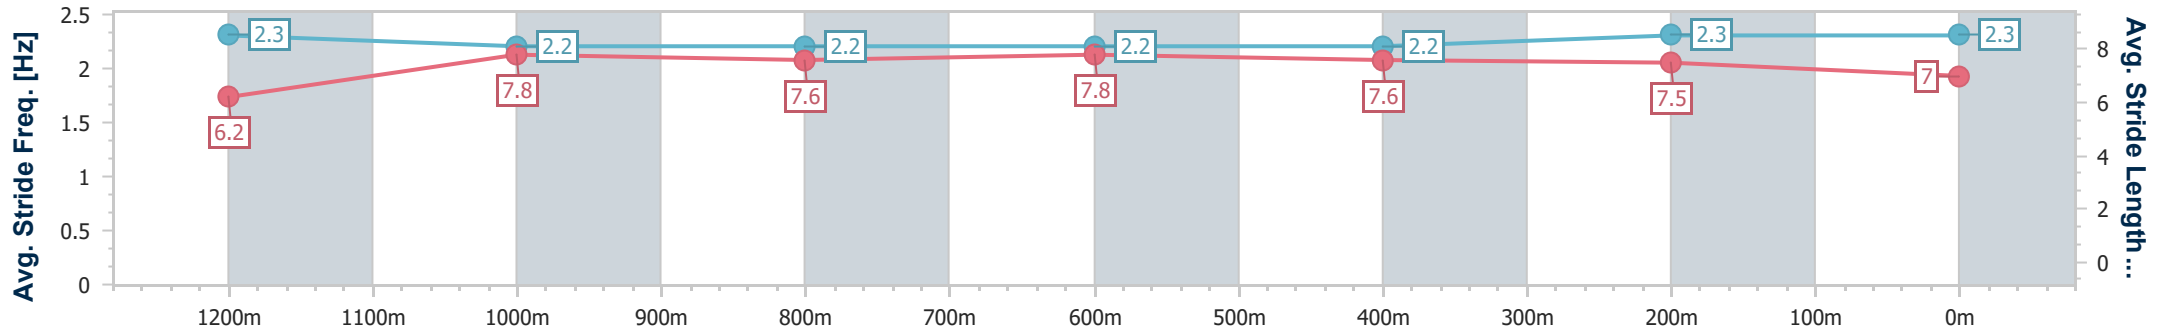

Eagle Farm QLD Professional

Race 6: LADBROKES ODDS SURGE Maiden Plate - 1400m

28 June 2023 - 15:29

Track Rating: Good 4, Weather: Fine, Rail Position: +8m Entire Course

BRISBANE RACING CLUB

Section	Overall	1200m	1000m	800m	600m	400m	200m
Section Times	1:24.99 [5] (0:14.11)	1:10.88 [6] (0:11.32)	0:59.56 [6] (0:11.86)	0:47.70 [6] (0:11.84)	0:35.86 [7] (0:11.97)	0:23.89 [6] (0:11.55)	0:12.34 [8] (0:12.34)
Average Speed [km/h]	51.2	63.8	61.6	61.3	60.6	62.3	58.3
Top Speed [km/h]	65.4	64.7	63.2	62.0	62.2	63.2	62.3
Avg. Dist. to Rail [m]	6.9	3.4	3.0	2.0	1.4	5.1	7.5
Avg. Stride Freq. [Hz]	2.3	2.2	2.2	2.2	2.2	2.3	2.3
Avg. Stride Length [m]	6.2	7.8	7.6	7.8	7.6	7.5	7.0