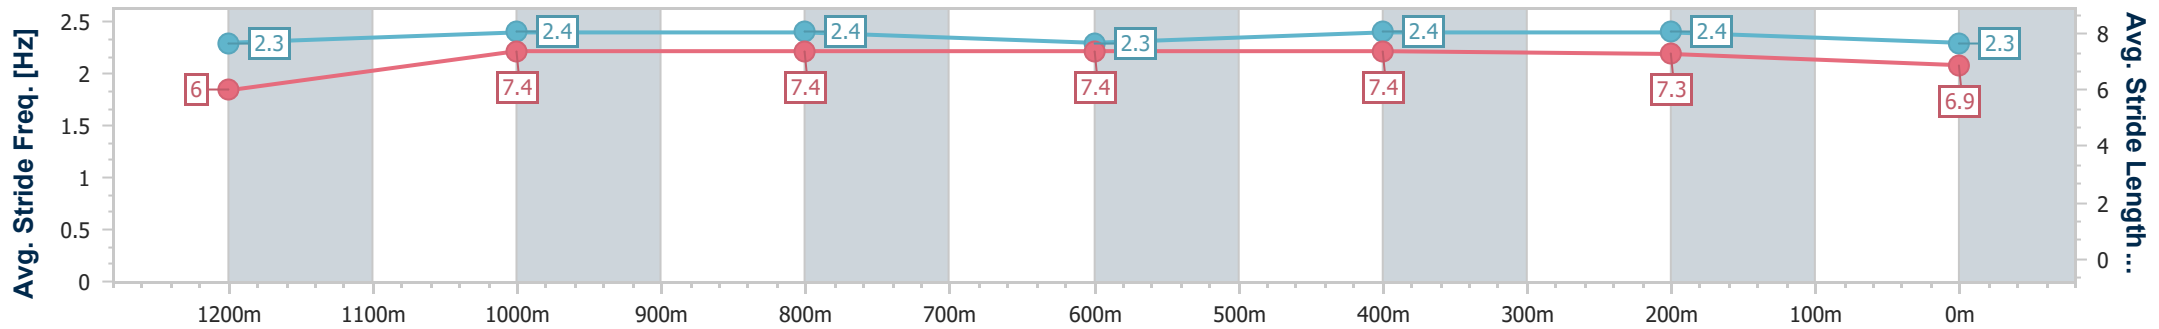

Eagle Farm QLD Professional

Race 6: LADBROKES ODDS SURGE Maiden Plate - 1400m

28 June 2023 - 15:29

Track Rating: Good 4, Weather: Fine, Rail Position: +8m Entire Course

BRISBANE RACING CLUB

Section	Overall	1200m	1000m	800m	600m	400m	200m
Section Times	1:25.13 [8] (0:14.41)	1:10.72 [9] (0:11.28)	0:59.44 [9] (0:11.63)	0:47.81 [7] (0:11.81)	0:36.00 [6] (0:11.88)	0:24.12 [5] (0:11.61)	0:12.51 [7] (0:12.51)
Average Speed [km/h]	50.1	64.1	63.1	62.4	62.1	62.0	57.6
Top Speed [km/h]	65.1	66.0	64.3	63.7	63.7	62.8	60.7
Avg. Dist. to Rail [m]	5.7	3.2	4.3	5.2	4.8	6.2	8.0
Avg. Stride Freq. [Hz]	2.3	2.4	2.4	2.3	2.4	2.4	2.3
Avg. Stride Length [m]	6.0	7.4	7.4	7.4	7.4	7.3	6.9