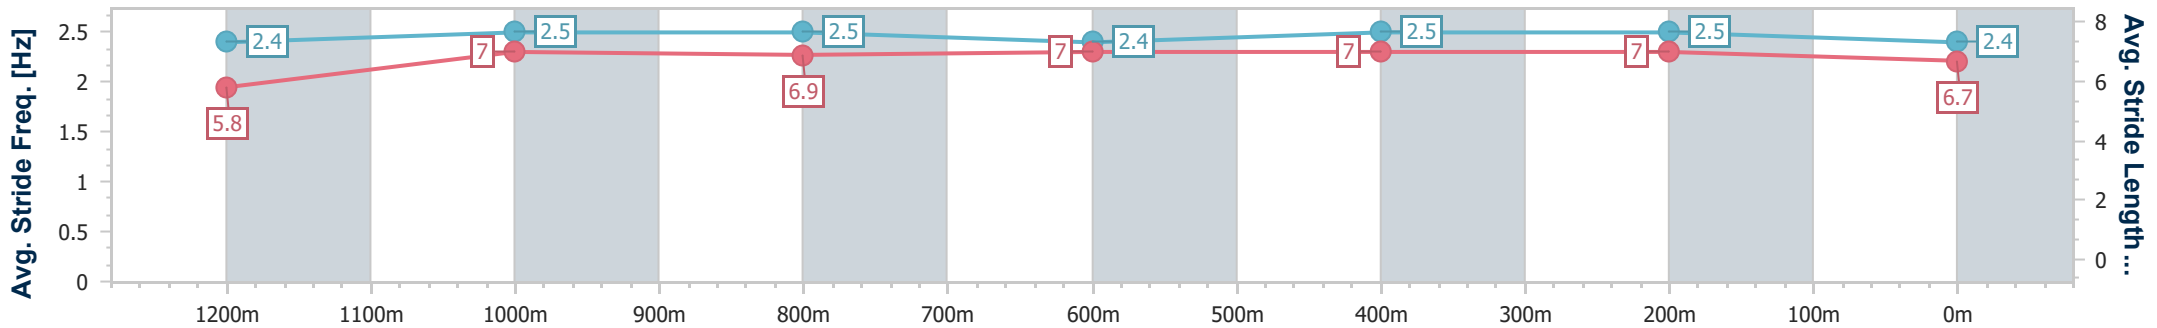

Eagle Farm QLD Professional

Race 6: LADBROKES ODDS SURGE Maiden Plate - 1400m

28 June 2023 - 15:29

Track Rating: Good 4, Weather: Fine, Rail Position: +8m Entire Course

BRISBANE RACING CLUB

Section	Overall	1200m	1000m	800m	600m	400m	200m
Section Times	1:25.07 [7] (0:14.20)	1:10.87 [7] (0:11.34)	0:59.53 [7] (0:11.91)	0:47.62 [9] (0:11.98)	0:35.64 [9] (0:11.89)	0:23.75 [11] (0:11.44)	0:12.31 [9] (0:12.31)
Average Speed [km/h]	50.8	63.7	61.7	61.2	61.5	62.9	58.5
Top Speed [km/h]	64.9	64.8	63.9	62.9	63.2	64.0	61.6
Avg. Dist. to Rail [m]	4.2	2.5	4.5	3.9	3.1	7.0	9.8
Avg. Stride Freq. [Hz]	2.4	2.5	2.5	2.4	2.5	2.5	2.4
Avg. Stride Length [m]	5.8	7.0	6.9	7.0	7.0	7.0	6.7

- [] Ranking at each section and finish
- .-.- No data available at this section
- NA No data available

Horse/Jockey Name	Happisburgh
Final Rank	8
Fastest Section Time (Section)	0:11.28 (1200m)
Top Speed [km/h] (Section)	66.0 (1200m)
Race State	Finished