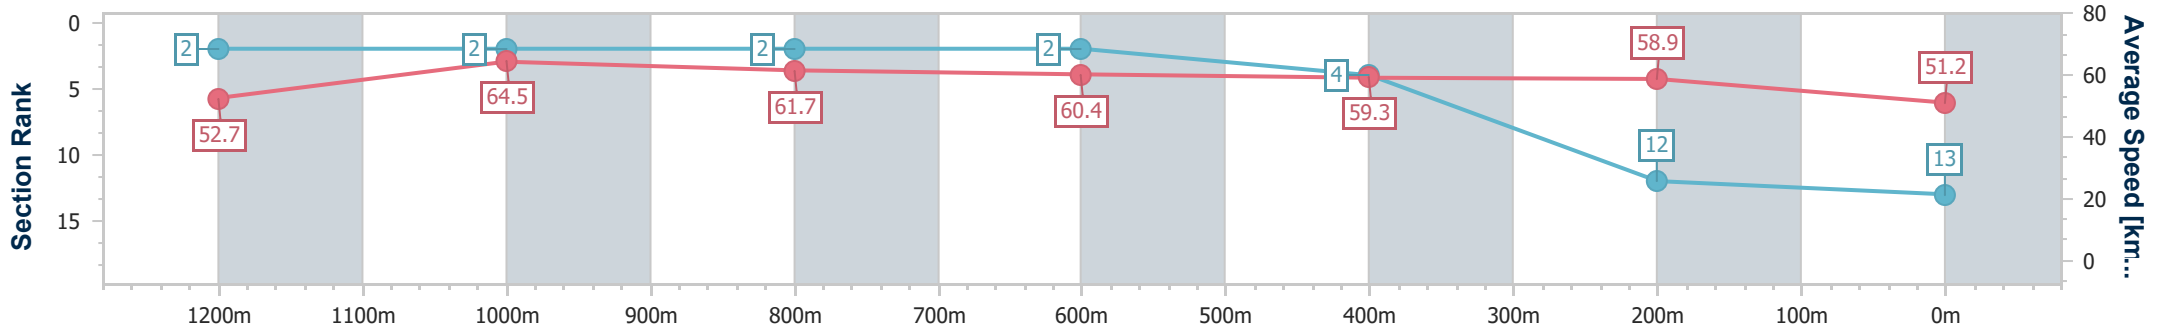

- [] Ranking at each section and finish
- .-.- No data available at this section
- NA No data available

Horse/Jockey Name	Careful Missile
Final Rank	13
Fastest Section Time (Section)	0:11.19 (1200m)
Top Speed [km/h] (Section)	66.3 (Overall)
Race State	Finished

Eagle Farm QLD Professional

Race 6: LADBROKES ODDS SURGE Maiden Plate - 1400m

28 June 2023 - 15:29

Track Rating: Good 4, Weather: Fine, Rail Position: +8m Entire Course

BRISBANE RACING CLUB

Section	Overall	1200m	1000m	800m	600m	400m	200m
Section Times	1:27.18 [13] (0:13.70)	1:13.48 [2] (0:11.19)	1:02.29 [2] (0:11.78)	0:50.51 [2] (0:12.04)	0:38.47 [2] (0:12.20)	0:26.27 [4] (0:12.21)	0:14.06 [12] (0:14.06)
Average Speed [km/h]	52.7	64.5	61.7	60.4	59.3	58.9	51.2
Top Speed [km/h]	66.3	66.3	62.5	61.9	60.4	60.7	56.7
Avg. Dist. to Rail [m]	4.7	2.6	2.4	1.9	0.9	2.3	2.2
Avg. Stride Freq. [Hz]	2.3	2.4	2.3	2.3	2.3	2.3	2.2
Avg. Stride Length [m]	6.4	7.6	7.5	7.3	7.2	7.0	6.5

- [] Ranking at each section and finish
- .-.- No data available at this section
- NA No data available