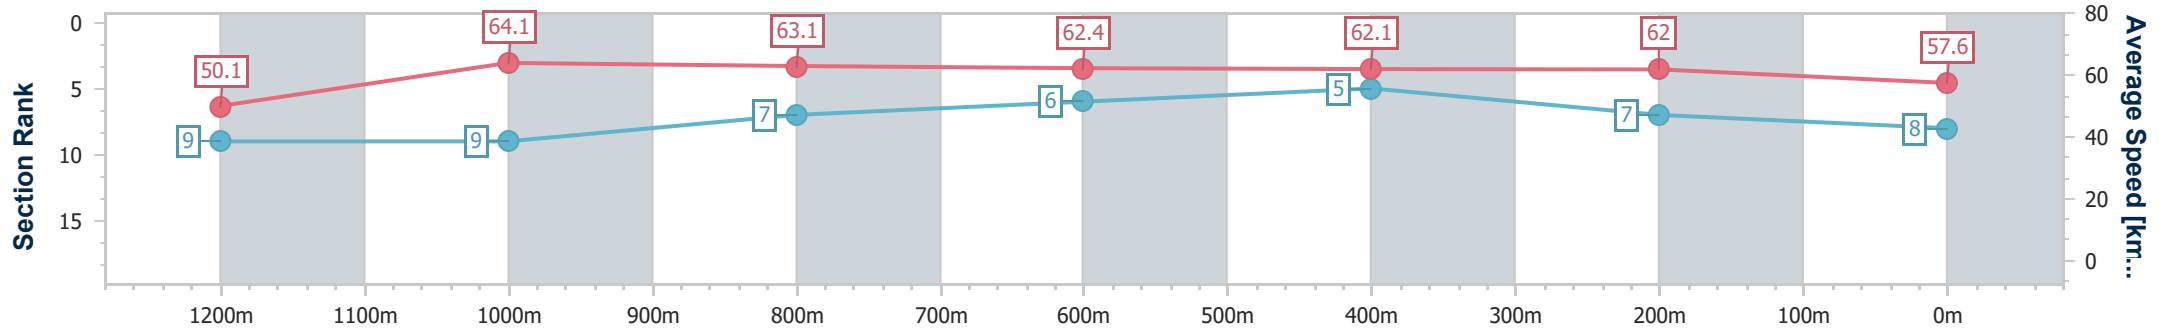

Eagle Farm QLD Professional

Race 6: LADBROKES ODDS SURGE Maiden Plate - 1400m

28 June 2023 - 15:29

Track Rating: Good 4, Weather: Fine, Rail Position: +8m Entire Course

BRISBANE RACING CLUB

Section	Overall	1200m	1000m	800m	600m	400m	200m
Section Times	1:25.13 [8] (0:14.41)	1:10.72 [9] (0:11.28)	0:59.44 [9] (0:11.63)	0:47.81 [7] (0:11.81)	0:36.00 [6] (0:11.88)	0:24.12 [5] (0:11.61)	0:12.51 [7] (0:12.51)
Average Speed [km/h]	50.1	64.1	63.1	62.4	62.1	62.0	57.6
Top Speed [km/h]	65.1	66.0	64.3	63.7	63.7	62.8	60.7
Avg. Dist. to Rail [m]	5.7	3.2	4.3	5.2	4.8	6.2	8.0
Avg. Stride Freq. [Hz]	2.3	2.4	2.4	2.3	2.4	2.4	2.3
Avg. Stride Length [m]	6.0	7.4	7.4	7.4	7.4	7.3	6.9