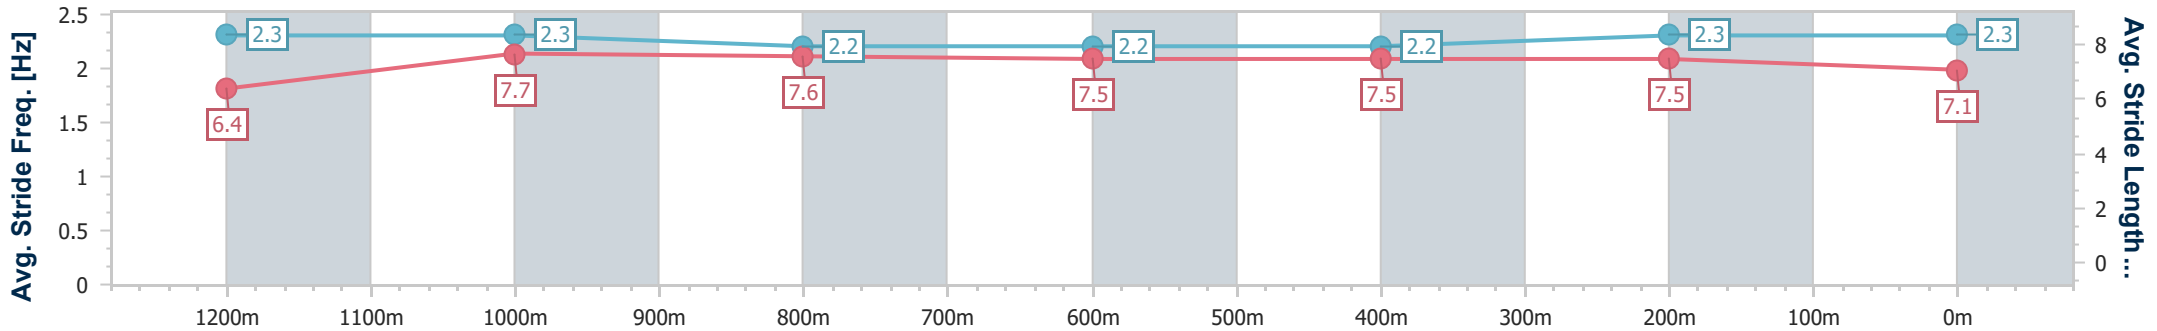

Eagle Farm QLD Professional

Race 6: LADBROKES ODDS SURGE Maiden Plate - 1400m

28 June 2023 - 15:29

Track Rating: Good 4, Weather: Fine, Rail Position: +8m Entire Course

BRISBANE RACING CLUB

Section	Overall	1200m	1000m	800m	600m	400m	200m
Section Times	1:24.75 [2] (0:13.75)	1:11.00 [3] (0:11.30)	0:59.70 [4] (0:11.83)	0:47.87 [4] (0:12.04)	0:35.83 [4] (0:11.96)	0:23.87 [3] (0:11.49)	0:12.38 [1] (0:12.38)
Average Speed [km/h]	52.5	63.9	61.3	60.5	60.7	62.7	58.2
Top Speed [km/h]	65.1	65.0	62.6	61.9	62.8	63.6	61.5
Avg. Dist. to Rail [m]	2.1	2.1	2.1	2.7	1.9	3.5	6.1
Avg. Stride Freq. [Hz]	2.3	2.3	2.2	2.2	2.2	2.3	2.3
Avg. Stride Length [m]	6.4	7.7	7.6	7.5	7.5	7.5	7.1