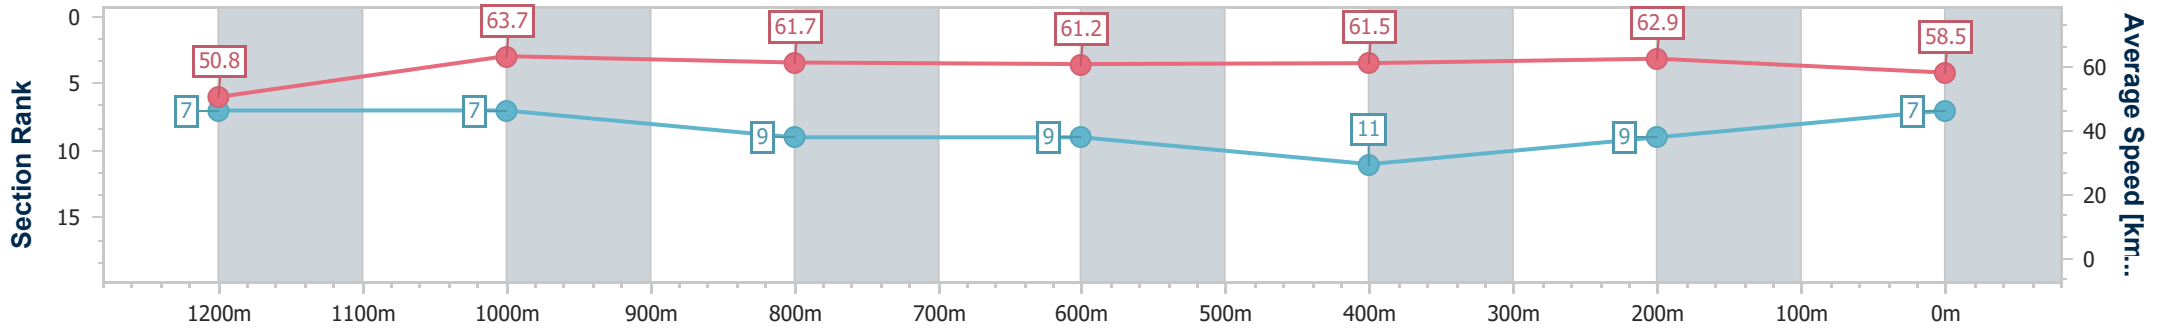

Eagle Farm QLD Professional

Race 6: LADBROKES ODDS SURGE Maiden Plate - 1400m

28 June 2023 - 15:29

Track Rating: Good 4, Weather: Fine, Rail Position: +8m Entire Course

BRISBANE RACING CLUB

Section	Overall	1200m	1000m	800m	600m	400m	200m
Section Times	1:25.07 [7] (0:14.20)	1:10.87 [7] (0:11.34)	0:59.53 [7] (0:11.91)	0:47.62 [9] (0:11.98)	0:35.64 [9] (0:11.89)	0:23.75 [11] (0:11.44)	0:12.31 [9] (0:12.31)
Average Speed [km/h]	50.8	63.7	61.7	61.2	61.5	62.9	58.5
Top Speed [km/h]	64.9	64.8	63.9	62.9	63.2	64.0	61.6
Avg. Dist. to Rail [m]	4.2	2.5	4.5	3.9	3.1	7.0	9.8
Avg. Stride Freq. [Hz]	2.4	2.5	2.5	2.4	2.5	2.5	2.4
Avg. Stride Length [m]	5.8	7.0	6.9	7.0	7.0	7.0	6.7

- [] Ranking at each section and finish
- .-.- No data available at this section
- NA No data available

Horse/Jockey Name	Happisburgh
Final Rank	8
Fastest Section Time (Section)	0:11.28 (1200m)
Top Speed [km/h] (Section)	66.0 (1200m)
Race State	Finished