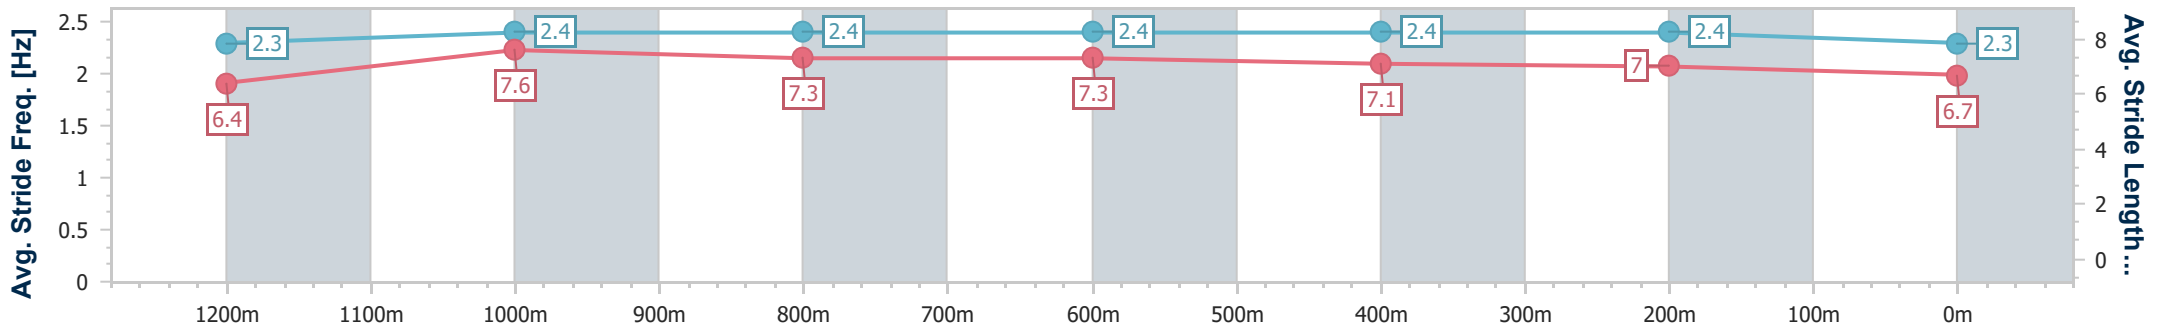

Horse/Jockey Name	Magic In Me
Final Rank	7
Fastest Section Time (Section)	0:10.83 (1200m)
Top Speed [km/h] (Section)	69.4 (1200m)
Race State	Finished

Eagle Farm QLD Professional
Race 7: RACECOURSE VILLAGE BENCHMARK 68 Handicap - 1400m
28 June 2023 - 16:05
Track Rating: Good 4, Weather: Fine, Rail Position: +8m Entire Course

BRISBANE RACING CLUB

Section	Overall	1200m	1000m	800m	600m	400m	200m
Section Times	1:24.51 [7] (0:13.57)	1:10.94 [1] (0:10.83)	1:00.11 [1] (0:11.68)	0:48.43 [1] (0:11.87)	0:36.56 [1] (0:11.73)	0:24.83 [2] (0:11.95)	0:12.88 [3] (0:12.88)
Average Speed [km/h]	53.2	66.8	62.6	61.4	62.1	60.3	55.9
Top Speed [km/h]	66.8	69.4	63.8	63.3	63.3	62.2	59.3
Avg. Dist. to Rail [m]	5.7	3.2	3.6	3.0	2.0	2.1	1.0
Avg. Stride Freq. [Hz]	2.3	2.4	2.4	2.4	2.4	2.4	2.3
Avg. Stride Length [m]	6.4	7.6	7.3	7.3	7.1	7.0	6.7

- [ ] Ranking at each section and finish
- -.-.- No data available at this section
- NA No data available