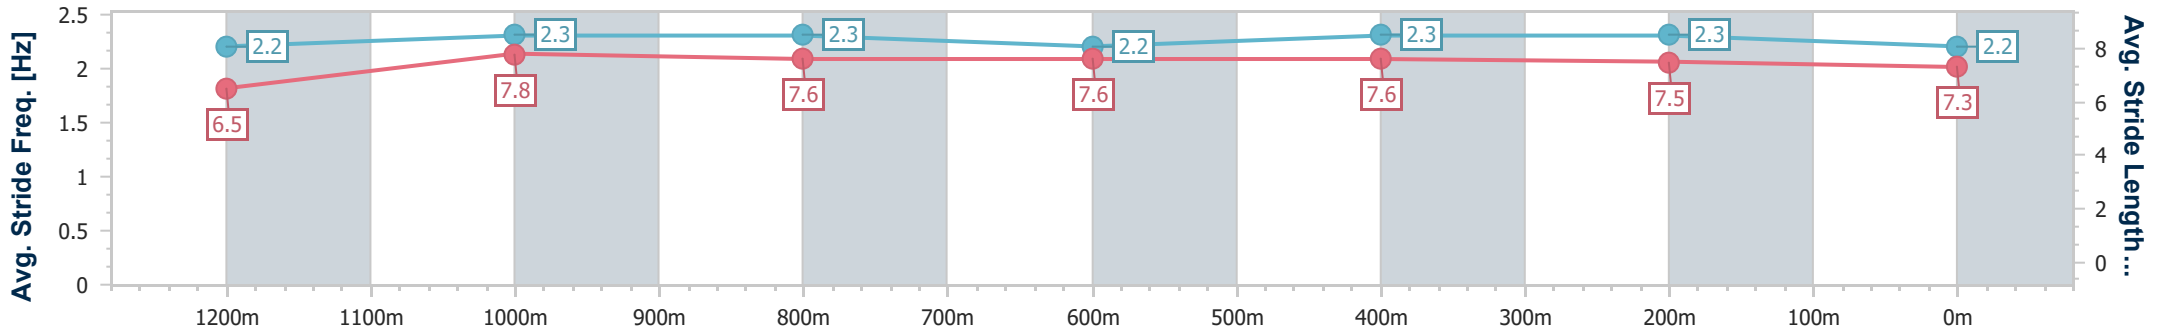

Eagle Farm QLD Professional
 Race 7: RACECOURSE VILLAGE BENCHMARK 68 Handicap - 1400m
 28 June 2023 - 16:05
 Track Rating: Good 4, Weather: Fine, Rail Position: +8m Entire Course

BRISBANE RACING CLUB

Section	Overall	1200m	1000m	800m	600m	400m	200m
Section Times	1:24.44 [5] (0:14.16)	1:10.28 [9] (0:11.07)	0:59.21 [9] (0:11.61)	0:47.60 [10] (0:11.88)	0:35.72 [8] (0:11.75)	0:23.97 [10] (0:11.49)	0:12.48 [9] (0:12.48)
Average Speed [km/h]	51.0	65.1	63.2	61.9	62.8	62.7	57.7
Top Speed [km/h]	64.0	66.3	64.4	62.9	63.8	64.3	60.3
Avg. Dist. to Rail [m]	4.8	3.0	4.0	4.5	5.1	7.9	6.2
Avg. Stride Freq. [Hz]	2.2	2.3	2.3	2.2	2.3	2.3	2.2
Avg. Stride Length [m]	6.5	7.8	7.6	7.6	7.6	7.5	7.3