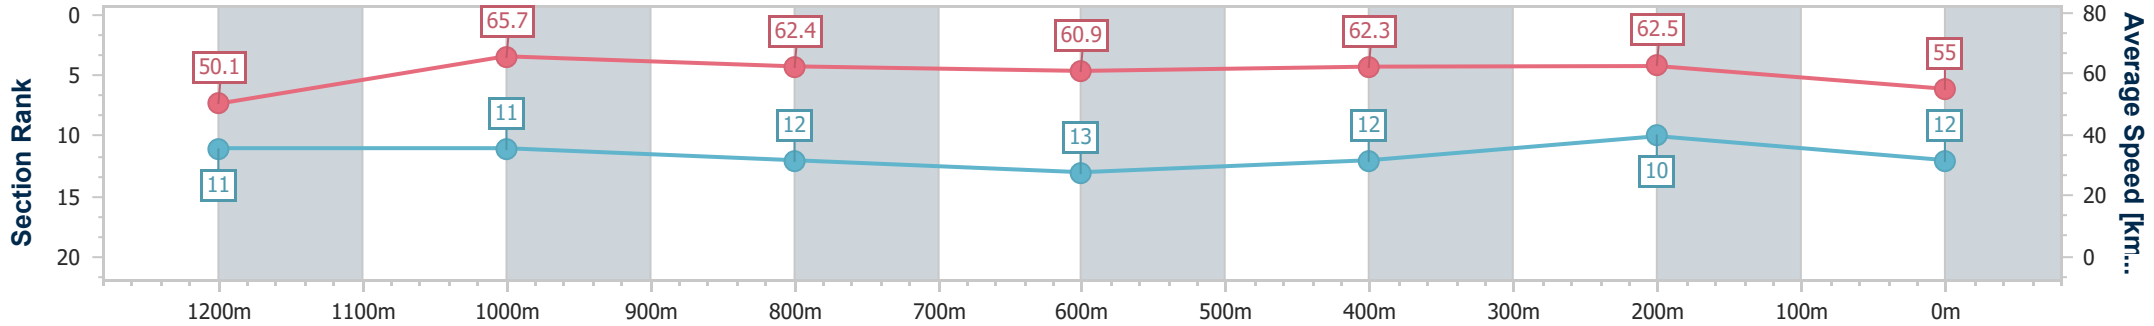

Eagle Farm QLD Professional
 Race 7: RACECOURSE VILLAGE BENCHMARK 68 Handicap - 1400m
 28 June 2023 - 16:05
 Track Rating: Good 4, Weather: Fine, Rail Position: +8m Entire Course

BRISBANE RACING CLUB

Section	Overall	1200m	1000m	800m	600m	400m	200m
Section Times	1:25.14 [11] (0:14.67)	1:10.47 [14] (0:11.27)	0:59.20 [15] (0:11.46)	0:47.74 [15] (0:11.80)	0:35.94 [15] (0:11.60)	0:24.34 [15] (0:11.63)	0:12.71 [15] (0:12.71)
Average Speed [km/h]	49.4	64.1	63.8	62.0	63.1	61.9	56.7
Top Speed [km/h]	63.3	64.9	65.0	62.9	64.7	64.5	59.3
Avg. Dist. to Rail [m]	10.4	3.6	3.6	3.4	3.4	6.7	3.6
Avg. Stride Freq. [Hz]	2.1	2.3	2.3	2.3	2.3	2.4	2.3
Avg. Stride Length [m]	6.3	7.4	7.6	7.6	7.5	7.3	7.0

- [] Ranking at each section and finish
- .-.- No data available at this section
- NA No data available

Horse/Jockey Name	Invisible Tears
Final Rank	12
Fastest Section Time (Section)	0:10.99 (1200m)
Top Speed [km/h] (Section)	67.4 (1200m)
Race State	Finished

Eagle Farm QLD Professional
 Race 7: RACECOURSE VILLAGE BENCHMARK 68 Handicap - 1400m
 28 June 2023 - 16:05
 Track Rating: Good 4, Weather: Fine, Rail Position: +8m Entire Course

BRISBANE RACING CLUB

Section	Overall	1200m	1000m	800m	600m	400m	200m
Section Times	1:25.22 [12] (0:14.41)	1:10.81 [11] (0:10.99)	0:59.82 [11] (0:11.66)	0:48.16 [12] (0:11.93)	0:36.23 [13] (0:11.61)	0:24.62 [12] (0:11.53)	0:13.09 [10] (0:13.09)
Average Speed [km/h]	50.1	65.7	62.4	60.9	62.3	62.5	55.0
Top Speed [km/h]	64.4	67.4	63.6	61.7	64.8	64.8	58.8
Avg. Dist. to Rail [m]	1.8	2.1	2.3	1.9	1.1	0.6	0.7
Avg. Stride Freq. [Hz]	2.1	2.3	2.3	2.3	2.3	2.4	2.2
Avg. Stride Length [m]	6.5	7.8	7.5	7.5	7.5	7.3	6.9