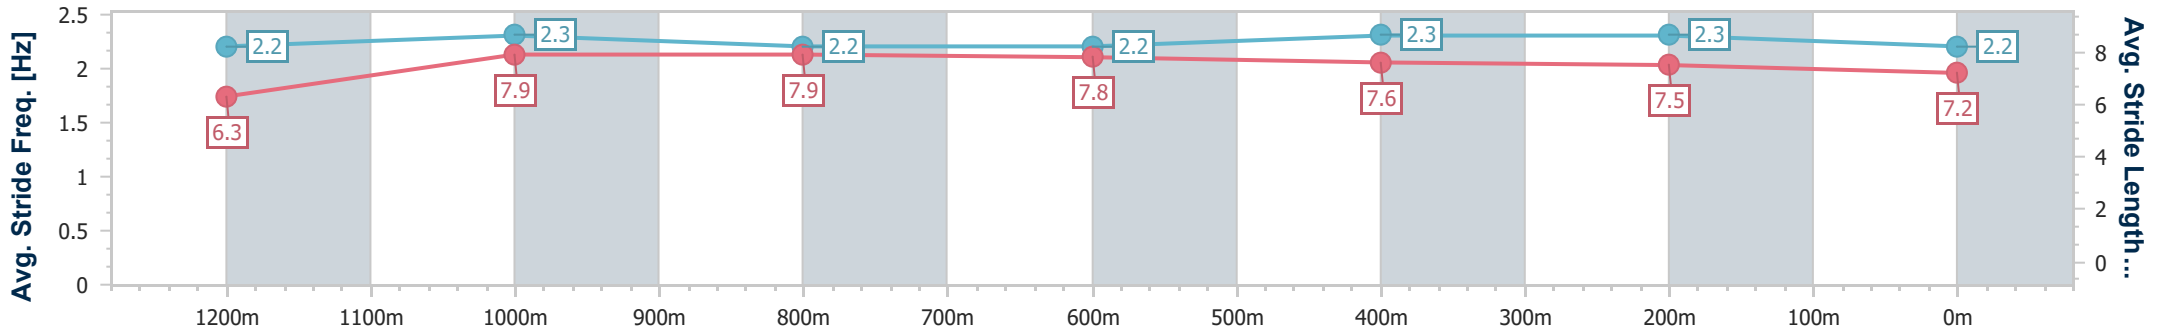

- [] Ranking at each section and finish
- .-.- No data available at this section
- NA No data available

Horse/Jockey Name	Galifianakis
Final Rank	10
Fastest Section Time (Section)	0:11.21 (1200m)
Top Speed [km/h] (Section)	65.3 (1200m)
Race State	Finished

Eagle Farm QLD Professional
 Race 7: RACECOURSE VILLAGE BENCHMARK 68 Handicap - 1400m
 28 June 2023 - 16:05
 Track Rating: Good 4, Weather: Fine, Rail Position: +8m Entire Course

BRISBANE RACING CLUB

Section	Overall	1200m	1000m	800m	600m	400m	200m
Section Times	1:24.79 [10] (0:14.41)	1:10.38 [12] (0:11.21)	0:59.17 [12] (0:11.48)	0:47.69 [13] (0:11.85)	0:35.84 [11] (0:11.71)	0:24.13 [14] (0:11.60)	0:12.53 [12] (0:12.53)
Average Speed [km/h]	50.2	64.4	64.0	62.0	62.8	62.1	57.5
Top Speed [km/h]	63.6	65.3	64.8	64.2	64.0	63.5	60.1
Avg. Dist. to Rail [m]	6.4	3.2	4.2	4.1	4.6	9.5	6.8
Avg. Stride Freq. [Hz]	2.2	2.3	2.2	2.2	2.3	2.3	2.2
Avg. Stride Length [m]	6.3	7.9	7.9	7.8	7.6	7.5	7.2