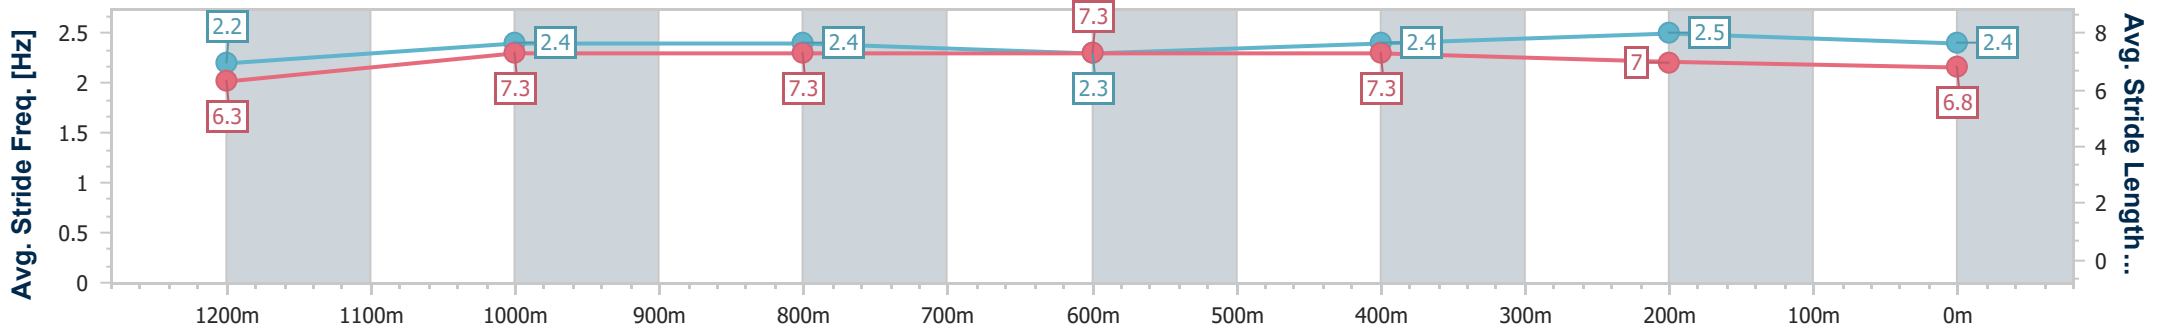

Horse/Jockey Name	Confessed
Final Rank	4
Fastest Section Time (Section)	0:11.10 (1200m)
Top Speed [km/h] (Section)	66.9 (1200m)
Race State	Finished

Eagle Farm QLD Professional
Race 7: RACECOURSE VILLAGE BENCHMARK 68 Handicap - 1400m
28 June 2023 - 16:05
Track Rating: Good 4, Weather: Fine, Rail Position: +8m Entire Course

BRISBANE RACING CLUB

Section	Overall	1200m	1000m	800m	600m	400m	200m
Section Times	1:24.37 [4] (0:14.61)	1:09.76 [13] (0:11.10)	0:58.66 [13] (0:11.33)	0:47.33 [11] (0:11.92)	0:35.41 [12] (0:11.40)	0:24.01 [9] (0:11.47)	0:12.54 [8] (0:12.54)
Average Speed [km/h]	49.4	65.2	64.5	61.3	63.7	62.7	57.4
Top Speed [km/h]	64.1	66.9	66.0	62.9	64.5	64.4	60.8
Avg. Dist. to Rail [m]	7.0	2.5	3.4	3.1	1.6	2.2	1.3
Avg. Stride Freq. [Hz]	2.2	2.4	2.4	2.3	2.4	2.5	2.4
Avg. Stride Length [m]	6.3	7.3	7.3	7.3	7.3	7.0	6.8

- [ ] Ranking at each section and finish
- -.-.- No data available at this section
- NA No data available