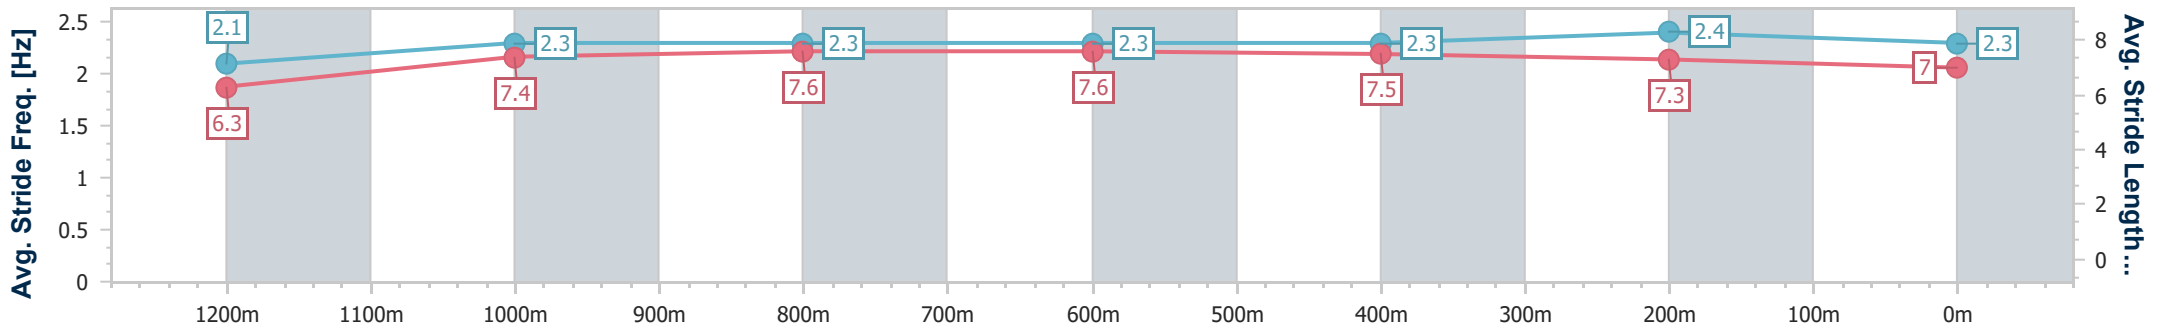

Eagle Farm QLD Professional
 Race 7: RACECOURSE VILLAGE BENCHMARK 68 Handicap - 1400m
 28 June 2023 - 16:05
 Track Rating: Good 4, Weather: Fine, Rail Position: +8m Entire Course

BRISBANE RACING CLUB

Section	Overall	1200m	1000m	800m	600m	400m	200m
Section Times	1:24.79 [10] (0:14.41)	1:10.38 [12] (0:11.21)	0:59.17 [12] (0:11.48)	0:47.69 [13] (0:11.85)	0:35.84 [11] (0:11.71)	0:24.13 [14] (0:11.60)	0:12.53 [12] (0:12.53)
Average Speed [km/h]	50.2	64.4	64.0	62.0	62.8	62.1	57.5
Top Speed [km/h]	63.6	65.3	64.8	64.2	64.0	63.5	60.1
Avg. Dist. to Rail [m]	6.4	3.2	4.2	4.1	4.6	9.5	6.8
Avg. Stride Freq. [Hz]	2.2	2.3	2.2	2.2	2.3	2.3	2.2
Avg. Stride Length [m]	6.3	7.9	7.9	7.8	7.6	7.5	7.2

- [] Ranking at each section and finish
- .-.- No data available at this section
- NA No data available

Horse/Jockey Name	Savvy Lad
Final Rank	11
Fastest Section Time (Section)	0:11.27 (1200m)
Top Speed [km/h] (Section)	65.0 (1000m)
Race State	Finished

Eagle Farm QLD Professional
 Race 7: RACECOURSE VILLAGE BENCHMARK 68 Handicap - 1400m
 28 June 2023 - 16:05
 Track Rating: Good 4, Weather: Fine, Rail Position: +8m Entire Course

BRISBANE RACING CLUB

Section	Overall	1200m	1000m	800m	600m	400m	200m
Section Times	1:25.14 [11] (0:14.67)	1:10.47 [14] (0:11.27)	0:59.20 [15] (0:11.46)	0:47.74 [15] (0:11.80)	0:35.94 [15] (0:11.60)	0:24.34 [15] (0:11.63)	0:12.71 [15] (0:12.71)
Average Speed [km/h]	49.4	64.1	63.8	62.0	63.1	61.9	56.7
Top Speed [km/h]	63.3	64.9	65.0	62.9	64.7	64.5	59.3
Avg. Dist. to Rail [m]	10.4	3.6	3.6	3.4	3.4	6.7	3.6
Avg. Stride Freq. [Hz]	2.1	2.3	2.3	2.3	2.3	2.4	2.3
Avg. Stride Length [m]	6.3	7.4	7.6	7.6	7.5	7.3	7.0