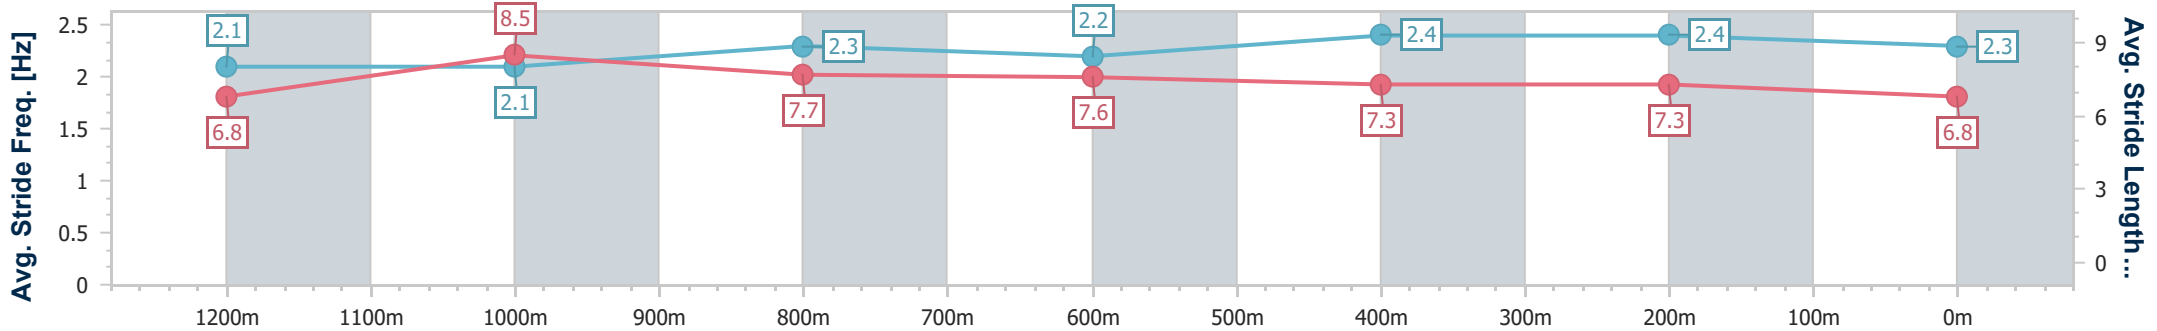

Horse/Jockey Name	Brentwood
Final Rank	8
Fastest Section Time (Section)	0:11.26 (1200m)
Top Speed [km/h] (Section)	66.2 (Overall)
Race State	Finished

Eagle Farm QLD Professional
Race 7: RACECOURSE VILLAGE BENCHMARK 68 Handicap - 1400m
28 June 2023 - 16:05
Track Rating: Good 4, Weather: Fine, Rail Position: +8m Entire Course

BRISBANE RACING CLUB

Section	Overall	1200m	1000m	800m	600m	400m	200m
Section Times	1:24.61 [8] (0:13.84)	1:10.77 [4] (0:11.26)	0:59.51 [7] (0:11.61)	0:47.90 [7] (0:11.93)	0:35.97 [7] (0:11.67)	0:24.30 [7] (0:11.49)	0:12.81 [6] (0:12.81)
Average Speed [km/h]	52.3	64.1	63.0	61.3	62.6	62.5	56.3
Top Speed [km/h]	66.2	66.2	63.4	62.0	63.7	64.3	59.5
Avg. Dist. to Rail [m]	8.4	4.0	3.5	3.4	3.0	6.0	4.0
Avg. Stride Freq. [Hz]	2.1	2.1	2.3	2.2	2.4	2.4	2.3
Avg. Stride Length [m]	6.8	8.5	7.7	7.6	7.3	7.3	6.8

- [ ] Ranking at each section and finish
- -.-.- No data available at this section
- NA No data available