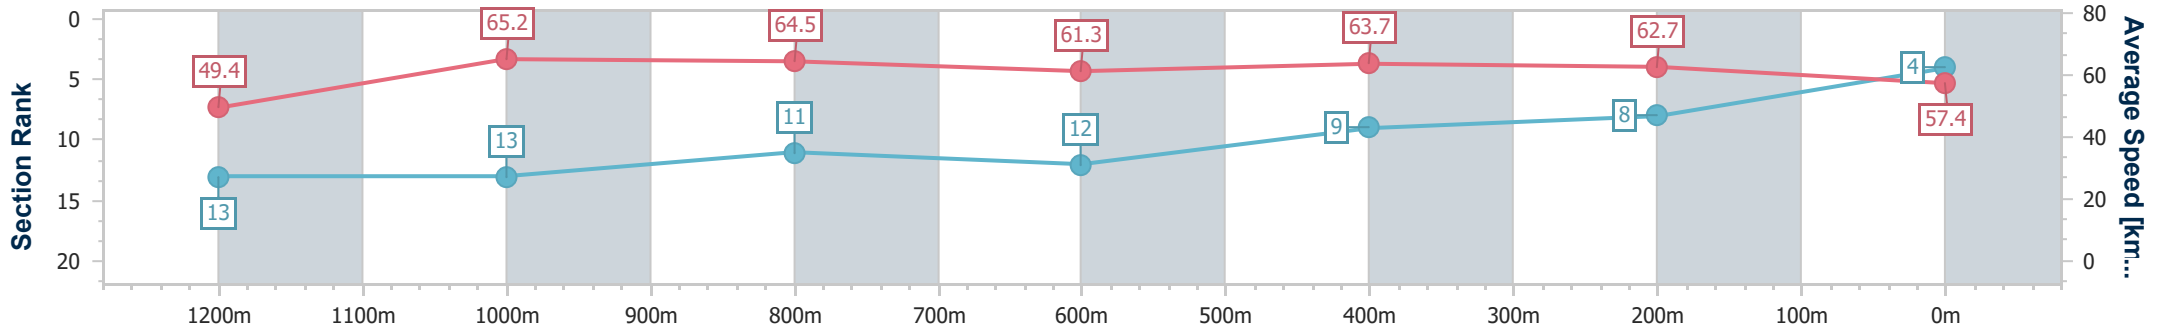

Horse/Jockey Name	Confessed
Final Rank	4
Fastest Section Time (Section)	0:11.10 (1200m)
Top Speed [km/h] (Section)	66.9 (1200m)
Race State	Finished

Eagle Farm QLD Professional
Race 7: RACECOURSE VILLAGE BENCHMARK 68 Handicap - 1400m
28 June 2023 - 16:05
Track Rating: Good 4, Weather: Fine, Rail Position: +8m Entire Course

BRISBANE RACING CLUB

Section	Overall	1200m	1000m	800m	600m	400m	200m
Section Times	1:24.37 [4] (0:14.61)	1:09.76 [13] (0:11.10)	0:58.66 [13] (0:11.33)	0:47.33 [11] (0:11.92)	0:35.41 [12] (0:11.40)	0:24.01 [9] (0:11.47)	0:12.54 [8] (0:12.54)
Average Speed [km/h]	49.4	65.2	64.5	61.3	63.7	62.7	57.4
Top Speed [km/h]	64.1	66.9	66.0	62.9	64.5	64.4	60.8
Avg. Dist. to Rail [m]	7.0	2.5	3.4	3.1	1.6	2.2	1.3
Avg. Stride Freq. [Hz]	2.2	2.4	2.4	2.3	2.4	2.5	2.4
Avg. Stride Length [m]	6.3	7.3	7.3	7.3	7.3	7.0	6.8

- [ ] Ranking at each section and finish
- -.-.- No data available at this section
- NA No data available