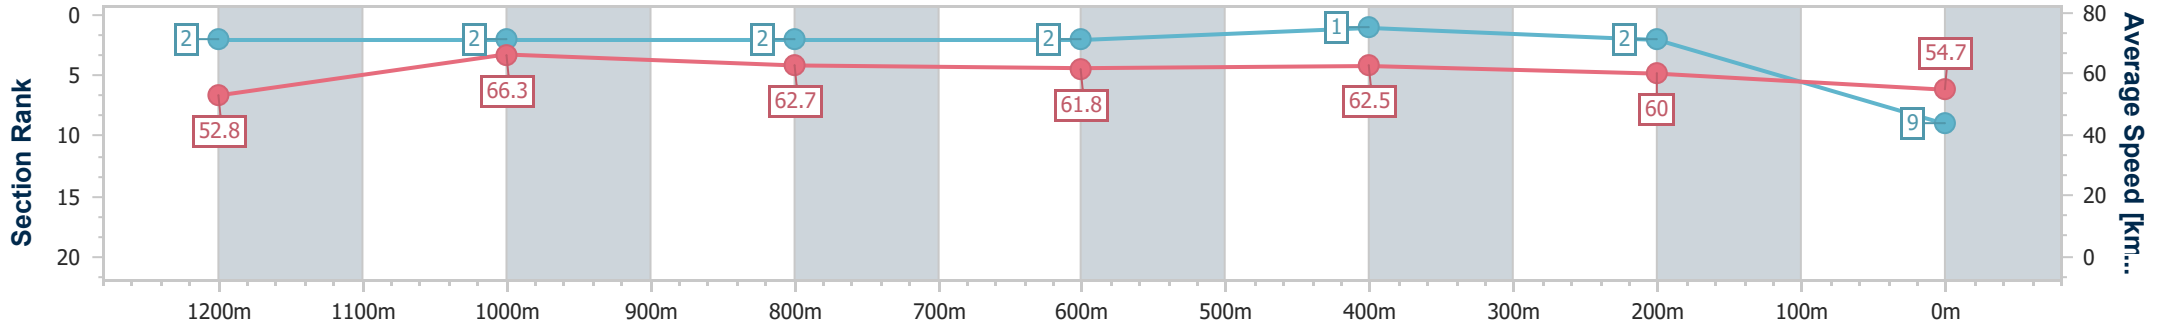

- [] Ranking at each section and finish
- .-.- No data available at this section
- NA No data available

Horse/Jockey Name	Torbreck
Final Rank	9
Fastest Section Time (Section)	0:10.87 (1200m)
Top Speed [km/h] (Section)	67.9 (1200m)
Race State	Finished

Eagle Farm QLD Professional
 Race 7: RACECOURSE VILLAGE BENCHMARK 68 Handicap - 1400m
 28 June 2023 - 16:05
 Track Rating: Good 4, Weather: Fine, Rail Position: +8m Entire Course

BRISBANE RACING CLUB

Section	Overall	1200m	1000m	800m	600m	400m	200m
Section Times	1:24.76 [9] (0:13.67)	1:11.09 [2] (0:10.87)	1:00.22 [2] (0:11.65)	0:48.57 [2] (0:11.79)	0:36.78 [2] (0:11.58)	0:25.20 [1] (0:12.03)	0:13.17 [2] (0:13.17)
Average Speed [km/h]	52.8	66.3	62.7	61.8	62.5	60.0	54.7
Top Speed [km/h]	67.8	67.9	65.0	62.6	64.4	61.3	57.7
Avg. Dist. to Rail [m]	3.0	1.5	2.8	2.7	1.3	0.9	0.8
Avg. Stride Freq. [Hz]	2.3	2.5	2.3	2.3	2.4	2.4	2.3
Avg. Stride Length [m]	6.2	7.5	7.3	7.2	7.2	7.1	6.6