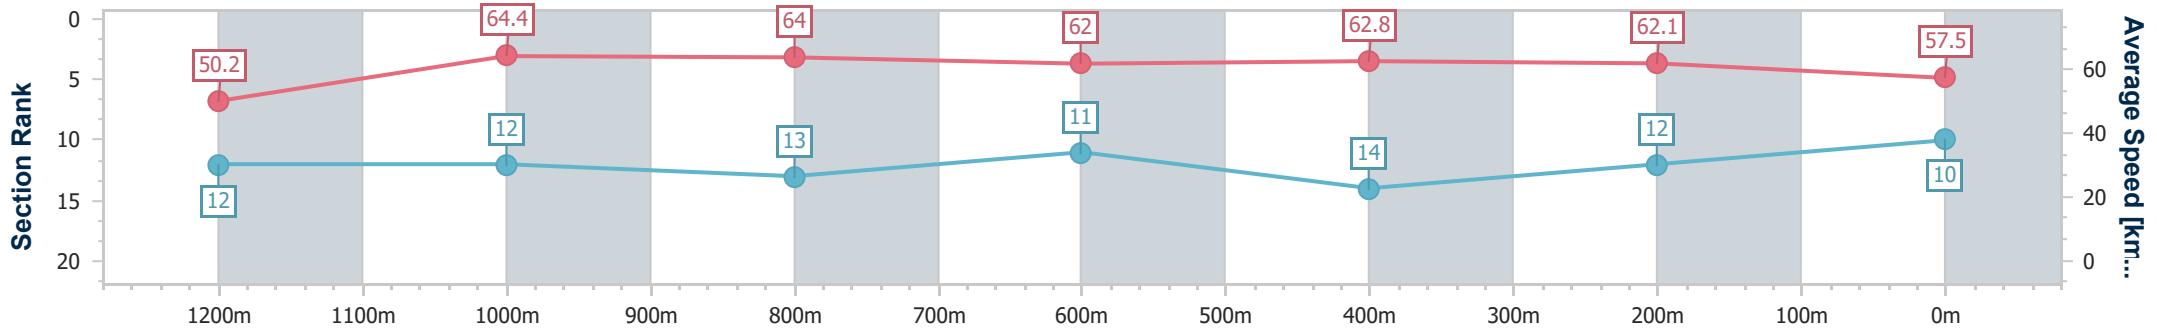

- [] Ranking at each section and finish
- .-.- No data available at this section
- NA No data available

Horse/Jockey Name	Galifianakis
Final Rank	10
Fastest Section Time (Section)	0:11.21 (1200m)
Top Speed [km/h] (Section)	65.3 (1200m)
Race State	Finished

Eagle Farm QLD Professional
 Race 7: RACECOURSE VILLAGE BENCHMARK 68 Handicap - 1400m
 28 June 2023 - 16:05
 Track Rating: Good 4, Weather: Fine, Rail Position: +8m Entire Course

BRISBANE RACING CLUB

Section	Overall	1200m	1000m	800m	600m	400m	200m
Section Times	1:24.79 [10] (0:14.41)	1:10.38 [12] (0:11.21)	0:59.17 [12] (0:11.48)	0:47.69 [13] (0:11.85)	0:35.84 [11] (0:11.71)	0:24.13 [14] (0:11.60)	0:12.53 [12] (0:12.53)
Average Speed [km/h]	50.2	64.4	64.0	62.0	62.8	62.1	57.5
Top Speed [km/h]	63.6	65.3	64.8	64.2	64.0	63.5	60.1
Avg. Dist. to Rail [m]	6.4	3.2	4.2	4.1	4.6	9.5	6.8
Avg. Stride Freq. [Hz]	2.2	2.3	2.2	2.2	2.3	2.3	2.2
Avg. Stride Length [m]	6.3	7.9	7.9	7.8	7.6	7.5	7.2