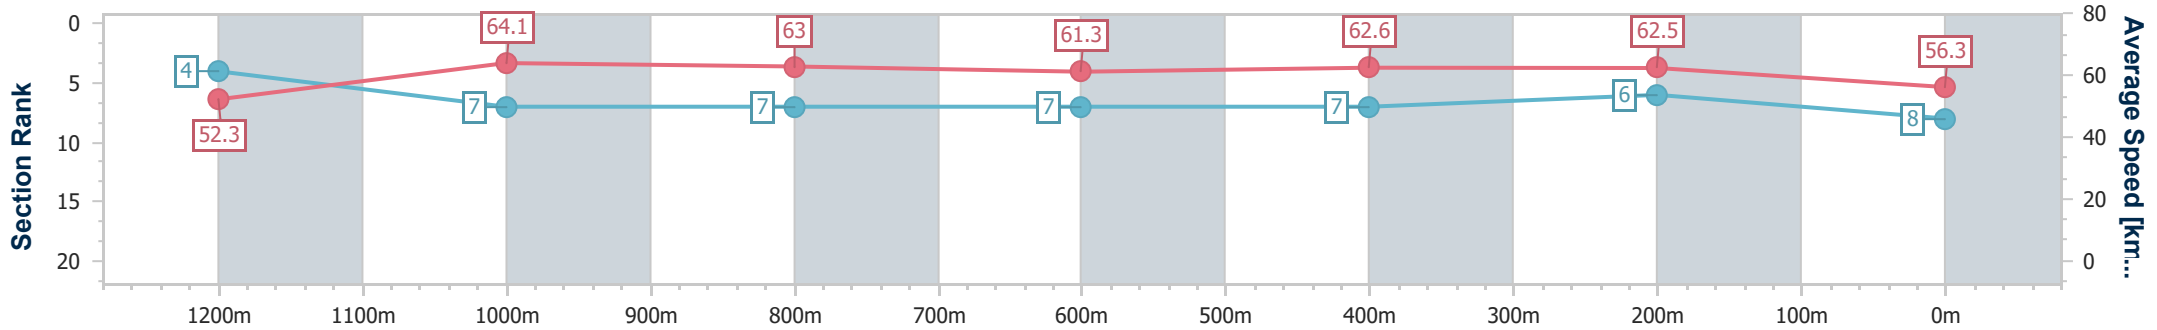

Horse/Jockey Name	Brentwood
Final Rank	8
Fastest Section Time (Section)	0:11.26 (1200m)
Top Speed [km/h] (Section)	66.2 (Overall)
Race State	Finished

Eagle Farm QLD Professional
Race 7: RACECOURSE VILLAGE BENCHMARK 68 Handicap - 1400m
28 June 2023 - 16:05
Track Rating: Good 4, Weather: Fine, Rail Position: +8m Entire Course

BRISBANE RACING CLUB

Section	Overall	1200m	1000m	800m	600m	400m	200m
Section Times	1:24.61 [8] (0:13.84)	1:10.77 [4] (0:11.26)	0:59.51 [7] (0:11.61)	0:47.90 [7] (0:11.93)	0:35.97 [7] (0:11.67)	0:24.30 [7] (0:11.49)	0:12.81 [6] (0:12.81)
Average Speed [km/h]	52.3	64.1	63.0	61.3	62.6	62.5	56.3
Top Speed [km/h]	66.2	66.2	63.4	62.0	63.7	64.3	59.5
Avg. Dist. to Rail [m]	8.4	4.0	3.5	3.4	3.0	6.0	4.0
Avg. Stride Freq. [Hz]	2.1	2.1	2.3	2.2	2.4	2.4	2.3
Avg. Stride Length [m]	6.8	8.5	7.7	7.6	7.3	7.3	6.8

- [ ] Ranking at each section and finish
- -.-.- No data available at this section
- NA No data available