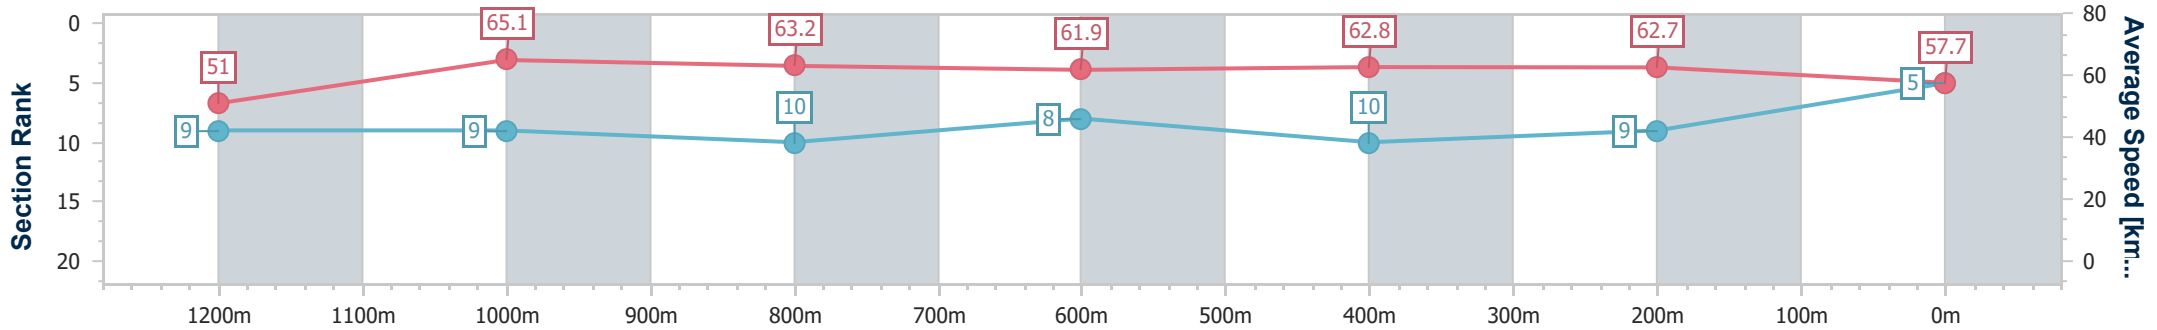

Eagle Farm QLD Professional
 Race 7: RACECOURSE VILLAGE BENCHMARK 68 Handicap - 1400m
 28 June 2023 - 16:05
 Track Rating: Good 4, Weather: Fine, Rail Position: +8m Entire Course

BRISBANE RACING CLUB

Section	Overall	1200m	1000m	800m	600m	400m	200m
Section Times	1:24.44 [5] (0:14.16)	1:10.28 [9] (0:11.07)	0:59.21 [9] (0:11.61)	0:47.60 [10] (0:11.88)	0:35.72 [8] (0:11.75)	0:23.97 [10] (0:11.49)	0:12.48 [9] (0:12.48)
Average Speed [km/h]	51.0	65.1	63.2	61.9	62.8	62.7	57.7
Top Speed [km/h]	64.0	66.3	64.4	62.9	63.8	64.3	60.3
Avg. Dist. to Rail [m]	4.8	3.0	4.0	4.5	5.1	7.9	6.2
Avg. Stride Freq. [Hz]	2.2	2.3	2.3	2.2	2.3	2.3	2.2
Avg. Stride Length [m]	6.5	7.8	7.6	7.6	7.6	7.5	7.3