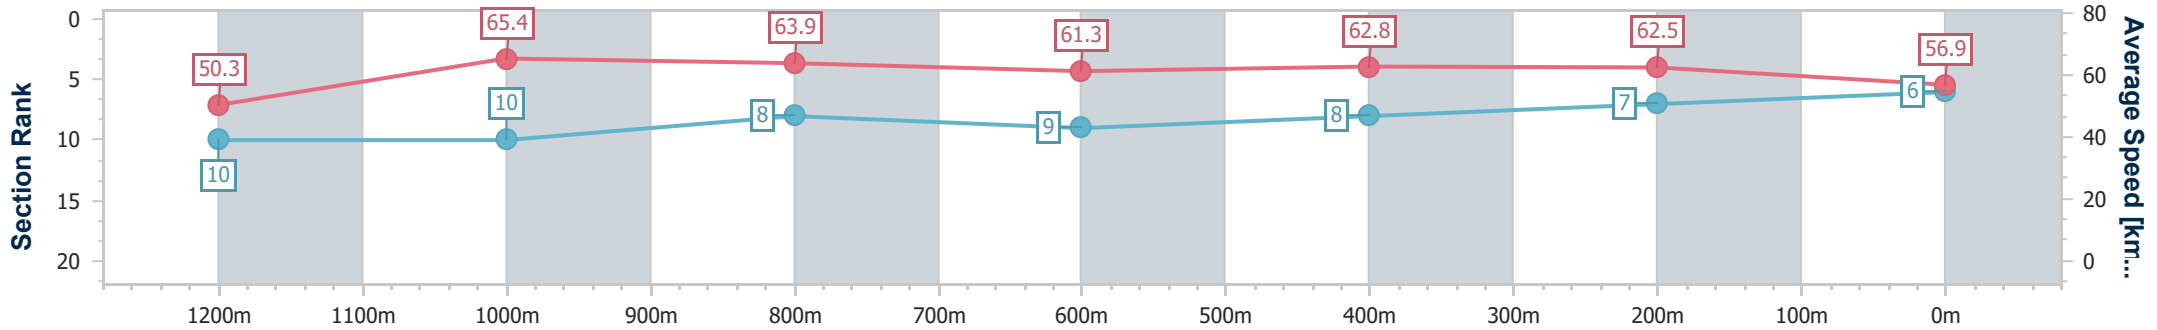

Horse/Jockey Name	Micro
Final Rank	6
Fastest Section Time (Section)	0:11.03 (1200m)
Top Speed [km/h] (Section)	66.5 (1200m)
Race State	Finished

Eagle Farm QLD Professional
Race 7: RACECOURSE VILLAGE BENCHMARK 68 Handicap - 1400m
28 June 2023 - 16:05
Track Rating: Good 4, Weather: Fine, Rail Position: +8m Entire Course

BRISBANE RACING CLUB

Section	Overall	1200m	1000m	800m	600m	400m	200m
Section Times	1:24.47 [6] (0:14.34)	1:10.13 [10] (0:11.03)	0:59.10 [10] (0:11.42)	0:47.68 [8] (0:11.94)	0:35.74 [9] (0:11.59)	0:24.15 [8] (0:11.50)	0:12.65 [7] (0:12.65)
Average Speed [km/h]	50.3	65.4	63.9	61.3	62.8	62.5	56.9
Top Speed [km/h]	64.5	66.5	64.8	63.0	63.9	64.3	59.5
Avg. Dist. to Rail [m]	4.5	2.3	2.9	3.6	2.5	5.2	3.7
Avg. Stride Freq. [Hz]	2.2	2.3	2.3	2.3	2.3	2.4	2.3
Avg. Stride Length [m]	6.3	7.7	7.4	7.4	7.4	7.3	6.9

- [ ] Ranking at each section and finish
- -.-.- No data available at this section
- NA No data available