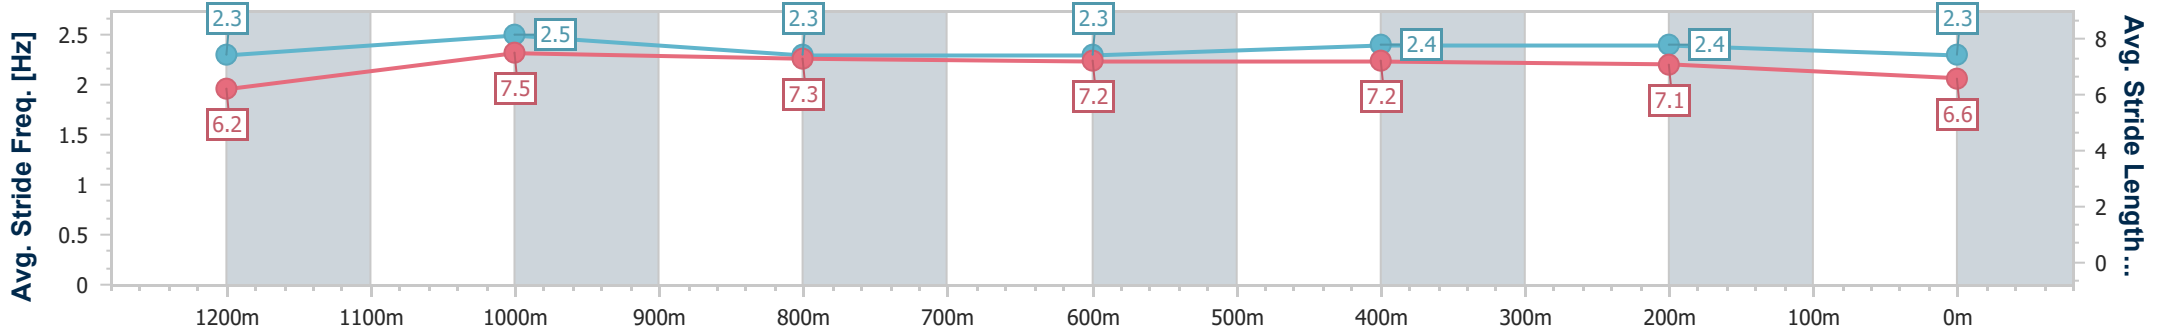

- [] Ranking at each section and finish
- .-.- No data available at this section
- NA No data available

Horse/Jockey Name	Torbreck
Final Rank	9
Fastest Section Time (Section)	0:10.87 (1200m)
Top Speed [km/h] (Section)	67.9 (1200m)
Race State	Finished

Eagle Farm QLD Professional
 Race 7: RACECOURSE VILLAGE BENCHMARK 68 Handicap - 1400m
 28 June 2023 - 16:05
 Track Rating: Good 4, Weather: Fine, Rail Position: +8m Entire Course

BRISBANE RACING CLUB

Section	Overall	1200m	1000m	800m	600m	400m	200m
Section Times	1:24.76 [9] (0:13.67)	1:11.09 [2] (0:10.87)	1:00.22 [2] (0:11.65)	0:48.57 [2] (0:11.79)	0:36.78 [2] (0:11.58)	0:25.20 [1] (0:12.03)	0:13.17 [2] (0:13.17)
Average Speed [km/h]	52.8	66.3	62.7	61.8	62.5	60.0	54.7
Top Speed [km/h]	67.8	67.9	65.0	62.6	64.4	61.3	57.7
Avg. Dist. to Rail [m]	3.0	1.5	2.8	2.7	1.3	0.9	0.8
Avg. Stride Freq. [Hz]	2.3	2.5	2.3	2.3	2.4	2.4	2.3
Avg. Stride Length [m]	6.2	7.5	7.3	7.2	7.2	7.1	6.6