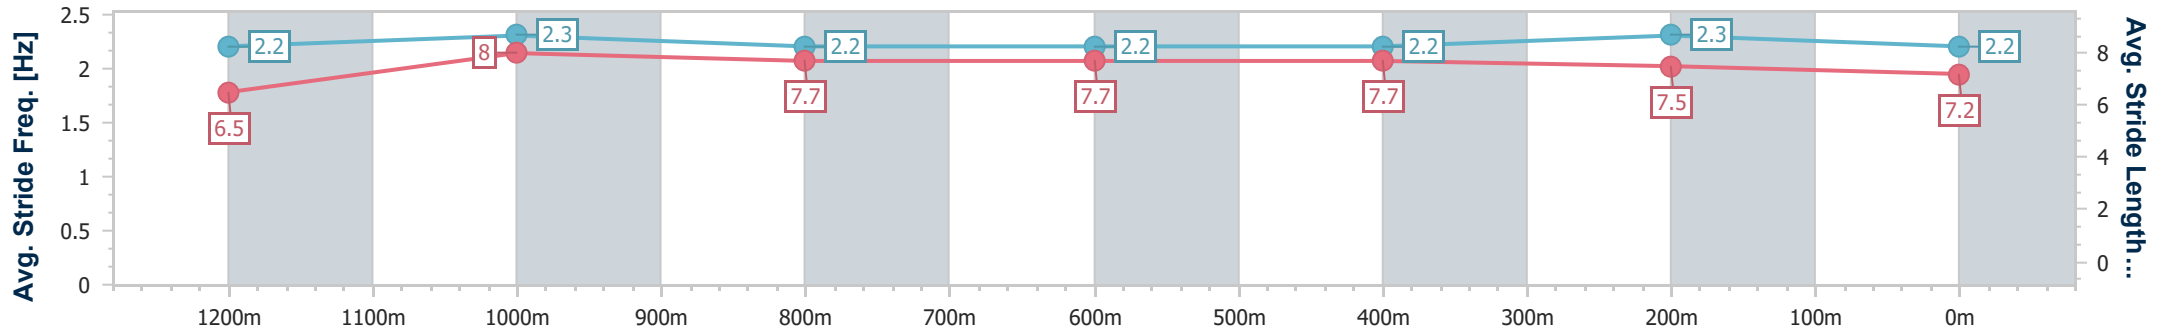

Horse/Jockey Name	Whitewater
Final Rank	2
Fastest Section Time (Section)	0:10.88 (1200m)
Top Speed [km/h] (Section)	67.1 (1200m)
Race State	Finished

Eagle Farm QLD Professional
Race 7: RACECOURSE VILLAGE BENCHMARK 68 Handicap - 1400m
28 June 2023 - 16:05
Track Rating: Good 4, Weather: Fine, Rail Position: +8m Entire Course

BRISBANE RACING CLUB

Section	Overall	1200m	1000m	800m	600m	400m	200m
Section Times	1:24.07 [2] (0:13.85)	1:10.22 [5] (0:10.88)	0:59.34 [3] (0:11.63)	0:47.71 [3] (0:11.87)	0:35.84 [3] (0:11.56)	0:24.28 [3] (0:11.57)	0:12.71 [1] (0:12.71)
Average Speed [km/h]	52.1	66.3	63.0	61.6	62.9	62.3	56.6
Top Speed [km/h]	64.8	67.1	64.9	62.7	63.7	63.7	59.6
Avg. Dist. to Rail [m]	2.4	2.4	3.9	3.8	2.0	3.0	1.3
Avg. Stride Freq. [Hz]	2.2	2.3	2.2	2.2	2.2	2.3	2.2
Avg. Stride Length [m]	6.5	8.0	7.7	7.7	7.7	7.5	7.2

- [ ] Ranking at each section and finish
- -.-.- No data available at this section
- NA No data available