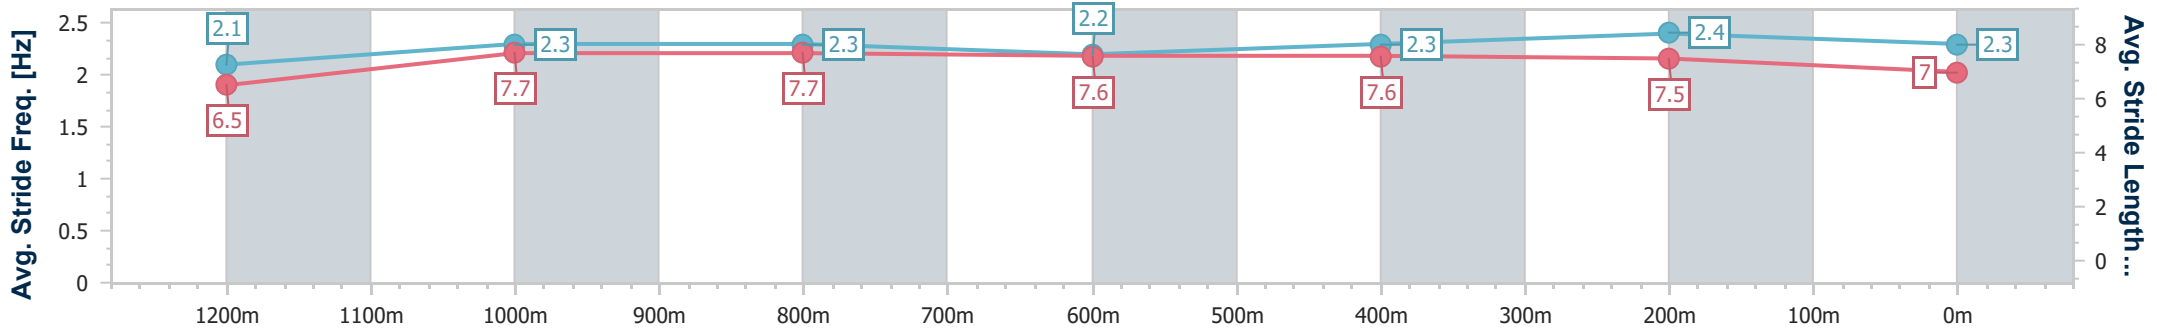

Eagle Farm QLD Professional
 Race 7: RACECOURSE VILLAGE BENCHMARK 68 Handicap - 1400m
 28 June 2023 - 16:05
 Track Rating: Good 4, Weather: Fine, Rail Position: +8m Entire Course

BRISBANE RACING CLUB

Section	Overall	1200m	1000m	800m	600m	400m	200m
Section Times	1:23.96 [1] (0:14.79)	1:09.17 [15] (0:11.04)	0:58.13 [14] (0:11.49)	0:46.64 [14] (0:11.85)	0:34.79 [14] (0:11.43)	0:23.36 [13] (0:11.11)	0:12.25 [5] (0:12.25)
Average Speed [km/h]	48.9	65.3	63.0	61.2	63.3	64.9	58.8
Top Speed [km/h]	65.1	66.7	64.5	62.0	66.8	67.0	62.5
Avg. Dist. to Rail [m]	6.1	1.9	1.5	1.1	1.2	2.1	0.8
Avg. Stride Freq. [Hz]	2.1	2.3	2.3	2.2	2.3	2.4	2.3
Avg. Stride Length [m]	6.5	7.7	7.7	7.6	7.6	7.5	7.0