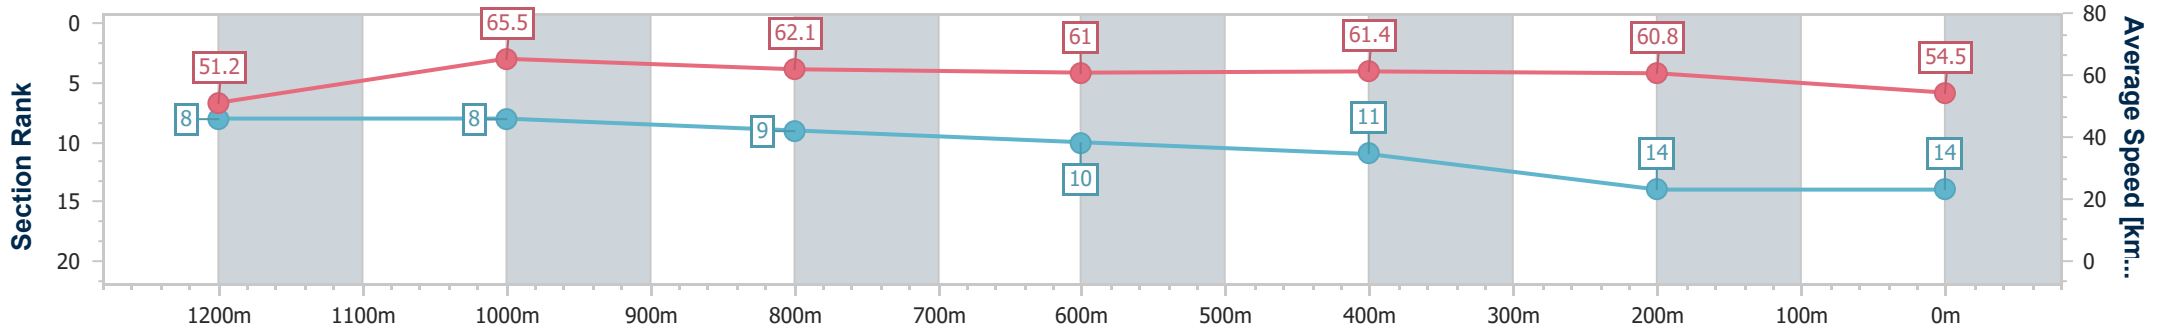

- [] Ranking at each section and finish
- .-.- No data available at this section
- NA No data available

Horse/Jockey Name	Show Of Stars
Final Rank	14
Fastest Section Time (Section)	0:11.00 (1200m)
Top Speed [km/h] (Section)	66.3 (1200m)
Race State	Finished

Eagle Farm QLD Professional
 Race 7: RACECOURSE VILLAGE BENCHMARK 68 Handicap - 1400m
 28 June 2023 - 16:05
 Track Rating: Good 4, Weather: Fine, Rail Position: +8m Entire Course

BRISBANE RACING CLUB

Section	Overall	1200m	1000m	800m	600m	400m	200m
Section Times	1:25.60 [14] (0:14.11)	1:11.49 [8] (0:11.00)	1:00.49 [8] (0:11.73)	0:48.76 [9] (0:11.91)	0:36.85 [10] (0:11.80)	0:25.05 [11] (0:11.85)	0:13.20 [14] (0:13.20)
Average Speed [km/h]	51.2	65.5	62.1	61.0	61.4	60.8	54.5
Top Speed [km/h]	65.6	66.3	63.6	61.8	62.2	62.4	58.5
Avg. Dist. to Rail [m]	1.2	1.8	2.5	1.9	1.5	2.8	0.9
Avg. Stride Freq. [Hz]	2.2	2.3	2.2	2.2	2.3	2.3	2.1
Avg. Stride Length [m]	6.6	7.9	7.7	7.5	7.4	7.4	7.1