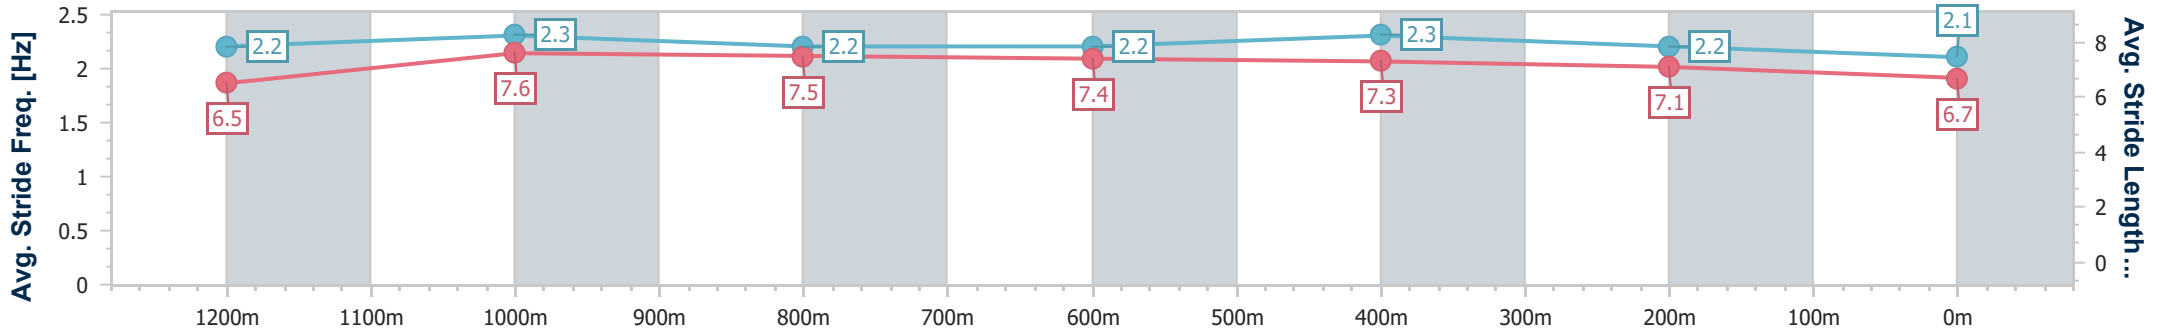

Eagle Farm QLD Professional
 Race 7: RACECOURSE VILLAGE BENCHMARK 68 Handicap - 1400m
 28 June 2023 - 16:05
 Track Rating: Good 4, Weather: Fine, Rail Position: +8m Entire Course

BRISBANE RACING CLUB

Section	Overall	1200m	1000m	800m	600m	400m	200m
Section Times	1:25.60 [14] (0:14.11)	1:11.49 [8] (0:11.00)	1:00.49 [8] (0:11.73)	0:48.76 [9] (0:11.91)	0:36.85 [10] (0:11.80)	0:25.05 [11] (0:11.85)	0:13.20 [14] (0:13.20)
Average Speed [km/h]	51.2	65.5	62.1	61.0	61.4	60.8	54.5
Top Speed [km/h]	65.6	66.3	63.6	61.8	62.2	62.4	58.5
Avg. Dist. to Rail [m]	1.2	1.8	2.5	1.9	1.5	2.8	0.9
Avg. Stride Freq. [Hz]	2.2	2.3	2.2	2.2	2.3	2.3	2.1
Avg. Stride Length [m]	6.6	7.9	7.7	7.5	7.4	7.4	7.1

- [] Ranking at each section and finish
- .-.- No data available at this section
- NA No data available

Horse/Jockey Name	Bushido
Final Rank	15
Fastest Section Time (Section)	0:11.11 (1200m)
Top Speed [km/h] (Section)	66.0 (1200m)
Race State	Finished

Eagle Farm QLD Professional
 Race 7: RACECOURSE VILLAGE BENCHMARK 68 Handicap - 1400m
 28 June 2023 - 16:05
 Track Rating: Good 4, Weather: Fine, Rail Position: +8m Entire Course

BRISBANE RACING CLUB

Section	Overall	1200m	1000m	800m	600m	400m	200m
Section Times	1:25.82 [15] (0:13.77)	1:12.05 [3] (0:11.11)	1:00.94 [4] (0:11.60)	0:49.34 [4] (0:11.91)	0:37.43 [4] (0:11.80)	0:25.63 [5] (0:12.13)	0:13.50 [13] (0:13.50)
Average Speed [km/h]	52.3	64.8	62.3	61.0	61.5	59.4	53.3
Top Speed [km/h]	65.7	66.0	62.8	61.7	62.0	61.3	56.3
Avg. Dist. to Rail [m]	0.9	0.2	1.0	1.7	1.9	2.4	2.2
Avg. Stride Freq. [Hz]	2.2	2.3	2.2	2.2	2.3	2.2	2.1
Avg. Stride Length [m]	6.5	7.6	7.5	7.4	7.3	7.1	6.7