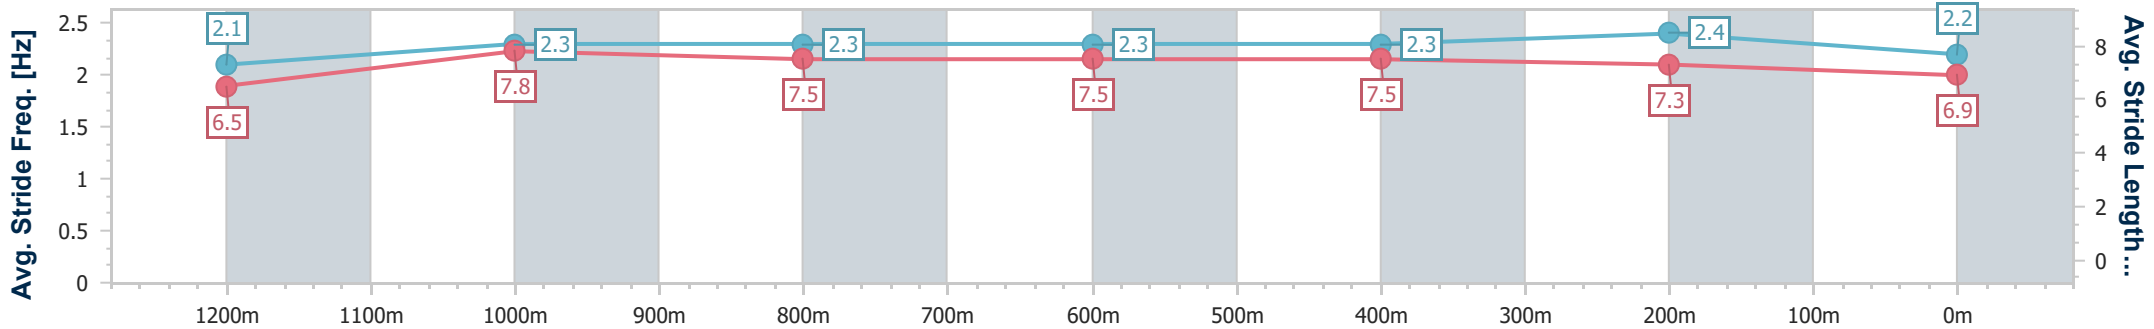

Eagle Farm QLD Professional
 Race 7: RACECOURSE VILLAGE BENCHMARK 68 Handicap - 1400m
 28 June 2023 - 16:05
 Track Rating: Good 4, Weather: Fine, Rail Position: +8m Entire Course

BRISBANE RACING CLUB

Section	Overall	1200m	1000m	800m	600m	400m	200m
Section Times	1:25.14 [11] (0:14.67)	1:10.47 [14] (0:11.27)	0:59.20 [15] (0:11.46)	0:47.74 [15] (0:11.80)	0:35.94 [15] (0:11.60)	0:24.34 [15] (0:11.63)	0:12.71 [15] (0:12.71)
Average Speed [km/h]	49.4	64.1	63.8	62.0	63.1	61.9	56.7
Top Speed [km/h]	63.3	64.9	65.0	62.9	64.7	64.5	59.3
Avg. Dist. to Rail [m]	10.4	3.6	3.6	3.4	3.4	6.7	3.6
Avg. Stride Freq. [Hz]	2.1	2.3	2.3	2.3	2.3	2.4	2.3
Avg. Stride Length [m]	6.3	7.4	7.6	7.6	7.5	7.3	7.0

- [] Ranking at each section and finish
- .-.- No data available at this section
- NA No data available

Horse/Jockey Name	Invisible Tears
Final Rank	12
Fastest Section Time (Section)	0:10.99 (1200m)
Top Speed [km/h] (Section)	67.4 (1200m)
Race State	Finished

Eagle Farm QLD Professional
 Race 7: RACECOURSE VILLAGE BENCHMARK 68 Handicap - 1400m
 28 June 2023 - 16:05
 Track Rating: Good 4, Weather: Fine, Rail Position: +8m Entire Course

BRISBANE RACING CLUB

Section	Overall	1200m	1000m	800m	600m	400m	200m
Section Times	1:25.22 [12] (0:14.41)	1:10.81 [11] (0:10.99)	0:59.82 [11] (0:11.66)	0:48.16 [12] (0:11.93)	0:36.23 [13] (0:11.61)	0:24.62 [12] (0:11.53)	0:13.09 [10] (0:13.09)
Average Speed [km/h]	50.1	65.7	62.4	60.9	62.3	62.5	55.0
Top Speed [km/h]	64.4	67.4	63.6	61.7	64.8	64.8	58.8
Avg. Dist. to Rail [m]	1.8	2.1	2.3	1.9	1.1	0.6	0.7
Avg. Stride Freq. [Hz]	2.1	2.3	2.3	2.3	2.3	2.4	2.2
Avg. Stride Length [m]	6.5	7.8	7.5	7.5	7.5	7.3	6.9