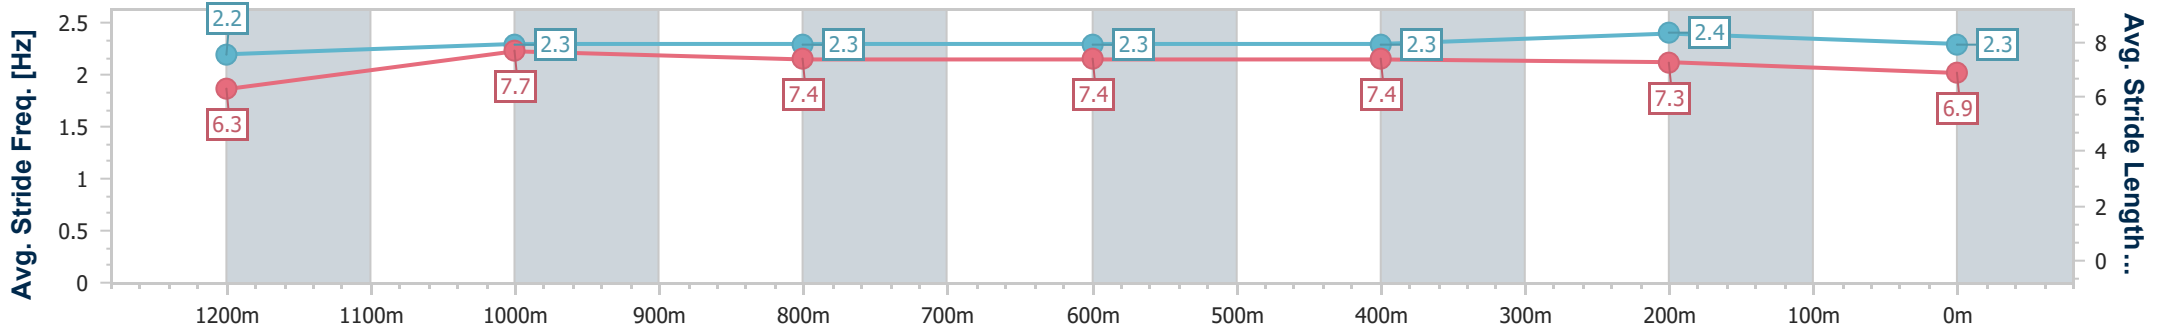

Horse/Jockey Name	Micro
Final Rank	6
Fastest Section Time (Section)	0:11.03 (1200m)
Top Speed [km/h] (Section)	66.5 (1200m)
Race State	Finished

Eagle Farm QLD Professional
Race 7: RACECOURSE VILLAGE BENCHMARK 68 Handicap - 1400m
28 June 2023 - 16:05
Track Rating: Good 4, Weather: Fine, Rail Position: +8m Entire Course

BRISBANE RACING CLUB

Section	Overall	1200m	1000m	800m	600m	400m	200m
Section Times	1:24.47 [6] (0:14.34)	1:10.13 [10] (0:11.03)	0:59.10 [10] (0:11.42)	0:47.68 [8] (0:11.94)	0:35.74 [9] (0:11.59)	0:24.15 [8] (0:11.50)	0:12.65 [7] (0:12.65)
Average Speed [km/h]	50.3	65.4	63.9	61.3	62.8	62.5	56.9
Top Speed [km/h]	64.5	66.5	64.8	63.0	63.9	64.3	59.5
Avg. Dist. to Rail [m]	4.5	2.3	2.9	3.6	2.5	5.2	3.7
Avg. Stride Freq. [Hz]	2.2	2.3	2.3	2.3	2.3	2.4	2.3
Avg. Stride Length [m]	6.3	7.7	7.4	7.4	7.4	7.3	6.9

- [ ] Ranking at each section and finish
- -.-.- No data available at this section
- NA No data available