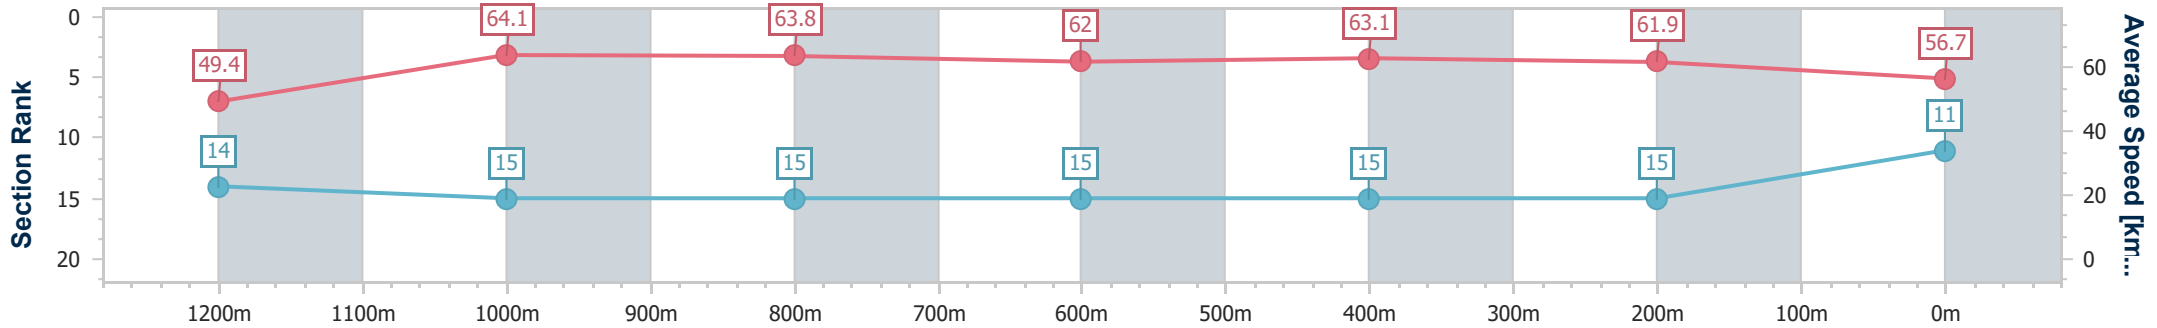

- [] Ranking at each section and finish
- .-.- No data available at this section
- NA No data available

Horse/Jockey Name	Savvy Lad
Final Rank	11
Fastest Section Time (Section)	0:11.27 (1200m)
Top Speed [km/h] (Section)	65.0 (1000m)
Race State	Finished

Eagle Farm QLD Professional
 Race 7: RACECOURSE VILLAGE BENCHMARK 68 Handicap - 1400m
 28 June 2023 - 16:05
 Track Rating: Good 4, Weather: Fine, Rail Position: +8m Entire Course

BRISBANE RACING CLUB

Section	Overall	1200m	1000m	800m	600m	400m	200m
Section Times	1:25.14 [11] (0:14.67)	1:10.47 [14] (0:11.27)	0:59.20 [15] (0:11.46)	0:47.74 [15] (0:11.80)	0:35.94 [15] (0:11.60)	0:24.34 [15] (0:11.63)	0:12.71 [15] (0:12.71)
Average Speed [km/h]	49.4	64.1	63.8	62.0	63.1	61.9	56.7
Top Speed [km/h]	63.3	64.9	65.0	62.9	64.7	64.5	59.3
Avg. Dist. to Rail [m]	10.4	3.6	3.6	3.4	3.4	6.7	3.6
Avg. Stride Freq. [Hz]	2.1	2.3	2.3	2.3	2.3	2.4	2.3
Avg. Stride Length [m]	6.3	7.4	7.6	7.6	7.5	7.3	7.0