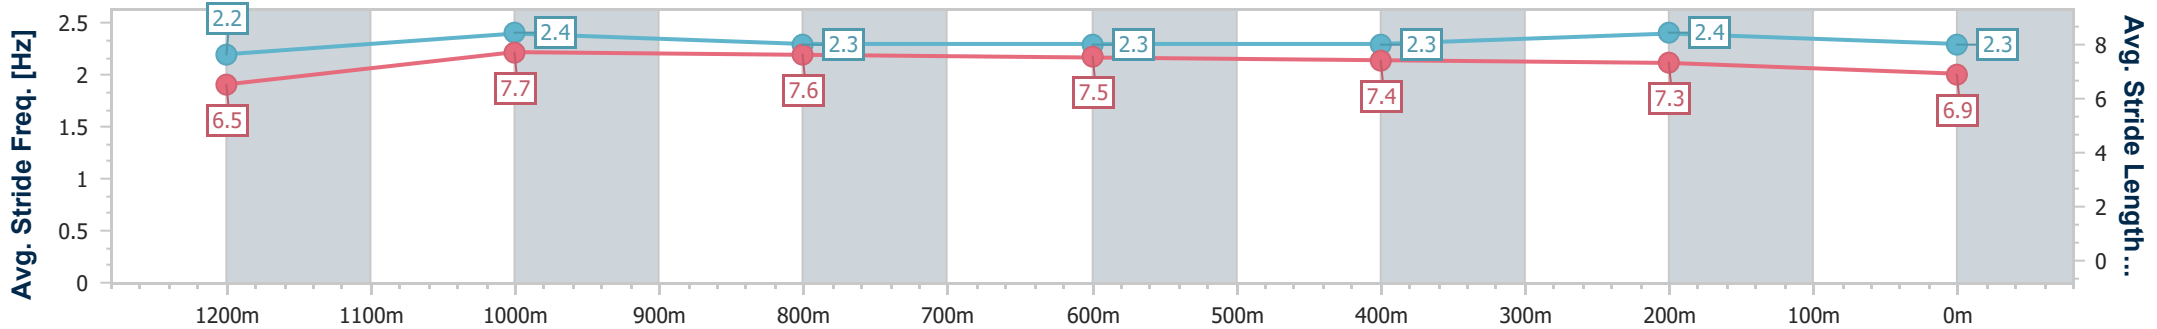

Horse/Jockey Name	Charlie's Case
Final Rank	3
Fastest Section Time (Section)	0:10.98 (1200m)
Top Speed [km/h] (Section)	66.9 (1200m)
Race State	Finished

Eagle Farm QLD Professional
Race 7: RACECOURSE VILLAGE BENCHMARK 68 Handicap - 1400m
28 June 2023 - 16:05
Track Rating: Good 4, Weather: Fine, Rail Position: +8m Entire Course

BRISBANE RACING CLUB

Section	Overall	1200m	1000m	800m	600m	400m	200m
Section Times	1:24.13 [3] (0:14.06)	1:10.07 [7] (0:10.98)	0:59.09 [6] (0:11.55)	0:47.54 [5] (0:11.94)	0:35.60 [6] (0:11.59)	0:24.01 [4] (0:11.55)	0:12.46 [4] (0:12.46)
Average Speed [km/h]	51.5	65.7	63.6	61.4	63.0	62.4	57.8
Top Speed [km/h]	65.2	66.9	64.9	62.2	63.8	63.4	60.8
Avg. Dist. to Rail [m]	3.5	3.4	4.0	4.4	2.9	4.5	4.5
Avg. Stride Freq. [Hz]	2.2	2.4	2.3	2.3	2.3	2.4	2.3
Avg. Stride Length [m]	6.5	7.7	7.6	7.5	7.4	7.3	6.9

- [ ] Ranking at each section and finish
- -.-.- No data available at this section
- NA No data available