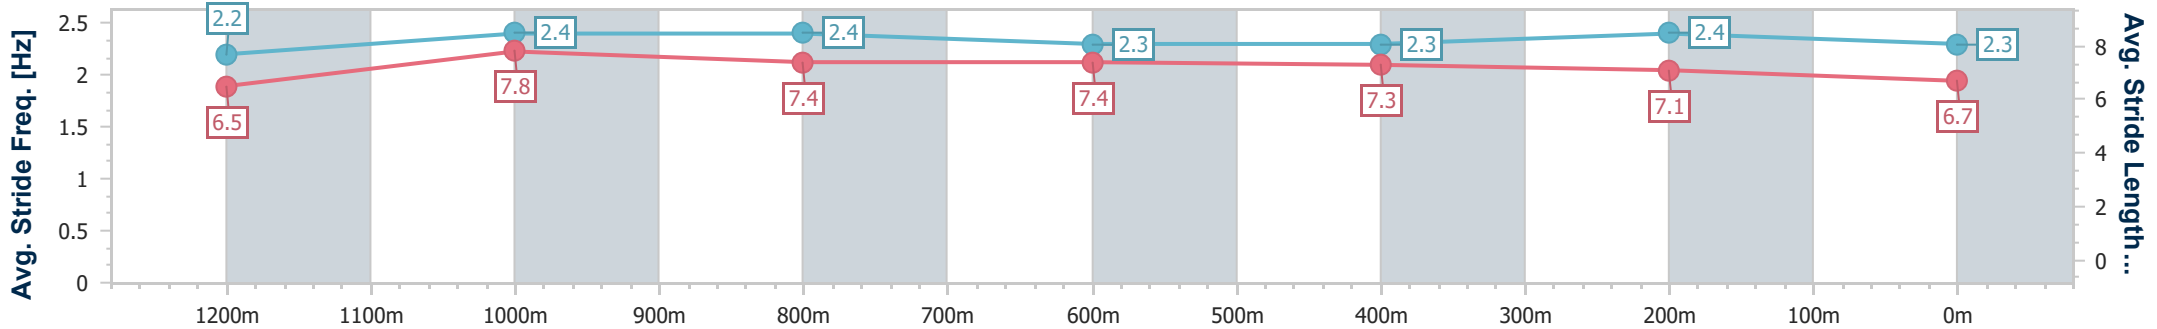

Eagle Farm QLD Professional
 Race 7: RACECOURSE VILLAGE BENCHMARK 68 Handicap - 1400m
 28 June 2023 - 16:05
 Track Rating: Good 4, Weather: Fine, Rail Position: +8m Entire Course

BRISBANE RACING CLUB

Section	Overall	1200m	1000m	800m	600m	400m	200m
Section Times	1:25.22 [12] (0:14.41)	1:10.81 [11] (0:10.99)	0:59.82 [11] (0:11.66)	0:48.16 [12] (0:11.93)	0:36.23 [13] (0:11.61)	0:24.62 [12] (0:11.53)	0:13.09 [10] (0:13.09)
Average Speed [km/h]	50.1	65.7	62.4	60.9	62.3	62.5	55.0
Top Speed [km/h]	64.4	67.4	63.6	61.7	64.8	64.8	58.8
Avg. Dist. to Rail [m]	1.8	2.1	2.3	1.9	1.1	0.6	0.7
Avg. Stride Freq. [Hz]	2.1	2.3	2.3	2.3	2.3	2.4	2.2
Avg. Stride Length [m]	6.5	7.8	7.5	7.5	7.5	7.3	6.9

- [] Ranking at each section and finish
- .-.- No data available at this section
- NA No data available

Horse/Jockey Name	Expresso Love
Final Rank	13
Fastest Section Time (Section)	0:11.02 (1200m)
Top Speed [km/h] (Section)	67.7 (1200m)
Race State	Finished

Eagle Farm QLD Professional
 Race 7: RACECOURSE VILLAGE BENCHMARK 68 Handicap - 1400m
 28 June 2023 - 16:05
 Track Rating: Good 4, Weather: Fine, Rail Position: +8m Entire Course

BRISBANE RACING CLUB

Section	Overall	1200m	1000m	800m	600m	400m	200m
Section Times	1:25.35 [13] (0:13.90)	1:11.45 [6] (0:11.02)	1:00.43 [5] (0:11.71)	0:48.72 [6] (0:11.79)	0:36.93 [5] (0:11.82)	0:25.11 [6] (0:11.97)	0:13.14 [11] (0:13.14)
Average Speed [km/h]	51.9	65.7	62.8	61.8	61.5	60.0	54.8
Top Speed [km/h]	67.3	67.7	64.6	62.4	62.4	62.0	58.1
Avg. Dist. to Rail [m]	5.3	4.8	4.3	2.6	2.0	5.1	5.5
Avg. Stride Freq. [Hz]	2.2	2.4	2.4	2.3	2.3	2.4	2.3
Avg. Stride Length [m]	6.5	7.8	7.4	7.4	7.3	7.1	6.7