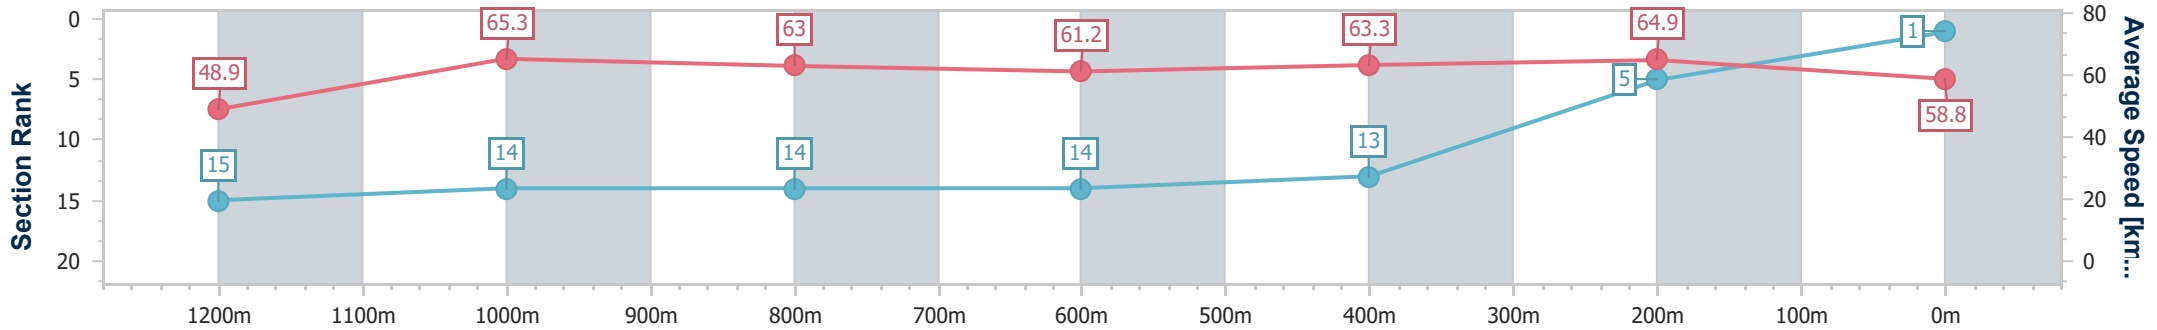

Eagle Farm QLD Professional
 Race 7: RACECOURSE VILLAGE BENCHMARK 68 Handicap - 1400m
 28 June 2023 - 16:05
 Track Rating: Good 4, Weather: Fine, Rail Position: +8m Entire Course

BRISBANE RACING CLUB

Section	Overall	1200m	1000m	800m	600m	400m	200m
Section Times	1:23.96 [1] (0:14.79)	1:09.17 [15] (0:11.04)	0:58.13 [14] (0:11.49)	0:46.64 [14] (0:11.85)	0:34.79 [14] (0:11.43)	0:23.36 [13] (0:11.11)	0:12.25 [5] (0:12.25)
Average Speed [km/h]	48.9	65.3	63.0	61.2	63.3	64.9	58.8
Top Speed [km/h]	65.1	66.7	64.5	62.0	66.8	67.0	62.5
Avg. Dist. to Rail [m]	6.1	1.9	1.5	1.1	1.2	2.1	0.8
Avg. Stride Freq. [Hz]	2.1	2.3	2.3	2.2	2.3	2.4	2.3
Avg. Stride Length [m]	6.5	7.7	7.7	7.6	7.6	7.5	7.0