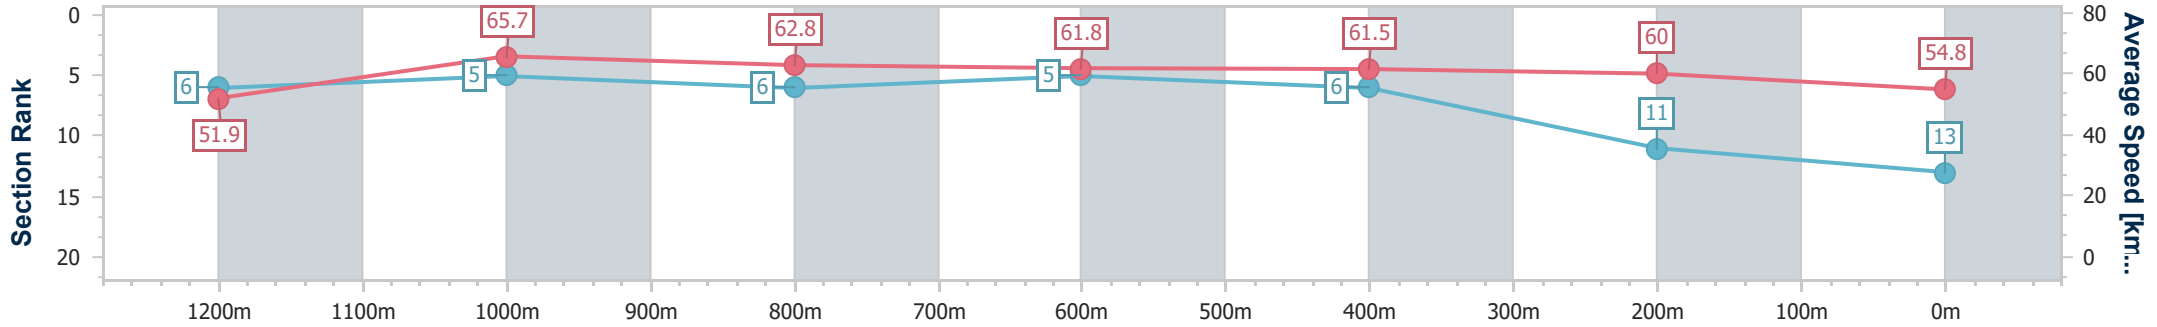

Eagle Farm QLD Professional
 Race 7: RACECOURSE VILLAGE BENCHMARK 68 Handicap - 1400m
 28 June 2023 - 16:05
 Track Rating: Good 4, Weather: Fine, Rail Position: +8m Entire Course

BRISBANE RACING CLUB

Section	Overall	1200m	1000m	800m	600m	400m	200m
Section Times	1:25.22 [12] (0:14.41)	1:10.81 [11] (0:10.99)	0:59.82 [11] (0:11.66)	0:48.16 [12] (0:11.93)	0:36.23 [13] (0:11.61)	0:24.62 [12] (0:11.53)	0:13.09 [10] (0:13.09)
Average Speed [km/h]	50.1	65.7	62.4	60.9	62.3	62.5	55.0
Top Speed [km/h]	64.4	67.4	63.6	61.7	64.8	64.8	58.8
Avg. Dist. to Rail [m]	1.8	2.1	2.3	1.9	1.1	0.6	0.7
Avg. Stride Freq. [Hz]	2.1	2.3	2.3	2.3	2.3	2.4	2.2
Avg. Stride Length [m]	6.5	7.8	7.5	7.5	7.5	7.3	6.9

- [] Ranking at each section and finish
- .-.- No data available at this section
- NA No data available

Horse/Jockey Name	Expresso Love
Final Rank	13
Fastest Section Time (Section)	0:11.02 (1200m)
Top Speed [km/h] (Section)	67.7 (1200m)
Race State	Finished

Eagle Farm QLD Professional
 Race 7: RACECOURSE VILLAGE BENCHMARK 68 Handicap - 1400m
 28 June 2023 - 16:05
 Track Rating: Good 4, Weather: Fine, Rail Position: +8m Entire Course

BRISBANE RACING CLUB

Section	Overall	1200m	1000m	800m	600m	400m	200m
Section Times	1:25.35 [13] (0:13.90)	1:11.45 [6] (0:11.02)	1:00.43 [5] (0:11.71)	0:48.72 [6] (0:11.79)	0:36.93 [5] (0:11.82)	0:25.11 [6] (0:11.97)	0:13.14 [11] (0:13.14)
Average Speed [km/h]	51.9	65.7	62.8	61.8	61.5	60.0	54.8
Top Speed [km/h]	67.3	67.7	64.6	62.4	62.4	62.0	58.1
Avg. Dist. to Rail [m]	5.3	4.8	4.3	2.6	2.0	5.1	5.5
Avg. Stride Freq. [Hz]	2.2	2.4	2.4	2.3	2.3	2.4	2.3
Avg. Stride Length [m]	6.5	7.8	7.4	7.4	7.3	7.1	6.7