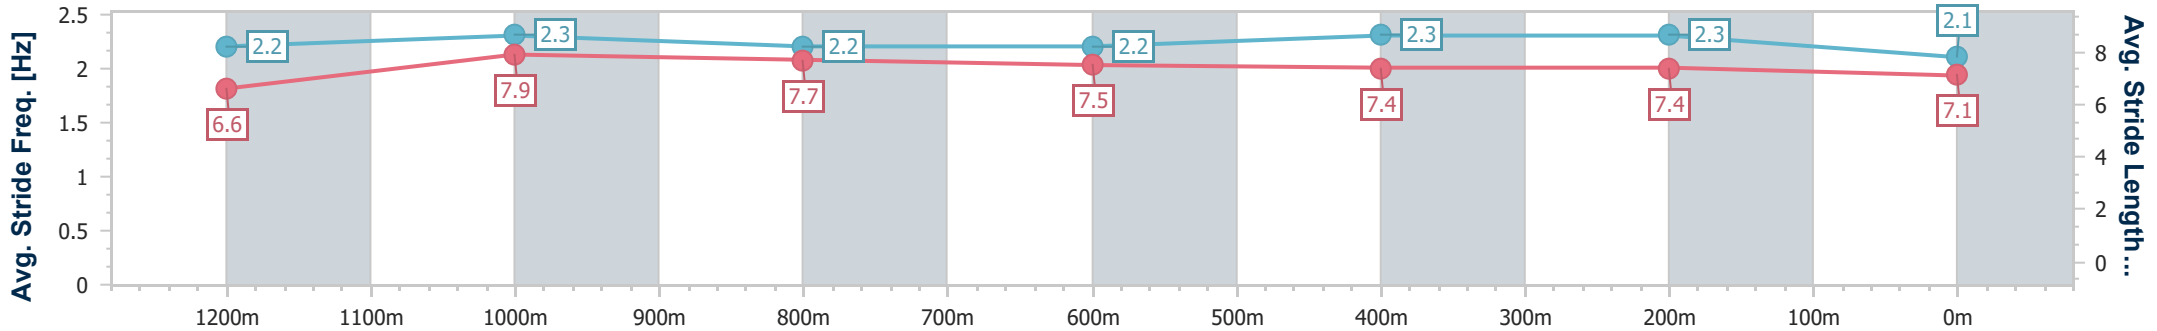

Eagle Farm QLD Professional
 Race 7: RACECOURSE VILLAGE BENCHMARK 68 Handicap - 1400m
 28 June 2023 - 16:05
 Track Rating: Good 4, Weather: Fine, Rail Position: +8m Entire Course

BRISBANE RACING CLUB

Section	Overall	1200m	1000m	800m	600m	400m	200m
Section Times	1:25.35 [13] (0:13.90)	1:11.45 [6] (0:11.02)	1:00.43 [5] (0:11.71)	0:48.72 [6] (0:11.79)	0:36.93 [5] (0:11.82)	0:25.11 [6] (0:11.97)	0:13.14 [11] (0:13.14)
Average Speed [km/h]	51.9	65.7	62.8	61.8	61.5	60.0	54.8
Top Speed [km/h]	67.3	67.7	64.6	62.4	62.4	62.0	58.1
Avg. Dist. to Rail [m]	5.3	4.8	4.3	2.6	2.0	5.1	5.5
Avg. Stride Freq. [Hz]	2.2	2.4	2.4	2.3	2.3	2.4	2.3
Avg. Stride Length [m]	6.5	7.8	7.4	7.4	7.3	7.1	6.7

- [] Ranking at each section and finish
- .-.- No data available at this section
- NA No data available

Horse/Jockey Name	Show Of Stars
Final Rank	14
Fastest Section Time (Section)	0:11.00 (1200m)
Top Speed [km/h] (Section)	66.3 (1200m)
Race State	Finished

Eagle Farm QLD Professional
 Race 7: RACECOURSE VILLAGE BENCHMARK 68 Handicap - 1400m
 28 June 2023 - 16:05
 Track Rating: Good 4, Weather: Fine, Rail Position: +8m Entire Course

BRISBANE RACING CLUB

Section	Overall	1200m	1000m	800m	600m	400m	200m
Section Times	1:25.60 [14] (0:14.11)	1:11.49 [8] (0:11.00)	1:00.49 [8] (0:11.73)	0:48.76 [9] (0:11.91)	0:36.85 [10] (0:11.80)	0:25.05 [11] (0:11.85)	0:13.20 [14] (0:13.20)
Average Speed [km/h]	51.2	65.5	62.1	61.0	61.4	60.8	54.5
Top Speed [km/h]	65.6	66.3	63.6	61.8	62.2	62.4	58.5
Avg. Dist. to Rail [m]	1.2	1.8	2.5	1.9	1.5	2.8	0.9
Avg. Stride Freq. [Hz]	2.2	2.3	2.2	2.2	2.3	2.3	2.1
Avg. Stride Length [m]	6.6	7.9	7.7	7.5	7.4	7.4	7.1