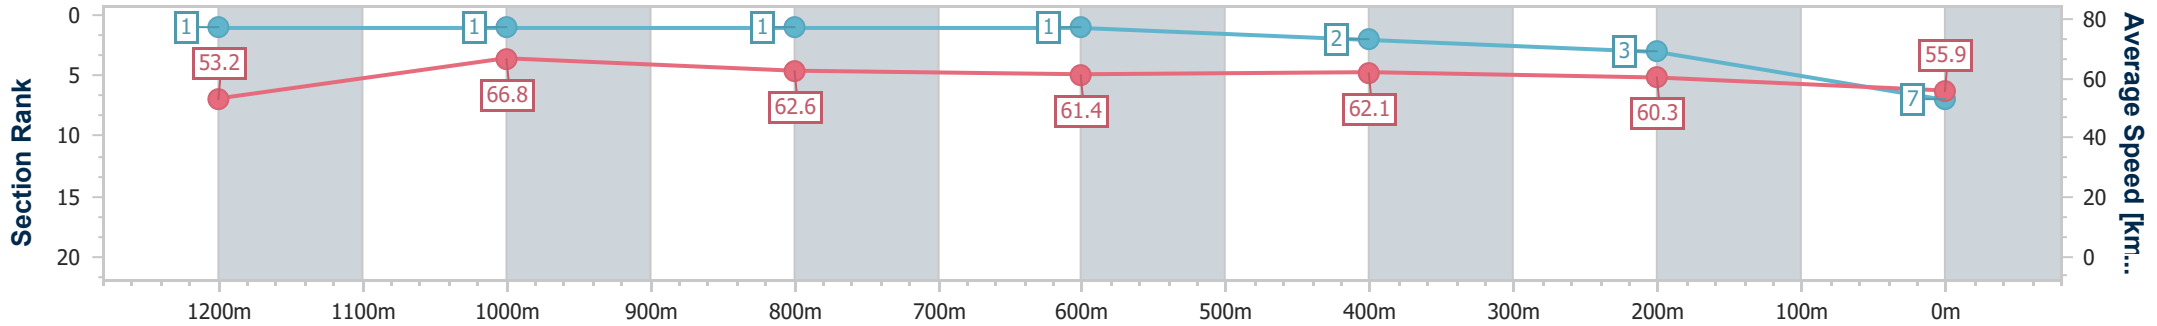

Horse/Jockey Name	Magic In Me
Final Rank	7
Fastest Section Time (Section)	0:10.83 (1200m)
Top Speed [km/h] (Section)	69.4 (1200m)
Race State	Finished

Eagle Farm QLD Professional
Race 7: RACECOURSE VILLAGE BENCHMARK 68 Handicap - 1400m
28 June 2023 - 16:05
Track Rating: Good 4, Weather: Fine, Rail Position: +8m Entire Course

BRISBANE RACING CLUB

Section	Overall	1200m	1000m	800m	600m	400m	200m
Section Times	1:24.51 [7] (0:13.57)	1:10.94 [1] (0:10.83)	1:00.11 [1] (0:11.68)	0:48.43 [1] (0:11.87)	0:36.56 [1] (0:11.73)	0:24.83 [2] (0:11.95)	0:12.88 [3] (0:12.88)
Average Speed [km/h]	53.2	66.8	62.6	61.4	62.1	60.3	55.9
Top Speed [km/h]	66.8	69.4	63.8	63.3	63.3	62.2	59.3
Avg. Dist. to Rail [m]	5.7	3.2	3.6	3.0	2.0	2.1	1.0
Avg. Stride Freq. [Hz]	2.3	2.4	2.4	2.4	2.4	2.4	2.3
Avg. Stride Length [m]	6.4	7.6	7.3	7.3	7.1	7.0	6.7

- [ ] Ranking at each section and finish
- -.-.- No data available at this section
- NA No data available