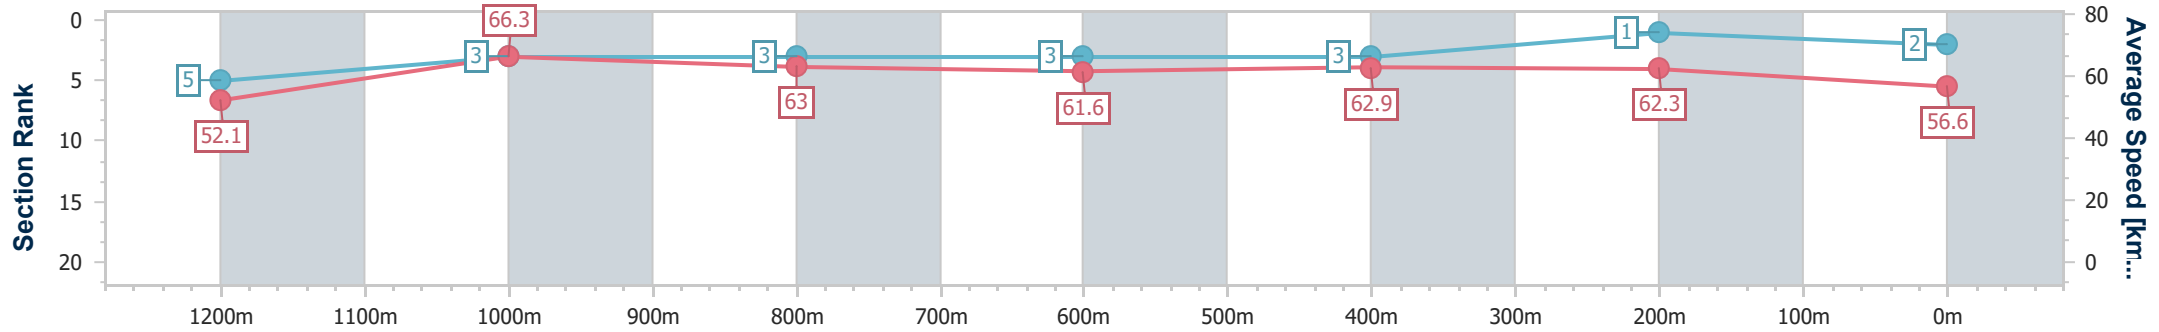

Horse/Jockey Name	Whitewater
Final Rank	2
Fastest Section Time (Section)	0:10.88 (1200m)
Top Speed [km/h] (Section)	67.1 (1200m)
Race State	Finished

Eagle Farm QLD Professional
Race 7: RACECOURSE VILLAGE BENCHMARK 68 Handicap - 1400m
28 June 2023 - 16:05
Track Rating: Good 4, Weather: Fine, Rail Position: +8m Entire Course

BRISBANE RACING CLUB

Section	Overall	1200m	1000m	800m	600m	400m	200m
Section Times	1:24.07 [2] (0:13.85)	1:10.22 [5] (0:10.88)	0:59.34 [3] (0:11.63)	0:47.71 [3] (0:11.87)	0:35.84 [3] (0:11.56)	0:24.28 [3] (0:11.57)	0:12.71 [1] (0:12.71)
Average Speed [km/h]	52.1	66.3	63.0	61.6	62.9	62.3	56.6
Top Speed [km/h]	64.8	67.1	64.9	62.7	63.7	63.7	59.6
Avg. Dist. to Rail [m]	2.4	2.4	3.9	3.8	2.0	3.0	1.3
Avg. Stride Freq. [Hz]	2.2	2.3	2.2	2.2	2.2	2.3	2.2
Avg. Stride Length [m]	6.5	8.0	7.7	7.7	7.7	7.5	7.2

- [ ] Ranking at each section and finish
- -.-.- No data available at this section
- NA No data available