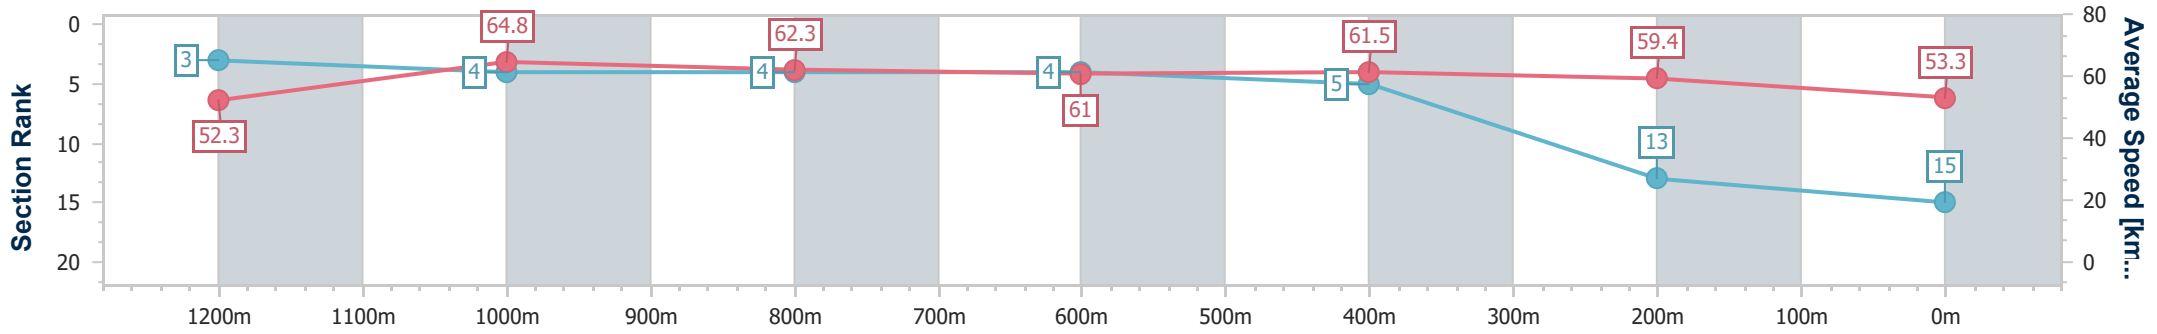

Eagle Farm QLD Professional
 Race 7: RACECOURSE VILLAGE BENCHMARK 68 Handicap - 1400m
 28 June 2023 - 16:05
 Track Rating: Good 4, Weather: Fine, Rail Position: +8m Entire Course

BRISBANE RACING CLUB

Section	Overall	1200m	1000m	800m	600m	400m	200m
Section Times	1:25.60 [14] (0:14.11)	1:11.49 [8] (0:11.00)	1:00.49 [8] (0:11.73)	0:48.76 [9] (0:11.91)	0:36.85 [10] (0:11.80)	0:25.05 [11] (0:11.85)	0:13.20 [14] (0:13.20)
Average Speed [km/h]	51.2	65.5	62.1	61.0	61.4	60.8	54.5
Top Speed [km/h]	65.6	66.3	63.6	61.8	62.2	62.4	58.5
Avg. Dist. to Rail [m]	1.2	1.8	2.5	1.9	1.5	2.8	0.9
Avg. Stride Freq. [Hz]	2.2	2.3	2.2	2.2	2.3	2.3	2.1
Avg. Stride Length [m]	6.6	7.9	7.7	7.5	7.4	7.4	7.1

- [] Ranking at each section and finish
- .-.- No data available at this section
- NA No data available

Horse/Jockey Name	Bushido
Final Rank	15
Fastest Section Time (Section)	0:11.11 (1200m)
Top Speed [km/h] (Section)	66.0 (1200m)
Race State	Finished

Eagle Farm QLD Professional
 Race 7: RACECOURSE VILLAGE BENCHMARK 68 Handicap - 1400m
 28 June 2023 - 16:05
 Track Rating: Good 4, Weather: Fine, Rail Position: +8m Entire Course

BRISBANE RACING CLUB

Section	Overall	1200m	1000m	800m	600m	400m	200m
Section Times	1:25.82 [15] (0:13.77)	1:12.05 [3] (0:11.11)	1:00.94 [4] (0:11.60)	0:49.34 [4] (0:11.91)	0:37.43 [4] (0:11.80)	0:25.63 [5] (0:12.13)	0:13.50 [13] (0:13.50)
Average Speed [km/h]	52.3	64.8	62.3	61.0	61.5	59.4	53.3
Top Speed [km/h]	65.7	66.0	62.8	61.7	62.0	61.3	56.3
Avg. Dist. to Rail [m]	0.9	0.2	1.0	1.7	1.9	2.4	2.2
Avg. Stride Freq. [Hz]	2.2	2.3	2.2	2.2	2.3	2.2	2.1
Avg. Stride Length [m]	6.5	7.6	7.5	7.4	7.3	7.1	6.7