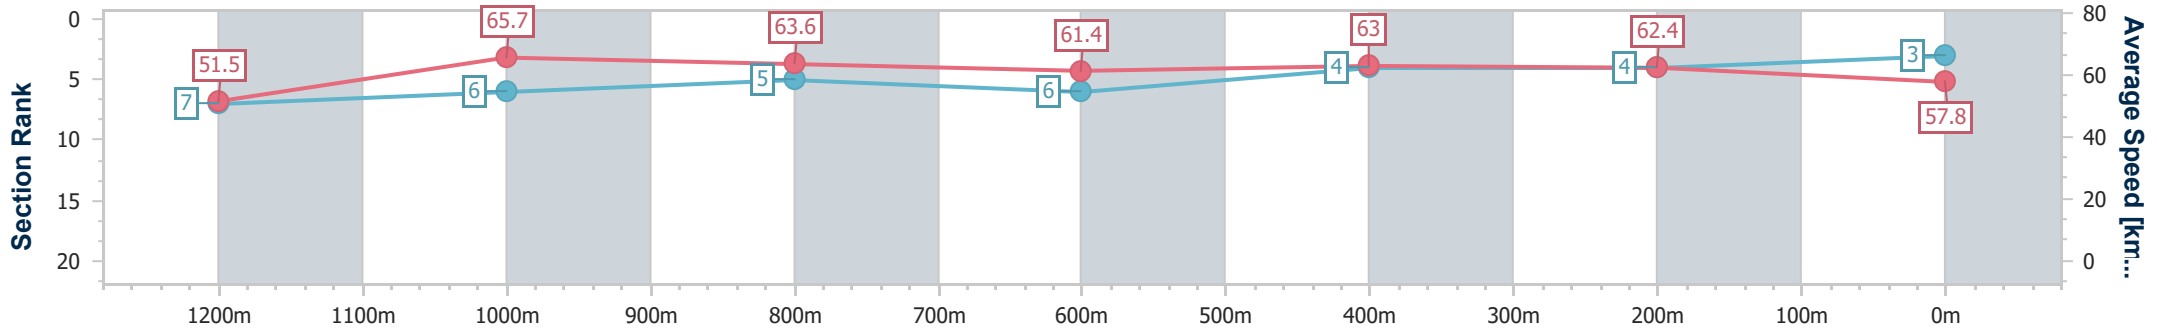

Horse/Jockey Name	Charlie's Case
Final Rank	3
Fastest Section Time (Section)	0:10.98 (1200m)
Top Speed [km/h] (Section)	66.9 (1200m)
Race State	Finished

Eagle Farm QLD Professional
Race 7: RACECOURSE VILLAGE BENCHMARK 68 Handicap - 1400m
28 June 2023 - 16:05
Track Rating: Good 4, Weather: Fine, Rail Position: +8m Entire Course

BRISBANE RACING CLUB

Section	Overall	1200m	1000m	800m	600m	400m	200m
Section Times	1:24.13 [3] (0:14.06)	1:10.07 [7] (0:10.98)	0:59.09 [6] (0:11.55)	0:47.54 [5] (0:11.94)	0:35.60 [6] (0:11.59)	0:24.01 [4] (0:11.55)	0:12.46 [4] (0:12.46)
Average Speed [km/h]	51.5	65.7	63.6	61.4	63.0	62.4	57.8
Top Speed [km/h]	65.2	66.9	64.9	62.2	63.8	63.4	60.8
Avg. Dist. to Rail [m]	3.5	3.4	4.0	4.4	2.9	4.5	4.5
Avg. Stride Freq. [Hz]	2.2	2.4	2.3	2.3	2.3	2.4	2.3
Avg. Stride Length [m]	6.5	7.7	7.6	7.5	7.4	7.3	6.9

- [ ] Ranking at each section and finish
- -.-.- No data available at this section
- NA No data available