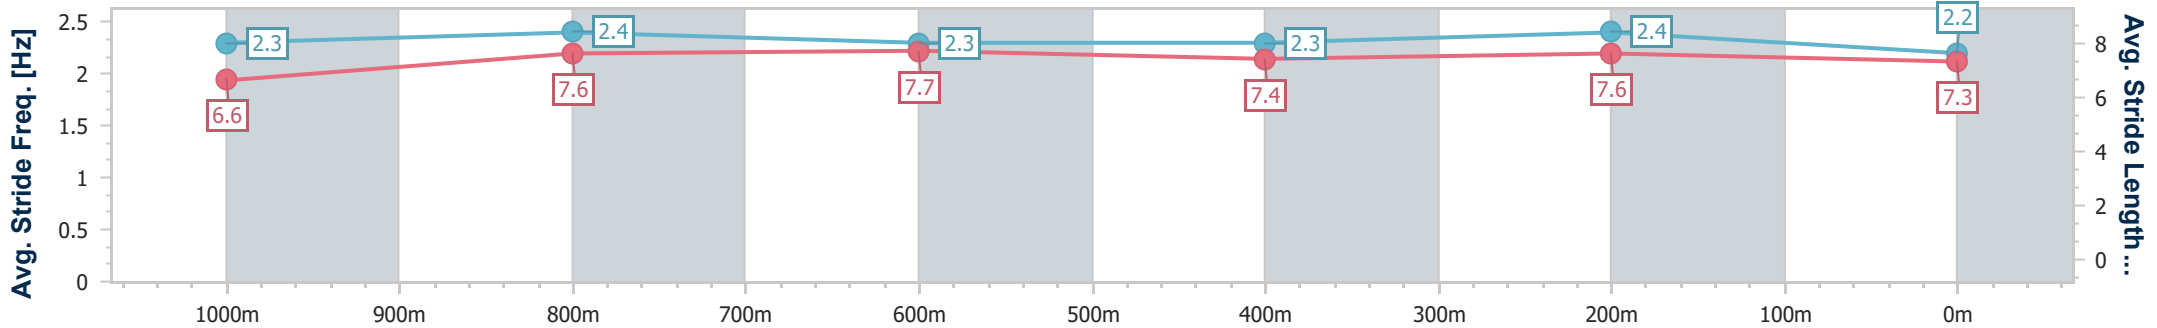

Eagle Farm QLD Professional

Race 8: GALLOPERS SPORTS CLUB Class 1 Plate - 1200m

28 June 2023 - 16:38

Track Rating: Good 4, Weather: Fine, Rail Position: +8m Entire Course

BRISBANE RACING CLUB

Section	Overall	1000m	800m	600m	400m	200m
Section Times	1:11.32 [1] (0:13.53)	0:57.79 [4] (0:11.25)	0:46.54 [5] (0:11.65)	0:34.89 [5] (0:11.58)	0:23.31 [6] (0:11.16)	0:12.15 [1] (0:12.15)
Average Speed [km/h]	53.4	65.1	62.6	62.8	64.5	59.3
Top Speed [km/h]	68.0	66.4	65.0	64.8	65.8	63.1
Avg. Dist. to Rail [m]	5.3	3.3	3.3	1.7	4.1	4.5
Avg. Stride Freq. [Hz]	2.3	2.4	2.3	2.3	2.4	2.2
Avg. Stride Length [m]	6.6	7.6	7.7	7.4	7.6	7.3