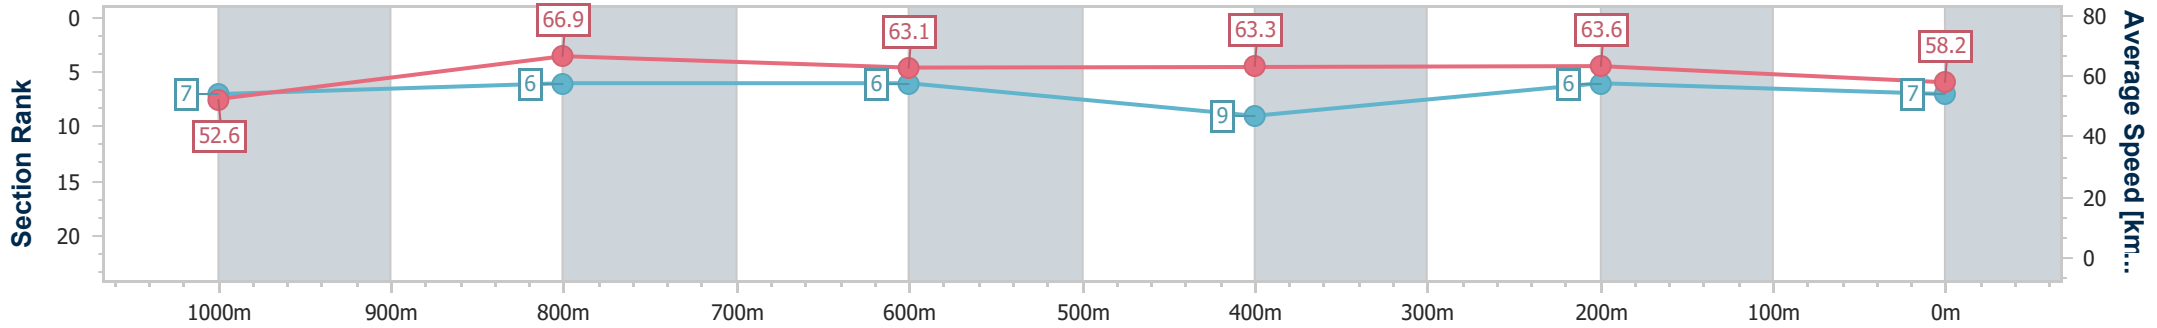

Eagle Farm QLD Professional

Race 8: GALLOPERS SPORTS CLUB Class 1 Plate - 1200m

28 June 2023 - 16:38

Track Rating: Good 4, Weather: Fine, Rail Position: +8m Entire Course

BRISBANE RACING CLUB

Section	Overall	1000m	800m	600m	400m	200m
Section Times	1:11.83 [7] (0:13.75)	0:58.08 [7] (0:11.05)	0:47.03 [6] (0:11.72)	0:35.31 [6] (0:11.61)	0:23.70 [9] (0:11.32)	0:12.38 [6] (0:12.38)
Average Speed [km/h]	52.6	66.9	63.1	63.3	63.6	58.2
Top Speed [km/h]	66.8	68.7	64.3	64.7	64.5	61.8
Avg. Dist. to Rail [m]	7.3	5.5	5.8	3.9	5.0	4.5
Avg. Stride Freq. [Hz]	2.3	2.4	2.3	2.3	2.4	2.3
Avg. Stride Length [m]	6.2	7.7	7.6	7.5	7.4	6.9