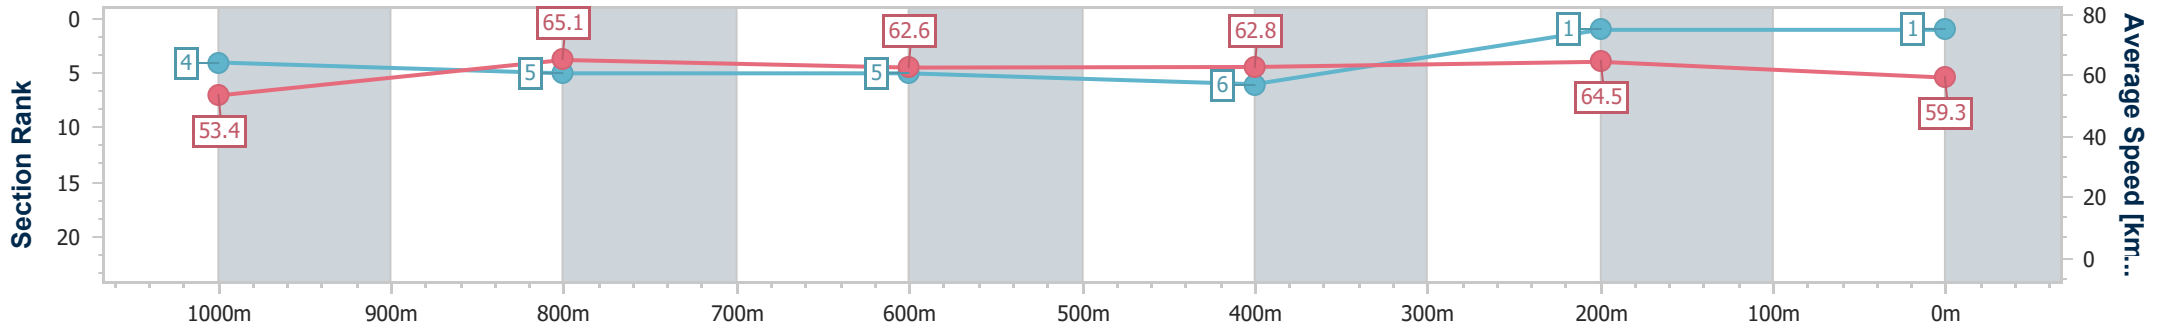

Eagle Farm QLD Professional

Race 8: GALLOPERS SPORTS CLUB Class 1 Plate - 1200m

28 June 2023 - 16:38

Track Rating: Good 4, Weather: Fine, Rail Position: +8m Entire Course

BRISBANE RACING CLUB

Section	Overall	1000m	800m	600m	400m	200m
Section Times	1:11.32 [1] (0:13.53)	0:57.79 [4] (0:11.25)	0:46.54 [5] (0:11.65)	0:34.89 [5] (0:11.58)	0:23.31 [6] (0:11.16)	0:12.15 [1] (0:12.15)
Average Speed [km/h]	53.4	65.1	62.6	62.8	64.5	59.3
Top Speed [km/h]	68.0	66.4	65.0	64.8	65.8	63.1
Avg. Dist. to Rail [m]	5.3	3.3	3.3	1.7	4.1	4.5
Avg. Stride Freq. [Hz]	2.3	2.4	2.3	2.3	2.4	2.2
Avg. Stride Length [m]	6.6	7.6	7.7	7.4	7.6	7.3