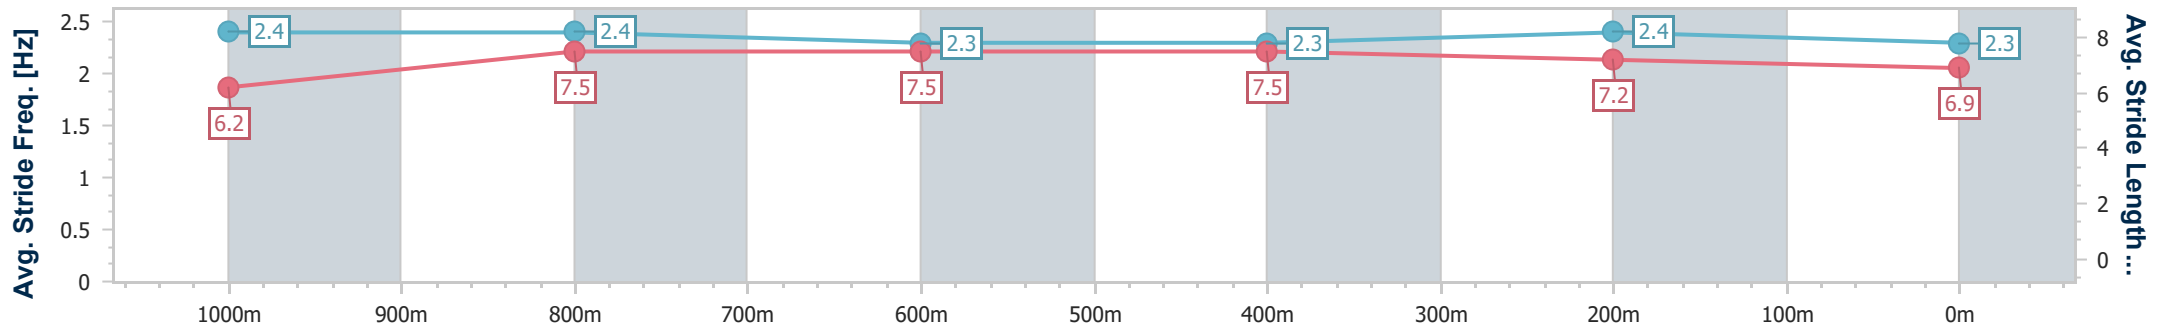

Eagle Farm QLD Professional

Race 8: GALLOPERS SPORTS CLUB Class 1 Plate - 1200m

28 June 2023 - 16:38

Track Rating: Good 4, Weather: Fine, Rail Position: +8m Entire Course

BRISBANE RACING CLUB

Section	Overall	1000m	800m	600m	400m	200m
Section Times	1:11.73 [4] (0:13.27)	0:58.46 [3] (0:11.33)	0:47.13 [3] (0:11.61)	0:35.52 [3] (0:11.68)	0:23.84 [3] (0:11.36)	0:12.48 [2] (0:12.48)
Average Speed [km/h]	54.5	65.4	63.5	63.1	63.3	57.6
Top Speed [km/h]	68.0	67.1	65.2	64.1	64.1	62.6
Avg. Dist. to Rail [m]	6.6	6.1	5.5	4.4	5.2	2.4
Avg. Stride Freq. [Hz]	2.4	2.4	2.3	2.3	2.4	2.3
Avg. Stride Length [m]	6.2	7.5	7.5	7.5	7.2	6.9