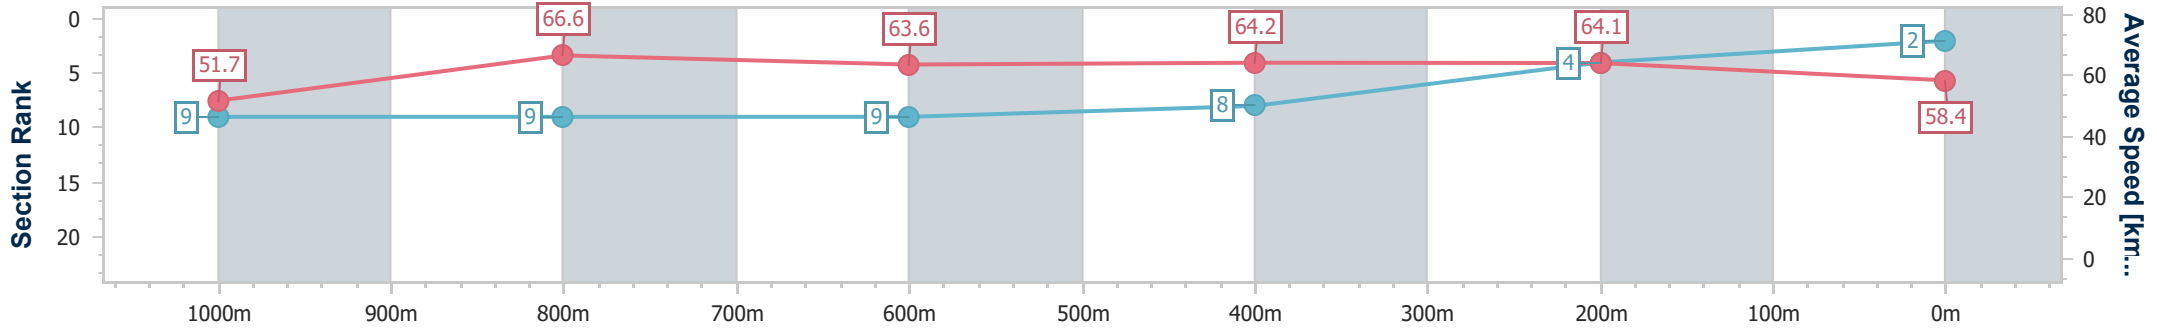

Eagle Farm QLD Professional

Race 8: GALLOPERS SPORTS CLUB Class 1 Plate - 1200m

28 June 2023 - 16:38

Track Rating: Good 4, Weather: Fine, Rail Position: +8m Entire Course

BRISBANE RACING CLUB

Section	Overall	1000m	800m	600m	400m	200m
Section Times	1:11.67 [2] (0:13.98)	0:57.69 [9] (0:11.01)	0:46.68 [9] (0:11.61)	0:35.07 [9] (0:11.51)	0:23.56 [8] (0:11.23)	0:12.33 [4] (0:12.33)
Average Speed [km/h]	51.7	66.6	63.6	64.2	64.1	58.4
Top Speed [km/h]	67.3	67.5	64.8	66.6	66.9	60.8
Avg. Dist. to Rail [m]	3.8	4.2	5.4	5.5	8.7	6.9
Avg. Stride Freq. [Hz]	2.3	2.4	2.4	2.4	2.5	2.4
Avg. Stride Length [m]	6.2	7.7	7.5	7.3	7.0	6.8