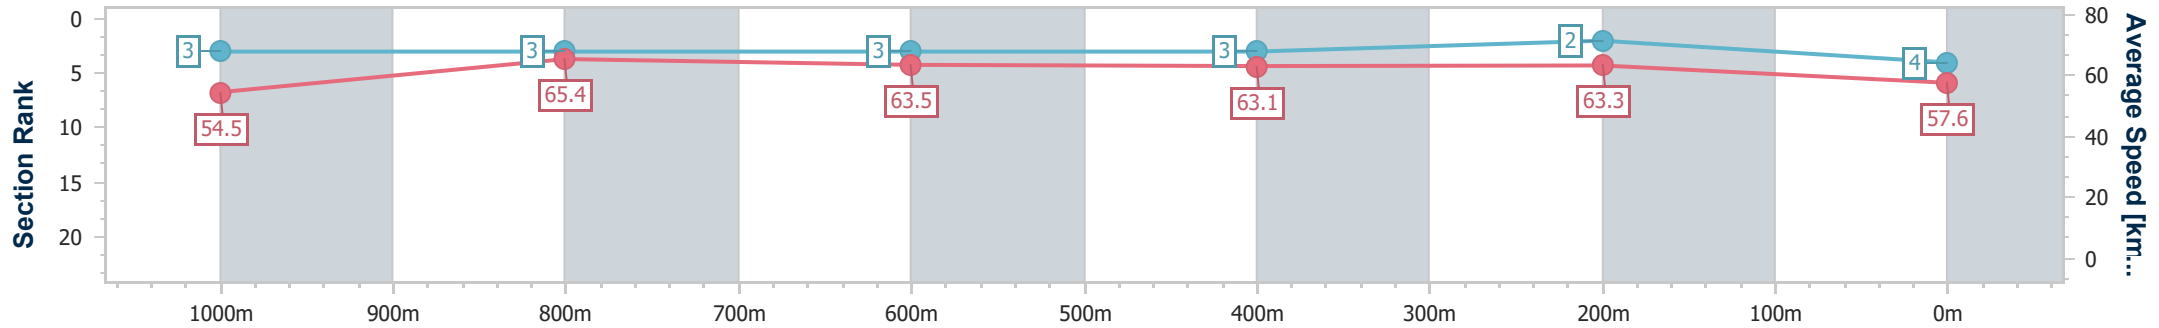

Eagle Farm QLD Professional

Race 8: GALLOPERS SPORTS CLUB Class 1 Plate - 1200m

28 June 2023 - 16:38

Track Rating: Good 4, Weather: Fine, Rail Position: +8m Entire Course

BRISBANE RACING CLUB

Section	Overall	1000m	800m	600m	400m	200m
Section Times	1:11.73 [4] (0:13.27)	0:58.46 [3] (0:11.33)	0:47.13 [3] (0:11.61)	0:35.52 [3] (0:11.68)	0:23.84 [3] (0:11.36)	0:12.48 [2] (0:12.48)
Average Speed [km/h]	54.5	65.4	63.5	63.1	63.3	57.6
Top Speed [km/h]	68.0	67.1	65.2	64.1	64.1	62.6
Avg. Dist. to Rail [m]	6.6	6.1	5.5	4.4	5.2	2.4
Avg. Stride Freq. [Hz]	2.4	2.4	2.3	2.3	2.4	2.3
Avg. Stride Length [m]	6.2	7.5	7.5	7.5	7.2	6.9