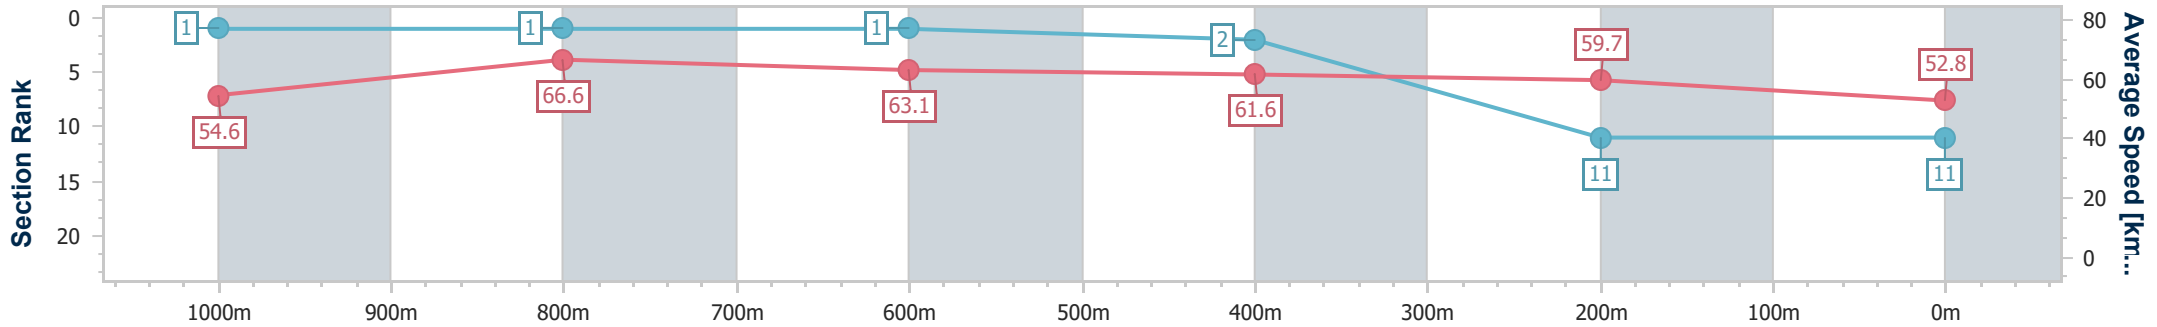

- [ ] Ranking at each section and finish
- .-.- No data available at this section
- NA No data available

Horse/Jockey Name	Greylander
Final Rank	11
Fastest Section Time (Section)	0:11.02 (1000m)
Top Speed [km/h] (Section)	69.4 (Overall)
Race State	Finished

Eagle Farm QLD Professional

Race 8: GALLOPERS SPORTS CLUB Class 1 Plate - 1200m

28 June 2023 - 16:38

Track Rating: Good 4, Weather: Fine, Rail Position: +8m Entire Course

BRISBANE RACING CLUB

Section	Overall	1000m	800m	600m	400m	200m
Section Times	1:13.53 [11] (0:13.23)	1:00.30 [1] (0:11.02)	0:49.28 [1] (0:11.68)	0:37.60 [1] (0:11.88)	0:25.72 [2] (0:12.06)	0:13.66 [11] (0:13.66)
Average Speed [km/h]	54.6	66.6	63.1	61.6	59.7	52.8
Top Speed [km/h]	69.4	69.3	65.4	62.6	61.7	56.8
Avg. Dist. to Rail [m]	2.3	4.4	4.9	3.3	3.6	0.8
Avg. Stride Freq. [Hz]	2.4	2.4	2.3	2.3	2.3	2.2
Avg. Stride Length [m]	6.4	7.8	7.6	7.5	7.1	6.8

- [ ] Ranking at each section and finish
- .-.- No data available at this section
- NA No data available