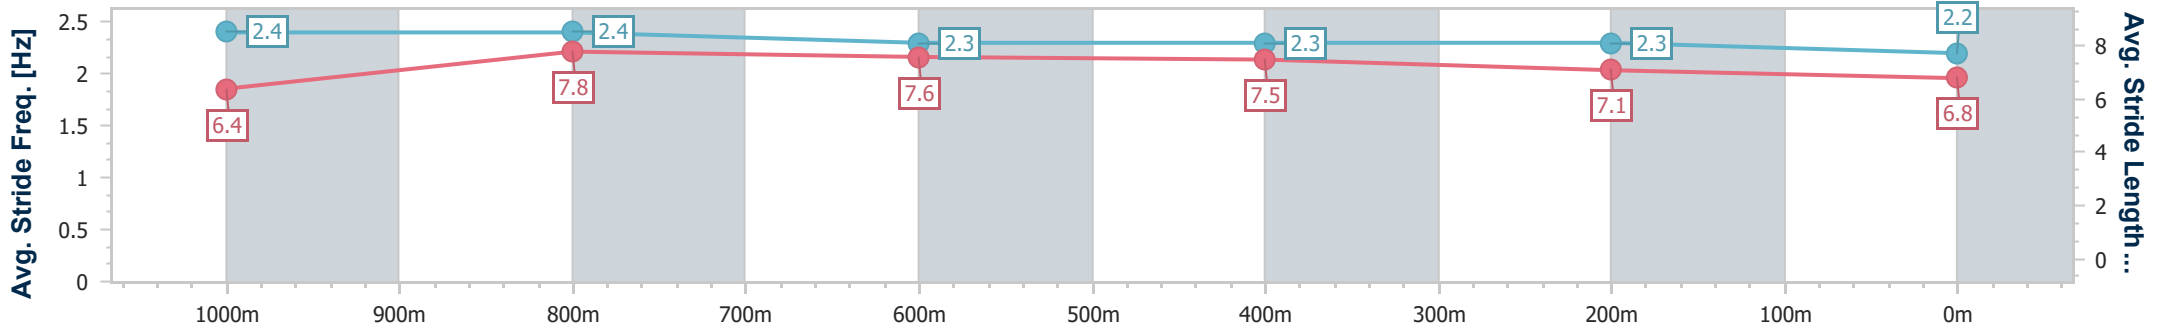

- [ ] Ranking at each section and finish
- .-.- No data available at this section
- NA No data available

Horse/Jockey Name	Greylander
Final Rank	11
Fastest Section Time (Section)	0:11.02 (1000m)
Top Speed [km/h] (Section)	69.4 (Overall)
Race State	Finished

Eagle Farm QLD Professional

Race 8: GALLOPERS SPORTS CLUB Class 1 Plate - 1200m

28 June 2023 - 16:38

Track Rating: Good 4, Weather: Fine, Rail Position: +8m Entire Course

BRISBANE RACING CLUB

Section	Overall	1000m	800m	600m	400m	200m
Section Times	1:13.53 [11] (0:13.23)	1:00.30 [1] (0:11.02)	0:49.28 [1] (0:11.68)	0:37.60 [1] (0:11.88)	0:25.72 [2] (0:12.06)	0:13.66 [11] (0:13.66)
Average Speed [km/h]	54.6	66.6	63.1	61.6	59.7	52.8
Top Speed [km/h]	69.4	69.3	65.4	62.6	61.7	56.8
Avg. Dist. to Rail [m]	2.3	4.4	4.9	3.3	3.6	0.8
Avg. Stride Freq. [Hz]	2.4	2.4	2.3	2.3	2.3	2.2
Avg. Stride Length [m]	6.4	7.8	7.6	7.5	7.1	6.8

- [ ] Ranking at each section and finish
- .-.- No data available at this section
- NA No data available