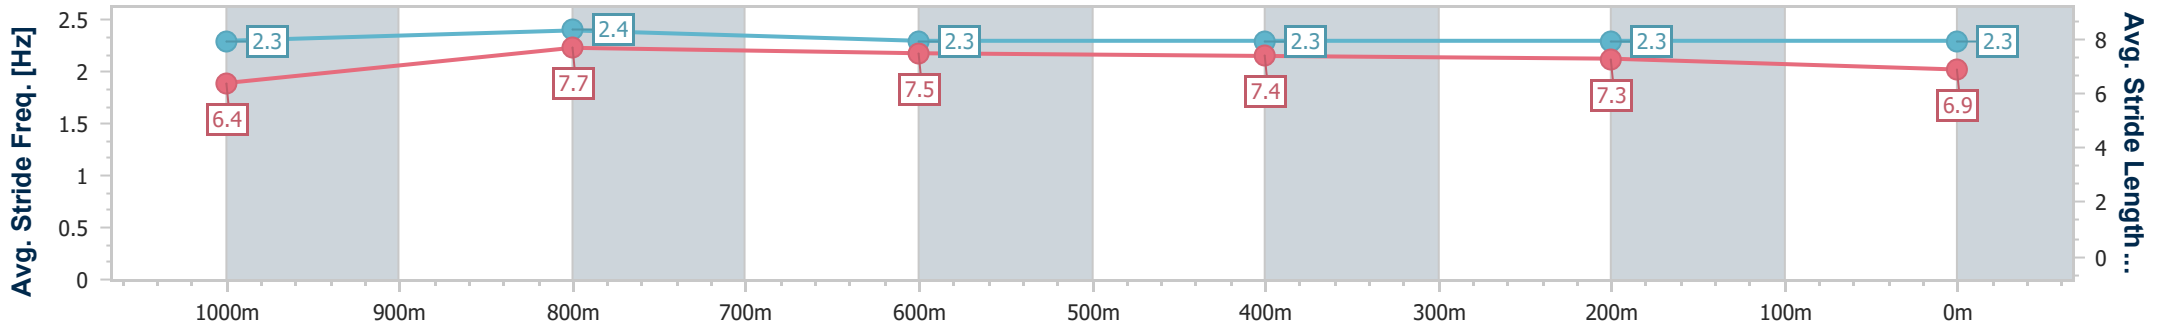

### Eagle Farm QLD Professional

Race 8: GALLOPERS SPORTS CLUB Class 1 Plate - 1200m

28 June 2023 - 16:38

Track Rating: Good 4, Weather: Fine, Rail Position: +8m Entire Course

BRISBANE RACING CLUB

Section	Overall	1000m	800m	600m	400m	200m
Section Times	1:12.46 [10] (0:13.62)	0:58.84 [5] (0:11.05)	0:47.79 [4] (0:11.67)	0:36.12 [4] (0:11.66)	0:24.46 [5] (0:11.65)	0:12.81 [10] (0:12.81)
Average Speed [km/h]	52.9	66.0	62.7	61.6	61.9	56.2
Top Speed [km/h]	68.4	67.2	64.9	62.9	63.7	59.6
Avg. Dist. to Rail [m]	1.4	2.4	3.8	1.1	1.0	1.8
Avg. Stride Freq. [Hz]	2.3	2.4	2.3	2.3	2.3	2.3
Avg. Stride Length [m]	6.4	7.7	7.5	7.4	7.3	6.9

- [ ] Ranking at each section and finish
- .-.- No data available at this section
- NA No data available

Horse/Jockey Name	Greylander
Final Rank	11
Fastest Section Time (Section)	0:11.02 (1000m)
Top Speed [km/h] (Section)	69.4 (Overall)
Race State	Finished