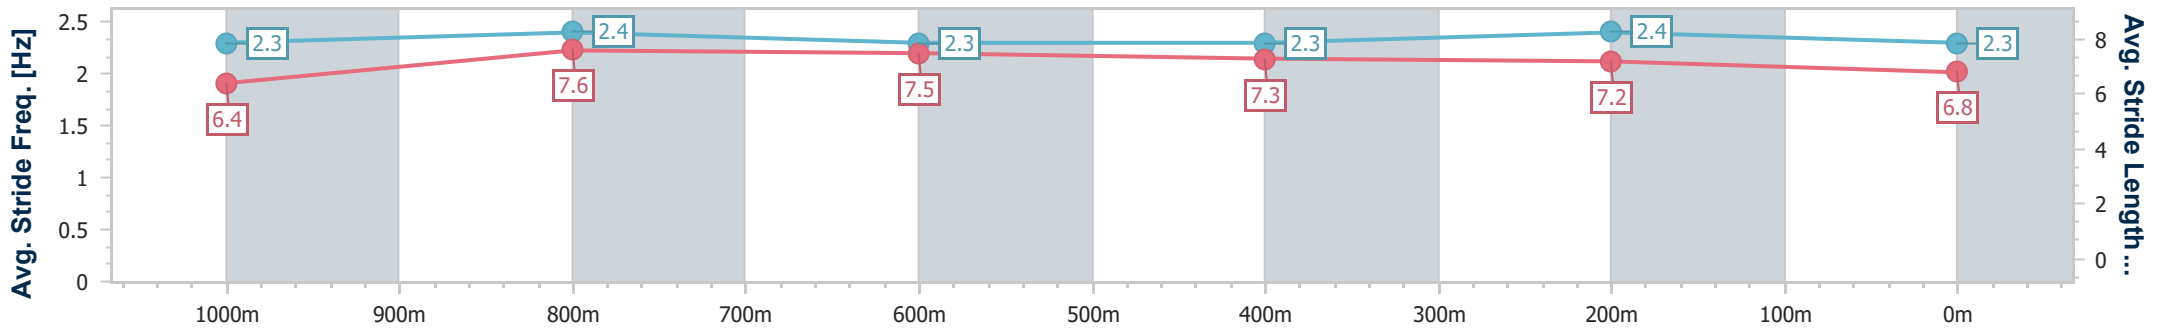

### Eagle Farm QLD Professional

Race 8: GALLOPERS SPORTS CLUB Class 1 Plate - 1200m

28 June 2023 - 16:38

Track Rating: Good 4, Weather: Fine, Rail Position: +8m Entire Course

BRISBANE RACING CLUB

Section	Overall	1000m	800m	600m	400m	200m
Section Times	1:11.82 [6] (0:13.25)	0:58.57 [2] (0:11.07)	0:47.50 [2] (0:11.61)	0:35.89 [2] (0:11.66)	0:24.23 [1] (0:11.73)	0:12.50 [3] (0:12.50)
Average Speed [km/h]	54.4	65.7	63.2	62.0	61.4	57.6
Top Speed [km/h]	68.2	66.9	64.0	63.1	62.7	61.2
Avg. Dist. to Rail [m]	0.9	2.5	4.1	1.0	0.6	2.0
Avg. Stride Freq. [Hz]	2.3	2.4	2.3	2.3	2.4	2.3
Avg. Stride Length [m]	6.4	7.6	7.5	7.3	7.2	6.8