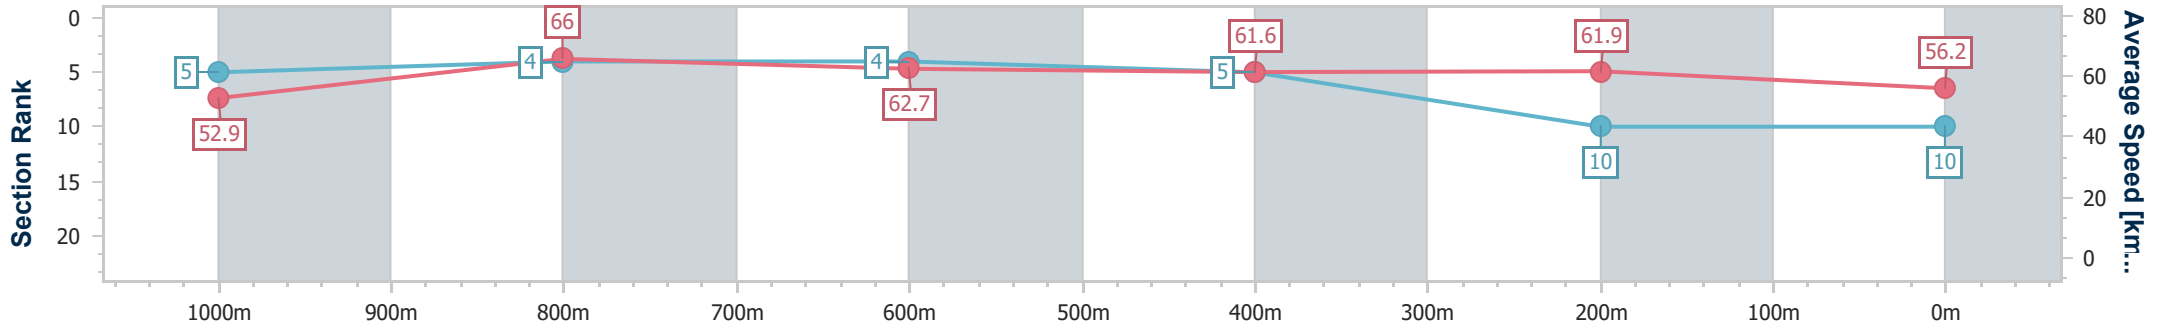

### Eagle Farm QLD Professional

Race 8: GALLOPERS SPORTS CLUB Class 1 Plate - 1200m

28 June 2023 - 16:38

Track Rating: Good 4, Weather: Fine, Rail Position: +8m Entire Course

BRISBANE RACING CLUB

Section	Overall	1000m	800m	600m	400m	200m
Section Times	1:12.46 [10] (0:13.62)	0:58.84 [5] (0:11.05)	0:47.79 [4] (0:11.67)	0:36.12 [4] (0:11.66)	0:24.46 [5] (0:11.65)	0:12.81 [10] (0:12.81)
Average Speed [km/h]	52.9	66.0	62.7	61.6	61.9	56.2
Top Speed [km/h]	68.4	67.2	64.9	62.9	63.7	59.6
Avg. Dist. to Rail [m]	1.4	2.4	3.8	1.1	1.0	1.8
Avg. Stride Freq. [Hz]	2.3	2.4	2.3	2.3	2.3	2.3
Avg. Stride Length [m]	6.4	7.7	7.5	7.4	7.3	6.9

- [ ] Ranking at each section and finish
- .-.- No data available at this section
- NA No data available

Horse/Jockey Name	Greylander
Final Rank	11
Fastest Section Time (Section)	0:11.02 (1000m)
Top Speed [km/h] (Section)	69.4 (Overall)
Race State	Finished