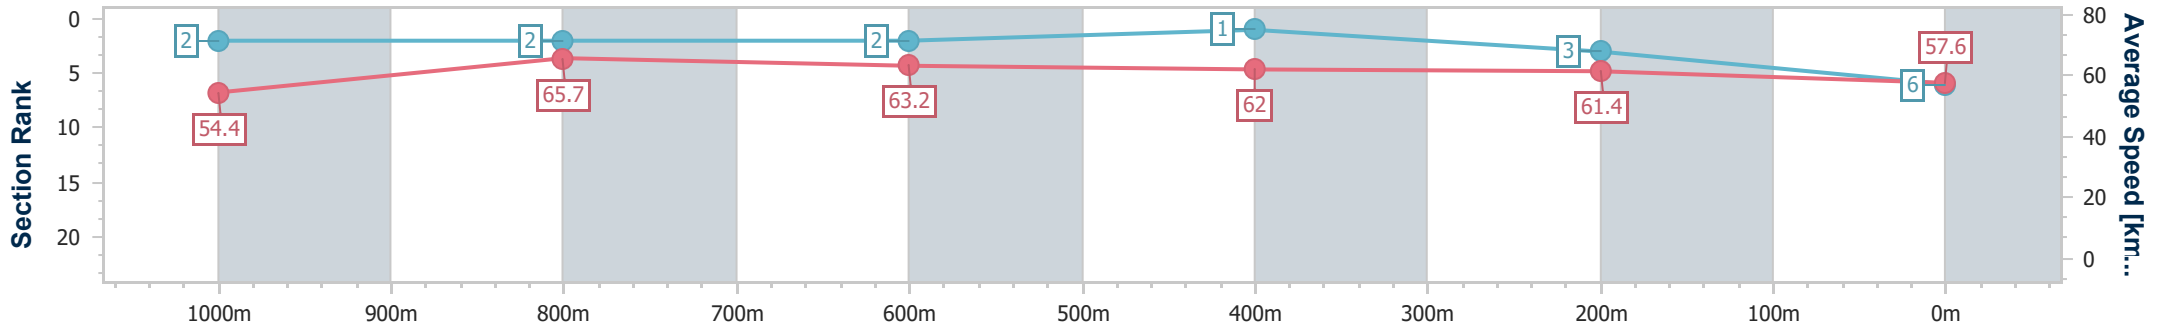

### Eagle Farm QLD Professional

Race 8: GALLOPERS SPORTS CLUB Class 1 Plate - 1200m

28 June 2023 - 16:38

Track Rating: Good 4, Weather: Fine, Rail Position: +8m Entire Course

BRISBANE RACING CLUB

Section	Overall	1000m	800m	600m	400m	200m
Section Times	1:11.82 [6] (0:13.25)	0:58.57 [2] (0:11.07)	0:47.50 [2] (0:11.61)	0:35.89 [2] (0:11.66)	0:24.23 [1] (0:11.73)	0:12.50 [3] (0:12.50)
Average Speed [km/h]	54.4	65.7	63.2	62.0	61.4	57.6
Top Speed [km/h]	68.2	66.9	64.0	63.1	62.7	61.2
Avg. Dist. to Rail [m]	0.9	2.5	4.1	1.0	0.6	2.0
Avg. Stride Freq. [Hz]	2.3	2.4	2.3	2.3	2.4	2.3
Avg. Stride Length [m]	6.4	7.6	7.5	7.3	7.2	6.8