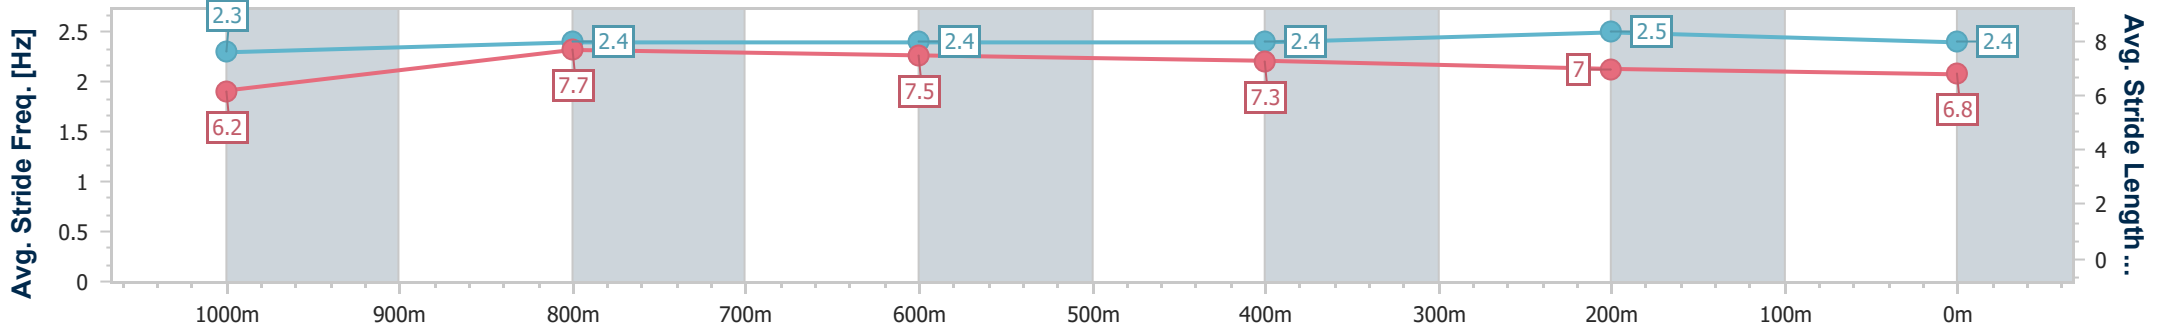

Eagle Farm QLD Professional

Race 8: GALLOPERS SPORTS CLUB Class 1 Plate - 1200m

28 June 2023 - 16:38

Track Rating: Good 4, Weather: Fine, Rail Position: +8m Entire Course

BRISBANE RACING CLUB

Section	Overall	1000m	800m	600m	400m	200m
Section Times	1:11.67 [2] (0:13.98)	0:57.69 [9] (0:11.01)	0:46.68 [9] (0:11.61)	0:35.07 [9] (0:11.51)	0:23.56 [8] (0:11.23)	0:12.33 [4] (0:12.33)
Average Speed [km/h]	51.7	66.6	63.6	64.2	64.1	58.4
Top Speed [km/h]	67.3	67.5	64.8	66.6	66.9	60.8
Avg. Dist. to Rail [m]	3.8	4.2	5.4	5.5	8.7	6.9
Avg. Stride Freq. [Hz]	2.3	2.4	2.4	2.4	2.5	2.4
Avg. Stride Length [m]	6.2	7.7	7.5	7.3	7.0	6.8