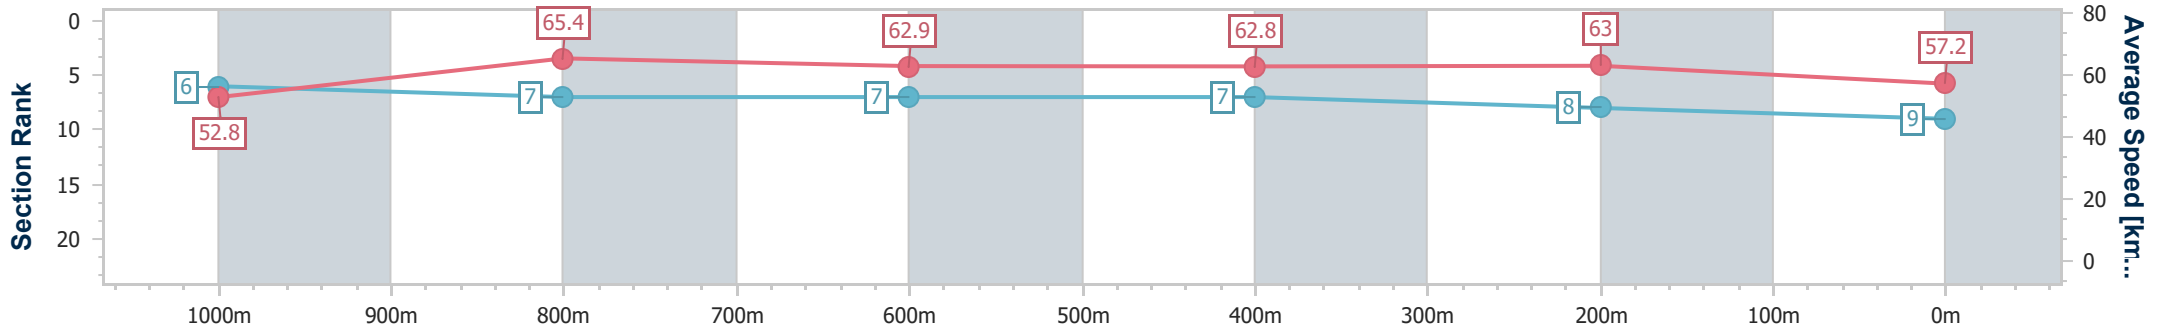

Eagle Farm QLD Professional

Race 8: GALLOPERS SPORTS CLUB Class 1 Plate - 1200m

28 June 2023 - 16:38

Track Rating: Good 4, Weather: Fine, Rail Position: +8m Entire Course

BRISBANE RACING CLUB

Section	Overall	1000m	800m	600m	400m	200m
Section Times	1:12.10 [9] (0:13.70)	0:58.40 [6] (0:11.20)	0:47.20 [7] (0:11.63)	0:35.57 [7] (0:11.57)	0:24.00 [7] (0:11.43)	0:12.57 [8] (0:12.57)
Average Speed [km/h]	52.8	65.4	62.9	62.8	63.0	57.2
Top Speed [km/h]	66.8	66.8	64.3	63.9	64.0	60.8
Avg. Dist. to Rail [m]	4.7	3.9	3.4	1.6	3.8	3.9
Avg. Stride Freq. [Hz]	2.3	2.4	2.3	2.3	2.4	2.3
Avg. Stride Length [m]	6.3	7.7	7.6	7.4	7.3	6.9