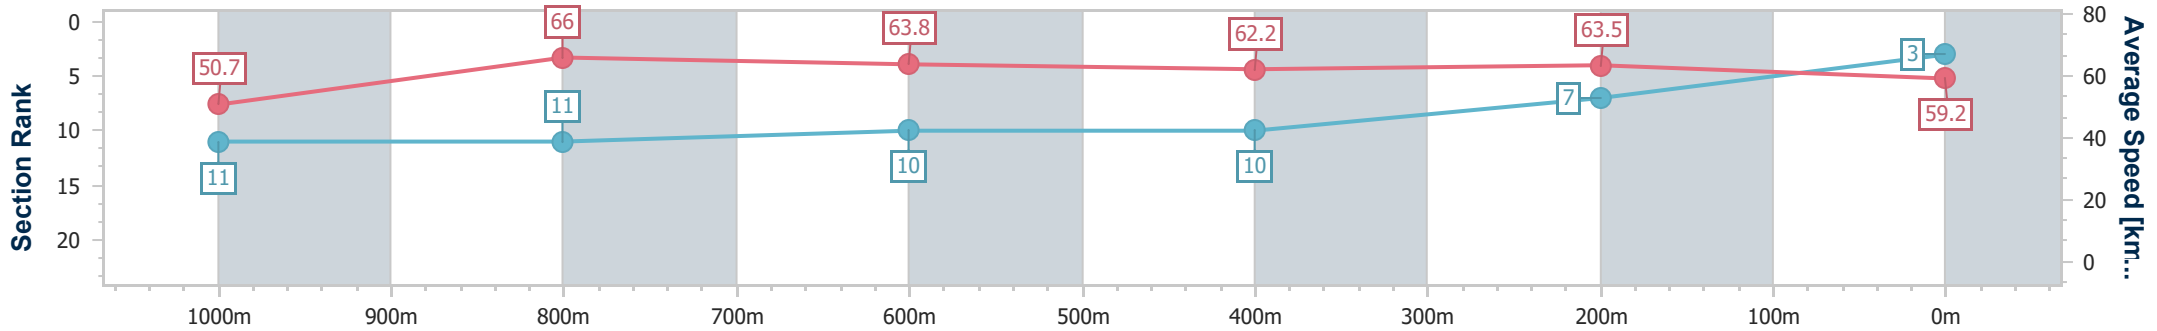

### Eagle Farm QLD Professional

Race 8: GALLOPERS SPORTS CLUB Class 1 Plate - 1200m

28 June 2023 - 16:38

Track Rating: Good 4, Weather: Fine, Rail Position: +8m Entire Course

BRISBANE RACING CLUB

Section	Overall	1000m	800m	600m	400m	200m
Section Times	1:11.70 [3] (0:14.24)	0:57.46 [11] (0:11.02)	0:46.44 [11] (0:11.38)	0:35.06 [10] (0:11.56)	0:23.50 [10] (0:11.32)	0:12.18 [7] (0:12.18)
Average Speed [km/h]	50.7	66.0	63.8	62.2	63.5	59.2
Top Speed [km/h]	65.6	66.7	65.5	63.9	64.9	62.0
Avg. Dist. to Rail [m]	3.6	2.3	1.7	0.6	1.0	0.4
Avg. Stride Freq. [Hz]	2.2	2.3	2.3	2.3	2.4	2.3
Avg. Stride Length [m]	6.5	7.9	7.8	7.6	7.4	7.0