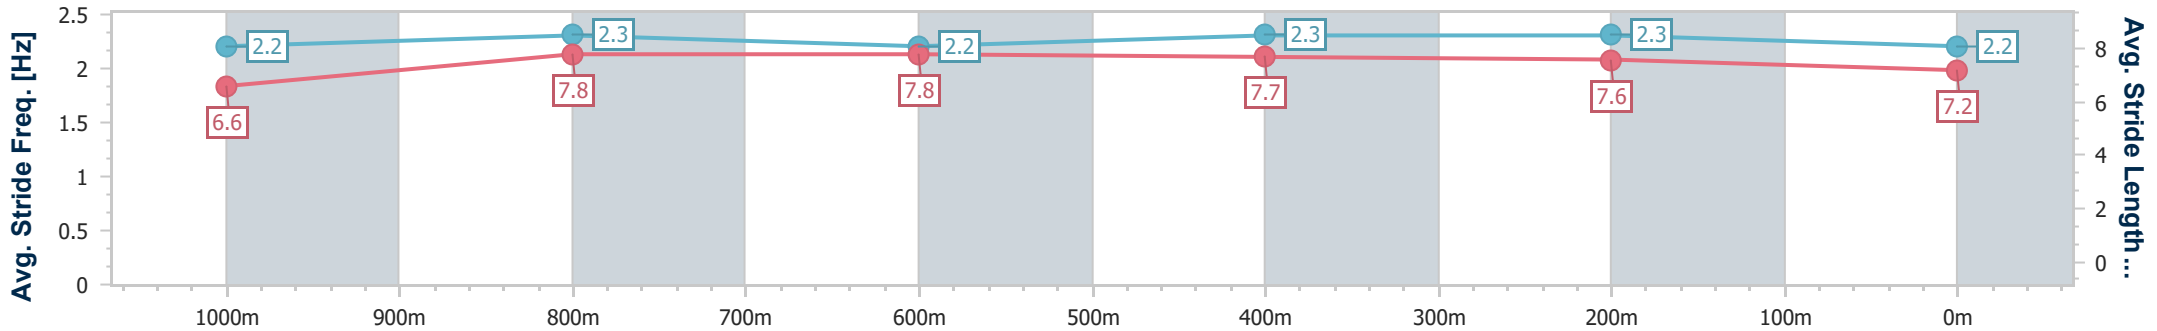

### Eagle Farm QLD Professional

Race 8: GALLOPERS SPORTS CLUB Class 1 Plate - 1200m

28 June 2023 - 16:38

Track Rating: Good 4, Weather: Fine, Rail Position: +8m Entire Course

BRISBANE RACING CLUB

Section	Overall	1000m	800m	600m	400m	200m
Section Times	1:11.98 [8] (0:13.79)	0:58.19 [8] (0:11.16)	0:47.03 [8] (0:11.62)	0:35.41 [8] (0:11.38)	0:24.03 [4] (0:11.49)	0:12.54 [5] (0:12.54)
Average Speed [km/h]	52.3	65.5	63.1	63.7	62.7	57.3
Top Speed [km/h]	66.8	66.6	64.5	64.2	64.1	61.3
Avg. Dist. to Rail [m]	2.8	3.3	4.2	1.4	2.3	2.3
Avg. Stride Freq. [Hz]	2.2	2.3	2.2	2.3	2.3	2.2
Avg. Stride Length [m]	6.6	7.8	7.8	7.7	7.6	7.2

- [ ] Ranking at each section and finish
- .-.- No data available at this section
- NA No data available

Horse/Jockey Name	Sugarpiehoneybunch
Final Rank	9
Fastest Section Time (Section)	0:11.20 (1000m)
Top Speed [km/h] (Section)	66.8 (Overall)
Race State	Finished