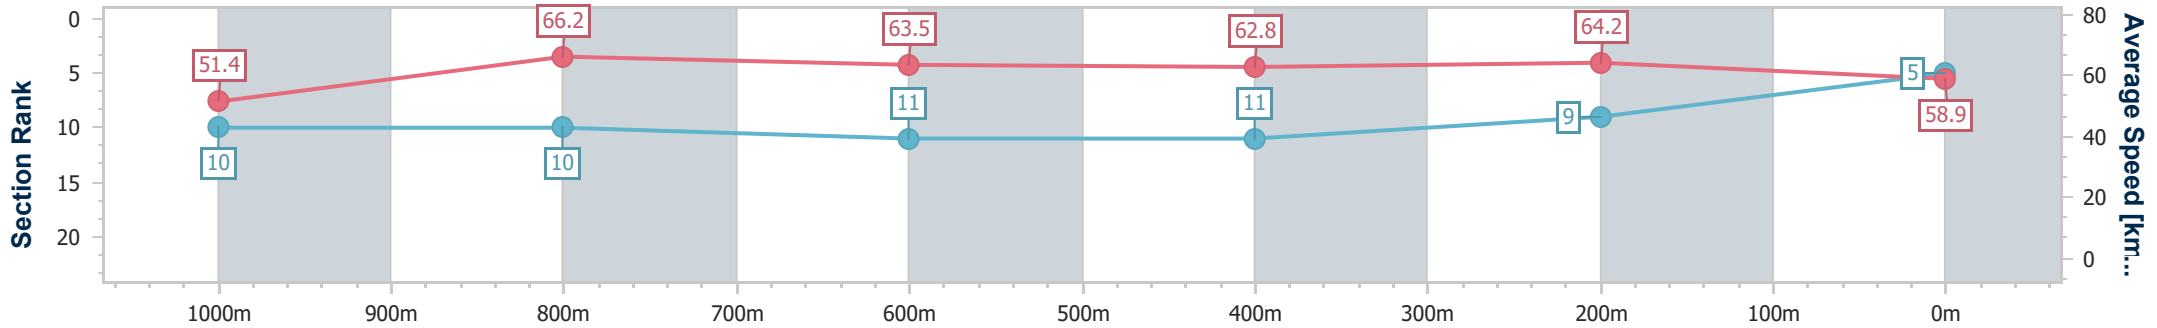

Eagle Farm QLD Professional

Race 8: GALLOPERS SPORTS CLUB Class 1 Plate - 1200m

28 June 2023 - 16:38

Track Rating: Good 4, Weather: Fine, Rail Position: +8m Entire Course

BRISBANE RACING CLUB

Section	Overall	1000m	800m	600m	400m	200m
Section Times	1:11.76 [5] (0:14.06)	0:57.70 [10] (0:11.10)	0:46.60 [10] (0:11.56)	0:35.04 [11] (0:11.60)	0:23.44 [11] (0:11.22)	0:12.22 [9] (0:12.22)
Average Speed [km/h]	51.4	66.2	63.5	62.8	64.2	58.9
Top Speed [km/h]	66.9	67.8	65.4	64.8	65.4	62.4
Avg. Dist. to Rail [m]	5.9	4.3	4.3	2.3	5.1	5.4
Avg. Stride Freq. [Hz]	2.1	2.4	2.3	2.3	2.4	2.3
Avg. Stride Length [m]	6.6	7.7	7.6	7.5	7.3	7.0