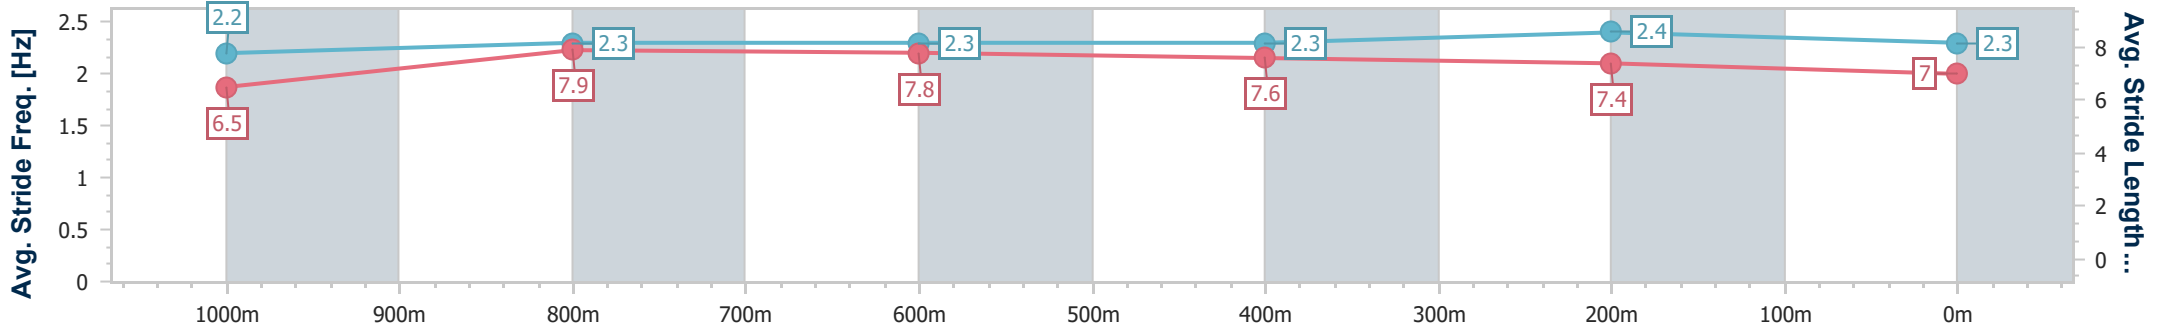

### Eagle Farm QLD Professional

Race 8: GALLOPERS SPORTS CLUB Class 1 Plate - 1200m

28 June 2023 - 16:38

Track Rating: Good 4, Weather: Fine, Rail Position: +8m Entire Course

BRISBANE RACING CLUB

Section	Overall	1000m	800m	600m	400m	200m
Section Times	1:11.70 [3] (0:14.24)	0:57.46 [11] (0:11.02)	0:46.44 [11] (0:11.38)	0:35.06 [10] (0:11.56)	0:23.50 [10] (0:11.32)	0:12.18 [7] (0:12.18)
Average Speed [km/h]	50.7	66.0	63.8	62.2	63.5	59.2
Top Speed [km/h]	65.6	66.7	65.5	63.9	64.9	62.0
Avg. Dist. to Rail [m]	3.6	2.3	1.7	0.6	1.0	0.4
Avg. Stride Freq. [Hz]	2.2	2.3	2.3	2.3	2.4	2.3
Avg. Stride Length [m]	6.5	7.9	7.8	7.6	7.4	7.0