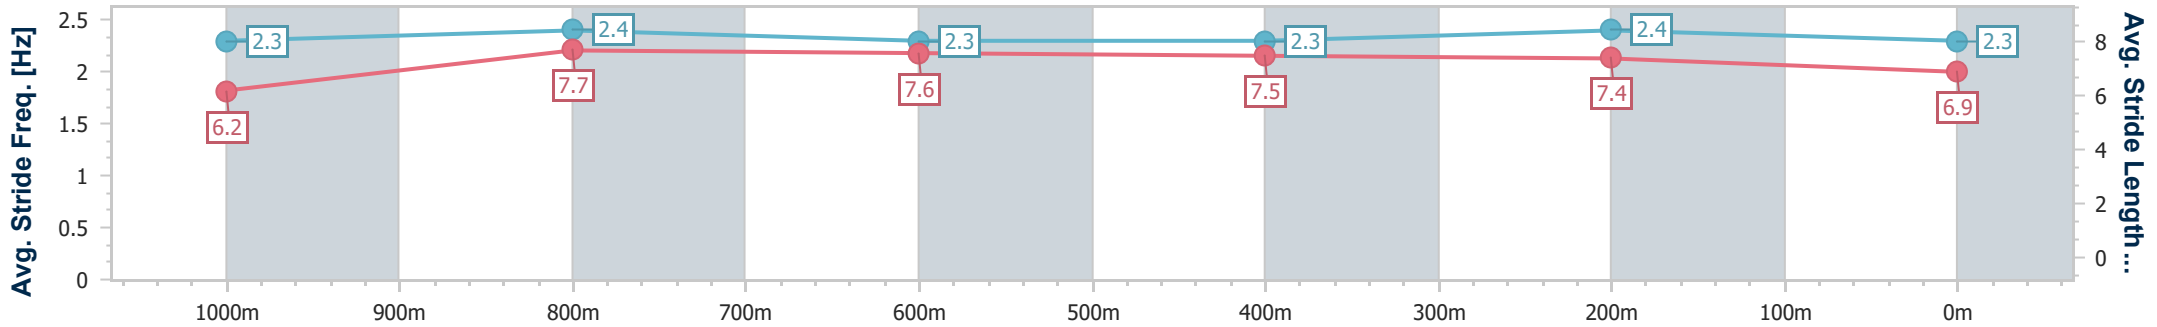

Eagle Farm QLD Professional

Race 8: GALLOPERS SPORTS CLUB Class 1 Plate - 1200m

28 June 2023 - 16:38

Track Rating: Good 4, Weather: Fine, Rail Position: +8m Entire Course

BRISBANE RACING CLUB

Section	Overall	1000m	800m	600m	400m	200m
Section Times	1:11.83 [7] (0:13.75)	0:58.08 [7] (0:11.05)	0:47.03 [6] (0:11.72)	0:35.31 [6] (0:11.61)	0:23.70 [9] (0:11.32)	0:12.38 [6] (0:12.38)
Average Speed [km/h]	52.6	66.9	63.1	63.3	63.6	58.2
Top Speed [km/h]	66.8	68.7	64.3	64.7	64.5	61.8
Avg. Dist. to Rail [m]	7.3	5.5	5.8	3.9	5.0	4.5
Avg. Stride Freq. [Hz]	2.3	2.4	2.3	2.3	2.4	2.3
Avg. Stride Length [m]	6.2	7.7	7.6	7.5	7.4	6.9