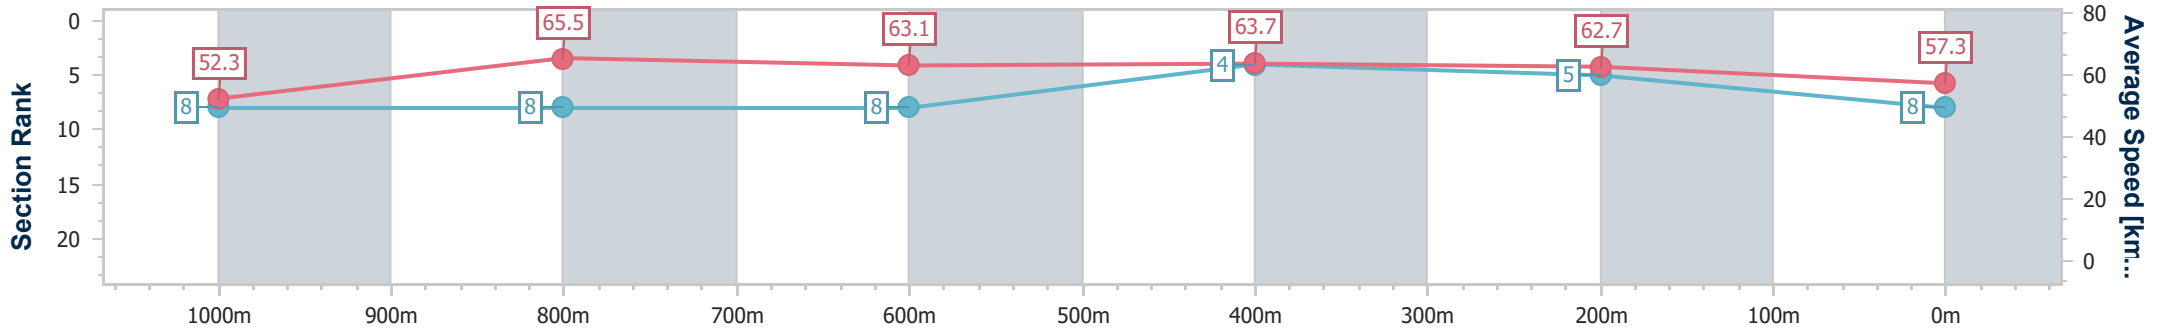

### Eagle Farm QLD Professional

Race 8: GALLOPERS SPORTS CLUB Class 1 Plate - 1200m

28 June 2023 - 16:38

Track Rating: Good 4, Weather: Fine, Rail Position: +8m Entire Course

BRISBANE RACING CLUB

Section	Overall	1000m	800m	600m	400m	200m
Section Times	1:11.98 [8] (0:13.79)	0:58.19 [8] (0:11.16)	0:47.03 [8] (0:11.62)	0:35.41 [8] (0:11.38)	0:24.03 [4] (0:11.49)	0:12.54 [5] (0:12.54)
Average Speed [km/h]	52.3	65.5	63.1	63.7	62.7	57.3
Top Speed [km/h]	66.8	66.6	64.5	64.2	64.1	61.3
Avg. Dist. to Rail [m]	2.8	3.3	4.2	1.4	2.3	2.3
Avg. Stride Freq. [Hz]	2.2	2.3	2.2	2.3	2.3	2.2
Avg. Stride Length [m]	6.6	7.8	7.8	7.7	7.6	7.2

- [ ] Ranking at each section and finish
- .-.- No data available at this section
- NA No data available

Horse/Jockey Name	Sugarpiehoneybunch
Final Rank	9
Fastest Section Time (Section)	0:11.20 (1000m)
Top Speed [km/h] (Section)	66.8 (Overall)
Race State	Finished