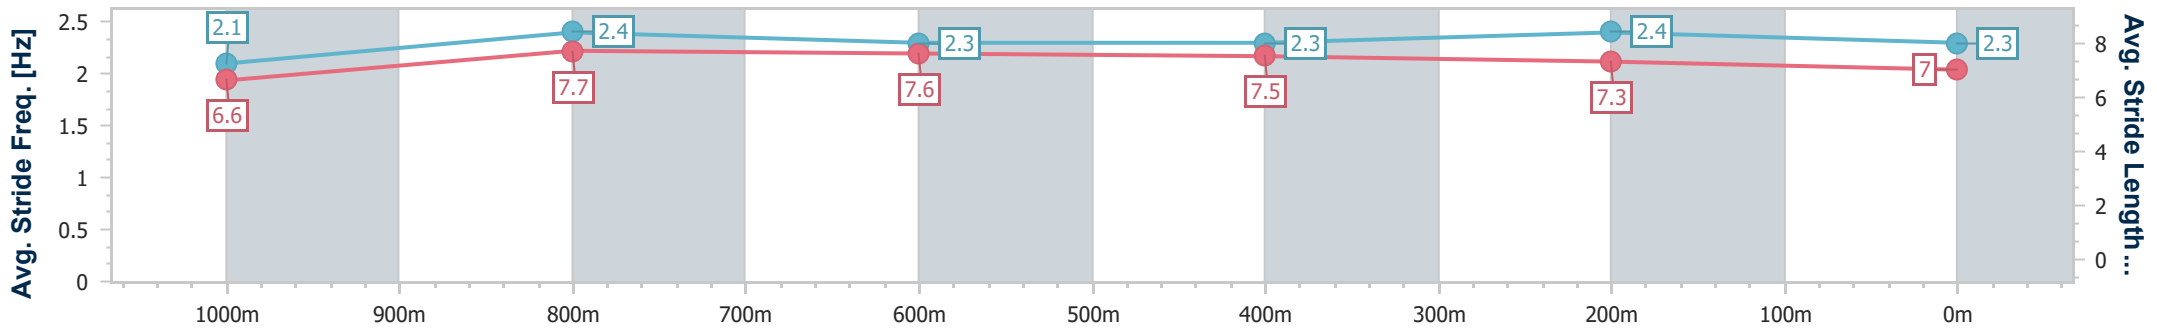

Eagle Farm QLD Professional

Race 8: GALLOPERS SPORTS CLUB Class 1 Plate - 1200m

28 June 2023 - 16:38

Track Rating: Good 4, Weather: Fine, Rail Position: +8m Entire Course

BRISBANE RACING CLUB

Section	Overall	1000m	800m	600m	400m	200m
Section Times	1:11.76 [5] (0:14.06)	0:57.70 [10] (0:11.10)	0:46.60 [10] (0:11.56)	0:35.04 [11] (0:11.60)	0:23.44 [11] (0:11.22)	0:12.22 [9] (0:12.22)
Average Speed [km/h]	51.4	66.2	63.5	62.8	64.2	58.9
Top Speed [km/h]	66.9	67.8	65.4	64.8	65.4	62.4
Avg. Dist. to Rail [m]	5.9	4.3	4.3	2.3	5.1	5.4
Avg. Stride Freq. [Hz]	2.1	2.4	2.3	2.3	2.4	2.3
Avg. Stride Length [m]	6.6	7.7	7.6	7.5	7.3	7.0