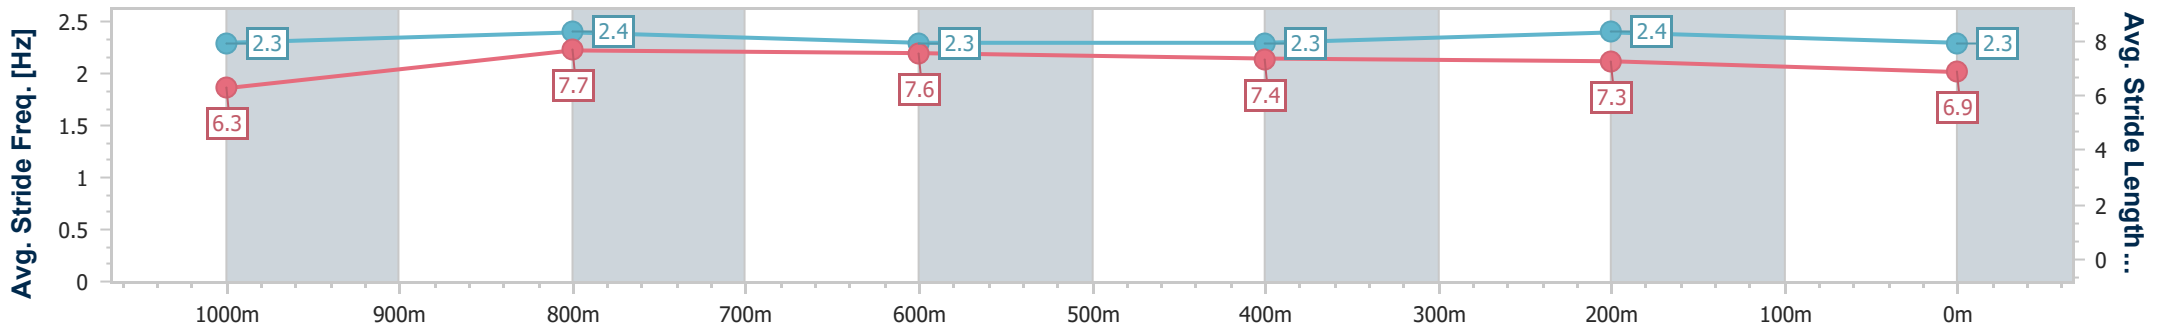

Eagle Farm QLD Professional

Race 8: GALLOPERS SPORTS CLUB Class 1 Plate - 1200m

28 June 2023 - 16:38

Track Rating: Good 4, Weather: Fine, Rail Position: +8m Entire Course

BRISBANE RACING CLUB

Section	Overall	1000m	800m	600m	400m	200m
Section Times	1:12.10 [9] (0:13.70)	0:58.40 [6] (0:11.20)	0:47.20 [7] (0:11.63)	0:35.57 [7] (0:11.57)	0:24.00 [7] (0:11.43)	0:12.57 [8] (0:12.57)
Average Speed [km/h]	52.8	65.4	62.9	62.8	63.0	57.2
Top Speed [km/h]	66.8	66.8	64.3	63.9	64.0	60.8
Avg. Dist. to Rail [m]	4.7	3.9	3.4	1.6	3.8	3.9
Avg. Stride Freq. [Hz]	2.3	2.4	2.3	2.3	2.4	2.3
Avg. Stride Length [m]	6.3	7.7	7.6	7.4	7.3	6.9