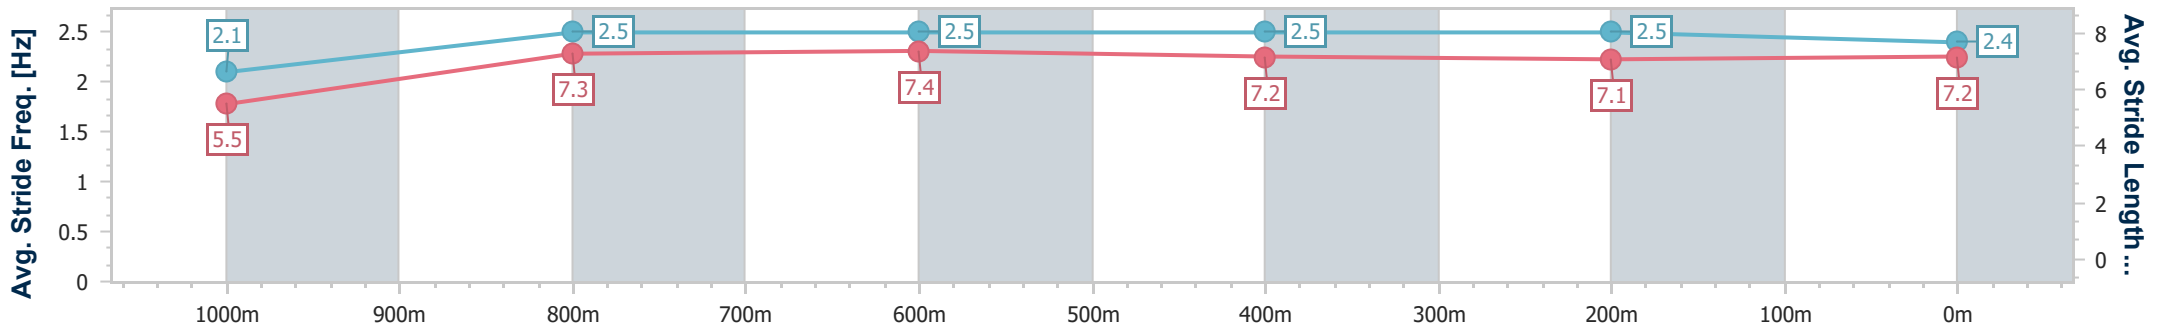

Ipswich QLD Professional

Race 7: KEN PICKARD BENCHMARK 62 Handicap - 1100m

17 November 2023 - 16:05

Track Rating: Good 3, Weather: Fine, Rail Position: +4.0m Entire Course

Section	Overall	1000m	800m	600m	400m	200m
Section Times	1:04.11 [2] (0:08.59)	0:55.52 [7] (0:11.09)	0:44.43 [7] (0:10.84)	0:33.59 [7] (0:11.20)	0:22.39 [7] (0:11.07)	0:11.32 [5] (0:11.32)
Average Speed [km/h]	42.1	65.1	66.6	64.8	65.2	63.8
Top Speed [km/h]	62.2	67.5	67.5	65.9	66.3	66.3
Avg. Dist. to Rail [m]	7.5	1.4	1.4	1.6	2.3	4.0
Avg. Stride Freq. [Hz]	2.1	2.5	2.5	2.5	2.5	2.4
Avg. Stride Length [m]	5.5	7.3	7.4	7.2	7.1	7.2