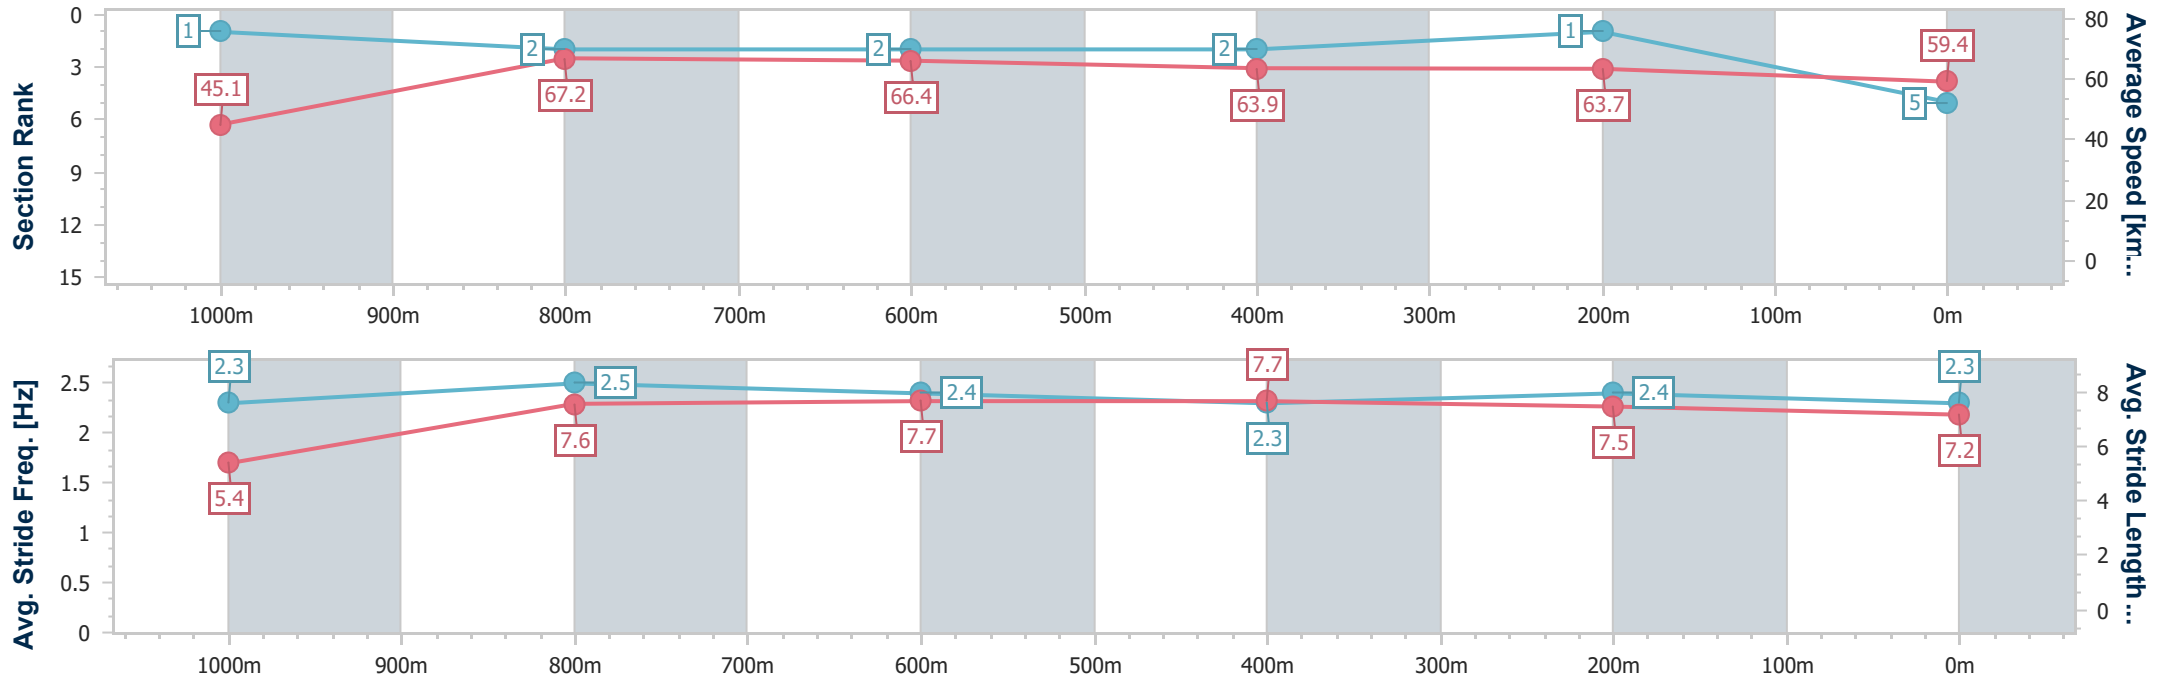

- [] Ranking at each section and finish
- .-.- No data available at this section
- NA No data available

Horse/Jockey Name	Ocean Endeavour
Final Rank	5
Fastest Section Time (Section)	0:08.07 (Overall)
Top Speed [km/h] (Section)	68.5 (1000m)
Race State	Finished

Ipswich QLD Professional

Race 7: KEN PICKARD BENCHMARK 62 Handicap - 1100m

17 November 2023 - 16:05

Track Rating: Good 3, Weather: Fine, Rail Position: +4.0m Entire Course

Section	Overall	1000m	800m	600m	400m	200m
Section Times	1:04.53 [5] (0:08.07)	0:56.46 [1] (0:10.74)	0:45.72 [2] (0:10.92)	0:34.80 [2] (0:11.32)	0:23.48 [2] (0:11.37)	0:12.11 [1] (0:12.11)
Average Speed [km/h]	45.1	67.2	66.4	63.9	63.7	59.4
Top Speed [km/h]	66.0	68.5	67.5	65.5	64.6	62.4
Avg. Dist. to Rail [m]	11.2	4.4	2.0	1.2	1.5	0.9
Avg. Stride Freq. [Hz]	2.3	2.5	2.4	2.3	2.4	2.3
Avg. Stride Length [m]	5.4	7.6	7.7	7.7	7.5	7.2