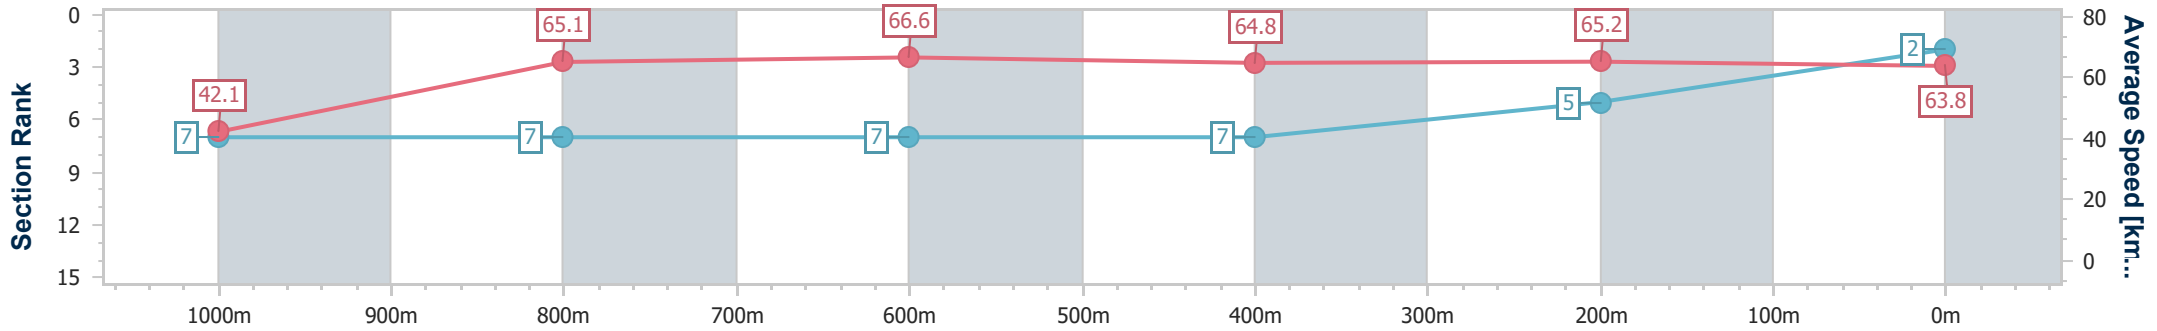

Ipswich QLD Professional

Race 7: KEN PICKARD BENCHMARK 62 Handicap - 1100m

17 November 2023 - 16:05

Track Rating: Good 3, Weather: Fine, Rail Position: +4.0m Entire Course

Section	Overall	1000m	800m	600m	400m	200m
Section Times	1:04.11 [2] (0:08.59)	0:55.52 [7] (0:11.09)	0:44.43 [7] (0:10.84)	0:33.59 [7] (0:11.20)	0:22.39 [7] (0:11.07)	0:11.32 [5] (0:11.32)
Average Speed [km/h]	42.1	65.1	66.6	64.8	65.2	63.8
Top Speed [km/h]	62.2	67.5	67.5	65.9	66.3	66.3
Avg. Dist. to Rail [m]	7.5	1.4	1.4	1.6	2.3	4.0
Avg. Stride Freq. [Hz]	2.1	2.5	2.5	2.5	2.5	2.4
Avg. Stride Length [m]	5.5	7.3	7.4	7.2	7.1	7.2