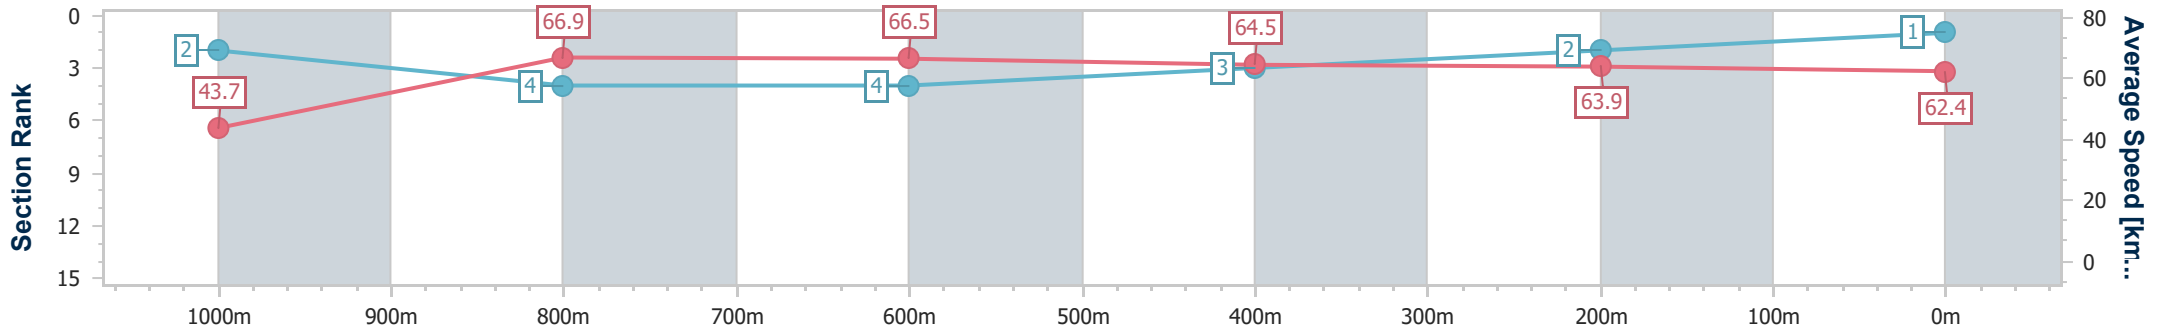

- [] Ranking at each section and finish
- .-.- No data available at this section
- NA No data available

Horse/Jockey Name	Last Chance Saloon
Final Rank	2
Fastest Section Time (Section)	0:08.59 (Overall)
Top Speed [km/h] (Section)	67.5 (800m)
Race State	Finished