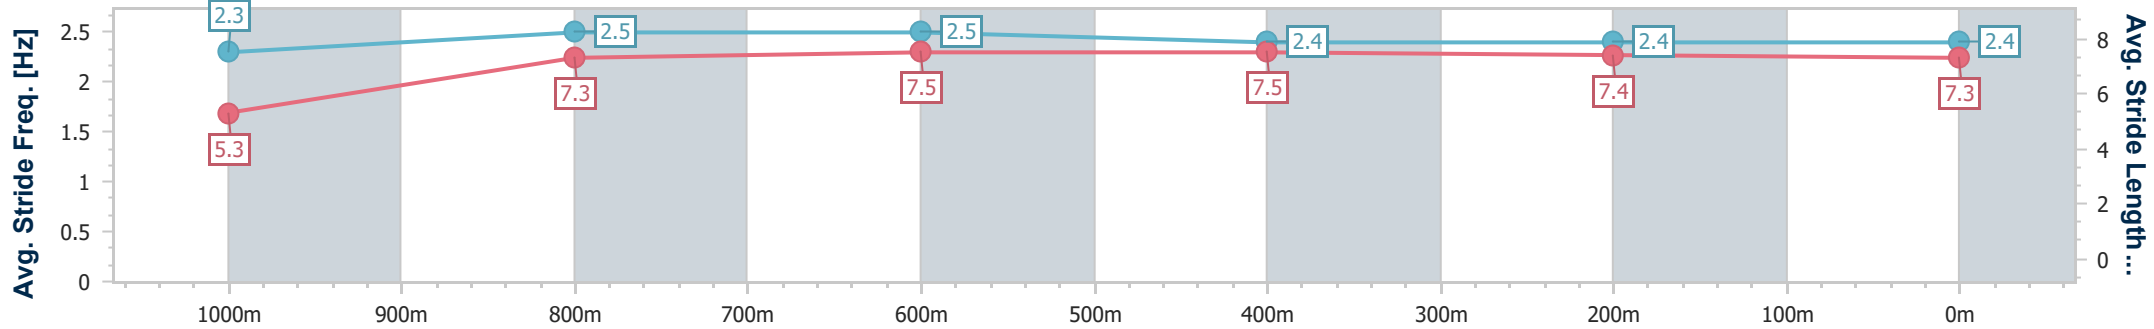

Ipswich QLD Professional

Race 7: KEN PICKARD BENCHMARK 62 Handicap - 1100m

17 November 2023 - 16:05

Track Rating: Good 3, Weather: Fine, Rail Position: +4.0m Entire Course

Section	Overall	1000m	800m	600m	400m	200m
Section Times	1:04.28 [4] (0:08.31)	0:55.97 [4] (0:11.02)	0:44.95 [5] (0:10.88)	0:34.07 [6] (0:11.25)	0:22.82 [6] (0:11.37)	0:11.45 [7] (0:11.45)
Average Speed [km/h]	43.6	65.6	67.0	64.6	64.0	63.0
Top Speed [km/h]	62.2	67.6	67.7	66.2	64.5	63.9
Avg. Dist. to Rail [m]	3.9	2.1	2.8	2.6	4.1	5.8
Avg. Stride Freq. [Hz]	2.3	2.5	2.5	2.4	2.4	2.4
Avg. Stride Length [m]	5.3	7.3	7.5	7.5	7.4	7.3