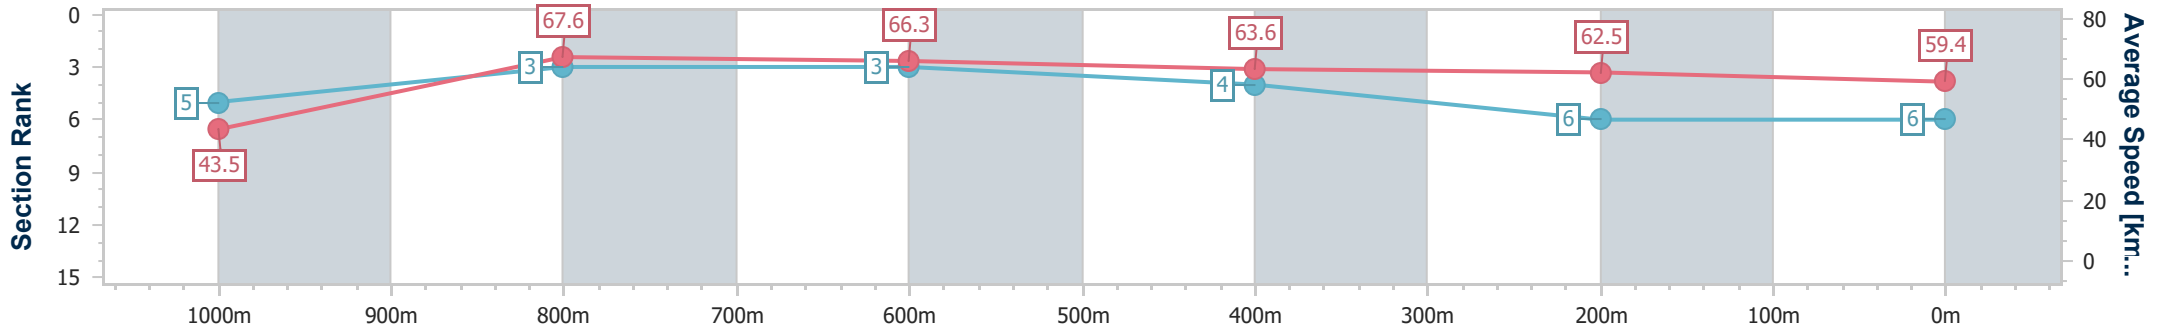

Ipswich QLD Professional

Race 7: KEN PICKARD BENCHMARK 62 Handicap - 1100m

17 November 2023 - 16:05

Track Rating: Good 3, Weather: Fine, Rail Position: +4.0m Entire Course

Section	Overall	1000m	800m	600m	400m	200m
Section Times	1:04.89 [6] (0:08.31)	0:56.58 [5] (0:10.63)	0:45.95 [3] (0:10.90)	0:35.05 [3] (0:11.36)	0:23.69 [4] (0:11.61)	0:12.08 [6] (0:12.08)
Average Speed [km/h]	43.5	67.6	66.3	63.6	62.5	59.4
Top Speed [km/h]	65.7	68.4	67.1	64.7	62.9	61.7
Avg. Dist. to Rail [m]	5.3	1.3	1.0	1.2	1.7	1.4
Avg. Stride Freq. [Hz]	2.4	2.6	2.5	2.5	2.5	2.4
Avg. Stride Length [m]	5.1	7.3	7.4	7.0	7.1	6.9