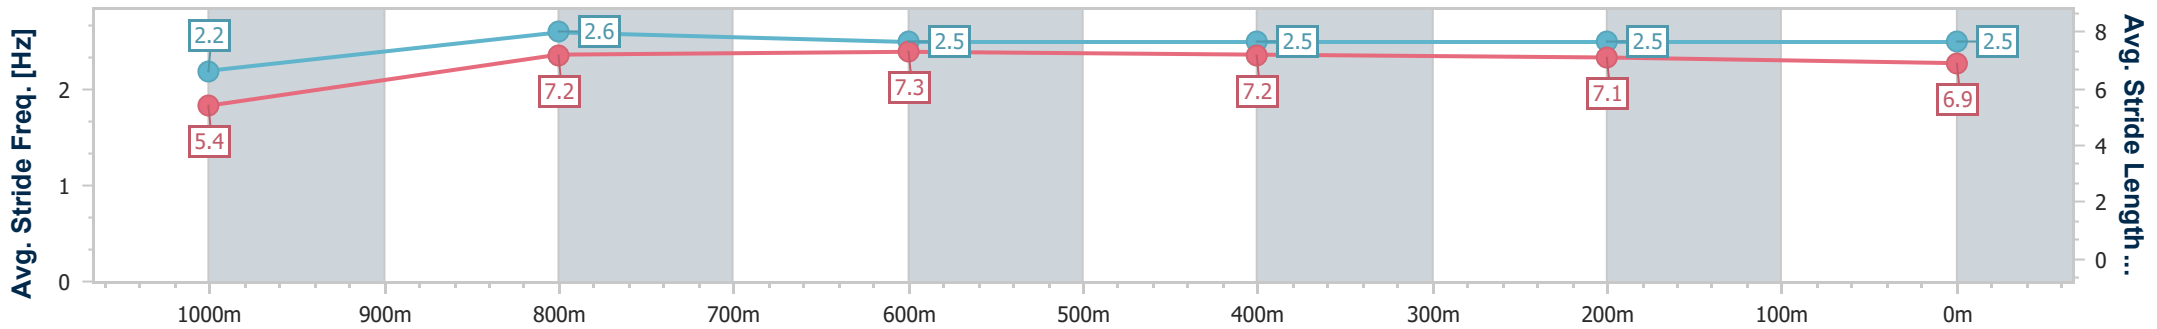

Ipswich QLD Professional

Race 7: KEN PICKARD BENCHMARK 62 Handicap - 1100m

17 November 2023 - 16:05

Track Rating: Good 3, Weather: Fine, Rail Position: +4.0m Entire Course

Section	Overall	1000m	800m	600m	400m	200m
Section Times	1:04.13 [3] (0:08.47)	0:55.66 [6] (0:10.87)	0:44.79 [6] (0:10.84)	0:33.95 [5] (0:11.26)	0:22.69 [5] (0:11.35)	0:11.34 [4] (0:11.34)
Average Speed [km/h]	42.7	66.1	66.8	64.3	64.1	63.6
Top Speed [km/h]	62.1	68.4	67.7	65.3	64.9	65.0
Avg. Dist. to Rail [m]	2.7	0.5	1.4	1.3	3.6	4.7
Avg. Stride Freq. [Hz]	2.2	2.6	2.5	2.5	2.5	2.5
Avg. Stride Length [m]	5.4	7.2	7.3	7.2	7.1	6.9

- [] Ranking at each section and finish
- .-.- No data available at this section
- NA No data available

Horse/Jockey Name	Rubaahy
Final Rank	4
Fastest Section Time (Section)	0:08.31 (Overall)
Top Speed [km/h] (Section)	67.7 (800m)
Race State	Finished