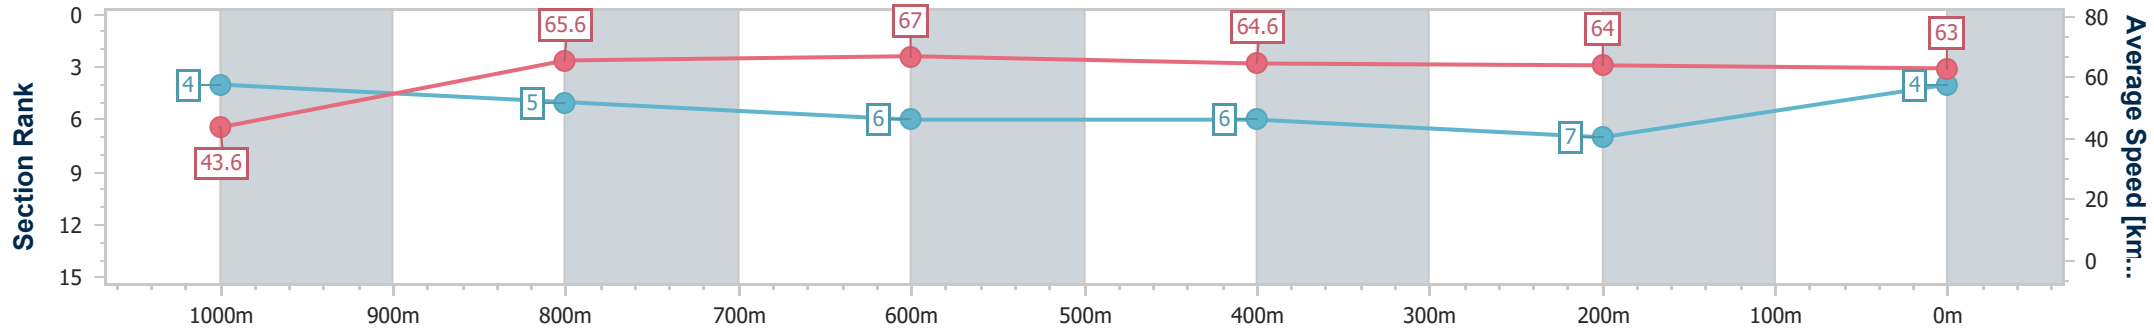

Ipswich QLD Professional

Race 7: KEN PICKARD BENCHMARK 62 Handicap - 1100m

17 November 2023 - 16:05

Track Rating: Good 3, Weather: Fine, Rail Position: +4.0m Entire Course

Section	Overall	1000m	800m	600m	400m	200m
Section Times	1:04.28 [4] (0:08.31)	0:55.97 [4] (0:11.02)	0:44.95 [5] (0:10.88)	0:34.07 [6] (0:11.25)	0:22.82 [6] (0:11.37)	0:11.45 [7] (0:11.45)
Average Speed [km/h]	43.6	65.6	67.0	64.6	64.0	63.0
Top Speed [km/h]	62.2	67.6	67.7	66.2	64.5	63.9
Avg. Dist. to Rail [m]	3.9	2.1	2.8	2.6	4.1	5.8
Avg. Stride Freq. [Hz]	2.3	2.5	2.5	2.4	2.4	2.4
Avg. Stride Length [m]	5.3	7.3	7.5	7.5	7.4	7.3