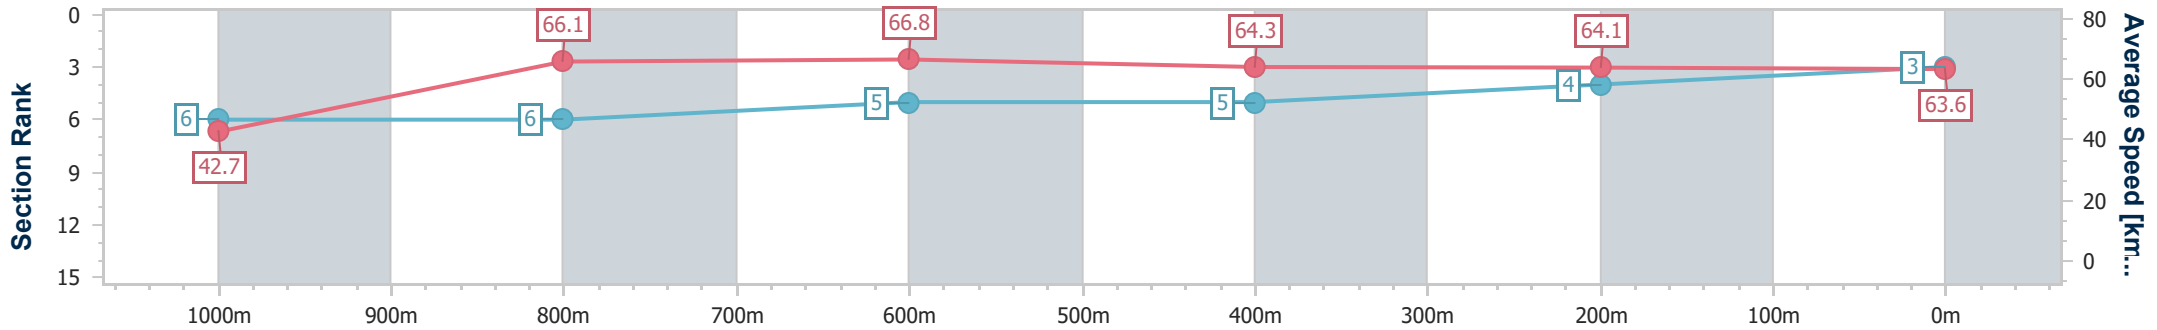

Ipswich QLD Professional

Race 7: KEN PICKARD BENCHMARK 62 Handicap - 1100m

17 November 2023 - 16:05

Track Rating: Good 3, Weather: Fine, Rail Position: +4.0m Entire Course

Section	Overall	1000m	800m	600m	400m	200m
Section Times	1:04.13 [3] (0:08.47)	0:55.66 [6] (0:10.87)	0:44.79 [6] (0:10.84)	0:33.95 [5] (0:11.26)	0:22.69 [5] (0:11.35)	0:11.34 [4] (0:11.34)
Average Speed [km/h]	42.7	66.1	66.8	64.3	64.1	63.6
Top Speed [km/h]	62.1	68.4	67.7	65.3	64.9	65.0
Avg. Dist. to Rail [m]	2.7	0.5	1.4	1.3	3.6	4.7
Avg. Stride Freq. [Hz]	2.2	2.6	2.5	2.5	2.5	2.5
Avg. Stride Length [m]	5.4	7.2	7.3	7.2	7.1	6.9

- [] Ranking at each section and finish
- .-.- No data available at this section
- NA No data available

Horse/Jockey Name	Rubaahy
Final Rank	4
Fastest Section Time (Section)	0:08.31 (Overall)
Top Speed [km/h] (Section)	67.7 (800m)
Race State	Finished