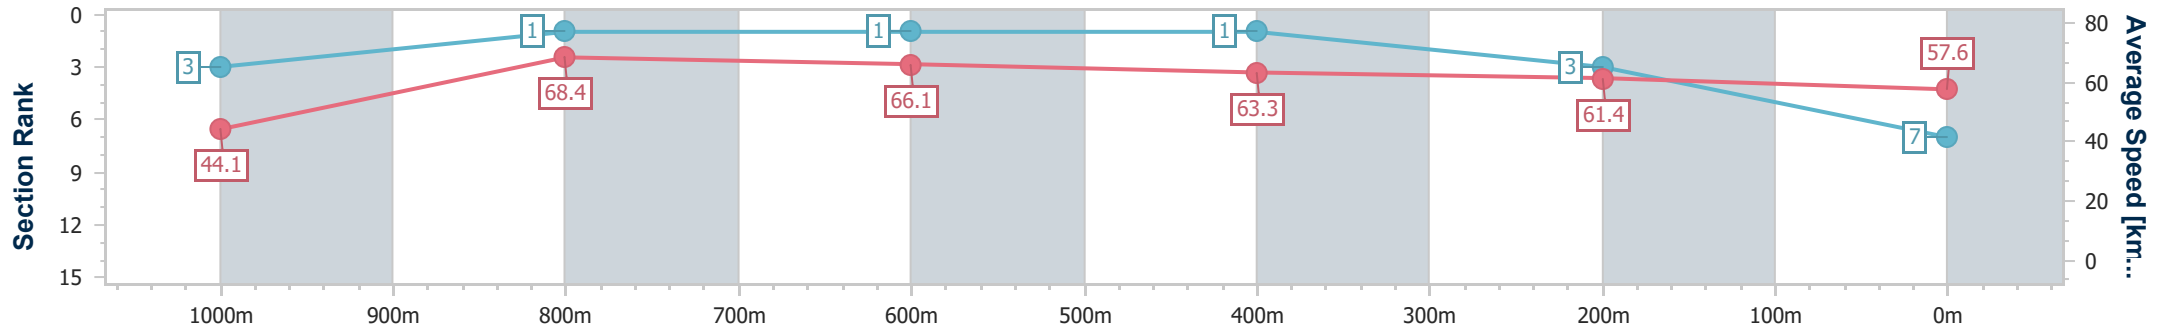

Ipswich QLD Professional

Race 7: KEN PICKARD BENCHMARK 62 Handicap - 1100m

17 November 2023 - 16:05

Track Rating: Good 3, Weather: Fine, Rail Position: +4.0m Entire Course

Section	Overall	1000m	800m	600m	400m	200m
Section Times	1:05.17 [7] (0:08.20)	0:56.97 [3] (0:10.38)	0:46.59 [1] (0:10.92)	0:35.67 [1] (0:11.44)	0:24.23 [1] (0:11.78)	0:12.45 [3] (0:12.45)
Average Speed [km/h]	44.1	68.4	66.1	63.3	61.4	57.6
Top Speed [km/h]	66.8	69.8	67.9	64.8	62.9	60.5
Avg. Dist. to Rail [m]	7.1	1.8	0.7	1.0	1.0	0.3
Avg. Stride Freq. [Hz]	2.2	2.5	2.4	2.3	2.3	2.2
Avg. Stride Length [m]	5.4	7.7	7.7	7.6	7.4	7.2

- [] Ranking at each section and finish
- .-.- No data available at this section
- NA No data available