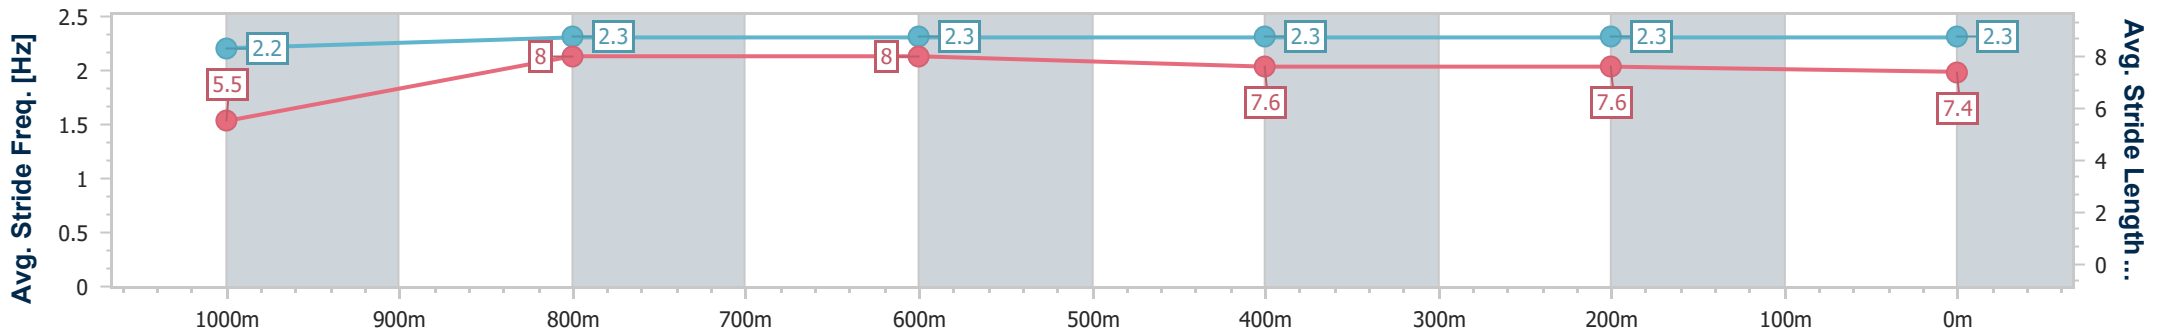

Ipswich QLD Professional

Race 7: KEN PICKARD BENCHMARK 62 Handicap - 1100m

17 November 2023 - 16:05

Track Rating: Good 3, Weather: Fine, Rail Position: +4.0m Entire Course

Section	Overall	1000m	800m	600m	400m	200m
Section Times	1:04.09 [1] (0:08.20)	0:55.89 [2] (0:10.82)	0:45.07 [4] (0:10.90)	0:34.17 [4] (0:11.28)	0:22.89 [3] (0:11.37)	0:11.52 [2] (0:11.52)
Average Speed [km/h]	43.7	66.9	66.5	64.5	63.9	62.4
Top Speed [km/h]	65.3	67.2	67.5	65.3	64.6	64.4
Avg. Dist. to Rail [m]	6.3	2.1	1.9	2.3	3.1	1.8
Avg. Stride Freq. [Hz]	2.2	2.3	2.3	2.3	2.3	2.3
Avg. Stride Length [m]	5.5	8.0	8.0	7.6	7.6	7.4

- [] Ranking at each section and finish
- .-.- No data available at this section
- NA No data available

Horse/Jockey Name	Last Chance Saloon
Final Rank	2
Fastest Section Time (Section)	0:08.59 (Overall)
Top Speed [km/h] (Section)	67.5 (800m)
Race State	Finished