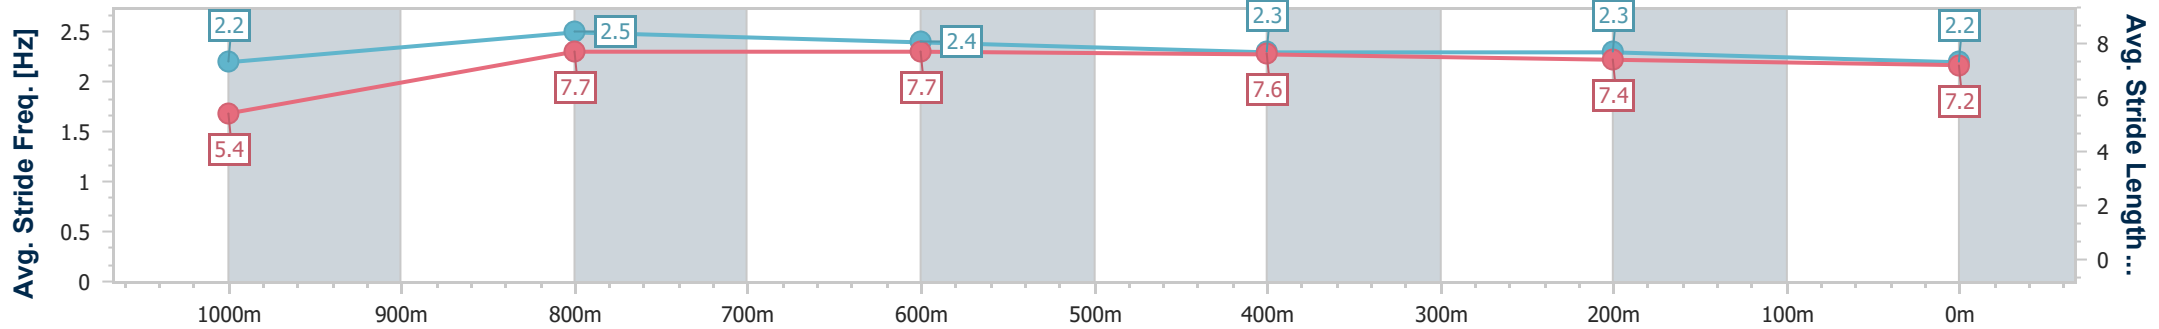

Ipswich QLD Professional

Race 7: KEN PICKARD BENCHMARK 62 Handicap - 1100m

17 November 2023 - 16:05

Track Rating: Good 3, Weather: Fine, Rail Position: +4.0m Entire Course

Section	Overall	1000m	800m	600m	400m	200m
Section Times	1:05.17 [7] (0:08.20)	0:56.97 [3] (0:10.38)	0:46.59 [1] (0:10.92)	0:35.67 [1] (0:11.44)	0:24.23 [1] (0:11.78)	0:12.45 [3] (0:12.45)
Average Speed [km/h]	44.1	68.4	66.1	63.3	61.4	57.6
Top Speed [km/h]	66.8	69.8	67.9	64.8	62.9	60.5
Avg. Dist. to Rail [m]	7.1	1.8	0.7	1.0	1.0	0.3
Avg. Stride Freq. [Hz]	2.2	2.5	2.4	2.3	2.3	2.2
Avg. Stride Length [m]	5.4	7.7	7.7	7.6	7.4	7.2

- [] Ranking at each section and finish
- .-.- No data available at this section
- NA No data available