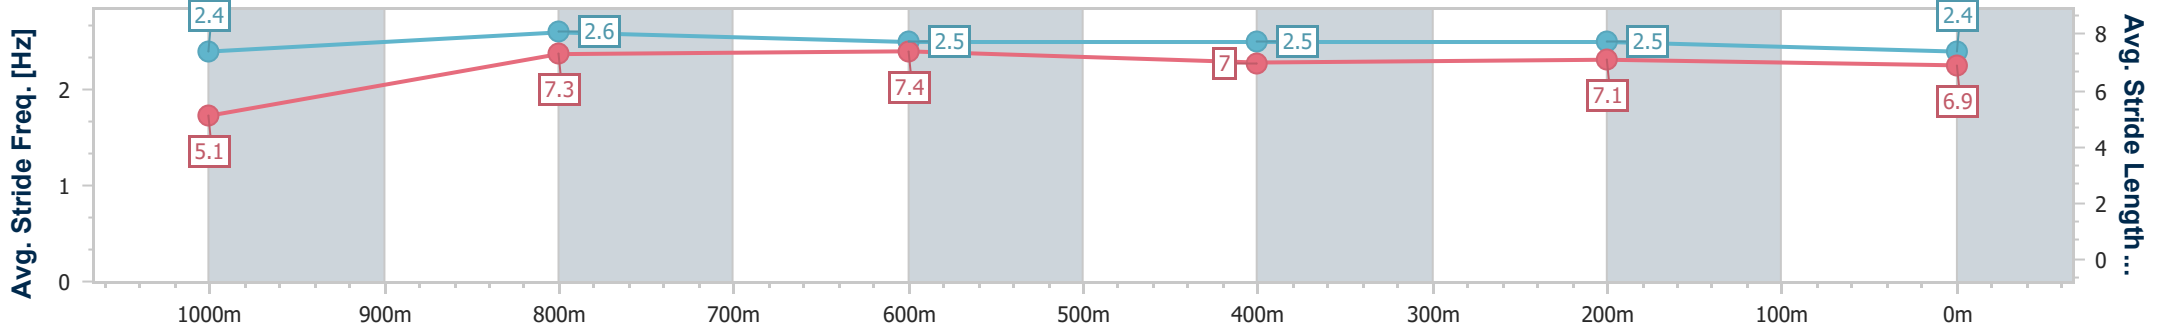

Ipswich QLD Professional

Race 7: KEN PICKARD BENCHMARK 62 Handicap - 1100m

17 November 2023 - 16:05

Track Rating: Good 3, Weather: Fine, Rail Position: +4.0m Entire Course

Section	Overall	1000m	800m	600m	400m	200m
Section Times	1:04.89 [6] (0:08.31)	0:56.58 [5] (0:10.63)	0:45.95 [3] (0:10.90)	0:35.05 [3] (0:11.36)	0:23.69 [4] (0:11.61)	0:12.08 [6] (0:12.08)
Average Speed [km/h]	43.5	67.6	66.3	63.6	62.5	59.4
Top Speed [km/h]	65.7	68.4	67.1	64.7	62.9	61.7
Avg. Dist. to Rail [m]	5.3	1.3	1.0	1.2	1.7	1.4
Avg. Stride Freq. [Hz]	2.4	2.6	2.5	2.5	2.5	2.4
Avg. Stride Length [m]	5.1	7.3	7.4	7.0	7.1	6.9