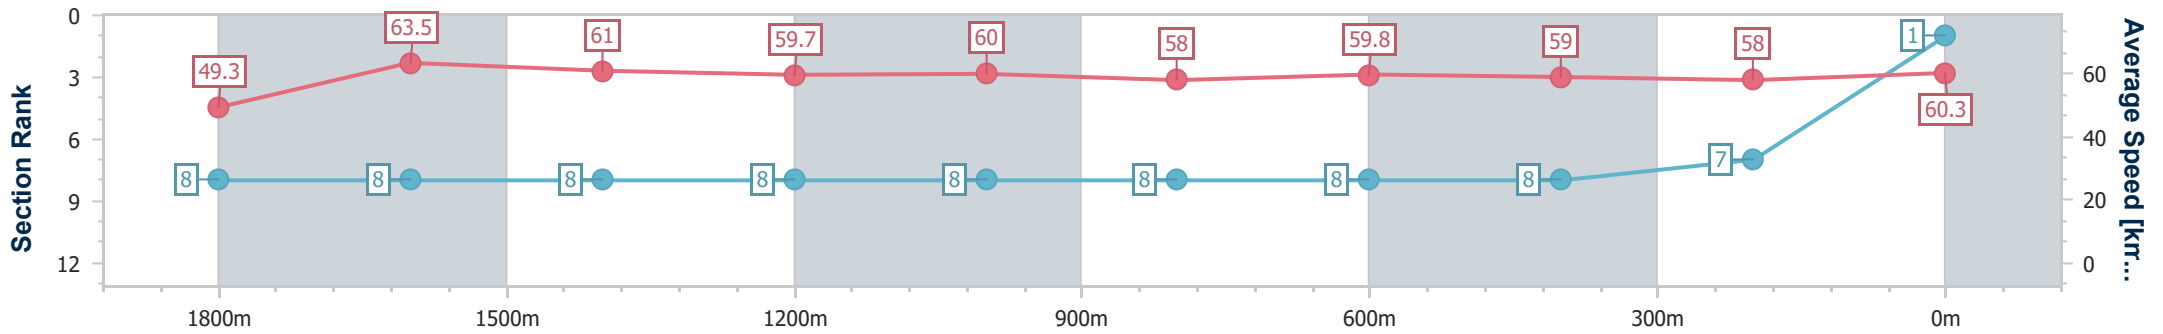

20 April 2024 - 15:29

Track Rating: Synthetic, Weather: Fine, Rail Position: True

Section	Overall	1800m	1600m	1400m	1200m	1000m	800m	600m	400m	200m
Section Times	2:02.87 [1] (0:14.66)	1:48.21 [8] (0:11.29)	1:36.92 [8] (0:11.80)	1:25.12 [8] (0:12.00)	1:13.12 [8] (0:11.98)	1:01.14 [8] (0:12.40)	0:48.74 [8] (0:12.12)	0:36.62 [8] (0:12.18)	0:24.44 [8] (0:12.40)	0:12.04 [7] (0:12.04)
Average Speed [km/h]	49.3	63.5	61.0	59.7	60.0	58.0	59.8	59.0	58.0	60.3
Top Speed [km/h]	63.9	64.8	63.0	61.4	61.8	58.4	61.8	60.8	59.7	60.7
Avg. Dist. to Rail [m]	4.2	1.0	0.5	0.5	0.4	0.2	0.8	0.7	0.5	1.7
Avg. Stride Freq. [Hz]	2.2	2.4	2.4	2.3	2.3	2.2	2.3	2.3	2.3	2.3
Avg. Stride Length [m]	6.2	7.3	7.2	7.2	7.3	7.2	7.3	7.2	7.1	7.3