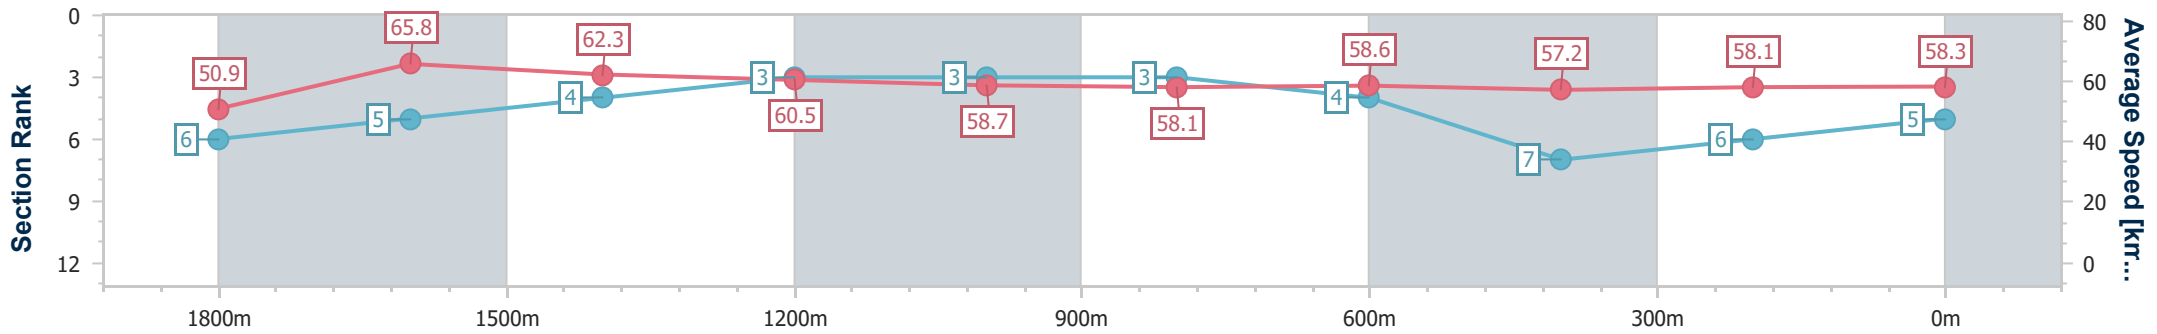

Aquis Park Gold Coast Poly QLD Professional

Race 6: SILVERCHEF BENCHMARK 58 Handicap - 2000m

20 April 2024 - 15:29

Track Rating: Synthetic, Weather: Fine, Rail Position: True

Section	Overall	1800m	1600m	1400m	1200m	1000m	800m	600m	400m	200m
Section Times	2:03.18 [5] (0:14.16)	1:49.02 [6] (0:10.90)	1:38.12 [5] (0:11.53)	1:26.59 [4] (0:11.97)	1:14.62 [3] (0:12.29)	1:02.33 [3] (0:12.42)	0:49.91 [3] (0:12.34)	0:37.57 [4] (0:12.64)	0:24.93 [7] (0:12.49)	0:12.44 [6] (0:12.44)
Average Speed [km/h]	50.9	65.8	62.3	60.5	58.7	58.1	58.6	57.2	58.1	58.3
Top Speed [km/h]	66.3	67.9	63.5	62.2	61.0	59.5	59.7	58.3	59.7	59.6
Avg. Dist. to Rail [m]	2.5	1.3	0.8	1.0	1.4	1.1	0.8	1.2	2.9	3.8
Avg. Stride Freq. [Hz]	2.1	2.4	2.3	2.3	2.2	2.2	2.2	2.2	2.3	2.3
Avg. Stride Length [m]	6.6	7.8	7.5	7.4	7.4	7.3	7.3	7.2	7.1	7.1

- [] Ranking at each section and finish
- .-.- No data available at this section
- NA No data available

Horse/Jockey Name	Sir Zino
Final Rank	6
Fastest Section Time (Section)	0:11.15 (1800m)
Top Speed [km/h] (Section)	65.7 (1800m)
Race State	Finished