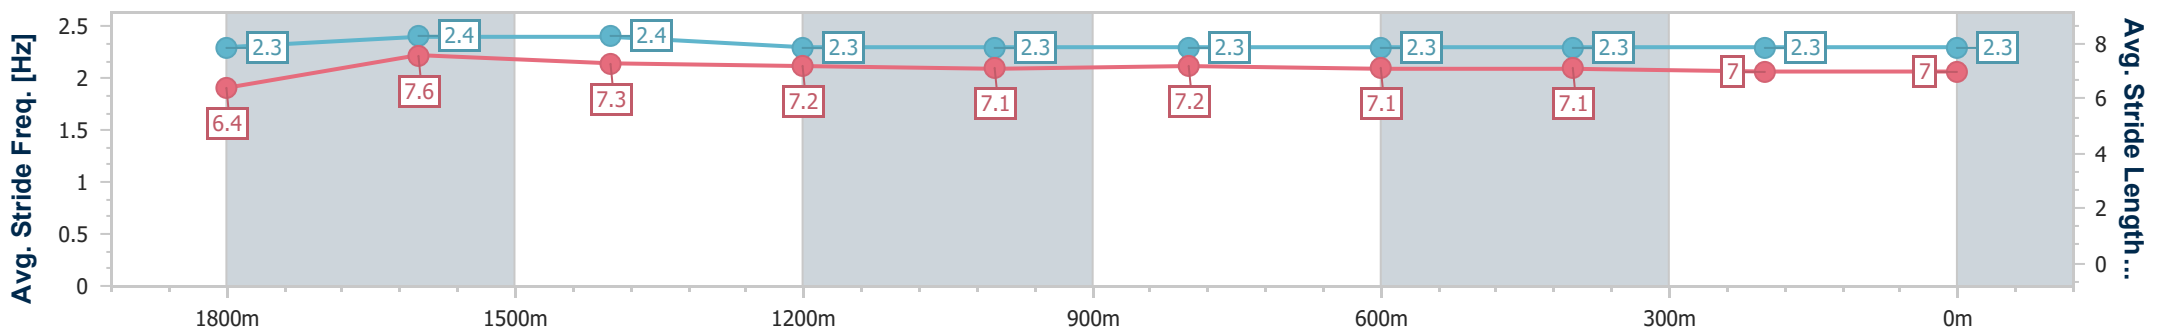

Aquis Park Gold Coast Poly QLD Professional

Race 6: SILVERCHEF BENCHMARK 58 Handicap - 2000m

20 April 2024 - 15:29

Track Rating: Synthetic, Weather: Fine, Rail Position: True

Section	Overall	1800m	1600m	1400m	1200m	1000m	800m	600m	400m	200m		
Section Times	2:02.89 [2] (0:13.74)	1:49.15 [1] (0:10.85)	1:38.30 [2] (0:11.79)	1:26.51 [2] (0:11.95)	1:14.56 [2] (0:12.32)	1:02.24 [2] (0:12.42)	0:49.82 [2] (0:12.25)	0:37.57 [2] (0:12.37)	0:25.20 [1] (0:12.63)	0:12.57 [1] (0:12.57)		
Average Speed [km/h]	52.5	66.2	61.4	60.3	58.4	58.0	59.1	58.5	57.3	57.6		
Top Speed [km/h]	66.5	67.3	63.2	61.3	59.1	59.0	59.8	59.7	58.0	57.6		
Avg. Dist. to Rail [m]	0.8	0.3	1.4	0.3	1.6	1.0	1.1	1.0	1.4	2.7		
Avg. Stride Freq. [Hz]	2.3	2.4	2.4	2.3	2.3	2.3	2.3	2.3	2.3	2.3		
Avg. Stride Length [m]	6.4	7.6	7.3	7.2	7.1	7.2	7.1	7.1	7.0	7.0		