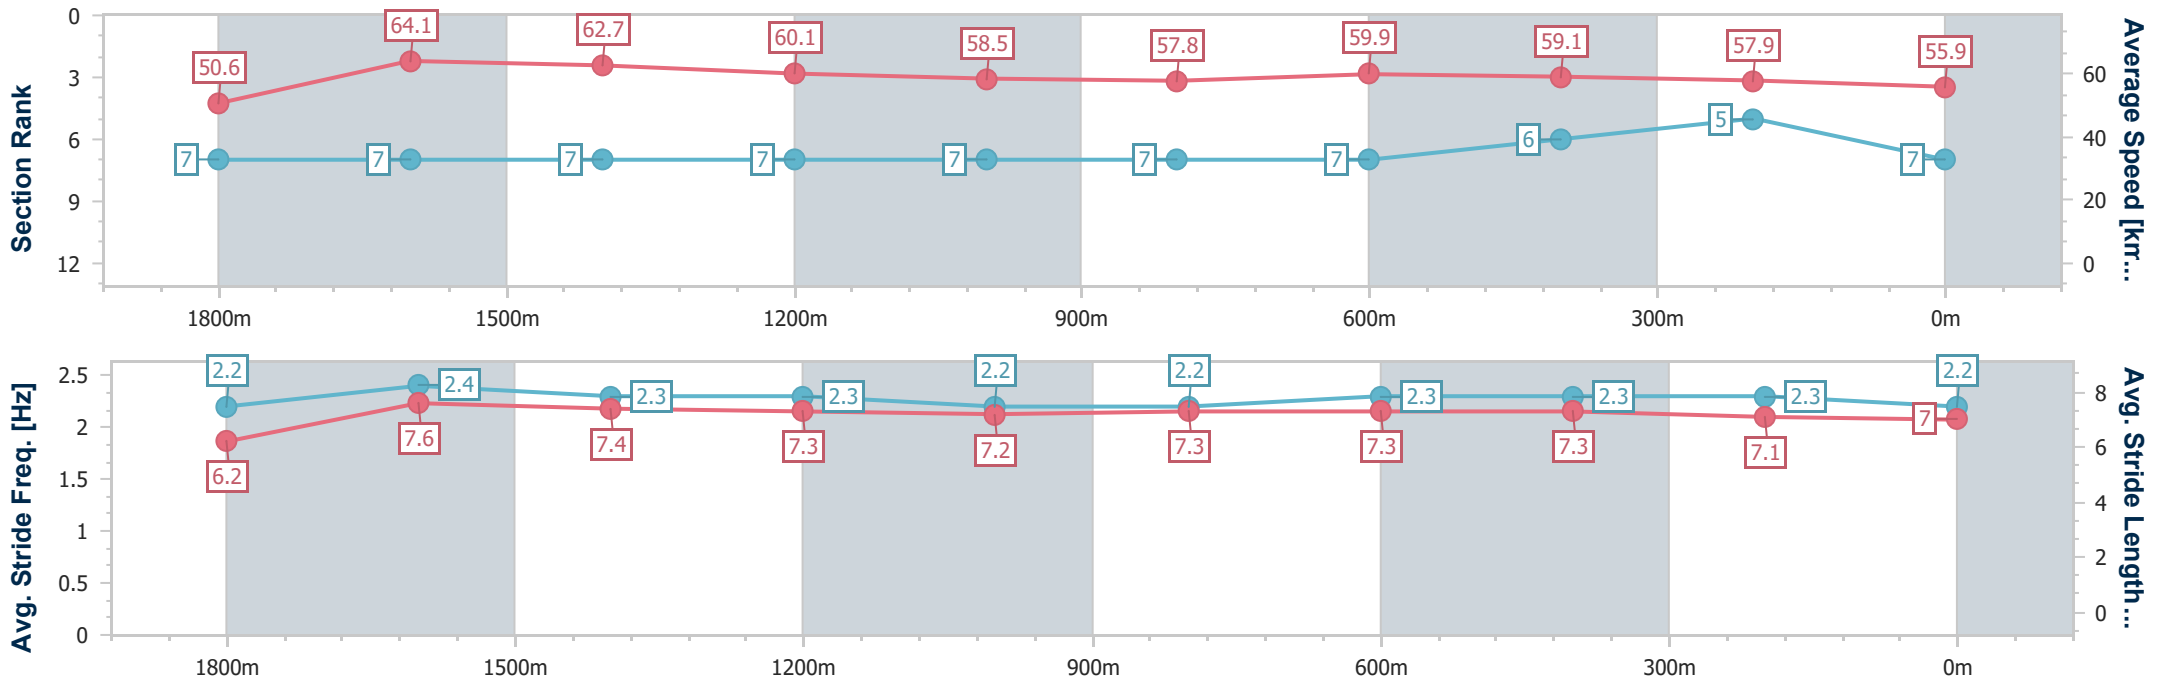

- [] Ranking at each section and finish
- .-.- No data available at this section
- NA No data available

Horse/Jockey Name	Magic Mikey
Final Rank	7
Fastest Section Time (Section)	0:11.30 (1800m)
Top Speed [km/h] (Section)	65.2 (1800m)
Race State	Finished

Aquis Park Gold Coast Poly QLD Professional
 Race 6: SILVERCHEF BENCHMARK 58 Handicap - 2000m
 20 April 2024 - 15:29
 Track Rating: Synthetic, Weather: Fine, Rail Position: True

Section	Overall	1800m	1600m	1400m	1200m	1000m	800m	600m	400m	200m
Section Times	2:03.68 [7] (0:14.24)	1:49.44 [7] (0:11.30)	1:38.14 [7] (0:11.56)	1:26.58 [7] (0:12.03)	1:14.55 [7] (0:12.31)	1:02.24 [7] (0:12.46)	0:49.78 [7] (0:12.04)	0:37.74 [7] (0:12.25)	0:25.49 [6] (0:12.51)	0:12.98 [5] (0:12.98)
Average Speed [km/h]	50.6	64.1	62.7	60.1	58.5	57.8	59.9	59.1	57.9	55.9
Top Speed [km/h]	64.7	65.2	63.3	61.3	60.7	58.9	60.2	59.8	58.4	57.5
Avg. Dist. to Rail [m]	3.8	1.7	1.6	0.8	1.1	0.7	0.2	0.9	4.1	6.1
Avg. Stride Freq. [Hz]	2.2	2.4	2.3	2.3	2.2	2.2	2.3	2.3	2.3	2.2
Avg. Stride Length [m]	6.2	7.6	7.4	7.3	7.2	7.3	7.3	7.3	7.1	7.0