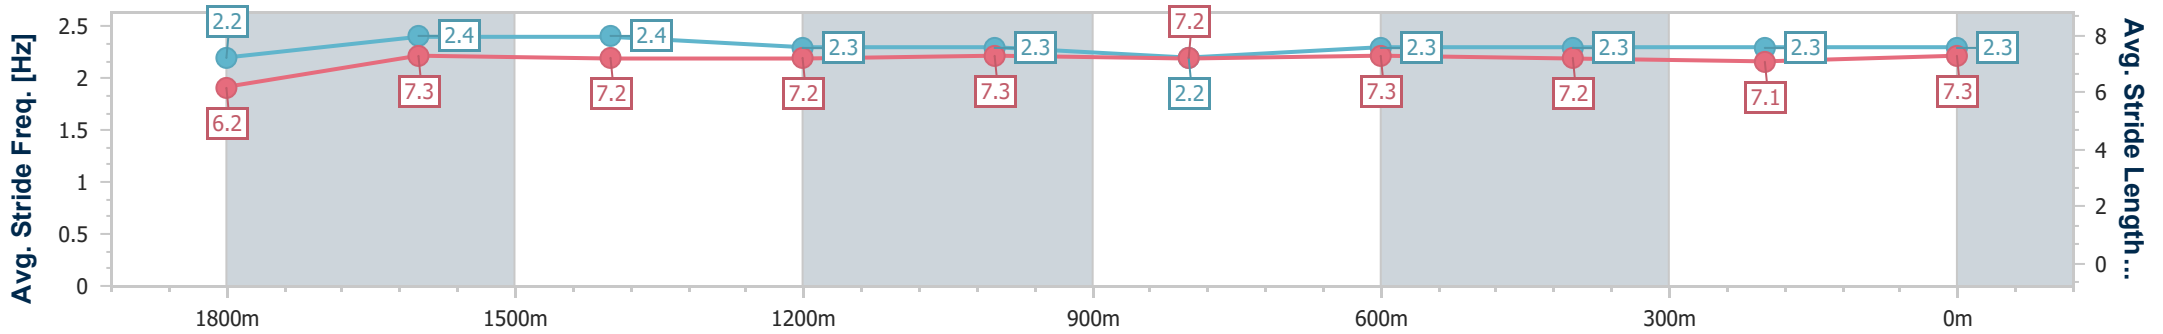

20 April 2024 - 15:29

Track Rating: Synthetic, Weather: Fine, Rail Position: True

Section	Overall	1800m	1600m	1400m	1200m	1000m	800m	600m	400m	200m
Section Times	2:02.87 [1] (0:14.66)	1:48.21 [8] (0:11.29)	1:36.92 [8] (0:11.80)	1:25.12 [8] (0:12.00)	1:13.12 [8] (0:11.98)	1:01.14 [8] (0:12.40)	0:48.74 [8] (0:12.12)	0:36.62 [8] (0:12.18)	0:24.44 [8] (0:12.40)	0:12.04 [7] (0:12.04)
Average Speed [km/h]	49.3	63.5	61.0	59.7	60.0	58.0	59.8	59.0	58.0	60.3
Top Speed [km/h]	63.9	64.8	63.0	61.4	61.8	58.4	61.8	60.8	59.7	60.7
Avg. Dist. to Rail [m]	4.2	1.0	0.5	0.5	0.4	0.2	0.8	0.7	0.5	1.7
Avg. Stride Freq. [Hz]	2.2	2.4	2.4	2.3	2.3	2.2	2.3	2.3	2.3	2.3
Avg. Stride Length [m]	6.2	7.3	7.2	7.2	7.3	7.2	7.3	7.2	7.1	7.3