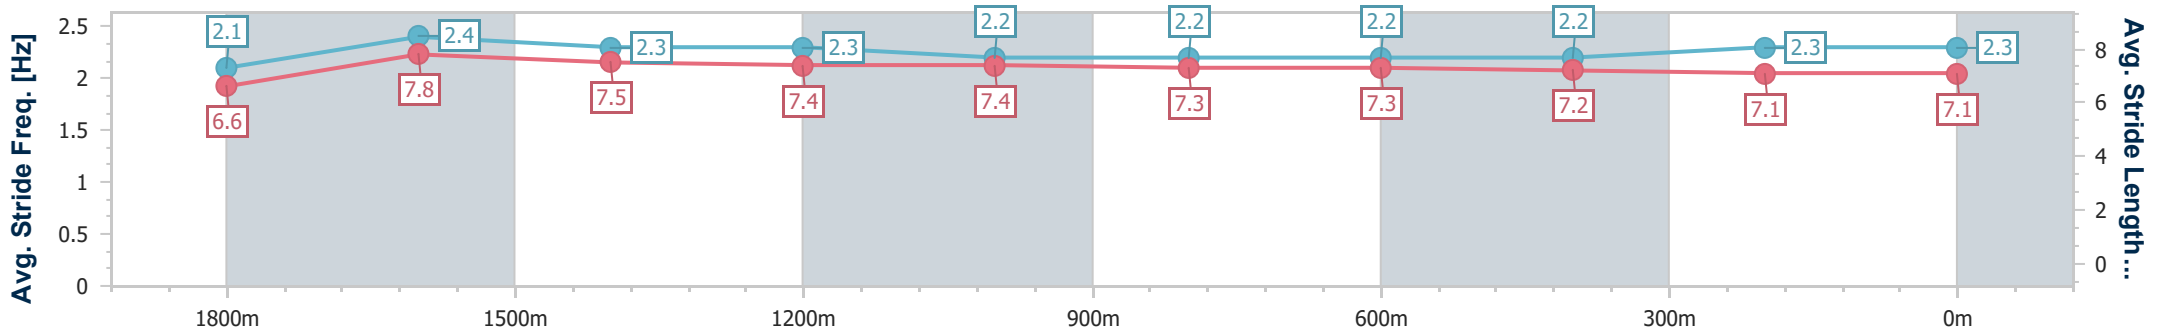

Aquis Park Gold Coast Poly QLD Professional

Race 6: SILVERCHEF BENCHMARK 58 Handicap - 2000m

20 April 2024 - 15:29

Track Rating: Synthetic, Weather: Fine, Rail Position: True

Section	Overall	1800m	1600m	1400m	1200m	1000m	800m	600m	400m	200m
Section Times	2:03.18 [5] (0:14.16)	1:49.02 [6] (0:10.90)	1:38.12 [5] (0:11.53)	1:26.59 [4] (0:11.97)	1:14.62 [3] (0:12.29)	1:02.33 [3] (0:12.42)	0:49.91 [3] (0:12.34)	0:37.57 [4] (0:12.64)	0:24.93 [7] (0:12.49)	0:12.44 [6] (0:12.44)
Average Speed [km/h]	50.9	65.8	62.3	60.5	58.7	58.1	58.6	57.2	58.1	58.3
Top Speed [km/h]	66.3	67.9	63.5	62.2	61.0	59.5	59.7	58.3	59.7	59.6
Avg. Dist. to Rail [m]	2.5	1.3	0.8	1.0	1.4	1.1	0.8	1.2	2.9	3.8
Avg. Stride Freq. [Hz]	2.1	2.4	2.3	2.3	2.2	2.2	2.2	2.2	2.3	2.3
Avg. Stride Length [m]	6.6	7.8	7.5	7.4	7.4	7.3	7.3	7.2	7.1	7.1