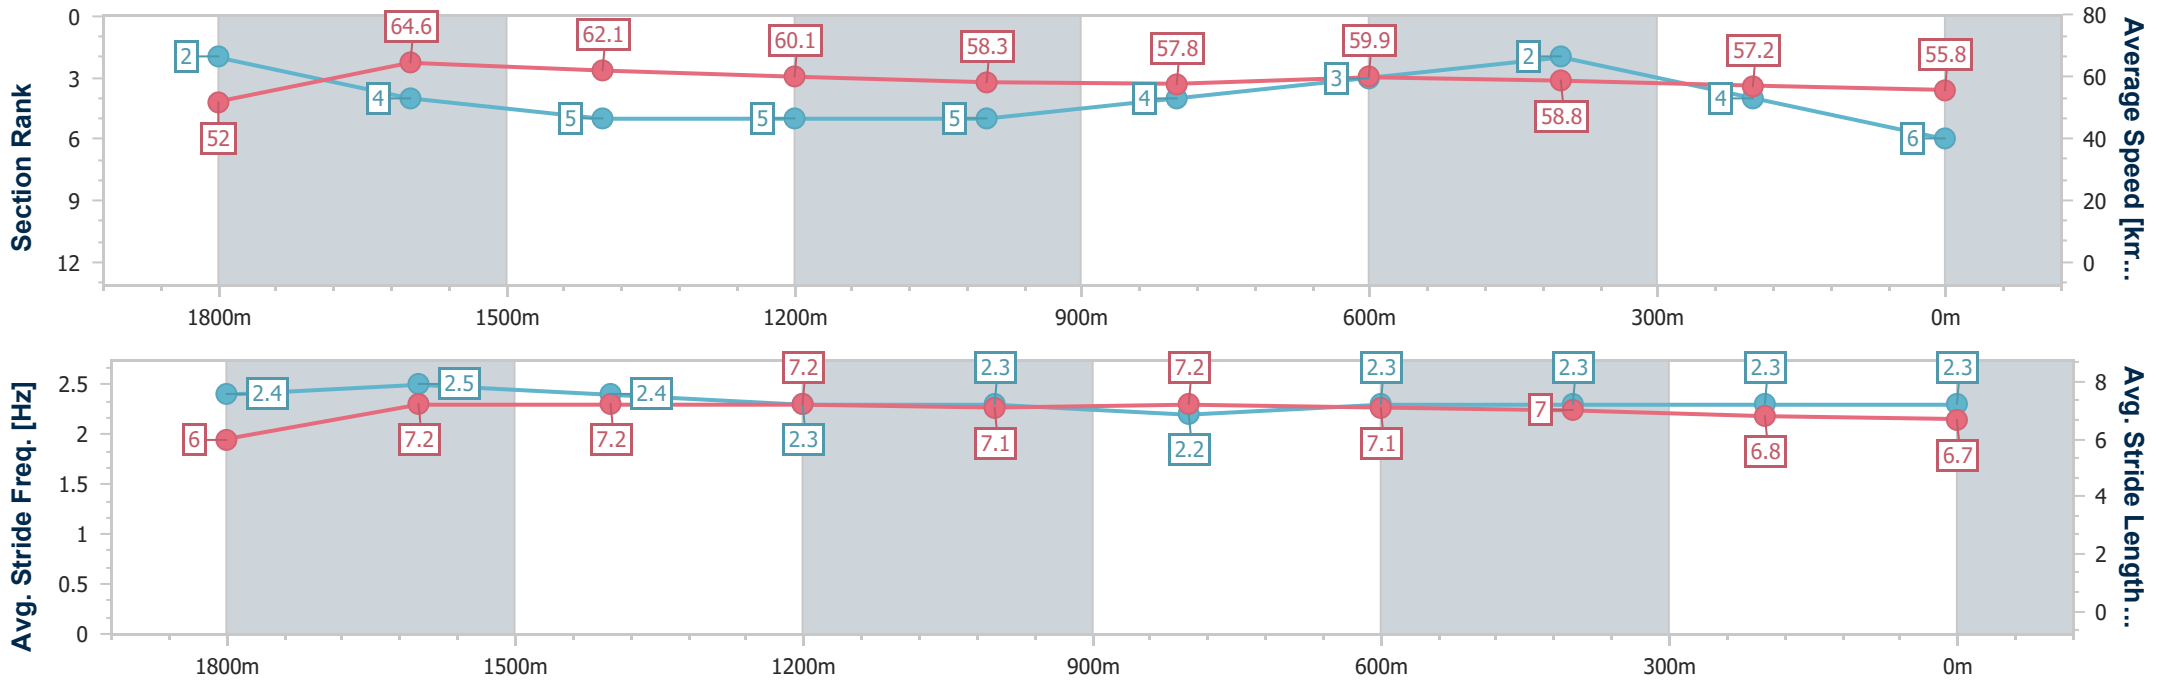

Aquis Park Gold Coast Poly QLD Professional

Race 6: SILVERCHEF BENCHMARK 58 Handicap - 2000m

20 April 2024 - 15:29

Track Rating: Synthetic, Weather: Fine, Rail Position: True

Section	Overall	1800m	1600m	1400m	1200m	1000m	800m	600m	400m	200m
Section Times	2:03.53 [6] (0:13.82)	1:49.71 [2] (0:11.15)	1:38.56 [4] (0:11.65)	1:26.91 [5] (0:12.05)	1:14.86 [5] (0:12.35)	1:02.51 [5] (0:12.51)	0:50.00 [4] (0:12.05)	0:37.95 [3] (0:12.37)	0:25.58 [2] (0:12.69)	0:12.89 [4] (0:12.89)
Average Speed [km/h]	52.0	64.6	62.1	60.1	58.3	57.8	59.9	58.8	57.2	55.8
Top Speed [km/h]	65.4	65.7	64.2	61.1	60.1	59.1	60.9	59.9	58.8	57.3
Avg. Dist. to Rail [m]	1.3	0.5	1.8	0.8	0.8	0.7	0.8	2.2	4.1	5.5
Avg. Stride Freq. [Hz]	2.4	2.5	2.4	2.3	2.3	2.2	2.3	2.3	2.3	2.3
Avg. Stride Length [m]	6.0	7.2	7.2	7.2	7.1	7.2	7.1	7.0	6.8	6.7

- [] Ranking at each section and finish
- .-.- No data available at this section
- NA No data available

Horse/Jockey Name	Magic Mikey
Final Rank	7
Fastest Section Time (Section)	0:11.30 (1800m)
Top Speed [km/h] (Section)	65.2 (1800m)
Race State	Finished