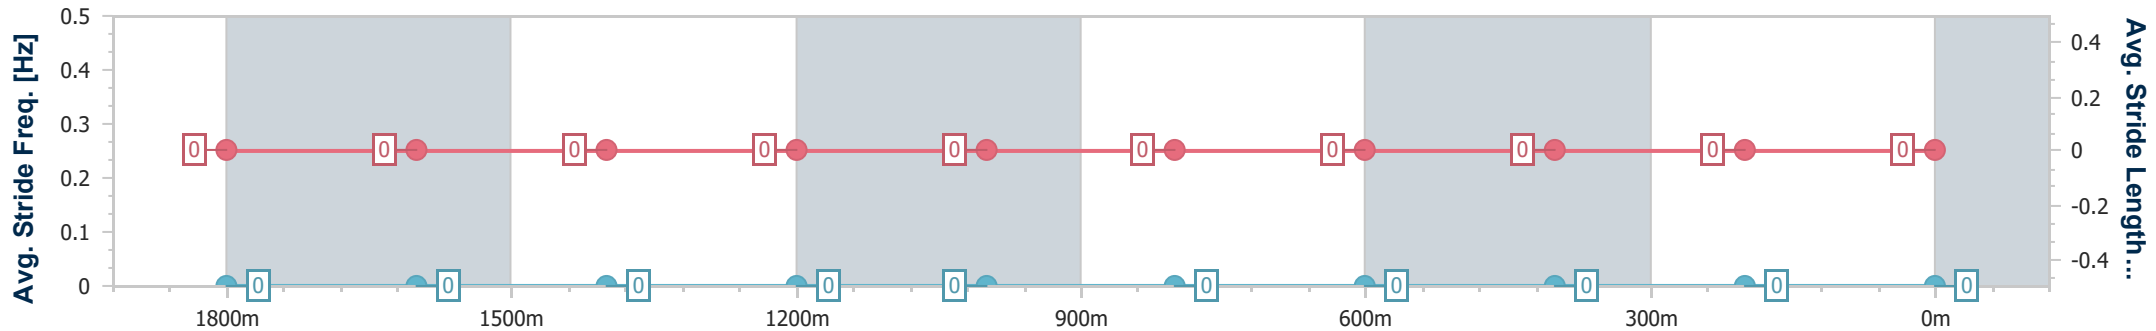

- [] Ranking at each section and finish
- .-.- No data available at this section
- NA No data available

Horse/Jockey Name	Hereditary
Final Rank	9
Fastest Section Time (Section)	0:10.56 (1800m)
Top Speed [km/h] (Section)	67.7 (1800m)
Race State	Finished

Aquis Park Gold Coast Poly QLD Professional

Race 6: SILVERCHEF BENCHMARK 58 Handicap - 2000m

20 April 2024 - 15:29

Track Rating: Synthetic, Weather: Fine, Rail Position: True

Section	Overall	1800m	1600m	1400m	1200m	1000m	800m	600m	400m	200m			
Section Times	2:05.36 [9] (0:13.91)	1:51.45 [4] (0:10.56)	1:40.89 [1] (0:11.57)	1:29.32 [1] (0:11.92)	1:17.40 [1] (0:12.44)	1:04.96 [1] (0:12.39)	0:52.57 [1] (0:12.53)	0:40.04 [1] (0:12.64)	0:27.40 [3] (0:13.43)	0:13.97 [8] (0:13.97)			
Average Speed [km/h]	51.7	68.6	62.7	60.3	57.9	58.2	57.3	56.7	53.8	51.5			
Top Speed [km/h]	67.0	67.7	65.3	62.3	58.8	58.8	58.1	58.3	54.8	53.1			
Avg. Dist. to Rail [m]	5.5	2.9	0.9	0.3	0.2	0.3	0.2	0.7	1.2	2.8			
Avg. Stride Freq. [Hz]	--	--	--	--	--	--	--	--	--	--			
Avg. Stride Length [m]	--	--	--	--	--	--	--	--	--	--			

- [] Ranking at each section and finish
- No data available at this section
- NA No data available