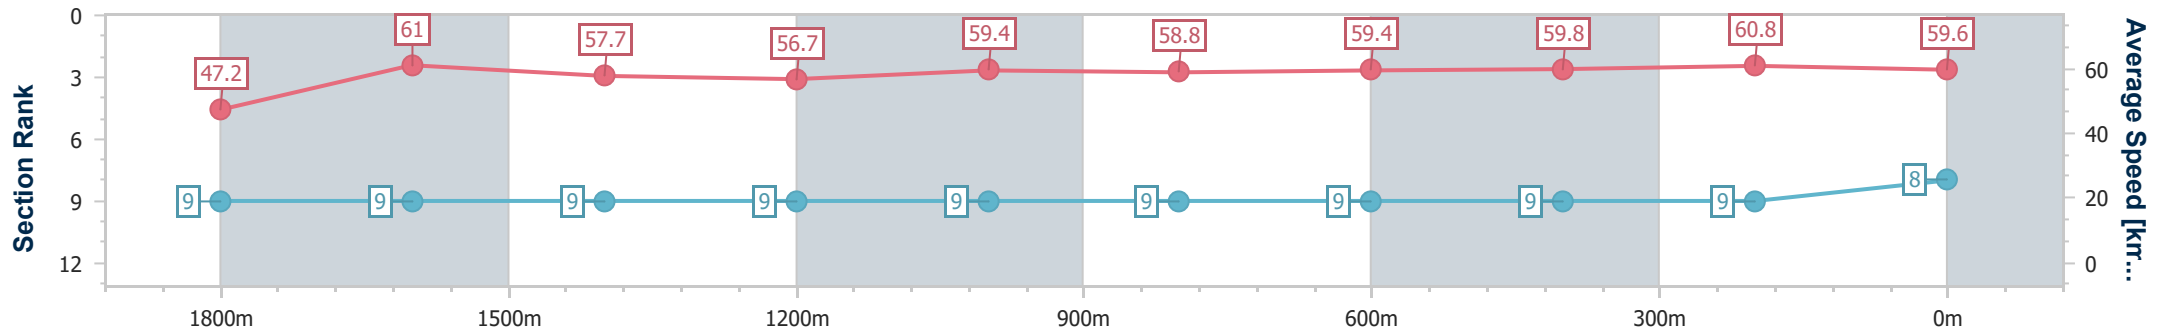

- [] Ranking at each section and finish
- .-.- No data available at this section
- NA No data available

Horse/Jockey Name	Sudden Suspect
Final Rank	8
Fastest Section Time (Section)	0:11.80 (1800m)
Top Speed [km/h] (Section)	62.8 (200m)
Race State	Finished

Aquis Park Gold Coast Poly QLD Professional

Race 6: SILVERCHEF BENCHMARK 58 Handicap - 2000m

20 April 2024 - 15:29

Track Rating: Synthetic, Weather: Fine, Rail Position: True

Section	Overall	1800m	1600m	1400m	1200m	1000m	800m	600m	400m	200m
Section Times	2:04.80 [8] (0:15.26)	1:49.54 [9] (0:11.80)	1:37.74 [9] (0:12.42)	1:25.32 [9] (0:12.69)	1:12.63 [9] (0:12.12)	1:00.51 [9] (0:12.26)	0:48.25 [9] (0:12.23)	0:36.02 [9] (0:12.10)	0:23.92 [9] (0:11.86)	0:12.06 [9] (0:12.06)
Average Speed [km/h]	47.2	61.0	57.7	56.7	59.4	58.8	59.4	59.8	60.8	59.6
Top Speed [km/h]	60.8	62.1	58.8	57.8	60.2	59.3	60.2	60.4	62.4	62.8
Avg. Dist. to Rail [m]	2.8	1.1	0.8	0.4	1.6	1.0	1.4	1.6	2.5	6.1
Avg. Stride Freq. [Hz]	2.1	2.3	2.3	2.3	2.3	2.3	2.3	2.3	2.4	2.3
Avg. Stride Length [m]	6.2	7.3	7.0	7.0	7.2	7.2	7.2	7.2	7.2	7.1

- [] Ranking at each section and finish
- .-.- No data available at this section
- NA No data available

Horse/Jockey Name	Hereditary
Final Rank	9
Fastest Section Time (Section)	0:10.56 (1800m)
Top Speed [km/h] (Section)	67.7 (1800m)
Race State	Finished