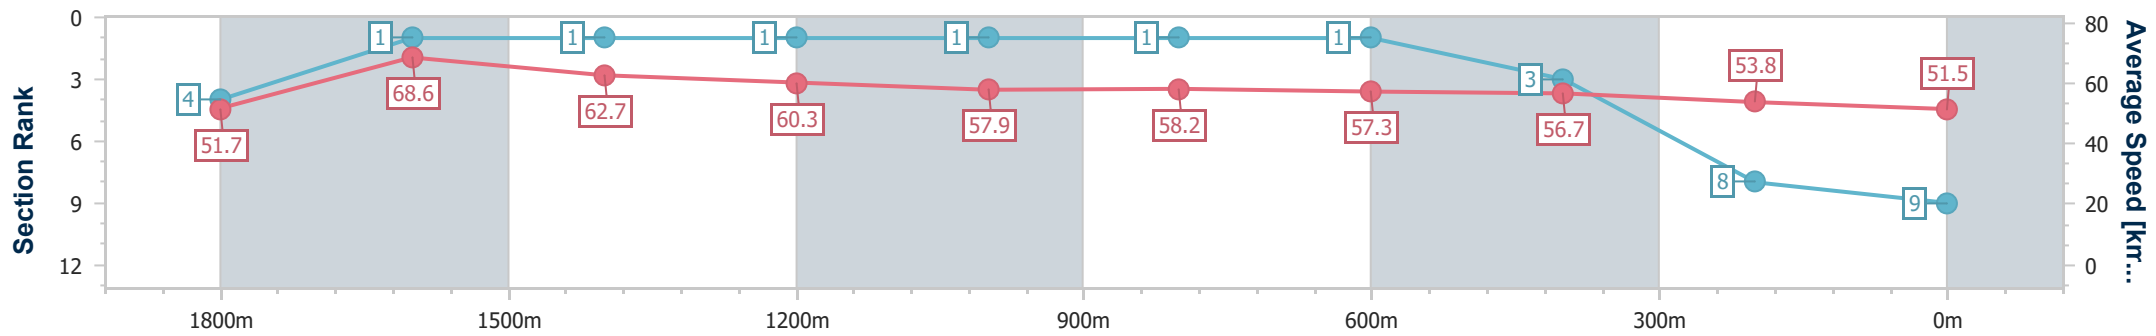

- [] Ranking at each section and finish
- .-.- No data available at this section
- NA No data available

Horse/Jockey Name	Hereditary
Final Rank	9
Fastest Section Time (Section)	0:10.56 (1800m)
Top Speed [km/h] (Section)	67.7 (1800m)
Race State	Finished

Aquis Park Gold Coast Poly QLD Professional

Race 6: SILVERCHEF BENCHMARK 58 Handicap - 2000m

20 April 2024 - 15:29

Track Rating: Synthetic, Weather: Fine, Rail Position: True

Section	Overall	1800m	1600m	1400m	1200m	1000m	800m	600m	400m	200m			
Section Times	2:05.36 [9] (0:13.91)	1:51.45 [4] (0:10.56)	1:40.89 [1] (0:11.57)	1:29.32 [1] (0:11.92)	1:17.40 [1] (0:12.44)	1:04.96 [1] (0:12.39)	0:52.57 [1] (0:12.53)	0:40.04 [1] (0:12.64)	0:27.40 [3] (0:13.43)	0:13.97 [8] (0:13.97)			
Average Speed [km/h]	51.7	68.6	62.7	60.3	57.9	58.2	57.3	56.7	53.8	51.5			
Top Speed [km/h]	67.0	67.7	65.3	62.3	58.8	58.8	58.1	58.3	54.8	53.1			
Avg. Dist. to Rail [m]	5.5	2.9	0.9	0.3	0.2	0.3	0.2	0.7	1.2	2.8			
Avg. Stride Freq. [Hz]	--	--	--	--	--	--	--	--	--	--			
Avg. Stride Length [m]	--	--	--	--	--	--	--	--	--	--			

- [] Ranking at each section and finish
- No data available at this section
- NA No data available