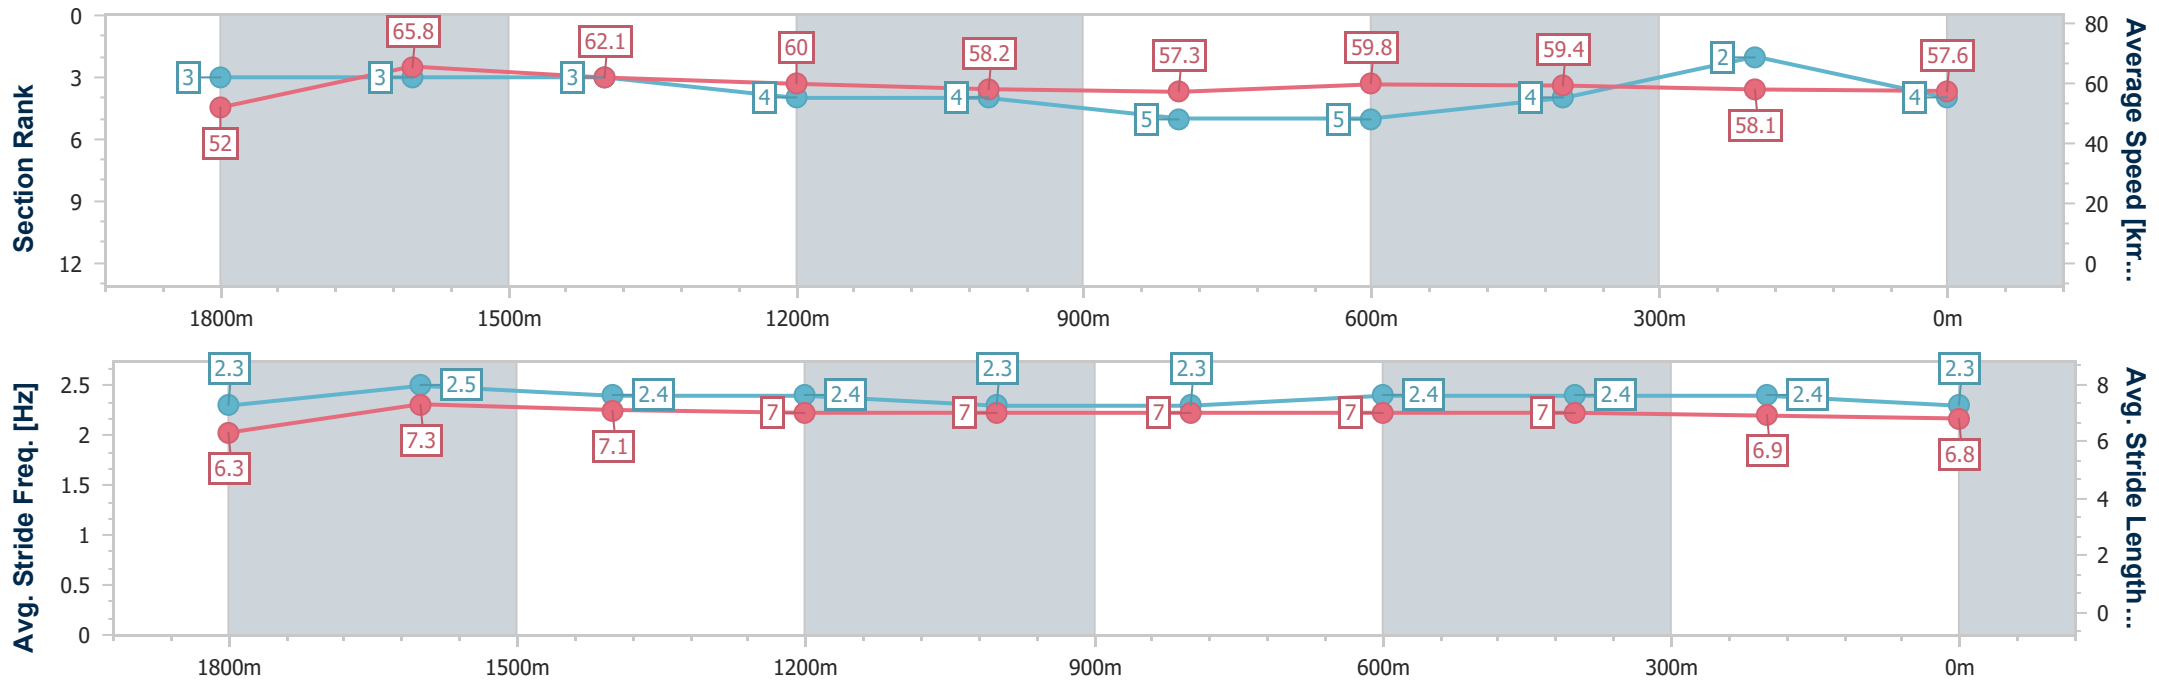

- [] Ranking at each section and finish
- .-.- No data available at this section
- NA No data available

Horse/Jockey Name	Fat Fingers
Final Rank	4
Fastest Section Time (Section)	0:10.93 (1800m)
Top Speed [km/h] (Section)	68.8 (1800m)
Race State	Finished

Aquis Park Gold Coast Poly QLD Professional

Race 6: SILVERCHEF BENCHMARK 58 Handicap - 2000m

20 April 2024 - 15:29

Track Rating: Synthetic, Weather: Fine, Rail Position: True

Section	Overall	1800m	1600m	1400m	1200m	1000m	800m	600m	400m	200m
Section Times	2:03.12 [4] (0:13.86)	1:49.26 [3] (0:10.93)	1:38.33 [3] (0:11.68)	1:26.65 [3] (0:12.16)	1:14.49 [4] (0:12.36)	1:02.13 [4] (0:12.59)	0:49.54 [5] (0:12.11)	0:37.43 [5] (0:12.34)	0:25.09 [4] (0:12.47)	0:12.62 [2] (0:12.62)
Average Speed [km/h]	52.0	65.8	62.1	60.0	58.2	57.3	59.8	59.4	58.1	57.6
Top Speed [km/h]	65.5	68.8	64.4	61.3	59.5	60.0	61.1	60.7	59.2	58.6
Avg. Dist. to Rail [m]	2.5	0.9	2.0	1.8	2.2	1.9	1.5	3.1	4.6	5.6
Avg. Stride Freq. [Hz]	2.3	2.5	2.4	2.4	2.3	2.3	2.4	2.4	2.4	2.3
Avg. Stride Length [m]	6.3	7.3	7.1	7.0	7.0	7.0	7.0	7.0	6.9	6.8

- [] Ranking at each section and finish
- .-.- No data available at this section
- NA No data available

Horse/Jockey Name	Fiddler Onthe Roof
Final Rank	5
Fastest Section Time (Section)	0:10.90 (1800m)
Top Speed [km/h] (Section)	67.9 (1800m)
Race State	Finished