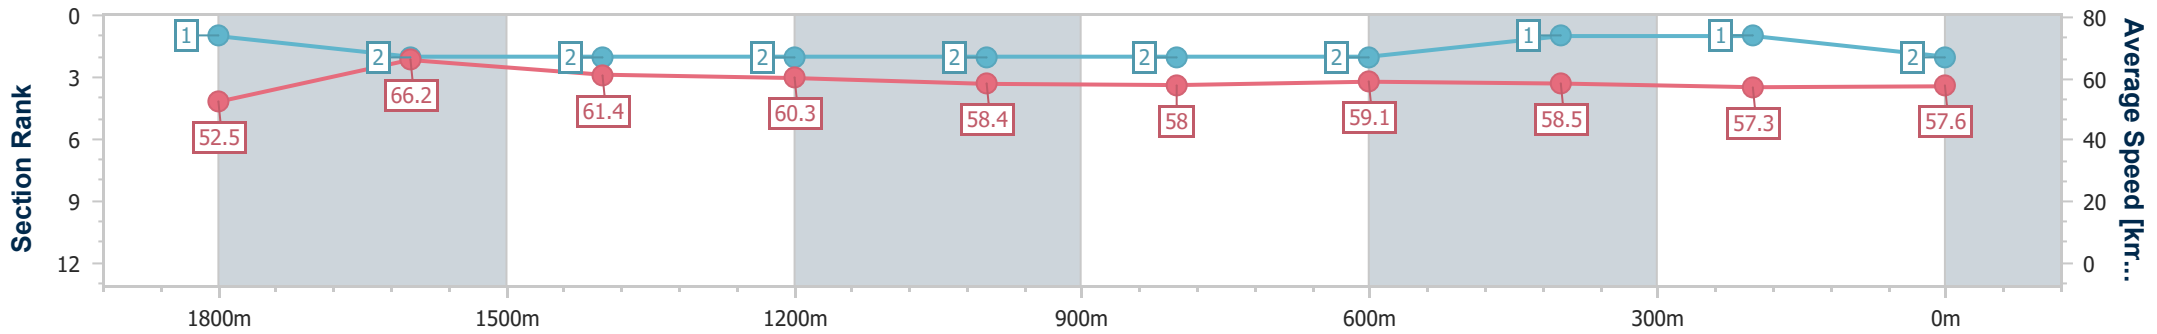

Aquis Park Gold Coast Poly QLD Professional

Race 6: SILVERCHEF BENCHMARK 58 Handicap - 2000m

20 April 2024 - 15:29

Track Rating: Synthetic, Weather: Fine, Rail Position: True

Section	Overall	1800m	1600m	1400m	1200m	1000m	800m	600m	400m	200m		
Section Times	2:02.89 [2] (0:13.74)	1:49.15 [1] (0:10.85)	1:38.30 [2] (0:11.79)	1:26.51 [2] (0:11.95)	1:14.56 [2] (0:12.32)	1:02.24 [2] (0:12.42)	0:49.82 [2] (0:12.25)	0:37.57 [2] (0:12.37)	0:25.20 [1] (0:12.63)	0:12.57 [1] (0:12.57)		
Average Speed [km/h]	52.5	66.2	61.4	60.3	58.4	58.0	59.1	58.5	57.3	57.6		
Top Speed [km/h]	66.5	67.3	63.2	61.3	59.1	59.0	59.8	59.7	58.0	57.6		
Avg. Dist. to Rail [m]	0.8	0.3	1.4	0.3	1.6	1.0	1.1	1.0	1.4	2.7		
Avg. Stride Freq. [Hz]	2.3	2.4	2.4	2.3	2.3	2.3	2.3	2.3	2.3	2.3		
Avg. Stride Length [m]	6.4	7.6	7.3	7.2	7.1	7.2	7.1	7.1	7.0	7.0		