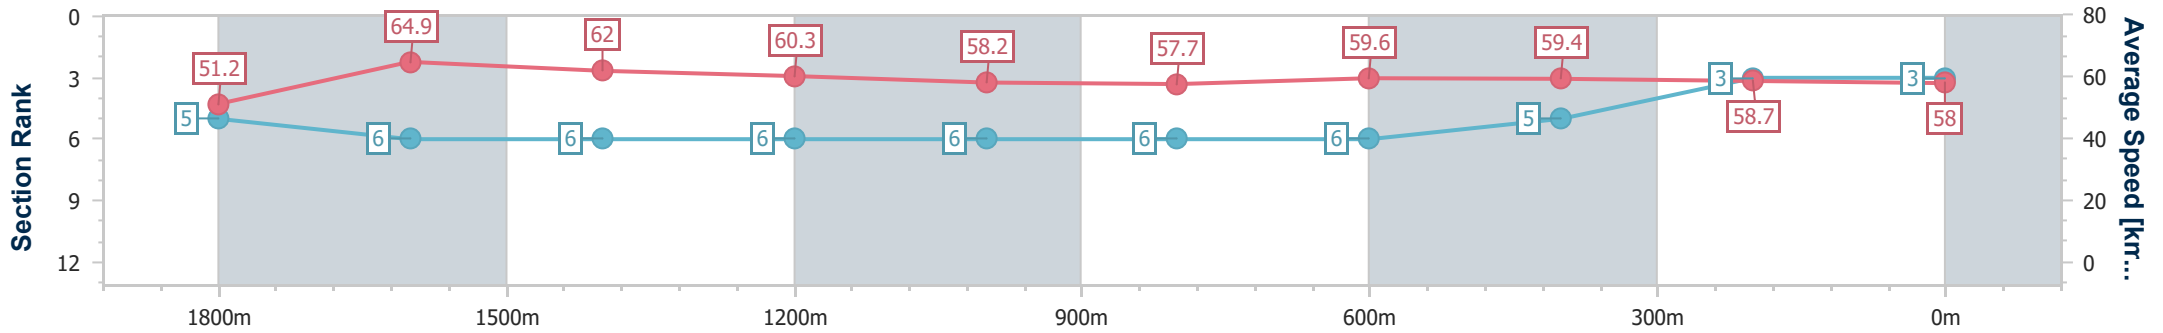

Horse/Jockey Name	The Wellian
Final Rank	3
Fastest Section Time (Section)	0:11.13 (1800m)
Top Speed [km/h] (Section)	66.1 (1800m)
Race State	Finished

Aquis Park Gold Coast Poly QLD Professional
Race 6: SILVERCHEF BENCHMARK 58 Handicap - 2000m
20 April 2024 - 15:29
Track Rating: Synthetic, Weather: Fine, Rail Position: True

Section	Overall	1800m	1600m	1400m	1200m	1000m	800m	600m	400m	200m
Section Times	2:03.05 [3] (0:14.08)	1:48.97 [5] (0:11.13)	1:37.84 [6] (0:11.63)	1:26.21 [6] (0:12.07)	1:14.14 [6] (0:12.36)	1:01.78 [6] (0:12.54)	0:49.24 [6] (0:12.09)	0:37.15 [6] (0:12.28)	0:24.87 [5] (0:12.39)	0:12.48 [3] (0:12.48)
Average Speed [km/h]	51.2	64.9	62.0	60.3	58.2	57.7	59.6	59.4	58.7	58.0
Top Speed [km/h]	64.4	66.1	63.2	61.1	61.1	58.8	60.3	60.1	59.5	59.4
Avg. Dist. to Rail [m]	2.4	0.9	1.2	1.0	2.2	1.8	1.1	2.1	6.0	7.8
Avg. Stride Freq. [Hz]	2.2	2.3	2.3	2.2	2.2	2.2	2.2	2.2	2.3	2.2
Avg. Stride Length [m]	6.5	7.7	7.6	7.5	7.5	7.5	7.3	7.4	7.2	7.2

- [ ] Ranking at each section and finish
- -.-.- No data available at this section
- NA No data available