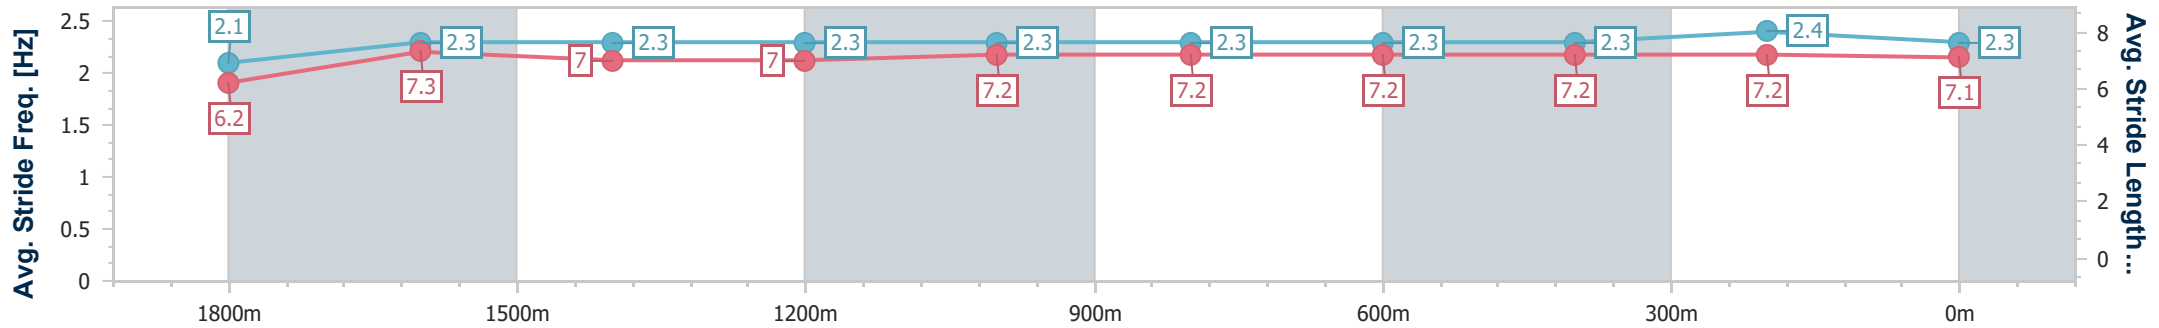

- [] Ranking at each section and finish
- .-.- No data available at this section
- NA No data available

Horse/Jockey Name	Sudden Suspect
Final Rank	8
Fastest Section Time (Section)	0:11.80 (1800m)
Top Speed [km/h] (Section)	62.8 (200m)
Race State	Finished

Aquis Park Gold Coast Poly QLD Professional

Race 6: SILVERCHEF BENCHMARK 58 Handicap - 2000m

20 April 2024 - 15:29

Track Rating: Synthetic, Weather: Fine, Rail Position: True

Section	Overall	1800m	1600m	1400m	1200m	1000m	800m	600m	400m	200m
Section Times	2:04.80 [8] (0:15.26)	1:49.54 [9] (0:11.80)	1:37.74 [9] (0:12.42)	1:25.32 [9] (0:12.69)	1:12.63 [9] (0:12.12)	1:00.51 [9] (0:12.26)	0:48.25 [9] (0:12.23)	0:36.02 [9] (0:12.10)	0:23.92 [9] (0:11.86)	0:12.06 [9] (0:12.06)
Average Speed [km/h]	47.2	61.0	57.7	56.7	59.4	58.8	59.4	59.8	60.8	59.6
Top Speed [km/h]	60.8	62.1	58.8	57.8	60.2	59.3	60.2	60.4	62.4	62.8
Avg. Dist. to Rail [m]	2.8	1.1	0.8	0.4	1.6	1.0	1.4	1.6	2.5	6.1
Avg. Stride Freq. [Hz]	2.1	2.3	2.3	2.3	2.3	2.3	2.3	2.3	2.4	2.3
Avg. Stride Length [m]	6.2	7.3	7.0	7.0	7.2	7.2	7.2	7.2	7.2	7.1

- [] Ranking at each section and finish
- .-.- No data available at this section
- NA No data available

Horse/Jockey Name	Hereditary
Final Rank	9
Fastest Section Time (Section)	0:10.56 (1800m)
Top Speed [km/h] (Section)	67.7 (1800m)
Race State	Finished