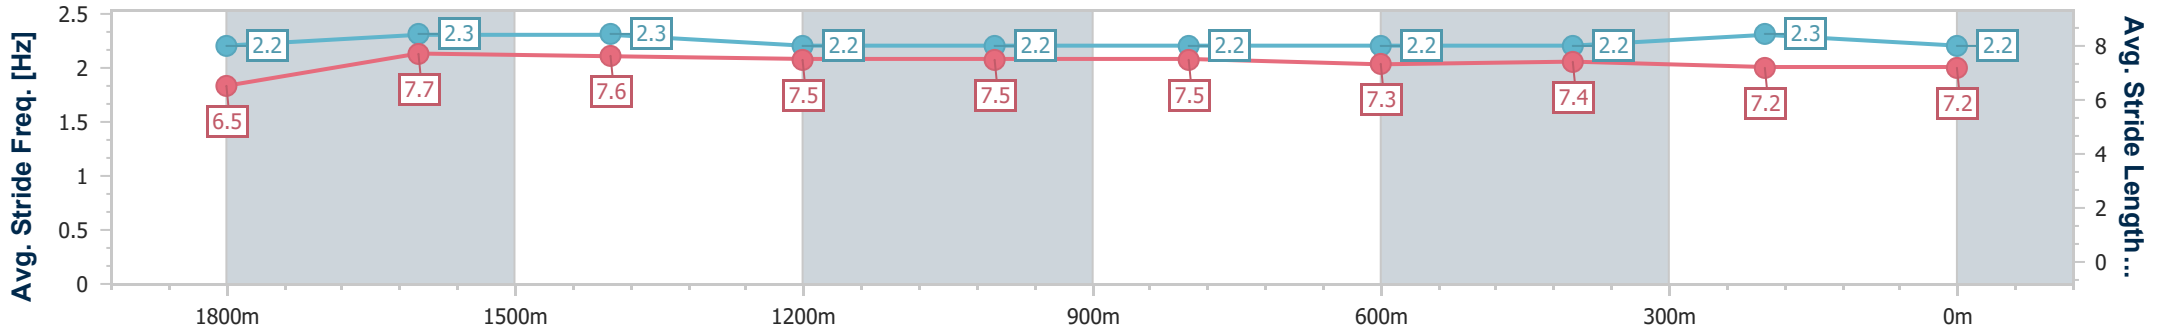

Horse/Jockey Name	The Wellian
Final Rank	3
Fastest Section Time (Section)	0:11.13 (1800m)
Top Speed [km/h] (Section)	66.1 (1800m)
Race State	Finished

Aquis Park Gold Coast Poly QLD Professional
Race 6: SILVERCHEF BENCHMARK 58 Handicap - 2000m
20 April 2024 - 15:29
Track Rating: Synthetic, Weather: Fine, Rail Position: True

Section	Overall	1800m	1600m	1400m	1200m	1000m	800m	600m	400m	200m
Section Times	2:03.05 [3] (0:14.08)	1:48.97 [5] (0:11.13)	1:37.84 [6] (0:11.63)	1:26.21 [6] (0:12.07)	1:14.14 [6] (0:12.36)	1:01.78 [6] (0:12.54)	0:49.24 [6] (0:12.09)	0:37.15 [6] (0:12.28)	0:24.87 [5] (0:12.39)	0:12.48 [3] (0:12.48)
Average Speed [km/h]	51.2	64.9	62.0	60.3	58.2	57.7	59.6	59.4	58.7	58.0
Top Speed [km/h]	64.4	66.1	63.2	61.1	61.1	58.8	60.3	60.1	59.5	59.4
Avg. Dist. to Rail [m]	2.4	0.9	1.2	1.0	2.2	1.8	1.1	2.1	6.0	7.8
Avg. Stride Freq. [Hz]	2.2	2.3	2.3	2.2	2.2	2.2	2.2	2.2	2.3	2.2
Avg. Stride Length [m]	6.5	7.7	7.6	7.5	7.5	7.5	7.3	7.4	7.2	7.2

- [ ] Ranking at each section and finish
- -.-.- No data available at this section
- NA No data available