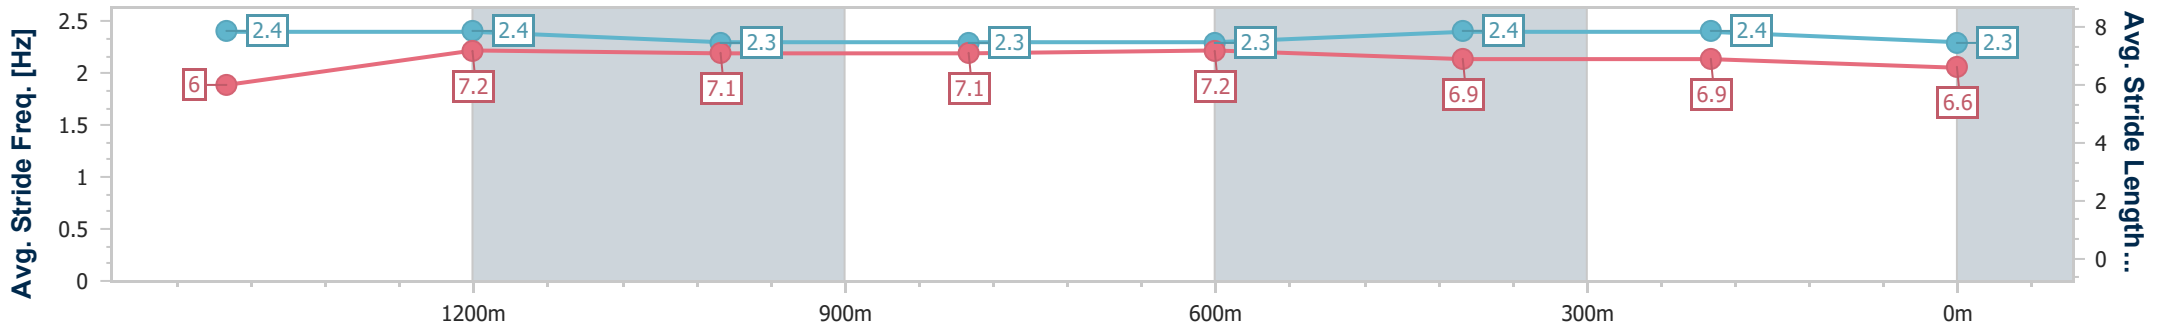

- [ ] Ranking at each section and finish
- .-.- No data available at this section
- NA No data available

Horse/Jockey Name	Showman
Final Rank	2
Fastest Section Time (Section)	0:11.58 (1400m)
Top Speed [km/h] (Section)	63.8 (Overall)
Race State	Finished

### Ipswich QLD Professional

Race 5: GORDON'S GIN Class 4 Handicap - 1690m

24 April 2024 - 14:18

Track Rating: Heavy 9, Weather: Fine, Rail Position: +6m

Section	Overall	1400m	1200m	1000m	800m	600m	400m	200m
Section Times	1:45.28 [2] (0:19.90)	1:25.38 [4] (0:11.58)	1:13.80 [4] (0:11.96)	1:01.84 [3] (0:12.20)	0:49.64 [3] (0:12.06)	0:37.58 [2] (0:12.12)	0:25.46 [2] (0:12.41)	0:13.05 [1] (0:13.05)
Average Speed [km/h]	52.5	62.0	59.8	58.8	59.5	59.5	58.2	55.2
Top Speed [km/h]	63.8	62.5	62.7	59.6	61.4	61.8	59.6	58.0
Avg. Dist. to Rail [m]	2.3	1.2	1.5	1.1	0.7	0.7	1.0	0.5
Avg. Stride Freq. [Hz]	2.4	2.4	2.3	2.3	2.3	2.4	2.4	2.3
Avg. Stride Length [m]	6.0	7.2	7.1	7.1	7.2	6.9	6.9	6.6