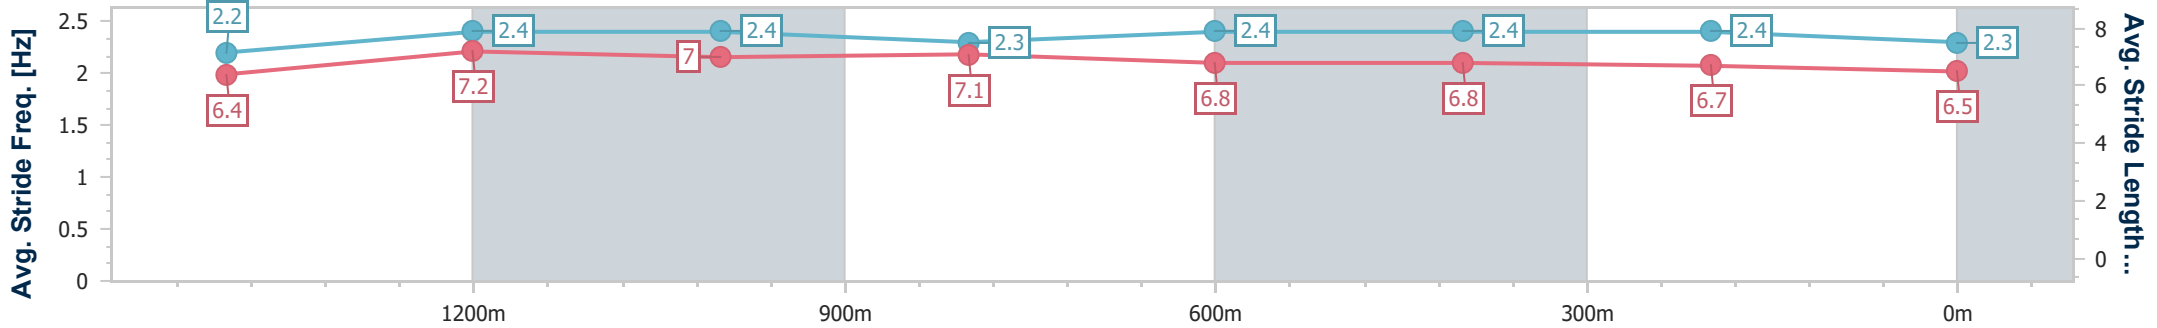

- [ ] Ranking at each section and finish
- .-.- No data available at this section
- NA No data available

Horse/Jockey Name	Cool Encounter
Final Rank	6
Fastest Section Time (Section)	0:11.65 (1400m)
Top Speed [km/h] (Section)	62.9 (Overall)
Race State	Finished

### Ipswich QLD Professional

Race 5: GORDON'S GIN Class 4 Handicap - 1690m

24 April 2024 - 14:18

Track Rating: Heavy 9, Weather: Fine, Rail Position: +6m

Section	Overall	1400m	1200m	1000m	800m	600m	400m	200m
Section Times	1:46.17 [6] (0:20.21)	1:25.96 [6] (0:11.65)	1:14.31 [6] (0:12.15)	1:02.16 [7] (0:12.12)	0:50.04 [6] (0:12.22)	0:37.82 [7] (0:12.18)	0:25.64 [7] (0:12.55)	0:13.09 [7] (0:13.09)
Average Speed [km/h]	51.7	62.1	59.6	59.5	59.1	59.4	57.4	55.0
Top Speed [km/h]	62.9	62.8	62.1	60.9	59.9	60.5	59.0	56.0
Avg. Dist. to Rail [m]	3.6	1.1	1.2	1.2	0.5	0.8	0.6	0.4
Avg. Stride Freq. [Hz]	2.2	2.4	2.4	2.3	2.4	2.4	2.4	2.3
Avg. Stride Length [m]	6.4	7.2	7.0	7.1	6.8	6.8	6.7	6.5