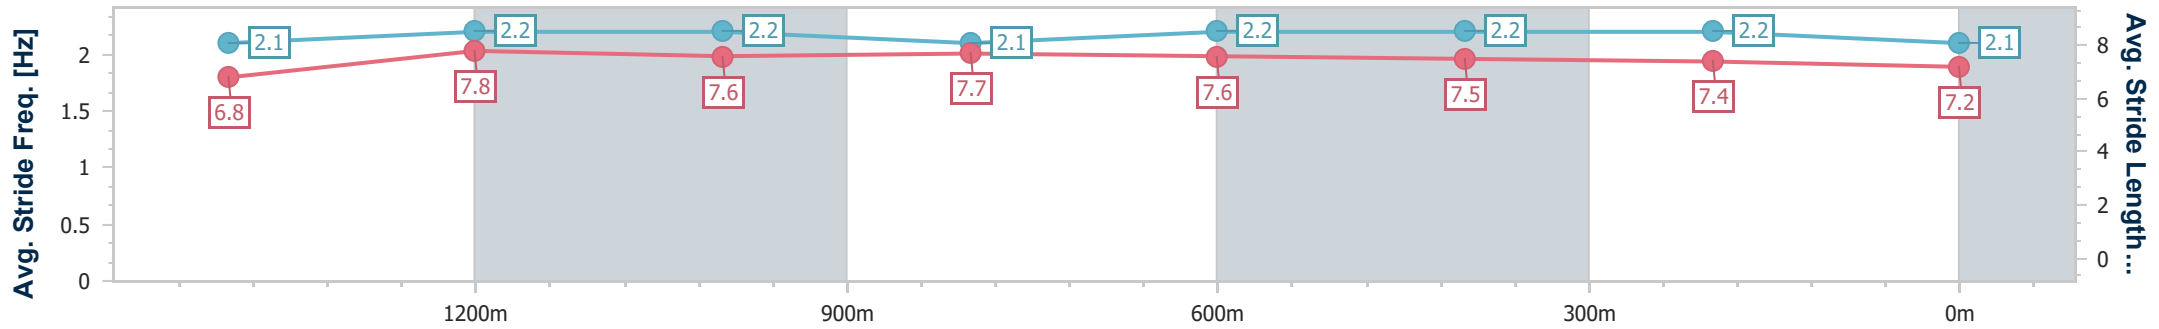

### Ipswich QLD Professional

Race 5: GORDON'S GIN Class 4 Handicap - 1690m

24 April 2024 - 14:18

Track Rating: Heavy 9, Weather: Fine, Rail Position: +6m

Section	Overall	1400m	1200m	1000m	800m	600m	400m	200m
Section Times	1:45.24 [1] (0:19.65)	1:25.59 [2] (0:11.62)	1:13.97 [3] (0:12.33)	1:01.64 [4] (0:12.25)	0:49.39 [4] (0:12.22)	0:37.17 [4] (0:12.07)	0:25.10 [5] (0:12.36)	0:12.74 [4] (0:12.74)
Average Speed [km/h]	53.1	62.4	58.6	58.9	59.1	59.6	58.2	56.5
Top Speed [km/h]	64.2	63.8	61.4	60.3	59.6	60.3	59.1	57.6
Avg. Dist. to Rail [m]	2.2	0.9	1.6	1.0	0.3	0.4	1.1	1.5
Avg. Stride Freq. [Hz]	2.1	2.2	2.2	2.1	2.2	2.2	2.2	2.1
Avg. Stride Length [m]	6.8	7.8	7.6	7.7	7.6	7.5	7.4	7.2

- [ ] Ranking at each section and finish
- .-.- No data available at this section
- NA No data available

Horse/Jockey Name	Showman
Final Rank	2
Fastest Section Time (Section)	0:11.58 (1400m)
Top Speed [km/h] (Section)	63.8 (Overall)
Race State	Finished