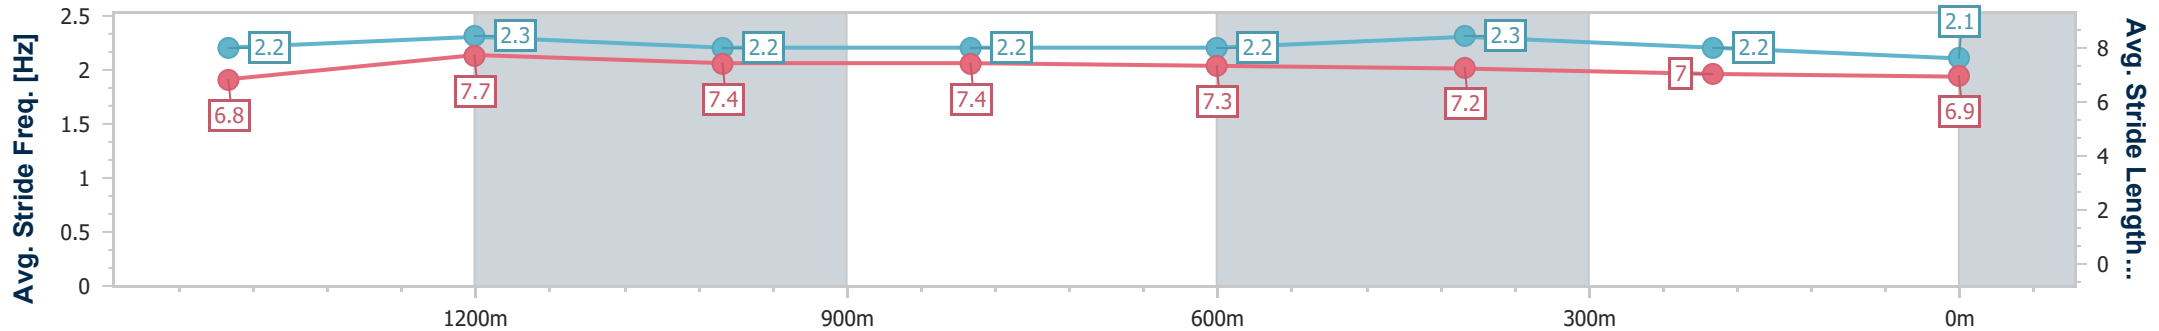

### Ipswich QLD Professional

Race 5: GORDON'S GIN Class 4 Handicap - 1690m

24 April 2024 - 14:18

Track Rating: Heavy 9, Weather: Fine, Rail Position: +6m

Section	Overall	1400m	1200m	1000m	800m	600m	400m	200m
Section Times	1:45.72 [4] (0:19.36)	1:26.36 [1] (0:11.43)	1:14.93 [1] (0:12.05)	1:02.88 [1] (0:12.29)	0:50.59 [1] (0:12.31)	0:38.28 [1] (0:12.21)	0:26.07 [1] (0:12.64)	0:13.43 [2] (0:13.43)
Average Speed [km/h]	53.9	62.9	59.9	58.7	58.5	58.8	56.6	53.7
Top Speed [km/h]	63.5	64.1	60.8	59.0	58.8	59.8	58.0	56.1
Avg. Dist. to Rail [m]	1.1	0.2	0.3	0.3	0.2	0.7	1.0	1.5
Avg. Stride Freq. [Hz]	2.2	2.3	2.2	2.2	2.2	2.3	2.2	2.1
Avg. Stride Length [m]	6.8	7.7	7.4	7.4	7.3	7.2	7.0	6.9

- [ ] Ranking at each section and finish
- .-.- No data available at this section
- NA No data available

Horse/Jockey Name	Irish Sally
Final Rank	5
Fastest Section Time (Section)	0:11.58 (1400m)
Top Speed [km/h] (Section)	62.6 (Overall)
Race State	Finished