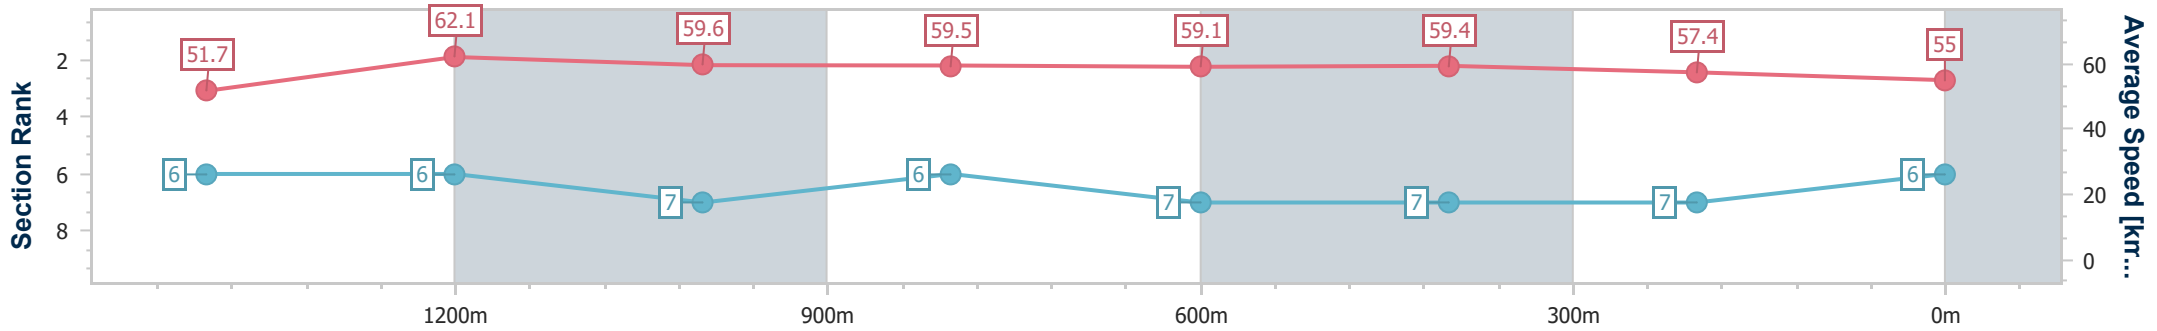

- [ ] Ranking at each section and finish
- .-.- No data available at this section
- NA No data available

Horse/Jockey Name	Cool Encounter
Final Rank	6
Fastest Section Time (Section)	0:11.65 (1400m)
Top Speed [km/h] (Section)	62.9 (Overall)
Race State	Finished

### Ipswich QLD Professional

Race 5: GORDON'S GIN Class 4 Handicap - 1690m

24 April 2024 - 14:18

Track Rating: Heavy 9, Weather: Fine, Rail Position: +6m

Section	Overall	1400m	1200m	1000m	800m	600m	400m	200m
Section Times	1:46.17 [6] (0:20.21)	1:25.96 [6] (0:11.65)	1:14.31 [6] (0:12.15)	1:02.16 [7] (0:12.12)	0:50.04 [6] (0:12.22)	0:37.82 [7] (0:12.18)	0:25.64 [7] (0:12.55)	0:13.09 [7] (0:13.09)
Average Speed [km/h]	51.7	62.1	59.6	59.5	59.1	59.4	57.4	55.0
Top Speed [km/h]	62.9	62.8	62.1	60.9	59.9	60.5	59.0	56.0
Avg. Dist. to Rail [m]	3.6	1.1	1.2	1.2	0.5	0.8	0.6	0.4
Avg. Stride Freq. [Hz]	2.2	2.4	2.4	2.3	2.4	2.4	2.4	2.3
Avg. Stride Length [m]	6.4	7.2	7.0	7.1	6.8	6.8	6.7	6.5

- [ ] Ranking at each section and finish
- .-.- No data available at this section
- NA No data available

Horse/Jockey Name	Valantino Roc
Final Rank	7
Fastest Section Time (Section)	0:11.43 (1400m)
Top Speed [km/h] (Section)	64.5 (1400m)
Race State	Finished