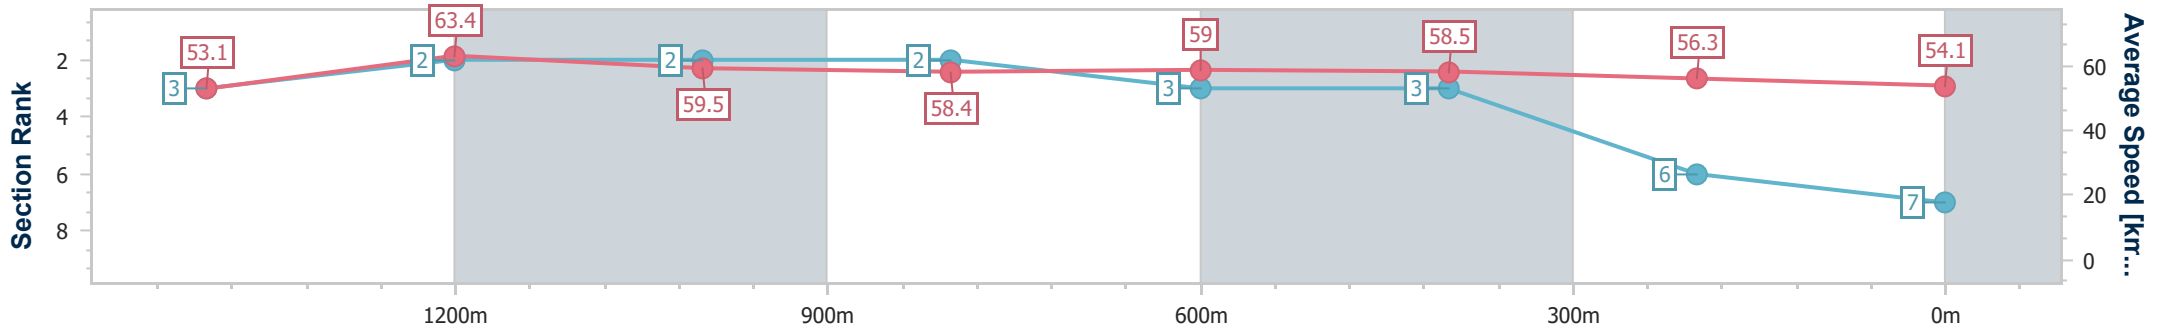

### Ipswich QLD Professional

Race 5: GORDON'S GIN Class 4 Handicap - 1690m

24 April 2024 - 14:18

Track Rating: Heavy 9, Weather: Fine, Rail Position: +6m

Section	Overall	1400m	1200m	1000m	800m	600m	400m	200m
Section Times	1:46.23 [7] (0:19.66)	1:26.57 [3] (0:11.43)	1:15.14 [2] (0:12.14)	1:03.00 [2] (0:12.29)	0:50.71 [2] (0:12.21)	0:38.50 [3] (0:12.38)	0:26.12 [3] (0:12.84)	0:13.28 [6] (0:13.28)
Average Speed [km/h]	53.1	63.4	59.5	58.4	59.0	58.5	56.3	54.1
Top Speed [km/h]	63.5	64.5	61.3	59.4	60.4	60.2	57.9	55.6
Avg. Dist. to Rail [m]	4.1	1.0	0.3	0.4	0.4	1.2	1.7	1.5
Avg. Stride Freq. [Hz]	2.1	2.2	2.2	2.1	2.2	2.2	2.1	2.0
Avg. Stride Length [m]	6.8	7.9	7.7	7.7	7.6	7.5	7.5	7.4

- [ ] Ranking at each section and finish
- .-.- No data available at this section
- NA No data available