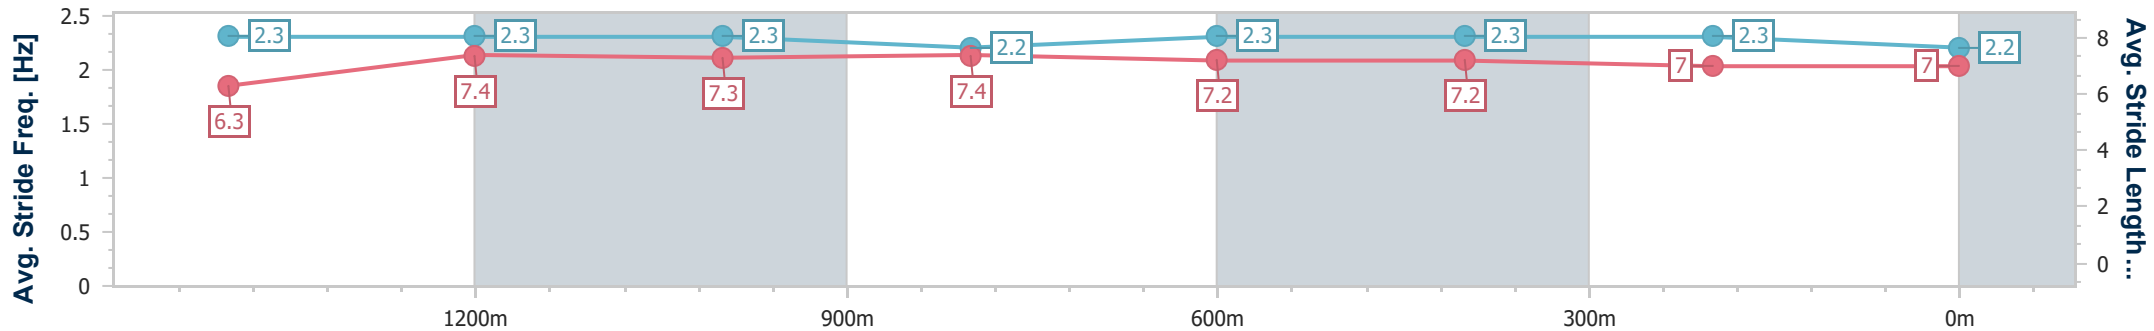

### Ipswich QLD Professional

Race 5: GORDON'S GIN Class 4 Handicap - 1690m

24 April 2024 - 14:18

Track Rating: Heavy 9, Weather: Fine, Rail Position: +6m

Section	Overall	1400m	1200m	1000m	800m	600m	400m	200m
Section Times	1:45.53 [3] (0:20.03)	1:25.50 [5] (0:11.59)	1:13.91 [5] (0:12.17)	1:01.74 [5] (0:12.20)	0:49.54 [5] (0:12.19)	0:37.35 [5] (0:11.93)	0:25.42 [4] (0:12.38)	0:13.04 [3] (0:13.04)
Average Speed [km/h]	52.3	61.9	59.2	59.0	58.8	60.2	57.7	55.2
Top Speed [km/h]	62.8	63.0	62.1	60.2	60.3	62.3	59.0	57.2
Avg. Dist. to Rail [m]	2.8	0.2	0.3	0.5	0.7	1.0	1.1	0.5
Avg. Stride Freq. [Hz]	2.3	2.3	2.3	2.2	2.3	2.3	2.3	2.2
Avg. Stride Length [m]	6.3	7.4	7.3	7.4	7.2	7.2	7.0	7.0

- [ ] Ranking at each section and finish
- .-.- No data available at this section
- NA No data available

Horse/Jockey Name	Demon Delivera
Final Rank	4
Fastest Section Time (Section)	0:11.43 (1400m)
Top Speed [km/h] (Section)	64.1 (1400m)
Race State	Finished