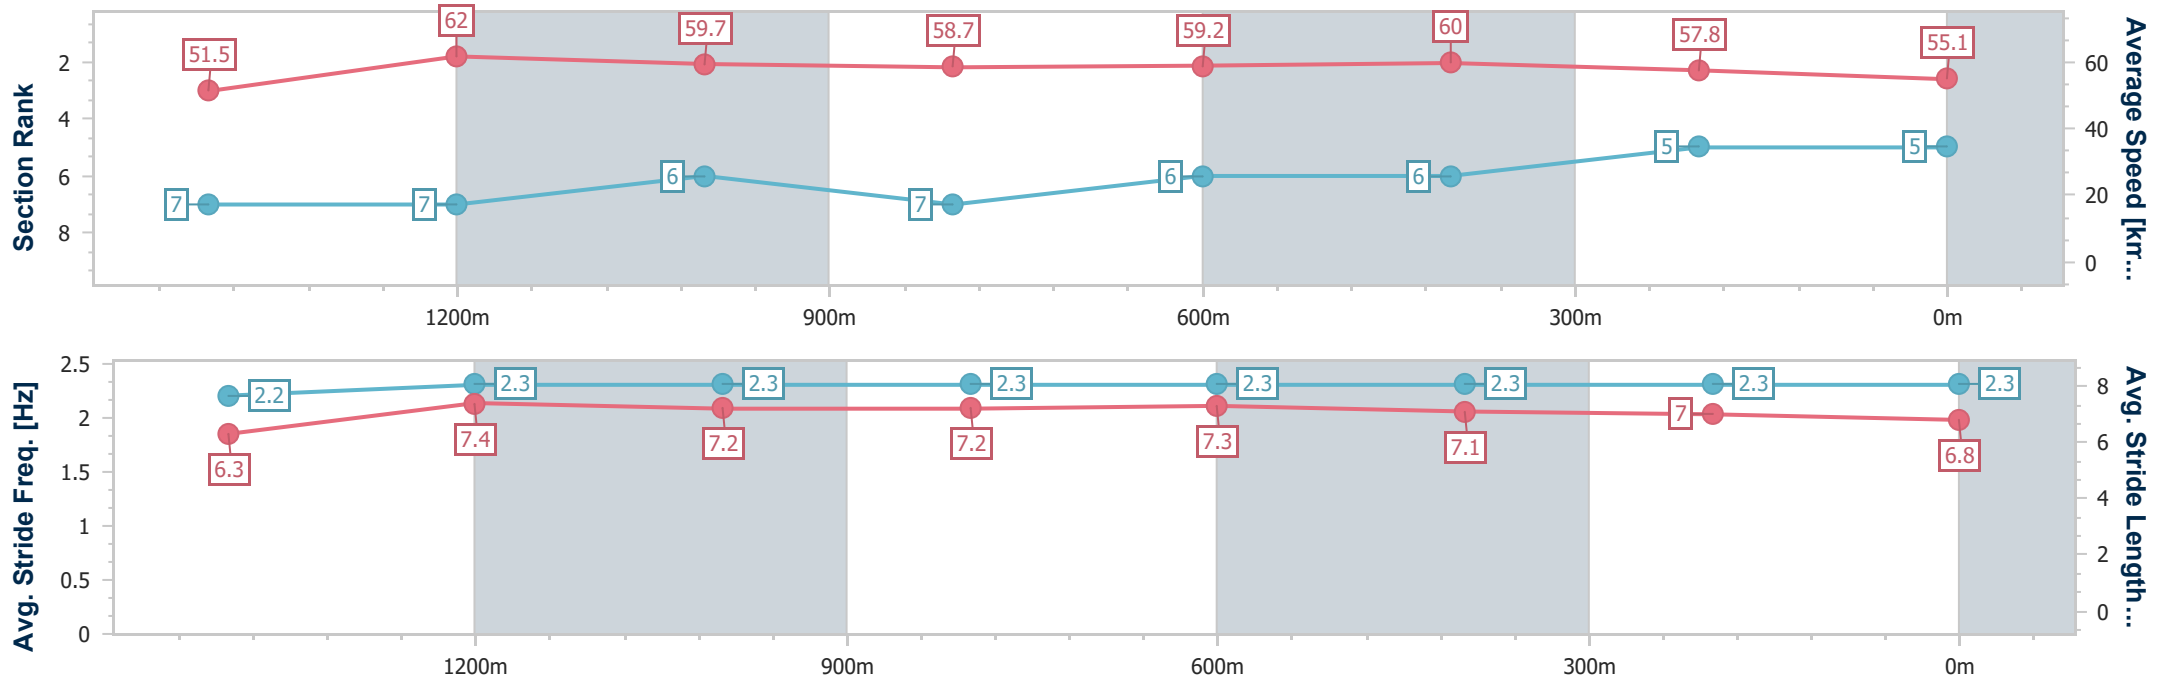

- [ ] Ranking at each section and finish
- .-.- No data available at this section
- NA No data available

Horse/Jockey Name	Irish Sally
Final Rank	5
Fastest Section Time (Section)	0:11.58 (1400m)
Top Speed [km/h] (Section)	62.6 (Overall)
Race State	Finished

Ipswich QLD Professional

Race 5: GORDON'S GIN Class 4 Handicap - 1690m

24 April 2024 - 14:18

Track Rating: Heavy 9, Weather: Fine, Rail Position: +6m

Section	Overall	1400m	1200m	1000m	800m	600m	400m	200m
Section Times	1:45.77 [5] (0:20.30)	1:25.47 [7] (0:11.58)	1:13.89 [7] (0:12.04)	1:01.85 [6] (0:12.23)	0:49.62 [7] (0:12.17)	0:37.45 [6] (0:11.97)	0:25.48 [6] (0:12.42)	0:13.06 [5] (0:13.06)
Average Speed [km/h]	51.5	62.0	59.7	58.7	59.2	60.0	57.8	55.1
Top Speed [km/h]	62.6	62.2	62.0	60.0	60.0	60.8	59.5	57.0
Avg. Dist. to Rail [m]	2.8	0.7	0.7	0.4	0.5	0.5	1.2	2.0
Avg. Stride Freq. [Hz]	2.2	2.3	2.3	2.3	2.3	2.3	2.3	2.3
Avg. Stride Length [m]	6.3	7.4	7.2	7.2	7.3	7.1	7.0	6.8

- [ ] Ranking at each section and finish
- .-.- No data available at this section
- NA No data available

Horse/Jockey Name	Cool Encounter
Final Rank	6
Fastest Section Time (Section)	0:11.65 (1400m)
Top Speed [km/h] (Section)	62.9 (Overall)
Race State	Finished