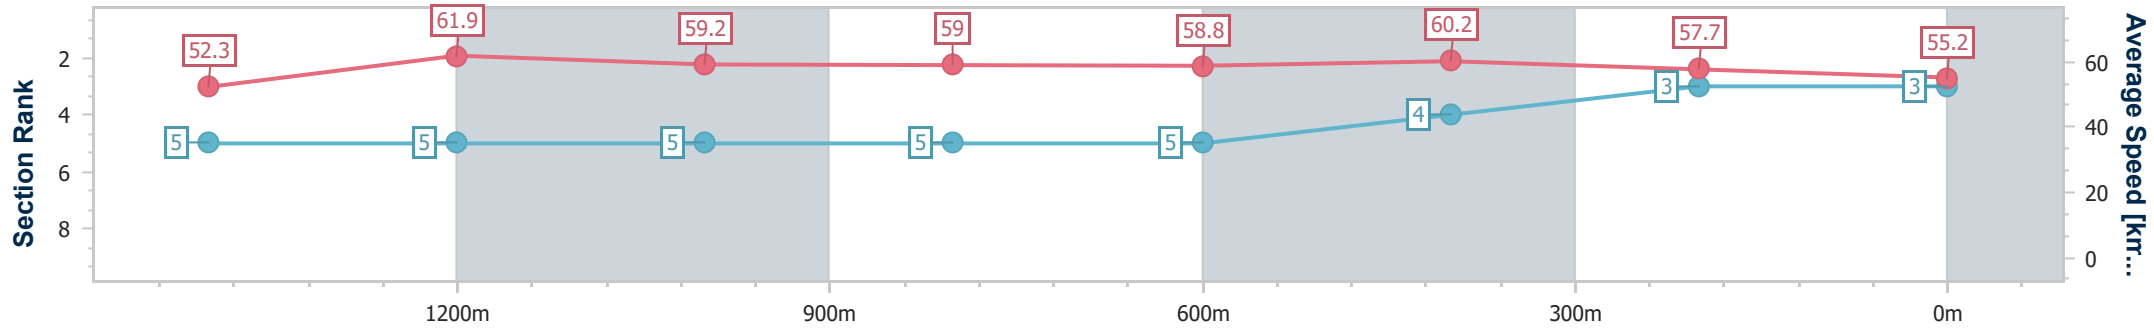

### Ipswich QLD Professional

Race 5: GORDON'S GIN Class 4 Handicap - 1690m

24 April 2024 - 14:18

Track Rating: Heavy 9, Weather: Fine, Rail Position: +6m

Section	Overall	1400m	1200m	1000m	800m	600m	400m	200m
Section Times	1:45.53 [3] (0:20.03)	1:25.50 [5] (0:11.59)	1:13.91 [5] (0:12.17)	1:01.74 [5] (0:12.20)	0:49.54 [5] (0:12.19)	0:37.35 [5] (0:11.93)	0:25.42 [4] (0:12.38)	0:13.04 [3] (0:13.04)
Average Speed [km/h]	52.3	61.9	59.2	59.0	58.8	60.2	57.7	55.2
Top Speed [km/h]	62.8	63.0	62.1	60.2	60.3	62.3	59.0	57.2
Avg. Dist. to Rail [m]	2.8	0.2	0.3	0.5	0.7	1.0	1.1	0.5
Avg. Stride Freq. [Hz]	2.3	2.3	2.3	2.2	2.3	2.3	2.3	2.2
Avg. Stride Length [m]	6.3	7.4	7.3	7.4	7.2	7.2	7.0	7.0