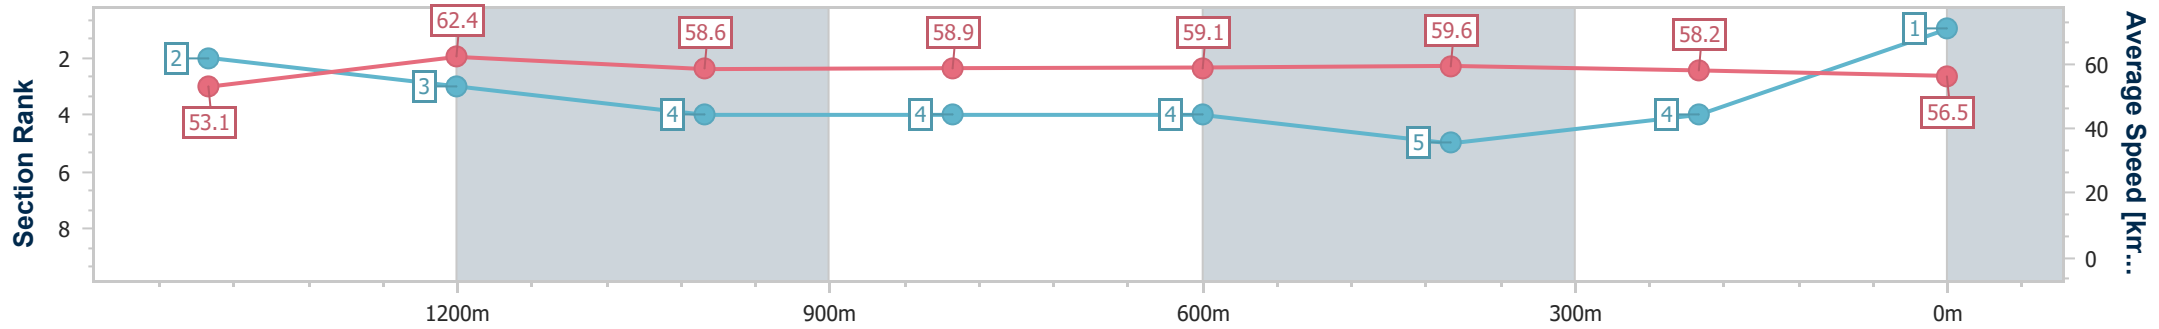

- [ ] Ranking at each section and finish
- .-.- No data available at this section
- NA No data available

Horse/Jockey Name	Showman
Final Rank	2
Fastest Section Time (Section)	0:11.58 (1400m)
Top Speed [km/h] (Section)	63.8 (Overall)
Race State	Finished