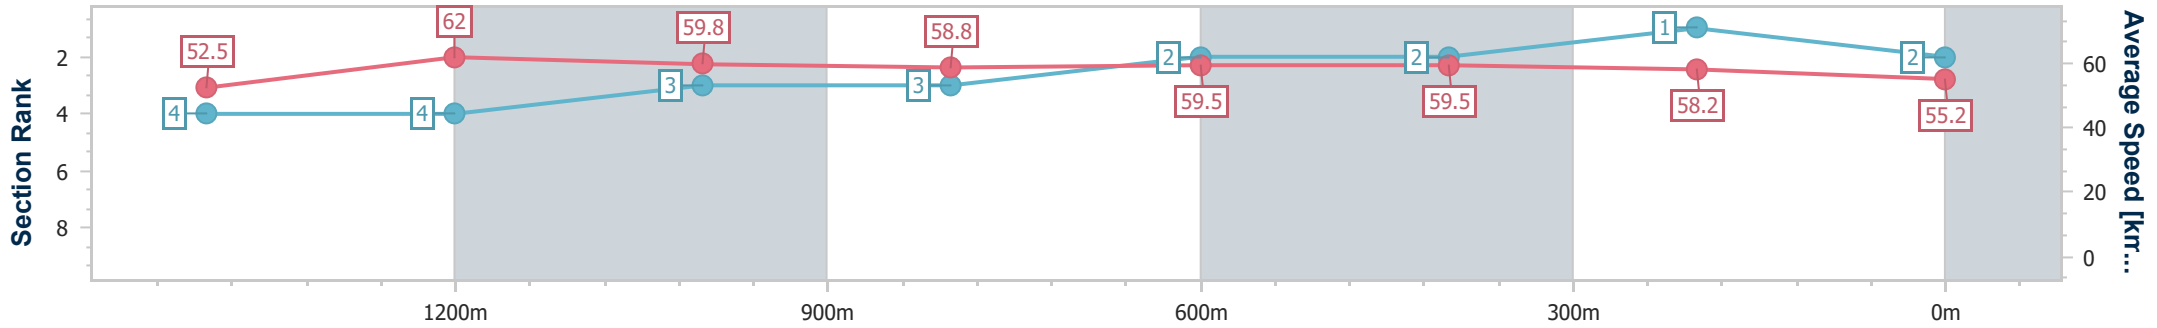

### Ipswich QLD Professional

Race 5: GORDON'S GIN Class 4 Handicap - 1690m

24 April 2024 - 14:18

Track Rating: Heavy 9, Weather: Fine, Rail Position: +6m

Section	Overall	1400m	1200m	1000m	800m	600m	400m	200m
Section Times	1:45.28 [2] (0:19.90)	1:25.38 [4] (0:11.58)	1:13.80 [4] (0:11.96)	1:01.84 [3] (0:12.20)	0:49.64 [3] (0:12.06)	0:37.58 [2] (0:12.12)	0:25.46 [2] (0:12.41)	0:13.05 [1] (0:13.05)
Average Speed [km/h]	52.5	62.0	59.8	58.8	59.5	59.5	58.2	55.2
Top Speed [km/h]	63.8	62.5	62.7	59.6	61.4	61.8	59.6	58.0
Avg. Dist. to Rail [m]	2.3	1.2	1.5	1.1	0.7	0.7	1.0	0.5
Avg. Stride Freq. [Hz]	2.4	2.4	2.3	2.3	2.3	2.4	2.4	2.3
Avg. Stride Length [m]	6.0	7.2	7.1	7.1	7.2	6.9	6.9	6.6