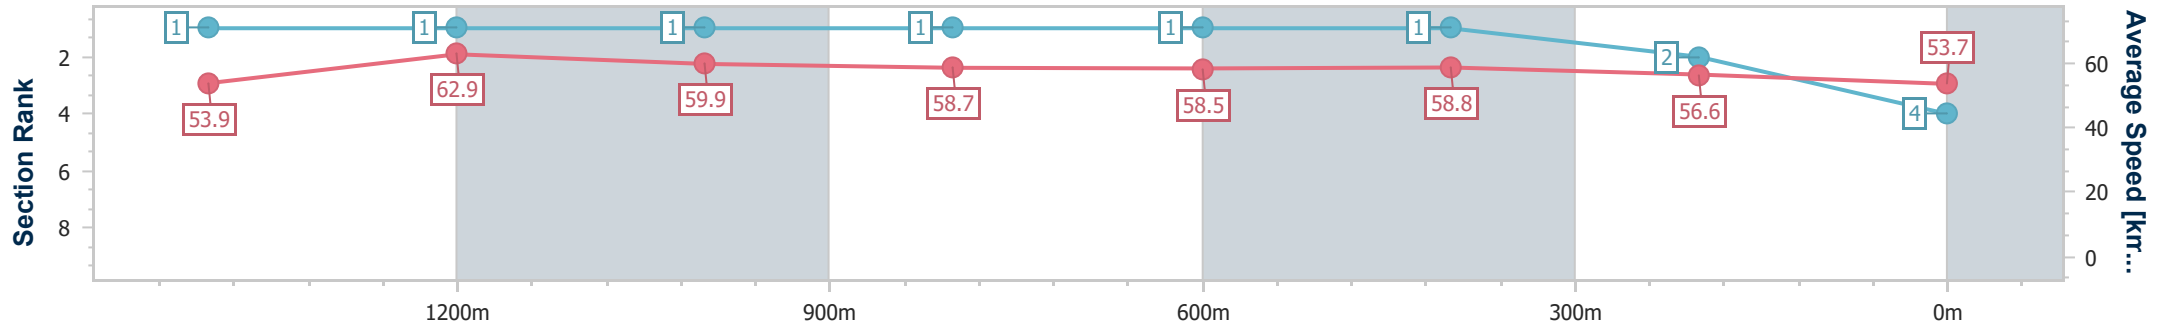

### Ipswich QLD Professional

Race 5: GORDON'S GIN Class 4 Handicap - 1690m

24 April 2024 - 14:18

Track Rating: Heavy 9, Weather: Fine, Rail Position: +6m

Section	Overall	1400m	1200m	1000m	800m	600m	400m	200m
Section Times	1:45.72 [4] (0:19.36)	1:26.36 [1] (0:11.43)	1:14.93 [1] (0:12.05)	1:02.88 [1] (0:12.29)	0:50.59 [1] (0:12.31)	0:38.28 [1] (0:12.21)	0:26.07 [1] (0:12.64)	0:13.43 [2] (0:13.43)
Average Speed [km/h]	53.9	62.9	59.9	58.7	58.5	58.8	56.6	53.7
Top Speed [km/h]	63.5	64.1	60.8	59.0	58.8	59.8	58.0	56.1
Avg. Dist. to Rail [m]	1.1	0.2	0.3	0.3	0.2	0.7	1.0	1.5
Avg. Stride Freq. [Hz]	2.2	2.3	2.2	2.2	2.2	2.3	2.2	2.1
Avg. Stride Length [m]	6.8	7.7	7.4	7.4	7.3	7.2	7.0	6.9

- [ ] Ranking at each section and finish
- .-.- No data available at this section
- NA No data available

Horse/Jockey Name	Irish Sally
Final Rank	5
Fastest Section Time (Section)	0:11.58 (1400m)
Top Speed [km/h] (Section)	62.6 (Overall)
Race State	Finished