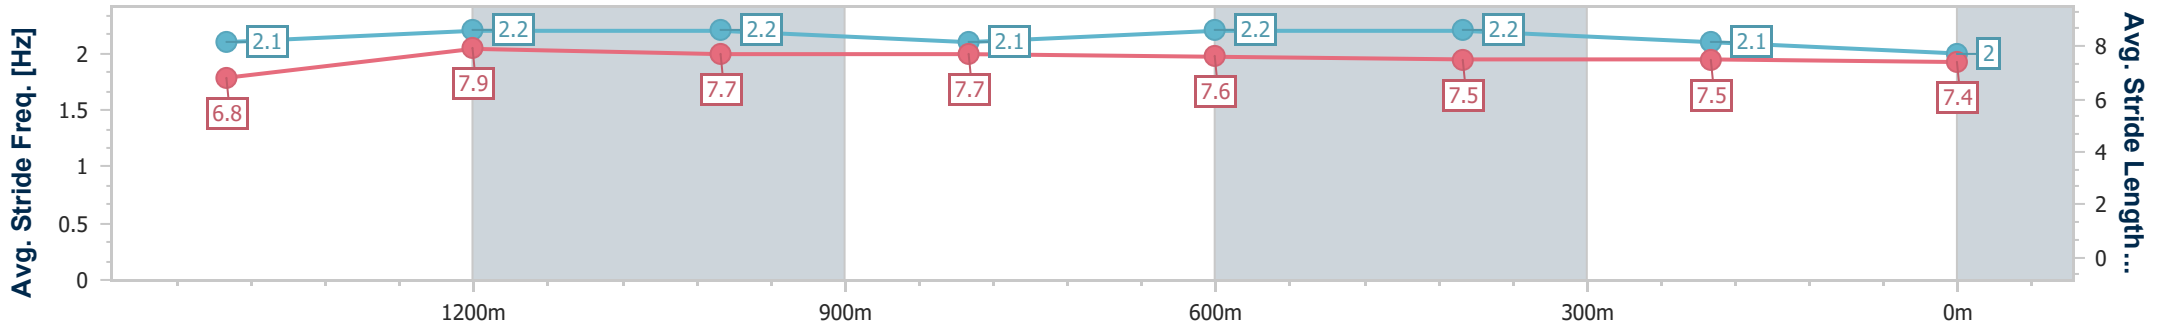

### Ipswich QLD Professional

Race 5: GORDON'S GIN Class 4 Handicap - 1690m

24 April 2024 - 14:18

Track Rating: Heavy 9, Weather: Fine, Rail Position: +6m

Section	Overall	1400m	1200m	1000m	800m	600m	400m	200m
Section Times	1:46.23 [7] (0:19.66)	1:26.57 [3] (0:11.43)	1:15.14 [2] (0:12.14)	1:03.00 [2] (0:12.29)	0:50.71 [2] (0:12.21)	0:38.50 [3] (0:12.38)	0:26.12 [3] (0:12.84)	0:13.28 [6] (0:13.28)
Average Speed [km/h]	53.1	63.4	59.5	58.4	59.0	58.5	56.3	54.1
Top Speed [km/h]	63.5	64.5	61.3	59.4	60.4	60.2	57.9	55.6
Avg. Dist. to Rail [m]	4.1	1.0	0.3	0.4	0.4	1.2	1.7	1.5
Avg. Stride Freq. [Hz]	2.1	2.2	2.2	2.1	2.2	2.2	2.1	2.0
Avg. Stride Length [m]	6.8	7.9	7.7	7.7	7.6	7.5	7.5	7.4

- [ ] Ranking at each section and finish
- .-.- No data available at this section
- NA No data available