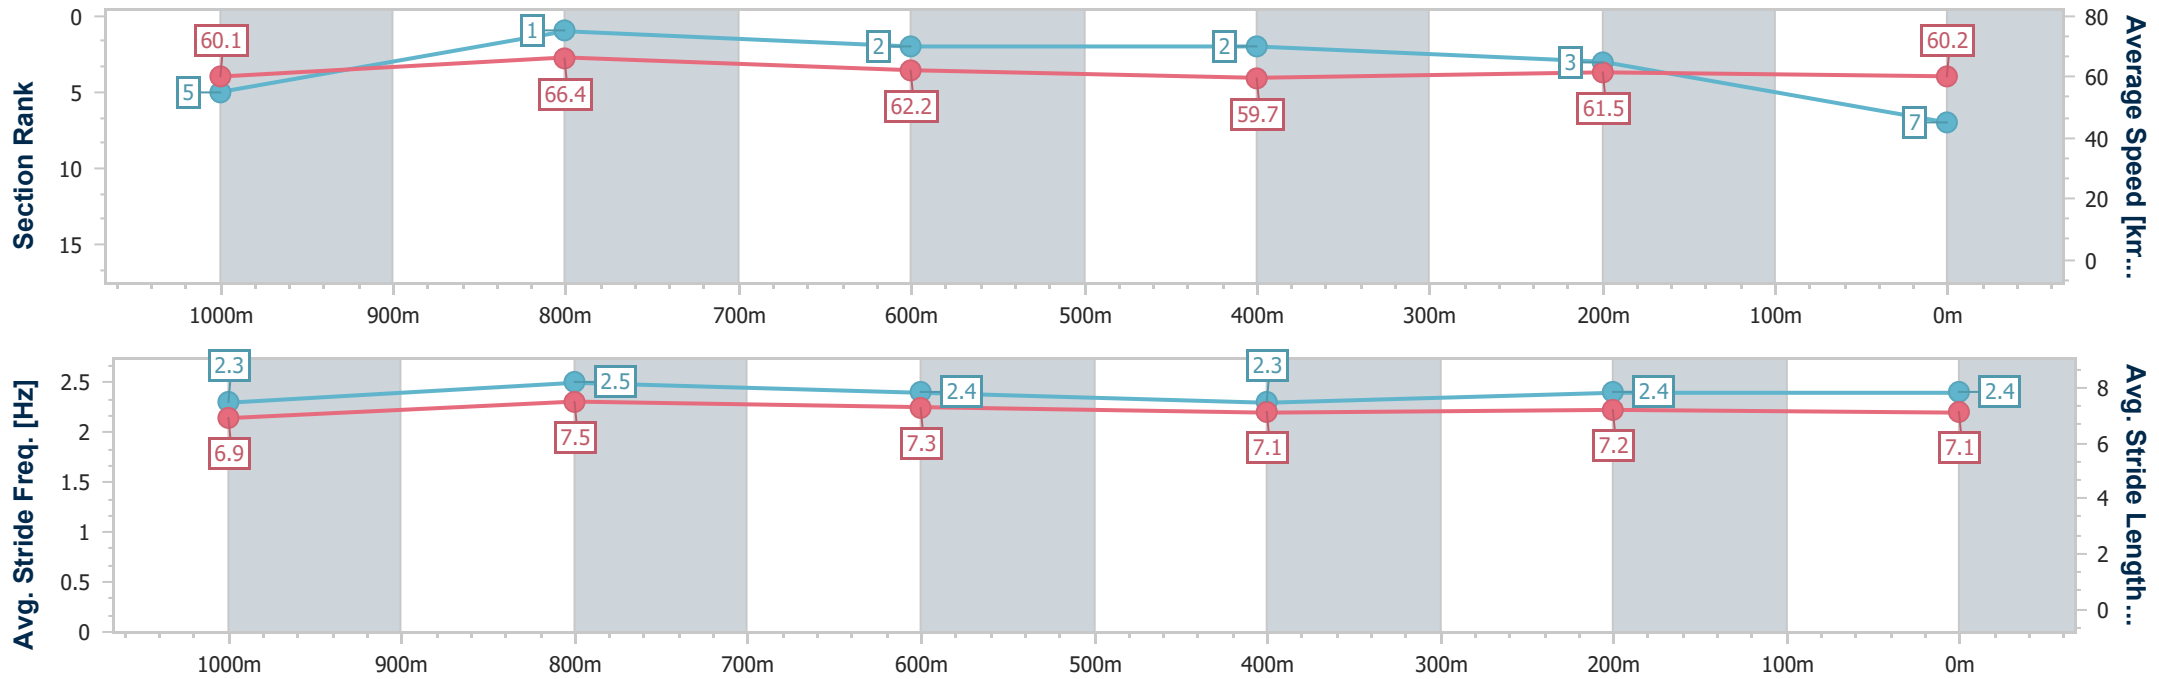

### Ipswich QLD Professional

Race 3: SEVEN Fillies and Mares Maiden Plate - 1200m

01 May 2024 - 13:38

Track Rating: Soft 5, Weather: Fine, Rail Position: +9.5m Entire

Section	Overall	1000m	800m	600m	400m	200m
Section Times	1:11.49 [7] (0:12.02)	0:59.47 [5] (0:11.04)	0:48.43 [1] (0:11.95)	0:36.48 [2] (0:12.44)	0:24.04 [2] (0:12.08)	0:11.96 [3] (0:11.96)
Average Speed [km/h]	60.1	66.4	62.2	59.7	61.5	60.2
Top Speed [km/h]	66.6	67.6	65.8	60.6	62.0	61.8
Avg. Dist. to Rail [m]	14.5	10.6	8.4	7.6	8.5	10.4
Avg. Stride Freq. [Hz]	2.3	2.5	2.4	2.3	2.4	2.4
Avg. Stride Length [m]	6.9	7.5	7.3	7.1	7.2	7.1