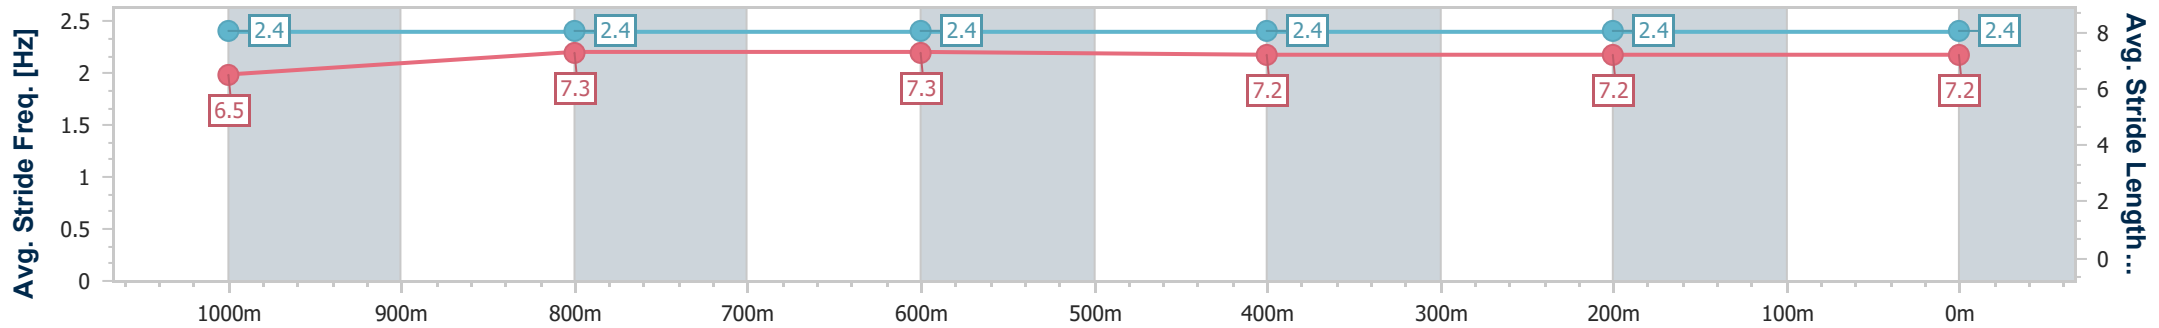

### Ipswich QLD Professional

Race 3: SEVEN Fillies and Mares Maiden Plate - 1200m

01 May 2024 - 13:38

Track Rating: Soft 5, Weather: Fine, Rail Position: +9.5m Entire

Section	Overall	1000m	800m	600m	400m	200m
Section Times	1:11.48 [6] (0:12.12)	0:59.36 [7] (0:11.45)	0:47.91 [6] (0:12.06)	0:35.85 [7] (0:11.97)	0:23.88 [4] (0:12.08)	0:11.80 [4] (0:11.80)
Average Speed [km/h]	59.5	64.3	61.8	62.3	61.9	61.0
Top Speed [km/h]	65.3	65.6	63.9	63.9	62.9	62.1
Avg. Dist. to Rail [m]	17.2	10.2	9.4	9.3	9.6	11.3
Avg. Stride Freq. [Hz]	2.4	2.4	2.4	2.4	2.4	2.4
Avg. Stride Length [m]	6.5	7.3	7.3	7.2	7.2	7.2