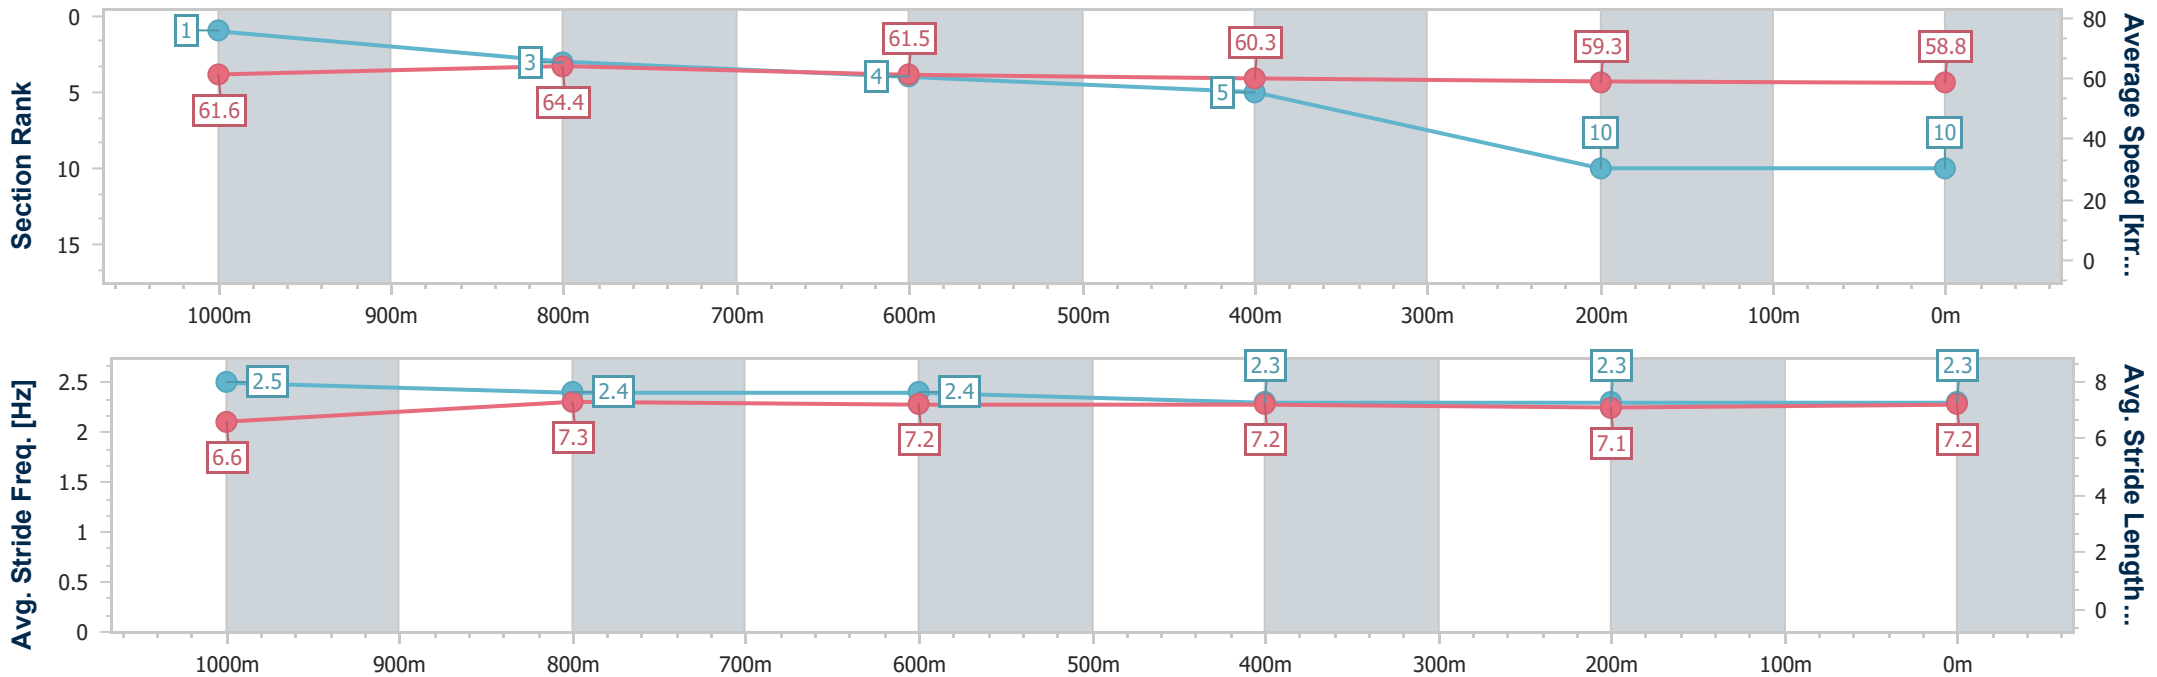

- [ ] Ranking at each section and finish
- .-.- No data available at this section
- NA No data available

Horse/Jockey Name	Sara Pronta
Final Rank	10
Fastest Section Time (Section)	0:11.43 (1000m)
Top Speed [km/h] (Section)	68.7 (Overall)
Race State	Finished

### Ipswich QLD Professional

Race 3: SEVEN Fillies and Mares Maiden Plate - 1200m

01 May 2024 - 13:38

Track Rating: Soft 5, Weather: Fine, Rail Position: +9.5m Entire

Section	Overall	1000m	800m	600m	400m	200m
Section Times	1:12.43 [10] (0:11.73)	1:00.70 [1] (0:11.43)	0:49.27 [3] (0:12.09)	0:37.18 [4] (0:12.38)	0:24.80 [5] (0:12.56)	0:12.24 [10] (0:12.24)
Average Speed [km/h]	61.6	64.4	61.5	60.3	59.3	58.8
Top Speed [km/h]	68.7	68.4	62.8	61.1	61.1	60.5
Avg. Dist. to Rail [m]	17.2	10.4	8.9	8.5	9.4	9.7
Avg. Stride Freq. [Hz]	2.5	2.4	2.4	2.3	2.3	2.3
Avg. Stride Length [m]	6.6	7.3	7.2	7.2	7.1	7.2

- [ ] Ranking at each section and finish
- .-.- No data available at this section
- NA No data available