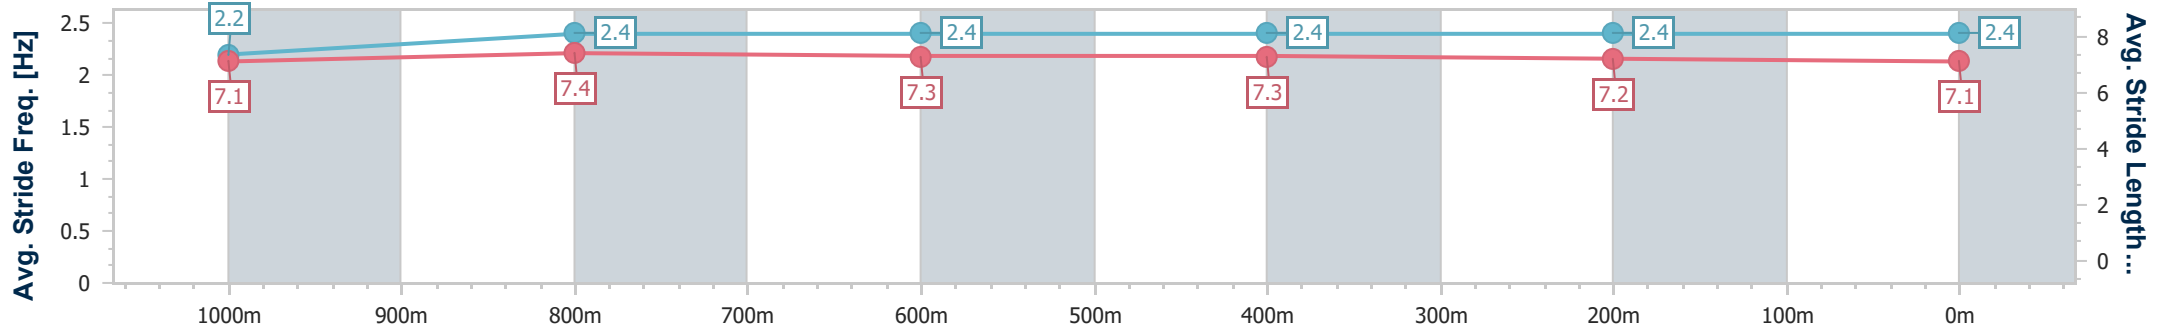

### Ipswich QLD Professional

Race 3: SEVEN Fillies and Mares Maiden Plate - 1200m

01 May 2024 - 13:38

Track Rating: Soft 5, Weather: Fine, Rail Position: +9.5m Entire

Section	Overall	1000m	800m	600m	400m	200m
Section Times	1:11.74 [8] (0:12.59)	0:59.15 [10] (0:11.61)	0:47.54 [10] (0:12.05)	0:35.49 [10] (0:11.75)	0:23.74 [8] (0:12.06)	0:11.68 [8] (0:11.68)
Average Speed [km/h]	57.3	63.4	61.8	63.7	62.1	61.5
Top Speed [km/h]	63.3	64.7	63.5	64.9	63.5	63.2
Avg. Dist. to Rail [m]	15.3	9.7	8.5	9.6	11.3	14.1
Avg. Stride Freq. [Hz]	2.2	2.4	2.4	2.4	2.4	2.4
Avg. Stride Length [m]	7.1	7.4	7.3	7.3	7.2	7.1