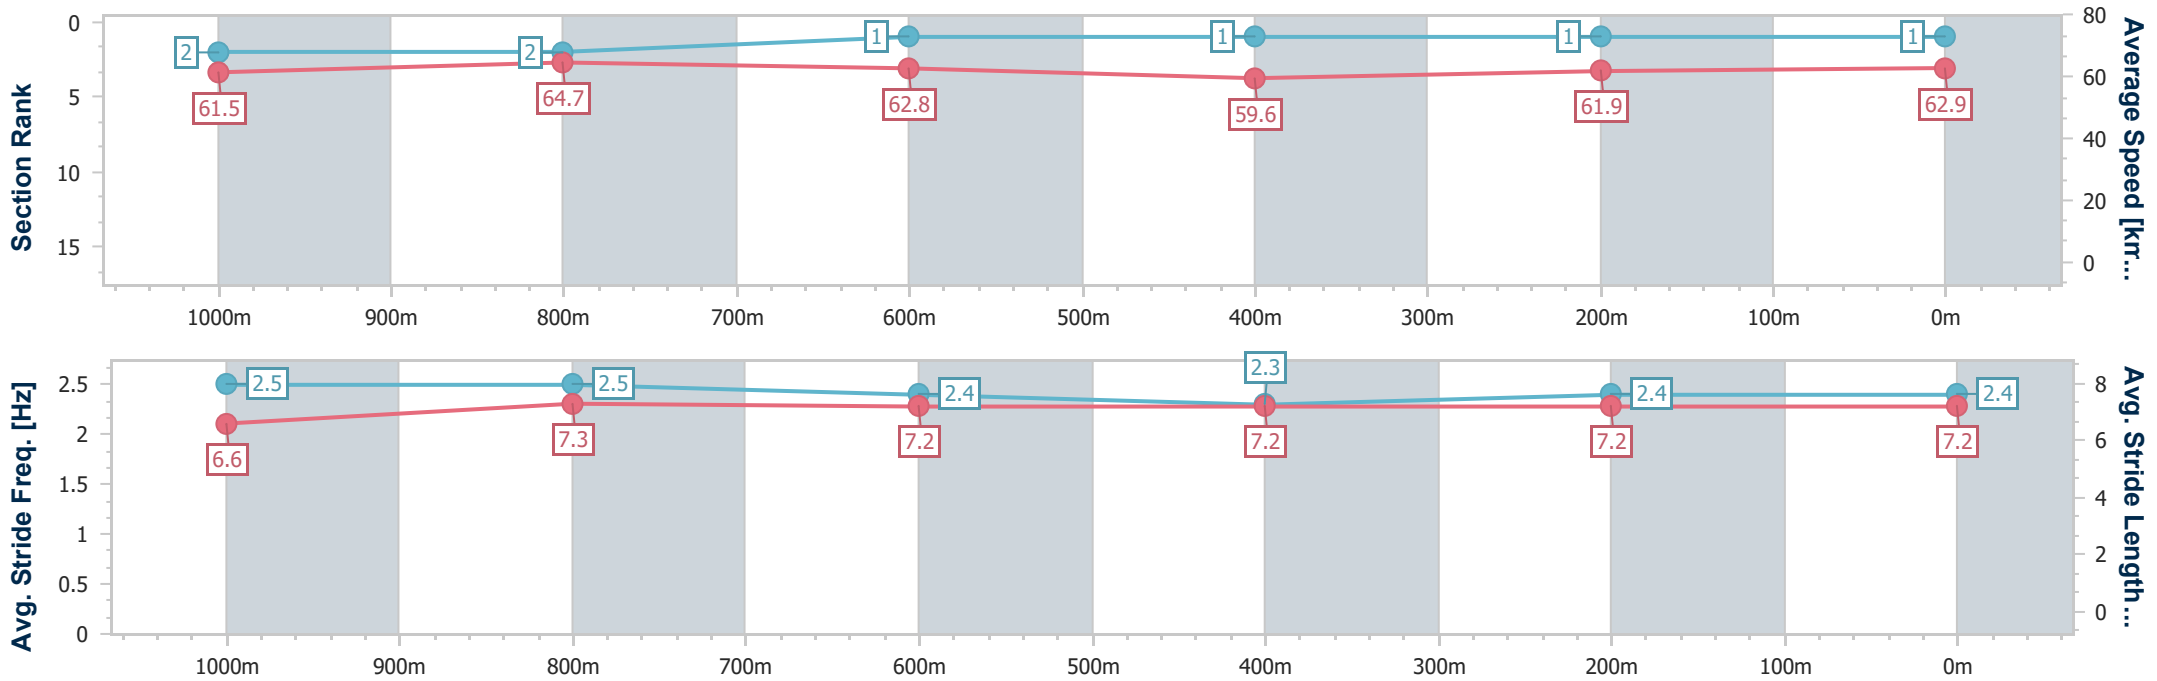

### Ipswich QLD Professional

Race 3: SEVEN Fillies and Mares Maiden Plate - 1200m

01 May 2024 - 13:38

Track Rating: Soft 5, Weather: Fine, Rail Position: +9.5m Entire

Section	Overall	1000m	800m	600m	400m	200m
Section Times	1:10.74 [1] (0:11.73)	0:59.01 [2] (0:11.35)	0:47.66 [2] (0:11.80)	0:35.86 [1] (0:12.45)	0:23.41 [1] (0:11.93)	0:11.48 [1] (0:11.48)
Average Speed [km/h]	61.5	64.7	62.8	59.6	61.9	62.9
Top Speed [km/h]	65.8	65.9	64.4	60.3	63.5	63.5
Avg. Dist. to Rail [m]	14.1	9.2	7.8	7.0	7.5	8.2
Avg. Stride Freq. [Hz]	2.5	2.5	2.4	2.3	2.4	2.4
Avg. Stride Length [m]	6.6	7.3	7.2	7.2	7.2	7.2