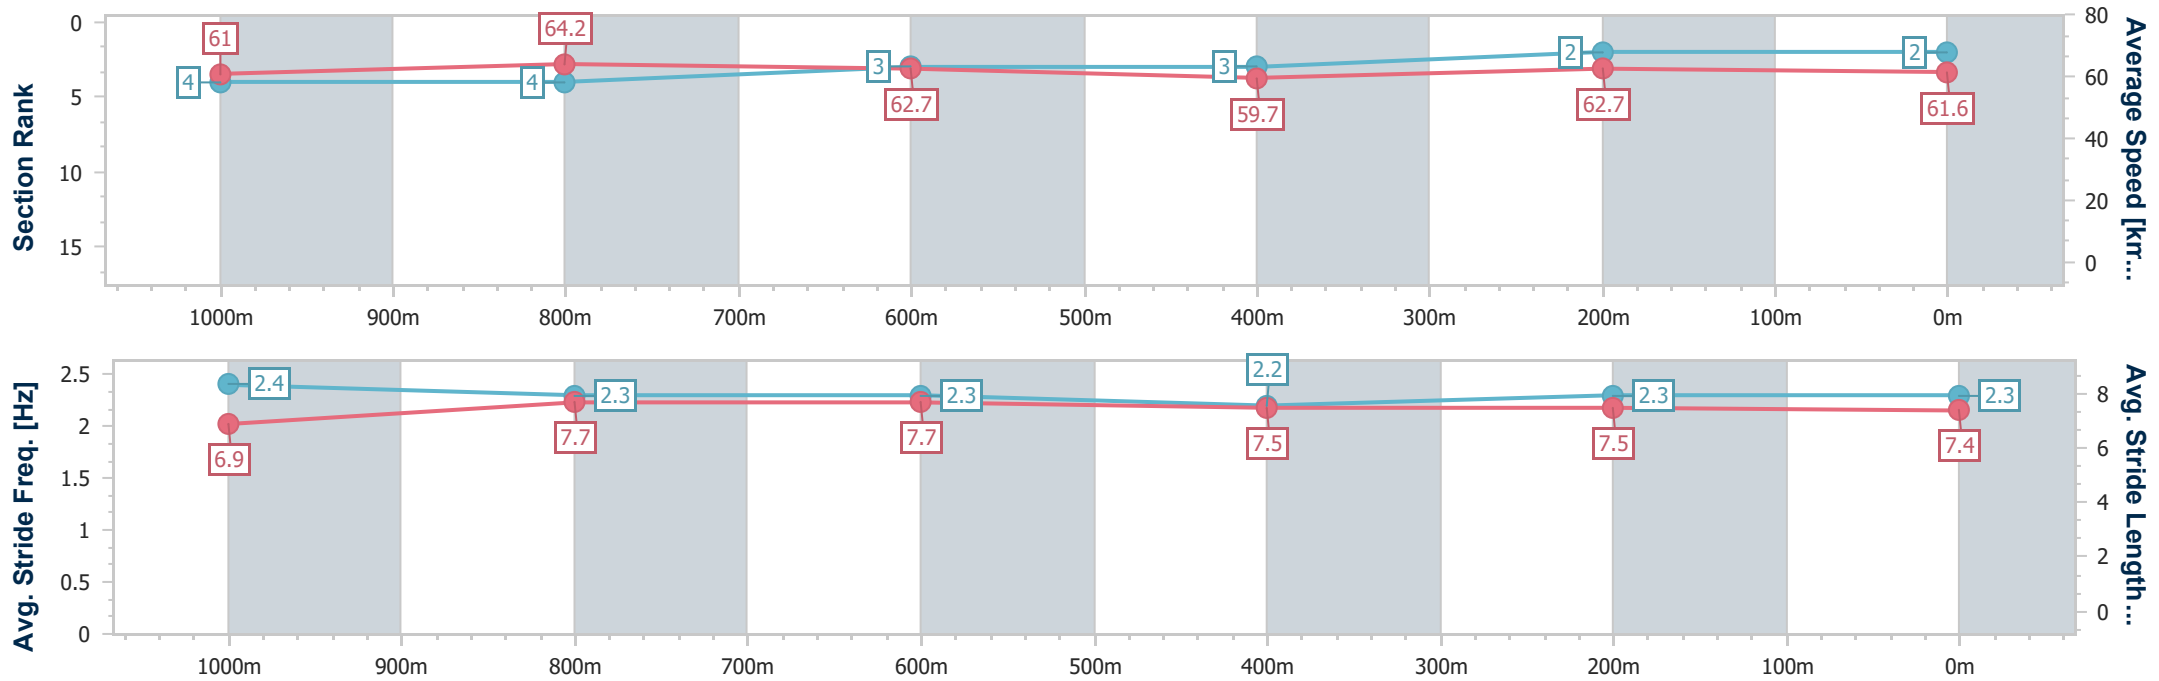

### Ipswich QLD Professional

Race 3: SEVEN Fillies and Mares Maiden Plate - 1200m

01 May 2024 - 13:38

Track Rating: Soft 5, Weather: Fine, Rail Position: +9.5m Entire

Section	Overall	1000m	800m	600m	400m	200m
Section Times	1:11.10 [2] (0:11.83)	0:59.27 [4] (0:11.46)	0:47.81 [4] (0:11.82)	0:35.99 [3] (0:12.45)	0:23.54 [3] (0:11.87)	0:11.67 [2] (0:11.67)
Average Speed [km/h]	61.0	64.2	62.7	59.7	62.7	61.6
Top Speed [km/h]	66.3	65.8	63.8	60.6	64.6	63.7
Avg. Dist. to Rail [m]	11.2	8.6	8.3	8.1	8.5	11.4
Avg. Stride Freq. [Hz]	2.4	2.3	2.3	2.2	2.3	2.3
Avg. Stride Length [m]	6.9	7.7	7.7	7.5	7.5	7.4