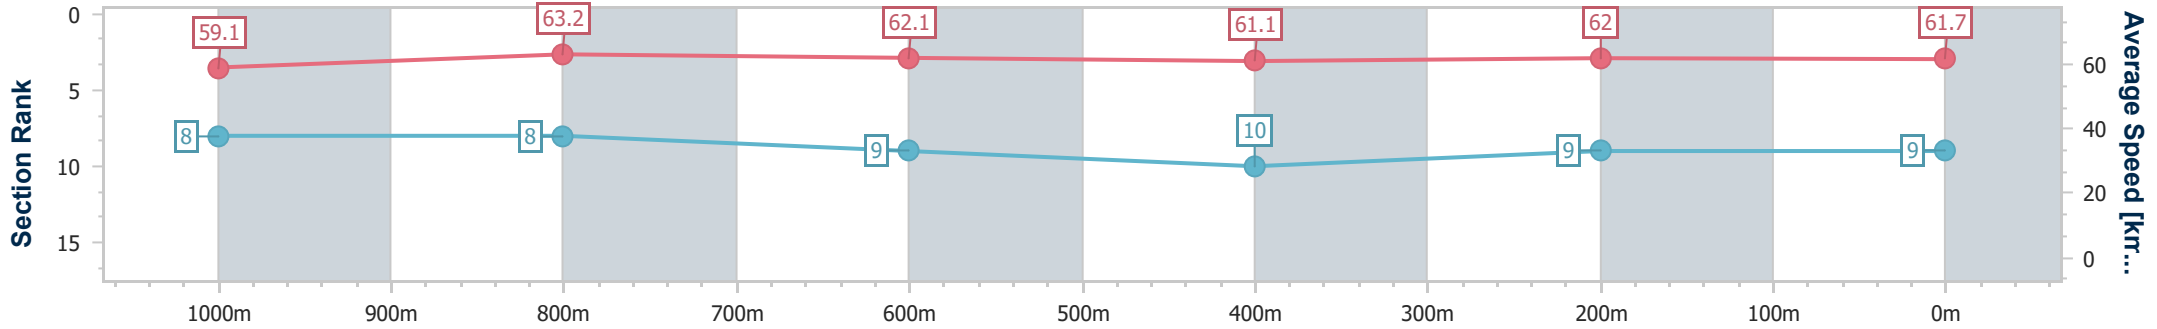

### Ipswich QLD Professional

Race 3: SEVEN Fillies and Mares Maiden Plate - 1200m

01 May 2024 - 13:38

Track Rating: Soft 5, Weather: Fine, Rail Position: +9.5m Entire

Section	Overall	1000m	800m	600m	400m	200m
Section Times	1:11.80 [9] (0:12.21)	0:59.59 [8] (0:11.65)	0:47.94 [8] (0:12.00)	0:35.94 [9] (0:12.24)	0:23.70 [10] (0:12.01)	0:11.69 [9] (0:11.69)
Average Speed [km/h]	59.1	63.2	62.1	61.1	62.0	61.7
Top Speed [km/h]	64.1	64.0	64.2	63.2	63.3	63.0
Avg. Dist. to Rail [m]	15.8	10.4	9.4	9.2	10.0	12.7
Avg. Stride Freq. [Hz]	2.5	2.6	2.6	2.5	2.6	2.5
Avg. Stride Length [m]	6.4	6.6	6.7	6.7	6.7	6.7