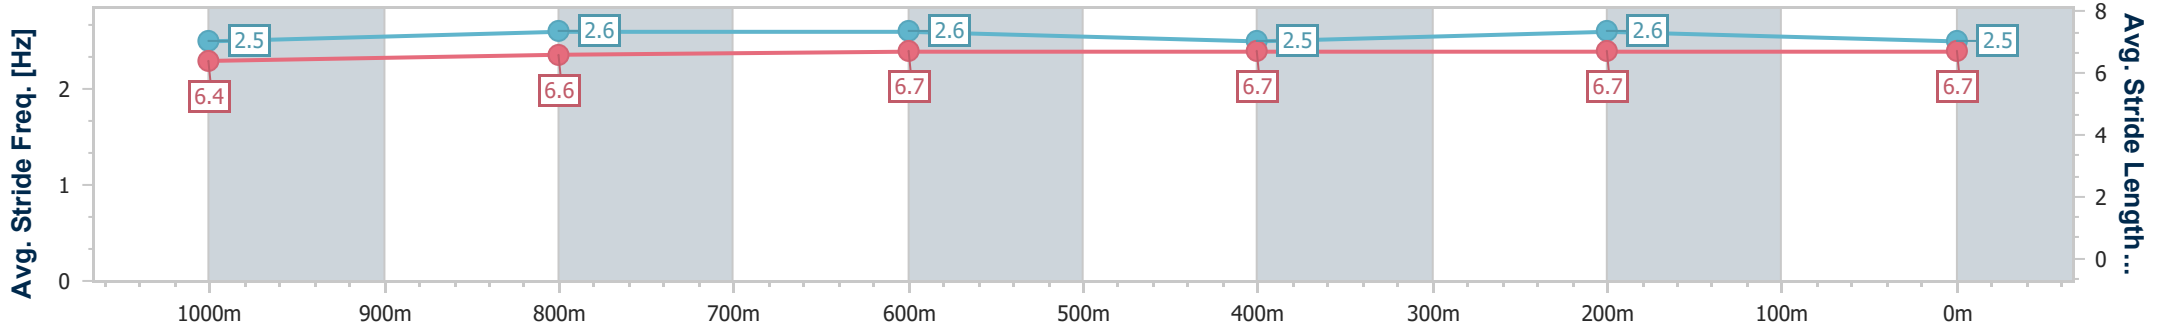

### Ipswich QLD Professional

Race 3: SEVEN Fillies and Mares Maiden Plate - 1200m

01 May 2024 - 13:38

Track Rating: Soft 5, Weather: Fine, Rail Position: +9.5m Entire

Section	Overall	1000m	800m	600m	400m	200m
Section Times	1:11.80 [9] (0:12.21)	0:59.59 [8] (0:11.65)	0:47.94 [8] (0:12.00)	0:35.94 [9] (0:12.24)	0:23.70 [10] (0:12.01)	0:11.69 [9] (0:11.69)
Average Speed [km/h]	59.1	63.2	62.1	61.1	62.0	61.7
Top Speed [km/h]	64.1	64.0	64.2	63.2	63.3	63.0
Avg. Dist. to Rail [m]	15.8	10.4	9.4	9.2	10.0	12.7
Avg. Stride Freq. [Hz]	2.5	2.6	2.6	2.5	2.6	2.5
Avg. Stride Length [m]	6.4	6.6	6.7	6.7	6.7	6.7