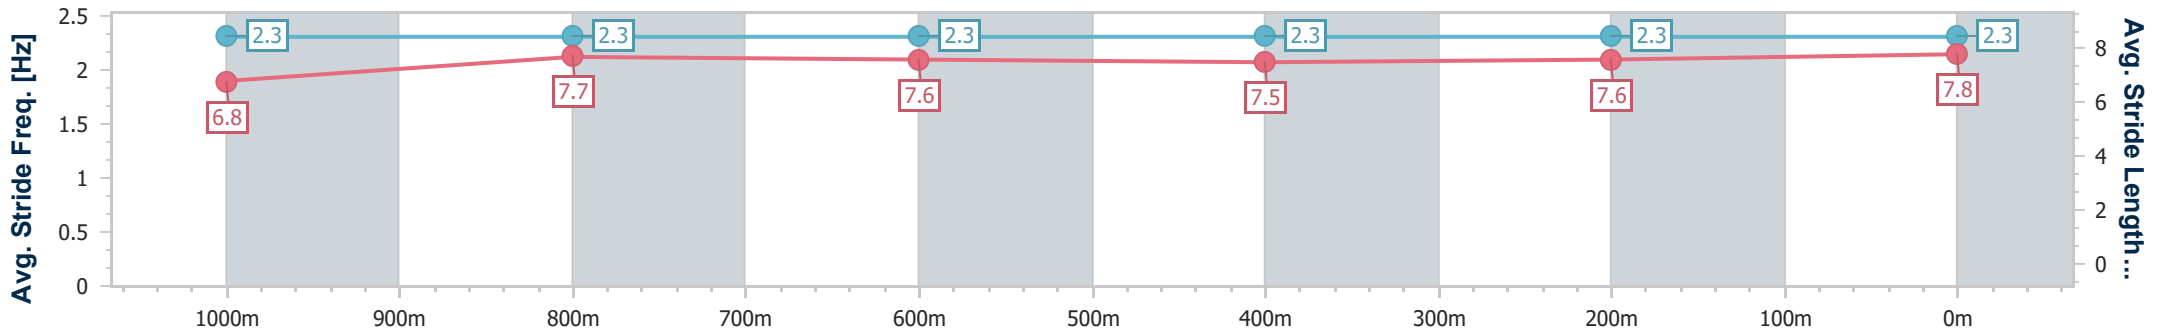

### Ipswich QLD Professional

Race 3: SEVEN Fillies and Mares Maiden Plate - 1200m

01 May 2024 - 13:38

Track Rating: Soft 5, Weather: Fine, Rail Position: +9.5m Entire

Section	Overall	1000m	800m	600m	400m	200m
Section Times	1:11.19 [4] (0:12.42)	0:58.77 [9] (0:11.59)	0:47.18 [9] (0:11.84)	0:35.34 [8] (0:12.25)	0:23.09 [9] (0:11.85)	0:11.24 [7] (0:11.24)
Average Speed [km/h]	58.1	63.4	62.5	60.5	62.7	63.8
Top Speed [km/h]	64.0	65.1	63.5	63.5	64.8	64.7
Avg. Dist. to Rail [m]	14.0	9.2	7.7	7.4	7.6	9.2
Avg. Stride Freq. [Hz]	2.3	2.3	2.3	2.3	2.3	2.3
Avg. Stride Length [m]	6.8	7.7	7.6	7.5	7.6	7.8