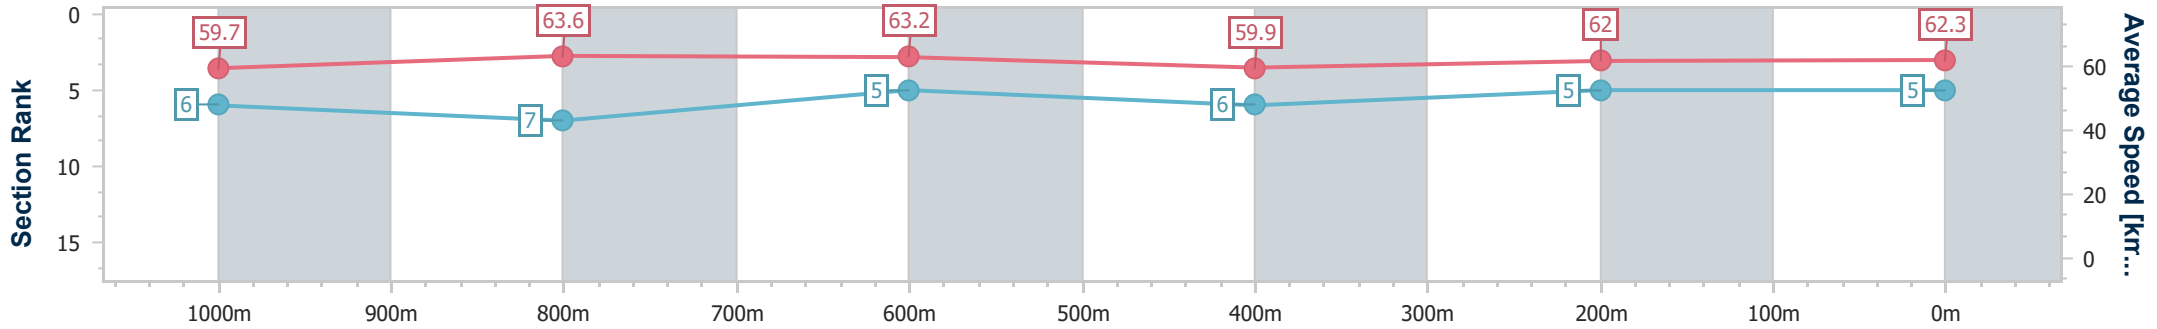

### Ipswich QLD Professional

Race 3: SEVEN Fillies and Mares Maiden Plate - 1200m

01 May 2024 - 13:38

Track Rating: Soft 5, Weather: Fine, Rail Position: +9.5m Entire

Section	Overall	1000m	800m	600m	400m	200m
Section Times	1:11.23 [5] (0:12.08)	0:59.15 [6] (0:11.54)	0:47.61 [7] (0:11.76)	0:35.85 [5] (0:12.40)	0:23.45 [6] (0:11.92)	0:11.53 [5]
Average Speed [km/h]	59.7	63.6	63.2	59.9	62.0	62.3
Top Speed [km/h]	64.1	64.7	63.6	62.1	63.8	63.0
Avg. Dist. to Rail [m]	12.0	9.2	7.9	7.5	7.7	8.0
Avg. Stride Freq. [Hz]	2.1	2.3	2.3	2.2	2.3	2.3
Avg. Stride Length [m]	7.5	7.6	7.7	7.4	7.5	7.5