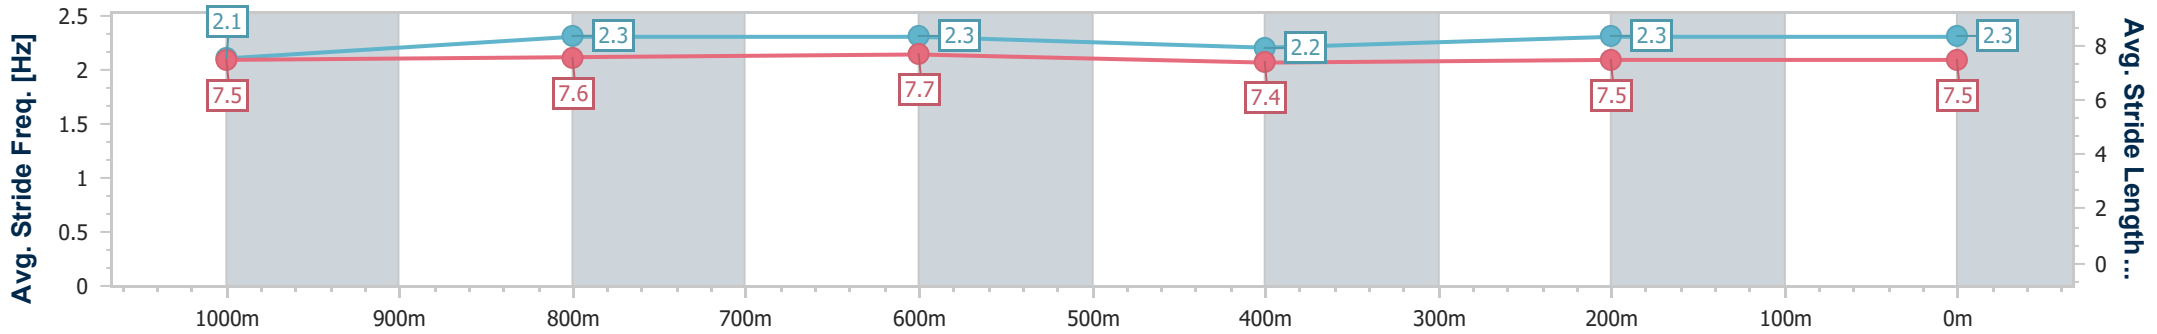

### Ipswich QLD Professional

Race 3: SEVEN Fillies and Mares Maiden Plate - 1200m

01 May 2024 - 13:38

Track Rating: Soft 5, Weather: Fine, Rail Position: +9.5m Entire

Section	Overall	1000m	800m	600m	400m	200m
Section Times	1:11.23 [5] (0:12.08)	0:59.15 [6] (0:11.54)	0:47.61 [7] (0:11.76)	0:35.85 [5] (0:12.40)	0:23.45 [6] (0:11.92)	0:11.53 [5]
Average Speed [km/h]	59.7	63.6	63.2	59.9	62.0	62.3
Top Speed [km/h]	64.1	64.7	63.6	62.1	63.8	63.0
Avg. Dist. to Rail [m]	12.0	9.2	7.9	7.5	7.7	8.0
Avg. Stride Freq. [Hz]	2.1	2.3	2.3	2.2	2.3	2.3
Avg. Stride Length [m]	7.5	7.6	7.7	7.4	7.5	7.5