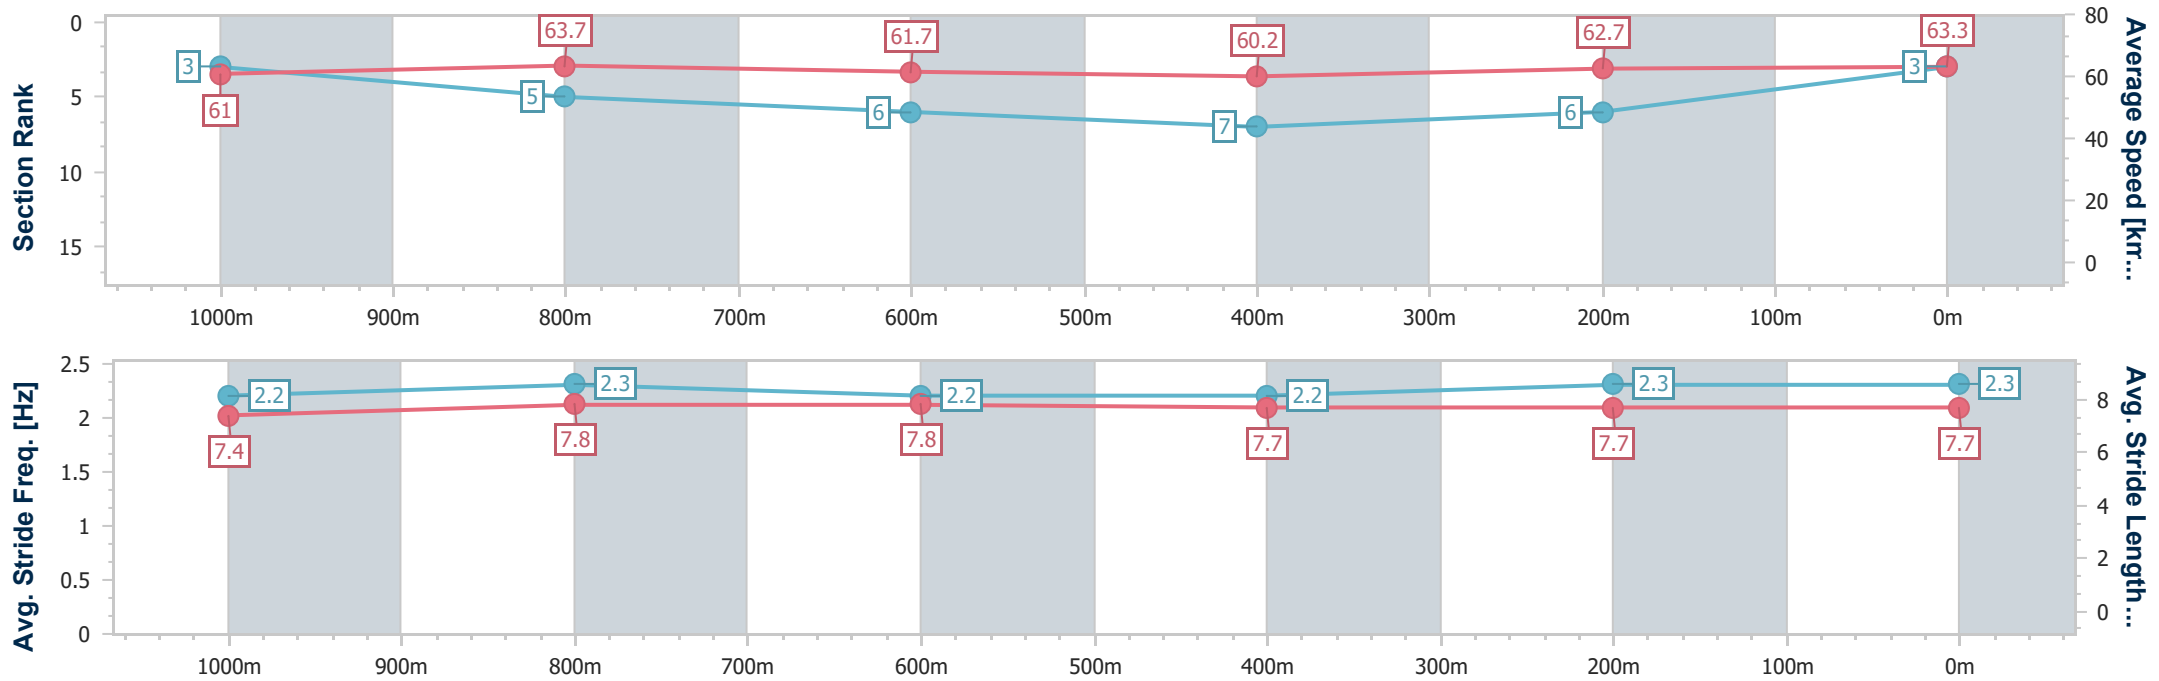

### Ipswich QLD Professional

Race 3: SEVEN Fillies and Mares Maiden Plate - 1200m

01 May 2024 - 13:38

Track Rating: Soft 5, Weather: Fine, Rail Position: +9.5m Entire

Section	Overall	1000m	800m	600m	400m	200m
Section Times	1:11.12 [3] (0:11.81)	0:59.31 [3] (0:11.51)	0:47.80 [5] (0:12.07)	0:35.73 [6] (0:12.40)	0:23.33 [7] (0:11.94)	0:11.39 [6]
Average Speed [km/h]	61.0	63.7	61.7	60.2	62.7	63.3
Top Speed [km/h]	65.5	65.5	63.1	61.8	64.8	64.3
Avg. Dist. to Rail [m]	12.0	9.2	8.9	9.1	10.8	13.0
Avg. Stride Freq. [Hz]	2.2	2.3	2.2	2.2	2.3	2.3
Avg. Stride Length [m]	7.4	7.8	7.8	7.7	7.7	7.7