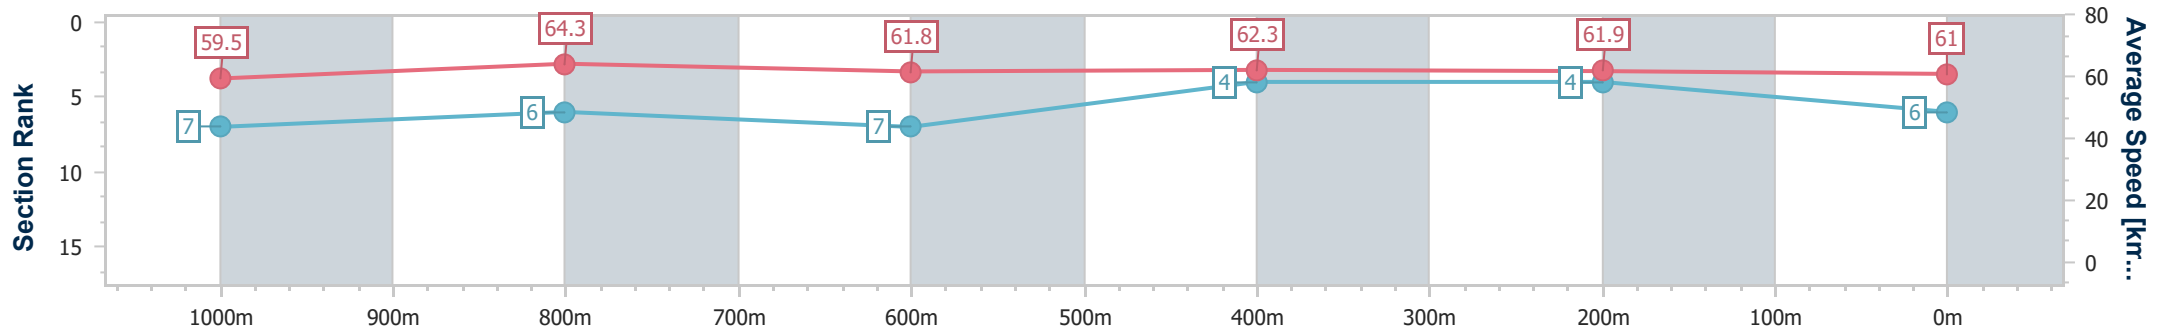

### Ipswich QLD Professional

Race 3: SEVEN Fillies and Mares Maiden Plate - 1200m

01 May 2024 - 13:38

Track Rating: Soft 5, Weather: Fine, Rail Position: +9.5m Entire

Section	Overall	1000m	800m	600m	400m	200m
Section Times	1:11.48 [6] (0:12.12)	0:59.36 [7] (0:11.45)	0:47.91 [6] (0:12.06)	0:35.85 [7] (0:11.97)	0:23.88 [4] (0:12.08)	0:11.80 [4] (0:11.80)
Average Speed [km/h]	59.5	64.3	61.8	62.3	61.9	61.0
Top Speed [km/h]	65.3	65.6	63.9	63.9	62.9	62.1
Avg. Dist. to Rail [m]	17.2	10.2	9.4	9.3	9.6	11.3
Avg. Stride Freq. [Hz]	2.4	2.4	2.4	2.4	2.4	2.4
Avg. Stride Length [m]	6.5	7.3	7.3	7.2	7.2	7.2