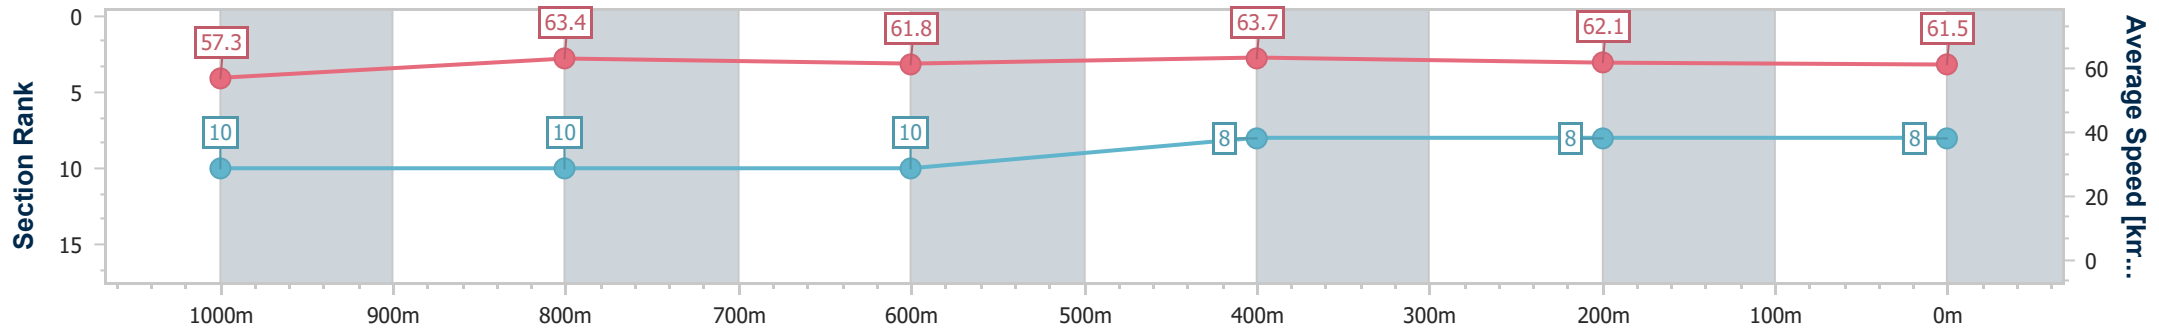

### Ipswich QLD Professional

Race 3: SEVEN Fillies and Mares Maiden Plate - 1200m

01 May 2024 - 13:38

Track Rating: Soft 5, Weather: Fine, Rail Position: +9.5m Entire

Section	Overall	1000m	800m	600m	400m	200m
Section Times	1:11.74 [8] (0:12.59)	0:59.15 [10] (0:11.61)	0:47.54 [10] (0:12.05)	0:35.49 [10] (0:11.75)	0:23.74 [8] (0:12.06)	0:11.68 [8] (0:11.68)
Average Speed [km/h]	57.3	63.4	61.8	63.7	62.1	61.5
Top Speed [km/h]	63.3	64.7	63.5	64.9	63.5	63.2
Avg. Dist. to Rail [m]	15.3	9.7	8.5	9.6	11.3	14.1
Avg. Stride Freq. [Hz]	2.2	2.4	2.4	2.4	2.4	2.4
Avg. Stride Length [m]	7.1	7.4	7.3	7.3	7.2	7.1