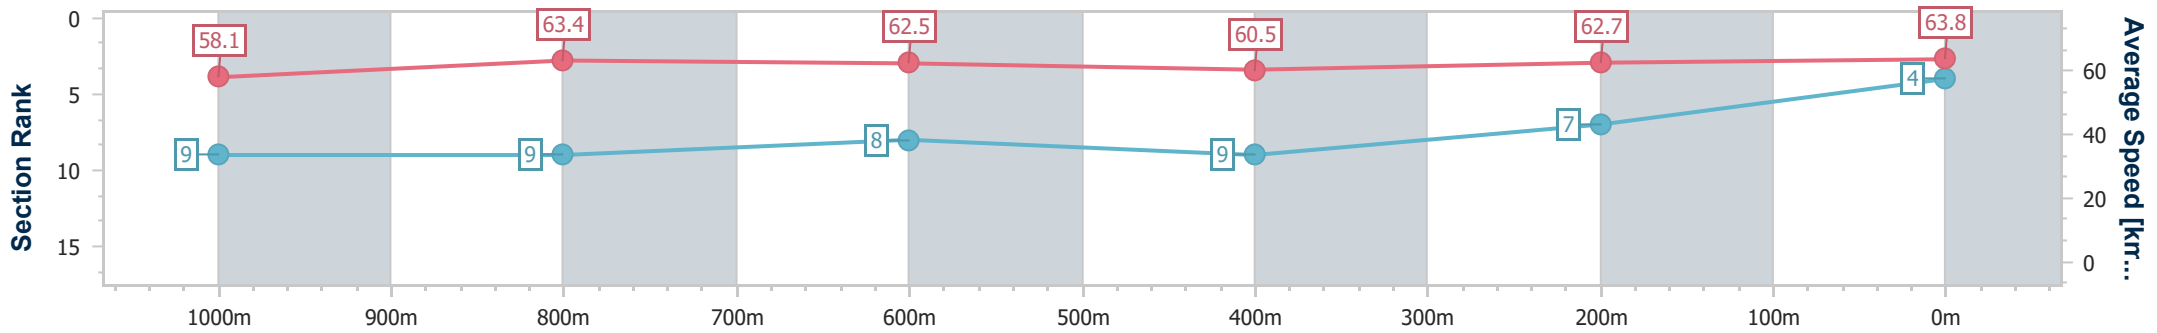

### Ipswich QLD Professional

Race 3: SEVEN Fillies and Mares Maiden Plate - 1200m

01 May 2024 - 13:38

Track Rating: Soft 5, Weather: Fine, Rail Position: +9.5m Entire

Section	Overall	1000m	800m	600m	400m	200m
Section Times	1:11.19 [4] (0:12.42)	0:58.77 [9] (0:11.59)	0:47.18 [9] (0:11.84)	0:35.34 [8] (0:12.25)	0:23.09 [9] (0:11.85)	0:11.24 [7] (0:11.24)
Average Speed [km/h]	58.1	63.4	62.5	60.5	62.7	63.8
Top Speed [km/h]	64.0	65.1	63.5	63.5	64.8	64.7
Avg. Dist. to Rail [m]	14.0	9.2	7.7	7.4	7.6	9.2
Avg. Stride Freq. [Hz]	2.3	2.3	2.3	2.3	2.3	2.3
Avg. Stride Length [m]	6.8	7.7	7.6	7.5	7.6	7.8