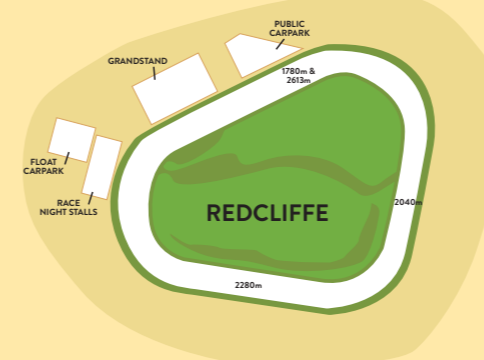

2020/2021 SUMMER HARNESS RACING SCHEDULE

	ALBION PARK						REDCLIFFE
	Saturday 14 November	Saturday 21 November	Saturday 28 November	Saturday 5 December	Saturday 12 December	Saturday 19 December	Wednesday 23 December
OPEN PACERS			BE GOOD JOHNNY SPRINT MS 1660M \$30,660 GROUP 3	QUEENSLAND CUP MS 2138M \$50,660 GROUP 2	TAB BLACKS A FAKE MS 2680M \$175,660 GROUP 1 GRAND CIRCUIT EVENT	CHRISTMAS CUP MS 2680M \$21,270	CHRISTMAS CUP MS 2280M \$11,999
MARES			QUEEN OF THE CREEK MS 1660M \$25,660	FOREVER GOLD MARES MS 1660M \$30,660 GROUP 3			
4YO				4YO CHAMPIONSHIP MS 2138M \$30,660 GROUP 3			
3YO			QBRED FOR LIFE 3YO FILLIES MS 2138M \$30,660 GROUP 3 QBRED FOR LIFE 3YO C & G MS 2138M \$30,660 GROUP 3	3YO FILLIES CLASSIC MS 2138M \$30,660 GROUP 3 3YO C & G CLASSIC MS 2138M \$30,660 GROUP 3	ULTIMATE TOOLS 3YO MS 2138M \$21,270		3YO GUINEAS MS 2280M \$10,960
2YO			2YO OPEN MS 1660M \$21,160	2YO OPEN MS 1660M \$25,660	ULTIMATE TOOLS 2YO MS 1660M \$21,160		2YO OPEN MS 1780M \$10,960
OTHER			MEMBERS CUP (NR60-75) MS 2138M \$21,270		THE BILL DIXON (NR60 - 75) MS 1660M \$21,160 BAND 5 FINAL MS 2138M \$21,270 NO BAND FINAL MS 1660M \$21,160		
TROTTERS	DJA TROT HEATS ROUND 1 DH SS 2647M \$8500	DJA TROT HEATS ROUND 2 DH SS 2138M \$8500	DJA FINAL DH SS 2647M SS \$30,770 GROUP 2		TROTTERS SPRINT MS 1660M \$30,660 GROUP 2		

ALBION PARK HARNESS RACING CLUB

Located just minutes from Brisbane's CBD, Albion Park Harness Racing Club (APHRC) has celebrated over 40 years in racing history. APHRC conducts over 1,300 races each year with the summer and winter carnivals highlights on their calendar.

PO Box 296, Albion QLD 4010
Yulestar Street,
Albion QLD 4010
W www.aphrc.com.au
E info@aphrc.com.au
P (07) 3262 2577
F (07) 3862 2173

TRACK DETAILS

Circumference: 1019 metres
Radius of Turns: 92 metres
Racing Distances:
1660m, 2138m, 2647m, 2680m
& 3157m

TRACK DETAILS

Circumference: 833 metres
Radius of Turns: 72 metres
Racing Distances:
1780m, 2040m, 2280m
& 2613m