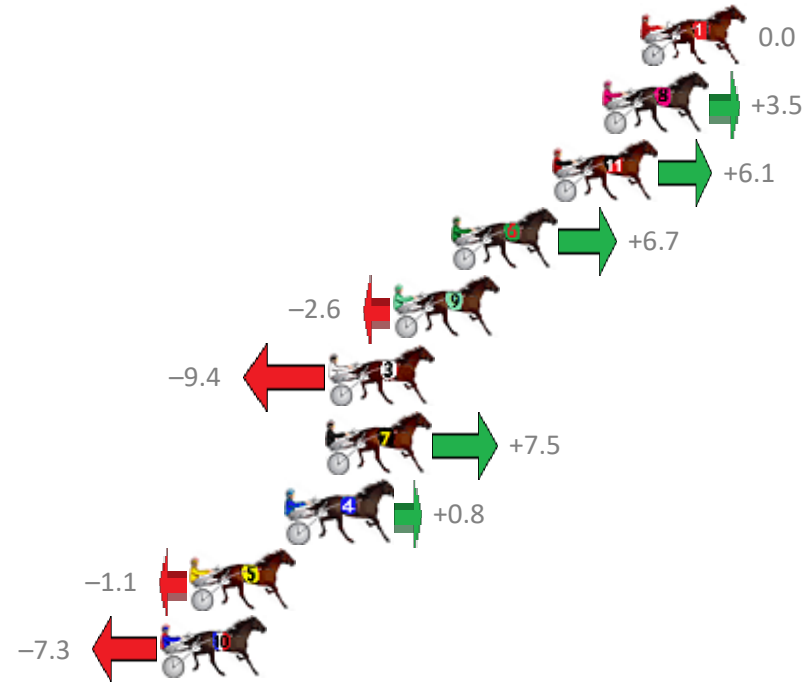

Albion Park Race 5 Distance 2138m

Saturday, 30 September 2017

Gross Time: 2:34.50 MileRate: 1:56.30 LeadTime: 37.90s First Qtr: 30.40s Second Qtr: 29.70s Third Qtr: 27.80s Fourth Qtr: 28.70s

No	Horse	Plc	Margin	Time	800Time (W)	400 Time (W)
1	MAKE A STATEMENT	1	0.0m	2:34.50	56.50s (0)	28.70s (0)
8	MAGOOGAN	2	1.5m	2:34.61	56.25s (0)	28.46s (0)
11	LIVING GRAND	3	3.5m	2:34.75	56.07s (0)	28.28s (0)
6	RIVERLEIGH JEFF	4	7.5m	2:35.04	56.03s (0)	28.22s (0)
9	MAGNUSSEN	5	9.8m	2:35.20	56.68s (1)	28.77s (1)
3	POMPIDOU	6	12.4m	2:35.39	57.16s (1)	29.26s (1)
7	JACK HAMMER	7	12.5m	2:35.40	55.97s (1)	28.32s (1)
4	BACCHUS RAUCOUS	8	14.0m	2:35.50	56.44s (1)	28.76s (1)
5	FIRE AND ICE	9	17.9m	2:35.78	56.58s (2)	28.84s (2)
10	PANTHEON	10	19.1m	2:35.87	57.02s (2)	29.25s (2)

Finish Position and metres gained from 800m

Trots Sectionals
Powered by
www.pjdata.com.au
Home of PJ Trots Analyser

The Racing Queensland Board (trading as Racing Queensland) and provider are not responsible for the completeness or accuracy of any of the information contained herein, and makes no representations about its suitability for any purpose.