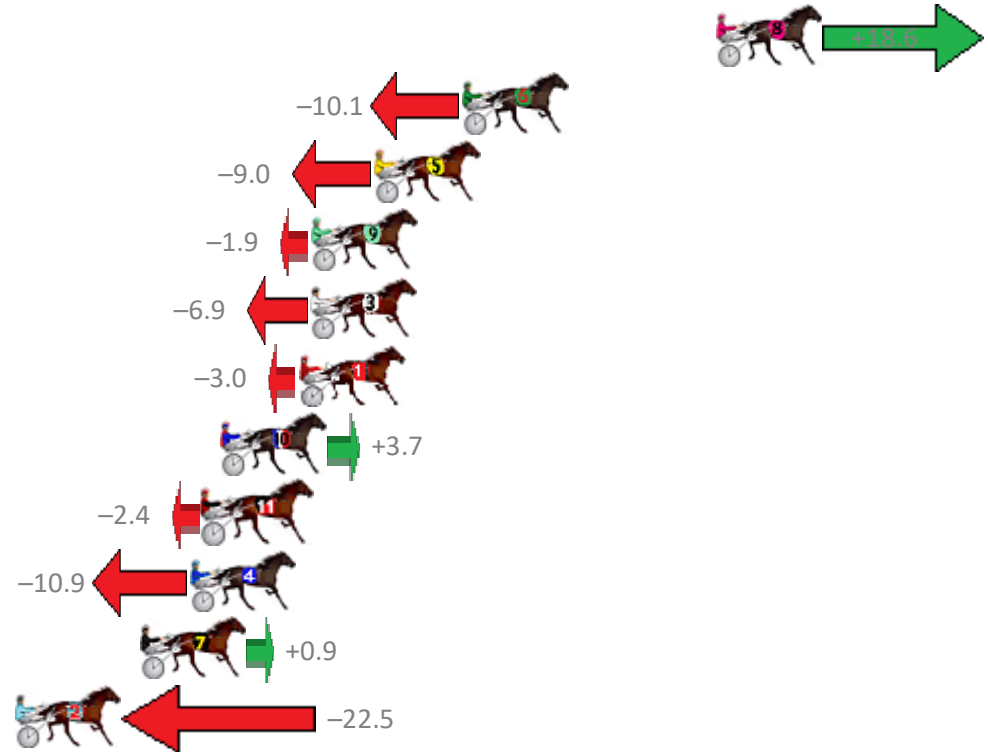

Albion Park Race 1 Distance 2138m

Saturday, 30 September 2017

Gross Time: 2:31.10 MileRate: 1:53.70 LeadTime: 35.40s First Qtr: 28.60s Second Qtr: 30.50s Third Qtr: 28.60s Fourth Qtr: 28.00s

No	Horse	Plc	Margin	Time	800Time (W)	400 Time (W)
8	WATCH PULP FICTION	1	0.0m	2:31.10	55.28s (1)	27.58s (3)
6	FEEL THE COURAGE	2	10.1m	2:31.81	57.31s (0)	28.71s (0)
5	AMAJORJO	3	13.6m	2:32.05	57.24s (0)	28.66s (0)
9	CLARKEY	4	16.1m	2:32.23	56.73s (1)	28.47s (2)
3	MONTANA FALCON	5	16.1m	2:32.23	57.09s (0)	28.54s (0)
1	APPLAUSE	6	16.6m	2:32.26	56.81s (0)	28.27s (0)
10	FLAMING HERO	7	19.7m	2:32.48	56.34s (1)	28.54s (3)
11	BLUE POINTER	8	20.4m	2:32.53	56.77s (0)	28.13s (1)
4	JESTER OH JESTER	9	20.9m	2:32.56	57.37s (1)	29.20s (2)
7	WESTERN BLAZE	10	22.9m	2:32.70	56.54s (0)	28.59s (2)
2	MAX RICHTER	11	27.9m	2:33.05	58.19s (1)	29.58s (1)

Finish Position and metres gained from 800m

Trots Sectionals
Powered by
www.pjdata.com.au
Home of PJ Trots Analyser

The Racing Queensland Board (trading as Racing Queensland) and provider are not responsible for the completeness or accuracy of any of the information contained herein, and makes no representations about its suitability for any purpose.