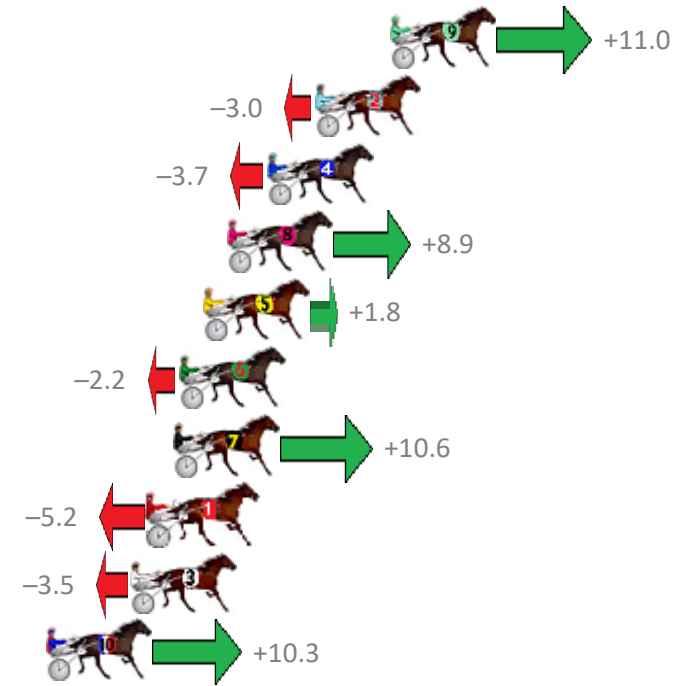

Albion Park Race 3 Distance 2138m

Saturday, 30 September 2017

Gross Time: 2:34.90 MileRate: 1:56.60 LeadTime: 37.30s First Qtr: 30.50s Second Qtr: 30.90s Third Qtr: 27.90s Fourth Qtr: 28.30s

No	Horse	Plc	Margin	Time	800Time (W)	400 Time (W)
9	OUR HI JINX	1	0.0m	2:34.90	55.43s (2)	27.72s (2)
2	VILLAGE WITCH	2	3.0m	2:35.11	56.41s (0)	28.51s (0)
4	CROFT BAY	3	4.9m	2:35.25	56.46s (1)	28.60s (1)
8	LANCELOT BROMAC	4	6.5m	2:35.36	55.57s (2)	27.85s (2)
5	DUKE JUJON	5	7.4m	2:35.42	56.07s (0)	28.20s (0)
6	THE SHADY ONE	6	8.4m	2:35.49	56.35s (1)	28.51s (1)
7	DOLLARBILL	7	8.6m	2:35.51	55.46s (1)	28.17s (1)
1	HEREIAM	8	9.6m	2:35.58	56.57s (0)	28.67s (0)
3	DEANO ROBYN	9	10.3m	2:35.63	56.45s (2)	28.76s (2)
10	WITHALOTOFLUCK	10	13.7m	2:35.87	55.48s (2)	28.04s (2)

Finish Position and metres gained from 800m

Trots Sectionals
Powered by
www.pjdata.com.au
Home of PJ Trots Analyser

The Racing Queensland Board (trading as Racing Queensland) and provider are not responsible for the completeness or accuracy of any of the information contained herein, and makes no representations about its suitability for any purpose.