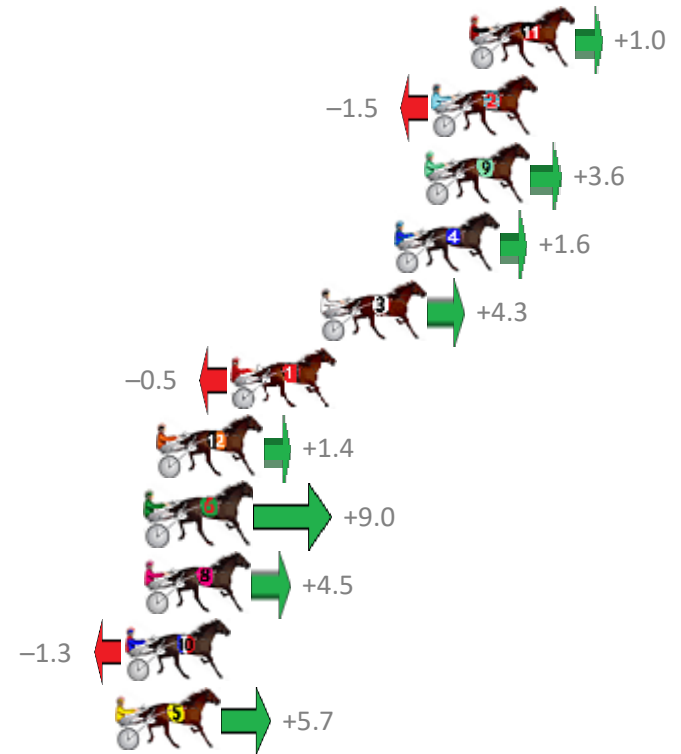

Albion Park Race 6 Distance 2138m

Saturday, 30 September 2017

Gross Time: 2:36.50 MileRate: 1:57.80 LeadTime: 38.10s First Qtr: 30.10s Second Qtr: 30.70s Third Qtr: 28.60s Fourth Qtr: 29.00s

No	Horse	Plc	Margin	Time	800Time (W)	400 Time (W)
11	FRANCO SALISBURY	1	0.0m	2:36.50	57.53s (1)	29.00s (1)
2	FRANCO NEPIA	2	1.5m	2:36.61	57.71s (0)	29.08s (0)
9	FIERY BLUE CHIP	3	1.8m	2:36.63	57.34s (1)	28.81s (1)
4	NOLONGA YOUR CHOIC	4	3.0m	2:36.72	57.48s (0)	28.87s (0)
3	ROCKY CARRINGTON	5	5.9m	2:36.93	57.29s (1)	28.79s (1)
1	UNCLE JOHN	6	9.5m	2:37.19	57.64s (0)	28.98s (0)
12	ARCHIECANO	7	12.4m	2:37.40	57.50s (0)	28.84s (0)
6	RAZEN TROUBLE	8	12.8m	2:37.43	56.95s (2)	28.96s (2)
8	PROJECTILE	9	12.9m	2:37.44	57.28s (2)	29.27s (2)
10	THANKU THANKU	10	13.7m	2:37.49	57.69s (2)	29.69s (2)
5	WEEDONS EXPRESS	11	14.1m	2:37.52	57.19s (1)	29.04s (1)

Finish Position and metres gained from 800m

Trots Sectionals
Powered by
www.pjdata.com.au
Home of PJ Trots Analyser

The Racing Queensland Board (trading as Racing Queensland) and provider are not responsible for the completeness or accuracy of any of the information contained herein, and makes no representations about its suitability for any purpose.