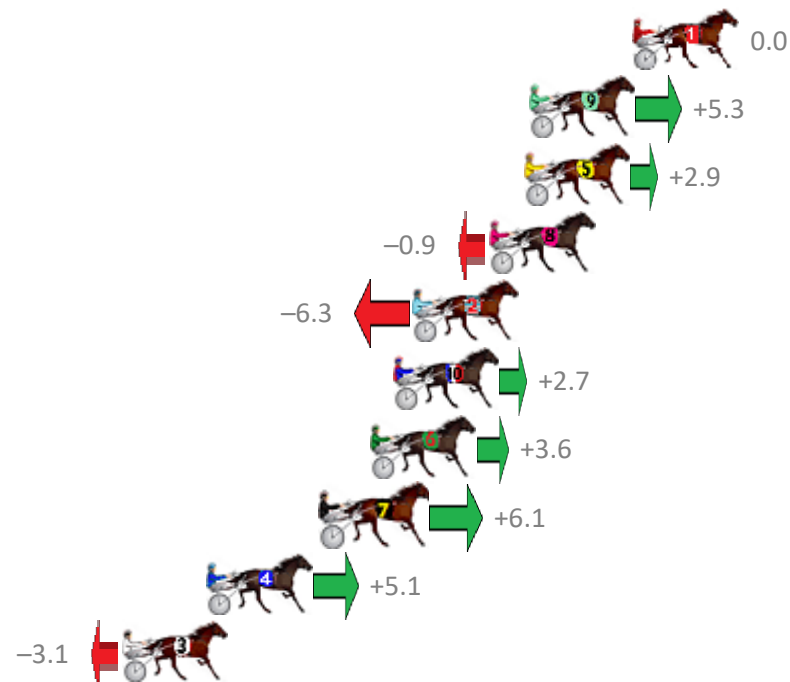

Albion Park Race 4 Distance 2138m

Saturday, 30 September 2017

Gross Time: 2:33.20 MileRate: 1:55.30 LeadTime: 37.40s First Qtr: 30.20s Second Qtr: 29.80s Third Qtr: 27.80s Fourth Qtr: 28.00s

No	Horse	Plc	Margin	Time	800Time (W)	400 Time (W)
1	WRITTEN IN RED	1	0.0m	2:33.20	55.80s (0)	28.00s (0)
9	LIKEALLOFUS	2	4.1m	2:33.49	55.43s (0)	27.61s (0)
5	REMEMBER RUBY	3	4.3m	2:33.50	55.60s (1)	27.87s (1)
8	SWEET AS CANDY	4	5.7m	2:33.60	55.86s (0)	28.06s (0)
2	POLISHED ROCKS	5	8.7m	2:33.81	56.24s (1)	28.50s (1)
10	KARLOO TEN SEVENTY	6	9.5m	2:33.86	55.61s (1)	27.90s (1)
6	FLOYD MAYWEATHER	7	10.4m	2:33.93	55.55s (0)	27.75s (0)
7	MACHIN OUT	8	12.3m	2:34.06	55.37s (0)	27.57s (0)
4	PHILANDERER	9	16.9m	2:34.38	55.44s (1)	27.85s (2)
3	RUBYS BAD BOY	10	20.3m	2:34.62	56.02s (1)	28.26s (1)

Finish Position and metres gained from 800m

Trots Sectionals
Powered by
www.pjdata.com.au
Home of PJ Trots Analyser

The Racing Queensland Board (trading as Racing Queensland) and provider are not responsible for the completeness or accuracy of any of the information contained herein, and makes no representations about its suitability for any purpose.