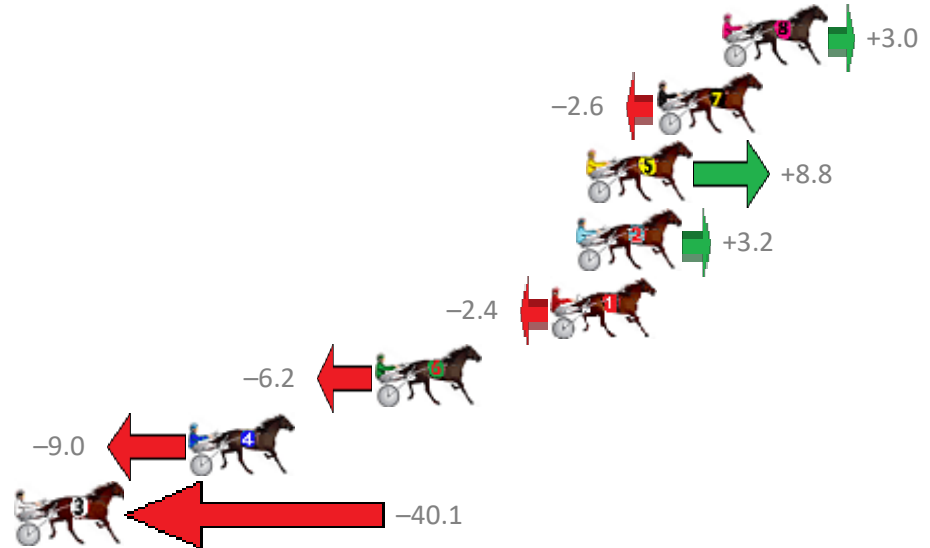

Albion Park Race 9 Distance 2647m

Saturday, 30 September 2017

Gross Time: 3:23.20 MileRate: 2:01.20 LeadTime: 82.60s First Qtr: 31.20s Second Qtr: 31.90s Third Qtr: 28.40s Fourth Qtr: 29.10s

No	Horse	Plc	Margin	Time	800Time (W)	400 Time (W)
8	OUR OVERANOVA	1	0.0m	3:23.20	57.28s (1)	28.97s (1)
7	RELEVEN DREAM	2	2.6m	3:23.39	57.69s (0)	29.29s (0)
5	LYSENKO	3	5.4m	3:23.59	56.87s (0)	28.34s (0)
2	SENITAS SUCCESS	4	5.8m	3:23.62	57.27s (0)	28.74s (0)
1	CHEVALS RACER	5	6.8m	3:23.69	57.67s (0)	29.14s (0)
6	MONORAIL	6	13.8m	3:24.20	57.95s (1)	29.33s (1)
4	GIACOMO	7	21.2m	3:24.74	58.15s (1)	29.48s (1)
3	ALL STAR ANGUS	8	70.5m	3:28.33	60.38s (0)	31.10s (0)

Finish Position and metres gained from 800m

Trots Sectionals
Powered by
www.pjdata.com.au
Home of PJ Trots Analyser

The Racing Queensland Board (trading as Racing Queensland) and provider are not responsible for the completeness or accuracy of any of the information contained herein, and makes no representations about its suitability for any purpose.