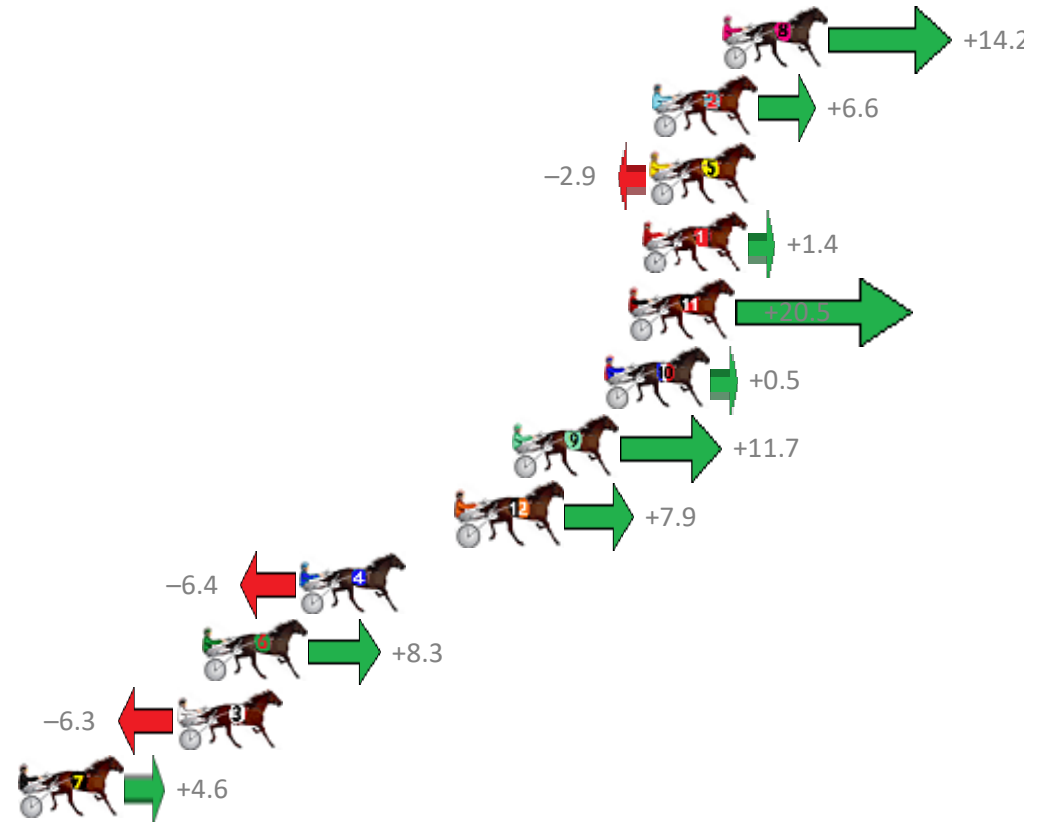

Albion Park Race 2 Distance 1660m

Saturday, 30 September 2017

Gross Time: 1:57.60 MileRate: 1:54.00 LeadTime: 3.60s First Qtr: 27.00s Second Qtr: 30.60s Third Qtr: 27.90s Fourth Qtr: 28.50s

NoHorse	Plc	Margin	Time	800Time (W)	400 Time (W)
8 FRANCO TOTEM	1	0.0m	1:57.60	55.40s (0)	27.46s (0)
2 OASIS DREAM	2	2.8m	1:57.80	55.93s (0)	27.99s (0)
5 FERDINAND	3	2.9m	1:57.81	56.60s (0)	28.71s (0)
1 TIMMO TIME	4	3.2m	1:57.83	56.30s (0)	28.39s (0)
11 CHARMS ON A ROLL	5	3.7m	1:57.86	54.95s (1)	28.07s (2)
10 BODHI TREE	6	4.7m	1:57.93	56.36s (1)	28.65s (1)
9 MAJOR MONTANA	7	8.3m	1:58.19	55.58s (1)	27.62s (1)
12 ROCKNROLLHIGHLIGHT	8	10.5m	1:58.35	55.84s (0)	27.89s (0)
4 SIR SEMPER FIDELIS	9	16.8m	1:58.80	56.85s (1)	29.03s (1)
6 SUBTLE DELIGHT	10	20.7m	1:59.07	55.81s (1)	28.82s (2)
3 WEE JIMMY	11	21.7m	1:59.15	56.84s (1)	29.06s (1)
7 TOP TRIO	12	29.2m	1:59.68	56.08s (1)	28.84s (2)

Finish Position and metres gained from 800m

Trots Sectionals
Powered by
www.pjdata.com.au
Home of PJ Trots Analyser

The Racing Queensland Board (trading as Racing Queensland) and provider are not responsible for the completeness or accuracy of any of the information contained herein, and makes no representations about its suitability for any purpose.