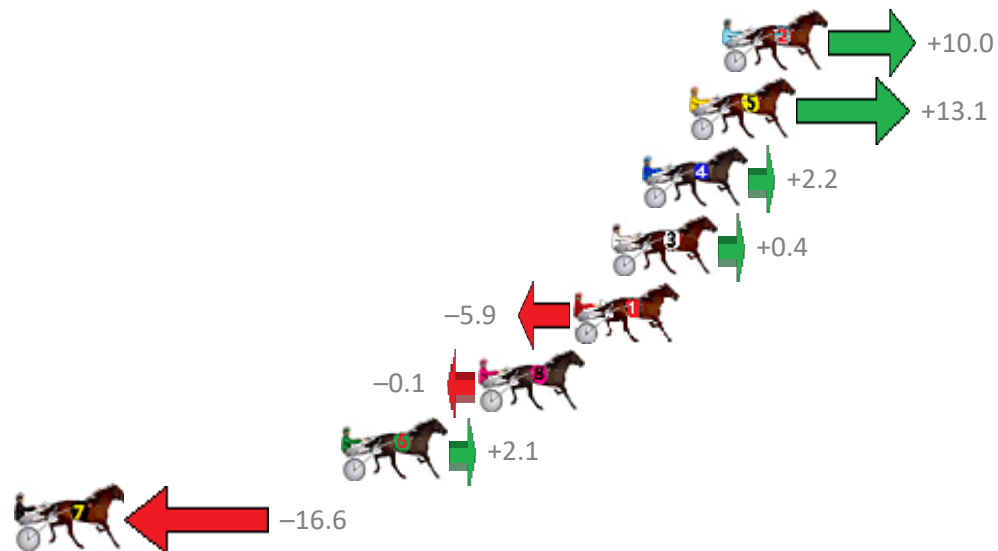

Albion Park Race 7 Distance 1660m

Saturday, 30 September 2017

Gross Time: 1:59.20 MileRate: 1:55.60 LeadTime: 3.50s First Qtr: 26.70s Second Qtr: 31.40s Third Qtr: 28.80s Fourth Qtr: 28.80s

NoHorse	Plc	Margin	Time	800Time (W)	400 Time (W)
2 ASHLEYS ANGEL	1	0.0m	1:59.20	56.88s (1)	28.30s (1)
5 KASH	2	1.3m	1:59.29	56.66s (1)	28.04s (1)
4 ONYAJANS	3	3.2m	1:59.43	57.44s (1)	28.84s (1)
3 KATNISS	4	4.4m	1:59.52	57.57s (0)	28.77s (0)
1 IOWNATURBO	5	5.9m	1:59.62	58.02s (0)	29.22s (0)
8 COUNTERFEIT CASH	6	9.7m	1:59.90	57.61s (0)	28.74s (0)
6 ONE TO TANGO	7	15.1m	2:00.29	57.45s (2)	28.74s (3)
7 CALL ME YOURS	8	29.2m	2:01.30	58.80s (2)	30.07s (2)

Finish Position and metres gained from 800m

Trots Sectionals
Powered by
www.pjdata.com.au
Home of PJ Trots Analyser

The Racing Queensland Board (trading as Racing Queensland) and provider are not responsible for the completeness or accuracy of any of the information contained herein, and makes no representations about its suitability for any purpose.