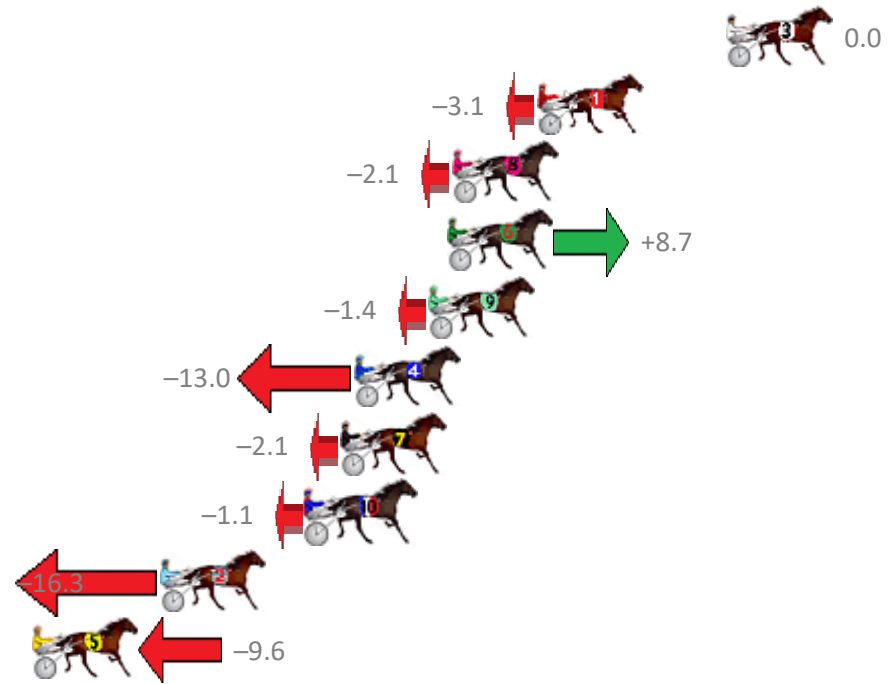

Albion Park Race 8 Distance 2138m

Saturday, 30 September 2017

Gross Time: 2:35.30 MileRate: 1:56.90 LeadTime: 39.10s First Qtr: 29.90s Second Qtr: 30.10s Third Qtr: 28.70s Fourth Qtr: 27.50s

No	Horse	Plc	Margin	Time	800Time (W)	400 Time (W)
3	MATTGREGOR	1	0.0m	2:35.30	56.20s (0)	27.50s (0)
1	REDS JET STAR	2	7.5m	2:35.82	56.42s (0)	27.73s (0)
8	THE SMILER	3	10.9m	2:36.05	56.35s (0)	27.66s (0)
6	LENNY THE LEGEND	4	11.1m	2:36.06	55.59s (1)	27.12s (2)
9	MAJORS BLUE JEAN	5	11.8m	2:36.11	56.30s (1)	27.64s (2)
4	MURANO	6	14.8m	2:36.32	57.11s (1)	28.38s (1)
7	MIDNIGHT PROWLER	7	15.3m	2:36.35	56.35s (0)	27.67s (0)
10	ANNIKA MAGIC	8	16.7m	2:36.45	56.28s (1)	27.81s (3)
2	REIGN OF FEAR	9	22.5m	2:36.85	57.35s (1)	28.54s (1)
5	SUPALINER	10	27.6m	2:37.20	56.87s (0)	28.35s (1)

Finish Position and metres gained from 800m

Trots Sectionals
Powered by
www.pjdata.com.au
Home of PJ Trots Analyser

The Racing Queensland Board (trading as Racing Queensland) and provider are not responsible for the completeness or accuracy of any of the information contained herein, and makes no representations about its suitability for any purpose.