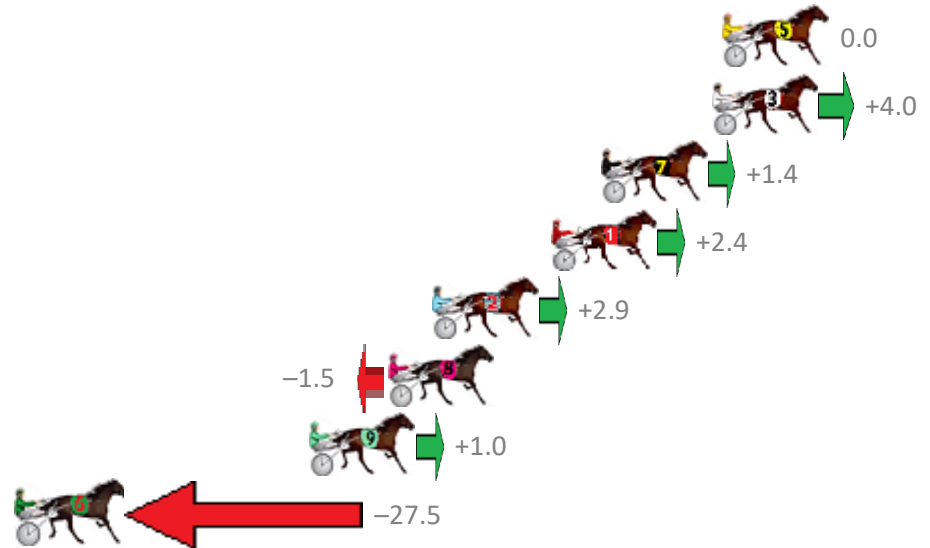

Redcliffe Race 4 Distance 1780m

Wednesday, 6 December 2017

Gross Time: 2:10.10 MileRate: 1:57.60 LeadTime: 11.40s First Qtr: 30.70s Second Qtr: 30.70s Third Qtr: 28.10s Fourth Qtr: 29.20s

No	Horse	Plc	Margin	Time	800Time (W)	400 Time (W)
5	COUNTDOWN	1	0.0m	2:10.10	57.30s (0)	29.20s (0)
3	LONG ROAD TO FAME	2	0.4m	2:10.13	57.01s (0)	28.92s (0)
7	DRIVE THE DREAM	3	4.8m	2:10.45	57.20s (1)	29.07s (2)
1	ELLIOTT BROMAC	4	6.8m	2:10.60	57.13s (0)	29.04s (0)
2	ROCKY CARRINGTON	5	11.5m	2:10.94	57.09s (0)	29.05s (0)
8	CORPORAL LUNA	6	13.3m	2:11.07	57.41s (1)	29.28s (1)
9	ROCKNROLL MUSIC	7	16.4m	2:11.30	57.23s (1)	29.48s (2)
6	PHANTOM ROCKSTAR	8	29.1m	2:12.22	59.27s (1)	31.03s (1)

Finish Position and metres gained from 800m

Trots Sectionals
Powered by
www.pjdata.com.au
Home of PJ Trots Analyser

The Racing Queensland Board (trading as Racing Queensland) and provider are not responsible for the completeness or accuracy of any of the information contained herein, and makes no representations about its suitability for any purpose.