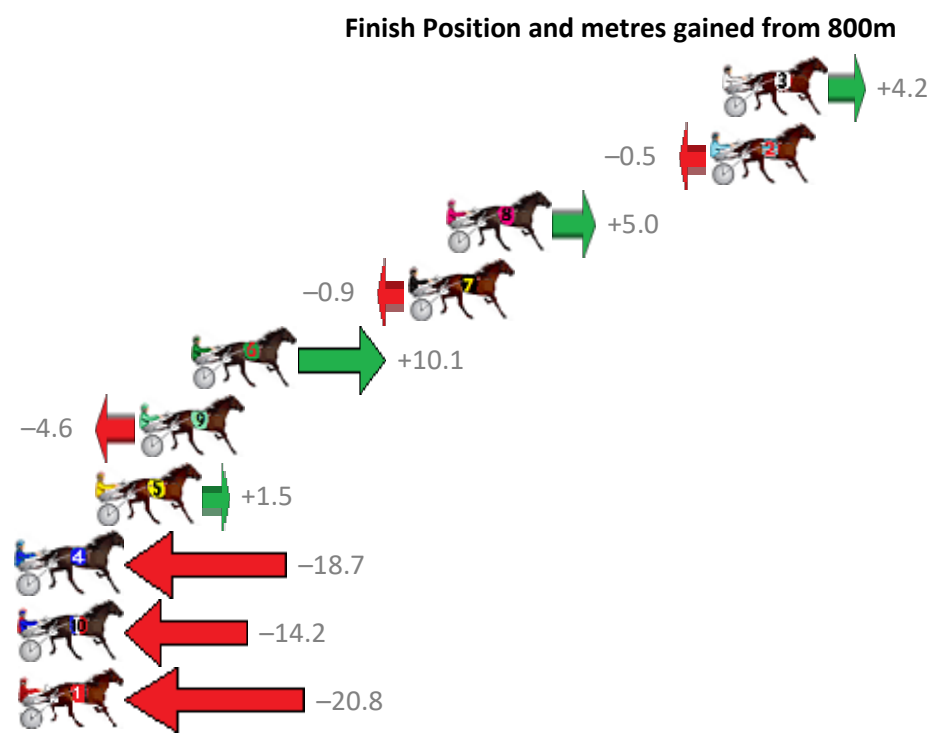

Redcliffe Race 2 Distance 1780m

Wednesday, 6 December 2017

Gross Time: 2:10.80 MileRate: 1:58.20 LeadTime: 12.20s First Qtr: 29.20s Second Qtr: 29.60s Third Qtr: 28.60s Fourth Qtr: 31.20s

No Horse	Plc	Margin	Time	800Time (W)	400 Time (W)
3 HOT DOGMA	1	0.0m	2:10.80	59.49s (0)	30.83s (0)
2 DIAMANTINA DEVIL	2	0.5m	2:10.84	59.84s (0)	31.24s (0)
8 I AM ANDY	3	11.0m	2:11.66	59.43s (1)	30.36s (2)
7 WILD ABOUT TOWN	4	12.5m	2:11.78	59.87s (0)	30.88s (0)
6 MISTER CHOMP	5	21.1m	2:12.45	59.05s (1)	30.35s (2)
9 MY CHANGE OF HEART	6	23.2m	2:12.61	60.14s (0)	31.08s (0)
5 MATTGREGOR STAR	7	24.9m	2:12.74	59.69s (1)	30.83s (0)
4 SCOTT TOM	8	29.5m	2:13.10	61.20s (1)	32.07s (1)
10 SAND SAFARI	9	35.2m	2:13.55	60.86s (1)	31.62s (1)
1 CONCENTRATION	10	73.4m	2:16.53	61.35s (0)	32.53s (1)

Trots Sectionals
Powered by
www.pjdata.com.au
Home of PJ Trots Analyser

The Racing Queensland Board (trading as Racing Queensland) and provider are not responsible for the completeness or accuracy of any of the information contained herein, and makes no representations about its suitability for any purpose.