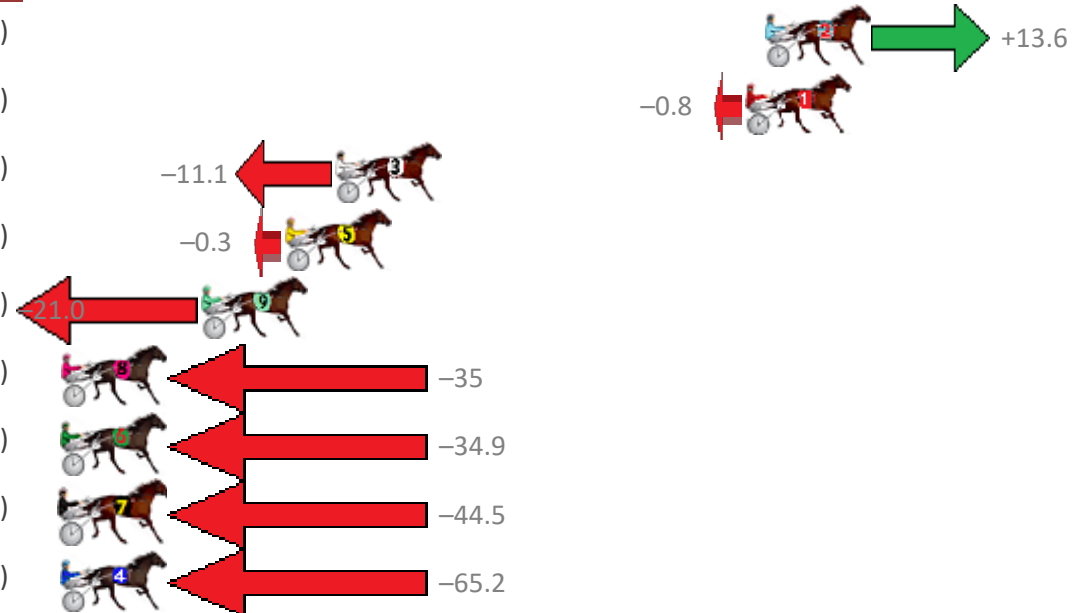

Redcliffe Race 8 Distance 2040m

Wednesday, 6 December 2017

Gross Time: 2:35.50 MileRate: 2:02.60 LeadTime: 31.20s First Qtr: 31.20s Second Qtr: 32.40s Third Qtr: 30.80s Fourth Qtr: 29.90s

No	Horse	Plc	Margin	Time	800Time (W)	400 Time (W)
2	ALWAYS A JEWEL	1	0.0m	2:35.50	59.67s (2)	29.78s (2)
1	MISS POSITIVITY	2	0.8m	2:35.56	60.76s (0)	29.96s (0)
3	LIVING FREE	3	17.1m	2:36.78	61.54s (1)	30.61s (1)
5	JULES AND DENISE	4	19.1m	2:36.93	60.72s (2)	30.85s (2)
9	MIGHTY MONTANA	5	22.4m	2:37.17	62.29s (1)	31.42s (1)
8	THE LOVE BANDIT	6	43.1m	2:38.72	63.32s (0)	32.14s (0)
6	DALACOS EMPRESS	7	48.3m	2:39.11	63.35s (0)	31.94s (1)
7	OUR MAGIC MOLLY	8	48.5m	2:39.13	64.08s (0)	32.96s (0)
4	OUR MATEO	9	77.0m	2:41.26	65.65s (1)	34.49s (1)

Finish Position and metres gained from 800m

Trots Sectionals
Powered by
www.pjdata.com.au
Home of PJ Trots Analyser

The Racing Queensland Board (trading as Racing Queensland) and provider are not responsible for the completeness or accuracy of any of the information contained herein, and makes no representations about its suitability for any purpose.