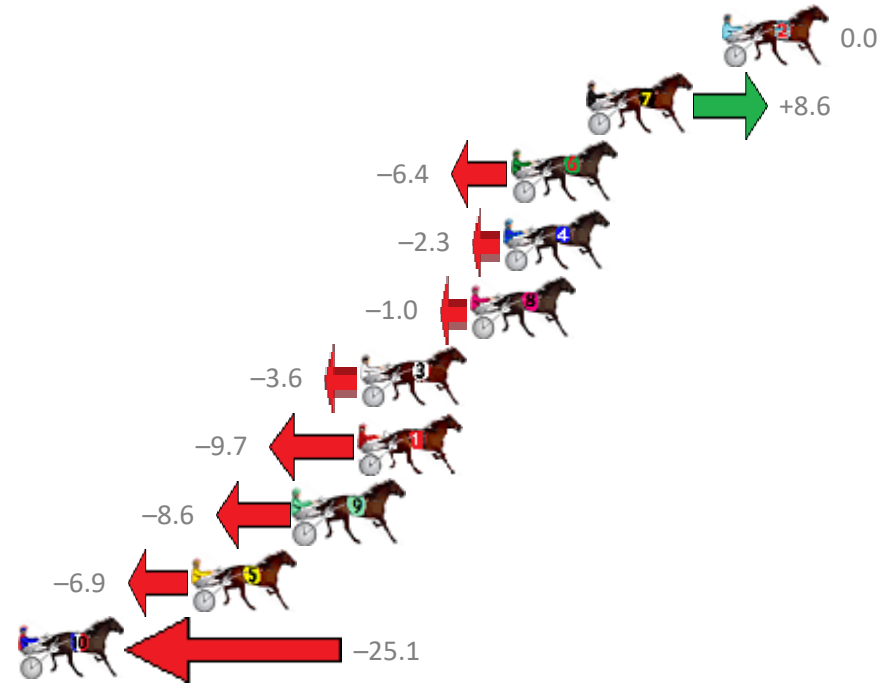

Redcliffe Race 1 Distance 1780m

Wednesday, 6 December 2017

Gross Time: 2:12.50 MileRate: 1:59.80 LeadTime: 11.40s First Qtr: 30.70s Second Qtr: 31.20s Third Qtr: 29.10s Fourth Qtr: 30.10s

No	Horse	Plc	Margin	Time	800Time (W)	400 Time (W)
2	MISTER FANTANGLES	1	0.0m	2:12.50	59.20s (0)	30.10s (0)
7	CORPORAL JUJON	2	5.4m	2:12.91	58.56s (2)	29.78s (2)
6	ETERNAL GLORY	3	8.4m	2:13.13	59.67s (1)	30.55s (1)
4	LISAS LAWYER	4	8.7m	2:13.15	59.37s (1)	30.23s (1)
8	WASTE OF TIME	5	10.0m	2:13.25	59.27s (0)	30.08s (0)
3	READILY	6	14.4m	2:13.58	59.47s (1)	30.33s (1)
1	BETONTHEBAY	7	14.5m	2:13.59	59.92s (0)	30.74s (0)
9	JACKS GAMBIT	8	17.0m	2:13.78	59.84s (2)	31.00s (2)
5	IRISHTOWN BABE	9	21.1m	2:14.09	59.71s (0)	30.54s (0)
10	SIR RORY	10	44.9m	2:15.88	61.06s (2)	32.40s (2)

Finish Position and metres gained from 800m

Trots Sectionals
Powered by
www.pjdata.com.au
Home of PJ Trots Analyser

The Racing Queensland Board (trading as Racing Queensland) and provider are not responsible for the completeness or accuracy of any of the information contained herein, and makes no representations about its suitability for any purpose.