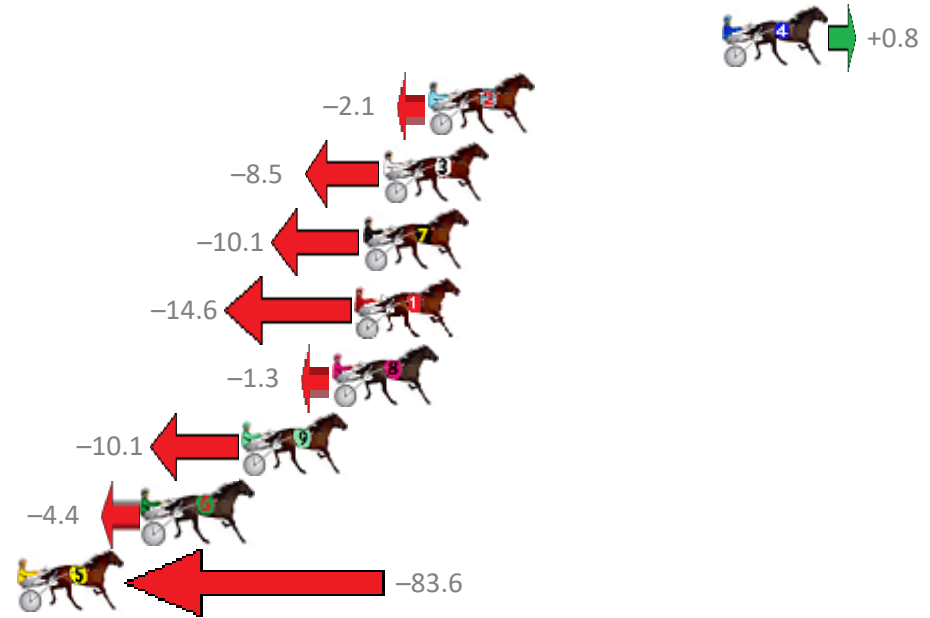

Redcliffe Race 6 Distance 2040m

Wednesday, 6 December 2017

Gross Time: 2:32.10 MileRate: 2:00.00 LeadTime: 31.60s First Qtr: 30.80s Second Qtr: 31.70s Third Qtr: 29.80s Fourth Qtr: 28.20s

No	Horse	Plc	Margin	Time	800Time (W)	400 Time (W)
4	GEORGIA GRACE	1	0.0m	2:32.10	57.94s (1)	28.20s (1)
2	THE AMERICAN DREAM	2	11.7m	2:32.92	58.15s (1)	28.39s (1)
3	RARING TO GO	3	13.5m	2:33.05	58.62s (1)	28.84s (1)
7	OUR PEPPERJACK	4	14.3m	2:33.11	58.73s (0)	28.87s (0)
1	CAPTURE ME	5	14.6m	2:33.13	59.06s (0)	29.20s (0)
8	SPONDOOLEY	6	15.5m	2:33.19	58.09s (1)	28.35s (1)
9	BLACK BELT	7	19.1m	2:33.45	58.73s (0)	28.87s (0)
6	FRENCH GLOBE	8	23.0m	2:33.72	58.32s (1)	28.52s (1)
5	JUSTA DALE	9	111.6m	2:39.97	64.06s (0)	34.40s (0)

Finish Position and metres gained from 800m

Trots Sectionals
Powered by
www.pjdata.com.au
Home of PJ Trots Analyser

The Racing Queensland Board (trading as Racing Queensland) and provider are not responsible for the completeness or accuracy of any of the information contained herein, and makes no representations about its suitability for any purpose.