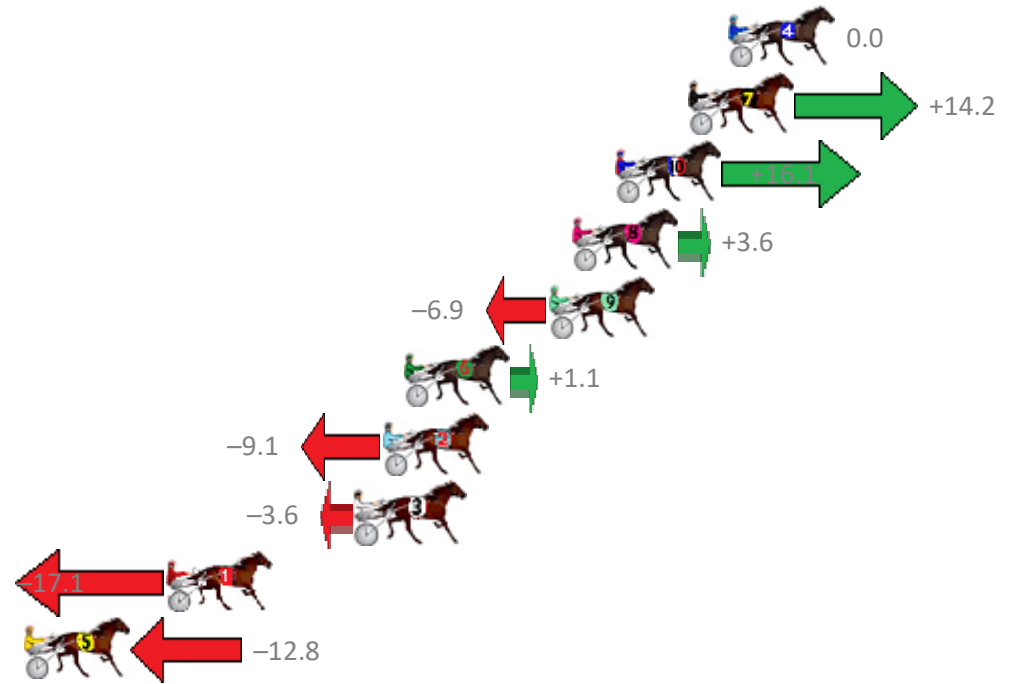

Redcliffe Race 5 Distance 2040m

Wednesday, 6 December 2017

Gross Time: 2:33.60 MileRate: 2:01.10 LeadTime: 30.20s First Qtr: 30.30s Second Qtr: 31.10s Third Qtr: 30.00s Fourth Qtr: 32.00s

No	Horse	Plc	Margin	Time	800Time (W)	400 Time (W)
4	SUMMER MONEY	1	0.0m	2:33.60	62.00s (0)	32.00s (0)
7	ITS ALL GO	2	1.6m	2:33.73	60.90s (1)	30.66s (2)
10	TRAIN WRECK	3	4.5m	2:33.96	60.75s (1)	31.19s (3)
8	SWAFFHAM WATER	4	6.2m	2:34.10	61.72s (0)	31.63s (0)
9	OSCARS GLORY	5	7.1m	2:34.17	62.53s (1)	32.34s (1)
6	MISS CATALINA	6	12.9m	2:34.63	61.91s (0)	31.82s (0)
2	EMARGEE	7	13.7m	2:34.70	62.71s (1)	32.42s (1)
3	CAESAR COURT	8	14.8m	2:34.78	62.28s (1)	32.13s (1)
1	COLADA ROSE	9	22.3m	2:35.38	63.33s (0)	33.26s (0)
5	LYNCHMAN	10	29.0m	2:35.92	62.99s (2)	33.20s (2)

Finish Position and metres gained from 800m

Trots Sectionals
Powered by
www.pjdata.com.au
Home of PJ Trots Analyser

The Racing Queensland Board (trading as Racing Queensland) and provider are not responsible for the completeness or accuracy of any of the information contained herein, and makes no representations about its suitability for any purpose.