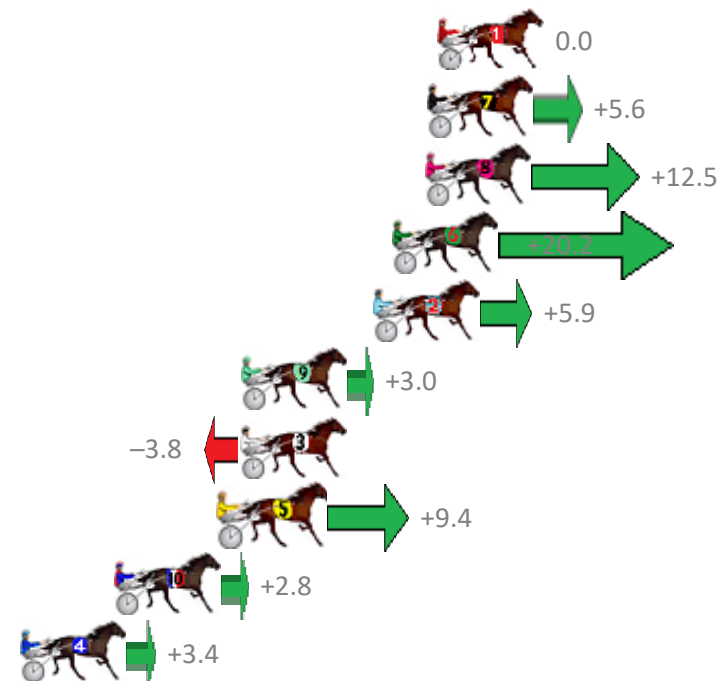

Redcliffe Race 7 Distance 1780m

Wednesday, 6 December 2017

Gross Time: 2:16.20 MileRate: 2:03.10 LeadTime: 11.80s First Qtr: 31.70s Second Qtr: 32.40s Third Qtr: 30.20s Fourth Qtr: 30.10s

No	Horse	Plc	Margin	Time	800Time (W)	400 Time (W)
1	VILLAGE TREASURE	1	0.0m	2:16.20	60.30s (0)	30.10s (0)
7	NOTTELLINYA	2	0.4m	2:16.23	59.88s (0)	29.74s (0)
8	WHAT A FLIGHT	3	0.5m	2:16.24	59.36s (1)	29.75s (2)
6	RHIANNON SHANNON	4	1.8m	2:16.34	58.78s (2)	29.47s (2)
2	CHEVALS DIAMOND	5	2.5m	2:16.39	59.86s (1)	29.61s (1)
9	BUDDY STOKED	6	7.8m	2:16.79	60.07s (0)	29.90s (0)
3	PALE BEAR BOO	7	7.8m	2:16.79	60.59s (1)	30.36s (1)
5	ARMBROS LAD	8	8.6m	2:16.85	59.59s (1)	29.71s (1)
10	HEZ TO BLAME	9	12.8m	2:17.16	60.09s (0)	29.90s (0)
4	RED CASTLE WARRIOR	10	16.6m	2:17.45	60.04s (0)	30.21s (2)

Finish Position and metres gained from 800m

Trots Sectionals
Powered by
www.pjdata.com.au
Home of PJ Trots Analyser

The Racing Queensland Board (trading as Racing Queensland) and provider are not responsible for the completeness or accuracy of any of the information contained herein, and makes no representations about its suitability for any purpose.