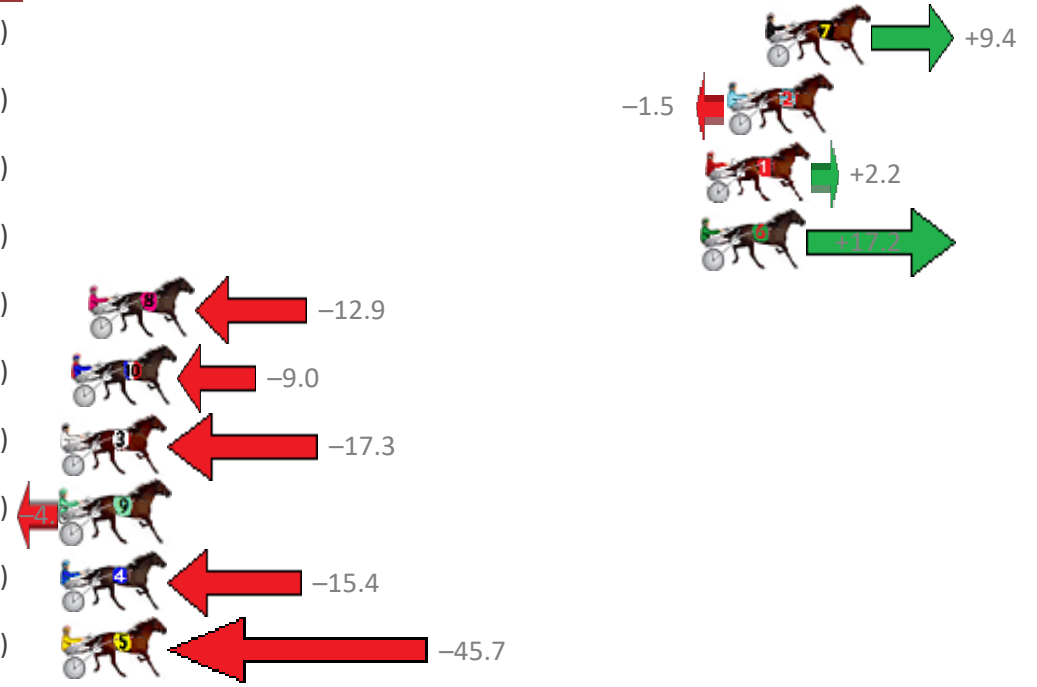

Redcliffe Race 3 Distance 1780m

Wednesday, 6 December 2017

Gross Time: 2:11.20 MileRate: 1:58.70 LeadTime: 11.50s First Qtr: 29.10s Second Qtr: 31.30s Third Qtr: 29.80s Fourth Qtr: 29.50s

No	Horse	Plc	Margin	Time	800Time (W)	400 Time (W)
7	CALCAVADO	1	0.0m	2:11.20	58.60s (0)	28.85s (0)
2	MAKE A POINT	2	1.5m	2:11.31	59.41s (0)	29.61s (0)
1	ONE TO TANGO	3	2.4m	2:11.38	59.14s (0)	29.35s (0)
6	ELLBEEBLISS	4	2.6m	2:11.39	58.03s (1)	29.40s (2)
8	ANY WONDER	5	26.9m	2:13.18	60.26s (0)	30.50s (0)
10	FALCON VISTA	6	27.6m	2:13.24	59.97s (0)	30.27s (1)
3	FLASHING GOOD TIME	7	28.1m	2:13.27	60.58s (1)	30.66s (1)
9	FUI FUI	8	29.2m	2:13.35	59.64s (1)	30.96s (2)
4	LEHMANN	9	30.4m	2:13.44	60.44s (1)	30.67s (2)
5	KAANAPALI	10	52.3m	2:15.06	62.69s (1)	32.78s (1)

Finish Position and metres gained from 800m

Trots Sectionals
Powered by
www.pjdata.com.au
Home of PJ Trots Analyser

The Racing Queensland Board (trading as Racing Queensland) and provider are not responsible for the completeness or accuracy of any of the information contained herein, and makes no representations about its suitability for any purpose.