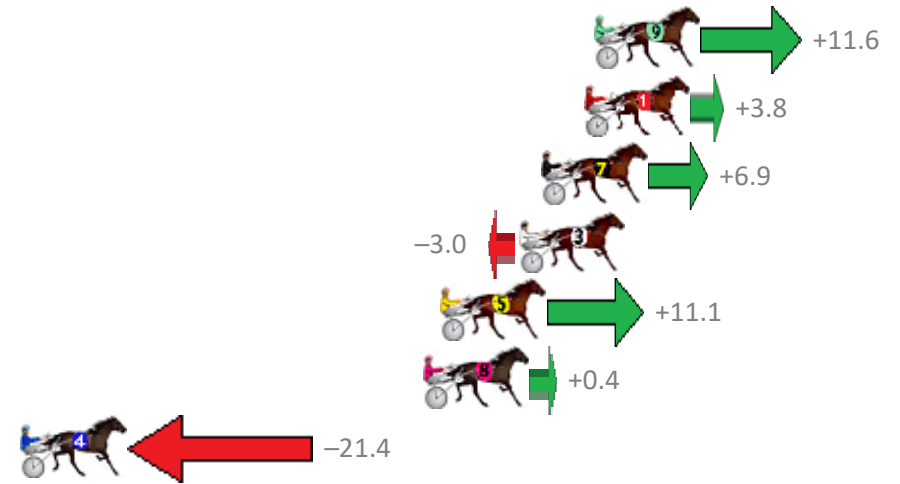

Redcliffe Race 4 Distance 1780m

Wednesday, 13 December 2017

Gross Time: 2:09.10 MileRate: 1:56.70 LeadTime: 11.50s First Qtr: 28.30s Second Qtr: 30.00s Third Qtr: 29.10s Fourth Qtr: 30.20s

No	Horse	Plc	Margin	Time	800Time (W)	400 Time (W)
9	STUUNDER	1	0.0m	2:09.10	58.44s (1)	30.17s (2)
1	TRAIN WRECK	2	0.4m	2:09.13	59.02s (0)	29.88s (0)
7	HOT ROD HEAVEN	3	2.1m	2:09.26	58.79s (0)	29.63s (0)
3	MAKE A POINT	4	3.0m	2:09.33	59.52s (0)	30.43s (0)
5	LUVU GRAZAELLA	5	6.1m	2:09.56	58.48s (1)	30.12s (2)
8	SOMEPARTYSOMEWHE	6	6.8m	2:09.61	59.27s (1)	30.08s (1)
4	THE NEXT STAR	7	22.8m	2:10.82	60.89s (1)	31.63s (1)

Finish Position and metres gained from 800m

Trots Sectionals
Powered by
www.pjdata.com.au
Home of PJ Trots Analyser

The Racing Queensland Board (trading as Racing Queensland) and provider are not responsible for the completeness or accuracy of any of the information contained herein, and makes no representations about its suitability for any purpose.