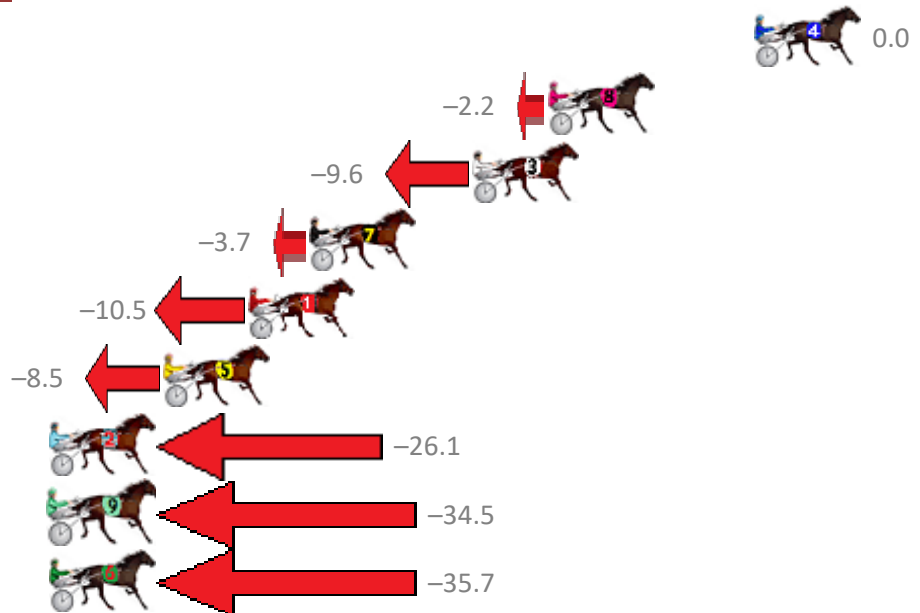

Redcliffe Race 2 Distance 2040m

Wednesday, 13 December 2017

Gross Time: 2:27.00 MileRate: 1:56.00 LeadTime: 30.00s First Qtr: 30.10s Second Qtr: 29.80s Third Qtr: 28.80s Fourth Qtr: 28.30s

No	Horse	Plc	Margin	Time	800Time (W)	400 Time (W)
4	GEORGIA GRACE	1	0.0m	2:27.00	57.10s (0)	28.30s (0)
8	SICILIAN SLUMBER	2	8.2m	2:27.58	57.26s (1)	28.40s (1)
3	OFFICIANADO	3	11.2m	2:27.79	57.79s (1)	28.95s (1)
7	SPONDOOLEY	4	17.7m	2:28.25	57.36s (0)	28.58s (0)
1	GUTS	5	20.1m	2:28.42	57.85s (0)	29.04s (0)
5	DOLLARBILL	6	23.5m	2:28.66	57.71s (1)	29.16s (1)
2	FRENCH GLOBE	7	30.3m	2:29.14	58.96s (0)	30.13s (0)
9	ELLIOTT BROMAC	8	44.9m	2:30.18	59.56s (1)	30.66s (2)
6	JUSTA DALE	9	54.7m	2:30.87	59.65s (2)	31.01s (2)

Finish Position and metres gained from 800m

Trots Sectionals
Powered by
www.pjdata.com.au
Home of PJ Trots Analyser

The Racing Queensland Board (trading as Racing Queensland) and provider are not responsible for the completeness or accuracy of any of the information contained herein, and makes no representations about its suitability for any purpose.