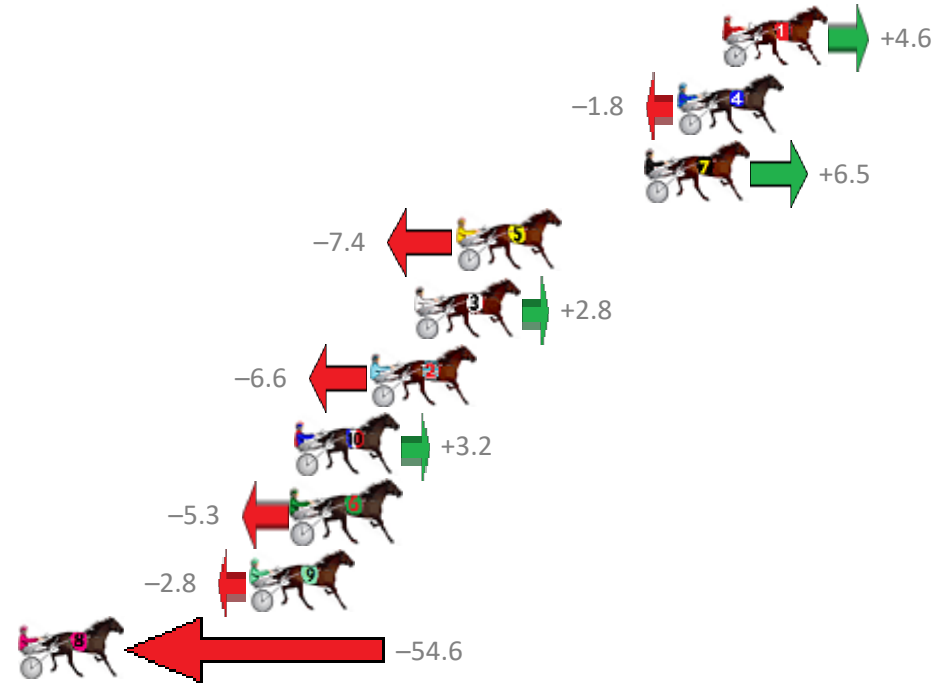

Redcliffe Race 8 Distance 1780m

Wednesday, 13 December 2017

Gross Time: 2:14.40 MileRate: 2:01.50 LeadTime: 11.30s First Qtr: 30.70s Second Qtr: 31.60s Third Qtr: 29.80s Fourth Qtr: 31.00s

No	Horse	Plc	Margin	Time	800Time (W)	400 Time (W)
1	WESTERN FALCON	1	0.0m	2:14.40	60.45s (0)	30.66s (0)
4	MONTANA MCLEOD	2	1.8m	2:14.54	60.94s (0)	31.14s (0)
7	MISS POSITIVITY	3	3.1m	2:14.64	60.31s (0)	30.51s (0)
5	WEDDING NIGHT	4	10.6m	2:15.22	61.36s (1)	31.60s (1)
3	BARBOO	5	12.2m	2:15.35	60.59s (0)	30.71s (0)
2	JUST CALL ME GOOSE	6	14.0m	2:15.49	61.30s (1)	31.59s (2)
10	JULES AND DENISE	7	17.0m	2:15.72	60.56s (1)	30.69s (2)
6	CERTAINLY WAITNSEE	8	17.1m	2:15.73	61.20s (1)	31.32s (1)
9	SAINT MARA	9	18.8m	2:15.86	61.01s (1)	31.19s (2)
8	STUDLEIGH BELLA	10	104.6m	2:22.51	64.95s (0)	34.07s (0)

Finish Position and metres gained from 800m

Trots Sectionals
Powered by
www.pjdata.com.au
Home of PJ Trots Analyser

The Racing Queensland Board (trading as Racing Queensland) and provider are not responsible for the completeness or accuracy of any of the information contained herein, and makes no representations about its suitability for any purpose.