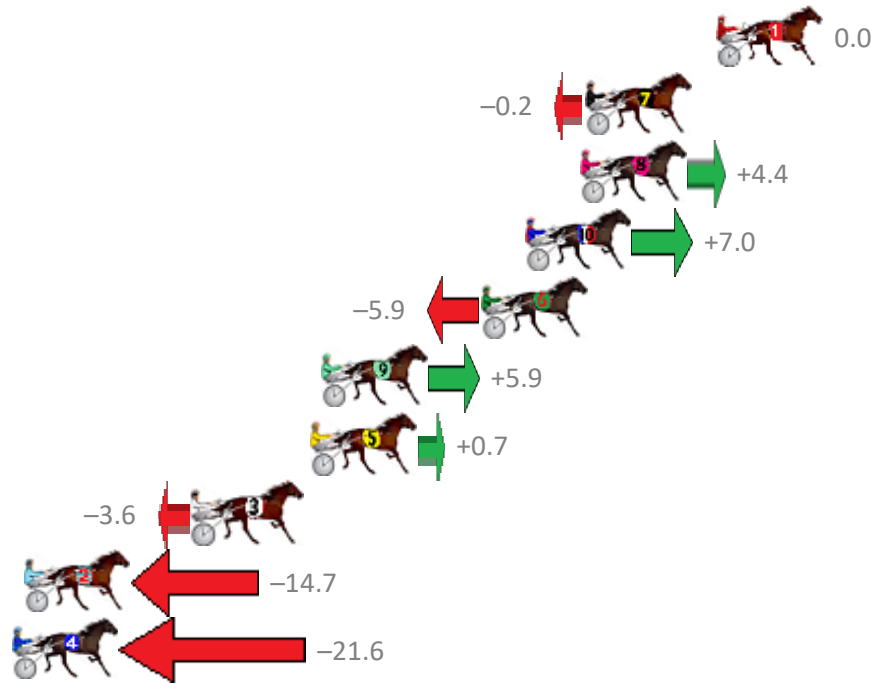

Redcliffe Race 6 Distance 1780m

Wednesday, 13 December 2017

Gross Time: 2:12.90 MileRate: 2:00.20 LeadTime: 11.60s First Qtr: 29.70s Second Qtr: 32.70s Third Qtr: 30.00s Fourth Qtr: 28.90s

No	Horse	Plc	Margin	Time	800Time (W)	400 Time (W)
1	PUNTERS DELIGHT	1	0.0m	2:12.90	58.90s (0)	28.90s (0)
7	LYNCHMAN	2	5.2m	2:13.28	58.91s (0)	28.96s (0)
8	RHIANNON SHANNON	3	5.4m	2:13.29	58.58s (0)	28.67s (0)
10	SWAFFHAM WATER	4	7.6m	2:13.45	58.38s (0)	28.51s (0)
6	BOB GAGE	5	9.3m	2:13.57	59.33s (1)	29.36s (1)
9	REDDY FIRE	6	15.7m	2:14.03	58.47s (1)	29.40s (2)
5	ONE TO TANGO	7	16.1m	2:14.06	58.85s (2)	29.77s (2)
3	SCOTT TOM	8	20.8m	2:14.40	59.17s (1)	29.10s (0)
2	PITTSWORTH MAN	9	27.5m	2:14.89	59.98s (1)	29.92s (2)
4	DIABOLO STAR	10	30.0m	2:15.07	60.49s (1)	30.42s (1)

Finish Position and metres gained from 800m

Trots Sectionals
Powered by
www.pjdata.com.au
Home of PJ Trots Analyser

The Racing Queensland Board (trading as Racing Queensland) and provider are not responsible for the completeness or accuracy of any of the information contained herein, and makes no representations about its suitability for any purpose.