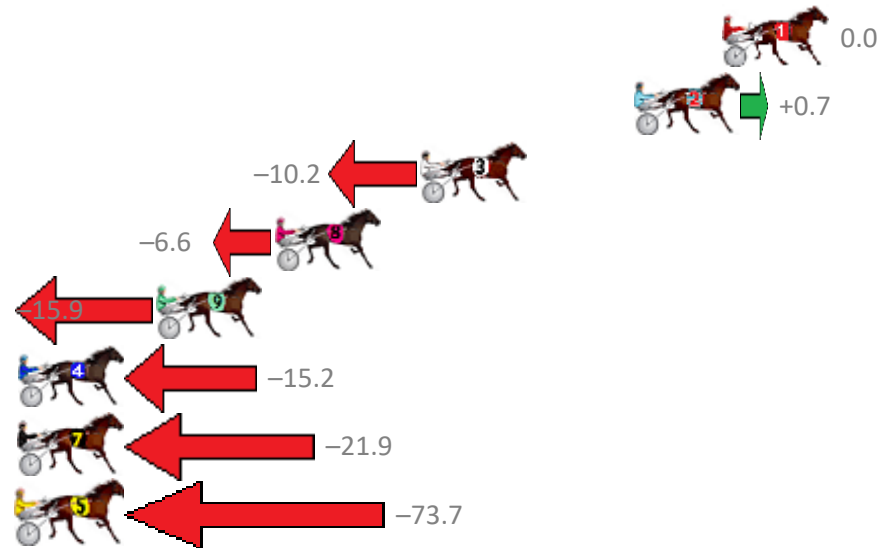

Redcliffe Race 1 Distance 1780m

Wednesday, 13 December 2017

Gross Time: 2:11.60 MileRate: 1:59.00 LeadTime: 11.70s First Qtr: 30.60s Second Qtr: 31.00s Third Qtr: 29.40s Fourth Qtr: 28.90s

No Horse	Plc	Margin	Time	800Time (W)	400 Time (W)
1 DAPPER	1	0.0m	2:11.60	58.30s (0)	28.90s (0)
2 SANTASTIC PRINCESS	2	3.5m	2:11.85	58.25s (0)	28.85s (0)
3 SPLASH OF GOLD	3	12.0m	2:12.47	59.04s (1)	29.48s (1)
8 SNAKES N LADDERS	4	17.8m	2:12.89	58.78s (1)	29.55s (1)
9 TASCOTT LADY	5	22.5m	2:13.23	59.46s (1)	29.72s (2)
4 LIKES TO ROCK	6	31.2m	2:13.85	59.41s (1)	30.06s (3)
7 DIAMANTINA DEVIL	7	31.3m	2:13.86	59.90s (0)	30.34s (0)
5 LEORYAN	8	143.7m	2:21.98	63.67s (0)	32.06s (0)

Finish Position and metres gained from 800m

Trots Sectionals
Powered by
www.pjdata.com.au
Home of PJ Trots Analyser

The Racing Queensland Board (trading as Racing Queensland) and provider are not responsible for the completeness or accuracy of any of the information contained herein, and makes no representations about its suitability for any purpose.