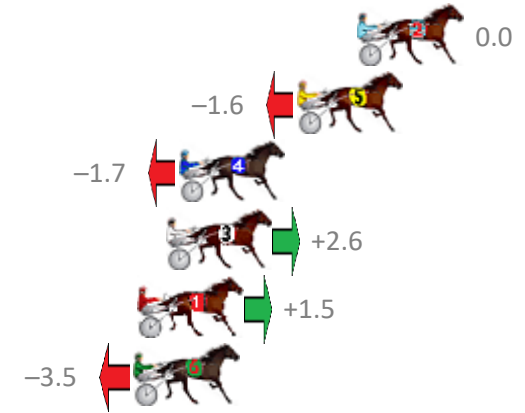

Redcliffe Race 5 Distance 2040m

Wednesday, 13 December 2017

Gross Time: 2:38.70 MileRate: 2:05.20 LeadTime: 32.30s First Qtr: 34.30s Second Qtr: 33.60s Third Qtr: 30.20s Fourth Qtr: 28.30s

No Horse	Plc	Margin	Time	800Time (W)	400 Time (W)
2 ELUSIVE PROMISE	1	0.0m	2:38.70	58.50s (0)	28.29s (0)
5 ALWAYS A JEWEL	2	2.4m	2:38.87	58.62s (1)	28.47s (1)
4 DAPPER BESSIE	3	7.1m	2:39.20	58.62s (0)	28.46s (0)
3 REDDY MAJOR	4	7.6m	2:39.24	58.31s (0)	28.06s (0)
1 SOHO MOODY BLUE	5	8.7m	2:39.32	58.39s (1)	28.24s (1)
6 NEVERHAVEIEVER	6	8.9m	2:39.33	58.76s (1)	28.59s (1)

Finish Position and metres gained from 800m

Trots Sectionals
Powered by
www.pjdata.com.au
Home of PJ Trots Analyser

The Racing Queensland Board (trading as Racing Queensland) and provider are not responsible for the completeness or accuracy of any of the information contained herein, and makes no representations about its suitability for any purpose.