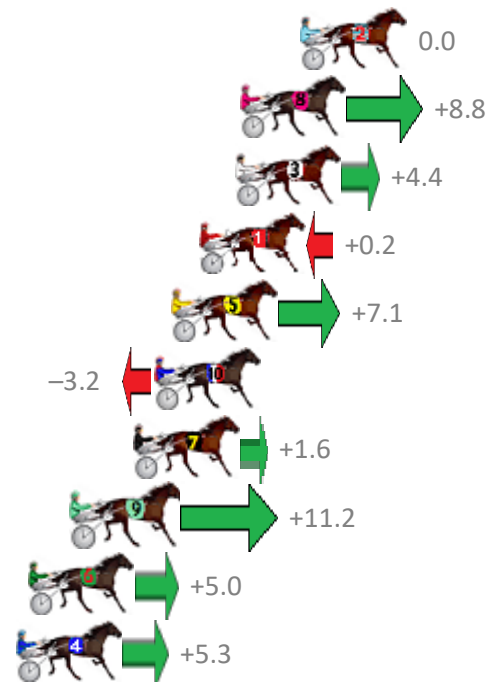

Redcliffe Race 3 Distance 1780m

Wednesday, 13 December 2017

Gross Time: 2:13.00 MileRate: 2:00.20 LeadTime: 11.60s First Qtr: 29.50s Second Qtr: 32.50s Third Qtr: 30.30s Fourth Qtr: 29.10s

No Horse	Plc	Margin	Time	800Time (W)	400 Time (W)
2 NO CONFESSION	1	0.0m	2:13.00	59.40s (0)	29.10s (0)
8 CALCAVADO	2	2.4m	2:13.17	58.75s (1)	28.47s (2)
3 SHEZABONNYGEM	3	2.6m	2:13.19	59.07s (1)	28.84s (2)
1 FALCON VISTA	4	4.0m	2:13.29	59.39s (0)	29.04s (0)
5 THE AMERICAN DREAM	5	5.1m	2:13.37	58.87s (0)	28.60s (1)
10 UNCLE JOHN	6	5.8m	2:13.42	59.64s (1)	29.32s (1)
7 TARIN KOWT	7	6.6m	2:13.48	59.28s (0)	28.88s (0)
9 RARING TO GO	8	9.0m	2:13.65	58.57s (1)	28.81s (3)
6 ROYAL TAZ	9	10.8m	2:13.79	59.03s (1)	28.71s (1)
4 ELLBEEBLISS	10	11.3m	2:13.82	59.01s (0)	28.61s (0)

Finish Position and metres gained from 800m

Trots Sectionals
Powered by
www.pjdata.com.au
Home of PJ Trots Analyser

The Racing Queensland Board (trading as Racing Queensland) and provider are not responsible for the completeness or accuracy of any of the information contained herein, and makes no representations about its suitability for any purpose.