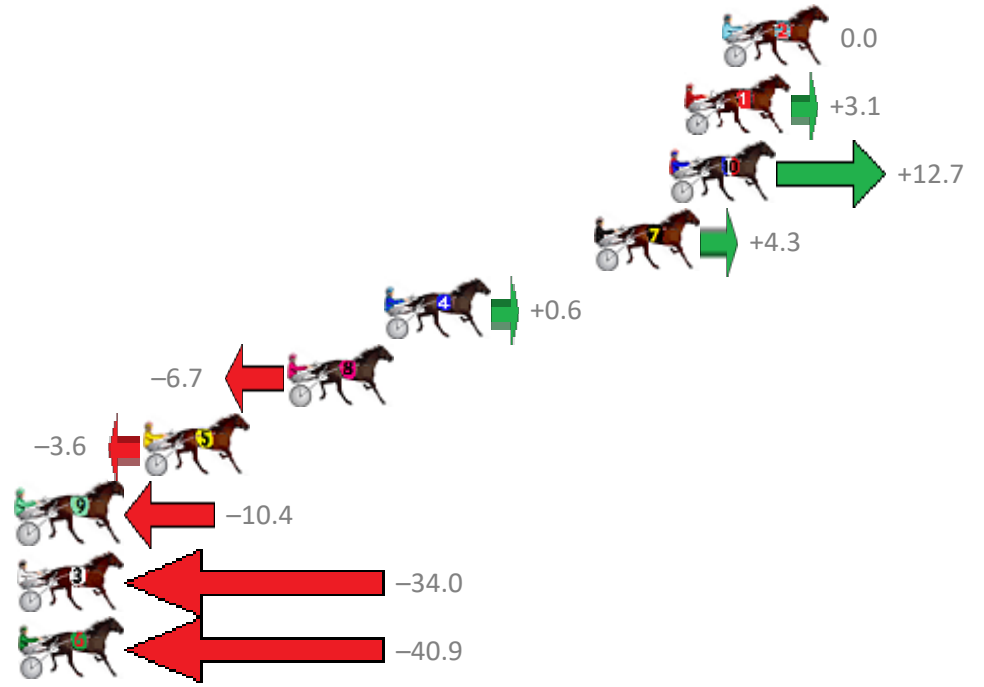

Redcliffe Race 7 Distance 2040m

Wednesday, 13 December 2017

Gross Time: 2:31.70 MileRate: 1:59.70 LeadTime: 30.80s First Qtr: 29.60s Second Qtr: 31.20s Third Qtr: 29.50s Fourth Qtr: 30.60s

No	Horse	Plc	Margin	Time	800Time (W)	400 Time (W)
2	ITS ALL GO	1	0.0m	2:31.70	60.10s (0)	30.60s (0)
1	WECANONLYHOPE	2	1.5m	2:31.81	59.87s (0)	30.36s (0)
10	LONG DIRT ROAD	3	2.1m	2:31.86	59.15s (1)	30.67s (2)
7	CHEYENNE WARRIOR	4	5.1m	2:32.09	59.78s (0)	30.26s (0)
4	ARMBROS LAD	5	13.4m	2:32.73	60.05s (0)	30.49s (0)
8	MISS ROB ROY	6	17.3m	2:33.02	60.60s (1)	30.94s (2)
5	IM ROLLING STONED	7	23.0m	2:33.46	60.37s (1)	31.01s (2)
9	GOTTA GO RALPHIE	8	29.8m	2:33.98	60.88s (0)	31.46s (1)
3	IM ISABELLA	9	39.8m	2:34.74	62.65s (1)	32.79s (1)
6	OSCARS GLORY	10	42.1m	2:34.92	63.17s (1)	33.50s (1)

Finish Position and metres gained from 800m

Trots Sectionals
Powered by
www.pjdata.com.au
Home of PJ Trots Analyser

The Racing Queensland Board (trading as Racing Queensland) and provider are not responsible for the completeness or accuracy of any of the information contained herein, and makes no representations about its suitability for any purpose.