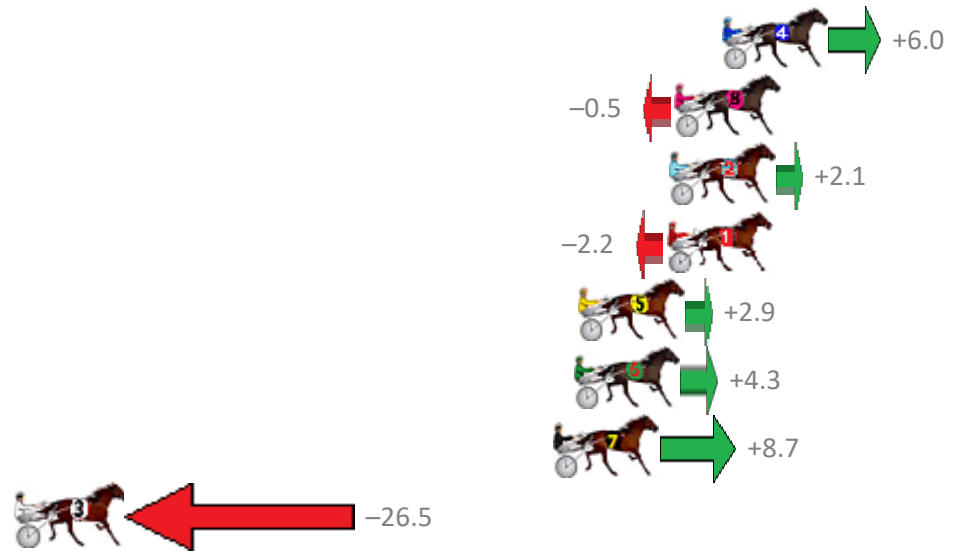

Albion Park Race 2 Distance 2138m

Tuesday, 19 September 2017

Gross Time: 2:35.10 MileRate: 1:56.70 LeadTime: 38.60s First Qtr: 29.40s Second Qtr: 31.40s Third Qtr: 28.30s Fourth Qtr: 27.40s

No	Horse	Plc	Margin	Time	800Time (W)	400 Time (W)
4	MACHIN OUT	1	0.0m	2:35.10	55.28s (1)	26.99s (1)
8	FEEL THE COURAGE	2	1.9m	2:35.23	55.73s (1)	27.43s (1)
2	SUMMERTIME LIZZIE	3	2.1m	2:35.24	55.55s (0)	27.23s (0)
1	OUTLAW FELLA	4	2.2m	2:35.25	55.85s (0)	27.55s (0)
5	IM JOHNNY JET	5	5.7m	2:35.49	55.50s (0)	27.17s (0)
6	CORPORAL LUNA	6	5.9m	2:35.50	55.40s (1)	27.09s (1)
7	THE SHADY ONE	7	6.7m	2:35.56	55.09s (1)	26.83s (1)
3	TREVS NO ANGEL	8	46.9m	2:38.31	57.55s (1)	29.75s (2)

Finish Position and metres gained from 800m

Trots Sectionals
Powered by
www.pjdata.com.au
Home of PJ Trots Analyser

The Racing Queensland Board (trading as Racing Queensland) and provider are not responsible for the completeness or accuracy of any of the information contained herein, and makes no representations about its suitability for any purpose.