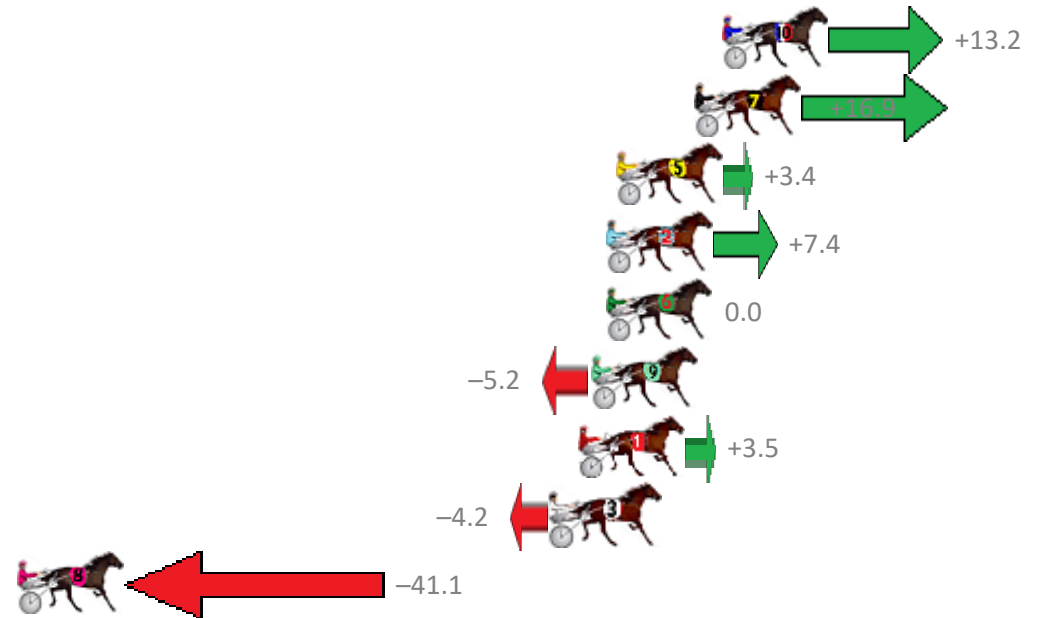

Albion Park Race 5 Distance 2138m

Tuesday, 19 September 2017

Gross Time: 2:36.20 MileRate: 1:57.60 LeadTime: 37.50s First Qtr: 30.80s Second Qtr: 29.60s Third Qtr: 28.90s Fourth Qtr: 29.40s

No	Horse	Plc	Margin	Time	800Time (W)	400 Time (W)
10	GLENFERRIE BOSS	1	0.0m	2:36.20	57.34s (2)	28.93s (2)
7	RIVERLEIGH ROCKET	2	1.1m	2:36.28	57.07s (2)	28.70s (2)
5	FRANCO SALISBURY	3	4.2m	2:36.51	58.05s (1)	29.56s (2)
2	AUSSIE VISTA	4	4.6m	2:36.54	57.76s (1)	29.36s (1)
6	VANDE VELDE	5	4.6m	2:36.54	58.30s (0)	29.39s (0)
9	KARLOO MAC	6	5.2m	2:36.58	58.68s (0)	29.78s (0)
1	NOLONGA YOUR CHOIC	7	5.7m	2:36.62	58.04s (0)	29.11s (1)
3	ONLY IN ROME	8	6.8m	2:36.70	58.61s (1)	29.84s (1)
8	MAKINAMOVE	9	55.1m	2:40.25	61.30s (0)	32.14s (0)

Finish Position and metres gained from 800m

Trots Sectionals
Powered by
www.pjdata.com.au
Home of PJ Trots Analyser

The Racing Queensland Board (trading as Racing Queensland) and provider are not responsible for the completeness or accuracy of any of the information contained herein, and makes no representations about its suitability for any purpose.