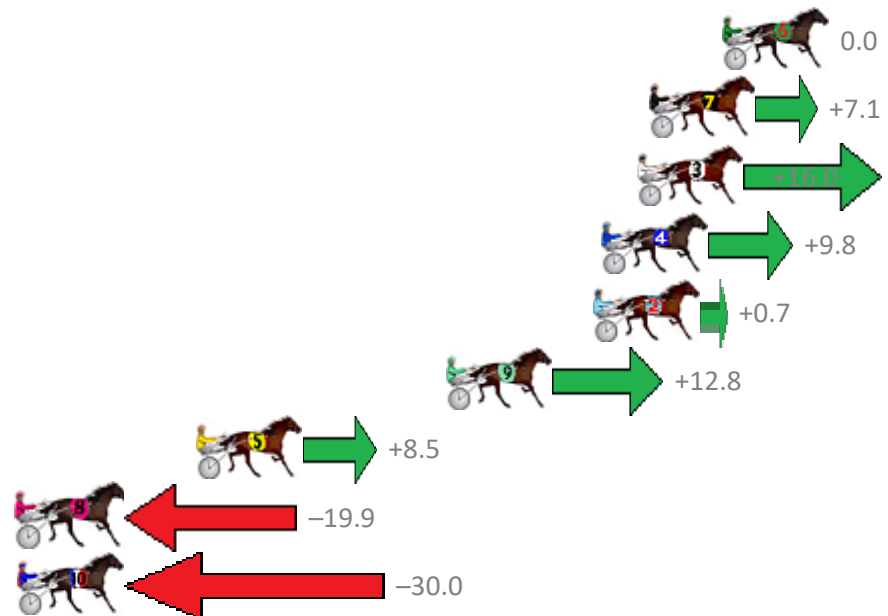

Albion Park Race 3 Distance 1660m

Tuesday, 19 September 2017

Gross Time: 1:58.40 MileRate: 1:54.80 LeadTime: 3.40s First Qtr: 27.50s Second Qtr: 30.40s Third Qtr: 27.80s Fourth Qtr: 29.30s

No	Horse	Plc	Margin	Time	800Time (W)	400 Time (W)
6	DJANGO MACH	1	0.0m	1:58.40	57.10s (0)	29.30s (0)
7	BRONZE ECSTASY	2	2.9m	1:58.61	56.59s (1)	28.90s (1)
3	EVELYN JAY	3	3.4m	1:58.65	55.96s (1)	28.23s (1)
4	SACHE GIRL	4	4.8m	1:58.75	56.40s (1)	28.68s (1)
2	NEVAEH	5	5.1m	1:58.77	57.05s (0)	29.09s (0)
9	LIVE IN STYLE	6	11.0m	1:59.21	56.19s (1)	28.25s (1)
5	CHEVALS DIAMOND	7	20.9m	1:59.93	56.49s (1)	28.55s (1)
8	ROCKNROLL ANNIE	8	31.3m	2:00.69	58.52s (0)	30.33s (0)
10	RUSTY FELLA	9	51.2m	2:02.15	59.24s (0)	30.68s (0)

Finish Position and metres gained from 800m

Trots Sectionals
Powered by
www.pjdata.com.au
Home of PJ Trots Analyser

The Racing Queensland Board (trading as Racing Queensland) and provider are not responsible for the completeness or accuracy of any of the information contained herein, and makes no representations about its suitability for any purpose.