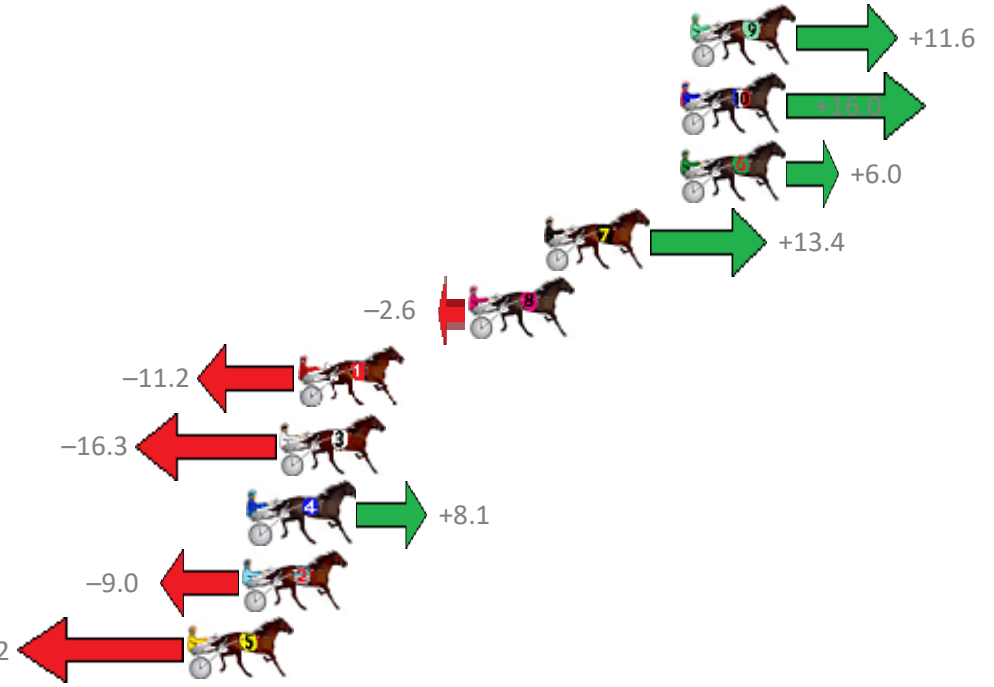

Albion Park Race 7 Distance 2138m

Tuesday, 19 September 2017

Gross Time: 2:35.70 MileRate: 1:57.20 LeadTime: 37.00s First Qtr: 29.90s Second Qtr: 30.10s Third Qtr: 29.40s Fourth Qtr: 29.30s

No	Horse	Plc	Margin	Time	800Time (W)	400 Time (W)
9	JACK HAMMER	1	0.0m	2:35.70	57.85s (2)	28.88s (3)
10	ONE MANS PASS	2	0.4m	2:35.73	57.53s (2)	28.57s (3)
6	OASIS DREAM	3	0.4m	2:35.73	58.26s (2)	29.33s (2)
7	ALTA SURREAL	4	5.8m	2:36.12	57.72s (1)	29.01s (2)
8	HARD TO HEAR	5	8.8m	2:36.34	58.89s (1)	29.53s (2)
1	DOMESTIC ART	6	15.6m	2:36.84	59.52s (0)	29.89s (1)
3	MY AJAYE	7	16.3m	2:36.89	59.90s (0)	30.23s (0)
4	BACK PAGE NEWS	8	17.5m	2:36.98	58.11s (1)	29.44s (3)
2	CAPTAIN CHARGE OVER	9	17.8m	2:37.00	59.36s (0)	29.89s (0)
5	ILIKEMILLIE	10	20.0m	2:37.16	60.11s (1)	30.53s (1)

Finish Position and metres gained from 800m

Trots Sectionals
Powered by
www.pjdata.com.au
Home of PJ Trots Analyser

The Racing Queensland Board (trading as Racing Queensland) and provider are not responsible for the completeness or accuracy of any of the information contained herein, and makes no representations about its suitability for any purpose.