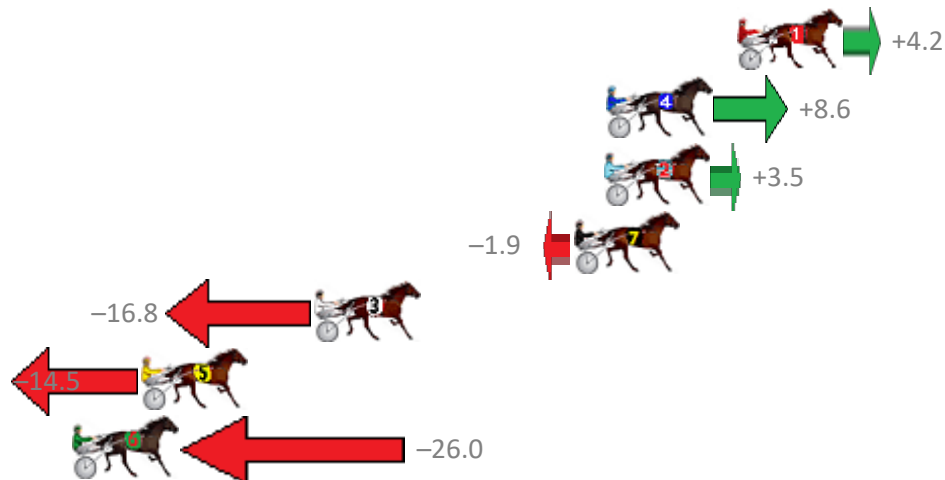

Finish Position and metres gained from 800m

Trots Sectionals
 Powered by
www.pjdata.com.au
 Home of PJ Trots Analyser

Albion Park Race 2 Distance 2138m

Tuesday, 19 September 2017

Gross Time: 2:35.10 MileRate: 1:56.70 LeadTime: 38.60s First Qtr: 29.40s Second Qtr: 31.40s Third Qtr: 28.30s Fourth Qtr: 27.40s