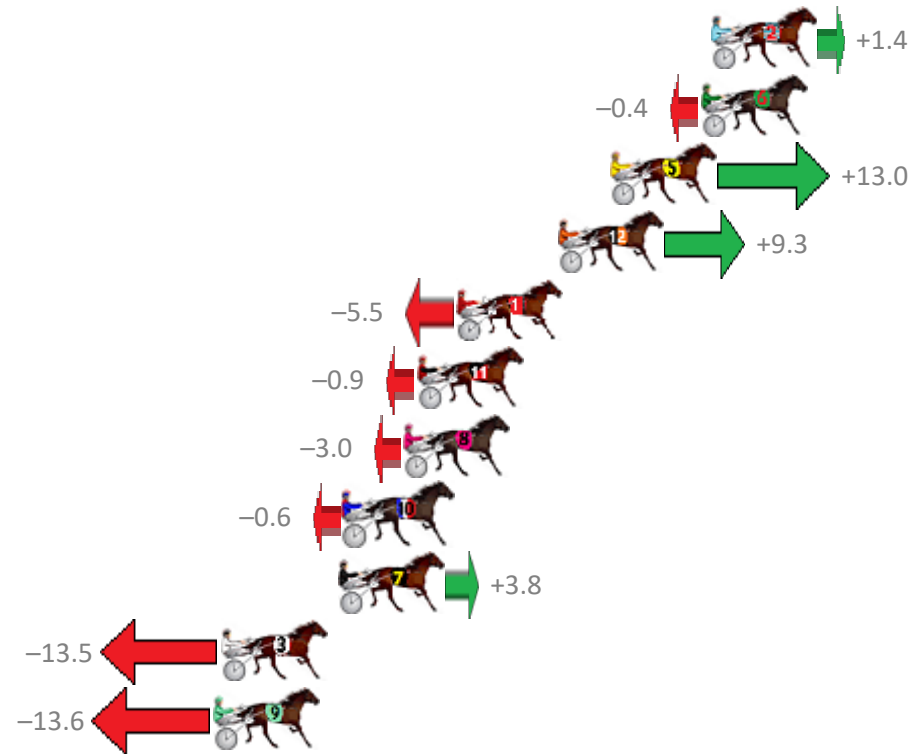

Albion Park Race 6 Distance 1660m

Tuesday, 19 September 2017

Gross Time: 2:00.00 MileRate: 1:56.40 LeadTime: 3.50s First Qtr: 28.50s Second Qtr: 31.50s Third Qtr: 28.70s Fourth Qtr: 27.80s

No Horse	Plc	Margin	Time	800Time (W)	400 Time (W)
2 GASMONKEY	1	0.0m	2:00.00	56.40s (1)	27.73s (1)
6 MAJOR MOMENT	2	0.4m	2:00.03	56.53s (0)	27.83s (0)
5 WITHALOTOFLUCK	3	4.0m	2:00.28	55.58s (2)	27.52s (2)
12 BULL MARKET	4	6.1m	2:00.42	55.84s (1)	27.38s (2)
1 STRAWBERRY COURAG	5	10.1m	2:00.70	56.89s (0)	28.07s (0)
11 MISTER ELEGANT	6	11.7m	2:00.81	56.56s (1)	27.85s (1)
8 SUBTLE ADVICE	7	12.2m	2:00.85	56.71s (0)	27.79s (0)
10 GOODTIME STRIDE	8	14.6m	2:01.01	56.54s (0)	27.59s (0)
7 FOURS ENUF TAS	9	14.8m	2:01.03	56.23s (0)	27.59s (1)
3 CLOCKON DOC LOMBO	10	19.5m	2:01.36	57.45s (2)	28.92s (2)
9 CHEAP TINT	11	19.8m	2:01.38	57.46s (1)	28.73s (1)

Finish Position and metres gained from 800m

Trots Sectionals
Powered by
www.pjdata.com.au
Home of PJ Trots Analyser

The Racing Queensland Board (trading as Racing Queensland) and provider are not responsible for the completeness or accuracy of any of the information contained herein, and makes no representations about its suitability for any purpose.