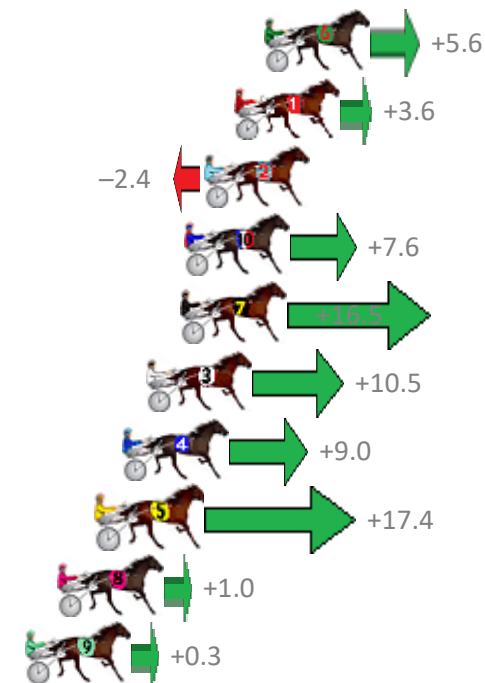

Albion Park Race 4 Distance 1660m

Tuesday, 19 September 2017

Gross Time: 2:00.20 MileRate: 1:56.60 LeadTime: 3.40s First Qtr: 28.80s Second Qtr: 30.90s Third Qtr: 29.10s Fourth Qtr: 28.00s

No	Horse	Plc	Margin	Time	800Time (W)	400 Time (W)
6	SUBTLE DELIGHT	1	0.0m	2:00.20	56.70s (1)	27.93s (1)
1	MY ULTIMATE HELL	2	1.2m	2:00.28	56.84s (0)	27.72s (0)
2	JUSTATIC	3	2.4m	2:00.37	57.27s (0)	28.17s (0)
10	THE CARINGBAH KID	4	3.2m	2:00.42	56.56s (2)	28.10s (2)
7	NEWMERELLA SHARKIE	5	3.3m	2:00.43	55.92s (2)	27.45s (2)
3	MUCHO MACHO MAN	6	4.7m	2:00.53	56.35s (2)	27.87s (2)
4	HEAVENS HINT	7	5.6m	2:00.59	56.46s (1)	27.65s (1)
5	MY MOJO	8	6.6m	2:00.66	55.86s (2)	27.36s (2)
8	THE NEXT STAR	9	8.2m	2:00.77	57.03s (0)	27.90s (0)
9	OLIVER WINKLE	10	9.5m	2:00.86	57.08s (1)	28.25s (1)

Finish Position and metres gained from 800m

Trots Sectionals
Powered by
www.pjdata.com.au
Home of PJ Trots Analyser