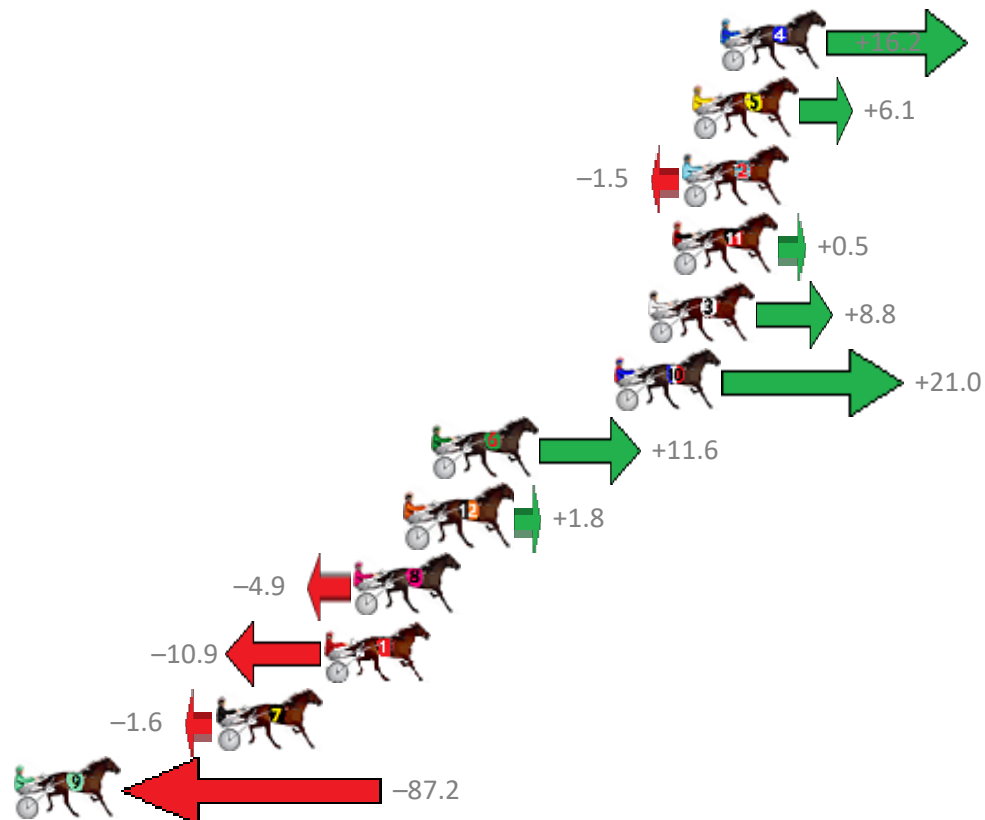

Albion Park Race 7 Distance 2138m

Saturday, 7 July 2018

Gross Time: 2:36.20 MileRate: 1:57.60 LeadTime: 37.40s First Qtr: 30.50s Second Qtr: 31.20s Third Qtr: 28.80s Fourth Qtr: 28.30s

NoHorse	Plc	Margin	Time	800Time (W)	400 Time (W)
4 RED CHARMER	1	0.0m	2:36.20	55.94s (1)	27.10s (1)
5 AQUA MISS	2	1.1m	2:36.28	56.66s (1)	27.84s (1)
2 SOCIABLE	3	1.5m	2:36.31	57.21s (0)	28.41s (0)
11 FAME ASSURED	4	1.9m	2:36.33	57.06s (1)	28.22s (1)
3 MY HARMONY BLUE	5	2.8m	2:36.40	56.47s (1)	27.62s (1)
10 DARKERSHADEOPALE	6	4.2m	2:36.50	55.60s (1)	26.70s (2)
6 MISS HOOLLIGAN	7	11.4m	2:37.01	56.27s (0)	27.25s (0)
12 REDBANK ADDI	8	12.4m	2:37.08	56.97s (0)	28.03s (0)
8 JUSTALITTLE TORQUE	9	14.5m	2:37.23	57.45s (0)	28.49s (0)
1 MACH TORQUE	10	15.7m	2:37.31	57.88s (0)	28.94s (0)
7 MACHITELLI	11	20.0m	2:37.61	57.21s (0)	28.20s (0)
9 TRES VITE	12	107.8m	2:43.83	63.32s (1)	34.34s (1)

Finish Position and metres gained from 800m

Trots Sectionals
Powered by
www.pjdata.com.au
Home of PJ Trots Analyser

The Racing Queensland Board (trading as Racing Queensland) and provider are not responsible for the completeness or accuracy of any of the information contained herein, and makes no representations about its suitability for any purpose.