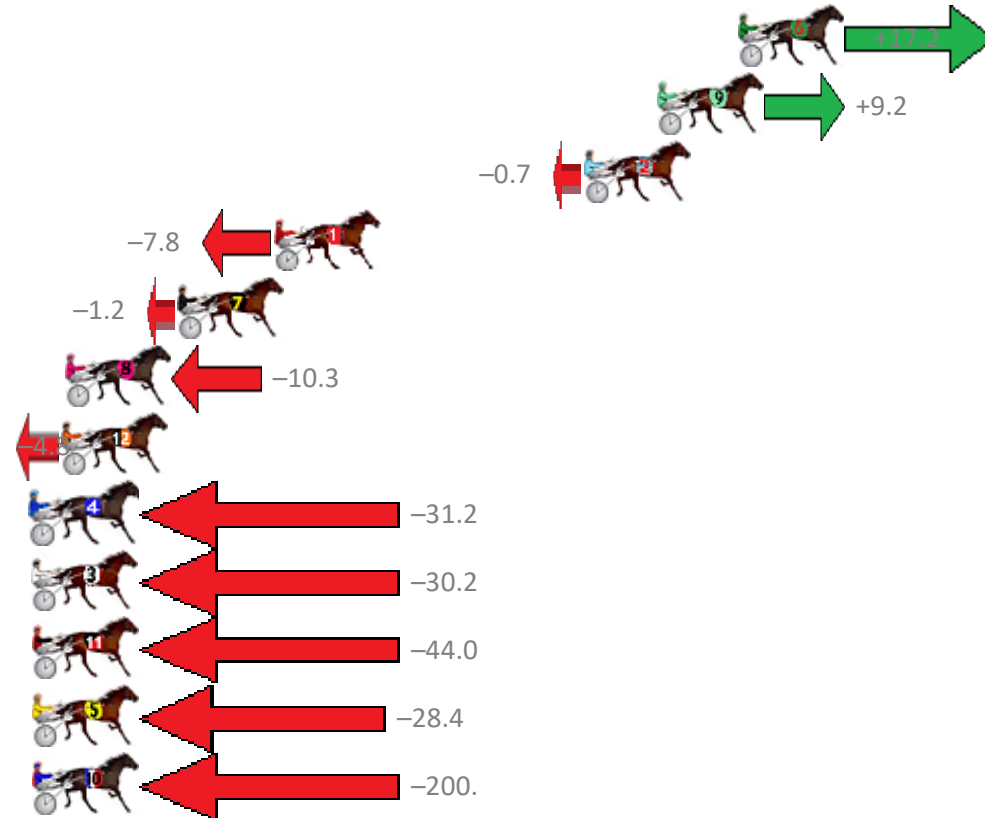

Albion Park Race 8 Distance 2138m

Saturday, 7 July 2018

Gross Time: 2:37.50 MileRate: 1:58.60 LeadTime: 37.30s First Qtr: 30.90s Second Qtr: 29.70s Third Qtr: 30.30s Fourth Qtr: 29.30s

NoHorse	Plc	Margin	Time	800Time (W)	400 Time (W)
6 TOUGH MONARCH	1	0.0m	2:37.50	58.32s (2)	28.49s (2)
9 OUR OVERANOVA	2	3.2m	2:37.73	58.91s (2)	29.04s (2)
2 NEEDLE	3	6.1m	2:37.95	59.65s (0)	29.42s (0)
1 JUSTABITNOISY	4	18.4m	2:38.85	60.18s (0)	29.99s (0)
7 GEE UP NEDDY	5	22.2m	2:39.13	59.69s (0)	29.93s (0)
8 IONA GRINNER	6	26.7m	2:39.46	60.37s (1)	30.23s (1)
12 HUDSON BAY	7	26.8m	2:39.46	59.96s (2)	30.09s (2)
4 RELEVEN DREAM	8	31.2m	2:39.79	61.92s (0)	31.59s (0)
3 SENITAS SUCCESS	9	38.4m	2:40.31	61.85s (1)	31.45s (1)
11 MISTER GUNSEN	10	47.0m	2:40.94	62.88s (1)	32.45s (1)
5 GIACOMO	11	62.6m	2:42.09	61.72s (0)	31.67s (0)
10 OUR DREAMLOVER	12	216.5m	2:53.36	74.57s (0)	42.45s (0)

Finish Position and metres gained from 800m

Trots Sectionals
Powered by
www.pjdata.com.au
Home of PJ Trots Analyser

The Racing Queensland Board (trading as Racing Queensland) and provider are not responsible for the completeness or accuracy of any of the information contained herein, and makes no representations about its suitability for any purpose.