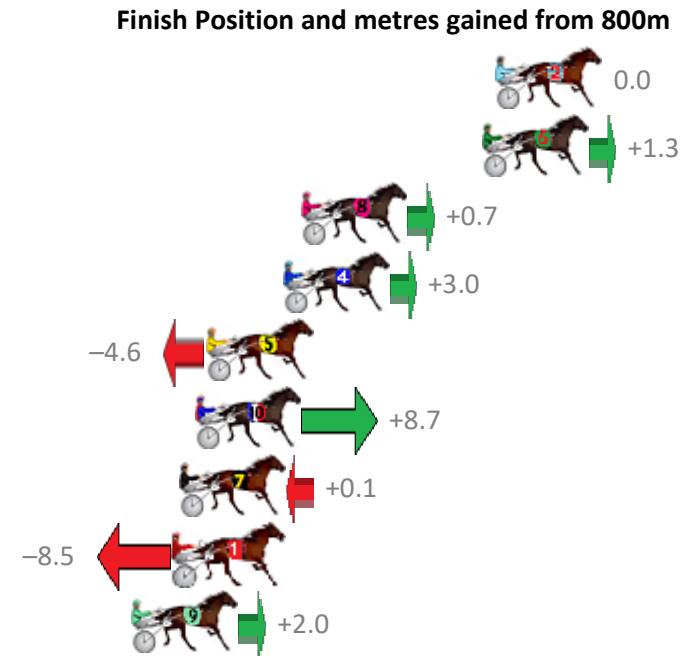

Albion Park Race 9 Distance 1660m

Saturday, 7 July 2018

Gross Time: 1:59.10 MileRate: 1:55.40 LeadTime: 3.60s First Qtr: 29.00s Second Qtr: 30.00s Third Qtr: 28.60s Fourth Qtr: 27.90s

NoHorse	Plc	Margin	Time	800Time (W)	400 Time (W)
2 EFFRONTE	1	0.0m	1:59.10	56.50s (0)	27.90s (0)
6 OUTLAW FELLA	2	0.5m	1:59.13	56.41s (1)	27.74s (1)
8 IAMBOOGIE	3	7.7m	1:59.64	56.45s (0)	27.67s (0)
4 SPIKE BROMAC	4	8.4m	1:59.69	56.29s (1)	27.59s (1)
5 CHERISH THE MOMENT	5	11.4m	1:59.90	56.82s (1)	28.14s (1)
10 LANCELOT BROMAC	6	11.9m	1:59.93	55.89s (1)	27.13s (1)
7 THE PACMAN	7	12.5m	1:59.97	56.49s (0)	27.70s (0)
1 THE HARLEM HAMMER	8	12.7m	1:59.99	57.10s (0)	28.40s (0)
9 JESTER OH JESTER	9	14.4m	2:00.10	56.36s (1)	27.63s (1)