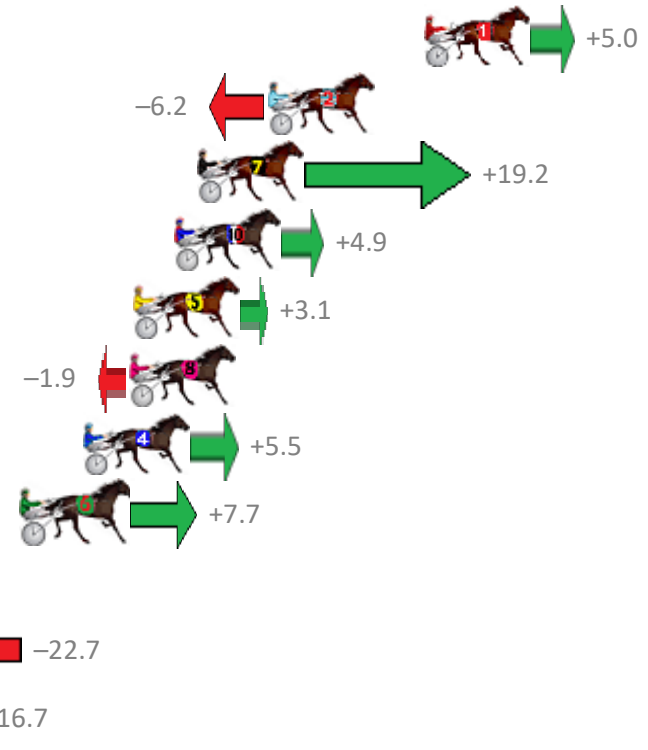

Albion Park Race 4 Distance 1660m

Saturday, 7 July 2018

Gross Time: 1:57.60 MileRate: 1:54.10 LeadTime: 3.50s First Qtr: 28.40s Second Qtr: 28.80s Third Qtr: 28.10s Fourth Qtr: 28.80s

NoHorse	Plc	Margin	Time	800Time (W)	400 Time (W)
1 COLD IDEAL	1	0.0m	1:57.60	56.54s (0)	28.45s (0)
2 BULL MARKET	2	6.2m	1:58.05	57.34s (0)	29.25s (0)
7 CLINTAL DO	3	9.0m	1:58.25	55.53s (1)	27.75s (2)
10 GET IN THE GROOVE	4	9.9m	1:58.31	56.55s (0)	28.38s (0)
5 REDS JET STAR	5	11.5m	1:58.43	56.68s (1)	28.27s (2)
8 IMA GRUMPY POSSUM	6	11.7m	1:58.44	57.04s (0)	28.94s (0)
4 FIFTH EDITION	7	13.5m	1:58.57	56.51s (1)	28.14s (1)
6 LIKEALLOFUS	8	15.9m	1:58.74	56.35s (1)	27.94s (1)
3 LEXUS ON THE BEACH	9	23.1m	1:59.26	58.14s (1)	29.69s (1)
9 KOTARE YORK	10	32.7m	1:59.95	58.51s (1)	30.16s (2)
11 LOMBO RANMILES	11	36.1m	2:00.20	58.09s (0)	29.70s (0)

Finish Position and metres gained from 800m

Trots Sectionals
Powered by
www.pjdata.com.au
Home of PJ Trots Analyser

The Racing Queensland Board (trading as Racing Queensland) and provider are not responsible for the completeness or accuracy of any of the information contained herein, and makes no representations about its suitability for any purpose.