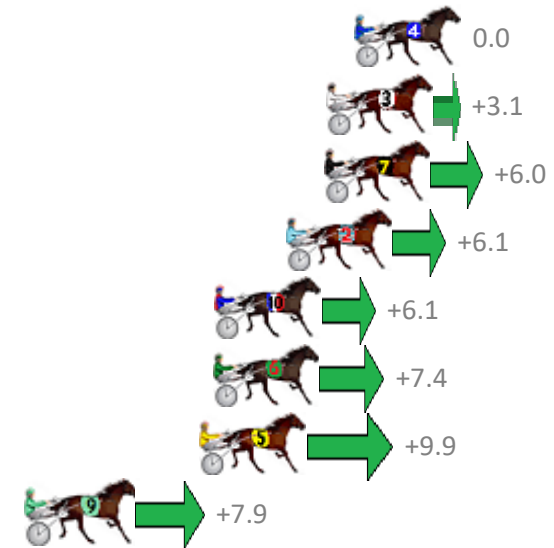

Albion Park Race 10 Distance 1660m

Saturday, 7 July 2018

Gross Time: 2:01.80 MileRate: 1:58.10 LeadTime: 3.50s First Qtr: 27.50s Second Qtr: 32.40s Third Qtr: 30.90s Fourth Qtr: 27.50s

NoHorse	Plc	Margin	Time	800Time (W)	400 Time (W)
4 IMA MYSTERY GIRL	1	0.0m	2:01.80	58.40s (0)	27.50s (0)
3 LUVUMUM	2	1.1m	2:01.88	58.17s (0)	27.22s (0)
7 ANNIKA MAGIC	3	1.2m	2:01.88	57.96s (1)	27.46s (1)
2 MANDY KRIDEN	4	2.7m	2:01.99	57.95s (0)	26.96s (0)
10 JOYS A BABE	5	5.5m	2:02.18	57.95s (1)	27.38s (1)
6 COME CULLECT	6	5.6m	2:02.19	57.86s (0)	26.85s (0)
5 OUR MILLWOOD MAIZI	7	6.1m	2:02.22	57.68s (1)	27.14s (1)
9 FEEL THE FAITH	8	12.9m	2:02.69	57.82s (1)	27.23s (1)

Finish Position and metres gained from 800m

Trots Sectionals
Powered by
www.pjdata.com.au
Home of PJ Trots Analyser