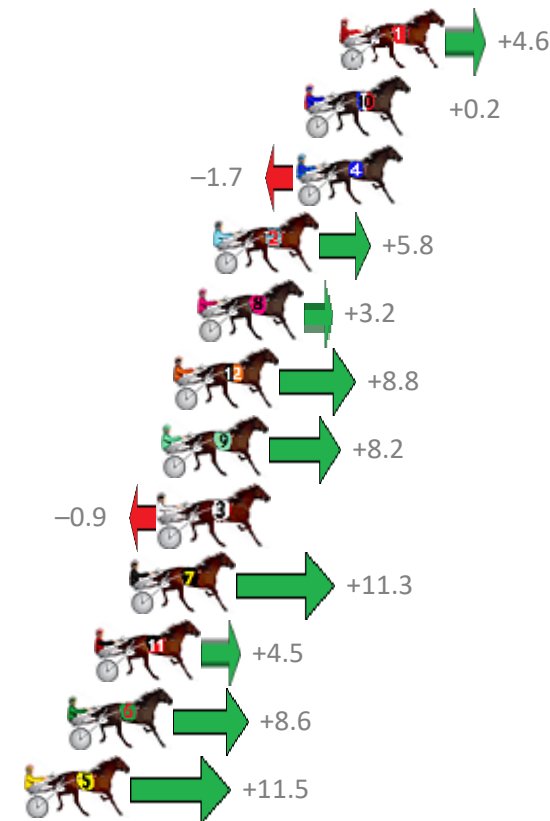

Albion Park Race 2 Distance 2138m

Saturday, 7 July 2018

Gross Time: 2:33.60 MileRate: 1:55.70 LeadTime: 37.40s First Qtr: 29.50s Second Qtr: 31.10s Third Qtr: 27.90s Fourth Qtr: 27.70s

NoHorse	Plc	Margin	Time	800Time (W)	400 Time (W)
1 HASHTAG	1	0.0m	2:33.60	55.28s (0)	27.40s (0)
10 OUR WALL STREET WOL	2	1.4m	2:33.70	55.59s (1)	27.69s (1)
4 SOMEPARTYSOMEWHE	3	1.7m	2:33.72	55.72s (0)	27.82s (0)
2 CELESTIAL ARDEN	4	5.0m	2:33.95	55.20s (1)	27.76s (2)
8 WITHALOTOFLUCK	5	5.6m	2:33.99	55.38s (0)	27.42s (0)
12 BETTABE PERFECT	6	6.6m	2:34.06	54.99s (2)	27.48s (2)
9 MUSTANG BART	7	7.0m	2:34.08	55.03s (1)	27.37s (1)
3 MARKEY OH MARKEY	8	7.1m	2:34.09	55.66s (1)	27.72s (1)
7 POLISHED ROCKS	9	8.3m	2:34.17	54.81s (2)	27.28s (2)
11 STORMFORTHEBOYS	10	9.7m	2:34.27	55.29s (0)	27.28s (0)
6 MAKO BANNER	11	10.8m	2:34.35	55.00s (0)	27.04s (0)
5 CONSTANTLYSIDEWAYS	12	12.5m	2:34.47	54.80s (2)	27.39s (1)

Finish Position and metres gained from 800m

Trots Sectionals
Powered by
www.pjdata.com.au
Home of PJ Trots Analyser

The Racing Queensland Board (trading as Racing Queensland) and provider are not responsible for the completeness or accuracy of any of the information contained herein, and makes no representations about its suitability for any purpose.