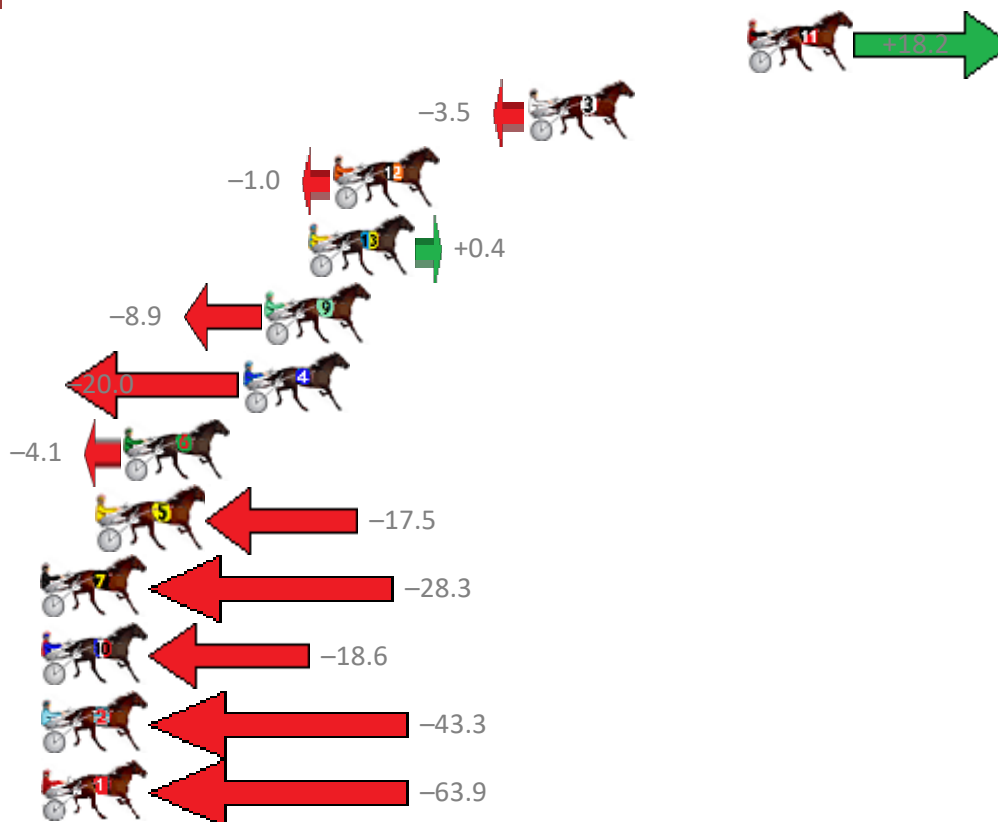

Albion Park Race 5 Distance 2138m

Saturday, 7 July 2018

Gross Time: 2:33.00 MileRate: 1:55.20 LeadTime: 37.10s First Qtr: 29.30s Second Qtr: 29.80s Third Qtr: 28.40s Fourth Qtr: 28.40s

NoHorse	Plc	Margin	Time	800Time (W)	400 Time (W)
11 COLT THIRTY ONE	1	0.0m	2:33.00	55.51s (2)	27.78s (2)
3 IDEAL WORLD	2	8.7m	2:33.62	57.05s (0)	28.68s (0)
12 SUBTLE DELIGHT	3	16.4m	2:34.16	56.87s (0)	28.53s (0)
13 TYGAR	4	17.4m	2:34.24	56.77s (1)	28.74s (1)
9 ARGYLE BEACH	5	19.1m	2:34.36	57.43s (0)	29.06s (0)
4 THATSWHATISAID	6	20.0m	2:34.42	58.22s (0)	29.82s (0)
6 KLEENED OUT	7	24.7m	2:34.75	57.09s (0)	28.93s (2)
5 REPLACED EYE	8	25.7m	2:34.82	58.04s (1)	29.63s (1)
7 MARETTI	9	30.3m	2:35.15	58.81s (1)	30.28s (1)
10 SLICE OF HEAVEN	10	31.4m	2:35.23	58.12s (2)	30.32s (2)
2 SOMWHEREOVARAINB	11	66.3m	2:37.71	59.87s (2)	32.18s (2)
1 PINUP BOY	12	116.9m	2:41.30	61.34s (0)	31.59s (0)

Finish Position and metres gained from 800m

Trots Sectionals
Powered by
www.pjdata.com.au
Home of PJ Trots Analyser

The Racing Queensland Board (trading as Racing Queensland) and provider are not responsible for the completeness or accuracy of any of the information contained herein, and makes no representations about its suitability for any purpose.