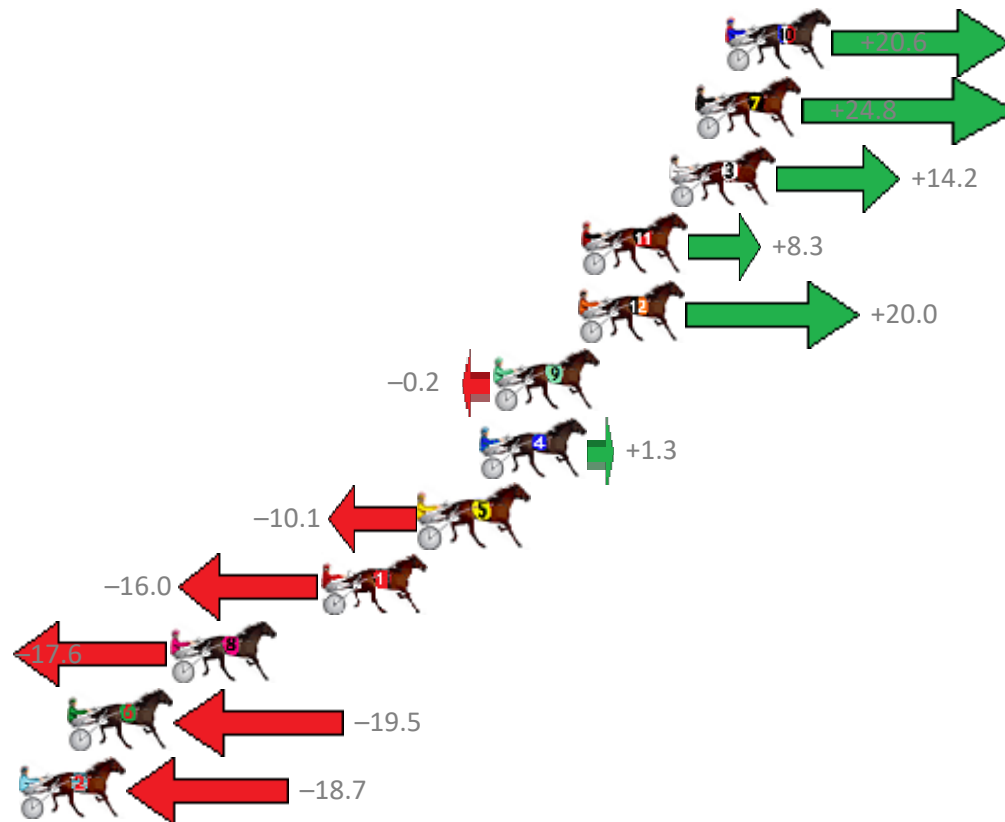

Albion Park Race 3 Distance 1660m

Saturday, 7 July 2018

Gross Time: 1:59.00 MileRate: 1:55.30 LeadTime: 3.60s First Qtr: 27.40s Second Qtr: 29.00s Third Qtr: 29.60s Fourth Qtr: 29.40s

NoHorse	Plc	Margin	Time	800Time (W)	400 Time (W)
10 MONTANA FALCON	1	0.0m	1:59.00	57.48s (2)	28.83s (2)
7 INA GREAT PLACE	2	1.2m	1:59.09	57.17s (2)	28.59s (2)
3 CHANTREY	3	2.2m	1:59.16	57.95s (2)	29.30s (3)
11 DEVIL DODGER	4	5.7m	1:59.42	58.39s (0)	28.63s (0)
12 MAX RICHTER	5	5.8m	1:59.43	57.53s (1)	28.64s (1)
9 RORY MACH	6	9.2m	1:59.68	59.01s (0)	29.24s (0)
4 WATTLEBANK FLYER	7	9.7m	1:59.71	58.90s (1)	29.69s (1)
5 WYNBERG TERROR	8	12.1m	1:59.89	59.74s (1)	30.27s (1)
1 COMPLY OR DIE	9	16.0m	2:00.18	60.18s (0)	30.41s (0)
8 OUR MELS DREAM	10	22.0m	2:00.62	60.30s (0)	30.50s (0)
6 EXCEPTIONAL MACH	11	26.1m	2:00.92	60.44s (1)	31.32s (2)
2 PROBY ONE	12	34.1m	2:01.51	60.38s (1)	31.14s (1)

Finish Position and metres gained from 800m

Trots Sectionals
Powered by
www.pjdata.com.au
Home of PJ Trots Analyser

The Racing Queensland Board (trading as Racing Queensland) and provider are not responsible for the completeness or accuracy of any of the information contained herein, and makes no representations about its suitability for any purpose.