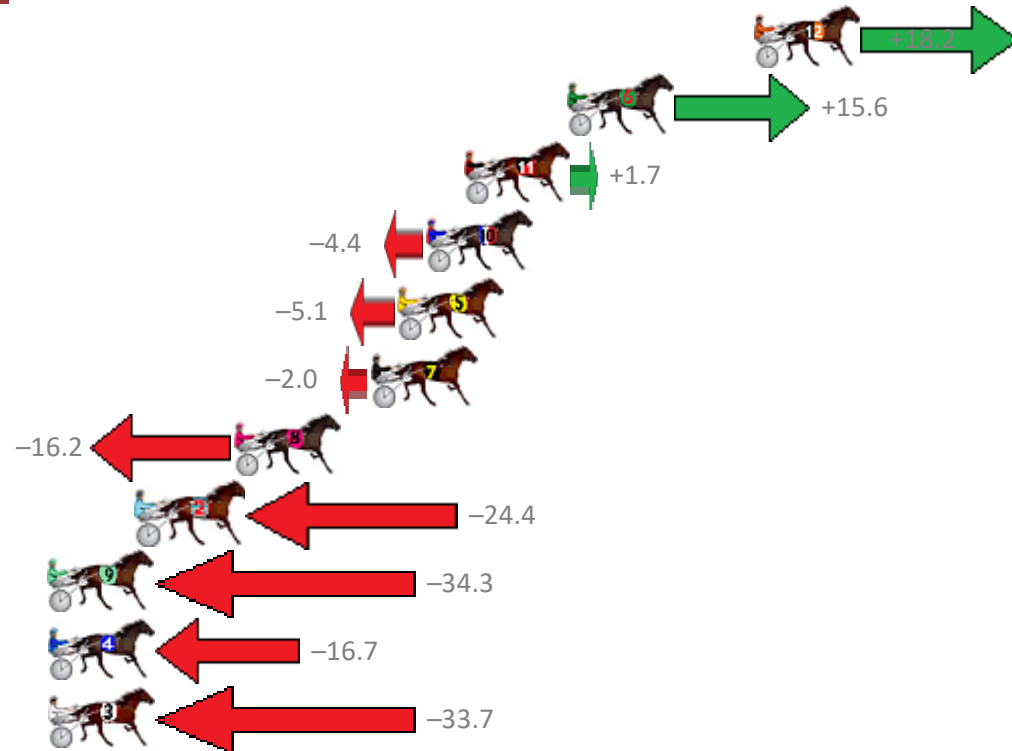

Albion Park Race 6 Distance 2138m

Saturday, 7 July 2018

Gross Time: 2:33.40 MileRate: 1:55.50 LeadTime: 36.70s First Qtr: 29.40s Second Qtr: 30.20s Third Qtr: 29.00s Fourth Qtr: 28.10s

NoHorse	Plc	Margin	Time	800Time (W)	400 Time (W)
12 ALLELUIA	1	0.0m	2:33.40	55.80s (1)	27.71s (2)
6 BODHI TREE	2	7.4m	2:33.92	55.99s (1)	27.92s (2)
11 HUGHIE GREEN	3	11.5m	2:34.21	56.98s (1)	28.82s (2)
10 OHOKA PUNTER	4	13.0m	2:34.31	57.41s (0)	28.34s (0)
5 WATCH PULP FICTION	5	14.1m	2:34.39	57.46s (1)	28.32s (1)
7 OUR TRIPLE PLAY	6	15.2m	2:34.47	57.24s (0)	28.18s (0)
8 ANYCHANCE	7	20.6m	2:34.85	58.26s (0)	29.18s (0)
2 FRANKIE ROCKS	8	24.4m	2:35.11	58.84s (0)	29.81s (0)
9 MATTGREGOR	9	34.3m	2:35.81	59.55s (1)	30.36s (1)
4 REMEMBER THEM	10	34.7m	2:35.84	58.29s (0)	29.46s (2)
3 HOLY CAMP CLIVE	11	37.9m	2:36.06	59.51s (1)	30.31s (1)

Finish Position and metres gained from 800m

Trots Sectionals
Powered by
www.pjdata.com.au
Home of PJ Trots Analyser

The Racing Queensland Board (trading as Racing Queensland) and provider are not responsible for the completeness or accuracy of any of the information contained herein, and makes no representations about its suitability for any purpose.