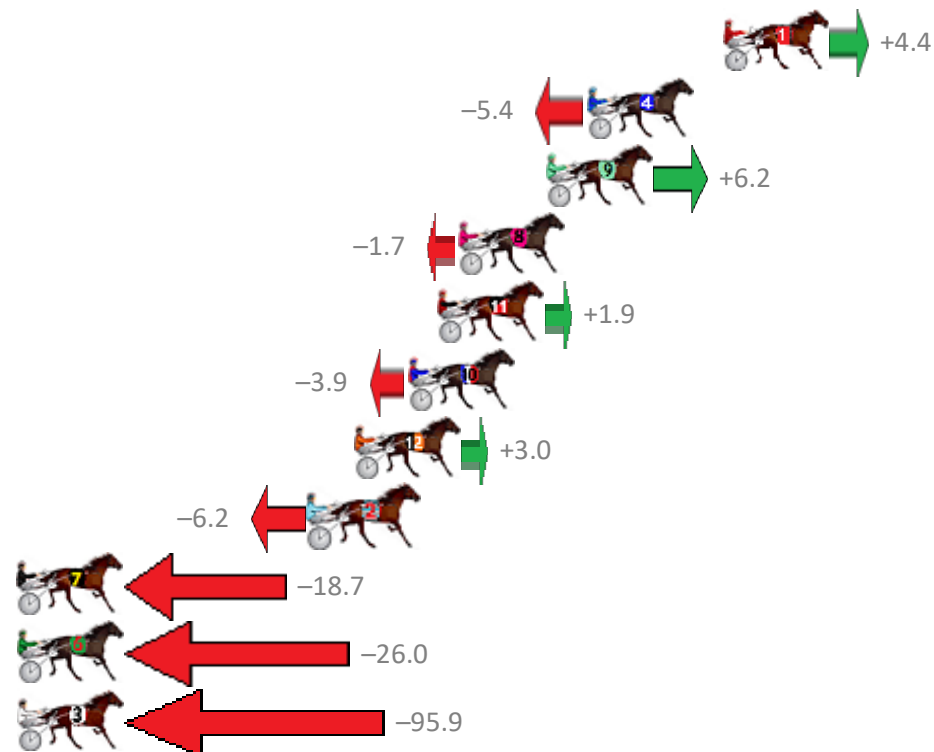

Albion Park Race 1 Distance 2138m

Saturday, 7 July 2018

Gross Time: 2:38.80 MileRate: 1:59.50 LeadTime: 38.00s First Qtr: 28.80s Second Qtr: 32.00s Third Qtr: 32.10s Fourth Qtr: 27.90s

NoHorse	Plc	Margin	Time	800Time (W)	400 Time (W)
1 LOCKTON LUCK	1	0.0m	2:38.80	59.67s (0)	27.58s (0)
4 UNTITLED	2	5.4m	2:39.18	60.40s (0)	28.28s (0)
9 WHISKEY BLAZE	3	7.0m	2:39.29	59.53s (0)	27.24s (0)
8 GRINVIL	4	10.5m	2:39.53	60.13s (0)	27.85s (0)
11 ROCK WITH SAM	5	11.3m	2:39.59	59.86s (2)	28.06s (3)
10 I AM SERENGETI	6	12.5m	2:39.67	60.29s (2)	28.42s (2)
12 MUCHO MACHO MAN	7	14.6m	2:39.82	59.78s (0)	27.41s (0)
2 BIG BRUCE	8	16.4m	2:39.94	60.47s (1)	28.17s (1)
7 DOLLY BRAVEHEART	9	36.3m	2:41.33	61.40s (2)	29.33s (2)
6 LITTLE CHANGE	10	40.4m	2:41.62	61.95s (1)	29.52s (1)
3 SKYFELLA CAM	11	101.1m	2:45.85	67.19s (1)	34.44s (1)

Finish Position and metres gained from 800m

Trots Sectionals
Powered by
www.pjdata.com.au
Home of PJ Trots Analyser

The Racing Queensland Board (trading as Racing Queensland) and provider are not responsible for the completeness or accuracy of any of the information contained herein, and makes no representations about its suitability for any purpose.