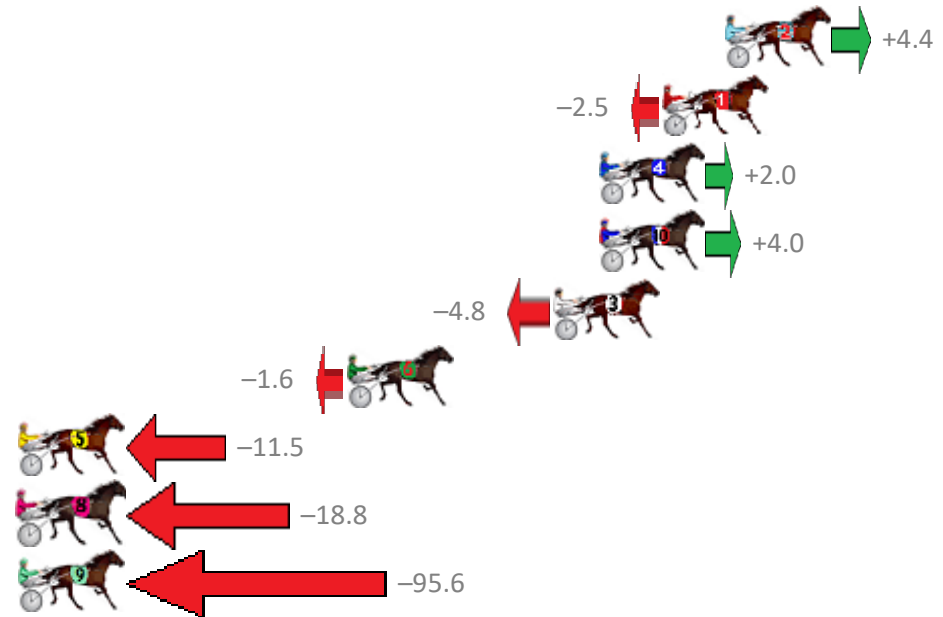

Redcliffe Race 8 Distance 1780m

Wednesday, 15 August 2018

Gross Time: 2:17.40   MileRate: 2:04.30   LeadTime: 12.10s   First Qtr: 31.20s   Second Qtr: 33.60s   Third Qtr: 31.60s   Fourth Qtr: 28.90s

NoHorse	Plc	Margin	Time	800Time (W)	400 Time (W)
2 MOLLYS SECRET	1	0.0m	2:17.40	60.17s (0)	28.52s (0)
1 BETTOR BECAUSE	2	2.5m	2:17.58	60.69s (0)	29.05s (0)
4 CANDYFLOSS	3	5.0m	2:17.76	60.35s (1)	28.87s (1)
10 REGALIA	4	5.0m	2:17.76	60.20s (0)	28.54s (0)
3 SHIMANSHYNE	5	6.8m	2:17.89	60.86s (1)	29.39s (1)
6 SOMEHOWSOMEWAY	6	15.0m	2:18.48	60.62s (1)	29.19s (1)
5 TAXI METER	7	29.9m	2:19.56	61.37s (0)	29.96s (0)
8 LITTLE ARROWS	8	46.4m	2:20.75	61.92s (0)	30.66s (0)
9 BLACKJEWEL	9	133.6m	2:27.05	67.73s (0)	36.36s (0)

Finish Position and metres gained from 800m

Trots Sectionals
Powered by
www.pjdata.com.au
Home of PJ Trots Analyser

The Racing Queensland Board (trading as Racing Queensland) and provider are not responsible for the completeness or accuracy of any of the information contained herein, and makes no representations about its suitability for any purpose.