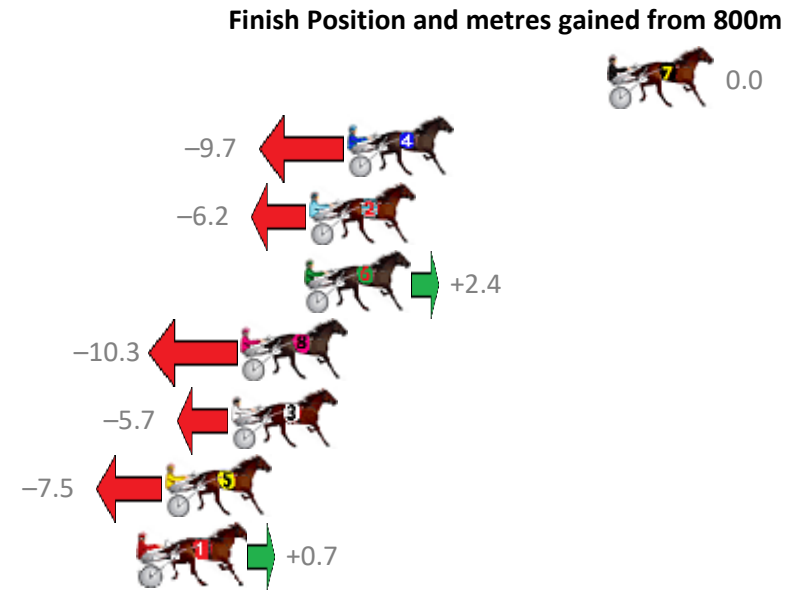

Redcliffe Race 6 Distance 1780m

Wednesday, 15 August 2018

Gross Time: 2:13.00 MileRate: 2:00.20 LeadTime: 11.80s First Qtr: 31.10s Second Qtr: 32.00s Third Qtr: 28.80s Fourth Qtr: 29.30s

NoHorse	Plc	Margin	Time	800Time (W)	400 Time (W)
7 MAJOR GENERALJUJON	1	0.0m	2:13.00	58.10s (0)	29.30s (0)
4 ADRIFT	2	10.3m	2:13.75	58.80s (1)	29.85s (1)
2 SAMMARI	3	11.8m	2:13.86	58.55s (1)	29.68s (2)
6 DAPPER BESSIE	4	12.0m	2:13.88	57.93s (1)	30.08s (2)
8 ALWAYS A JEWEL	5	14.5m	2:14.06	58.85s (0)	29.91s (0)
3 TUESDAYS FELLA	6	14.9m	2:14.09	58.51s (0)	29.60s (1)
5 ONYA DOUG	7	17.5m	2:14.28	58.64s (1)	29.73s (2)
1 RUHTREBO	8	18.5m	2:14.36	58.05s (1)	29.86s (3)

Trots Sectionals
Powered by
www.pjdata.com.au
Home of PJ Trots Analyser