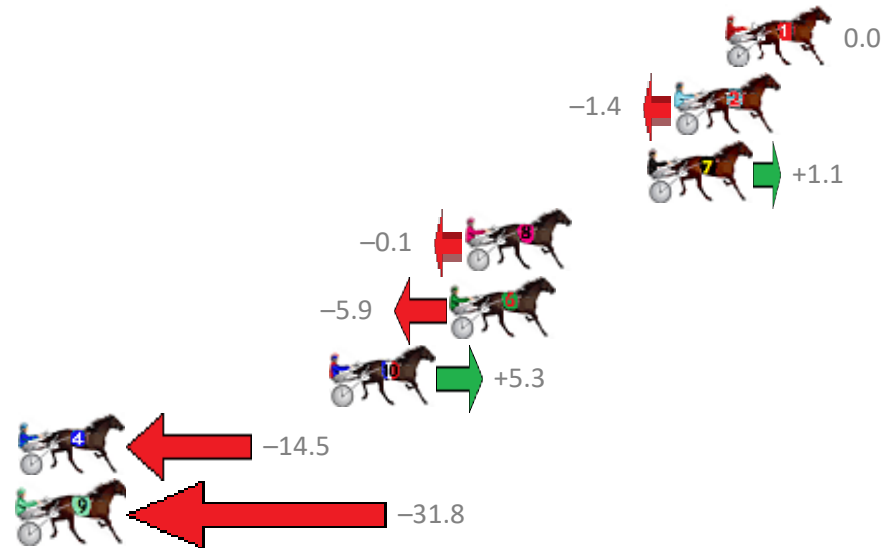

Redcliffe Race 1 Distance 1780m

Wednesday, 15 August 2018

Gross Time: 2:10.30 MileRate: 1:57.80 LeadTime: 11.40s First Qtr: 29.70s Second Qtr: 30.10s Third Qtr: 29.20s Fourth Qtr: 29.90s

NoHorse	Plc	Margin	Time	800Time (W)	400 Time (W)
1 HOT DOGMA	1	0.0m	2:10.30	59.10s (0)	29.81s (0)
2 LETHAL PROMISE	2	2.0m	2:10.45	59.20s (1)	30.05s (1)
7 REAL KNUCKY	3	3.1m	2:10.53	59.02s (0)	29.68s (0)
8 JANIES GOT A GUN	4	10.3m	2:11.07	59.11s (1)	29.88s (1)
6 DOWNAN OUT	5	10.9m	2:11.11	59.54s (1)	30.33s (1)
10 ONE MANS PASS	6	15.7m	2:11.47	58.71s (1)	29.71s (1)
4 KEARNEY LANE	7	29.9m	2:12.54	60.17s (1)	31.12s (0)
9 LISAS LAWYER	8	44.6m	2:13.63	61.45s (0)	31.51s (0)

Finish Position and metres gained from 800m

Trots Sectionals
Powered by
www.pjdata.com.au
Home of PJ Trots Analyser

The Racing Queensland Board (trading as Racing Queensland) and provider are not responsible for the completeness or accuracy of any of the information contained herein, and makes no representations about its suitability for any purpose.