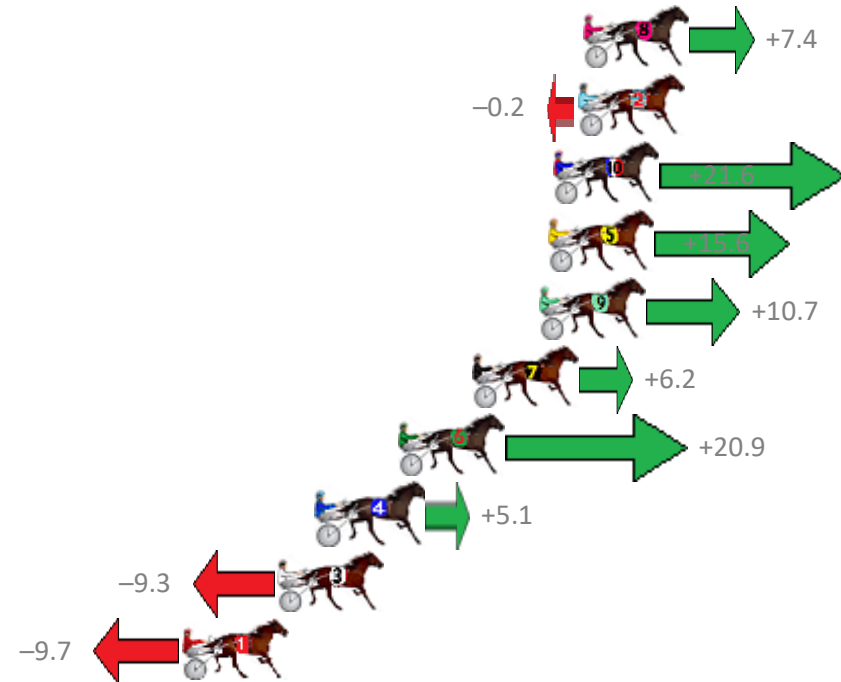

Redcliffe Race 2 Distance 2040m

Wednesday, 15 August 2018

Gross Time: 2:34.30 MileRate: 2:01.70 LeadTime: 32.60s First Qtr: 31.70s Second Qtr: 30.80s Third Qtr: 28.90s Fourth Qtr: 30.30s

No	Horse	Plc	Margin	Time	800Time (W)	400 Time (W)
8	ITS ALLABOUT ALICE	1	0.0m	2:34.30	58.65s (1)	29.85s (2)
2	MIRACLESDOAPPEN	2	0.2m	2:34.32	59.21s (0)	30.32s (0)
10	TOOK YOUR TIME	3	1.2m	2:34.39	57.60s (1)	29.25s (3)
5	GLENFERRIE DUSTER	4	1.4m	2:34.41	58.05s (1)	29.69s (3)
9	BUKTHSYSTEM	5	1.7m	2:34.43	58.41s (1)	29.60s (1)
7	ALLNIGHT MLADY	6	4.4m	2:34.63	58.74s (0)	29.80s (0)
6	MINI MIRACLE	7	7.3m	2:34.85	57.65s (1)	29.47s (1)
4	FUI FUI	8	10.5m	2:35.10	58.82s (0)	29.85s (0)
3	WEASEL	9	12.1m	2:35.22	59.89s (1)	30.91s (1)
1	CAESAR COURT	10	15.9m	2:35.50	59.92s (0)	30.99s (0)

Finish Position and metres gained from 800m

Trots Sectionals
Powered by
www.pjdata.com.au
Home of PJ Trots Analyser

The Racing Queensland Board (trading as Racing Queensland) and provider are not responsible for the completeness or accuracy of any of the information contained herein, and makes no representations about its suitability for any purpose.