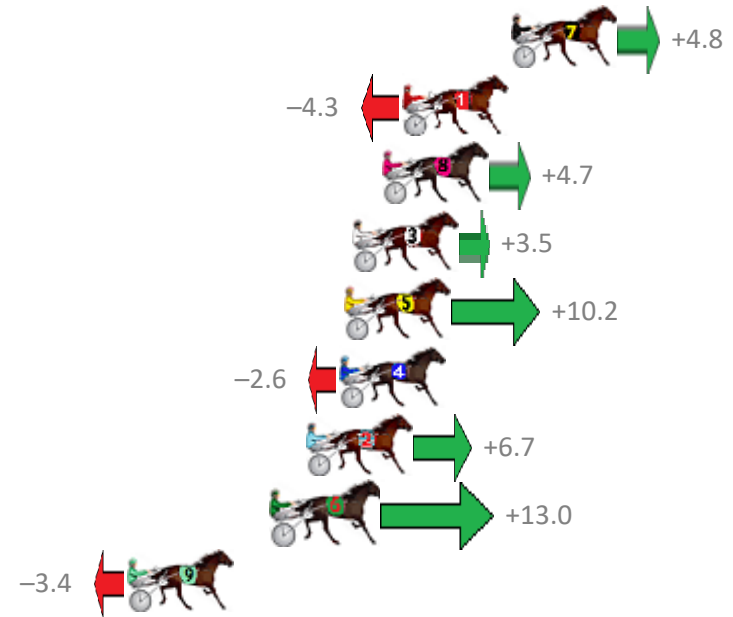

Redcliffe Race 3 Distance 1780m

Wednesday, 15 August 2018

Gross Time: 2:13.20 MileRate: 2:00.40 LeadTime: 11.80s First Qtr: 30.50s Second Qtr: 31.90s Third Qtr: 29.20s Fourth Qtr: 29.80s

NoHorse	Plc	Margin	Time	800Time (W)	400 Time (W)
7 ITSMEGS	1	0.0m	2:13.20	58.65s (0)	29.46s (0)
1 HERES MY NUMBER	2	4.3m	2:13.52	59.32s (0)	30.12s (0)
8 ARK TEAMO	3	5.1m	2:13.58	58.65s (0)	29.48s (0)
3 WILLSINTOWN	4	6.3m	2:13.67	58.74s (1)	29.61s (1)
5 MY MAGIC MERLIN	5	6.6m	2:13.69	58.25s (2)	29.03s (2)
4 BIG BEAT	6	6.8m	2:13.71	59.19s (1)	30.01s (1)
2 VICTREE MIKAYLA	7	8.1m	2:13.80	58.51s (1)	29.15s (0)
6 OH STANLEY	8	9.4m	2:13.90	58.04s (2)	28.82s (2)
9 DATSGOOD	9	15.2m	2:14.33	59.25s (2)	29.77s (1)

Finish Position and metres gained from 800m

Trots Sectionals
Powered by
www.pjdata.com.au
Home of PJ Trots Analyser

The Racing Queensland Board (trading as Racing Queensland) and provider are not responsible for the completeness or accuracy of any of the information contained herein, and makes no representations about its suitability for any purpose.