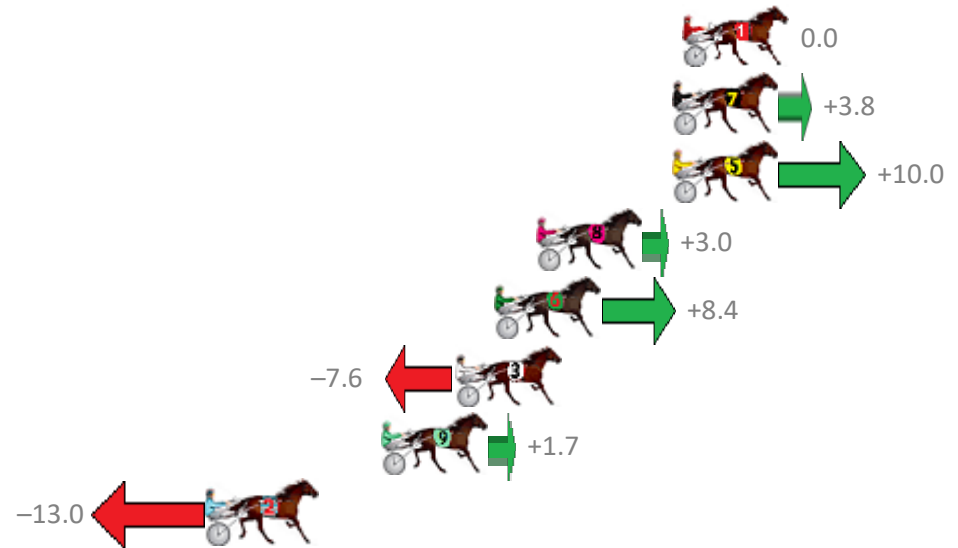

Redcliffe Race 7 Distance 1780m

Wednesday, 15 August 2018

Gross Time: 2:14.30 MileRate: 2:01.50 LeadTime: 12.20s First Qtr: 30.20s Second Qtr: 32.30s Third Qtr: 30.60s Fourth Qtr: 29.00s

NoHorse	Plc	Margin	Time	800Time (W)	400 Time (W)
1 JUST JOSHIN	1	0.0m	2:14.30	59.60s (0)	29.00s (0)
7 ARCH EMPRESS	2	0.4m	2:14.33	59.32s (0)	28.70s (0)
5 SONNY SAVEAO	3	0.4m	2:14.33	58.85s (1)	28.74s (2)
8 RADAR HILL	4	5.8m	2:14.72	59.38s (0)	28.74s (0)
6 PAY ME INTEREST	5	7.4m	2:14.84	58.97s (1)	28.90s (2)
3 MOONLIGHT JACK	6	9.0m	2:14.95	60.17s (1)	29.59s (1)
9 LAZY BLAZE	7	11.9m	2:15.16	59.47s (0)	29.09s (1)
2 TAFFY BOY	8	18.8m	2:15.66	60.57s (1)	29.93s (1)

Finish Position and metres gained from 800m

Trots Sectionals
Powered by
www.pjdata.com.au
Home of PJ Trots Analyser

The Racing Queensland Board (trading as Racing Queensland) and provider are not responsible for the completeness or accuracy of any of the information contained herein, and makes no representations about its suitability for any purpose.