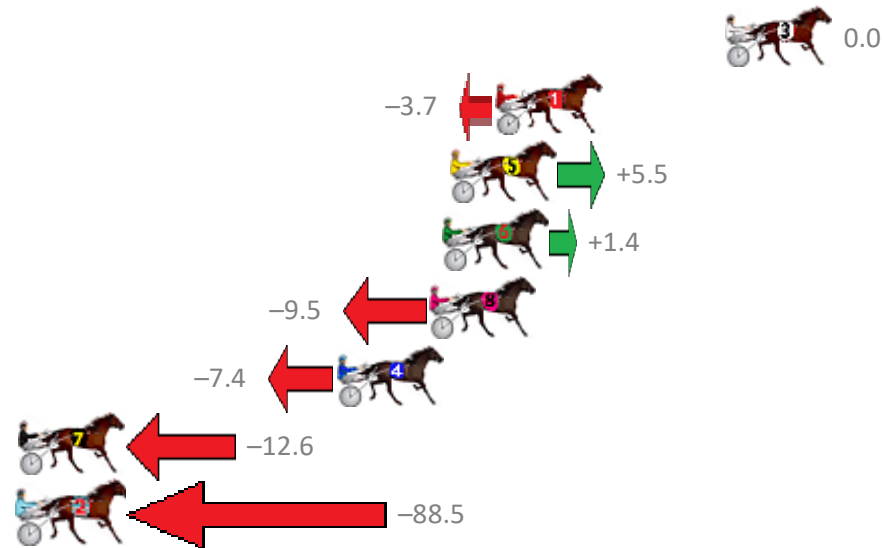

Redcliffe Race 5 Distance 2280m

Wednesday, 15 August 2018

Gross Time: 2:47.90 MileRate: 1:58.50 LeadTime: 48.90s First Qtr: 30.70s Second Qtr: 29.90s Third Qtr: 28.30s Fourth Qtr: 30.10s

NoHorse	Plc	Margin	Time	800Time (W)	400 Time (W)
3 SAMS A CHAMP	1	0.0m	2:47.90	58.40s (0)	30.10s (0)
1 RORY MACH	2	9.1m	2:48.58	58.67s (0)	30.23s (0)
5 MAJOR SCORE	3	10.9m	2:48.72	58.00s (0)	29.94s (3)
6 ARTIKULATE MISS	4	11.2m	2:48.74	58.30s (1)	30.28s (2)
8 ZAC MAC	5	11.7m	2:48.78	59.09s (1)	30.63s (1)
4 RARING TO GO	6	15.4m	2:49.06	58.94s (1)	30.21s (1)
7 FRANCO TOTEM	7	44.6m	2:51.26	59.32s (0)	31.12s (0)
2 MISS KENNY	8	99.3m	2:55.37	64.86s (0)	36.35s (0)

Finish Position and metres gained from 800m

Trots Sectionals
Powered by
www.pjdata.com.au
Home of PJ Trots Analyser