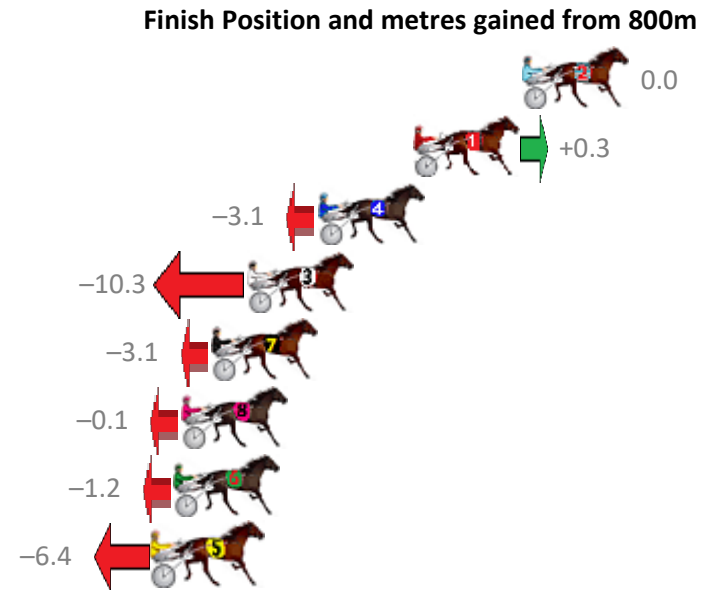

Redcliffe Race 4 Distance 2280m

Wednesday, 15 August 2018

Gross Time: 2:50.60   MileRate: 2:00.40   LeadTime: 51.70s   First Qtr: 30.30s   Second Qtr: 31.30s   Third Qtr: 27.80s   Fourth Qtr: 29.50s

No Horse	Plc	Margin	Time	800Time (W)	400 Time (W)
2 BELLS BEACH HOUSE	1	0.0m	2:50.60	57.30s (0)	29.50s (0)
1 KETUT	2	4.3m	2:50.92	57.28s (0)	29.40s (0)
4 CORPORAL LUNA	3	8.1m	2:51.20	57.52s (1)	29.54s (1)
3 CULLEY BACKY	4	10.9m	2:51.40	58.04s (1)	30.07s (1)
7 WESTERN BLAZE	5	12.3m	2:51.51	57.52s (0)	29.54s (0)
8 SPONDOOLEY	6	13.5m	2:51.60	57.31s (0)	29.27s (0)
6 WATTLEBANK FLYER	7	13.8m	2:51.62	57.39s (1)	29.59s (1)
5 OHOKA SQUIRE	8	14.6m	2:51.68	57.76s (2)	29.90s (2)

Trots Sectionals
Powered by
www.pjdata.com.au
Home of PJ Trots Analyser

The Racing Queensland Board (trading as Racing Queensland) and provider are not responsible for the completeness or accuracy of any of the information contained herein, and makes no representations about its suitability for any purpose.