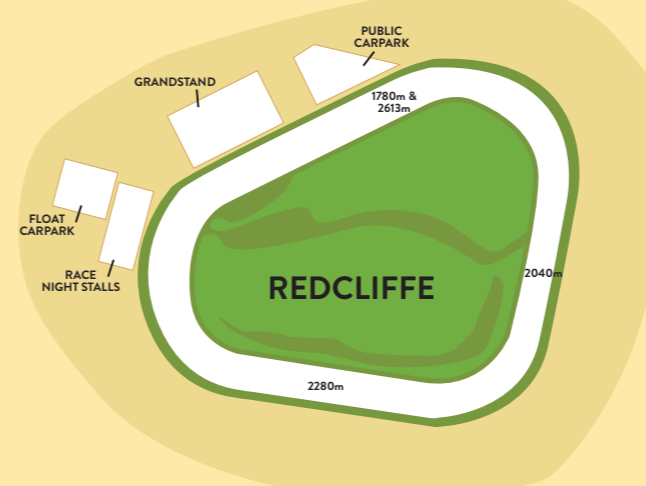

ALBION PARK HARNES RACING CLUB

Located just minutes from Brisbane's CBD, Albion Park Harness Racing Club (APHRC) has celebrated over 40 years in racing history. APHRC conducts over 1,300 races each year with the summer and winter carnivals highlights on their calendar.

PO Box 296,
Albion QLD 4010
Yulestar Street,
Albion QLD 4010
W www.aphrc.com.au
E info@aphrc.com.au
P (07) 3262 2577
F (07) 3862 2173

TRACK DETAILS
Circumference:
1019 metres
Radius of Turns:
92 metres
Racing Distances:
1660m, 2138m, 2647m,
2680m & 3157m

REDCLIFFE HARNES RACING CLUB

The Redcliffe Harness Racing Club has been racing for over 50 years and is set in the heart of the Redcliffe community. Redcliffe will host four (4) Black Type races over their three featured nights.

PO Box 7,
Redcliffe QLD 4020
Corner Oxley Ave & Gomersall Street,
Redcliffe QLD 4020
W www.redcliffehrc.com.au
E redcliffehrc@optusnet.com.au
P (07) 3284 4550
F (07) 3283 2380

TRACK DETAILS
Circumference:
833 metres
Radius of Turns:
72 metres
Racing Distances:
1780m, 2040m, 2280m
& 2613m