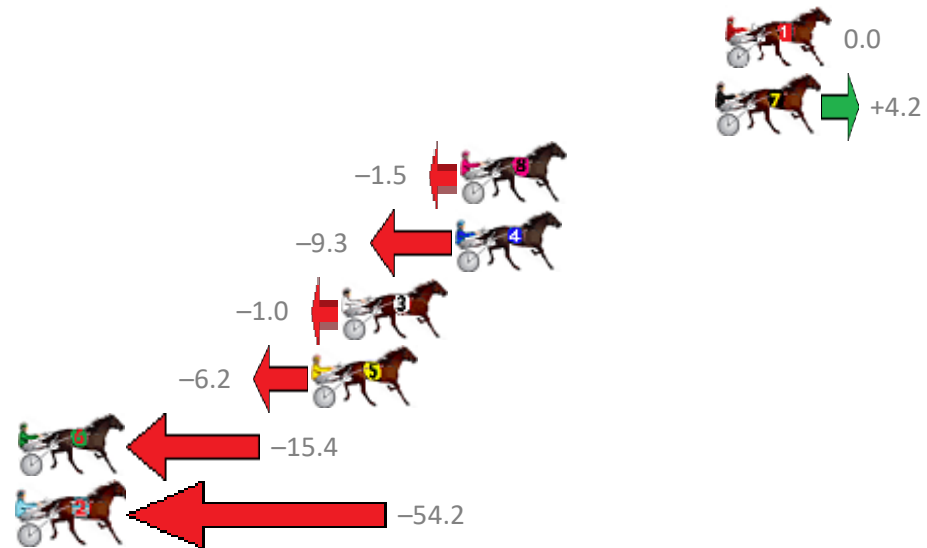

Redcliffe Race 2 Distance 2040m

Thursday, 6 September 2018

Gross Time: 2:31.60 MileRate: 1:59.60 LeadTime: 30.00s First Qtr: 29.40s Second Qtr: 31.40s Third Qtr: 30.80s Fourth Qtr: 30.00s

NoHorse	Plc	Margin	Time	800Time (W)	400 Time (W)
1 BROADWATER	1	0.0m	2:31.60	60.80s (0)	30.00s (0)
7 OLIVER WINKLE	2	0.4m	2:31.63	60.48s (0)	29.68s (0)
8 TOTAL DELIRIUM	3	10.5m	2:32.39	60.91s (0)	30.07s (0)
4 OSCARS GLORY	4	10.7m	2:32.40	61.51s (1)	30.67s (1)
3 FUI FUI	5	15.2m	2:32.74	60.88s (0)	30.01s (0)
5 JOHNNYCAKE	6	16.4m	2:32.83	61.27s (1)	30.30s (3)
6 MIRACLESDOAPPEN	7	29.8m	2:33.84	61.97s (2)	31.59s (2)
2 KEARNEY LANE	8	59.8m	2:36.09	64.92s (1)	33.69s (1)

Finish Position and metres gained from 800m

Sectionals
Powered by

Returning 15 September 2018

PJ Harness Analyser

Master harness racing with the power of sectionals

Owners, Trainers and Punters - Check out what's new at www.pjdata.com.au

The Racing Queensland Board (trading as Racing Queensland) and provider are not responsible for the completeness or accuracy of any of the information contained herein, and makes no representations about its suitability for any purpose.