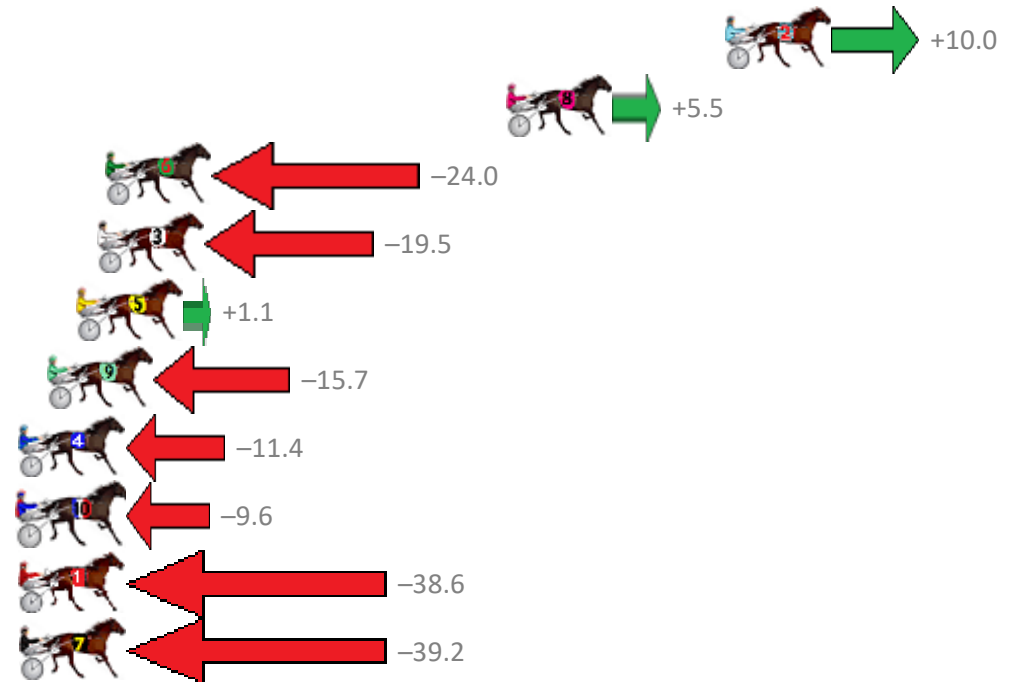

Redcliffe Race 8 Distance 1780m

Thursday, 6 September 2018

Gross Time: 2:11.00 MileRate: 1:58.50 LeadTime: 11.90s First Qtr: 29.90s Second Qtr: 30.10s Third Qtr: 29.40s Fourth Qtr: 29.70s

NoHorse	Plc	Margin	Time	800Time (W)	400 Time (W)
2 ONE MANS PASS	1	0.0m	2:11.00	58.36s (1)	29.70s (2)
8 ANNAS BEST	2	8.7m	2:11.65	58.69s (1)	30.02s (2)
6 LADY ELL AYE	3	24.6m	2:12.83	60.87s (1)	31.50s (1)
3 MODERN THOUGHT	4	24.9m	2:12.85	60.54s (1)	31.07s (1)
5 WEASEL	5	25.7m	2:12.91	59.02s (1)	30.03s (1)
9 CHEYENNE WARRIOR	6	26.9m	2:13.00	60.26s (0)	30.73s (1)
4 DRUNK ARTIST	7	29.8m	2:13.21	59.94s (1)	31.04s (2)
10 COAST WARNING	8	33.0m	2:13.45	59.81s (0)	30.49s (0)
1 PURE MADNESS	9	38.6m	2:13.87	61.95s (0)	32.39s (0)
7 SHAKEITUP	10	44.2m	2:14.28	62.00s (0)	32.42s (0)

Finish Position and metres gained from 800m

Sectionals
Powered by

Returning 15 September 2018

PJ Harness Analyser

Master harness racing with the power of sectionals

Owners, Trainers and Punters - Check out what's new at www.pjdata.com.au

The Racing Queensland Board (trading as Racing Queensland) and provider are not responsible for the completeness or accuracy of any of the information contained herein, and makes no representations about its suitability for any purpose.