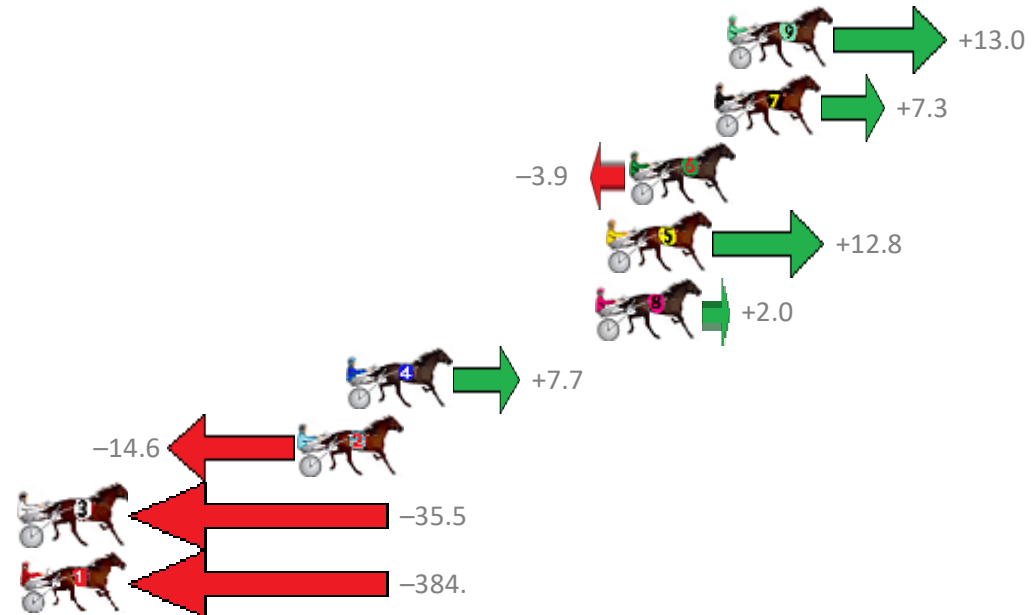

Redcliffe Race 6 Distance 1780m

Thursday, 6 September 2018

Gross Time: 2:10.50 MileRate: 1:58.00 LeadTime: 11.30s First Qtr: 29.70s Second Qtr: 29.20s Third Qtr: 29.80s Fourth Qtr: 30.50s

NoHorse	Plc	Margin	Time	800Time (W)	400 Time (W)
9 GLENFERRIE DUSTER	1	0.0m	2:10.50	59.32s (1)	30.15s (2)
7 RUFFALO	2	0.5m	2:10.54	59.75s (0)	30.13s (0)
6 SPRINGFIELD SPIRIT	3	3.9m	2:10.80	60.59s (2)	30.80s (2)
5 BIG IN AMERICA	4	4.8m	2:10.87	59.34s (0)	30.06s (0)
8 UNASSUMING CHAMP	5	5.2m	2:10.90	60.15s (1)	30.39s (1)
4 VANTO HANOVER	6	15.1m	2:11.65	59.72s (1)	30.92s (2)
2 THERESACHANCE	7	17.0m	2:11.80	61.40s (0)	31.80s (0)
3 HAMMERHOFF	8	37.1m	2:13.33	62.98s (1)	33.18s (1)
1 OUR BUSCEMI	9	439.0m	2:43.97	89.24s (0)	48.72s (0)

Finish Position and metres gained from 800m

Sectionals
Powered by

Returning 15 September 2018

PJ Harness Analyser

Master harness racing with the power of sectionals

Owners, Trainers and Punters - Check out what's new at www.pjdata.com.au

The Racing Queensland Board (trading as Racing Queensland) and provider are not responsible for the completeness or accuracy of any of the information contained herein, and makes no representations about its suitability for any purpose.