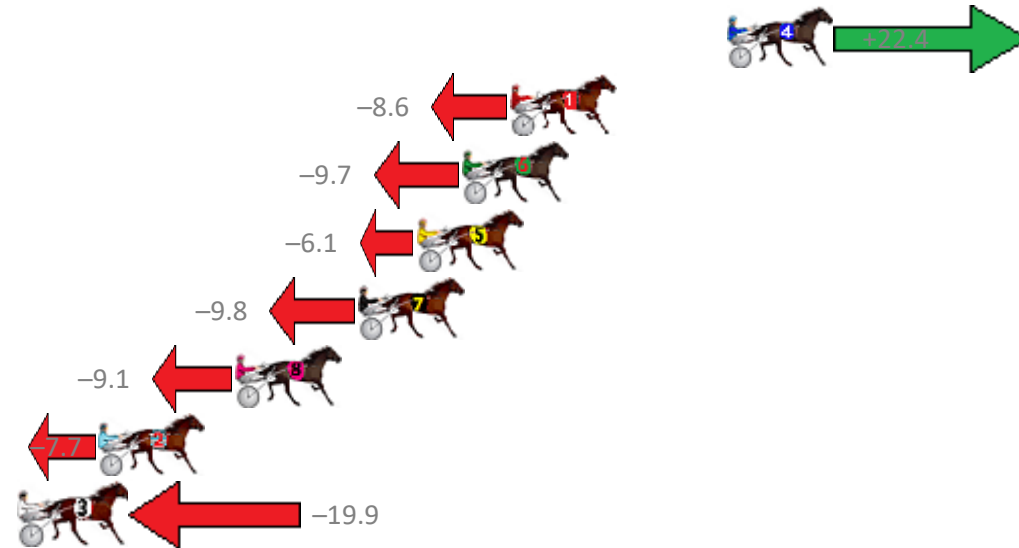

Redcliffe Race 5 Distance 1780m

Thursday, 6 September 2018

Gross Time: 2:07.90 MileRate: 1:55.60 LeadTime: 11.30s First Qtr: 28.40s Second Qtr: 29.40s Third Qtr: 29.40s Fourth Qtr: 29.40s

NoHorse	Plc	Margin	Time	800Time (W)	400 Time (W)
4 KETUT	1	0.0m	2:07.90	57.15s (1)	28.40s (1)
1 JESSICA AMBER	2	8.6m	2:08.53	59.43s (0)	30.03s (0)
6 LEXUS ON THE BEACH	3	10.5m	2:08.67	59.51s (1)	30.04s (1)
5 FIFTH EDITION	4	12.3m	2:08.80	59.25s (1)	29.76s (1)
7 LONG ROAD TO FAME	5	14.6m	2:08.97	59.52s (0)	30.12s (0)
8 STAR BRUTUS	6	19.5m	2:09.33	59.47s (0)	30.10s (0)
2 SWEET AS CANDY	7	24.9m	2:09.73	59.37s (1)	29.80s (2)
3 KARLOO MAC	8	31.7m	2:10.23	60.26s (1)	30.64s (2)

Finish Position and metres gained from 800m

Sectionals
Powered by

Returning 15 September 2018

PJ Harness Analyser

Master harness racing with the power of sectionals

Owners, Trainers and Punters - Check out what's new at www.pjdata.com.au

The Racing Queensland Board (trading as Racing Queensland) and provider are not responsible for the completeness or accuracy of any of the information contained herein, and makes no representations about its suitability for any purpose.