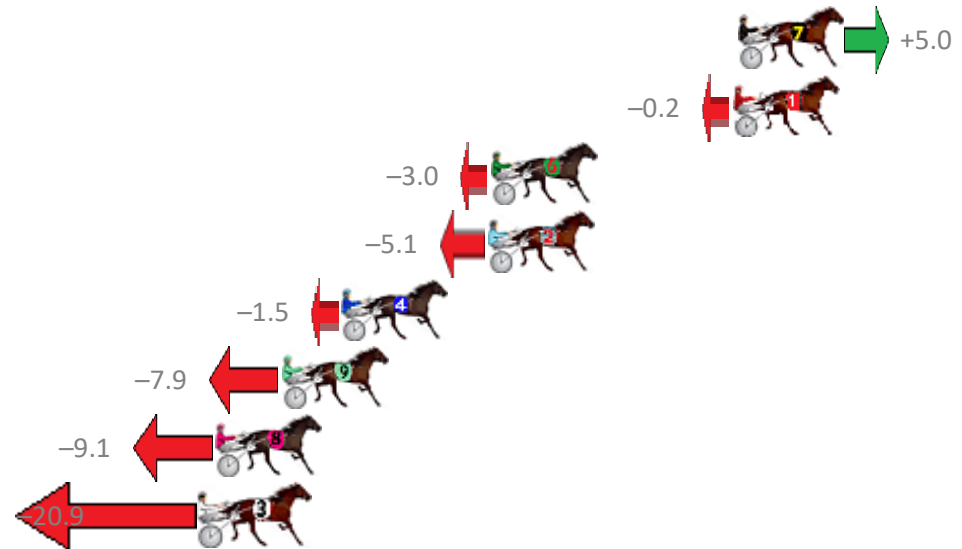

Redcliffe Race 7 Distance 1780m

Thursday, 6 September 2018

Gross Time: 2:10.20 MileRate: 1:57.80 LeadTime: 11.60s First Qtr: 28.70s Second Qtr: 31.00s Third Qtr: 29.30s Fourth Qtr: 29.60s

NoHorse	Plc	Margin	Time	800Time (W)	400 Time (W)
7 NERIO	1	0.0m	2:10.20	58.53s (0)	29.24s (0)
1 DOLLARBILL	2	0.2m	2:10.21	58.91s (0)	29.61s (0)
6 SHADOW PASS	3	9.8m	2:10.93	59.12s (2)	30.27s (1)
2 MISTER HART	4	9.9m	2:10.93	59.28s (1)	29.98s (2)
4 HEAVENS HINT	5	15.7m	2:11.36	59.01s (1)	29.95s (2)
9 JUDAH BEN HUR	6	18.1m	2:11.54	59.48s (0)	30.16s (0)
8 SHEZABONNYGEM	7	20.7m	2:11.73	59.57s (2)	30.48s (3)
3 MAMMALS FLASH	8	21.3m	2:11.78	60.44s (1)	30.52s (1)

Finish Position and metres gained from 800m

Sectionals
Powered by

Returning 15 September 2018

PJ Harness Analyser

Master harness racing with the power of sectionals

Owners, Trainers and Punters - Check out what's new at www.pjdata.com.au

The Racing Queensland Board (trading as Racing Queensland) and provider are not responsible for the completeness or accuracy of any of the information contained herein, and makes no representations about its suitability for any purpose.