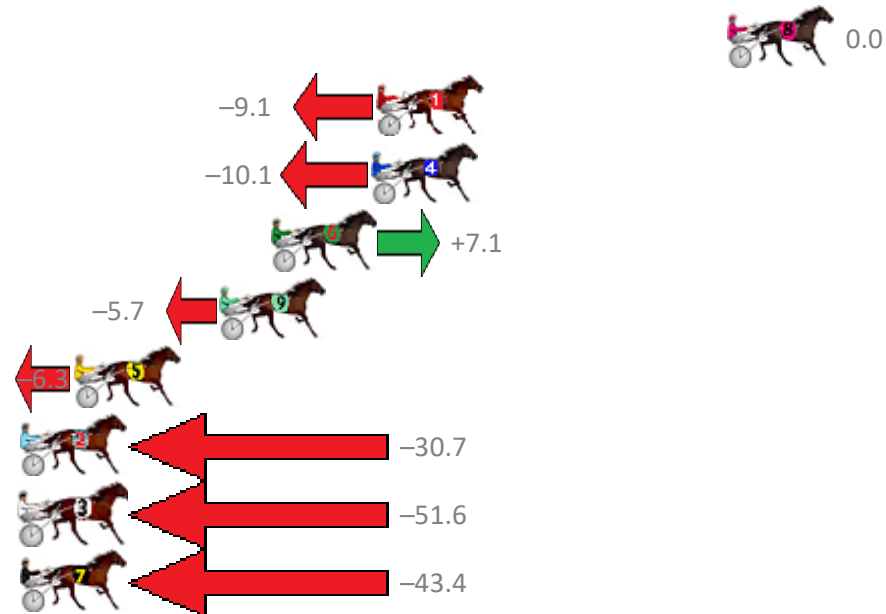

Redcliffe Race 3 Distance 1780m

Thursday, 6 September 2018

Gross Time: 2:11.10 MileRate: 1:58.50 LeadTime: 11.70s First Qtr: 29.10s Second Qtr: 30.30s Third Qtr: 29.60s Fourth Qtr: 30.40s

No	Horse	Plc	Margin	Time	800Time (W)	400 Time (W)
8	HERES MY NUMBER	1	0.0m	2:11.10	60.00s (0)	30.40s (0)
1	LEORYAN	2	13.9m	2:12.16	60.68s (0)	30.95s (0)
4	CHANG	3	14.1m	2:12.17	60.76s (1)	30.82s (1)
6	VINNIE THE POET	4	18.1m	2:12.48	59.47s (1)	30.29s (1)
9	ZED EXPRESS	5	20.1m	2:12.63	60.43s (1)	30.82s (3)
5	SISTER FEELGOOD	6	25.9m	2:13.07	60.47s (1)	31.35s (1)
2	ANN MATTGREGOR	7	40.5m	2:14.18	62.30s (1)	32.54s (2)
3	HOT TORQUE INVEGAS	8	62.6m	2:15.86	63.87s (0)	34.08s (0)
7	MOONLIGHT JACK	9	95.4m	2:18.35	63.26s (0)	32.71s (0)

Finish Position and metres gained from 800m

Sectionals
Powered by

Returning 15 September 2018

PJ Harness Analyser

Master harness racing with the power of sectionals

Owners, Trainers and Punters - Check out what's new at www.pjdata.com.au

The Racing Queensland Board (trading as Racing Queensland) and provider are not responsible for the completeness or accuracy of any of the information contained herein, and makes no representations about its suitability for any purpose.