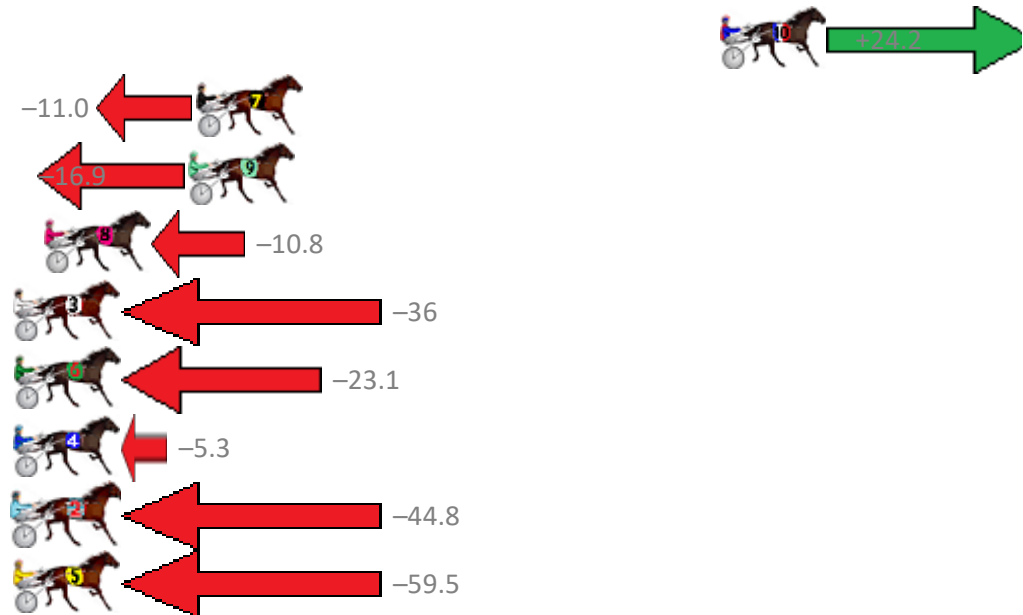

Redcliffe Race 1 Distance 1780m

Thursday, 6 September 2018

Gross Time: 2:11.50 MileRate: 1:58.90 LeadTime: 11.20s First Qtr: 31.10s Second Qtr: 29.90s Third Qtr: 29.30s Fourth Qtr: 30.00s

NoHorse	Plc	Margin	Time	800Time (W)	400 Time (W)
10 ONE OFF	1	0.0m	2:11.50	57.51s (1)	28.80s (1)
7 POPS CHANGE	2	20.8m	2:13.06	60.12s (1)	31.18s (1)
9 CONTRARY COURAGE	3	21.1m	2:13.08	60.55s (1)	31.57s (1)
8 ULTIMATE AD	4	26.8m	2:13.51	60.10s (1)	31.18s (1)
3 IM SANDY BAY	5	35.1m	2:14.13	61.90s (0)	32.63s (0)
6 SAINT MARA	6	39.1m	2:14.43	61.01s (0)	31.99s (0)
4 LITTLE ARROWS	7	41.7m	2:14.63	59.69s (1)	30.64s (0)
2 MYBELLA ROSE	8	52.2m	2:15.41	62.62s (0)	33.31s (0)
5 CUTMEARINHALF	9	94.1m	2:18.56	63.71s (0)	33.80s (0)

Finish Position and metres gained from 800m

Sectionals
Powered by

Returning 15 September 2018

PJ Harness Analyser

Master harness racing with the power of sectionals

Owners, Trainers and Punters - Check out what's new at www.pjdata.com.au

The Racing Queensland Board (trading as Racing Queensland) and provider are not responsible for the completeness or accuracy of any of the information contained herein, and makes no representations about its suitability for any purpose.