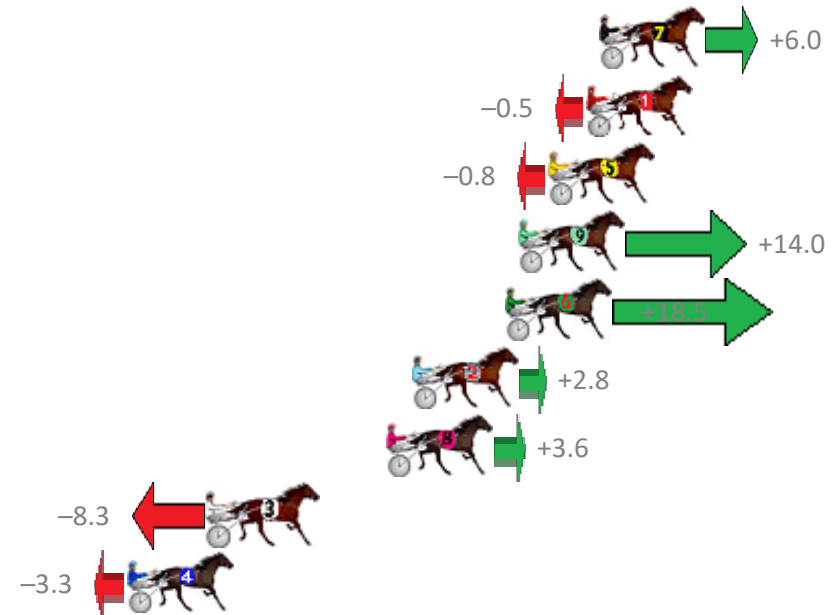

Redcliffe Race 4 Distance 2040m

Thursday, 6 September 2018

Gross Time: 2:33.10 MileRate: 2:00.70 LeadTime: 32.70s First Qtr: 31.00s Second Qtr: 30.40s Third Qtr: 29.00s Fourth Qtr: 30.00s

NoHorse	Plc	Margin	Time	800Time (W)	400 Time (W)
7 FRANKS FORTUNE	1	0.0m	2:33.10	58.56s (0)	29.58s (0)
1 MINI MIRACLE	2	0.5m	2:33.14	59.04s (0)	30.04s (0)
5 LETHAL PROMISE	3	2.0m	2:33.25	59.06s (1)	30.01s (1)
9 REAL KNUCKY	4	3.2m	2:33.34	57.97s (1)	29.48s (2)
6 ARBIT MAJOR	5	3.7m	2:33.38	57.64s (1)	29.50s (3)
2 LYNCHMAN	6	7.4m	2:33.65	58.79s (0)	29.82s (0)
8 THE FORMULA ONE	7	8.4m	2:33.73	58.73s (1)	30.23s (2)
3 RITCHIE BEE	8	15.5m	2:34.26	59.61s (1)	30.41s (1)
4 SOPHIES PRIDE	9	18.7m	2:34.50	59.24s (0)	30.17s (0)

Finish Position and metres gained from 800m

Sectionals
Powered by

Returning 15 September 2018

PJ Harness Analyser

Master harness racing with the power of sectionals

Owners, Trainers and Punters - Check out what's new at www.pjdata.com.au

The Racing Queensland Board (trading as Racing Queensland) and provider are not responsible for the completeness or accuracy of any of the information contained herein, and makes no representations about its suitability for any purpose.