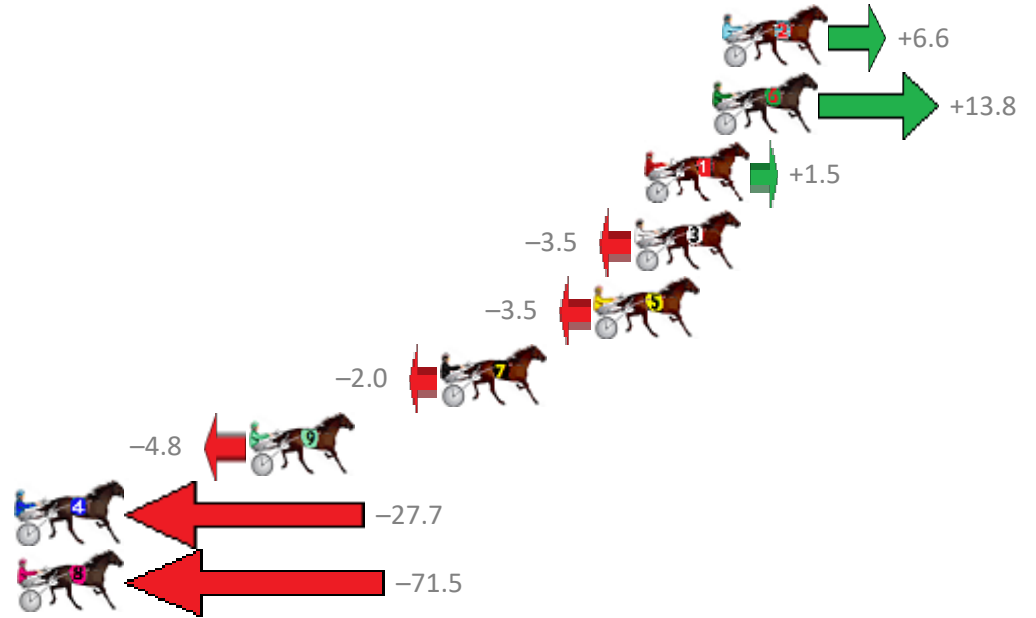

Albion Park Race 1 Distance 2647m

Tuesday, 16 January 2018

Gross Time: 3:25.30 MileRate: 2:04.80 LeadTime: 84.70s First Qtr: 31.30s Second Qtr: 30.80s Third Qtr: 29.00s Fourth Qtr: 29.50s

No	Horse	Plc	Margin	Time	800Time (W)	400 Time (W)
2	QUIETLY SPOKEN	1	0.0m	3:25.30	58.02s (1)	29.07s (1)
6	JUSTABITCOCO	2	0.4m	3:25.33	57.49s (2)	28.90s (3)
1	SCORCHED	3	3.1m	3:25.53	58.39s (0)	29.37s (0)
3	LIAVA	4	3.5m	3:25.56	58.76s (0)	29.76s (0)
5	LAVROS SEGIL	5	5.1m	3:25.68	58.76s (1)	29.77s (1)
7	CHEVALS RACER	6	11.2m	3:26.13	58.65s (0)	29.66s (0)
9	BLUE DON	7	18.8m	3:26.69	58.85s (0)	29.80s (0)
4	TAIMATE SUCCESS	8	37.1m	3:28.04	60.53s (2)	31.78s (2)
8	TWICE AS MUCH	9	83.5m	3:31.46	63.73s (1)	33.06s (0)

Finish Position and metres gained from 800m

Trots Sectionals
Powered by
www.pjdata.com.au
Home of PJ Trots Analyser

The Racing Queensland Board (trading as Racing Queensland) and provider are not responsible for the completeness or accuracy of any of the information contained herein, and makes no representations about its suitability for any purpose.