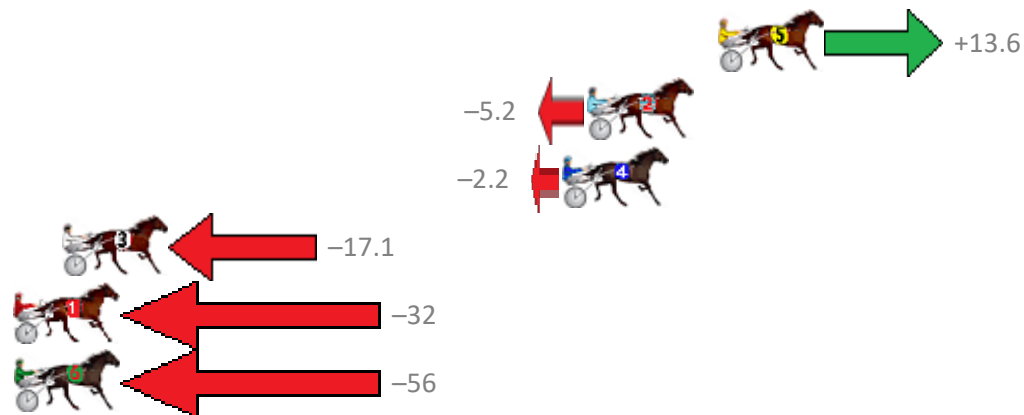

Albion Park Race 3 Distance 1660m

Tuesday, 16 January 2018

Gross Time: 2:00.40 MileRate: 1:56.70 LeadTime: 3.40s First Qtr: 29.50s Second Qtr: 30.80s Third Qtr: 28.50s Fourth Qtr: 28.20s

No Horse	Plc	Margin	Time	800Time (W)	400 Time (W)
5 ONLY ONE PROMISE	1	0.0m	2:00.40	55.74s (1)	27.33s (1)
2 LONGSHANKS	2	5.2m	2:00.77	57.07s (0)	28.57s (0)
4 STYLISH FEELING	3	6.2m	2:00.84	56.86s (1)	28.55s (1)
3 MILLY BROMAC	4	26.1m	2:02.24	57.91s (1)	29.50s (1)
1 SAINT MARA	5	35.7m	2:02.92	58.93s (0)	30.28s (0)
6 MAYWYNS COURAGE	6	74.5m	2:05.65	60.63s (1)	31.97s (1)

Finish Position and metres gained from 800m

Trots Sectionals
Powered by
www.pjdata.com.au
Home of PJ Trots Analyser

The Racing Queensland Board (trading as Racing Queensland) and provider are not responsible for the completeness or accuracy of any of the information contained herein, and makes no representations about its suitability for any purpose.