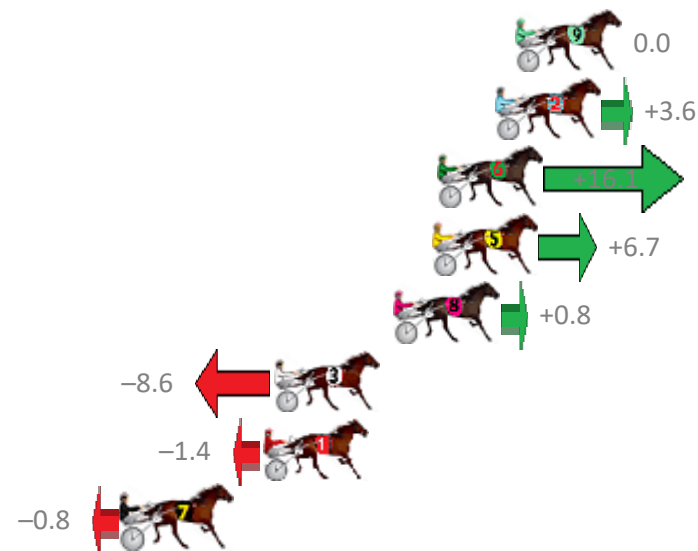

Albion Park Race 6 Distance 1660m

Tuesday, 16 January 2018

Gross Time: 1:59.70 MileRate: 1:56.10 LeadTime: 3.20s First Qtr: 28.30s Second Qtr: 31.50s Third Qtr: 28.40s Fourth Qtr: 28.30s

No	Horse	Plc	Margin	Time	800Time (W)	400 Time (W)
9	MAJESTIC MAJOR	1	0.0m	1:59.70	56.70s (0)	28.30s (0)
2	STARZZZ OF ICON	2	0.8m	1:59.76	56.44s (0)	28.05s (0)
6	FEEL THE COURAGE	3	3.1m	1:59.92	55.56s (1)	27.81s (1)
5	FEEL THE FAITH	4	3.3m	1:59.93	56.23s (1)	27.85s (2)
8	IDEAL SCOTT	5	4.8m	2:00.04	56.64s (1)	28.27s (2)
3	BEAVER	6	9.6m	2:00.38	57.31s (1)	28.82s (1)
1	IMA SEA STORM	7	10.0m	2:00.41	56.80s (0)	28.36s (0)
7	TALLYHO BROMAC	8	15.6m	2:00.80	56.76s (1)	28.61s (3)

Finish Position and metres gained from 800m

Trots Sectionals
Powered by
www.pjdata.com.au
Home of PJ Trots Analyser

The Racing Queensland Board (trading as Racing Queensland) and provider are not responsible for the completeness or accuracy of any of the information contained herein, and makes no representations about its suitability for any purpose.