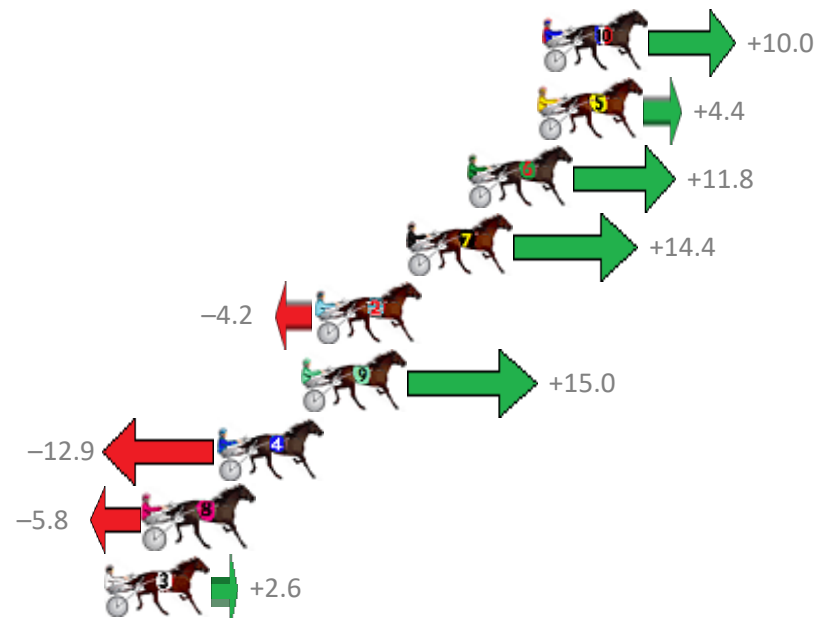

Albion Park Race 4 Distance 1660m

Tuesday, 16 January 2018

Gross Time: 2:00.20 MileRate: 1:56.50 LeadTime: 3.30s First Qtr: 28.20s Second Qtr: 31.00s Third Qtr: 28.20s Fourth Qtr: 29.50s

No	Horse	Plc	Margin	Time	800Time (W)	400 Time (W)
10	BETTOR TOGETHER	1	0.0m	2:00.20	56.98s (1)	29.03s (1)
5	CROWNING GLORY	2	0.2m	2:00.21	57.38s (1)	29.40s (1)
6	GOODTIME STRIDE	3	3.0m	2:00.42	56.85s (1)	28.90s (1)
7	SIR REGAL DELIGHT	4	5.4m	2:00.60	56.66s (1)	28.70s (1)
2	DOMESTIC ART	5	9.0m	2:00.86	58.00s (0)	29.82s (0)
9	CORPORAL JUJON	6	9.6m	2:00.91	56.62s (1)	28.67s (1)
4	CAPTAIN TURBULENCE	7	12.9m	2:01.15	58.63s (0)	30.45s (0)
8	CERTAINLY WILL BE	8	15.8m	2:01.37	58.12s (0)	29.94s (0)
3	MY AJAYE	9	17.4m	2:01.48	57.51s (0)	29.40s (0)

Finish Position and metres gained from 800m

Trots Sectionals
Powered by
www.pjdata.com.au
Home of PJ Trots Analyser

The Racing Queensland Board (trading as Racing Queensland) and provider are not responsible for the completeness or accuracy of any of the information contained herein, and makes no representations about its suitability for any purpose.