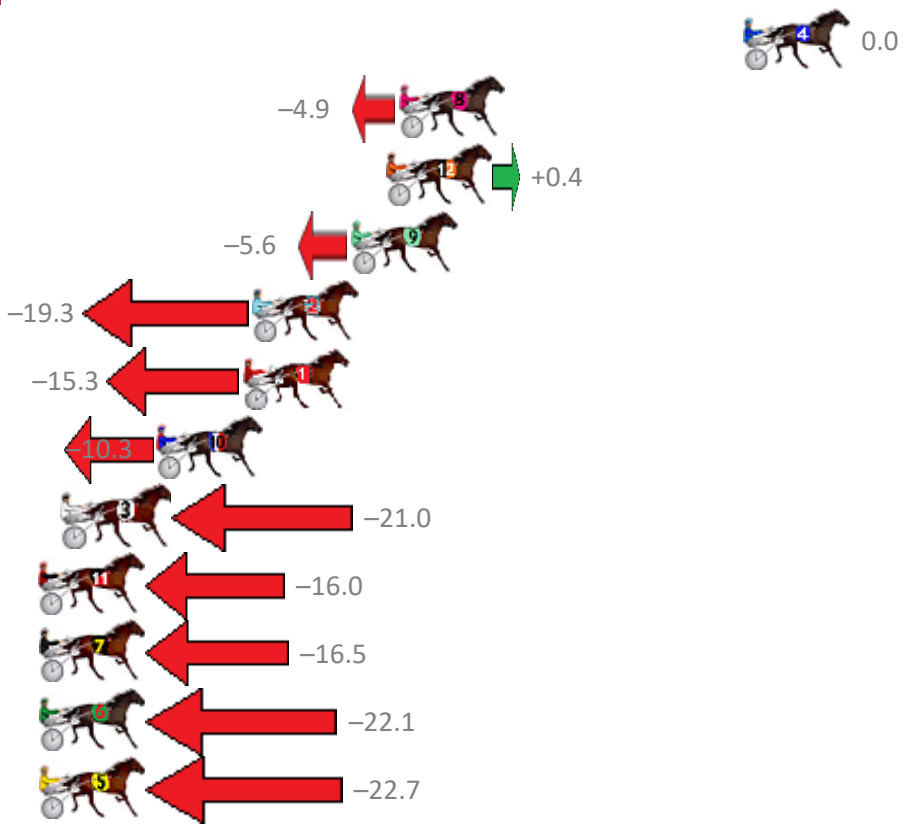

Albion Park Race 8 Distance 2138m

Tuesday, 16 January 2018

Gross Time: 2:34.70 MileRate: 1:56.40 LeadTime: 38.50s First Qtr: 29.90s Second Qtr: 30.70s Third Qtr: 27.90s Fourth Qtr: 27.70s

NoHorse	Plc	Margin	Time	800Time (W)	400 Time (W)
4 INVINCIBLE LOXTON	1	0.0m	2:34.70	55.60s (0)	27.70s (0)
8 CHARMS ON A ROLL	2	13.7m	2:35.65	55.94s (0)	27.93s (2)
12 PSYCHEDELIC	3	14.2m	2:35.68	55.57s (2)	28.28s (2)
9 COVERT BEAUTY	4	15.6m	2:35.78	55.99s (2)	28.68s (2)
2 IMA TOP TYCOON	5	19.5m	2:36.05	56.94s (1)	29.04s (1)
1 JACKS AT THE BEACH	6	19.9m	2:36.08	56.66s (0)	28.66s (0)
10 OASIS DREAM	7	23.3m	2:36.31	56.32s (0)	28.34s (0)
3 ROCKONBYE	8	27.0m	2:36.57	57.06s (1)	29.14s (1)
11 THE CARINGBAH KID	9	33.2m	2:37.00	56.71s (0)	28.66s (0)
7 MR MEDDLE	10	38.1m	2:37.34	56.75s (0)	28.95s (1)
6 YA MESSIN	11	39.1m	2:37.41	57.14s (1)	29.24s (2)
5 BLISSFULINFIDELITY	12	44.5m	2:37.78	57.18s (1)	29.06s (2)

Finish Position and metres gained from 800m

Trots Sectionals
Powered by
www.pjdata.com.au
Home of PJ Trots Analyser

The Racing Queensland Board (trading as Racing Queensland) and provider are not responsible for the completeness or accuracy of any of the information contained herein, and makes no representations about its suitability for any purpose.