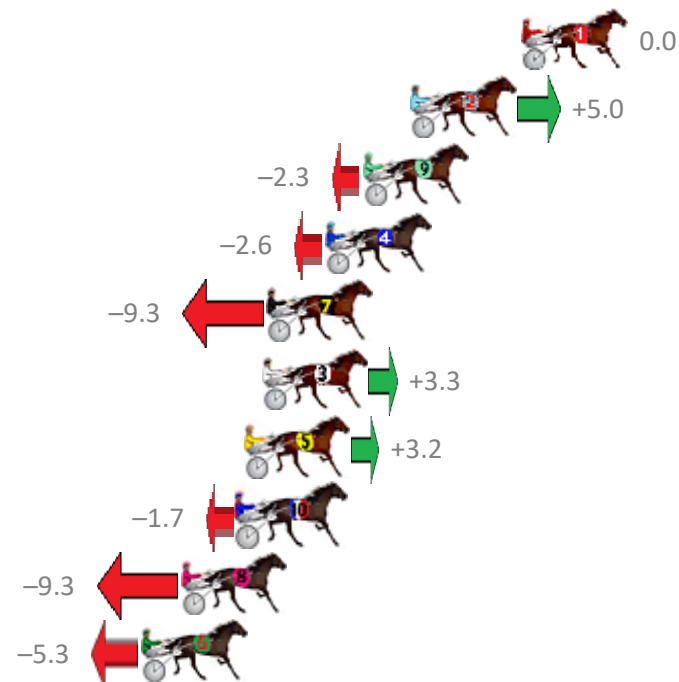

Albion Park Race 5 Distance 1660m

Tuesday, 16 January 2018

Gross Time: 2:00.90 MileRate: 1:57.20 LeadTime: 3.50s First Qtr: 27.50s Second Qtr: 32.70s Third Qtr: 28.10s Fourth Qtr: 29.10s

No	Horse	Plc	Margin	Time	800Time (W)	400 Time (W)
1	SPEEDIE MCARDLE	1	0.0m	2:00.90	57.20s (0)	29.10s (0)
2	THE NEXT STAR	2	4.4m	2:01.22	56.84s (1)	28.56s (1)
9	ROCKNROLL AMBER	3	6.3m	2:01.36	57.36s (2)	29.35s (2)
4	THUNDER MAC	4	7.8m	2:01.47	57.39s (1)	29.22s (1)
7	REGAL NIGHTSHADE	5	10.1m	2:01.63	57.86s (1)	29.73s (1)
3	KEARNEY LANE	6	10.3m	2:01.65	56.96s (1)	28.60s (1)
5	LONG DIRT ROAD	7	11.0m	2:01.70	56.97s (2)	28.69s (2)
10	IM NORMA JEAN	8	11.3m	2:01.72	57.32s (2)	29.24s (2)
8	MY ULTIMATE HELL	9	13.5m	2:01.88	57.86s (0)	29.40s (0)
6	OYSTER STRIDE	10	15.1m	2:02.00	57.58s (0)	29.09s (0)

Finish Position and metres gained from 800m

Trots Sectionals
Powered by
www.pjdata.com.au
Home of PJ Trots Analyser

The Racing Queensland Board (trading as Racing Queensland) and provider are not responsible for the completeness or accuracy of any of the information contained herein, and makes no representations about its suitability for any purpose.