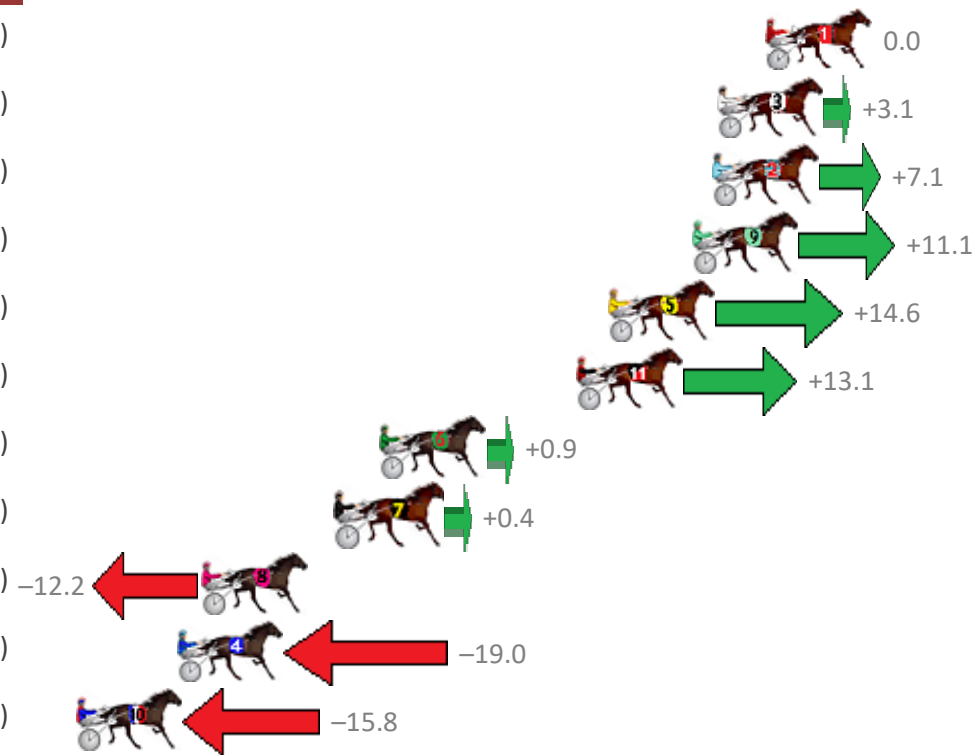

Albion Park Race 7 Distance 1660m

Tuesday, 16 January 2018

Gross Time: 1:58.90 MileRate: 1:55.20 LeadTime: 3.40s First Qtr: 27.50s Second Qtr: 30.60s Third Qtr: 28.20s Fourth Qtr: 29.20s

No	Horse	Plc	Margin	Time	800Time (W)	400 Time (W)
1	SHAREAPASSION	1	0.0m	1:58.90	57.40s (0)	29.20s (0)
3	APPLAUSE	2	1.9m	1:59.04	57.18s (0)	29.00s (0)
2	LEIGHMONT	3	2.1m	1:59.05	56.89s (1)	28.59s (1)
9	RUBYS BAD BOY	4	2.9m	1:59.11	56.60s (1)	28.30s (1)
5	IM JOHNNY JET	5	6.2m	1:59.35	56.35s (1)	28.16s (1)
11	THE PACMAN	6	7.5m	1:59.45	56.46s (2)	28.30s (3)
6	MONARKMAC	7	15.3m	2:00.02	57.34s (2)	29.16s (2)
7	DEVIL DODGER	8	17.0m	2:00.14	57.37s (0)	29.20s (0)
8	JACCKA LONNY	9	22.4m	2:00.54	58.28s (0)	29.92s (0)
4	RORY MACH	10	23.4m	2:00.61	58.76s (1)	30.46s (1)
10	SUPALINER	11	27.4m	2:00.90	58.53s (2)	30.40s (2)

Finish Position and metres gained from 800m

Trots Sectionals
Powered by
www.pjdata.com.au
Home of PJ Trots Analyser

The Racing Queensland Board (trading as Racing Queensland) and provider are not responsible for the completeness or accuracy of any of the information contained herein, and makes no representations about its suitability for any purpose.