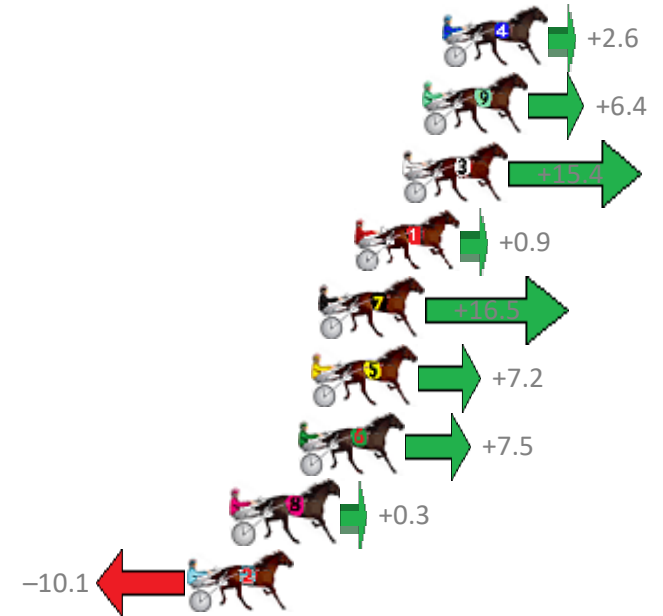

ALBION PARK Race 6 Distance 2138m

Saturday, 2 September 2017

Gross Time: 2:35.60 MileRate: 1:57.10 LeadTime: 37.30s First Qtr: 31.00s Second Qtr: 30.10s Third Qtr: 28.30s Fourth Qtr: 28.90s

No	Horse	Plc	Margin	Time	800Time (W)	400 Time (W)
4	DIESEL SHANNON	1	0.0m	2:35.60	57.01s (1)	28.90s (1)
9	STEEVEJAY	2	0.8m	2:35.66	56.74s (1)	28.63s (1)
3	PANTHEON	3	1.6m	2:35.72	56.10s (1)	28.63s (2)
1	BORDER CROSS	4	3.5m	2:35.85	57.14s (0)	28.49s (1)
7	ALTA SURREAL	5	4.9m	2:35.95	56.02s (1)	28.53s (2)
5	GUTS	6	5.2m	2:35.98	56.69s (1)	28.26s (1)
6	PASSIONATE FELLA	7	5.7m	2:36.01	56.66s (0)	28.05s (2)
8	MOONLIGHT EYRE	8	8.3m	2:36.20	57.18s (0)	28.52s (0)
2	FRANCO SALISBURY	9	10.1m	2:36.33	57.92s (0)	29.36s (0)

Finish Position and metres gained from 800m

Trots Sectionals
Powered by
www.pjdata.com.au
Home of PJ Trots Analyser

The Racing Queensland Board (trading as Racing Queensland) and provider are not responsible for the completeness or accuracy of any of the information contained herein, and makes no representations about its suitability for any purpose.