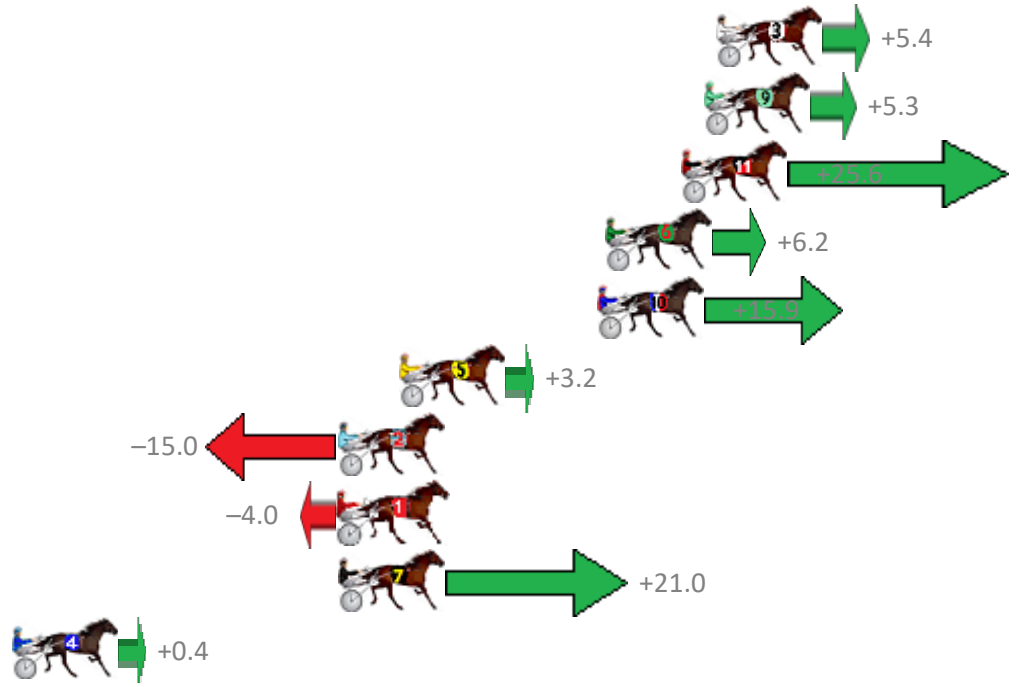

ALBION PARK Race 10 Distance 2138m

Saturday, 2 September 2017

Gross Time: 2:41.40 MileRate: 2:01.50 LeadTime: 42.00s First Qtr: 31.00s Second Qtr: 29.90s Third Qtr: 28.60s Fourth Qtr: 29.90s

No	Horse	Plc	Margin	Time	800Time (W)	400 Time (W)
3	SENITAS SUCCESS	1	0.0m	2:41.40	58.11s (0)	29.44s (0)
9	JUSTABITNOISY	2	0.5m	2:41.44	58.11s (1)	29.94s (1)
11	OUR OVERANOVA	3	1.4m	2:41.50	56.63s (1)	28.76s (0)
6	MONORAIL	4	4.4m	2:41.73	58.05s (0)	29.42s (0)
10	RELEVEN DREAM	5	4.7m	2:41.75	57.34s (1)	29.07s (1)
5	REINE DES GITANS	6	12.6m	2:42.34	58.27s (1)	29.99s (1)
2	IVANOV	7	15.0m	2:42.52	59.60s (0)	30.90s (0)
1	LYSENKO	8	15.0m	2:42.52	58.79s (1)	30.50s (1)
7	JUSTABITCOCO	9	15.0m	2:42.52	56.96s (1)	29.08s (0)
4	LAVROS SEGIL	10	30.4m	2:43.67	58.47s (0)	29.87s (0)

Finish Position and metres gained from 800m

Trots Sectionals
Powered by
www.pjdata.com.au
Home of PJ Trots Analyser

The Racing Queensland Board (trading as Racing Queensland) and provider are not responsible for the completeness or accuracy of any of the information contained herein, and makes no representations about its suitability for any purpose.