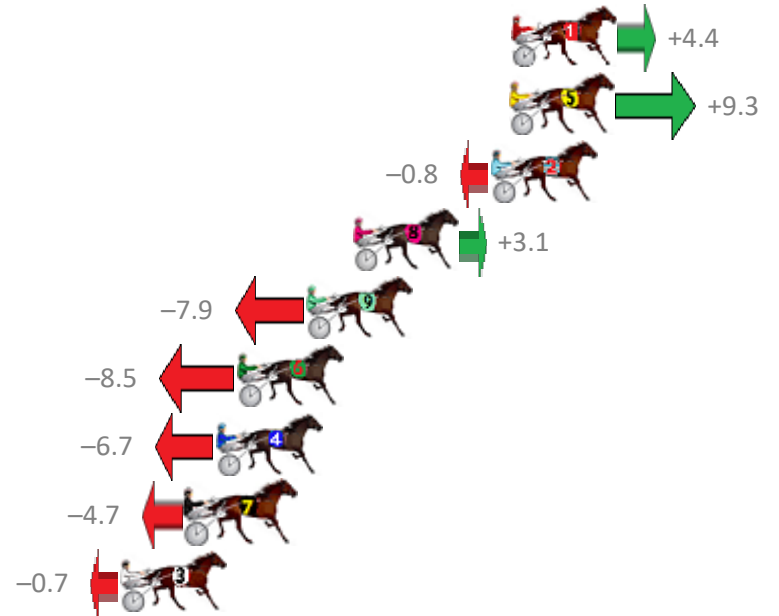

ALBION PARK Race 8 Distance 2138m

Saturday, 2 September 2017

Gross Time: 2:39.60 MileRate: 2:00.10 LeadTime: 39.10s First Qtr: 32.90s Second Qtr: 30.50s Third Qtr: 28.60s Fourth Qtr: 28.50s

No	Horse	Plc	Margin	Time	800Time (W)	400 Time (W)
1	CRUISIN CARL	1	0.0m	2:39.60	56.79s (0)	28.19s (0)
5	RORY MACH	2	0.1m	2:39.61	56.44s (1)	27.72s (1)
2	THE MUSE	3	0.8m	2:39.66	57.16s (0)	28.56s (0)
8	RIVERLEIGH JEFF	4	6.3m	2:40.05	56.88s (0)	28.26s (0)
9	PROJECTILE	5	8.1m	2:40.18	57.66s (1)	29.02s (1)
6	RAZEN TROUBLE	6	10.9m	2:40.38	57.71s (2)	29.06s (2)
4	FRANCO NEPIA	7	11.7m	2:40.43	57.58s (1)	28.92s (1)
7	ARCHIECANO	8	12.9m	2:40.52	57.44s (2)	28.86s (2)
3	UNCLE JOHN	9	15.5m	2:40.70	57.15s (0)	28.59s (0)

Finish Position and metres gained from 800m

Trots Sectionals
Powered by
www.pjdata.com.au
Home of PJ Trots Analyser

The Racing Queensland Board (trading as Racing Queensland) and provider are not responsible for the completeness or accuracy of any of the information contained herein, and makes no representations about its suitability for any purpose.