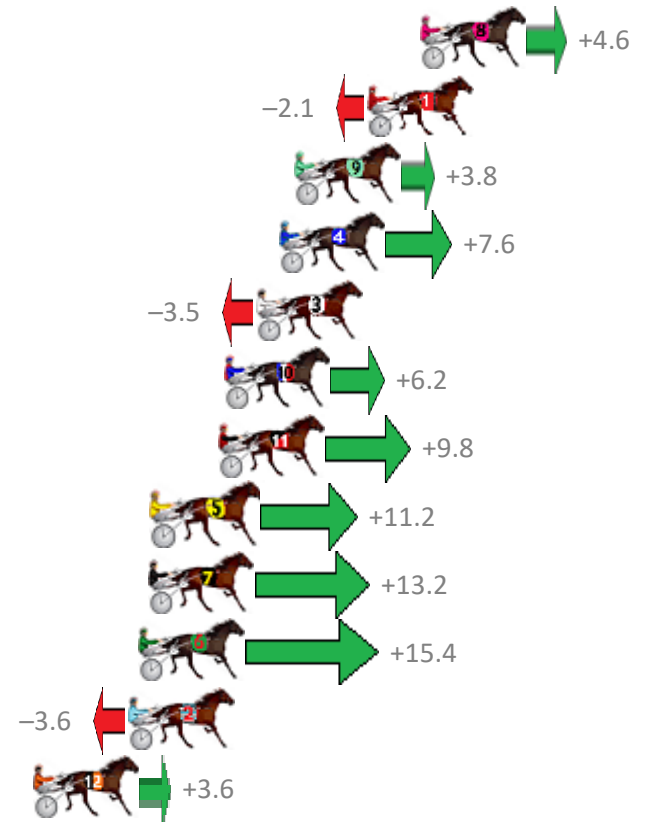

ALBION PARK Race 4 Distance 2138m

Saturday, 2 September 2017

Gross Time: 2:36.00 MileRate: 1:57.40 LeadTime: 39.50s First Qtr: 31.20s Second Qtr: 29.40s Third Qtr: 27.90s Fourth Qtr: 28.00s

No Horse	Plc	Margin	Time	800Time (W)	400 Time (W)
8 CLARKEY	1	0.0m	2:36.00	55.58s (0)	27.68s (0)
1 ANNIKA MAGIC	2	2.1m	2:36.15	56.05s (0)	28.15s (0)
9 MAJORS BLUE JEAN	3	5.0m	2:36.35	55.63s (0)	27.72s (0)
4 CROFT BAY	4	5.6m	2:36.39	55.37s (1)	27.94s (2)
3 JESTER OH JESTER	5	6.5m	2:36.46	56.14s (1)	28.32s (1)
10 REMEMBER RUBY	6	7.8m	2:36.55	55.47s (0)	27.61s (0)
11 PHILANDERER	7	8.0m	2:36.56	55.22s (2)	27.80s (2)
5 CHILLA BREEZE	8	10.6m	2:36.74	55.12s (1)	27.97s (1)
7 LIKEALLOFUS	9	10.8m	2:36.76	54.98s (0)	27.17s (0)
6 WITHALOTOFLUCK	10	11.2m	2:36.78	54.82s (1)	27.72s (1)
2 MAJOR SCORE	11	11.6m	2:36.81	56.15s (1)	28.35s (1)
12 ILLAWONG DREAMTIM	12	15.4m	2:37.08	55.65s (0)	27.82s (0)

Finish Position and metres gained from 800m

Trots Sectionals
Powered by
www.pjdata.com.au
Home of PJ Trots Analyser

The Racing Queensland Board (trading as Racing Queensland) and provider are not responsible for the completeness or accuracy of any of the information contained herein, and makes no representations about its suitability for any purpose.