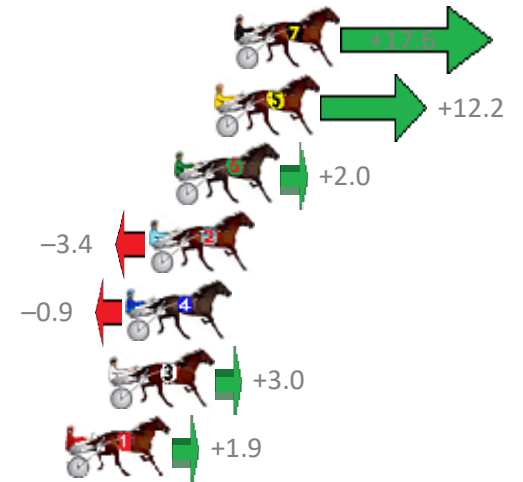

ALBION PARK Race 9 Distance 2138m

Saturday, 2 September 2017

Gross Time: 2:34.10 MileRate: 1:56.00 LeadTime: 37.20s First Qtr: 30.40s Second Qtr: 30.00s Third Qtr: 28.20s Fourth Qtr: 28.30s

No	Horse	Plc	Margin	Time	800Time (W)	400 Time (W)
7	BROADWAY PLAYBOY	1	0.0m	2:34.10	55.26s (1)	27.71s (2)
5	OVERLAP	2	0.8m	2:34.16	55.64s (1)	28.07s (2)
6	MONTANA FALCON	3	2.4m	2:34.27	56.36s (0)	28.16s (0)
2	COREY ODOHUE	4	3.4m	2:34.34	56.74s (0)	28.54s (0)
4	BIO MARINUS	5	4.3m	2:34.40	56.56s (1)	28.49s (1)
3	FLOYD MAYWEATHER	6	5.0m	2:34.45	56.29s (1)	28.22s (1)
1	TIGHTROPE	7	6.7m	2:34.57	56.37s (0)	28.15s (0)

Finish Position and metres gained from 800m

Trots Sectionals
Powered by
www.pjdata.com.au
Home of PJ Trots Analyser

The Racing Queensland Board (trading as Racing Queensland) and provider are not responsible for the completeness or accuracy of any of the information contained herein, and makes no representations about its suitability for any purpose.