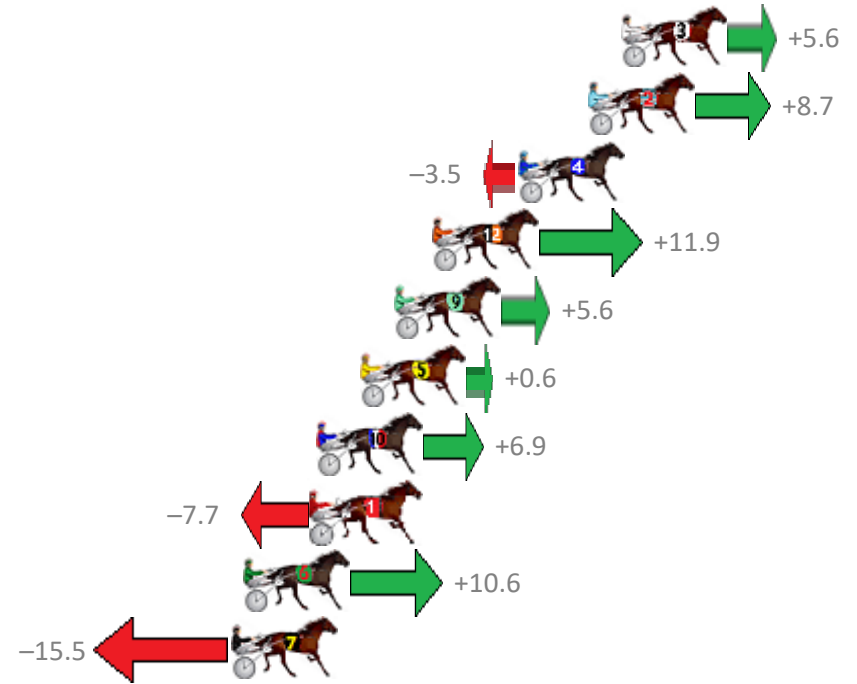

ALBION PARK Race 3 Distance 2138m

Saturday, 2 September 2017

Gross Time: 2:33.60 MileRate: 1:55.60 LeadTime: 38.00s First Qtr: 31.10s Second Qtr: 28.70s Third Qtr: 27.70s Fourth Qtr: 28.10s

No	Horse	Plc	Margin	Time	800Time (W)	400 Time (W)
3	BETTORTHANSPECIAL	1	0.0m	2:33.60	55.41s (1)	27.73s (1)
2	OUR MILLWOOD MAIZI	2	1.3m	2:33.69	55.19s (1)	27.53s (1)
4	MUNROE	3	4.1m	2:33.89	56.04s (1)	28.36s (1)
12	POLISHED ROCKS	4	7.5m	2:34.13	54.97s (0)	27.52s (1)
9	BETTABE PERFECT	5	9.0m	2:34.23	55.41s (1)	27.89s (2)
5	MAX RICHTER	6	10.4m	2:34.33	55.76s (0)	28.10s (0)
10	COLD IDEAL	7	12.1m	2:34.45	55.32s (1)	27.78s (2)
1	STARZZZ OF ICON	8	12.3m	2:34.46	56.34s (0)	28.64s (0)
6	WAR DAN APOLLO	9	15.0m	2:34.65	55.06s (1)	27.65s (1)
7	CATCHA LEFTY	10	15.5m	2:34.69	56.88s (0)	29.19s (0)

Finish Position and metres gained from 800m

Trots Sectionals
Powered by
www.pjdata.com.au
Home of PJ Trots Analyser

The Racing Queensland Board (trading as Racing Queensland) and provider are not responsible for the completeness or accuracy of any of the information contained herein, and makes no representations about its suitability for any purpose.