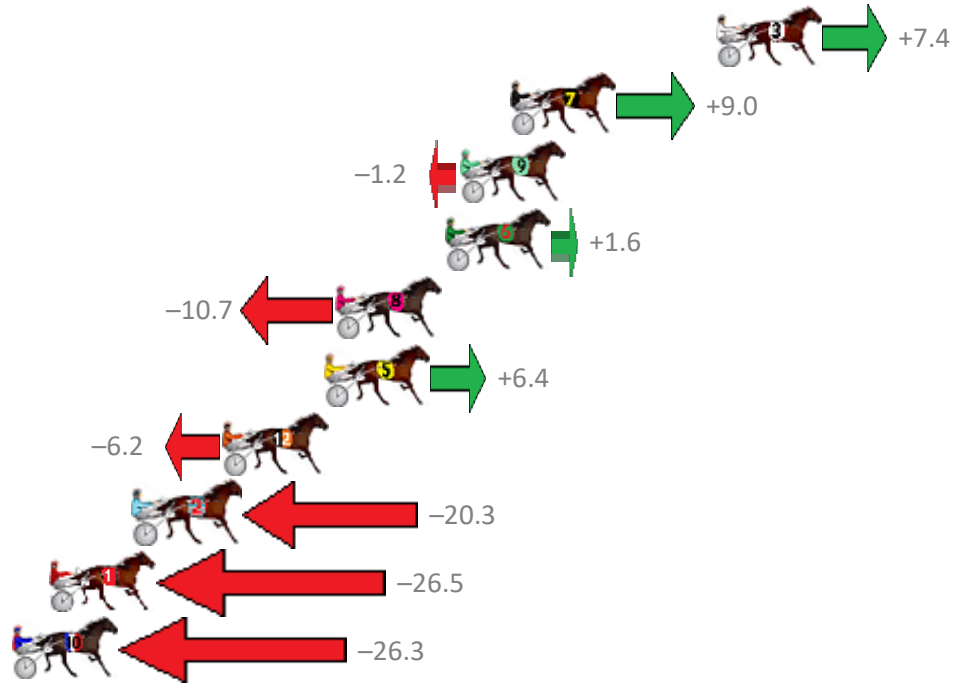

ALBION PARK Race 1 Distance 2138m

Saturday, 2 September 2017

Gross Time: 2:33.00 MileRate: 1:55.20 LeadTime: 38.80s First Qtr: 28.20s Second Qtr: 28.60s Third Qtr: 29.00s Fourth Qtr: 28.40s

No	Horse	Plc	Margin	Time	800Time (W)	400 Time (W)
3	WATCH PULP FICTION	1	0.0m	2:33.00	56.87s (2)	28.05s (3)
7	LENNY THE LEGEND	2	8.2m	2:33.58	56.75s (1)	27.87s (2)
9	IM JOHNNY JET	3	10.2m	2:33.72	57.49s (0)	28.53s (1)
6	GUYS BETTOR BET	4	10.8m	2:33.77	57.29s (1)	28.40s (2)
8	WRITTEN IN RED	5	15.1m	2:34.07	58.17s (0)	29.17s (0)
5	BETTOR THAN BEST	6	15.6m	2:34.11	56.94s (1)	28.06s (2)
12	DUKE JUJON	7	19.6m	2:34.39	57.84s (0)	29.20s (0)
2	COUNTDOWN	8	23.1m	2:34.64	58.86s (2)	29.81s (2)
1	VILLAGE WITCH	9	26.5m	2:34.88	59.30s (0)	30.28s (0)
10	WATTLEBANK FLYER	10	29.7m	2:35.11	59.29s (1)	30.22s (1)

Finish Position and metres gained from 800m

Trots Sectionals
Powered by
www.pjdata.com.au
Home of PJ Trots Analyser

The Racing Queensland Board (trading as Racing Queensland) and provider are not responsible for the completeness or accuracy of any of the information contained herein, and makes no representations about its suitability for any purpose.