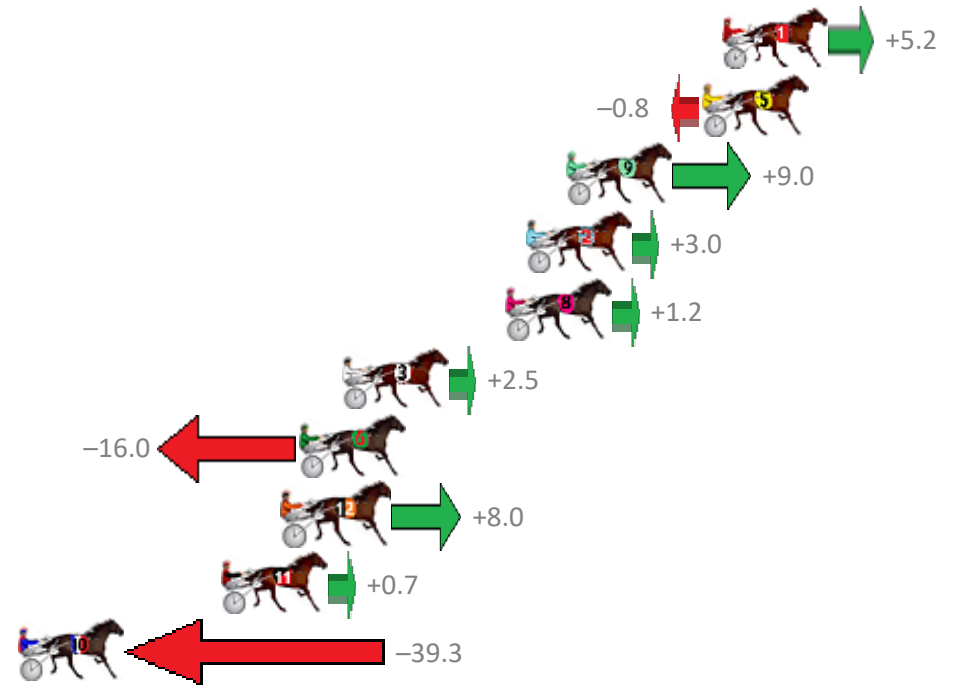

ALBION PARK Race 2 Distance 1660m

Saturday, 2 September 2017

Gross Time: 1:55.60 MileRate: 1:52.10 LeadTime: 3.40s First Qtr: 27.20s Second Qtr: 28.80s Third Qtr: 27.80s Fourth Qtr: 28.40s

No	Horse	Plc	Margin	Time	800Time (W)	400 Time (W)
1	MACHIN OUT	1	0.0m	1:55.60	55.83s (0)	28.02s (0)
5	REAL SOCIAL	2	0.8m	1:55.66	56.26s (0)	28.46s (0)
9	THE CHARGING MOA	3	6.2m	1:56.04	55.57s (1)	27.48s (1)
2	KARLOO TEN SEVENTY	4	7.8m	1:56.15	55.99s (1)	27.89s (1)
8	CHAPTER ONE	5	8.6m	1:56.21	56.12s (0)	28.26s (0)
3	RUBYS BAD BOY	6	15.1m	1:56.67	56.02s (0)	28.27s (0)
6	POMPIDOU	7	16.8m	1:56.79	57.32s (1)	29.17s (1)
12	ONLY IN ROME	8	17.4m	1:56.84	55.64s (2)	27.90s (1)
11	MANDY KRIDEN	9	19.9m	1:57.01	56.15s (2)	28.35s (2)
10	MAGNUSSEN	10	55.1m	1:59.51	58.96s (2)	31.18s (2)

Finish Position and metres gained from 800m

Trots Sectionals
Powered by
www.pjdata.com.au
Home of PJ Trots Analyser

The Racing Queensland Board (trading as Racing Queensland) and provider are not responsible for the completeness or accuracy of any of the information contained herein, and makes no representations about its suitability for any purpose.