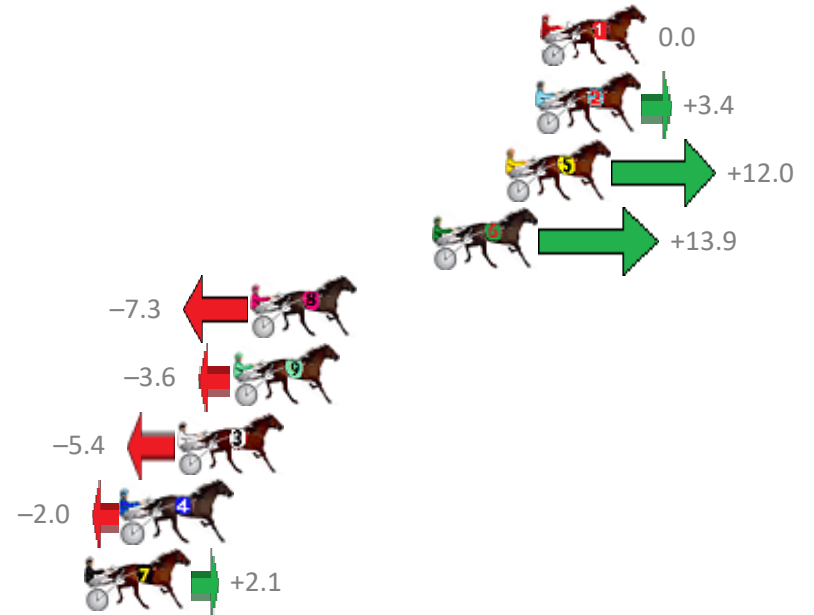

ALBION PARK Race 5 Distance 1660m

Saturday, 2 September 2017

Gross Time: 1:55.00 MileRate: 1:51.50 LeadTime: 3.60s First Qtr: 28.20s Second Qtr: 28.40s Third Qtr: 27.30s Fourth Qtr: 27.50s

No	Horse	Plc	Margin	Time	800Time (W)	400 Time (W)
1	AVONNOVA	1	0.0m	1:55.00	54.80s (0)	27.50s (0)
2	ULTIMATE ART	2	0.2m	1:55.01	54.57s (1)	27.36s (1)
5	MACH ALERT	3	1.4m	1:55.10	53.98s (1)	26.72s (1)
6	MAJOR CAM	4	4.3m	1:55.30	53.85s (1)	26.60s (1)
8	THE SPACE INVADER	5	11.5m	1:55.79	55.30s (0)	27.86s (0)
9	ALLELUIA	6	12.2m	1:55.84	55.05s (1)	27.77s (1)
3	JOYS A BABE	7	14.4m	1:55.99	55.17s (0)	27.64s (0)
4	MARKEY OH MARKEY	8	16.6m	1:56.14	54.94s (0)	27.27s (0)
7	IDEAL SCOTT	9	18.1m	1:56.24	54.66s (0)	27.16s (1)

Finish Position and metres gained from 800m

Trots Sectionals
Powered by
www.pjdata.com.au
Home of PJ Trots Analyser

The Racing Queensland Board (trading as Racing Queensland) and provider are not responsible for the completeness or accuracy of any of the information contained herein, and makes no representations about its suitability for any purpose.