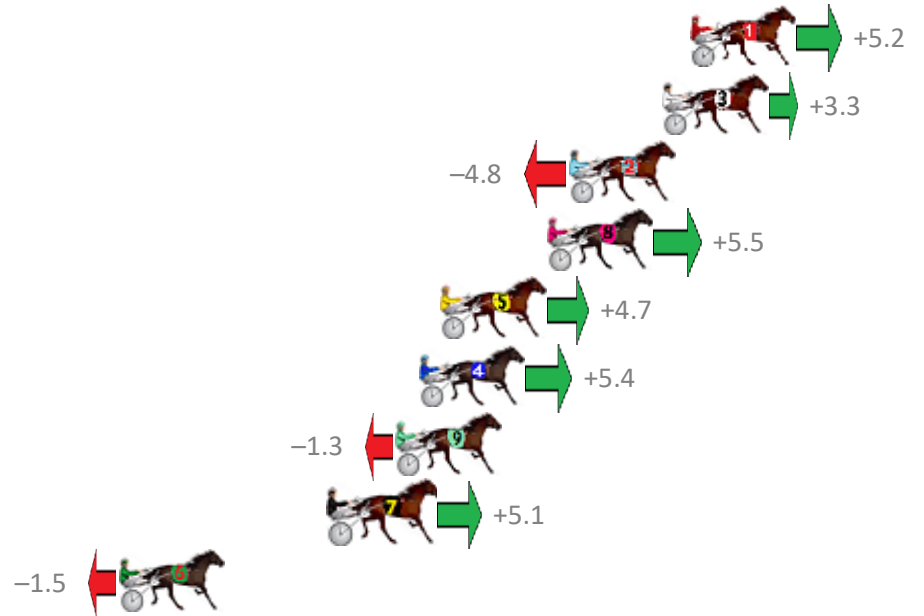

ALBION PARK Race 7 Distance 1660m

Saturday, 2 September 2017

Gross Time: 1:58.30 MileRate: 1:54.70 LeadTime: 3.50s First Qtr: 29.20s Second Qtr: 29.80s Third Qtr: 27.30s Fourth Qtr: 28.50s

No	Horse	Plc	Margin	Time	800Time (W)	400 Time (W)
1	CHEERS KATHY	1	0.0m	1:58.30	55.44s (0)	28.16s (0)
3	ZARAS DELIGHT	2	1.1m	1:58.38	55.57s (1)	28.41s (1)
2	FIREBBY	3	4.8m	1:58.64	56.13s (0)	28.84s (0)
8	KALINDA	4	5.7m	1:58.71	55.42s (0)	28.18s (0)
5	AUSSIE VISTA	5	9.9m	1:59.01	55.47s (1)	28.22s (1)
4	CALL ME YOURS	6	10.8m	1:59.07	55.42s (0)	28.10s (0)
9	ROCKIN RICHES	7	11.7m	1:59.13	55.89s (1)	28.65s (1)
7	BLAZING VC	8	14.3m	1:59.32	55.44s (1)	28.24s (2)
6	IRISHTOWN BABE	9	22.7m	1:59.92	55.90s (0)	28.61s (0)

Finish Position and metres gained from 800m

Trots Sectionals
Powered by
www.pjdata.com.au
Home of PJ Trots Analyser

The Racing Queensland Board (trading as Racing Queensland) and provider are not responsible for the completeness or accuracy of any of the information contained herein, and makes no representations about its suitability for any purpose.