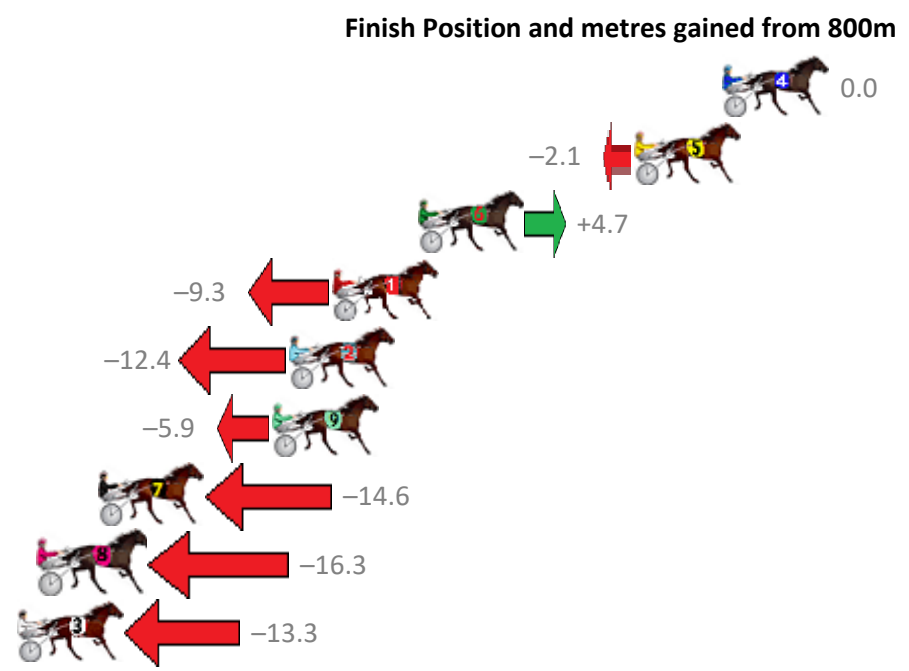

Redcliffe Race 5 Distance 1780m

Thursday, 28 September 2017

Gross Time: 2:11.10 MileRate: 1:58.50 LeadTime: 11.10s First Qtr: 30.80s Second Qtr: 30.40s Third Qtr: 29.20s Fourth Qtr: 29.60s

No	Horse	Plc	Margin	Time	800Time (W)	400 Time (W)
4	JUSTFORTHEGIRLS	1	0.0m	2:11.10	58.80s (0)	29.60s (0)
5	SONNY SAVEAO	2	3.5m	2:11.36	58.95s (1)	29.73s (1)
6	ELMAUR JOY	3	12.1m	2:12.00	58.45s (2)	29.68s (2)
1	VANTO HANOVER	4	15.5m	2:12.25	59.48s (1)	30.32s (2)
2	BUDDY BABCOCK	5	17.2m	2:12.37	59.71s (0)	30.49s (0)
9	BHAPPY	6	17.9m	2:12.42	59.23s (2)	30.47s (3)
7	EULO FLYER	7	24.8m	2:12.94	59.87s (0)	30.67s (0)
8	LITTLE LIZZIE JOVE	8	27.1m	2:13.11	60.00s (1)	30.81s (1)
3	DOOLITTLE DOOFY	9	31.1m	2:13.40	59.78s (0)	30.63s (0)

Trots Sectionals
Powered by
www.pjdata.com.au
Home of PJ Trots Analyser

The Racing Queensland Board (trading as Racing Queensland) and provider are not responsible for the completeness or accuracy of any of the information contained herein, and makes no representations about its suitability for any purpose.