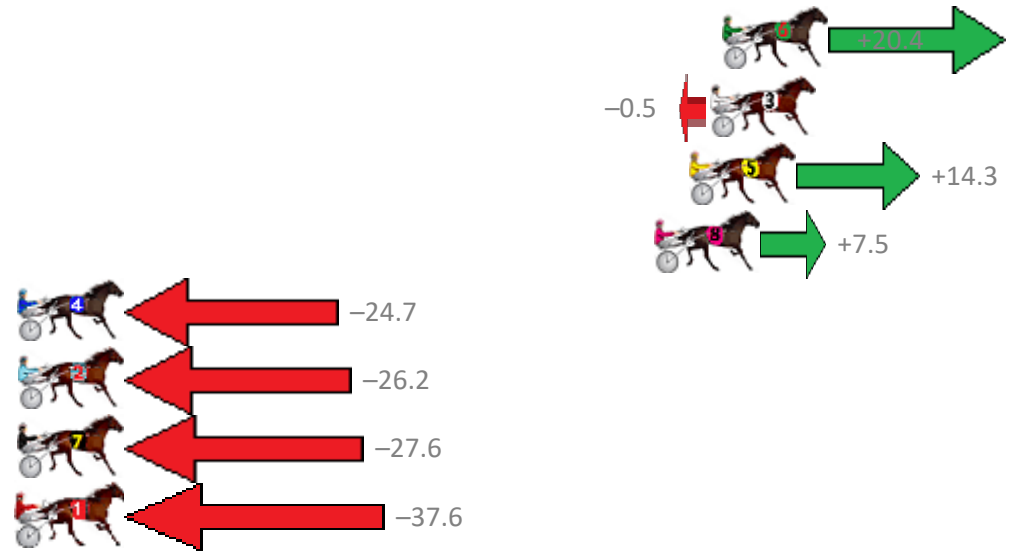

Redcliffe Race 7 Distance 2040m

Thursday, 28 September 2017

Gross Time: 2:29.90 MileRate: 1:58.30 LeadTime: 30.20s First Qtr: 28.90s Second Qtr: 31.70s Third Qtr: 29.40s Fourth Qtr: 29.70s

No	Horse	Plc	Margin	Time	800Time (W)	400 Time (W)
6	IM JOHNNY JET	1	0.0m	2:29.90	57.59s (1)	28.79s (2)
3	COUNTDOWN	2	0.5m	2:29.94	59.14s (1)	29.74s (1)
5	KETUT	3	1.3m	2:30.00	58.04s (1)	29.23s (2)
8	USANE FLASH	4	2.7m	2:30.10	58.55s (1)	29.69s (2)
4	KARLOO MAC	5	29.3m	2:32.08	60.92s (1)	31.27s (1)
2	EPIRUS BOY	6	32.8m	2:32.34	61.04s (0)	31.27s (0)
7	ISOBELA MAREE	7	39.0m	2:32.80	61.14s (0)	31.68s (1)
1	CHILLA BREEZE	8	39.4m	2:32.83	61.88s (0)	32.12s (0)

Finish Position and metres gained from 800m

Trots Sectionals
Powered by
www.pjdata.com.au
Home of PJ Trots Analyser

The Racing Queensland Board (trading as Racing Queensland) and provider are not responsible for the completeness or accuracy of any of the information contained herein, and makes no representations about its suitability for any purpose.