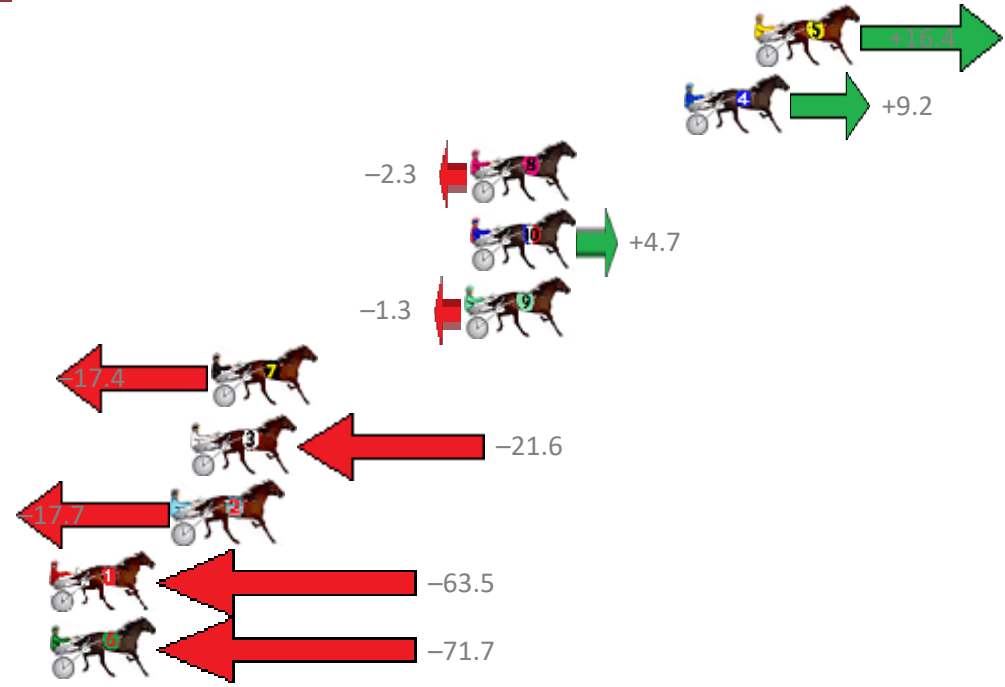

Redcliffe Race 6 Distance 2040m

Thursday, 28 September 2017

Gross Time: 2:32.70 MileRate: 2:00.50 LeadTime: 30.40s First Qtr: 30.80s Second Qtr: 30.70s Third Qtr: 29.80s Fourth Qtr: 31.00s

No	Horse	Plc	Margin	Time	800Time (W)	400 Time (W)
5	ROCKY CARRINGTON	1	0.0m	2:32.70	59.55s (2)	30.21s (2)
4	BLUE EYED CREATION	2	2.8m	2:32.92	60.10s (2)	30.75s (2)
8	BLISSFULINFIDELITY	3	11.3m	2:33.58	60.97s (0)	30.71s (1)
10	SWAFFHAM WATER	4	11.3m	2:33.58	60.44s (1)	31.19s (1)
9	LEVI JADE	5	11.5m	2:33.59	60.90s (1)	31.60s (1)
7	BLESSED IS THE BOY	6	21.6m	2:34.37	62.12s (0)	31.76s (0)
3	SOLDIER OF FORTUNE	7	22.4m	2:34.44	62.44s (1)	32.74s (0)
2	GOTTA GO RALPHIE	8	23.1m	2:34.49	62.15s (1)	32.68s (2)
1	HANDY BONUS	9	63.5m	2:37.62	65.63s (0)	35.35s (0)
6	CRYPTIC CHANCE	10	85.5m	2:39.33	66.25s (0)	35.94s (0)

Finish Position and metres gained from 800m

Trots Sectionals
Powered by
www.pjdata.com.au
Home of PJ Trots Analyser

The Racing Queensland Board (trading as Racing Queensland) and provider are not responsible for the completeness or accuracy of any of the information contained herein, and makes no representations about its suitability for any purpose.