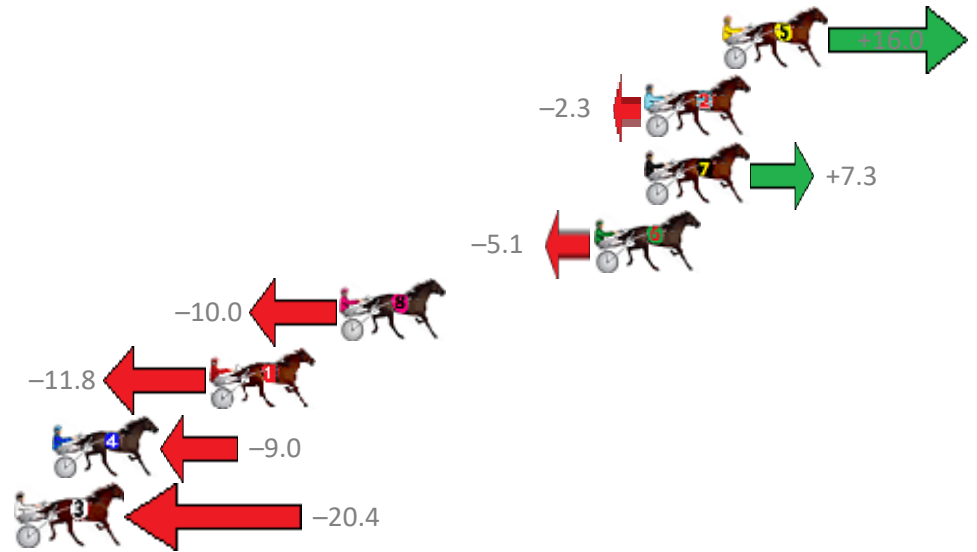

Redcliffe Race 1 Distance 1780m

Thursday, 28 September 2017

Gross Time: 2:10.40 MileRate: 1:57.90 LeadTime: 11.10s First Qtr: 30.30s Second Qtr: 29.00s Third Qtr: 29.60s Fourth Qtr: 30.40s

No	Horse	Plc	Margin	Time	800Time (W)	400 Time (W)
5	GUTS	1	0.0m	2:10.40	58.80s (1)	29.90s (2)
2	JAKES A JOY	2	3.1m	2:10.64	60.17s (0)	30.64s (0)
7	PRECIOUS CULLEN	3	3.1m	2:10.64	59.45s (1)	30.50s (2)
6	GOODTIME STRIDE	4	5.1m	2:10.79	60.38s (1)	30.70s (1)
8	MY AJAYE	5	15.2m	2:11.56	60.75s (1)	31.10s (1)
1	JACKS GAMBIT	6	20.4m	2:11.95	60.88s (0)	31.34s (0)
4	ANY WONDER	7	26.6m	2:12.42	60.67s (0)	31.52s (1)
3	FRENCH GLOBE	8	46.8m	2:13.96	61.53s (0)	32.44s (0)

Finish Position and metres gained from 800m

Trots Sectionals
Powered by
www.pjdata.com.au
Home of PJ Trots Analyser

The Racing Queensland Board (trading as Racing Queensland) and provider are not responsible for the completeness or accuracy of any of the information contained herein, and makes no representations about its suitability for any purpose.