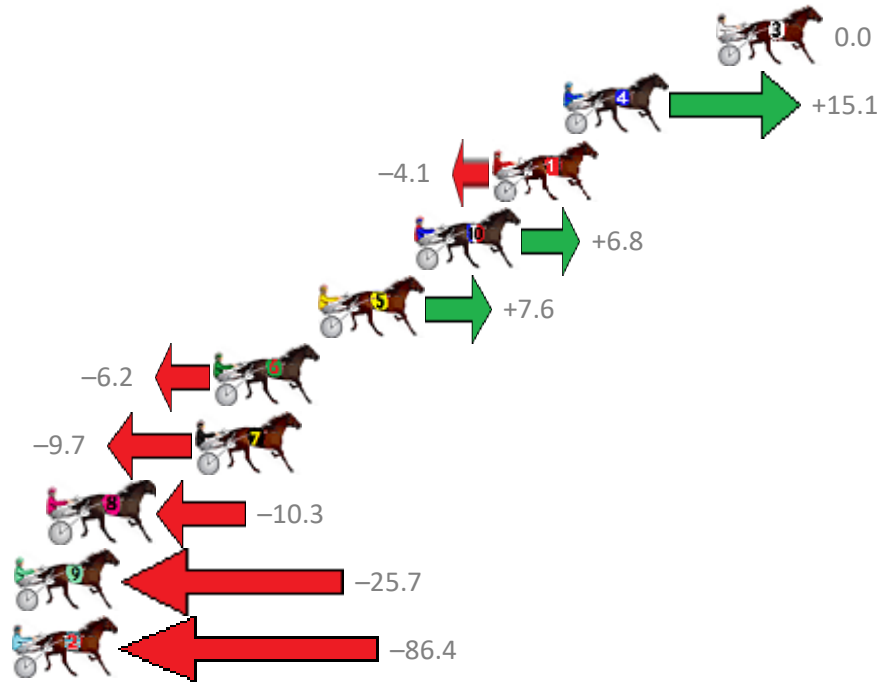

Redcliffe Race 2 Distance 1780m

Thursday, 28 September 2017

Gross Time: 2:14.30 MileRate: 2:01.50 LeadTime: 11.10s First Qtr: 31.40s Second Qtr: 32.90s Third Qtr: 29.60s Fourth Qtr: 29.30s

No	Horse	Plc	Margin	Time	800Time (W)	400 Time (W)
3	IM ANGUS MATTGREG	1	0.0m	2:14.30	58.90s (0)	29.30s (0)
4	ARCHIECANO	2	6.1m	2:14.75	57.79s (2)	29.16s (1)
1	ENRIQUES ME DAD	3	8.9m	2:14.95	59.20s (0)	29.48s (0)
10	BALLATOR THOR	4	12.0m	2:15.18	58.40s (1)	29.05s (1)
5	ITS ALL TORQUE	5	15.8m	2:15.46	58.34s (1)	29.58s (2)
6	NINE CARD PLAYER	6	20.0m	2:15.76	59.36s (1)	29.11s (1)
7	MONTANA BRAVE	7	20.7m	2:15.82	59.61s (0)	29.94s (0)
8	AMBER STRIKE	8	26.5m	2:16.24	59.66s (0)	29.81s (0)
9	ARMBROS LAD	9	27.9m	2:16.34	60.79s (1)	31.12s (1)
2	OUR MIKAELA	10	95.4m	2:21.29	65.26s (1)	34.13s (0)

Finish Position and metres gained from 800m

Trots Sectionals
Powered by
www.pjdata.com.au
Home of PJ Trots Analyser

The Racing Queensland Board (trading as Racing Queensland) and provider are not responsible for the completeness or accuracy of any of the information contained herein, and makes no representations about its suitability for any purpose.