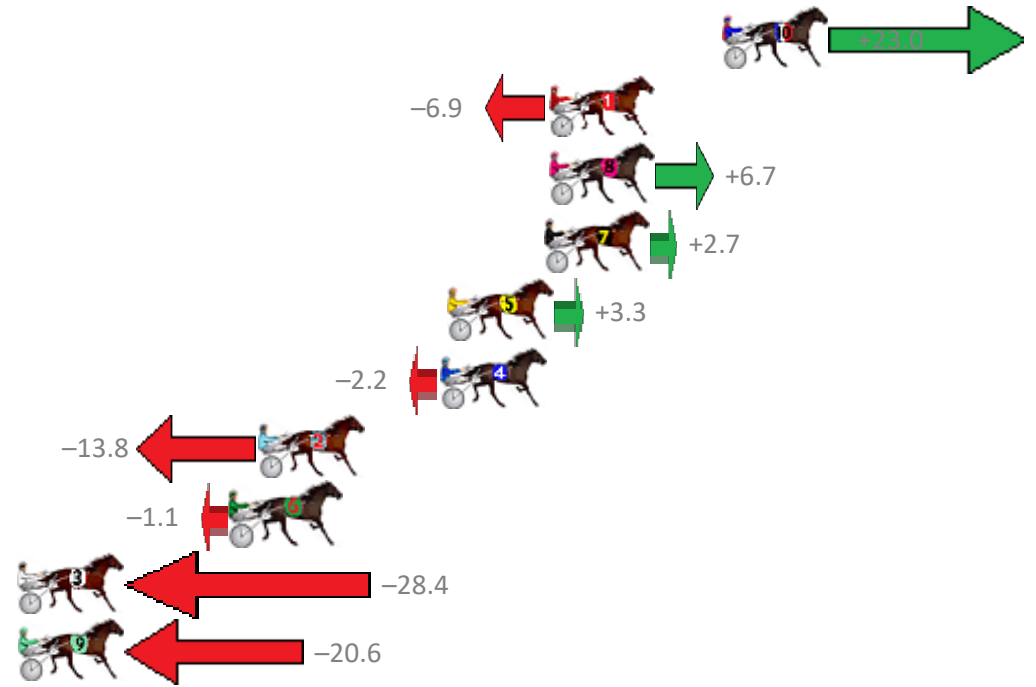

Redcliffe Race 3 Distance 1780m

Thursday, 28 September 2017

Gross Time: 2:13.50 MileRate: 2:00.70 LeadTime: 11.10s First Qtr: 30.50s Second Qtr: 31.50s Third Qtr: 29.20s Fourth Qtr: 31.20s

No	Horse	Plc	Margin	Time	800Time (W)	400 Time (W)
10	OUR BUSCEMI	1	0.0m	2:13.50	58.66s (1)	29.33s (1)
1	JULIA MAC	2	6.9m	2:14.04	60.92s (0)	31.74s (0)
8	NOTTELLINYA	3	6.9m	2:14.04	59.89s (1)	31.10s (2)
7	QUEENS ACCENT	4	7.1m	2:14.05	60.20s (0)	30.91s (0)
5	MACHBINO	5	10.9m	2:14.35	60.15s (0)	30.79s (0)
4	LONG DIRT ROAD	6	11.2m	2:14.37	60.57s (1)	31.75s (1)
2	CRUISIN ALONG	7	18.4m	2:14.94	61.44s (1)	32.23s (0)
6	SCOTT TOM	8	19.5m	2:15.02	60.48s (1)	31.22s (1)
3	DOOLITTLE DANDY	9	33.2m	2:16.09	62.54s (0)	30.20s (0)
9	IDEAL HOLMBOY	10	42.4m	2:16.81	61.96s (0)	32.34s (0)

Finish Position and metres gained from 800m

Trots Sectionals
Powered by
www.pjdata.com.au
Home of PJ Trots Analyser

The Racing Queensland Board (trading as Racing Queensland) and provider are not responsible for the completeness or accuracy of any of the information contained herein, and makes no representations about its suitability for any purpose.