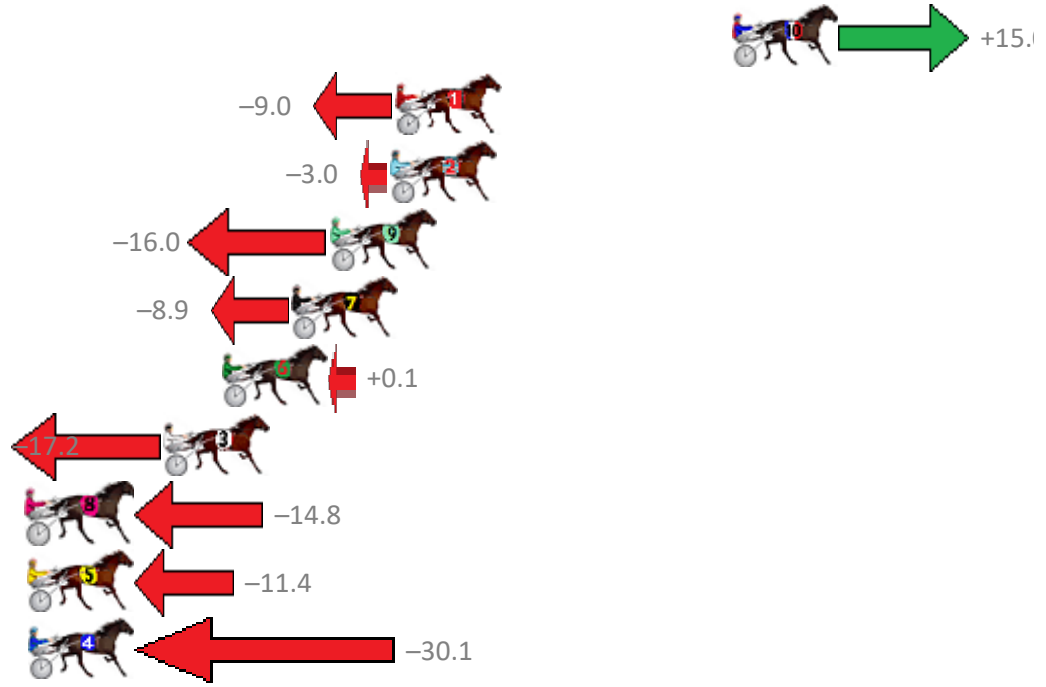

Redcliffe Race 4 Distance 2040m

Thursday, 28 September 2017

Gross Time: 2:33.30 MileRate: 2:00.90 LeadTime: 31.30s First Qtr: 31.30s Second Qtr: 31.40s Third Qtr: 28.90s Fourth Qtr: 30.40s

No	Horse	Plc	Margin	Time	800Time (W)	400 Time (W)
10	AARCADO	1	0.0m	2:33.30	58.19s (1)	29.87s (2)
1	MODERN THOUGHT	2	13.4m	2:34.32	59.97s (0)	30.99s (0)
2	ALWAYS A JEWEL	3	13.6m	2:34.33	59.52s (1)	30.31s (2)
9	THERESACHANCE	4	16.0m	2:34.52	60.49s (0)	31.62s (0)
7	KYLIE BROMAC	5	17.5m	2:34.63	59.96s (0)	30.91s (0)
6	ZEROS SHOUT	6	20.3m	2:34.84	59.29s (1)	30.53s (1)
3	THE JEWEL THIEF	7	22.6m	2:35.02	60.57s (1)	31.43s (1)
8	ZINDEL	8	28.4m	2:35.46	60.40s (0)	31.01s (0)
5	MAJORESS JUJON	9	29.8m	2:35.56	60.15s (0)	30.67s (1)
4	IM ISABELLA	10	30.3m	2:35.60	61.53s (1)	32.40s (1)

Finish Position and metres gained from 800m

Trots Sectionals
Powered by
www.pjdata.com.au
Home of PJ Trots Analyser

The Racing Queensland Board (trading as Racing Queensland) and provider are not responsible for the completeness or accuracy of any of the information contained herein, and makes no representations about its suitability for any purpose.