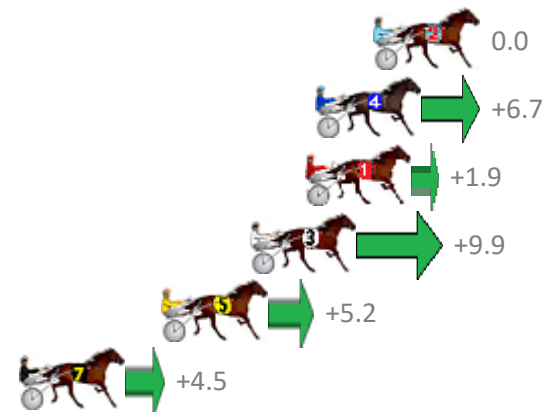

Albion Park Race 3 Distance 1660m

Tuesday, 3 October 2017

Gross Time: 1:59.60 MileRate: 1:55.90 LeadTime: 3.50s First Qtr: 29.20s Second Qtr: 31.80s Third Qtr: 27.90s Fourth Qtr: 27.20s

No	Horse	Plc	Margin	Time	800Time (W)	400 Time (W)
2	OUTLAW FELLA	1	0.0m	1:59.60	55.10s (0)	27.20s (0)
4	ONEDIN HIGHLANDER	2	2.3m	1:59.76	54.64s (0)	26.76s (0)
1	RIVERLEIGH ROCKET	3	2.7m	1:59.78	54.97s (0)	27.08s (0)
3	WITH AUTHORITY	4	4.9m	1:59.93	54.42s (1)	27.47s (1)
5	JACK HAMMER	5	8.4m	2:00.17	54.74s (0)	26.82s (0)
7	GUTS	6	14.1m	2:00.56	54.79s (0)	27.51s (1)

Finish Position and metres gained from 800m

Trots Sectionals
Powered by
www.pjdata.com.au
Home of PJ Trots Analyser

The Racing Queensland Board (trading as Racing Queensland) and provider are not responsible for the completeness or accuracy of any of the information contained herein, and makes no representations about its suitability for any purpose.