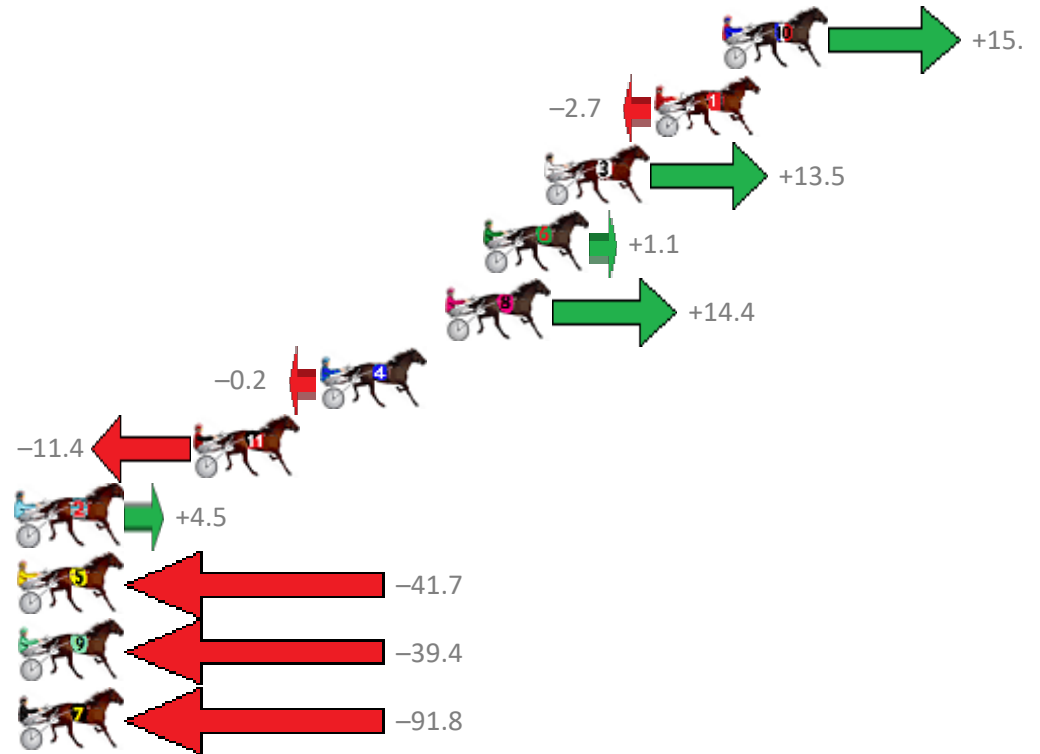

Albion Park Race 1 Distance 2138m

Tuesday, 3 October 2017

Gross Time: 2:43.70 MileRate: 2:01.50 LeadTime: 42.60s First Qtr: 30.70s Second Qtr: 30.10s Third Qtr: 29.50s Fourth Qtr: 30.80s

No	Horse	Plc	Margin	Time	800Time (W)	400 Time (W)
10	CHEVALS RACER	1	0.0m	2:43.70	59.15s (1)	29.85s (1)
1	LOCHABER	2	2.7m	2:43.91	60.50s (0)	31.01s (0)
3	HARD DONE BY	3	7.1m	2:44.25	59.28s (1)	30.02s (1)
6	LANSBURY	4	9.5m	2:44.43	60.22s (1)	30.95s (0)
8	LAVROS SEGIL	5	11.0m	2:44.55	59.21s (1)	30.54s (3)
4	SPUD	6	16.0m	2:44.93	60.32s (0)	30.28s (1)
11	IVANOV	7	21.0m	2:45.32	61.16s (0)	30.89s (0)
2	STEVES STAR	8	45.1m	2:47.17	59.96s (0)	31.41s (0)
5	SODESKA	9	46.9m	2:47.31	63.44s (0)	33.23s (0)
9	REINE DES GITANS	10	48.4m	2:47.43	63.27s (2)	33.26s (2)
7	MIKE TITAN	11	171.8m	2:56.93	67.22s (0)	36.33s (0)

Finish Position and metres gained from 800m

Trots Sectionals
Powered by
www.pjdata.com.au
Home of PJ Trots Analyser

The Racing Queensland Board (trading as Racing Queensland) and provider are not responsible for the completeness or accuracy of any of the information contained herein, and makes no representations about its suitability for any purpose.