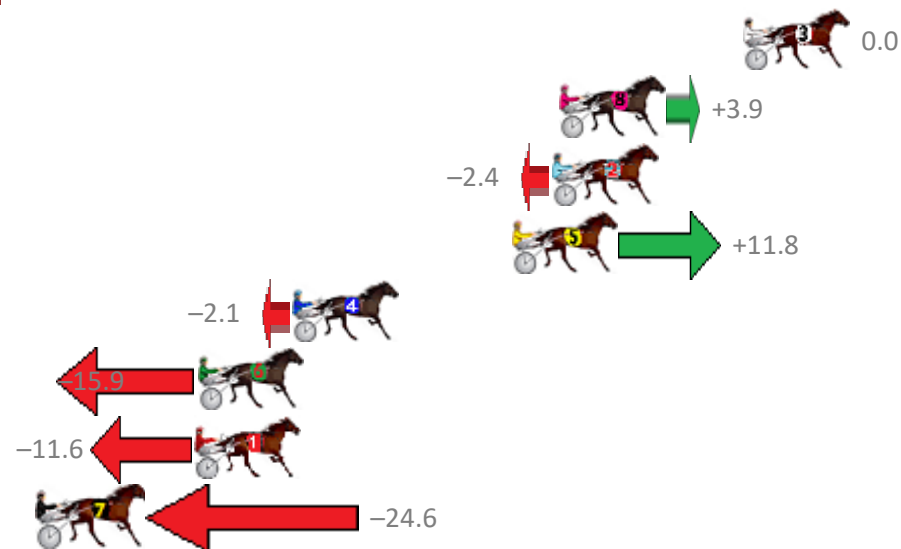

Albion Park Race 6 Distance 1660m

Tuesday, 3 October 2017

Gross Time: 1:58.40 MileRate: 1:54.80 LeadTime: 3.60s First Qtr: 28.40s Second Qtr: 30.40s Third Qtr: 27.60s Fourth Qtr: 28.40s

No	Horse	Plc	Margin	Time	800Time (W)	400 Time (W)
3	BLAZING VC	1	0.0m	1:58.40	56.00s (0)	28.40s (0)
8	RUBYS BAD BOY	2	7.3m	1:58.92	55.73s (1)	28.02s (1)
2	CIRCLE LINE	3	7.6m	1:58.94	56.17s (0)	28.39s (0)
5	MONKSEATON	4	9.2m	1:59.05	55.17s (1)	27.38s (1)
4	LIVE IN STYLE	5	17.9m	1:59.67	56.15s (1)	28.32s (1)
6	BACK PAGE NEWS	6	21.7m	1:59.94	57.11s (1)	29.56s (1)
1	CRYPTIC CHANCE	7	21.8m	1:59.95	56.81s (0)	28.95s (0)
7	REDDY FIRE	8	40.6m	2:01.28	57.72s (0)	29.62s (0)

Finish Position and metres gained from 800m

Trots Sectionals
Powered by
www.pjdata.com.au
Home of PJ Trots Analyser

The Racing Queensland Board (trading as Racing Queensland) and provider are not responsible for the completeness or accuracy of any of the information contained herein, and makes no representations about its suitability for any purpose.