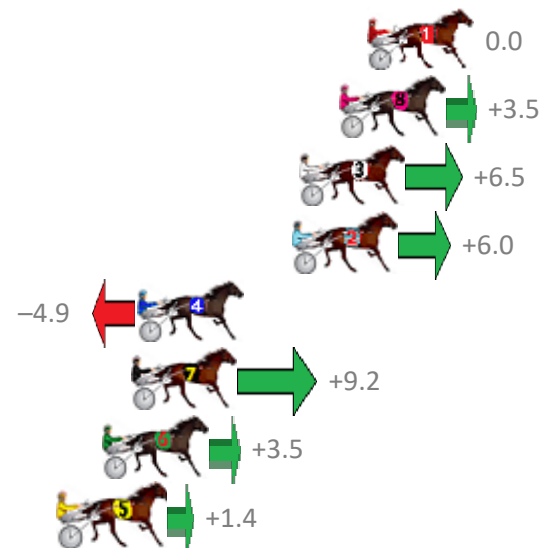

Albion Park Race 4 Distance 1660m

Tuesday, 3 October 2017

Gross Time: 1:58.80 MileRate: 1:55.20 LeadTime: 3.40s First Qtr: 28.60s Second Qtr: 31.30s Third Qtr: 27.80s Fourth Qtr: 27.70s

No	Horse	Plc	Margin	Time	800Time (W)	400 Time (W)
1	WATTLEBANK FLYER	1	0.0m	1:58.80	55.50s (0)	27.70s (0)
8	MACHIN OUT	2	1.1m	1:58.88	55.26s (0)	27.47s (0)
3	IM JOHNNY JET	3	2.7m	1:58.99	55.05s (0)	27.28s (0)
2	WYNBERG TERROR	4	3.0m	1:59.01	55.08s (1)	27.33s (1)
4	THE PACMAN	5	9.1m	1:59.43	55.84s (1)	28.05s (1)
7	MAJOR SCORE	6	9.4m	1:59.45	54.86s (1)	27.15s (1)
6	SUPALINER	7	10.5m	1:59.53	55.26s (0)	27.44s (0)
5	CLOCKON DOC LOMBO	8	12.2m	1:59.64	55.40s (1)	27.66s (1)

Finish Position and metres gained from 800m

Trots Sectionals
Powered by
www.pjdata.com.au
Home of PJ Trots Analyser

The Racing Queensland Board (trading as Racing Queensland) and provider are not responsible for the completeness or accuracy of any of the information contained herein, and makes no representations about its suitability for any purpose.