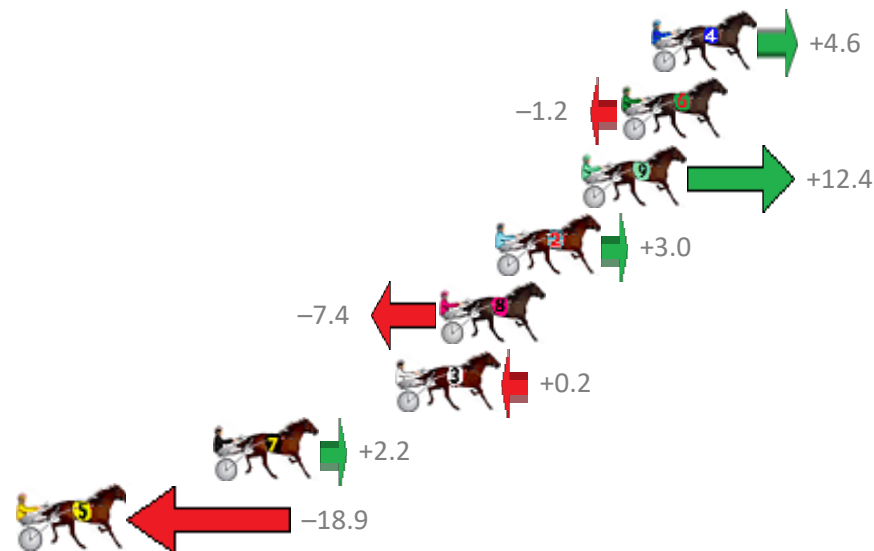

Albion Park Race 7 Distance 1660m

Tuesday, 3 October 2017

Gross Time: 1:59.30 MileRate: 1:55.70 LeadTime: 3.50s First Qtr: 27.20s Second Qtr: 30.90s Third Qtr: 29.10s Fourth Qtr: 28.60s

No	Horse	Plc	Margin	Time	800Time (W)	400 Time (W)
4	DONNY JONES	1	0.0m	1:59.30	57.37s (0)	28.27s (0)
6	CROWNING GLORY	2	1.2m	1:59.39	57.79s (0)	28.67s (0)
9	YANKEE STRUTTER	3	2.8m	1:59.50	56.81s (1)	27.56s (2)
2	COUNTERFEIT CASH	4	6.2m	1:59.74	57.48s (0)	28.33s (0)
8	SLIPASLYGRIN	5	8.4m	1:59.90	58.23s (1)	29.20s (1)
3	PARTY STARTER	6	10.2m	2:00.03	57.69s (1)	28.27s (1)
7	SWIFT APPROVAL	7	17.4m	2:00.54	57.54s (1)	28.93s (2)
5	CORPORAL JUJON	8	25.1m	2:01.09	59.06s (1)	29.71s (1)

Finish Position and metres gained from 800m

Trots Sectionals
Powered by
www.pjdata.com.au
Home of PJ Trots Analyser

The Racing Queensland Board (trading as Racing Queensland) and provider are not responsible for the completeness or accuracy of any of the information contained herein, and makes no representations about its suitability for any purpose.