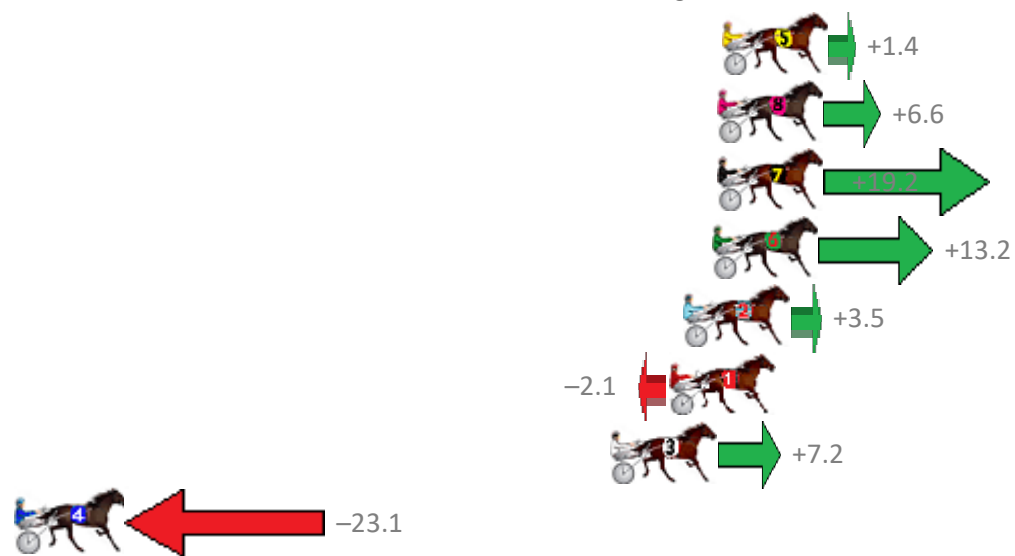

Albion Park Race 5 Distance 1660m

Tuesday, 3 October 2017

Gross Time: 1:57.60 MileRate: 1:54.00 LeadTime: 3.60s First Qtr: 26.70s Second Qtr: 30.00s Third Qtr: 27.60s Fourth Qtr: 29.70s

NoHorse	Plc	Margin	Time	800Time (W)	400 Time (W)
5 DJANGO MACH	1	0.0m	1:57.60	57.20s (1)	29.58s (1)
8 SUBTLE ADVICE	2	0.2m	1:57.61	56.83s (1)	29.24s (1)
7 ZARAS DELIGHT	3	0.2m	1:57.61	55.92s (2)	28.66s (2)
6 THE DUKE DOWNUNDE	4	0.4m	1:57.63	56.35s (2)	28.87s (1)
2 DOMESTIC ART	5	1.5m	1:57.71	57.05s (0)	29.44s (0)
1 JANGO FETT	6	2.1m	1:57.76	57.45s (0)	29.86s (0)
3 BRONZE ECSTASY	7	4.4m	1:57.93	56.78s (1)	29.11s (0)
4 CRUISIN CARL	8	33.5m	2:00.09	58.95s (0)	30.61s (0)

Finish Position and metres gained from 800m

Trots Sectionals
Powered by
www.pjdata.com.au
Home of PJ Trots Analyser

The Racing Queensland Board (trading as Racing Queensland) and provider are not responsible for the completeness or accuracy of any of the information contained herein, and makes no representations about its suitability for any purpose.