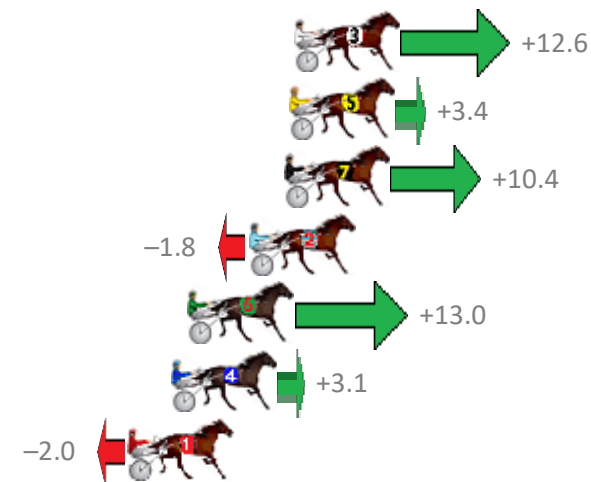

Albion Park Race 2 Distance 1660m

Tuesday, 3 October 2017

Gross Time: 1:58.30 MileRate: 1:54.70 LeadTime: 3.40s First Qtr: 27.90s Second Qtr: 30.40s Third Qtr: 29.10s Fourth Qtr: 27.50s

No	Horse	Plc	Margin	Time	800Time (W)	400 Time (W)
3	GEORGIA GRACE	1	0.0m	1:58.30	55.71s (1)	27.05s (2)
5	ANYCHANCE	2	0.2m	1:58.31	56.36s (1)	27.36s (1)
7	OCEANS PREDATOR	3	0.4m	1:58.33	55.86s (0)	26.61s (1)
2	THE CHARGING MOA	4	1.8m	1:58.42	56.73s (0)	27.62s (0)
6	MANDY KRIDEN	5	4.2m	1:58.59	55.68s (1)	26.55s (2)
4	MAJOR MOMENT	6	4.9m	1:58.64	56.38s (1)	27.38s (1)
1	PROFICIENT	7	6.6m	1:58.75	56.74s (0)	27.50s (0)

Finish Position and metres gained from 800m

Trots Sectionals
Powered by
www.pjdata.com.au
Home of PJ Trots Analyser

The Racing Queensland Board (trading as Racing Queensland) and provider are not responsible for the completeness or accuracy of any of the information contained herein, and makes no representations about its suitability for any purpose.