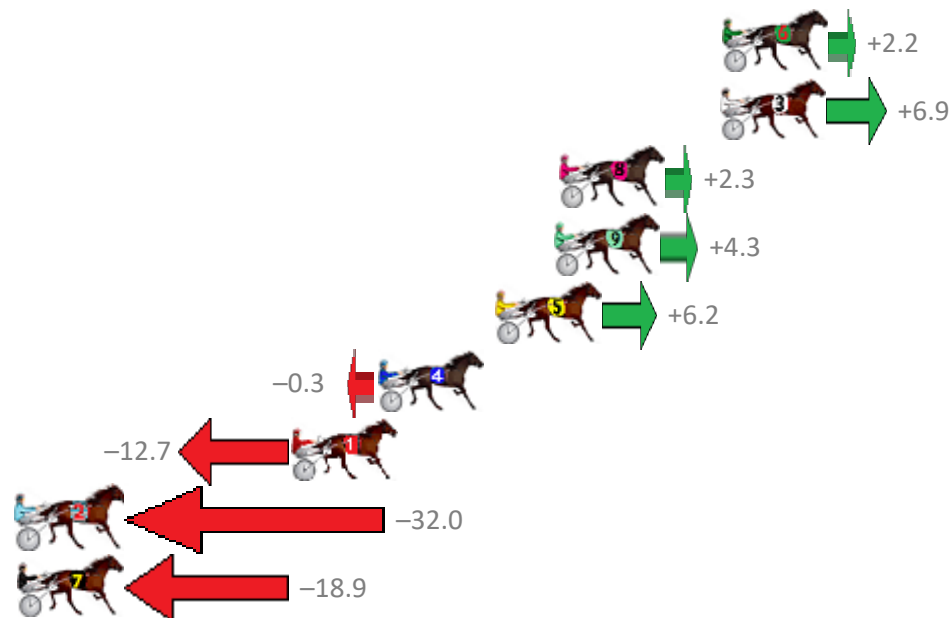

Albion Park Race 8 Distance 1660m

Tuesday, 3 October 2017

Gross Time: 1:58.50 MileRate: 1:54.90 LeadTime: 3.40s First Qtr: 27.60s Second Qtr: 30.90s Third Qtr: 28.30s Fourth Qtr: 28.30s

No Horse	Plc	Margin	Time	800Time (W)	400 Time (W)
6 BLUE POINTER	1	0.0m	1:58.50	56.44s (1)	28.30s (1)
3 MAJOR KIWI	2	0.1m	1:58.51	56.11s (1)	27.94s (1)
8 INA GREAT PLACE	3	6.5m	1:58.96	56.44s (0)	28.08s (0)
9 SHAREAPASSION	4	6.7m	1:58.97	56.30s (2)	28.60s (2)
5 RORY MACH	5	9.0m	1:59.14	56.16s (1)	28.27s (2)
4 EPIRUS BOY	6	13.7m	1:59.47	56.62s (0)	28.26s (0)
1 CORRINYAH CONMAN	7	17.1m	1:59.71	57.50s (0)	29.16s (0)
2 MACH CRUISER	8	32.0m	2:00.76	58.86s (0)	30.52s (0)
7 BUY CHEVRON DIRECT	9	34.5m	2:00.94	57.94s (2)	29.65s (2)

Finish Position and metres gained from 800m

Trots Sectionals
Powered by
www.pjdata.com.au
Home of PJ Trots Analyser

The Racing Queensland Board (trading as Racing Queensland) and provider are not responsible for the completeness or accuracy of any of the information contained herein, and makes no representations about its suitability for any purpose.