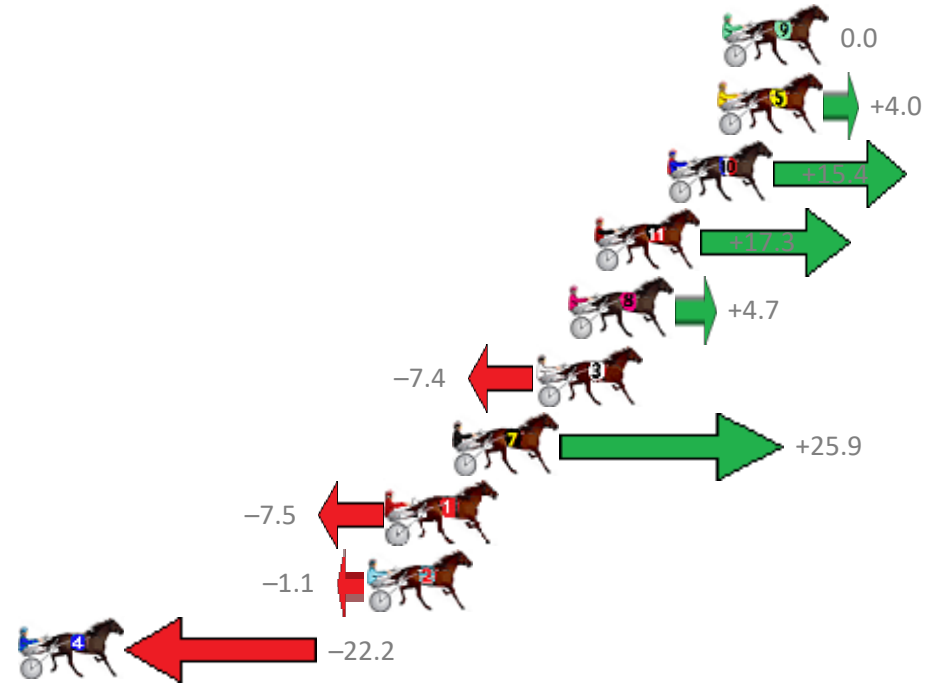

Albion Park Race 9 Distance 1660m

Tuesday, 3 October 2017

Gross Time: 1:59.70 MileRate: 1:56.10 LeadTime: 3.50s First Qtr: 28.40s Second Qtr: 29.60s Third Qtr: 29.80s Fourth Qtr: 28.40s

No	Horse	Plc	Margin	Time	800Time (W)	400 Time (W)
9	OLIVER WINKLE	1	0.0m	1:59.70	58.20s (1)	28.37s (1)
5	HE GETS IT	2	0.2m	1:59.71	57.91s (1)	28.07s (1)
10	BLINGITTOHEMAX	3	2.2m	1:59.86	57.08s (1)	27.56s (2)
11	FIRE AND ICE	4	5.1m	2:00.06	56.94s (1)	27.40s (2)
8	MASTER MONTANA	5	6.1m	2:00.13	57.86s (0)	28.15s (0)
3	CATCH THE BREEZE	6	7.4m	2:00.23	58.74s (0)	28.93s (0)
7	NEWMERELLA SHARKIE	7	10.7m	2:00.46	56.32s (0)	27.46s (0)
1	PURE MADNESS	8	13.3m	2:00.64	58.75s (0)	28.99s (0)
2	SUGARMAMA	9	14.1m	2:00.70	58.28s (1)	28.71s (2)
4	HEAVENS HINT	10	30.6m	2:01.87	59.82s (1)	30.26s (2)

Finish Position and metres gained from 800m

Trots Sectionals
Powered by
www.pjdata.com.au
Home of PJ Trots Analyser

The Racing Queensland Board (trading as Racing Queensland) and provider are not responsible for the completeness or accuracy of any of the information contained herein, and makes no representations about its suitability for any purpose.