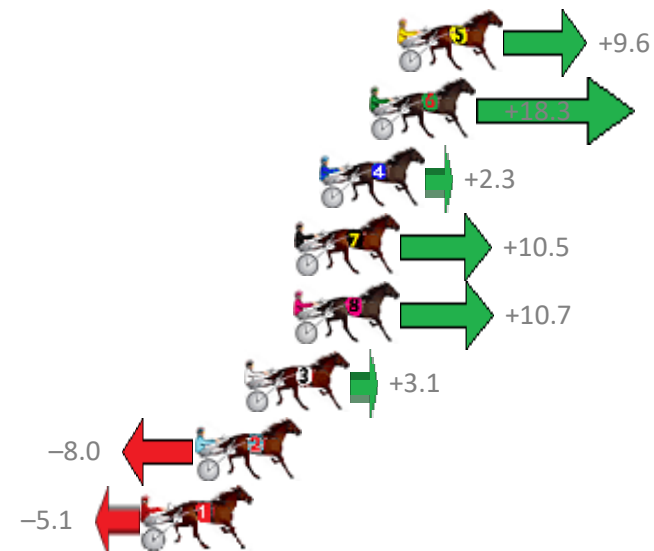

Albion Park Race 1 Distance 2138m

Tuesday, 10 October 2017

Gross Time: 2:41.00 MileRate: 2:01.20 LeadTime: 40.40s First Qtr: 31.60s Second Qtr: 30.80s Third Qtr: 28.30s Fourth Qtr: 29.90s

No	Horse	Plc	Margin	Time	800Time (W)	400 Time (W)
5	SENITAS SUCCESS	1	0.0m	2:41.00	57.50s (1)	29.32s (2)
6	LAVROS SEGIL	2	1.1m	2:41.08	56.87s (1)	28.58s (2)
4	MONORAIL	3	3.1m	2:41.23	58.03s (1)	29.59s (1)
7	ILLDOITWHENIMREADY	4	4.1m	2:41.31	57.44s (1)	29.12s (2)
8	TAIMATE SUCCESS	5	4.1m	2:41.31	57.42s (0)	29.07s (1)
3	CHEVALS RACER	6	6.1m	2:41.46	57.97s (0)	29.50s (0)
2	ALL STAR ANGUS	7	8.0m	2:41.60	58.78s (0)	30.50s (0)
1	LANSBURY	8	10.1m	2:41.75	58.57s (0)	30.12s (0)

Finish Position and metres gained from 800m

Trots Sectionals
Powered by
www.pjdata.com.au
Home of PJ Trots Analyser

The Racing Queensland Board (trading as Racing Queensland) and provider are not responsible for the completeness or accuracy of any of the information contained herein, and makes no representations about its suitability for any purpose.