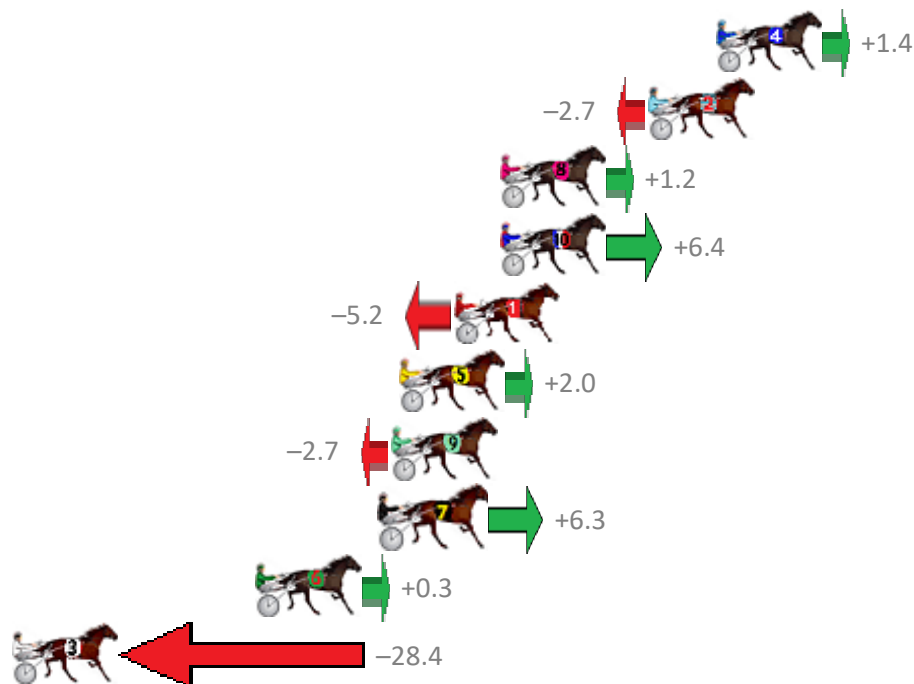

Albion Park Race 8 Distance 1660m

Tuesday, 10 October 2017

Gross Time: 1:59.10 MileRate: 1:55.40 LeadTime: 3.50s First Qtr: 27.90s Second Qtr: 32.00s Third Qtr: 27.90s Fourth Qtr: 27.80s

No	Horse	Plc	Margin	Time	800Time (W)	400 Time (W)
4	ZARAS DELIGHT	1	0.0m	1:59.10	55.60s (1)	27.62s (1)
2	THE DUKE DOWNUNDE	2	2.7m	1:59.29	55.89s (0)	27.99s (0)
8	SUBTLE ADVICE	3	8.6m	1:59.70	55.62s (0)	27.61s (0)
10	OASIS DREAM	4	8.6m	1:59.70	55.25s (2)	27.91s (2)
1	HARD TO HEAR	5	10.4m	1:59.82	56.06s (0)	28.20s (0)
5	RUBYS BAD BOY	6	12.6m	1:59.98	55.56s (0)	27.48s (0)
9	KASH	7	12.9m	1:60.00	55.89s (1)	27.79s (1)
7	PROFICIENT	8	13.3m	2:00.02	55.26s (2)	27.88s (2)
6	RAZEN TROUBLE	9	18.3m	2:00.37	55.68s (1)	27.90s (2)
3	GLOWING COURAGE	10	34.4m	2:01.49	57.68s (1)	29.58s (1)

Finish Position and metres gained from 800m

Trots Sectionals
Powered by
www.pjdata.com.au
Home of PJ Trots Analyser