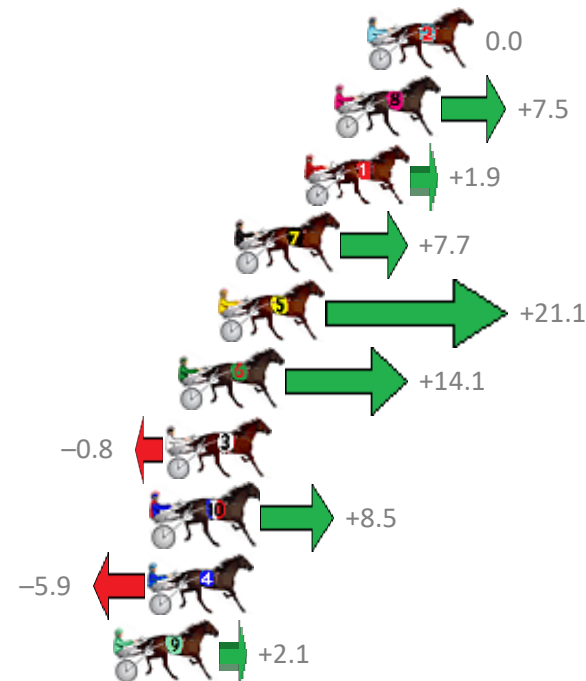

Albion Park Race 5 Distance 1660m

Tuesday, 10 October 2017

Gross Time: 1:56.60 MileRate: 1:53.10 LeadTime: 3.40s First Qtr: 27.30s Second Qtr: 29.70s Third Qtr: 27.80s Fourth Qtr: 28.40s

No	Horse	Plc	Margin	Time	800Time (W)	400 Time (W)
2	POLISHED ROCKS	1	0.0m	1:56.60	56.20s (0)	28.40s (0)
8	LENNY THE LEGEND	2	1.3m	1:56.69	55.67s (0)	27.92s (1)
1	LANCELOT BROMAC	3	2.5m	1:56.78	56.07s (0)	28.27s (0)
7	IM JOHNNY JET	4	5.3m	1:56.98	55.66s (0)	28.00s (0)
5	VILLAGE WITCH	5	5.9m	1:57.02	54.72s (1)	27.14s (1)
6	MACHIN OUT	6	7.5m	1:57.13	55.21s (1)	27.57s (2)
3	MAKE A STATEMENT	7	8.0m	1:57.17	56.26s (1)	28.74s (2)
10	NUREYEV	8	8.5m	1:57.20	55.60s (1)	27.98s (2)
4	CONTROVERSIAL	9	8.7m	1:57.22	56.61s (1)	28.79s (1)
9	WATTLEBANK FLYER	10	10.1m	1:57.32	56.05s (1)	28.42s (2)

Finish Position and metres gained from 800m

Trots Sectionals
Powered by
www.pjdata.com.au
Home of PJ Trots Analyser

The Racing Queensland Board (trading as Racing Queensland) and provider are not responsible for the completeness or accuracy of any of the information contained herein, and makes no representations about its suitability for any purpose.