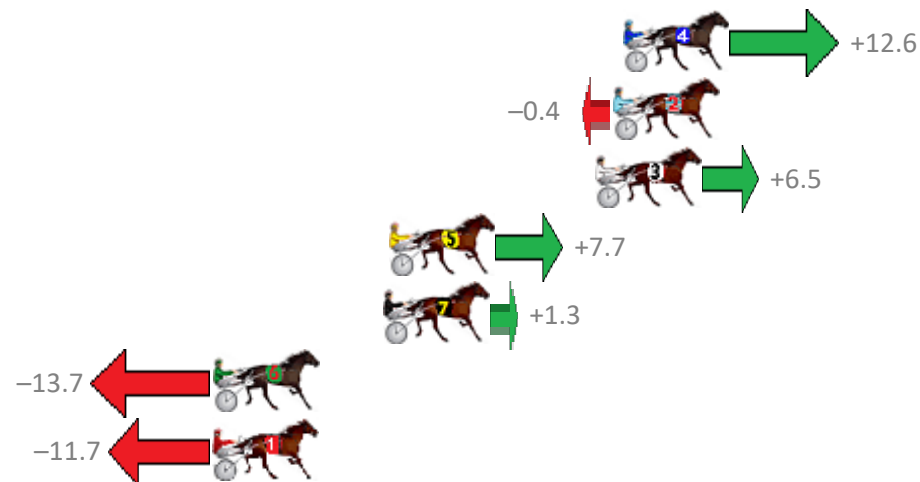

Albion Park Race 2 Distance 1660m

Tuesday, 10 October 2017

Gross Time: 1:57.60 MileRate: 1:54.00 LeadTime: 3.40s First Qtr: 27.40s Second Qtr: 30.20s Third Qtr: 27.70s Fourth Qtr: 28.90s

No	Horse	Plc	Margin	Time	800Time (W)	400 Time (W)
4	JACK HAMMER	1	0.0m	1:57.60	55.71s (1)	28.25s (2)
2	SLIPASLYGRIN	2	0.4m	1:57.63	56.63s (0)	28.93s (0)
3	BACK PAGE NEWS	3	1.1m	1:57.68	56.14s (1)	28.76s (2)
5	PARTY STARTER	4	9.3m	1:58.27	56.06s (1)	28.59s (2)
7	GLENCORE	5	9.5m	1:58.29	56.51s (0)	28.92s (1)
6	ROCKNROLLHIGHLIGHT	6	16.3m	1:58.78	57.57s (1)	29.99s (1)
1	DOMESTIC ART	7	16.3m	1:58.78	57.43s (0)	29.69s (0)

Finish Position and metres gained from 800m

Trots Sectionals
Powered by
www.pjdata.com.au
Home of PJ Trots Analyser

The Racing Queensland Board (trading as Racing Queensland) and provider are not responsible for the completeness or accuracy of any of the information contained herein, and makes no representations about its suitability for any purpose.