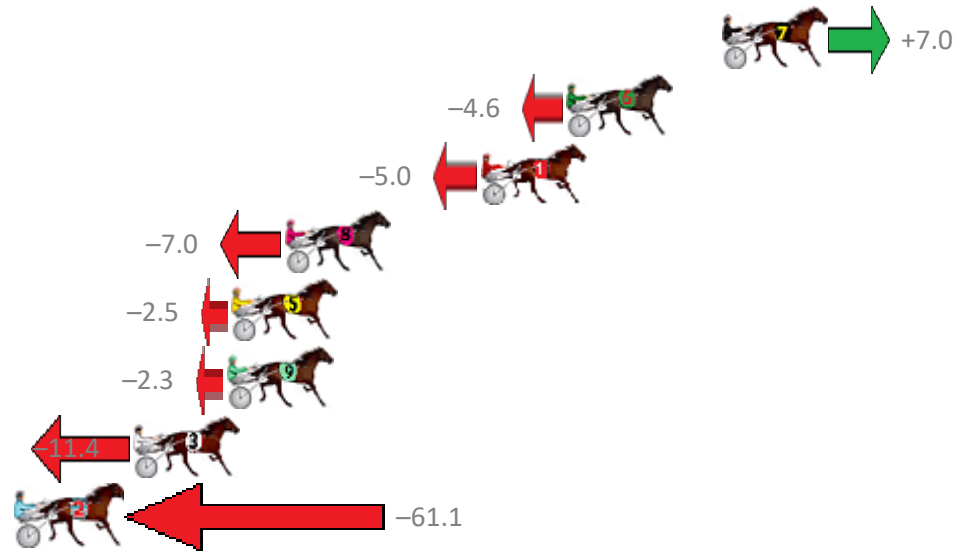

Albion Park Race 7 Distance 2138m

Tuesday, 10 October 2017

Gross Time: 2:34.50 MileRate: 1:56.30 LeadTime: 38.90s First Qtr: 30.00s Second Qtr: 29.50s Third Qtr: 27.30s Fourth Qtr: 28.80s

No	Horse	Plc	Margin	Time	800Time (W)	400 Time (W)
7	SUBTLE DELIGHT	1	0.0m	2:34.50	55.61s (1)	28.38s (1)
6	TIMMO TIME	2	6.2m	2:34.95	56.42s (1)	29.25s (0)
1	BLINGITTOHEMAX	3	9.6m	2:35.19	56.45s (0)	28.61s (0)
8	HE GETS IT	4	17.4m	2:35.75	56.59s (0)	28.97s (1)
5	MASTER MONTANA	5	19.5m	2:35.90	56.28s (0)	28.95s (0)
9	BLAZING VC	6	19.7m	2:35.92	56.26s (2)	28.07s (1)
3	BRONZE ECSTASY	7	23.4m	2:36.18	56.90s (1)	28.70s (0)
2	FIRE AND ICE	8	61.1m	2:38.90	60.38s (0)	32.65s (0)

Finish Position and metres gained from 800m

Trots Sectionals
Powered by
www.pjdata.com.au
Home of PJ Trots Analyser

The Racing Queensland Board (trading as Racing Queensland) and provider are not responsible for the completeness or accuracy of any of the information contained herein, and makes no representations about its suitability for any purpose.