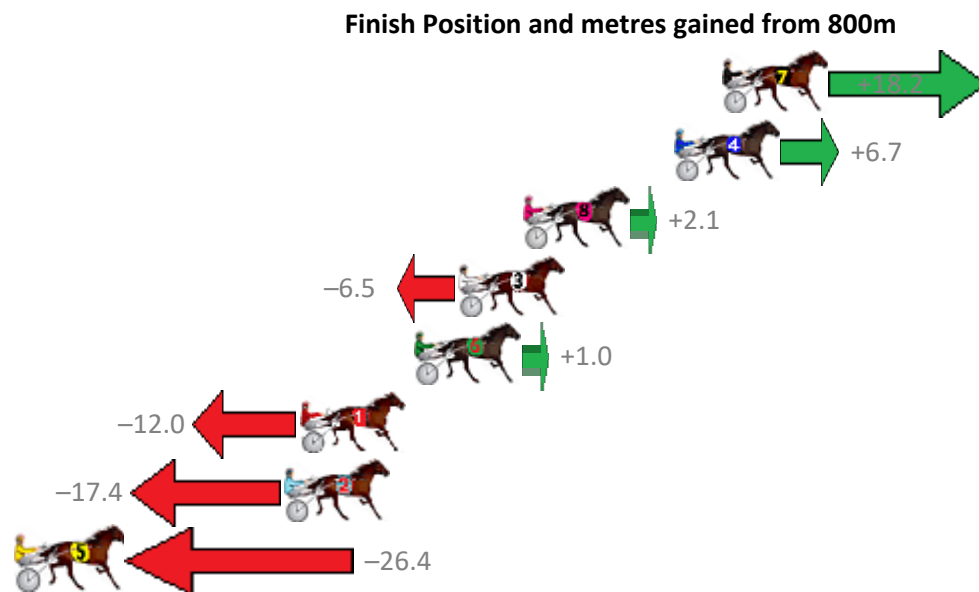

Albion Park Race 6 Distance 1660m

Tuesday, 10 October 2017

Gross Time: 2:00.90 MileRate: 1:57.20 LeadTime: 3.60s First Qtr: 29.00s Second Qtr: 31.40s Third Qtr: 28.60s Fourth Qtr: 28.30s

No	Horse	Plc	Margin	Time	800Time (W)	400 Time (W)
7	NEWMERELLA SHARKIE	1	0.0m	2:00.90	55.61s (1)	28.30s (2)
4	LOTS MORE GRINS	2	1.9m	2:01.03	56.42s (1)	28.08s (1)
8	TAKALOOKATMENOW	3	7.9m	2:01.46	56.75s (0)	27.64s (0)
3	HEAVENS HINT	4	10.5m	2:01.64	57.36s (1)	29.03s (1)
6	RHIANNON SHANNON	5	12.2m	2:01.76	56.83s (1)	28.50s (2)
1	SHERKHAN	6	16.8m	2:02.09	57.75s (0)	29.05s (0)
2	CRYPTIC CHANCE	7	17.4m	2:02.13	58.14s (0)	29.46s (0)
5	JULIA MAC	8	41.0m	2:03.80	58.78s (0)	29.94s (1)