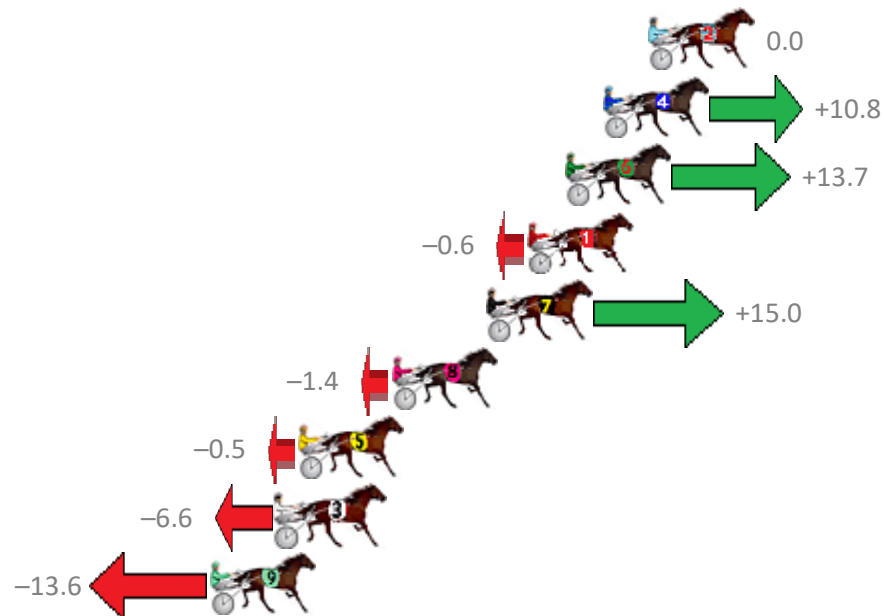

Albion Park Race 4 Distance 1660m

Tuesday, 10 October 2017

Gross Time: 1:57.90 MileRate: 1:54.30 LeadTime: 3.50s First Qtr: 28.10s Second Qtr: 30.40s Third Qtr: 28.20s Fourth Qtr: 27.70s

No	Horse	Plc	Margin	Time	800Time (W)	400 Time (W)
2	FEEL THE COURAGE	1	0.0m	1:57.90	55.90s (0)	27.70s (0)
4	WITHALOTOFLUCK	2	1.8m	1:58.02	55.15s (1)	26.88s (2)
6	WYNBERG TERROR	3	3.3m	1:58.13	54.94s (1)	26.65s (2)
1	THE PACMAN	4	4.8m	1:58.23	55.94s (0)	27.71s (0)
7	MURANO	5	6.4m	1:58.34	54.85s (1)	26.65s (1)
8	CROFT BAY	6	10.2m	1:58.61	56.00s (0)	27.77s (0)
5	SUPALINER	7	13.9m	1:58.86	55.93s (0)	27.72s (0)
3	GOODTIME STRIDE	8	14.8m	1:58.92	56.36s (1)	27.98s (1)
9	BATTLE BORN	9	17.4m	1:59.10	56.85s (1)	28.53s (1)

Finish Position and metres gained from 800m

Trots Sectionals
Powered by
www.pjdata.com.au
Home of PJ Trots Analyser

The Racing Queensland Board (trading as Racing Queensland) and provider are not responsible for the completeness or accuracy of any of the information contained herein, and makes no representations about its suitability for any purpose.