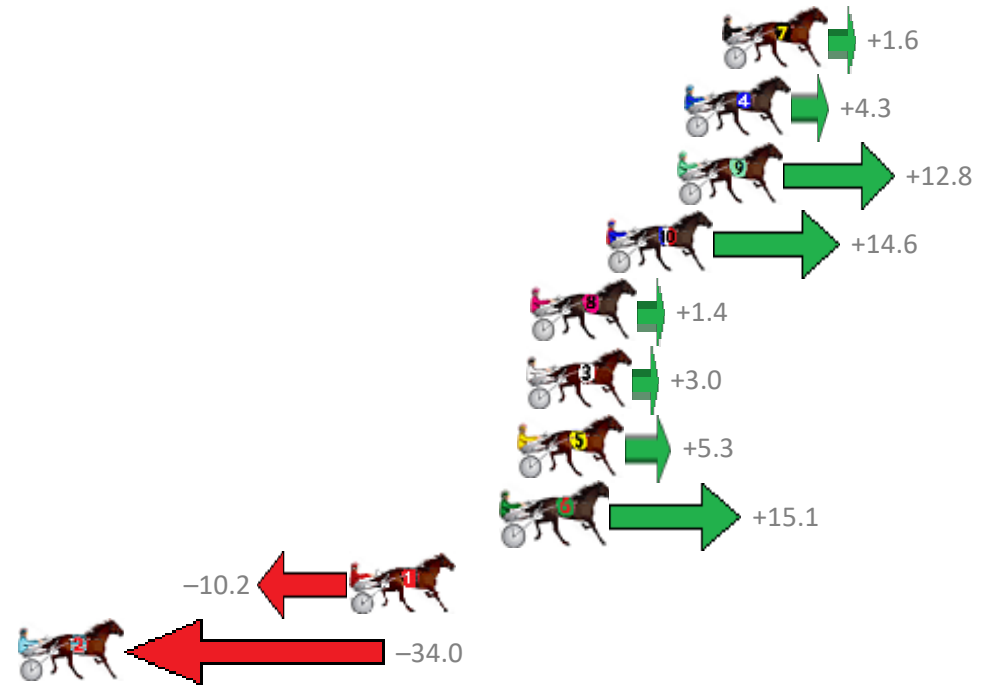

Albion Park Race 9 Distance 2138m

Tuesday, 10 October 2017

Gross Time: 2:36.80 MileRate: 1:58.00 LeadTime: 38.30s First Qtr: 31.20s Second Qtr: 30.80s Third Qtr: 28.10s Fourth Qtr: 28.40s

No	Horse	Plc	Margin	Time	800Time (W)	400 Time (W)
7	BLUE POINTER	1	0.0m	2:36.80	56.39s (1)	28.40s (1)
4	FLOYD MAYWEATHER	2	1.5m	2:36.91	56.20s (1)	28.21s (1)
9	MAJOR KIWI	3	1.8m	2:36.93	55.60s (2)	28.29s (2)
10	STIRLING WILLIAM	4	4.6m	2:37.13	55.47s (2)	28.14s (2)
8	SHAREAPASSION	5	7.6m	2:37.34	56.40s (0)	28.20s (0)
3	LEIGHMONT	6	7.8m	2:37.35	56.29s (1)	28.31s (1)
5	RORY MACH	7	8.1m	2:37.38	56.13s (0)	28.05s (2)
6	MOHEGAN SUN	8	8.7m	2:37.42	55.43s (2)	28.11s (3)
1	INA GREAT PLACE	9	14.8m	2:37.85	57.22s (0)	29.02s (0)
2	MACH CRUISER	10	34.0m	2:39.21	58.90s (0)	30.73s (0)

Finish Position and metres gained from 800m

Trots Sectionals
Powered by
www.pjdata.com.au
Home of PJ Trots Analyser

The Racing Queensland Board (trading as Racing Queensland) and provider are not responsible for the completeness or accuracy of any of the information contained herein, and makes no representations about its suitability for any purpose.