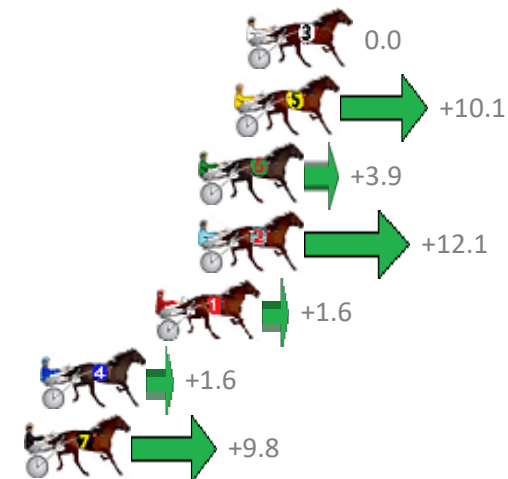

Albion Park Race 3 Distance 1660m

Tuesday, 10 October 2017

Gross Time: 1:59.00 MileRate: 1:55.30 LeadTime: 3.40s First Qtr: 26.30s Second Qtr: 30.90s Third Qtr: 28.60s Fourth Qtr: 29.80s

No	Horse	Plc	Margin	Time	800Time (W)	400 Time (W)
3	GAME WE PLAY	1	0.0m	1:59.00	58.40s (0)	29.80s (0)
5	JACKS COMMAND	2	0.5m	1:59.04	57.66s (0)	29.23s (1)
6	CHAL FIRE	3	1.9m	1:59.14	58.12s (2)	29.69s (1)
2	SIR REGAL DELIGHT	4	1.9m	1:59.14	57.52s (1)	28.94s (2)
1	NOLONGA YOUR CHOIC	5	3.6m	1:59.27	58.28s (0)	29.70s (0)
4	KARLOO MAC	6	8.2m	1:59.61	58.28s (1)	29.76s (2)
7	MONTCALM	7	8.8m	1:59.66	57.68s (1)	29.70s (3)

Finish Position and metres gained from 800m

Trots Sectionals
Powered by
www.pjdata.com.au
Home of PJ Trots Analyser