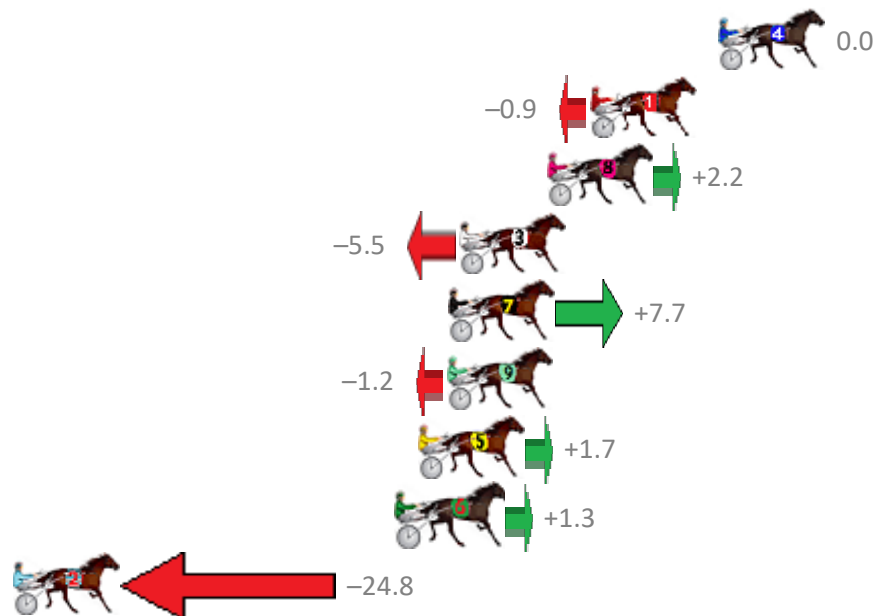

Albion Park Race 5 Distance 1660m

Friday, 13 October 2017

Gross Time: 1:58.30 MileRate: 1:54.60 LeadTime: 3.60s First Qtr: 28.70s Second Qtr: 29.60s Third Qtr: 27.70s Fourth Qtr: 28.70s

No Horse	Plc	Margin	Time	800Time (W)	400 Time (W)
4 STRAWBS IDEAL ACT	1	0.0m	1:58.30	56.40s (0)	28.70s (0)
1 LEIGHMONT	2	5.1m	1:58.67	56.46s (0)	28.65s (0)
8 COMPLY OR DIE	3	6.8m	1:58.79	56.24s (0)	28.44s (0)
3 HORACE FOXLEY	4	10.3m	1:59.04	56.79s (1)	28.94s (1)
7 RAESAWINNER	5	10.7m	1:59.07	55.86s (1)	28.20s (2)
9 BUY CHEVRON DIRECT	6	10.8m	1:59.07	56.48s (1)	28.64s (1)
5 EPIRUS BOY	7	11.9m	1:59.15	56.28s (0)	28.42s (0)
6 SICILIAN SLUMBER	8	12.7m	1:59.21	56.31s (1)	28.68s (2)
2 SWIFT APPROVAL	9	84.8m	2:04.38	58.15s (0)	31.56s (0)

Finish Position and metres gained from 800m

Trots Sectionals
Powered by
www.pjdata.com.au
Home of PJ Trots Analyser

The Racing Queensland Board (trading as Racing Queensland) and provider are not responsible for the completeness or accuracy of any of the information contained herein, and makes no representations about its suitability for any purpose.