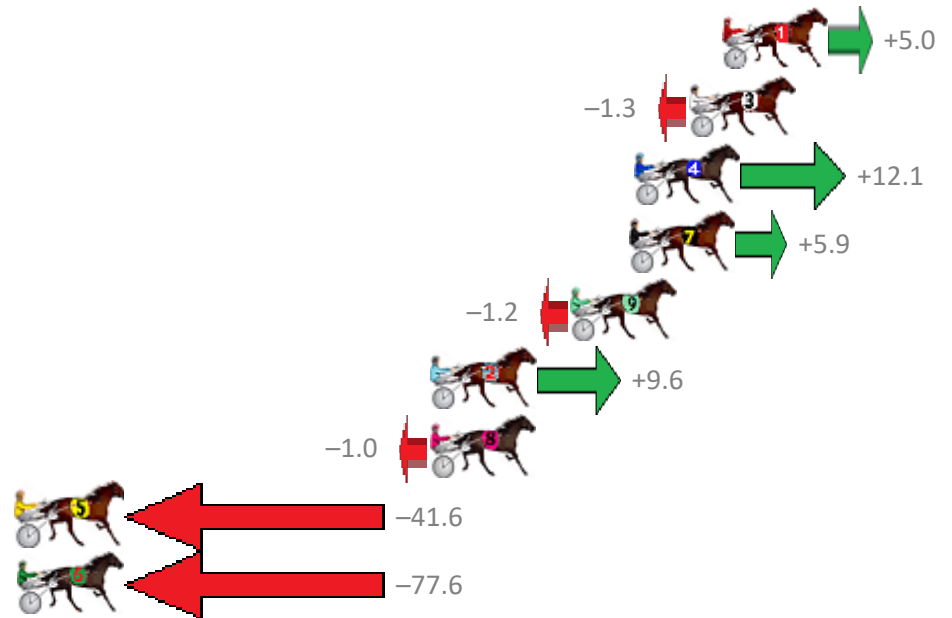

Albion Park Race 3 Distance 1660m

Friday, 13 October 2017

Gross Time: 1:59.30 MileRate: 1:55.60 LeadTime: 3.50s First Qtr: 28.10s Second Qtr: 29.30s Third Qtr: 29.40s Fourth Qtr: 29.00s

No	Horse	Plc	Margin	Time	800Time (W)	400 Time (W)
1	LUVU GRAZAELLA	1	0.0m	1:59.30	58.03s (0)	28.65s (0)
3	ROCKNROLL AMBER	2	1.3m	1:59.39	58.49s (0)	29.09s (0)
4	MORROCH BAY	3	3.5m	1:59.55	57.52s (1)	28.49s (1)
7	SOI COWBOY	4	3.7m	1:59.57	57.97s (1)	28.82s (1)
9	TUESDAYS FELLA	5	6.0m	1:59.74	58.49s (1)	29.33s (1)
2	TRAIN WRECK	6	11.6m	2:00.14	57.70s (1)	28.70s (1)
8	CALVERT HOT SHOT	7	11.6m	2:00.14	58.47s (0)	29.12s (0)
5	KID CALVERT	8	62.2m	2:03.81	61.44s (0)	32.20s (0)
6	THE FRAME	9	106.6m	2:07.03	64.06s (1)	34.31s (0)

Finish Position and metres gained from 800m

Trots Sectionals
Powered by
www.pjdata.com.au
Home of PJ Trots Analyser

The Racing Queensland Board (trading as Racing Queensland) and provider are not responsible for the completeness or accuracy of any of the information contained herein, and makes no representations about its suitability for any purpose.