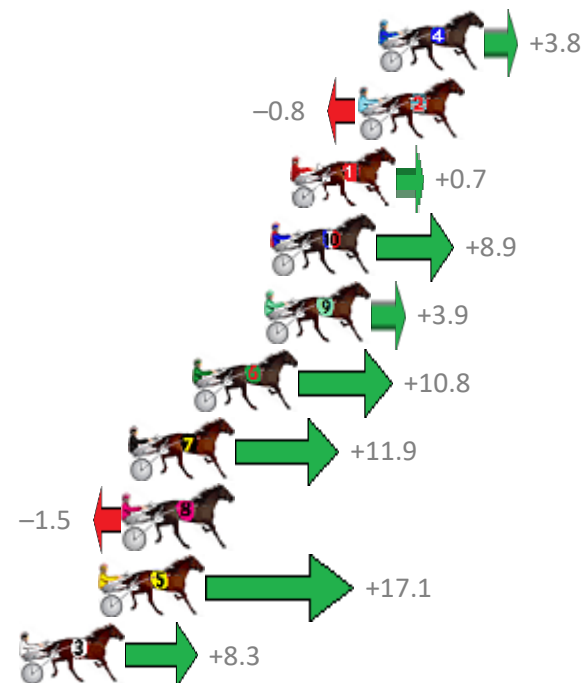

Albion Park Race 4 Distance 1660m

Friday, 13 October 2017

Gross Time: 2:01.30 MileRate: 1:57.60 LeadTime: 3.40s First Qtr: 28.70s Second Qtr: 32.30s Third Qtr: 29.80s Fourth Qtr: 27.10s

No	Horse	Plc	Margin	Time	800Time (W)	400 Time (W)
4	BROADWATER	1	0.0m	2:01.30	56.63s (1)	27.09s (1)
2	CATCH THE BREEZE	2	0.8m	2:01.35	56.96s (0)	27.15s (0)
1	BET IM SPECIAL	3	3.5m	2:01.54	56.85s (0)	27.03s (0)
10	MACHEASY	4	4.3m	2:01.59	56.27s (1)	26.78s (2)
9	KALINDA	5	4.5m	2:01.60	56.62s (1)	27.16s (2)
6	SHARDONS SHERALEE	6	7.4m	2:01.80	56.13s (1)	26.67s (2)
7	ROCKWITH THEDEVIL	7	9.9m	2:01.97	56.05s (0)	27.00s (1)
8	LONG DIRT ROAD	8	10.1m	2:01.98	57.01s (0)	27.16s (0)
5	ARBIT MAJOR	9	11.1m	2:02.05	55.68s (1)	27.05s (3)
3	HOT ROD HEAVEN	10	14.3m	2:02.27	56.31s (1)	26.93s (1)

Finish Position and metres gained from 800m

Trots Sectionals
Powered by
www.pjdata.com.au
Home of PJ Trots Analyser

The Racing Queensland Board (trading as Racing Queensland) and provider are not responsible for the completeness or accuracy of any of the information contained herein, and makes no representations about its suitability for any purpose.