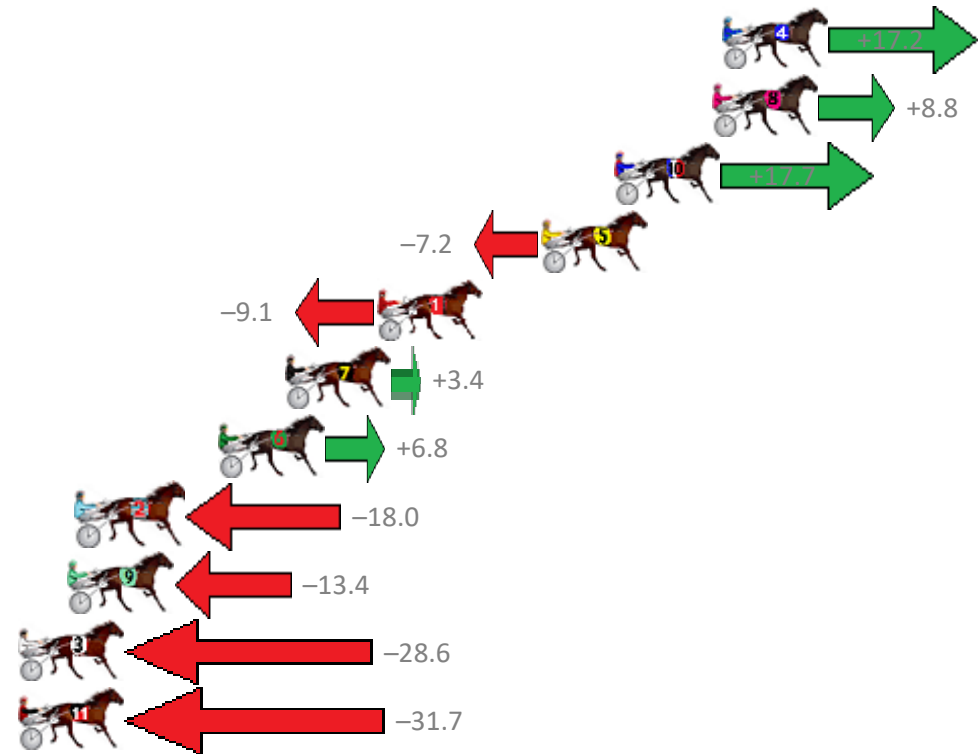

Albion Park Race 6 Distance 1660m

Friday, 13 October 2017

Gross Time: 1:56.40 MileRate: 1:52.80 LeadTime: 3.50s First Qtr: 27.10s Second Qtr: 28.80s Third Qtr: 27.60s Fourth Qtr: 29.40s

No	Horse	Plc	Margin	Time	800Time (W)	400 Time (W)
4	TOP TRIO	1	0.0m	1:56.40	55.77s (1)	28.28s (2)
8	JANGO FETT	2	0.4m	1:56.43	56.37s (0)	28.80s (0)
10	MAGNUSSEN	3	4.3m	1:56.72	55.74s (1)	28.16s (2)
5	DJANGO MACH	4	7.2m	1:56.93	57.51s (0)	29.93s (0)
1	NO CONFESSION	5	13.7m	1:57.41	57.65s (0)	30.08s (0)
7	MAJOR MONTANA	6	17.4m	1:57.68	56.76s (0)	28.97s (1)
6	ALTANA BLUE	7	20.0m	1:57.87	56.52s (1)	28.89s (2)
2	SLIPASLYGRIN	8	25.6m	1:58.28	58.28s (1)	30.19s (0)
9	YANKEE STRUTTER	9	26.0m	1:58.31	57.95s (1)	29.94s (1)
3	FON IDEAL	10	30.8m	1:58.66	59.04s (1)	30.93s (1)
11	MAJOR STRIKE	11	47.3m	1:59.88	59.26s (0)	31.36s (0)

Finish Position and metres gained from 800m

Trots Sectionals
Powered by
www.pjdata.com.au
Home of PJ Trots Analyser

The Racing Queensland Board (trading as Racing Queensland) and provider are not responsible for the completeness or accuracy of any of the information contained herein, and makes no representations about its suitability for any purpose.