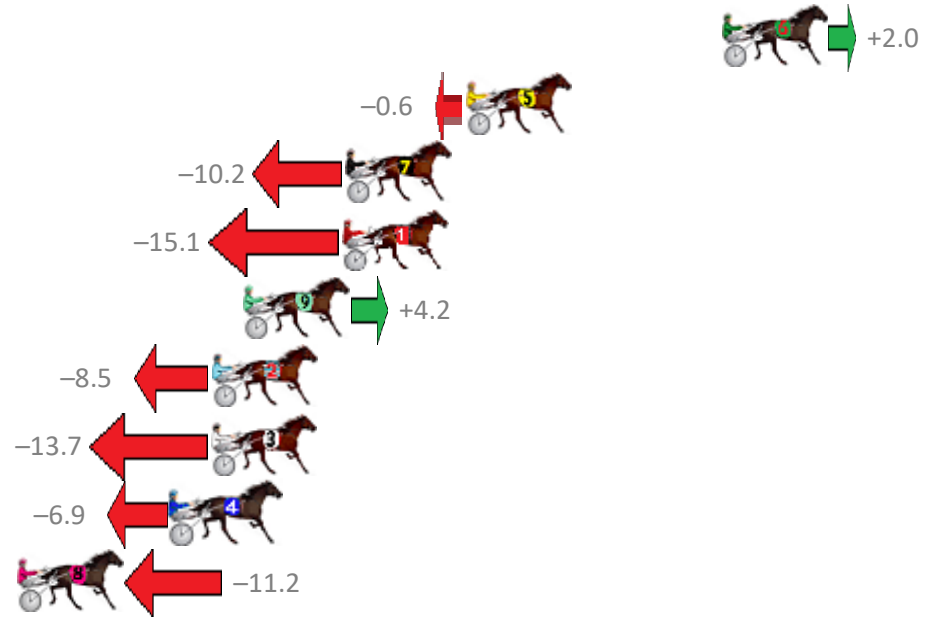

Redcliffe Race 2 Distance 1780m

Wednesday, 1 November 2017

Gross Time: 2:10.40   MileRate: 1:57.90   LeadTime: 11.40s   First Qtr: 30.00s   Second Qtr: 30.90s   Third Qtr: 28.70s   Fourth Qtr: 29.40s

No	Horse	Plc	Margin	Time	800Time (W)	400 Time (W)
6	ROYAL COUNSEL	1	0.0m	2:10.40	57.95s (1)	29.40s (1)
5	MONUMENTAL	2	10.2m	2:11.15	58.14s (0)	29.41s (0)
7	THE AMERICAN DREAM	3	15.0m	2:11.50	58.84s (0)	30.11s (0)
1	MISTER FANTANGLES	4	15.1m	2:11.51	59.20s (0)	30.51s (0)
9	ALTANA BLUE	5	19.0m	2:11.80	57.79s (1)	29.19s (2)
2	COUNTERFEIT CASH	6	20.3m	2:11.89	58.72s (1)	30.07s (2)
3	ROWDYS ACE	7	20.3m	2:11.89	59.09s (1)	30.29s (1)
4	FALCON VISTA	8	21.9m	2:12.01	58.60s (0)	29.70s (0)
8	BRASS LANTERN	9	29.2m	2:12.55	58.91s (1)	30.30s (1)

Finish Position and metres gained from 800m

Trots Sectionals
Powered by
www.pjdata.com.au
Home of PJ Trots Analyser

The Racing Queensland Board (trading as Racing Queensland) and provider are not responsible for the completeness or accuracy of any of the information contained herein, and makes no representations about its suitability for any purpose.