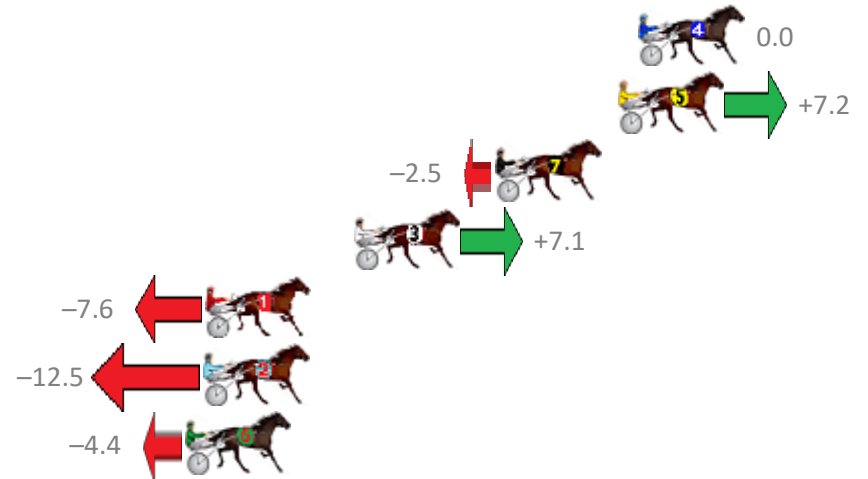

Redcliffe Race 7 Distance 2040m

Wednesday, 1 November 2017

Gross Time: 2:32.20 MileRate: 2:00.00 LeadTime: 33.10s First Qtr: 31.50s Second Qtr: 30.10s Third Qtr: 28.20s Fourth Qtr: 29.30s

No	Horse	Plc	Margin	Time	800Time (W)	400 Time (W)
4	MONARKMAC	1	0.0m	2:32.20	57.50s (0)	29.30s (0)
5	IM JOHNNY JET	2	0.8m	2:32.26	56.98s (1)	28.82s (1)
7	MONTCALM	3	5.7m	2:32.62	57.68s (1)	29.51s (1)
3	MIDNIGHT PROWLER	4	11.3m	2:33.03	56.99s (1)	28.79s (2)
1	ILLAWONG LIVELY	5	17.2m	2:33.46	58.05s (0)	29.37s (0)
2	SIR RORY	6	17.3m	2:33.47	58.40s (0)	30.07s (0)
6	CHEAP TINT	7	18.0m	2:33.52	57.82s (1)	29.55s (1)

Finish Position and metres gained from 800m

Trots Sectionals
Powered by
www.pjdata.com.au
Home of PJ Trots Analyser