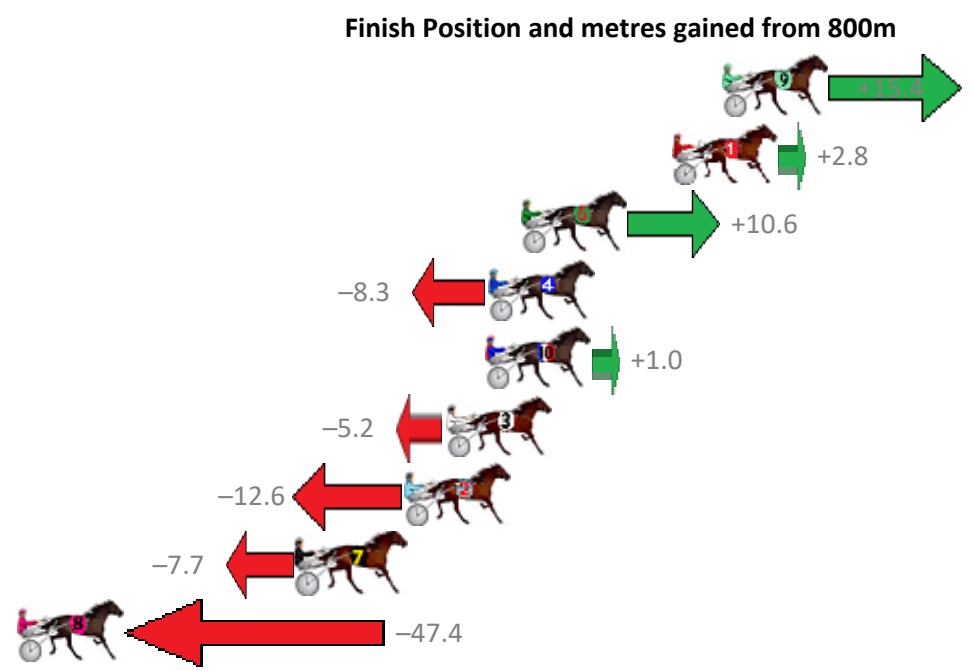

Redcliffe Race 5 Distance 1780m

Wednesday, 1 November 2017

Gross Time: 2:14.10   MileRate: 2:01.20   LeadTime: 12.20s   First Qtr: 29.10s   Second Qtr: 32.70s   Third Qtr: 29.80s   Fourth Qtr: 30.30s

No	Horse	Plc	Margin	Time	800Time (W)	400 Time (W)
9	COCOA CHEVAL	1	0.0m	2:14.10	58.94s (1)	29.15s (1)
1	MISS COSTALOT	2	2.0m	2:14.25	59.89s (0)	30.09s (0)
6	NICKY MATTGREGOR	3	8.0m	2:14.71	59.30s (0)	29.68s (0)
4	DONT ARK WITH ME	4	9.3m	2:14.80	60.72s (1)	30.82s (1)
10	STYLISH FEELING	5	9.4m	2:14.81	60.02s (1)	30.56s (2)
3	WILD ABOUT TOWN	6	11.0m	2:14.93	60.49s (1)	30.35s (1)
2	IM ANGUS MATTGREG	7	12.6m	2:15.05	61.05s (0)	31.25s (0)
7	BALTIC BLUE EYES	8	16.9m	2:15.38	60.68s (0)	30.84s (0)
8	SUPER HORNET	9	61.2m	2:18.74	63.66s (0)	33.00s (0)

Trots Sectionals
Powered by
www.pjdata.com.au
Home of PJ Trots Analyser

The Racing Queensland Board (trading as Racing Queensland) and provider are not responsible for the completeness or accuracy of any of the information contained herein, and makes no representations about its suitability for any purpose.