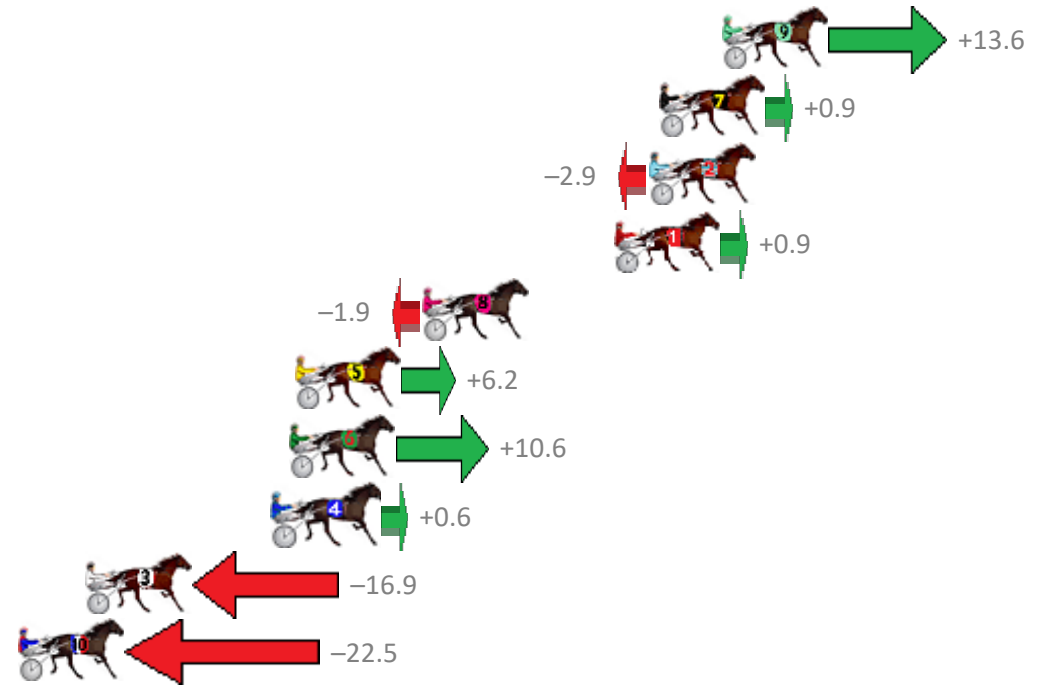

Redcliffe Race 8 Distance 1780m

Wednesday, 1 November 2017

Gross Time: 2:12.50 MileRate: 1:59.80 LeadTime: 11.80s First Qtr: 30.90s Second Qtr: 30.80s Third Qtr: 29.00s Fourth Qtr: 30.00s

No	Horse	Plc	Margin	Time	800Time (W)	400 Time (W)
9	LUVU GRAZAELLA	1	0.0m	2:12.50	58.00s (1)	29.34s (2)
7	ROCKNROLL AMBER	2	2.5m	2:12.69	58.93s (1)	29.95s (1)
2	SPLASH OF GOLD	3	2.9m	2:12.72	59.21s (0)	30.22s (0)
1	LEORYAN	4	4.3m	2:12.82	58.93s (0)	29.95s (0)
8	SANTASTIC PRINCESS	5	11.9m	2:13.39	59.14s (0)	30.10s (0)
5	ALWAYS A JEWEL	6	17.0m	2:13.77	58.54s (1)	29.58s (2)
6	ELUSIVE PROMISE	7	17.2m	2:13.79	58.22s (1)	29.52s (1)
4	CHANG	8	17.8m	2:13.84	58.96s (1)	30.09s (2)
3	ATOM RANGER	9	25.3m	2:14.40	60.25s (1)	31.16s (1)
10	THE LOVE BANDIT	10	37.3m	2:15.30	60.66s (0)	31.45s (0)

Finish Position and metres gained from 800m

Trots Sectionals
Powered by
www.pjdata.com.au
Home of PJ Trots Analyser

The Racing Queensland Board (trading as Racing Queensland) and provider are not responsible for the completeness or accuracy of any of the information contained herein, and makes no representations about its suitability for any purpose.