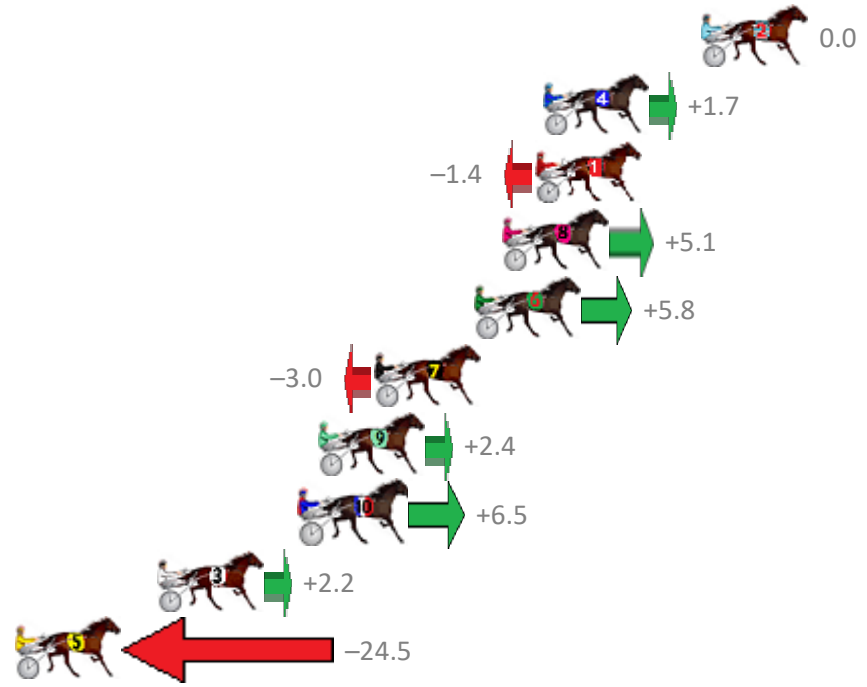

Redcliffe Race 3 Distance 1780m

Wednesday, 1 November 2017

Gross Time: 2:12.10 MileRate: 1:59.40 LeadTime: 11.40s First Qtr: 29.90s Second Qtr: 31.50s Third Qtr: 29.30s Fourth Qtr: 30.00s

No	Horse	Plc	Margin	Time	800Time (W)	400 Time (W)
2	HEEZ PERFECT	1	0.0m	2:12.10	59.30s (0)	30.00s (0)
4	OSCARS GLORY	2	6.3m	2:12.57	59.17s (1)	30.07s (2)
1	AM ANDY	3	6.6m	2:12.60	59.40s (0)	30.15s (0)
8	BUBBALOOBAH	4	7.9m	2:12.69	58.92s (1)	29.83s (1)
6	VANTO HANOVER	5	9.0m	2:12.78	58.87s (0)	29.66s (0)
7	HANDY BONUS	6	13.0m	2:13.08	59.52s (0)	30.30s (0)
9	DIXIE TRIX	7	15.2m	2:13.24	59.12s (1)	30.36s (2)
10	CIRCLE LINE	8	15.9m	2:13.29	58.82s (1)	30.05s (2)
3	NOTTELLINYA	9	21.6m	2:13.72	59.14s (0)	30.28s (0)
5	XTRAORDINARY LOMB	10	27.3m	2:14.15	61.12s (1)	31.79s (1)

Finish Position and metres gained from 800m

Trots Sectionals
Powered by
www.pjdata.com.au
Home of PJ Trots Analyser

The Racing Queensland Board (trading as Racing Queensland) and provider are not responsible for the completeness or accuracy of any of the information contained herein, and makes no representations about its suitability for any purpose.