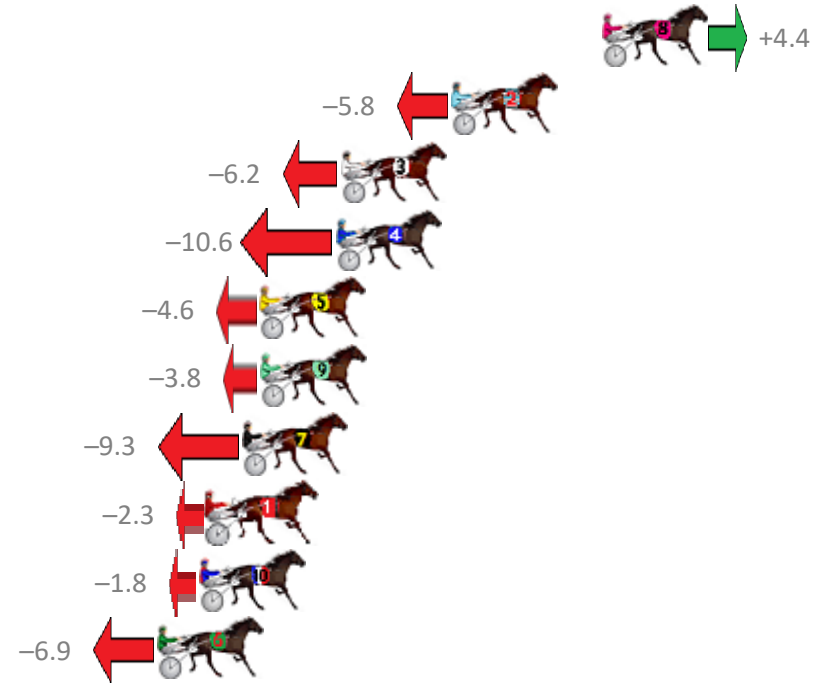

Redcliffe Race 1 Distance 2040m

Wednesday, 1 November 2017

Gross Time: 2:33.10 MileRate: 2:00.80 LeadTime: 32.40s First Qtr: 31.40s Second Qtr: 31.30s Third Qtr: 29.40s Fourth Qtr: 28.60s

No	Horse	Plc	Margin	Time	800Time (W)	400 Time (W)
8	REAL KNUCKY	1	0.0m	2:33.10	57.68s (2)	28.53s (2)
2	SOLDIER OF FORTUNE	2	6.0m	2:33.53	58.42s (0)	29.03s (0)
3	HACHEM	3	10.4m	2:33.84	58.45s (1)	29.03s (1)
4	HOT ROD HEAVEN	4	10.6m	2:33.86	58.77s (1)	29.36s (1)
5	WEBBY VANDERQUACK	5	13.6m	2:34.07	58.33s (2)	29.13s (2)
9	SWAFFHAM WATER	6	13.6m	2:34.07	58.28s (0)	28.84s (0)
7	SOPHIES PRIDE	7	14.3m	2:34.12	58.67s (0)	29.24s (0)
1	SAND SAFARI	8	15.7m	2:34.22	58.17s (2)	28.92s (2)
10	RED ROCKER	9	16.0m	2:34.24	58.13s (0)	28.67s (0)
6	VILLAGE CRUISER	10	17.7m	2:34.37	58.50s (1)	29.24s (1)

Finish Position and metres gained from 800m

Trots Sectionals
Powered by
www.pjdata.com.au
Home of PJ Trots Analyser

The Racing Queensland Board (trading as Racing Queensland) and provider are not responsible for the completeness or accuracy of any of the information contained herein, and makes no representations about its suitability for any purpose.