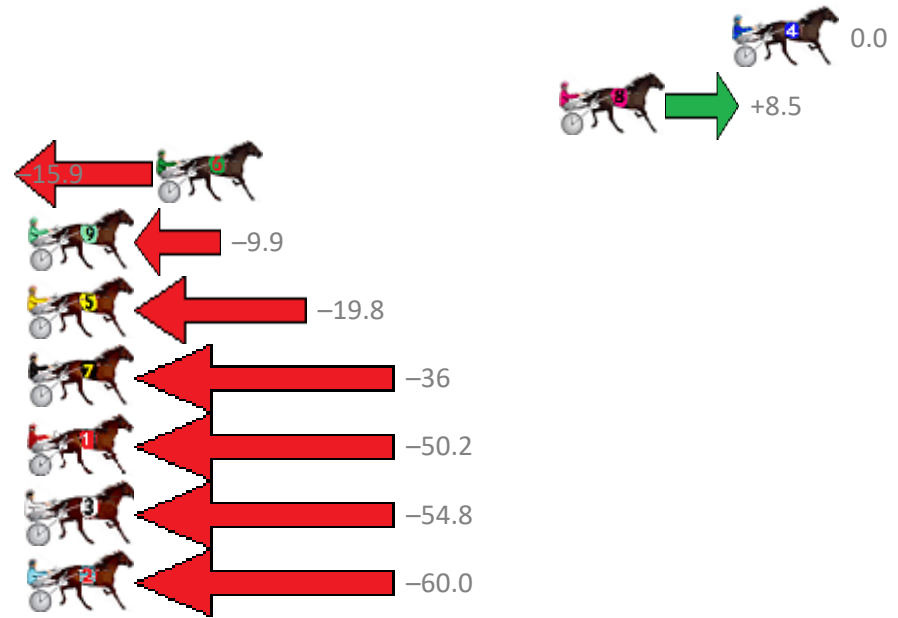

Redcliffe Race 4 Distance 1780m

Wednesday, 1 November 2017

Gross Time: 2:11.20 MileRate: 1:58.60 LeadTime: 11.40s First Qtr: 28.60s Second Qtr: 32.10s Third Qtr: 29.40s Fourth Qtr: 29.70s

No	Horse	Plc	Margin	Time	800Time (W)	400 Time (W)
4	SUMMER MONEY	1	0.0m	2:11.20	59.10s (0)	29.70s (0)
8	ELZBOY	2	6.9m	2:11.71	58.47s (2)	29.40s (2)
6	BALLATOR THOR	3	22.9m	2:12.90	60.27s (1)	30.18s (2)
9	ANY WONDER	4	30.7m	2:13.48	59.83s (1)	29.99s (1)
5	EMARGEE	5	33.6m	2:13.69	60.56s (0)	30.62s (1)
7	BONNIES A BEAUTY	6	45.3m	2:14.56	61.75s (0)	31.70s (0)
1	HEZ TO BLAME	7	54.8m	2:15.27	62.81s (0)	32.74s (0)
3	SHERKHAN	8	57.4m	2:15.46	63.15s (1)	32.83s (1)
2	RED CASTLE WARRIOR	9	71.4m	2:16.50	63.53s (1)	33.29s (2)

Finish Position and metres gained from 800m

Trots Sectionals
Powered by
www.pjdata.com.au
Home of PJ Trots Analyser

The Racing Queensland Board (trading as Racing Queensland) and provider are not responsible for the completeness or accuracy of any of the information contained herein, and makes no representations about its suitability for any purpose.