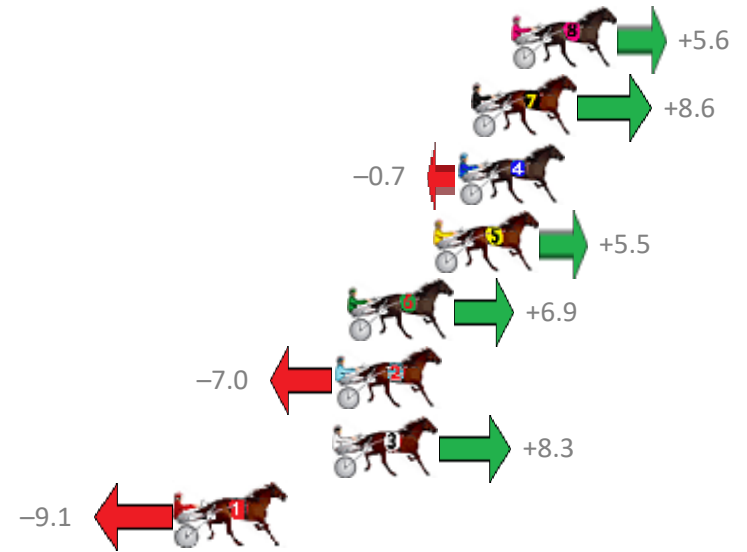

Redcliffe Race 6 Distance 1780m

Wednesday, 1 November 2017

Gross Time: 2:11.70 MileRate: 1:59.10 LeadTime: 11.70s First Qtr: 28.90s Second Qtr: 31.60s Third Qtr: 29.40s Fourth Qtr: 30.10s

No	Horse	Plc	Margin	Time	800Time (W)	400 Time (W)
8	TOP FLIGHT CRUIZE	1	0.0m	2:11.70	59.08s (1)	29.78s (1)
7	NO CONFESSION	2	1.6m	2:11.82	58.86s (1)	29.59s (1)
4	JAKES A JOY	3	2.1m	2:11.86	59.55s (1)	30.26s (1)
5	FRENCH GLOBE	4	3.1m	2:11.93	59.09s (0)	29.58s (0)
6	LISAS LAWYER	5	6.5m	2:12.19	58.99s (0)	29.51s (0)
2	ANNAS BEST	6	7.0m	2:12.23	60.02s (0)	30.58s (0)
3	FUI FUI	7	7.1m	2:12.23	58.88s (1)	29.60s (1)
1	YES BROTHER YES	8	13.3m	2:12.70	60.18s (0)	30.69s (0)

Finish Position and metres gained from 800m

Trots Sectionals
Powered by
www.pjdata.com.au
Home of PJ Trots Analyser

The Racing Queensland Board (trading as Racing Queensland) and provider are not responsible for the completeness or accuracy of any of the information contained herein, and makes no representations about its suitability for any purpose.