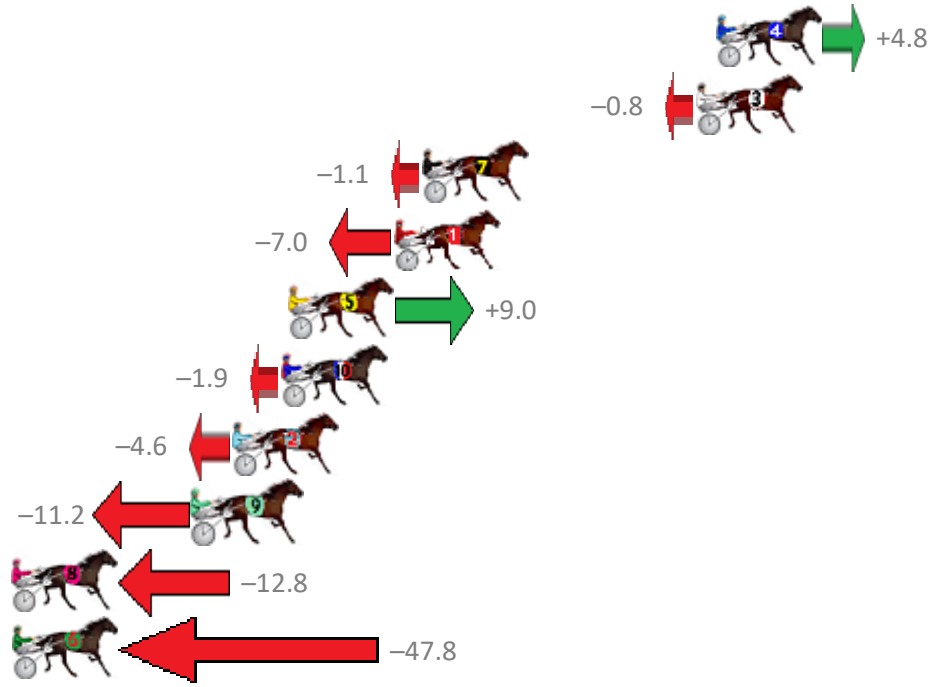

Redcliffe Race 3 Distance 2040m

Thursday, 23 November 2017

Gross Time: 2:33.20 MileRate: 2:00.80 LeadTime: 32.20s First Qtr: 31.60s Second Qtr: 30.40s Third Qtr: 28.70s Fourth Qtr: 30.30s

No	Horse	Plc	Margin	Time	800Time (W)	400 Time (W)
4	TRAIN WRECK	1	0.0m	2:33.20	58.65s (1)	29.97s (1)
3	DIAMANTINA DEVIL	2	0.8m	2:33.26	59.06s (0)	30.36s (0)
7	DONT ARK WITH ME	3	11.7m	2:34.09	59.08s (0)	30.23s (0)
1	IDEAL HOLMBOY	4	12.8m	2:34.17	59.52s (0)	30.68s (0)
5	SNAKES N LADDERS	5	17.0m	2:34.49	58.34s (1)	30.07s (2)
10	MONTANA MCLEOD	6	17.3m	2:34.51	59.14s (0)	30.50s (1)
2	CHANG	7	19.2m	2:34.65	59.34s (1)	30.63s (2)
9	BEEF CITY BLAZE	8	20.8m	2:34.78	59.83s (1)	31.18s (1)
8	LIZ AU BETTY	9	33.8m	2:35.76	59.94s (1)	31.33s (1)
6	WESTERN FALCON	10	71.0m	2:38.58	62.53s (0)	33.77s (0)

Finish Position and metres gained from 800m

Trots Sectionals
Powered by
www.pjdata.com.au
Home of PJ Trots Analyser

The Racing Queensland Board (trading as Racing Queensland) and provider are not responsible for the completeness or accuracy of any of the information contained herein, and makes no representations about its suitability for any purpose.