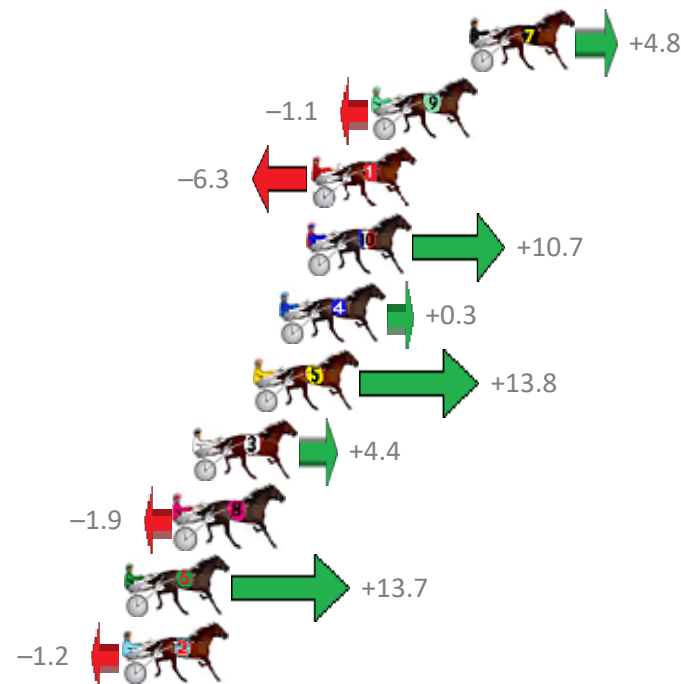

Redcliffe Race 9 Distance 2040m

Thursday, 23 November 2017

Gross Time: 2:32.60 MileRate: 2:00.40 LeadTime: 32.20s First Qtr: 31.00s Second Qtr: 30.40s Third Qtr: 29.20s Fourth Qtr: 29.80s

No	Horse	Plc	Margin	Time	800Time (W)	400 Time (W)
7	BLAZING VC	1	0.0m	2:32.60	58.65s (0)	29.47s (0)
9	THE CARINGBAH KID	2	3.9m	2:32.89	59.08s (1)	29.85s (1)
1	SAND SAFARI	3	6.3m	2:33.07	59.46s (0)	30.27s (0)
10	ARBIT MAJOR	4	6.5m	2:33.08	58.21s (1)	28.94s (2)
4	LYKA VERSION	5	7.5m	2:33.16	58.98s (1)	29.69s (1)
5	ZALTA	6	8.6m	2:33.24	57.98s (1)	28.71s (1)
3	SWAFFHAM WATER	7	11.0m	2:33.42	58.68s (0)	29.44s (0)
8	PRECIOUS CULLEN	8	11.7m	2:33.47	59.14s (0)	29.91s (0)
6	STOUT	9	13.7m	2:33.62	57.99s (1)	28.72s (1)
2	HEAVENS HINT	10	13.8m	2:33.63	59.09s (1)	29.87s (2)

Finish Position and metres gained from 800m

Trots Sectionals
Powered by
www.pjdata.com.au
Home of PJ Trots Analyser

The Racing Queensland Board (trading as Racing Queensland) and provider are not responsible for the completeness or accuracy of any of the information contained herein, and makes no representations about its suitability for any purpose.