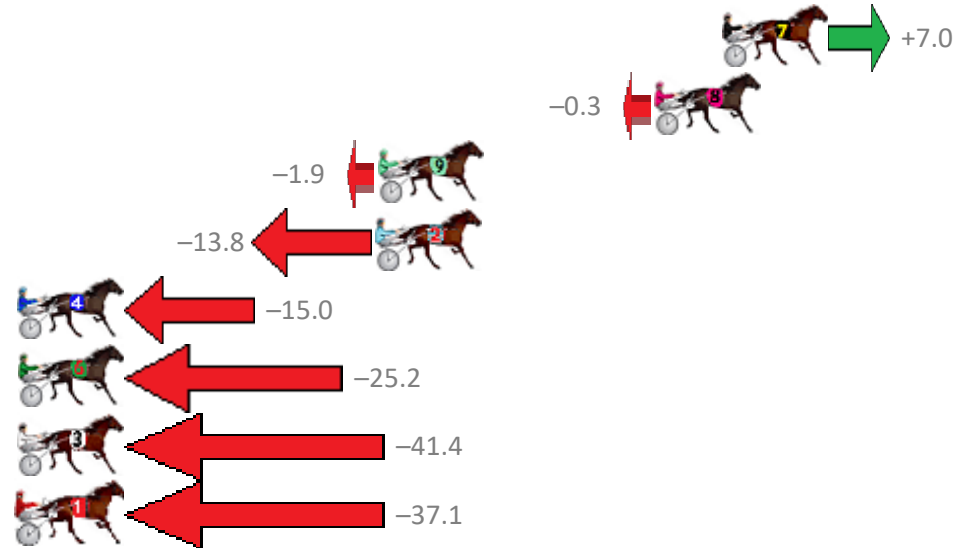

Redcliffe Race 2 Distance 2040m

Thursday, 23 November 2017

Gross Time: 2:33.40 MileRate: 2:01.00 LeadTime: 31.40s First Qtr: 32.80s Second Qtr: 31.10s Third Qtr: 29.00s Fourth Qtr: 29.10s

No	Horse	Plc	Margin	Time	800Time (W)	400 Time (W)
7	LATIN BEATS	1	0.0m	2:33.40	57.59s (1)	28.66s (1)
8	SPLASH OF GOLD	2	2.7m	2:33.60	58.12s (1)	29.25s (1)
9	HERITAGE BEACH	3	13.7m	2:34.40	58.24s (1)	29.47s (2)
2	LIVING FREE	4	13.8m	2:34.40	59.10s (0)	30.10s (0)
4	WILD ABOUT TOWN	5	30.4m	2:35.61	59.19s (0)	29.94s (1)
6	KAYJAYS TERROR	6	41.8m	2:36.44	59.93s (1)	30.80s (2)
3	OUR MAGIC MOLLY	7	46.0m	2:36.75	61.11s (0)	31.88s (0)
1	MY PEPPERCORN LADY	8	47.3m	2:36.84	60.79s (0)	31.54s (0)

Finish Position and metres gained from 800m

Trots Sectionals
Powered by
www.pjdata.com.au
Home of PJ Trots Analyser

The Racing Queensland Board (trading as Racing Queensland) and provider are not responsible for the completeness or accuracy of any of the information contained herein, and makes no representations about its suitability for any purpose.