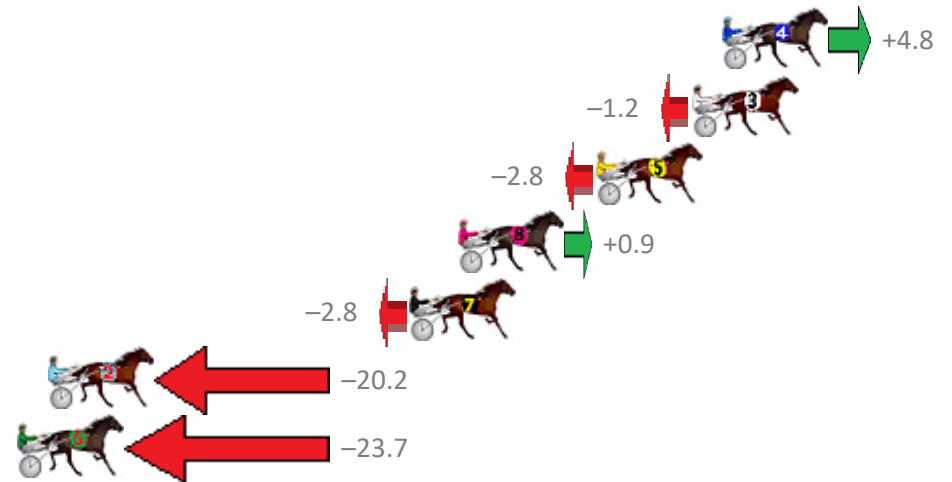

Redcliffe Race 5 Distance 1780m

Thursday, 23 November 2017

Gross Time: 2:08.80 MileRate: 1:56.50 LeadTime: 11.20s First Qtr: 28.60s Second Qtr: 30.20s Third Qtr: 29.30s Fourth Qtr: 29.50s

No	Horse	Plc	Margin	Time	800Time (W)	400 Time (W)
4	LONG ROAD TO FAME	1	0.0m	2:08.80	58.45s (0)	29.16s (0)
3	THE PACMAN	2	1.2m	2:08.89	58.89s (0)	29.59s (0)
5	SAMMYS A KRIDEN	3	5.0m	2:09.17	59.01s (1)	29.82s (1)
8	REIGN OF FEAR	4	10.5m	2:09.57	58.73s (1)	29.49s (2)
7	IMA SEA STORM	5	12.4m	2:09.71	59.01s (0)	29.90s (1)
2	LEVI JADE	6	26.8m	2:10.78	60.28s (1)	31.00s (2)
6	ANOTHER BROADWAY	7	64.7m	2:13.57	60.54s (0)	30.51s (0)

Finish Position and metres gained from 800m

Trots Sectionals
Powered by
www.pjdata.com.au
Home of PJ Trots Analyser

The Racing Queensland Board (trading as Racing Queensland) and provider are not responsible for the completeness or accuracy of any of the information contained herein, and makes no representations about its suitability for any purpose.