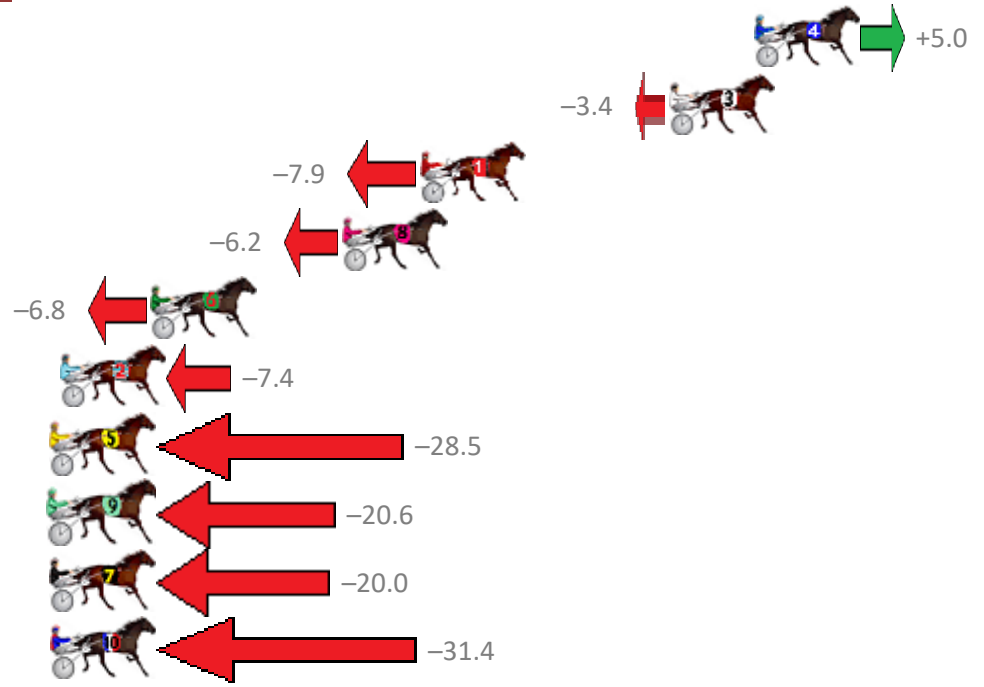

Redcliffe Race 7 Distance 1780m

Thursday, 23 November 2017

Gross Time: 2:11.60 MileRate: 1:59.00 LeadTime: 11.50s First Qtr: 31.10s Second Qtr: 29.30s Third Qtr: 29.70s Fourth Qtr: 30.00s

No	Horse	Plc	Margin	Time	800Time (W)	400 Time (W)
4	COME OUT AND PLAY	1	0.0m	2:11.60	59.33s (1)	29.58s (1)
3	INCITER	2	3.4m	2:11.86	59.95s (0)	30.25s (0)
1	NOTTELLINYA	3	13.3m	2:12.60	60.29s (0)	30.61s (0)
8	VILLAGE TREASURE	4	16.4m	2:12.83	60.16s (0)	30.50s (0)
6	GLENCORE	5	24.0m	2:13.40	60.21s (2)	29.91s (2)
2	JULIA MAC	6	27.6m	2:13.67	60.25s (1)	30.52s (2)
5	SHERIFF JUJON	7	28.7m	2:13.75	61.83s (1)	32.09s (1)
9	PALE BEAR BOO	8	30.2m	2:13.87	61.24s (1)	31.49s (1)
7	TURBOTUFFTALK	9	38.8m	2:14.51	61.19s (0)	31.47s (0)
10	CAPTAIN TURBULENCE	10	46.8m	2:15.11	62.04s (1)	32.25s (1)

Finish Position and metres gained from 800m

Trots Sectionals
Powered by
www.pjdata.com.au
Home of PJ Trots Analyser

The Racing Queensland Board (trading as Racing Queensland) and provider are not responsible for the completeness or accuracy of any of the information contained herein, and makes no representations about its suitability for any purpose.