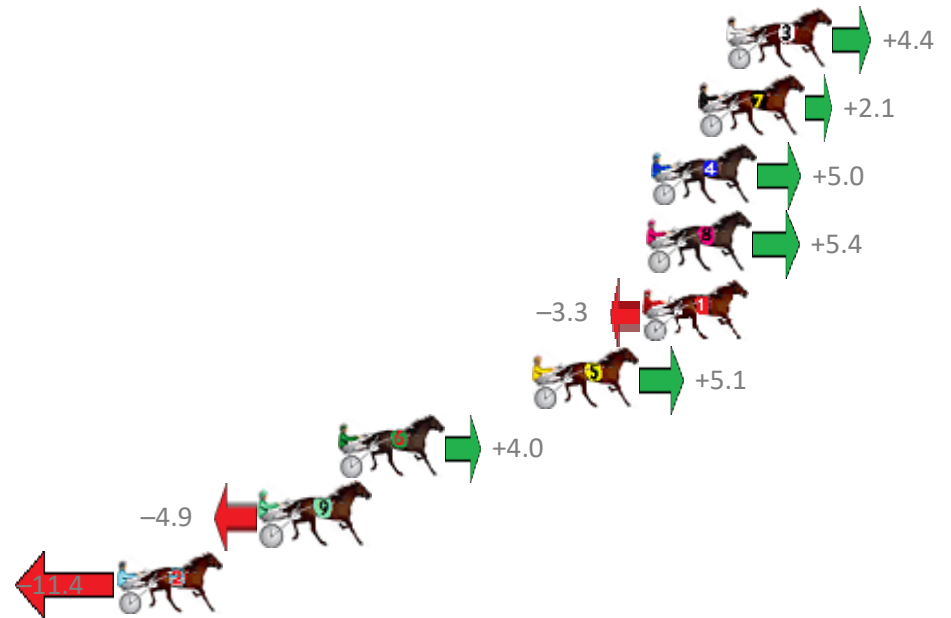

Redcliffe Race 6 Distance 2040m

Thursday, 23 November 2017

Gross Time: 2:31.20 MileRate: 1:59.30 LeadTime: 29.90s First Qtr: 31.40s Second Qtr: 31.00s Third Qtr: 29.30s Fourth Qtr: 29.60s

No	Horse	Plc	Margin	Time	800Time (W)	400 Time (W)
3	WEEDONS EXPRESS	1	0.0m	2:31.20	58.58s (0)	29.26s (0)
7	UNCLE JOHN	2	1.1m	2:31.28	58.75s (1)	29.49s (1)
4	MASTER MONTANA	3	3.0m	2:31.42	58.53s (1)	29.23s (1)
8	MODERN EDITION	4	3.2m	2:31.44	58.50s (0)	29.14s (0)
1	THE AMERICAN DREAM	5	3.3m	2:31.44	59.14s (0)	29.84s (0)
5	SPONDOOLEY	6	7.7m	2:31.77	58.52s (0)	29.16s (1)
6	PLATINUM ART	7	15.4m	2:32.34	58.61s (2)	29.61s (2)
9	CHANG MAI	8	18.5m	2:32.57	59.26s (2)	30.30s (2)
2	STEEVEJAY	9	24.2m	2:32.99	59.74s (1)	29.98s (1)

Finish Position and metres gained from 800m

Trots Sectionals
Powered by
www.pjdata.com.au
Home of PJ Trots Analyser

The Racing Queensland Board (trading as Racing Queensland) and provider are not responsible for the completeness or accuracy of any of the information contained herein, and makes no representations about its suitability for any purpose.