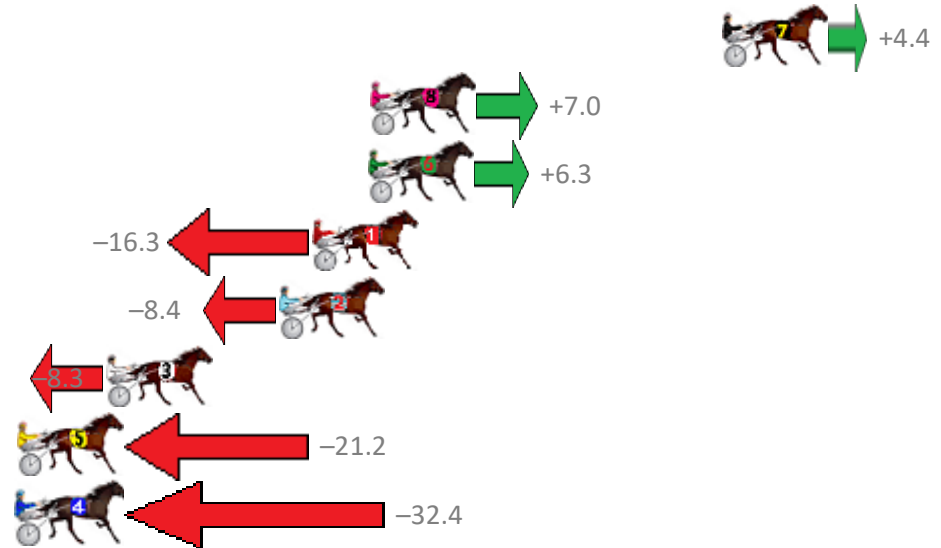

Redcliffe Race 4 Distance 1780m

Thursday, 23 November 2017

Gross Time: 2:09.90   MileRate: 1:57.50   LeadTime: 11.10s   First Qtr: 29.40s   Second Qtr: 30.40s   Third Qtr: 29.80s   Fourth Qtr: 29.20s

No	Horse	Plc	Margin	Time	800Time (W)	400 Time (W)
7	CATCH THE BREEZE	1	0.0m	2:09.90	58.68s (0)	28.89s (1)
8	GLENFERRIE BABY	2	14.0m	2:10.92	58.48s (1)	29.26s (3)
6	SIR SEMPER FIDELIS	3	14.1m	2:10.93	58.54s (2)	29.67s (3)
1	CRYPTIC CHANCE	4	16.3m	2:11.09	60.20s (0)	30.39s (0)
2	COUNTERFEIT CASH	5	17.6m	2:11.18	59.62s (0)	29.81s (0)
3	CALVERT HOT SHOT	6	24.5m	2:11.69	59.61s (1)	30.35s (1)
5	OYSTER STRIDE	7	28.0m	2:11.94	60.56s (1)	30.95s (2)
4	ANNAS BEST	8	43.8m	2:13.10	61.39s (1)	31.61s (2)

Finish Position and metres gained from 800m

Trots Sectionals
Powered by
www.pjdata.com.au
Home of PJ Trots Analyser

The Racing Queensland Board (trading as Racing Queensland) and provider are not responsible for the completeness or accuracy of any of the information contained herein, and makes no representations about its suitability for any purpose.