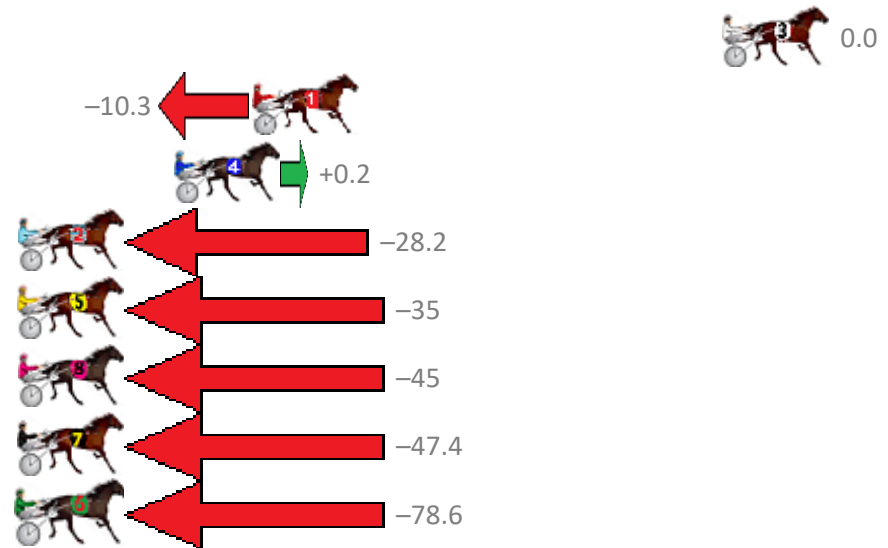

Redcliffe Race 1 Distance 2613m

Thursday, 23 November 2017

Gross Time: 3:21.50 MileRate: 2:03.10 LeadTime: 80.50s First Qtr: 29.90s Second Qtr: 29.90s Third Qtr: 30.40s Fourth Qtr: 30.80s

No	Horse	Plc	Margin	Time	800Time (W)	400 Time (W)
3	DAENERYS STORMBOR	1	0.0m	3:21.50	61.20s (0)	30.80s (0)
1	DOWN UNDER RORS	2	18.7m	3:22.94	61.99s (0)	31.44s (0)
4	TAIMATE SUCCESS	3	21.8m	3:23.18	61.18s (0)	30.15s (2)
2	DAY TOURER	4	44.2m	3:24.90	63.36s (0)	32.31s (0)
5	STEVES STAR	5	44.8m	3:24.95	63.83s (1)	32.94s (0)
8	CHEVALS RACER	6	70.7m	3:26.94	64.57s (0)	33.55s (0)
7	HARD DONE BY	7	73.4m	3:27.15	64.83s (1)	32.29s (0)
6	STONED AGAIN	8	96.2m	3:28.91	67.21s (1)	35.82s (1)

Finish Position and metres gained from 800m

Trots Sectionals
Powered by
www.pjdata.com.au
Home of PJ Trots Analyser

The Racing Queensland Board (trading as Racing Queensland) and provider are not responsible for the completeness or accuracy of any of the information contained herein, and makes no representations about its suitability for any purpose.