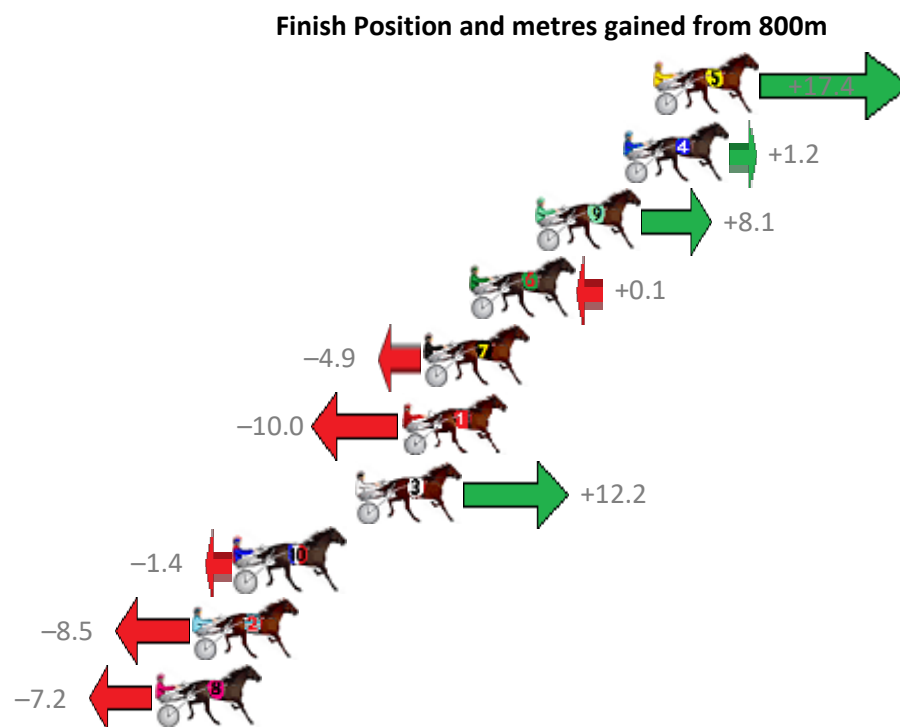

# Redcliffe Race 8 Distance 1780m

Thursday, 23 November 2017

Gross Time: 2:11.90 MileRate: 1:59.30 LeadTime: 11.40s First Qtr: 30.60s Second Qtr: 30.30s Third Qtr: 29.60s Fourth Qtr: 30.00s

No	Horse	Plc	Margin	Time	800Time (W)	400 Time (W)
5	THE HARLEM HAMMER	1	0.0m	2:11.90	58.30s (2)	29.30s (2)
4	BHAPPY	2	1.2m	2:11.99	59.51s (1)	29.97s (1)
9	SKYLARHAIN	3	4.7m	2:12.25	59.00s (2)	29.98s (2)
6	THE FORMULA ONE	4	7.3m	2:12.45	59.59s (1)	29.99s (1)
7	SISTA TO MAFUTA	5	9.1m	2:12.58	59.97s (0)	30.35s (0)
1	WEBBY VANDERQUACK	6	10.0m	2:12.65	60.34s (0)	30.75s (0)
3	ARCHIECANO	7	11.8m	2:12.78	58.69s (2)	29.82s (2)
10	SONNY ORLANDO	8	16.6m	2:13.14	59.70s (0)	30.05s (0)
2	THE JEWEL THIEF	9	18.3m	2:13.27	60.23s (0)	30.64s (0)
8	KID CALVERT	10	19.8m	2:13.38	60.14s (1)	30.41s (1)