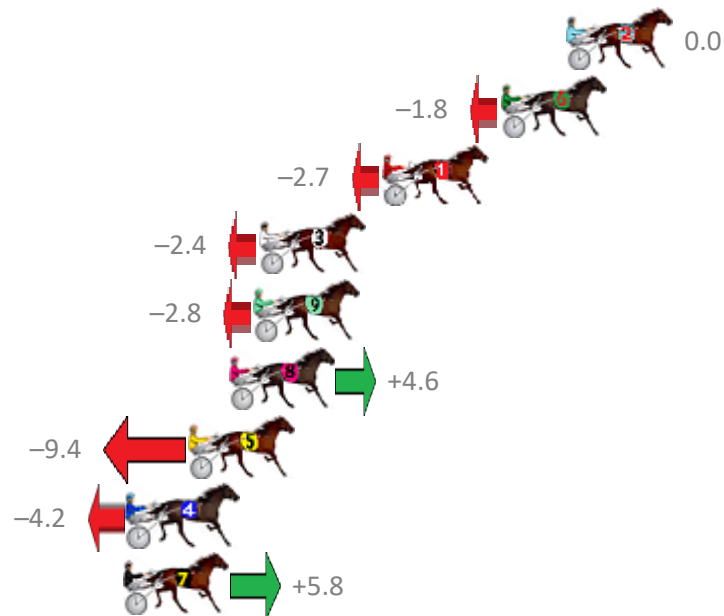

Redcliffe Race 9 Distance 2040m

Thursday, 7 December 2017

Gross Time: 2:32.10 MileRate: 2:00.00 LeadTime: 30.60s First Qtr: 30.70s Second Qtr: 32.10s Third Qtr: 28.90s Fourth Qtr: 29.80s

No	Horse	Plc	Margin	Time	800Time (W)	400 Time (W)
2	MASTER MONTANA	1	0.0m	2:32.10	58.70s (0)	29.80s (0)
6	BETTOR TOGETHER	2	2.6m	2:32.29	58.83s (1)	29.80s (1)
1	ILLAWONG LIVELY	3	7.3m	2:32.64	58.90s (0)	29.79s (0)
3	TARIN KOWT	4	12.2m	2:33.01	58.88s (1)	29.79s (1)
9	ROYAL TAZ	5	12.4m	2:33.02	58.91s (0)	29.79s (0)
8	MODERN EDITION	6	13.4m	2:33.10	58.36s (2)	30.04s (2)
5	ALTANA BLUE	7	15.0m	2:33.22	59.39s (1)	30.34s (1)
4	ALTA SURREAL	8	17.4m	2:33.40	59.01s (2)	30.75s (2)
7	GLOVEMAN GILLY	9	17.6m	2:33.41	58.27s (1)	29.89s (2)

Finish Position and metres gained from 800m

Trots Sectionals
Powered by
www.pjdata.com.au
Home of PJ Trots Analyser

The Racing Queensland Board (trading as Racing Queensland) and provider are not responsible for the completeness or accuracy of any of the information contained herein, and makes no representations about its suitability for any purpose.