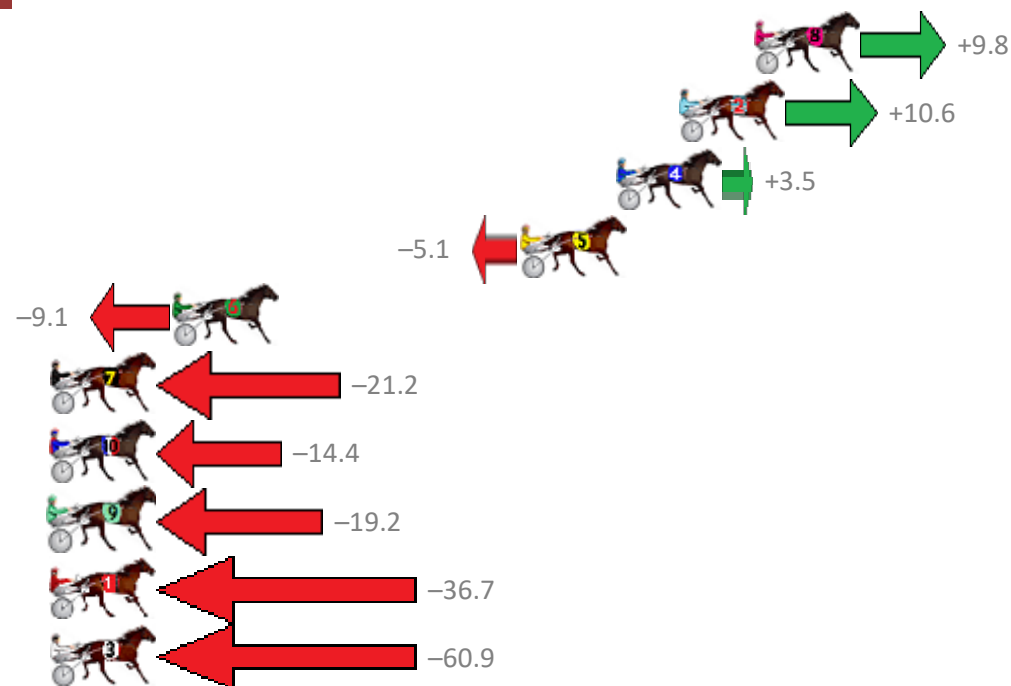

Redcliffe Race 5 Distance 2040m

Thursday, 7 December 2017

Gross Time: 2:33.00 MileRate: 2:00.70 LeadTime: 31.80s First Qtr: 31.00s Second Qtr: 31.50s Third Qtr: 29.20s Fourth Qtr: 29.50s

No	Horse	Plc	Margin	Time	800Time (W)	400 Time (W)
8	FIRE ONE	1	0.0m	2:33.00	57.98s (2)	29.50s (1)
2	WECANONLYHOPE	2	3.0m	2:33.22	57.92s (1)	28.81s (1)
4	LIVE IN STYLE	3	5.5m	2:33.41	58.44s (1)	29.42s (1)
5	INCITER	4	9.3m	2:33.69	59.07s (1)	30.11s (0)
6	PUNTERS DELIGHT	5	23.1m	2:34.70	59.37s (2)	30.48s (2)
7	VILLAGE CRUISER	6	30.4m	2:35.24	60.26s (0)	30.49s (0)
10	TASCOTT LADY	7	32.2m	2:35.37	59.76s (1)	30.68s (2)
9	CHEYENNE WARRIOR	8	39.2m	2:35.89	60.11s (2)	31.09s (3)
1	STELLAGREY	9	41.1m	2:36.03	61.39s (0)	31.57s (0)
3	LONG DIRT ROAD	10	60.9m	2:37.49	63.17s (0)	33.40s (0)

Finish Position and metres gained from 800m

Trots Sectionals
Powered by
www.pjdata.com.au
Home of PJ Trots Analyser

The Racing Queensland Board (trading as Racing Queensland) and provider are not responsible for the completeness or accuracy of any of the information contained herein, and makes no representations about its suitability for any purpose.