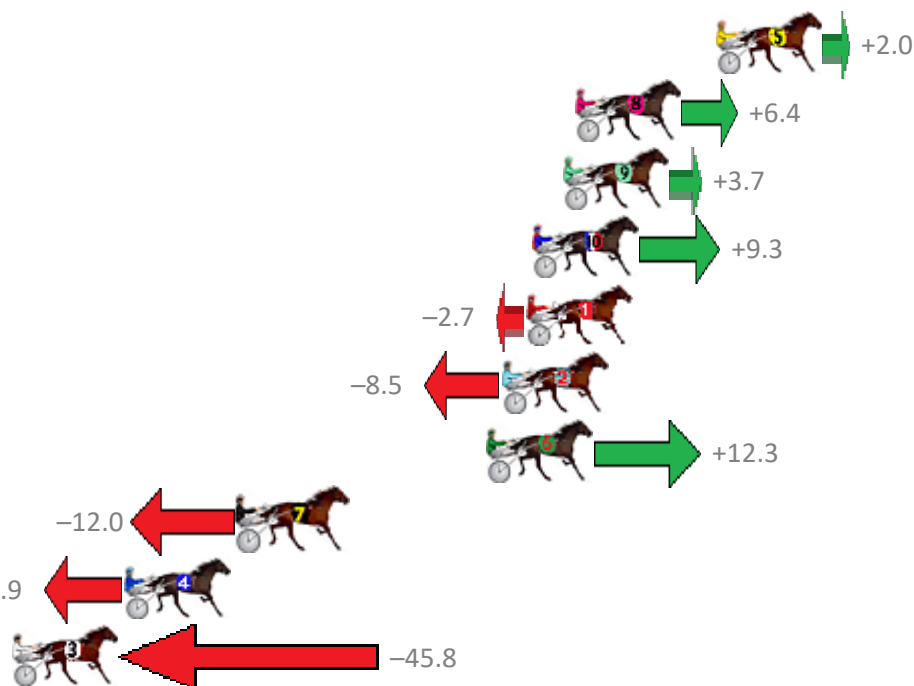

Redcliffe Race 4 Distance 2040m

Thursday, 7 December 2017

Gross Time: 2:35.30 MileRate: 2:02.60 LeadTime: 31.50s First Qtr: 32.00s Second Qtr: 31.80s Third Qtr: 29.60s Fourth Qtr: 30.40s

No	Horse	Plc	Margin	Time	800Time (W)	400 Time (W)
5	ITS ALL TORQUE	1	0.0m	2:35.30	59.85s (1)	30.40s (1)
8	ARCHIECANO	2	5.6m	2:35.73	59.52s (1)	30.23s (2)
9	IM ROLLING STONED	3	6.1m	2:35.76	59.72s (0)	30.09s (0)
10	DIABOLO STAR	4	7.3m	2:35.85	59.30s (1)	30.00s (2)
1	CHANG	5	7.5m	2:35.87	60.20s (0)	30.54s (0)
2	LIZ AU BETTY	6	8.5m	2:35.95	60.64s (0)	30.95s (0)
6	HACHEM	7	9.1m	2:35.99	59.08s (1)	29.98s (0)
7	OURKYMBEAU	8	19.0m	2:36.74	60.90s (1)	31.42s (1)
4	IRRESISTABLE GABBY	9	23.5m	2:37.09	60.67s (0)	31.29s (1)
3	KID CALVERT	10	86.8m	2:41.90	63.44s (0)	33.96s (0)

Finish Position and metres gained from 800m

Trots Sectionals
Powered by
www.pjdata.com.au
Home of PJ Trots Analyser

The Racing Queensland Board (trading as Racing Queensland) and provider are not responsible for the completeness or accuracy of any of the information contained herein, and makes no representations about its suitability for any purpose.