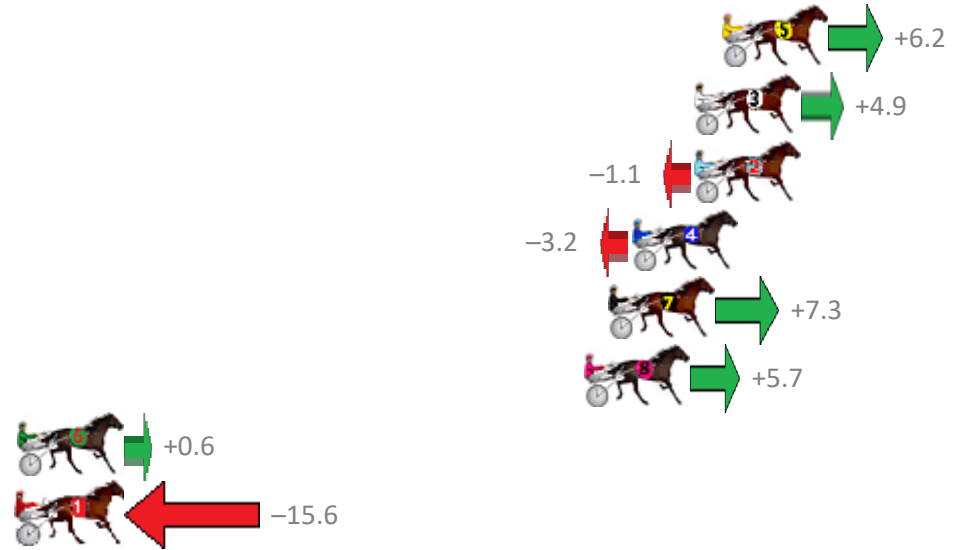

Redcliffe Race 1 Distance 1780m

Thursday, 7 December 2017

Gross Time: 2:19.50   MileRate: 2:05.40   LeadTime: 15.70s   First Qtr: 32.90s   Second Qtr: 31.60s   Third Qtr: 29.00s   Fourth Qtr: 30.30s

No	Horse	Plc	Margin	Time	800Time (W)	400 Time (W)
5	NORAHS FLING	1	0.0m	2:19.50	58.84s (1)	29.83s (1)
3	DOWN UNDER RORS	2	1.1m	2:19.58	58.94s (0)	29.94s (0)
2	MAPLE CROWN	3	1.1m	2:19.58	59.38s (0)	30.38s (0)
4	HIGH CLOUD LASS	4	3.6m	2:19.77	59.54s (1)	30.50s (1)
7	GO AHEAD MAKEMYDA	5	4.5m	2:19.84	58.76s (1)	29.84s (1)
8	MOSQUITO SPUR	6	5.5m	2:19.92	58.88s (0)	29.93s (0)
6	SOMEDASH	7	31.8m	2:21.91	59.26s (1)	30.39s (0)
1	BUSH BALLADEER	8	41.8m	2:22.67	60.46s (0)	30.36s (0)

Finish Position and metres gained from 800m

Trots Sectionals
Powered by
www.pjdata.com.au
Home of PJ Trots Analyser

The Racing Queensland Board (trading as Racing Queensland) and provider are not responsible for the completeness or accuracy of any of the information contained herein, and makes no representations about its suitability for any purpose.