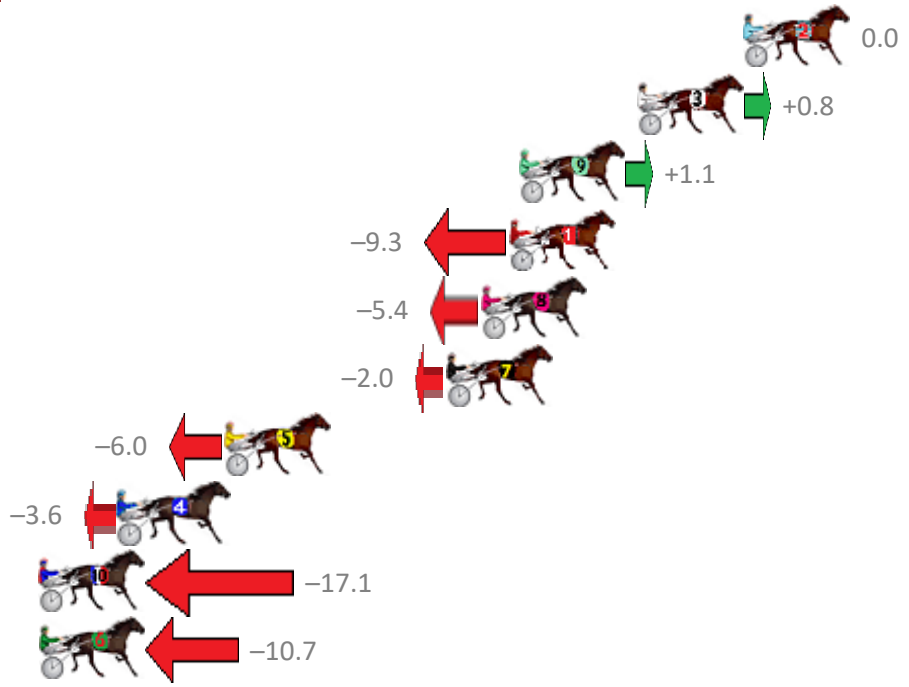

Redcliffe Race 3 Distance 1780m

Thursday, 7 December 2017

Gross Time: 2:12.00 MileRate: 1:59.30 LeadTime: 11.60s First Qtr: 30.50s Second Qtr: 30.80s Third Qtr: 30.20s Fourth Qtr: 28.90s

No	Horse	Plc	Margin	Time	800Time (W)	400 Time (W)
2	SKYLARHAIN	1	0.0m	2:12.00	59.10s (1)	28.90s (1)
3	IM ISABELLA	2	4.2m	2:12.30	59.04s (0)	28.81s (0)
9	CALVERT HOT SHOT	3	8.9m	2:12.64	59.02s (1)	28.81s (1)
1	DONT ARK WITH ME	4	9.3m	2:12.67	59.79s (0)	29.53s (0)
8	NICKY MATTGREGOR	5	10.4m	2:12.75	59.50s (1)	29.28s (1)
7	EVERY THINGS ROSEY	6	11.8m	2:12.85	59.25s (0)	29.00s (0)
5	IDEAL HOLMBOY	7	20.6m	2:13.49	59.54s (1)	29.30s (1)
4	FLIPPA PENNY	8	24.8m	2:13.79	59.37s (1)	29.90s (2)
10	SAKOY	9	32.1m	2:14.32	60.36s (0)	30.03s (0)
6	LEORYAN	10	37.7m	2:14.72	59.89s (1)	30.51s (2)

Finish Position and metres gained from 800m

Trots Sectionals
Powered by
www.pjdata.com.au
Home of PJ Trots Analyser

The Racing Queensland Board (trading as Racing Queensland) and provider are not responsible for the completeness or accuracy of any of the information contained herein, and makes no representations about its suitability for any purpose.