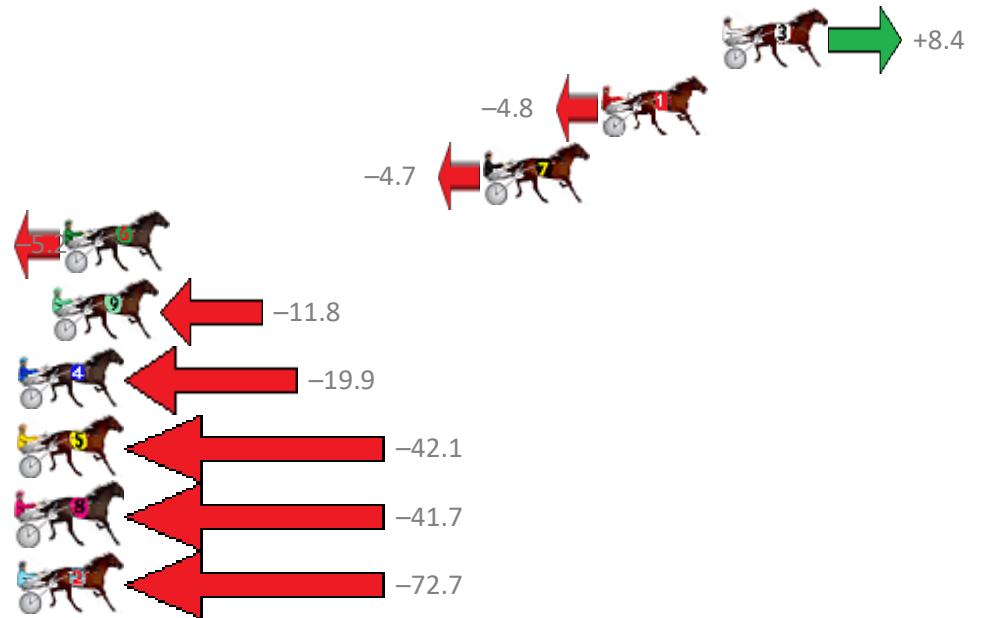

Redcliffe Race 8 Distance 1780m

Thursday, 7 December 2017

Gross Time: 2:09.80 MileRate: 1:57.40 LeadTime: 11.00s First Qtr: 29.20s Second Qtr: 30.40s Third Qtr: 28.90s Fourth Qtr: 30.30s

No	Horse	Plc	Margin	Time	800Time (W)	400 Time (W)
3	OUR BUSCEMI	1	0.0m	2:09.80	58.58s (2)	30.19s (1)
1	ZALTA	2	4.8m	2:10.16	59.56s (0)	30.66s (0)
7	DOOLITTLE DOOFY	3	9.5m	2:10.52	59.55s (0)	30.64s (0)
6	SHARDONS SHERALEE	4	26.2m	2:11.78	59.58s (2)	30.86s (2)
9	BOB GAGE	5	26.6m	2:11.81	60.07s (2)	31.27s (2)
4	WEASEL	6	36.7m	2:12.58	60.67s (1)	31.67s (1)
5	ONE LAST ROLL	7	43.9m	2:13.13	62.32s (1)	32.63s (1)
8	LATIN BEATS	8	58.1m	2:14.20	62.29s (0)	33.03s (0)
2	FAMOUS SHOES	9	79.3m	2:15.81	64.58s (1)	35.02s (0)

Finish Position and metres gained from 800m

Trots Sectionals
Powered by
www.pjdata.com.au
Home of PJ Trots Analyser

The Racing Queensland Board (trading as Racing Queensland) and provider are not responsible for the completeness or accuracy of any of the information contained herein, and makes no representations about its suitability for any purpose.