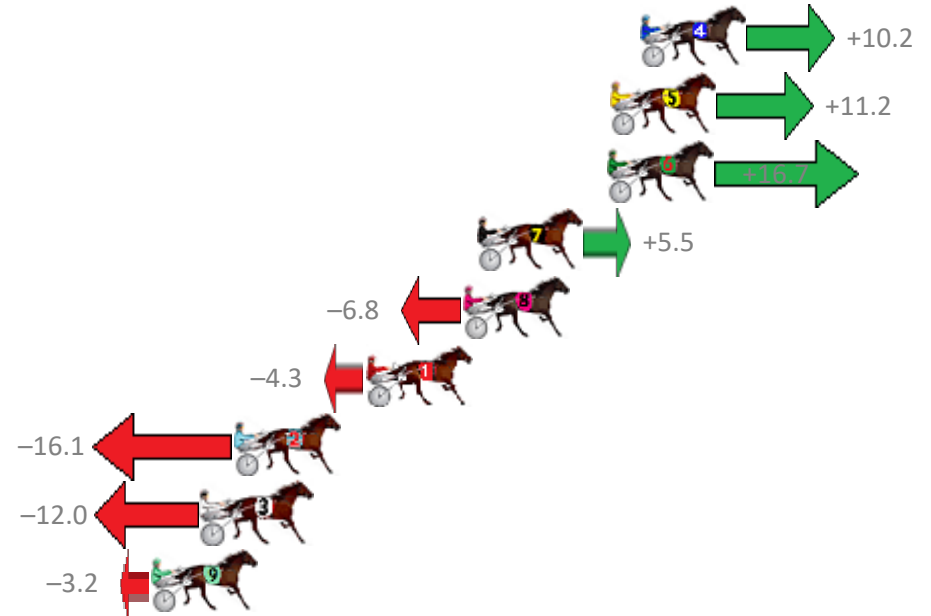

Redcliffe Race 7 Distance 1780m

Thursday, 7 December 2017

Gross Time: 2:14.10 MileRate: 2:01.20 LeadTime: 11.90s First Qtr: 31.10s Second Qtr: 31.70s Third Qtr: 29.40s Fourth Qtr: 30.00s

No	Horse	Plc	Margin	Time	800Time (W)	400 Time (W)
4	HEAVENS HINT	1	0.0m	2:14.10	58.64s (1)	29.28s (1)
5	BRONZE ECSTASY	2	1.2m	2:14.19	58.57s (2)	29.81s (2)
6	ARBIT MAJOR	3	1.3m	2:14.20	58.16s (1)	29.44s (2)
7	BARON JUJON	4	6.5m	2:14.59	58.99s (0)	29.84s (0)
8	LYKA VERSION	5	7.0m	2:14.63	59.90s (1)	30.48s (1)
1	PITTSWORTH MAN	6	10.9m	2:14.92	59.72s (0)	30.50s (0)
2	CRYPTIC CHANCE	7	16.1m	2:15.31	60.60s (0)	31.21s (0)
3	SOLDIER OF FORTUNE	8	17.4m	2:15.40	60.29s (1)	30.90s (1)
9	LEVI JADE	9	19.4m	2:15.56	59.64s (0)	30.42s (0)

Finish Position and metres gained from 800m

Trots Sectionals
Powered by
www.pjdata.com.au
Home of PJ Trots Analyser

The Racing Queensland Board (trading as Racing Queensland) and provider are not responsible for the completeness or accuracy of any of the information contained herein, and makes no representations about its suitability for any purpose.