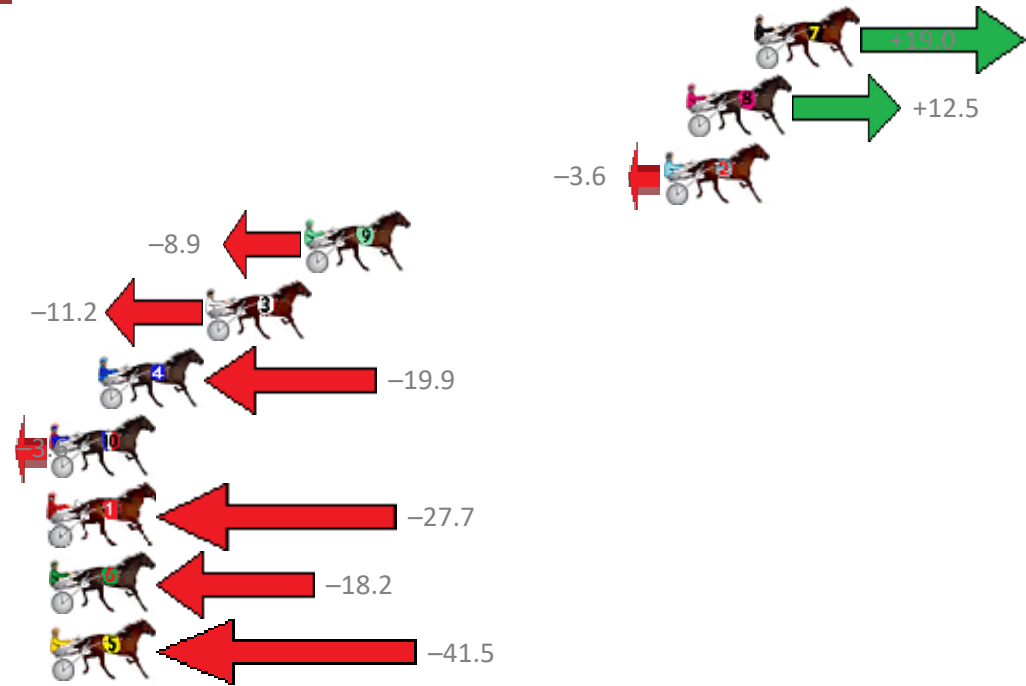

Redcliffe Race 10 Distance 1780m

Thursday, 7 December 2017

Gross Time: 2:08.90 MileRate: 1:56.50 LeadTime: 11.30s First Qtr: 29.00s Second Qtr: 30.30s Third Qtr: 29.20s Fourth Qtr: 29.10s

No	Horse	Plc	Margin	Time	800Time (W)	400 Time (W)
7	YOUNG AMERICAN	1	0.0m	2:08.90	56.92s (2)	28.42s (2)
8	SWEET AS CANDY	2	2.7m	2:09.10	57.39s (1)	28.96s (2)
2	KETUT	3	3.6m	2:09.16	58.56s (0)	29.36s (0)
9	SICILIAN SLUMBER	4	17.9m	2:10.20	58.95s (0)	29.44s (0)
3	VADER	5	21.8m	2:10.49	59.12s (1)	29.52s (2)
4	OFFICIANADO	6	26.1m	2:10.80	59.75s (1)	30.01s (1)
10	USANE FLASH	7	31.4m	2:11.18	58.56s (1)	29.89s (1)
1	MAKINAMOVE	8	32.1m	2:11.24	60.32s (0)	30.78s (0)
6	JUDAH BEN HUR	9	42.6m	2:12.00	59.63s (2)	30.57s (2)
5	MAGNUSSEN	10	42.7m	2:12.01	61.32s (1)	31.60s (1)

Finish Position and metres gained from 800m

Trots Sectionals
Powered by
www.pjdata.com.au
Home of PJ Trots Analyser

The Racing Queensland Board (trading as Racing Queensland) and provider are not responsible for the completeness or accuracy of any of the information contained herein, and makes no representations about its suitability for any purpose.