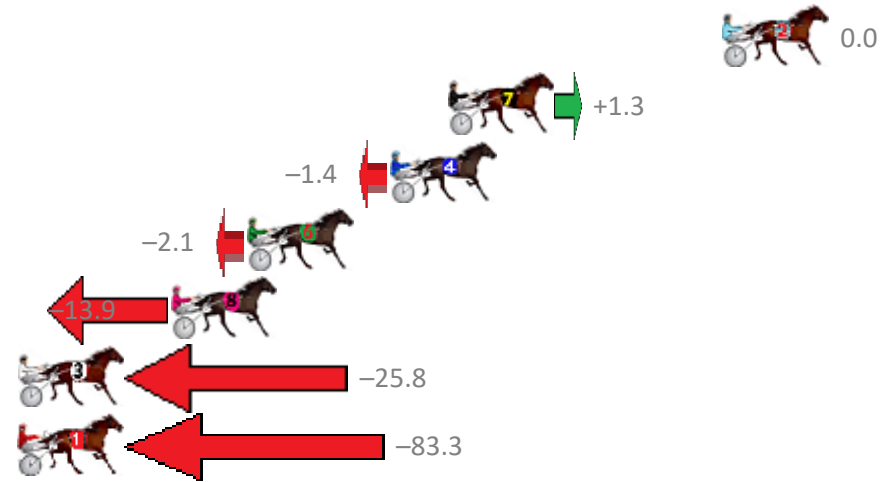

Redcliffe Race 2 Distance 2040m

Thursday, 7 December 2017

Gross Time: 2:33.90 MileRate: 2:01.40 LeadTime: 34.30s First Qtr: 29.50s Second Qtr: 30.50s Third Qtr: 29.60s Fourth Qtr: 30.00s

No	Horse	Plc	Margin	Time	800Time (W)	400 Time (W)
2	HEAVENS HURRICANE	1	0.0m	2:33.90	59.60s (0)	30.00s (0)
7	ELUSIVE PROMISE	2	10.9m	2:34.72	59.50s (1)	29.74s (1)
4	SOHO MOODY BLUE	3	13.2m	2:34.89	59.70s (0)	29.48s (1)
6	NEVERHAVEIEVER	4	18.9m	2:35.32	59.76s (1)	29.89s (2)
8	BEEF CITY BLAZE	5	21.9m	2:35.54	60.64s (1)	31.04s (1)
3	WESTERN FALCON	6	28.8m	2:36.06	61.52s (1)	31.66s (0)
1	MITCHELL MAGIC	7	90.5m	2:40.69	65.81s (0)	35.30s (0)

Finish Position and metres gained from 800m

Trots Sectionals
Powered by
www.pjdata.com.au
Home of PJ Trots Analyser

The Racing Queensland Board (trading as Racing Queensland) and provider are not responsible for the completeness or accuracy of any of the information contained herein, and makes no representations about its suitability for any purpose.