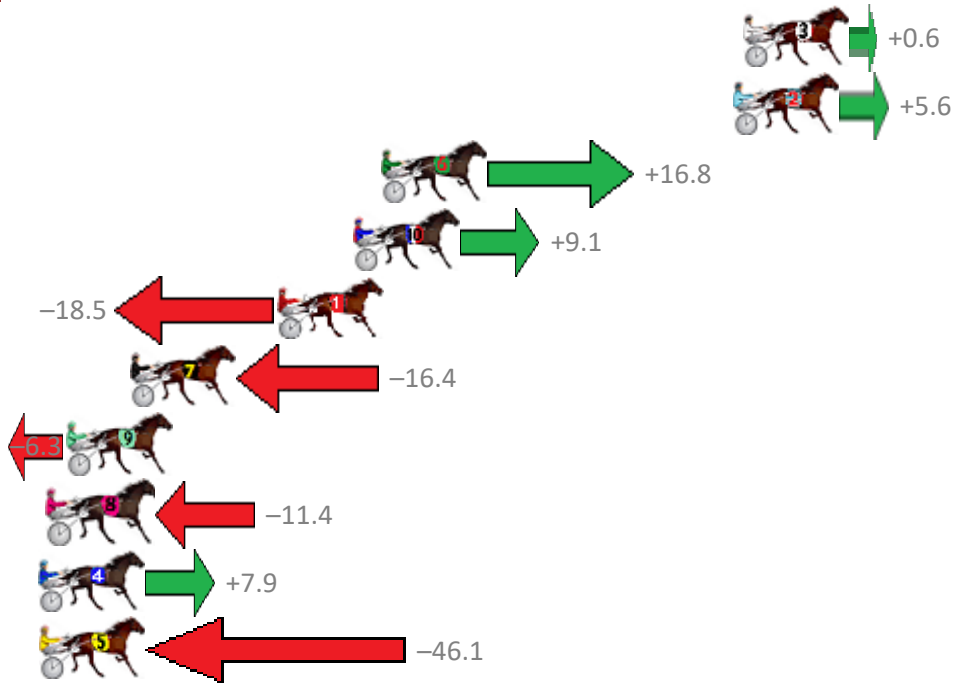

Redcliffe Race 6 Distance 1780m

Thursday, 7 December 2017

Gross Time: 2:12.60 MileRate: 1:59.90 LeadTime: 11.40s First Qtr: 30.30s Second Qtr: 30.30s Third Qtr: 29.10s Fourth Qtr: 31.50s

No	Horse	Plc	Margin	Time	800Time (W)	400 Time (W)
3	DECAPRIA	1	0.0m	2:12.60	60.55s (1)	31.50s (1)
2	SPLASH OF GOLD	2	0.4m	2:12.63	60.18s (1)	31.17s (1)
6	JUST CALL ME GOOSE	3	14.4m	2:13.73	59.33s (1)	30.11s (1)
10	UNDERTHEKILT	4	15.5m	2:13.82	59.91s (0)	30.58s (1)
1	STYLISH FEELING	5	18.5m	2:14.06	62.00s (0)	32.88s (0)
7	MY PEPPERCORN LADY	6	24.4m	2:14.52	61.84s (0)	31.82s (0)
9	ENRIQUES ME DAD	7	26.9m	2:14.72	61.08s (1)	31.85s (1)
8	RAYONG PRINCESS	8	27.6m	2:14.77	61.46s (0)	31.63s (0)
4	SANTASTIC PRINCESS	9	29.5m	2:14.92	60.00s (1)	30.64s (1)
5	THE JEWEL THIEF	10	81.5m	2:19.02	64.09s (0)	33.67s (0)

Finish Position and metres gained from 800m

Trots Sectionals
Powered by
www.pjdata.com.au
Home of PJ Trots Analyser

The Racing Queensland Board (trading as Racing Queensland) and provider are not responsible for the completeness or accuracy of any of the information contained herein, and makes no representations about its suitability for any purpose.