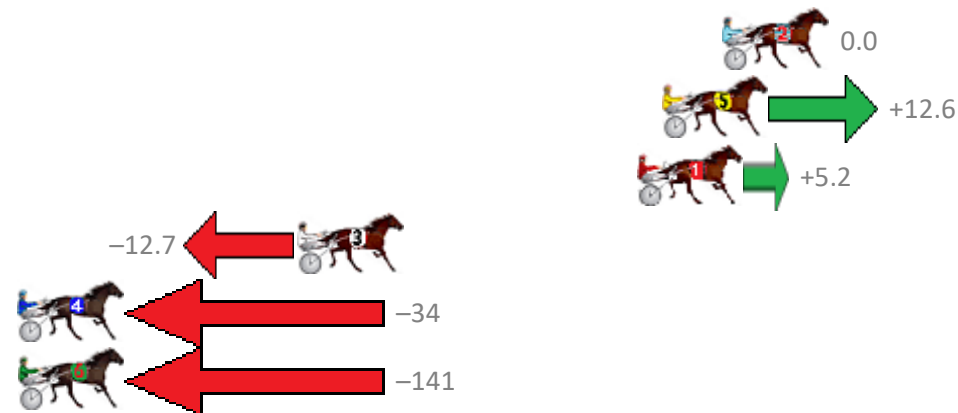

Albion Park Race 2 Distance 1660m

Tuesday, 12 December 2017

Gross Time: 1:56.10 MileRate: 1:52.60 LeadTime: 3.40s First Qtr: 25.80s Second Qtr: 29.50s Third Qtr: 28.10s Fourth Qtr: 29.30s

No Horse	Plc	Margin	Time	800Time (W)	400 Time (W)
2 CHANGE OF MIND	1	0.0m	1:56.10	57.40s (0)	29.30s (0)
5 MURANO	2	2.4m	1:56.28	56.50s (1)	28.76s (1)
1 WEE JIMMY	3	3.4m	1:56.35	57.03s (0)	28.67s (0)
3 RIVERLEIGH ROCKET	4	16.9m	1:57.34	58.31s (0)	30.00s (0)
4 JACCKA LONNY	5	43.7m	1:59.30	59.79s (1)	30.85s (0)
6 KOTARE YORK	6	143.8m	2:06.63	67.46s (1)	38.05s (1)

Finish Position and metres gained from 800m

Trots Sectionals
Powered by
www.pjdata.com.au
Home of PJ Trots Analyser

The Racing Queensland Board (trading as Racing Queensland) and provider are not responsible for the completeness or accuracy of any of the information contained herein, and makes no representations about its suitability for any purpose.