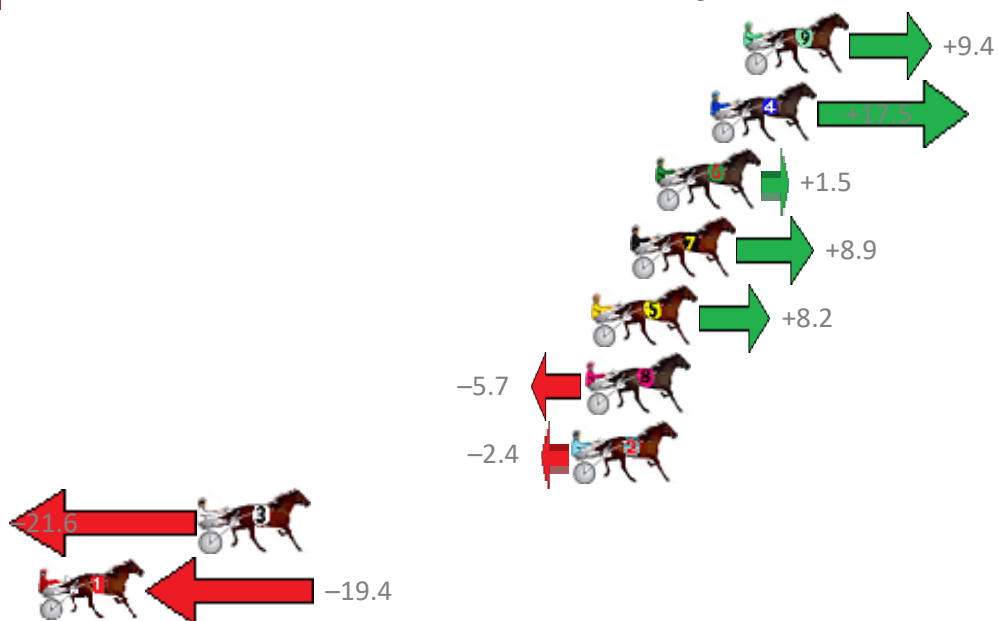

Albion Park Race 5 Distance 1660m

Tuesday, 12 December 2017

Gross Time: 1:58.50 MileRate: 1:54.90 LeadTime: 3.40s First Qtr: 27.60s Second Qtr: 29.70s Third Qtr: 27.80s Fourth Qtr: 30.00s

No	Horse	Plc	Margin	Time	800Time (W)	400 Time (W)
9	OUR MELS DREAM	1	0.0m	1:58.50	57.12s (1)	29.34s (1)
4	INA GREAT PLACE	2	1.3m	1:58.60	56.54s (1)	29.12s (2)
6	APPLAUSE	3	3.5m	1:58.76	57.69s (1)	29.93s (1)
7	RORY MACH	4	4.5m	1:58.84	57.16s (0)	29.27s (1)
5	RUBYS BAD BOY	5	6.0m	1:58.95	57.21s (1)	29.68s (0)
8	SAINT FLASH	6	6.3m	1:58.97	58.21s (1)	30.46s (1)
2	CHEAP TINT	7	6.8m	1:59.01	57.97s (0)	30.19s (0)
3	EXCEPTIONAL MACH	8	21.6m	2:00.12	59.36s (0)	31.62s (0)
1	MAKINAMOVE	9	28.6m	2:00.64	59.20s (0)	30.96s (0)

Finish Position and metres gained from 800m

Trots Sectionals
Powered by
www.pjdata.com.au
Home of PJ Trots Analyser

The Racing Queensland Board (trading as Racing Queensland) and provider are not responsible for the completeness or accuracy of any of the information contained herein, and makes no representations about its suitability for any purpose.