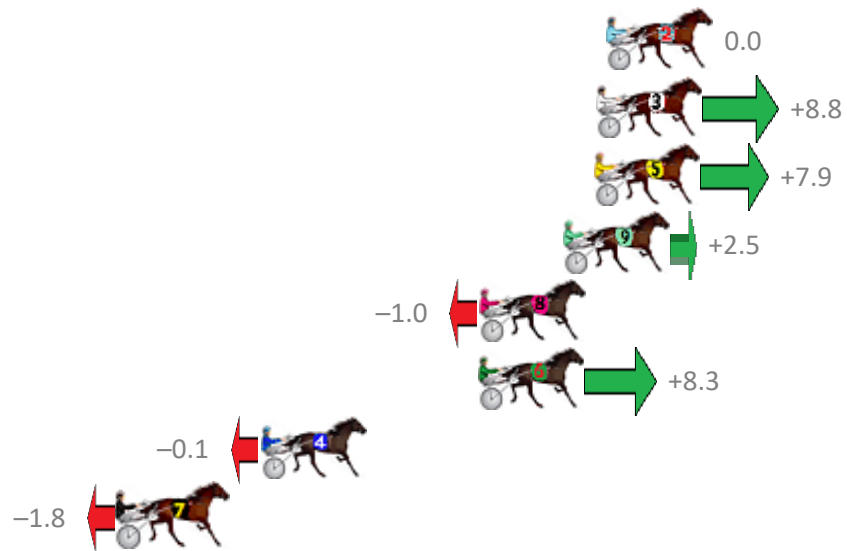

Albion Park Race 4 Distance 2138m

Tuesday, 12 December 2017

Gross Time: 2:36.40 MileRate: 1:57.80 LeadTime: 38.10s First Qtr: 30.60s Second Qtr: 30.00s Third Qtr: 28.50s Fourth Qtr: 29.20s

NoHorse	Plc	Margin	Time	800Time (W)	400 Time (W)
2 DONNY JONES	1	0.0m	2:36.40	57.70s (0)	29.20s (0)
3 BACK PAGE NEWS	2	0.4m	2:36.43	57.07s (1)	28.63s (1)
5 PROFICIENT	3	0.5m	2:36.44	57.13s (0)	28.54s (0)
9 ALTA SURREAL	4	1.7m	2:36.52	57.52s (0)	28.97s (0)
8 ILIKEMILLIE	5	5.0m	2:36.76	57.77s (1)	29.36s (1)
6 CORPORAL JUJON	6	5.1m	2:36.77	57.10s (1)	28.64s (1)
4 SUBTLE ADVICE	7	13.7m	2:37.40	57.71s (0)	29.08s (0)
7 MISTER XJ	8	19.4m	2:37.82	57.83s (1)	29.40s (2)

Finish Position and metres gained from 800m

Trots Sectionals
Powered by
www.pjdata.com.au
Home of PJ Trots Analyser

The Racing Queensland Board (trading as Racing Queensland) and provider are not responsible for the completeness or accuracy of any of the information contained herein, and makes no representations about its suitability for any purpose.