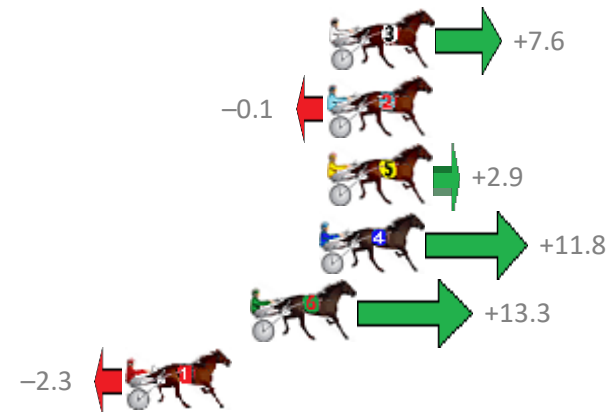

Albion Park Race 3 Distance 2138m

Tuesday, 12 December 2017

Gross Time: 2:33.60 MileRate: 1:55.60 LeadTime: 38.10s First Qtr: 29.90s Second Qtr: 29.80s Third Qtr: 26.90s Fourth Qtr: 28.90s

No	Horse	Plc	Margin	Time	800Time (W)	400 Time (W)
3	MARKEY OH MARKEY	1	0.0m	2:33.60	55.27s (1)	28.25s (1)
2	IDEAL SCOTT	2	0.1m	2:33.61	55.81s (0)	28.91s (0)
5	MAJESTIC MAJOR	3	0.1m	2:33.61	55.60s (1)	28.66s (1)
4	THE SHADY ONE	4	0.4m	2:33.63	54.98s (1)	27.98s (2)
6	GLENFERRIE BOSS	5	3.1m	2:33.82	54.87s (1)	27.84s (2)
1	CHANTREY	6	8.1m	2:34.19	55.96s (0)	28.99s (0)

Finish Position and metres gained from 800m

Trots Sectionals
Powered by
www.pjdata.com.au
Home of PJ Trots Analyser