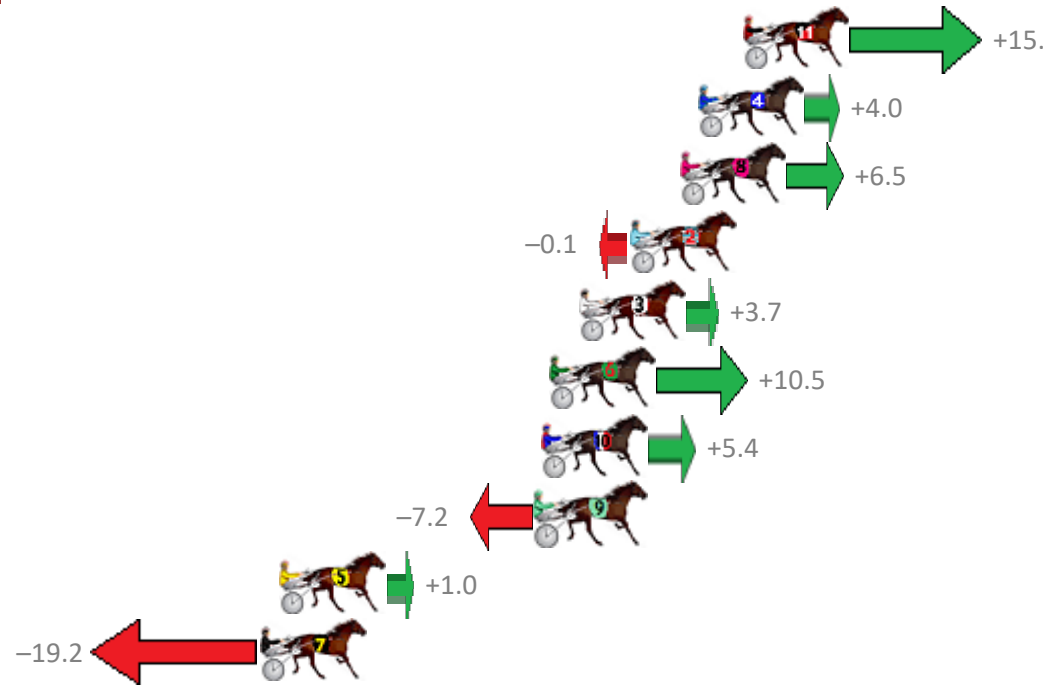

Albion Park Race 7 Distance 2138m

Tuesday, 12 December 2017

Gross Time: 2:36.20 MileRate: 1:57.60 LeadTime: 37.50s First Qtr: 30.60s Second Qtr: 30.70s Third Qtr: 28.10s Fourth Qtr: 29.30s

No	Horse	Plc	Margin	Time	800Time (W)	400 Time (W)
11	MY ELUSIVE DREAM	1	0.0m	2:36.20	56.31s (1)	28.44s (3)
4	MONARKMAC	2	1.8m	2:36.33	57.11s (1)	29.07s (1)
8	DRIVE THE DREAM	3	2.5m	2:36.38	56.93s (0)	28.81s (1)
2	CORPORAL LUNA	4	4.5m	2:36.53	57.41s (0)	29.28s (0)
3	MIDNIGHT PROWLER	5	6.5m	2:36.68	57.13s (1)	29.10s (2)
6	MAJOR SCORE	6	7.7m	2:36.76	56.65s (0)	28.53s (0)
10	IMA GRUMPY POSSUM	7	8.0m	2:36.79	57.01s (0)	28.98s (0)
9	SAMMYS A KRIDEN	8	8.2m	2:36.80	57.92s (1)	29.90s (1)
5	MACH CULLEN	9	18.4m	2:37.55	57.33s (1)	29.24s (1)
7	WATTLEBANK FLYER	10	19.2m	2:37.61	58.78s (0)	30.66s (0)

Finish Position and metres gained from 800m

Trots Sectionals
Powered by
www.pjdata.com.au
Home of PJ Trots Analyser

The Racing Queensland Board (trading as Racing Queensland) and provider are not responsible for the completeness or accuracy of any of the information contained herein, and makes no representations about its suitability for any purpose.