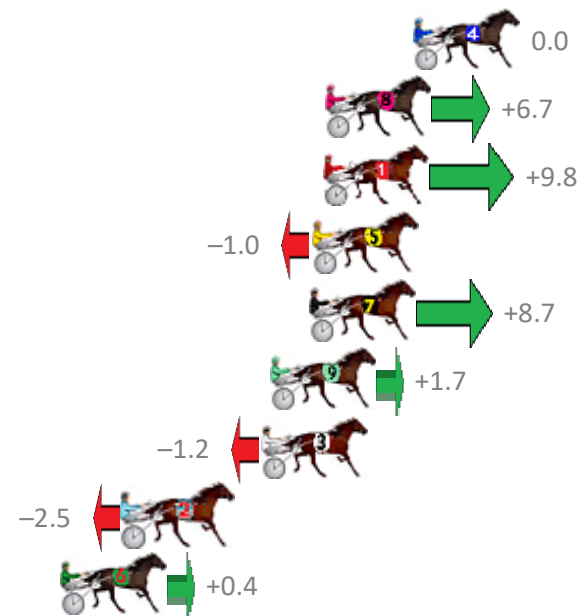

Albion Park Race 6 Distance 1660m

Tuesday, 12 December 2017

Gross Time: 1:58.70 MileRate: 1:55.10 LeadTime: 3.40s First Qtr: 26.90s Second Qtr: 31.30s Third Qtr: 27.50s Fourth Qtr: 29.60s

No	Horse	Plc	Margin	Time	800Time (W)	400 Time (W)
4	HORACE FOXLEY	1	0.0m	1:58.70	57.10s (0)	29.51s (0)
8	GIDUP SPANISH RED	2	3.5m	1:58.96	56.62s (2)	29.86s (2)
1	PLATINUM ART	3	3.6m	1:58.97	56.40s (0)	28.87s (1)
5	COMPTON STREET	4	4.0m	1:59.00	57.17s (1)	29.67s (1)
7	IM JOHNNY JET	5	4.1m	1:59.00	56.48s (1)	29.09s (2)
9	BIO MARINUS	6	5.7m	1:59.12	56.98s (1)	29.47s (1)
3	BLACK BELT	7	6.0m	1:59.14	57.19s (0)	29.54s (0)
2	MAJOR STRIKE	8	11.5m	1:59.55	57.28s (0)	29.52s (0)
6	NOLONGA YOUR CHOIC	9	14.0m	1:59.74	57.07s (2)	30.16s (2)

Finish Position and metres gained from 800m

Trots Sectionals
Powered by
www.pjdata.com.au
Home of PJ Trots Analyser

The Racing Queensland Board (trading as Racing Queensland) and provider are not responsible for the completeness or accuracy of any of the information contained herein, and makes no representations about its suitability for any purpose.