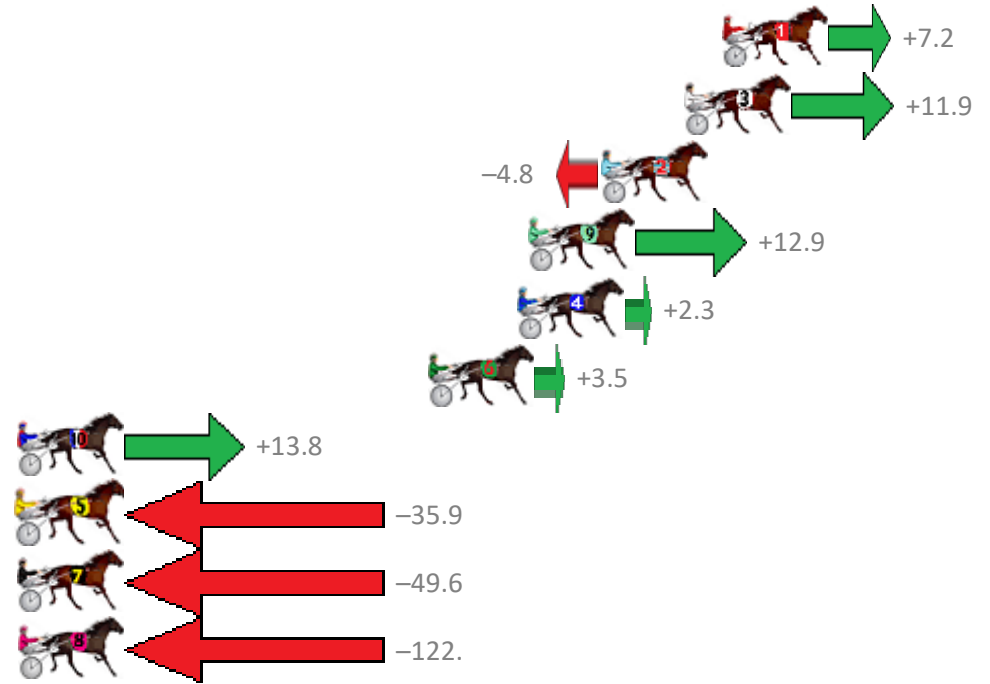

Albion Park Race 1 Distance 2138m

Tuesday, 12 December 2017

Gross Time: 2:44.80 MileRate: 2:04.00 LeadTime: 42.50s First Qtr: 31.50s Second Qtr: 29.80s Third Qtr: 29.90s Fourth Qtr: 31.10s

No	Horse	Plc	Margin	Time	800Time (W)	400 Time (W)
1	EL SWAVO	1	0.0m	2:44.80	60.45s (0)	30.76s (0)
3	HIGH CLOUD LASS	2	1.5m	2:44.92	60.09s (0)	30.49s (0)
2	NORAHS FLING	3	4.8m	2:45.17	61.37s (0)	31.47s (0)
9	LAVROS SEGIL	4	7.7m	2:45.40	60.02s (1)	30.59s (2)
4	DAY TOURER	5	8.1m	2:45.43	60.82s (1)	31.08s (2)
6	MOSQUITO SPUR	6	11.7m	2:45.71	60.73s (1)	31.26s (3)
10	MONORAIL	7	36.2m	2:47.61	59.95s (0)	30.03s (0)
5	SOMEDASH	8	38.3m	2:47.78	63.74s (1)	33.58s (1)
7	HARD DONE BY	9	109.6m	2:53.32	64.78s (0)	34.18s (0)
8	SOLAR STORM	10	242.6m	3:03.66	70.35s (0)	35.97s (0)

Finish Position and metres gained from 800m

Trots Sectionals
Powered by
www.pjdata.com.au
Home of PJ Trots Analyser

The Racing Queensland Board (trading as Racing Queensland) and provider are not responsible for the completeness or accuracy of any of the information contained herein, and makes no representations about its suitability for any purpose.